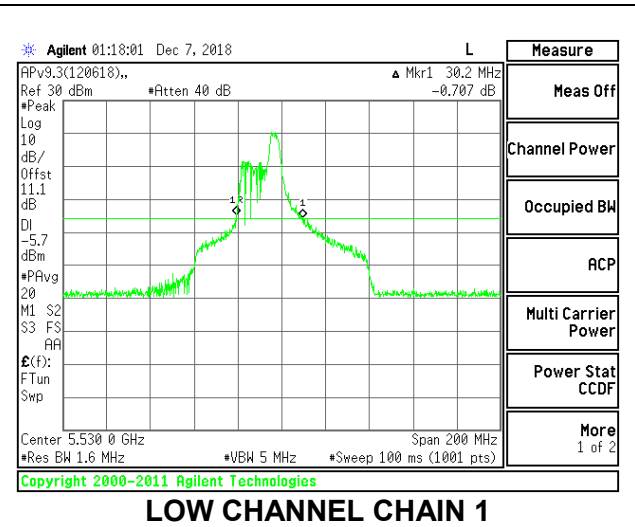

2TX Antenna 1 + Antenna 2 OFDMA MODE – 52-Tones, RU Index 44

Channel	Frequency (MHz)	26 dB Bandwidth Chain 0 (MHz)	26 dB Bandwidth Chain 1 (MHz)
Low	5530	29.20	30.20
High	5610	31.40	30.60
138	5690	36.80	29.20

LOW CHANNEL