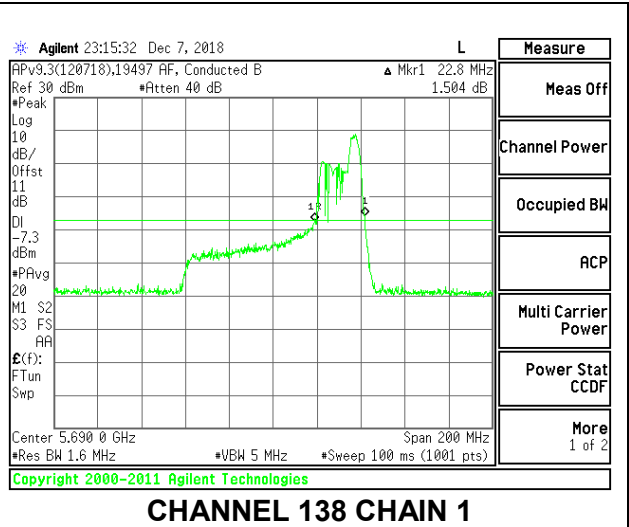

CHANNEL 138