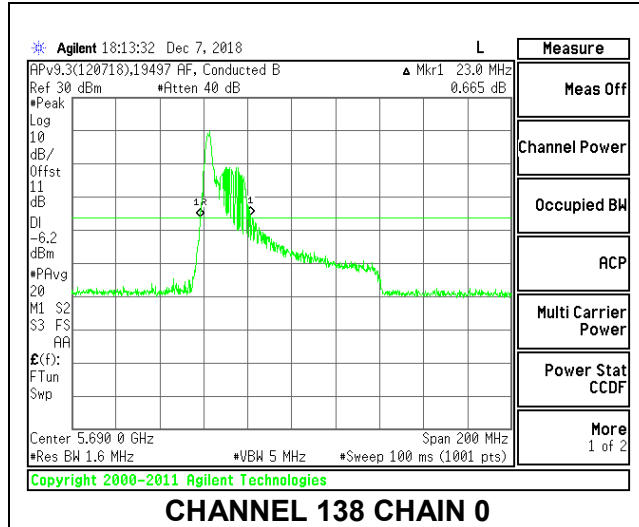

LOW CHANNEL

LOW CHANNEL CHAIN 0

LOW CHANNEL CHAIN 1

HIGH CHANNEL

HIGH CHANNEL CHAIN 0

HIGH CHANNEL CHAIN 1

CHANNEL 138

2TX Antenna 1 + Antenna 2 OFDMA MODE – 26-Tones, RU Index 18