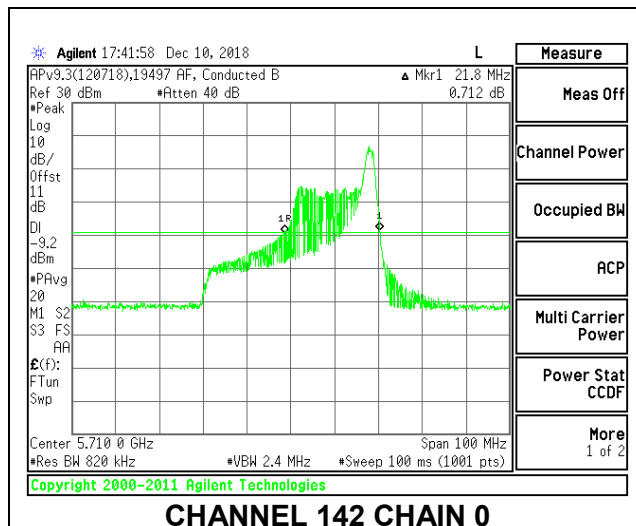

LOW CHANNEL

MID CHANNEL

HIGH CHANNEL

CHANNEL 142

8.2.21. 802.11ax HE80 MODE IN THE 5.6 GHz BAND

2TX Antenna 1 + Antenna 2 OFDMA MODE – 996-Tones, RU Index 67

Channel	Frequency (MHz)	26 dB Bandwidth Chain 0 (MHz)	26 dB Bandwidth Chain 1 (MHz)
Low	5530	83.40	84.00
High	5610	83.20	83.80
138	5690	82.60	82.40