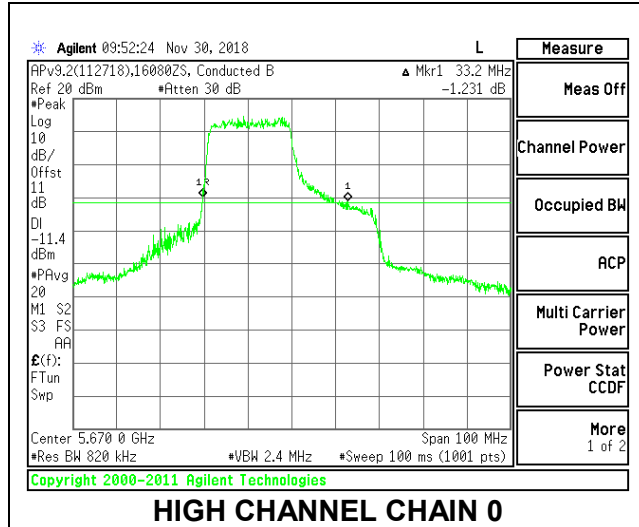

HIGH CHANNEL