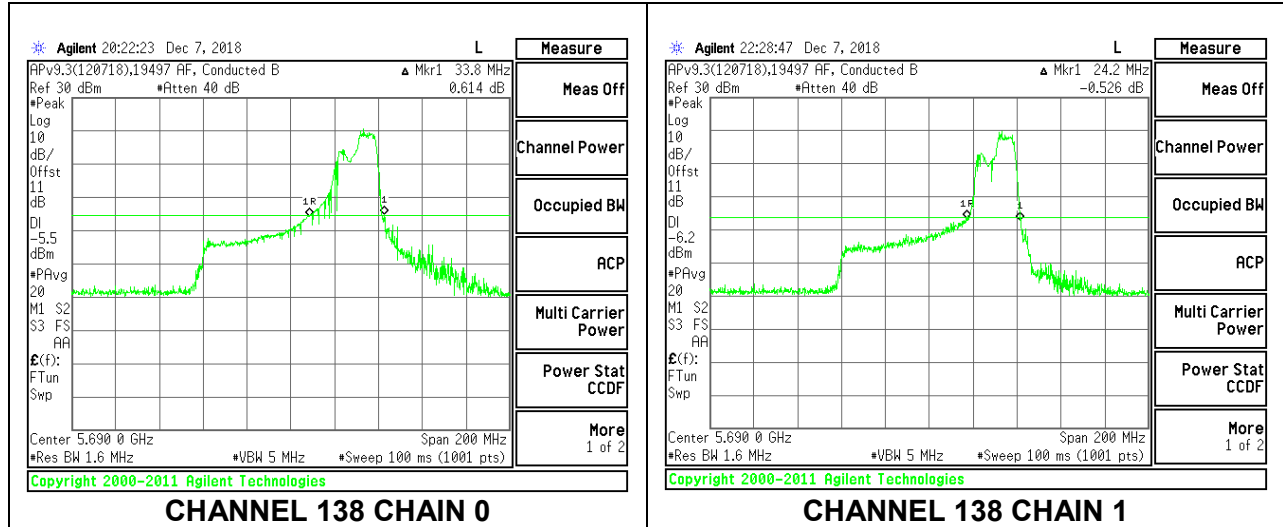

CHANNEL 138