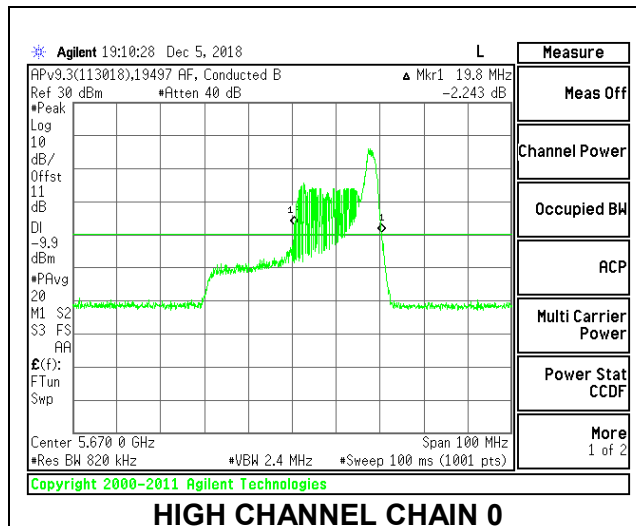

LOW CHANNEL

MID CHANNEL

HIGH CHANNEL

CHANNEL 142

8.2.21. 802.11ax HE80 MODE IN THE 5.6 GHz BAND

2TX Antenna 1 + Antenna 2 OFDMA MODE – 996-Tones, RU Index 67

Channel	Frequency (MHz)	26 dB Bandwidth Chain 0 (MHz)	26 dB Bandwidth Chain 1 (MHz)
Low	5530	83.40	84.00
High	5610	83.20	83.80
138	5690	82.60	82.40