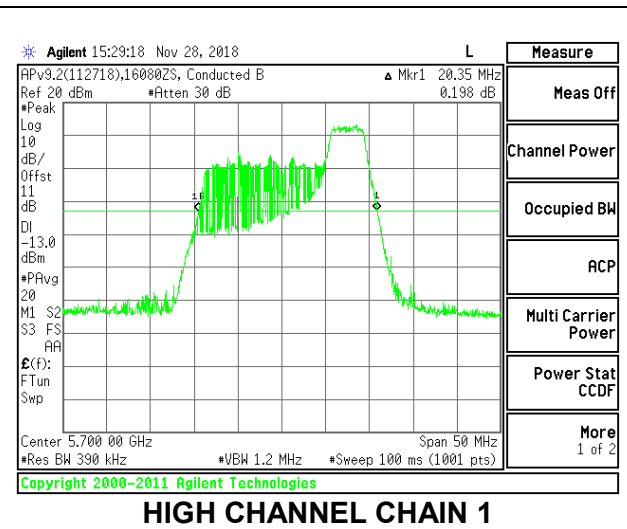

HIGH CHANNEL