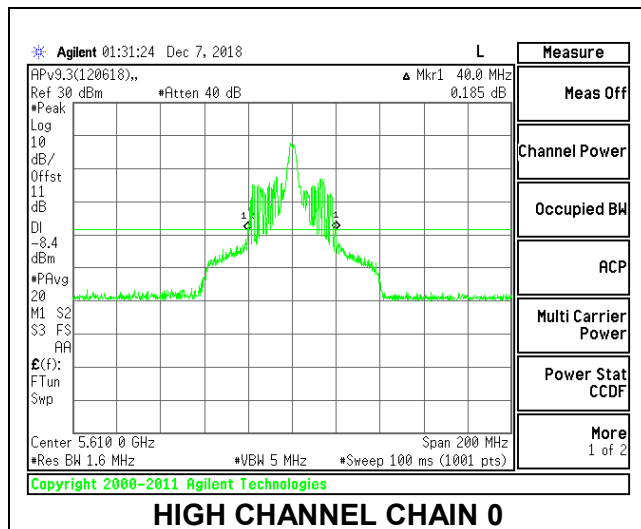

HIGH CHANNEL