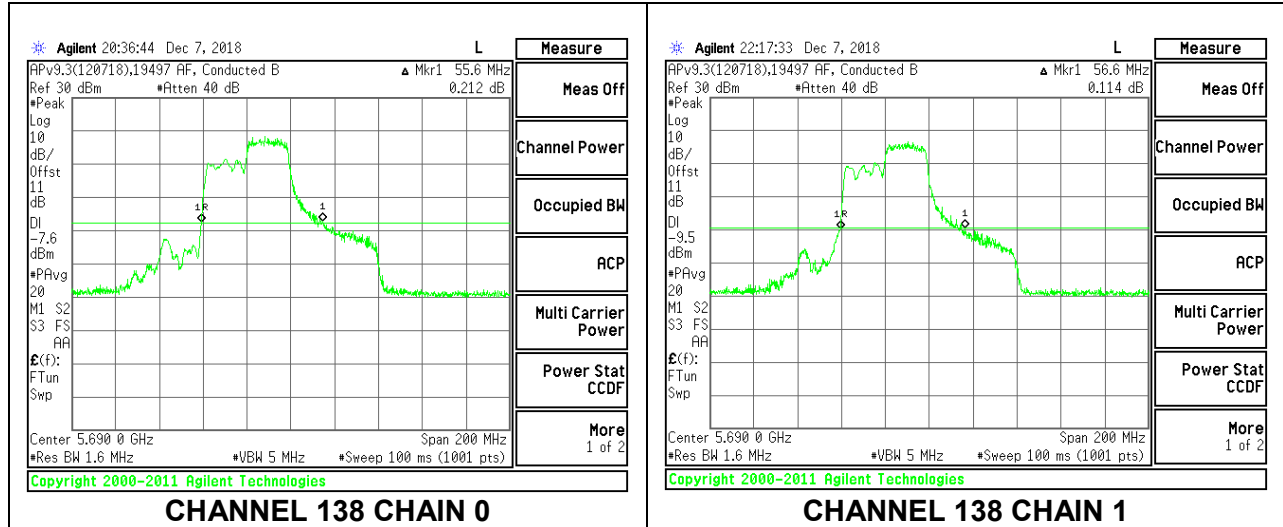

Channel	Frequency (MHz)	26 dB Bandwidth Chain 0 (MHz)	26 dB Bandwidth Chain 1 (MHz)
Low	5530	54.20	56.20
High	5610	55.00	57.00
138	5690	55.60	56.60

LOW CHANNEL

HIGH CHANNEL

CHANNEL 138

2TX Antenna 1 + Antenna 2 OFDMA MODE – 242-Tones, RU Index 64