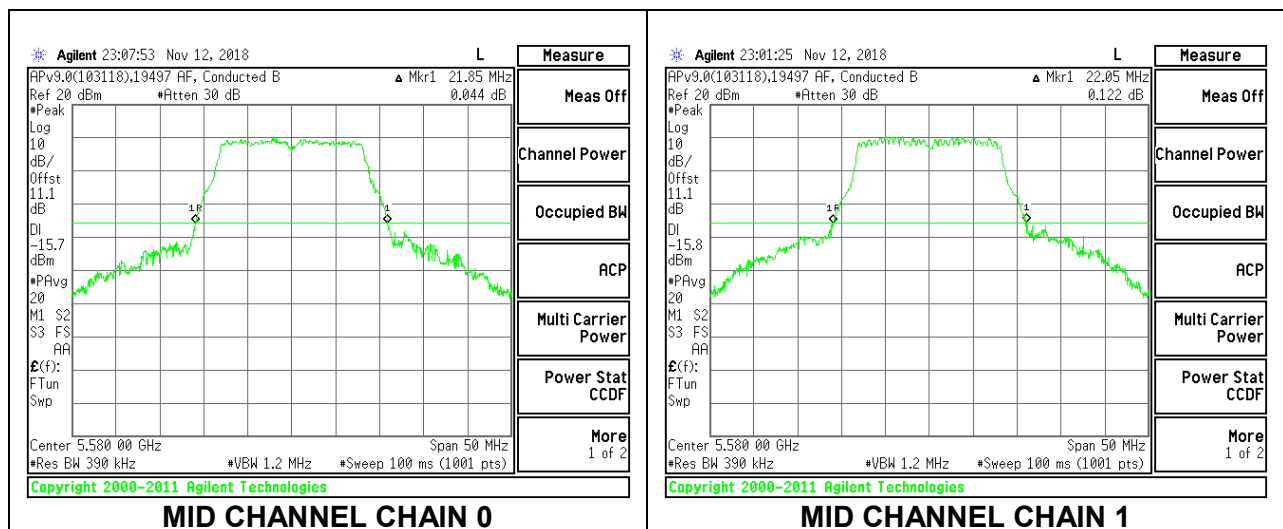

Channel	Frequency (MHz)	26 dB Bandwidth Chain 0 (MHz)	26 dB Bandwidth Chain 1 (MHz)
Mid	5290	22.20	22.60

MID CHANNEL

8.2.15. 802.11a MODE IN THE 5.6 GHz BAND

2TX Antenna 1 + Antenna 2 CDD MODE

Channel	Frequency (MHz)	26 dB Bandwidth	
		Chain 0 (MHz)	Chain 1 (MHz)
Low	5500	21.85	22.20
Mid	5580	21.85	22.05
High	5700	21.90	22.25
144	5720	21.95	22.05

LOW CHANNEL

MID CHANNEL

HIGH CHANNEL

CHANNEL 144

8.2.16. 802.11n HT20 MODE IN THE 5.6 GHz BAND

2TX Antenna 1 + Antenna 2 CDD MODE

Channel	Frequency (MHz)	26 dB Bandwidth	
		Chain 0 (MHz)	Chain 1 (MHz)
Low	5500	22.25	24.50
Mid	5580	22.20	22.30
High	5700	22.10	22.25
144	5720	26.10	25.15