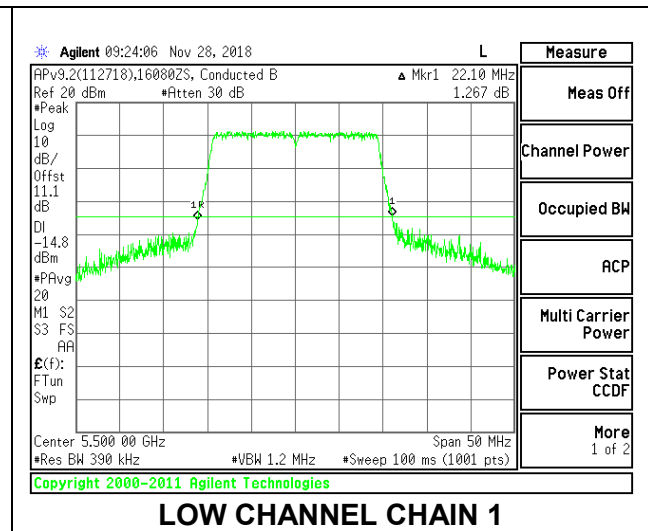

8.2.19. 802.11ax HE20 MODE IN THE 5.6 GHz BAND

2TX Antenna 1 + Antenna 2 OFDMA MODE – 242-Tones, RU Index 61

Channel	Frequency (MHz)	26 dB Bandwidth	
		Chain 0 (MHz)	Chain 1 (MHz)
Low	5500	26.65	22.10
Mid	5580	25.40	22.10
High	5700	27.45	22.15
144	5720	21.90	21.80

LOW CHANNEL