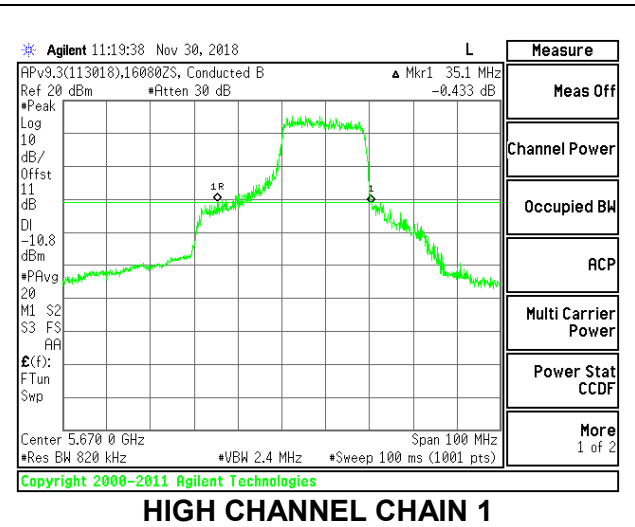

HIGH CHANNEL