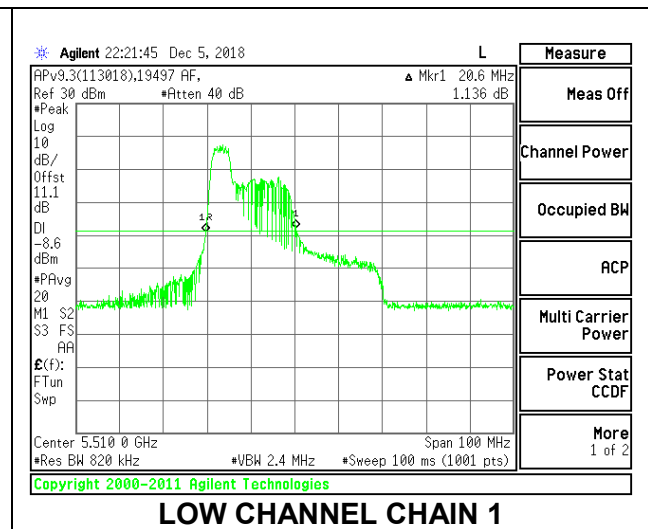

2TX Antenna 1 + Antenna 2 OFDMA MODE – 52-Tones, RU Index 37

Channel	Frequency (MHz)	26 dB Bandwidth Chain 0 (MHz)	26 dB Bandwidth Chain 1 (MHz)
Low	5510	20.60	20.60
Mid	5550	20.80	20.60
High	5670	20.70	20.80
142	5710	22.80	20.70

LOW CHANNEL