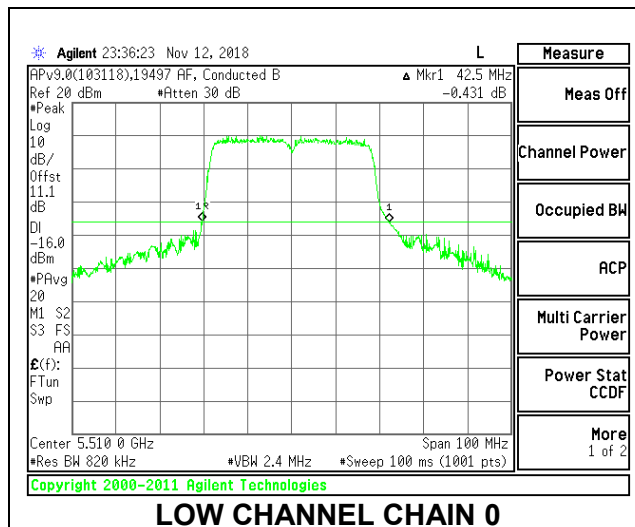

LOW CHANNEL

MID CHANNEL

HIGH CHANNEL

CHANNEL 144

8.2.17. 802.11n HT40 MODE IN THE 5.6 GHz BAND

2TX Antenna 1 + Antenna 2 CDD MODE

Channel	Frequency (MHz)	26 dB Bandwidth Chain 0 (MHz)	26 dB Bandwidth Chain 1 (MHz)
Low	5510	42.50	42.50
Mid	5550	42.50	42.40
High	5670	42.10	41.90
142	5710	42.60	45.30

LOW CHANNEL

MID CHANNEL

HIGH CHANNEL

CHANNEL 142

8.2.18. 802.11ac VHT80 MODE IN THE 5.6 GHz BAND

2TX Antenna 1 + Antenna 2 CDD MODE

Channel	Frequency (MHz)	26 dB Bandwidth Chain 0 (MHz)	26 dB Bandwidth Chain 1 (MHz)
Low	5530	85.60	85.00
High	5610	85.60	83.40
138	5690	86.20	86.20