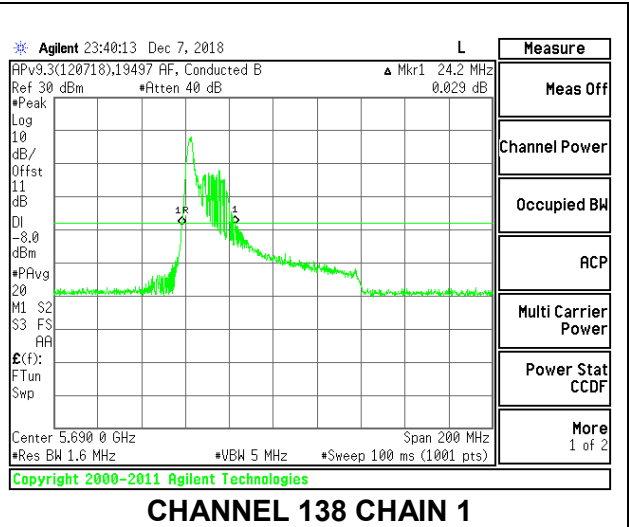

LOW CHANNEL

LOW CHANNEL CHAIN 0

LOW CHANNEL CHAIN 1

HIGH CHANNEL

HIGH CHANNEL CHAIN 0

HIGH CHANNEL CHAIN 1

CHANNEL 138

2TX Antenna 1 + Antenna 2 OFDMA MODE – 26-Tones, RU Index 18