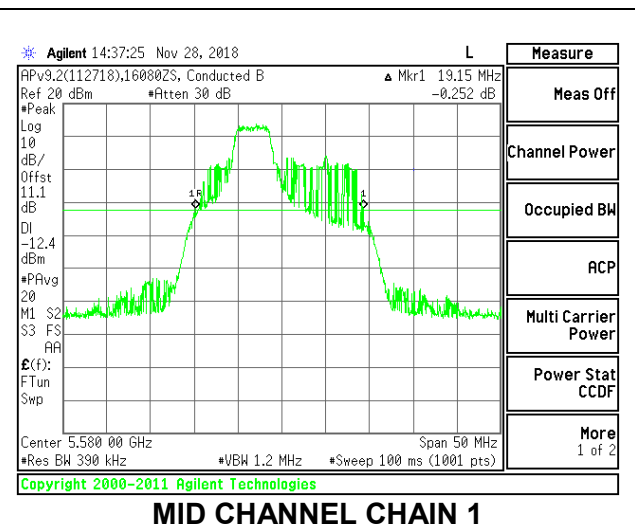

MID CHANNEL