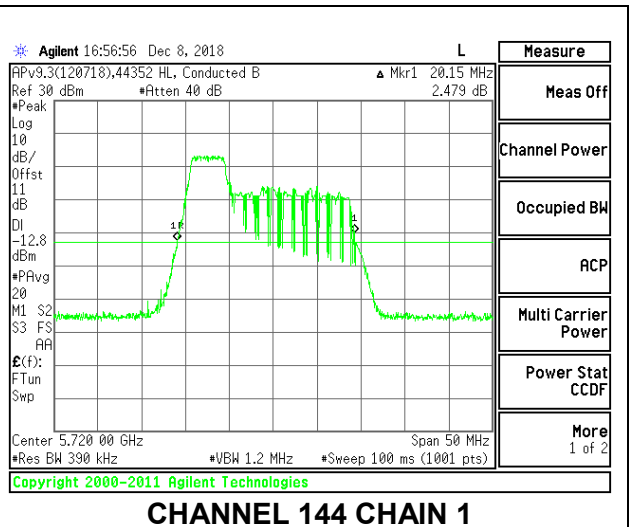

LOW CHANNEL

MID CHANNEL

HIGH CHANNEL

CHANNEL 144

2TX Antenna 1 + Antenna 2 OFDMA MODE – 52-Tones, RU Index 38

Channel	Frequency (MHz)	26 dB Bandwidth Chain 0 (MHz)	26 dB Bandwidth Chain 1 (MHz)
Low	5500	20.50	18.90
Mid	5580	20.35	19.15
High	5700	20.45	19.15
144	5720	20.45	18.95