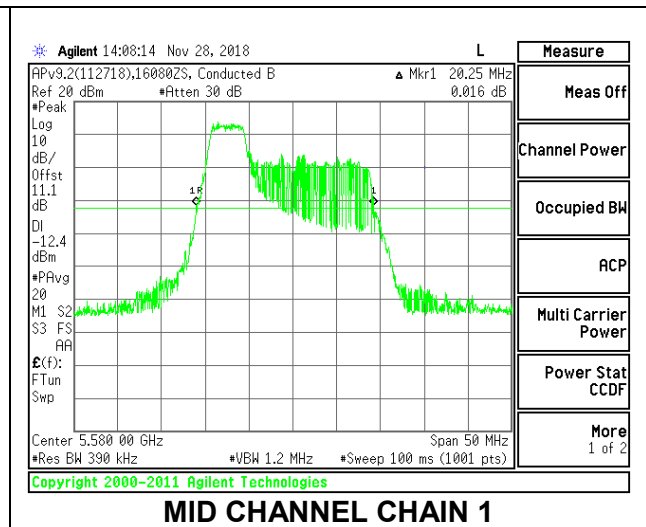

MID CHANNEL