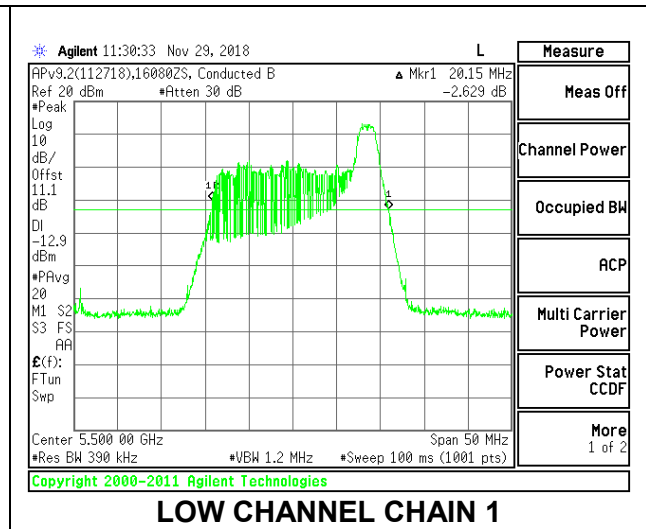

2TX Antenna 1 + Antenna 2 OFDMA MODE – 26-Tones, RU Index 8

Channel	Frequency (MHz)	26 dB Bandwidth Chain 0 (MHz)	26 dB Bandwidth Chain 1 (MHz)
Low	5500	21.10	20.15
Mid	5580	21.15	20.25
High	5700	21.15	20.00
144	5720	21.10	20.20

LOW CHANNEL