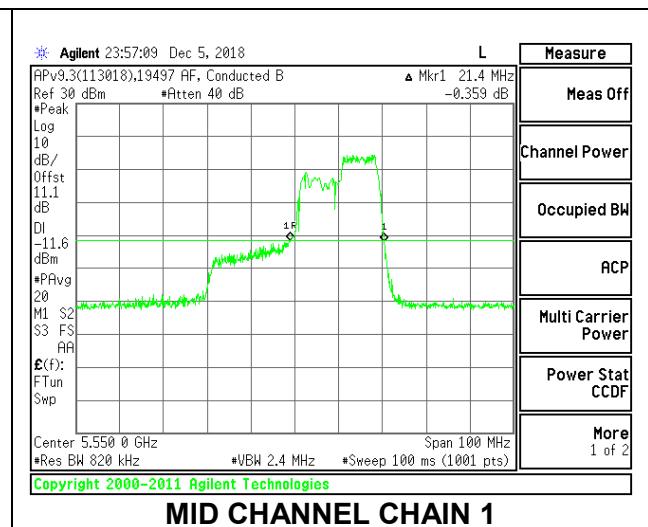

MID CHANNEL