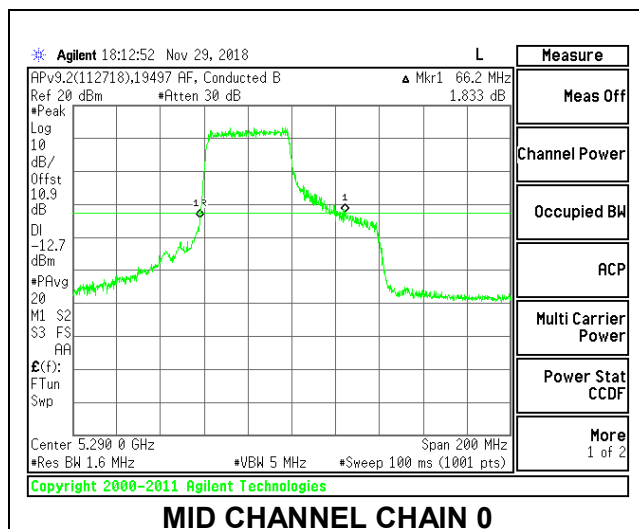

2TX Antenna 1 + Antenna 2 OFDMA MODE – 484-Tones, RU Index 65

Channel	Frequency (MHz)	26 dB Bandwidth Chain 0 (MHz)	26 dB Bandwidth Chain 1 (MHz)
Mid	5290	66.20	65.80

MID CHANNEL

2TX Antenna 1 + Antenna 2 OFDMA MODE – 484-Tones, RU Index 66

Channel	Frequency (MHz)	26 dB Bandwidth Chain 0 (MHz)	26 dB Bandwidth Chain 1 (MHz)
Mid	5290	72.00	72.80

MID CHANNEL

2TX Antenna 1 + Antenna 2 OFDMA MODE – 242-Tones, RU Index 61

Channel	Frequency (MHz)	26 dB Bandwidth Chain 0 (MHz)	26 dB Bandwidth Chain 1 (MHz)
Mid	5290	43.20	41.60