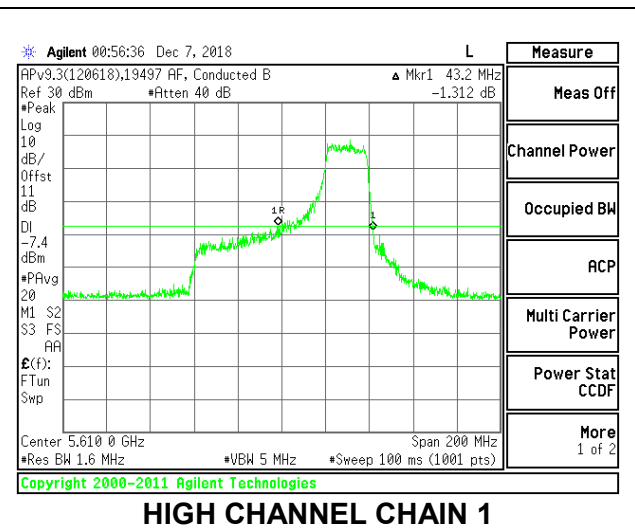

HIGH CHANNEL