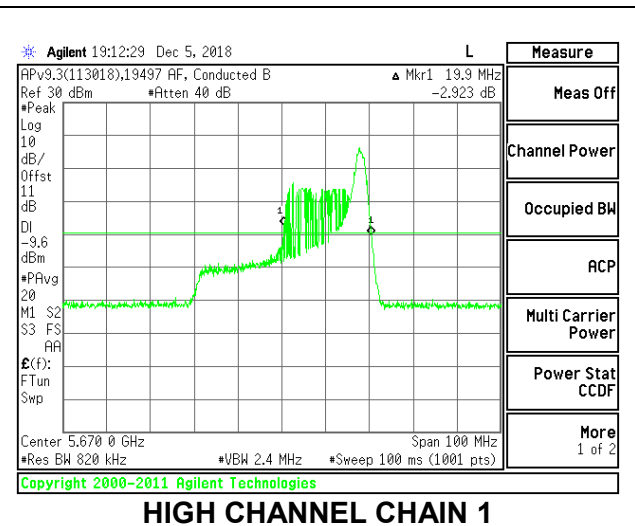

LOW CHANNEL

MID CHANNEL

HIGH CHANNEL

CHANNEL 142

8.2.21. 802.11ax HE80 MODE IN THE 5.6 GHz BAND

2TX Antenna 1 + Antenna 2 OFDMA MODE – 996-Tones, RU Index 67

Channel	Frequency (MHz)	26 dB Bandwidth Chain 0 (MHz)	26 dB Bandwidth Chain 1 (MHz)
Low	5530	83.40	84.00
High	5610	83.20	83.80
138	5690	82.60	82.40