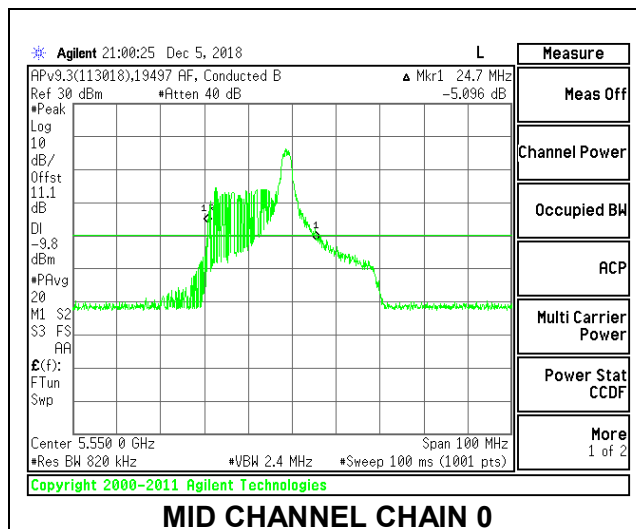

MID CHANNEL