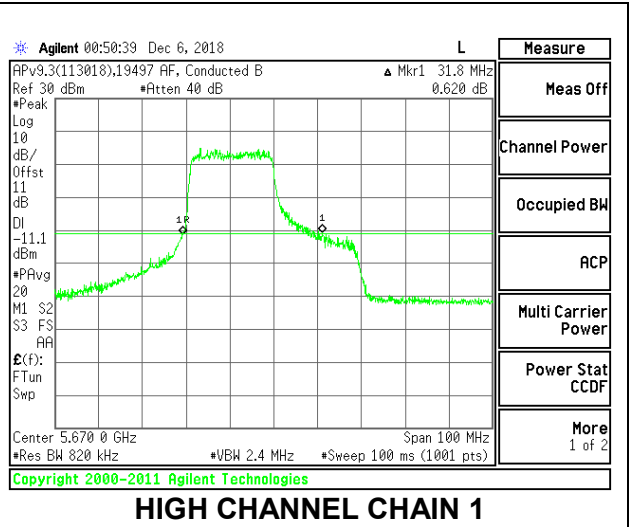

HIGH CHANNEL