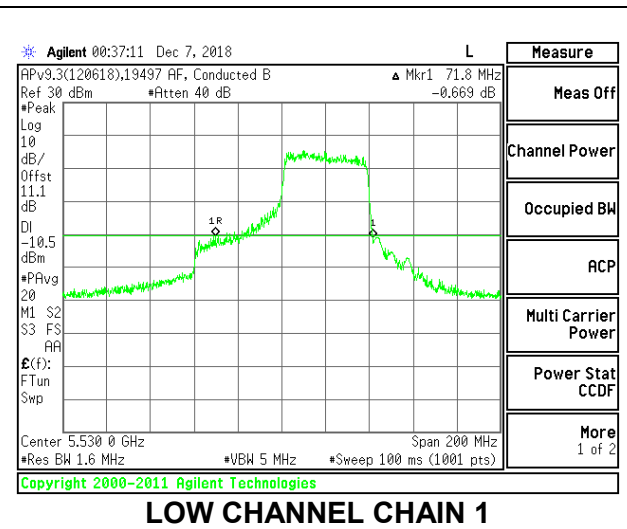

2TX Antenna 1 + Antenna 2 OFDMA MODE – 484-Tones, RU Index 66

Channel	Frequency (MHz)	26 dB Bandwidth Chain 0 (MHz)	26 dB Bandwidth Chain 1 (MHz)
Low	5530	71.40	71.80
High	5610	66.40	72.00
138	5690	79.00	70.60

LOW CHANNEL