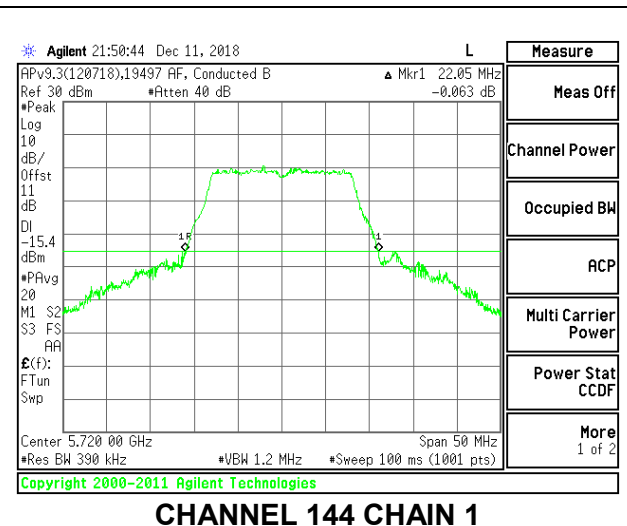

Channel	Frequency (MHz)	26 dB Bandwidth Chain 0 (MHz)	26 dB Bandwidth Chain 1 (MHz)
Mid	5290	22.20	22.60

MID CHANNEL

8.2.15. 802.11a MODE IN THE 5.6 GHz BAND

2TX Antenna 1 + Antenna 2 CDD MODE

Channel	Frequency (MHz)	26 dB Bandwidth	
		Chain 0 (MHz)	Chain 1 (MHz)
Low	5500	21.85	22.20
Mid	5580	21.85	22.05
High	5700	21.90	22.25
144	5720	21.95	22.05

LOW CHANNEL

MID CHANNEL

HIGH CHANNEL

CHANNEL 144

8.2.16. 802.11n HT20 MODE IN THE 5.6 GHz BAND

2TX Antenna 1 + Antenna 2 CDD MODE

Channel	Frequency (MHz)	26 dB Bandwidth	
		Chain 0 (MHz)	Chain 1 (MHz)
Low	5500	22.25	24.50
Mid	5580	22.20	22.30
High	5700	22.10	22.25
144	5720	26.10	25.15