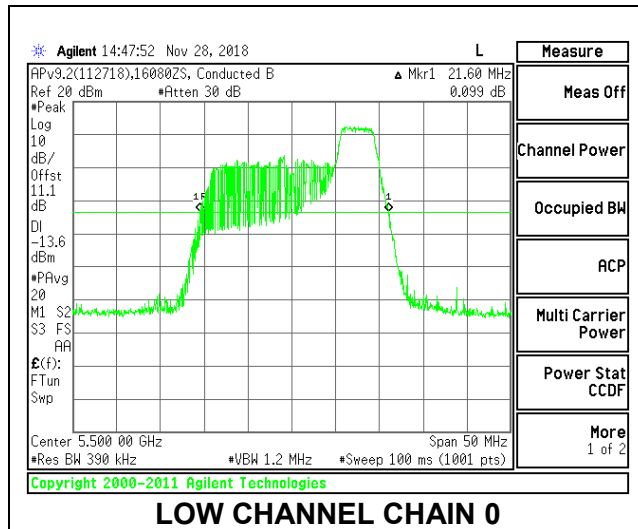

2TX Antenna 1 + Antenna 2 OFDMA MODE – 52-Tones, RU Index 40

Channel	Frequency (MHz)	26 dB Bandwidth Chain 0 (MHz)	26 dB Bandwidth Chain 1 (MHz)
Low	5500	21.60	20.35
Mid	5580	21.45	20.45
High	5700	21.50	20.35
144	5720	21.55	20.30

LOW CHANNEL