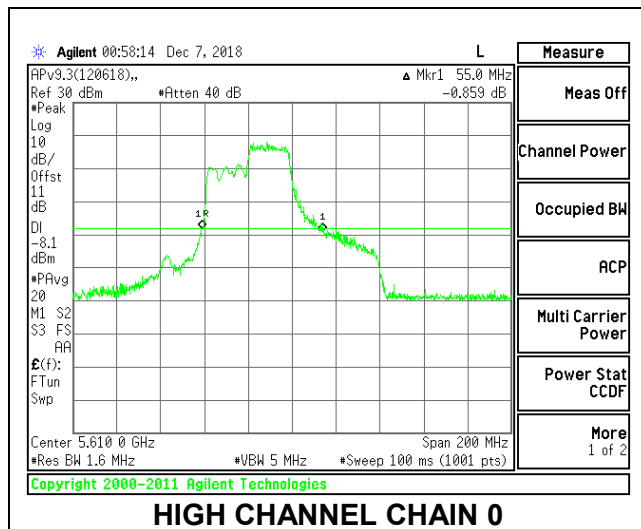

HIGH CHANNEL