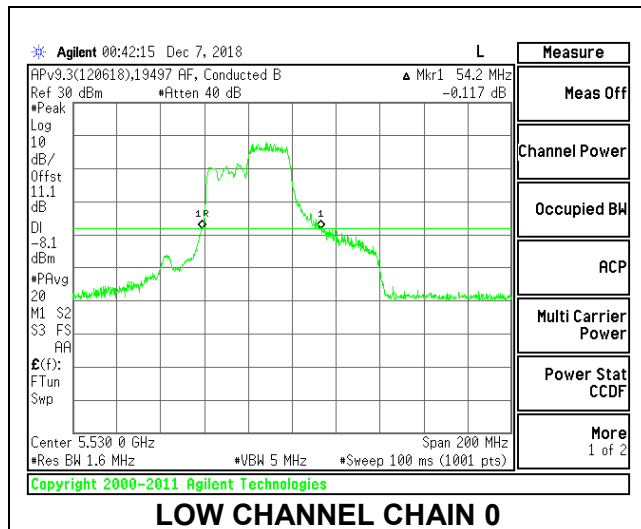

2TX Antenna 1 + Antenna 2 OFDMA MODE – 242-Tones, RU Index 62

Channel	Frequency (MHz)	26 dB Bandwidth Chain 0 (MHz)	26 dB Bandwidth Chain 1 (MHz)
Low	5530	54.20	56.20
High	5610	55.00	57.00
138	5690	55.60	56.60

LOW CHANNEL