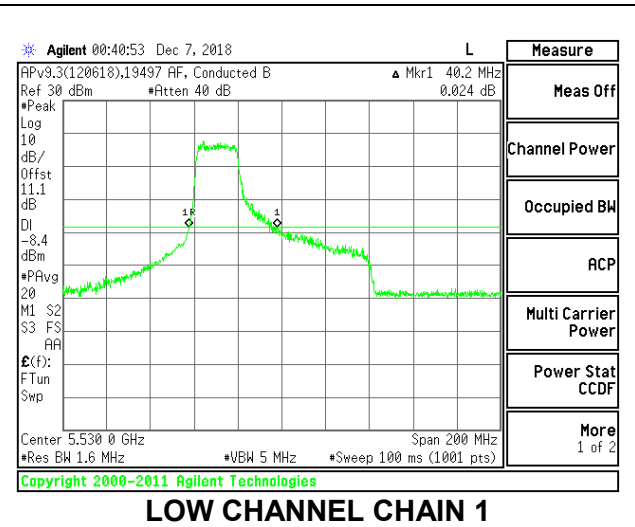

2TX Antenna 1 + Antenna 2 OFDMA MODE – 242-Tones, RU Index 61

Channel	Frequency (MHz)	26 dB Bandwidth Chain 0 (MHz)	26 dB Bandwidth Chain 1 (MHz)
Low	5530	39.60	40.20
High	5610	38.20	40.20
138	5690	41.60	37.80

LOW CHANNEL