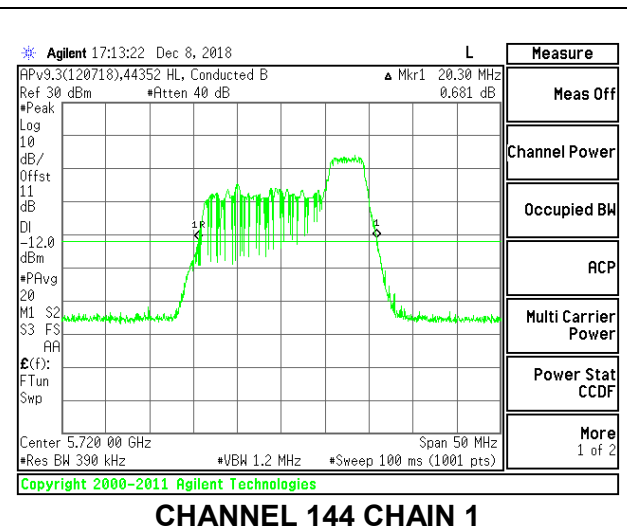

LOW CHANNEL

MID CHANNEL

HIGH CHANNEL

CHANNEL 144

2TX Antenna 1 + Antenna 2 OFDMA MODE – 26-Tones, RU Index 0

Channel	Frequency (MHz)	26 dB Bandwidth Chain 0 (MHz)	26 dB Bandwidth Chain 1 (MHz)
Low	5500	20.55	19.95
Mid	5580	20.35	19.95
High	5700	20.45	19.95
144	5720	20.40	19.95