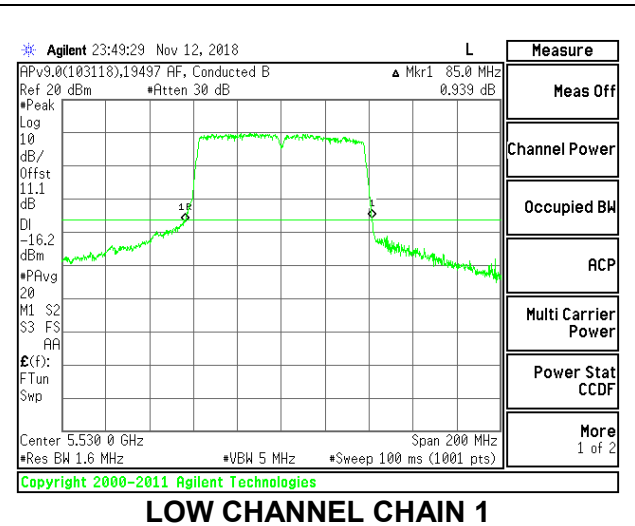

LOW CHANNEL

MID CHANNEL

HIGH CHANNEL

CHANNEL 142

8.2.18. 802.11ac VHT80 MODE IN THE 5.6 GHz BAND

2TX Antenna 1 + Antenna 2 CDD MODE

Channel	Frequency (MHz)	26 dB Bandwidth Chain 0 (MHz)	26 dB Bandwidth Chain 1 (MHz)
Low	5530	85.60	85.00
High	5610	85.60	83.40
138	5690	86.20	86.20

LOW CHANNEL

HIGH CHANNEL

CHANNEL 138

8.2.19. 802.11ax HE20 MODE IN THE 5.6 GHz BAND

2TX Antenna 1 + Antenna 2 OFDMA MODE – 242-Tones, RU Index 61

Channel	Frequency (MHz)	26 dB Bandwidth	
		Chain 0 (MHz)	Chain 1 (MHz)
Low	5500	26.65	22.10
Mid	5580	25.40	22.10
High	5700	27.45	22.15
144	5720	21.90	21.80