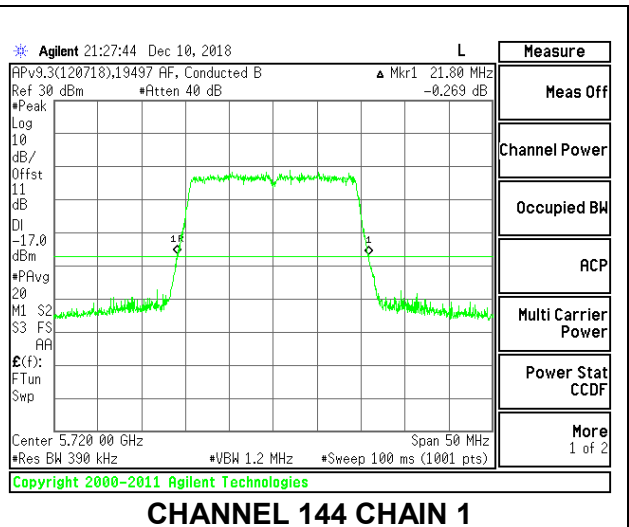

LOW CHANNEL

MID CHANNEL

HIGH CHANNEL

CHANNEL 144

2TX Antenna 1 + Antenna 2 OFDMA MODE – 106-Tones, RU Index 53

Channel	Frequency (MHz)	26 dB Bandwidth Chain 0 (MHz)	26 dB Bandwidth Chain 1 (MHz)
Low	5500	21.50	20.50
Mid	5580	21.50	20.65
High	5700	21.50	20.60
144	5720	21.45	20.50