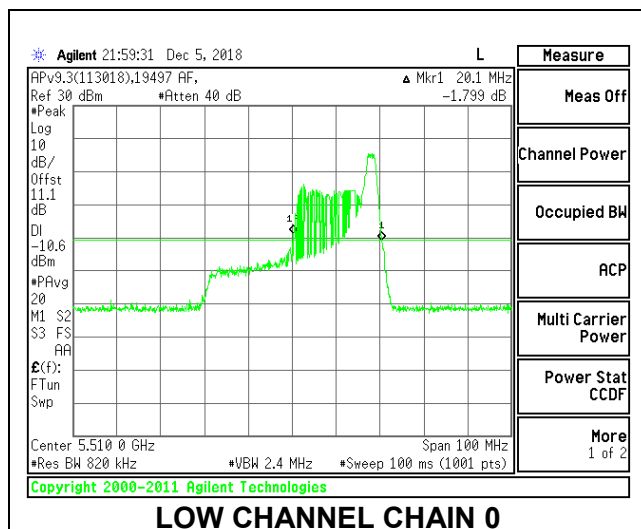

LOW CHANNEL

MID CHANNEL

HIGH CHANNEL

CHANNEL 142

8.2.21. 802.11ax HE80 MODE IN THE 5.6 GHz BAND

2TX Antenna 1 + Antenna 2 OFDMA MODE – 996-Tones, RU Index 67

Channel	Frequency (MHz)	26 dB Bandwidth Chain 0 (MHz)	26 dB Bandwidth Chain 1 (MHz)
Low	5530	83.40	84.00
High	5610	83.20	83.80
138	5690	82.60	82.40