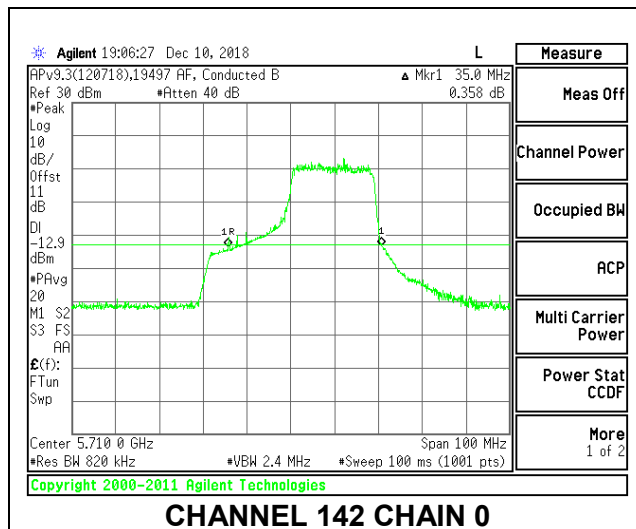

LOW CHANNEL

MID CHANNEL

HIGH CHANNEL

CHANNEL 142

2TX Antenna 1 + Antenna 2 OFDMA MODE – 106-Tones, RU Index 53

Channel	Frequency (MHz)	26 dB Bandwidth Chain 0 (MHz)	26 dB Bandwidth Chain 1 (MHz)
Low	5510	21.30	21.60
Mid	5550	21.30	21.60
High	5670	21.40	21.40
142	5710	25.80	22.60