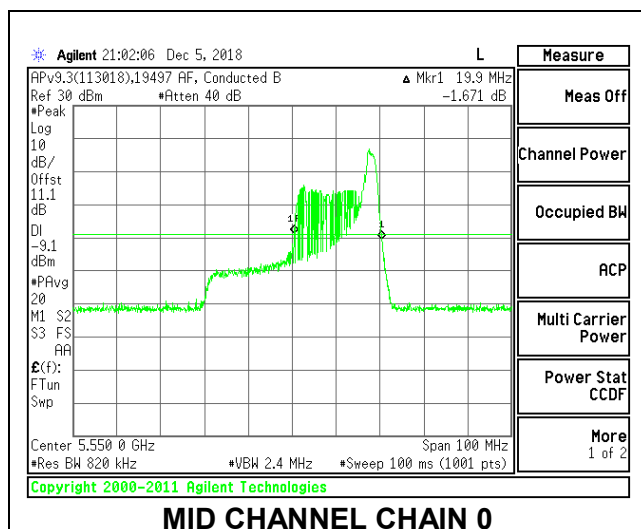

LOW CHANNEL

MID CHANNEL

HIGH CHANNEL

CHANNEL 142

8.2.21. 802.11ax HE80 MODE IN THE 5.6 GHz BAND

2TX Antenna 1 + Antenna 2 OFDMA MODE – 996-Tones, RU Index 67

Channel	Frequency (MHz)	26 dB Bandwidth Chain 0 (MHz)	26 dB Bandwidth Chain 1 (MHz)
Low	5530	83.40	84.00
High	5610	83.20	83.80
138	5690	82.60	82.40