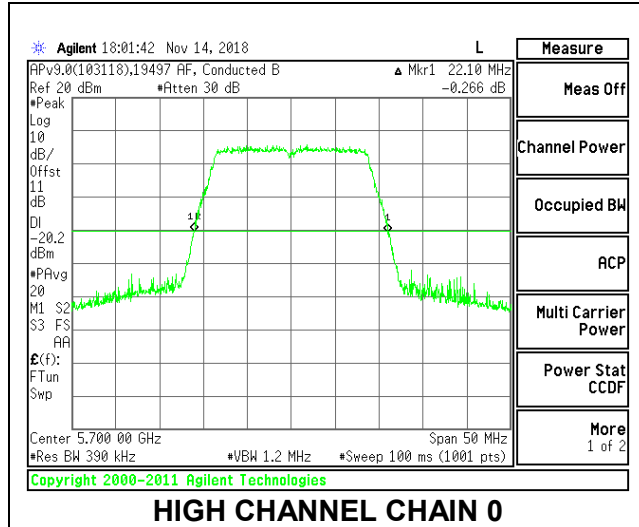

HIGH CHANNEL