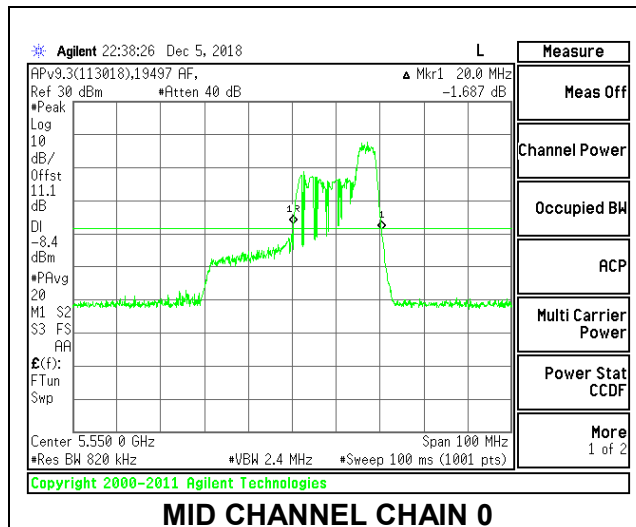

MID CHANNEL