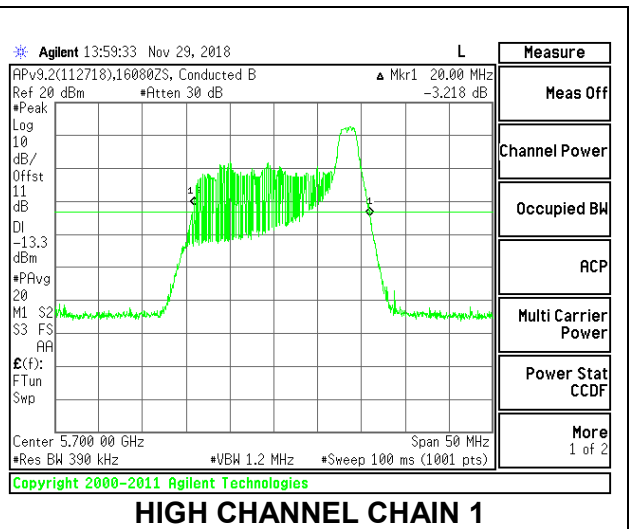

HIGH CHANNEL