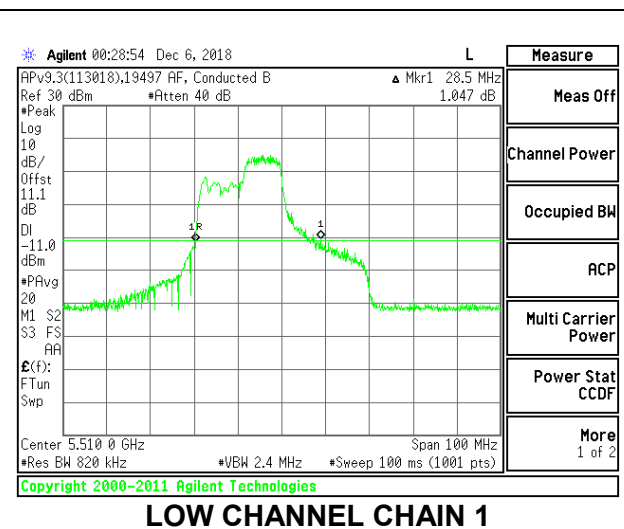

2TX Antenna 1 + Antenna 2 OFDMA MODE – 106-Tones, RU Index 54

Channel	Frequency (MHz)	26 dB Bandwidth Chain 0 (MHz)	26 dB Bandwidth Chain 1 (MHz)
Low	5510	28.30	28.50
Mid	5550	29.30	27.90
High	5670	30.10	28.50
142	5710	34.90	27.50

LOW CHANNEL