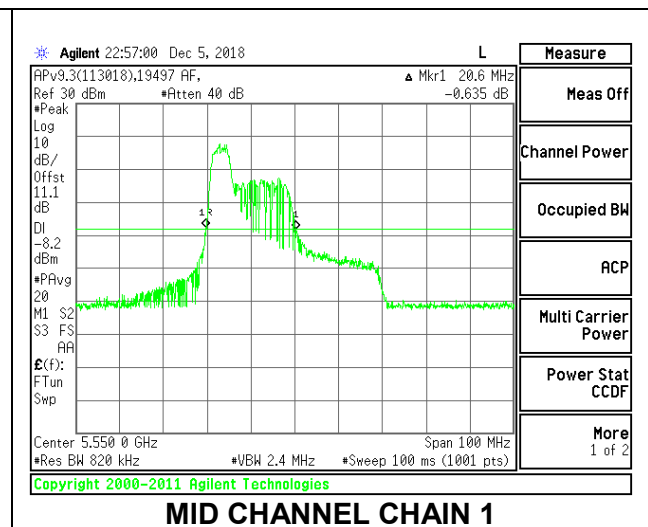

MID CHANNEL