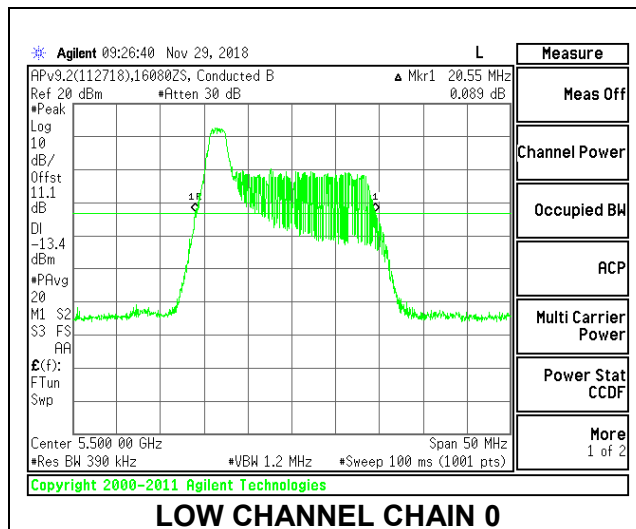

2TX Antenna 1 + Antenna 2 OFDMA MODE – 26-Tones, RU Index 0

Channel	Frequency (MHz)	26 dB Bandwidth Chain 0 (MHz)	26 dB Bandwidth Chain 1 (MHz)
Low	5500	20.55	19.95
Mid	5580	20.35	19.95
High	5700	20.45	19.95
144	5720	20.40	19.95

LOW CHANNEL