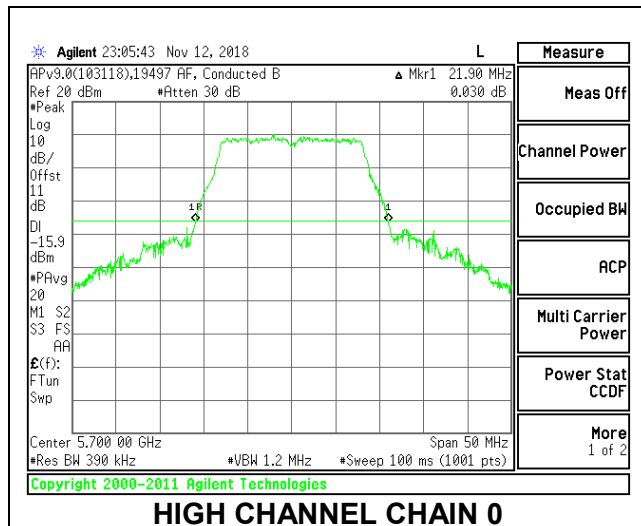

Channel	Frequency (MHz)	26 dB Bandwidth Chain 0 (MHz)	26 dB Bandwidth Chain 1 (MHz)
Mid	5290	22.20	22.60

MID CHANNEL

8.2.15. 802.11a MODE IN THE 5.6 GHz BAND

2TX Antenna 1 + Antenna 2 CDD MODE

Channel	Frequency (MHz)	26 dB Bandwidth	
		Chain 0 (MHz)	Chain 1 (MHz)
Low	5500	21.85	22.20
Mid	5580	21.85	22.05
High	5700	21.90	22.25
144	5720	21.95	22.05

LOW CHANNEL

MID CHANNEL

HIGH CHANNEL

CHANNEL 144

8.2.16. 802.11n HT20 MODE IN THE 5.6 GHz BAND

2TX Antenna 1 + Antenna 2 CDD MODE

Channel	Frequency (MHz)	26 dB Bandwidth	
		Chain 0 (MHz)	Chain 1 (MHz)
Low	5500	22.25	24.50
Mid	5580	22.20	22.30
High	5700	22.10	22.25
144	5720	26.10	25.15