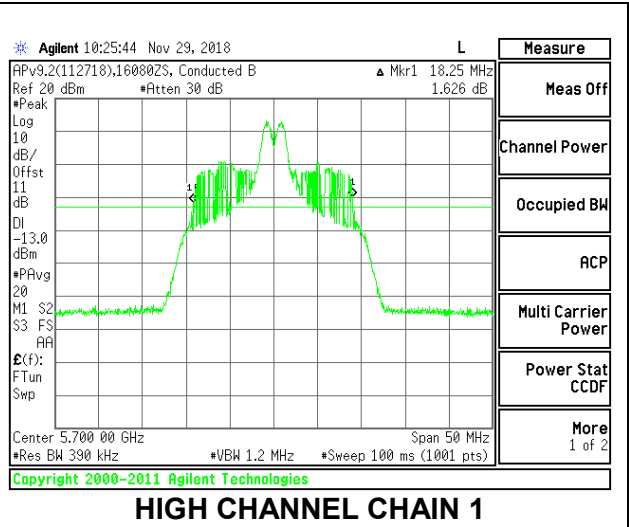

HIGH CHANNEL