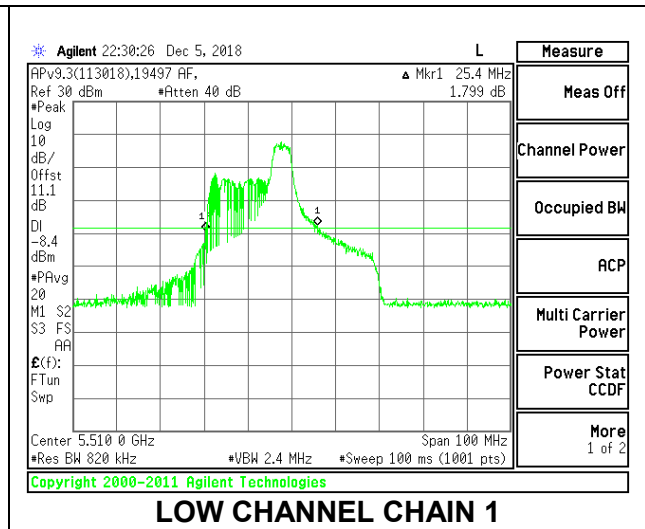

2TX Antenna 1 + Antenna 2 OFDMA MODE – 52-Tones, RU Index 40

Channel	Frequency (MHz)	26 dB Bandwidth Chain 0 (MHz)	26 dB Bandwidth Chain 1 (MHz)
Low	5510	26.10	25.40
Mid	5550	26.00	25.60
High	5670	26.80	25.40
142	5710	26.70	25.60

LOW CHANNEL