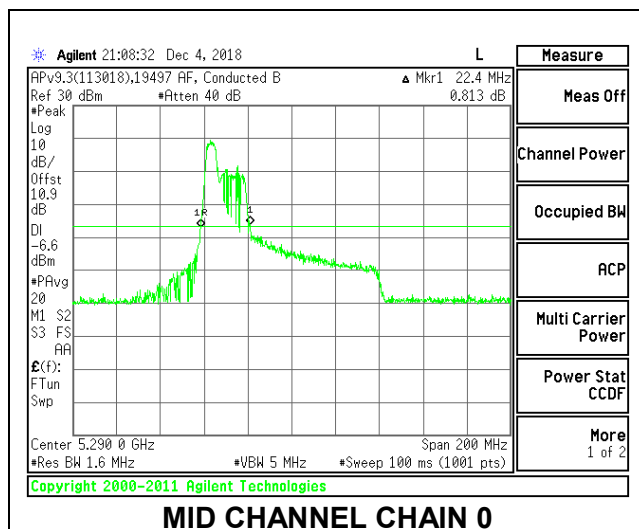

2TX Antenna 1 + Antenna 2 OFDMA MODE – 52-Tones, RU Index 37

Channel	Frequency (MHz)	26 dB Bandwidth Chain 0 (MHz)	26 dB Bandwidth Chain 1 (MHz)
Mid	5290	22.40	22.20

MID CHANNEL