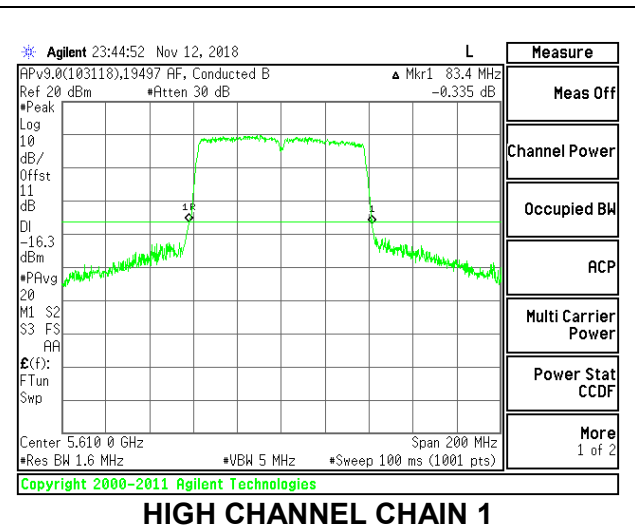

HIGH CHANNEL