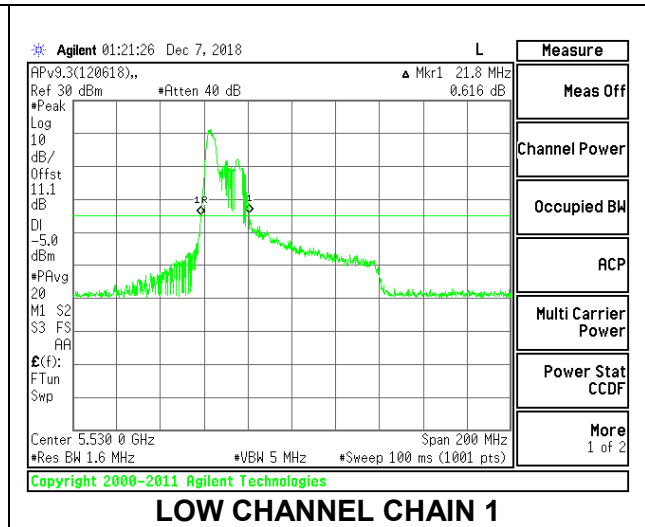

2TX Antenna 1 + Antenna 2 OFDMA MODE – 52-Tones, RU Index 37

Channel	Frequency (MHz)	26 dB Bandwidth Chain 0 (MHz)	26 dB Bandwidth Chain 1 (MHz)
Low	5530	22.00	21.80
High	5610	22.40	21.40
138	5690	24.00	22.20

LOW CHANNEL