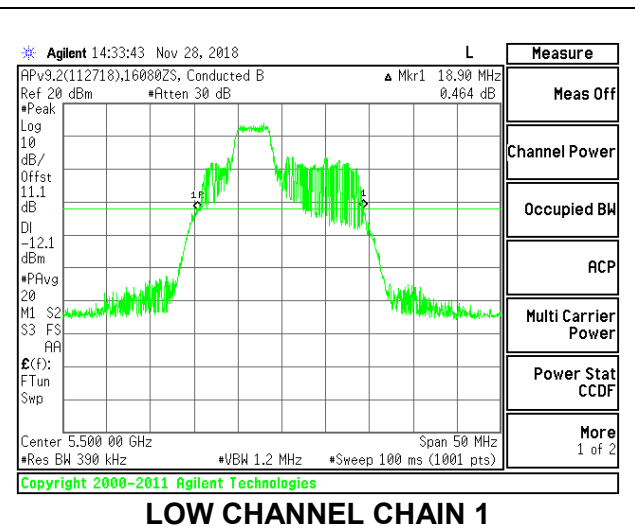

2TX Antenna 1 + Antenna 2 OFDMA MODE – 52-Tones, RU Index 38

Channel	Frequency (MHz)	26 dB Bandwidth Chain 0 (MHz)	26 dB Bandwidth Chain 1 (MHz)
Low	5500	20.50	18.90
Mid	5580	20.35	19.15
High	5700	20.45	19.15
144	5720	20.45	18.95

LOW CHANNEL