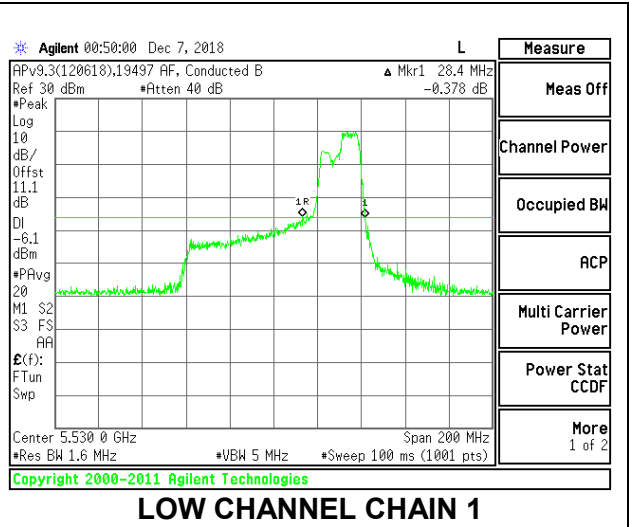

LOW CHANNEL CHAIN 1

HIGH CHANNEL