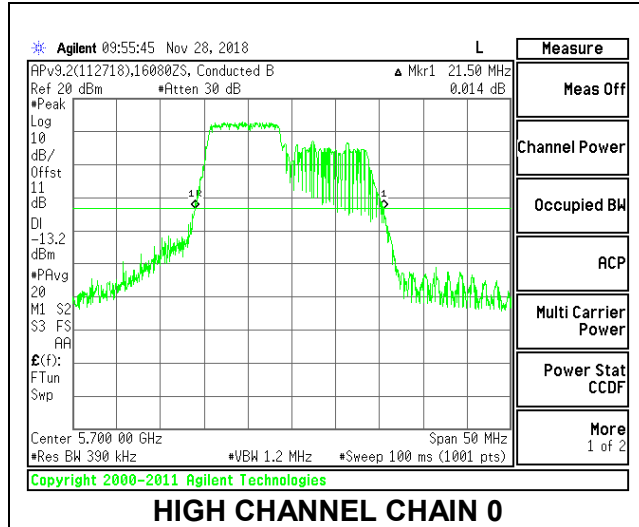

HIGH CHANNEL