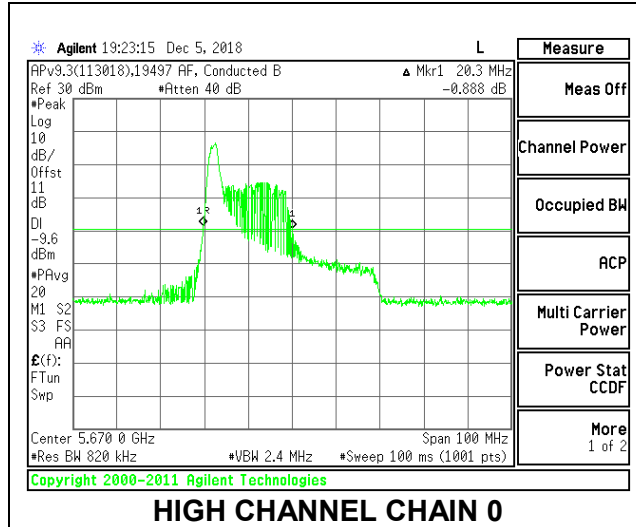

HIGH CHANNEL