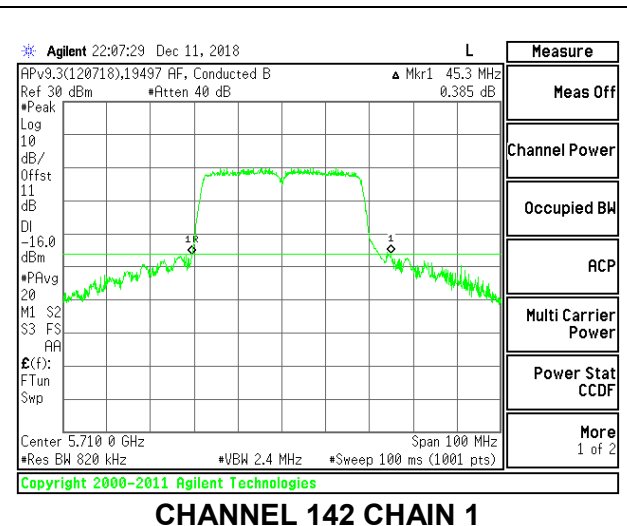

LOW CHANNEL

MID CHANNEL

HIGH CHANNEL

CHANNEL 142

8.2.18. 802.11ac VHT80 MODE IN THE 5.6 GHz BAND

2TX Antenna 1 + Antenna 2 CDD MODE

Channel	Frequency (MHz)	26 dB Bandwidth Chain 0 (MHz)	26 dB Bandwidth Chain 1 (MHz)
Low	5530	85.60	85.00
High	5610	85.60	83.40
138	5690	86.20	86.20

LOW CHANNEL

HIGH CHANNEL

CHANNEL 138

8.2.19. 802.11ax HE20 MODE IN THE 5.6 GHz BAND

2TX Antenna 1 + Antenna 2 OFDMA MODE – 242-Tones, RU Index 61

Channel	Frequency (MHz)	26 dB Bandwidth	
		Chain 0 (MHz)	Chain 1 (MHz)
Low	5500	26.65	22.10
Mid	5580	25.40	22.10
High	5700	27.45	22.15
144	5720	21.90	21.80