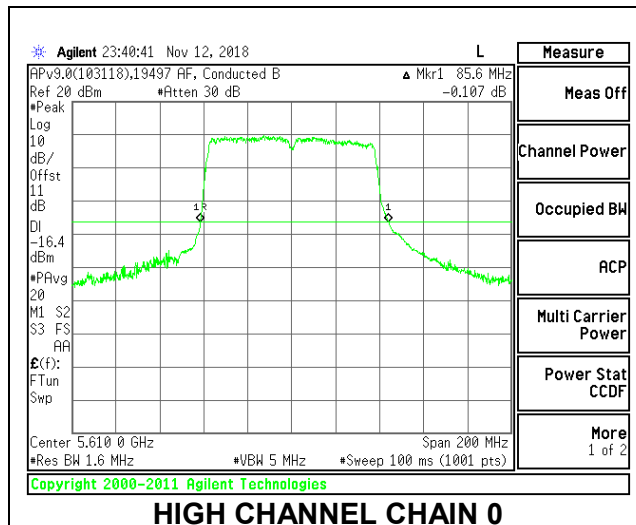

LOW CHANNEL

MID CHANNEL

HIGH CHANNEL

CHANNEL 142

8.2.18. 802.11ac VHT80 MODE IN THE 5.6 GHz BAND

2TX Antenna 1 + Antenna 2 CDD MODE

Channel	Frequency (MHz)	26 dB Bandwidth Chain 0 (MHz)	26 dB Bandwidth Chain 1 (MHz)
Low	5530	85.60	85.00
High	5610	85.60	83.40
138	5690	86.20	86.20

LOW CHANNEL

HIGH CHANNEL

CHANNEL 138

8.2.19. 802.11ax HE20 MODE IN THE 5.6 GHz BAND

2TX Antenna 1 + Antenna 2 OFDMA MODE – 242-Tones, RU Index 61

Channel	Frequency (MHz)	26 dB Bandwidth	
		Chain 0 (MHz)	Chain 1 (MHz)
Low	5500	26.65	22.10
Mid	5580	25.40	22.10
High	5700	27.45	22.15
144	5720	21.90	21.80