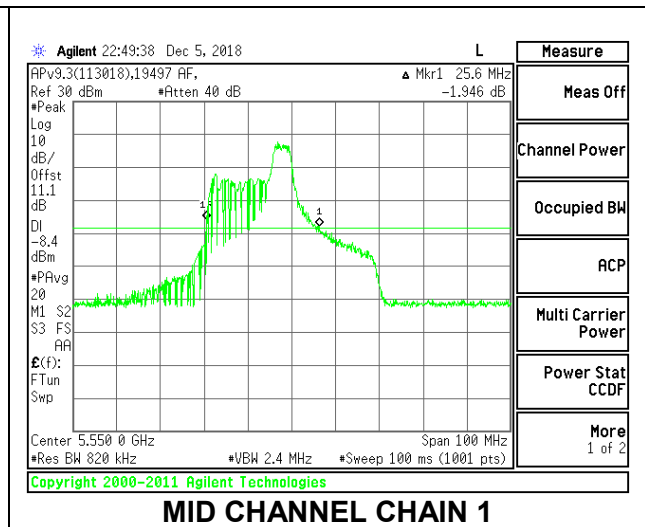

MID CHANNEL