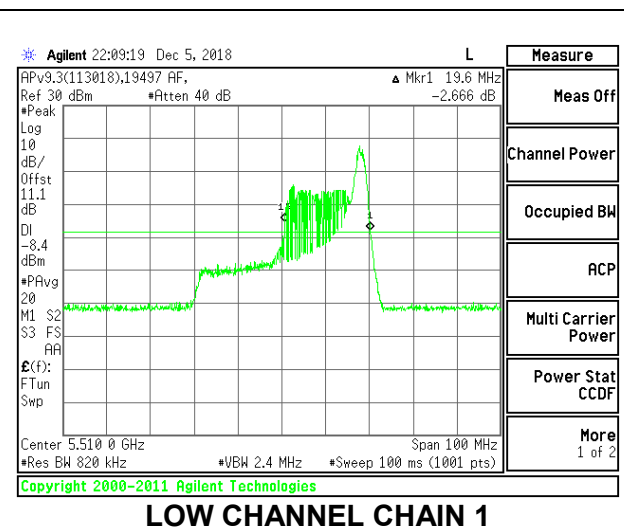

2TX Antenna 1 + Antenna 2 OFDMA MODE – 26-Tones, RU Index 17

Channel	Frequency (MHz)	26 dB Bandwidth Chain 0 (MHz)	26 dB Bandwidth Chain 1 (MHz)
Low	5510	20.10	19.60
Mid	5550	19.90	19.90
High	5670	19.80	19.90
142	5710	21.80	20.10

LOW CHANNEL