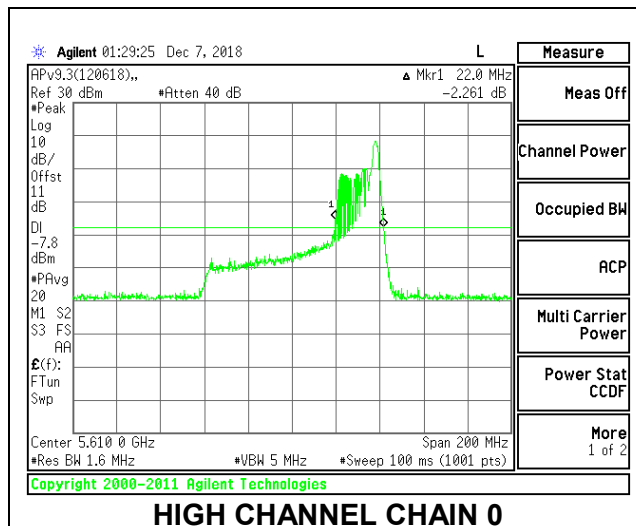

HIGH CHANNEL