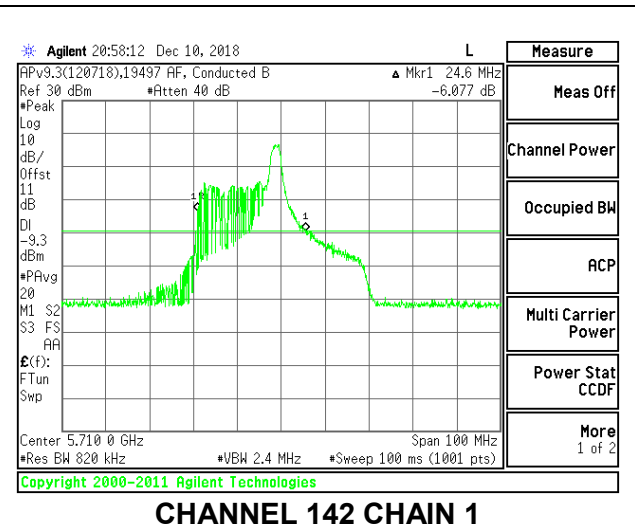

LOW CHANNEL

MID CHANNEL

HIGH CHANNEL

CHANNEL 142

2TX Antenna 1 + Antenna 2 OFDMA MODE – 26-Tones, RU Index 17

Channel	Frequency (MHz)	26 dB Bandwidth Chain 0 (MHz)	26 dB Bandwidth Chain 1 (MHz)
Low	5510	20.10	19.60
Mid	5550	19.90	19.90
High	5670	19.80	19.90
142	5710	21.80	20.10