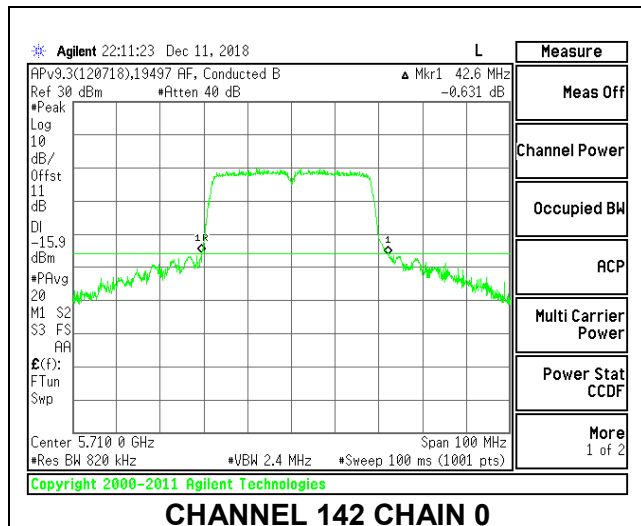

LOW CHANNEL

MID CHANNEL

HIGH CHANNEL

CHANNEL 142

8.2.18. 802.11ac VHT80 MODE IN THE 5.6 GHz BAND

2TX Antenna 1 + Antenna 2 CDD MODE

Channel	Frequency (MHz)	26 dB Bandwidth Chain 0 (MHz)	26 dB Bandwidth Chain 1 (MHz)
Low	5530	85.60	85.00
High	5610	85.60	83.40
138	5690	86.20	86.20