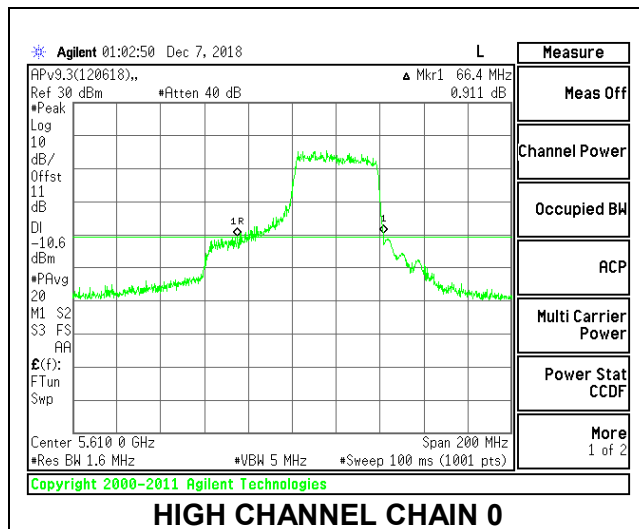

HIGH CHANNEL