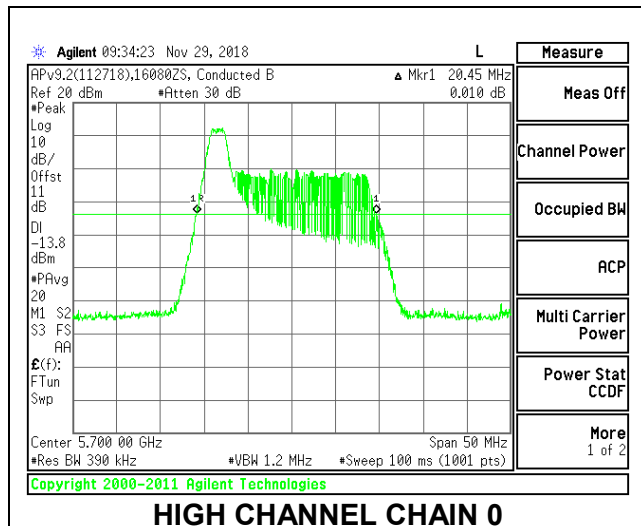

HIGH CHANNEL