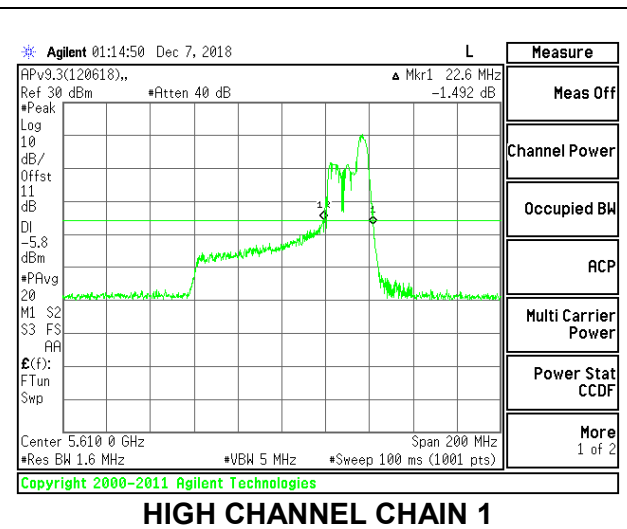

HIGH CHANNEL