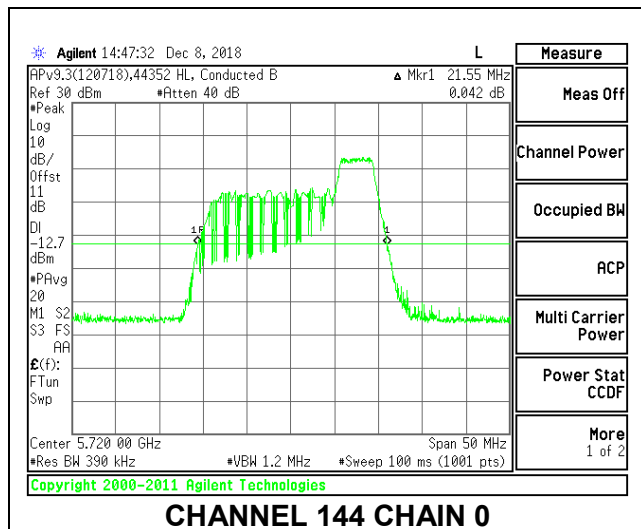

LOW CHANNEL

MID CHANNEL

HIGH CHANNEL

CHANNEL 144

2TX Antenna 1 + Antenna 2 OFDMA MODE – 26-Tones, RU Index 0

Channel	Frequency (MHz)	26 dB Bandwidth Chain 0 (MHz)	26 dB Bandwidth Chain 1 (MHz)
Low	5500	20.55	19.95
Mid	5580	20.35	19.95
High	5700	20.45	19.95
144	5720	20.40	19.95