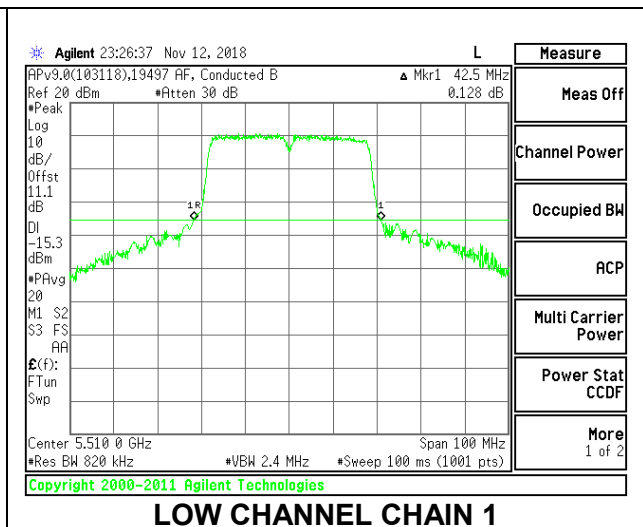

LOW CHANNEL

MID CHANNEL

HIGH CHANNEL

CHANNEL 144

8.2.17. 802.11n HT40 MODE IN THE 5.6 GHz BAND

2TX Antenna 1 + Antenna 2 CDD MODE

Channel	Frequency (MHz)	26 dB Bandwidth Chain 0 (MHz)	26 dB Bandwidth Chain 1 (MHz)
Low	5510	42.50	42.50
Mid	5550	42.50	42.40
High	5670	42.10	41.90
142	5710	42.60	45.30

LOW CHANNEL

MID CHANNEL

HIGH CHANNEL

CHANNEL 142

8.2.18. 802.11ac VHT80 MODE IN THE 5.6 GHz BAND

2TX Antenna 1 + Antenna 2 CDD MODE

Channel	Frequency (MHz)	26 dB Bandwidth Chain 0 (MHz)	26 dB Bandwidth Chain 1 (MHz)
Low	5530	85.60	85.00
High	5610	85.60	83.40
138	5690	86.20	86.20