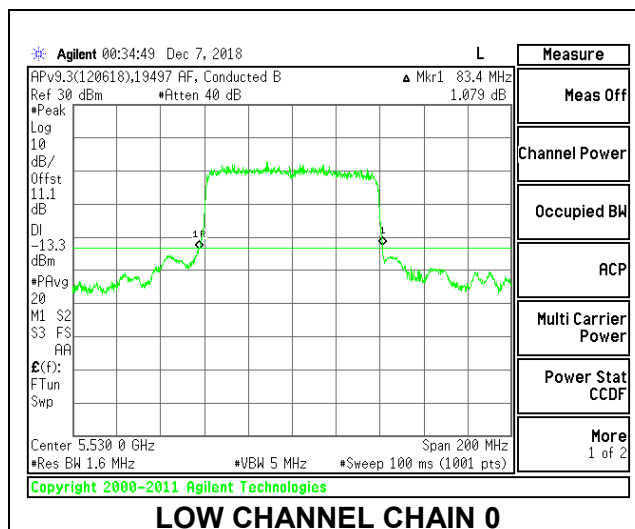

8.2.21. 802.11ax HE80 MODE IN THE 5.6 GHz BAND

2TX Antenna 1 + Antenna 2 OFDMA MODE – 996-Tones, RU Index 67

Channel	Frequency (MHz)	26 dB Bandwidth Chain 0 (MHz)	26 dB Bandwidth Chain 1 (MHz)
Low	5530	83.40	84.00
High	5610	83.20	83.80
138	5690	82.60	82.40

LOW CHANNEL