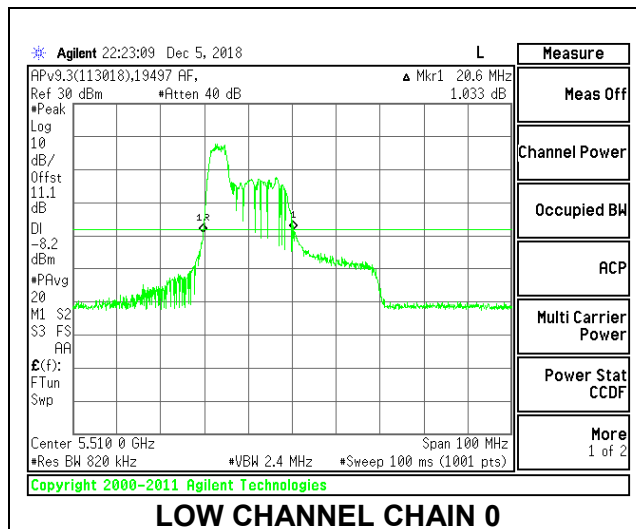

2TX Antenna 1 + Antenna 2 OFDMA MODE – 52-Tones, RU Index 37

Channel	Frequency (MHz)	26 dB Bandwidth Chain 0 (MHz)	26 dB Bandwidth Chain 1 (MHz)
Low	5510	20.60	20.60
Mid	5550	20.80	20.60
High	5670	20.70	20.80
142	5710	22.80	20.70

LOW CHANNEL