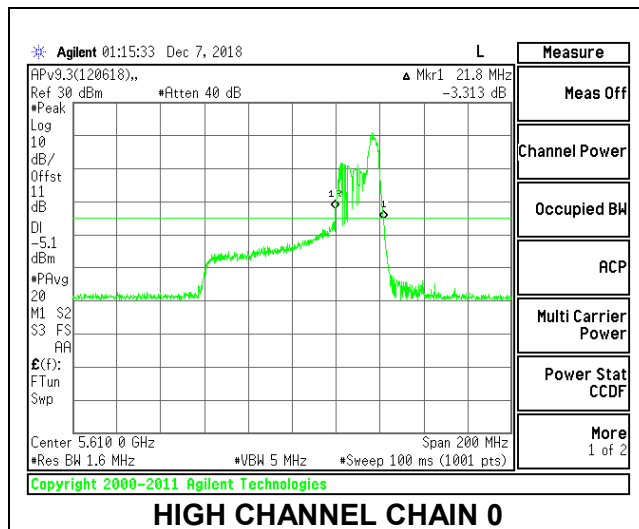

HIGH CHANNEL