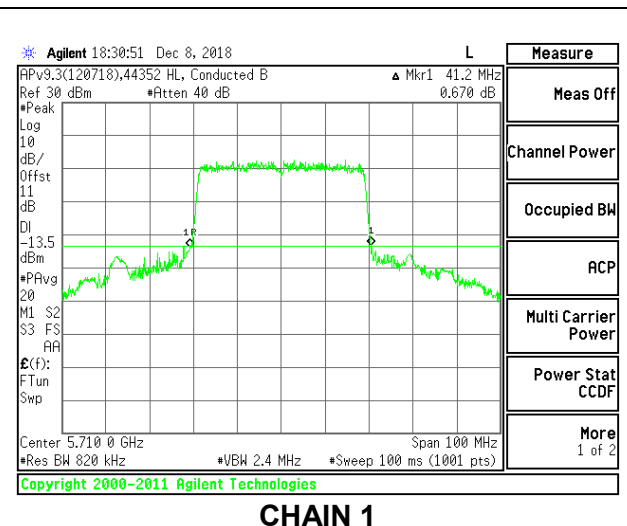

LOW CHANNEL

MID CHANNEL

HIGH CHANNEL

CHANNEL 142

2TX Antenna 1 + Antenna 2 OFDMA MODE – 242-Tones, RU Index 61

Channel	Frequency (MHz)	26 dB Bandwidth Chain 0 (MHz)	26 dB Bandwidth Chain 1 (MHz)
Low	5510	29.40	30.60
Mid	5550	30.30	33.20
High	5670	33.20	31.80
142	5710	31.50	35.10