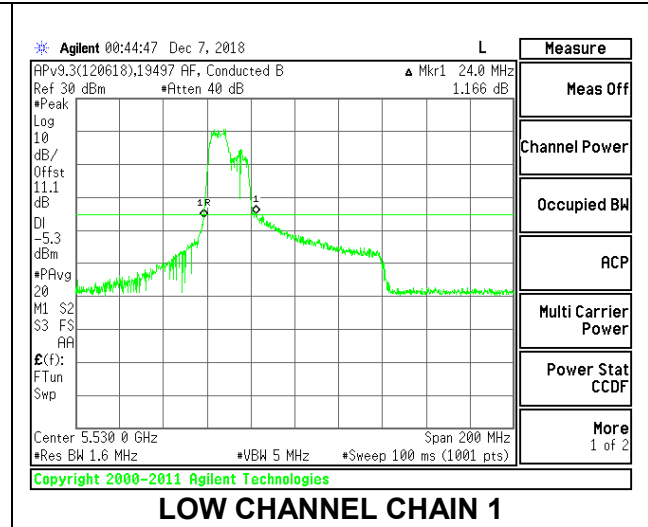

2TX Antenna 1 + Antenna 2 OFDMA MODE – 106-Tones, RU Index 53

Channel	Frequency (MHz)	26 dB Bandwidth Chain 0 (MHz)	26 dB Bandwidth Chain 1 (MHz)
Low	5530	25.20	24.00
High	5610	22.40	24.80
138	5690	27.80	27.00

LOW CHANNEL