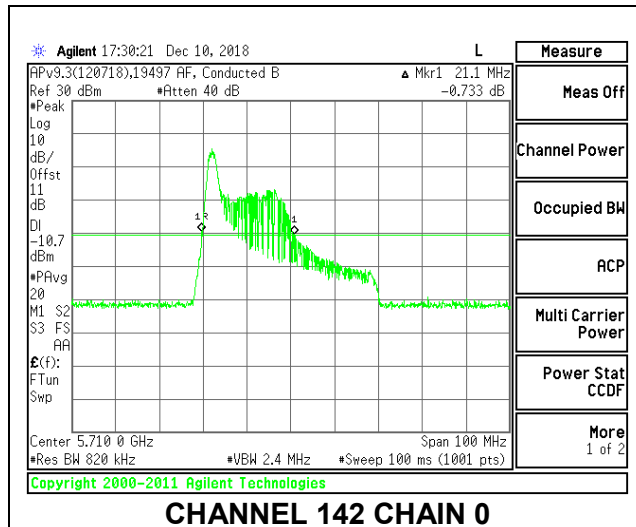

LOW CHANNEL

MID CHANNEL

HIGH CHANNEL

CHANNEL 142

2TX Antenna 1 + Antenna 2 OFDMA MODE – 26-Tones, RU Index 8

Channel	Frequency (MHz)	26 dB Bandwidth Chain 0 (MHz)	26 dB Bandwidth Chain 1 (MHz)
Low	5510	24.50	24.80
Mid	5550	24.70	24.70
High	5670	24.00	23.70
142	5710	25.30	24.60