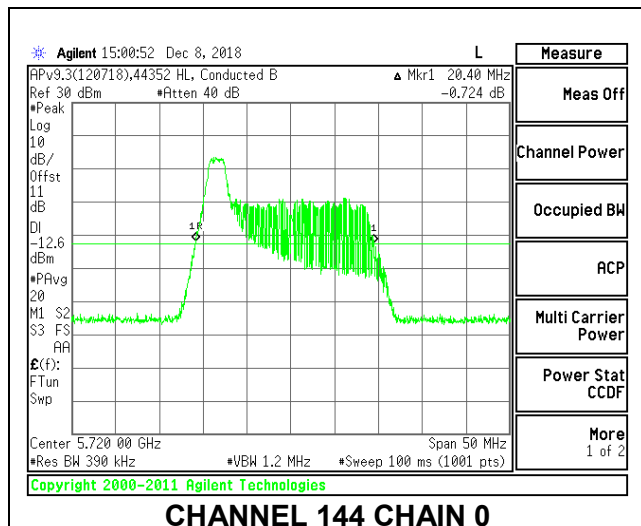

LOW CHANNEL

MID CHANNEL

HIGH CHANNEL

CHANNEL 144

2TX Antenna 1 + Antenna 2 OFDMA MODE – 26-Tones, RU Index 4

Channel	Frequency (MHz)	26 dB Bandwidth Chain 0 (MHz)	26 dB Bandwidth Chain 1 (MHz)
Low	5500	19.75	18.35
Mid	5580	19.60	18.35
High	5700	19.75	18.25
144	5720	19.45	18.10