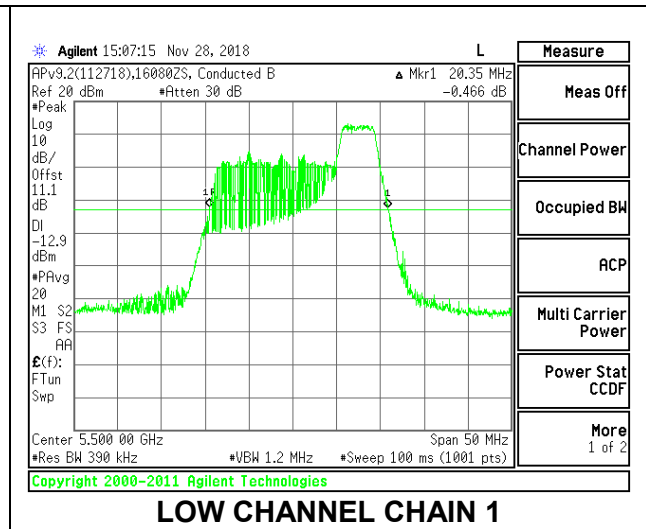

2TX Antenna 1 + Antenna 2 OFDMA MODE – 52-Tones, RU Index 40

Channel	Frequency (MHz)	26 dB Bandwidth Chain 0 (MHz)	26 dB Bandwidth Chain 1 (MHz)
Low	5500	21.60	20.35
Mid	5580	21.45	20.45
High	5700	21.50	20.35
144	5720	21.55	20.30

LOW CHANNEL