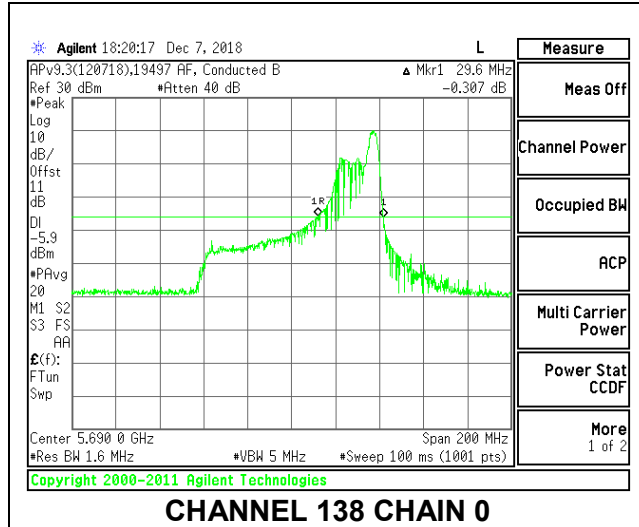

CHANNEL 138