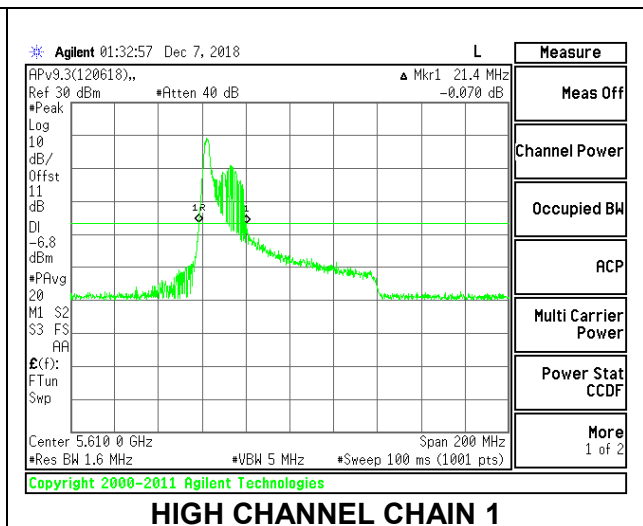

LOW CHANNEL

LOW CHANNEL CHAIN 0

LOW CHANNEL CHAIN 1

HIGH CHANNEL

HIGH CHANNEL CHAIN 0

HIGH CHANNEL CHAIN 1

CHANNEL 138

2TX Antenna 1 + Antenna 2 OFDMA MODE – 26-Tones, RU Index 18