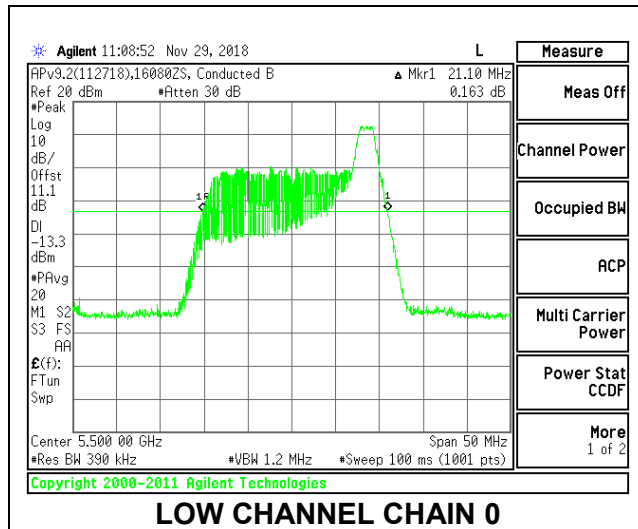

2TX Antenna 1 + Antenna 2 OFDMA MODE – 26-Tones, RU Index 8

Channel	Frequency (MHz)	26 dB Bandwidth Chain 0 (MHz)	26 dB Bandwidth Chain 1 (MHz)
Low	5500	21.10	20.15
Mid	5580	21.15	20.25
High	5700	21.15	20.00
144	5720	21.10	20.20

LOW CHANNEL