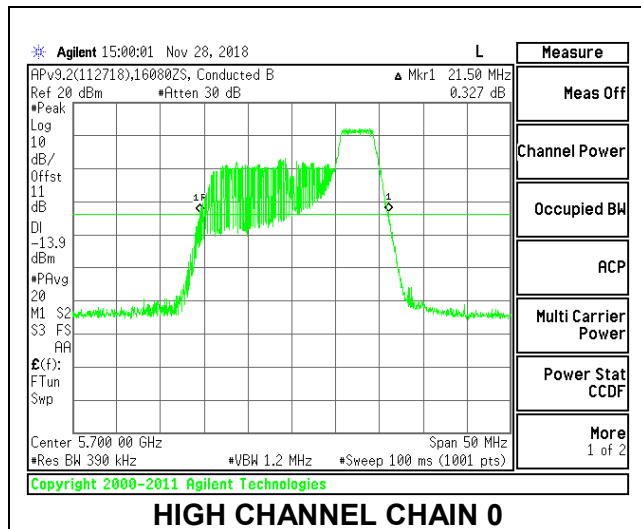

HIGH CHANNEL