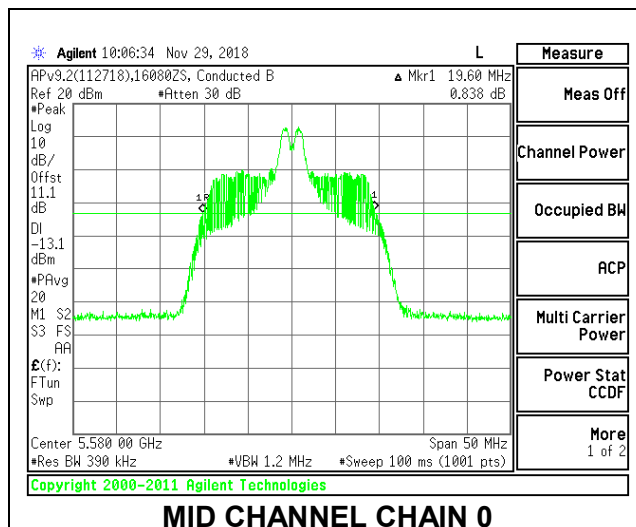

MID CHANNEL