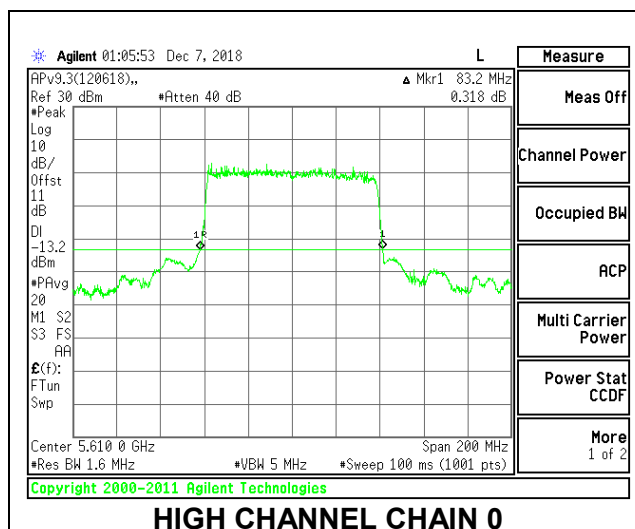

HIGH CHANNEL