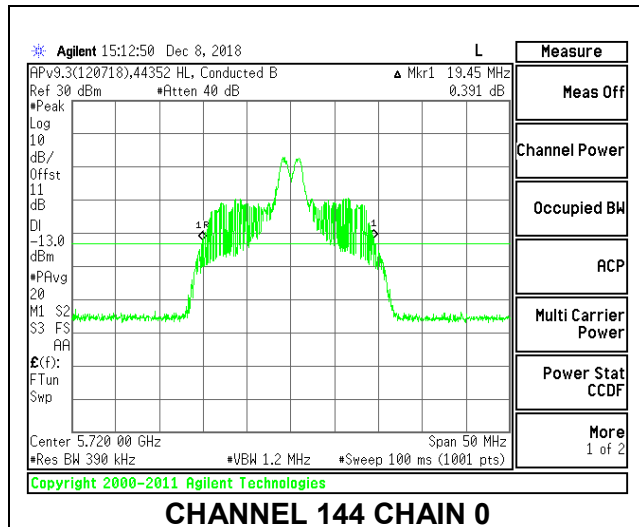

LOW CHANNEL

MID CHANNEL

HIGH CHANNEL

CHANNEL 144

2TX Antenna 1 + Antenna 2 OFDMA MODE – 26-Tones, RU Index 8

Channel	Frequency (MHz)	26 dB Bandwidth Chain 0 (MHz)	26 dB Bandwidth Chain 1 (MHz)
Low	5500	21.10	20.15
Mid	5580	21.15	20.25
High	5700	21.15	20.00
144	5720	21.10	20.20