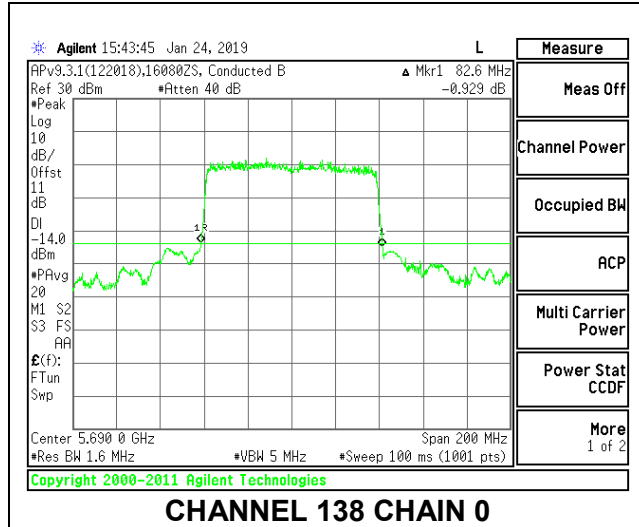

CHANNEL 138