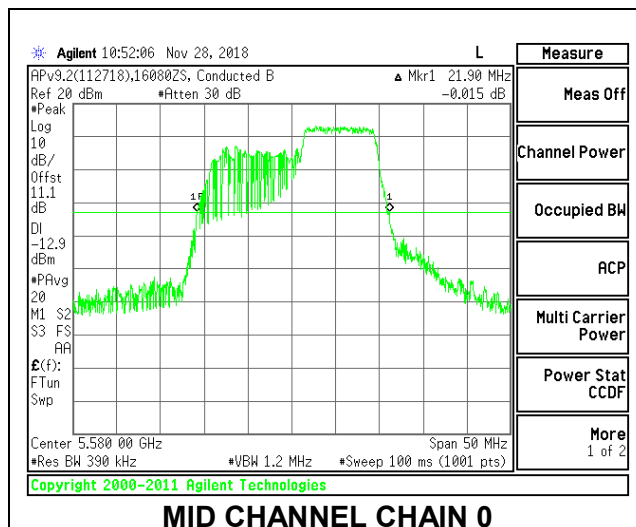

MID CHANNEL