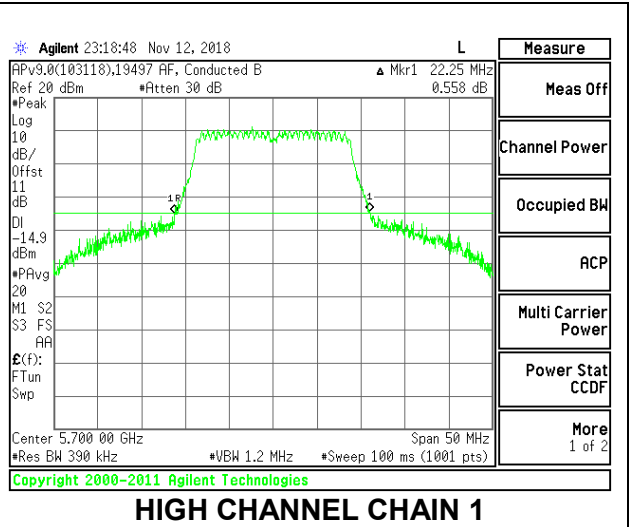

HIGH CHANNEL