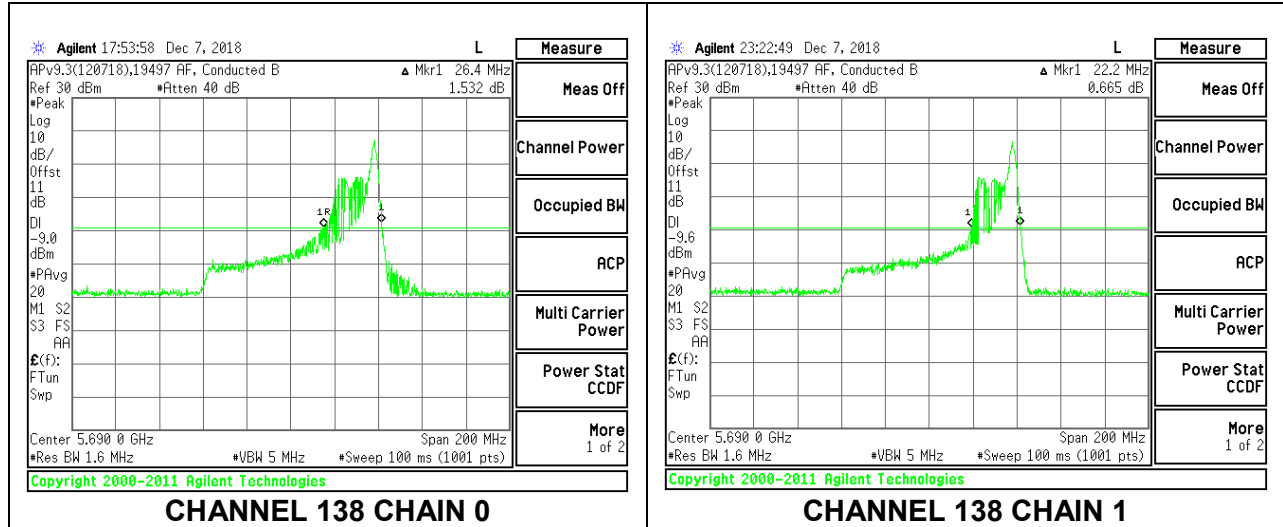

Channel	Frequency (MHz)	26 dB Bandwidth Chain 0 (MHz)	26 dB Bandwidth Chain 1 (MHz)
Low	5530	21.80	20.80
High	5610	22.00	21.60
138	5690	26.40	22.20

LOW CHANNEL

HIGH CHANNEL

CHANNEL 138

8.2.22. 802.11a MODE IN THE 5.8 GHz BAND