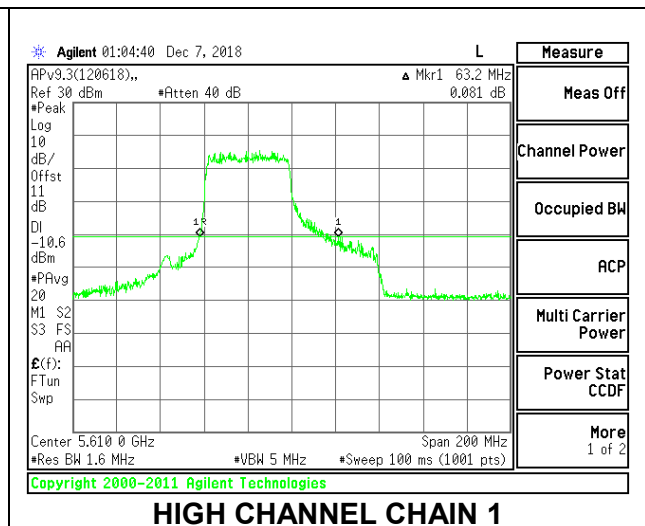

LOW CHANNEL

LOW CHANNEL CHAIN 0

LOW CHANNEL CHAIN 1

HIGH CHANNEL

HIGH CHANNEL CHAIN 0

HIGH CHANNEL CHAIN 1

CHANNEL 138

2TX Antenna 1 + Antenna 2 OFDMA MODE – 484-Tones, RU Index 66