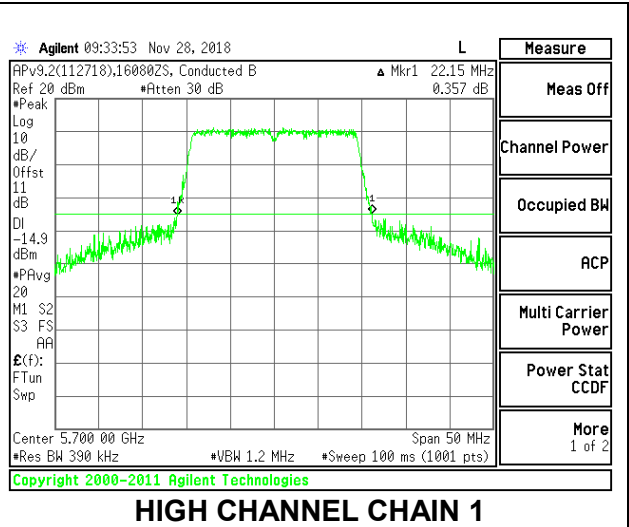

HIGH CHANNEL