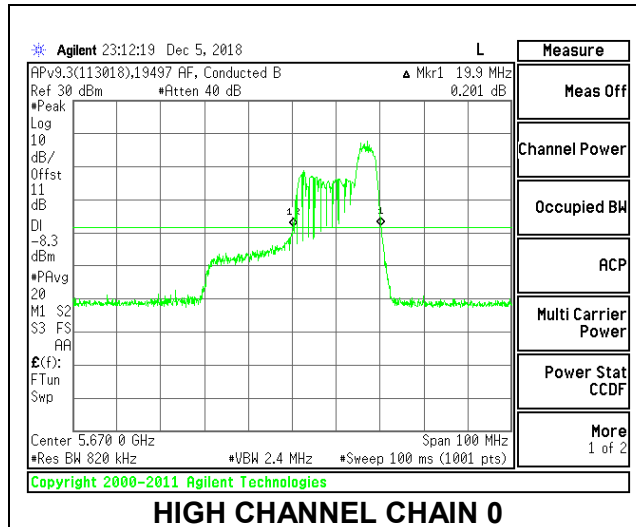

HIGH CHANNEL