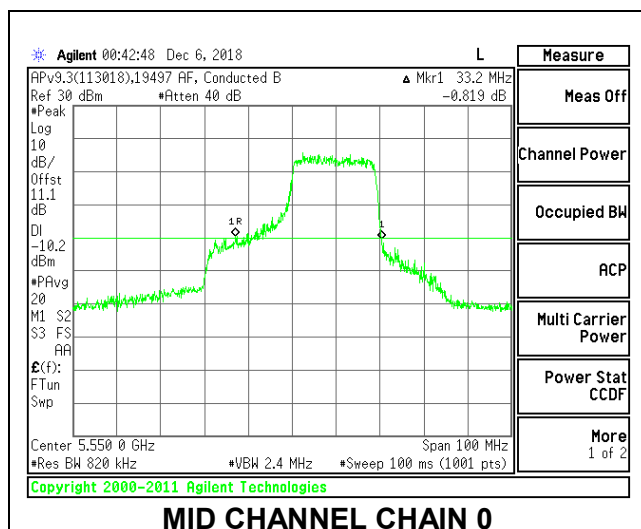

MID CHANNEL