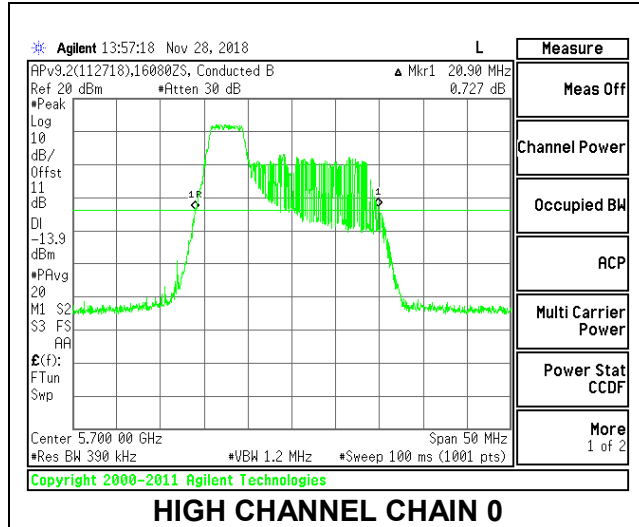

HIGH CHANNEL