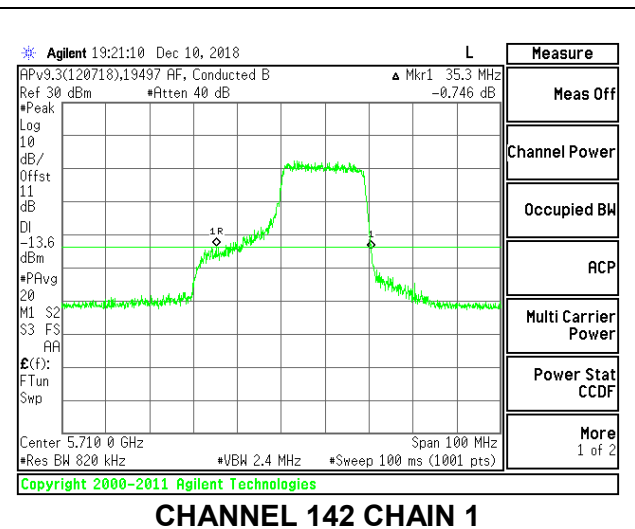

LOW CHANNEL

MID CHANNEL

HIGH CHANNEL

CHANNEL 142

2TX Antenna 1 + Antenna 2 OFDMA MODE – 106-Tones, RU Index 53

Channel	Frequency (MHz)	26 dB Bandwidth Chain 0 (MHz)	26 dB Bandwidth Chain 1 (MHz)
Low	5510	21.30	21.60
Mid	5550	21.30	21.60
High	5670	21.40	21.40
142	5710	25.80	22.60