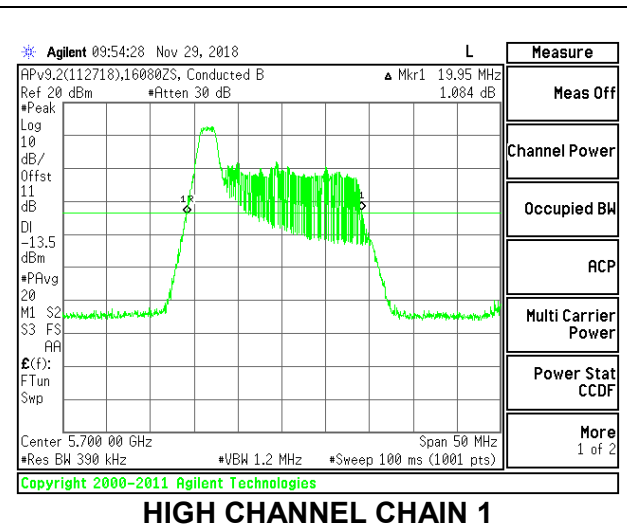

HIGH CHANNEL