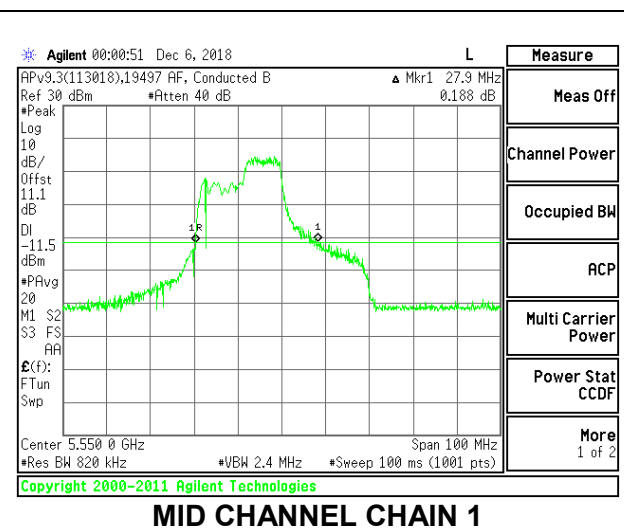

MID CHANNEL