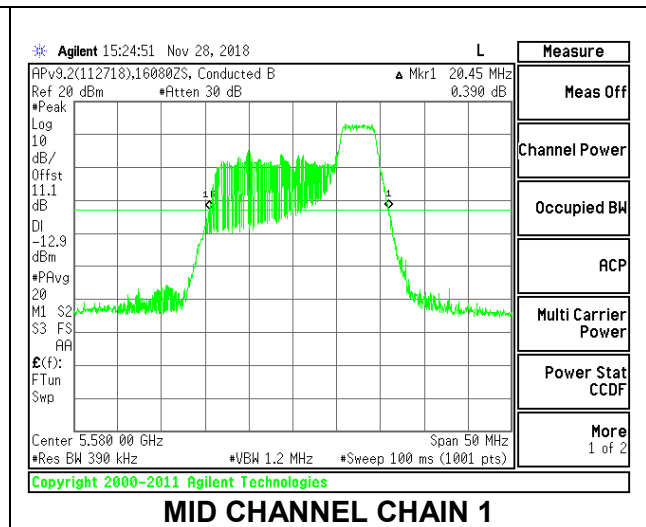

MID CHANNEL