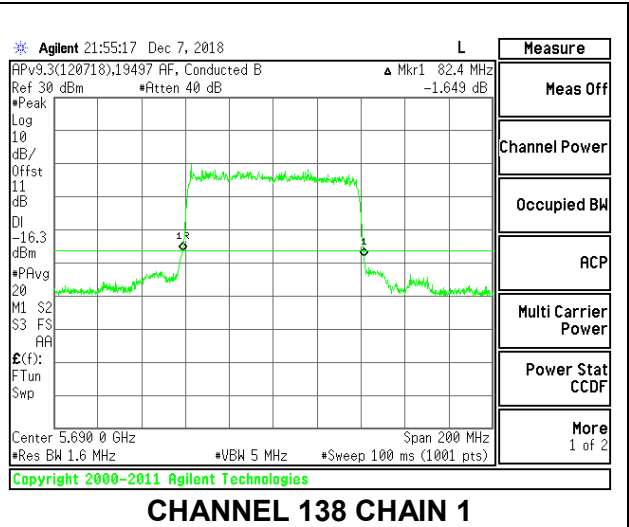

CHANNEL 138