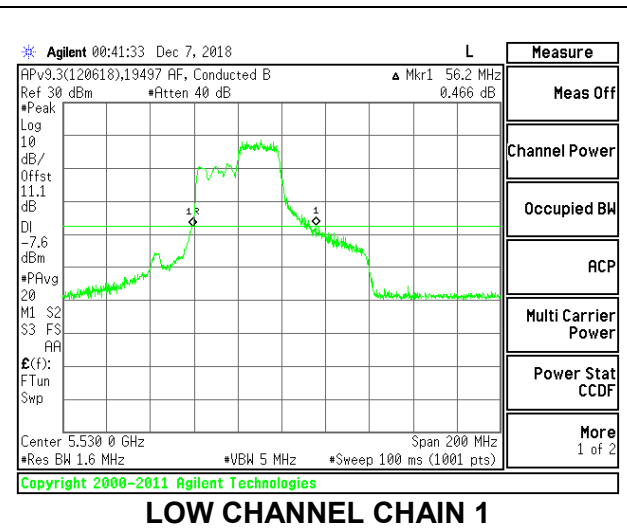

2TX Antenna 1 + Antenna 2 OFDMA MODE – 242-Tones, RU Index 62

Channel	Frequency (MHz)	26 dB Bandwidth Chain 0 (MHz)	26 dB Bandwidth Chain 1 (MHz)
Low	5530	54.20	56.20
High	5610	55.00	57.00
138	5690	55.60	56.60

LOW CHANNEL