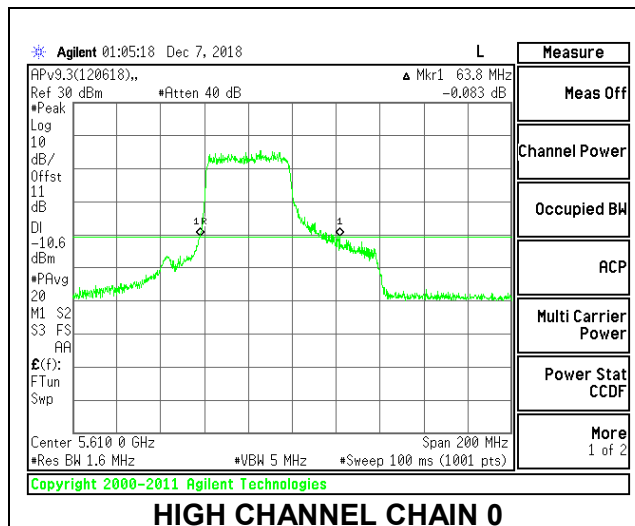

LOW CHANNEL

LOW CHANNEL CHAIN 0

LOW CHANNEL CHAIN 1

HIGH CHANNEL

HIGH CHANNEL CHAIN 0

HIGH CHANNEL CHAIN 1

CHANNEL 138

2TX Antenna 1 + Antenna 2 OFDMA MODE – 484-Tones, RU Index 66