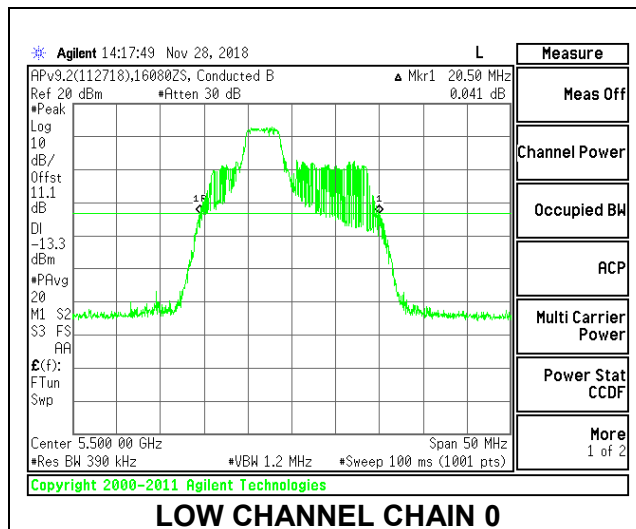

2TX Antenna 1 + Antenna 2 OFDMA MODE – 52-Tones, RU Index 38

Channel	Frequency (MHz)	26 dB Bandwidth Chain 0 (MHz)	26 dB Bandwidth Chain 1 (MHz)
Low	5500	20.50	18.90
Mid	5580	20.35	19.15
High	5700	20.45	19.15
144	5720	20.45	18.95

LOW CHANNEL