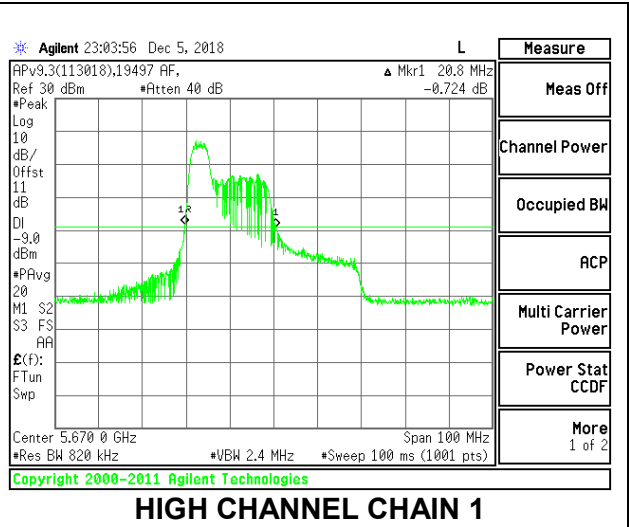

HIGH CHANNEL