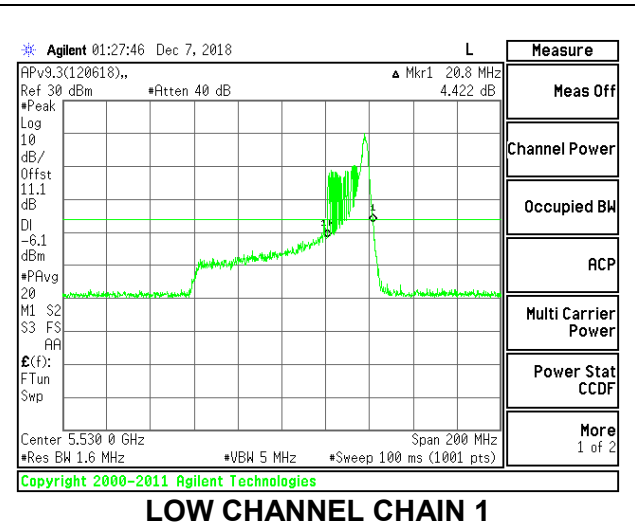

2TX Antenna 1 + Antenna 2 OFDMA MODE – 26-Tones, RU Index 36

Channel	Frequency (MHz)	26 dB Bandwidth Chain 0 (MHz)	26 dB Bandwidth Chain 1 (MHz)
Low	5530	21.80	20.80
High	5610	22.00	21.60
138	5690	26.40	22.20

LOW CHANNEL