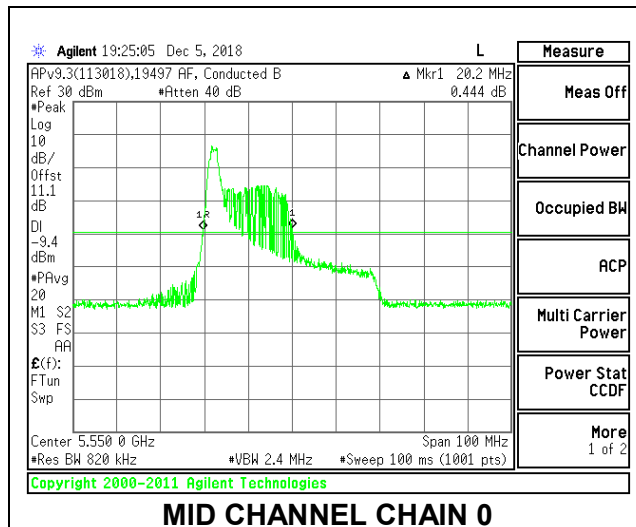

MID CHANNEL