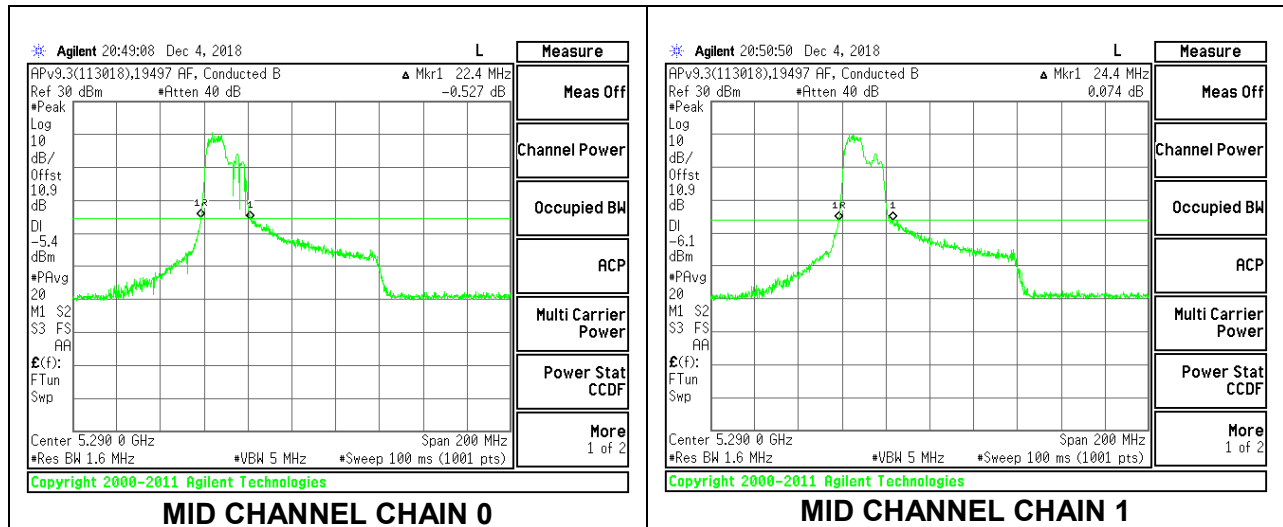

2TX Antenna 1 + Antenna 2 OFDMA MODE – 106-Tones, RU Index 53

Channel	Frequency (MHz)	26 dB Bandwidth Chain 0 (MHz)	26 dB Bandwidth Chain 1 (MHz)
Mid	5290	22.40	24.40

MID CHANNEL