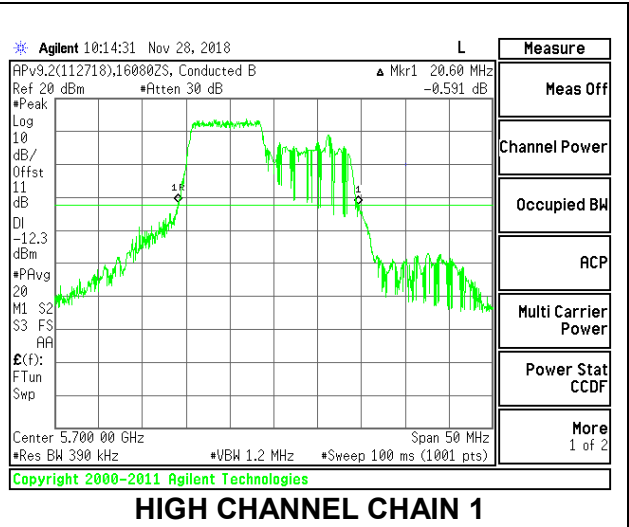

HIGH CHANNEL