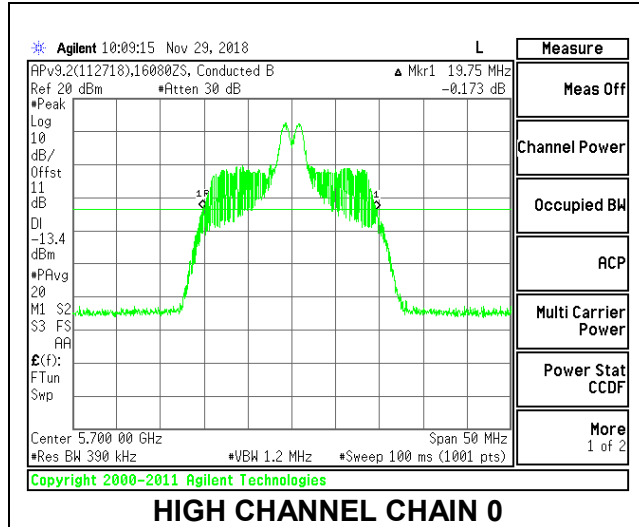

HIGH CHANNEL