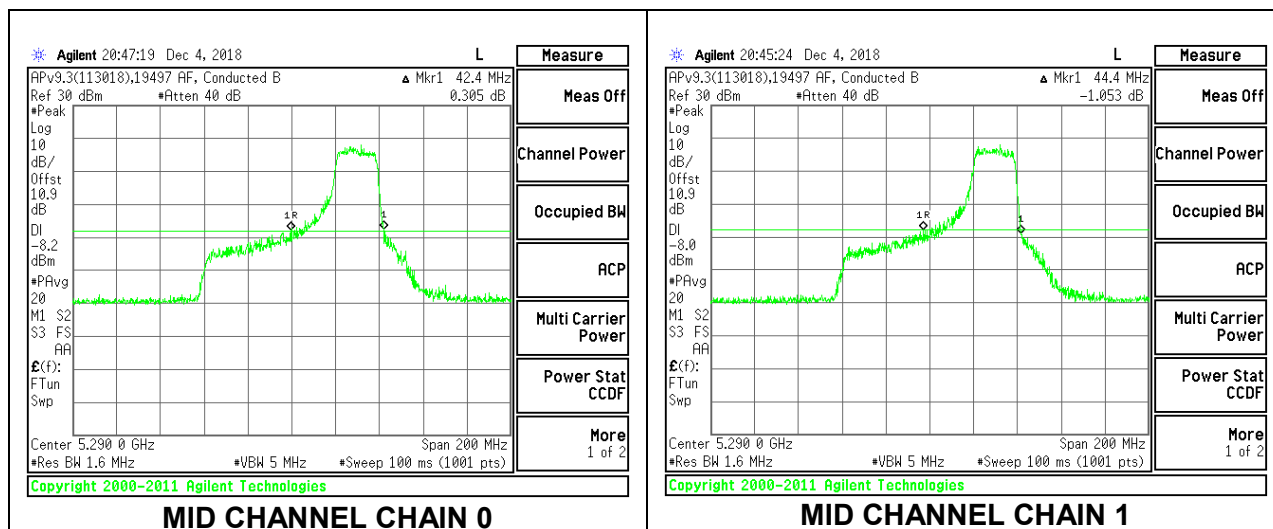

2TX Antenna 1 + Antenna 2 OFDMA MODE – 242-Tones, RU Index 64

Channel	Frequency (MHz)	26 dB Bandwidth Chain 0 (MHz)	26 dB Bandwidth Chain 1 (MHz)
Mid	5290	42.40	44.40

MID CHANNEL