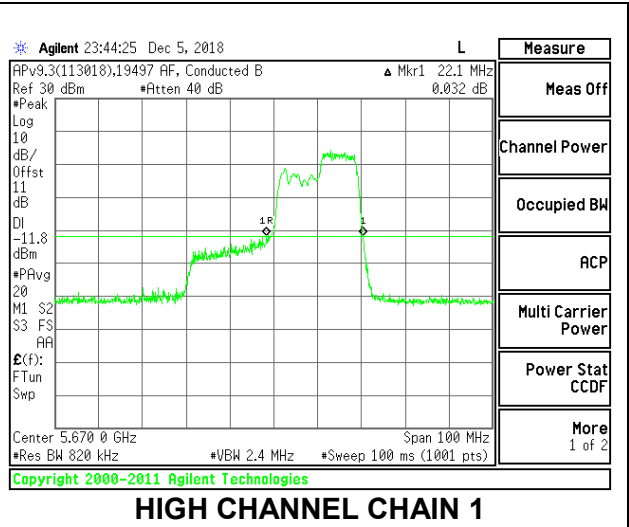

HIGH CHANNEL