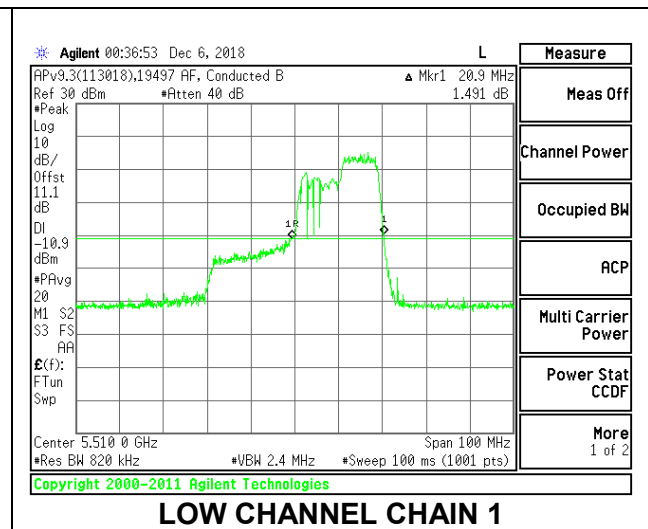

2TX Antenna 1 + Antenna 2 OFDMA MODE – 106-Tones, RU Index 56

Channel	Frequency (MHz)	26 dB Bandwidth Chain 0 (MHz)	26 dB Bandwidth Chain 1 (MHz)
Low	5510	22.10	20.90
Mid	5550	20.70	21.40
High	5670	21.10	22.10
142	5710	27.00	21.70

LOW CHANNEL