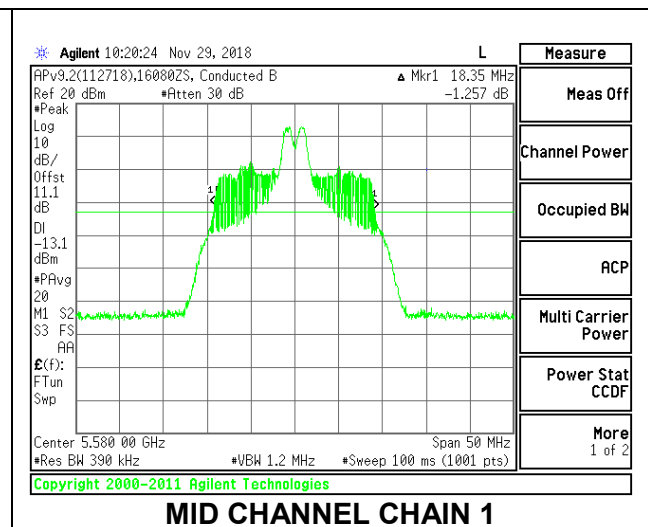

MID CHANNEL