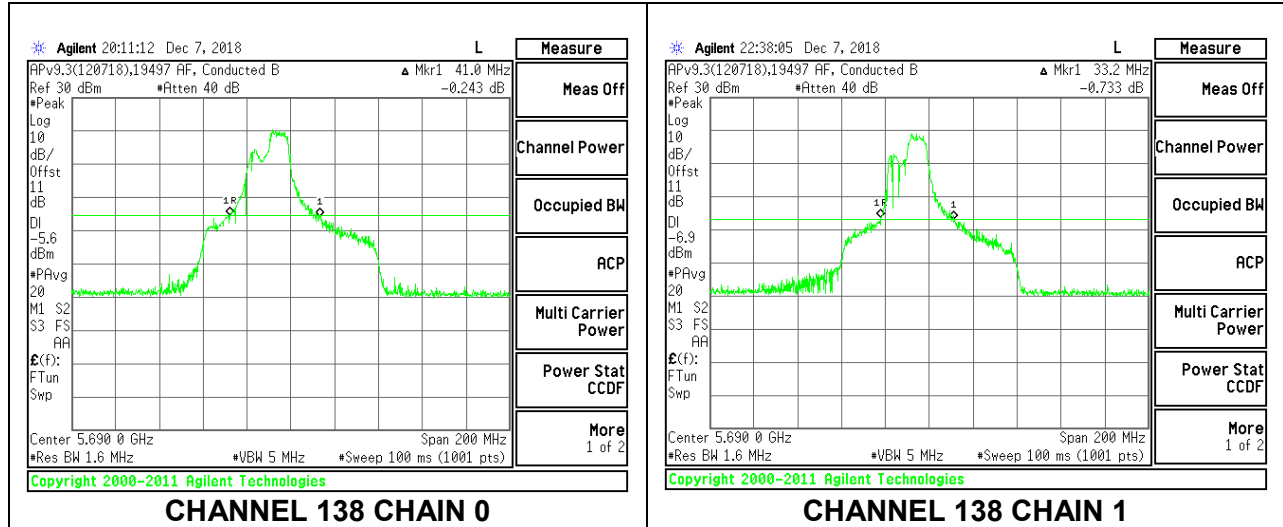

Channel	Frequency (MHz)	26 dB Bandwidth Chain 0 (MHz)	26 dB Bandwidth Chain 1 (MHz)
Low	5530	39.60	32.40
High	5610	38.00	33.60
138	5690	41.00	33.20

LOW CHANNEL

HIGH CHANNEL

CHANNEL 138

2TX Antenna 1 + Antenna 2 OFDMA MODE – 106-Tones, RU Index 60