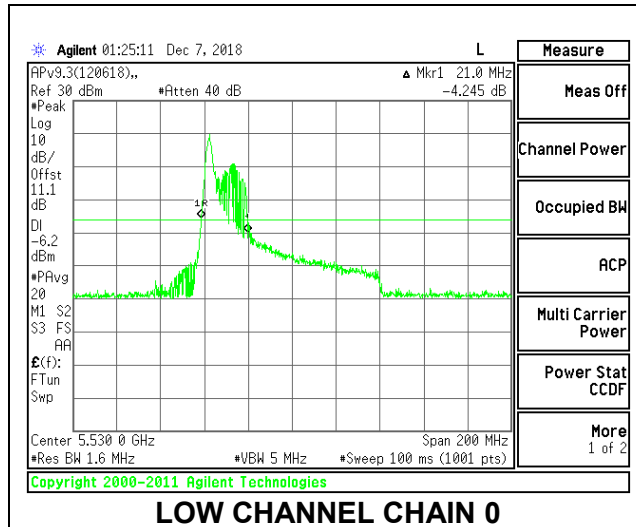

2TX Antenna 1 + Antenna 2 OFDMA MODE – 26-Tones, RU Index 0

Channel	Frequency (MHz)	26 dB Bandwidth Chain 0 (MHz)	26 dB Bandwidth Chain 1 (MHz)
Low	5530	21.00	21.60
High	5610	21.20	21.40
138	5690	23.00	24.20

LOW CHANNEL

LOW CHANNEL CHAIN 0