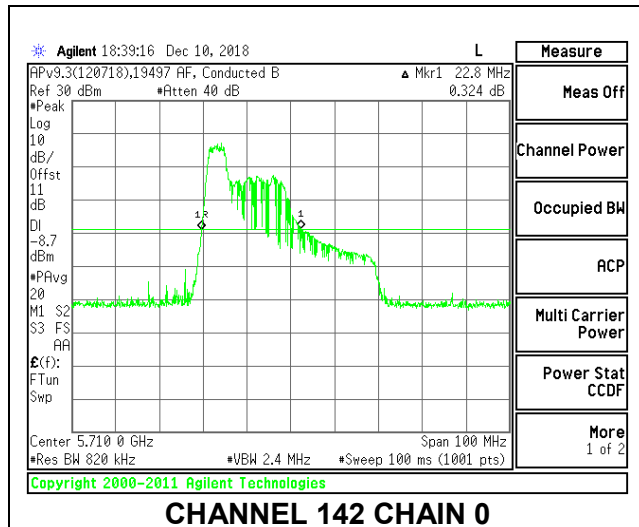

LOW CHANNEL

MID CHANNEL

HIGH CHANNEL

CHANNEL 142

2TX Antenna 1 + Antenna 2 OFDMA MODE – 52-Tones, RU Index 40

Channel	Frequency (MHz)	26 dB Bandwidth Chain 0 (MHz)	26 dB Bandwidth Chain 1 (MHz)
Low	5510	26.10	25.40
Mid	5550	26.00	25.60
High	5670	26.80	25.40
142	5710	26.70	25.60