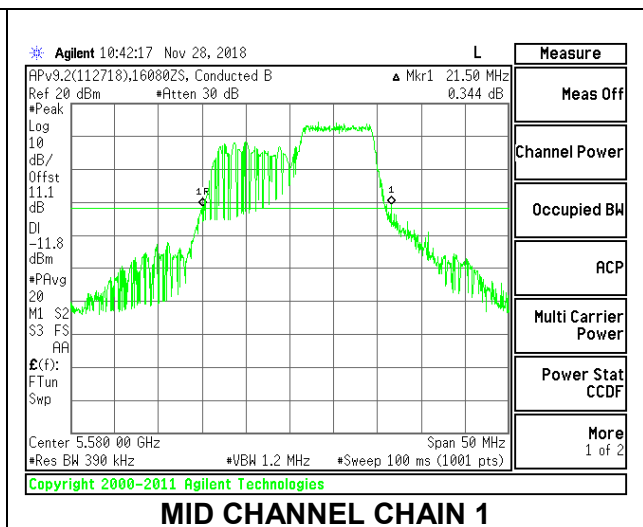

MID CHANNEL