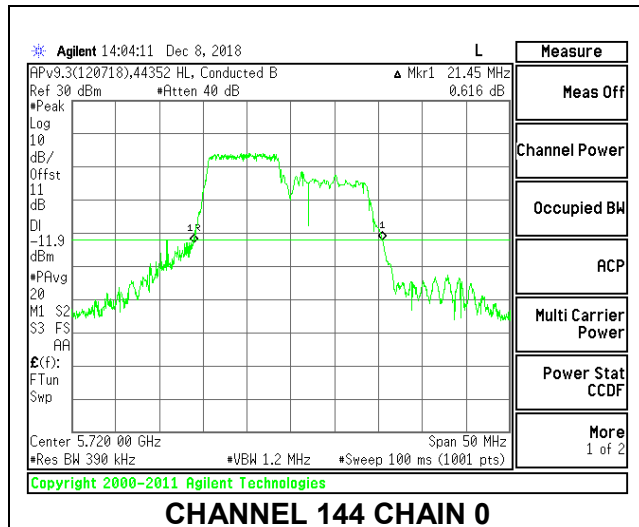

LOW CHANNEL

MID CHANNEL

HIGH CHANNEL

CHANNEL 144

2TX Antenna 1 + Antenna 2 OFDMA MODE – 106-Tones, RU Index 54

Channel	Frequency (MHz)	26 dB Bandwidth Chain 0 (MHz)	26 dB Bandwidth Chain 1 (MHz)
Low	5500	21.80	20.75
Mid	5580	21.90	21.50
High	5700	21.80	21.05
144	5720	23.40	20.80