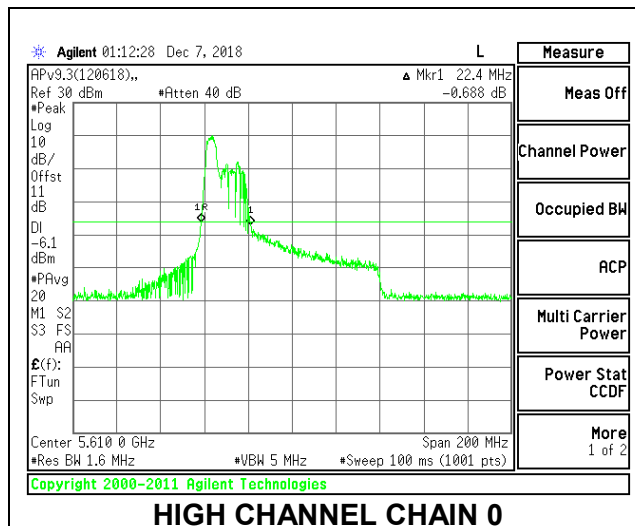

HIGH CHANNEL