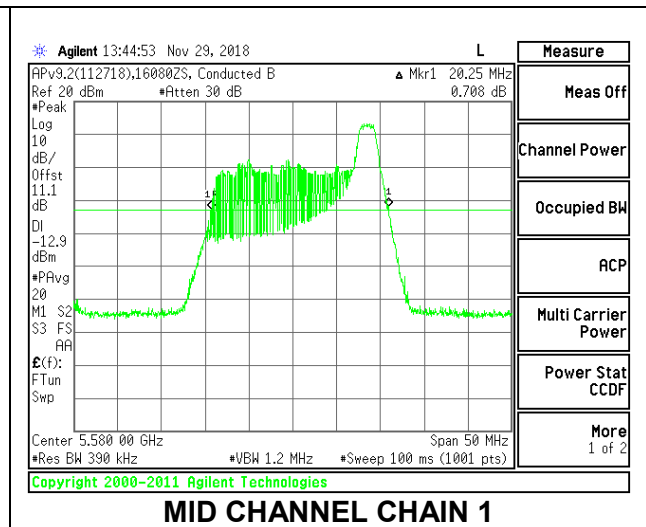

MID CHANNEL