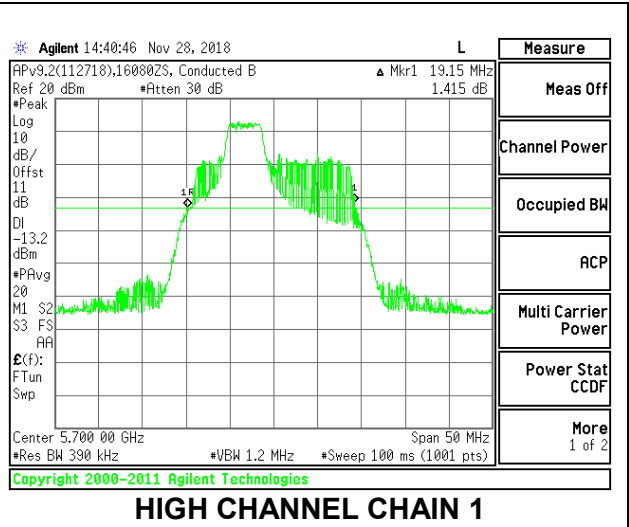

HIGH CHANNEL