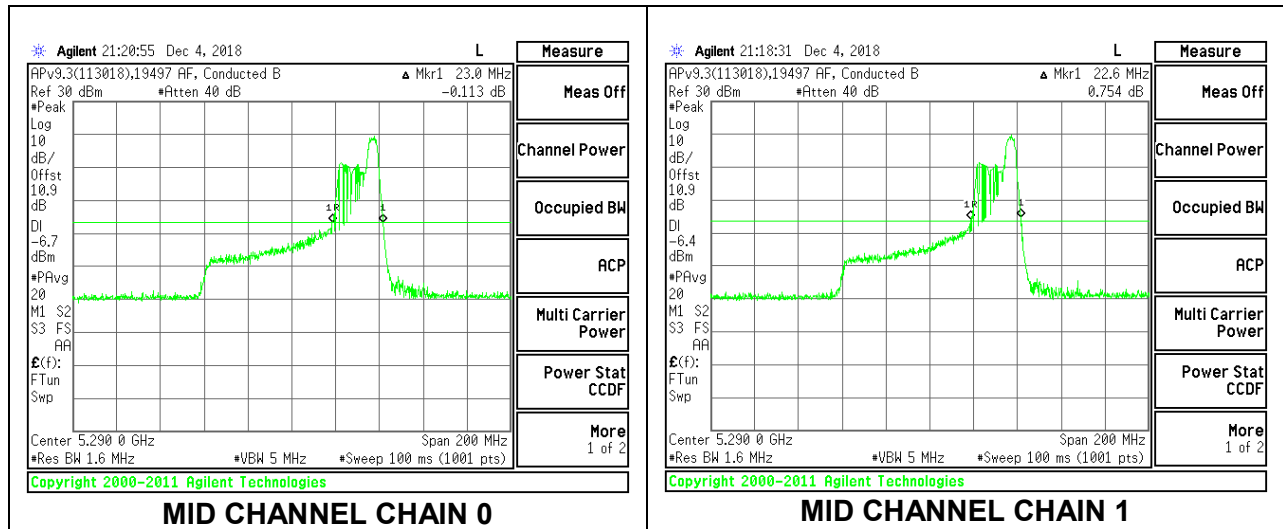

2TX Antenna 1 + Antenna 2 OFDMA MODE – 52-Tones, RU Index 52

Channel	Frequency (MHz)	26 dB Bandwidth Chain 0 (MHz)	26 dB Bandwidth Chain 1 (MHz)
Mid	5290	23.00	22.60

MID CHANNEL