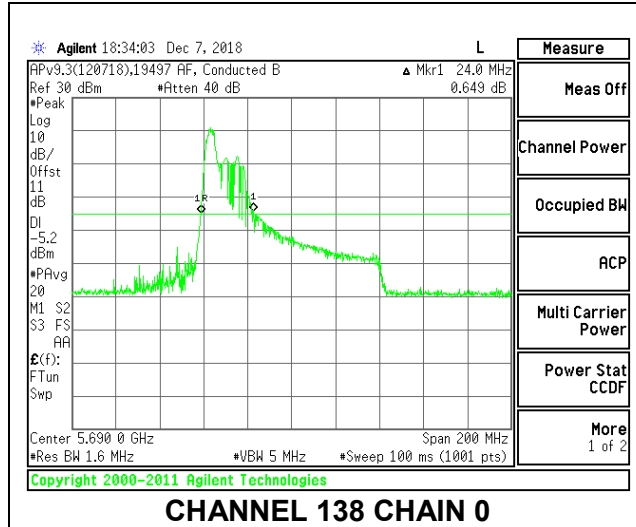

CHANNEL 138