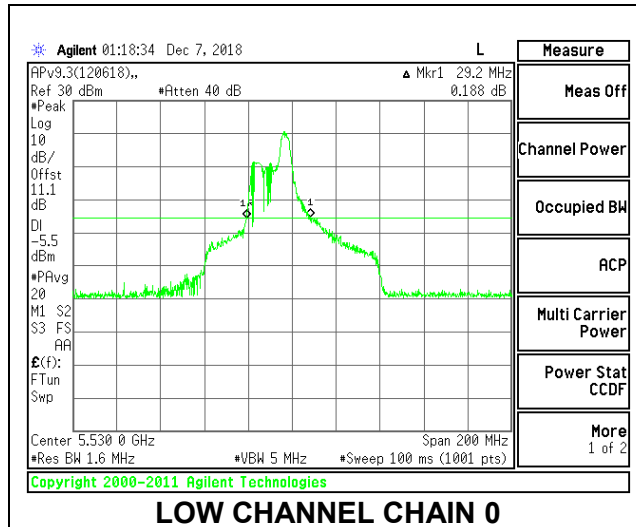

2TX Antenna 1 + Antenna 2 OFDMA MODE – 52-Tones, RU Index 44

Channel	Frequency (MHz)	26 dB Bandwidth Chain 0 (MHz)	26 dB Bandwidth Chain 1 (MHz)
Low	5530	29.20	30.20
High	5610	31.40	30.60
138	5690	36.80	29.20

LOW CHANNEL