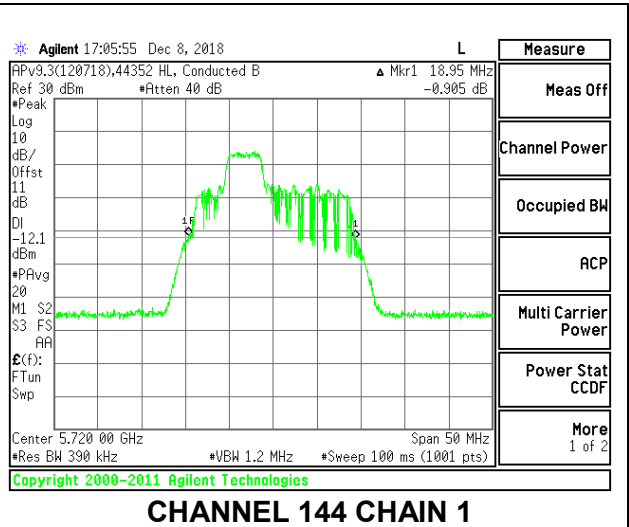

LOW CHANNEL

MID CHANNEL

HIGH CHANNEL

CHANNEL 144

2TX Antenna 1 + Antenna 2 OFDMA MODE – 52-Tones, RU Index 40

Channel	Frequency (MHz)	26 dB Bandwidth Chain 0 (MHz)	26 dB Bandwidth Chain 1 (MHz)
Low	5500	21.60	20.35
Mid	5580	21.45	20.45
High	5700	21.50	20.35
144	5720	21.55	20.30