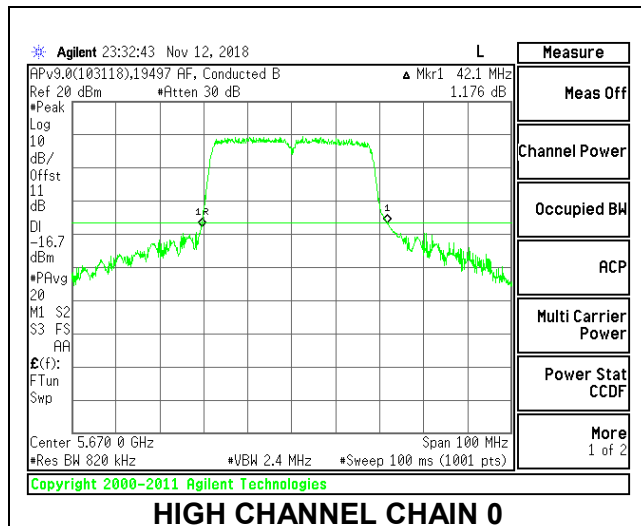

LOW CHANNEL

MID CHANNEL

HIGH CHANNEL

CHANNEL 144

8.2.17. 802.11n HT40 MODE IN THE 5.6 GHz BAND

2TX Antenna 1 + Antenna 2 CDD MODE

Channel	Frequency (MHz)	26 dB Bandwidth Chain 0 (MHz)	26 dB Bandwidth Chain 1 (MHz)
Low	5510	42.50	42.50
Mid	5550	42.50	42.40
High	5670	42.10	41.90
142	5710	42.60	45.30

LOW CHANNEL

MID CHANNEL

HIGH CHANNEL

CHANNEL 142

8.2.18. 802.11ac VHT80 MODE IN THE 5.6 GHz BAND

2TX Antenna 1 + Antenna 2 CDD MODE

Channel	Frequency (MHz)	26 dB Bandwidth Chain 0 (MHz)	26 dB Bandwidth Chain 1 (MHz)
Low	5530	85.60	85.00
High	5610	85.60	83.40
138	5690	86.20	86.20