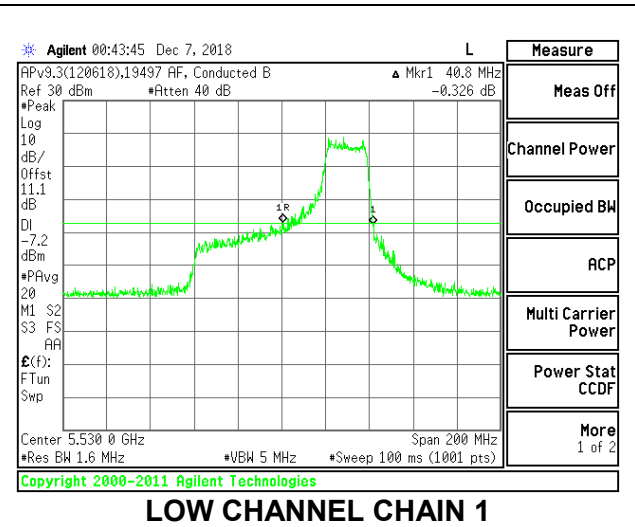

2TX Antenna 1 + Antenna 2 OFDMA MODE – 242-Tones, RU Index 64

Channel	Frequency (MHz)	26 dB Bandwidth Chain 0 (MHz)	26 dB Bandwidth Chain 1 (MHz)
Low	5530	40.00	40.80
High	5610	44.40	43.20
138	5690	53.80	44.80

LOW CHANNEL