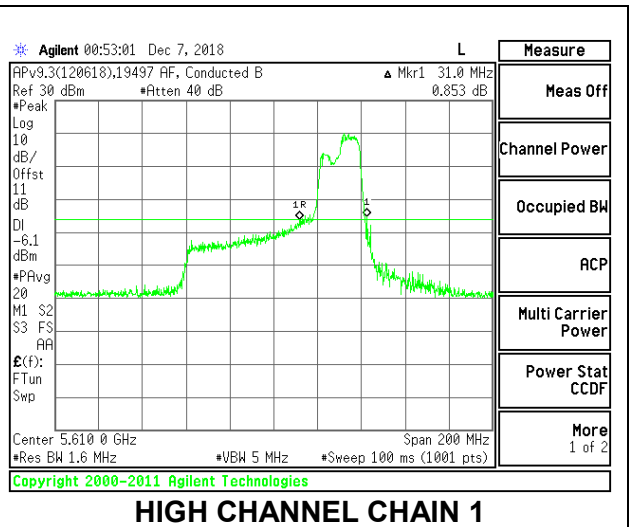

HIGH CHANNEL CHAIN 1