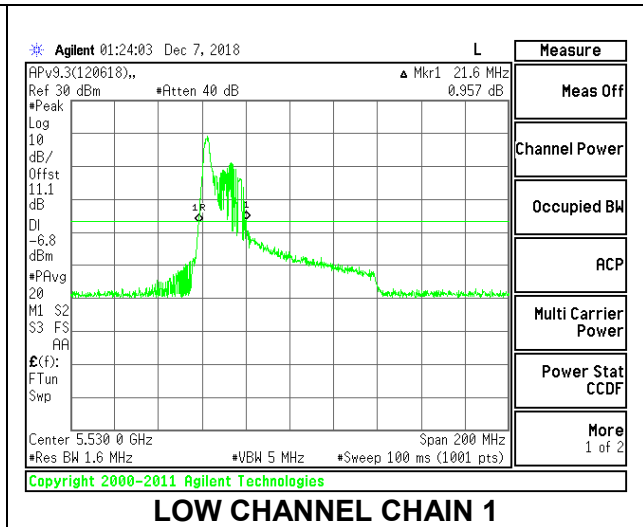

LOW CHANNEL CHAIN 1

HIGH CHANNEL