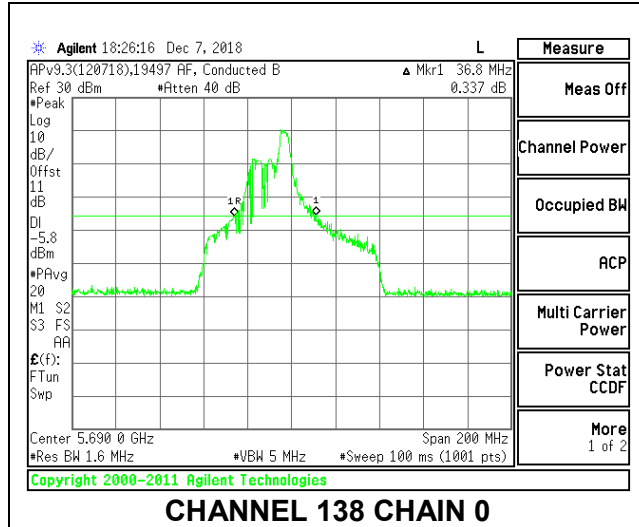

CHANNEL 138