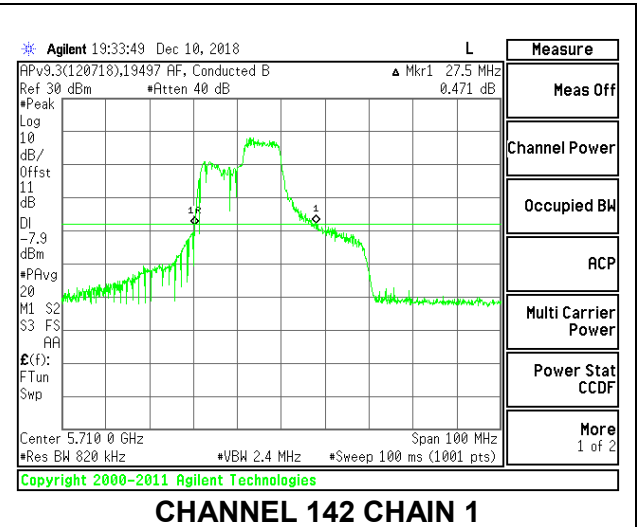

LOW CHANNEL

MID CHANNEL

HIGH CHANNEL

CHANNEL 142

2TX Antenna 1 + Antenna 2 OFDMA MODE – 106-Tones, RU Index 56

Channel	Frequency (MHz)	26 dB Bandwidth Chain 0 (MHz)	26 dB Bandwidth Chain 1 (MHz)
Low	5510	22.10	20.90
Mid	5550	20.70	21.40
High	5670	21.10	22.10
142	5710	27.00	21.70