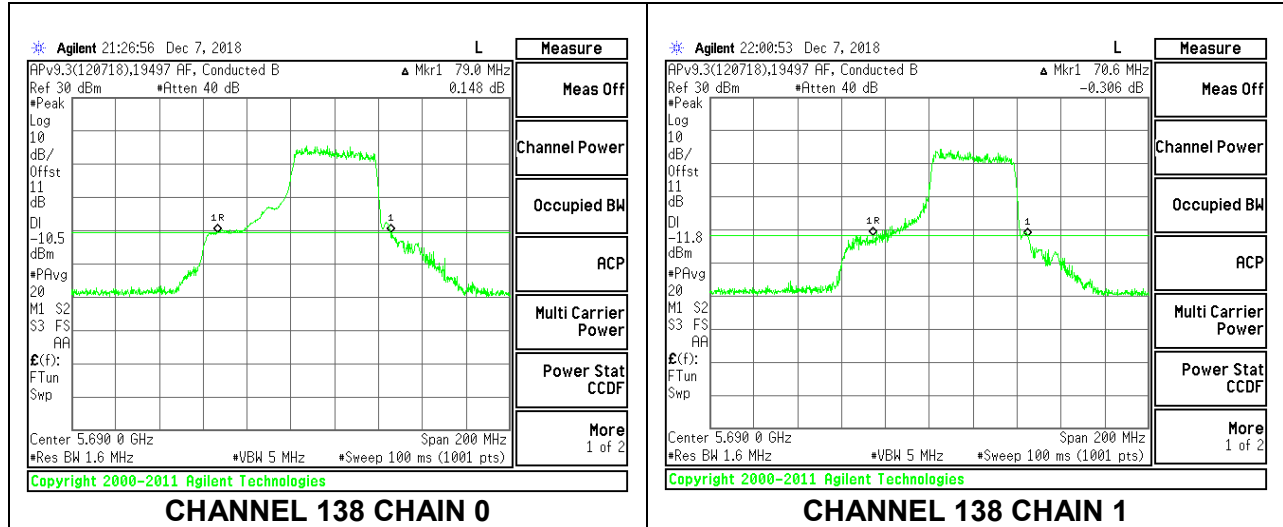

Channel	Frequency (MHz)	26 dB Bandwidth Chain 0 (MHz)	26 dB Bandwidth Chain 1 (MHz)
Low	5530	71.40	71.80
High	5610	66.40	72.00
138	5690	79.00	70.60

LOW CHANNEL

HIGH CHANNEL

CHANNEL 138

2TX Antenna 1 + Antenna 2 OFDMA MODE – 242-Tones, RU Index 61