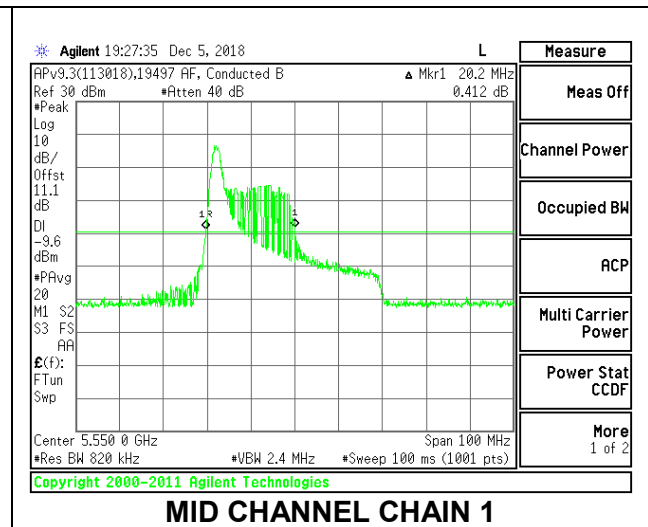

MID CHANNEL