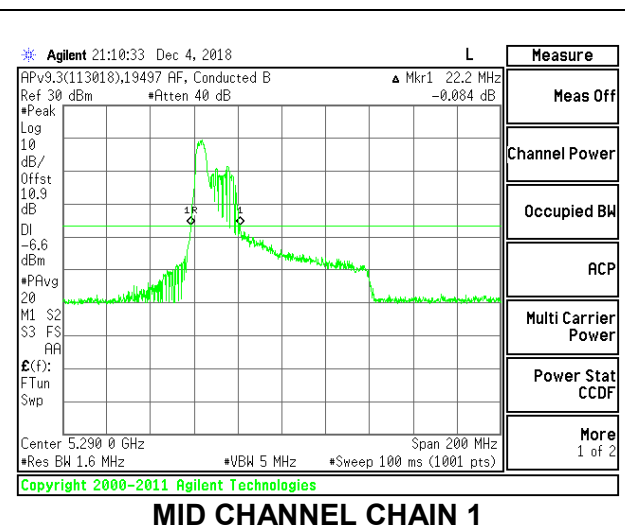

Channel	Frequency (MHz)	26 dB Bandwidth Chain 0 (MHz)	26 dB Bandwidth Chain 1 (MHz)
Mid	5290	26.60	23.60

MID CHANNEL

2TX Antenna 1 + Antenna 2 OFDMA MODE – 52-Tones, RU Index 37

Channel	Frequency (MHz)	26 dB Bandwidth Chain 0 (MHz)	26 dB Bandwidth Chain 1 (MHz)
Mid	5290	22.40	22.20

MID CHANNEL

2TX Antenna 1 + Antenna 2 OFDMA MODE – 52-Tones, RU Index 44

Channel	Frequency (MHz)	26 dB Bandwidth Chain 0 (MHz)	26 dB Bandwidth Chain 1 (MHz)
Mid	5290	30.20	31.80

MID CHANNEL

2TX Antenna 1 + Antenna 2 OFDMA MODE – 52-Tones, RU Index 52