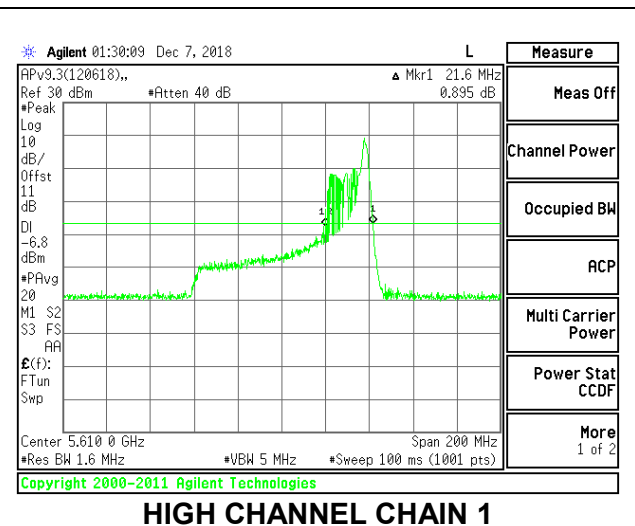

HIGH CHANNEL