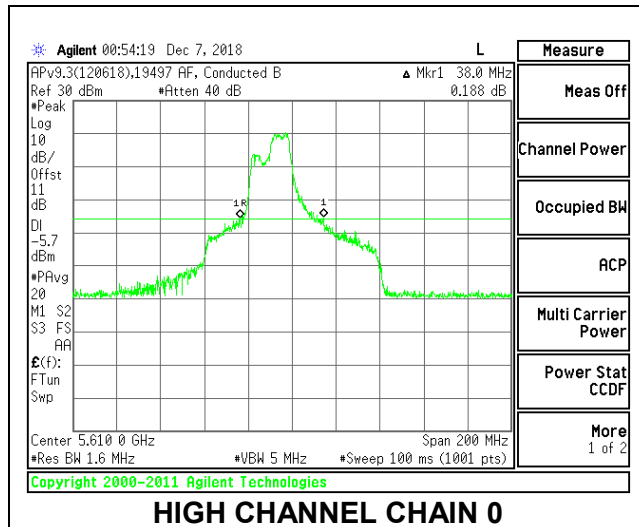

HIGH CHANNEL