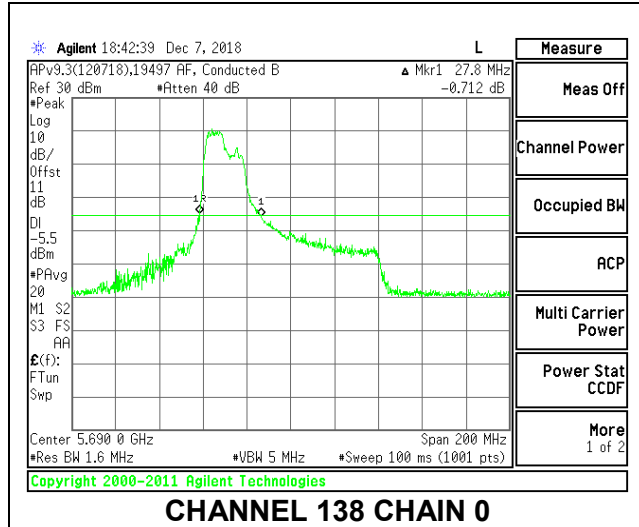

Channel	Frequency (MHz)	26 dB Bandwidth Chain 0 (MHz)	26 dB Bandwidth Chain 1 (MHz)
Low	5530	25.20	24.00
High	5610	22.40	24.80
138	5690	27.80	27.00

LOW CHANNEL

HIGH CHANNEL

CHANNEL 138

2TX Antenna 1 + Antenna 2 OFDMA MODE – 106-Tones, RU Index 56