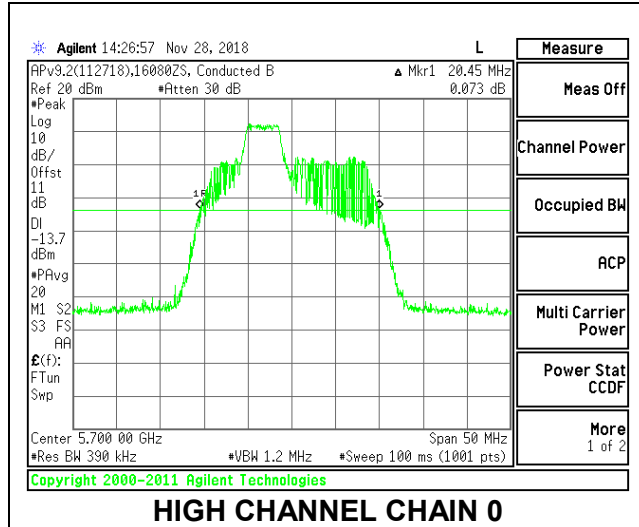

HIGH CHANNEL