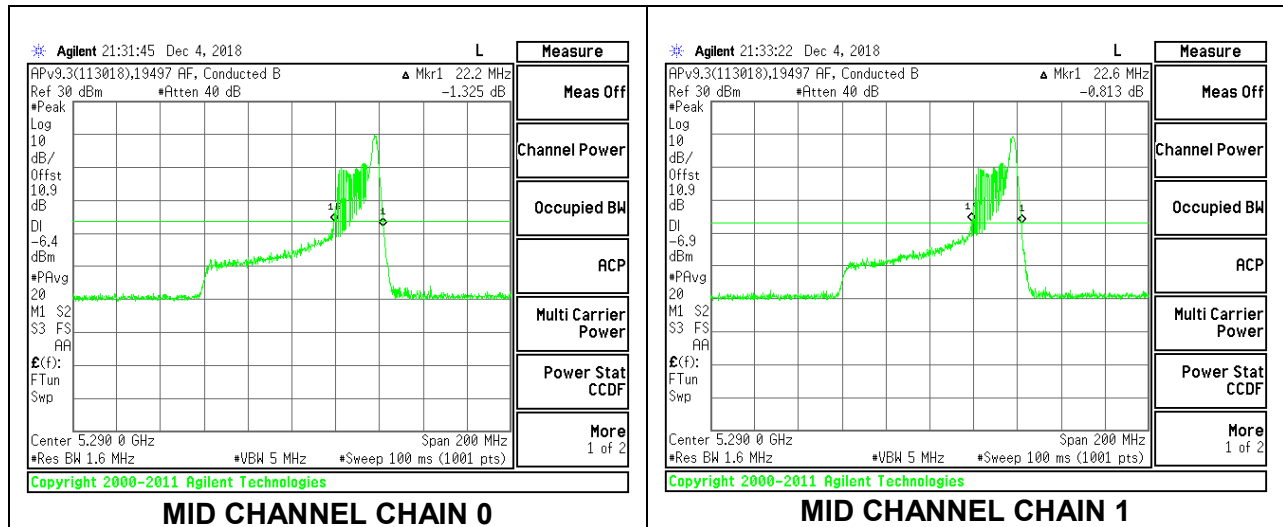

MID CHANNEL

2TX Antenna 1 + Antenna 2 OFDMA MODE – 26-Tones, RU Index 18

Channel	Frequency (MHz)	26 dB Bandwidth Chain 0 (MHz)	26 dB Bandwidth Chain 1 (MHz)
Mid	5290	39.80	39.60

MID CHANNEL

2TX Antenna 1 + Antenna 2 OFDMA MODE – 26-Tones, RU Index 36

Channel	Frequency (MHz)	26 dB Bandwidth Chain 0 (MHz)	26 dB Bandwidth Chain 1 (MHz)
Mid	5290	22.20	22.60

MID CHANNEL

8.2.15. 802.11a MODE IN THE 5.6 GHz BAND

2TX Antenna 1 + Antenna 2 CDD MODE

Channel	Frequency (MHz)	26 dB Bandwidth	
		Chain 0 (MHz)	Chain 1 (MHz)
Low	5500	21.85	22.20
Mid	5580	21.85	22.05
High	5700	21.90	22.25
144	5720	21.95	22.05