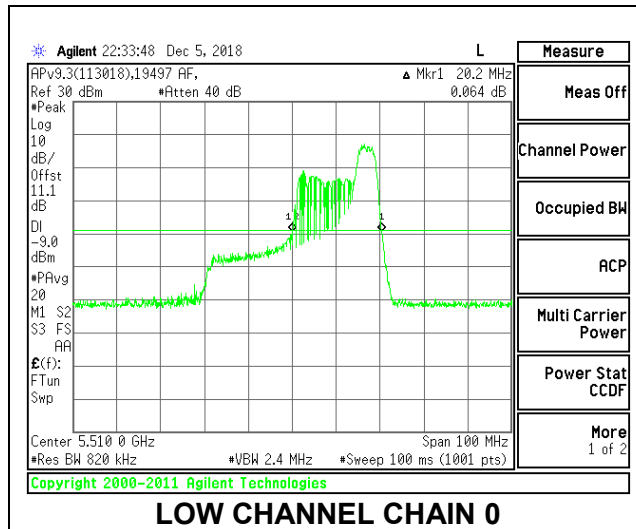

2TX Antenna 1 + Antenna 2 OFDMA MODE – 52-Tones, RU Index 44

Channel	Frequency (MHz)	26 dB Bandwidth Chain 0 (MHz)	26 dB Bandwidth Chain 1 (MHz)
Low	5510	20.20	20.20
Mid	5550	20.00	20.20
High	5670	19.90	20.10
142	5710	23.40	20.00

LOW CHANNEL