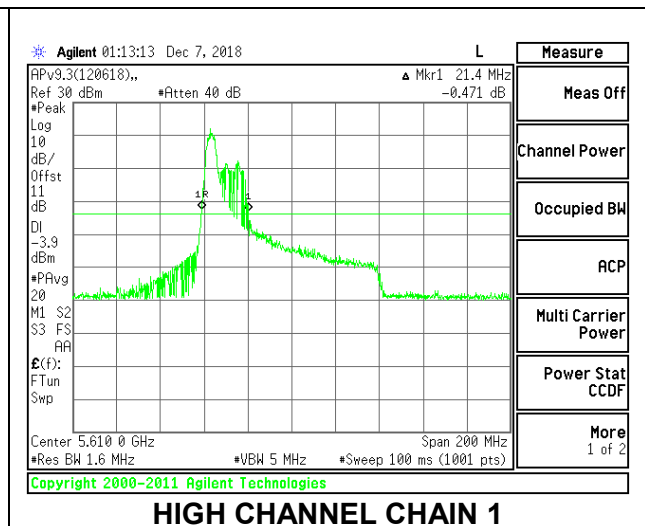

HIGH CHANNEL