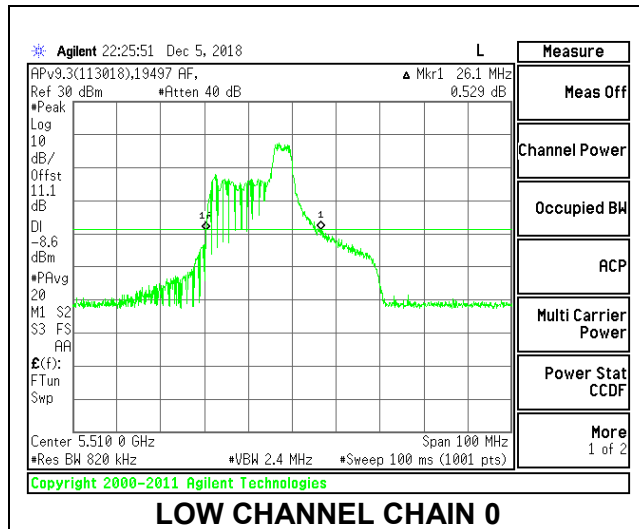

2TX Antenna 1 + Antenna 2 OFDMA MODE – 52-Tones, RU Index 40

Channel	Frequency (MHz)	26 dB Bandwidth Chain 0 (MHz)	26 dB Bandwidth Chain 1 (MHz)
Low	5510	26.10	25.40
Mid	5550	26.00	25.60
High	5670	26.80	25.40
142	5710	26.70	25.60

LOW CHANNEL