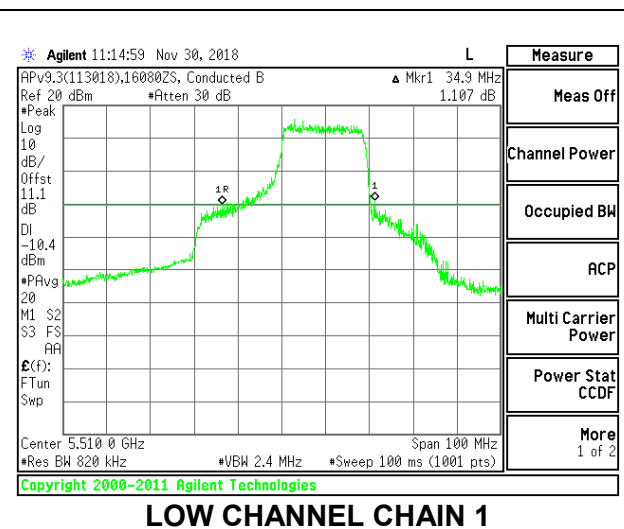

2TX Antenna 1 + Antenna 2 OFDMA MODE – 242-Tones, RU Index 62

Channel	Frequency (MHz)	26 dB Bandwidth Chain 0 (MHz)	26 dB Bandwidth Chain 1 (MHz)
Low	5510	35.10	34.90
Mid	5550	33.20	35.10
High	5670	34.90	35.10
142	5710	35.00	35.30

LOW CHANNEL