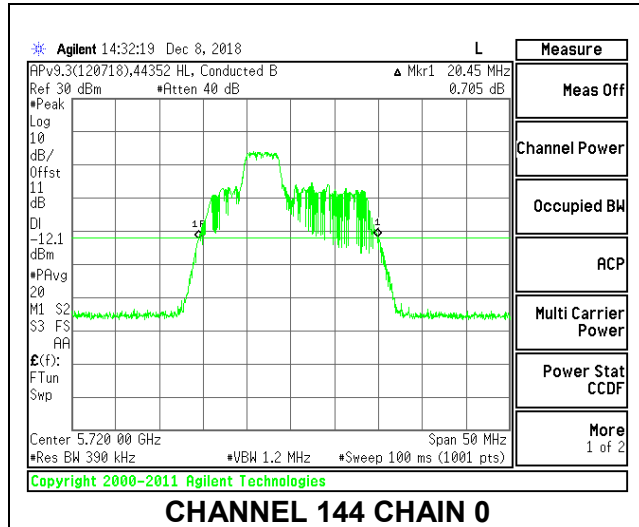

LOW CHANNEL

MID CHANNEL

HIGH CHANNEL

CHANNEL 144

2TX Antenna 1 + Antenna 2 OFDMA MODE – 52-Tones, RU Index 40

Channel	Frequency (MHz)	26 dB Bandwidth Chain 0 (MHz)	26 dB Bandwidth Chain 1 (MHz)
Low	5500	21.60	20.35
Mid	5580	21.45	20.45
High	5700	21.50	20.35
144	5720	21.55	20.30