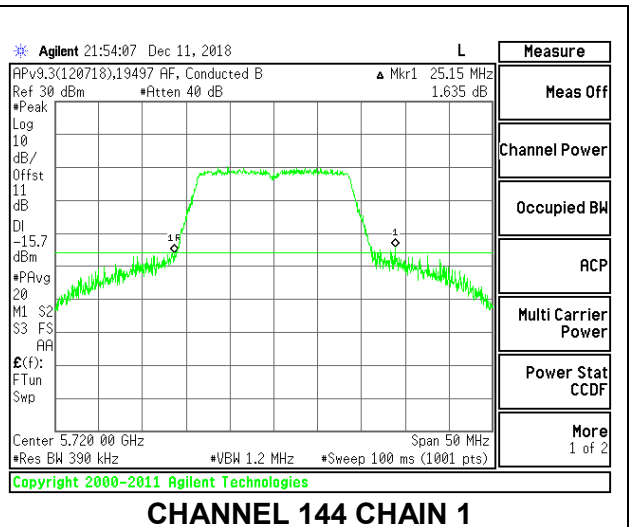

LOW CHANNEL

MID CHANNEL

HIGH CHANNEL

CHANNEL 144

8.2.17. 802.11n HT40 MODE IN THE 5.6 GHz BAND

2TX Antenna 1 + Antenna 2 CDD MODE

Channel	Frequency (MHz)	26 dB Bandwidth Chain 0 (MHz)	26 dB Bandwidth Chain 1 (MHz)
Low	5510	42.50	42.50
Mid	5550	42.50	42.40
High	5670	42.10	41.90
142	5710	42.60	45.30

LOW CHANNEL

MID CHANNEL

HIGH CHANNEL

CHANNEL 142

8.2.18. 802.11ac VHT80 MODE IN THE 5.6 GHz BAND

2TX Antenna 1 + Antenna 2 CDD MODE

Channel	Frequency (MHz)	26 dB Bandwidth Chain 0 (MHz)	26 dB Bandwidth Chain 1 (MHz)
Low	5530	85.60	85.00
High	5610	85.60	83.40
138	5690	86.20	86.20