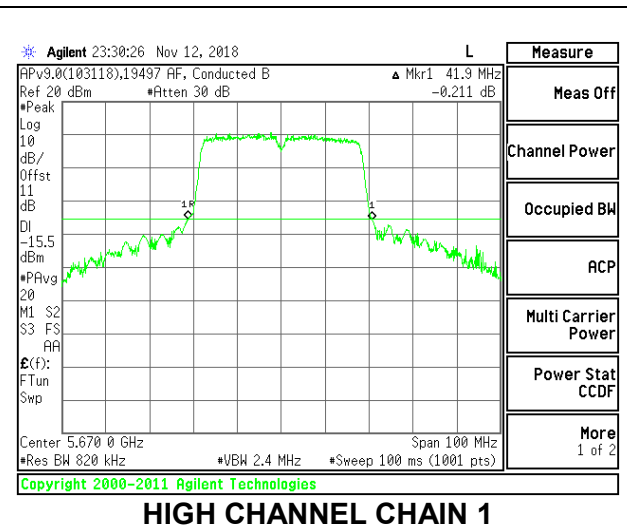

LOW CHANNEL

MID CHANNEL

HIGH CHANNEL

CHANNEL 144

8.2.17. 802.11n HT40 MODE IN THE 5.6 GHz BAND

2TX Antenna 1 + Antenna 2 CDD MODE

Channel	Frequency (MHz)	26 dB Bandwidth Chain 0 (MHz)	26 dB Bandwidth Chain 1 (MHz)
Low	5510	42.50	42.50
Mid	5550	42.50	42.40
High	5670	42.10	41.90
142	5710	42.60	45.30

LOW CHANNEL

MID CHANNEL

HIGH CHANNEL

CHANNEL 142

8.2.18. 802.11ac VHT80 MODE IN THE 5.6 GHz BAND

2TX Antenna 1 + Antenna 2 CDD MODE

Channel	Frequency (MHz)	26 dB Bandwidth Chain 0 (MHz)	26 dB Bandwidth Chain 1 (MHz)
Low	5530	85.60	85.00
High	5610	85.60	83.40
138	5690	86.20	86.20