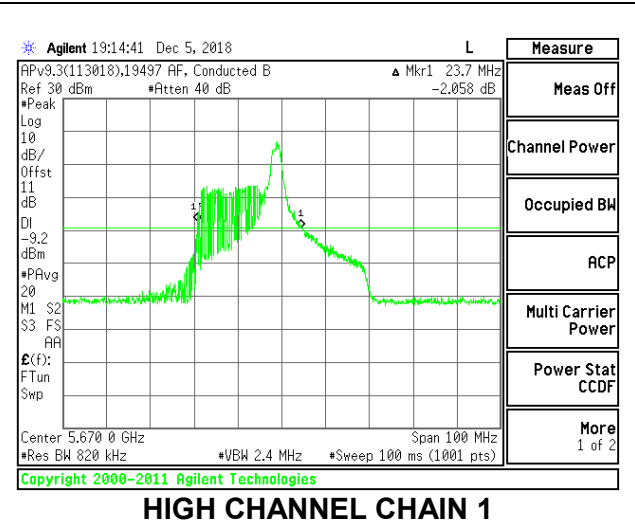

HIGH CHANNEL