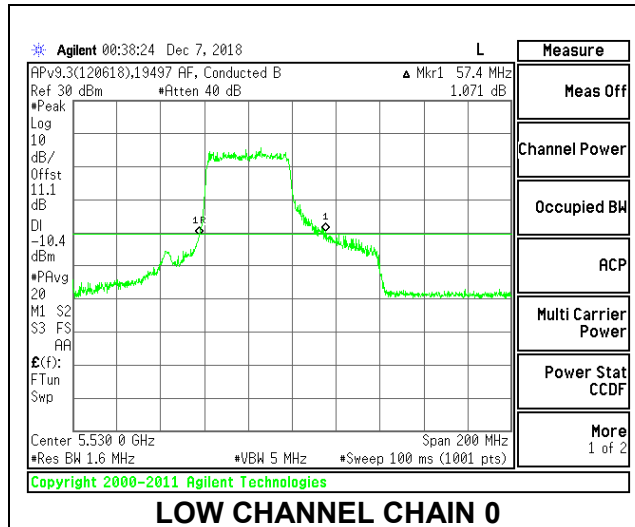

2TX Antenna 1 + Antenna 2 OFDMA MODE – 484-Tones, RU Index 65

Channel	Frequency (MHz)	26 dB Bandwidth Chain 0 (MHz)	26 dB Bandwidth Chain 1 (MHz)
Low	5530	57.40	64.40
High	5610	63.80	63.20
138	5690	74.60	60.20

LOW CHANNEL

LOW CHANNEL CHAIN 0