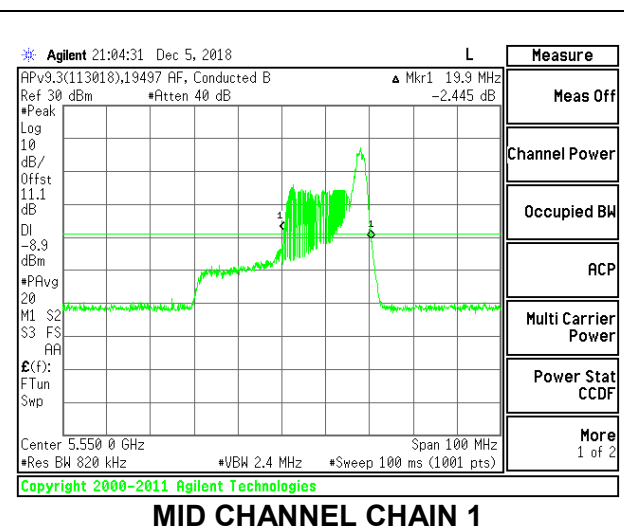

LOW CHANNEL

MID CHANNEL

HIGH CHANNEL

CHANNEL 142

2TX Antenna 1 + Antenna 2 OFDMA MODE – 26-Tones, RU Index 17

Channel	Frequency (MHz)	26 dB Bandwidth Chain 0 (MHz)	26 dB Bandwidth Chain 1 (MHz)
Low	5510	20.10	19.60
Mid	5550	19.90	19.90
High	5670	19.80	19.90
142	5710	21.80	20.10

LOW CHANNEL

MID CHANNEL

HIGH CHANNEL

CHANNEL 142

8.2.21. 802.11ax HE80 MODE IN THE 5.6 GHz BAND

2TX Antenna 1 + Antenna 2 OFDMA MODE – 996-Tones, RU Index 67

Channel	Frequency (MHz)	26 dB Bandwidth Chain 0 (MHz)	26 dB Bandwidth Chain 1 (MHz)
Low	5530	83.40	84.00
High	5610	83.20	83.80
138	5690	82.60	82.40