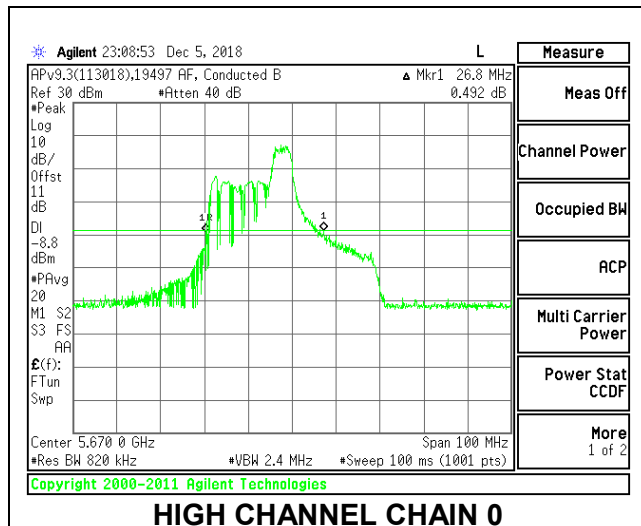

HIGH CHANNEL