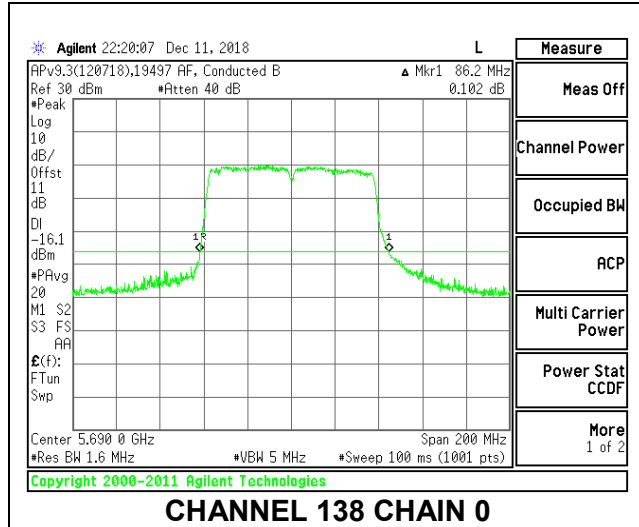

LOW CHANNEL

MID CHANNEL

HIGH CHANNEL

CHANNEL 142

8.2.18. 802.11ac VHT80 MODE IN THE 5.6 GHz BAND

2TX Antenna 1 + Antenna 2 CDD MODE

Channel	Frequency (MHz)	26 dB Bandwidth Chain 0 (MHz)	26 dB Bandwidth Chain 1 (MHz)
Low	5530	85.60	85.00
High	5610	85.60	83.40
138	5690	86.20	86.20

LOW CHANNEL

HIGH CHANNEL

CHANNEL 138

8.2.19. 802.11ax HE20 MODE IN THE 5.6 GHz BAND

2TX Antenna 1 + Antenna 2 OFDMA MODE – 242-Tones, RU Index 61

Channel	Frequency (MHz)	26 dB Bandwidth	
		Chain 0 (MHz)	Chain 1 (MHz)
Low	5500	26.65	22.10
Mid	5580	25.40	22.10
High	5700	27.45	22.15
144	5720	21.90	21.80