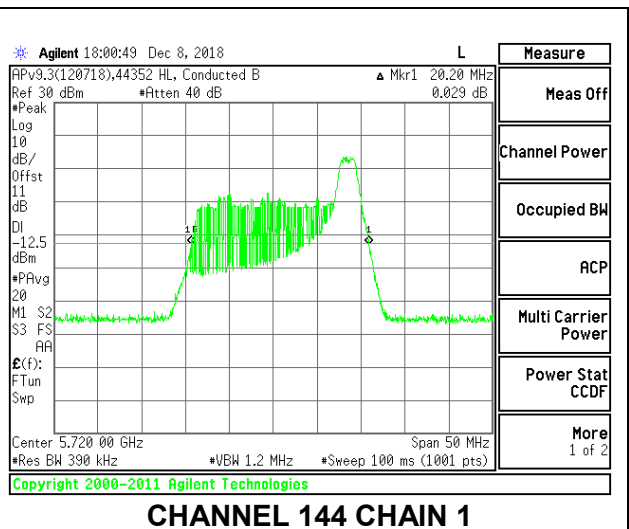

LOW CHANNEL

MID CHANNEL

HIGH CHANNEL

CHANNEL 144

8.2.20. 802.11ax HE40 MODE IN THE 5.6 GHz BAND

2TX Antenna 1 + Antenna 2 OFDMA MODE – 484-Tones, RU Index 65

Channel	Frequency (MHz)	26 dB Bandwidth Chain 0 (MHz)	26 dB Bandwidth Chain 1 (MHz)
Low	5510	41.00	40.80
Mid	5550	40.80	41.30
High	5670	40.90	41.30
142	5710	47.30	41.20