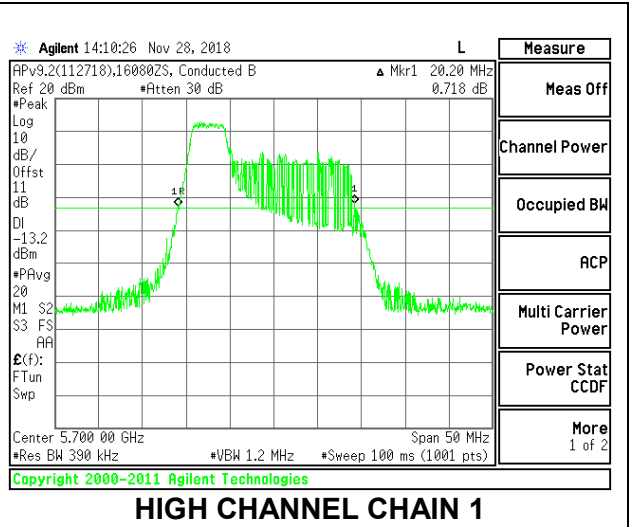

HIGH CHANNEL