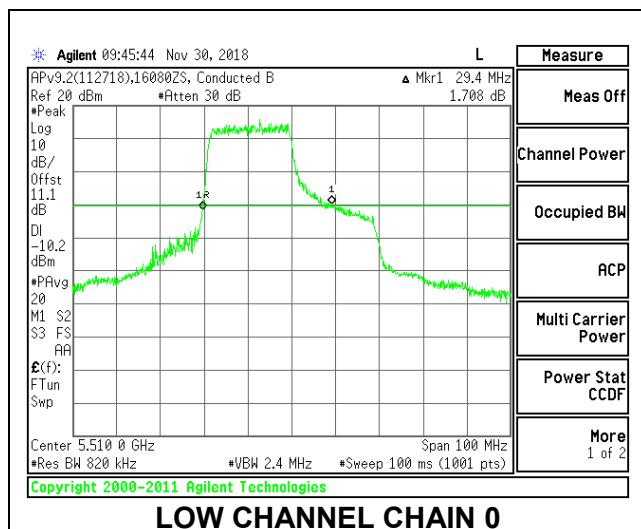

2TX Antenna 1 + Antenna 2 OFDMA MODE – 242-Tones, RU Index 61

Channel	Frequency (MHz)	26 dB Bandwidth Chain 0 (MHz)	26 dB Bandwidth Chain 1 (MHz)
Low	5510	29.40	30.60
Mid	5550	30.30	33.20
High	5670	33.20	31.80
142	5710	31.50	35.10

LOW CHANNEL