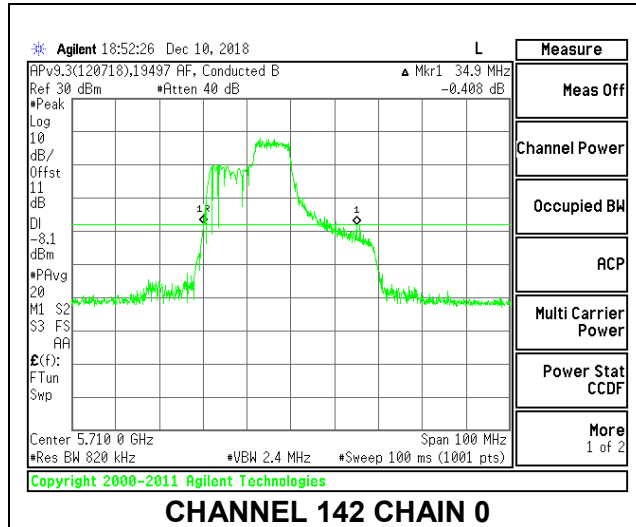

LOW CHANNEL

MID CHANNEL

HIGH CHANNEL

CHANNEL 142

2TX Antenna 1 + Antenna 2 OFDMA MODE – 106-Tones, RU Index 56

Channel	Frequency (MHz)	26 dB Bandwidth Chain 0 (MHz)	26 dB Bandwidth Chain 1 (MHz)
Low	5510	22.10	20.90
Mid	5550	20.70	21.40
High	5670	21.10	22.10
142	5710	27.00	21.70