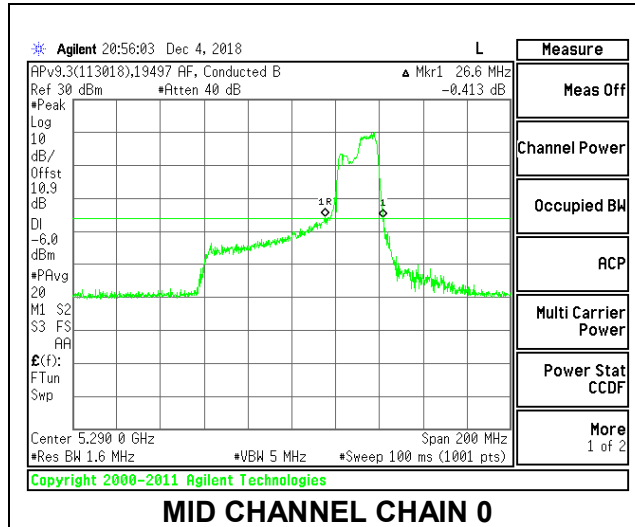

MID CHANNEL

2TX Antenna 1 + Antenna 2 OFDMA MODE – 106-Tones, RU Index 56

Channel	Frequency (MHz)	26 dB Bandwidth Chain 0 (MHz)	26 dB Bandwidth Chain 1 (MHz)
Mid	5290	33.80	35.20

MID CHANNEL

2TX Antenna 1 + Antenna 2 OFDMA MODE – 106-Tones, RU Index 60

Channel	Frequency (MHz)	26 dB Bandwidth Chain 0 (MHz)	26 dB Bandwidth Chain 1 (MHz)
Mid	5290	26.60	23.60

MID CHANNEL

2TX Antenna 1 + Antenna 2 OFDMA MODE – 52-Tones, RU Index 37

Channel	Frequency (MHz)	26 dB Bandwidth Chain 0 (MHz)	26 dB Bandwidth Chain 1 (MHz)
Mid	5290	22.40	22.20