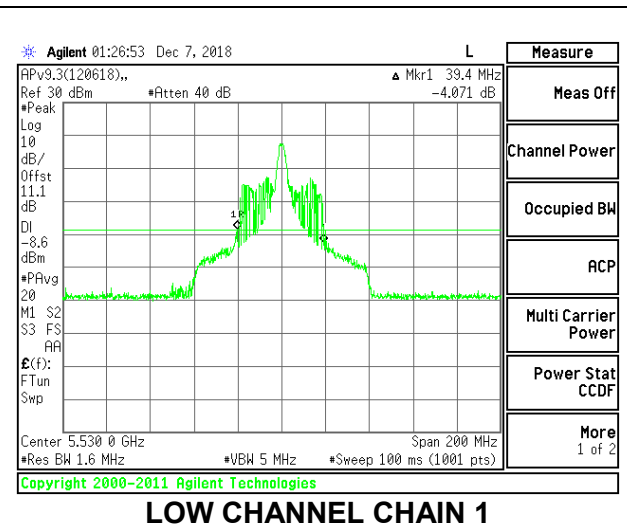

2TX Antenna 1 + Antenna 2 OFDMA MODE – 26-Tones, RU Index 18

Channel	Frequency (MHz)	26 dB Bandwidth Chain 0 (MHz)	26 dB Bandwidth Chain 1 (MHz)
Low	5530	39.00	39.40
High	5610	40.00	39.60
138	5690	46.20	41.60

LOW CHANNEL