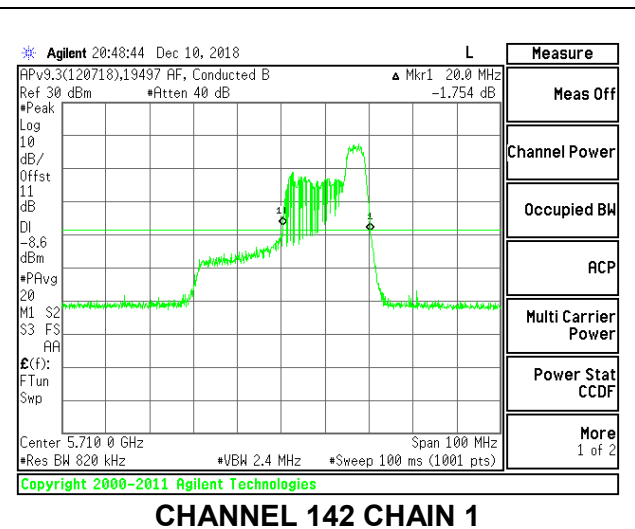

LOW CHANNEL

MID CHANNEL

HIGH CHANNEL

CHANNEL 142

2TX Antenna 1 + Antenna 2 OFDMA MODE – 26-Tones, RU Index 0

Channel	Frequency (MHz)	26 dB Bandwidth Chain 0 (MHz)	26 dB Bandwidth Chain 1 (MHz)
Low	5510	20.20	19.90
Mid	5550	20.20	20.20
High	5670	20.30	19.90
142	5710	21.10	20.90