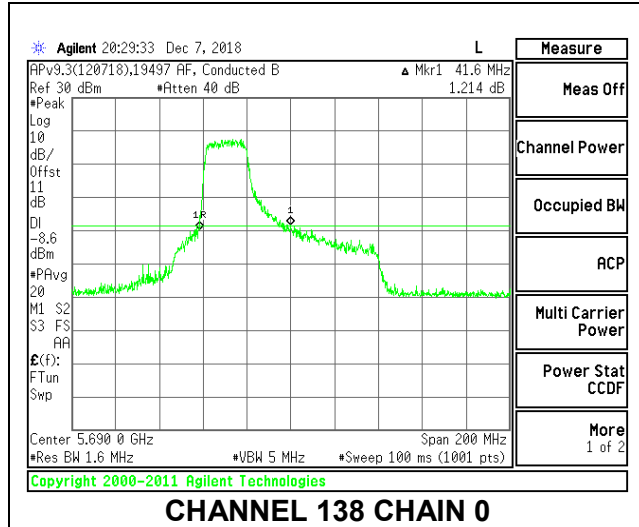

Channel	Frequency (MHz)	26 dB Bandwidth Chain 0 (MHz)	26 dB Bandwidth Chain 1 (MHz)
Low	5530	39.60	40.20
High	5610	38.20	40.20
138	5690	41.60	37.80

LOW CHANNEL

HIGH CHANNEL

CHANNEL 138

2TX Antenna 1 + Antenna 2 OFDMA MODE – 242-Tones, RU Index 62