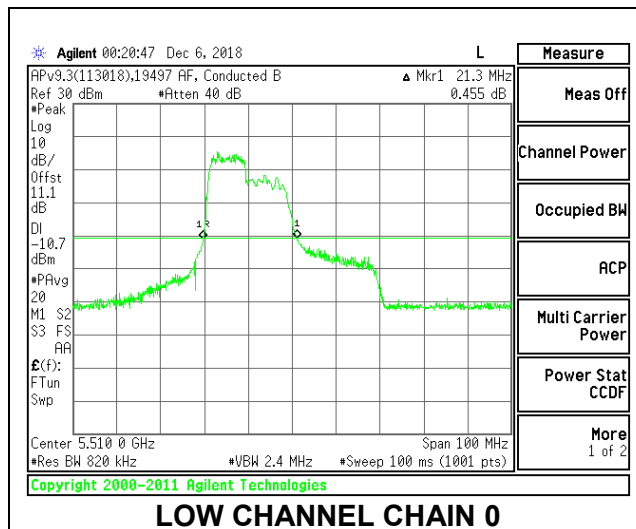

2TX Antenna 1 + Antenna 2 OFDMA MODE – 106-Tones, RU Index 53

Channel	Frequency (MHz)	26 dB Bandwidth Chain 0 (MHz)	26 dB Bandwidth Chain 1 (MHz)
Low	5510	21.30	21.60
Mid	5550	21.30	21.60
High	5670	21.40	21.40
142	5710	25.80	22.60

LOW CHANNEL