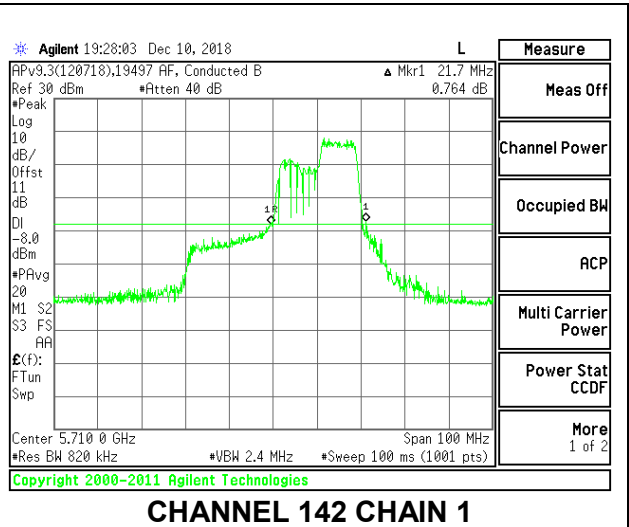

LOW CHANNEL

MID CHANNEL

HIGH CHANNEL

CHANNEL 142

2TX Antenna 1 + Antenna 2 OFDMA MODE – 52-Tones, RU Index 37

Channel	Frequency (MHz)	26 dB Bandwidth Chain 0 (MHz)	26 dB Bandwidth Chain 1 (MHz)
Low	5510	20.60	20.60
Mid	5550	20.80	20.60
High	5670	20.70	20.80
142	5710	22.80	20.70