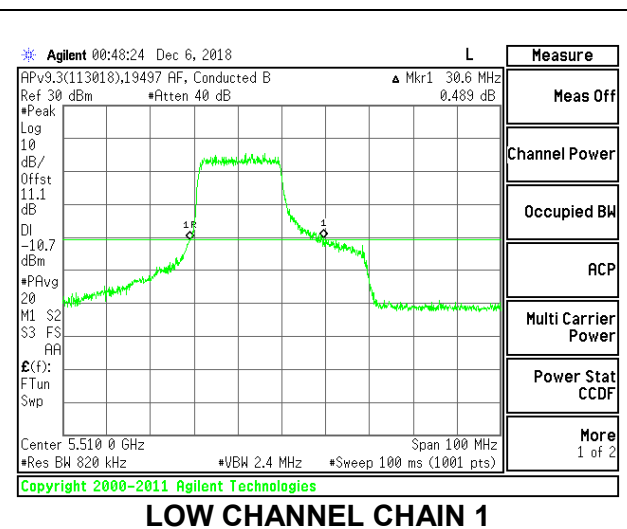

2TX Antenna 1 + Antenna 2 OFDMA MODE – 242-Tones, RU Index 61

Channel	Frequency (MHz)	26 dB Bandwidth Chain 0 (MHz)	26 dB Bandwidth Chain 1 (MHz)
Low	5510	29.40	30.60
Mid	5550	30.30	33.20
High	5670	33.20	31.80
142	5710	31.50	35.10

LOW CHANNEL