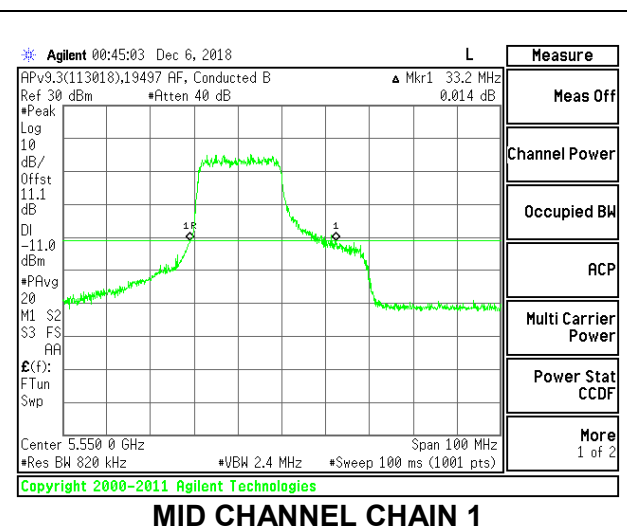

MID CHANNEL