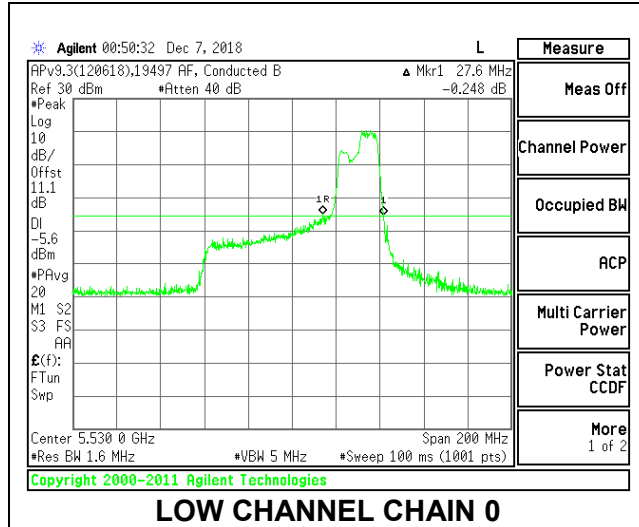

2TX Antenna 1 + Antenna 2 OFDMA MODE – 106-Tones, RU Index 60

Channel	Frequency (MHz)	26 dB Bandwidth Chain 0 (MHz)	26 dB Bandwidth Chain 1 (MHz)
Low	5530	27.60	28.40
High	5610	28.40	31.00
138	5690	33.80	24.20

LOW CHANNEL

LOW CHANNEL CHAIN 0