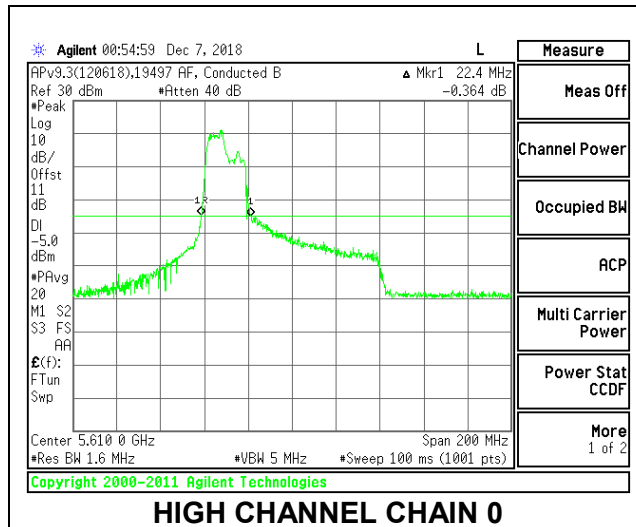

HIGH CHANNEL