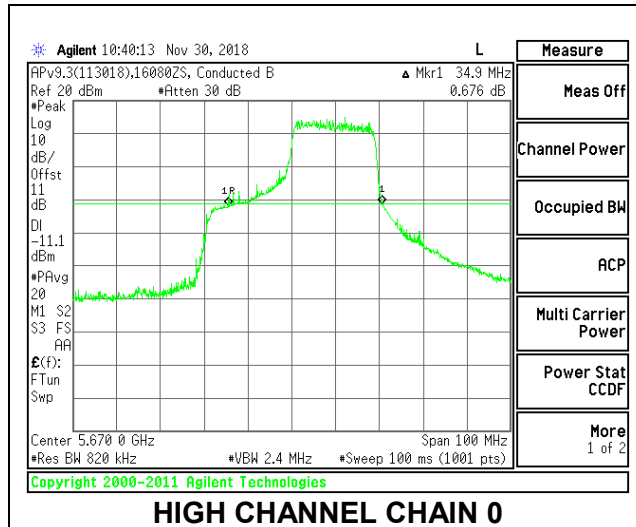

HIGH CHANNEL