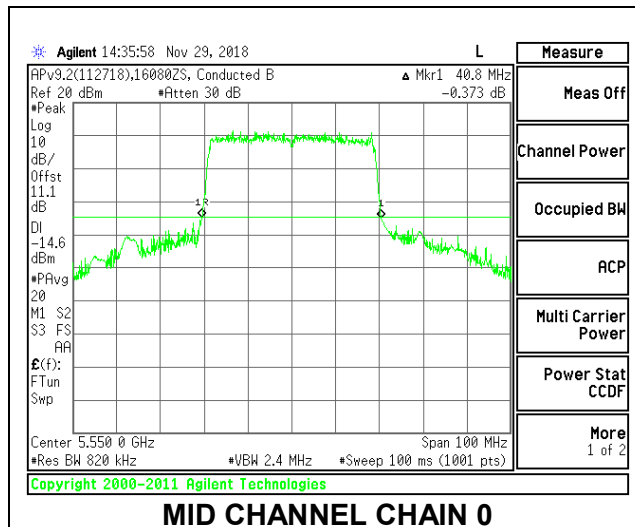

MID CHANNEL