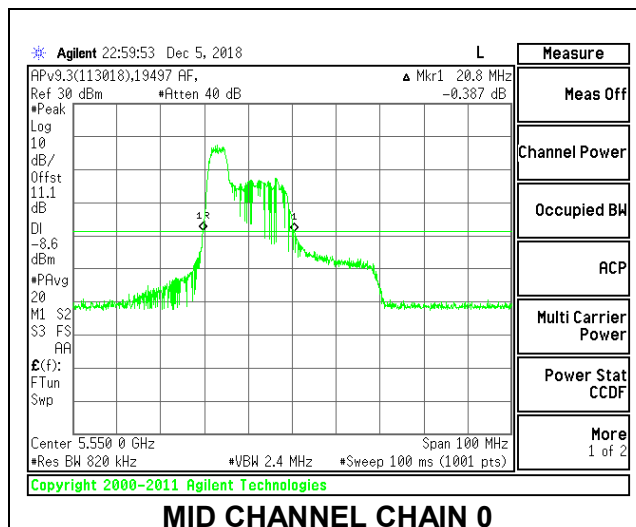

MID CHANNEL