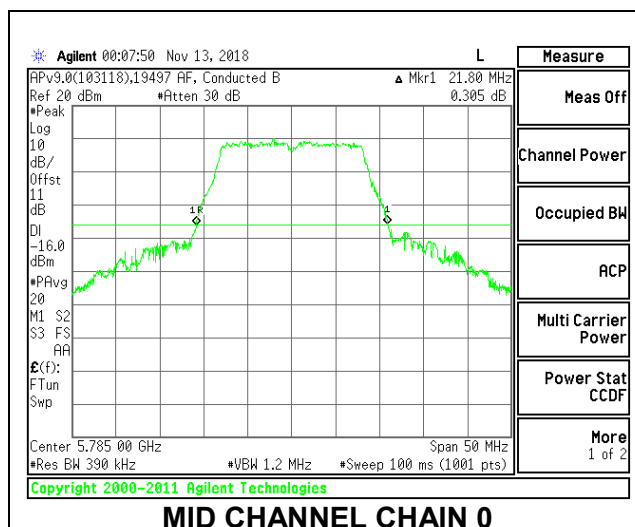

MID CHANNEL