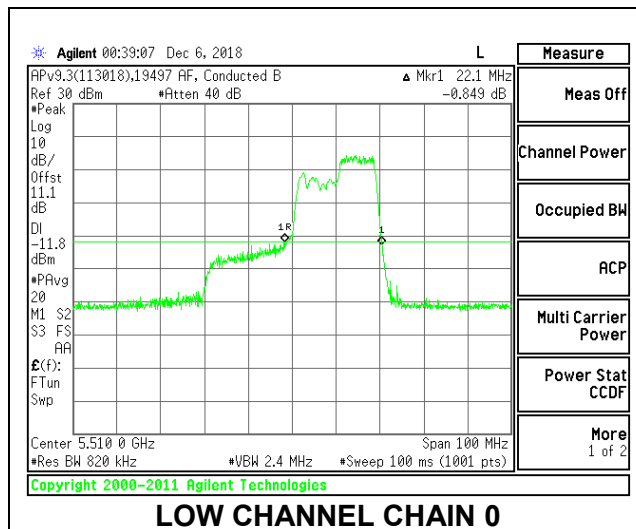

2TX Antenna 1 + Antenna 2 OFDMA MODE – 106-Tones, RU Index 56

Channel	Frequency (MHz)	26 dB Bandwidth Chain 0 (MHz)	26 dB Bandwidth Chain 1 (MHz)
Low	5510	22.10	20.90
Mid	5550	20.70	21.40
High	5670	21.10	22.10
142	5710	27.00	21.70

LOW CHANNEL