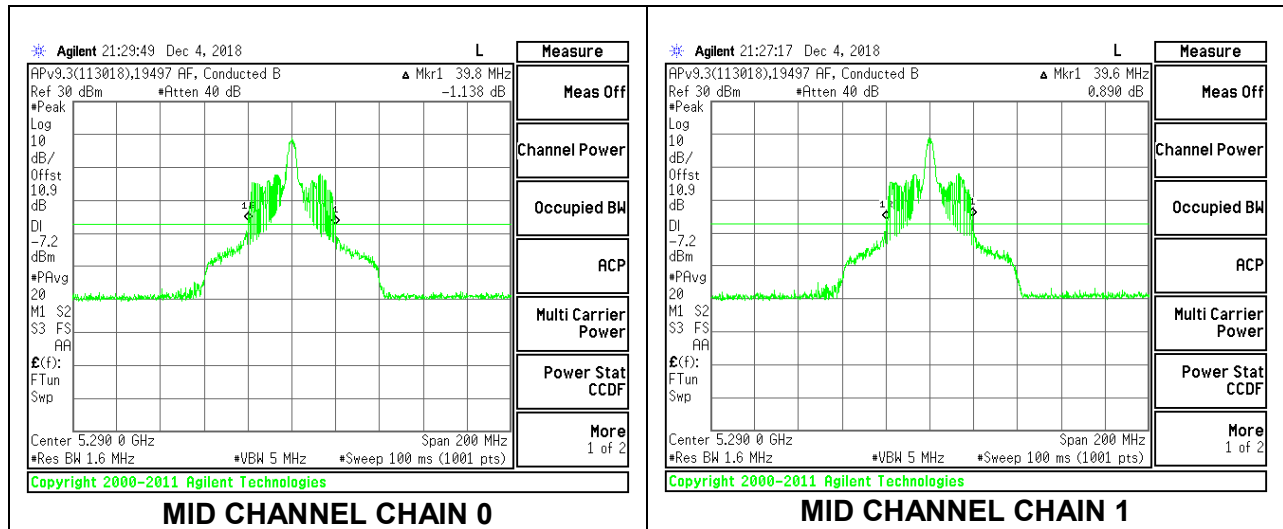

2TX Antenna 1 + Antenna 2 OFDMA MODE – 26-Tones, RU Index 18

Channel	Frequency (MHz)	26 dB Bandwidth Chain 0 (MHz)	26 dB Bandwidth Chain 1 (MHz)
Mid	5290	39.80	39.60

MID CHANNEL