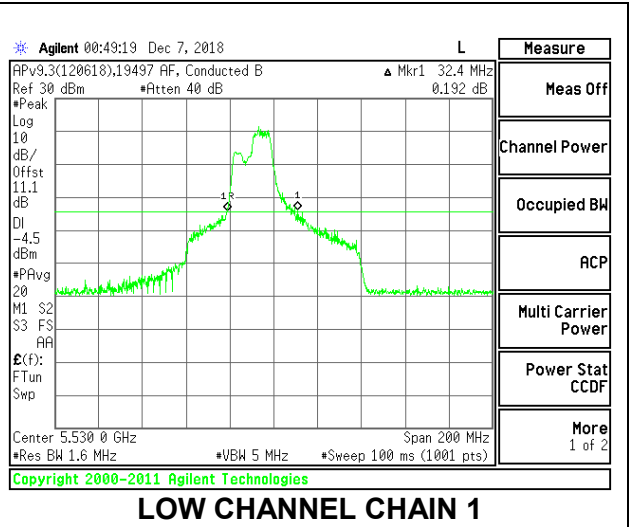

2TX Antenna 1 + Antenna 2 OFDMA MODE – 106-Tones, RU Index 56

Channel	Frequency (MHz)	26 dB Bandwidth Chain 0 (MHz)	26 dB Bandwidth Chain 1 (MHz)
Low	5530	39.60	32.40
High	5610	38.00	33.60
138	5690	41.00	33.20

LOW CHANNEL