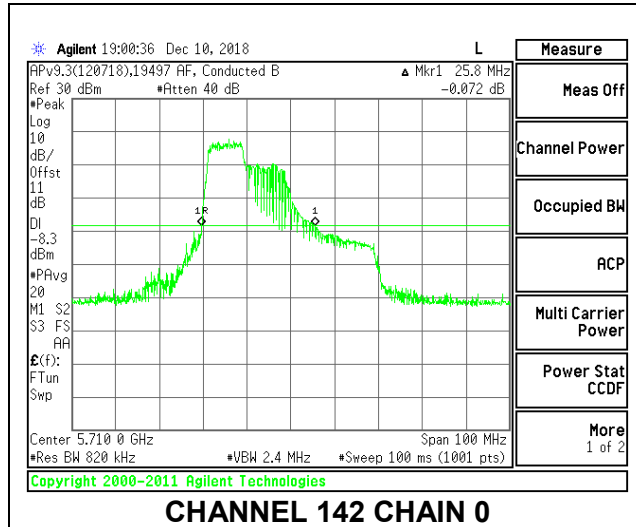

LOW CHANNEL

MID CHANNEL

HIGH CHANNEL

CHANNEL 142

2TX Antenna 1 + Antenna 2 OFDMA MODE – 106-Tones, RU Index 54

Channel	Frequency (MHz)	26 dB Bandwidth Chain 0 (MHz)	26 dB Bandwidth Chain 1 (MHz)
Low	5510	28.30	28.50
Mid	5550	29.30	27.90
High	5670	30.10	28.50
142	5710	34.90	27.50