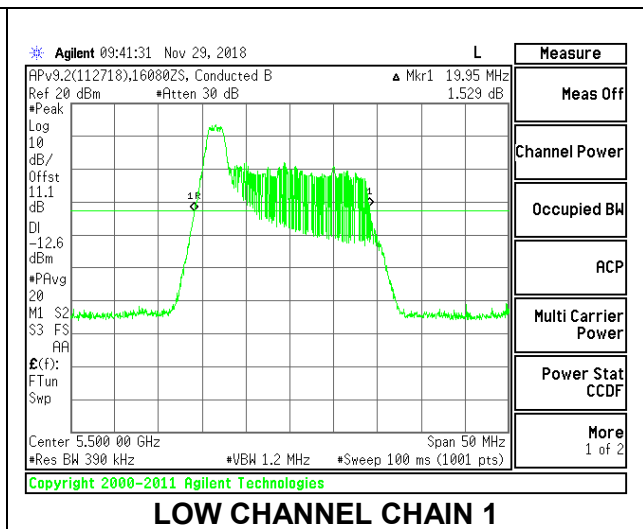

2TX Antenna 1 + Antenna 2 OFDMA MODE – 26-Tones, RU Index 0

Channel	Frequency (MHz)	26 dB Bandwidth Chain 0 (MHz)	26 dB Bandwidth Chain 1 (MHz)
Low	5500	20.55	19.95
Mid	5580	20.35	19.95
High	5700	20.45	19.95
144	5720	20.40	19.95

LOW CHANNEL