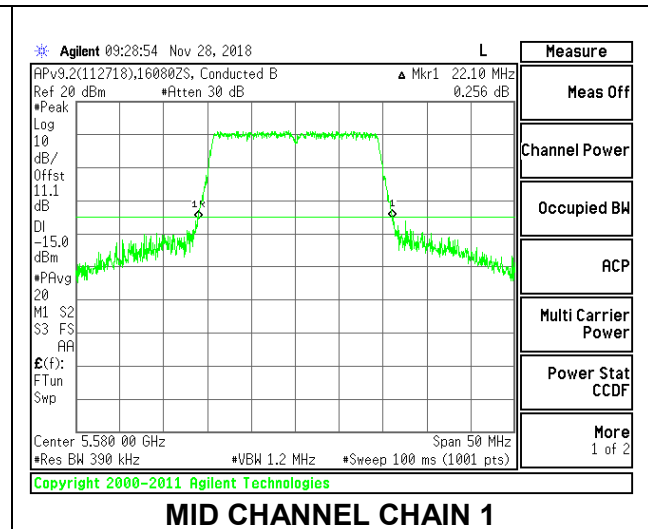

MID CHANNEL