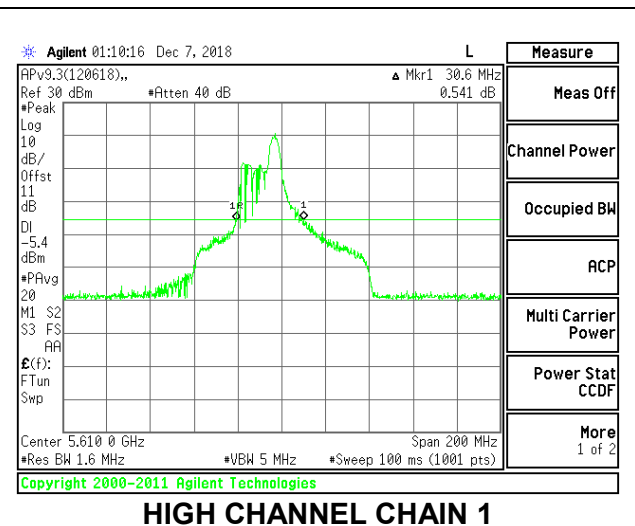

HIGH CHANNEL