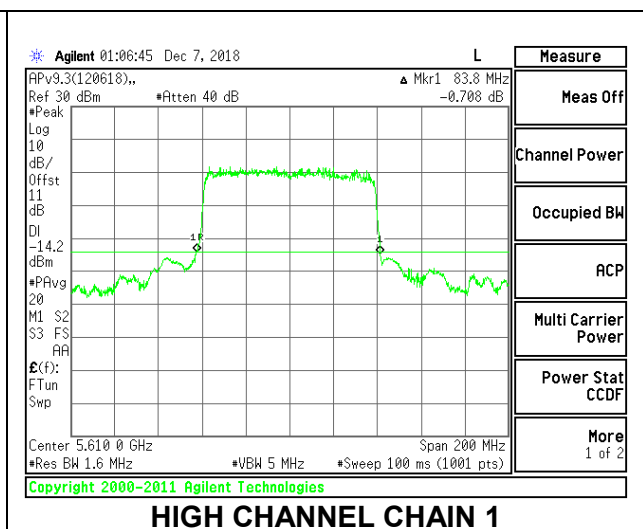

HIGH CHANNEL