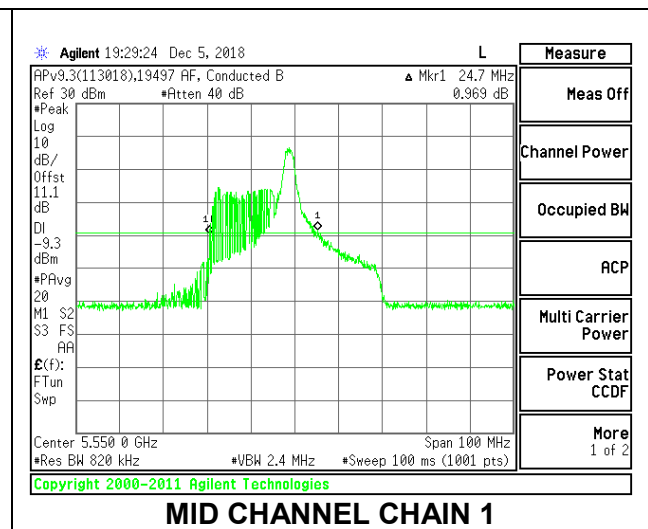

MID CHANNEL