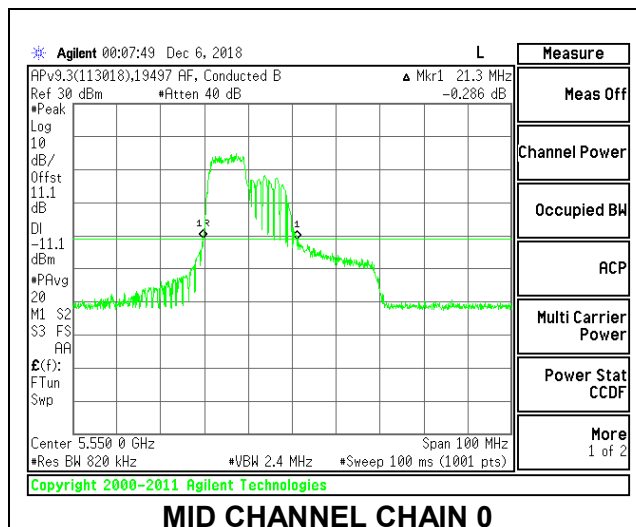

MID CHANNEL