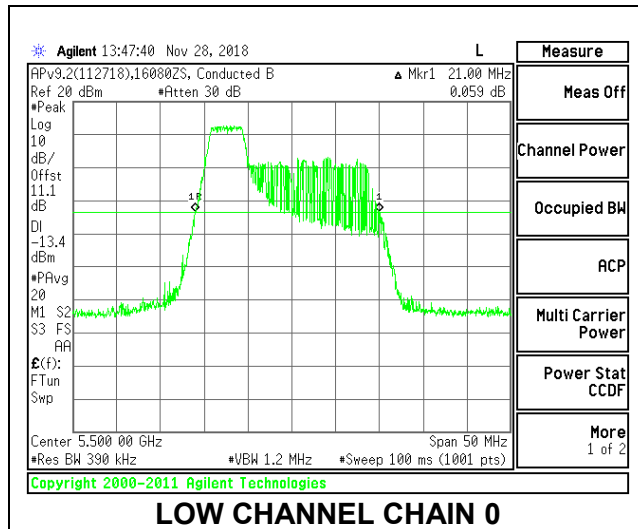

2TX Antenna 1 + Antenna 2 OFDMA MODE – 52-Tones, RU Index 37

Channel	Frequency (MHz)	26 dB Bandwidth Chain 0 (MHz)	26 dB Bandwidth Chain 1 (MHz)
Low	5500	21.00	20.30
Mid	5580	20.75	20.25
High	5700	20.90	20.20
144	5720	21.05	20.15

LOW CHANNEL