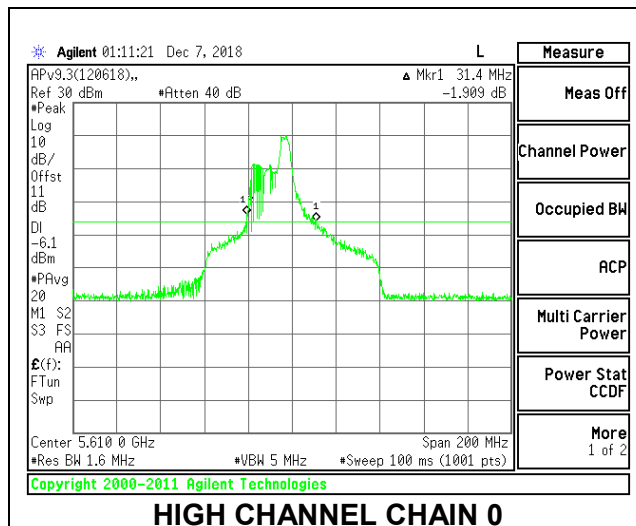

HIGH CHANNEL