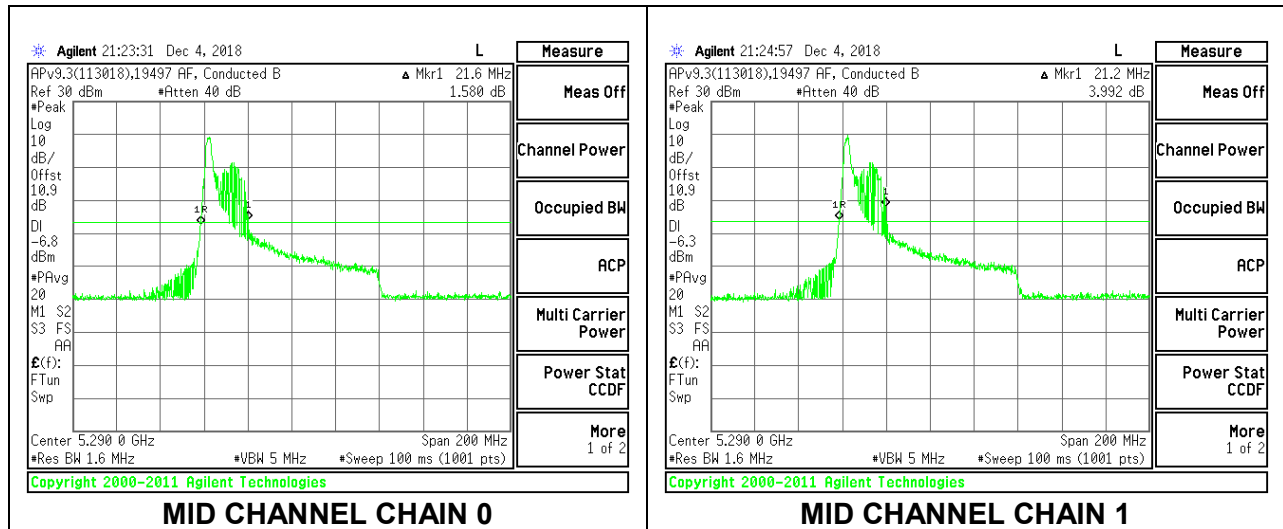

2TX Antenna 1 + Antenna 2 OFDMA MODE – 26-Tones, RU Index 0

Channel	Frequency (MHz)	26 dB Bandwidth Chain 0 (MHz)	26 dB Bandwidth Chain 1 (MHz)
Mid	5290	21.60	21.20

MID CHANNEL