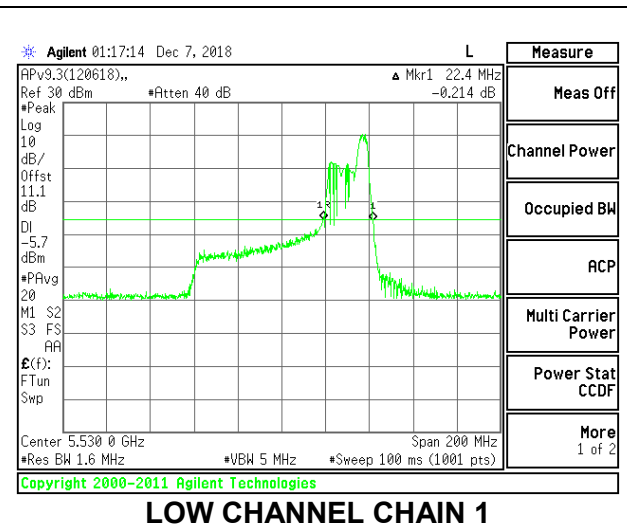

2TX Antenna 1 + Antenna 2 OFDMA MODE – 52-Tones, RU Index 52

Channel	Frequency (MHz)	26 dB Bandwidth Chain 0 (MHz)	26 dB Bandwidth Chain 1 (MHz)
Low	5530	22.40	22.40
High	5610	21.80	22.60
138	5690	29.60	22.80

LOW CHANNEL