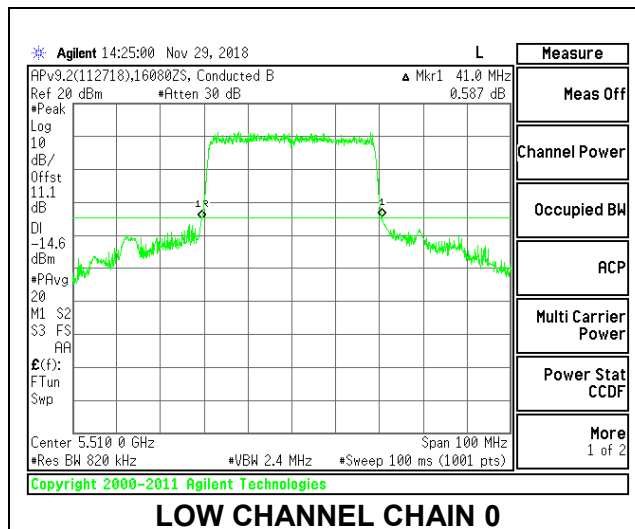

8.2.20. 802.11ax HE40 MODE IN THE 5.6 GHz BAND

2TX Antenna 1 + Antenna 2 OFDMA MODE – 484-Tones, RU Index 65

Channel	Frequency (MHz)	26 dB Bandwidth Chain 0 (MHz)	26 dB Bandwidth Chain 1 (MHz)
Low	5510	41.00	40.80
Mid	5550	40.80	41.30
High	5670	40.90	41.30
142	5710	47.30	41.20

LOW CHANNEL