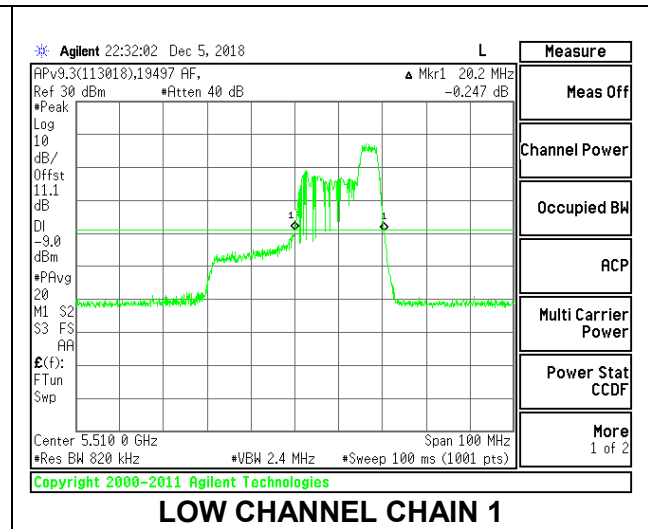

2TX Antenna 1 + Antenna 2 OFDMA MODE – 52-Tones, RU Index 44

Channel	Frequency (MHz)	26 dB Bandwidth Chain 0 (MHz)	26 dB Bandwidth Chain 1 (MHz)
Low	5510	20.20	20.20
Mid	5550	20.00	20.20
High	5670	19.90	20.10
142	5710	23.40	20.00

LOW CHANNEL