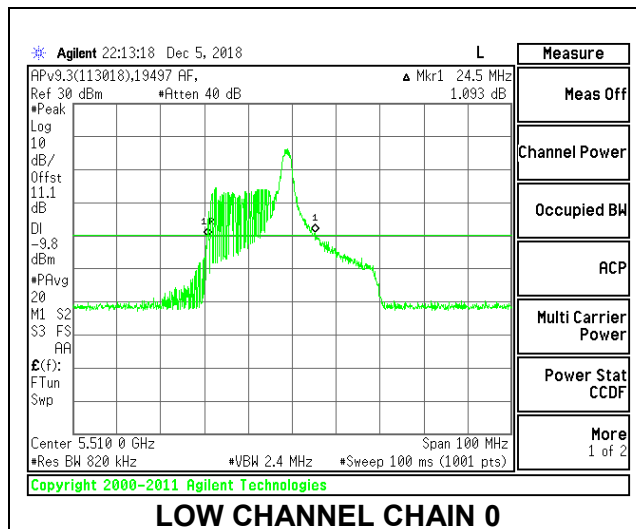

2TX Antenna 1 + Antenna 2 OFDMA MODE – 26-Tones, RU Index 8

Channel	Frequency (MHz)	26 dB Bandwidth Chain 0 (MHz)	26 dB Bandwidth Chain 1 (MHz)
Low	5510	24.50	24.80
Mid	5550	24.70	24.70
High	5670	24.00	23.70
142	5710	25.30	24.60

LOW CHANNEL