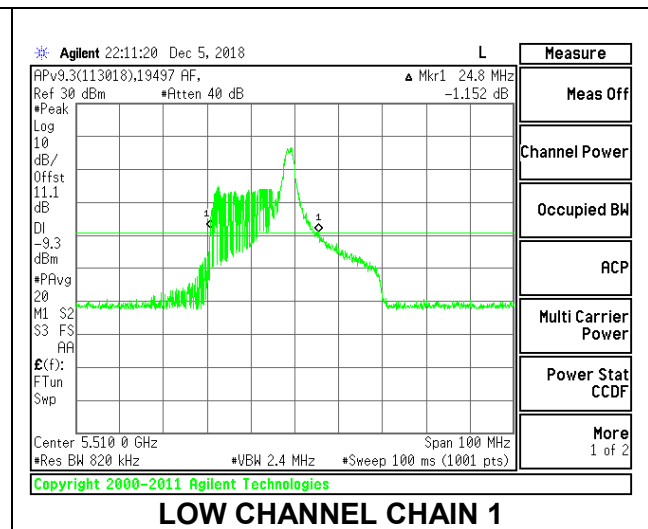

2TX Antenna 1 + Antenna 2 OFDMA MODE – 26-Tones, RU Index 8

Channel	Frequency (MHz)	26 dB Bandwidth Chain 0 (MHz)	26 dB Bandwidth Chain 1 (MHz)
Low	5510	24.50	24.80
Mid	5550	24.70	24.70
High	5670	24.00	23.70
142	5710	25.30	24.60

LOW CHANNEL