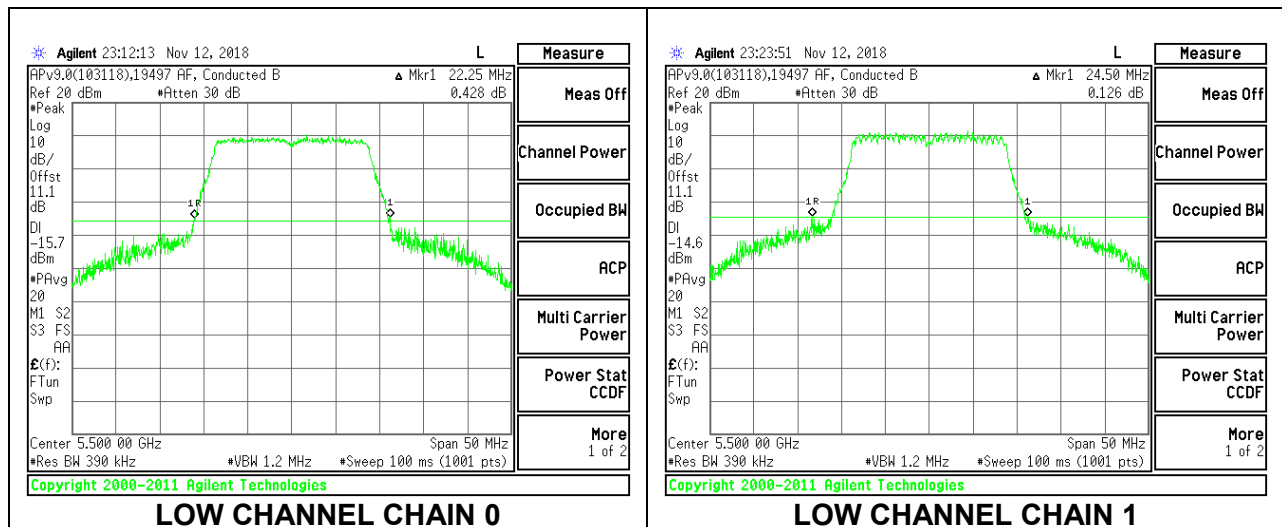

8.2.16. 802.11n HT20 MODE IN THE 5.6 GHz BAND

2TX Antenna 1 + Antenna 2 CDD MODE

Channel	Frequency (MHz)	26 dB Bandwidth	
		Chain 0 (MHz)	Chain 1 (MHz)
Low	5500	22.25	24.50
Mid	5580	22.20	22.30
High	5700	22.10	22.25
144	5720	26.10	25.15

LOW CHANNEL