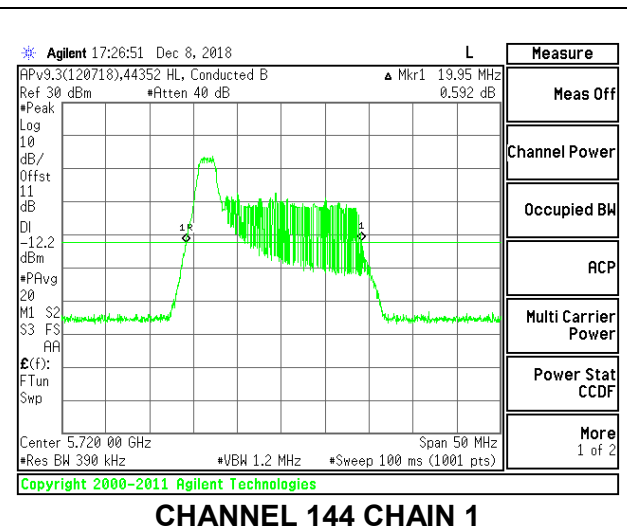

LOW CHANNEL

MID CHANNEL

HIGH CHANNEL

CHANNEL 144

2TX Antenna 1 + Antenna 2 OFDMA MODE – 26-Tones, RU Index 4

Channel	Frequency (MHz)	26 dB Bandwidth Chain 0 (MHz)	26 dB Bandwidth Chain 1 (MHz)
Low	5500	19.75	18.35
Mid	5580	19.60	18.35
High	5700	19.75	18.25
144	5720	19.45	18.10