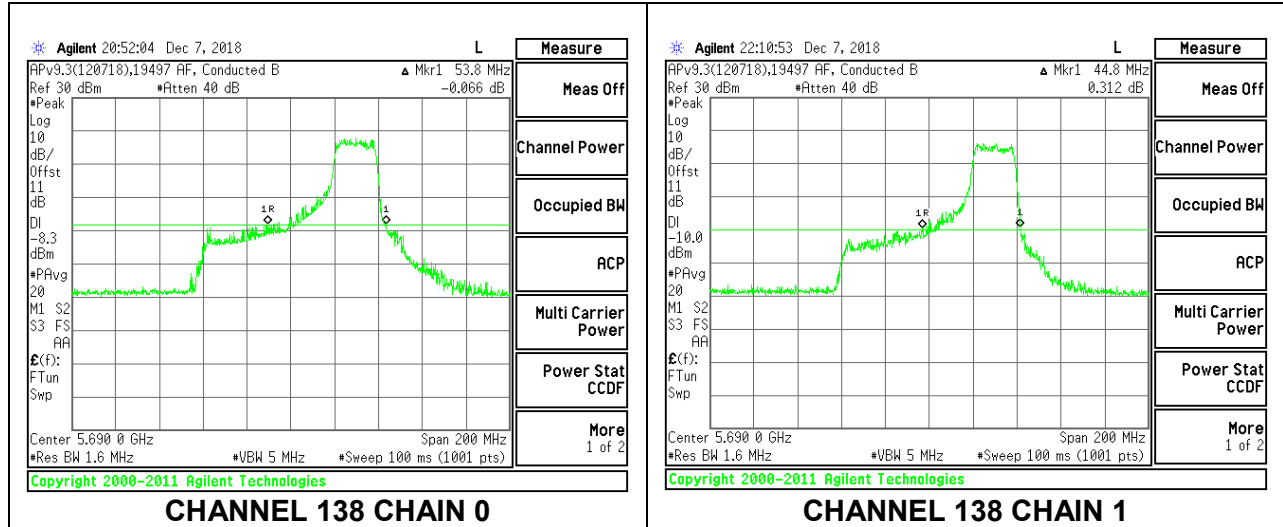

Channel	Frequency (MHz)	26 dB Bandwidth Chain 0 (MHz)	26 dB Bandwidth Chain 1 (MHz)
Low	5530	40.00	40.80
High	5610	44.40	43.20
138	5690	53.80	44.80

LOW CHANNEL

HIGH CHANNEL

CHANNEL 138

2TX Antenna 1 + Antenna 2 OFDMA MODE – 106-Tones, RU Index 53