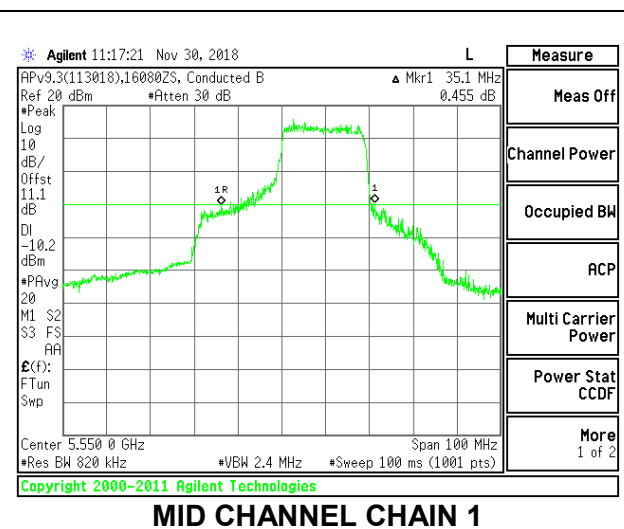

MID CHANNEL