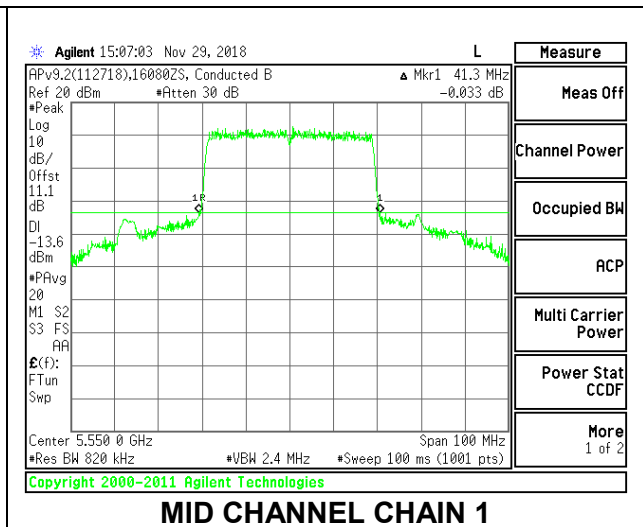

MID CHANNEL