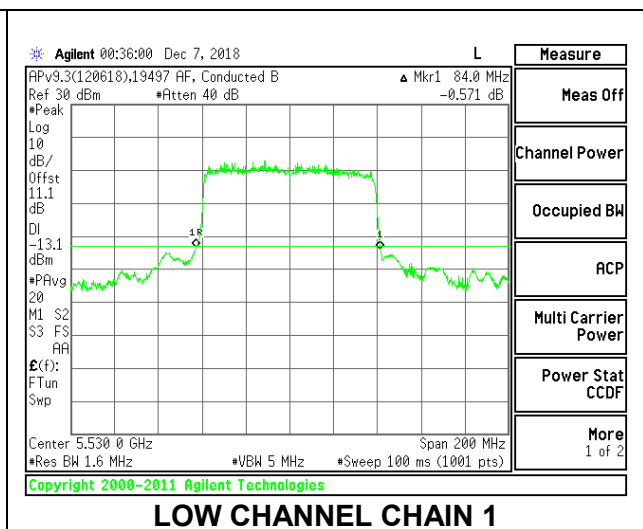

8.2.21. 802.11ax HE80 MODE IN THE 5.6 GHz BAND

2TX Antenna 1 + Antenna 2 OFDMA MODE – 996-Tones, RU Index 67

Channel	Frequency (MHz)	26 dB Bandwidth Chain 0 (MHz)	26 dB Bandwidth Chain 1 (MHz)
Low	5530	83.40	84.00
High	5610	83.20	83.80
138	5690	82.60	82.40

LOW CHANNEL