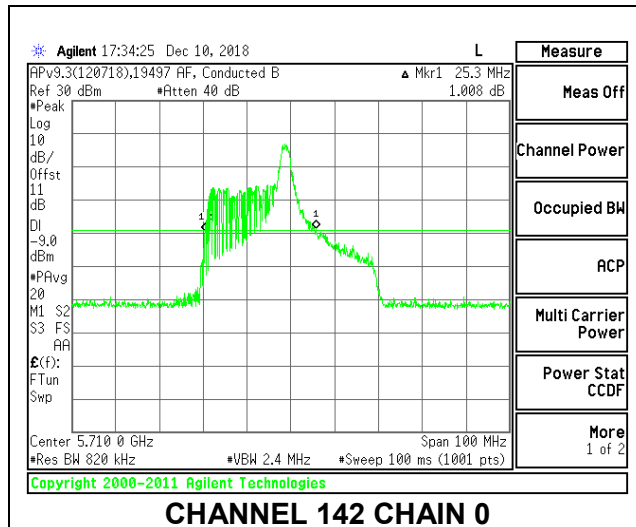

LOW CHANNEL

MID CHANNEL

HIGH CHANNEL

CHANNEL 142

2TX Antenna 1 + Antenna 2 OFDMA MODE – 26-Tones, RU Index 17

Channel	Frequency (MHz)	26 dB Bandwidth Chain 0 (MHz)	26 dB Bandwidth Chain 1 (MHz)
Low	5510	20.10	19.60
Mid	5550	19.90	19.90
High	5670	19.80	19.90
142	5710	21.80	20.10