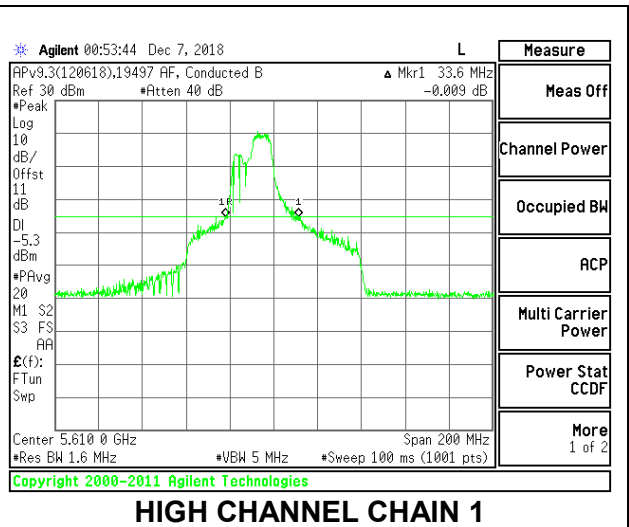

HIGH CHANNEL