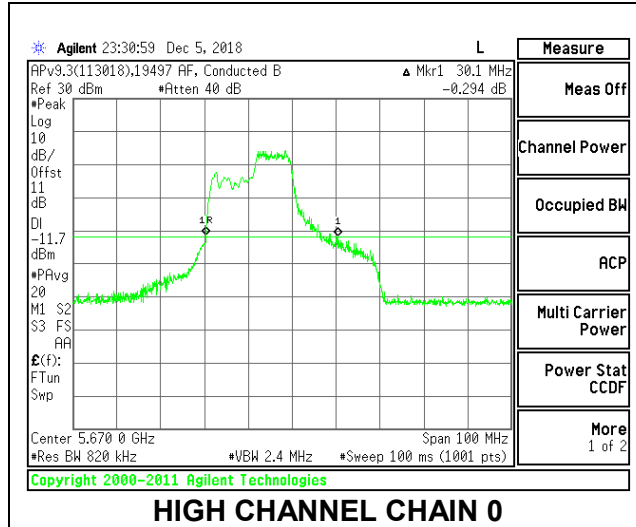

HIGH CHANNEL