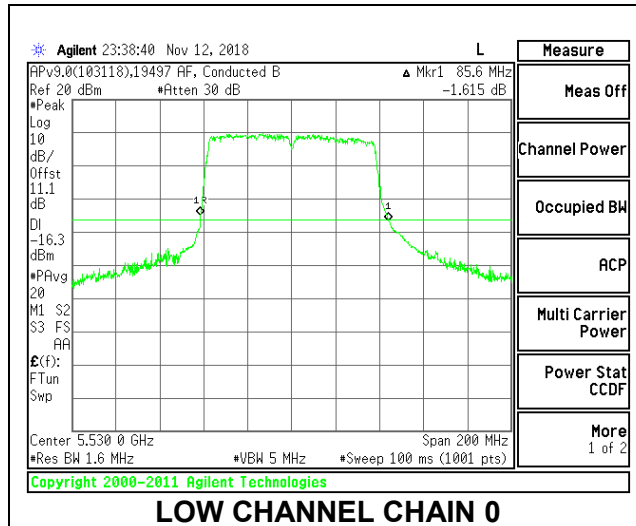

8.2.18. 802.11ac VHT80 MODE IN THE 5.6 GHz BAND

2TX Antenna 1 + Antenna 2 CDD MODE

Channel	Frequency (MHz)	26 dB Bandwidth Chain 0 (MHz)	26 dB Bandwidth Chain 1 (MHz)
Low	5530	85.60	85.00
High	5610	85.60	83.40
138	5690	86.20	86.20

LOW CHANNEL