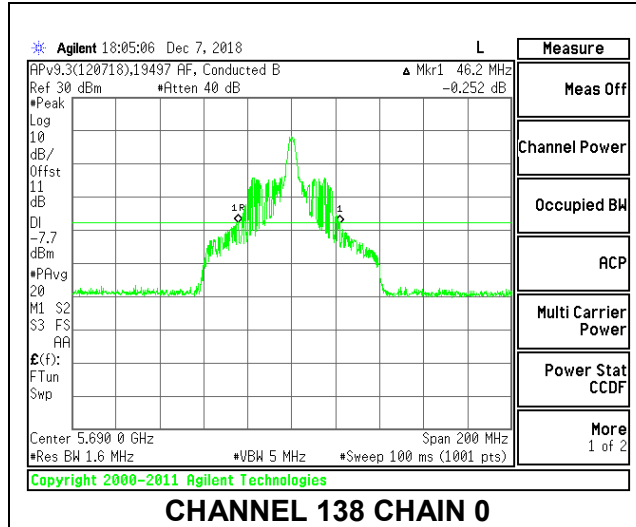

Channel	Frequency (MHz)	26 dB Bandwidth Chain 0 (MHz)	26 dB Bandwidth Chain 1 (MHz)
Low	5530	39.00	39.40
High	5610	40.00	39.60
138	5690	46.20	41.60

LOW CHANNEL

HIGH CHANNEL

CHANNEL 138

2TX Antenna 1 + Antenna 2 OFDMA MODE – 26-Tones, RU Index 36