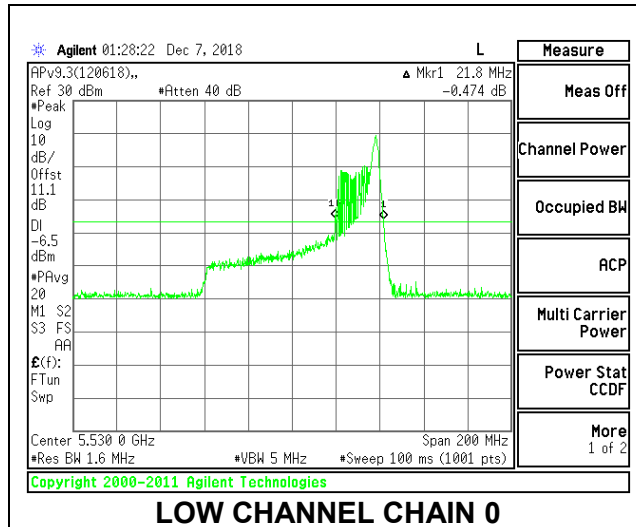

2TX Antenna 1 + Antenna 2 OFDMA MODE – 26-Tones, RU Index 36

Channel	Frequency (MHz)	26 dB Bandwidth Chain 0 (MHz)	26 dB Bandwidth Chain 1 (MHz)
Low	5530	21.80	20.80
High	5610	22.00	21.60
138	5690	26.40	22.20

LOW CHANNEL