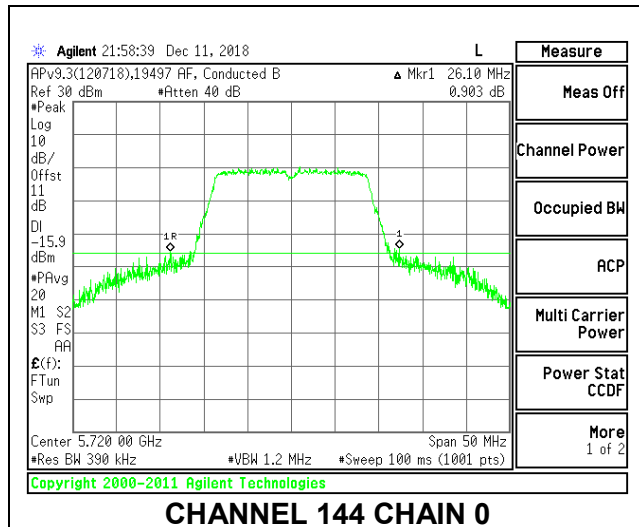

LOW CHANNEL

MID CHANNEL

HIGH CHANNEL

CHANNEL 144

8.2.17. 802.11n HT40 MODE IN THE 5.6 GHz BAND

2TX Antenna 1 + Antenna 2 CDD MODE

Channel	Frequency (MHz)	26 dB Bandwidth Chain 0 (MHz)	26 dB Bandwidth Chain 1 (MHz)
Low	5510	42.50	42.50
Mid	5550	42.50	42.40
High	5670	42.10	41.90
142	5710	42.60	45.30

LOW CHANNEL

MID CHANNEL

HIGH CHANNEL

CHANNEL 142

8.2.18. 802.11ac VHT80 MODE IN THE 5.6 GHz BAND

2TX Antenna 1 + Antenna 2 CDD MODE

Channel	Frequency (MHz)	26 dB Bandwidth Chain 0 (MHz)	26 dB Bandwidth Chain 1 (MHz)
Low	5530	85.60	85.00
High	5610	85.60	83.40
138	5690	86.20	86.20