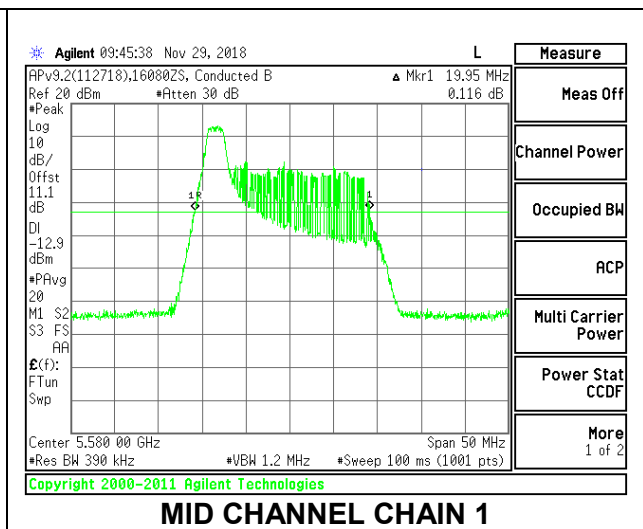

MID CHANNEL