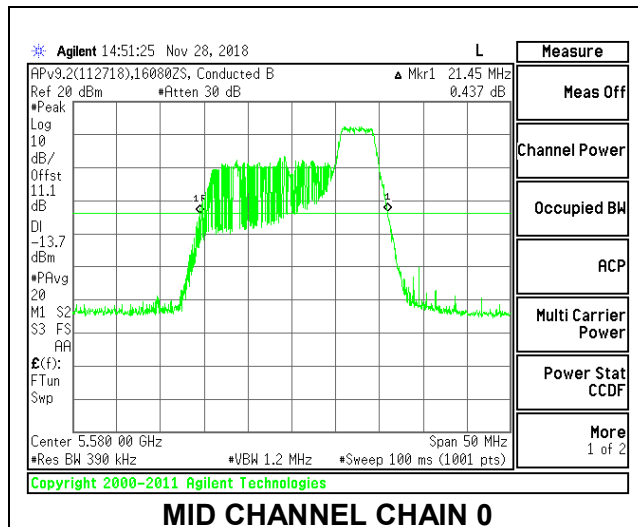

MID CHANNEL