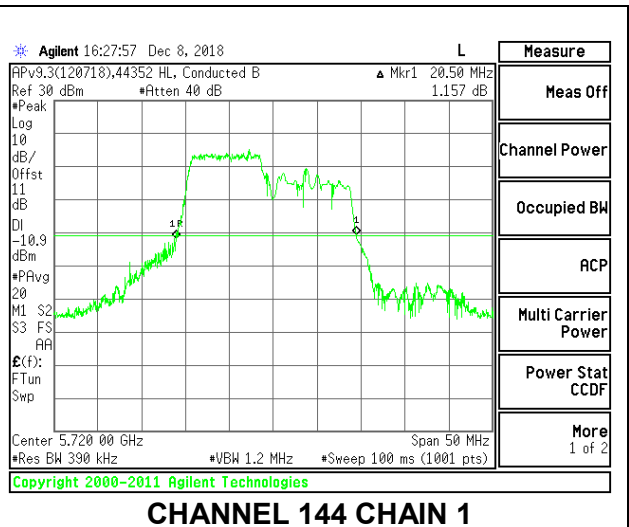

LOW CHANNEL

MID CHANNEL

HIGH CHANNEL

CHANNEL 144

2TX Antenna 1 + Antenna 2 OFDMA MODE – 106-Tones, RU Index 54

Channel	Frequency (MHz)	26 dB Bandwidth Chain 0 (MHz)	26 dB Bandwidth Chain 1 (MHz)
Low	5500	21.80	20.75
Mid	5580	21.90	21.50
High	5700	21.80	21.05
144	5720	23.40	20.80