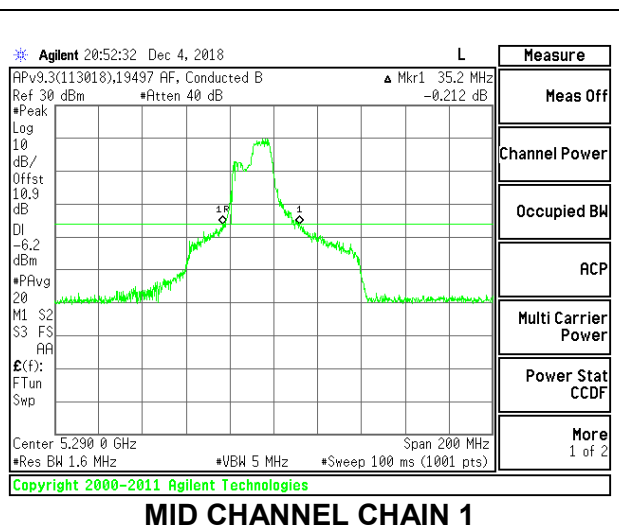

Channel	Frequency (MHz)	26 dB Bandwidth Chain 0 (MHz)	26 dB Bandwidth Chain 1 (MHz)
Mid	5290	42.40	44.40

MID CHANNEL

2TX Antenna 1 + Antenna 2 OFDMA MODE – 106-Tones, RU Index 53

Channel	Frequency (MHz)	26 dB Bandwidth Chain 0 (MHz)	26 dB Bandwidth Chain 1 (MHz)
Mid	5290	22.40	24.40

MID CHANNEL

2TX Antenna 1 + Antenna 2 OFDMA MODE – 106-Tones, RU Index 56

Channel	Frequency (MHz)	26 dB Bandwidth Chain 0 (MHz)	26 dB Bandwidth Chain 1 (MHz)
Mid	5290	33.80	35.20

MID CHANNEL

2TX Antenna 1 + Antenna 2 OFDMA MODE – 106-Tones, RU Index 60