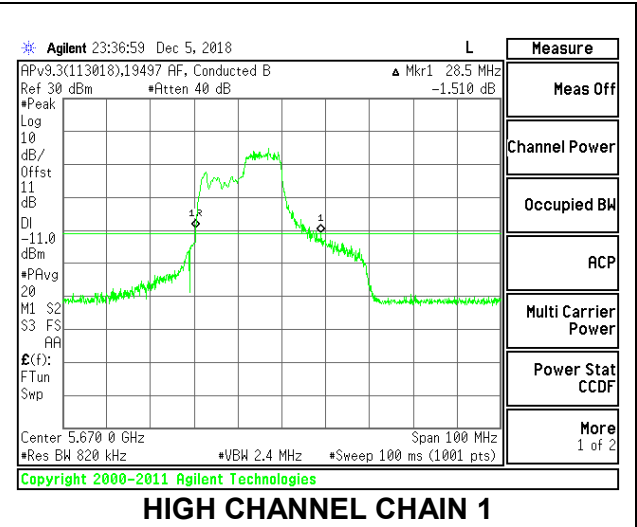

HIGH CHANNEL