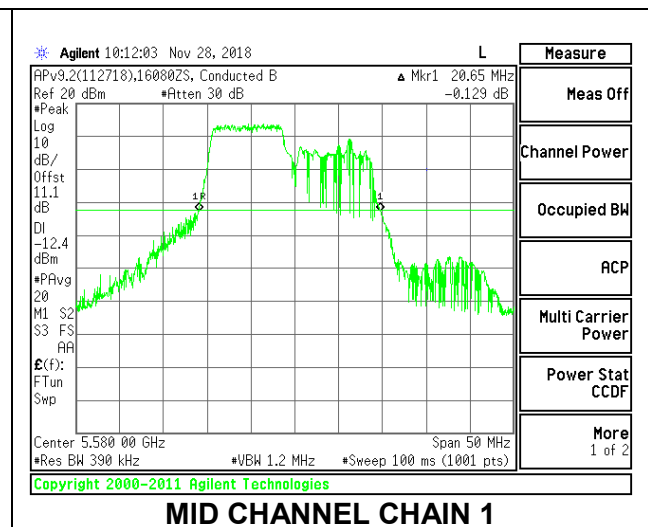

MID CHANNEL