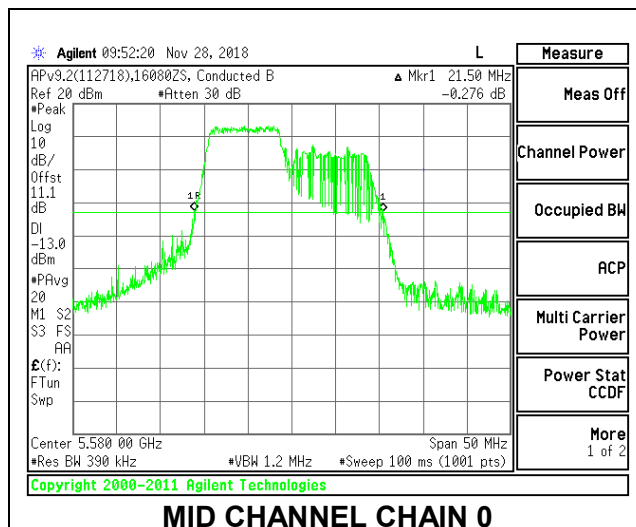

MID CHANNEL