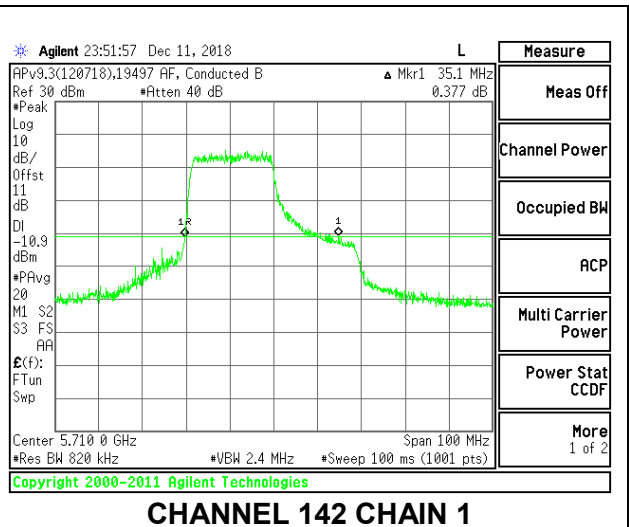

LOW CHANNEL

MID CHANNEL

HIGH CHANNEL

CHANNEL 142

2TX Antenna 1 + Antenna 2 OFDMA MODE – 242-Tones, RU Index 62

Channel	Frequency (MHz)	26 dB Bandwidth Chain 0 (MHz)	26 dB Bandwidth Chain 1 (MHz)
Low	5510	35.10	34.90
Mid	5550	33.20	35.10
High	5670	34.90	35.10
142	5710	35.00	35.30