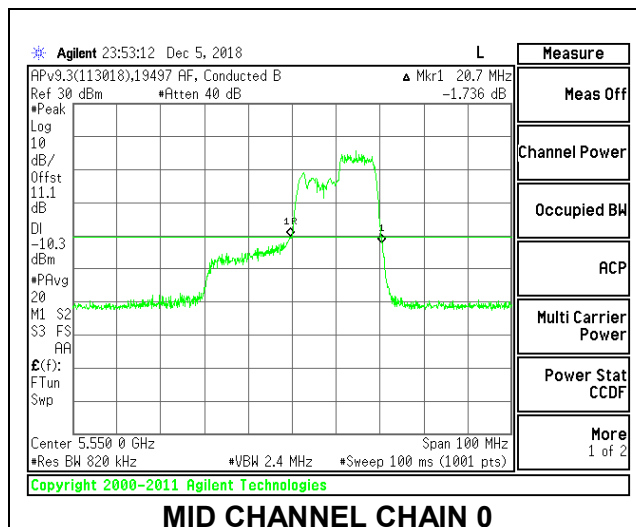

MID CHANNEL