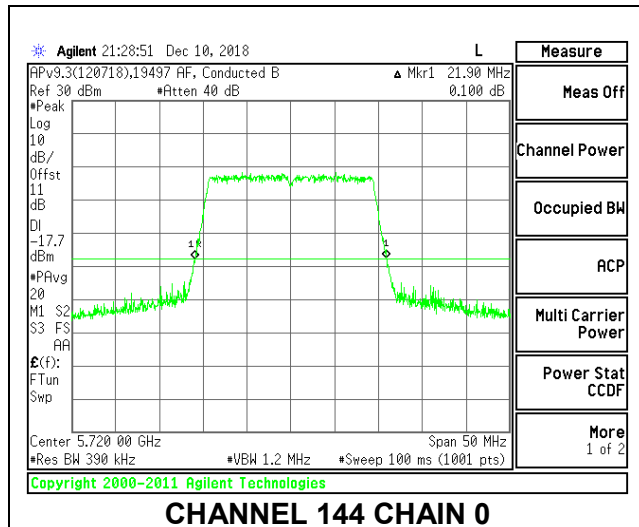

LOW CHANNEL

MID CHANNEL

HIGH CHANNEL

CHANNEL 144

2TX Antenna 1 + Antenna 2 OFDMA MODE – 106-Tones, RU Index 53

Channel	Frequency (MHz)	26 dB Bandwidth Chain 0 (MHz)	26 dB Bandwidth Chain 1 (MHz)
Low	5500	21.50	20.50
Mid	5580	21.50	20.65
High	5700	21.50	20.60
144	5720	21.45	20.50