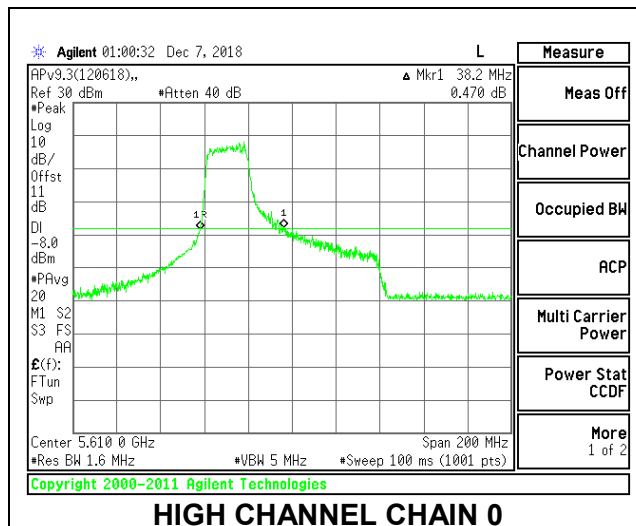

HIGH CHANNEL