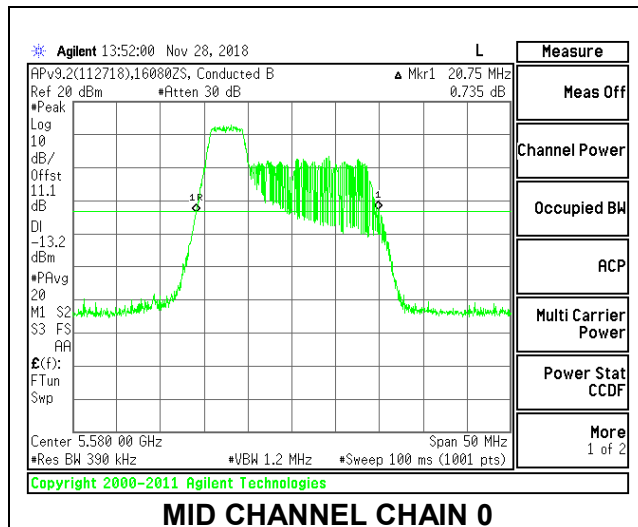

MID CHANNEL