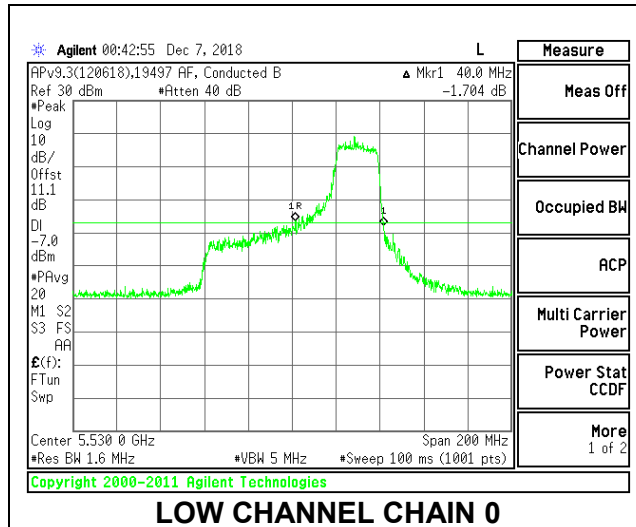

2TX Antenna 1 + Antenna 2 OFDMA MODE – 242-Tones, RU Index 64

Channel	Frequency (MHz)	26 dB Bandwidth Chain 0 (MHz)	26 dB Bandwidth Chain 1 (MHz)
Low	5530	40.00	40.80
High	5610	44.40	43.20
138	5690	53.80	44.80

LOW CHANNEL