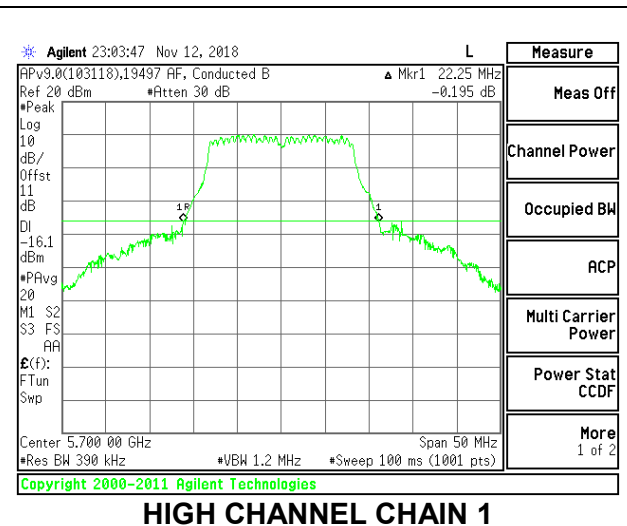

Channel	Frequency (MHz)	26 dB Bandwidth Chain 0 (MHz)	26 dB Bandwidth Chain 1 (MHz)
Mid	5290	22.20	22.60

MID CHANNEL

8.2.15. 802.11a MODE IN THE 5.6 GHz BAND

2TX Antenna 1 + Antenna 2 CDD MODE

Channel	Frequency (MHz)	26 dB Bandwidth	
		Chain 0 (MHz)	Chain 1 (MHz)
Low	5500	21.85	22.20
Mid	5580	21.85	22.05
High	5700	21.90	22.25
144	5720	21.95	22.05

LOW CHANNEL

MID CHANNEL

HIGH CHANNEL

CHANNEL 144

8.2.16. 802.11n HT20 MODE IN THE 5.6 GHz BAND

2TX Antenna 1 + Antenna 2 CDD MODE

Channel	Frequency (MHz)	26 dB Bandwidth	
		Chain 0 (MHz)	Chain 1 (MHz)
Low	5500	22.25	24.50
Mid	5580	22.20	22.30
High	5700	22.10	22.25
144	5720	26.10	25.15