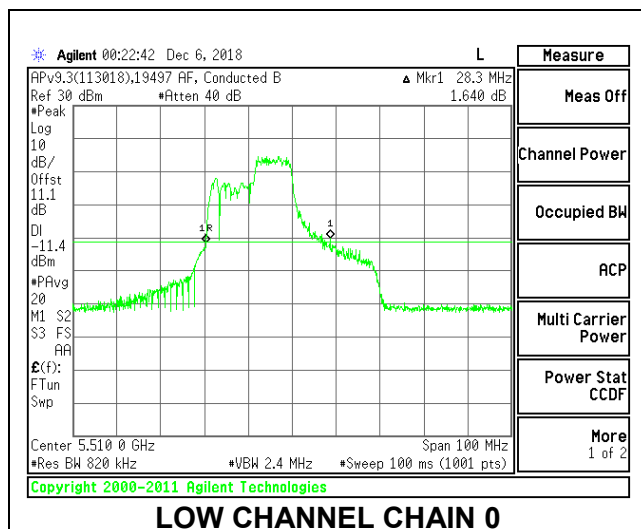

2TX Antenna 1 + Antenna 2 OFDMA MODE – 106-Tones, RU Index 54

Channel	Frequency (MHz)	26 dB Bandwidth Chain 0 (MHz)	26 dB Bandwidth Chain 1 (MHz)
Low	5510	28.30	28.50
Mid	5550	29.30	27.90
High	5670	30.10	28.50
142	5710	34.90	27.50

LOW CHANNEL