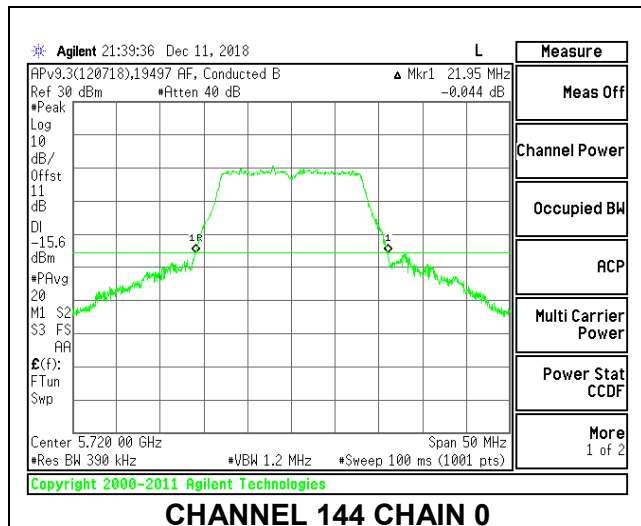

Channel	Frequency (MHz)	26 dB Bandwidth Chain 0 (MHz)	26 dB Bandwidth Chain 1 (MHz)
Mid	5290	22.20	22.60

MID CHANNEL

8.2.15. 802.11a MODE IN THE 5.6 GHz BAND

2TX Antenna 1 + Antenna 2 CDD MODE

Channel	Frequency (MHz)	26 dB Bandwidth	
		Chain 0 (MHz)	Chain 1 (MHz)
Low	5500	21.85	22.20
Mid	5580	21.85	22.05
High	5700	21.90	22.25
144	5720	21.95	22.05

LOW CHANNEL

MID CHANNEL

HIGH CHANNEL

CHANNEL 144

8.2.16. 802.11n HT20 MODE IN THE 5.6 GHz BAND

2TX Antenna 1 + Antenna 2 CDD MODE

Channel	Frequency (MHz)	26 dB Bandwidth	
		Chain 0 (MHz)	Chain 1 (MHz)
Low	5500	22.25	24.50
Mid	5580	22.20	22.30
High	5700	22.10	22.25
144	5720	26.10	25.15