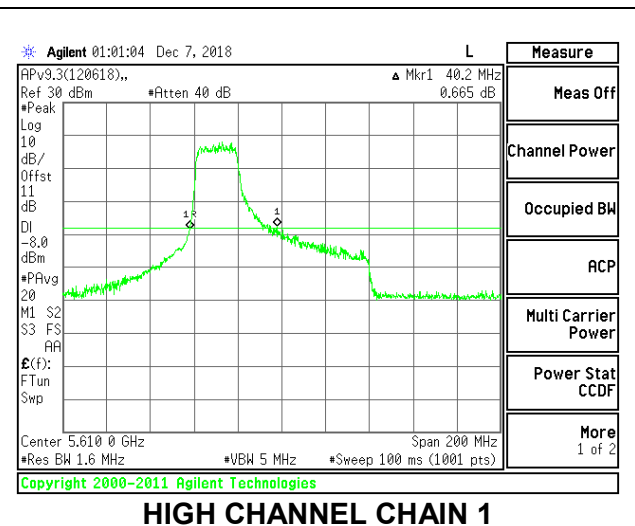

HIGH CHANNEL