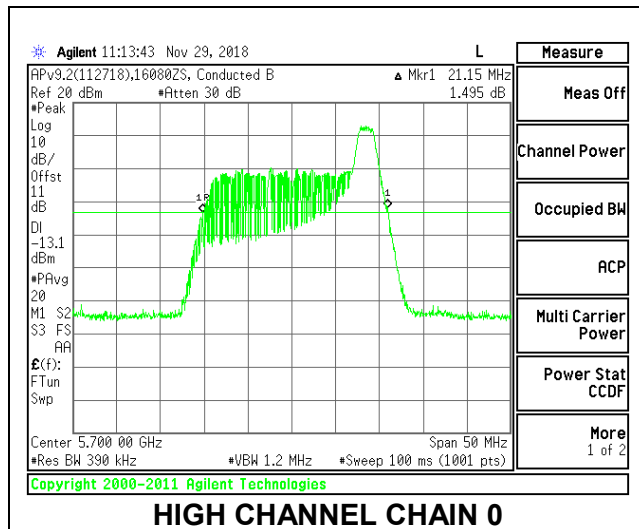

LOW CHANNEL

MID CHANNEL

HIGH CHANNEL

CHANNEL 144

8.2.20. 802.11ax HE40 MODE IN THE 5.6 GHz BAND

2TX Antenna 1 + Antenna 2 OFDMA MODE – 484-Tones, RU Index 65

Channel	Frequency (MHz)	26 dB Bandwidth Chain 0 (MHz)	26 dB Bandwidth Chain 1 (MHz)
Low	5510	41.00	40.80
Mid	5550	40.80	41.30
High	5670	40.90	41.30
142	5710	47.30	41.20