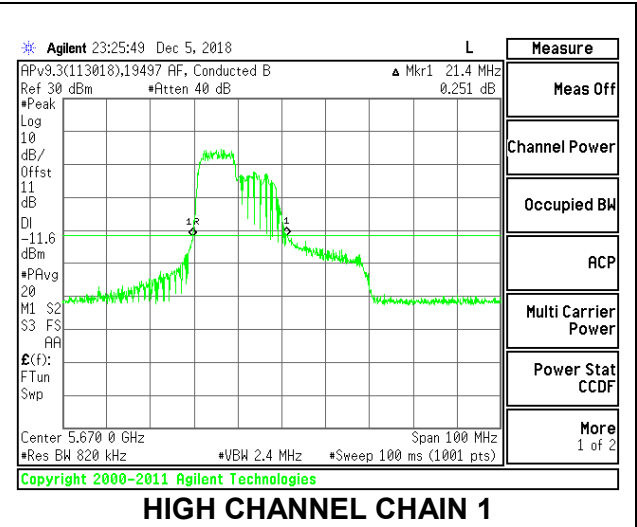

HIGH CHANNEL