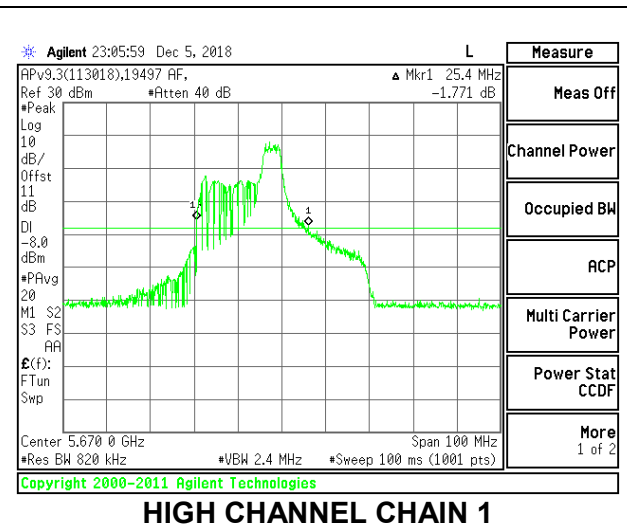

HIGH CHANNEL