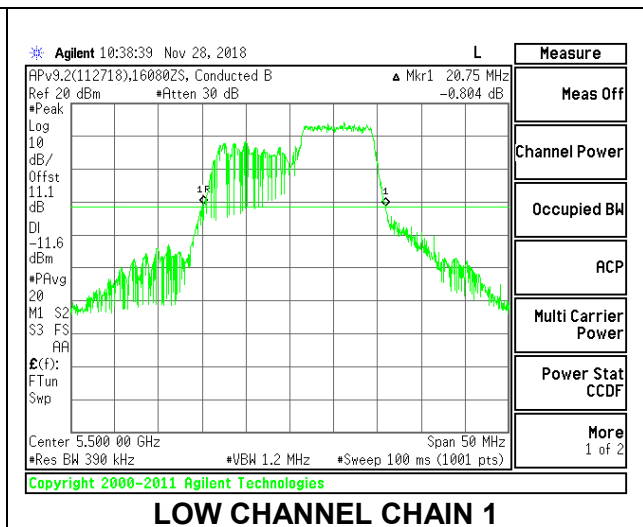

2TX Antenna 1 + Antenna 2 OFDMA MODE – 106-Tones, RU Index 54

Channel	Frequency (MHz)	26 dB Bandwidth Chain 0 (MHz)	26 dB Bandwidth Chain 1 (MHz)
Low	5500	21.80	20.75
Mid	5580	21.90	21.50
High	5700	21.80	21.05
144	5720	23.40	20.80

LOW CHANNEL