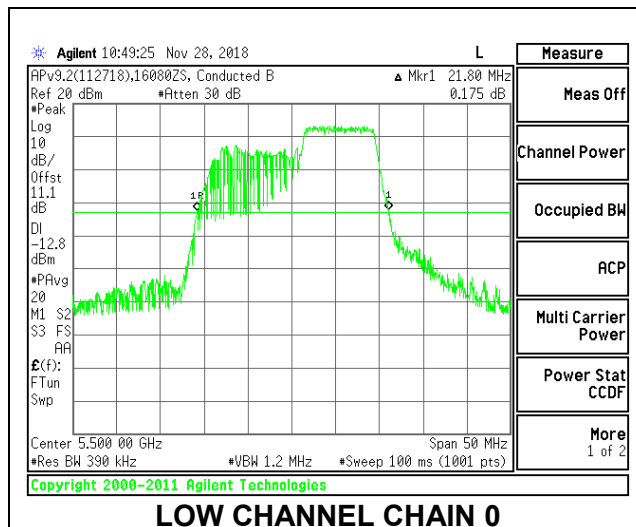

2TX Antenna 1 + Antenna 2 OFDMA MODE – 106-Tones, RU Index 54

Channel	Frequency (MHz)	26 dB Bandwidth Chain 0 (MHz)	26 dB Bandwidth Chain 1 (MHz)
Low	5500	21.80	20.75
Mid	5580	21.90	21.50
High	5700	21.80	21.05
144	5720	23.40	20.80

LOW CHANNEL