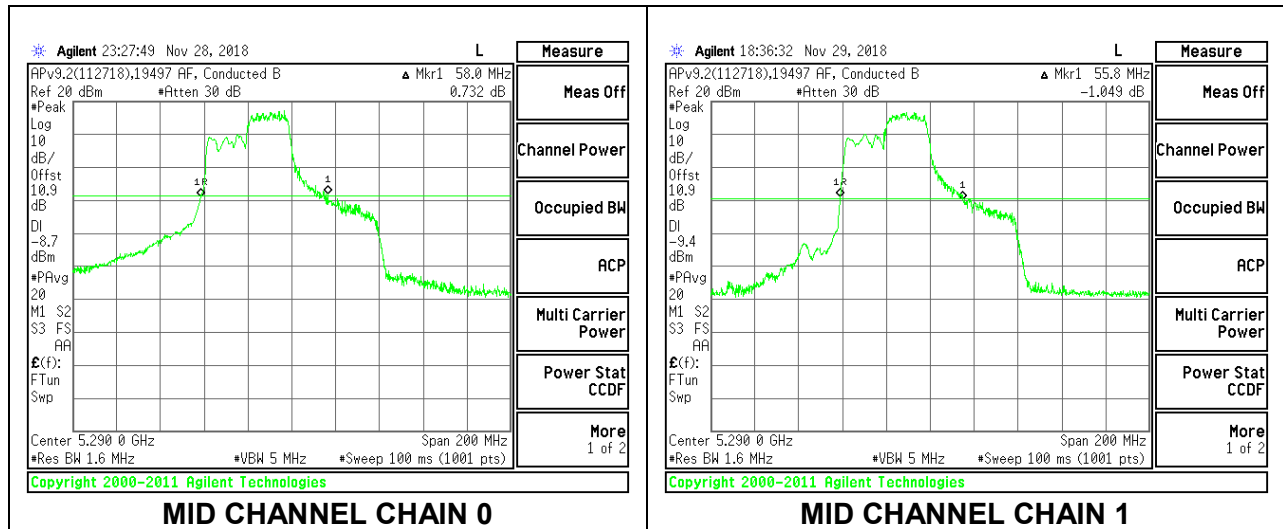

2TX Antenna 1 + Antenna 2 OFDMA MODE – 242-Tones, RU Index 62

Channel	Frequency (MHz)	26 dB Bandwidth Chain 0 (MHz)	26 dB Bandwidth Chain 1 (MHz)
Mid	5290	58.00	55.80

MID CHANNEL