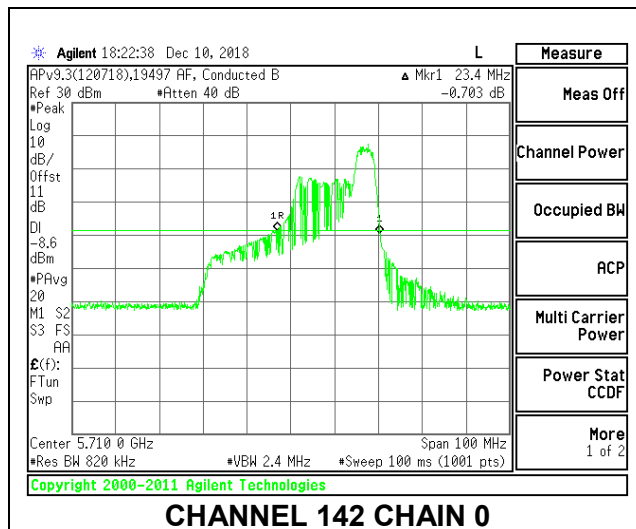

LOW CHANNEL

MID CHANNEL

HIGH CHANNEL

CHANNEL 142

2TX Antenna 1 + Antenna 2 OFDMA MODE – 26-Tones, RU Index 0

Channel	Frequency (MHz)	26 dB Bandwidth Chain 0 (MHz)	26 dB Bandwidth Chain 1 (MHz)
Low	5510	20.20	19.90
Mid	5550	20.20	20.20
High	5670	20.30	19.90
142	5710	21.10	20.90