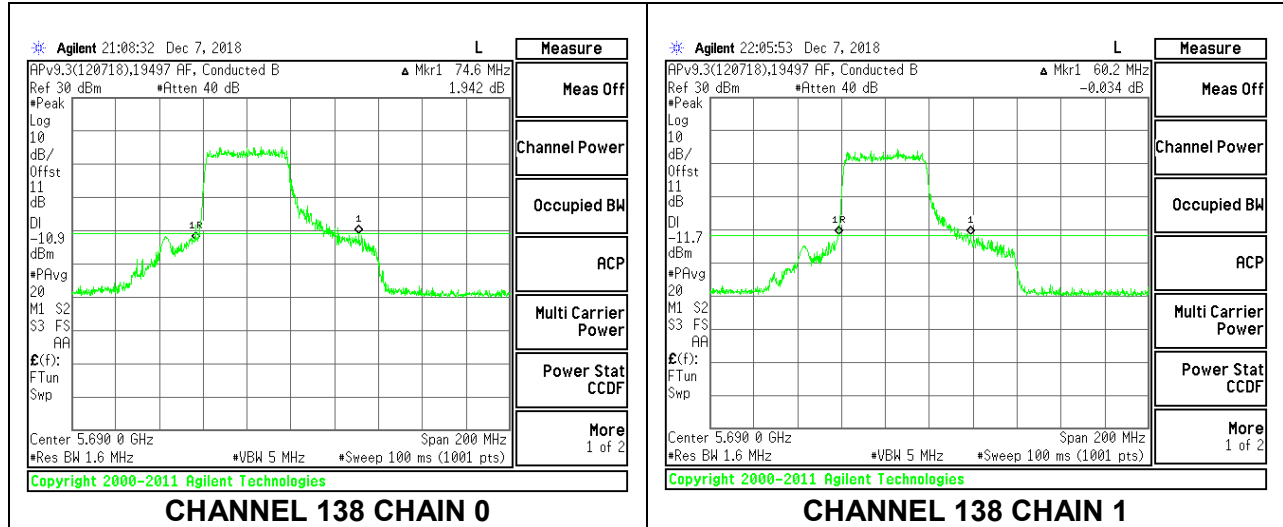

LOW CHANNEL

LOW CHANNEL CHAIN 0

LOW CHANNEL CHAIN 1

HIGH CHANNEL

HIGH CHANNEL CHAIN 0

HIGH CHANNEL CHAIN 1

CHANNEL 138

2TX Antenna 1 + Antenna 2 OFDMA MODE – 484-Tones, RU Index 66