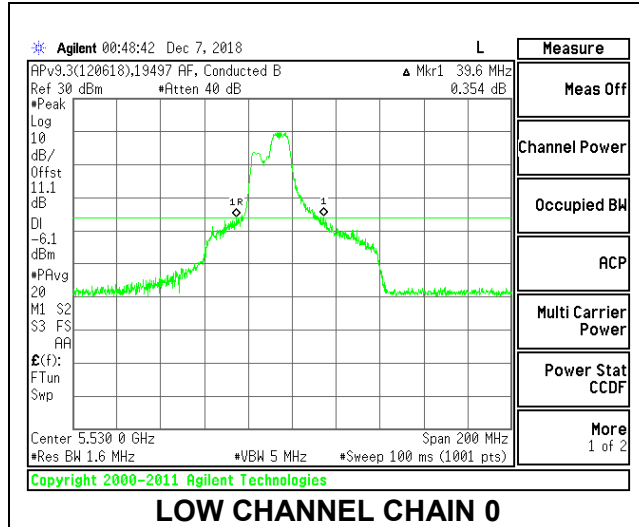

2TX Antenna 1 + Antenna 2 OFDMA MODE – 106-Tones, RU Index 56

Channel	Frequency (MHz)	26 dB Bandwidth Chain 0 (MHz)	26 dB Bandwidth Chain 1 (MHz)
Low	5530	39.60	32.40
High	5610	38.00	33.60
138	5690	41.00	33.20

LOW CHANNEL