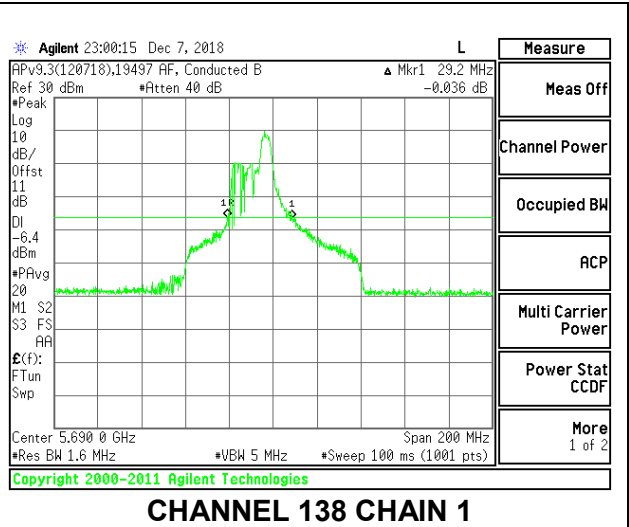

CHANNEL 138