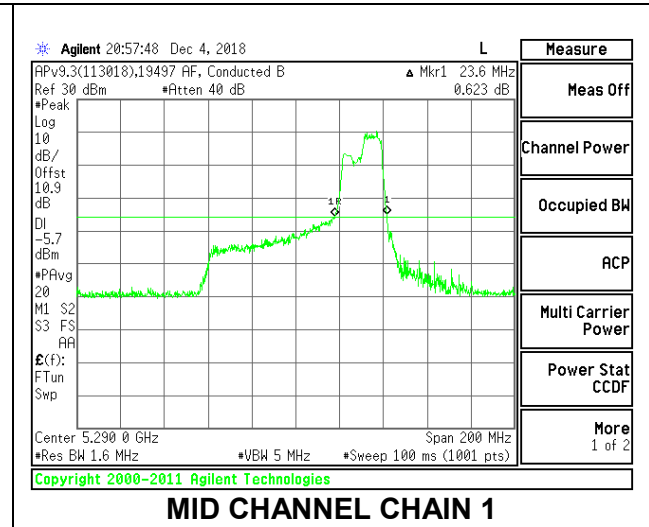

2TX Antenna 1 + Antenna 2 OFDMA MODE – 106-Tones, RU Index 60

Channel	Frequency (MHz)	26 dB Bandwidth Chain 0 (MHz)	26 dB Bandwidth Chain 1 (MHz)
Mid	5290	26.60	23.60

MID CHANNEL