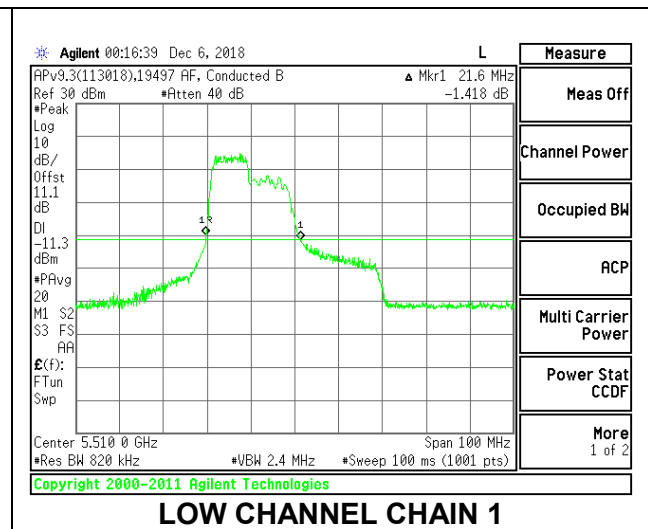

2TX Antenna 1 + Antenna 2 OFDMA MODE – 106-Tones, RU Index 53

Channel	Frequency (MHz)	26 dB Bandwidth Chain 0 (MHz)	26 dB Bandwidth Chain 1 (MHz)
Low	5510	21.30	21.60
Mid	5550	21.30	21.60
High	5670	21.40	21.40
142	5710	25.80	22.60

LOW CHANNEL