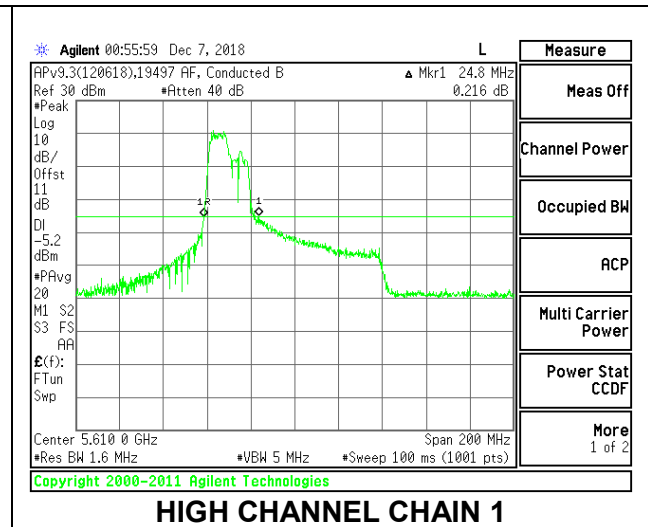

HIGH CHANNEL