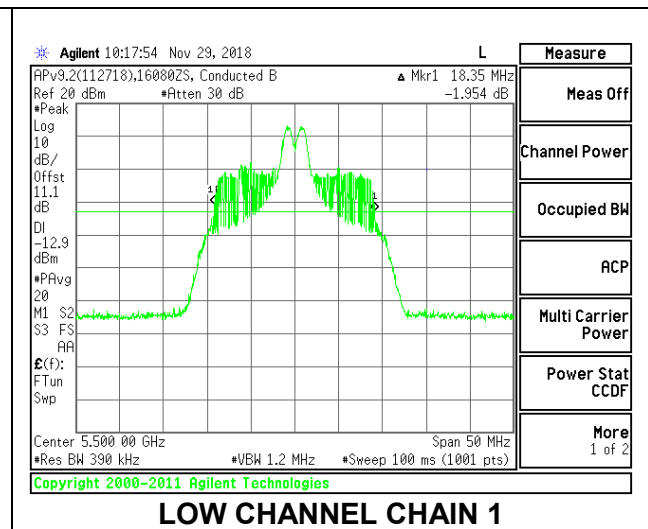

2TX Antenna 1 + Antenna 2 OFDMA MODE – 26-Tones, RU Index 4

Channel	Frequency (MHz)	26 dB Bandwidth Chain 0 (MHz)	26 dB Bandwidth Chain 1 (MHz)
Low	5500	19.75	18.35
Mid	5580	19.60	18.35
High	5700	19.75	18.25
144	5720	19.45	18.10

LOW CHANNEL