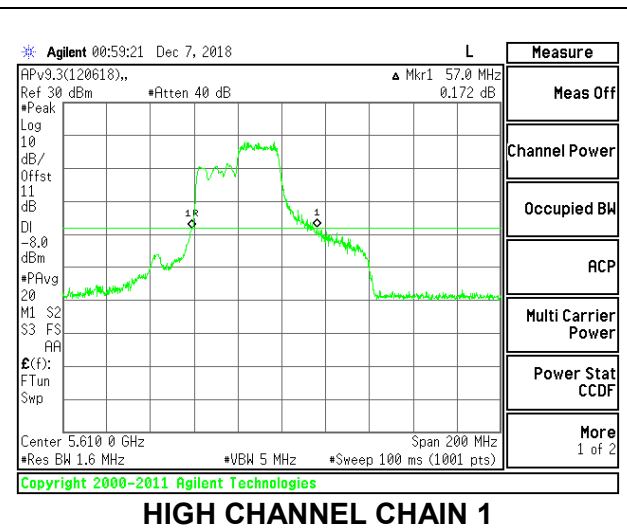

HIGH CHANNEL