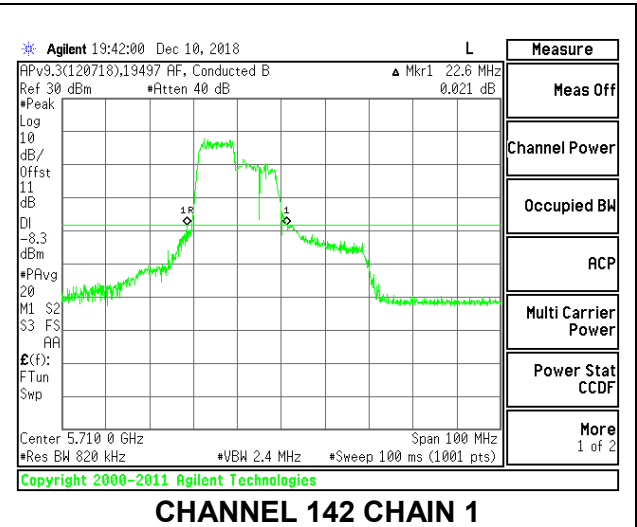

LOW CHANNEL

MID CHANNEL

HIGH CHANNEL

CHANNEL 142

2TX Antenna 1 + Antenna 2 OFDMA MODE – 106-Tones, RU Index 54

Channel	Frequency (MHz)	26 dB Bandwidth Chain 0 (MHz)	26 dB Bandwidth Chain 1 (MHz)
Low	5510	28.30	28.50
Mid	5550	29.30	27.90
High	5670	30.10	28.50
142	5710	34.90	27.50