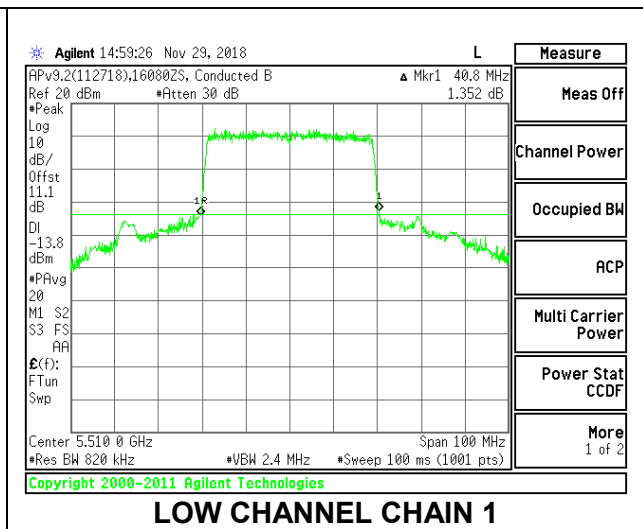

8.2.20. 802.11ax HE40 MODE IN THE 5.6 GHz BAND

2TX Antenna 1 + Antenna 2 OFDMA MODE – 484-Tones, RU Index 65

Channel	Frequency (MHz)	26 dB Bandwidth Chain 0 (MHz)	26 dB Bandwidth Chain 1 (MHz)
Low	5510	41.00	40.80
Mid	5550	40.80	41.30
High	5670	40.90	41.30
142	5710	47.30	41.20

LOW CHANNEL