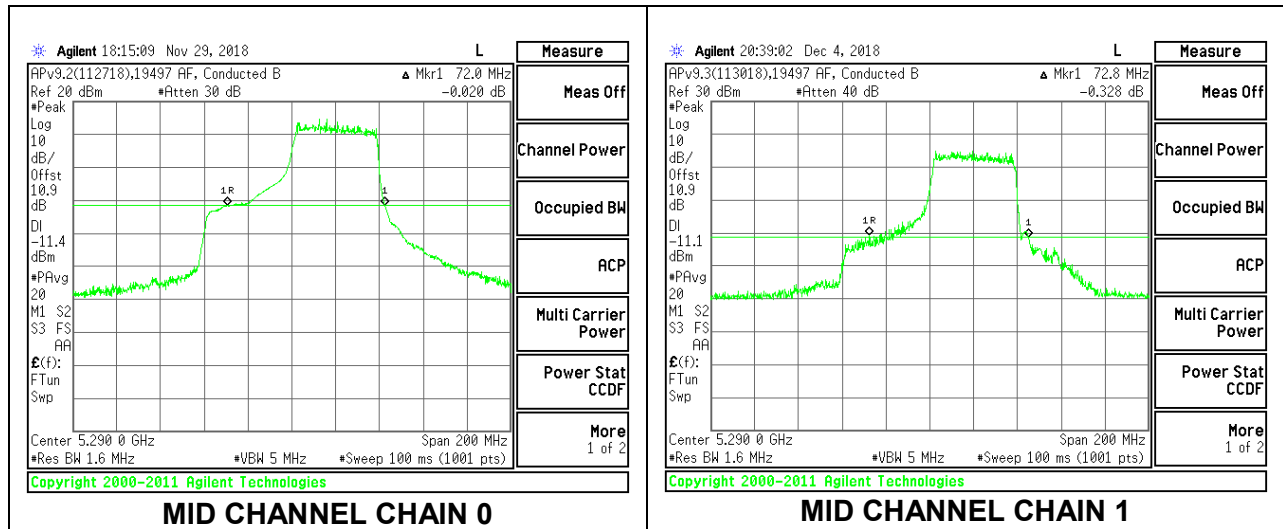

2TX Antenna 1 + Antenna 2 OFDMA MODE – 484-Tones, RU Index 66

Channel	Frequency (MHz)	26 dB Bandwidth Chain 0 (MHz)	26 dB Bandwidth Chain 1 (MHz)
Mid	5290	72.00	72.80

MID CHANNEL