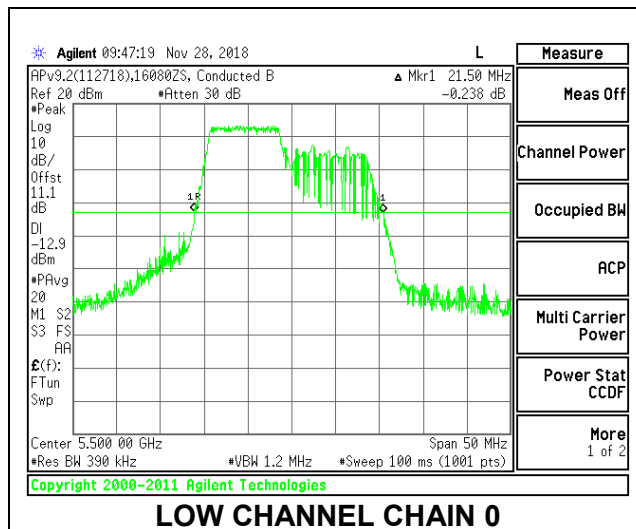

2TX Antenna 1 + Antenna 2 OFDMA MODE – 106-Tones, RU Index 53

Channel	Frequency (MHz)	26 dB Bandwidth Chain 0 (MHz)	26 dB Bandwidth Chain 1 (MHz)
Low	5500	21.50	20.50
Mid	5580	21.50	20.65
High	5700	21.50	20.60
144	5720	21.45	20.50

LOW CHANNEL