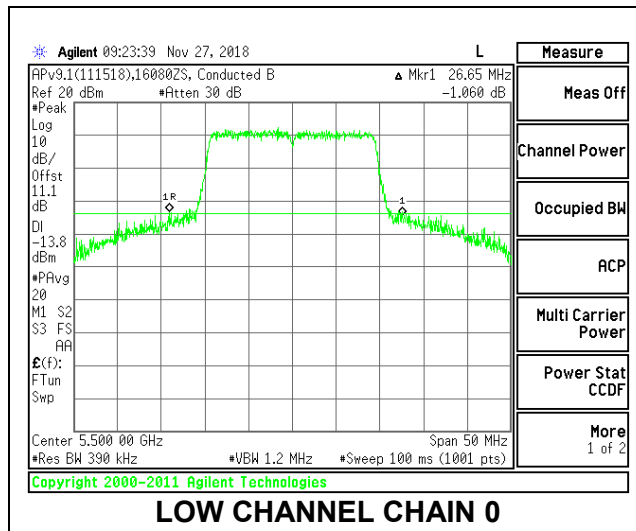

8.2.19. 802.11ax HE20 MODE IN THE 5.6 GHz BAND

2TX Antenna 1 + Antenna 2 OFDMA MODE – 242-Tones, RU Index 61

Channel	Frequency (MHz)	26 dB Bandwidth	
		Chain 0 (MHz)	Chain 1 (MHz)
Low	5500	26.65	22.10
Mid	5580	25.40	22.10
High	5700	27.45	22.15
144	5720	21.90	21.80

LOW CHANNEL