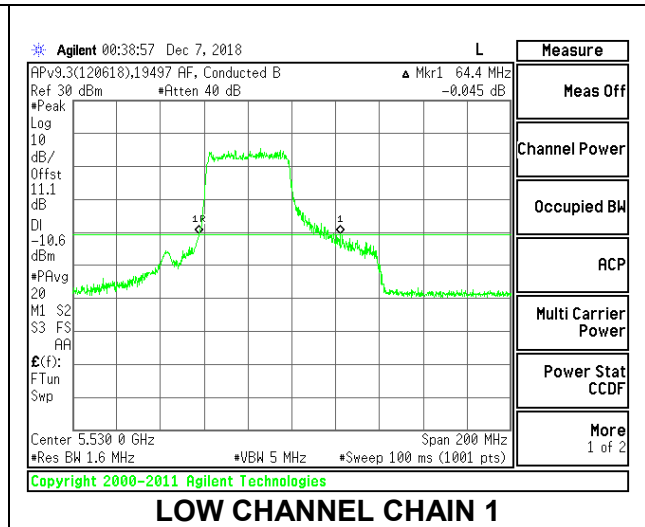

LOW CHANNEL CHAIN 1

HIGH CHANNEL