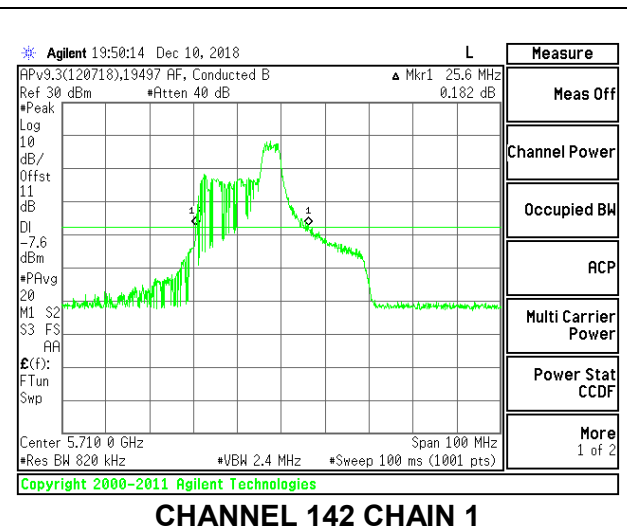

LOW CHANNEL

MID CHANNEL

HIGH CHANNEL

CHANNEL 142

2TX Antenna 1 + Antenna 2 OFDMA MODE – 52-Tones, RU Index 44

Channel	Frequency (MHz)	26 dB Bandwidth Chain 0 (MHz)	26 dB Bandwidth Chain 1 (MHz)
Low	5510	20.20	20.20
Mid	5550	20.00	20.20
High	5670	19.90	20.10
142	5710	23.40	20.00