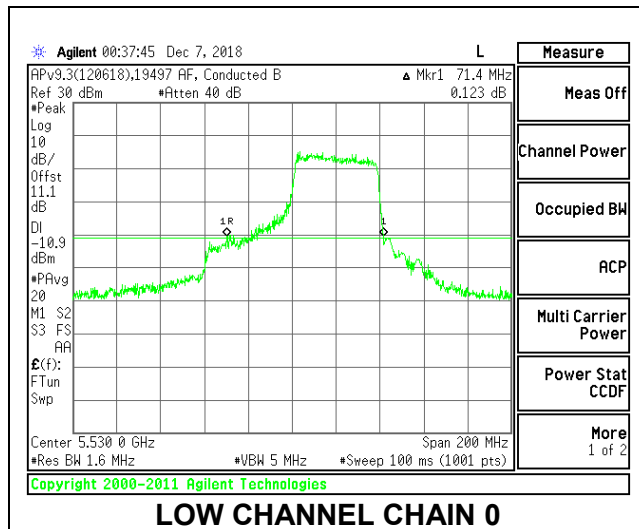

2TX Antenna 1 + Antenna 2 OFDMA MODE – 484-Tones, RU Index 66

Channel	Frequency (MHz)	26 dB Bandwidth Chain 0 (MHz)	26 dB Bandwidth Chain 1 (MHz)
Low	5530	71.40	71.80
High	5610	66.40	72.00
138	5690	79.00	70.60

LOW CHANNEL