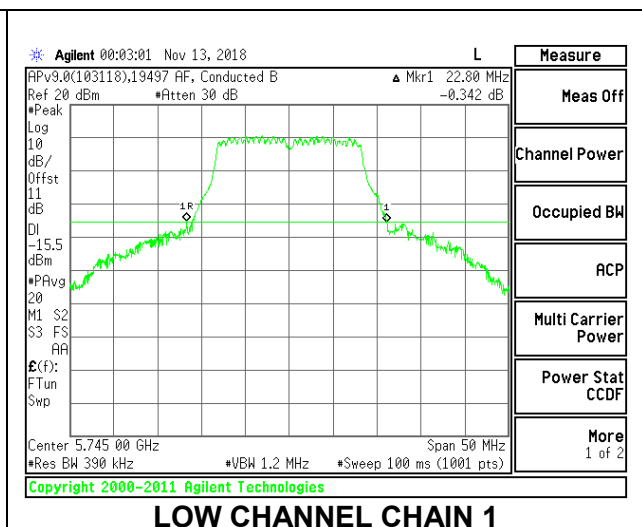

8.2.22. 802.11a MODE IN THE 5.8 GHz BAND

2TX Antenna 1 + Antenna 2 CDD MODE

Channel	Frequency (MHz)	26 dB Bandwidth Chain 0 (MHz)	26 dB Bandwidth Chain 1 (MHz)
Low	5745	21.80	22.80
Mid	5785	21.80	24.30
High	5825	21.80	24.15

LOW CHANNEL