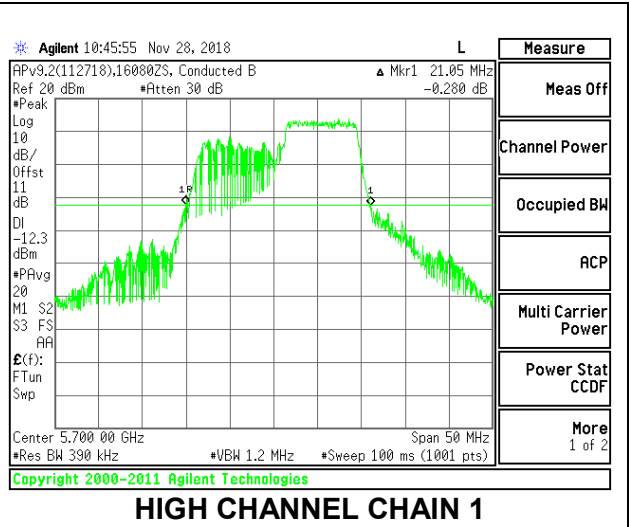

HIGH CHANNEL