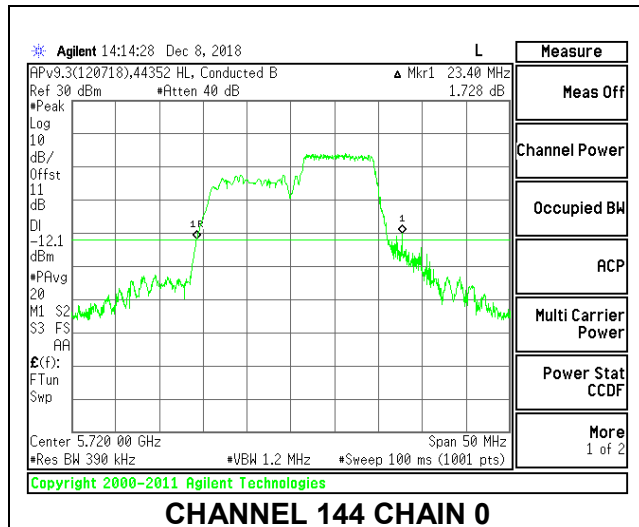

LOW CHANNEL

MID CHANNEL

HIGH CHANNEL

CHANNEL 144

2TX Antenna 1 + Antenna 2 OFDMA MODE – 52-Tones, RU Index 37

Channel	Frequency (MHz)	26 dB Bandwidth Chain 0 (MHz)	26 dB Bandwidth Chain 1 (MHz)
Low	5500	21.00	20.30
Mid	5580	20.75	20.25
High	5700	20.90	20.20
144	5720	21.05	20.15