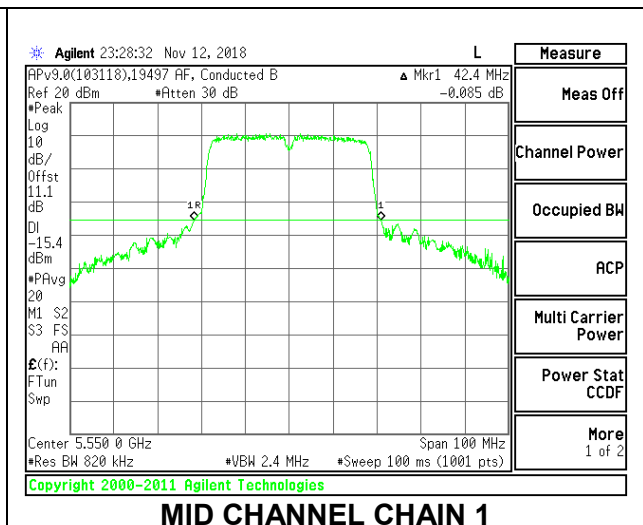

LOW CHANNEL

MID CHANNEL

HIGH CHANNEL

CHANNEL 144

8.2.17. 802.11n HT40 MODE IN THE 5.6 GHz BAND

2TX Antenna 1 + Antenna 2 CDD MODE

Channel	Frequency (MHz)	26 dB Bandwidth Chain 0 (MHz)	26 dB Bandwidth Chain 1 (MHz)
Low	5510	42.50	42.50
Mid	5550	42.50	42.40
High	5670	42.10	41.90
142	5710	42.60	45.30

LOW CHANNEL

MID CHANNEL

HIGH CHANNEL

CHANNEL 142

8.2.18. 802.11ac VHT80 MODE IN THE 5.6 GHz BAND

2TX Antenna 1 + Antenna 2 CDD MODE

Channel	Frequency (MHz)	26 dB Bandwidth Chain 0 (MHz)	26 dB Bandwidth Chain 1 (MHz)
Low	5530	85.60	85.00
High	5610	85.60	83.40
138	5690	86.20	86.20