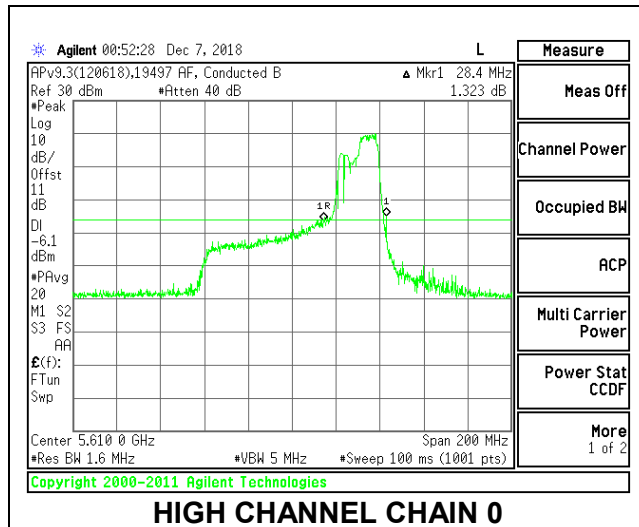

Channel	Frequency (MHz)	26 dB Bandwidth Chain 0 (MHz)	26 dB Bandwidth Chain 1 (MHz)
Low	5530	27.60	28.40
High	5610	28.40	31.00
138	5690	33.80	24.20

LOW CHANNEL

LOW CHANNEL CHAIN 0

LOW CHANNEL CHAIN 1

HIGH CHANNEL