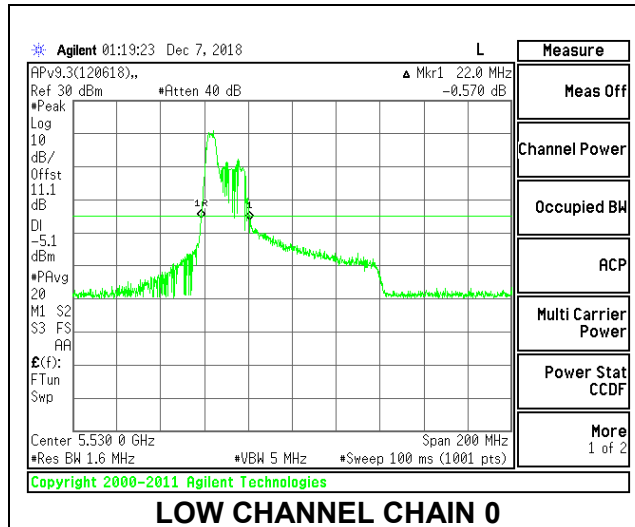

2TX Antenna 1 + Antenna 2 OFDMA MODE – 52-Tones, RU Index 37

Channel	Frequency (MHz)	26 dB Bandwidth Chain 0 (MHz)	26 dB Bandwidth Chain 1 (MHz)
Low	5530	22.00	21.80
High	5610	22.40	21.40
138	5690	24.00	22.20

LOW CHANNEL