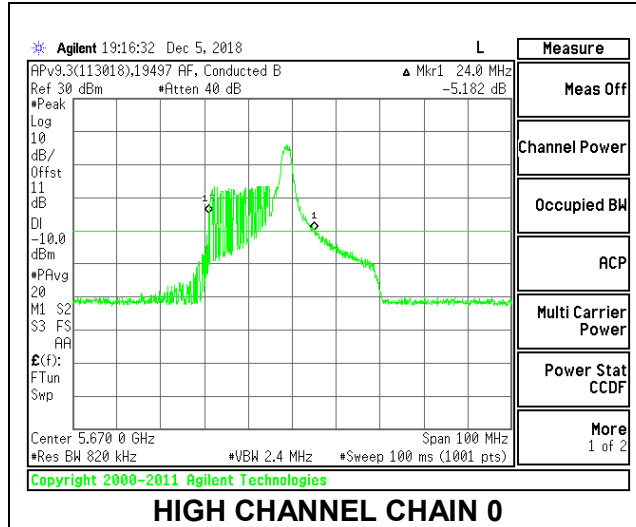

HIGH CHANNEL