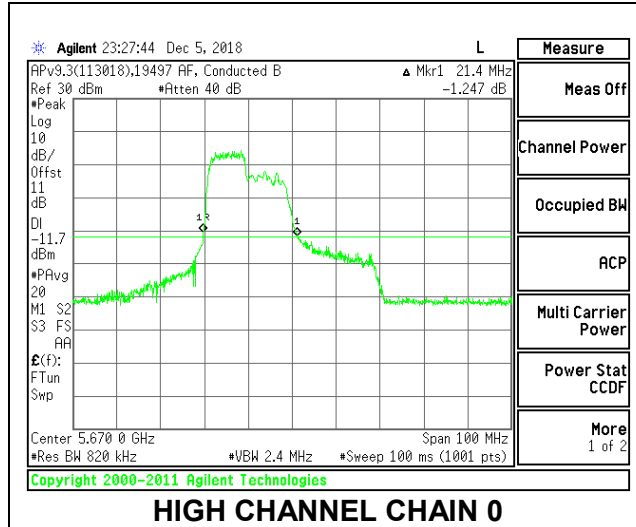

HIGH CHANNEL