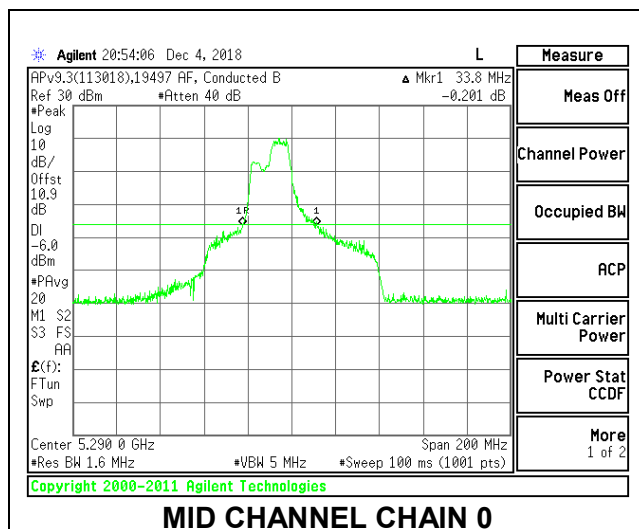

2TX Antenna 1 + Antenna 2 OFDMA MODE – 106-Tones, RU Index 56

Channel	Frequency (MHz)	26 dB Bandwidth Chain 0 (MHz)	26 dB Bandwidth Chain 1 (MHz)
Mid	5290	33.80	35.20

MID CHANNEL