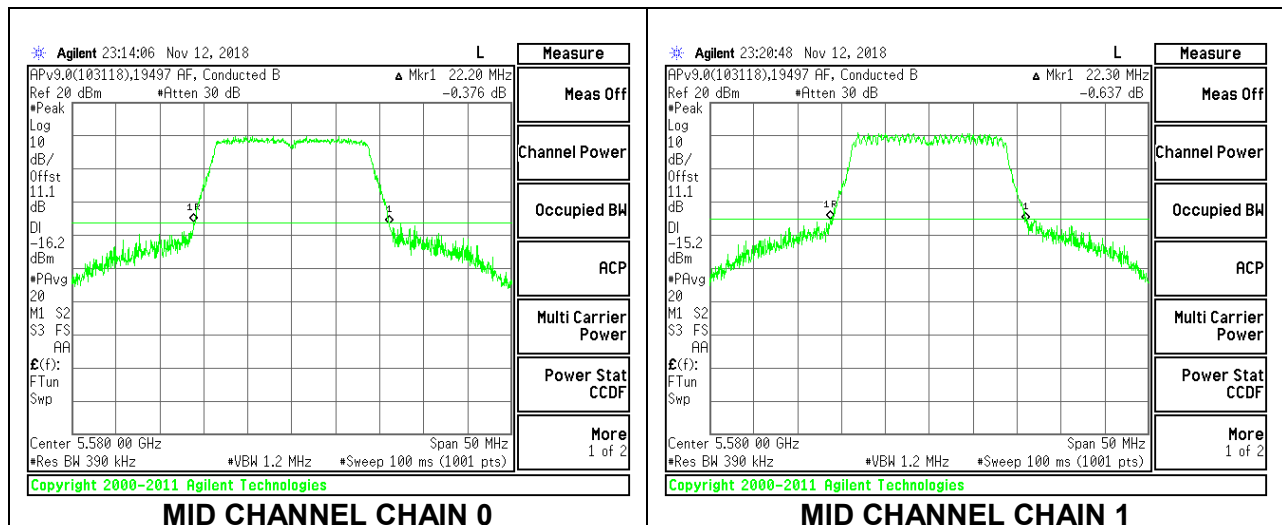

MID CHANNEL