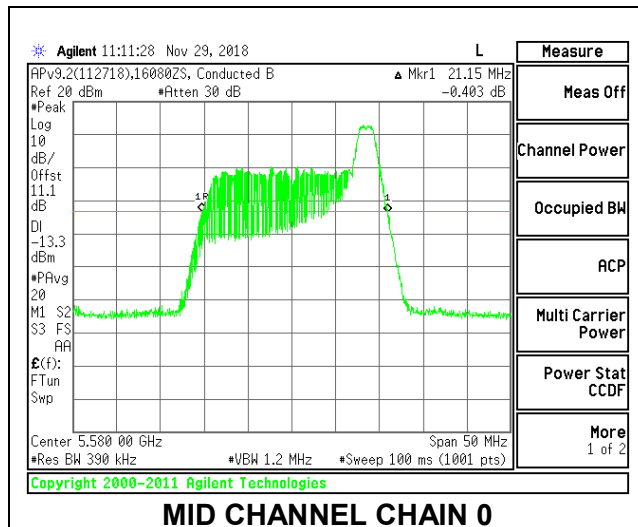

MID CHANNEL