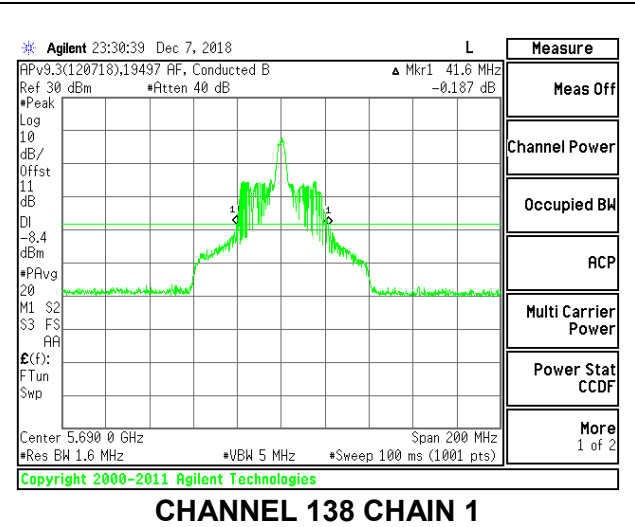

Channel	Frequency (MHz)	26 dB Bandwidth Chain 0 (MHz)	26 dB Bandwidth Chain 1 (MHz)
Low	5530	39.00	39.40
High	5610	40.00	39.60
138	5690	46.20	41.60

LOW CHANNEL

HIGH CHANNEL

CHANNEL 138

2TX Antenna 1 + Antenna 2 OFDMA MODE – 26-Tones, RU Index 36