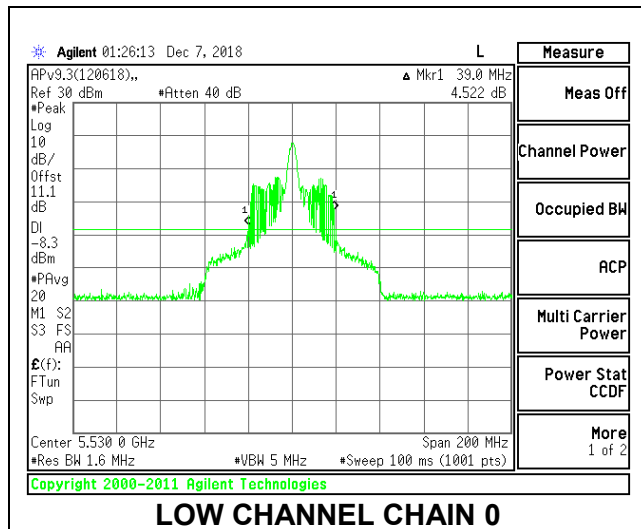

2TX Antenna 1 + Antenna 2 OFDMA MODE – 26-Tones, RU Index 18

Channel	Frequency (MHz)	26 dB Bandwidth Chain 0 (MHz)	26 dB Bandwidth Chain 1 (MHz)
Low	5530	39.00	39.40
High	5610	40.00	39.60
138	5690	46.20	41.60

LOW CHANNEL