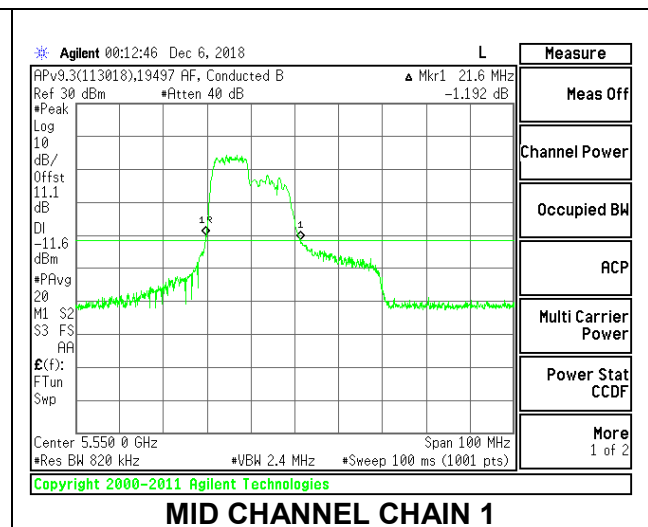

MID CHANNEL