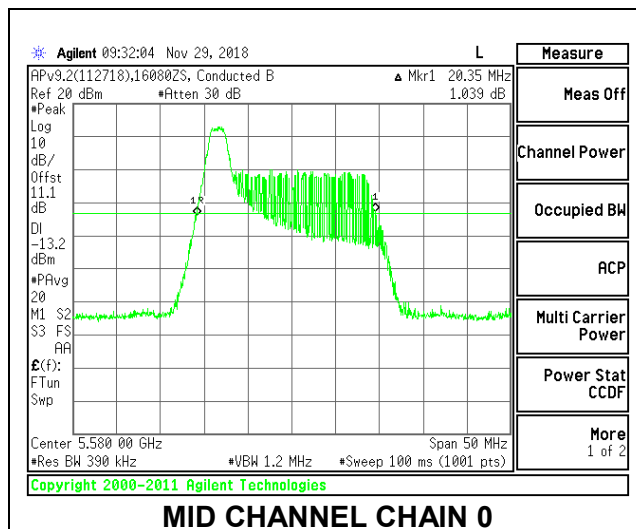

MID CHANNEL