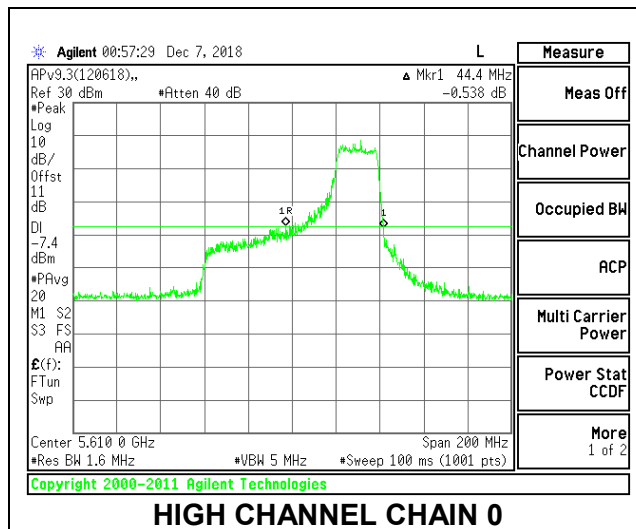

HIGH CHANNEL