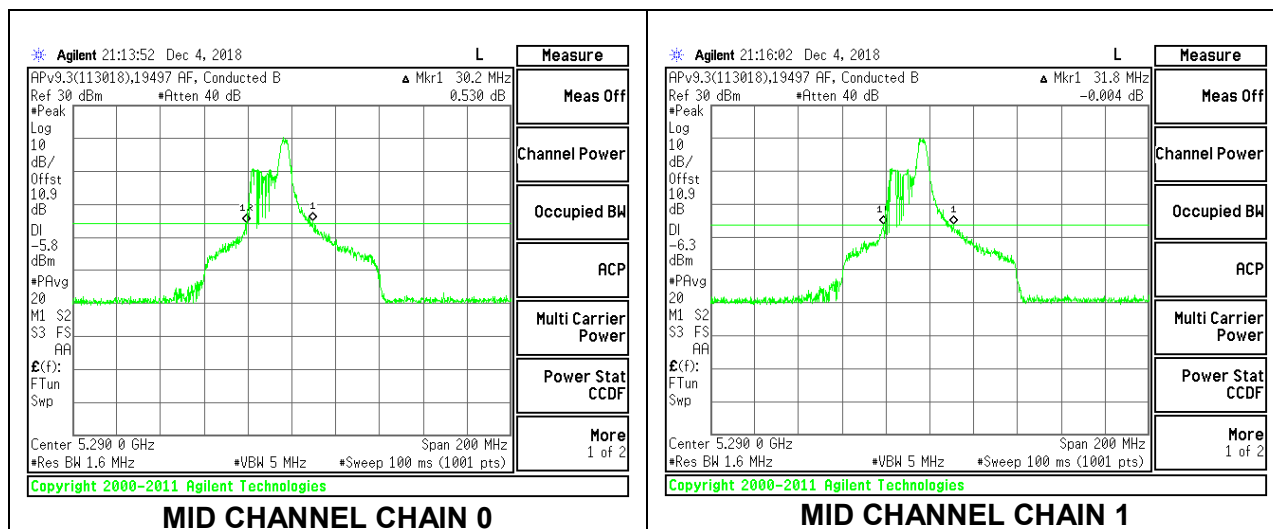

2TX Antenna 1 + Antenna 2 OFDMA MODE – 52-Tones, RU Index 44

Channel	Frequency (MHz)	26 dB Bandwidth Chain 0 (MHz)	26 dB Bandwidth Chain 1 (MHz)
Mid	5290	30.20	31.80

MID CHANNEL