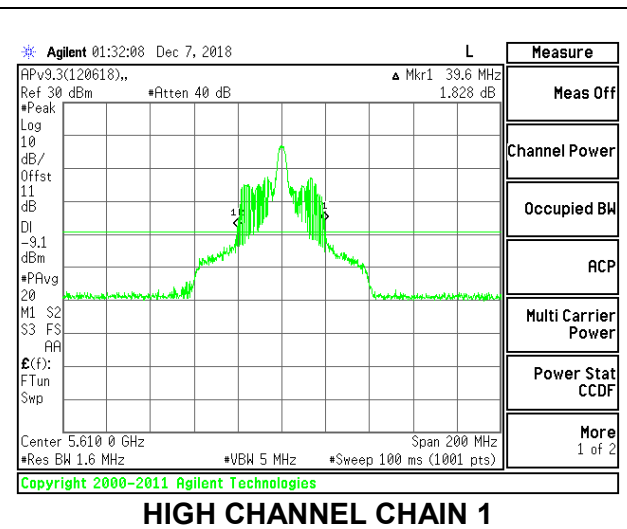

HIGH CHANNEL