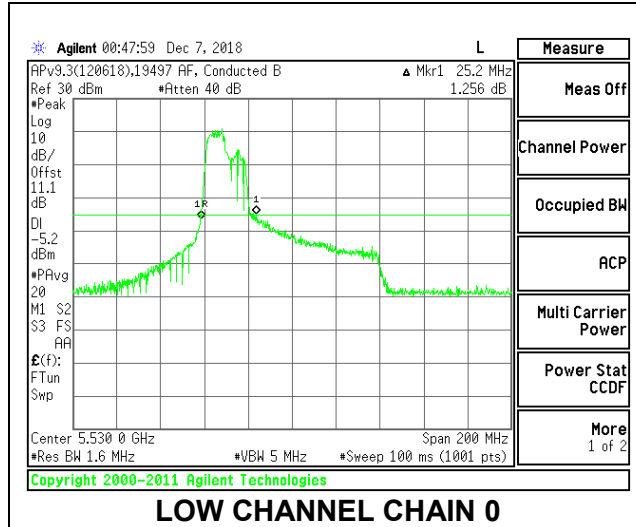

2TX Antenna 1 + Antenna 2 OFDMA MODE – 106-Tones, RU Index 53

Channel	Frequency (MHz)	26 dB Bandwidth Chain 0 (MHz)	26 dB Bandwidth Chain 1 (MHz)
Low	5530	25.20	24.00
High	5610	22.40	24.80
138	5690	27.80	27.00

LOW CHANNEL