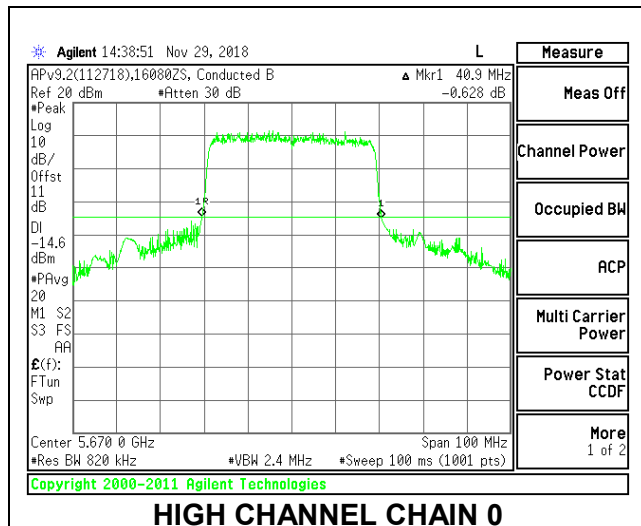

HIGH CHANNEL