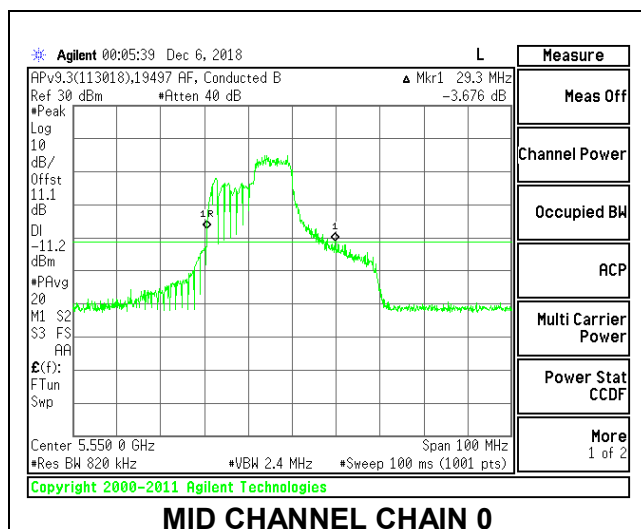

MID CHANNEL