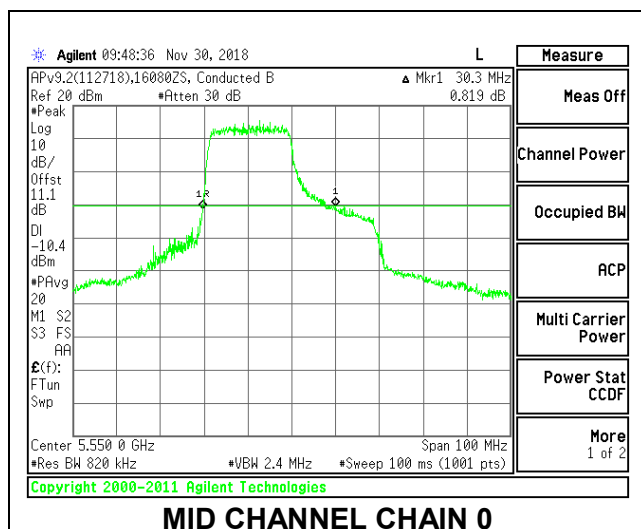

MID CHANNEL