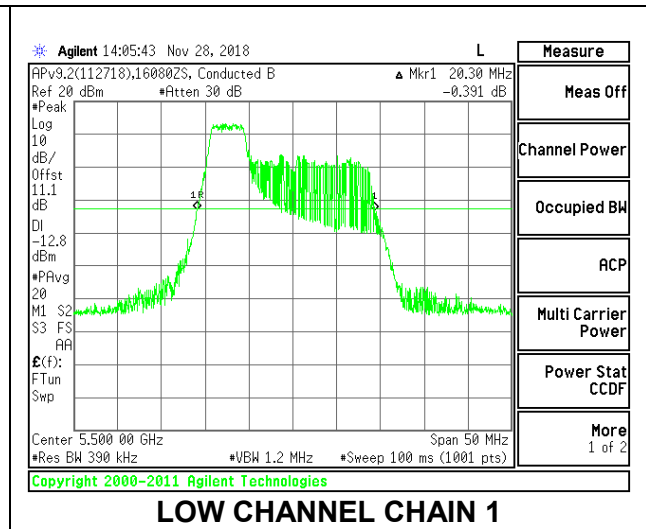

2TX Antenna 1 + Antenna 2 OFDMA MODE – 52-Tones, RU Index 37

Channel	Frequency (MHz)	26 dB Bandwidth Chain 0 (MHz)	26 dB Bandwidth Chain 1 (MHz)
Low	5500	21.00	20.30
Mid	5580	20.75	20.25
High	5700	20.90	20.20
144	5720	21.05	20.15

LOW CHANNEL