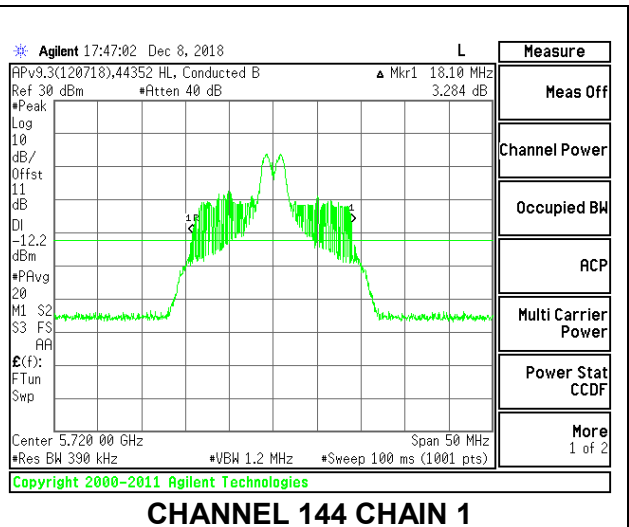

LOW CHANNEL

MID CHANNEL

HIGH CHANNEL

CHANNEL 144

2TX Antenna 1 + Antenna 2 OFDMA MODE – 26-Tones, RU Index 8

Channel	Frequency (MHz)	26 dB Bandwidth Chain 0 (MHz)	26 dB Bandwidth Chain 1 (MHz)
Low	5500	21.10	20.15
Mid	5580	21.15	20.25
High	5700	21.15	20.00
144	5720	21.10	20.20