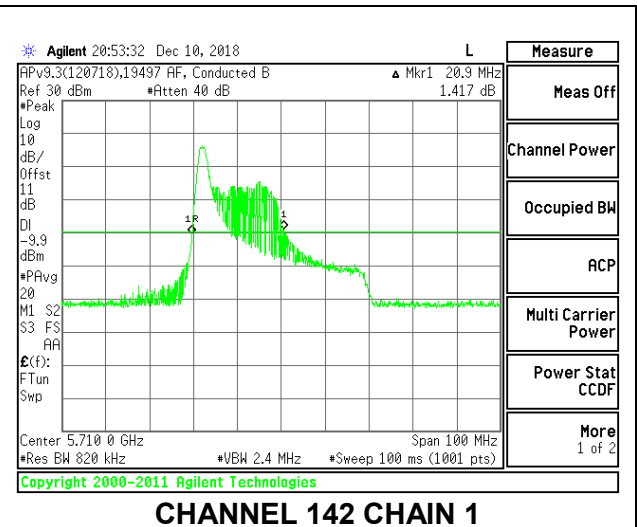

LOW CHANNEL

MID CHANNEL

HIGH CHANNEL

CHANNEL 142

2TX Antenna 1 + Antenna 2 OFDMA MODE – 26-Tones, RU Index 8

Channel	Frequency (MHz)	26 dB Bandwidth Chain 0 (MHz)	26 dB Bandwidth Chain 1 (MHz)
Low	5510	24.50	24.80
Mid	5550	24.70	24.70
High	5670	24.00	23.70
142	5710	25.30	24.60