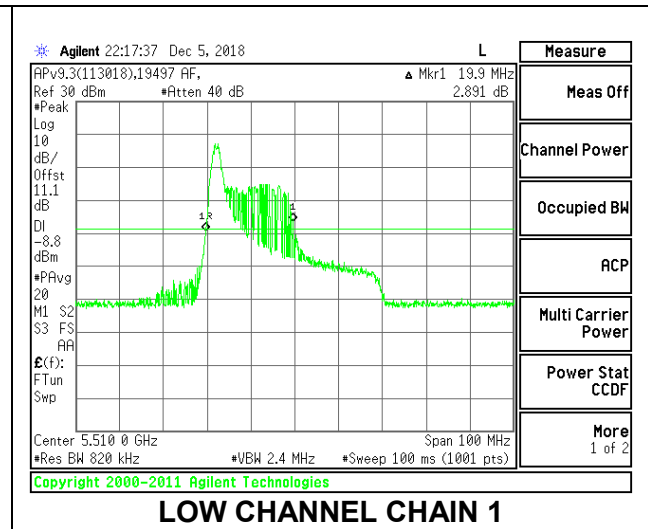

2TX Antenna 1 + Antenna 2 OFDMA MODE – 26-Tones, RU Index 0

Channel	Frequency (MHz)	26 dB Bandwidth Chain 0 (MHz)	26 dB Bandwidth Chain 1 (MHz)
Low	5510	20.20	19.90
Mid	5550	20.20	20.20
High	5670	20.30	19.90
142	5710	21.10	20.90

LOW CHANNEL