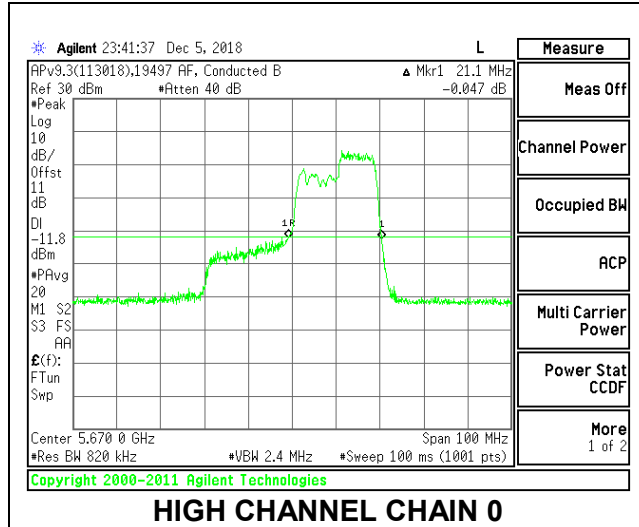

HIGH CHANNEL