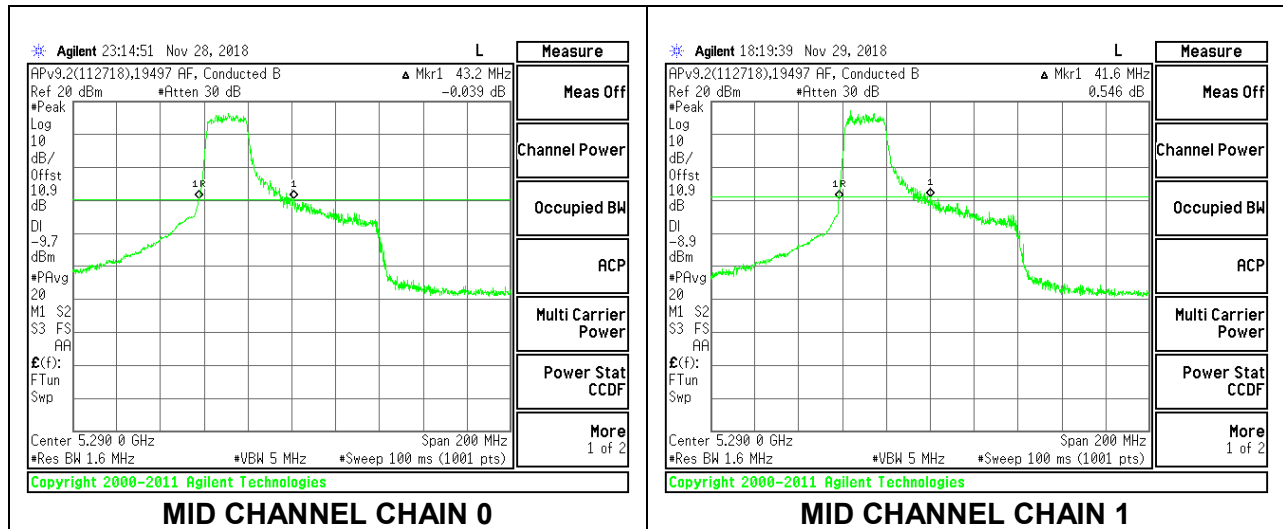

2TX Antenna 1 + Antenna 2 OFDMA MODE – 242-Tones, RU Index 61

Channel	Frequency (MHz)	26 dB Bandwidth Chain 0 (MHz)	26 dB Bandwidth Chain 1 (MHz)
Mid	5290	43.20	41.60

MID CHANNEL