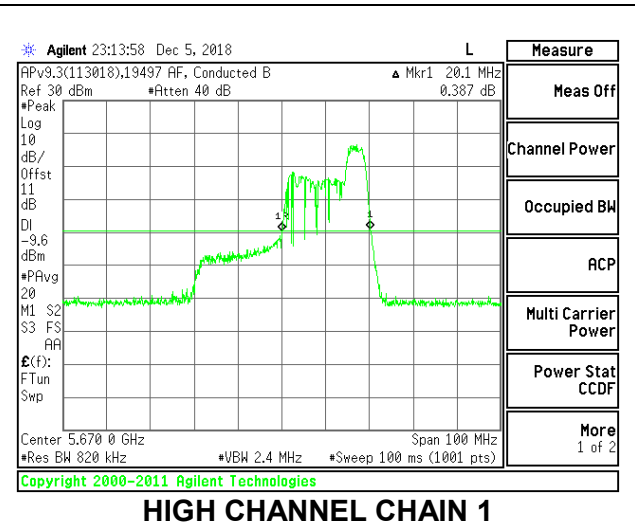

HIGH CHANNEL