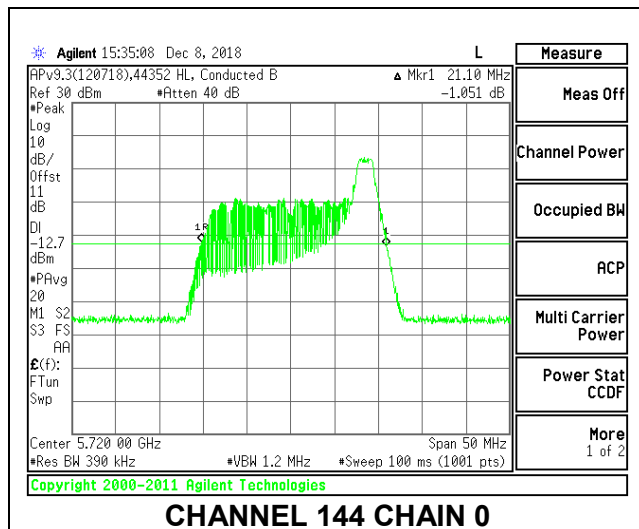

LOW CHANNEL

MID CHANNEL

HIGH CHANNEL

CHANNEL 144

8.2.20. 802.11ax HE40 MODE IN THE 5.6 GHz BAND

2TX Antenna 1 + Antenna 2 OFDMA MODE – 484-Tones, RU Index 65

Channel	Frequency (MHz)	26 dB Bandwidth Chain 0 (MHz)	26 dB Bandwidth Chain 1 (MHz)
Low	5510	41.00	40.80
Mid	5550	40.80	41.30
High	5670	40.90	41.30
142	5710	47.30	41.20