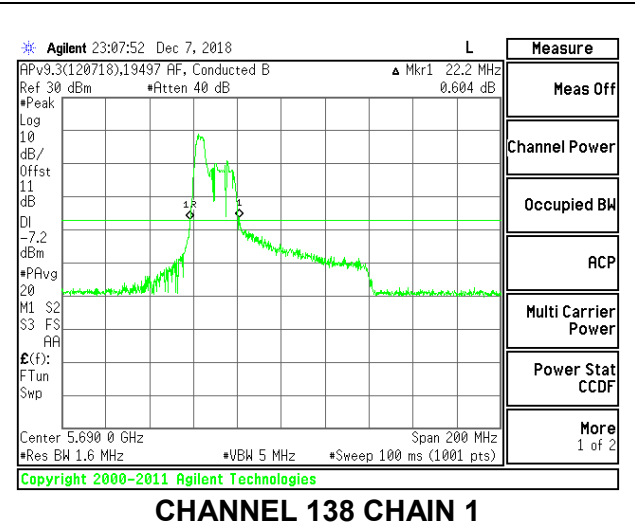

CHANNEL 138