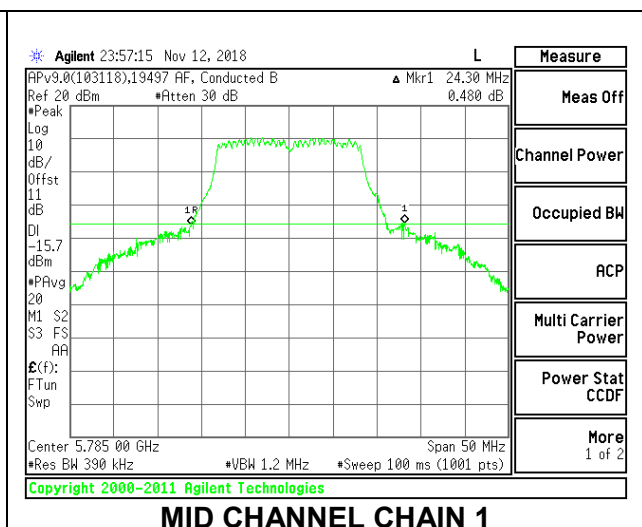

MID CHANNEL