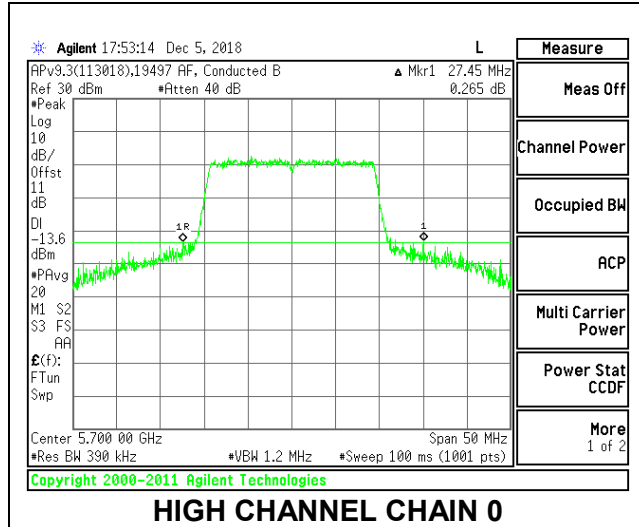

HIGH CHANNEL