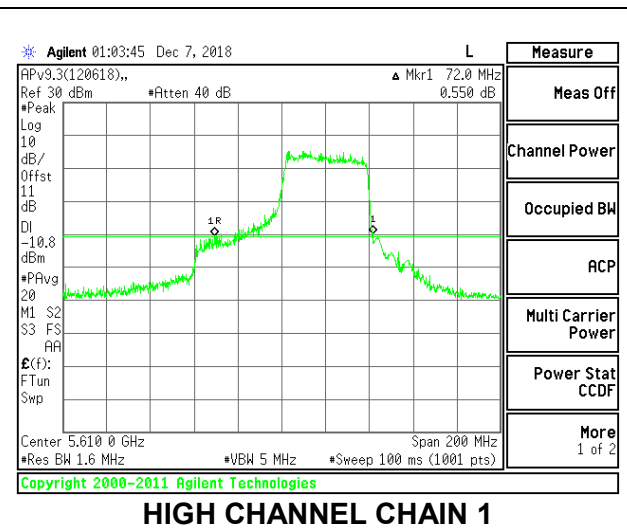

HIGH CHANNEL