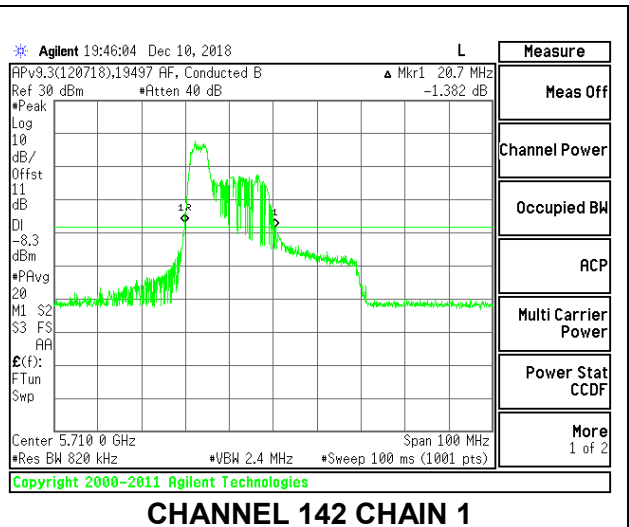

LOW CHANNEL

MID CHANNEL

HIGH CHANNEL

CHANNEL 142

2TX Antenna 1 + Antenna 2 OFDMA MODE – 52-Tones, RU Index 40

Channel	Frequency (MHz)	26 dB Bandwidth Chain 0 (MHz)	26 dB Bandwidth Chain 1 (MHz)
Low	5510	26.10	25.40
Mid	5550	26.00	25.60
High	5670	26.80	25.40
142	5710	26.70	25.60