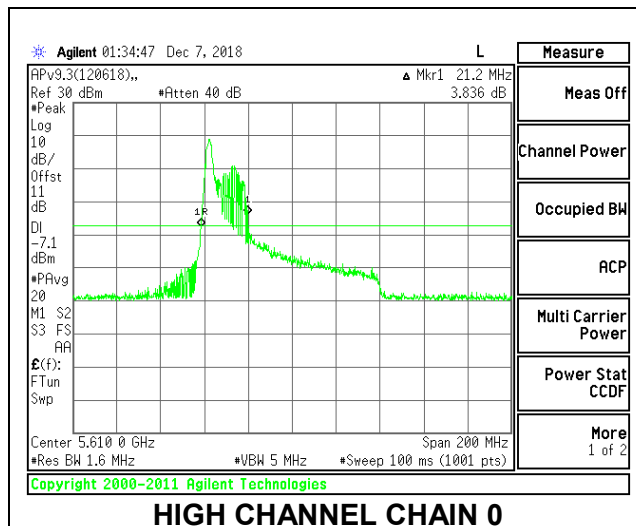

LOW CHANNEL

LOW CHANNEL CHAIN 0

LOW CHANNEL CHAIN 1

HIGH CHANNEL

HIGH CHANNEL CHAIN 0

HIGH CHANNEL CHAIN 1

CHANNEL 138

2TX Antenna 1 + Antenna 2 OFDMA MODE – 26-Tones, RU Index 18