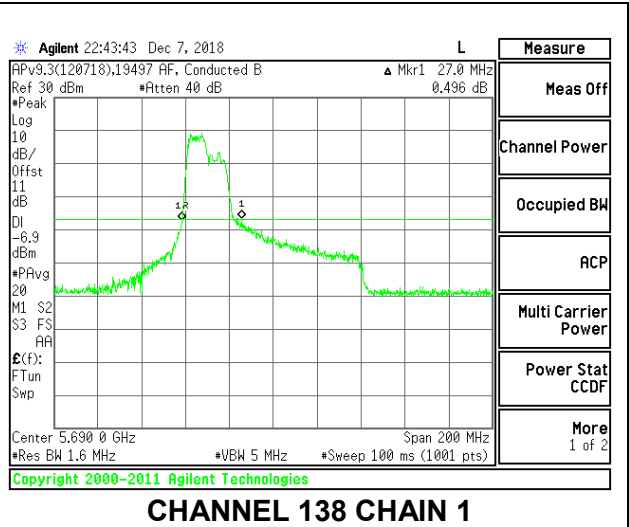

Channel	Frequency (MHz)	26 dB Bandwidth Chain 0 (MHz)	26 dB Bandwidth Chain 1 (MHz)
Low	5530	25.20	24.00
High	5610	22.40	24.80
138	5690	27.80	27.00

LOW CHANNEL

HIGH CHANNEL

CHANNEL 138

2TX Antenna 1 + Antenna 2 OFDMA MODE – 106-Tones, RU Index 56