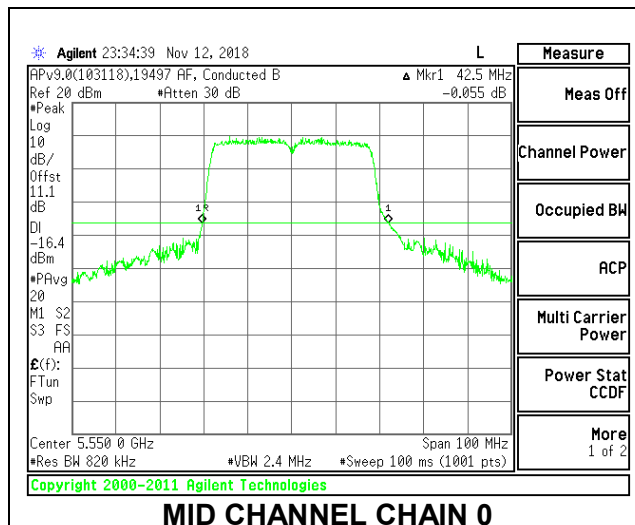

LOW CHANNEL

MID CHANNEL

HIGH CHANNEL

CHANNEL 144

8.2.17. 802.11n HT40 MODE IN THE 5.6 GHz BAND

2TX Antenna 1 + Antenna 2 CDD MODE

Channel	Frequency (MHz)	26 dB Bandwidth Chain 0 (MHz)	26 dB Bandwidth Chain 1 (MHz)
Low	5510	42.50	42.50
Mid	5550	42.50	42.40
High	5670	42.10	41.90
142	5710	42.60	45.30

LOW CHANNEL

MID CHANNEL

HIGH CHANNEL

CHANNEL 142

8.2.18. 802.11ac VHT80 MODE IN THE 5.6 GHz BAND

2TX Antenna 1 + Antenna 2 CDD MODE

Channel	Frequency (MHz)	26 dB Bandwidth Chain 0 (MHz)	26 dB Bandwidth Chain 1 (MHz)
Low	5530	85.60	85.00
High	5610	85.60	83.40
138	5690	86.20	86.20