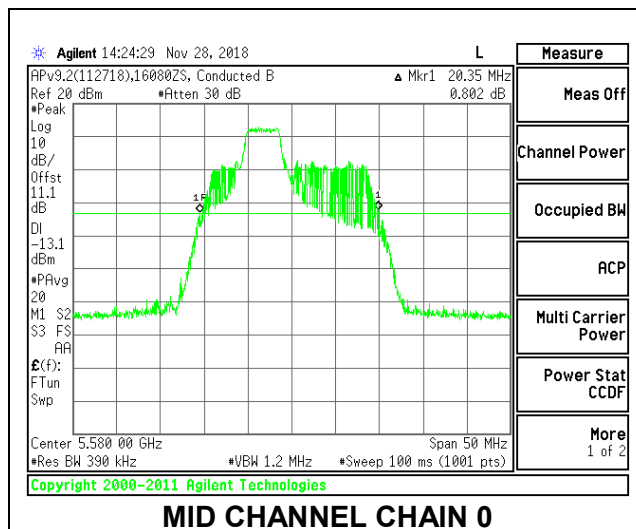

MID CHANNEL