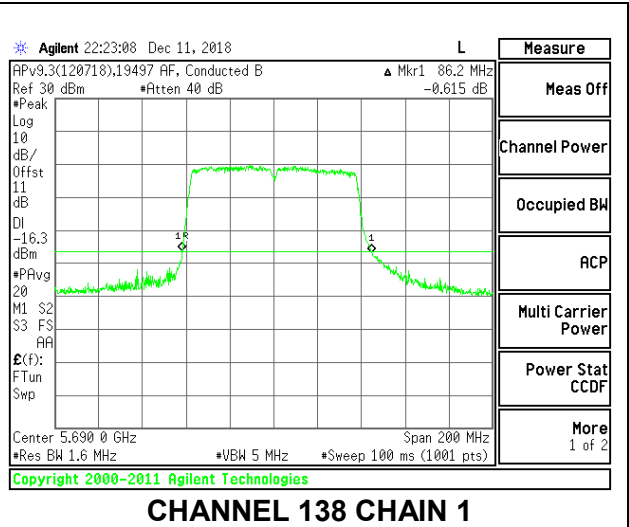

LOW CHANNEL

MID CHANNEL

HIGH CHANNEL

CHANNEL 142

8.2.18. 802.11ac VHT80 MODE IN THE 5.6 GHz BAND

2TX Antenna 1 + Antenna 2 CDD MODE

Channel	Frequency (MHz)	26 dB Bandwidth Chain 0 (MHz)	26 dB Bandwidth Chain 1 (MHz)
Low	5530	85.60	85.00
High	5610	85.60	83.40
138	5690	86.20	86.20

LOW CHANNEL

HIGH CHANNEL

CHANNEL 138

8.2.19. 802.11ax HE20 MODE IN THE 5.6 GHz BAND

2TX Antenna 1 + Antenna 2 OFDMA MODE – 242-Tones, RU Index 61

Channel	Frequency (MHz)	26 dB Bandwidth	
		Chain 0 (MHz)	Chain 1 (MHz)
Low	5500	26.65	22.10
Mid	5580	25.40	22.10
High	5700	27.45	22.15
144	5720	21.90	21.80