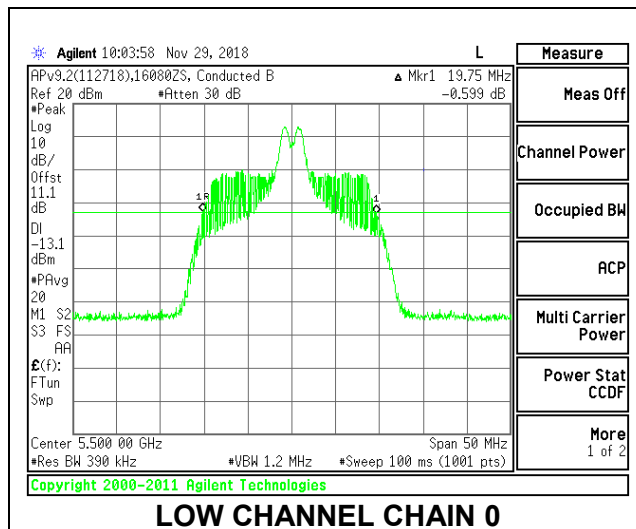

2TX Antenna 1 + Antenna 2 OFDMA MODE – 26-Tones, RU Index 4

Channel	Frequency (MHz)	26 dB Bandwidth Chain 0 (MHz)	26 dB Bandwidth Chain 1 (MHz)
Low	5500	19.75	18.35
Mid	5580	19.60	18.35
High	5700	19.75	18.25
144	5720	19.45	18.10

LOW CHANNEL