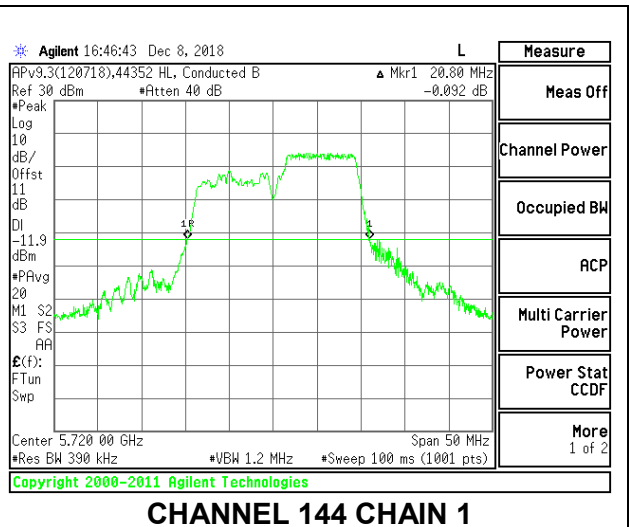

LOW CHANNEL

MID CHANNEL

HIGH CHANNEL

CHANNEL 144

2TX Antenna 1 + Antenna 2 OFDMA MODE – 52-Tones, RU Index 37

Channel	Frequency (MHz)	26 dB Bandwidth Chain 0 (MHz)	26 dB Bandwidth Chain 1 (MHz)
Low	5500	21.00	20.30
Mid	5580	20.75	20.25
High	5700	20.90	20.20
144	5720	21.05	20.15