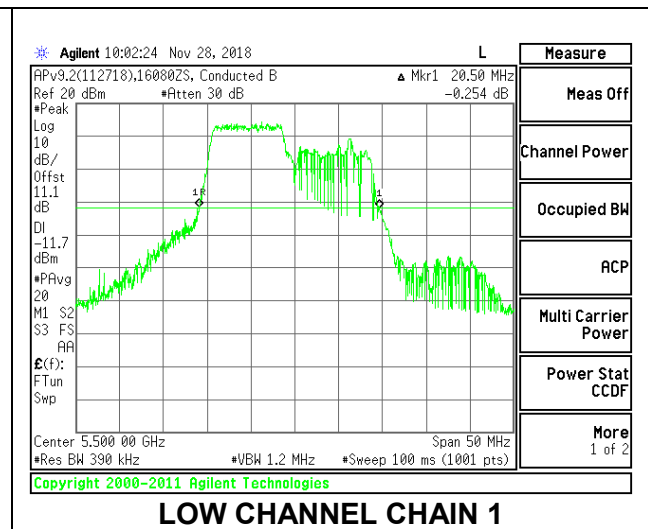

2TX Antenna 1 + Antenna 2 OFDMA MODE – 106-Tones, RU Index 53

Channel	Frequency (MHz)	26 dB Bandwidth Chain 0 (MHz)	26 dB Bandwidth Chain 1 (MHz)
Low	5500	21.50	20.50
Mid	5580	21.50	20.65
High	5700	21.50	20.60
144	5720	21.45	20.50

LOW CHANNEL