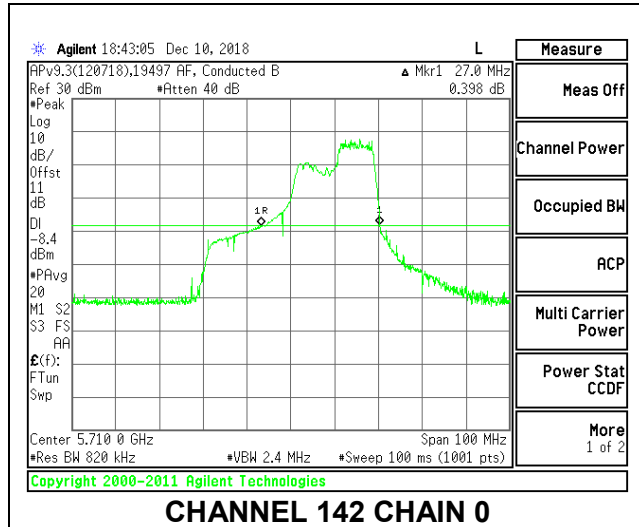

LOW CHANNEL

MID CHANNEL

HIGH CHANNEL

CHANNEL 142

2TX Antenna 1 + Antenna 2 OFDMA MODE – 52-Tones, RU Index 37

Channel	Frequency (MHz)	26 dB Bandwidth Chain 0 (MHz)	26 dB Bandwidth Chain 1 (MHz)
Low	5510	20.60	20.60
Mid	5550	20.80	20.60
High	5670	20.70	20.80
142	5710	22.80	20.70