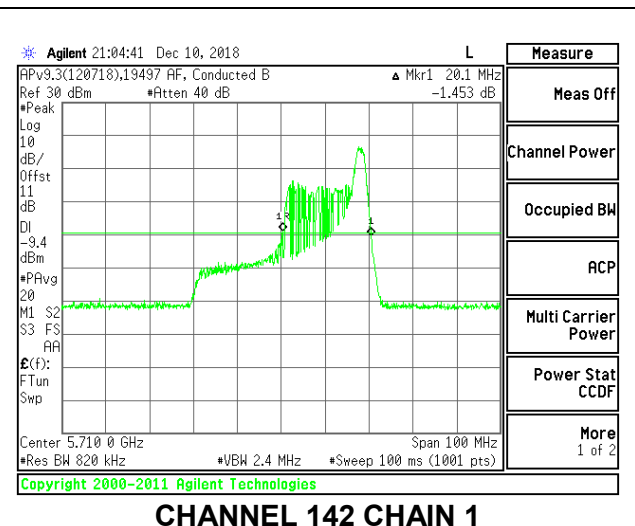

LOW CHANNEL

MID CHANNEL

HIGH CHANNEL

CHANNEL 142

8.2.21. 802.11ax HE80 MODE IN THE 5.6 GHz BAND

2TX Antenna 1 + Antenna 2 OFDMA MODE – 996-Tones, RU Index 67

Channel	Frequency (MHz)	26 dB Bandwidth Chain 0 (MHz)	26 dB Bandwidth Chain 1 (MHz)
Low	5530	83.40	84.00
High	5610	83.20	83.80
138	5690	82.60	82.40