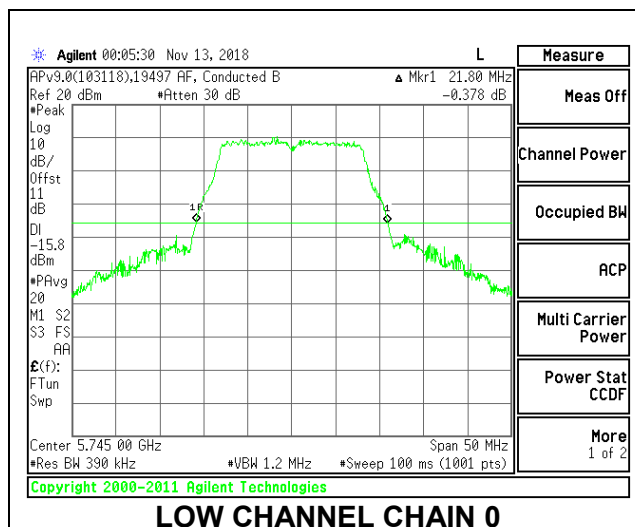

8.2.22. 802.11a MODE IN THE 5.8 GHz BAND

2TX Antenna 1 + Antenna 2 CDD MODE

Channel	Frequency (MHz)	26 dB Bandwidth Chain 0 (MHz)	26 dB Bandwidth Chain 1 (MHz)
Low	5745	21.80	22.80
Mid	5785	21.80	24.30
High	5825	21.80	24.15

LOW CHANNEL