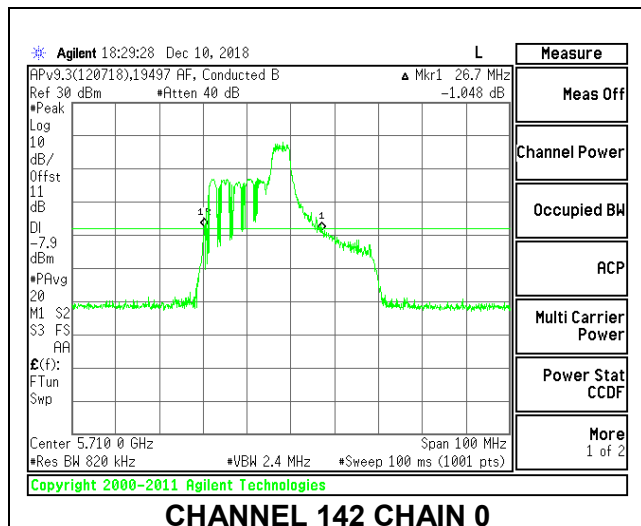

LOW CHANNEL

MID CHANNEL

HIGH CHANNEL

CHANNEL 142

2TX Antenna 1 + Antenna 2 OFDMA MODE – 52-Tones, RU Index 44

Channel	Frequency (MHz)	26 dB Bandwidth Chain 0 (MHz)	26 dB Bandwidth Chain 1 (MHz)
Low	5510	20.20	20.20
Mid	5550	20.00	20.20
High	5670	19.90	20.10
142	5710	23.40	20.00