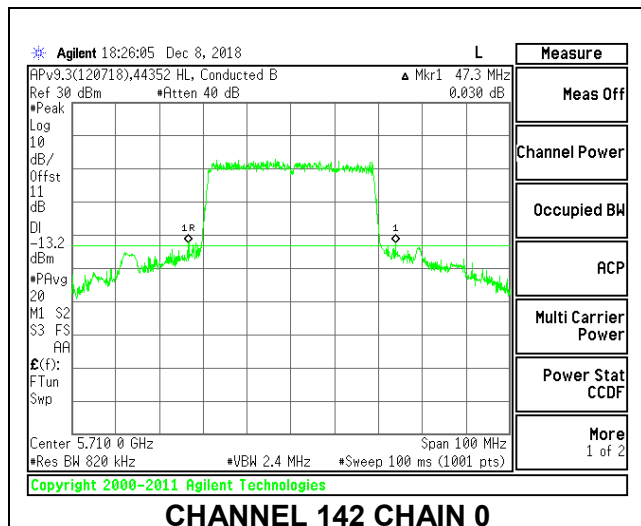

LOW CHANNEL

MID CHANNEL

HIGH CHANNEL

CHANNEL 142

2TX Antenna 1 + Antenna 2 OFDMA MODE – 242-Tones, RU Index 61

Channel	Frequency (MHz)	26 dB Bandwidth Chain 0 (MHz)	26 dB Bandwidth Chain 1 (MHz)
Low	5510	29.40	30.60
Mid	5550	30.30	33.20
High	5670	33.20	31.80
142	5710	31.50	35.10