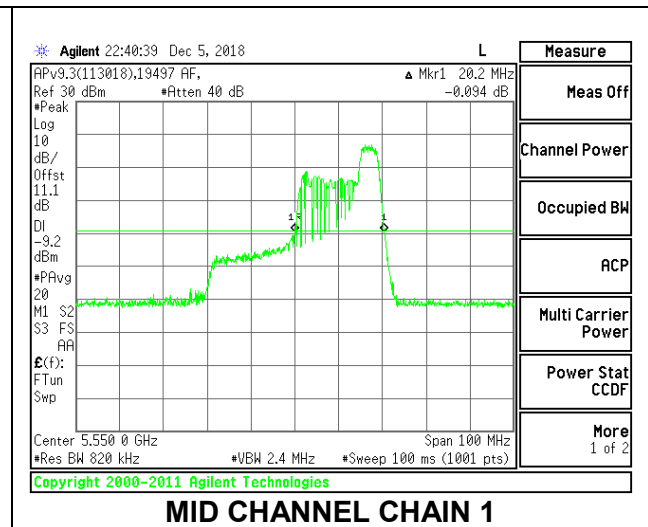

MID CHANNEL