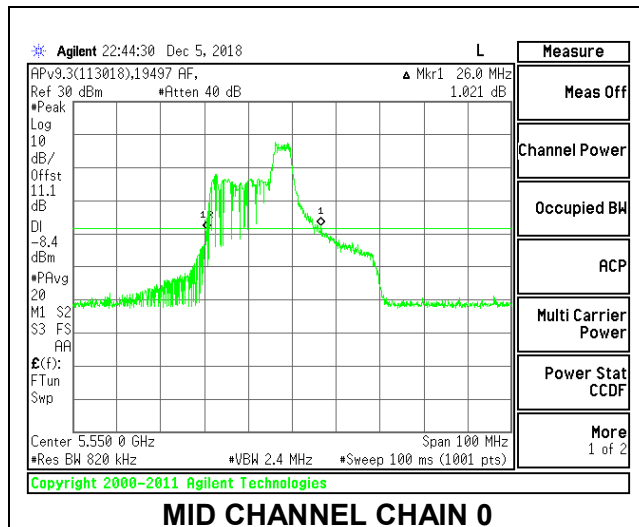

MID CHANNEL