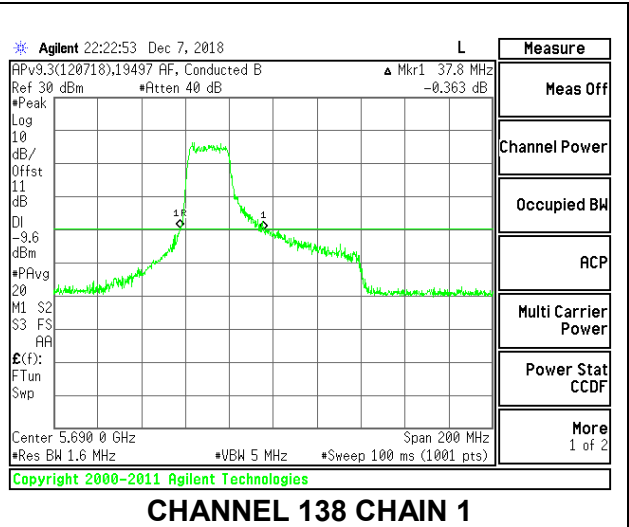

Channel	Frequency (MHz)	26 dB Bandwidth Chain 0 (MHz)	26 dB Bandwidth Chain 1 (MHz)
Low	5530	39.60	40.20
High	5610	38.20	40.20
138	5690	41.60	37.80

LOW CHANNEL

HIGH CHANNEL

CHANNEL 138

2TX Antenna 1 + Antenna 2 OFDMA MODE – 242-Tones, RU Index 62