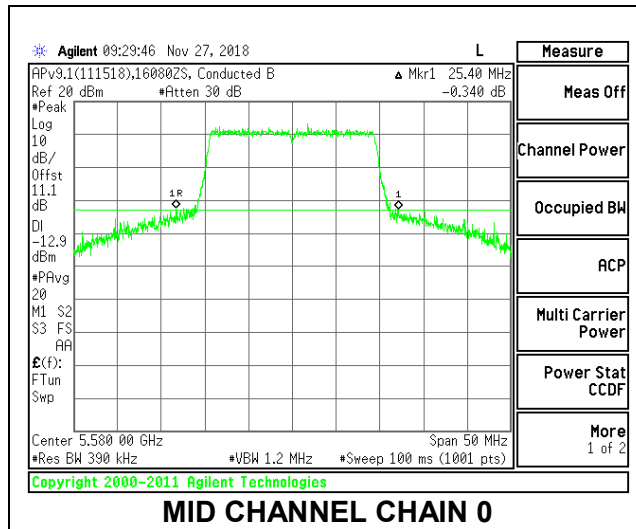

MID CHANNEL