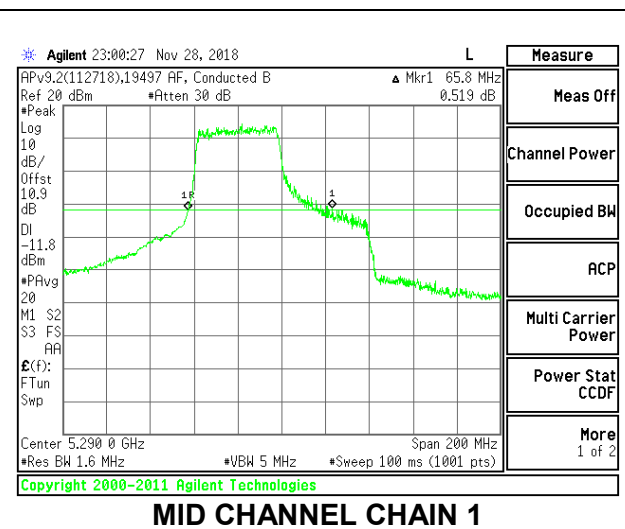

2TX Antenna 1 + Antenna 2 OFDMA MODE – 484-Tones, RU Index 65

Channel	Frequency (MHz)	26 dB Bandwidth Chain 0 (MHz)	26 dB Bandwidth Chain 1 (MHz)
Mid	5290	66.20	65.80

MID CHANNEL

2TX Antenna 1 + Antenna 2 OFDMA MODE – 484-Tones, RU Index 66

Channel	Frequency (MHz)	26 dB Bandwidth Chain 0 (MHz)	26 dB Bandwidth Chain 1 (MHz)
Mid	5290	72.00	72.80

MID CHANNEL

2TX Antenna 1 + Antenna 2 OFDMA MODE – 242-Tones, RU Index 61

Channel	Frequency (MHz)	26 dB Bandwidth Chain 0 (MHz)	26 dB Bandwidth Chain 1 (MHz)
Mid	5290	43.20	41.60