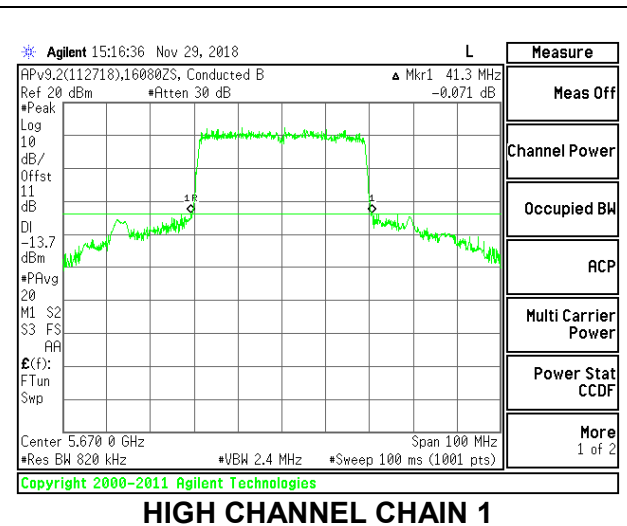

HIGH CHANNEL