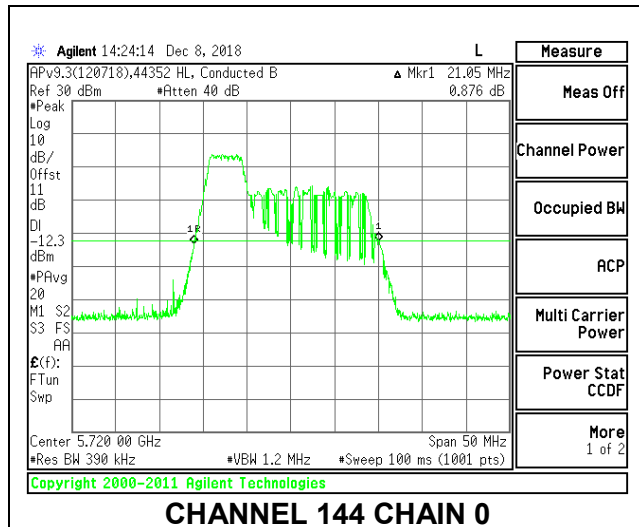

LOW CHANNEL

MID CHANNEL

HIGH CHANNEL

CHANNEL 144

2TX Antenna 1 + Antenna 2 OFDMA MODE – 52-Tones, RU Index 38

Channel	Frequency (MHz)	26 dB Bandwidth Chain 0 (MHz)	26 dB Bandwidth Chain 1 (MHz)
Low	5500	20.50	18.90
Mid	5580	20.35	19.15
High	5700	20.45	19.15
144	5720	20.45	18.95