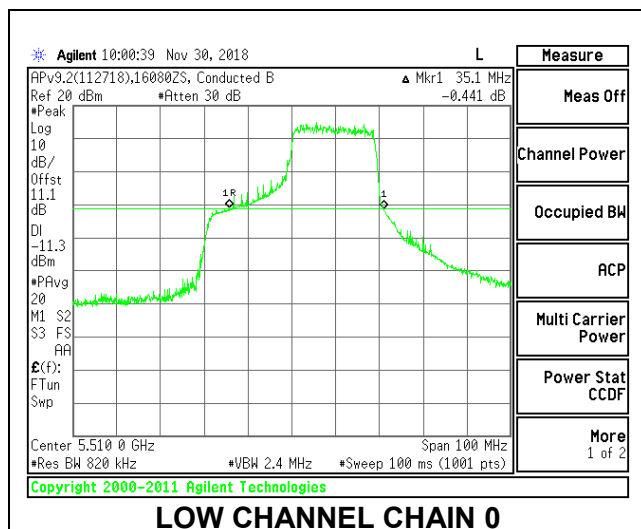

2TX Antenna 1 + Antenna 2 OFDMA MODE – 242-Tones, RU Index 62

Channel	Frequency (MHz)	26 dB Bandwidth Chain 0 (MHz)	26 dB Bandwidth Chain 1 (MHz)
Low	5510	35.10	34.90
Mid	5550	33.20	35.10
High	5670	34.90	35.10
142	5710	35.00	35.30

LOW CHANNEL