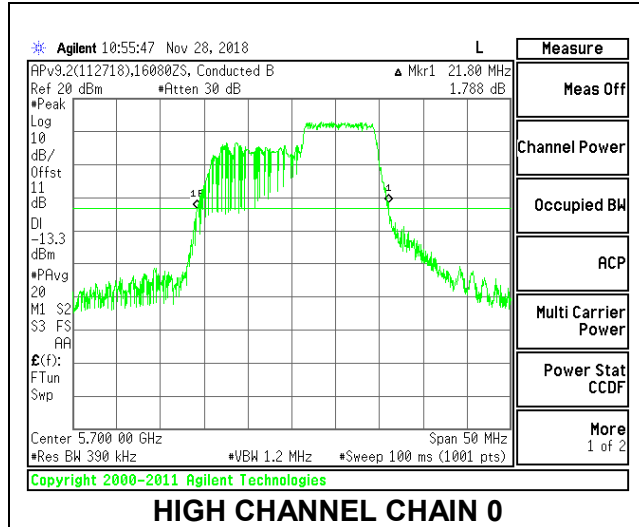

HIGH CHANNEL