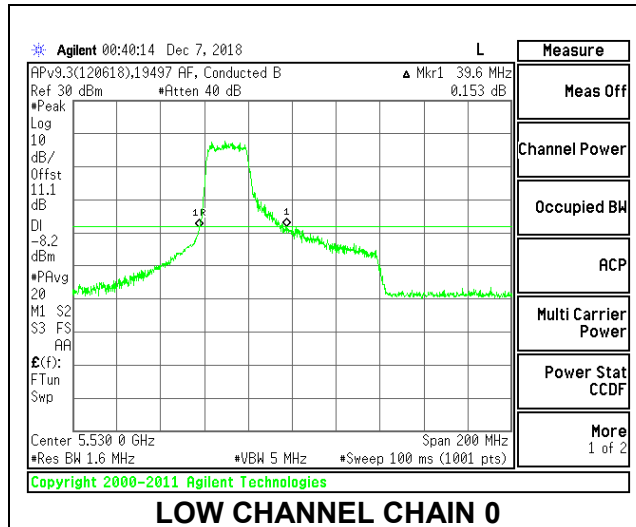

2TX Antenna 1 + Antenna 2 OFDMA MODE – 242-Tones, RU Index 61

Channel	Frequency (MHz)	26 dB Bandwidth Chain 0 (MHz)	26 dB Bandwidth Chain 1 (MHz)
Low	5530	39.60	40.20
High	5610	38.20	40.20
138	5690	41.60	37.80

LOW CHANNEL