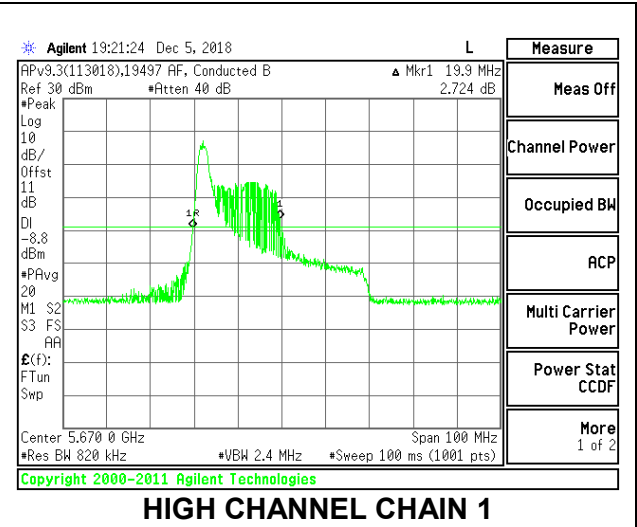

HIGH CHANNEL