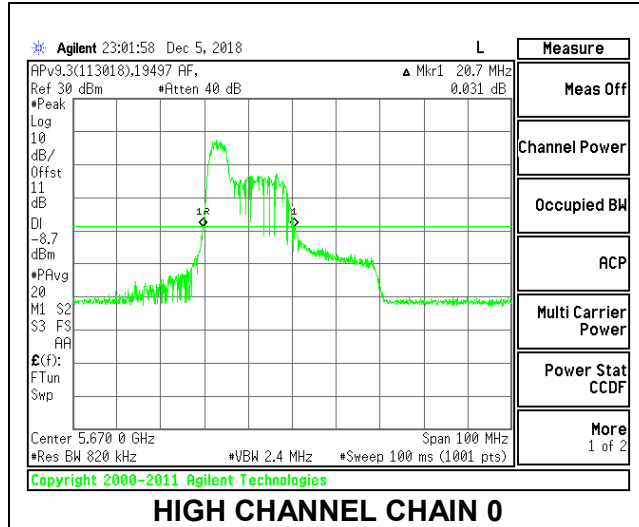

HIGH CHANNEL