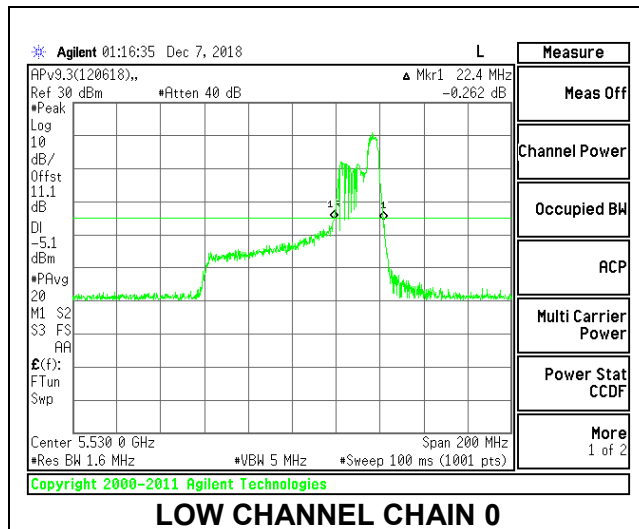

2TX Antenna 1 + Antenna 2 OFDMA MODE – 52-Tones, RU Index 52

Channel	Frequency (MHz)	26 dB Bandwidth Chain 0 (MHz)	26 dB Bandwidth Chain 1 (MHz)
Low	5530	22.40	22.40
High	5610	21.80	22.60
138	5690	29.60	22.80

LOW CHANNEL