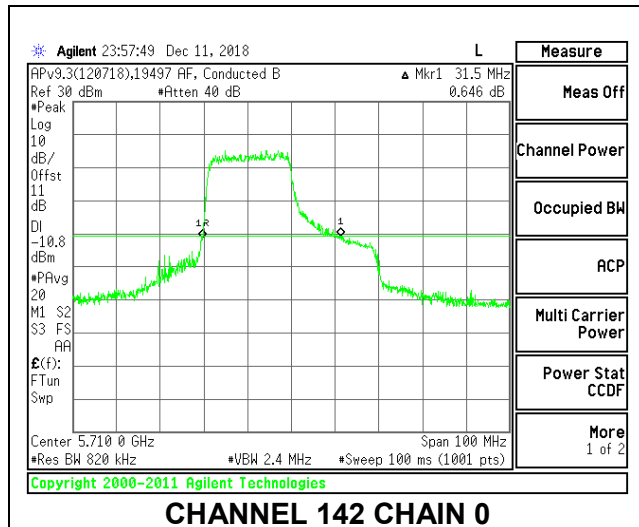

LOW CHANNEL

MID CHANNEL

HIGH CHANNEL

CHANNEL 142

2TX Antenna 1 + Antenna 2 OFDMA MODE – 242-Tones, RU Index 62

Channel	Frequency (MHz)	26 dB Bandwidth Chain 0 (MHz)	26 dB Bandwidth Chain 1 (MHz)
Low	5510	35.10	34.90
Mid	5550	33.20	35.10
High	5670	34.90	35.10
142	5710	35.00	35.30