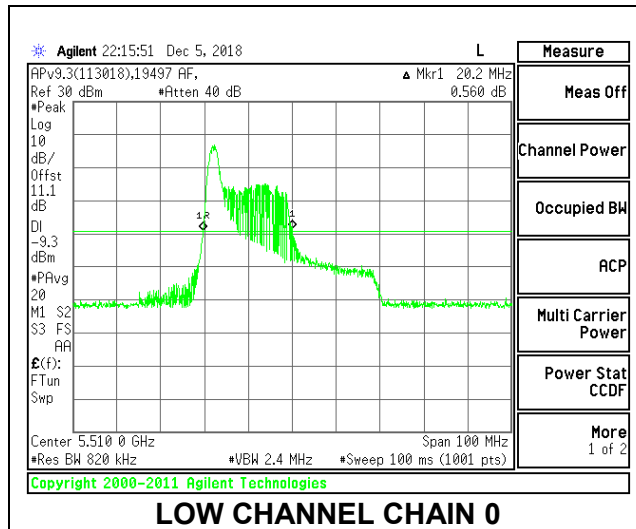

2TX Antenna 1 + Antenna 2 OFDMA MODE – 26-Tones, RU Index 0

Channel	Frequency (MHz)	26 dB Bandwidth Chain 0 (MHz)	26 dB Bandwidth Chain 1 (MHz)
Low	5510	20.20	19.90
Mid	5550	20.20	20.20
High	5670	20.30	19.90
142	5710	21.10	20.90

LOW CHANNEL