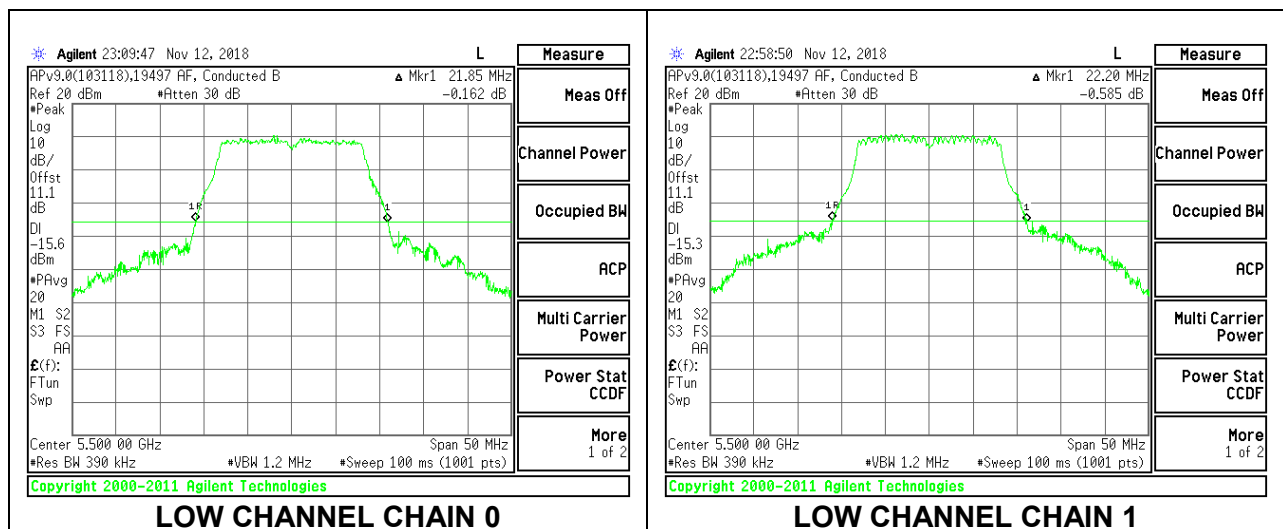

8.2.15. 802.11a MODE IN THE 5.6 GHz BAND

2TX Antenna 1 + Antenna 2 CDD MODE

Channel	Frequency (MHz)	26 dB Bandwidth	
		Chain 0 (MHz)	Chain 1 (MHz)
Low	5500	21.85	22.20
Mid	5580	21.85	22.05
High	5700	21.90	22.25
144	5720	21.95	22.05

LOW CHANNEL