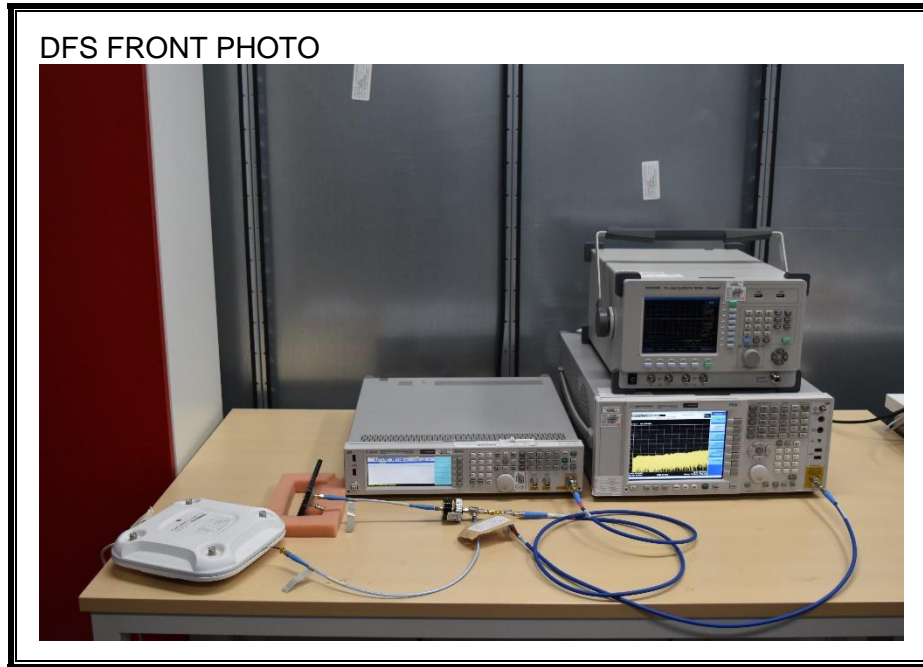

### ANTENNA PORT CONDUCTED RF MEASUREMENT SETUP

**RADIATED RF MEASUREMENT SETUP (BELOW 1 GHz Y)**

**RADIATED RF MEASUREMENT SETUP (ABOVE 1 GHz Y)**

**RADIATED RF MEASUREMENT SETUP FOR PORTABLE CONFIGURATION**

**POWERLINE CONDUCTED EMISSIONS MEASUREMENT SETUP**

**DYNAMIC FREQUENCY SELECTION MEASUREMENT SETUP**

**END OF REPORT**