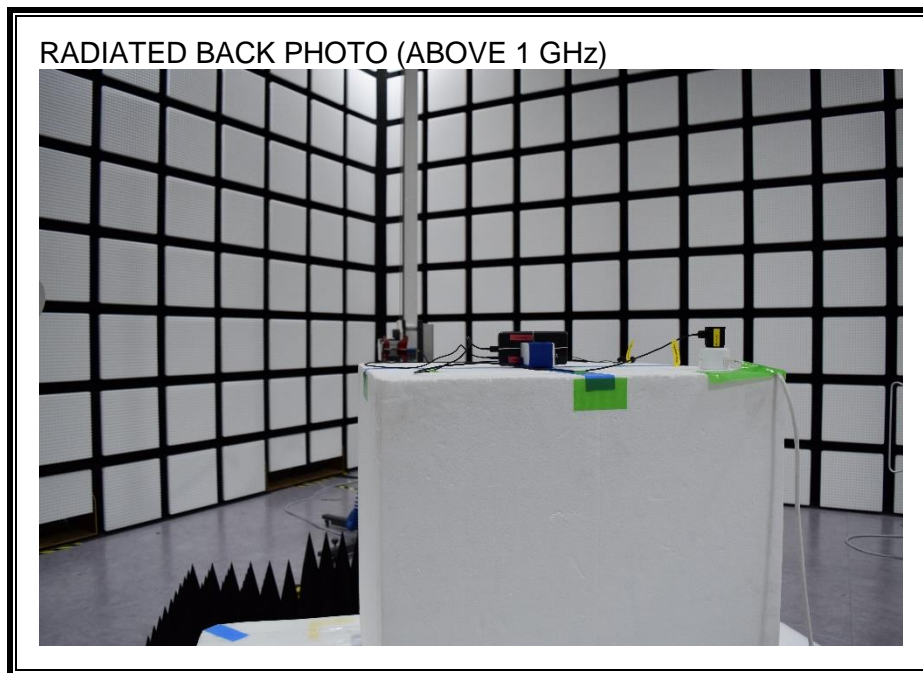

### ANTENNA PORT CONDUCTED RF MEASUREMENT SETUP

**RADIATED RF MEASUREMENT SETUP (BELOW 1 GHz Y)**

**RADIATED RF MEASUREMENT SETUP (ABOVE 1 GHz Y)**

**RADIATED RF MEASUREMENT SETUP FOR PORTABLE CONFIGURATION**