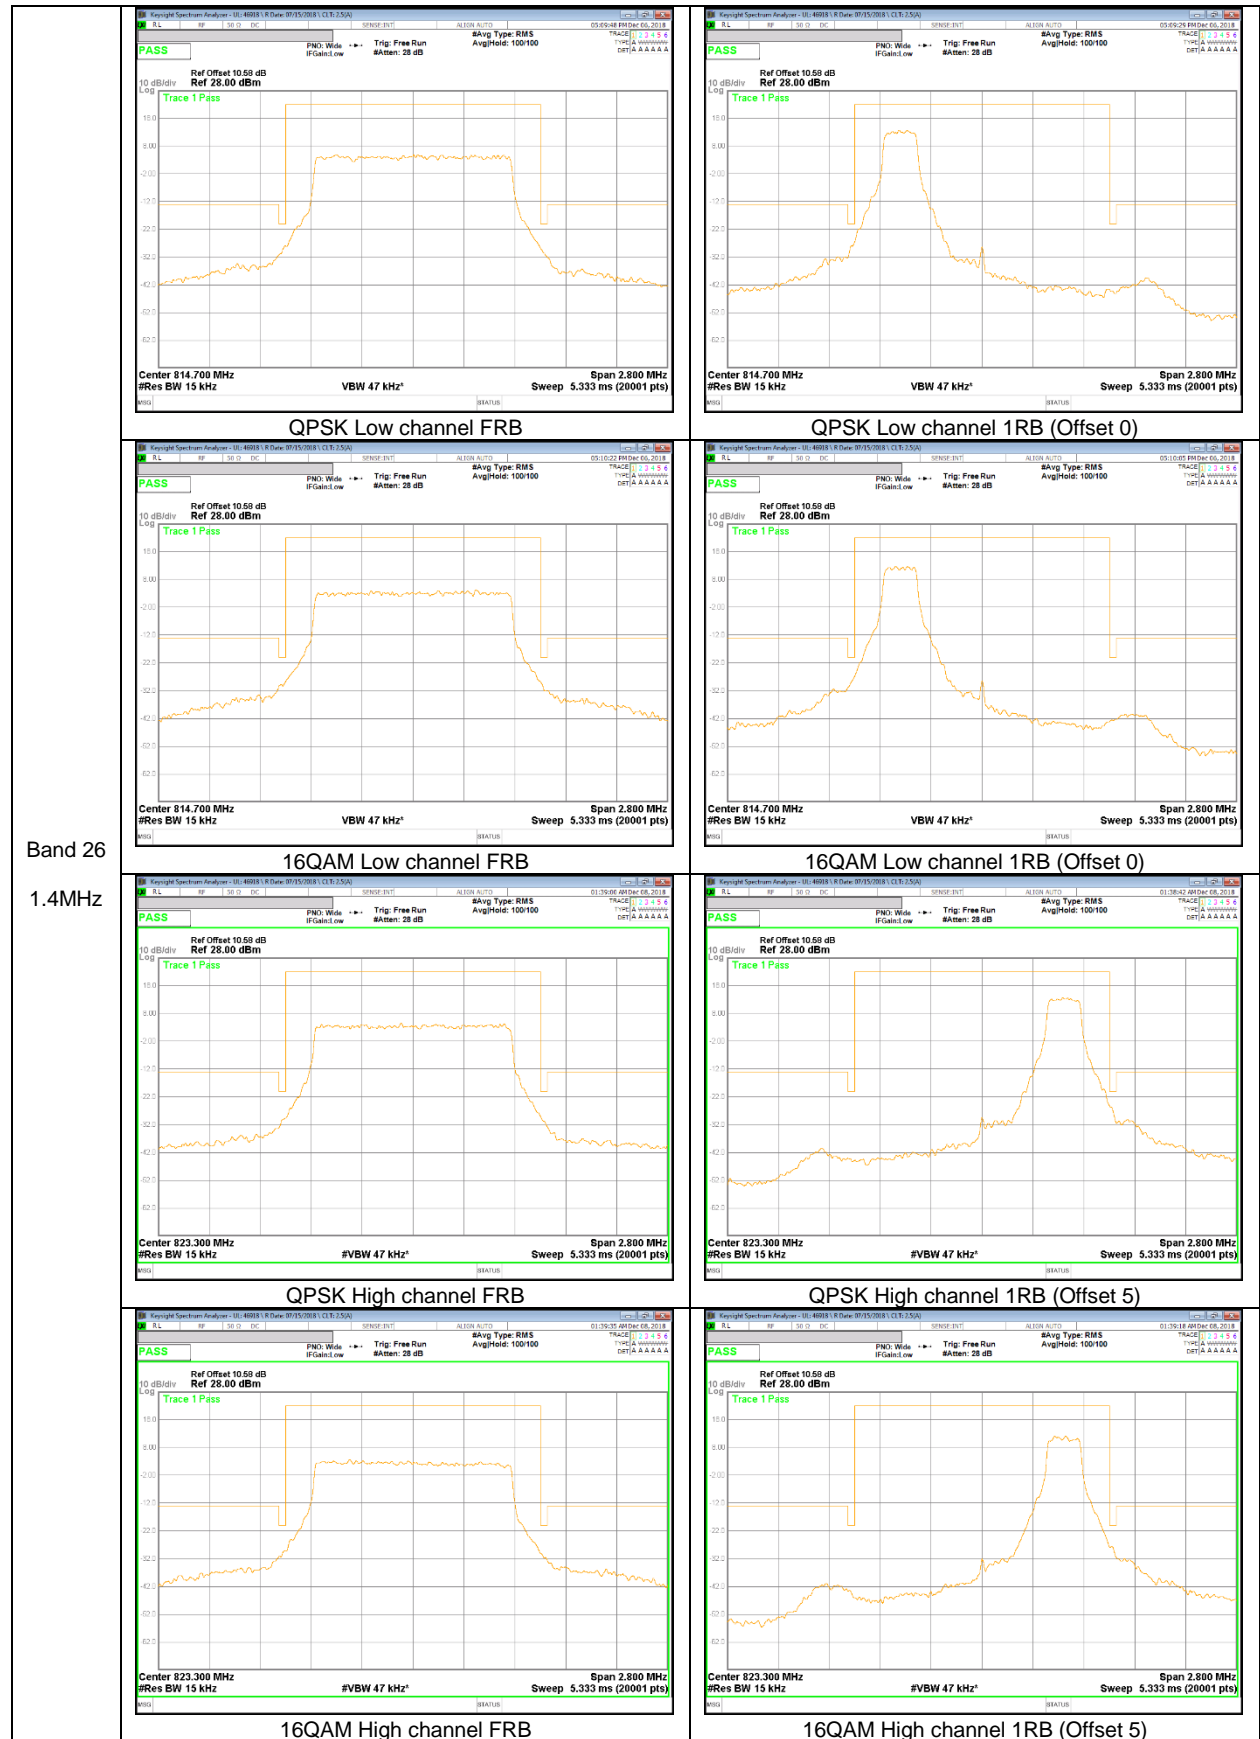

Band 25
1.4MHz

LTE Band 26

Band 26
15MHz

Band 26
 10MHz

Band 26
3MHz

Band 26
 1.4MHz

QPSK Low channel FRB

QPSK Low channel 1RB

QPSK High channel FRB

QPSK High channel 1RB

16QAM Low channel FRB

16QAM Low channel 1RB

16QAM High channel FRB

16QAM High channel 1RB

LTE Band 66

Band 66
5MHz

Band 66
 3MHz

Band 66
1.4MHz

9.2.2. EMISSION MASK RESULT

LTE Band 26

Band 26
 10MHz

QPSK Mid channel FRB

QPSK Mid channel 1RB (Offset 0)

QPSK Mid channel 1RB (Offset 49)

16QAM Mid channel FRB

16QAM Mid channel 1RB (Offset 0)

16QAM Mid channel 1RB (Offset 49)

Band 26
5MHz

Band 26
 3MHz

Band 26
1.4MHz