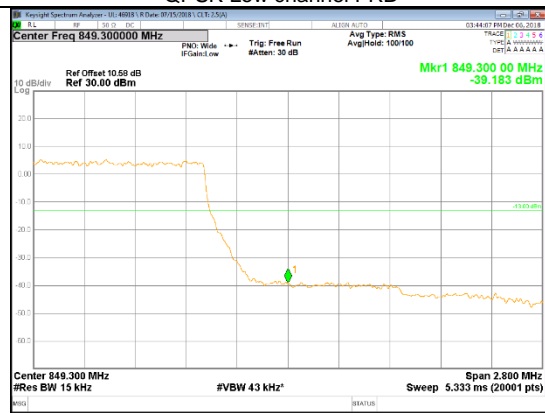

Band 25
1.4MHz

LTE Band 26

Band 26
15MHz

Band 26
 10MHz

Band 26
3MHz

Band 26
 1.4MHz

QPSK Low channel FRB

QPSK Low channel 1RB

QPSK High channel FRB

QPSK High channel 1RB

16QAM Low channel FRB

16QAM Low channel 1RB

16QAM High channel FRB

16QAM High channel 1RB

LTE Band 66

Band 66
5MHz

Band 66
 3MHz

Band 66
1.4MHz

9.2.2. EMISSION MASK RESULT

LTE Band 26

Band 26
 10MHz

QPSK Mid channel FRB

QPSK Mid channel 1RB (Offset 0)

QPSK Mid channel 1RB (Offset 49)