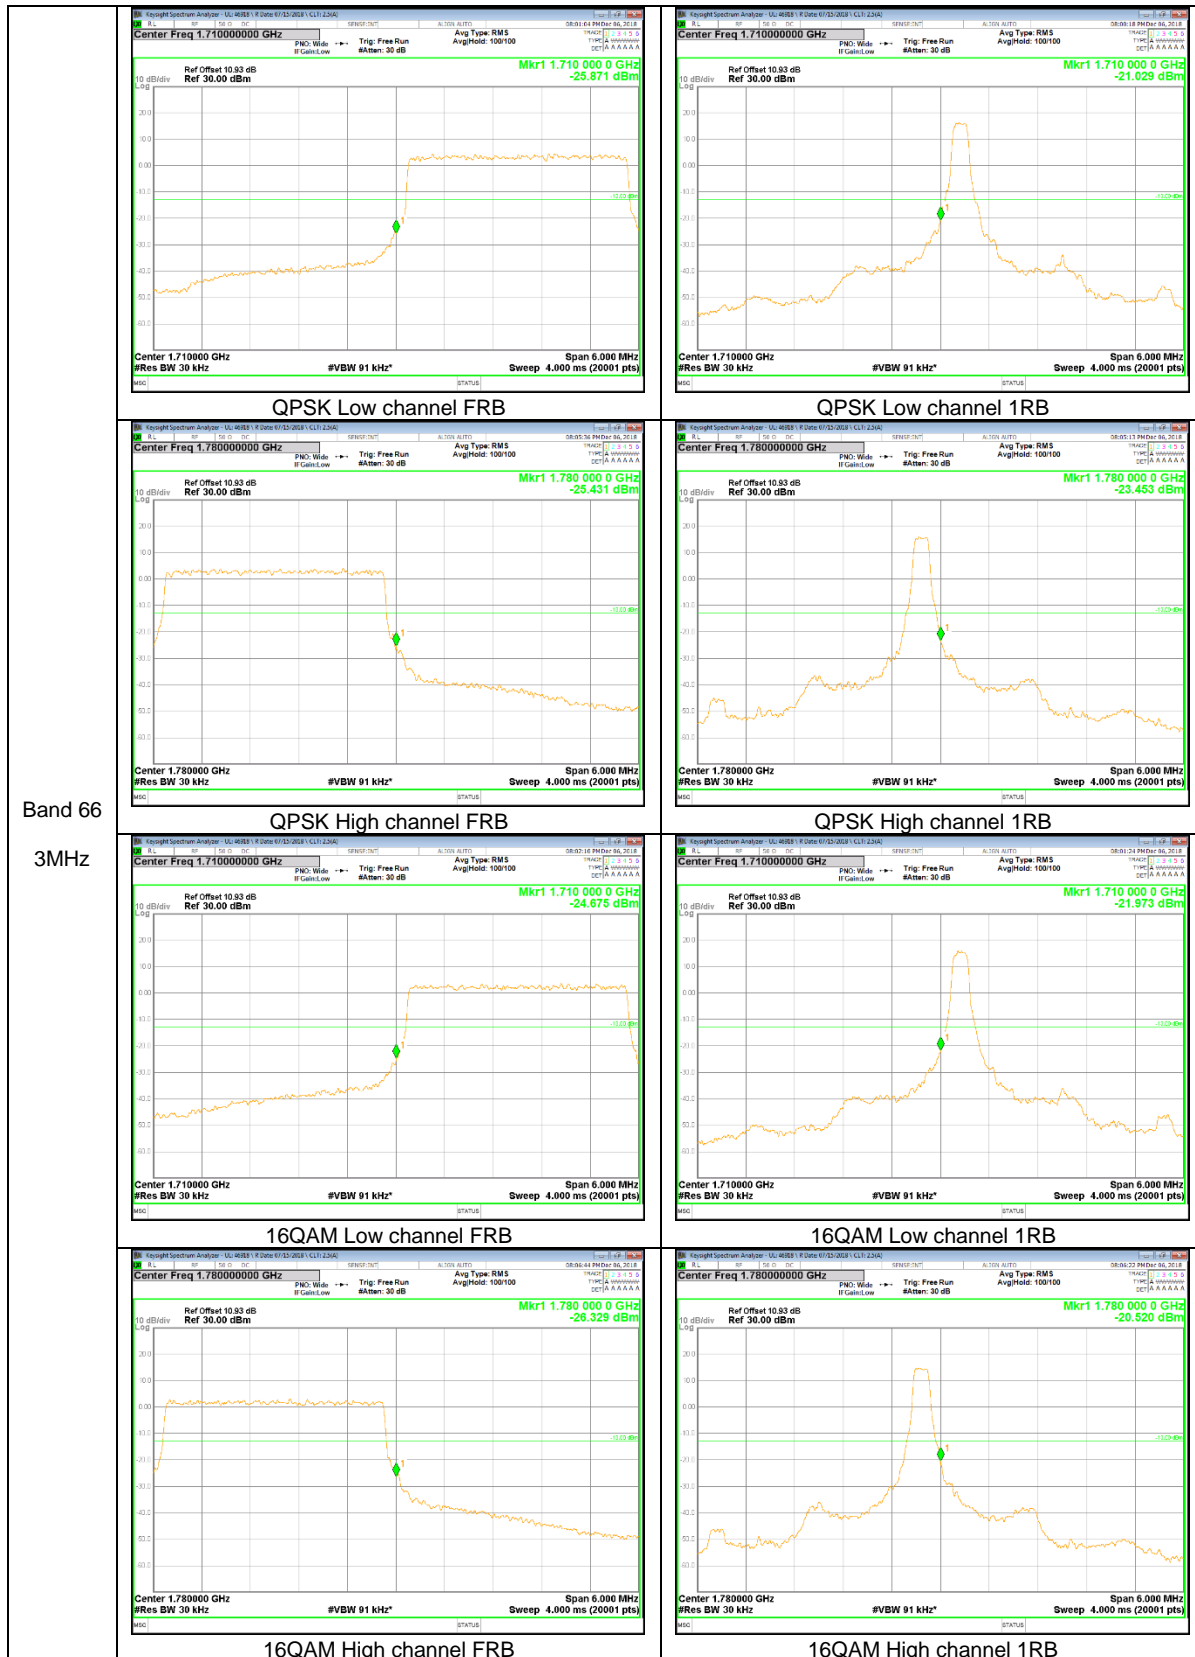

Band 25
1.4MHz

LTE Band 26

Band 26
15MHz

Band 26
 10MHz

Band 26
3MHz

Band 26
 1.4MHz

QPSK Low channel FRB

QPSK Low channel 1RB

QPSK High channel FRB

QPSK High channel 1RB

16QAM Low channel FRB

16QAM Low channel 1RB

16QAM High channel FRB

16QAM High channel 1RB

LTE Band 66

Band 66
5MHz

Band 66
 3MHz

Band 66
1.4MHz

9.2.2. EMISSION MASK RESULT

LTE Band 26

Band 26
 10MHz

QPSK Mid channel FRB

QPSK Mid channel 1RB (Offset 0)

QPSK Mid channel 1RB (Offset 49)

16QAM Mid channel FRB

16QAM Mid channel 1RB (Offset 0)

16QAM Mid channel 1RB (Offset 49)

Band 26
5MHz

Band 26
 3MHz

Band 26
1.4MHz