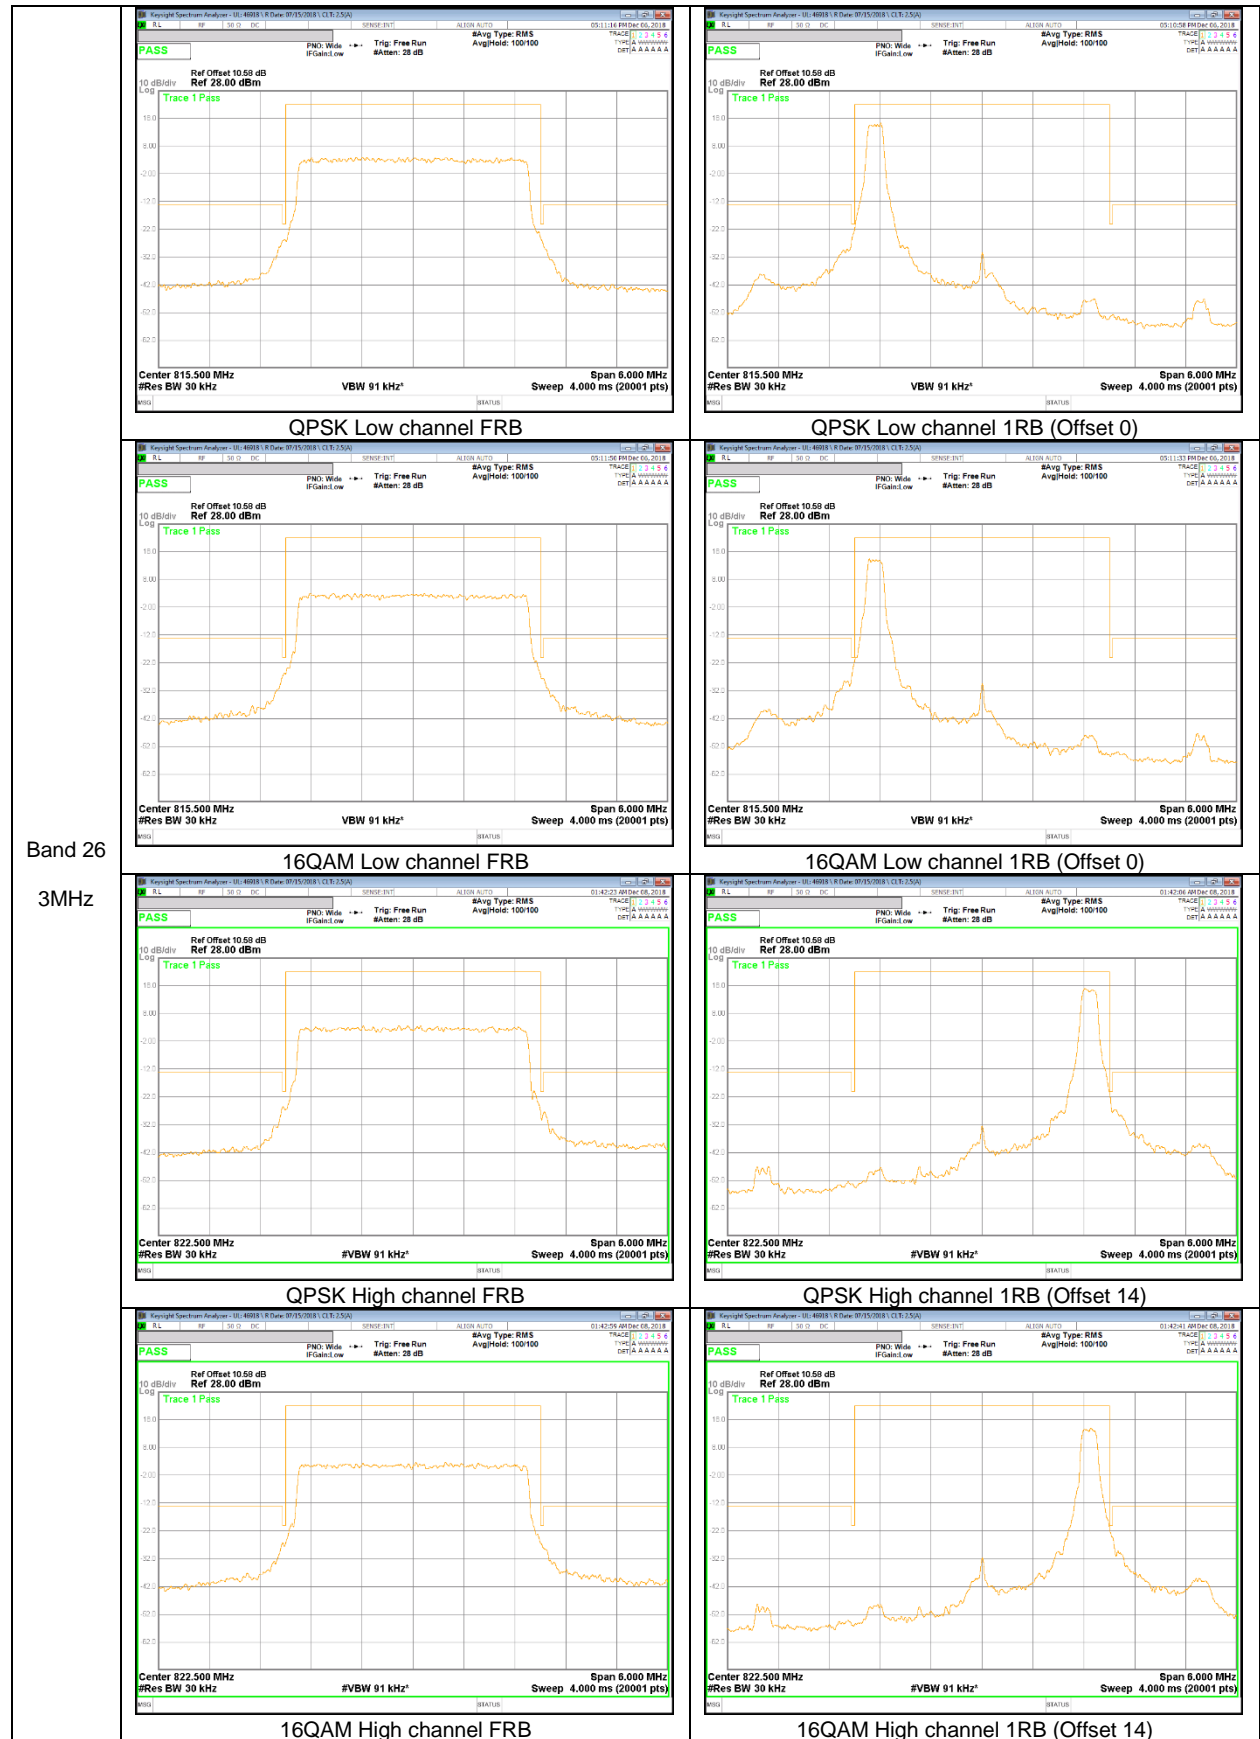

Band 25
1.4MHz

LTE Band 26

Band 26
15MHz

Band 26
 10MHz

Band 26
3MHz

Band 26
 1.4MHz

QPSK Low channel FRB

QPSK Low channel 1RB

QPSK High channel FRB

QPSK High channel 1RB

16QAM Low channel FRB

16QAM Low channel 1RB

16QAM High channel FRB

16QAM High channel 1RB

LTE Band 66

Band 66
5MHz

Band 66
 3MHz

Band 66
1.4MHz

9.2.2. EMISSION MASK RESULT

LTE Band 26

Band 26
 10MHz

QPSK Mid channel FRB

QPSK Mid channel 1RB (Offset 0)

QPSK Mid channel 1RB (Offset 49)

16QAM Mid channel FRB

16QAM Mid channel 1RB (Offset 0)

16QAM Mid channel 1RB (Offset 49)

Band 26
5MHz

Band 26
 3MHz

Band 26
1.4MHz