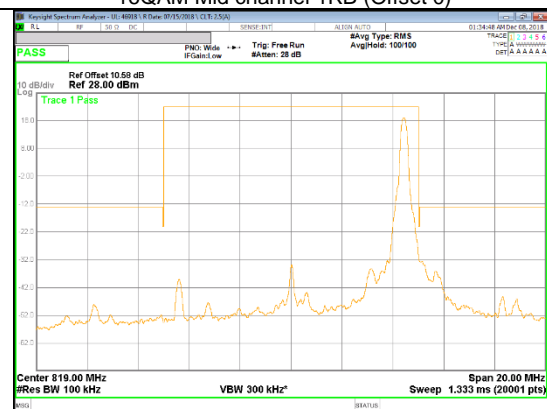

16QAM Mid channel 1RB (Offset 49)