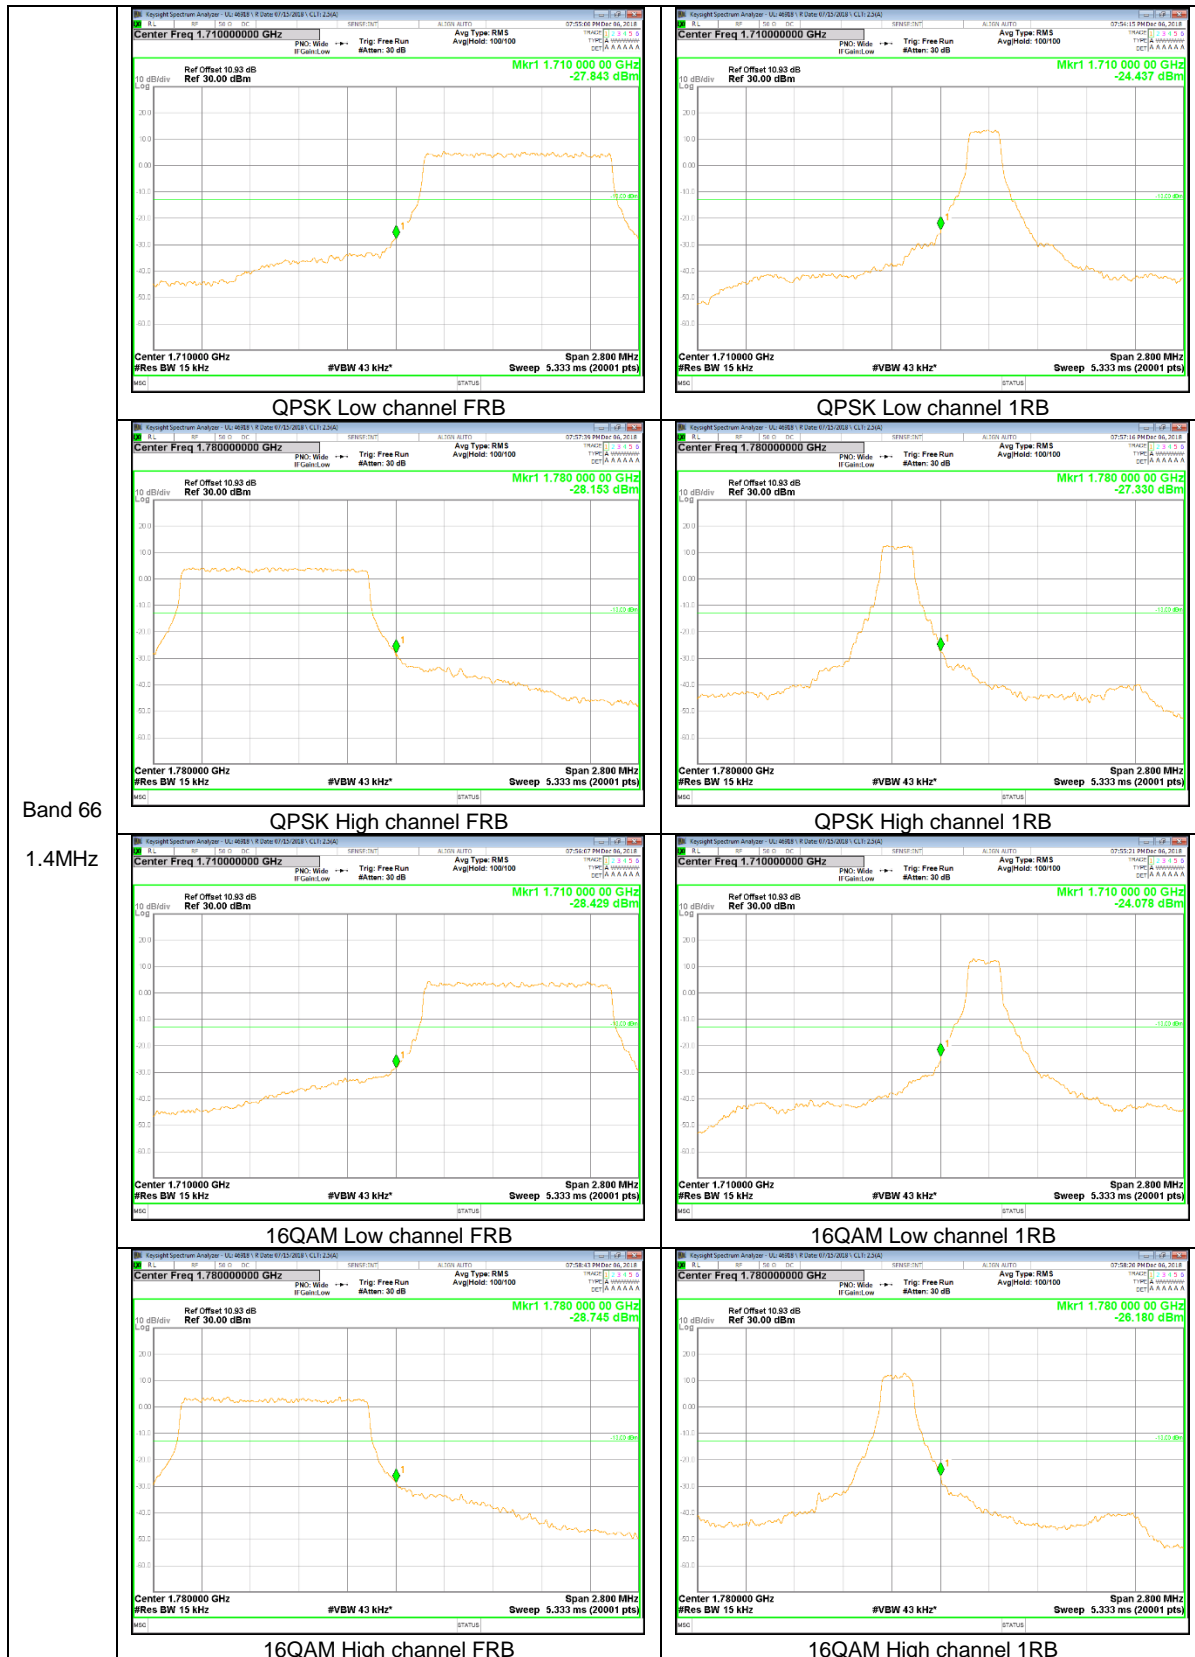

Band 25
1.4MHz

LTE Band 26

Band 26
15MHz

Band 26
 10MHz

Band 26
3MHz

Band 26
 1.4MHz

QPSK Low channel FRB

QPSK Low channel 1RB

QPSK High channel FRB

QPSK High channel 1RB

16QAM Low channel FRB

16QAM Low channel 1RB

16QAM High channel FRB

16QAM High channel 1RB

LTE Band 66

Band 66
5MHz

Band 66
 3MHz

Band 66
1.4MHz

9.2.2. EMISSION MASK RESULT

LTE Band 26

Band 26
 10MHz

QPSK Mid channel FRB

QPSK Mid channel 1RB (Offset 0)

QPSK Mid channel 1RB (Offset 49)

16QAM Mid channel FRB

16QAM Mid channel 1RB (Offset 0)

16QAM Mid channel 1RB (Offset 49)

Band 26
5MHz

Band 26
 3MHz

Band 26
1.4MHz