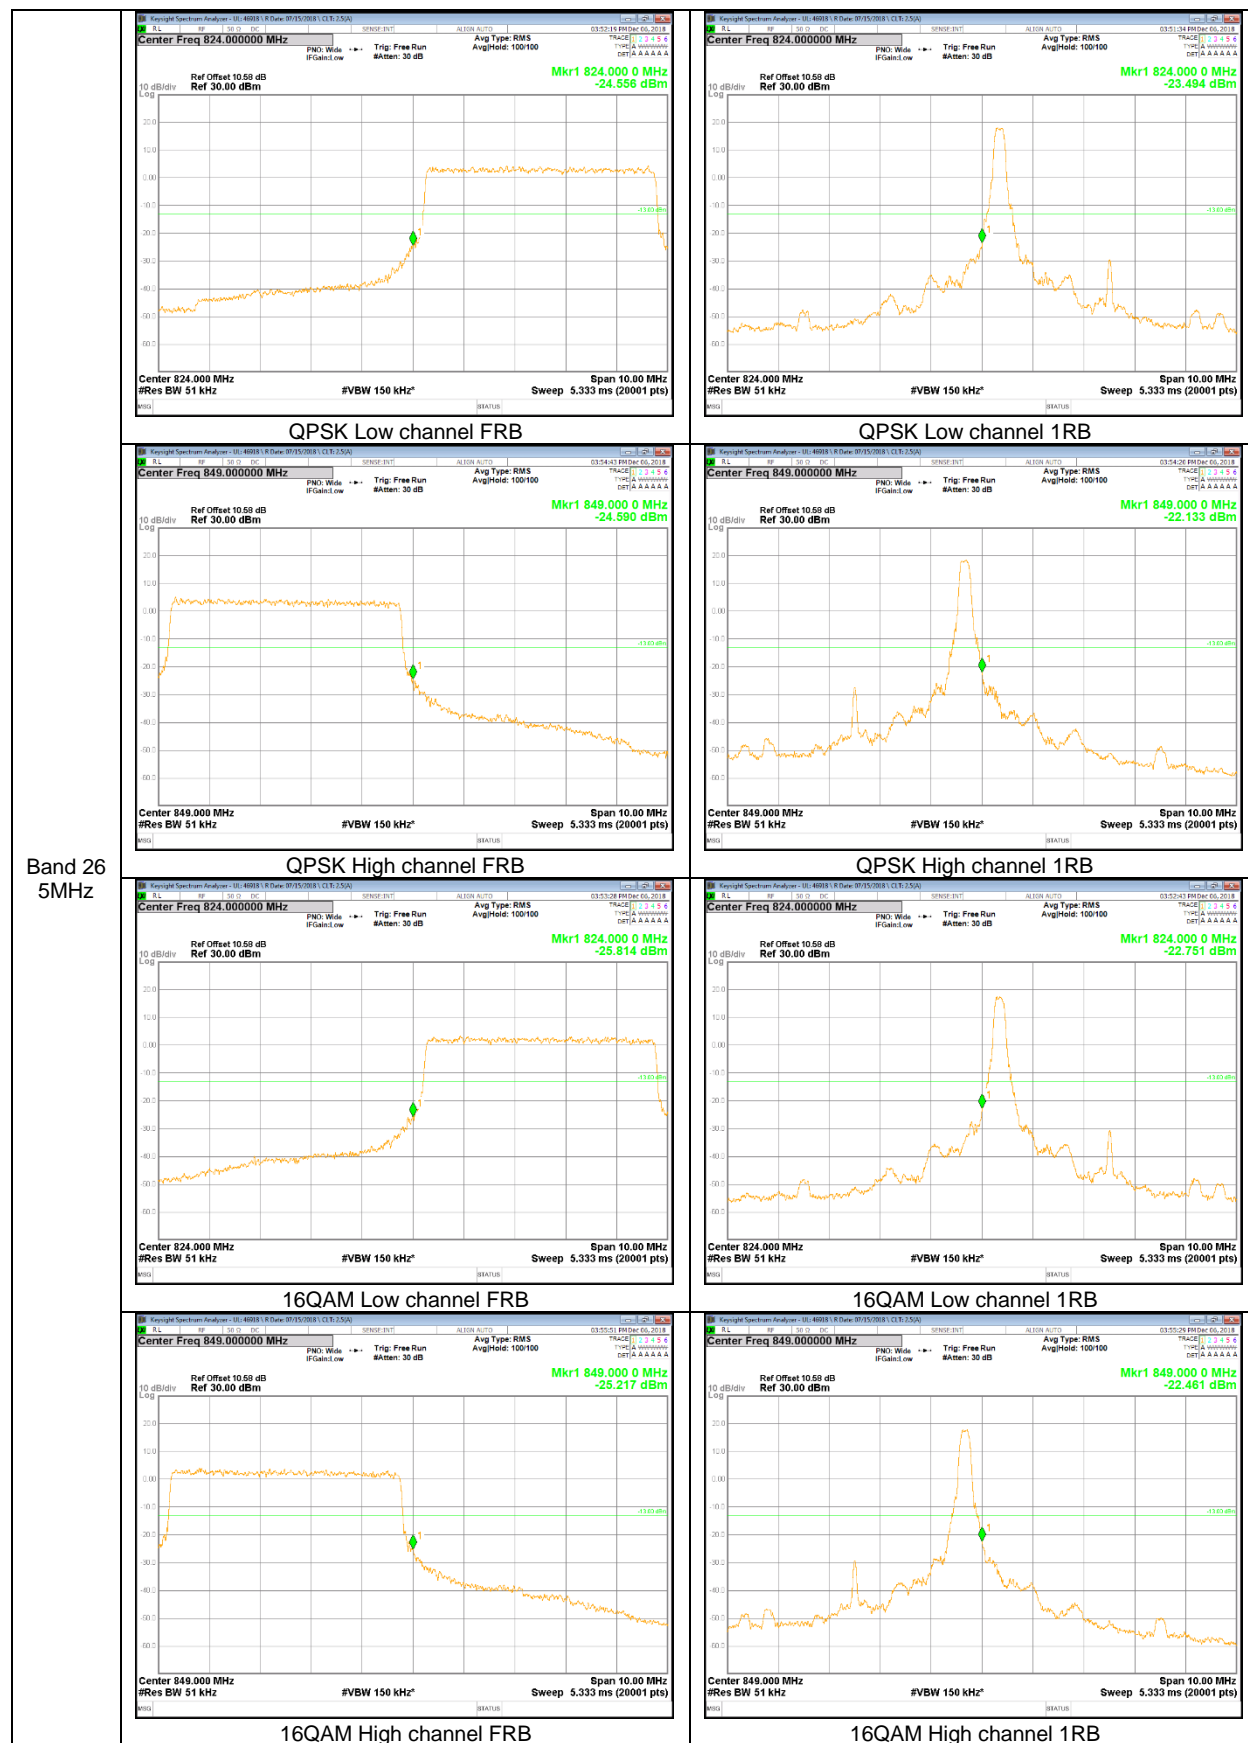

Band 25
1.4MHz

LTE Band 26

Band 26
15MHz

Band 26
 10MHz

Band 26
3MHz

Band 26
 1.4MHz

QPSK Low channel FRB

QPSK Low channel 1RB

QPSK High channel FRB

QPSK High channel 1RB

16QAM Low channel FRB

16QAM Low channel 1RB

16QAM High channel FRB

16QAM High channel 1RB

LTE Band 66

Band 66
5MHz

Band 66
 3MHz

Band 66
1.4MHz

9.2.2. EMISSION MASK RESULT

LTE Band 26

Band 26
 10MHz

QPSK Mid channel FRB

QPSK Mid channel 1RB (Offset 0)

QPSK Mid channel 1RB (Offset 49)

16QAM Mid channel FRB

16QAM Mid channel 1RB (Offset 0)

16QAM Mid channel 1RB (Offset 49)

Band 26
5MHz

Band 26
 3MHz

Band 26
1.4MHz