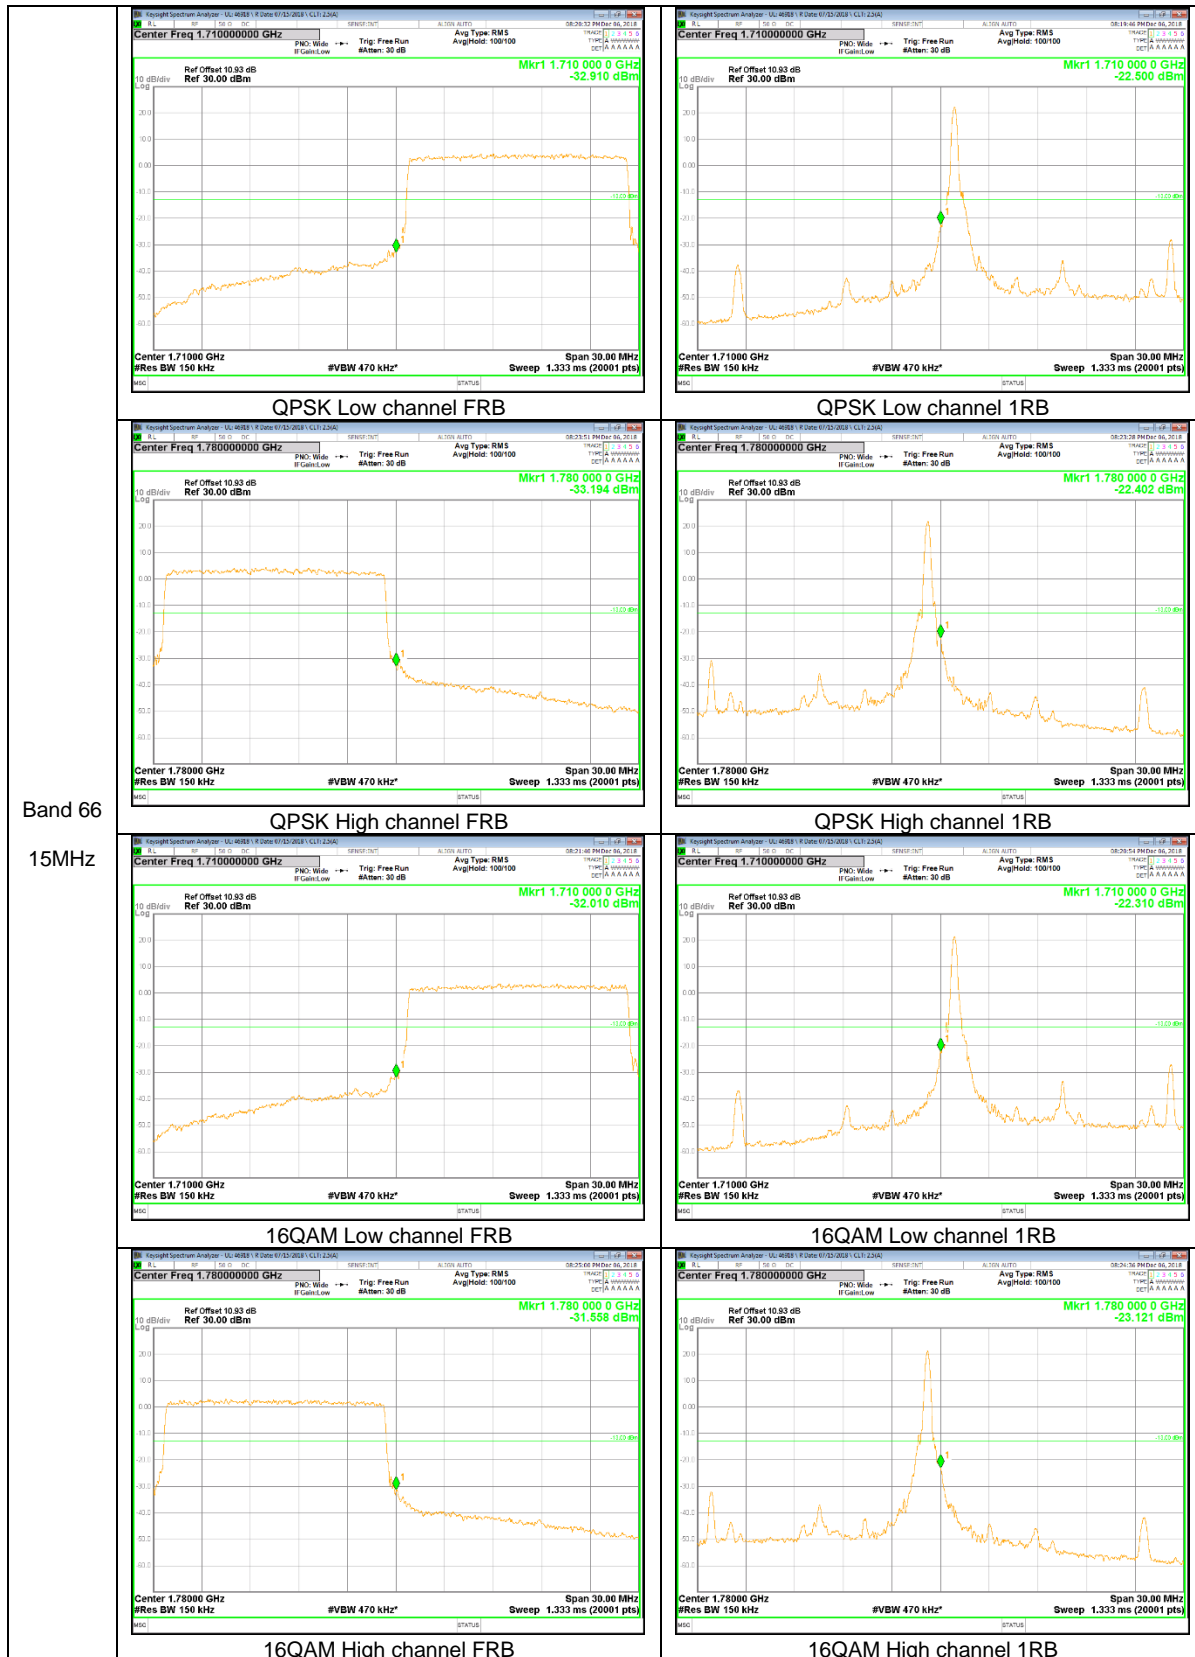

Band 25
1.4MHz

LTE Band 26

Band 26
15MHz

Band 26
 10MHz

Band 26
3MHz

Band 26
 1.4MHz

QPSK Low channel FRB

QPSK Low channel 1RB

QPSK High channel FRB

QPSK High channel 1RB

16QAM Low channel FRB

16QAM Low channel 1RB

16QAM High channel FRB

16QAM High channel 1RB

LTE Band 66

Band 66
5MHz

Band 66
 3MHz

Band 66
1.4MHz

9.2.2. EMISSION MASK RESULT

LTE Band 26

Band 26
 10MHz

QPSK Mid channel FRB

QPSK Mid channel 1RB (Offset 0)

QPSK Mid channel 1RB (Offset 49)

16QAM Mid channel FRB

16QAM Mid channel 1RB (Offset 0)

16QAM Mid channel 1RB (Offset 49)

Band 26
5MHz

Band 26
 3MHz

Band 26
1.4MHz