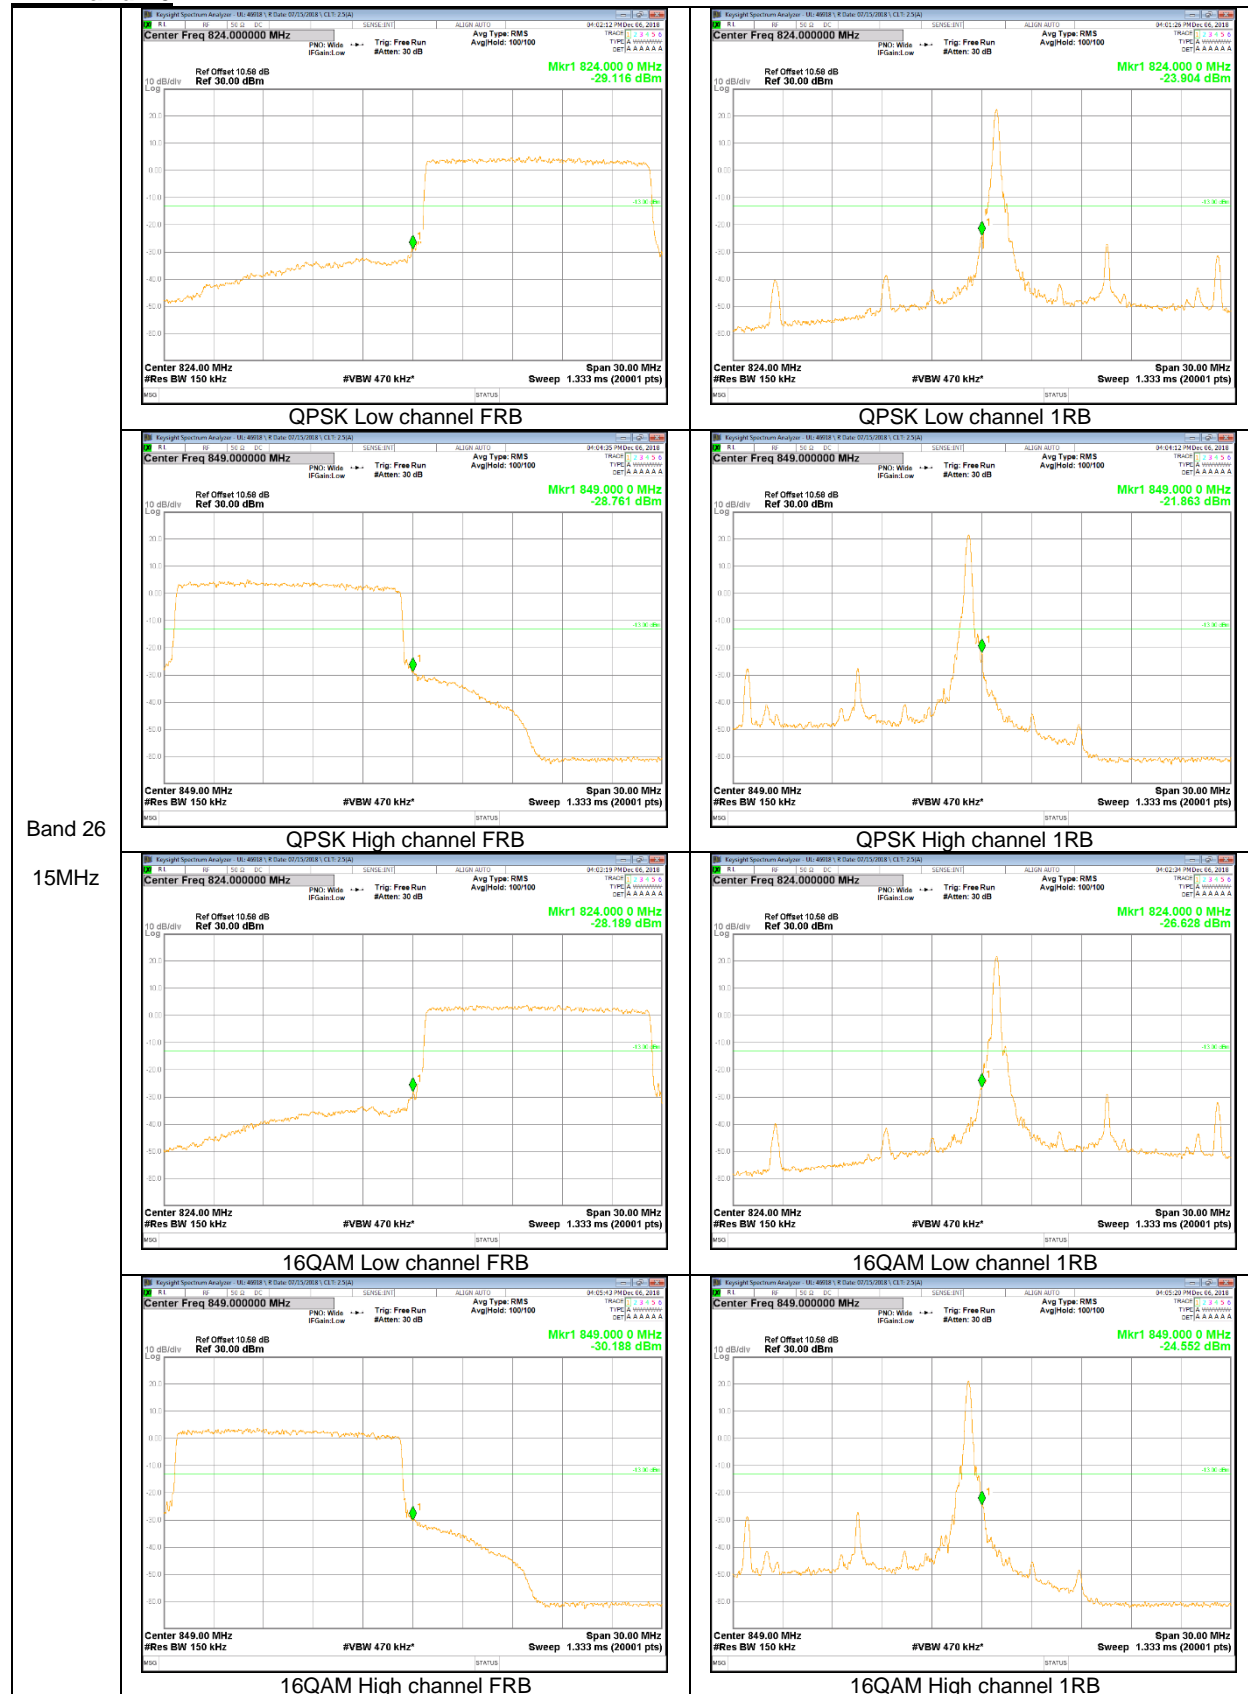

Band 25
1.4MHz

LTE Band 26

Band 26
15MHz

Band 26
 10MHz

Band 26
3MHz

Band 26
 1.4MHz

QPSK Low channel FRB

QPSK Low channel 1RB

QPSK High channel FRB

QPSK High channel 1RB

16QAM Low channel FRB

16QAM Low channel 1RB

16QAM High channel FRB

16QAM High channel 1RB

LTE Band 66

Band 66
5MHz

Band 66
 3MHz

Band 66
1.4MHz

9.2.2. EMISSION MASK RESULT

LTE Band 26

Band 26
 10MHz

QPSK Mid channel FRB

QPSK Mid channel 1RB (Offset 0)

QPSK Mid channel 1RB (Offset 49)

16QAM Mid channel FRB

16QAM Mid channel 1RB (Offset 0)

16QAM Mid channel 1RB (Offset 49)

Band 26
5MHz

Band 26
 3MHz

Band 26
1.4MHz