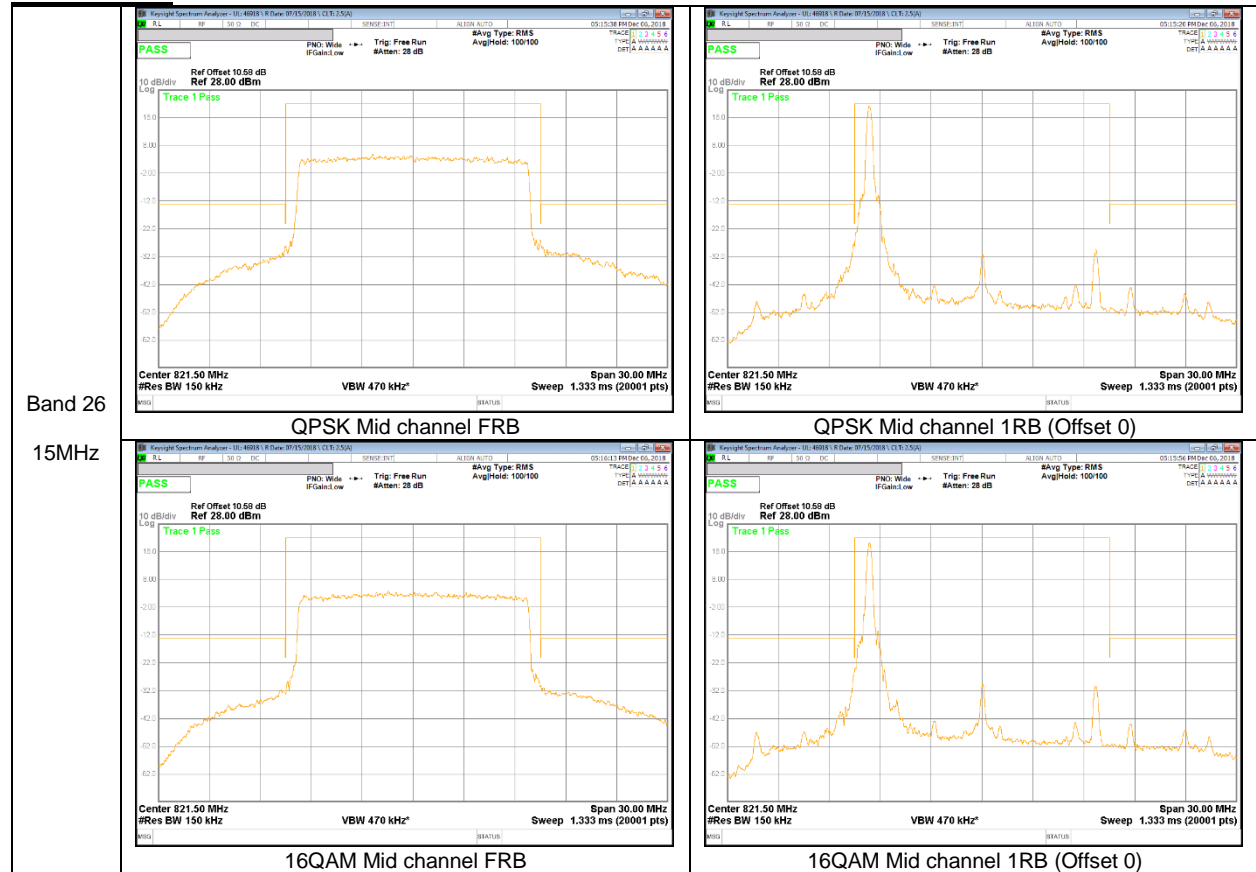

Band 25
1.4MHz

LTE Band 26

Band 26
15MHz

Band 26
 10MHz

Band 26
3MHz

Band 26
 1.4MHz

QPSK Low channel FRB

QPSK Low channel 1RB

QPSK High channel FRB

QPSK High channel 1RB

16QAM Low channel FRB

16QAM Low channel 1RB

16QAM High channel FRB

16QAM High channel 1RB

LTE Band 66

Band 66
5MHz

Band 66
 3MHz

Band 66
1.4MHz

9.2.2. EMISSION MASK RESULT

LTE Band 26

Band 26
 10MHz

QPSK Mid channel FRB

QPSK Mid channel 1RB (Offset 0)

QPSK Mid channel 1RB (Offset 49)

16QAM Mid channel FRB

16QAM Mid channel 1RB (Offset 0)

16QAM Mid channel 1RB (Offset 49)

Band 26
5MHz

Band 26
 3MHz

Band 26
1.4MHz