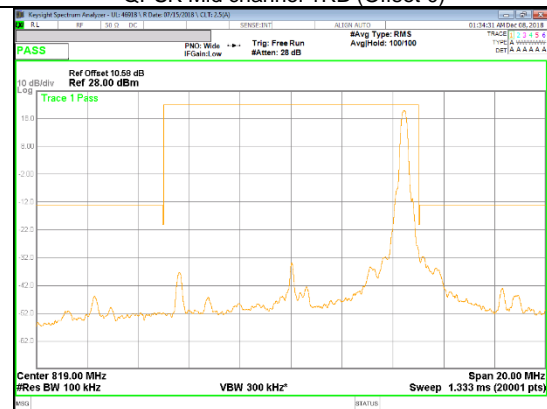

Band 66
 3MHz

Band 66
1.4MHz

9.2.2. EMISSION MASK RESULT

LTE Band 26

Band 26
 10MHz

QPSK Mid channel FRB

QPSK Mid channel 1RB (Offset 0)

QPSK Mid channel 1RB (Offset 49)