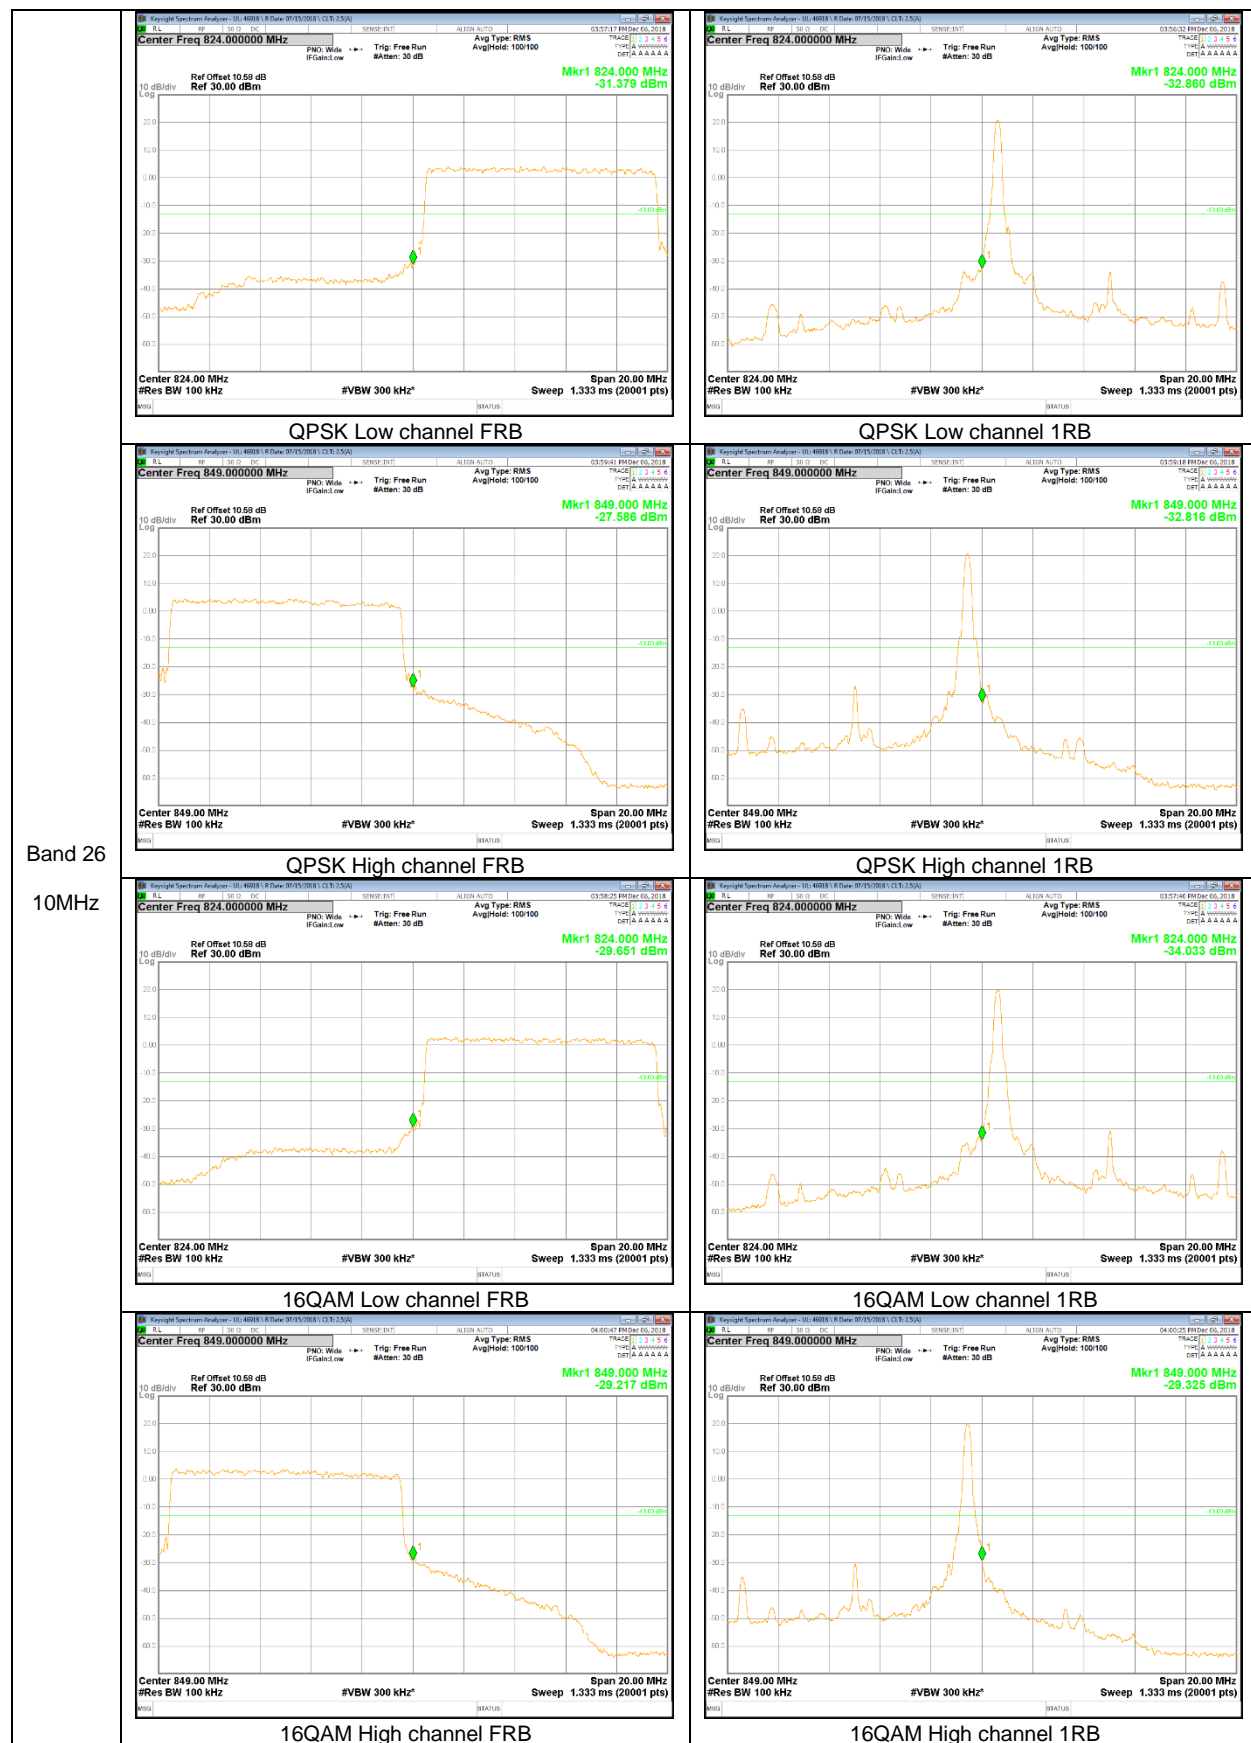

Band 25
1.4MHz

LTE Band 26

Band 26
15MHz

Band 26
 10MHz

Band 26
3MHz

Band 26
 1.4MHz

QPSK Low channel FRB

QPSK Low channel 1RB

QPSK High channel FRB

QPSK High channel 1RB

16QAM Low channel FRB

16QAM Low channel 1RB

16QAM High channel FRB

16QAM High channel 1RB

LTE Band 66

Band 66
5MHz

Band 66
 3MHz

Band 66
1.4MHz

9.2.2. EMISSION MASK RESULT

LTE Band 26

Band 26
 10MHz

QPSK Mid channel FRB

QPSK Mid channel 1RB (Offset 0)

QPSK Mid channel 1RB (Offset 49)

16QAM Mid channel FRB

16QAM Mid channel 1RB (Offset 0)

16QAM Mid channel 1RB (Offset 49)

Band 26
5MHz

Band 26
 3MHz

Band 26
1.4MHz