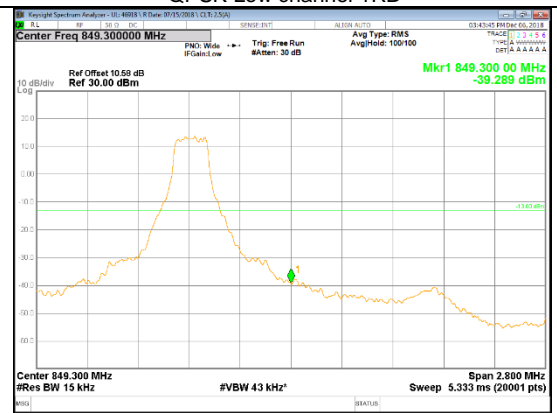

Band 25
1.4MHz

LTE Band 26

Band 26
15MHz

Band 26
 10MHz

Band 26
3MHz

Band 26
 1.4MHz

QPSK Low channel FRB

QPSK Low channel 1RB

QPSK High channel FRB

QPSK High channel 1RB

16QAM Low channel FRB

16QAM Low channel 1RB

16QAM High channel FRB

16QAM High channel 1RB

LTE Band 66

Band 66
5MHz