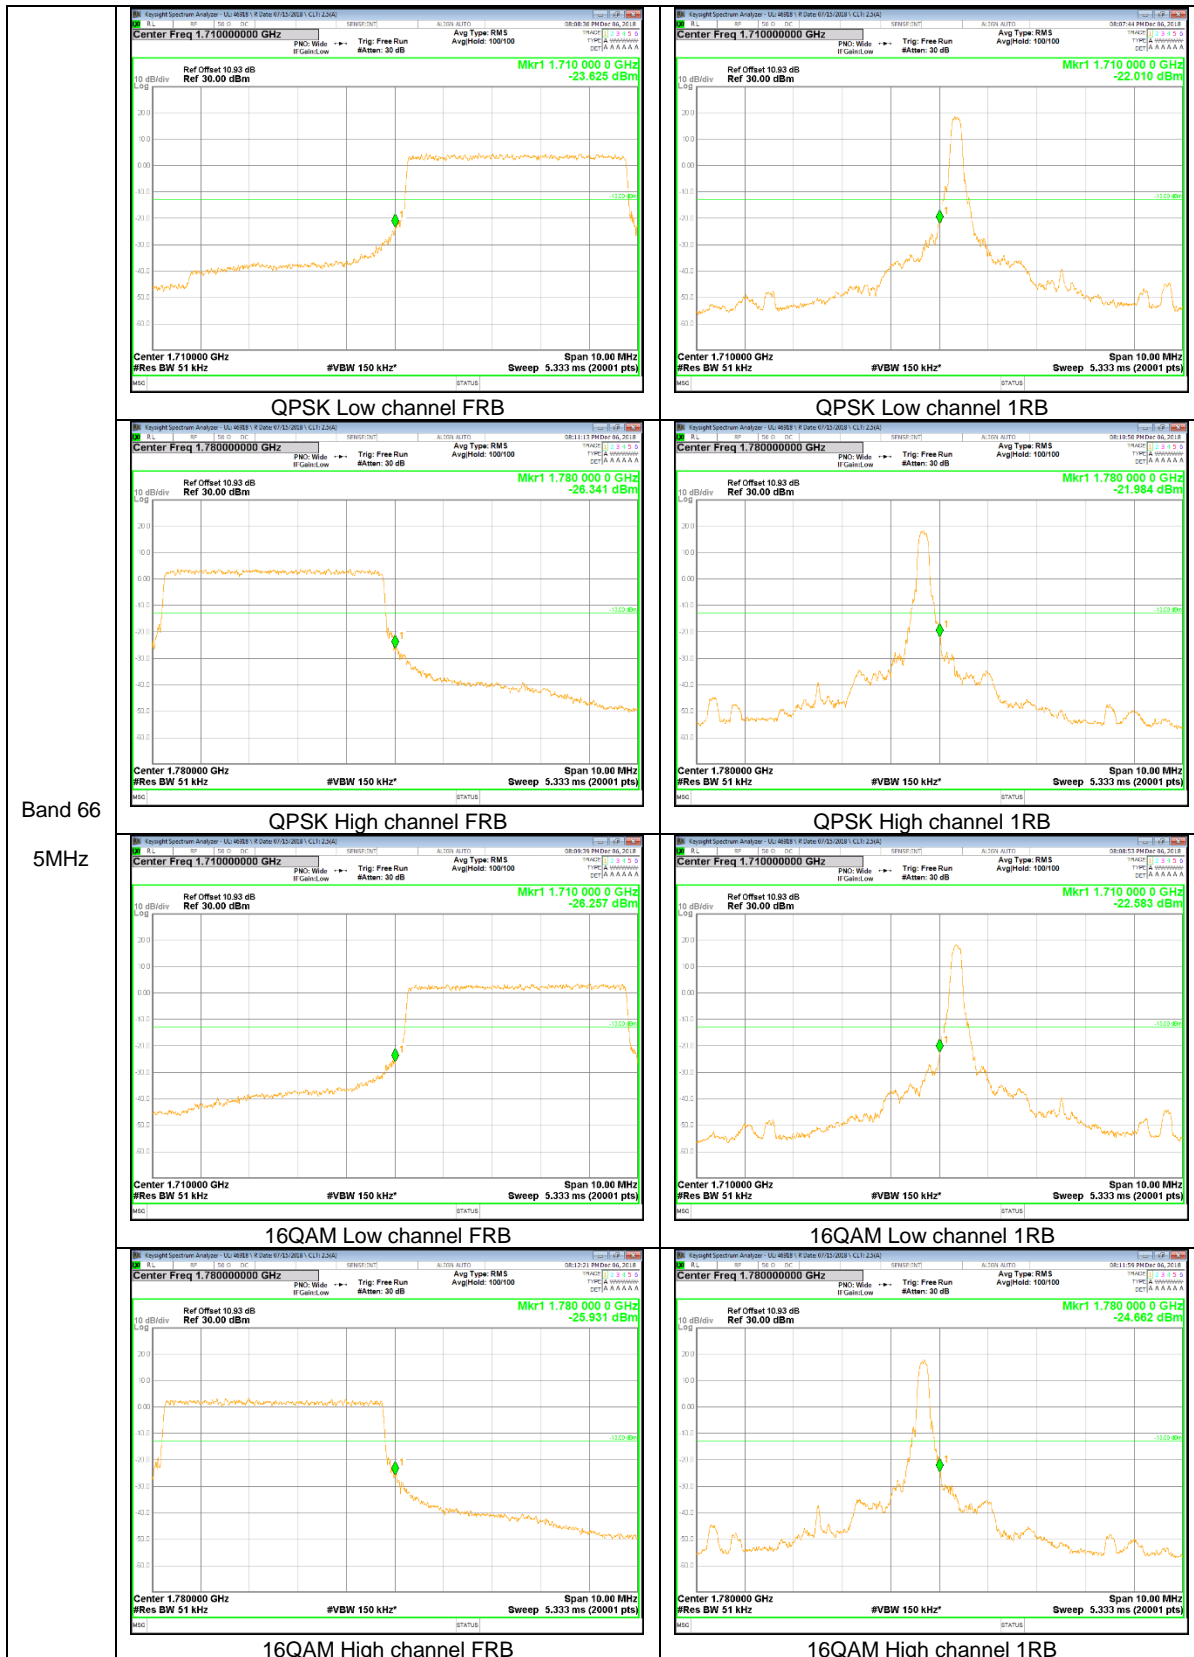

Band 25
1.4MHz

LTE Band 26

Band 26
15MHz

Band 26
 10MHz

Band 26
3MHz

Band 26
 1.4MHz

QPSK Low channel FRB

QPSK Low channel 1RB

QPSK High channel FRB

QPSK High channel 1RB

16QAM Low channel FRB

16QAM Low channel 1RB

16QAM High channel FRB

16QAM High channel 1RB

LTE Band 66

Band 66
5MHz

Band 66
 3MHz

Band 66
1.4MHz

9.2.2. EMISSION MASK RESULT

LTE Band 26

Band 26
 10MHz

QPSK Mid channel FRB

QPSK Mid channel 1RB (Offset 0)

QPSK Mid channel 1RB (Offset 49)

16QAM Mid channel FRB

16QAM Mid channel 1RB (Offset 0)

16QAM Mid channel 1RB (Offset 49)

Band 26
5MHz

Band 26
 3MHz

Band 26
1.4MHz