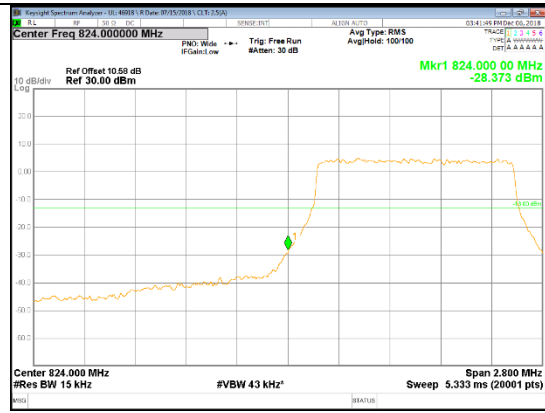

Band 25
1.4MHz

LTE Band 26

Band 26
15MHz

Band 26
 10MHz

Band 26
3MHz

Band 26
 1.4MHz

QPSK Low channel FRB

QPSK Low channel 1RB

QPSK High channel FRB

QPSK High channel 1RB

16QAM Low channel FRB

16QAM Low channel 1RB

16QAM High channel FRB

16QAM High channel 1RB

LTE Band 66

Band 66
5MHz

Band 66
 3MHz

Band 66
1.4MHz

9.2.2. EMISSION MASK RESULT

LTE Band 26

Band 26
 10MHz

QPSK Mid channel FRB

QPSK Mid channel 1RB (Offset 0)

QPSK Mid channel 1RB (Offset 49)