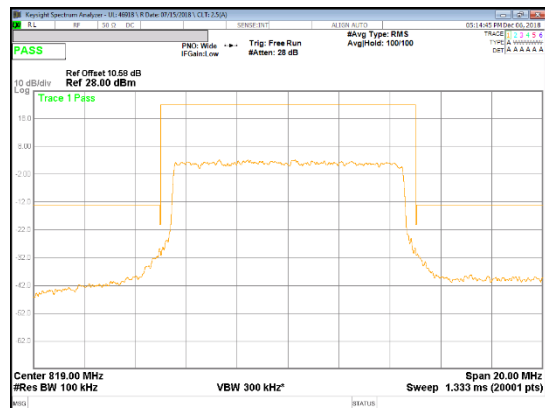

Band 66
 3MHz

Band 66
1.4MHz

9.2.2. EMISSION MASK RESULT

LTE Band 26

Band 26
 10MHz

QPSK Mid channel FRB

QPSK Mid channel 1RB (Offset 0)

QPSK Mid channel 1RB (Offset 49)