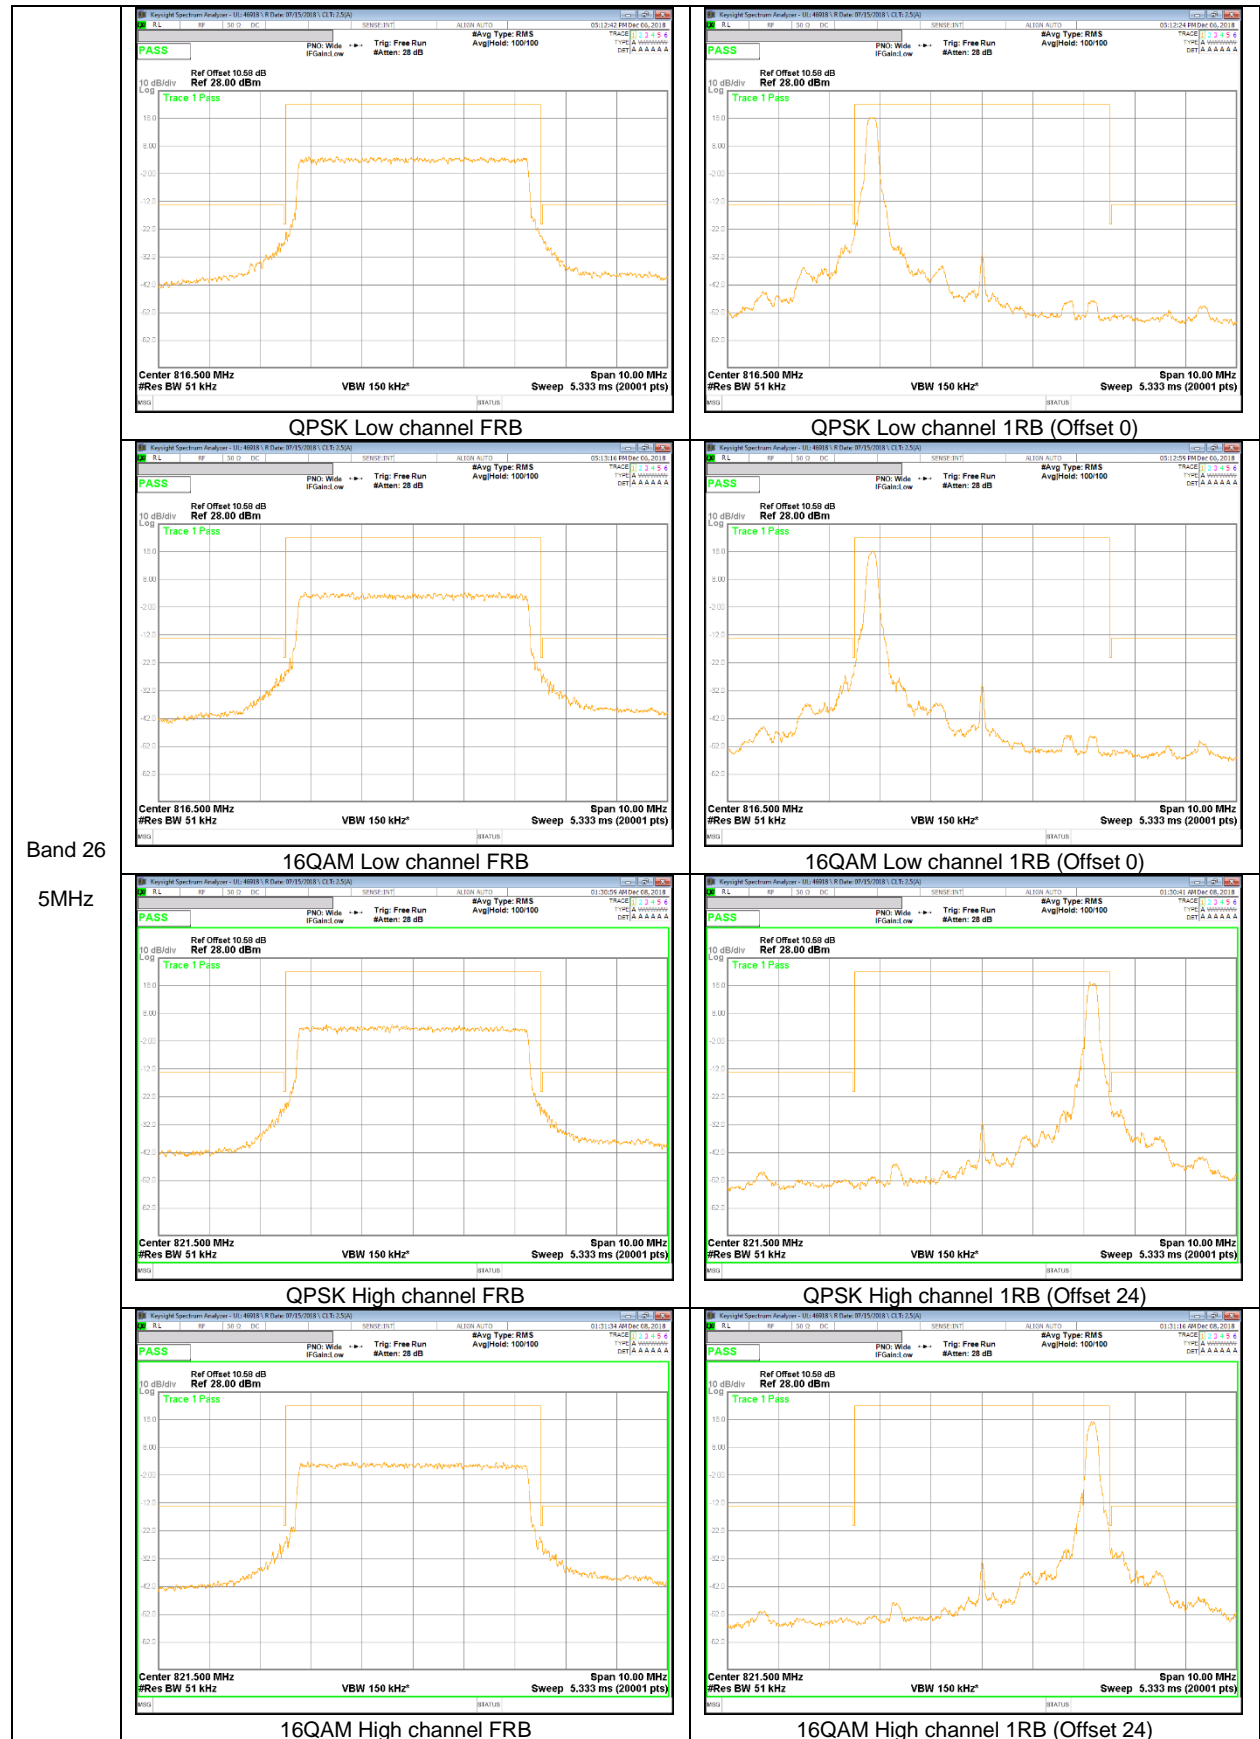

Band 25
1.4MHz

LTE Band 26

Band 26
15MHz

Band 26
 10MHz

Band 26
3MHz

Band 26
 1.4MHz

QPSK Low channel FRB

QPSK Low channel 1RB

QPSK High channel FRB

QPSK High channel 1RB

16QAM Low channel FRB

16QAM Low channel 1RB

16QAM High channel FRB

16QAM High channel 1RB

LTE Band 66

Band 66
5MHz

Band 66
 3MHz

Band 66
1.4MHz

9.2.2. EMISSION MASK RESULT

LTE Band 26

Band 26
 10MHz

QPSK Mid channel FRB

QPSK Mid channel 1RB (Offset 0)

QPSK Mid channel 1RB (Offset 49)

16QAM Mid channel FRB

16QAM Mid channel 1RB (Offset 0)

16QAM Mid channel 1RB (Offset 49)

Band 26
5MHz

Band 26
 3MHz

Band 26
1.4MHz