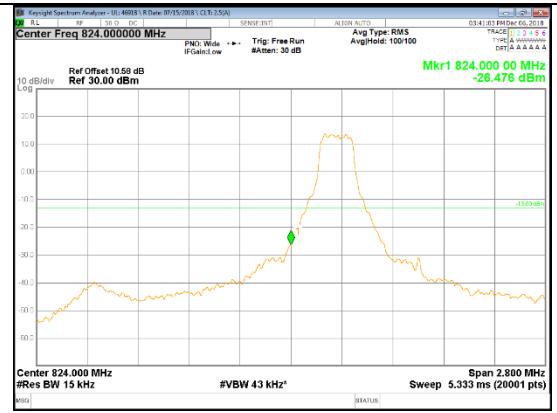

Band 25
1.4MHz

LTE Band 26

Band 26
15MHz

Band 26
 10MHz

Band 26
3MHz

Band 26
 1.4MHz

QPSK Low channel FRB

QPSK Low channel 1RB

QPSK High channel FRB

QPSK High channel 1RB

16QAM Low channel FRB

16QAM Low channel 1RB

16QAM High channel FRB

16QAM High channel 1RB

LTE Band 66

Band 66
5MHz