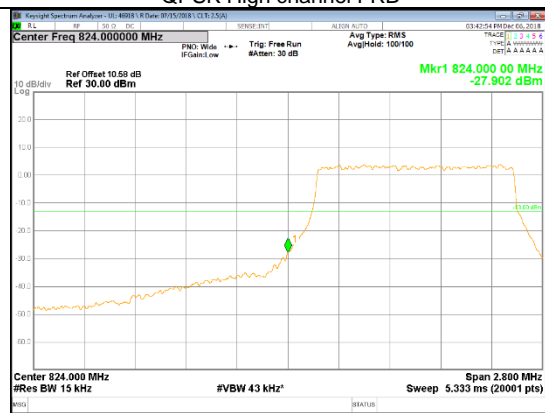

Band 25
1.4MHz

LTE Band 26

Band 26
15MHz

Band 26
 10MHz

Band 26
3MHz

Band 26
 1.4MHz

QPSK Low channel FRB

QPSK Low channel 1RB

QPSK High channel FRB

QPSK High channel 1RB

16QAM Low channel FRB

16QAM Low channel 1RB

16QAM High channel FRB

16QAM High channel 1RB

LTE Band 66

Band 66
5MHz

Band 66
 3MHz

Band 66
1.4MHz

9.2.2. EMISSION MASK RESULT

LTE Band 26

Band 26
 10MHz

QPSK Mid channel FRB

QPSK Mid channel 1RB (Offset 0)

QPSK Mid channel 1RB (Offset 49)