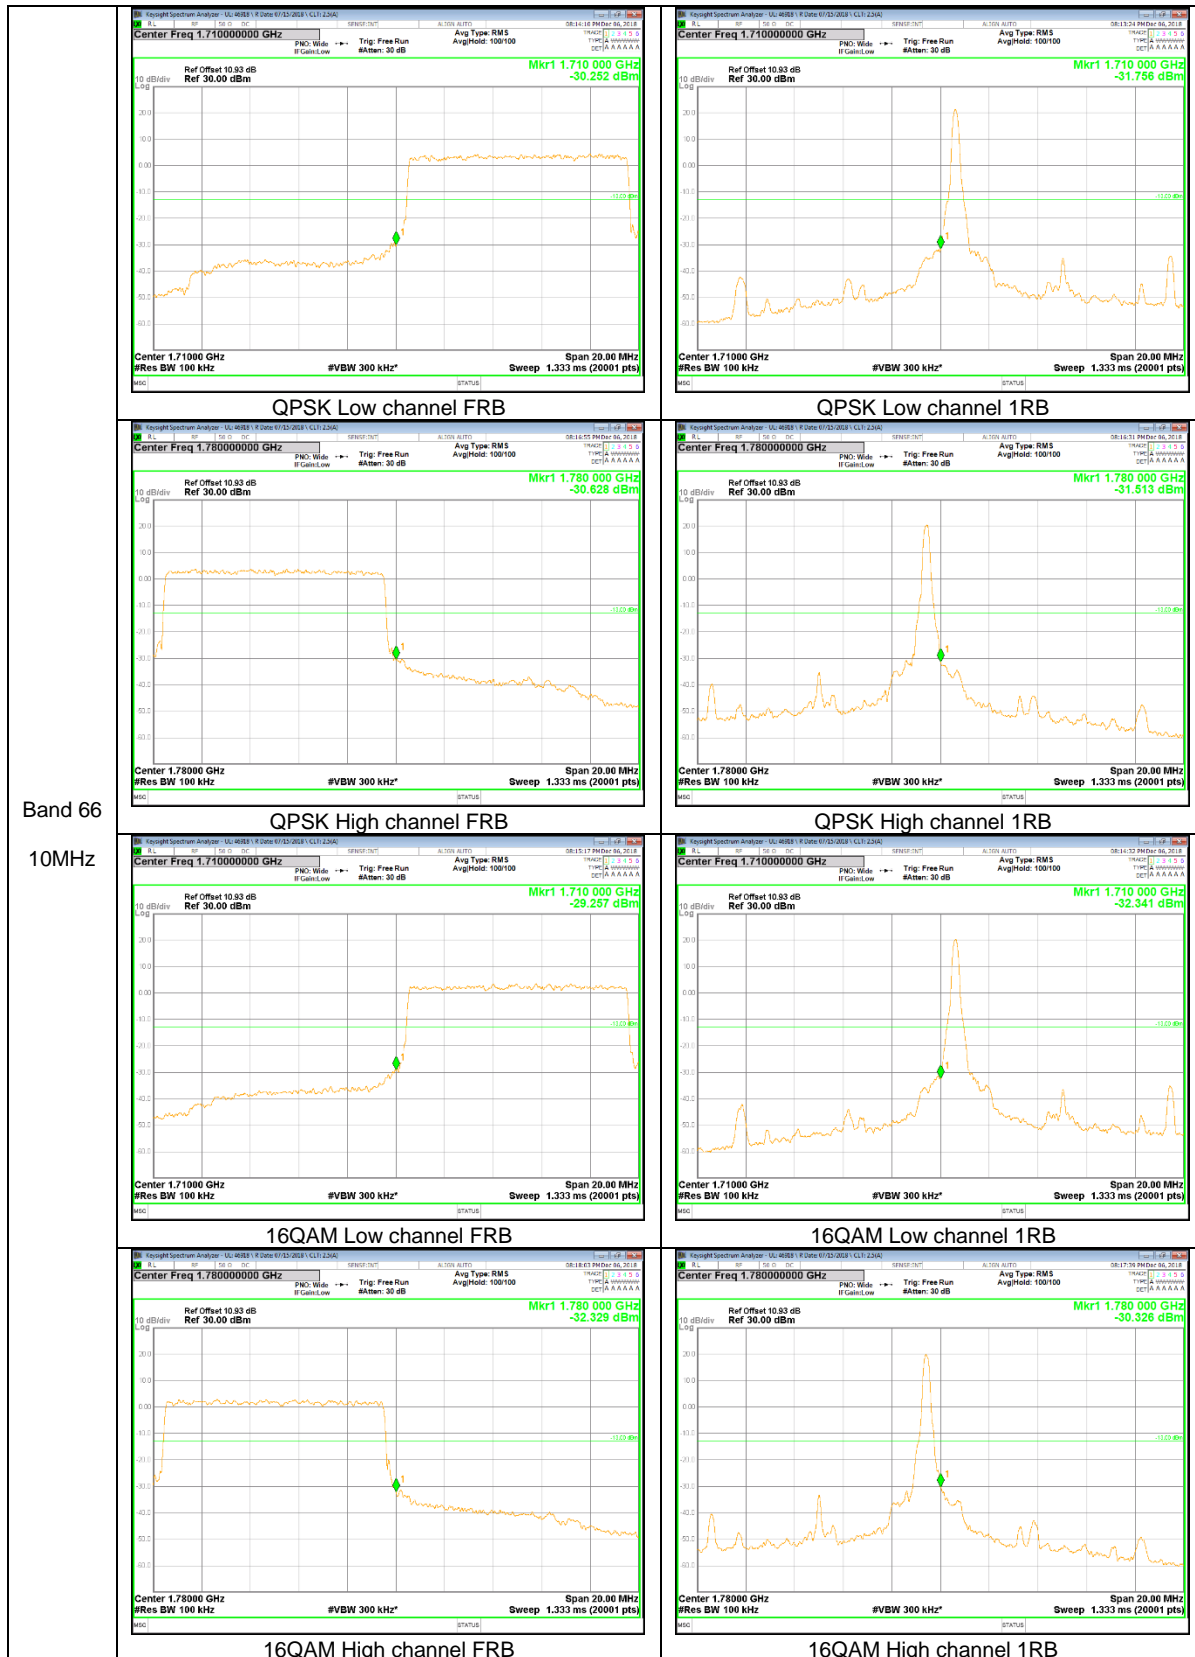

Band 25
1.4MHz

LTE Band 26

Band 26
15MHz

Band 26
 10MHz

Band 26
3MHz

Band 26
 1.4MHz

QPSK Low channel FRB

QPSK Low channel 1RB

QPSK High channel FRB

QPSK High channel 1RB

16QAM Low channel FRB

16QAM Low channel 1RB

16QAM High channel FRB

16QAM High channel 1RB

LTE Band 66

Band 66
5MHz

Band 66
 3MHz

Band 66
1.4MHz

9.2.2. EMISSION MASK RESULT

LTE Band 26

Band 26
 10MHz

QPSK Mid channel FRB

QPSK Mid channel 1RB (Offset 0)

QPSK Mid channel 1RB (Offset 49)

16QAM Mid channel FRB

16QAM Mid channel 1RB (Offset 0)

16QAM Mid channel 1RB (Offset 49)

Band 26
5MHz

Band 26
 3MHz

Band 26
1.4MHz