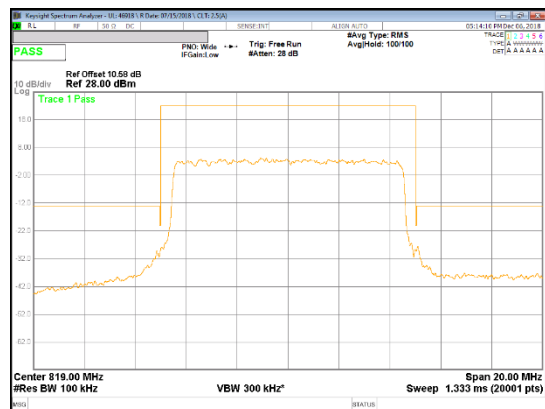

Band 66
 3MHz

Band 66
1.4MHz

9.2.2. EMISSION MASK RESULT

LTE Band 26

Band 26
 10MHz

QPSK Mid channel FRB

QPSK Mid channel 1RB (Offset 0)

QPSK Mid channel 1RB (Offset 49)