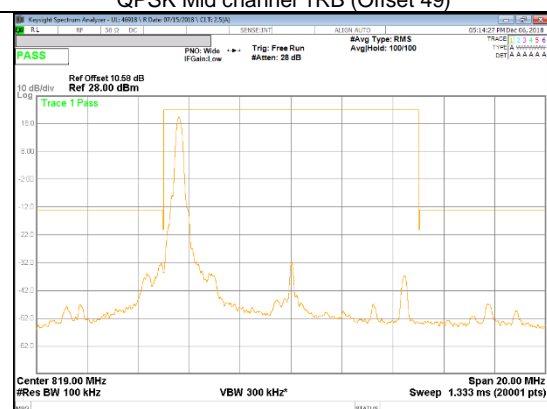

16QAM Mid channel 1RB (Offset 0)