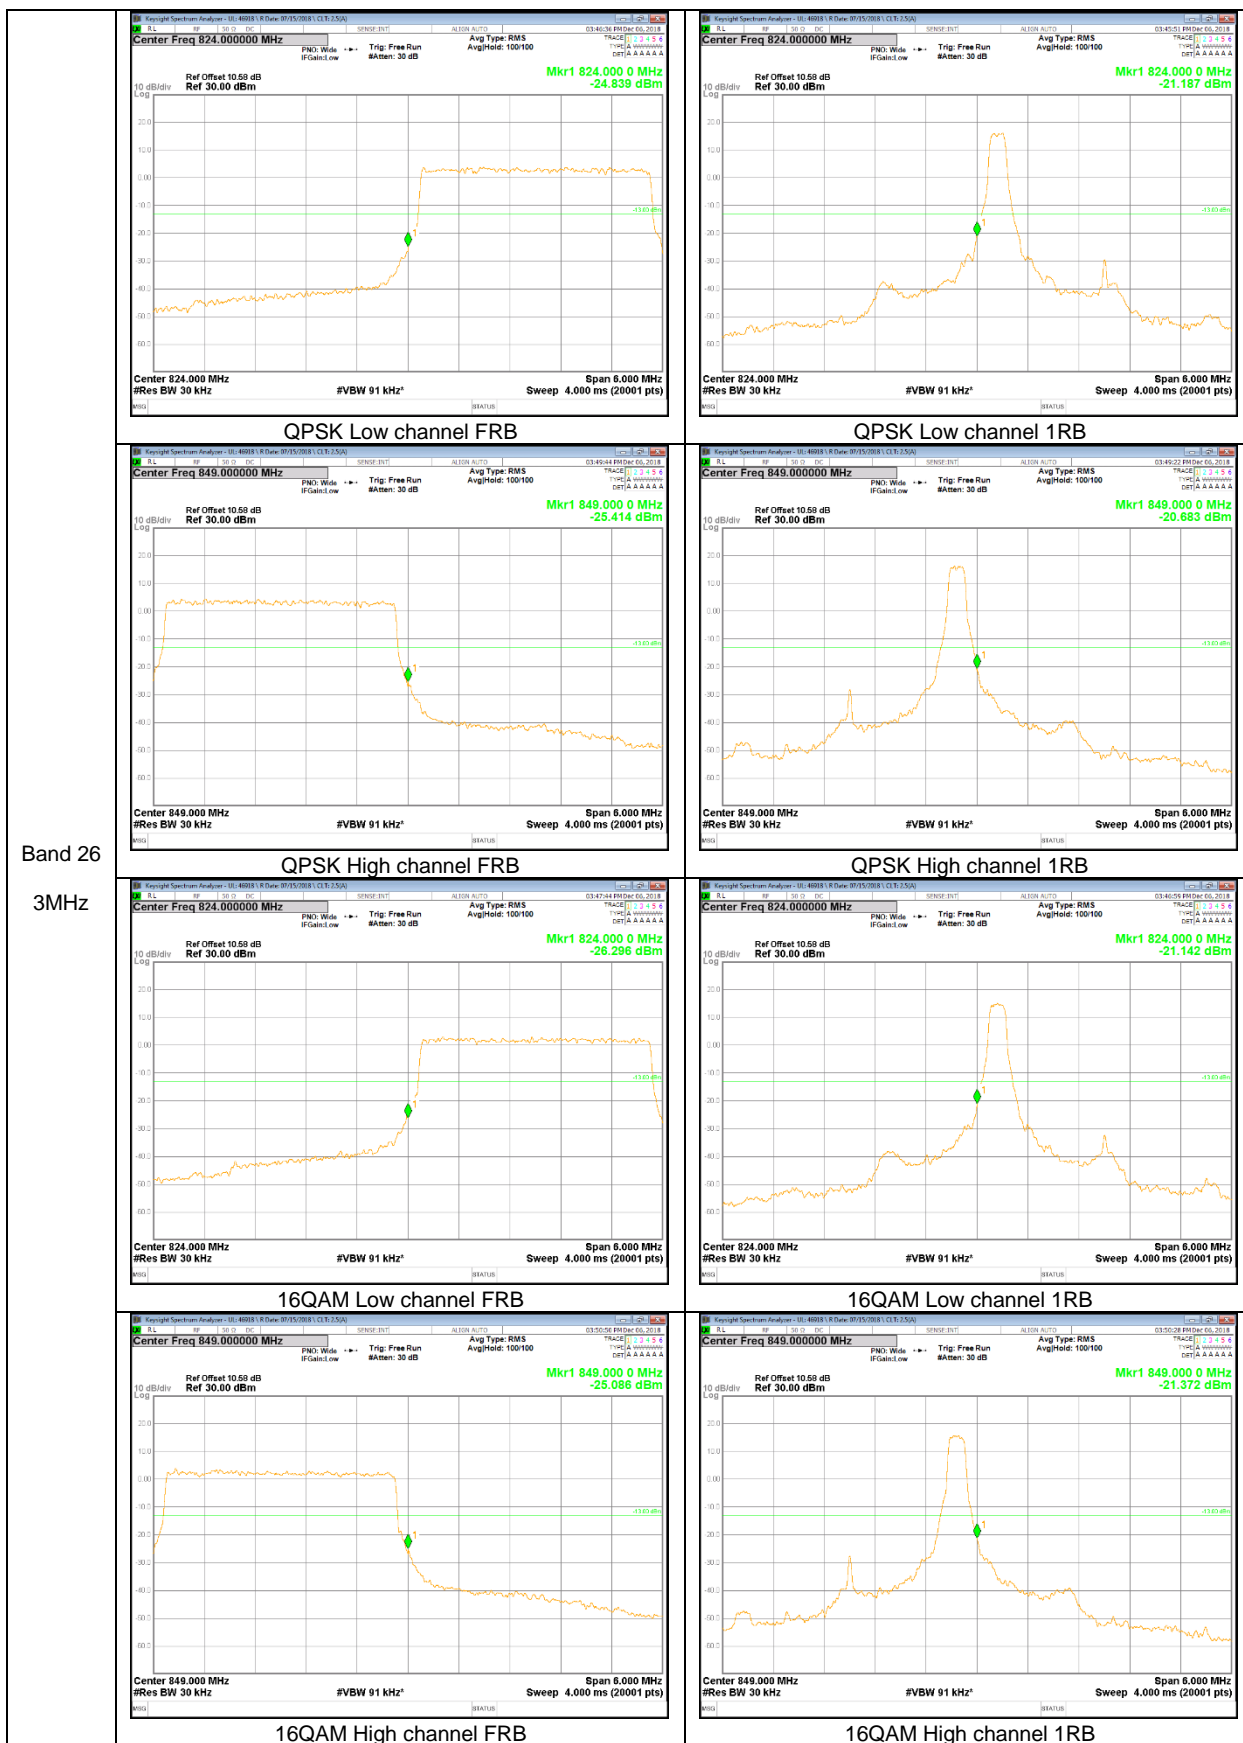

Band 25
1.4MHz

LTE Band 26

Band 26
15MHz

Band 26
 10MHz

Band 26
3MHz

Band 26
 1.4MHz

QPSK Low channel FRB

QPSK Low channel 1RB

QPSK High channel FRB

QPSK High channel 1RB

16QAM Low channel FRB

16QAM Low channel 1RB

16QAM High channel FRB

16QAM High channel 1RB

LTE Band 66

Band 66
5MHz

Band 66
 3MHz

Band 66
1.4MHz

9.2.2. EMISSION MASK RESULT

LTE Band 26

Band 26
 10MHz

QPSK Mid channel FRB

QPSK Mid channel 1RB (Offset 0)

QPSK Mid channel 1RB (Offset 49)

16QAM Mid channel FRB

16QAM Mid channel 1RB (Offset 0)

16QAM Mid channel 1RB (Offset 49)

Band 26
5MHz

Band 26
 3MHz

Band 26
1.4MHz