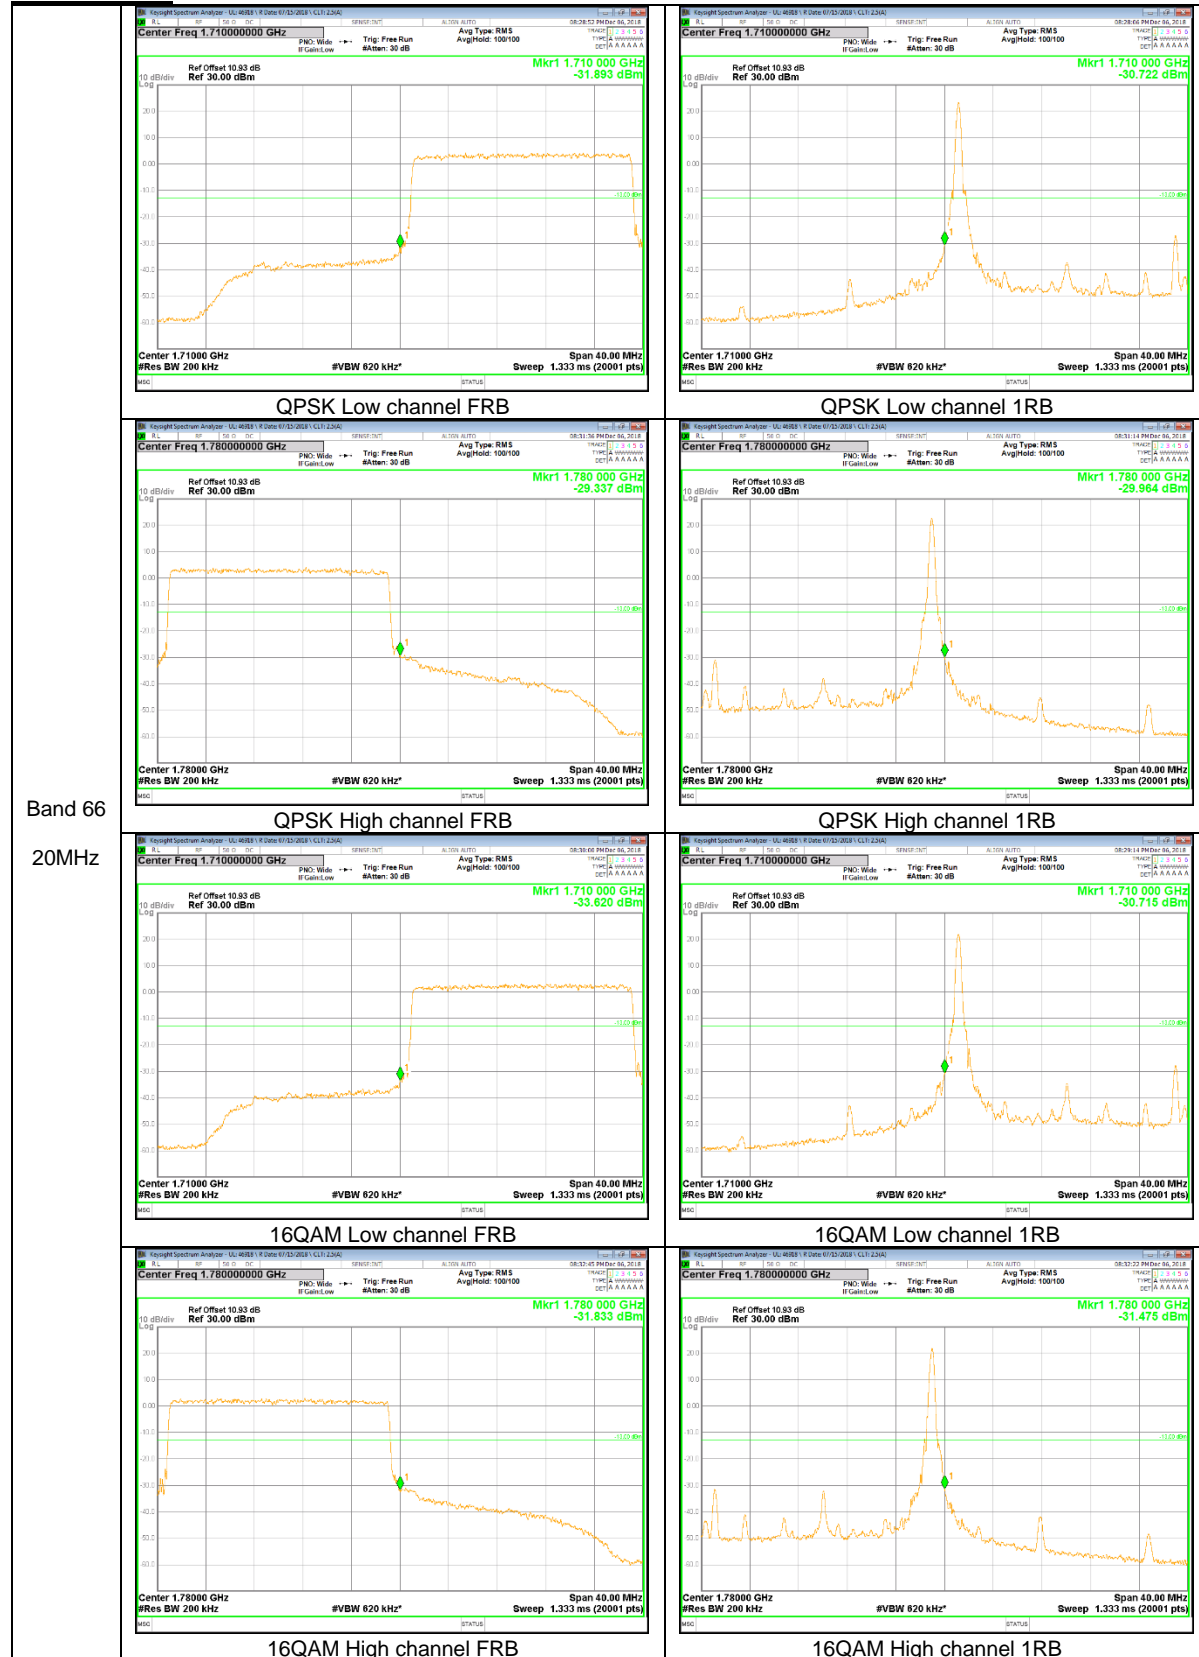

Band 25
1.4MHz

LTE Band 26

Band 26
15MHz

Band 26
 10MHz

Band 26
3MHz

Band 26
 1.4MHz

QPSK Low channel FRB

QPSK Low channel 1RB

QPSK High channel FRB

QPSK High channel 1RB

16QAM Low channel FRB

16QAM Low channel 1RB

16QAM High channel FRB

16QAM High channel 1RB

LTE Band 66

Band 66
5MHz

Band 66
 3MHz

Band 66
1.4MHz

9.2.2. EMISSION MASK RESULT

LTE Band 26

Band 26
 10MHz

QPSK Mid channel FRB

QPSK Mid channel 1RB (Offset 0)

QPSK Mid channel 1RB (Offset 49)

16QAM Mid channel FRB

16QAM Mid channel 1RB (Offset 0)

16QAM Mid channel 1RB (Offset 49)

Band 26
5MHz

Band 26
 3MHz

Band 26
1.4MHz