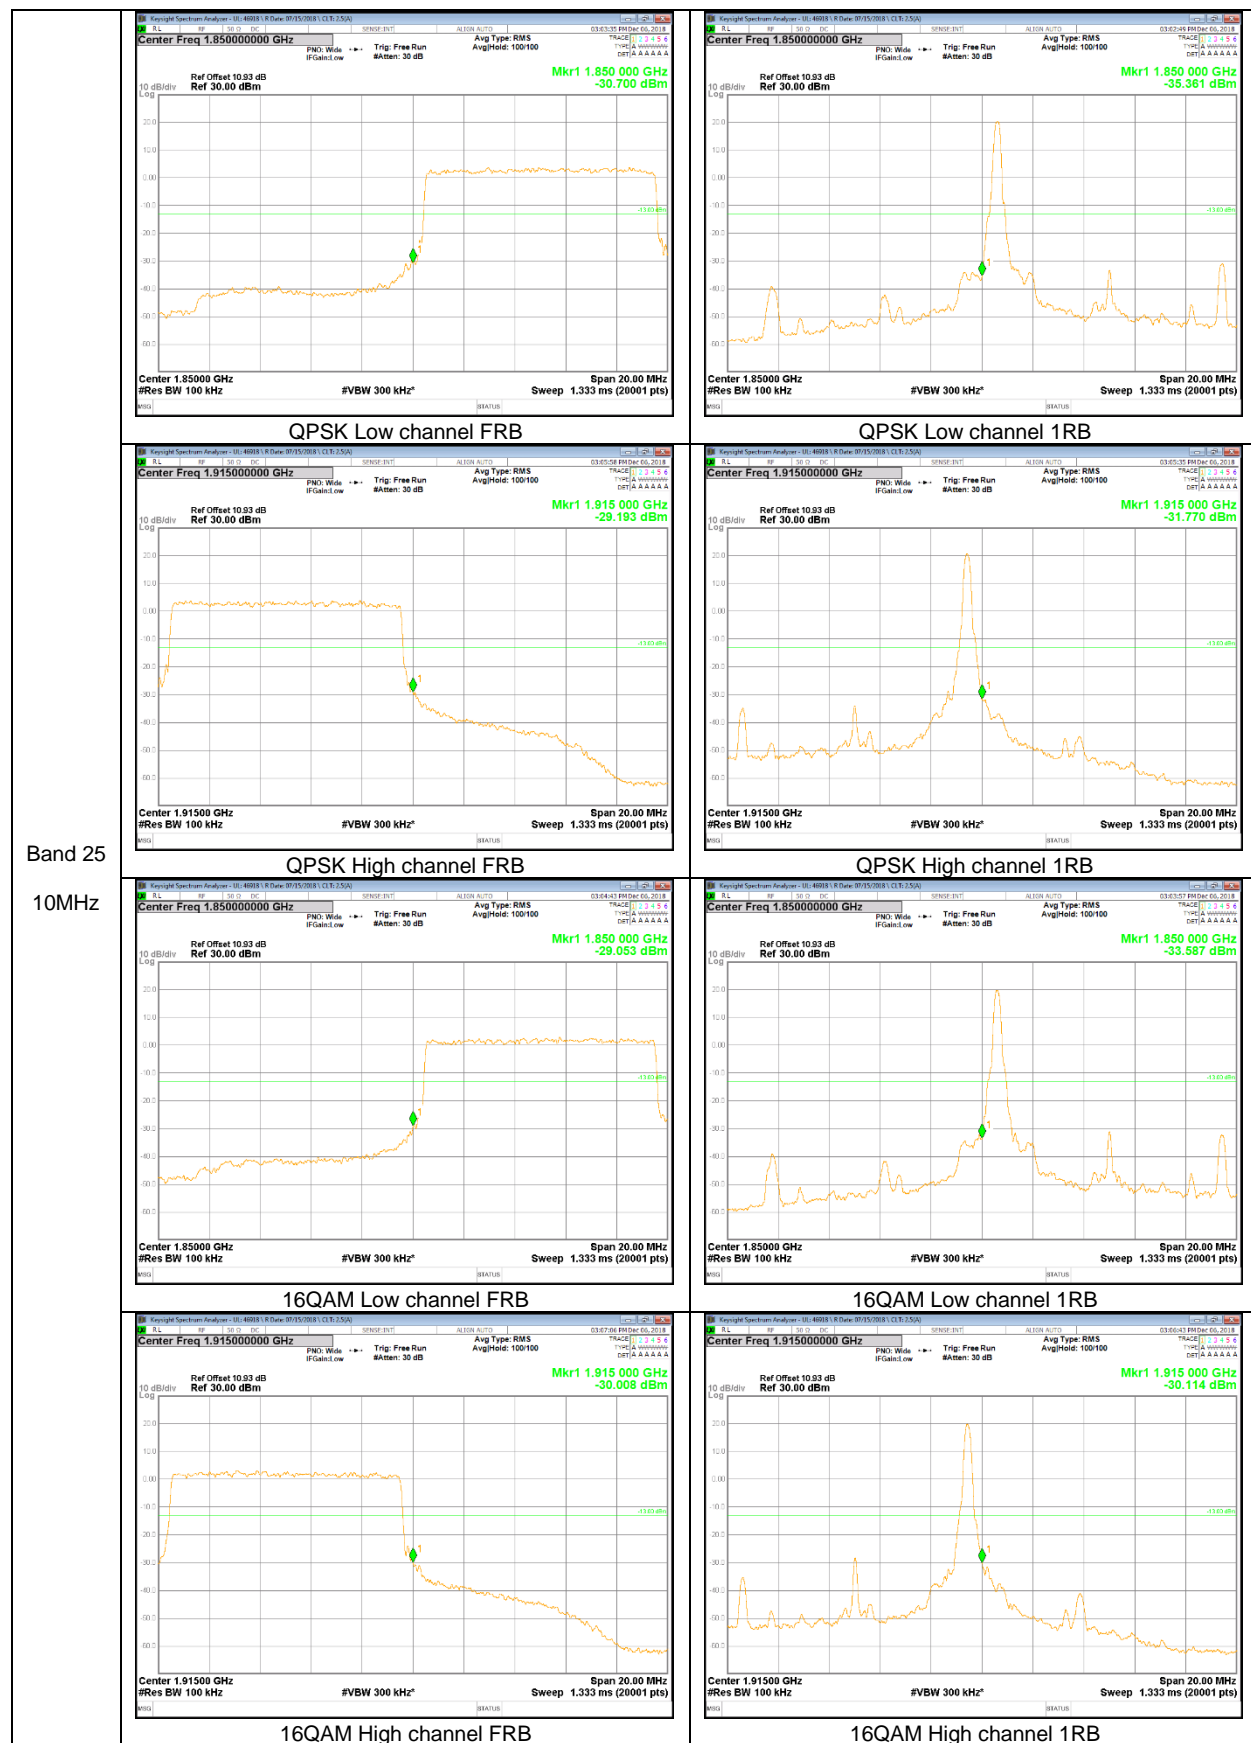

WCDMA

LTE Band 5

Band 5
10MHz

Band 5
3MHz

LTE Band 12

Band 12
 10MHz

LTE Band 13

LTE Band 25

Band 25
15MHz

Band 25
5MHz