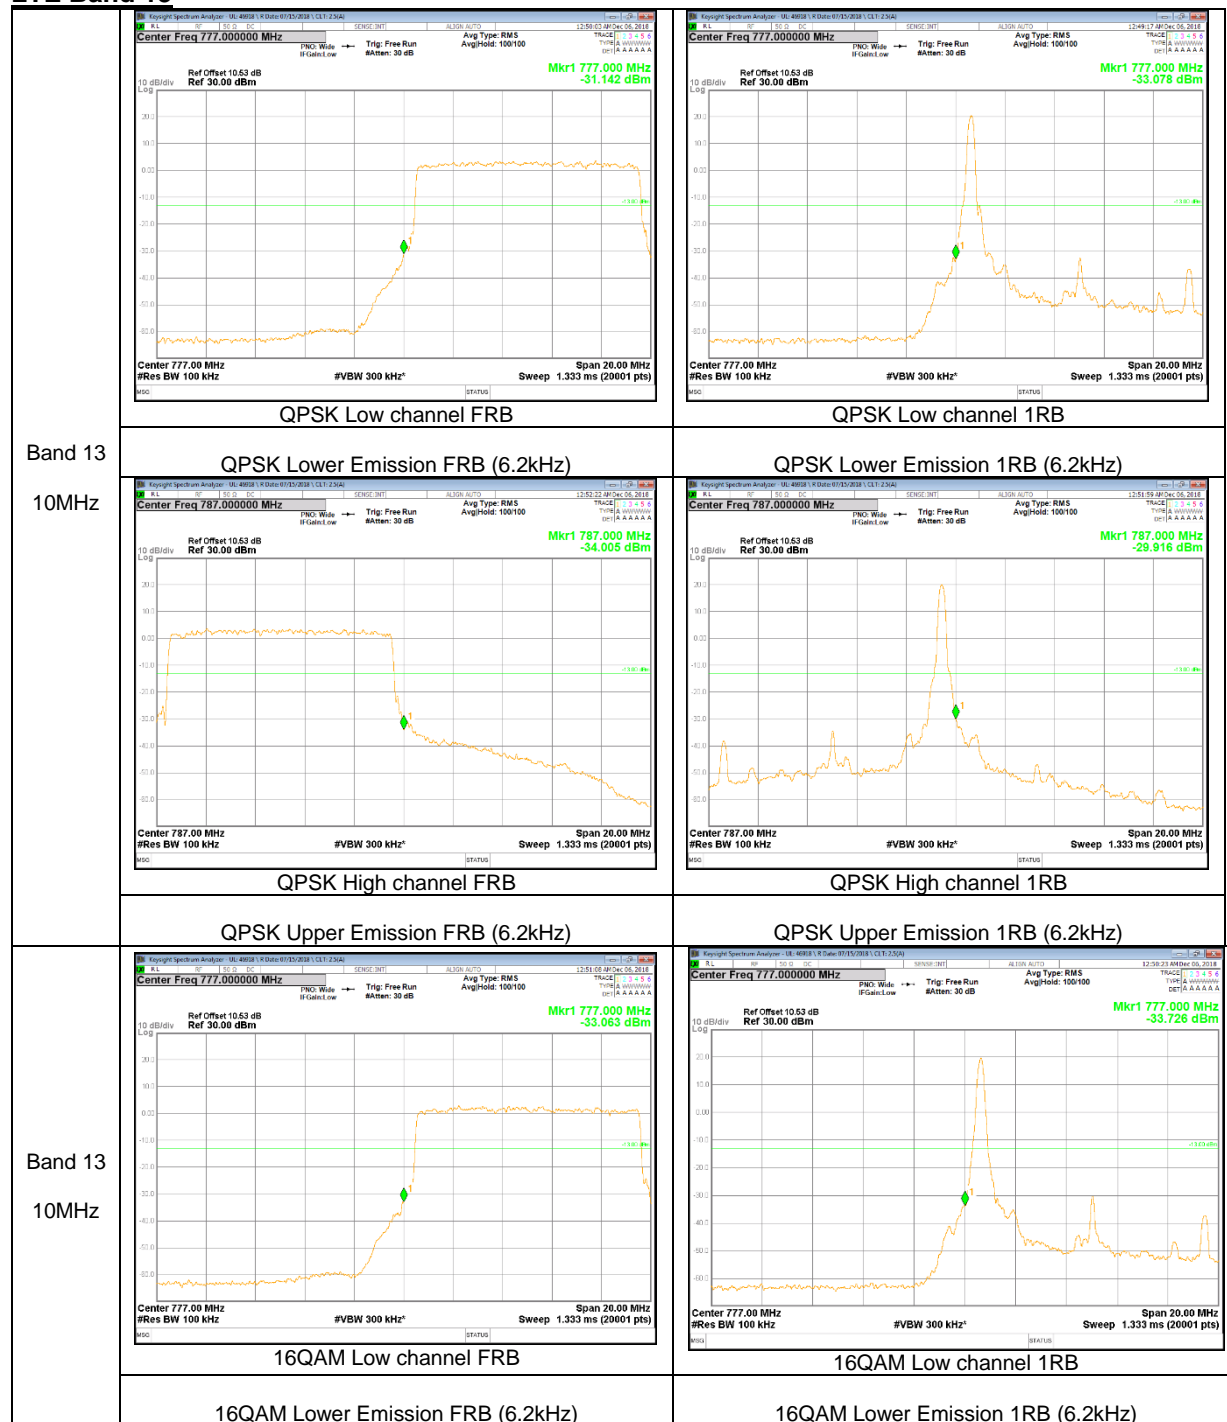

WCDMA

LTE Band 5

Band 5
10MHz

Band 5
3MHz

LTE Band 12

Band 12
 10MHz

LTE Band 13

LTE Band 25

Band 25
15MHz

Band 25
5MHz