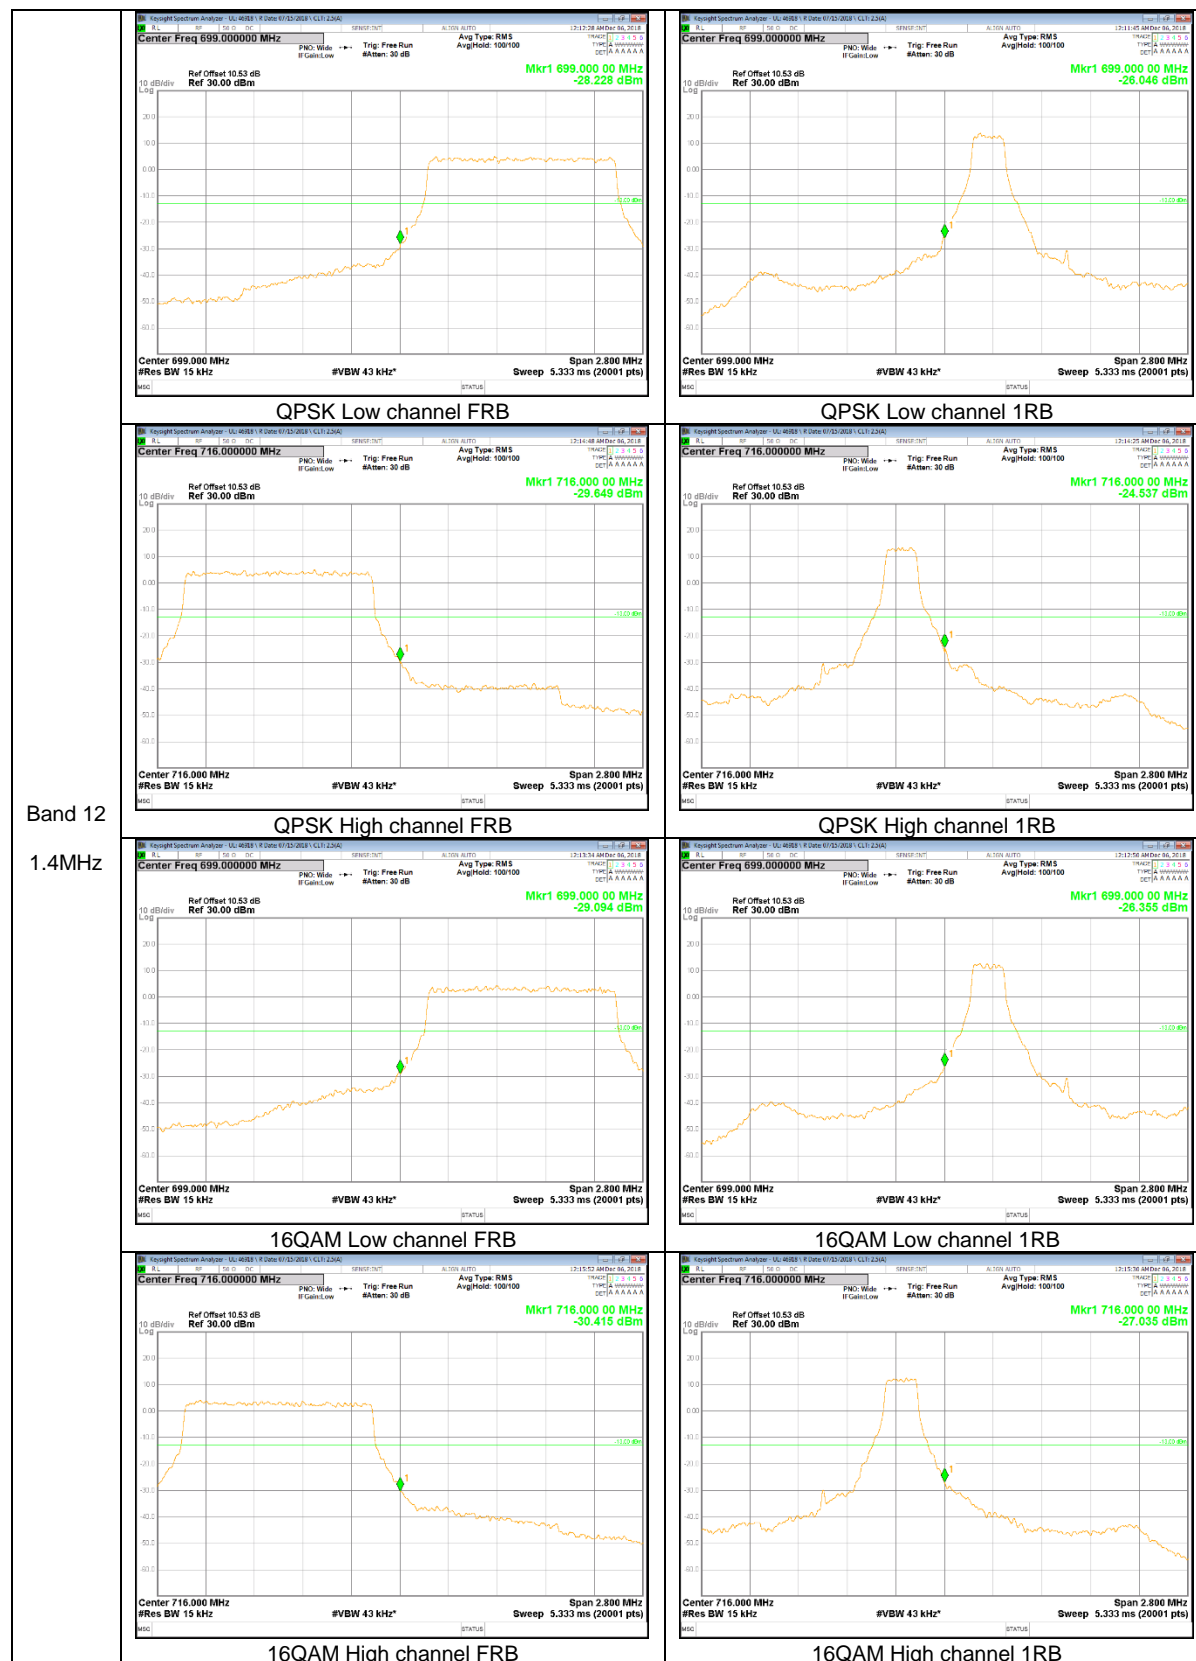

WCDMA

LTE Band 5

Band 5
10MHz

Band 5
3MHz

LTE Band 12

Band 12
 10MHz

LTE Band 13

LTE Band 25

Band 25
15MHz

Band 25
5MHz