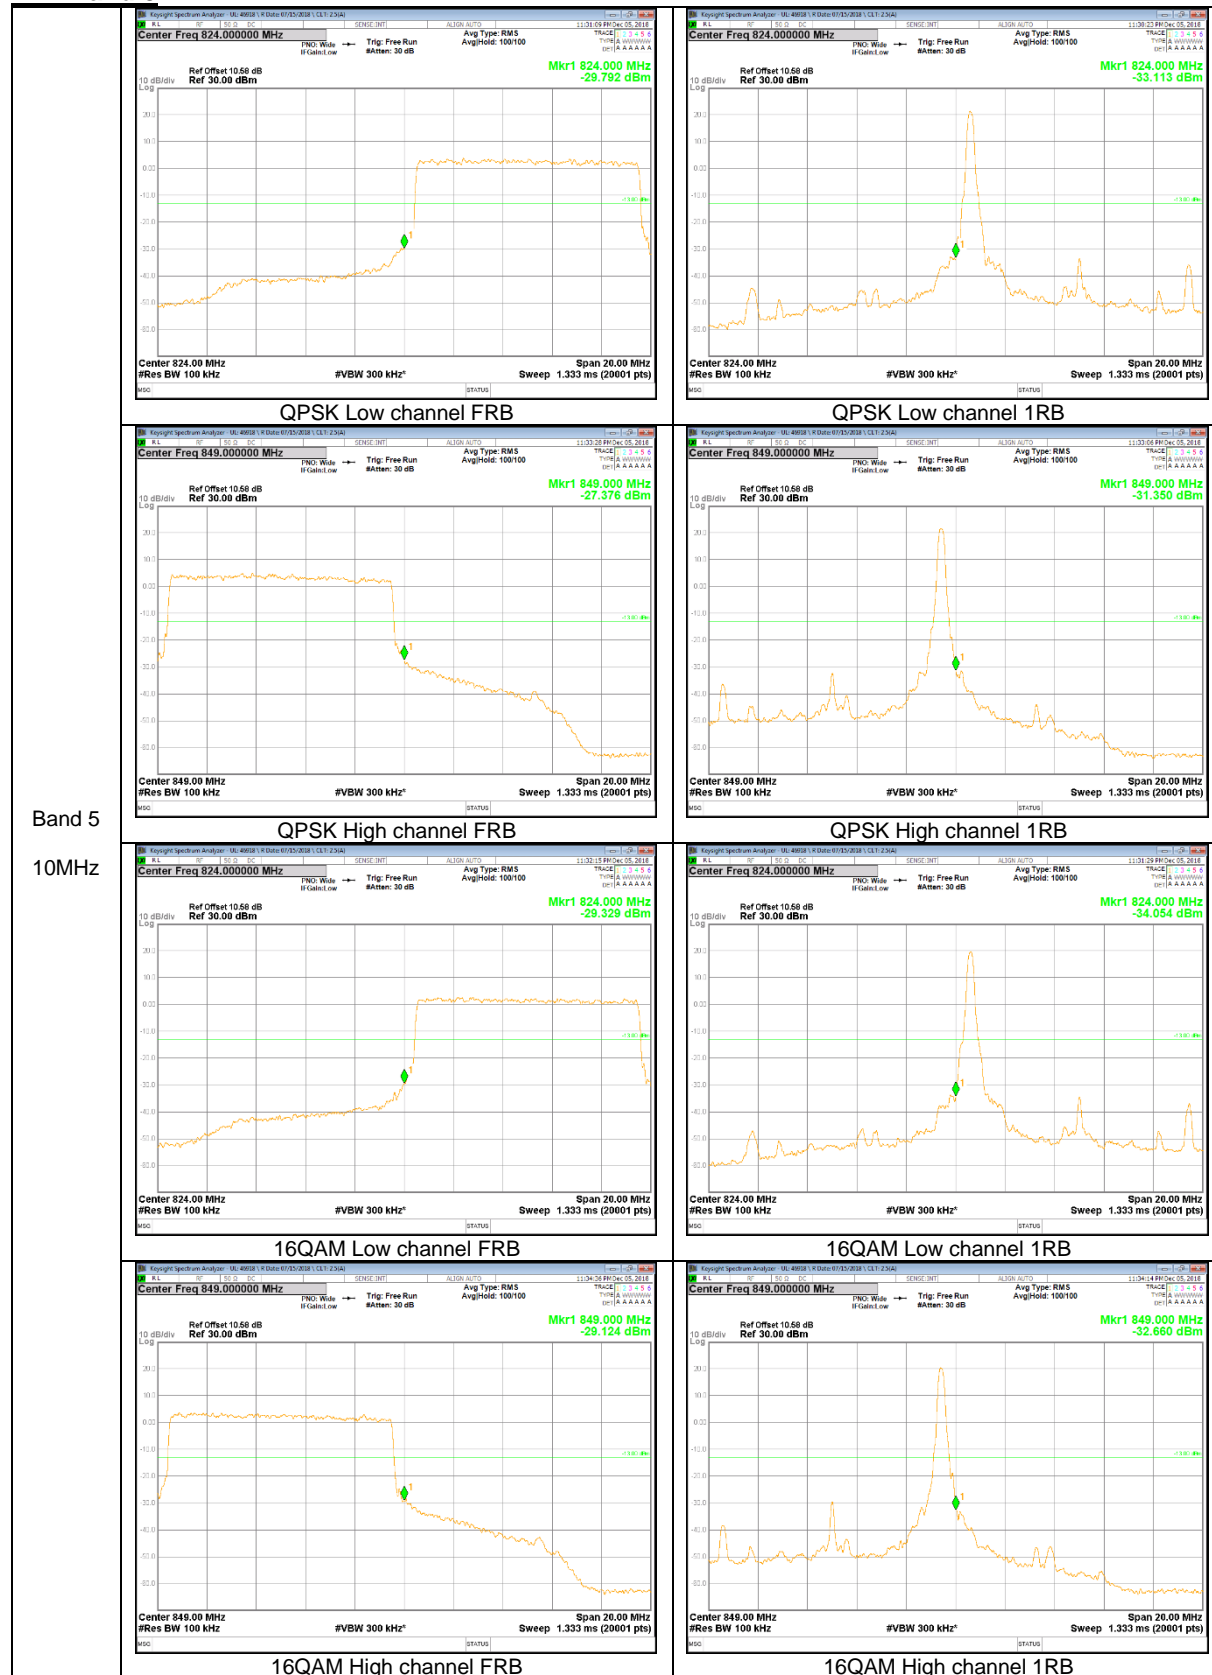

WCDMA

LTE Band 5

Band 5
10MHz

Band 5
3MHz

LTE Band 12

Band 12
 10MHz

LTE Band 13

LTE Band 25

Band 25
15MHz

Band 25
5MHz