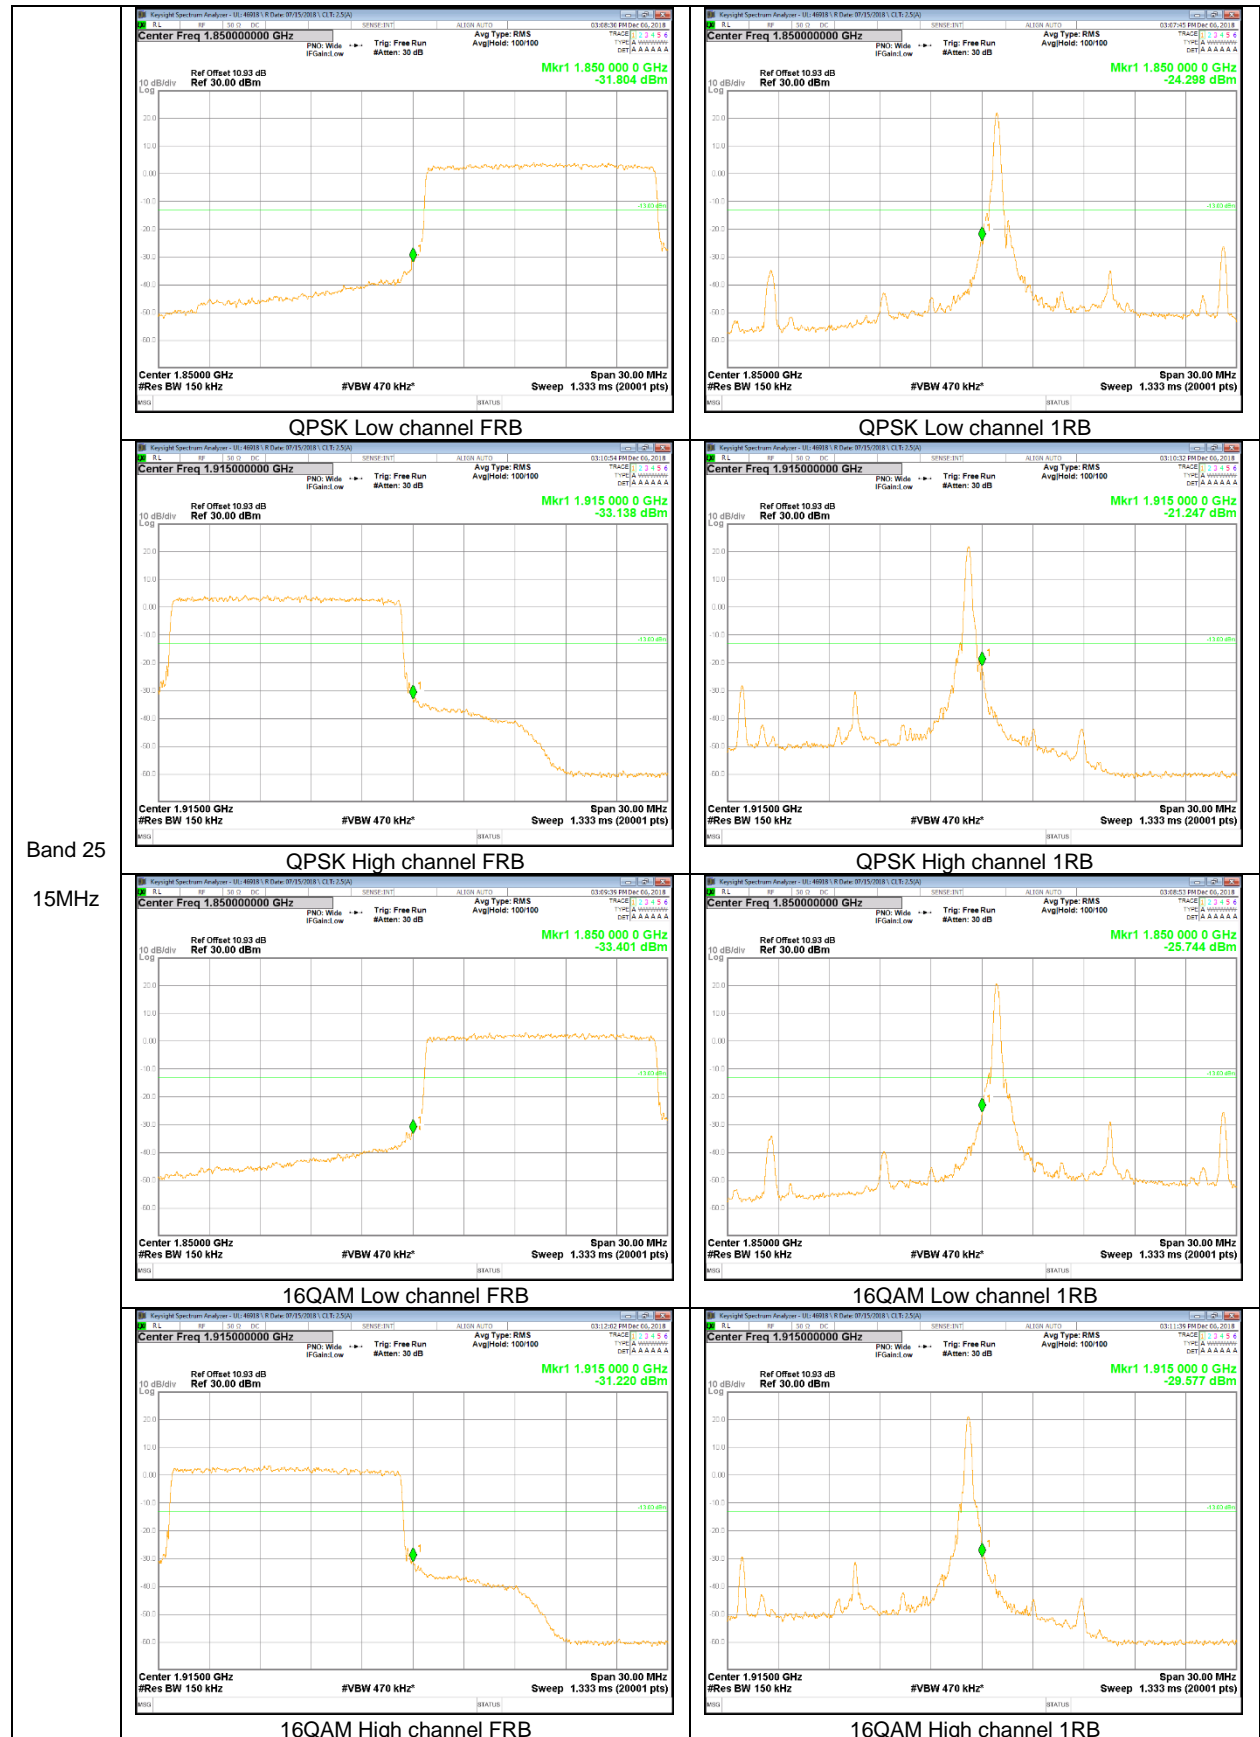

WCDMA

LTE Band 5

Band 5
10MHz

Band 5
3MHz

LTE Band 12

Band 12
 10MHz

LTE Band 13

LTE Band 25

Band 25
15MHz

Band 25
5MHz