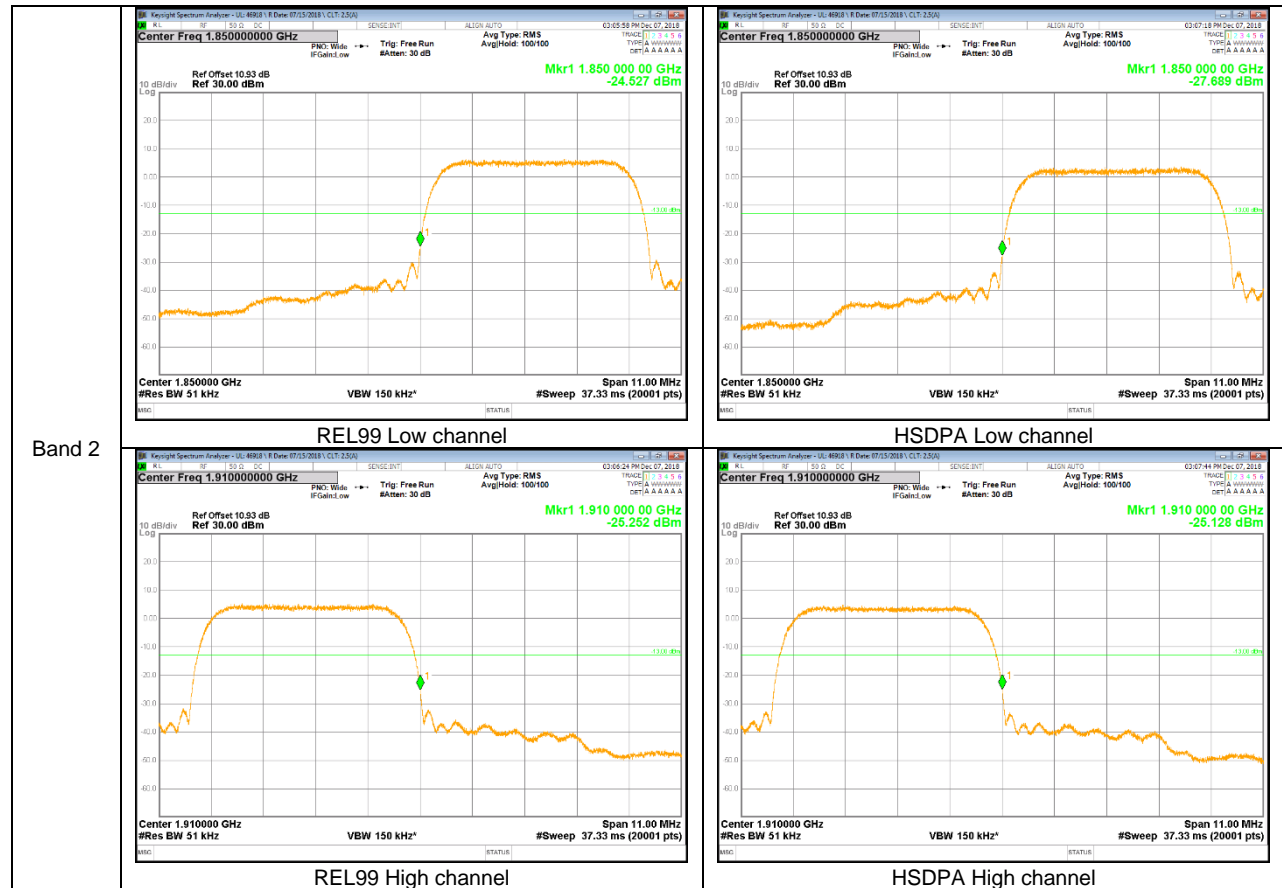

WCDMA

LTE Band 5

Band 5
10MHz

Band 5
3MHz

LTE Band 12

Band 12
 10MHz

LTE Band 13

LTE Band 25

Band 25
15MHz

Band 25
5MHz