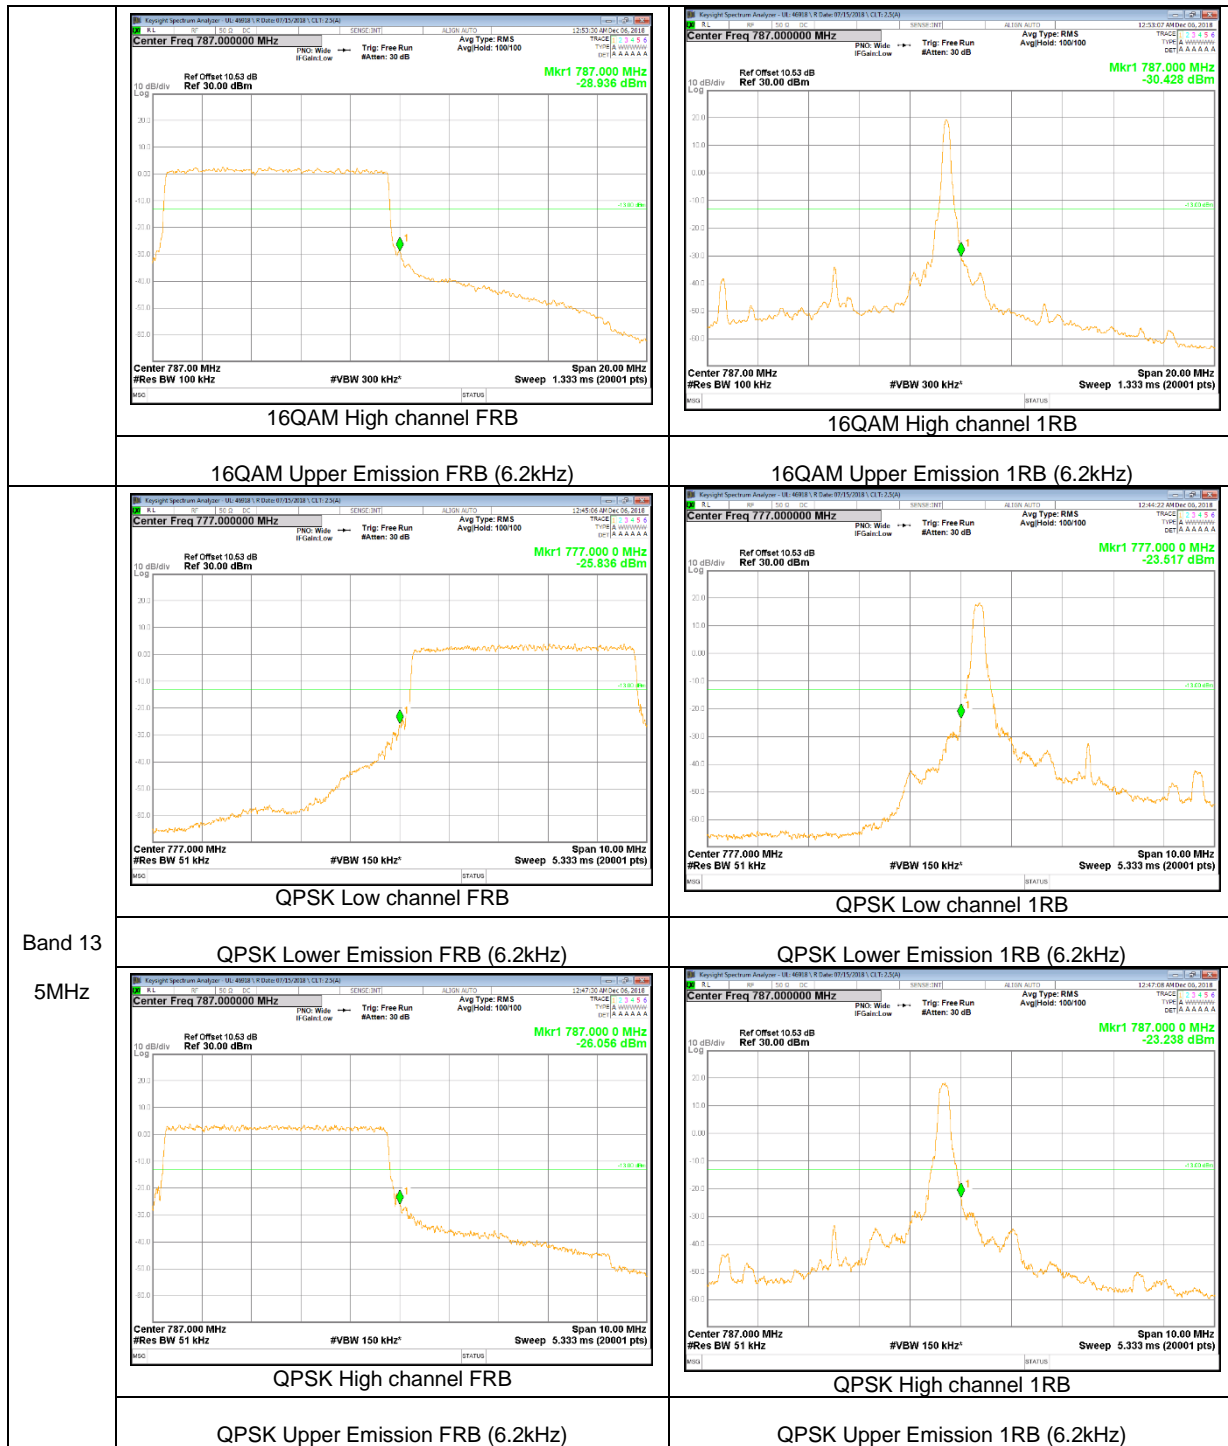

WCDMA

LTE Band 5

Band 5
10MHz

Band 5
3MHz

LTE Band 12

Band 12
 10MHz

LTE Band 13

LTE Band 25

Band 25
15MHz

Band 25
5MHz