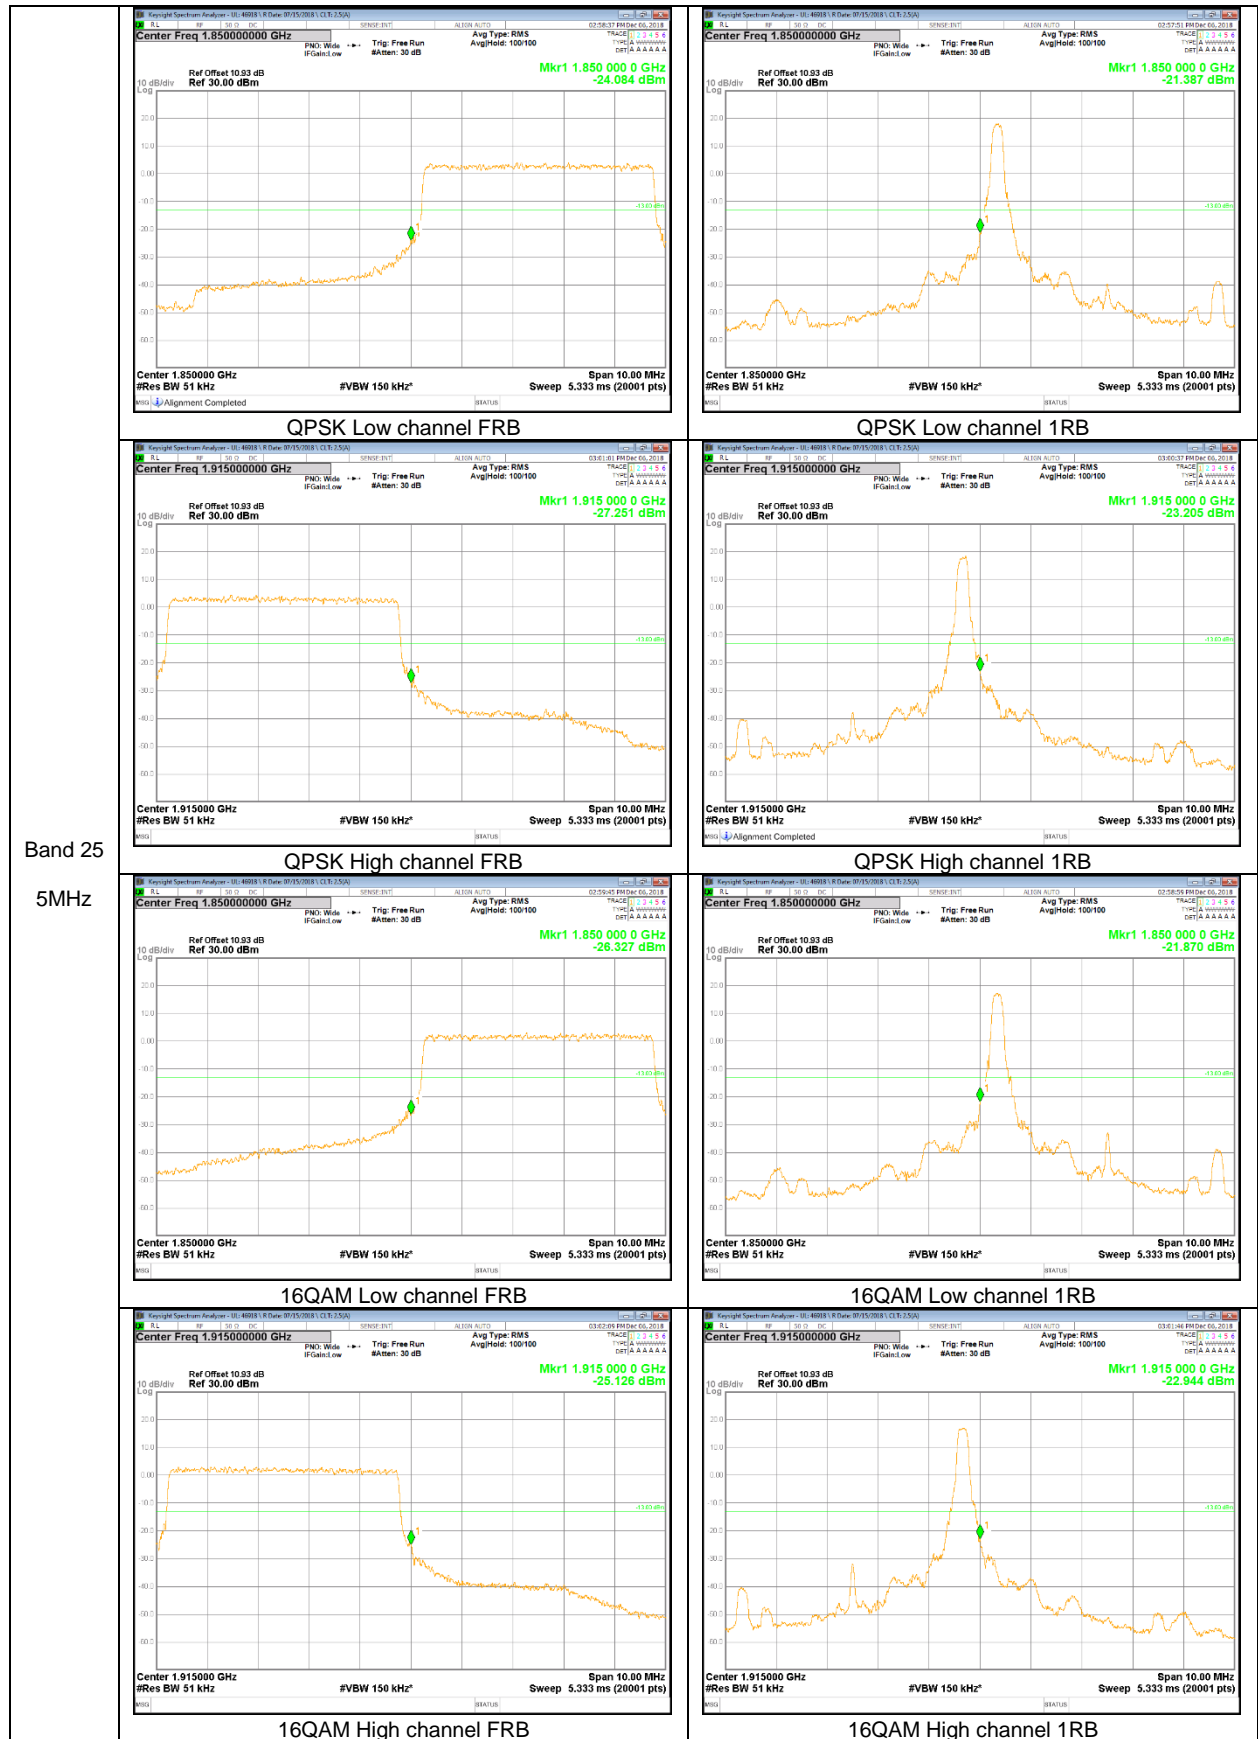

WCDMA

LTE Band 5

Band 5
10MHz

Band 5
3MHz

LTE Band 12

Band 12
 10MHz

LTE Band 13

LTE Band 25

Band 25
15MHz

Band 25
5MHz