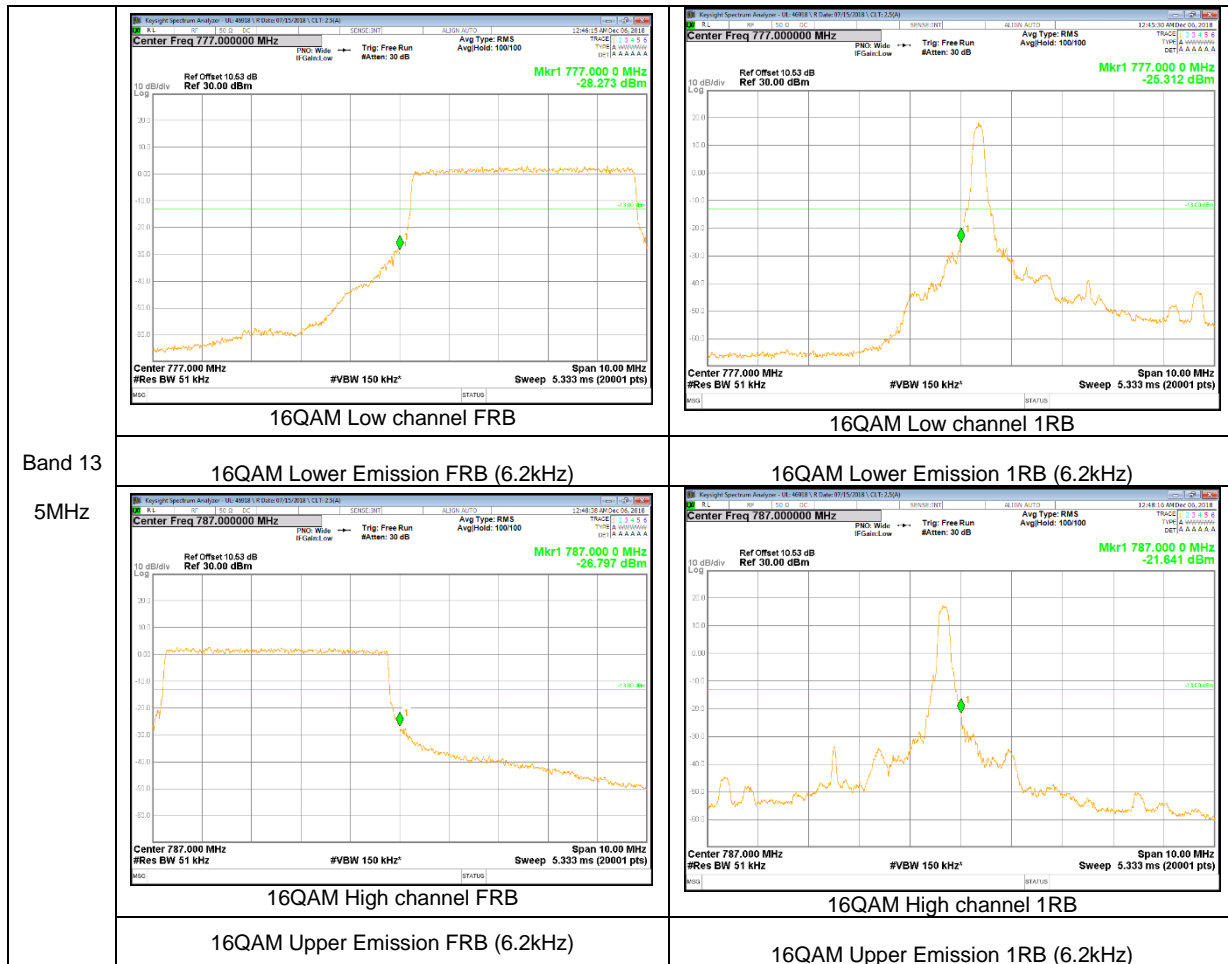

WCDMA

LTE Band 5

Band 5
10MHz

Band 5
3MHz

LTE Band 12

Band 12
 10MHz

LTE Band 13

LTE Band 25

Band 25
15MHz

Band 25
5MHz