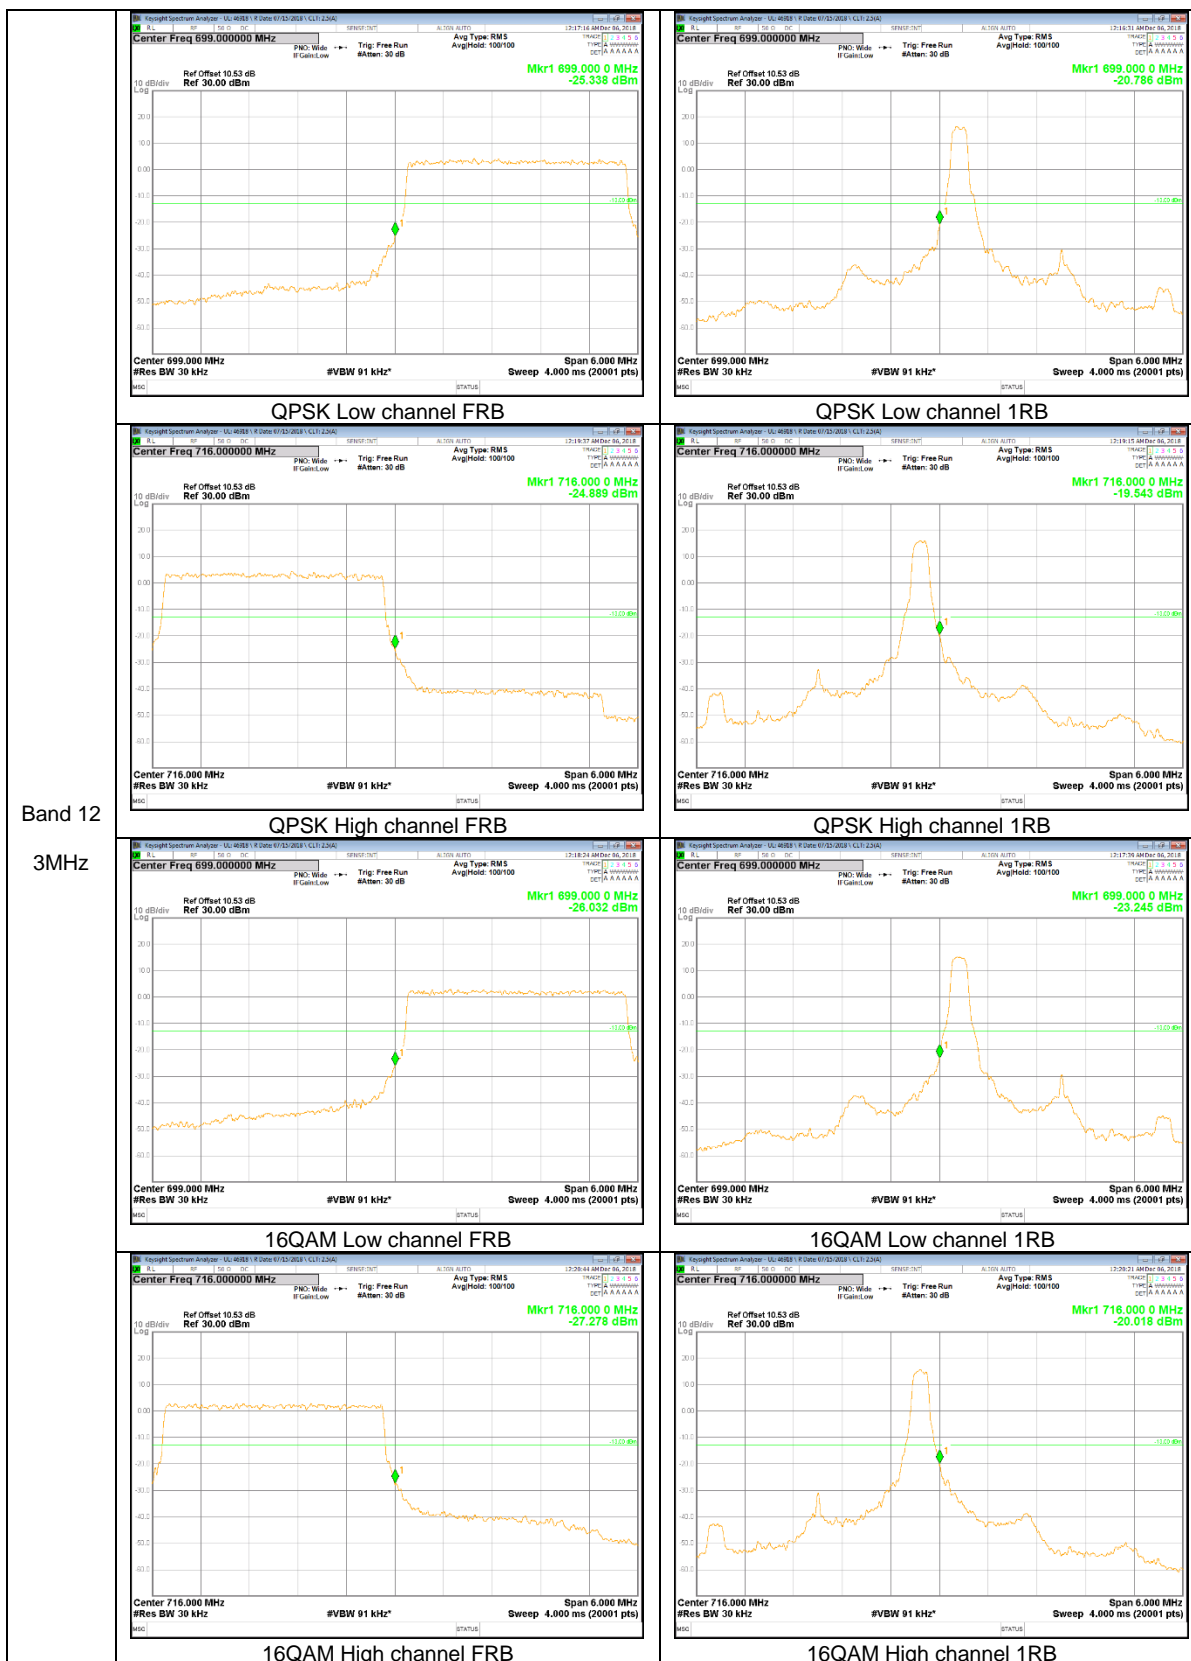

WCDMA

LTE Band 5

Band 5
10MHz

Band 5
3MHz

LTE Band 12

Band 12
 10MHz

LTE Band 13

LTE Band 25

Band 25
15MHz

Band 25
5MHz