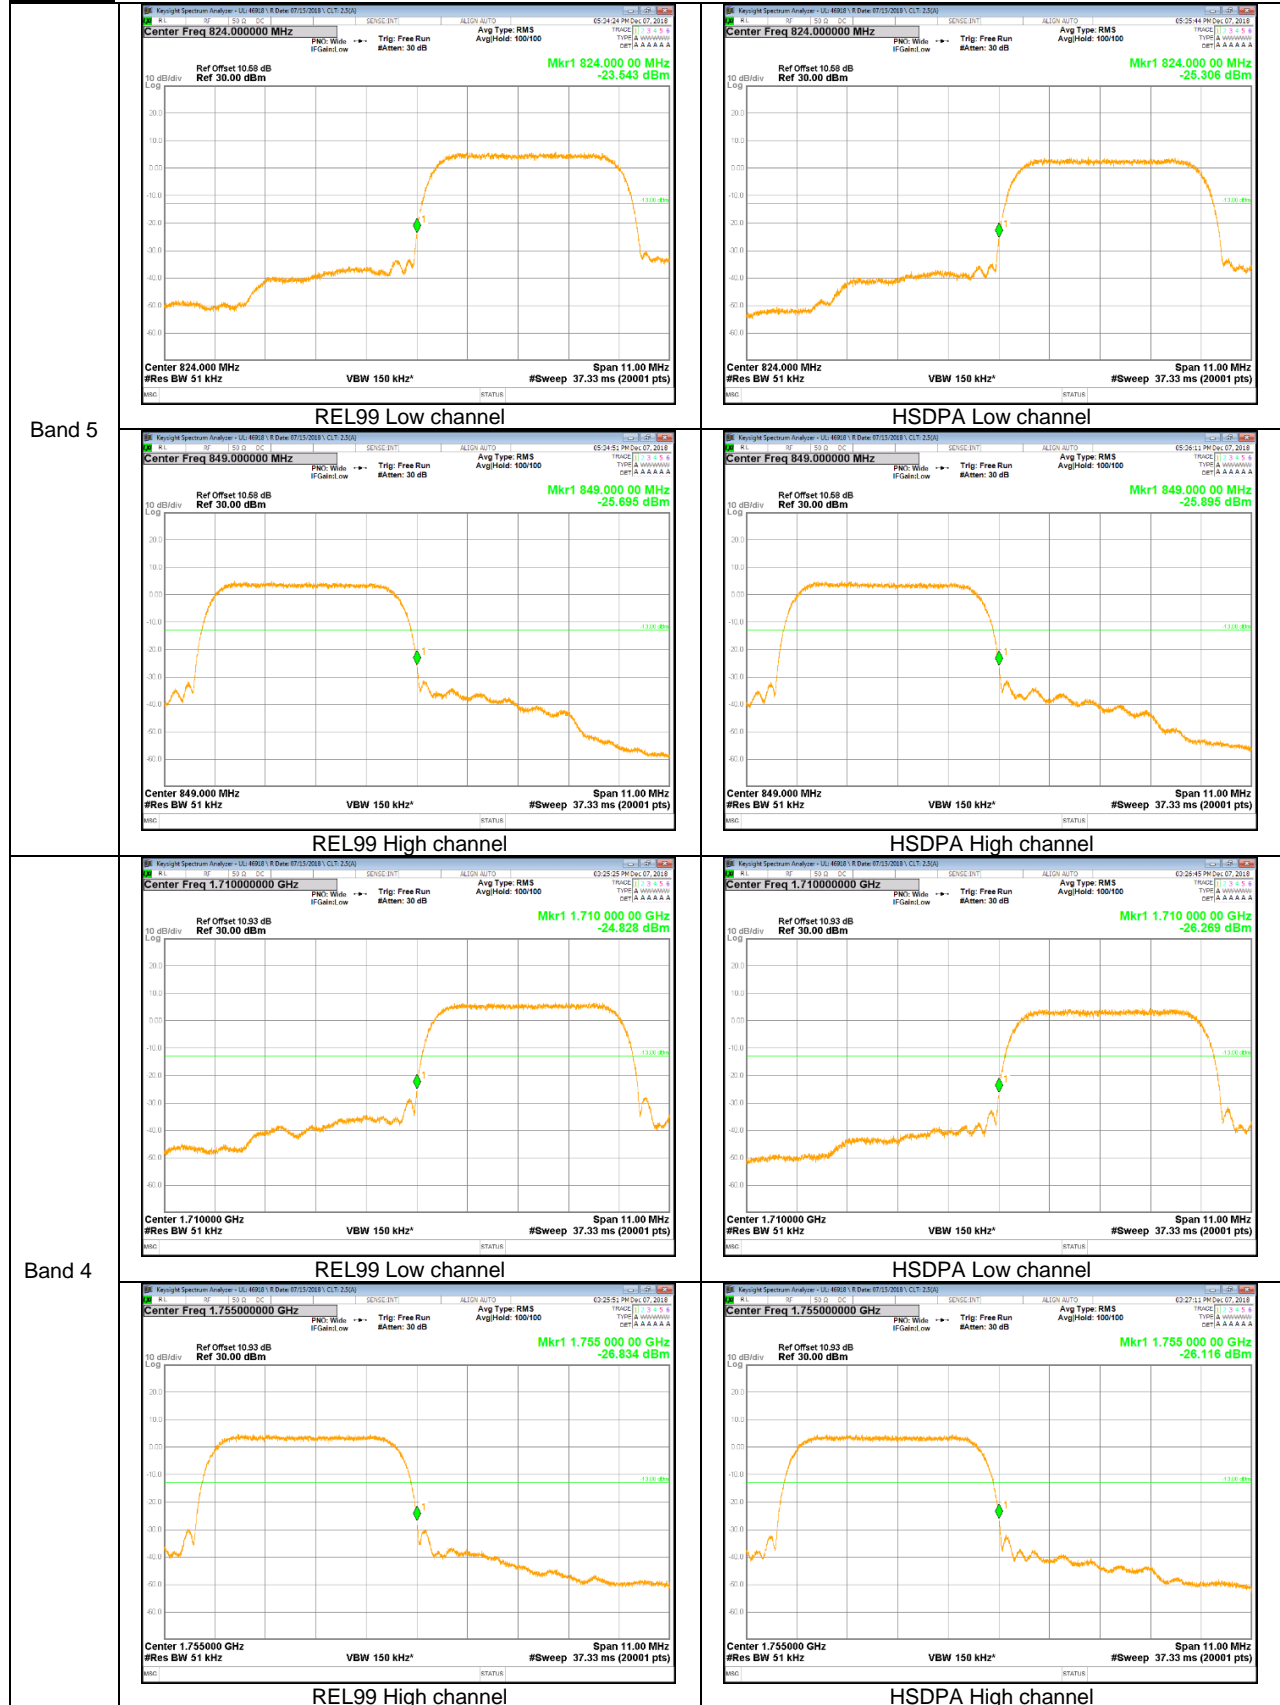

WCDMA

LTE Band 5

Band 5
10MHz

Band 5
3MHz

LTE Band 12

Band 12
 10MHz

LTE Band 13

LTE Band 25

Band 25
15MHz

Band 25
5MHz