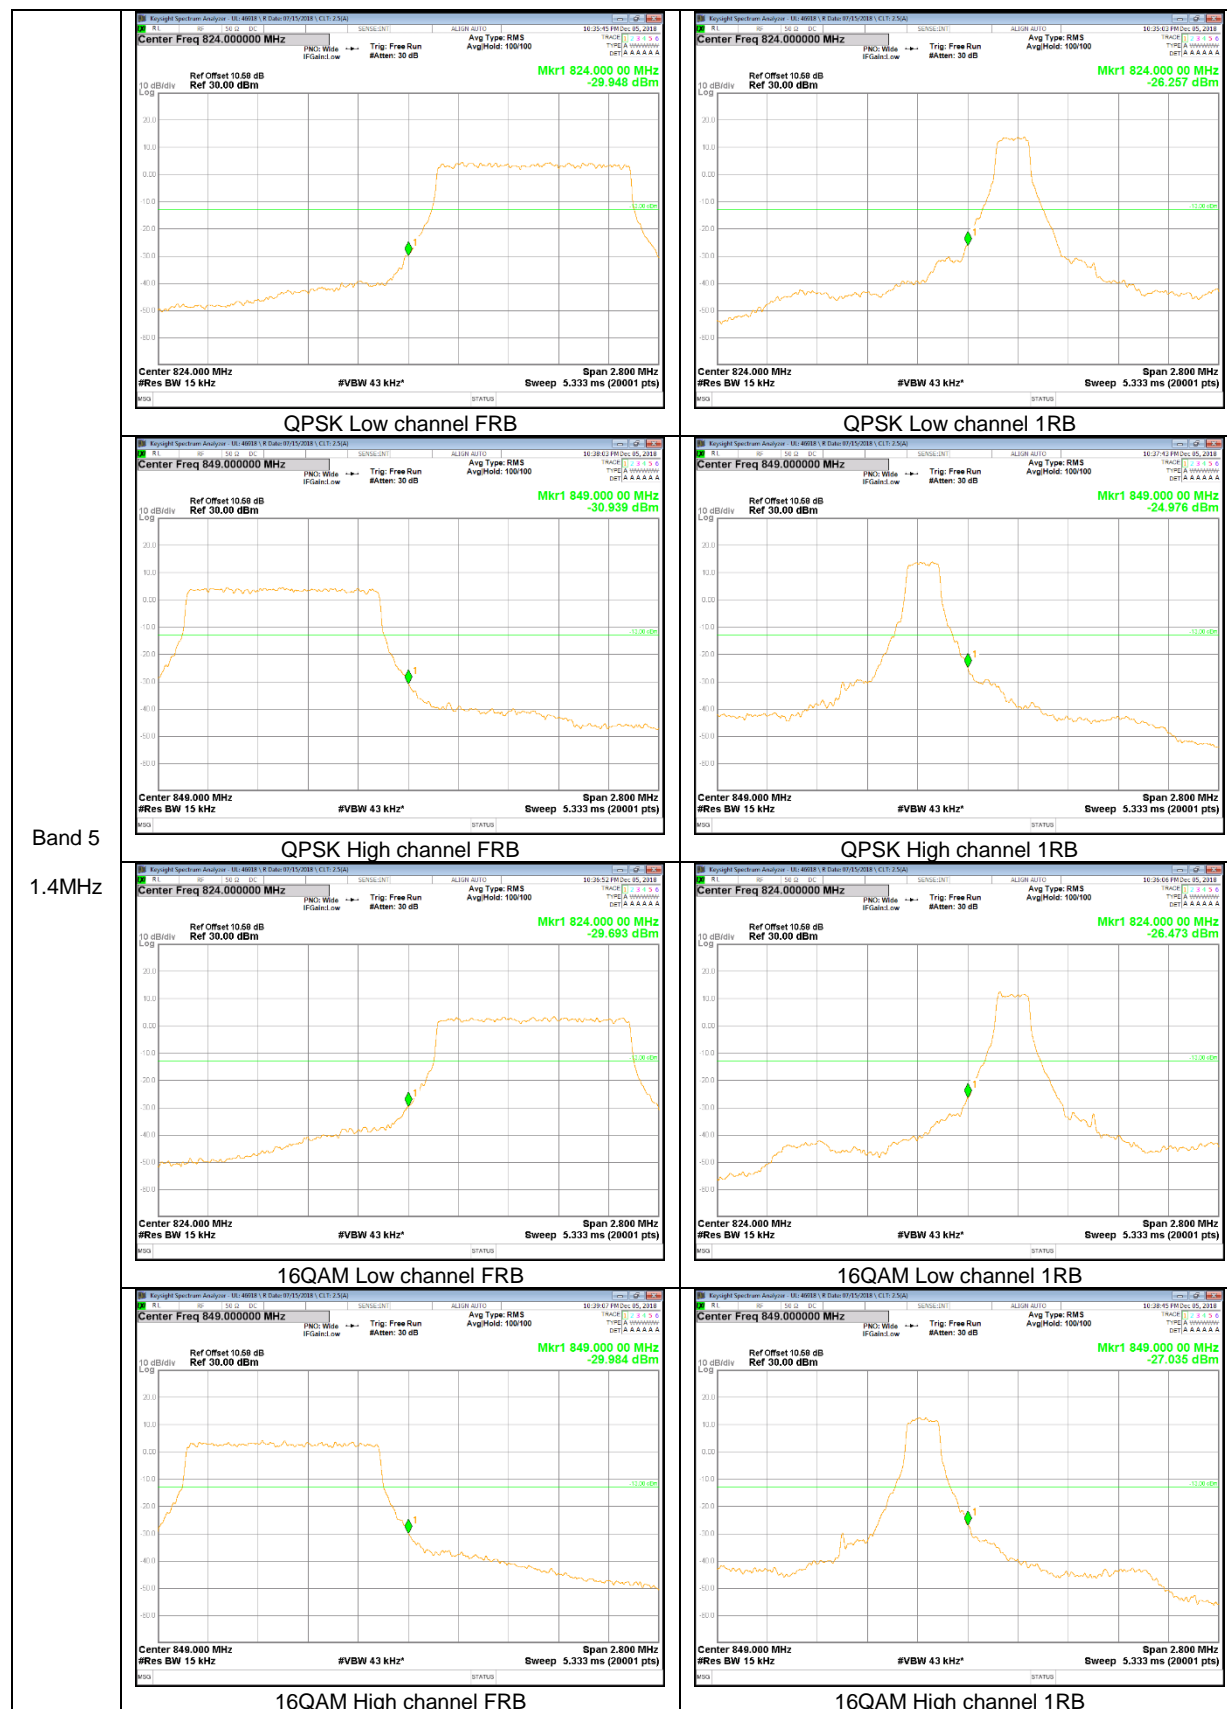

WCDMA

LTE Band 5

Band 5
10MHz

Band 5
3MHz

LTE Band 12

Band 12
 10MHz

LTE Band 13

LTE Band 25

Band 25
15MHz

Band 25
5MHz