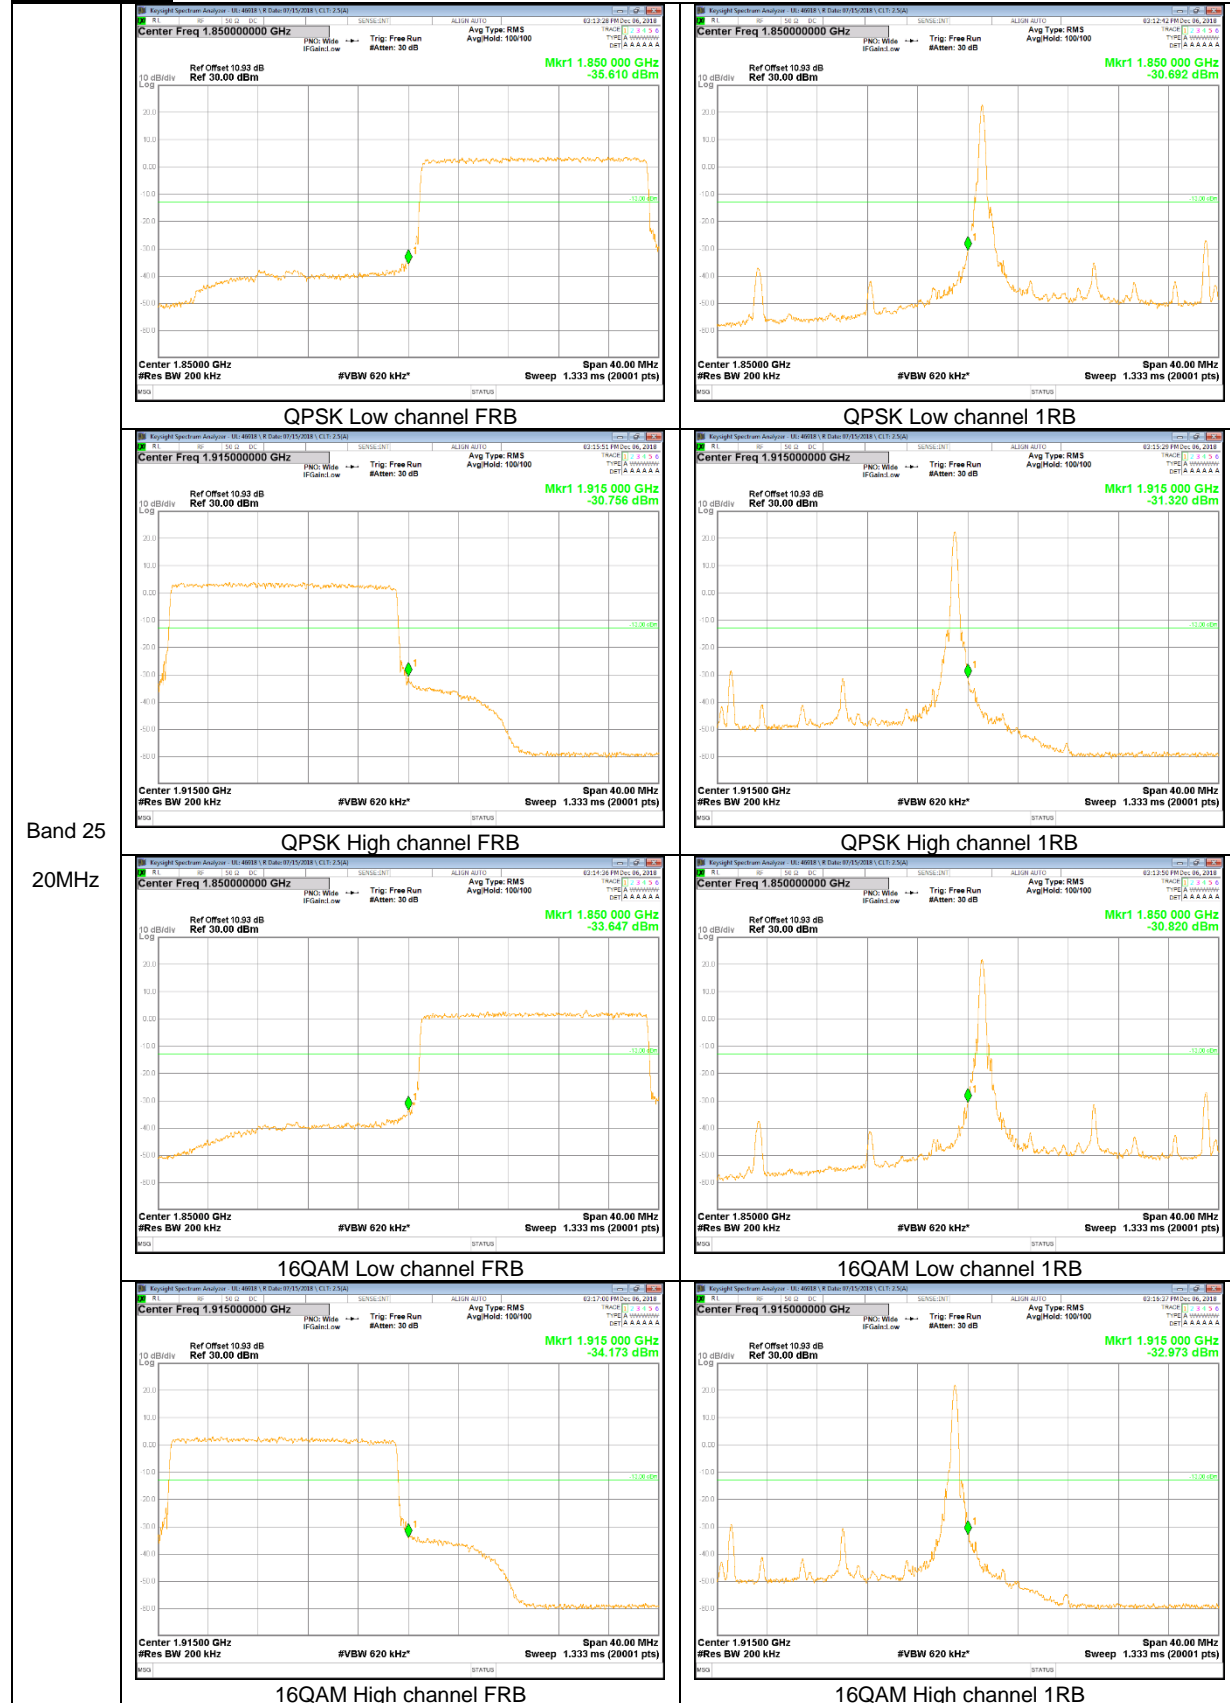

WCDMA

LTE Band 5

Band 5
10MHz

Band 5
3MHz

LTE Band 12

Band 12
 10MHz

LTE Band 13

LTE Band 25

Band 25
15MHz

Band 25
5MHz