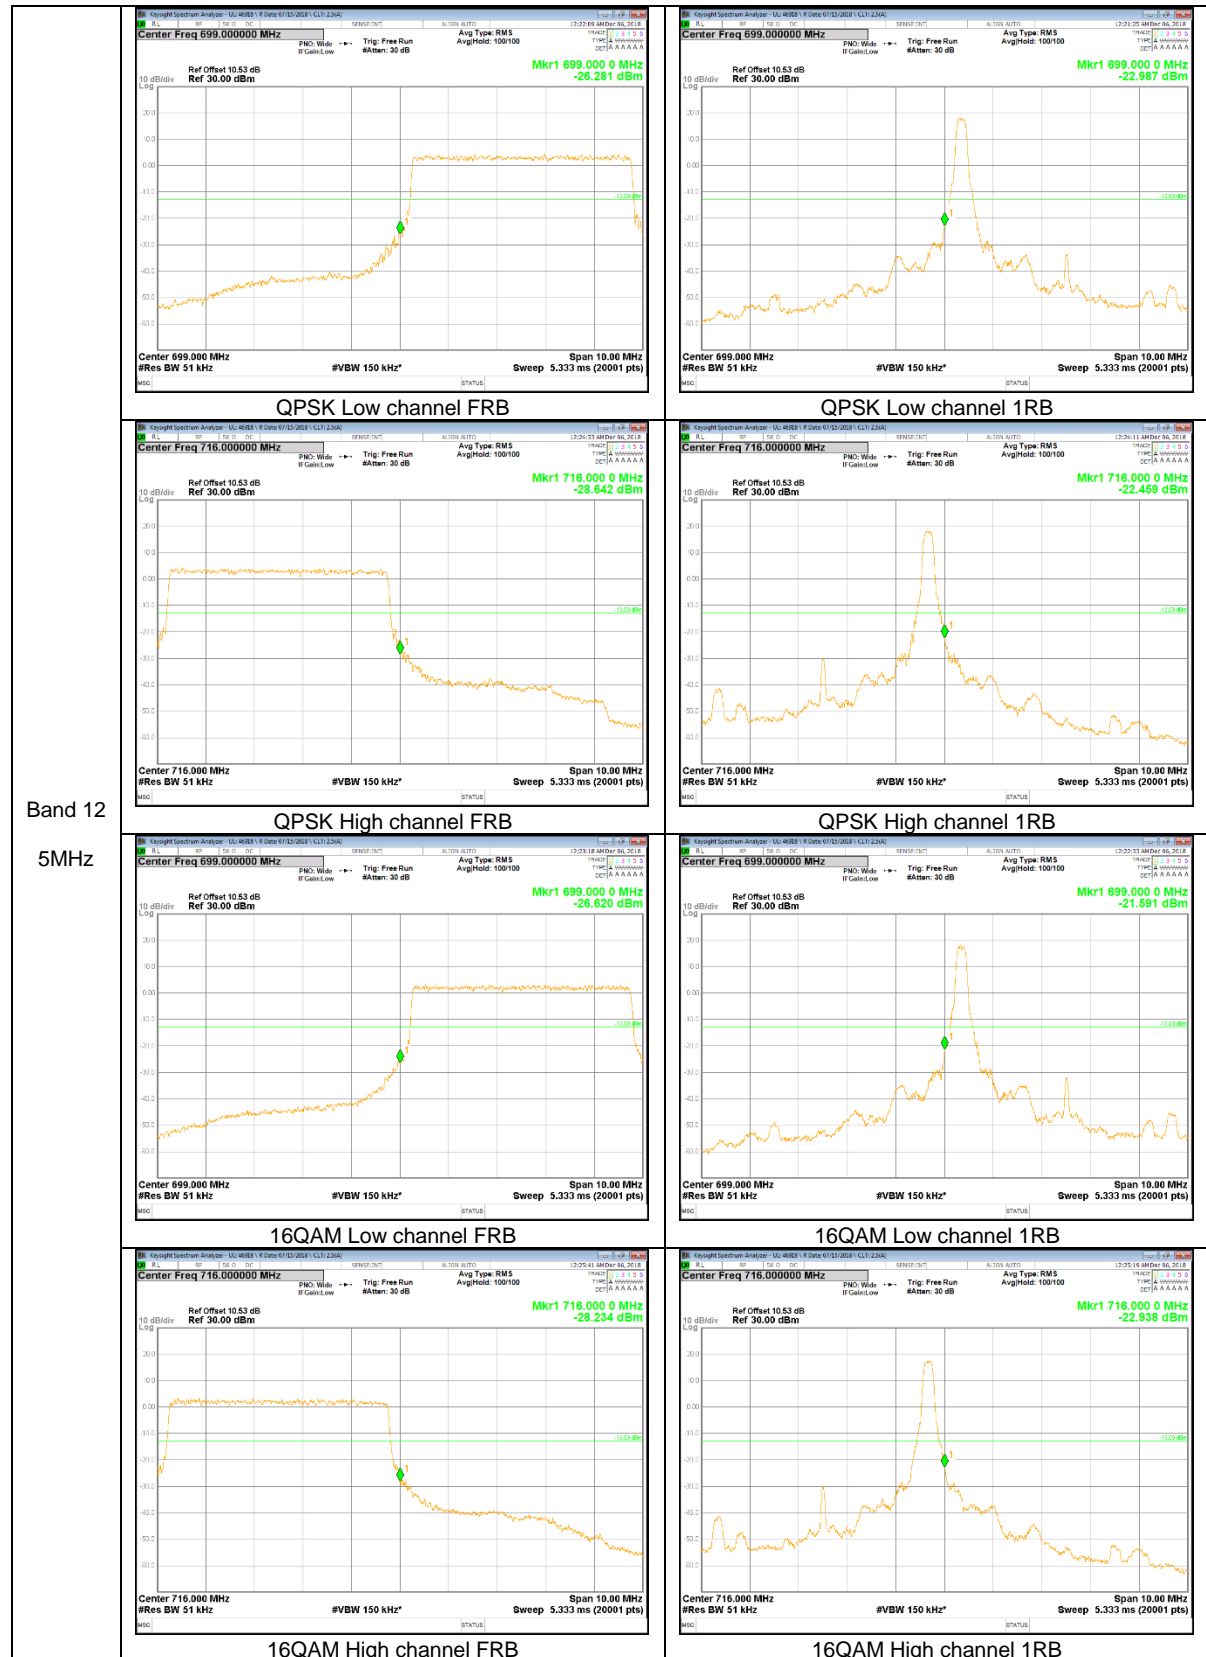

WCDMA

LTE Band 5

Band 5
10MHz

Band 5
3MHz

LTE Band 12

Band 12
 10MHz

LTE Band 13

LTE Band 25

Band 25
15MHz

Band 25
5MHz