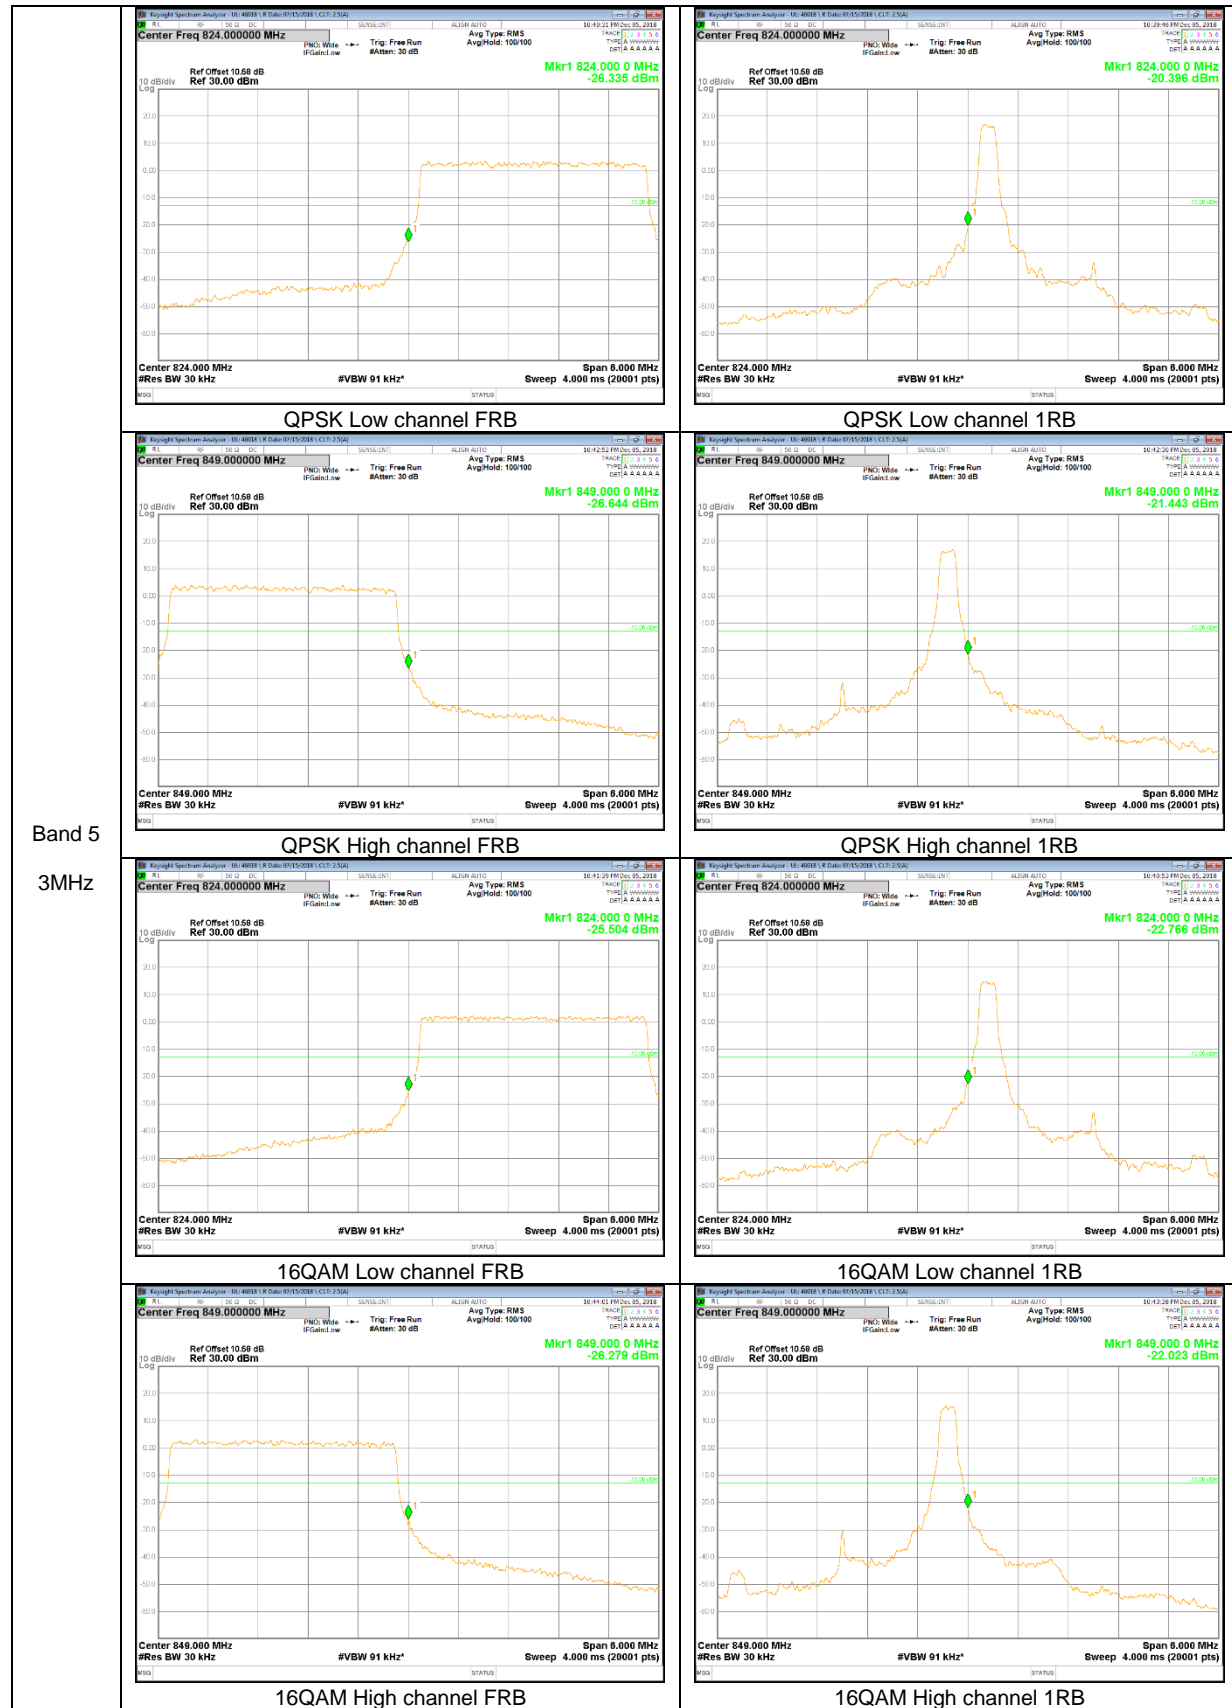

WCDMA

LTE Band 5

Band 5
10MHz

Band 5
3MHz

LTE Band 12

Band 12
 10MHz

LTE Band 13

LTE Band 25

Band 25
15MHz

Band 25
5MHz