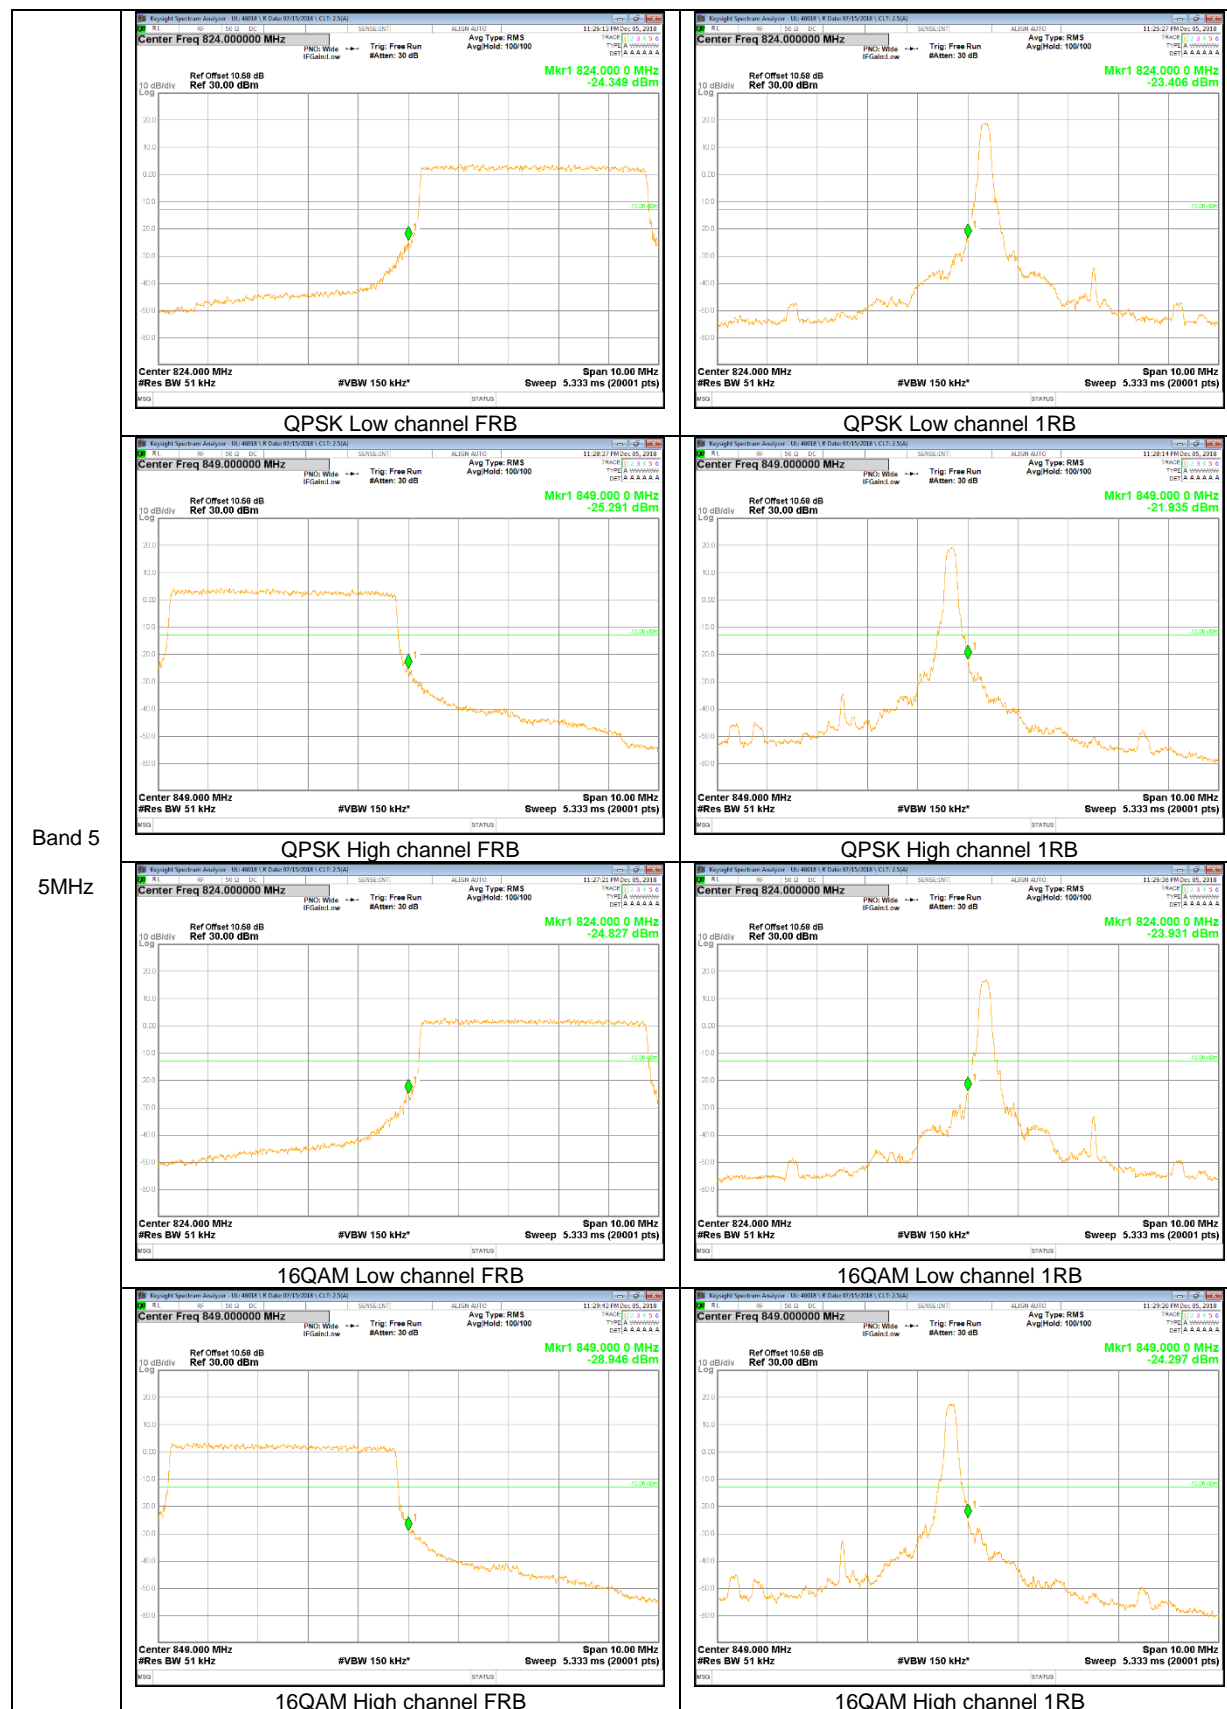

WCDMA

LTE Band 5

Band 5
10MHz

Band 5
3MHz

LTE Band 12

Band 12
 10MHz

LTE Band 13

LTE Band 25

Band 25
15MHz

Band 25
5MHz