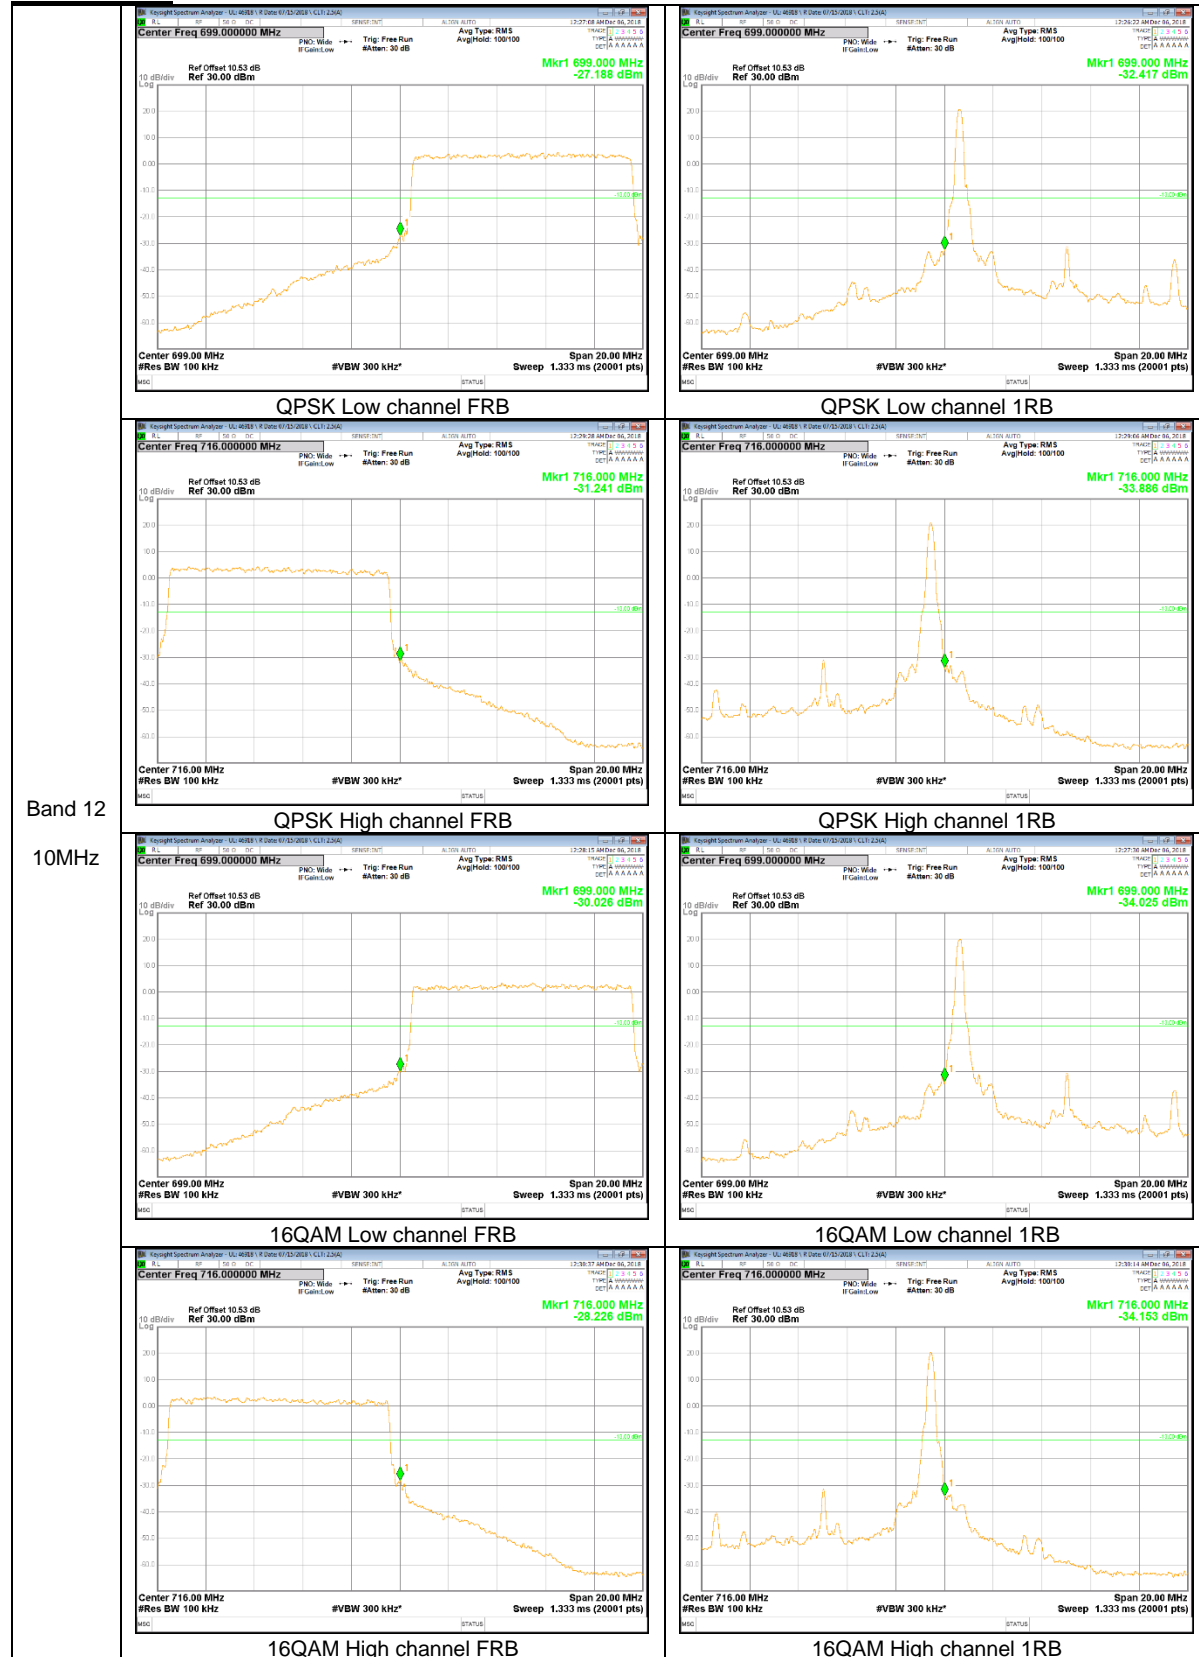

WCDMA

LTE Band 5

Band 5
10MHz

Band 5
3MHz

LTE Band 12

Band 12
 10MHz

LTE Band 13

LTE Band 25

Band 25
15MHz

Band 25
5MHz