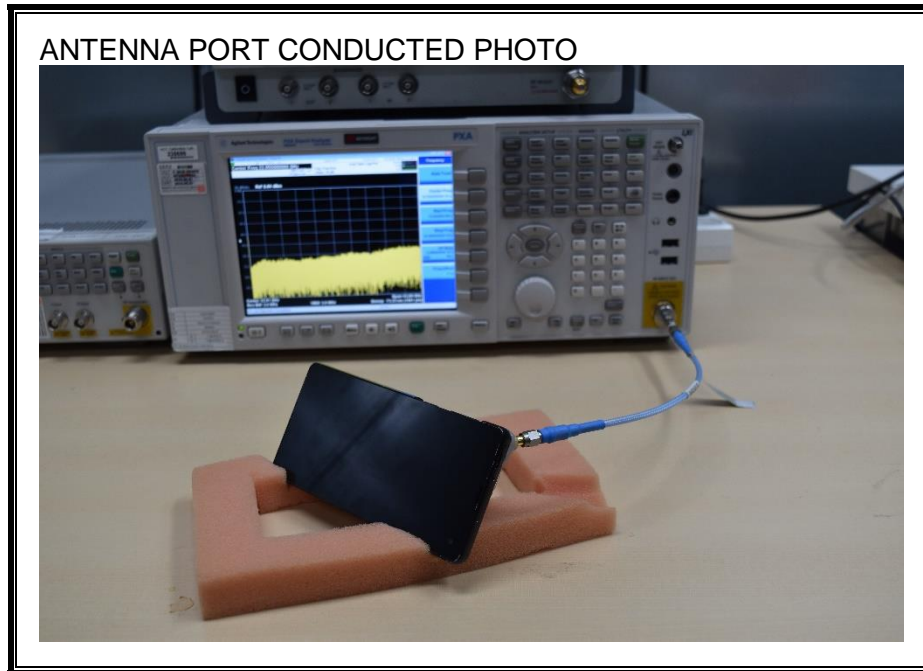

13. SETUP PHOTOS

ANTENNA PORT CONDUCTED RF MEASUREMENT SETUP

RADIATED RF MEASUREMENT SETUP (BELOW 1 GHz X)

RADIATED RF MEASUREMENT SETUP (ABOVE 1 GHz X)

RADIATED RF MEASUREMENT SETUP FOR PORTABLE CONFIGURATION

POWERLINE CONDUCTED EMISSIONS MEASUREMENT SETUP

END OF REPORT

Page 67 of 67