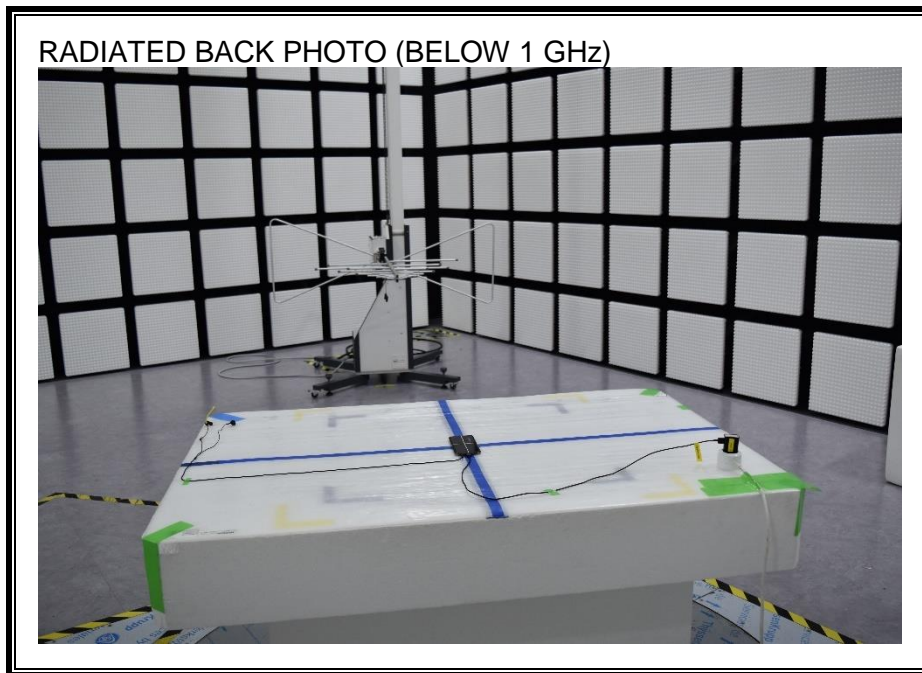

13. SETUP PHOTOS

ANTENNA PORT CONDUCTED RF MEASUREMENT SETUP

RADIATED RF MEASUREMENT SETUP (BELOW 1 GHz X)

RADIATED RF MEASUREMENT SETUP (BELOW 1 GHz Y)

RADIATED RF MEASUREMENT SETUP (ABOVE 1 GHz X)

RADIATED RF MEASUREMENT SETUP (ABOVE 1 GHz Y)

POWERLINE CONDUCTED EMISSIONS MEASUREMENT SETUP

END OF REPORT