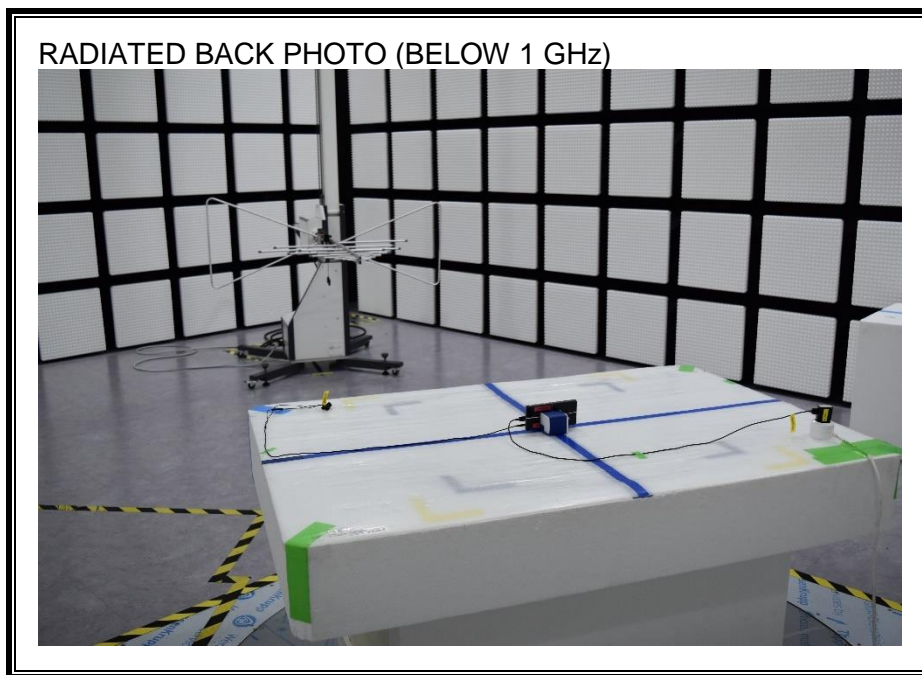

13. SETUP PHOTOS

ANTENNA PORT CONDUCTED RF MEASUREMENT SETUP

RADIATED RF MEASUREMENT SETUP (BELOW 1 GHz X)

RADIATED RF MEASUREMENT SETUP (BELOW 1 GHz Y)

RADIATED RF MEASUREMENT SETUP (ABOVE 1 GHz X)

RADIATED RF MEASUREMENT SETUP (ABOVE 1 GHz Y)

POWERLINE CONDUCTED EMISSIONS MEASUREMENT SETUP

END OF REPORT