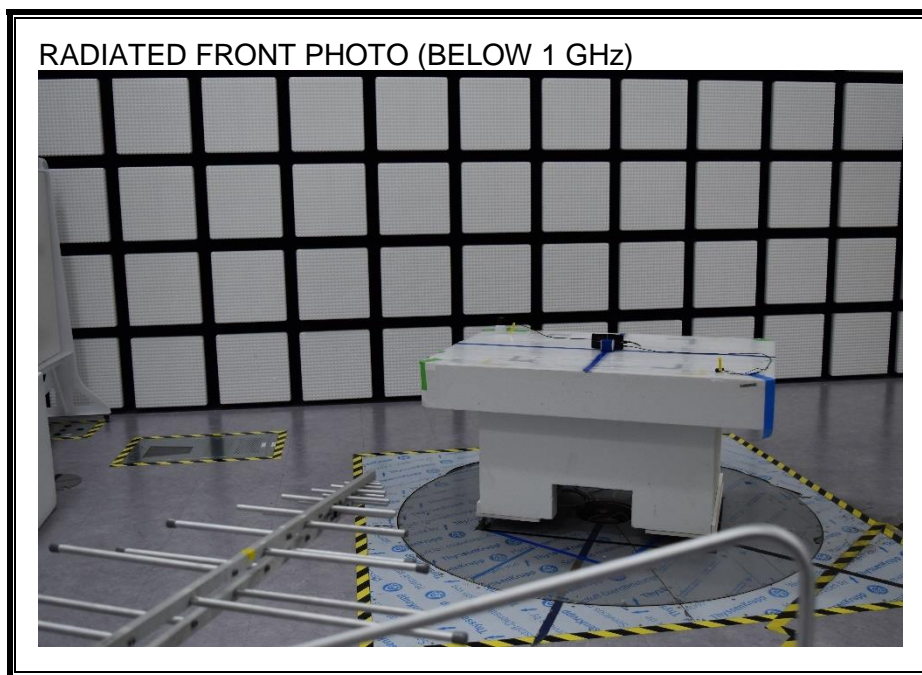

13. SETUP PHOTOS

ANTENNA PORT CONDUCTED RF MEASUREMENT SETUP

RADIATED RF MEASUREMENT SETUP (BELOW 1 GHz X)

RADIATED RF MEASUREMENT SETUP (BELOW 1 GHz Y)

RADIATED RF MEASUREMENT SETUP (ABOVE 1 GHz X)

RADIATED RF MEASUREMENT SETUP (ABOVE 1 GHz Y)

POWERLINE CONDUCTED EMISSIONS MEASUREMENT SETUP

END OF REPORT