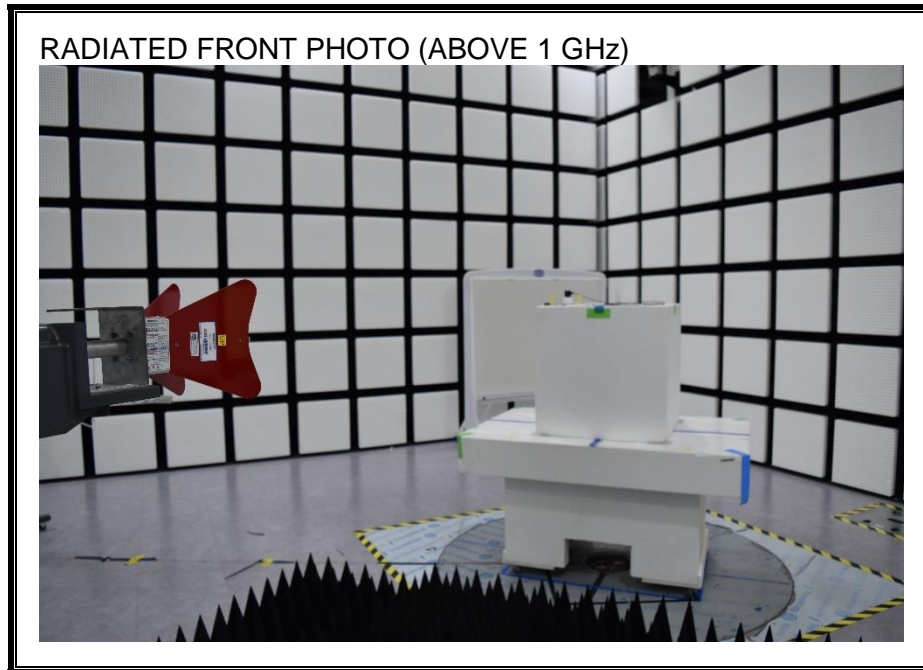

13. SETUP PHOTOS

ANTENNA PORT CONDUCTED RF MEASUREMENT SETUP

RADIATED RF MEASUREMENT SETUP (BELOW 1 GHz X)

RADIATED RF MEASUREMENT SETUP (BELOW 1 GHz Y)

RADIATED RF MEASUREMENT SETUP (ABOVE 1 GHz X)

RADIATED RF MEASUREMENT SETUP (ABOVE 1 GHz Y)

POWERLINE CONDUCTED EMISSIONS MEASUREMENT SETUP

END OF REPORT