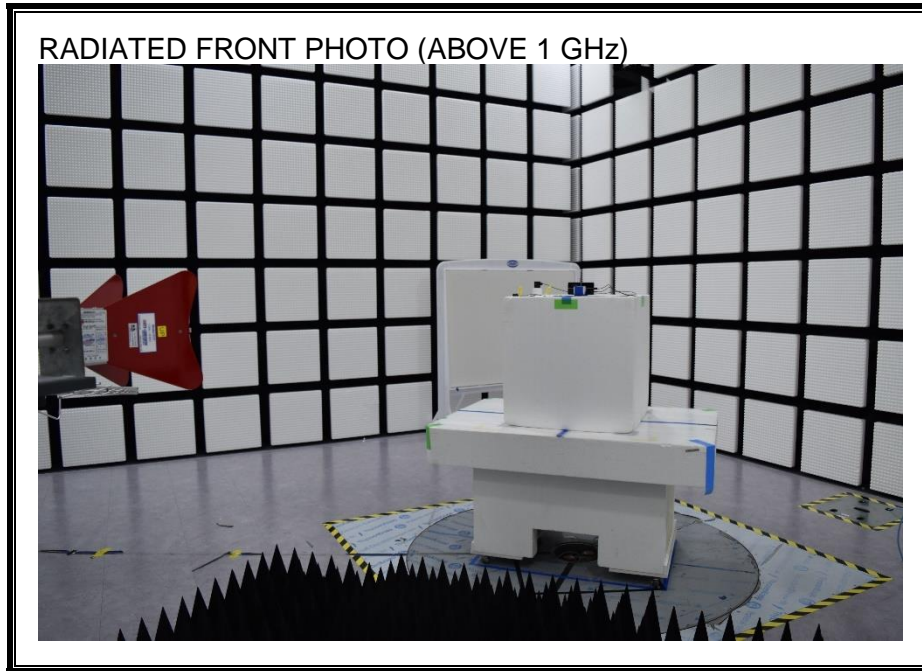

13. SETUP PHOTOS

ANTENNA PORT CONDUCTED RF MEASUREMENT SETUP

RADIATED RF MEASUREMENT SETUP (BELOW 1 GHz X)

RADIATED RF MEASUREMENT SETUP (BELOW 1 GHz Y)

RADIATED RF MEASUREMENT SETUP (ABOVE 1 GHz X)

RADIATED RF MEASUREMENT SETUP (ABOVE 1 GHz Y)

POWERLINE CONDUCTED EMISSIONS MEASUREMENT SETUP

END OF REPORT