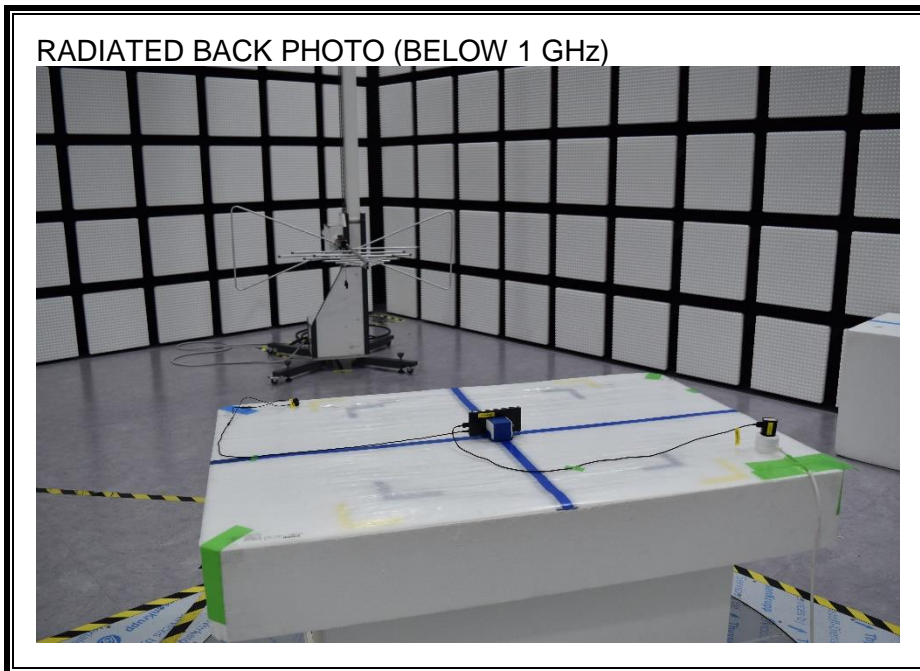

15. SETUP PHOTOS

ANTENNA PORT CONDUCTED RF MEASUREMENT SETUP

RADIATED RF MEASUREMENT SETUP (BELOW 1 GHz Y)

RADIATED RF MEASUREMENT SETUP (ABOVE 1 GHz Y)

RADIATED RF MEASUREMENT SETUP FOR PORTABLE CONFIGURATION

POWERLINE CONDUCTED EMISSIONS MEASUREMENT SETUP

DYNAMIC FREQUENCY SELECTION MEASUREMENT SETUP

END OF REPORT