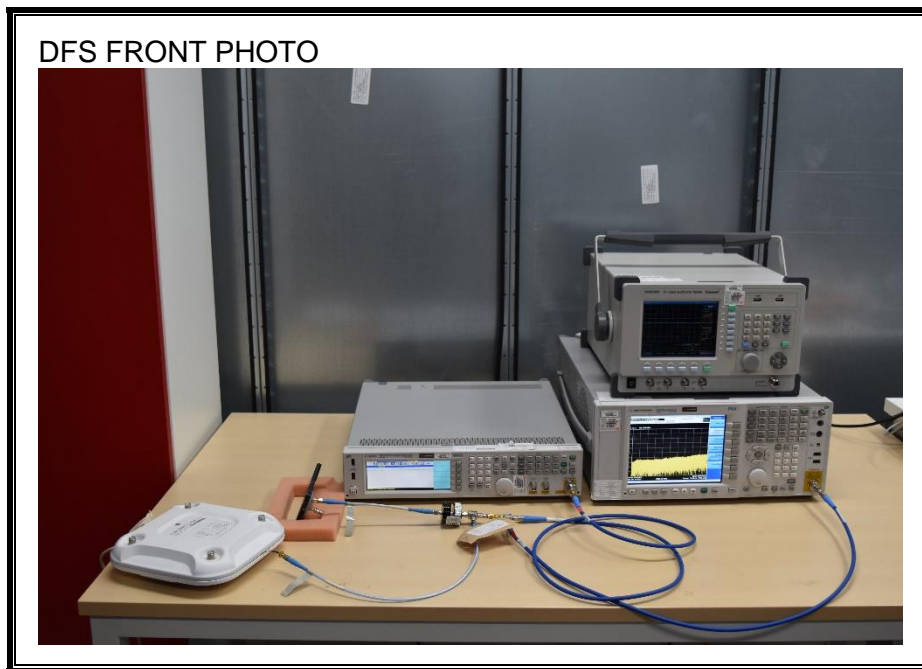

15. SETUP PHOTOS

ANTENNA PORT CONDUCTED RF MEASUREMENT SETUP

RADIATED RF MEASUREMENT SETUP (BELOW 1 GHz Y)

RADIATED RF MEASUREMENT SETUP (ABOVE 1 GHz Y)

RADIATED RF MEASUREMENT SETUP FOR PORTABLE CONFIGURATION

POWERLINE CONDUCTED EMISSIONS MEASUREMENT SETUP

DYNAMIC FREQUENCY SELECTION MEASUREMENT SETUP

END OF REPORT