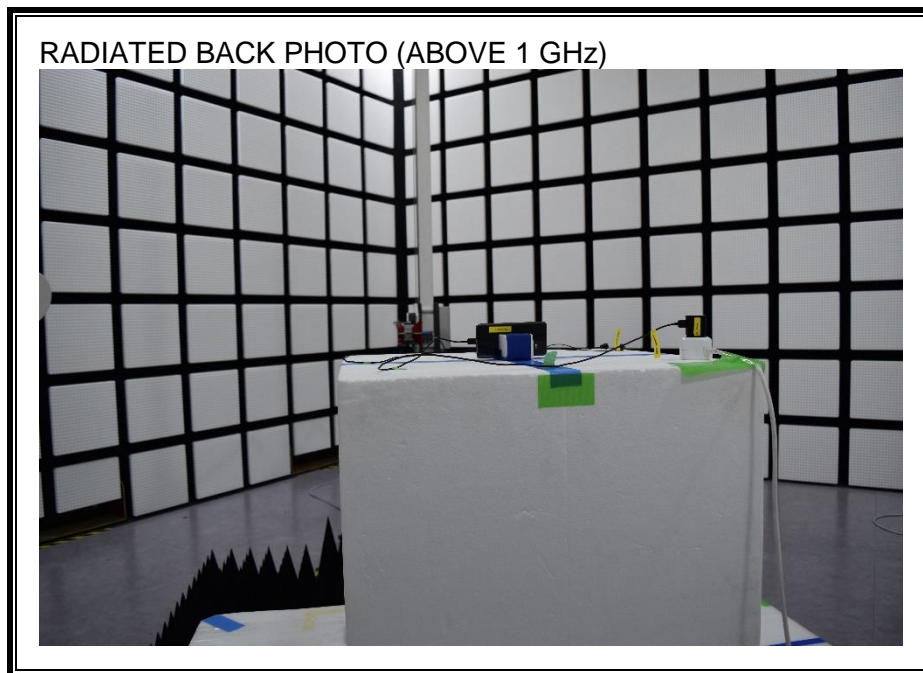

15. SETUP PHOTOS

ANTENNA PORT CONDUCTED RF MEASUREMENT SETUP

RADIATED RF MEASUREMENT SETUP (BELOW 1 GHz Y)

RADIATED RF MEASUREMENT SETUP (ABOVE 1 GHz Y)

RADIATED RF MEASUREMENT SETUP FOR PORTABLE CONFIGURATION