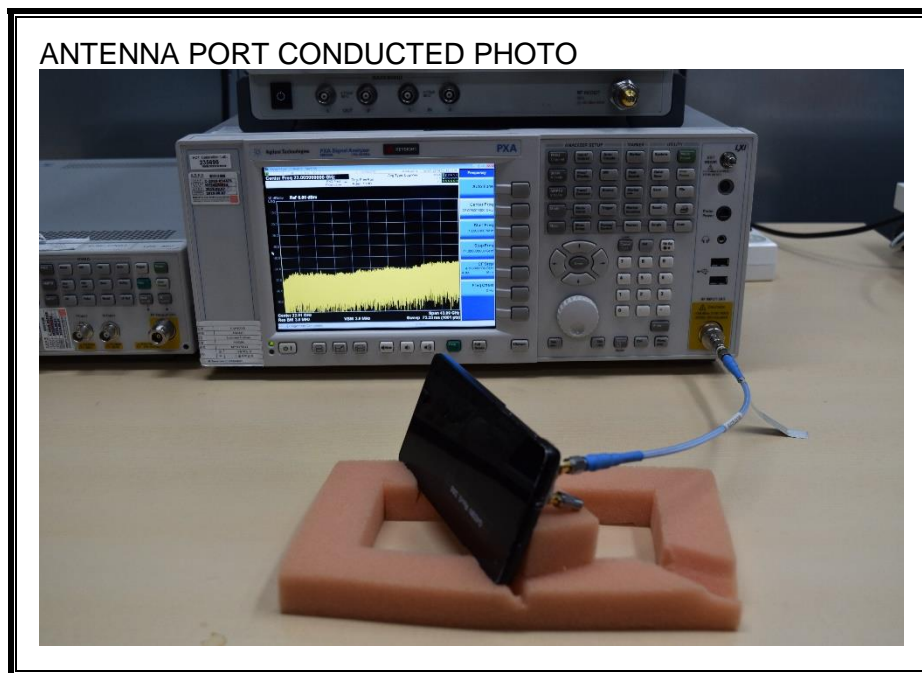

15. SETUP PHOTOS

ANTENNA PORT CONDUCTED RF MEASUREMENT SETUP

RADIATED RF MEASUREMENT SETUP (BELOW 1 GHz Y)

RADIATED RF MEASUREMENT SETUP (ABOVE 1 GHz Y)

RADIATED RF MEASUREMENT SETUP FOR PORTABLE CONFIGURATION

POWERLINE CONDUCTED EMISSIONS MEASUREMENT SETUP

DYNAMIC FREQUENCY SELECTION MEASUREMENT SETUP

END OF REPORT