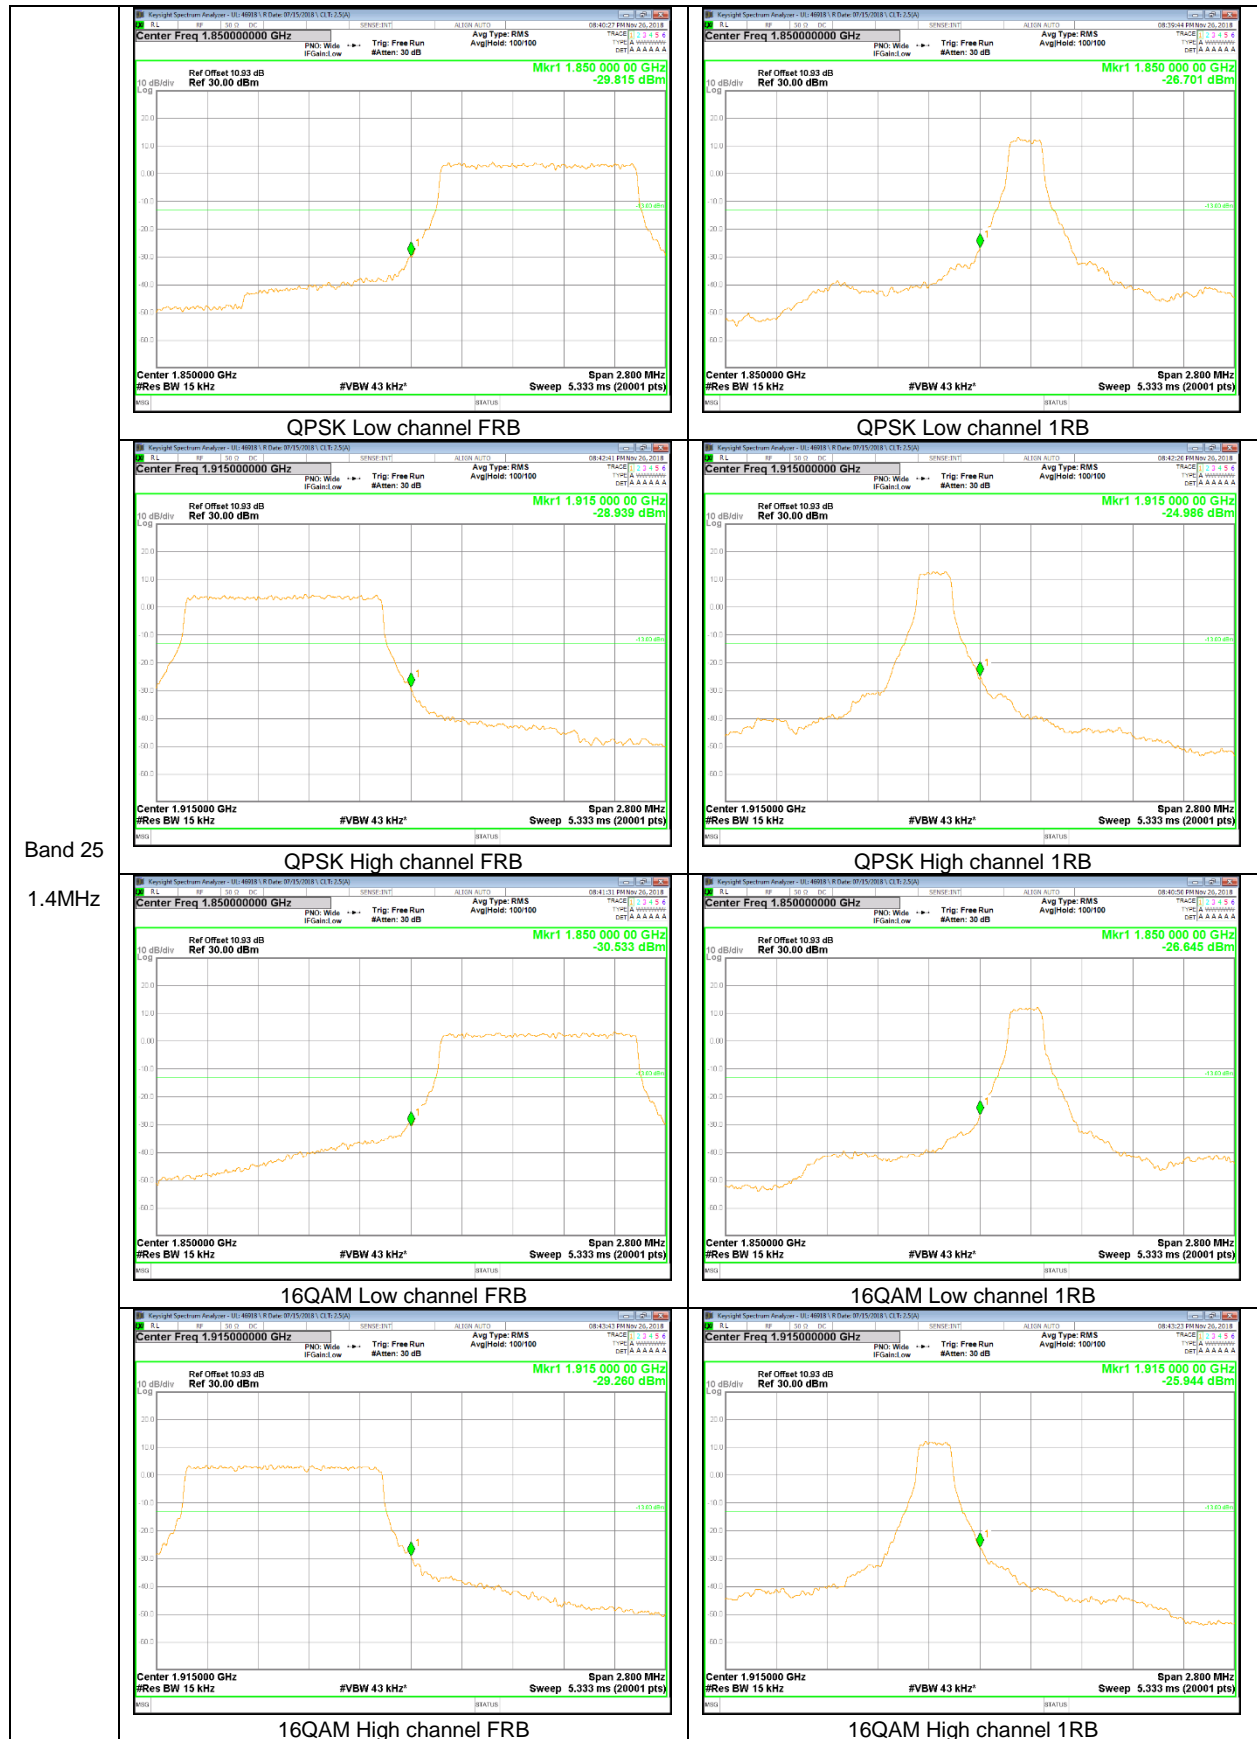

Band 25
 3MHz

Band 25
1.4MHz

LTE Band 26

Band 26
15MHz

Band 26
 10MHz

Band 26
 3MHz

LTE Band 66

Band 66
20MHz

Band 66
 3MHz

9.2. EMISSION MASK RESULT

LTE Band 7

Band 7
20MHz

Band 7
 15MHz

QPSK Low channel FRB

QPSK Low channel 1RB

QPSK High channel FRB

QPSK High channel 1RB

16QAM Low channel FRB

16QAM Low channel 1RB

16QAM High channel FRB

16QAM High channel 1RB