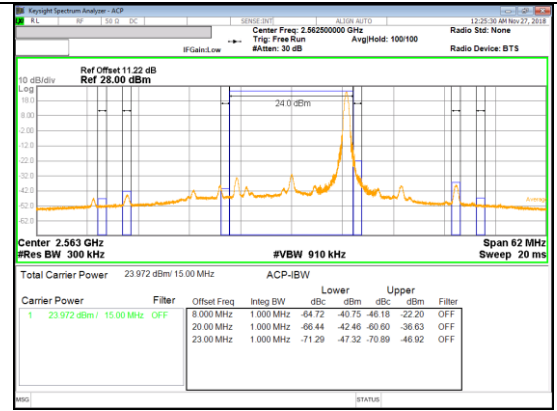

Band 66
 3MHz

9.2. EMISSION MASK RESULT

LTE Band 7

Band 7
20MHz

Band 7
 15MHz

QPSK Low channel FRB

QPSK Low channel 1RB

QPSK High channel FRB