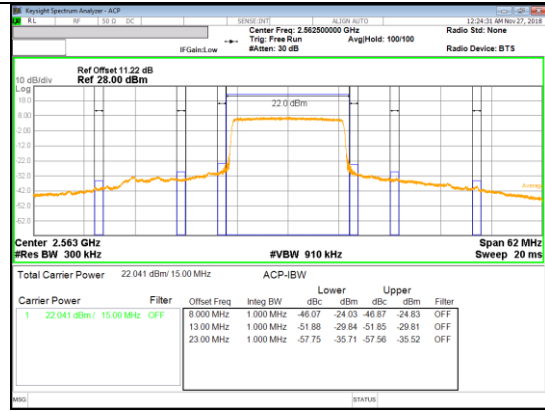

Band 66
 3MHz

9.2. EMISSION MASK RESULT

LTE Band 7

Band 7
20MHz

Band 7
 15MHz

QPSK Low channel FRB

QPSK Low channel 1RB

QPSK High channel FRB