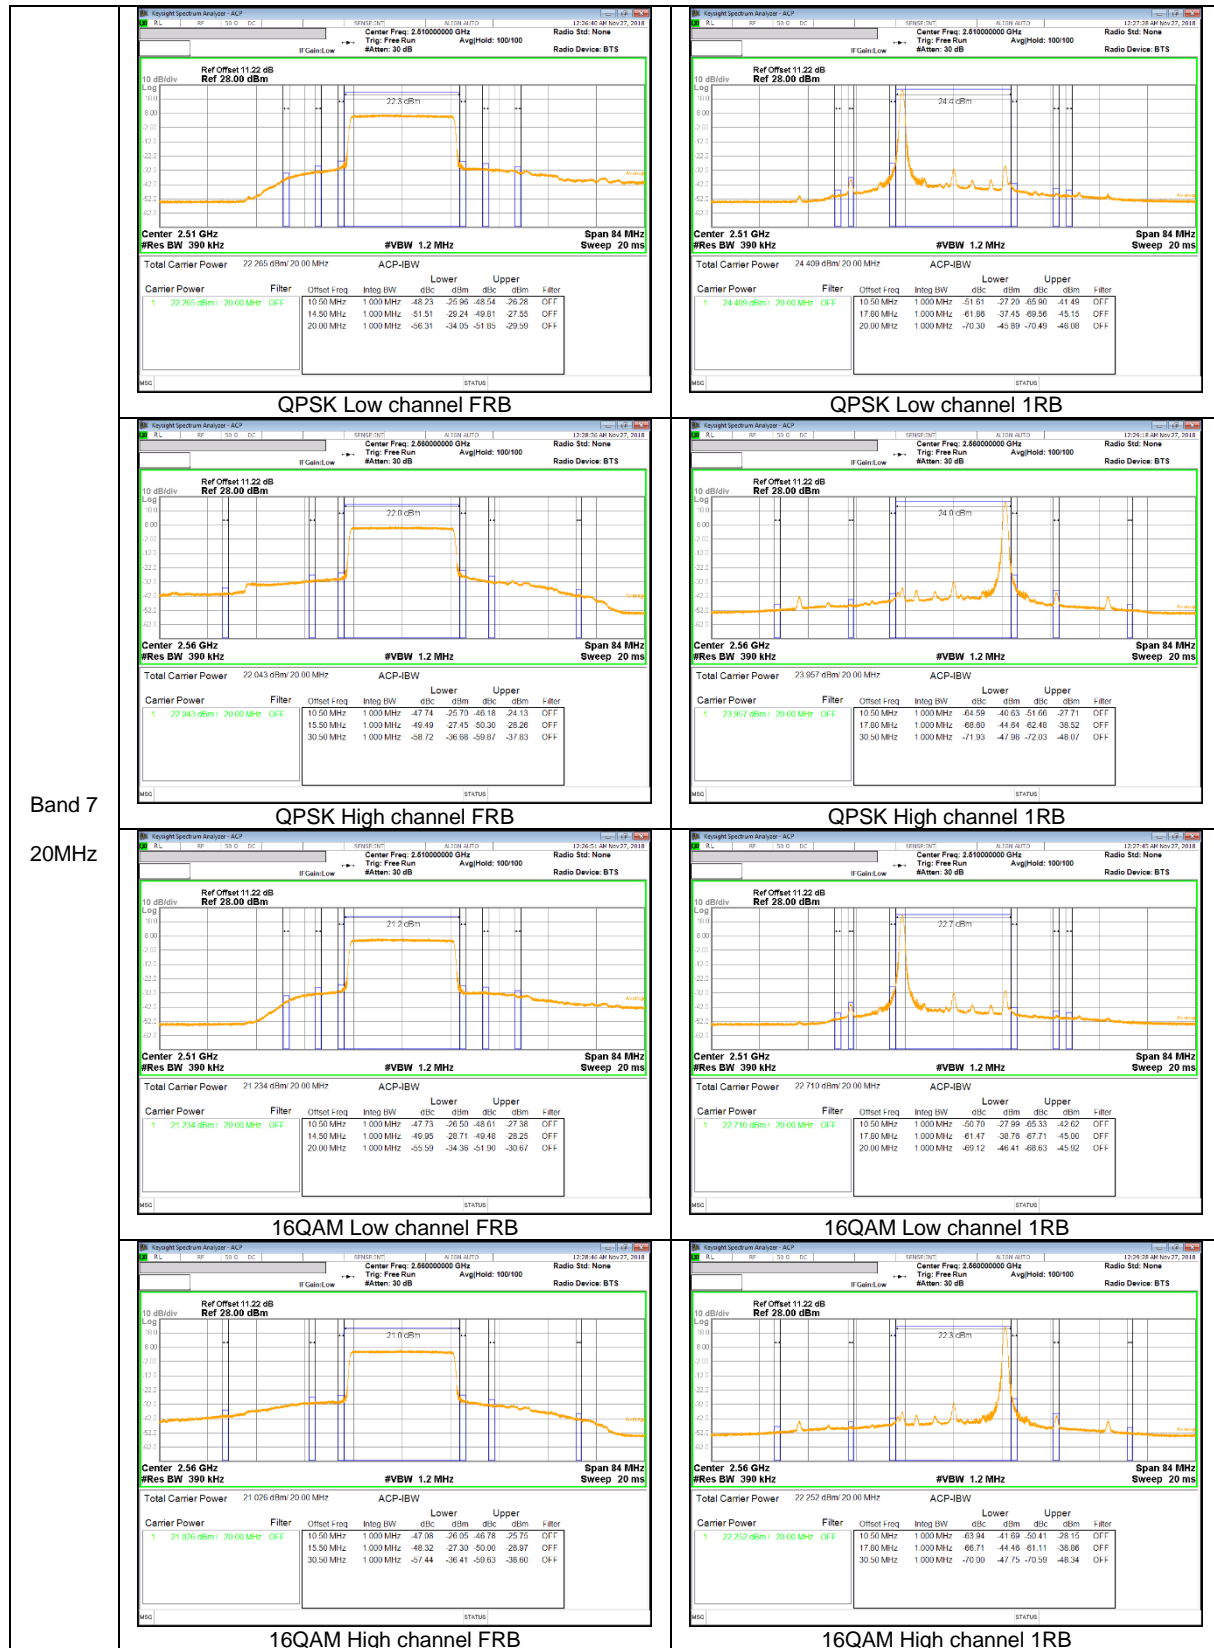

Band 25
 3MHz

Band 25
1.4MHz

LTE Band 26

Band 26
15MHz

Band 26
 10MHz

Band 26
 3MHz

LTE Band 66

Band 66
20MHz

Band 66
 3MHz

9.2. EMISSION MASK RESULT

LTE Band 7

Band 7
20MHz

Band 7
 15MHz

QPSK Low channel FRB

QPSK Low channel 1RB

QPSK High channel FRB

QPSK High channel 1RB

16QAM Low channel FRB

16QAM Low channel 1RB

16QAM High channel FRB

16QAM High channel 1RB