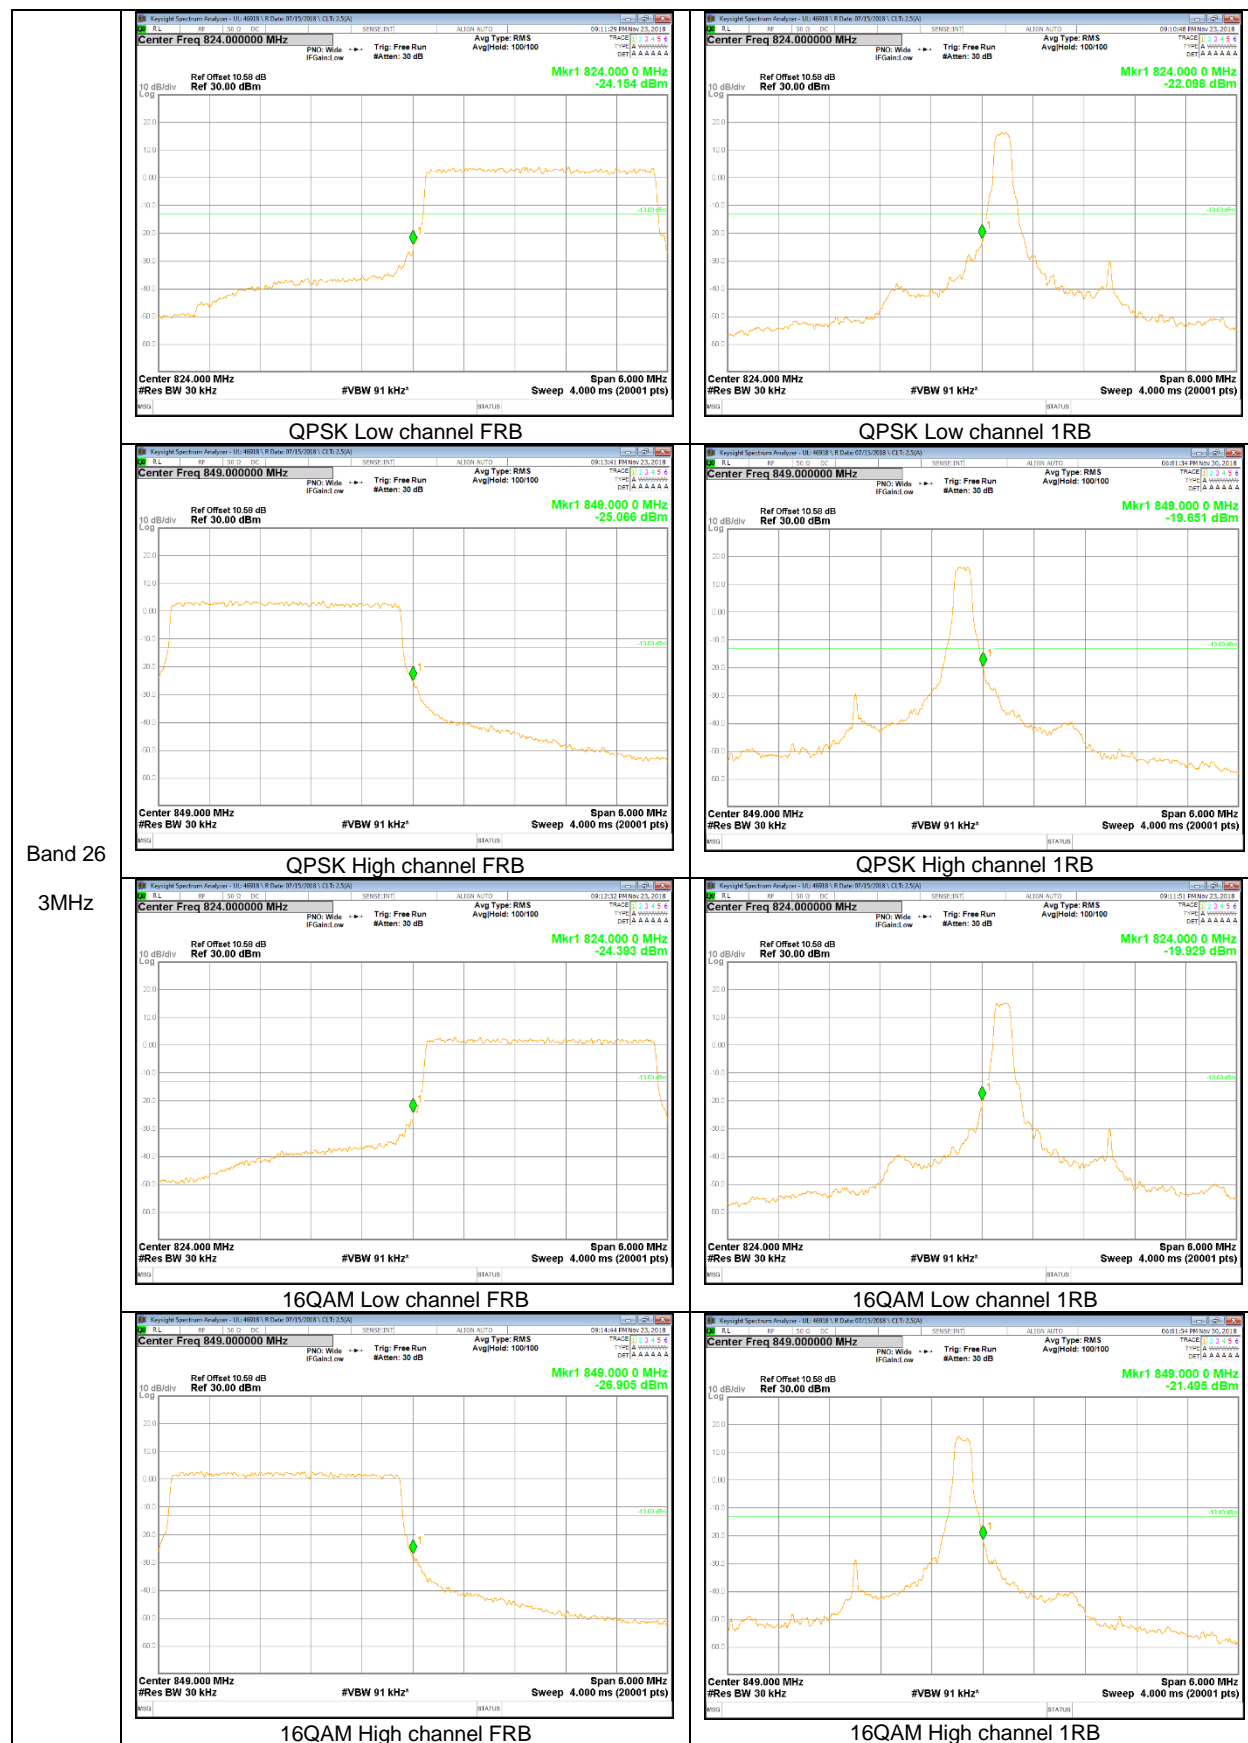

Band 25
 3MHz

Band 25
1.4MHz

LTE Band 26

Band 26
15MHz

Band 26
 10MHz

Band 26
 3MHz

LTE Band 66

Band 66
20MHz

Band 66
 3MHz

9.2. EMISSION MASK RESULT

LTE Band 7

Band 7
20MHz

Band 7
 15MHz

QPSK Low channel FRB

QPSK Low channel 1RB

QPSK High channel FRB

QPSK High channel 1RB

16QAM Low channel FRB

16QAM Low channel 1RB

16QAM High channel FRB

16QAM High channel 1RB