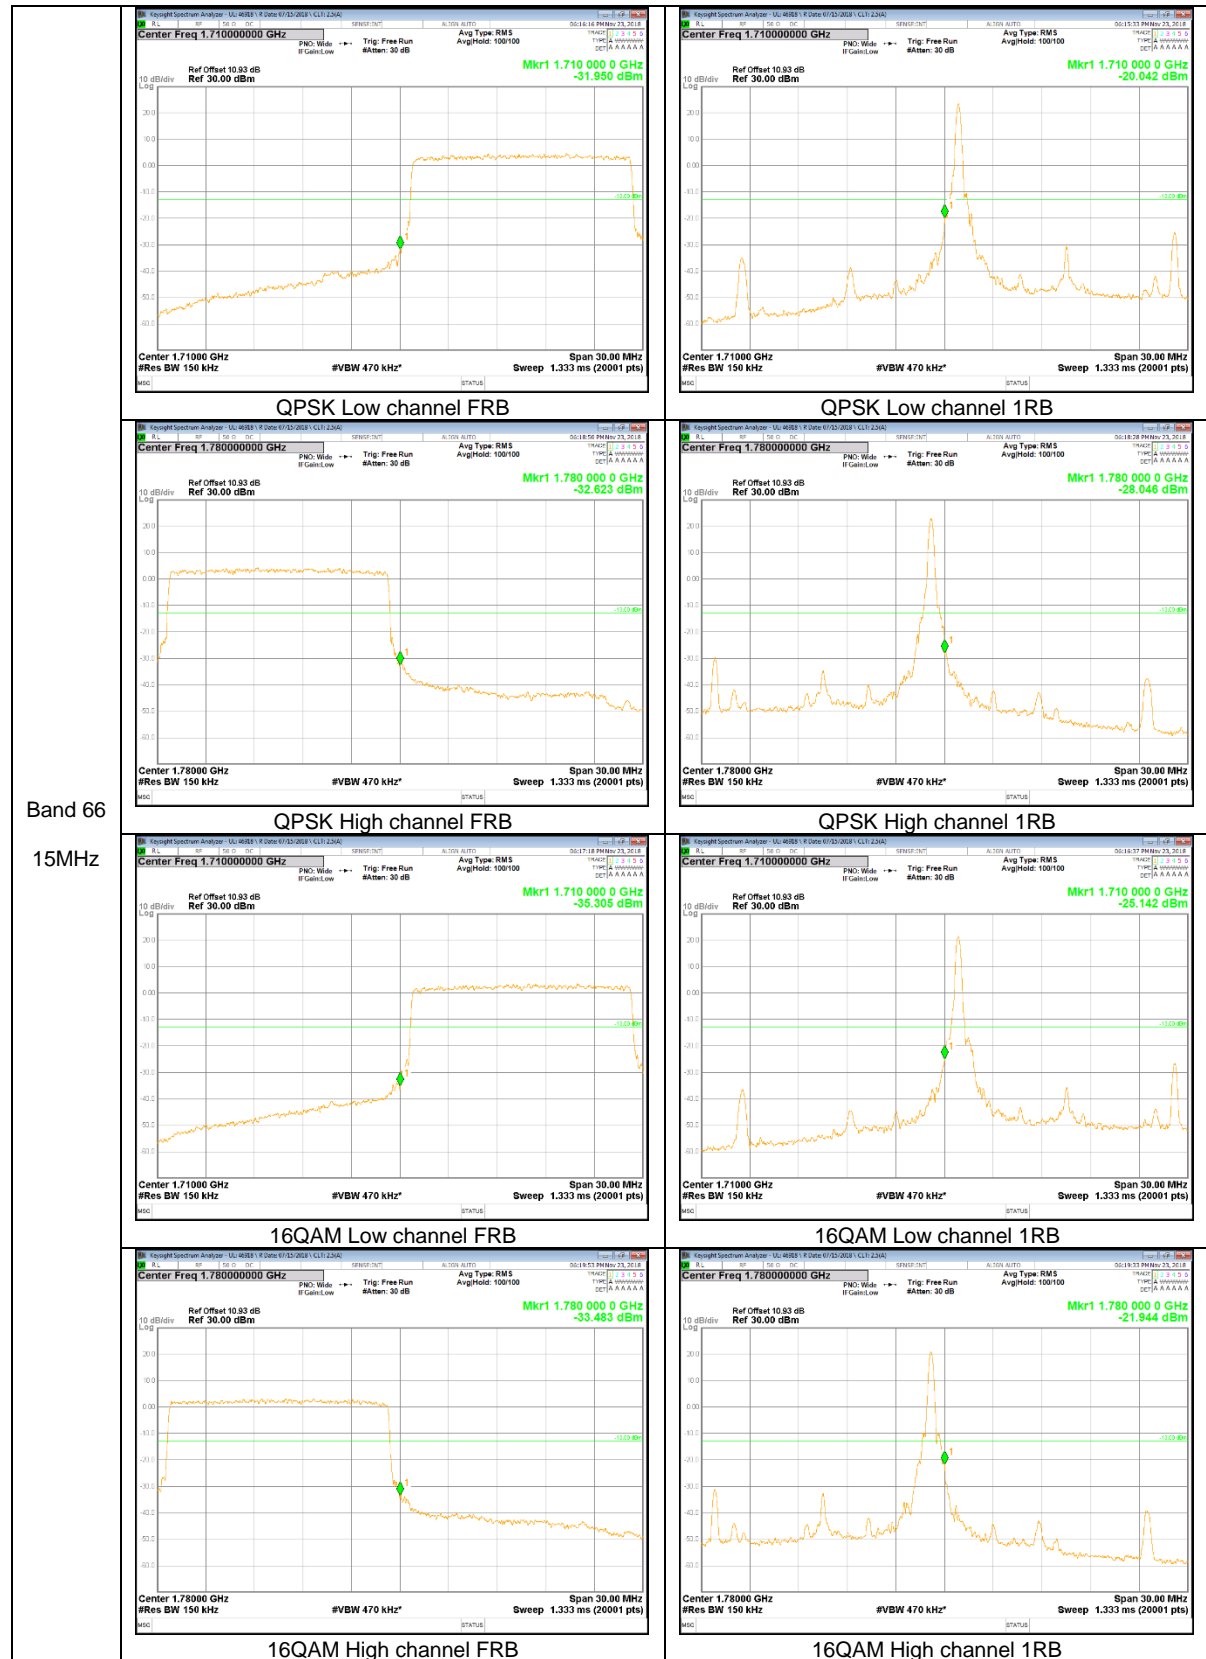

Band 25
 3MHz

Band 25
1.4MHz

LTE Band 26

Band 26
15MHz

Band 26
 10MHz

Band 26
 3MHz

LTE Band 66

Band 66
20MHz

Band 66
 3MHz

9.2. EMISSION MASK RESULT

LTE Band 7

Band 7
20MHz

Band 7
 15MHz

QPSK Low channel FRB

QPSK Low channel 1RB

QPSK High channel FRB

QPSK High channel 1RB

16QAM Low channel FRB

16QAM Low channel 1RB

16QAM High channel FRB

16QAM High channel 1RB