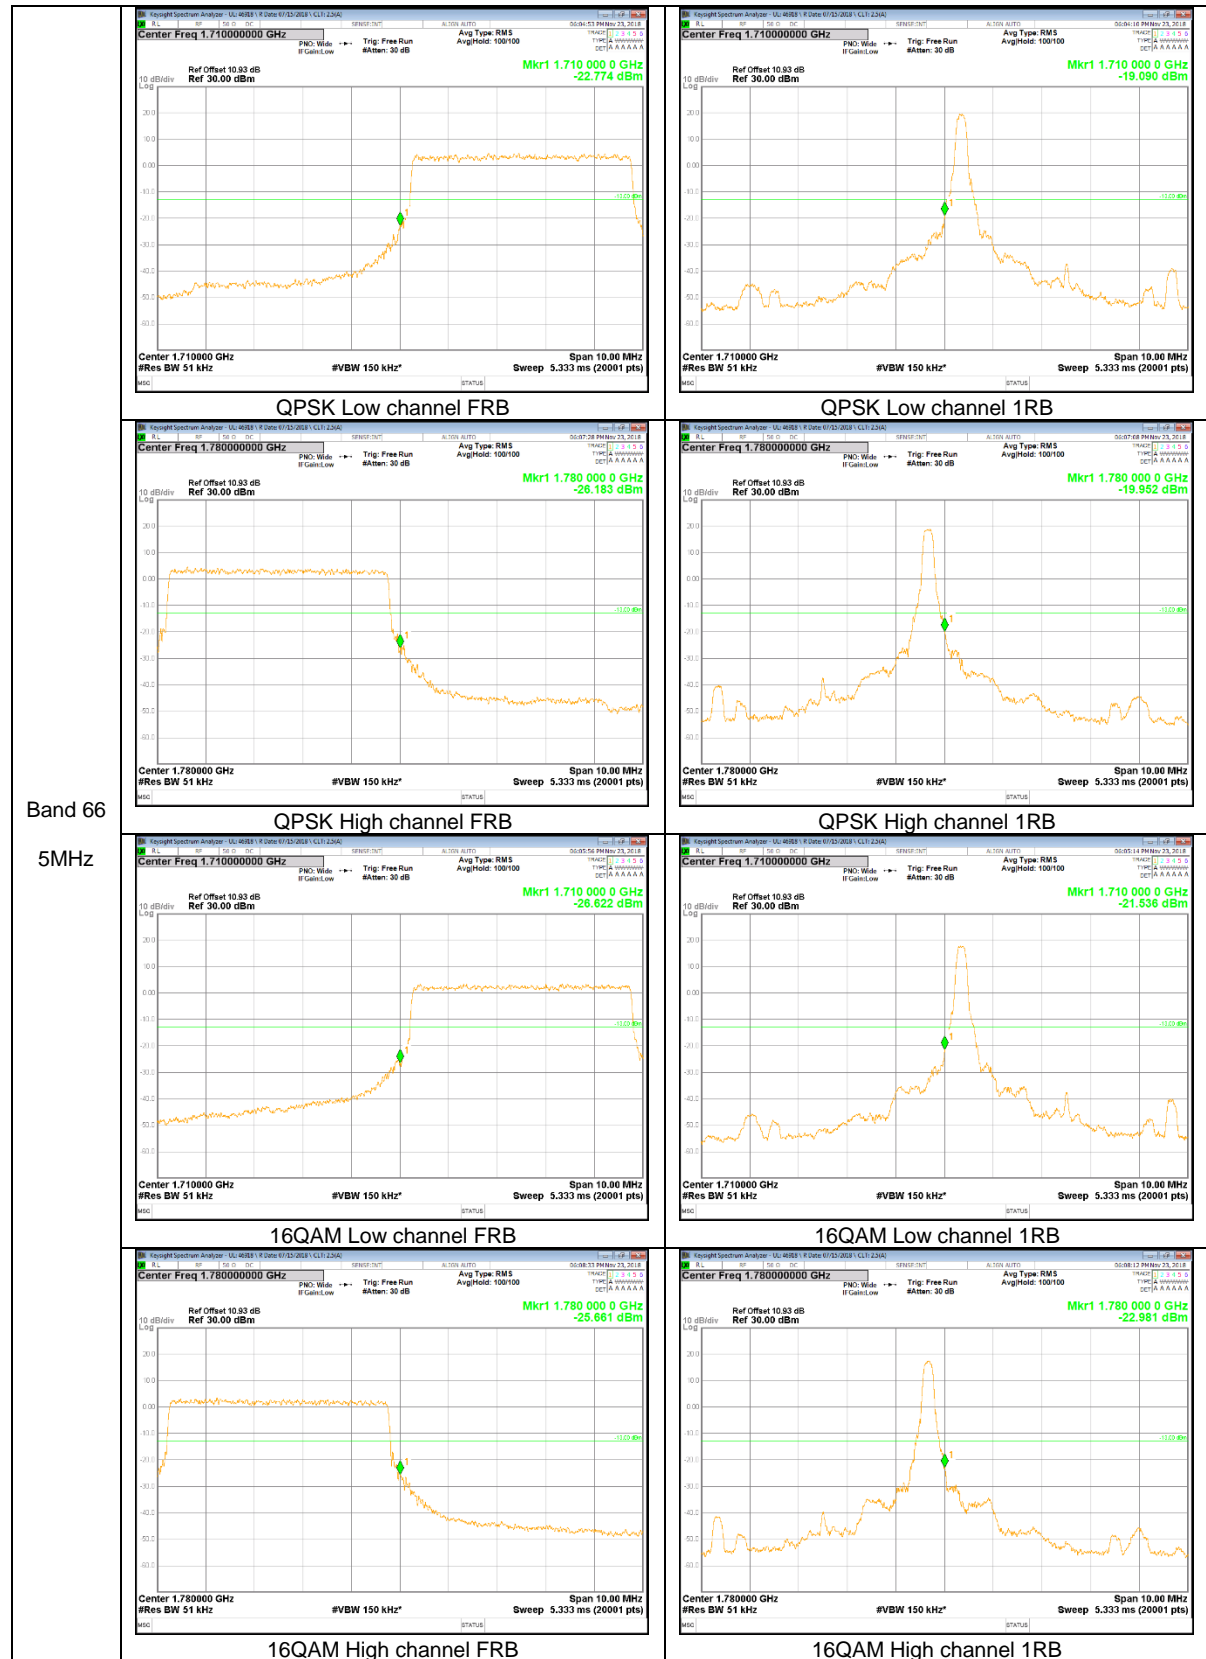

Band 25
 3MHz

Band 25
1.4MHz

LTE Band 26

Band 26
15MHz

Band 26
 10MHz

Band 26
 3MHz

LTE Band 66

Band 66
20MHz

Band 66
 3MHz

9.2. EMISSION MASK RESULT

LTE Band 7

Band 7
20MHz

Band 7
 15MHz

QPSK Low channel FRB

QPSK Low channel 1RB

QPSK High channel FRB

QPSK High channel 1RB

16QAM Low channel FRB

16QAM Low channel 1RB

16QAM High channel FRB

16QAM High channel 1RB