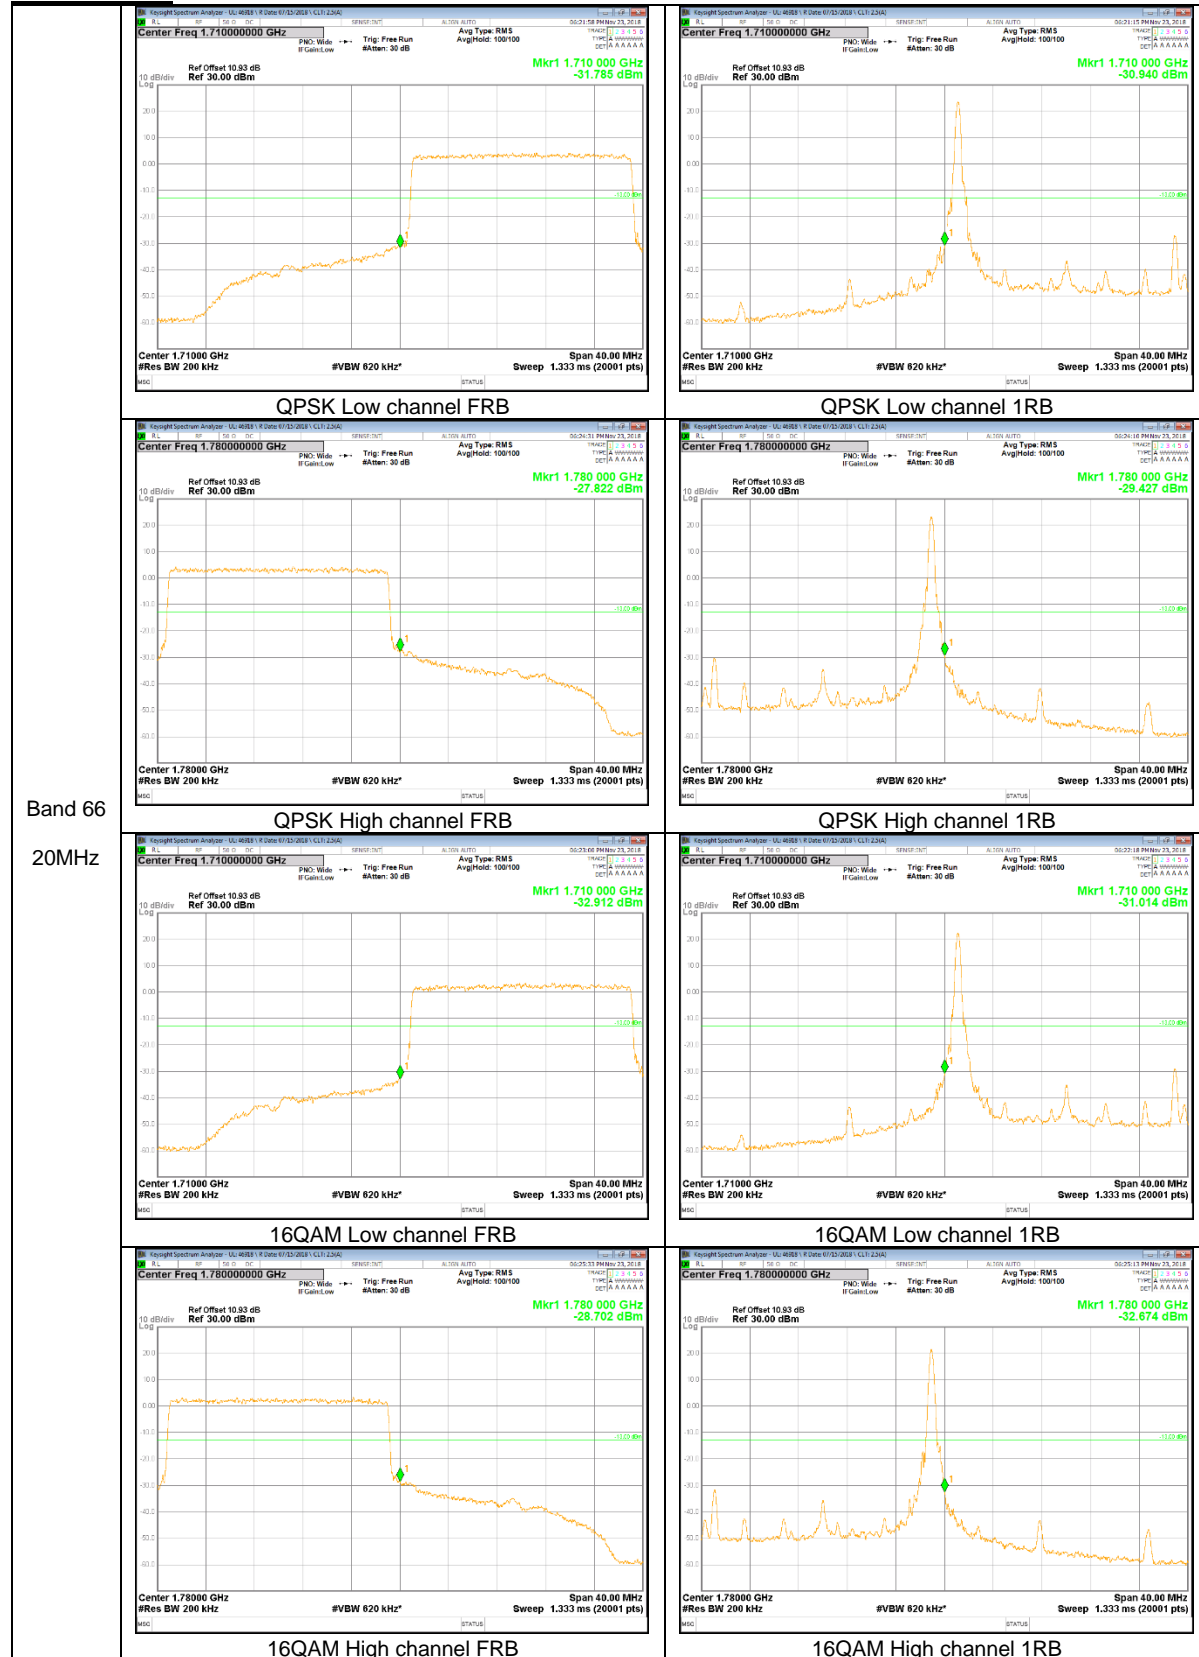

Band 25
 3MHz

Band 25
1.4MHz

LTE Band 26

Band 26
15MHz

Band 26
 10MHz

Band 26
 3MHz

LTE Band 66

Band 66
20MHz

Band 66
 3MHz

9.2. EMISSION MASK RESULT

LTE Band 7

Band 7
20MHz

Band 7
 15MHz

QPSK Low channel FRB

QPSK Low channel 1RB

QPSK High channel FRB

QPSK High channel 1RB

16QAM Low channel FRB

16QAM Low channel 1RB

16QAM High channel FRB

16QAM High channel 1RB