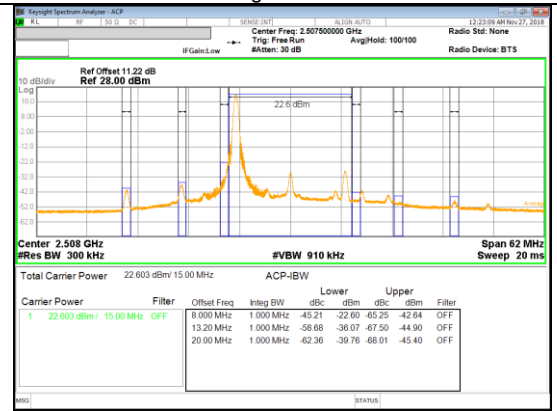

QPSK High channel 1RB

16QAM Low channel 1RB