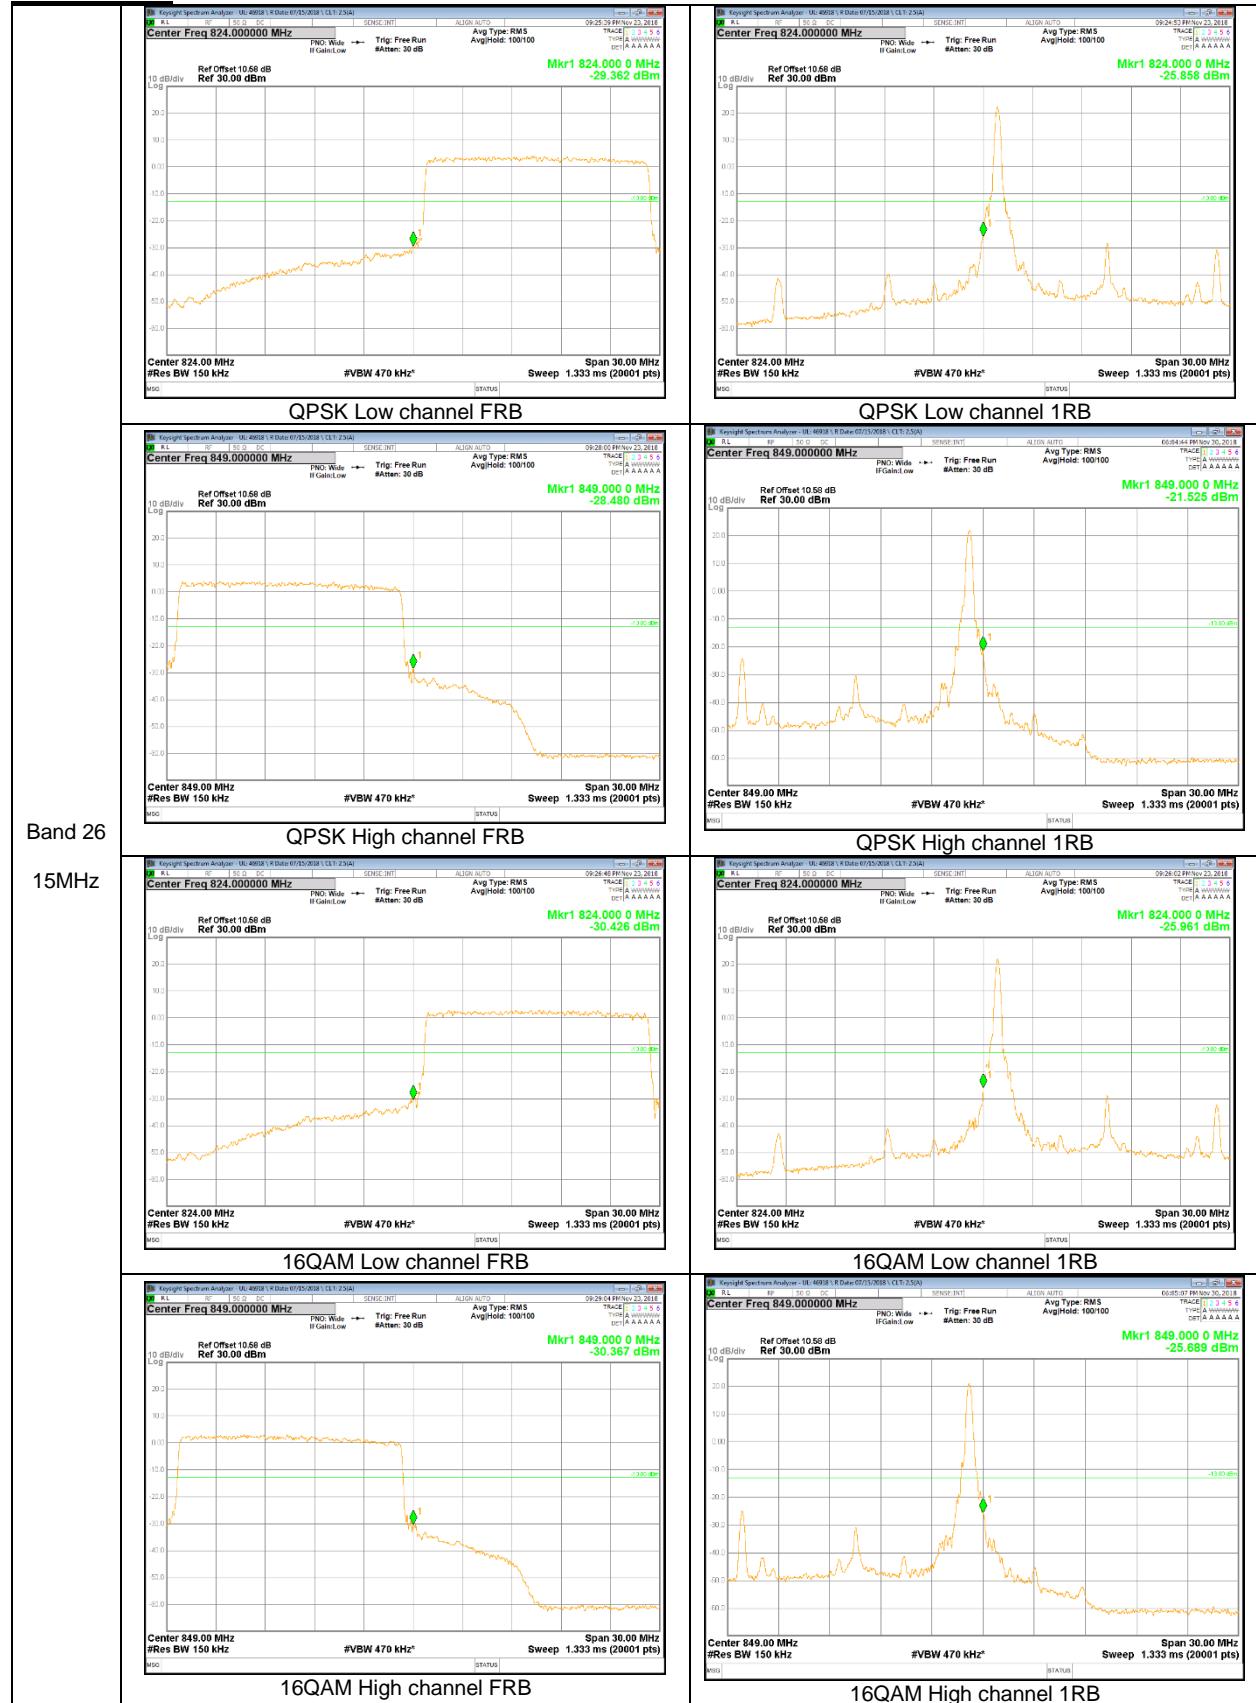

Band 25
 3MHz

Band 25
1.4MHz

LTE Band 26

Band 26
15MHz

Band 26
 10MHz

Band 26
 3MHz

LTE Band 66

Band 66
20MHz

Band 66
 3MHz

9.2. EMISSION MASK RESULT

LTE Band 7

Band 7
20MHz

Band 7
 15MHz

QPSK Low channel FRB

QPSK Low channel 1RB

QPSK High channel FRB

QPSK High channel 1RB

16QAM Low channel FRB

16QAM Low channel 1RB

16QAM High channel FRB

16QAM High channel 1RB