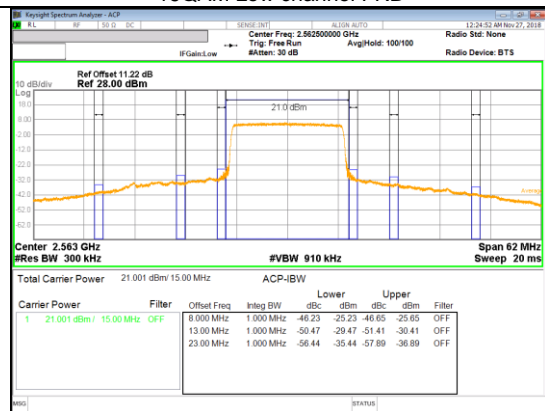

16QAM Low channel FRB

16QAM High channel FRB