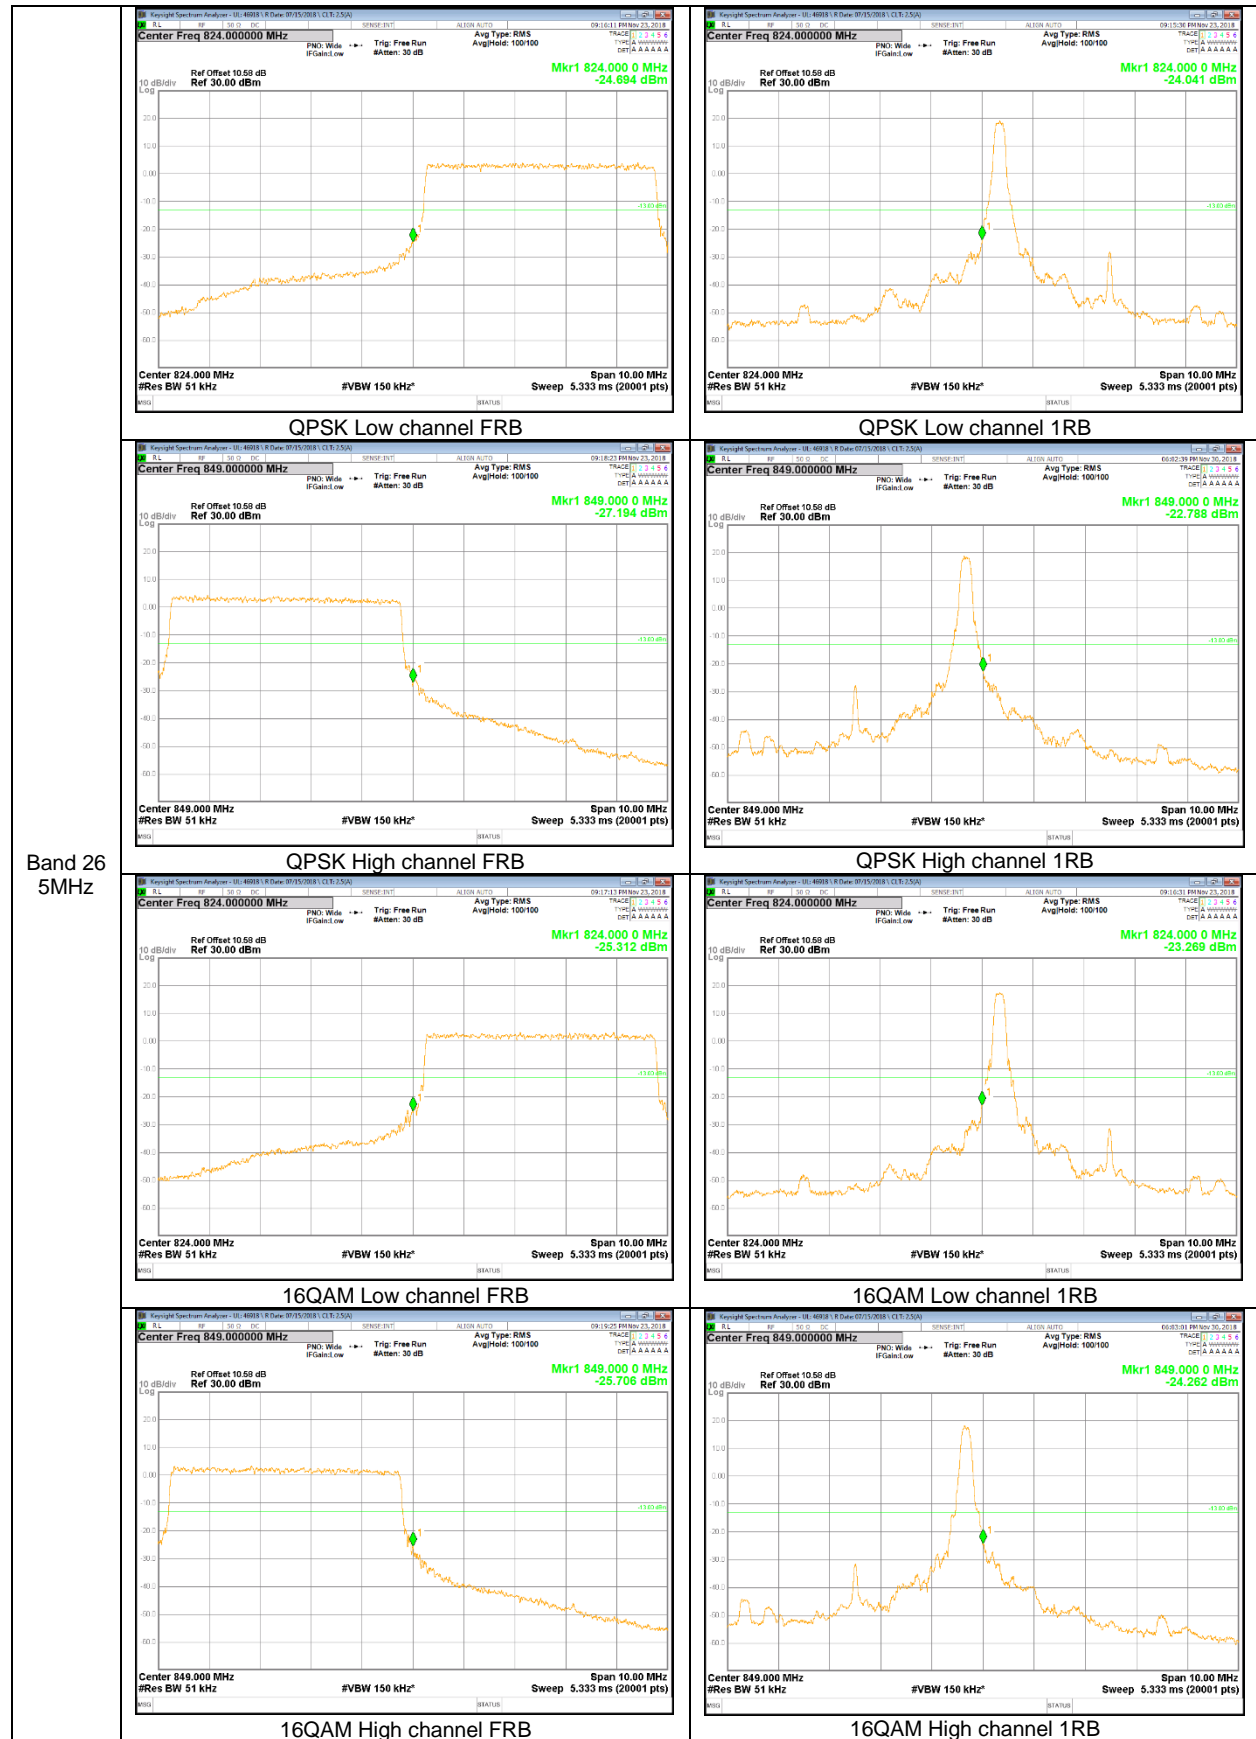

Band 25
 3MHz

Band 25
1.4MHz

LTE Band 26

Band 26
15MHz

Band 26
 10MHz

Band 26
 3MHz

LTE Band 66

Band 66
20MHz

Band 66
 3MHz

9.2. EMISSION MASK RESULT

LTE Band 7

Band 7
20MHz

Band 7
 15MHz

QPSK Low channel FRB

QPSK Low channel 1RB

QPSK High channel FRB

QPSK High channel 1RB

16QAM Low channel FRB

16QAM Low channel 1RB

16QAM High channel FRB

16QAM High channel 1RB