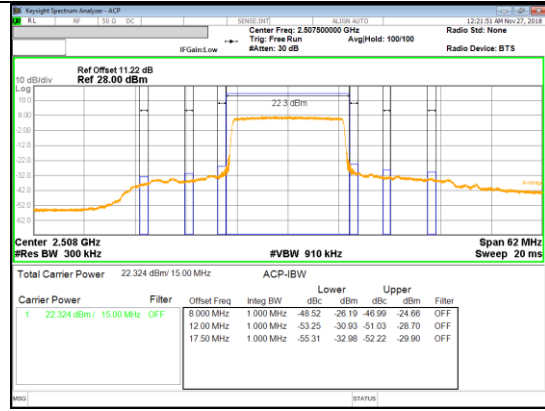

Band 66
 3MHz

9.2. EMISSION MASK RESULT

LTE Band 7

Band 7
20MHz

Band 7
 15MHz

QPSK Low channel FRB

QPSK Low channel 1RB

QPSK High channel FRB