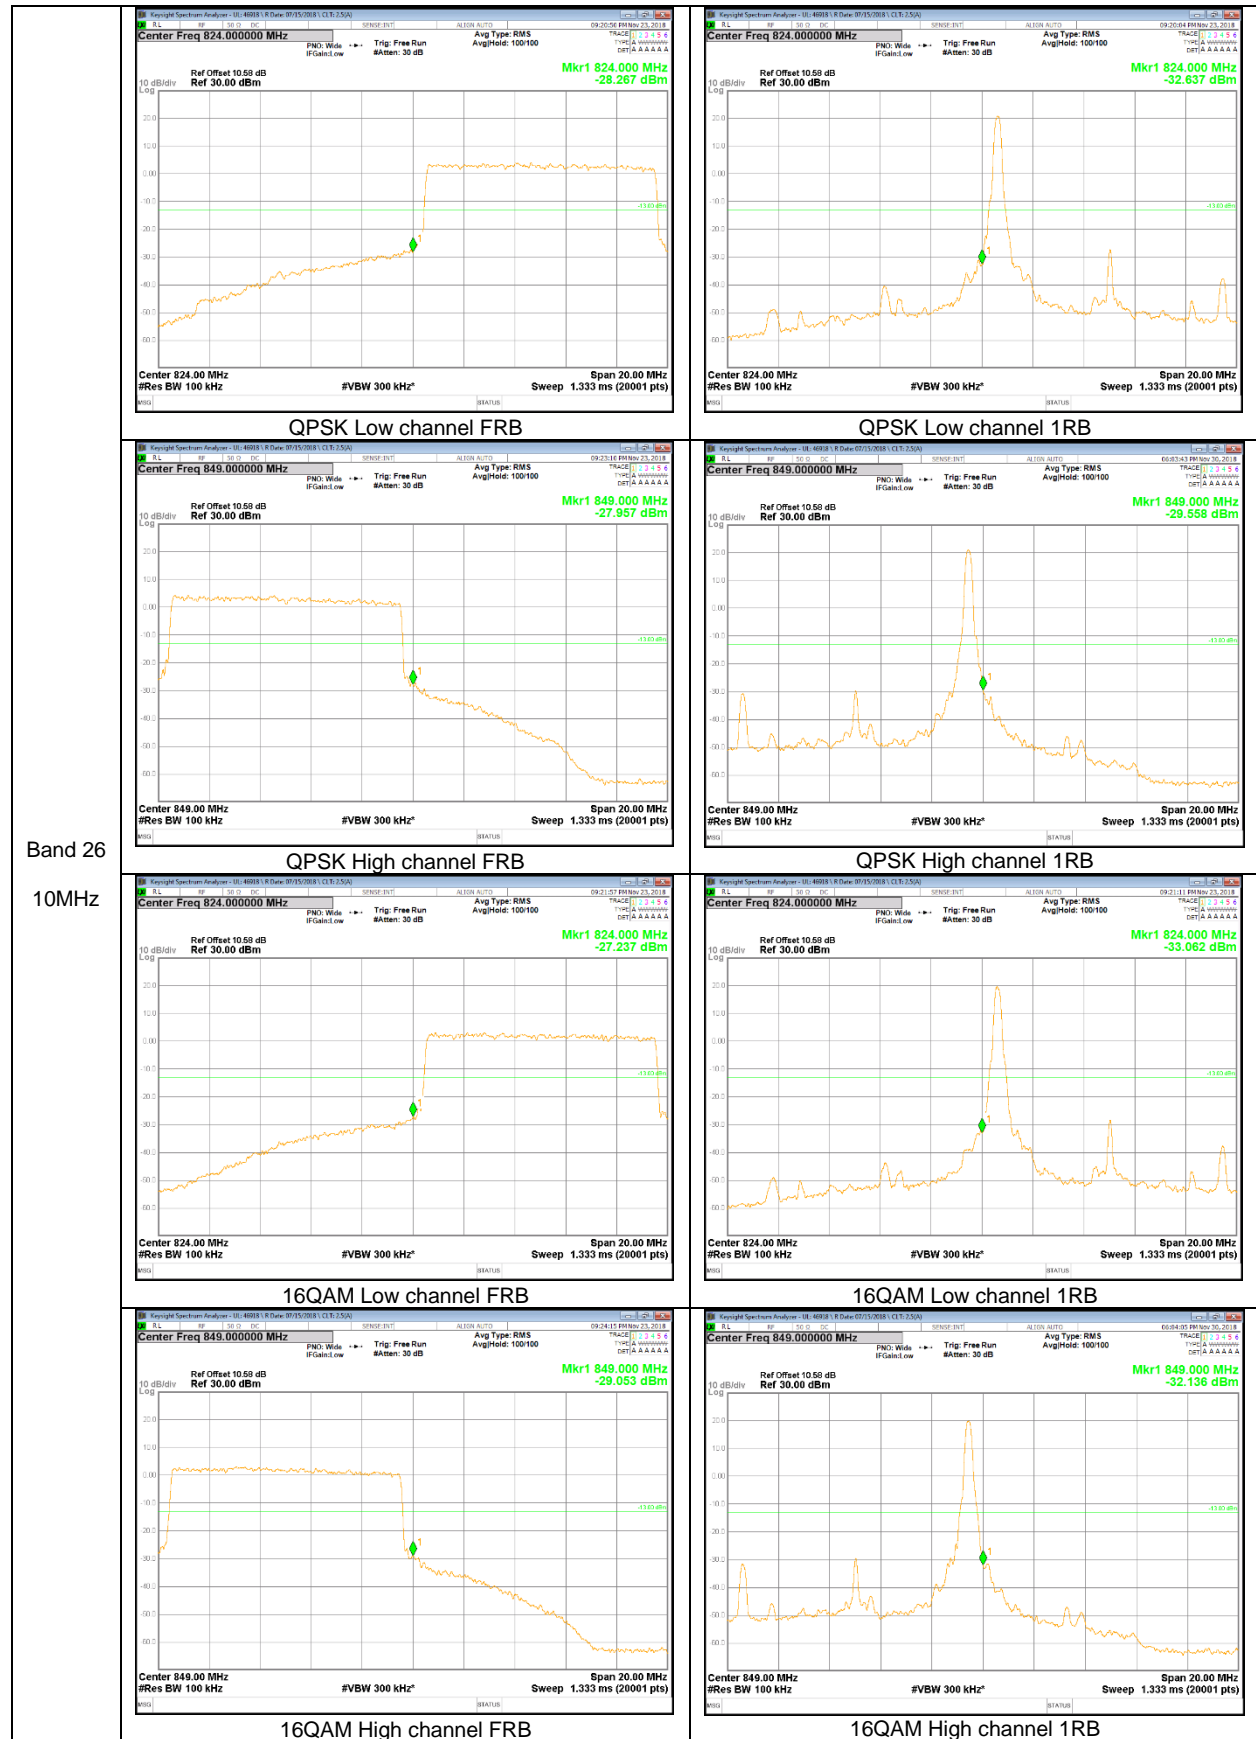

Band 25
 3MHz

Band 25
1.4MHz

LTE Band 26

Band 26
15MHz

Band 26
 10MHz

Band 26
 3MHz

LTE Band 66

Band 66
20MHz

Band 66
 3MHz

9.2. EMISSION MASK RESULT

LTE Band 7

Band 7
20MHz

Band 7
 15MHz

QPSK Low channel FRB

QPSK Low channel 1RB

QPSK High channel FRB

QPSK High channel 1RB

16QAM Low channel FRB

16QAM Low channel 1RB

16QAM High channel FRB

16QAM High channel 1RB