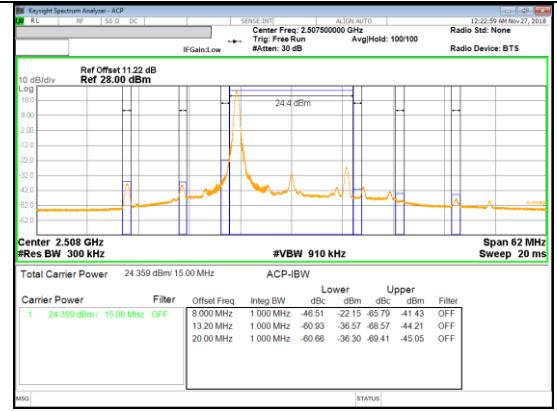

Band 66
 3MHz

9.2. EMISSION MASK RESULT

LTE Band 7

Band 7
20MHz

Band 7
 15MHz

QPSK Low channel FRB

QPSK Low channel 1RB

QPSK High channel FRB