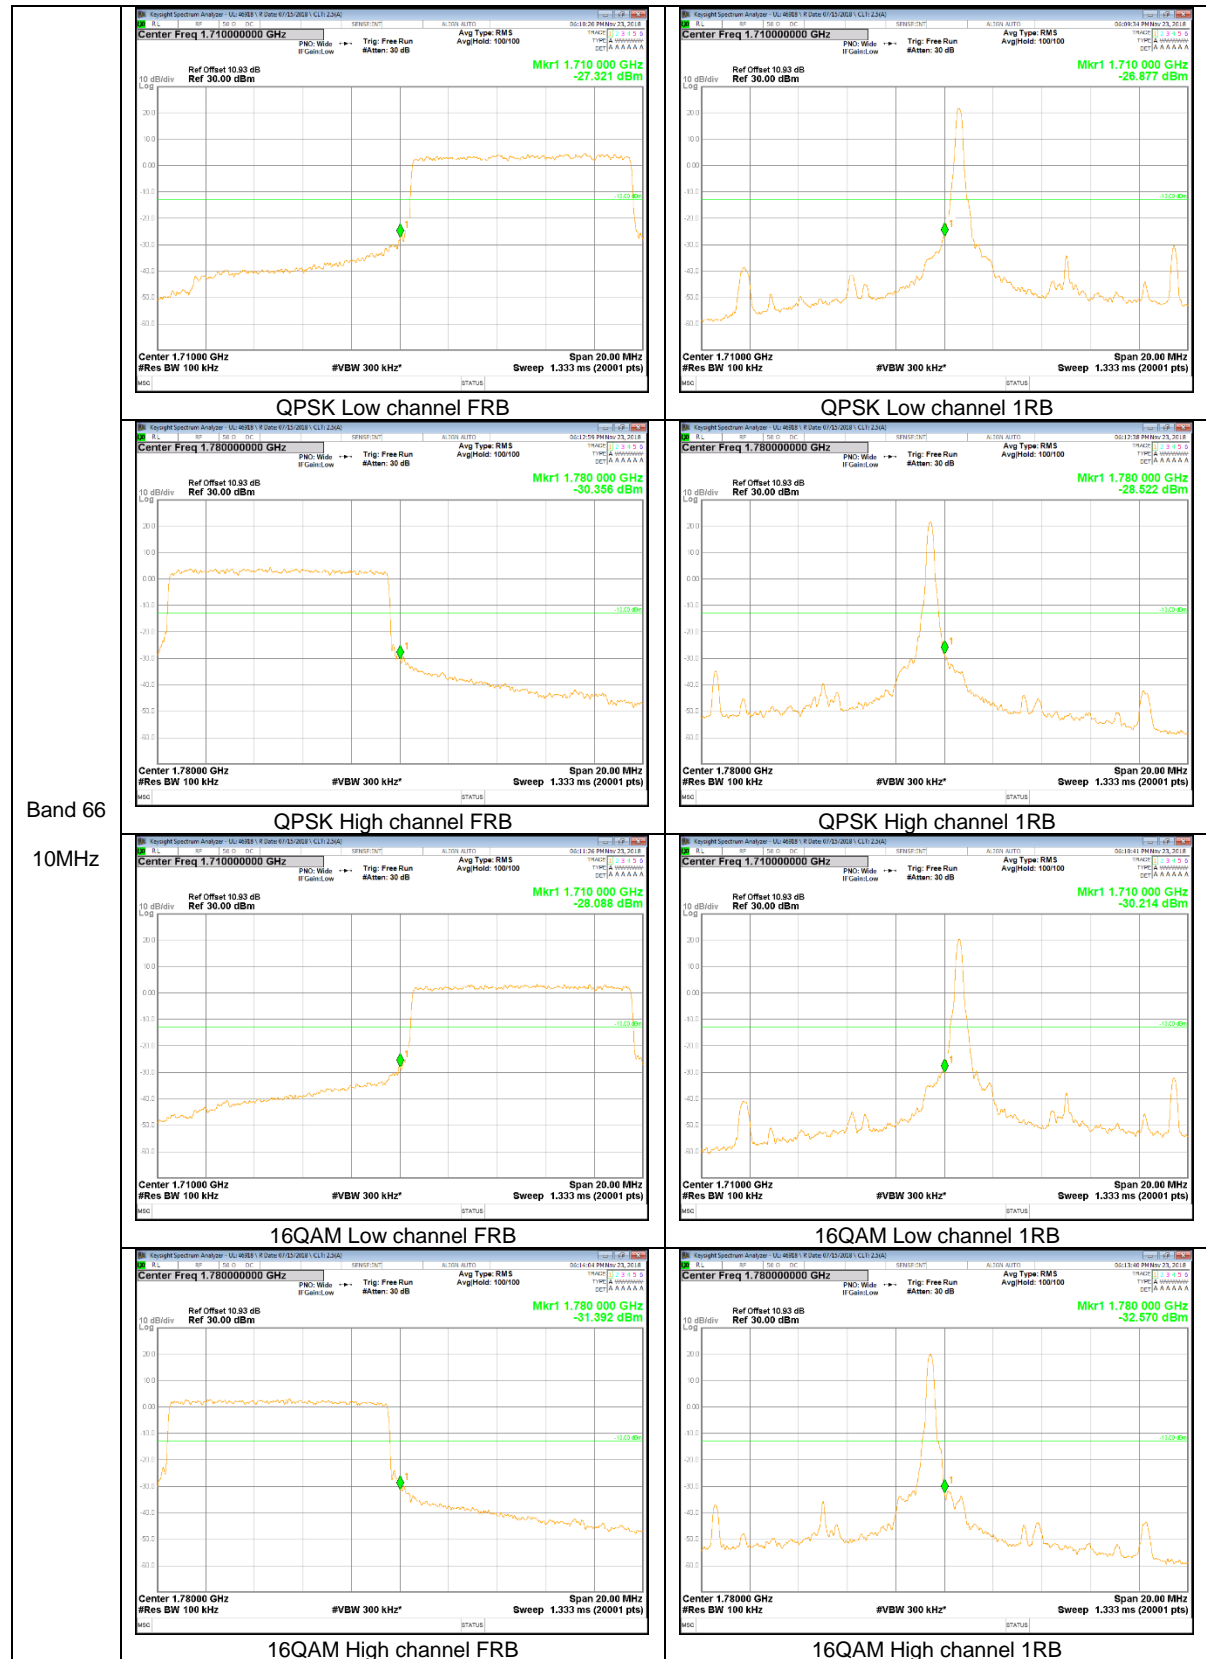

Band 25
 3MHz

Band 25
1.4MHz

LTE Band 26

Band 26
15MHz

Band 26
 10MHz

Band 26
 3MHz

LTE Band 66

Band 66
20MHz

Band 66
 3MHz

9.2. EMISSION MASK RESULT

LTE Band 7

Band 7
20MHz

Band 7
 15MHz

QPSK Low channel FRB

QPSK Low channel 1RB

QPSK High channel FRB

QPSK High channel 1RB

16QAM Low channel FRB

16QAM Low channel 1RB

16QAM High channel FRB

16QAM High channel 1RB