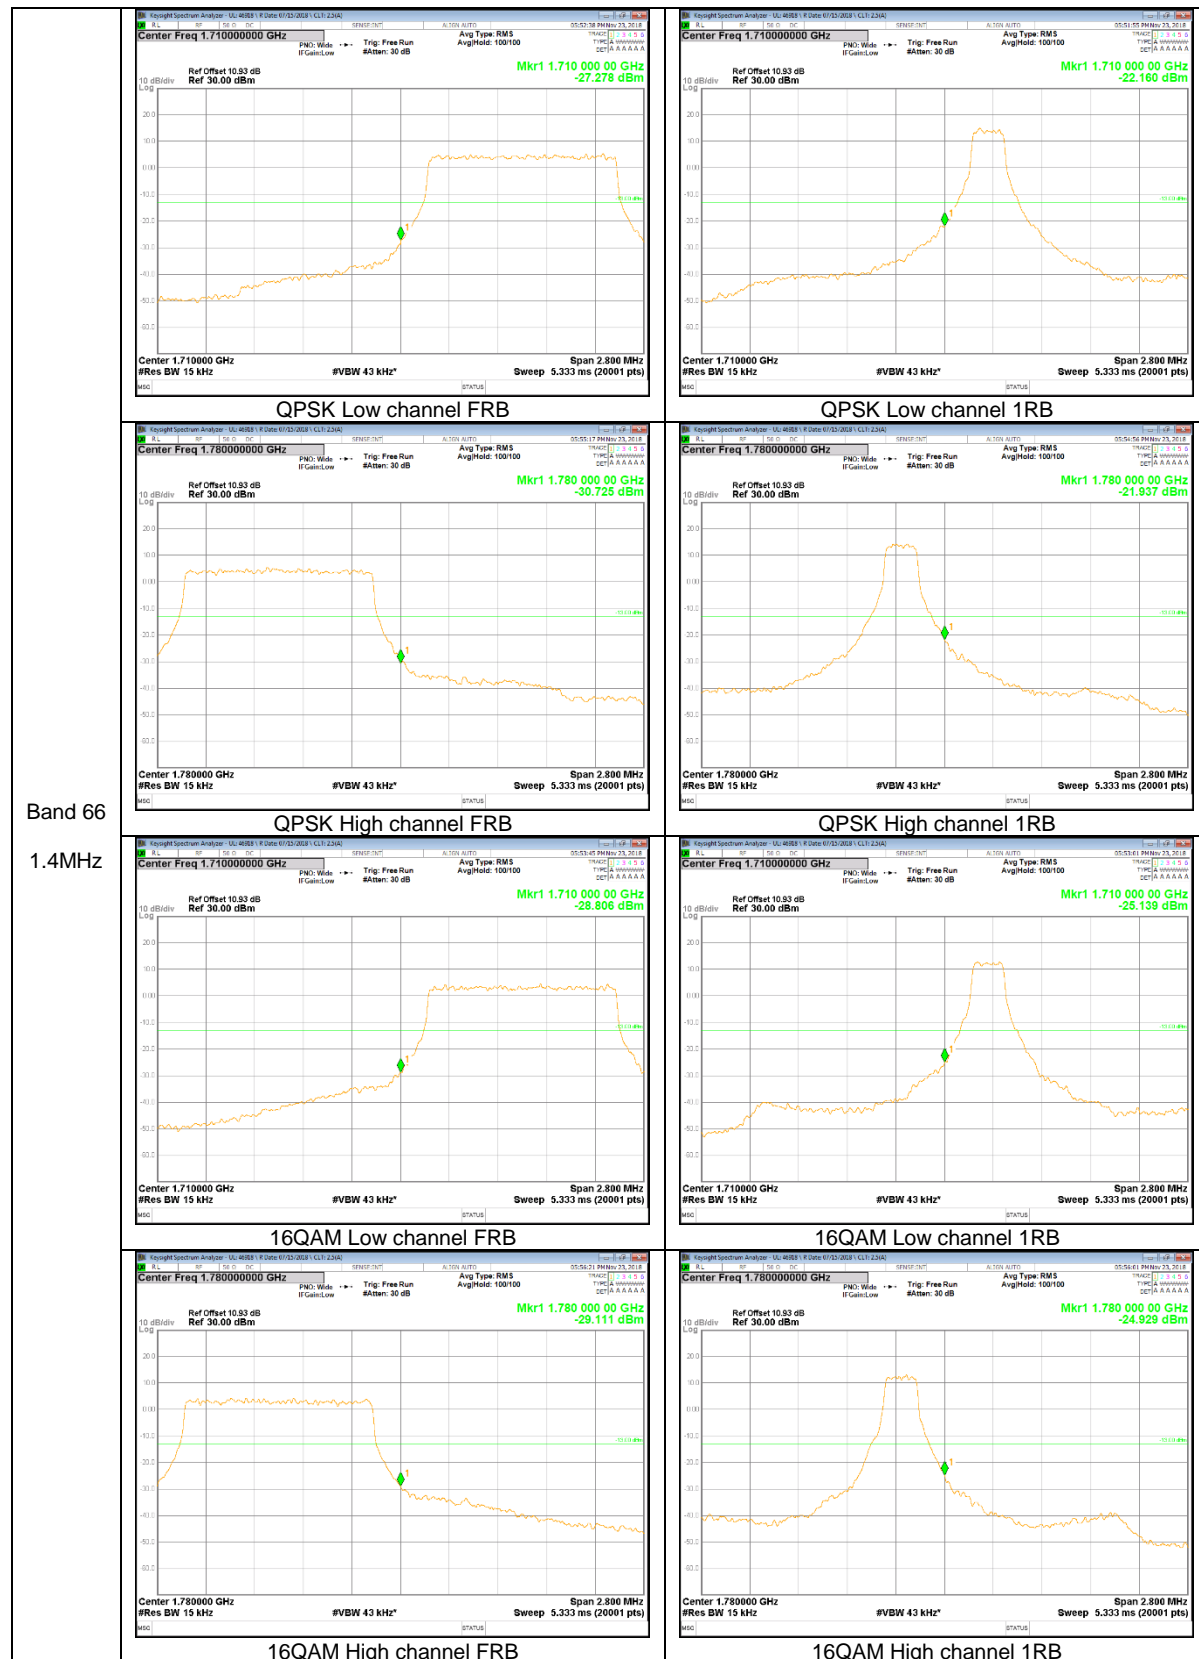

Band 25
 3MHz

Band 25
1.4MHz

LTE Band 26

Band 26
15MHz

Band 26
 10MHz

Band 26
 3MHz

LTE Band 66

Band 66
20MHz

Band 66
 3MHz

9.2. EMISSION MASK RESULT

LTE Band 7

Band 7
20MHz

Band 7
 15MHz

QPSK Low channel FRB

QPSK Low channel 1RB

QPSK High channel FRB

QPSK High channel 1RB

16QAM Low channel FRB

16QAM Low channel 1RB

16QAM High channel FRB

16QAM High channel 1RB