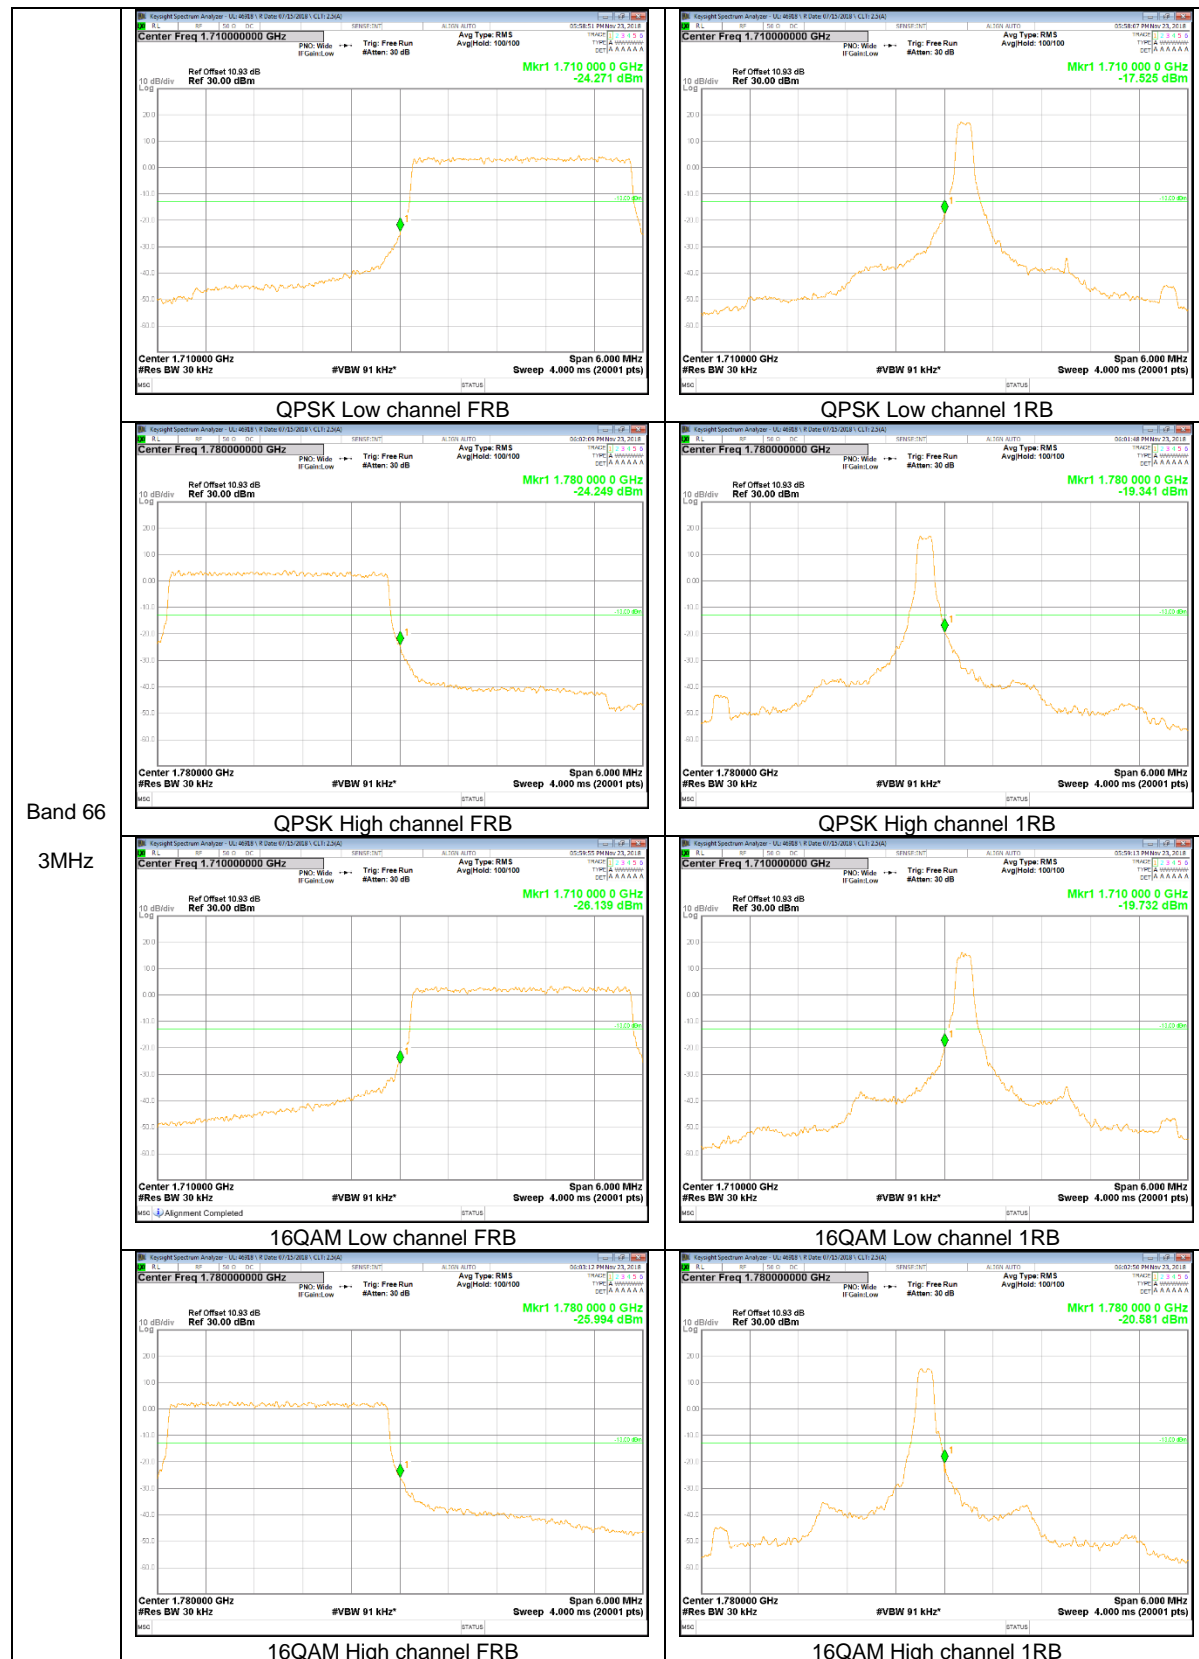

Band 25
 3MHz

Band 25
1.4MHz

LTE Band 26

Band 26
15MHz

Band 26
 10MHz

Band 26
 3MHz

LTE Band 66

Band 66
20MHz

Band 66
 3MHz

9.2. EMISSION MASK RESULT

LTE Band 7

Band 7
20MHz

Band 7
 15MHz

QPSK Low channel FRB

QPSK Low channel 1RB

QPSK High channel FRB

QPSK High channel 1RB

16QAM Low channel FRB

16QAM Low channel 1RB

16QAM High channel FRB

16QAM High channel 1RB