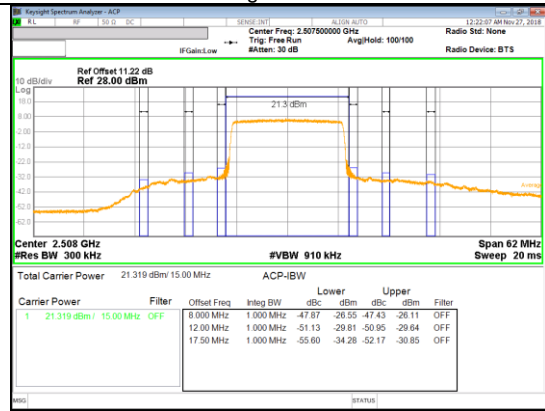

QPSK High channel FRB

16QAM Low channel FRB