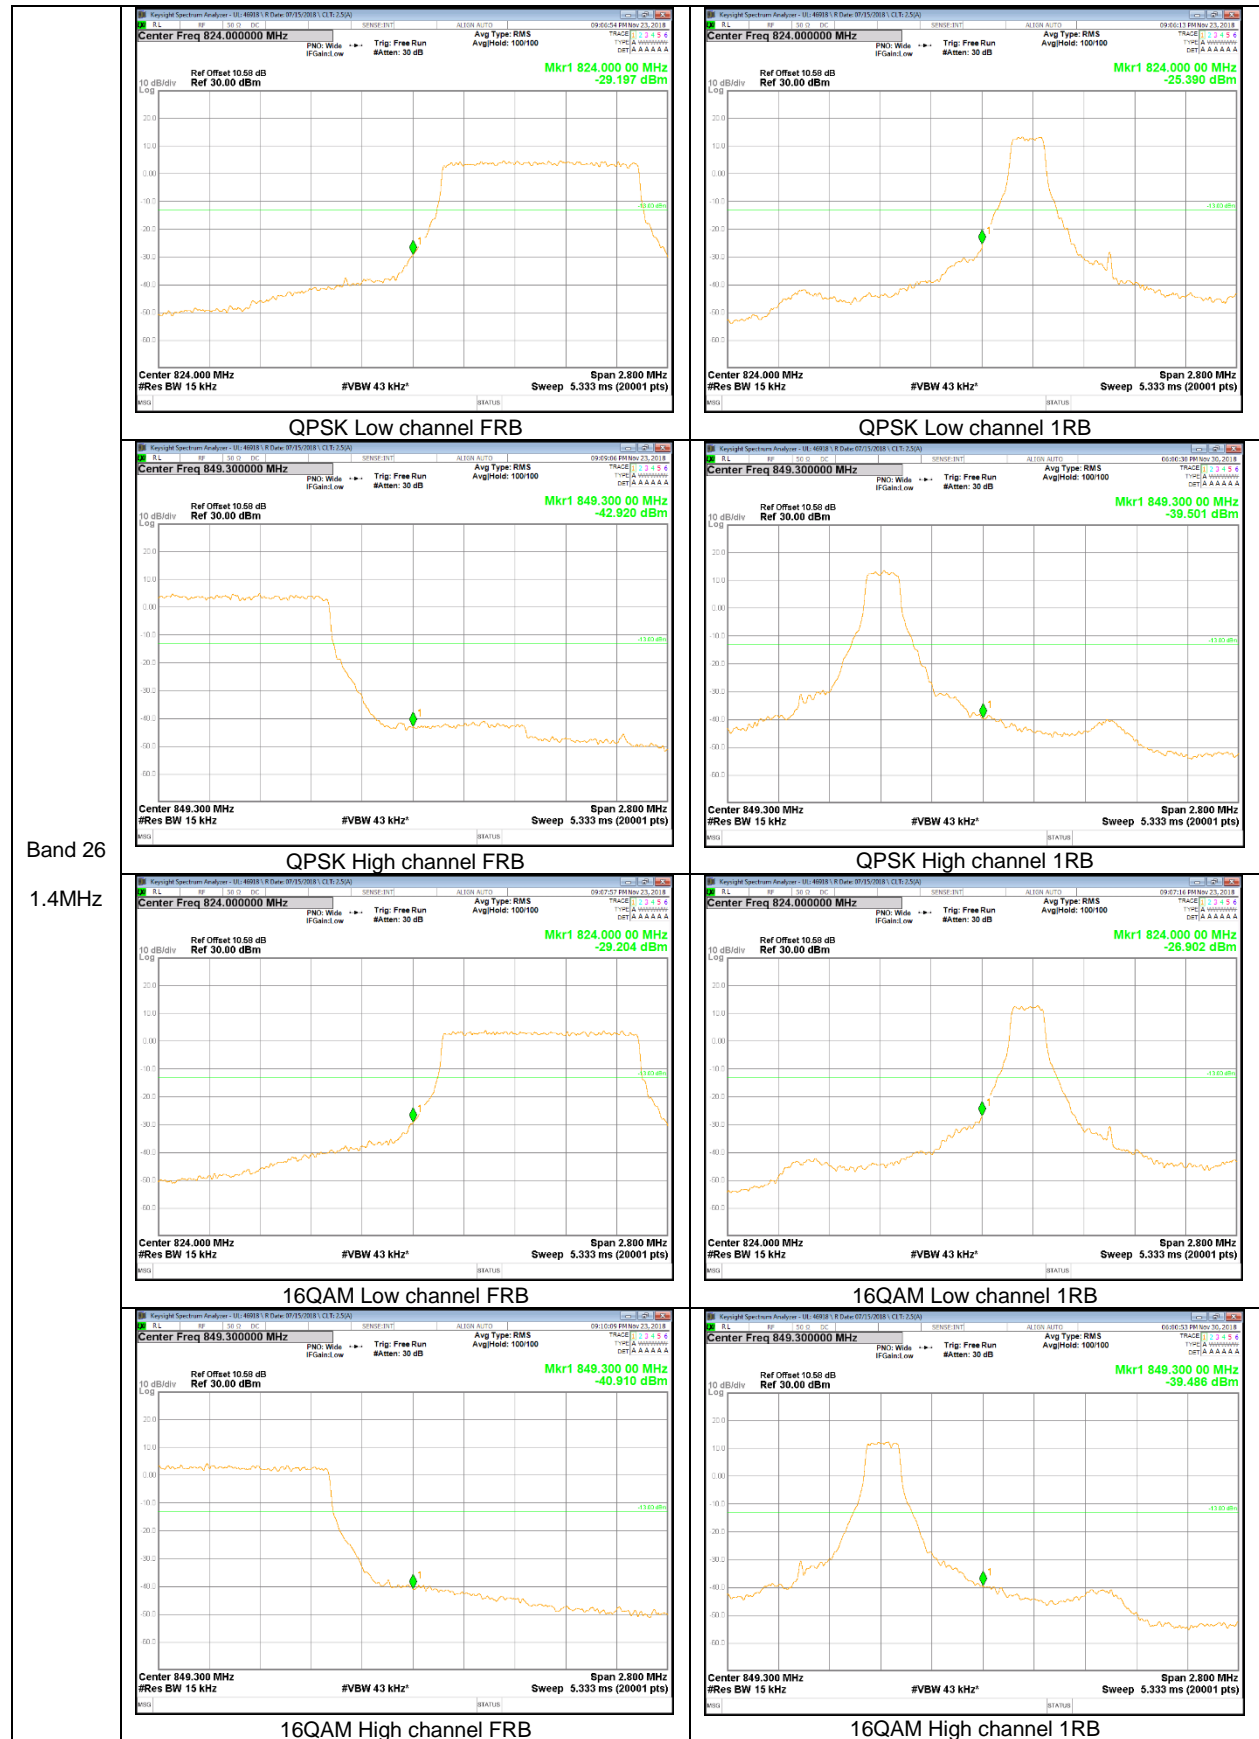

Band 25
 3MHz

Band 25
1.4MHz

LTE Band 26

Band 26
15MHz

Band 26
 10MHz

Band 26
 3MHz

LTE Band 66

Band 66
20MHz

Band 66
 3MHz

9.2. EMISSION MASK RESULT

LTE Band 7

Band 7
20MHz

Band 7
 15MHz

QPSK Low channel FRB

QPSK Low channel 1RB

QPSK High channel FRB

QPSK High channel 1RB

16QAM Low channel FRB

16QAM Low channel 1RB

16QAM High channel FRB

16QAM High channel 1RB