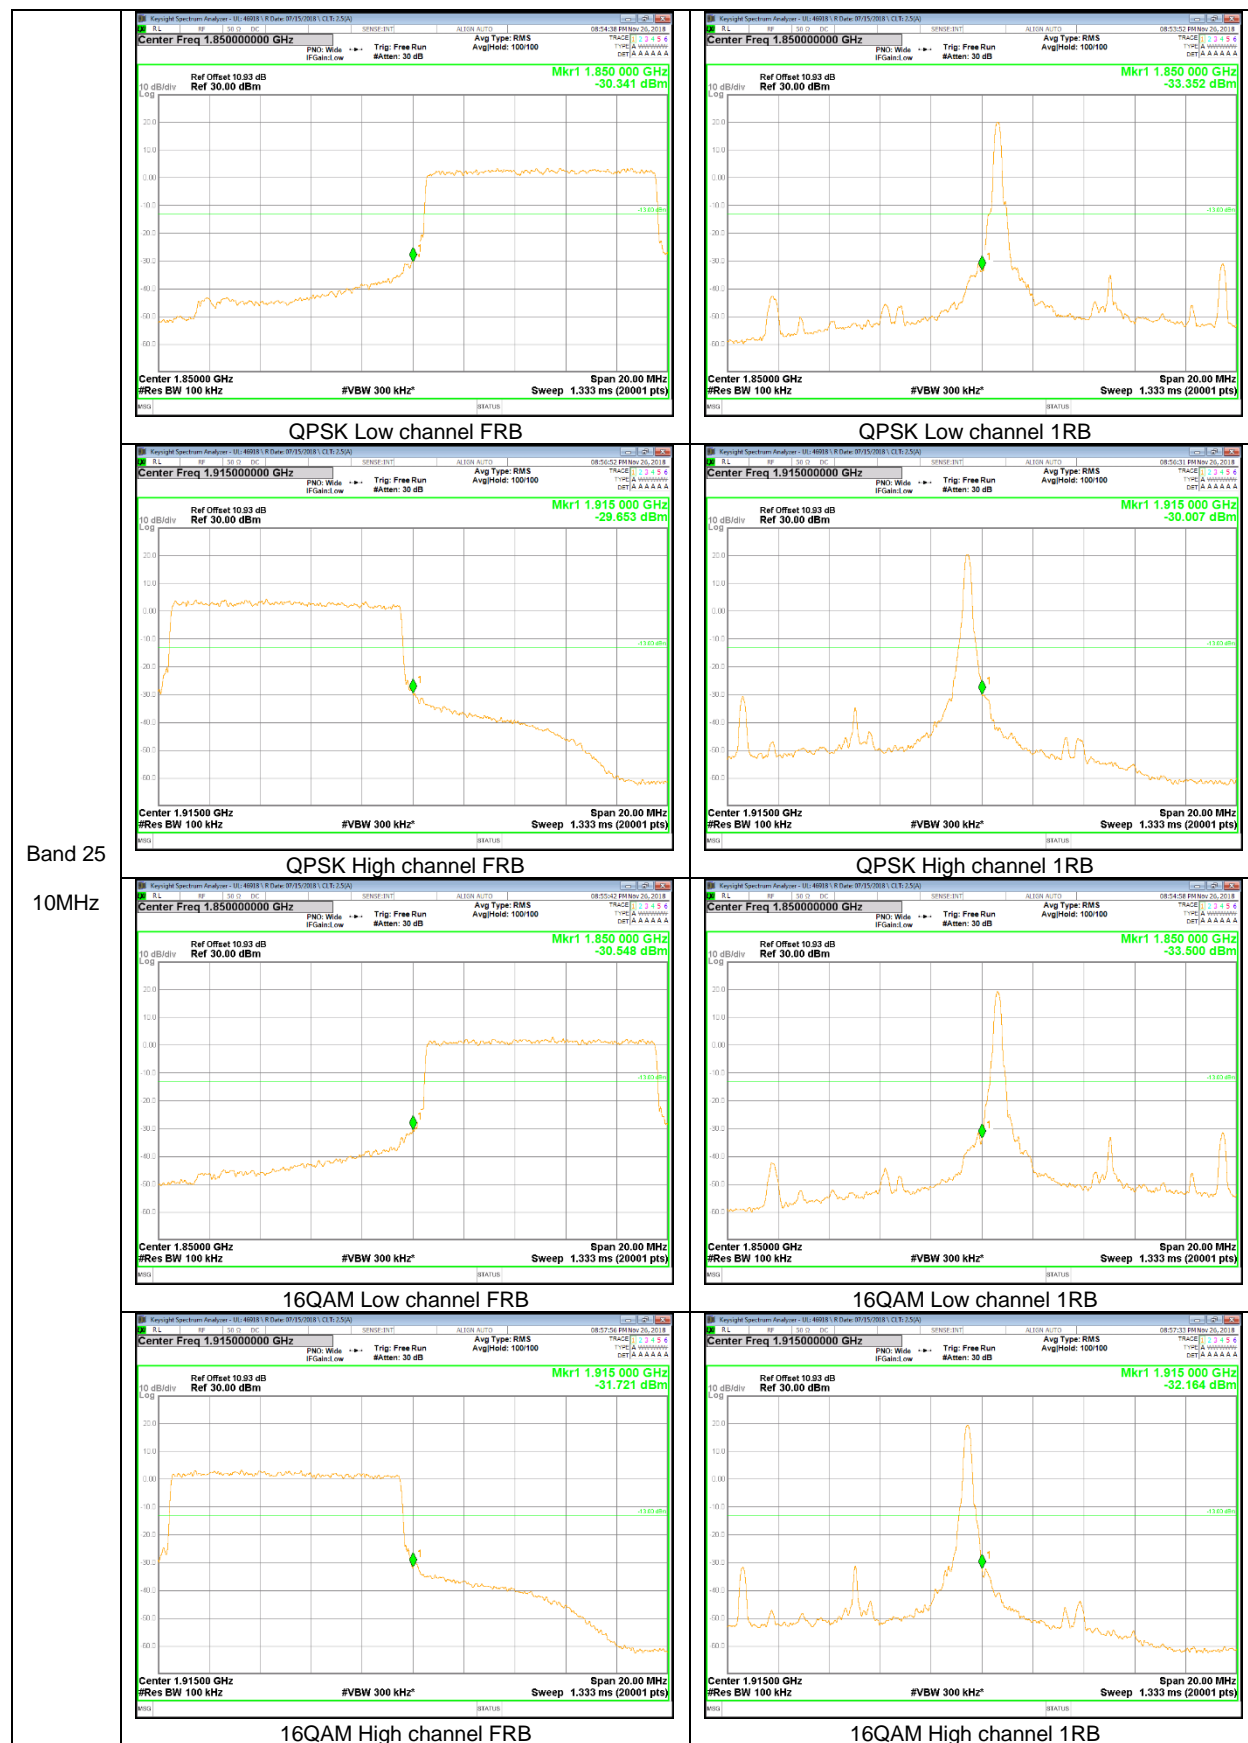

LTE Band 5

Band 5
10MHz

Band 5
 3MHz

LTE Band 12

Band 12
 10MHz

LTE Band 13

Band 13
 10MHz

Band 13
 10MHz

LTE Band 25

Band 25
 15MHz

Band 25
10MHz

Band 25
5MHz