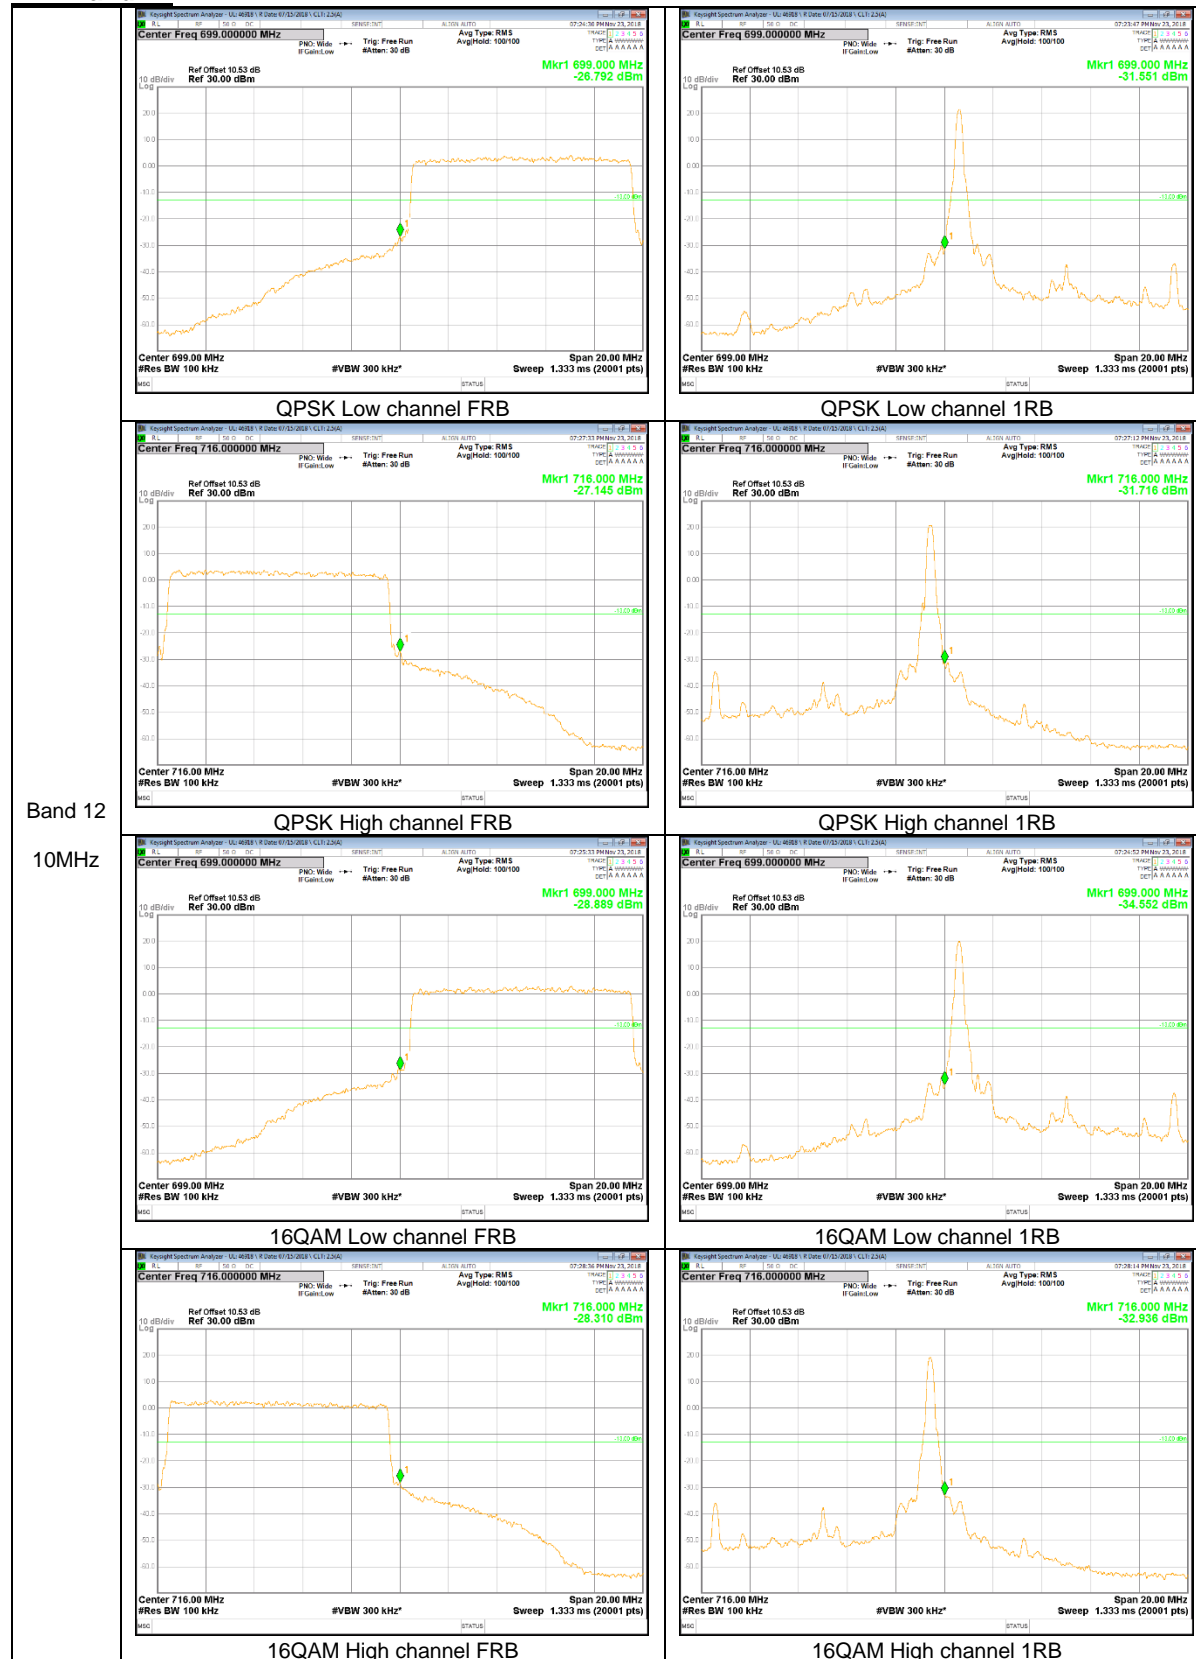

LTE Band 5

Band 5
10MHz

Band 5
 3MHz

LTE Band 12

Band 12
 10MHz

LTE Band 13

Band 13
 10MHz

Band 13
 10MHz

LTE Band 25

Band 25
 15MHz

Band 25
10MHz

Band 25
5MHz