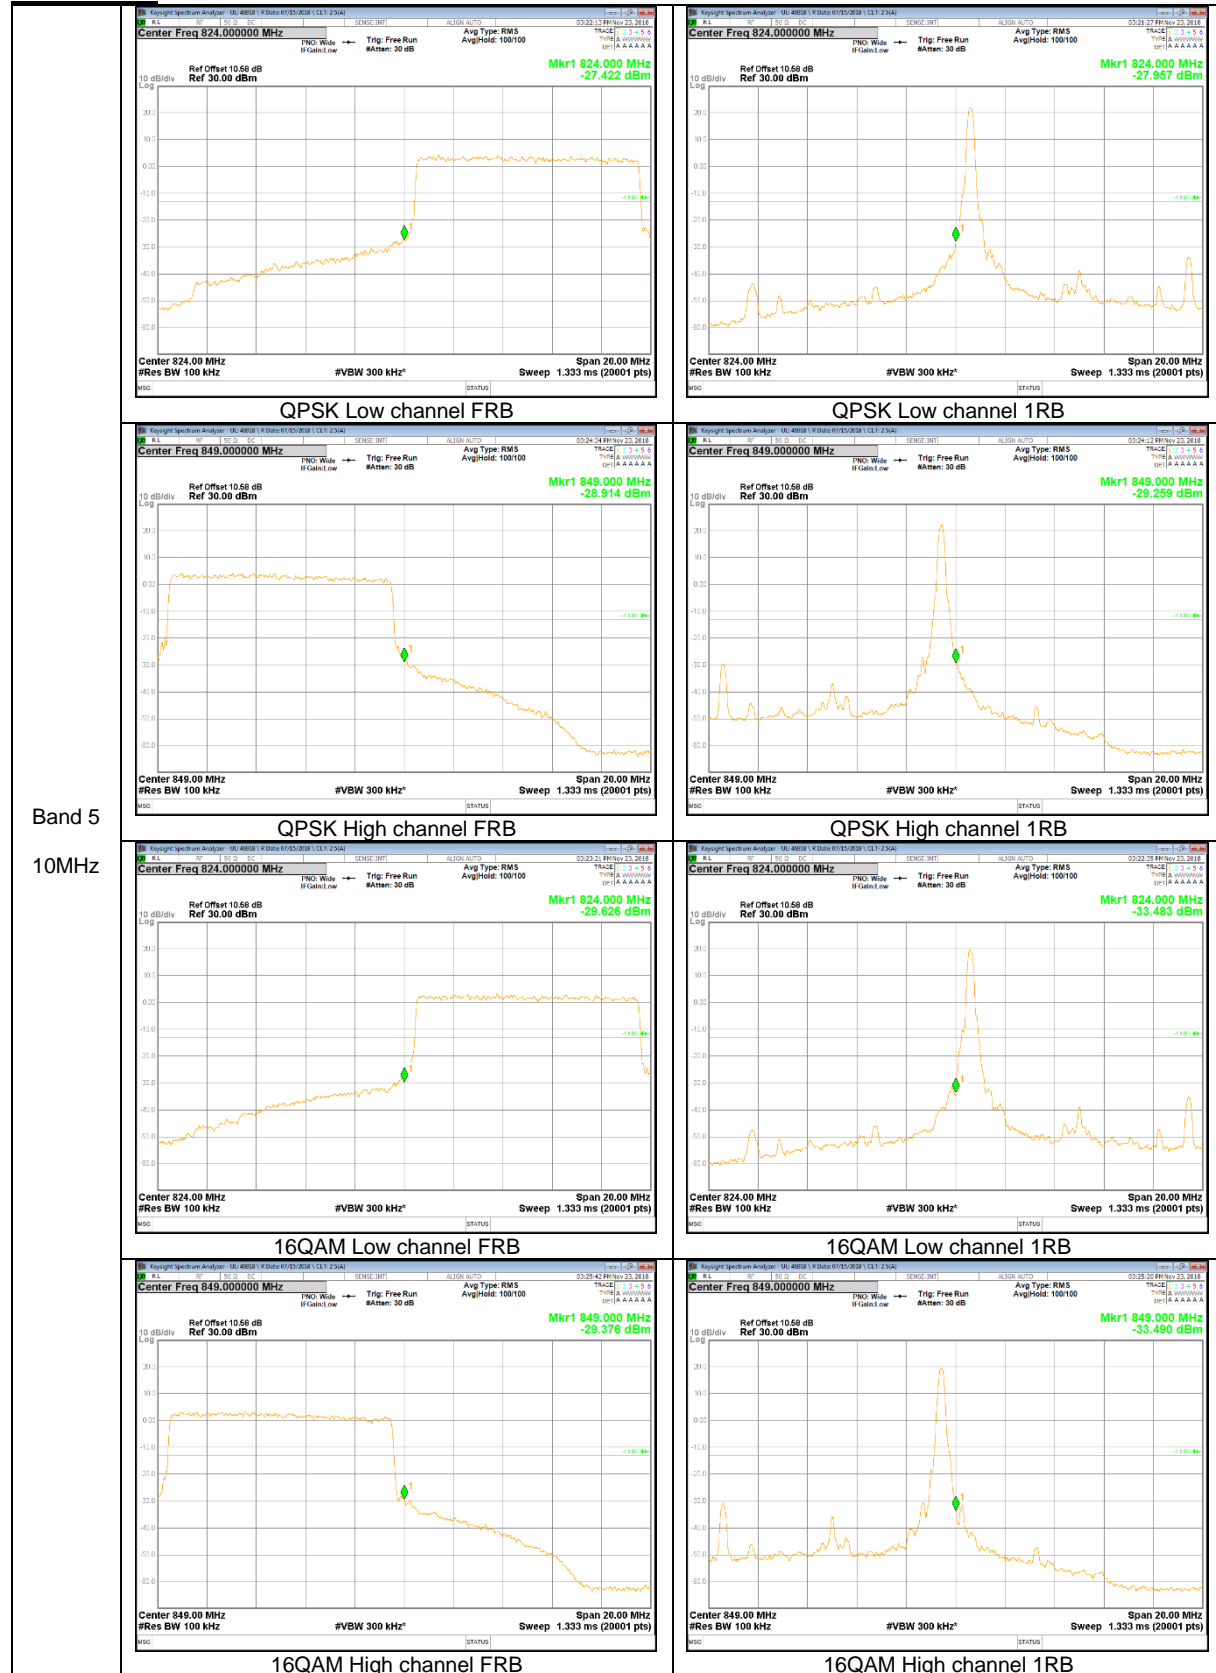

LTE Band 5

Band 5
10MHz

Band 5
 3MHz

LTE Band 12

Band 12
 10MHz

LTE Band 13

Band 13
 10MHz

Band 13
 10MHz

LTE Band 25

Band 25
 15MHz

Band 25
10MHz

Band 25
5MHz