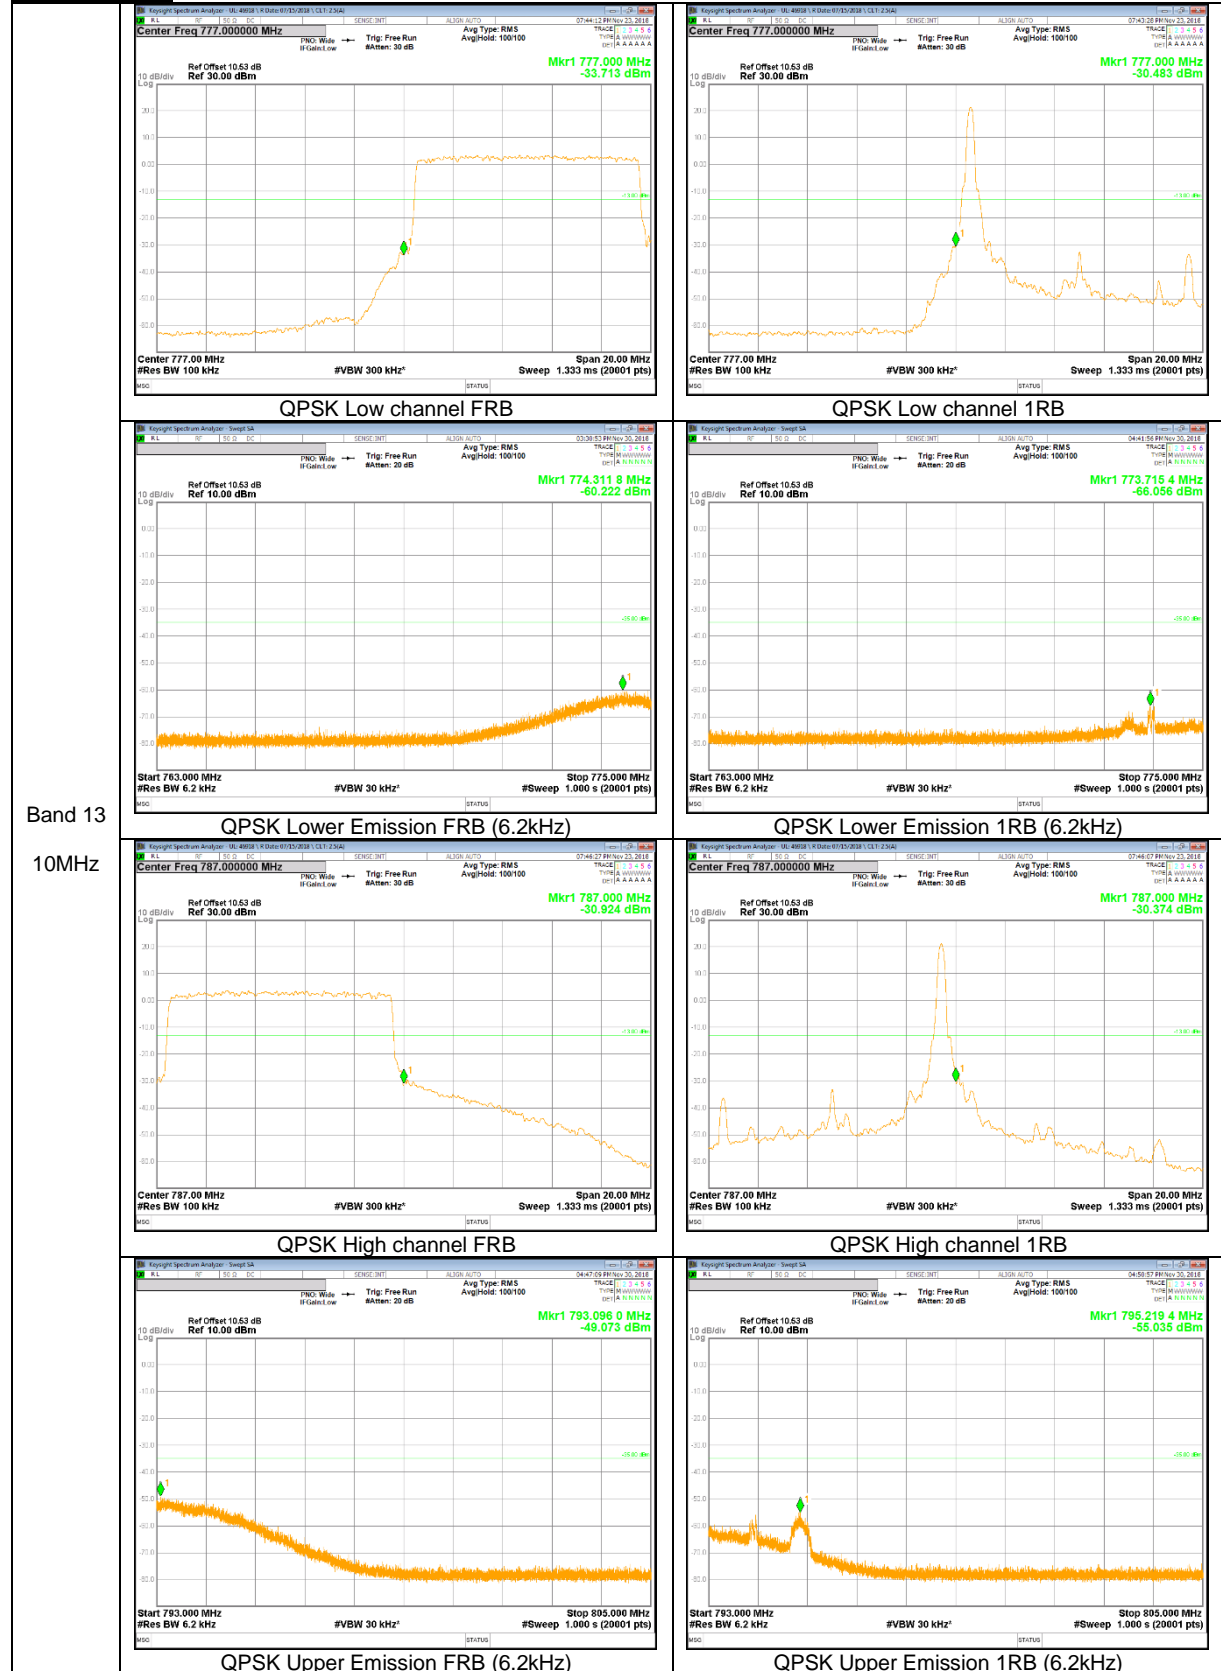

LTE Band 5

Band 5
10MHz

Band 5
 3MHz

LTE Band 12

Band 12
 10MHz

LTE Band 13

Band 13
 10MHz

Band 13
 10MHz

LTE Band 25

Band 25
 15MHz

Band 25
10MHz

Band 25
5MHz