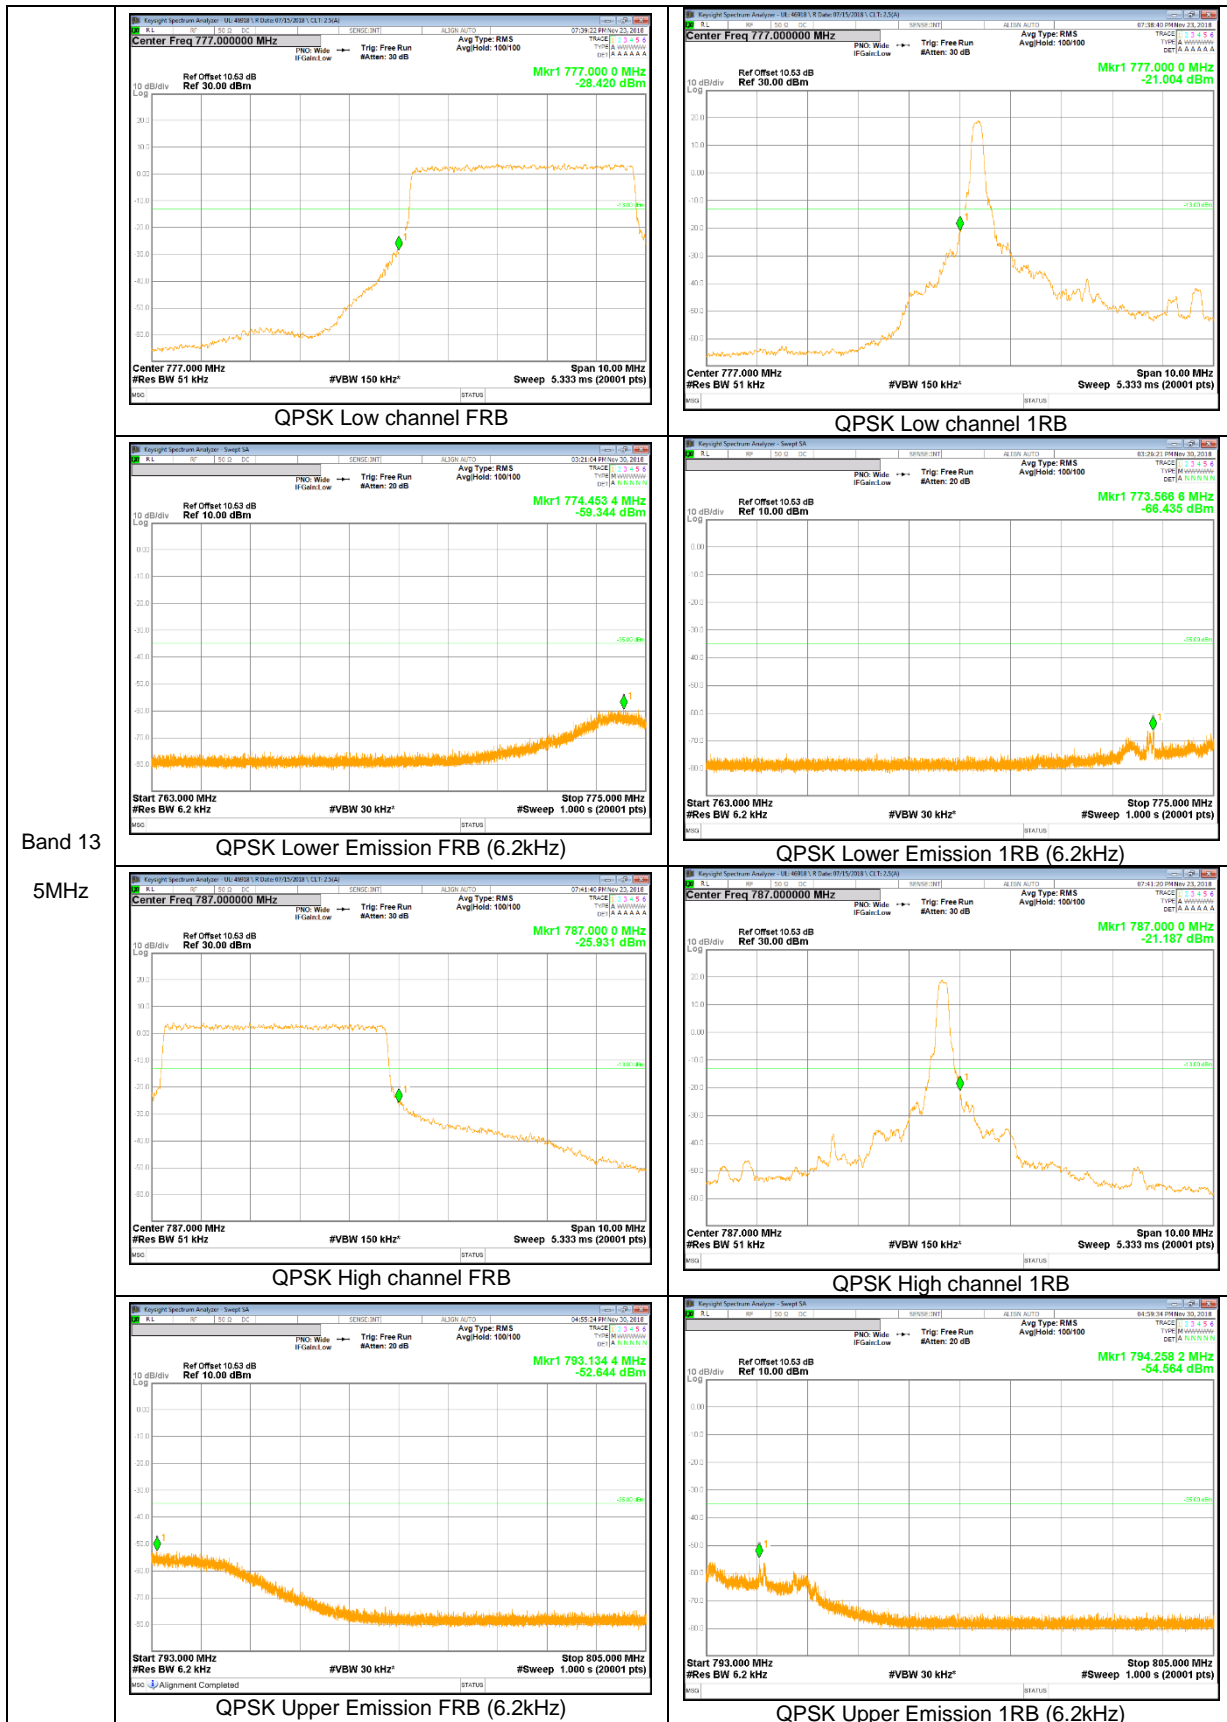

LTE Band 5

Band 5
10MHz

Band 5
 3MHz

LTE Band 12

Band 12
 10MHz

LTE Band 13

Band 13
 10MHz

Band 13
 10MHz

LTE Band 25

Band 25
 15MHz

Band 25
10MHz

Band 25
5MHz