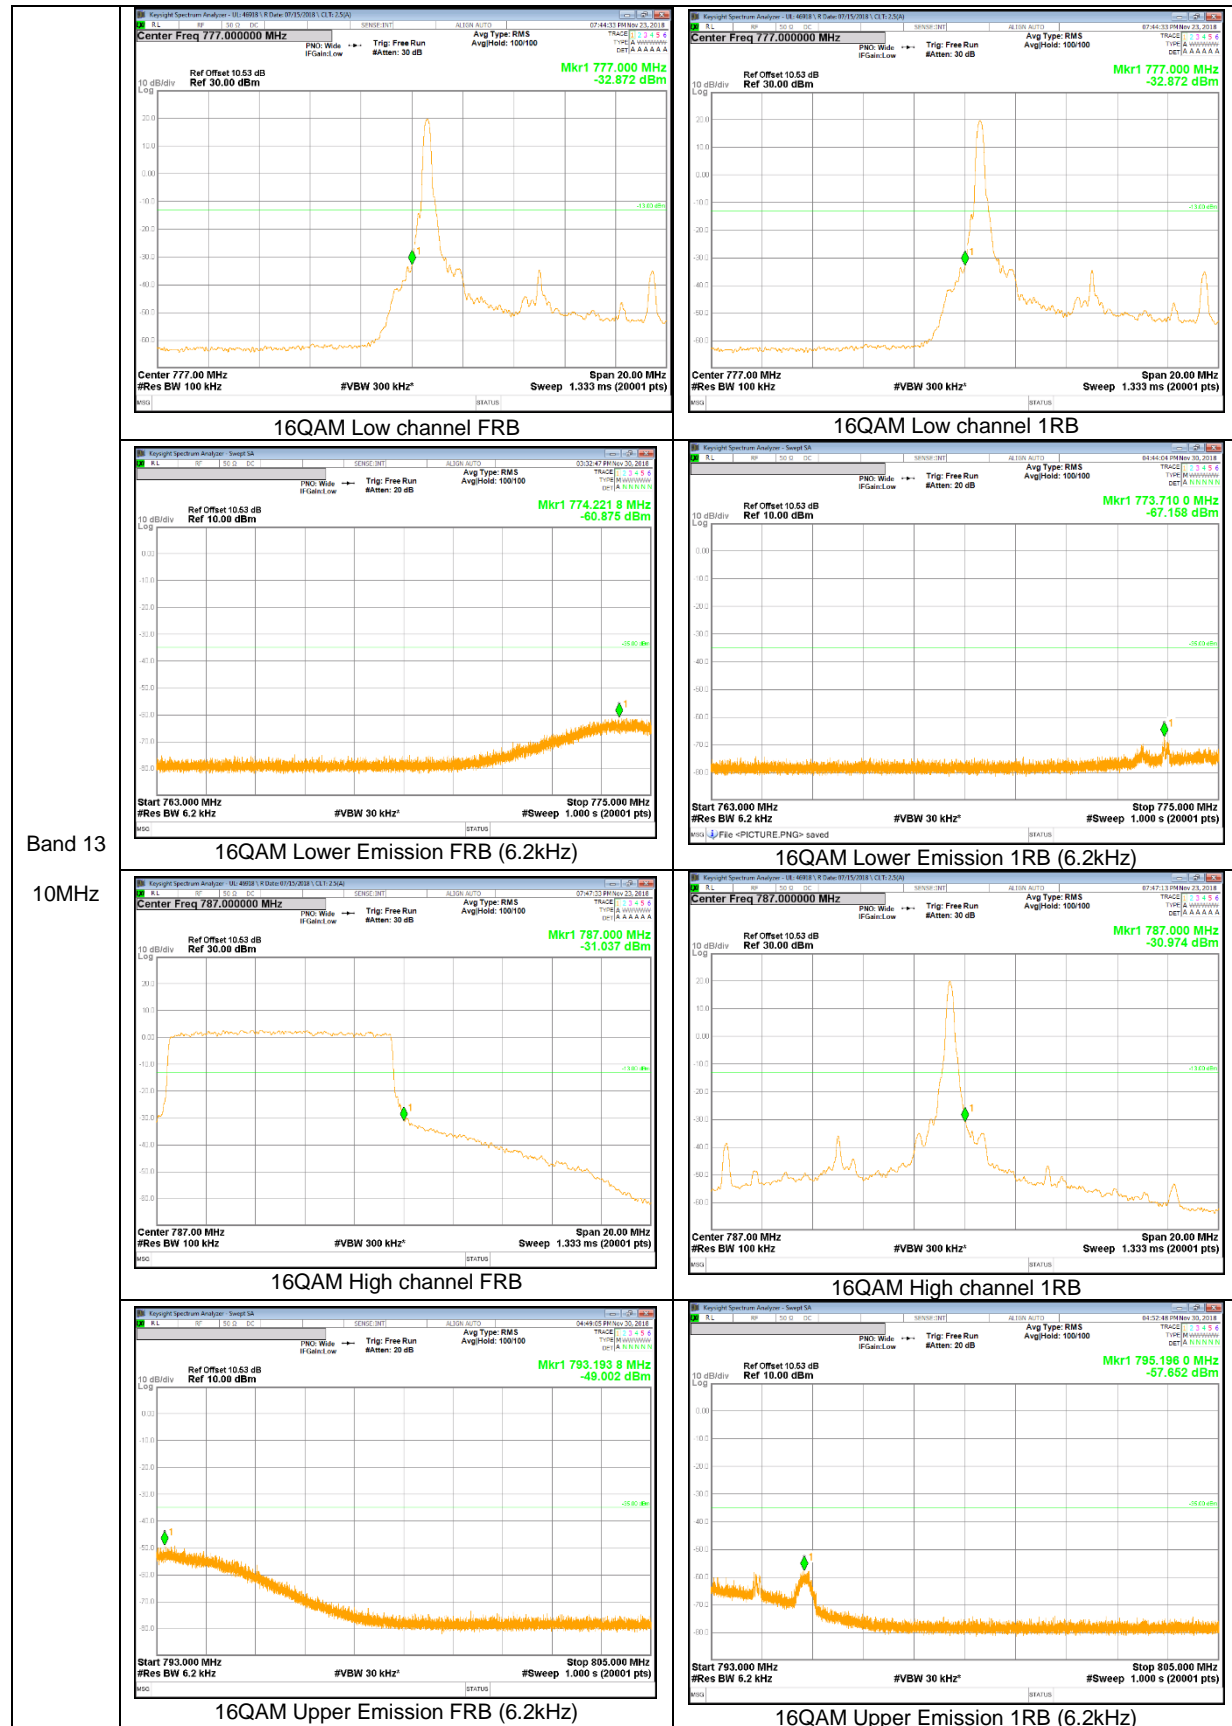

LTE Band 5

Band 5
10MHz

Band 5
 3MHz

LTE Band 12

Band 12
 10MHz

LTE Band 13

Band 13
 10MHz

Band 13
 10MHz

LTE Band 25

Band 25
 15MHz

Band 25
10MHz

Band 25
5MHz