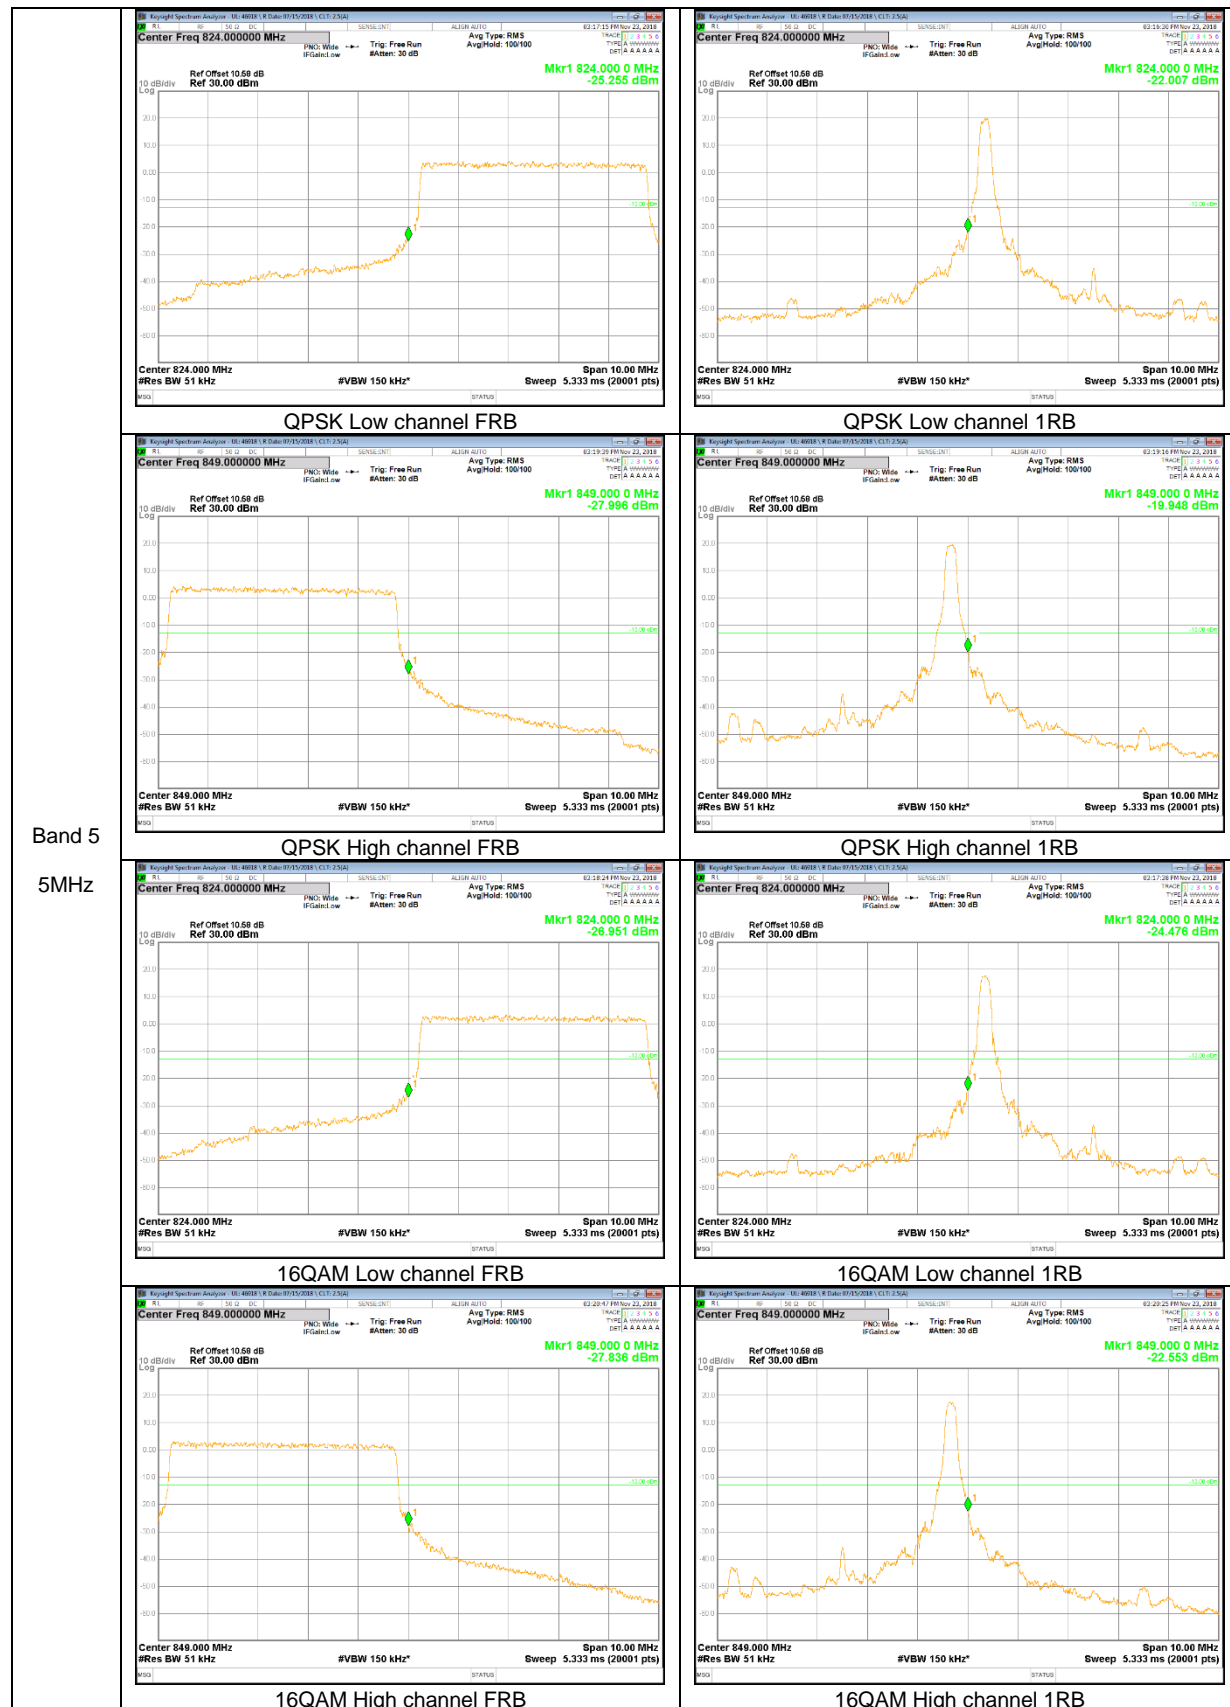

LTE Band 5

Band 5
10MHz

Band 5
 3MHz

LTE Band 12

Band 12
 10MHz

LTE Band 13

Band 13
 10MHz

Band 13
 10MHz

LTE Band 25

Band 25
 15MHz

Band 25
10MHz

Band 25
5MHz