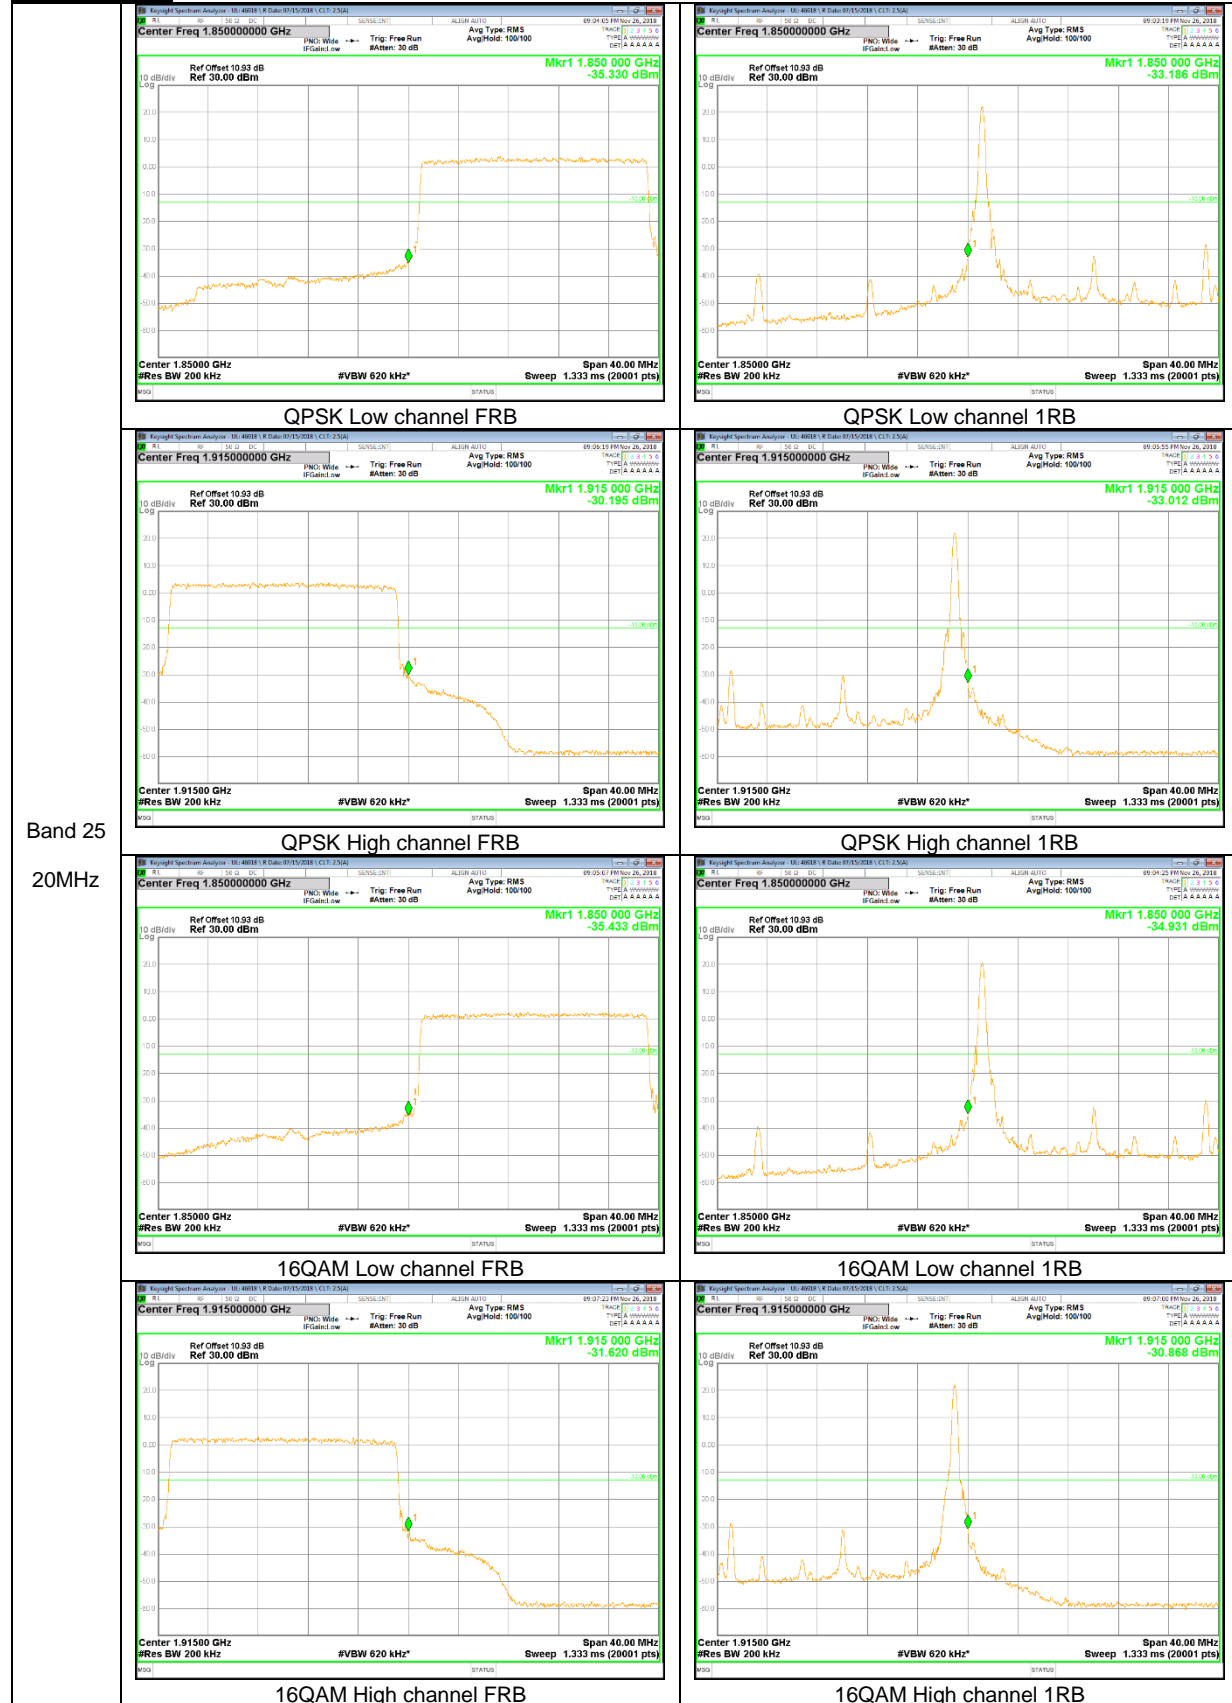

LTE Band 5

Band 5
10MHz

Band 5
 3MHz

LTE Band 12

Band 12
 10MHz

LTE Band 13

Band 13
 10MHz

Band 13
 10MHz

LTE Band 25

Band 25
 15MHz

Band 25
10MHz

Band 25
5MHz