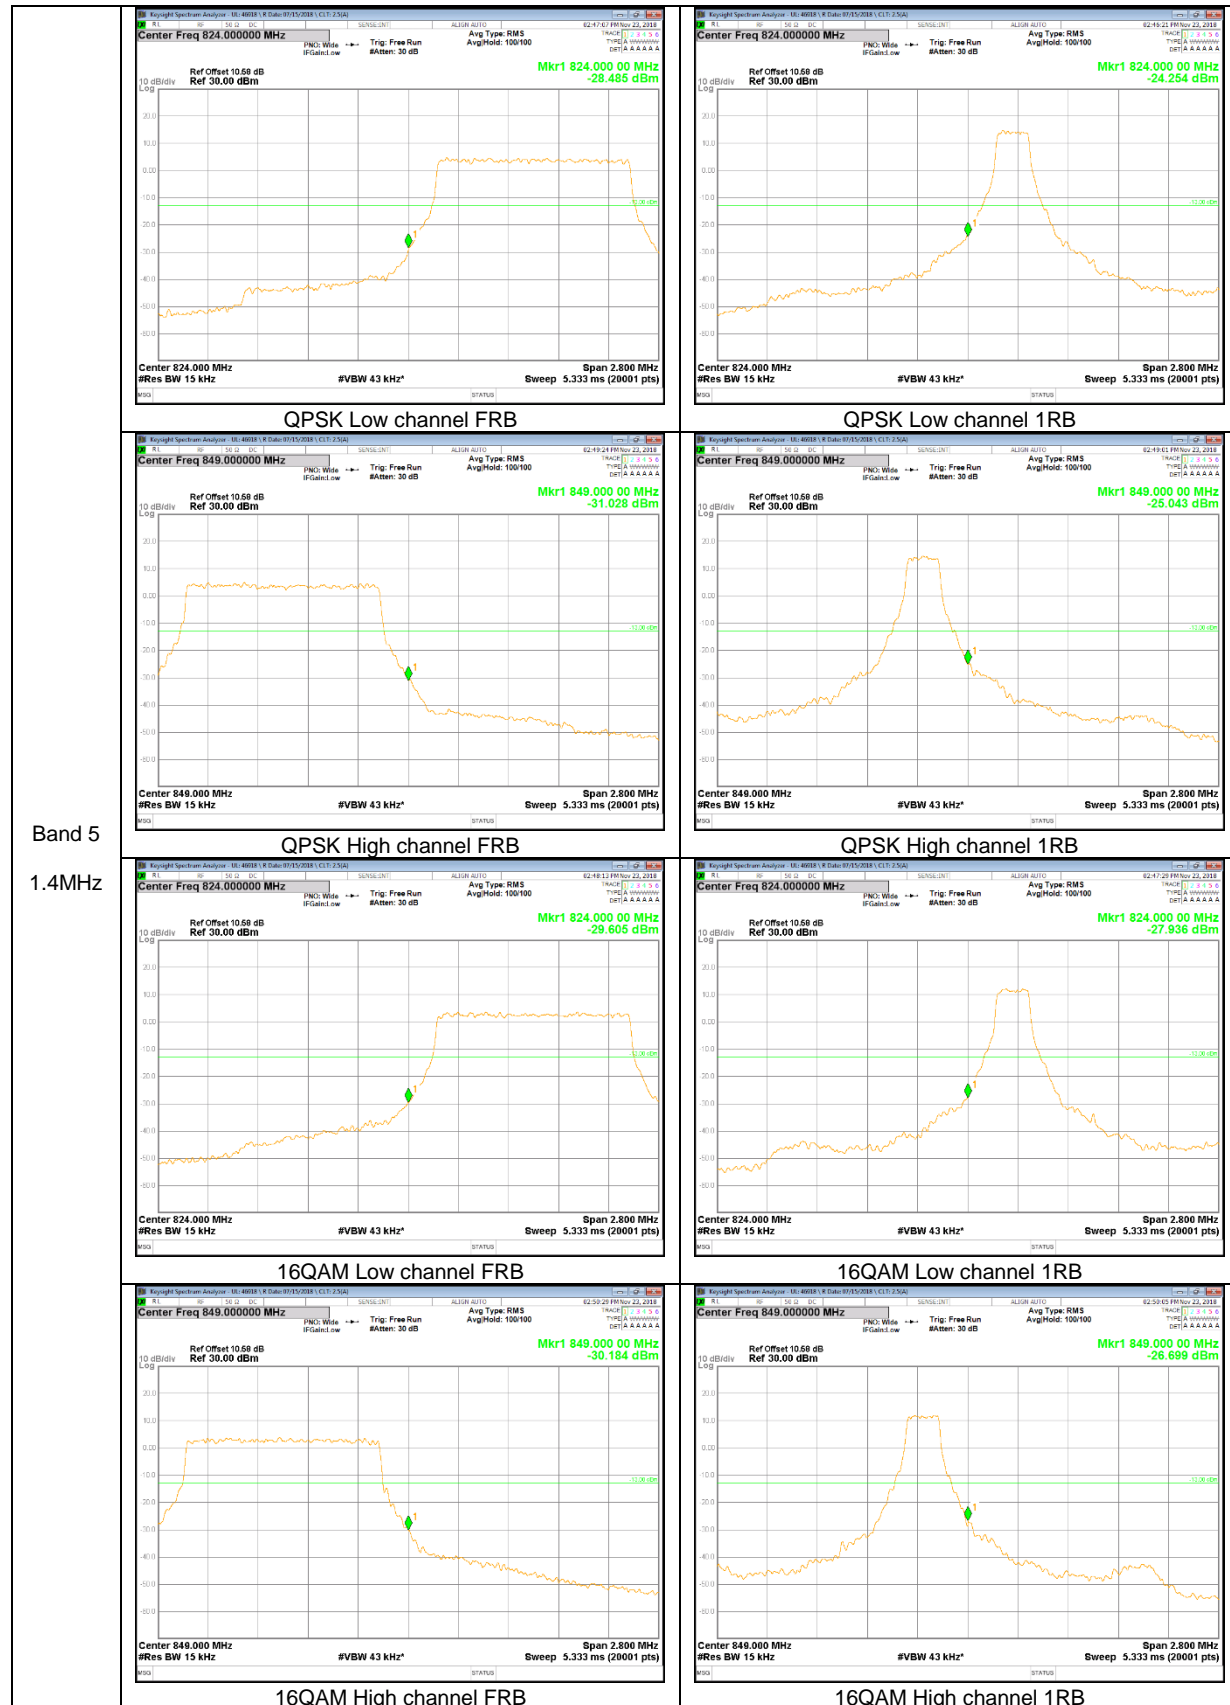

LTE Band 5

Band 5
10MHz

Band 5
 3MHz

LTE Band 12

Band 12
 10MHz

LTE Band 13

Band 13
 10MHz

Band 13
 10MHz

LTE Band 25

Band 25
 15MHz

Band 25
10MHz

Band 25
5MHz