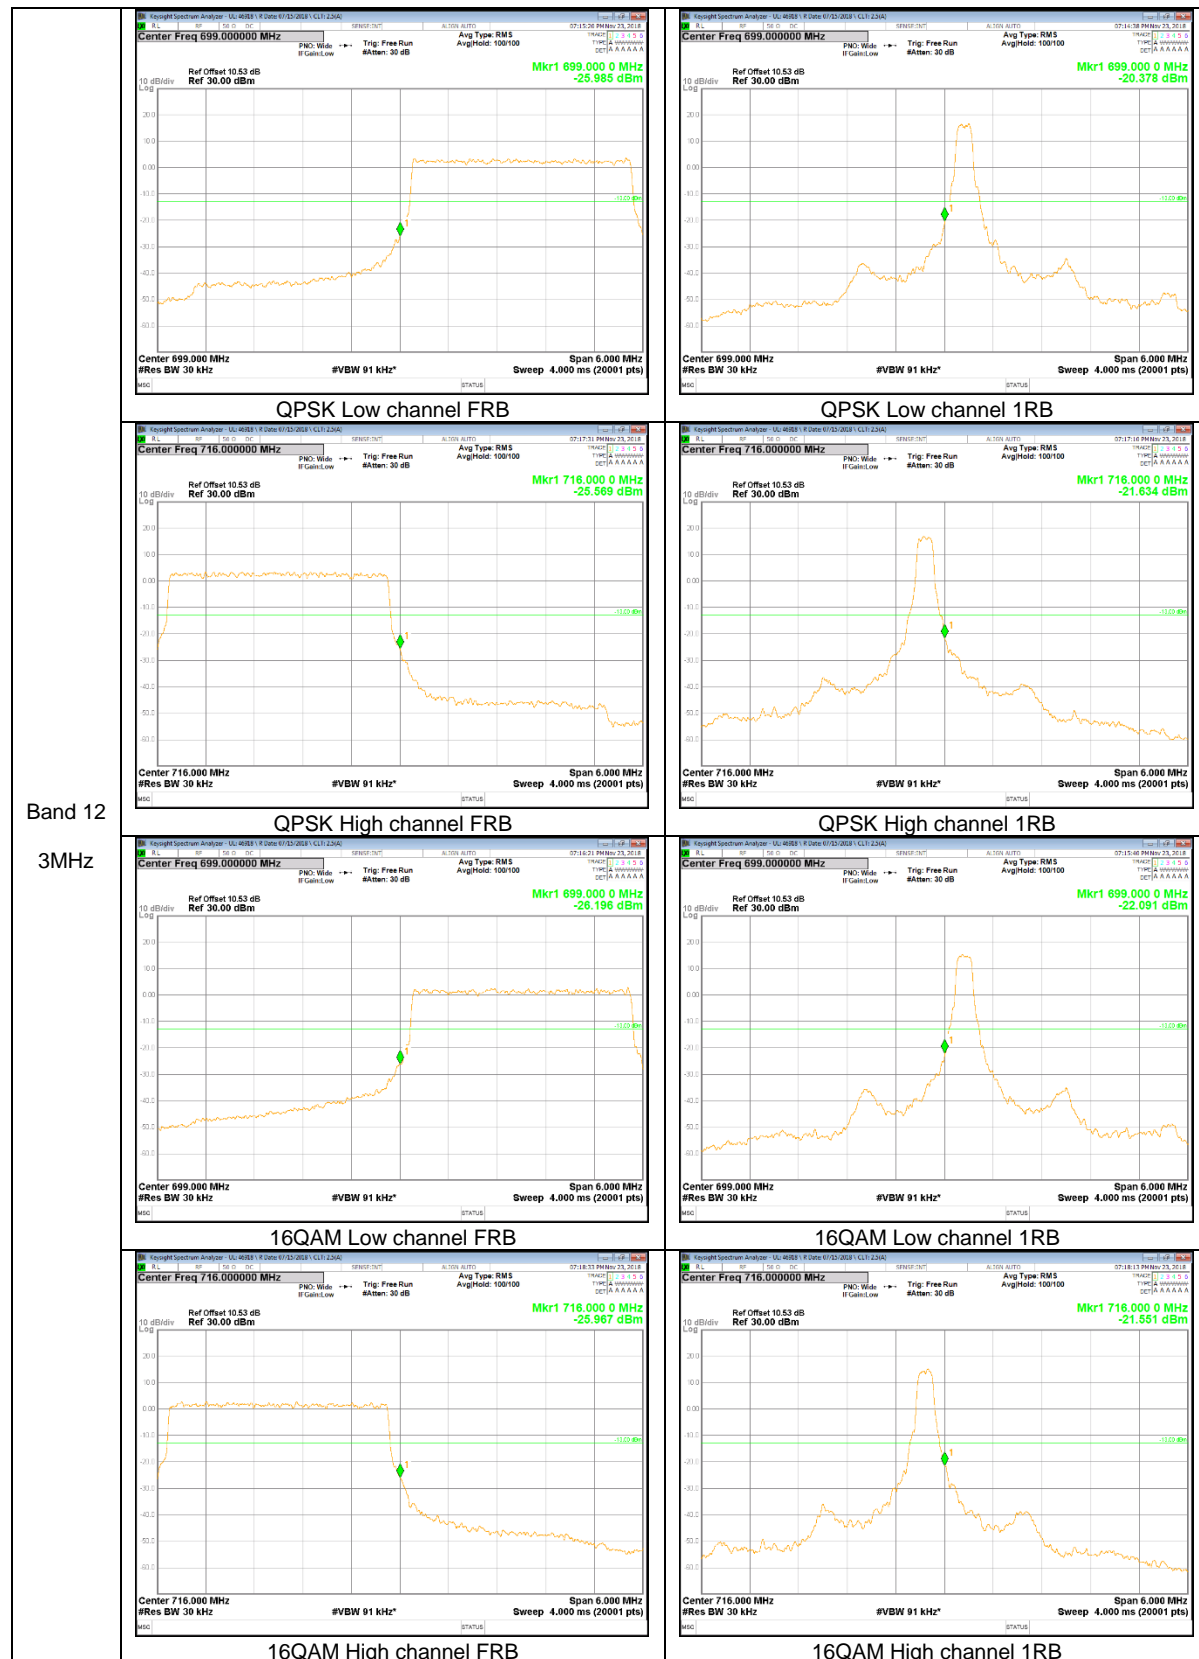

LTE Band 5

Band 5
10MHz

Band 5
 3MHz

LTE Band 12

Band 12
 10MHz

LTE Band 13

Band 13
 10MHz

Band 13
 10MHz

LTE Band 25

Band 25
 15MHz

Band 25
10MHz

Band 25
5MHz