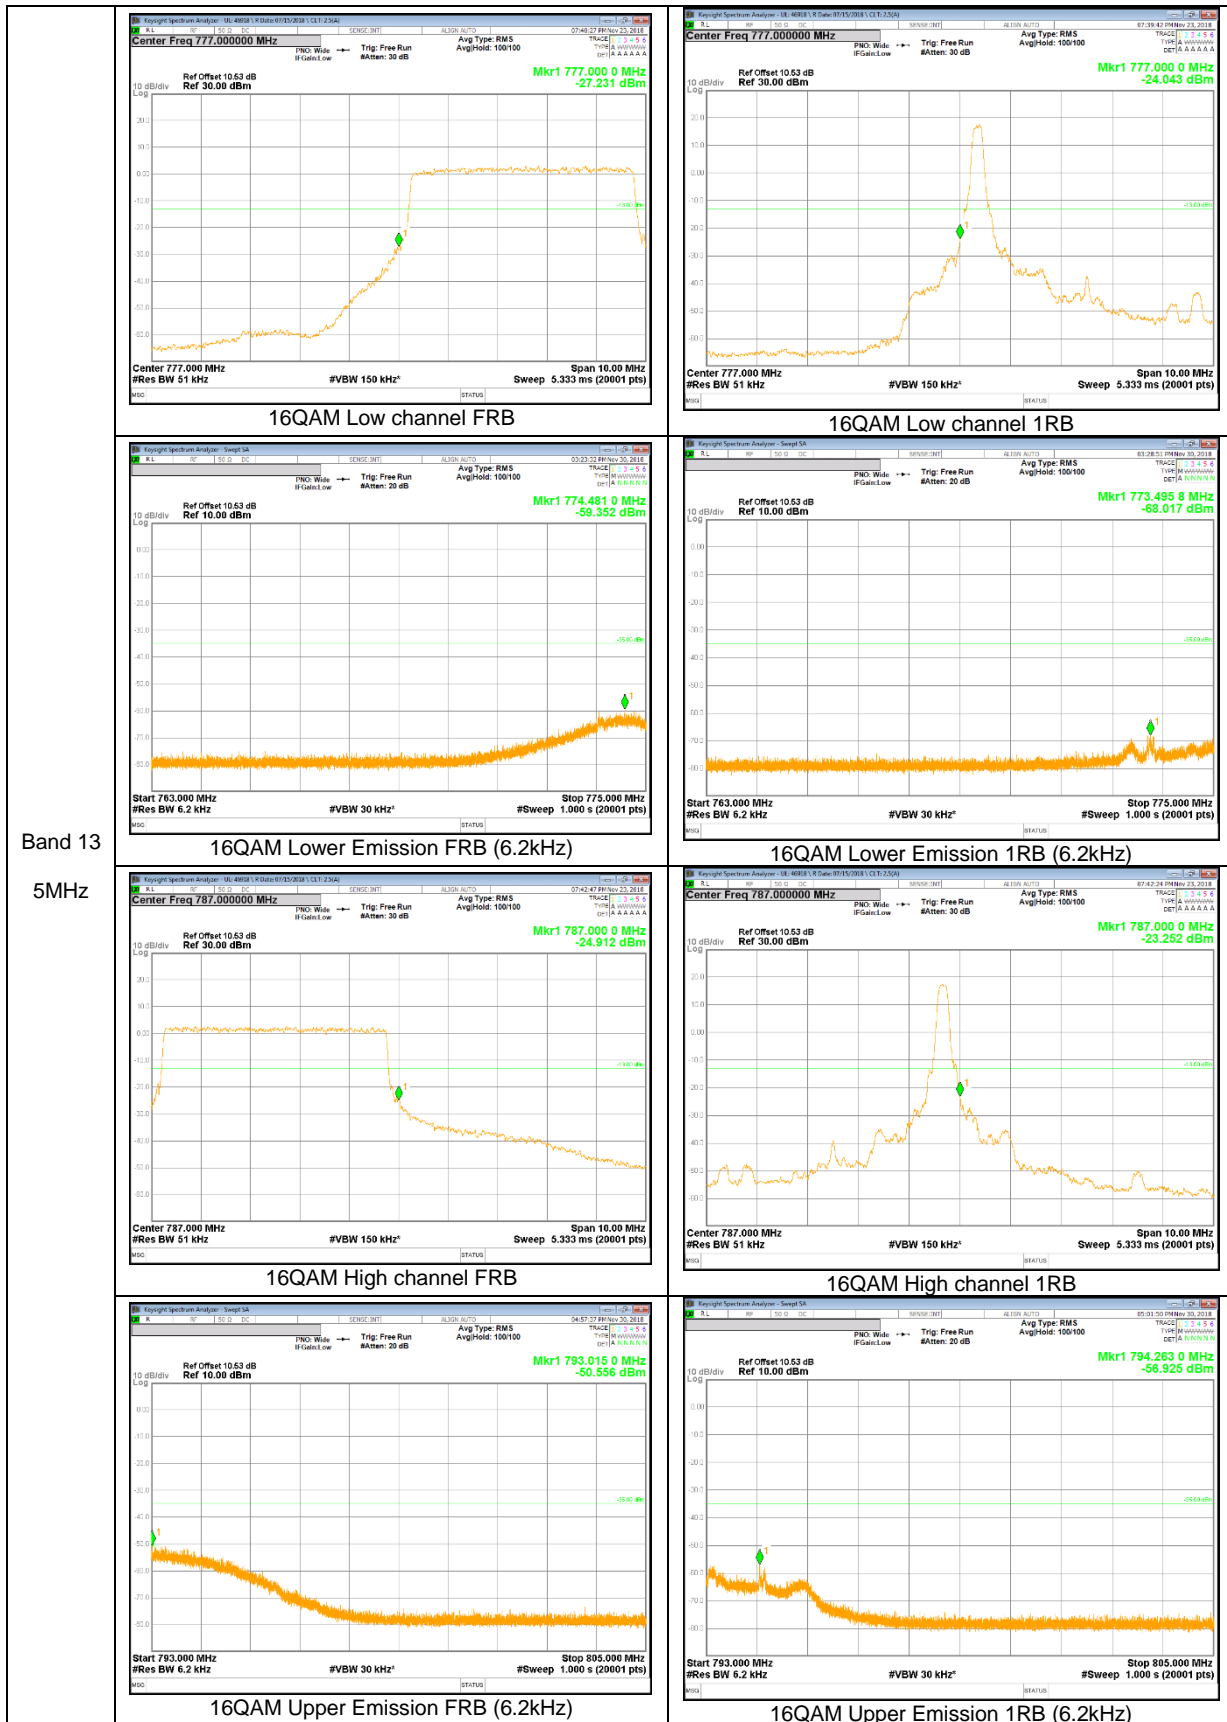

LTE Band 5

Band 5
10MHz

Band 5
 3MHz

LTE Band 12

Band 12
 10MHz

LTE Band 13

Band 13
 10MHz

Band 13
 10MHz

LTE Band 25

Band 25
 15MHz

Band 25
10MHz

Band 25
5MHz