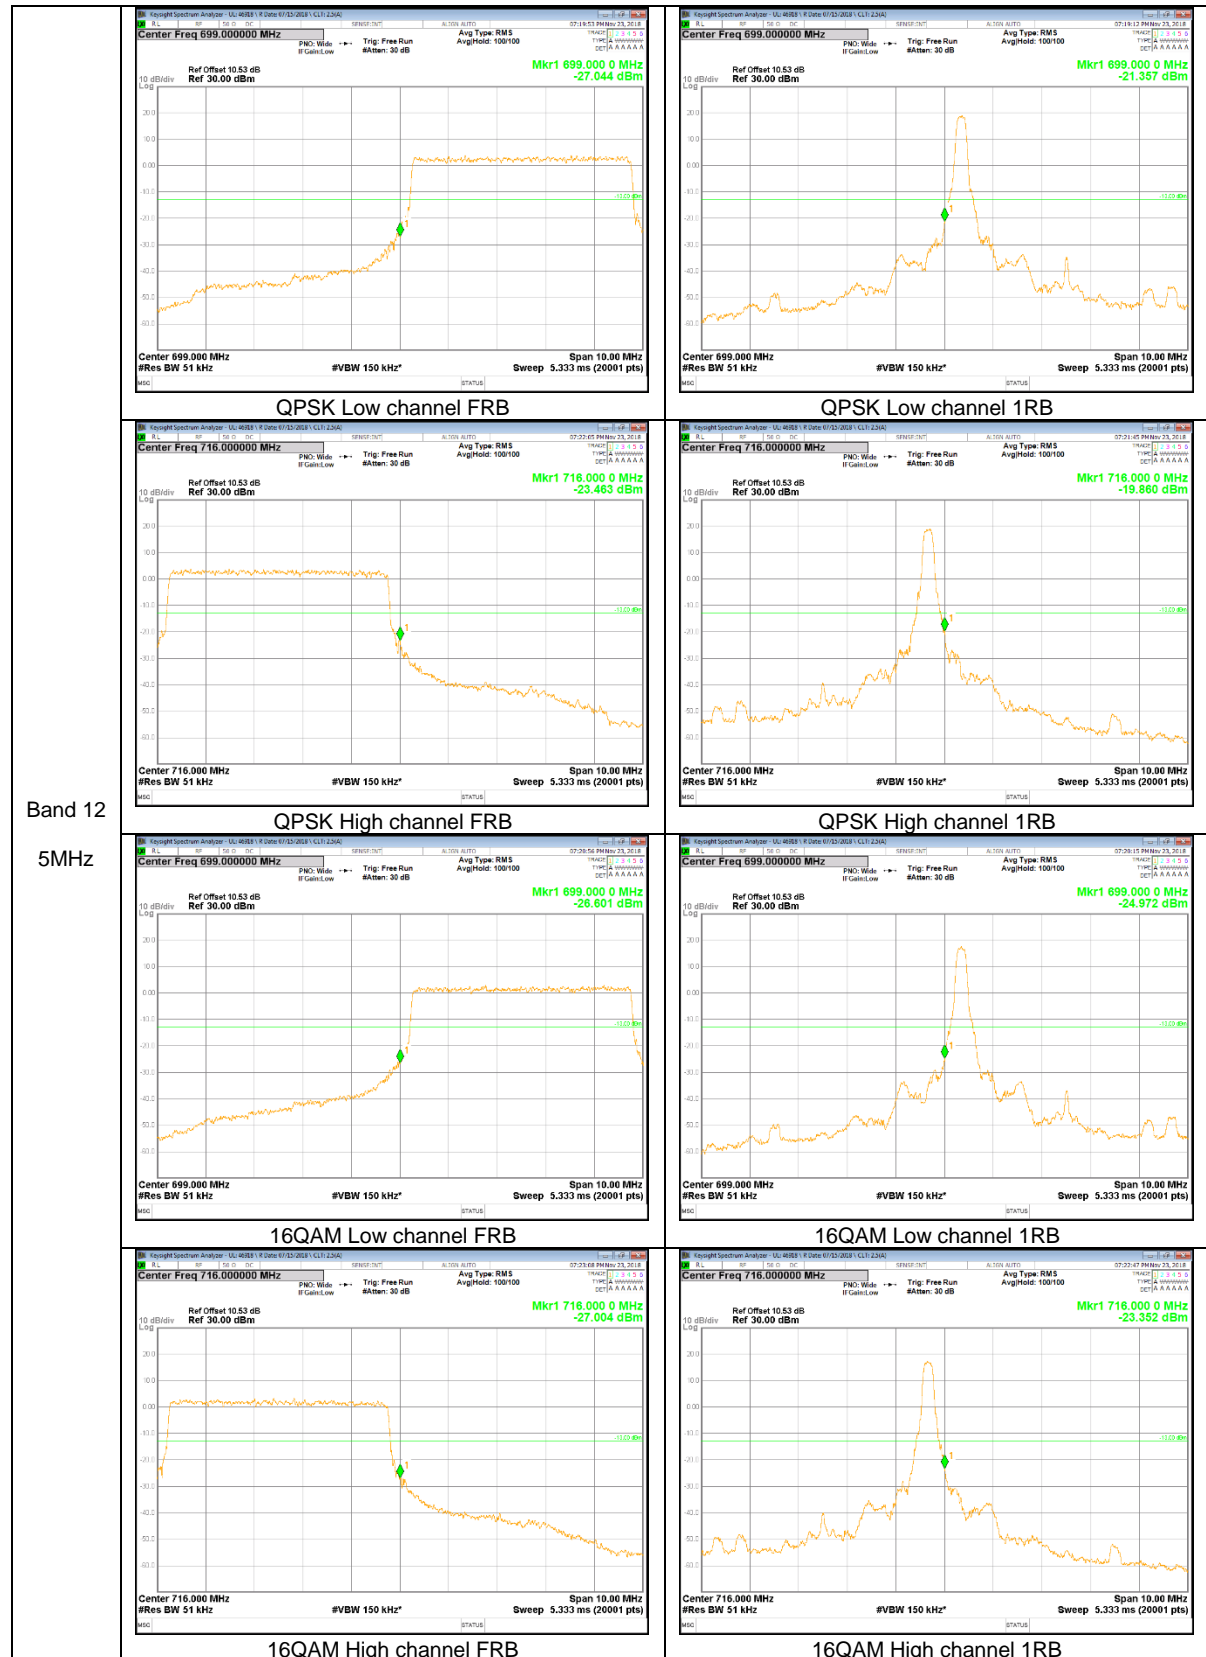

LTE Band 5

Band 5
10MHz

Band 5
 3MHz

LTE Band 12

Band 12
 10MHz

LTE Band 13

Band 13
 10MHz

Band 13
 10MHz

LTE Band 25

Band 25
 15MHz

Band 25
10MHz

Band 25
5MHz