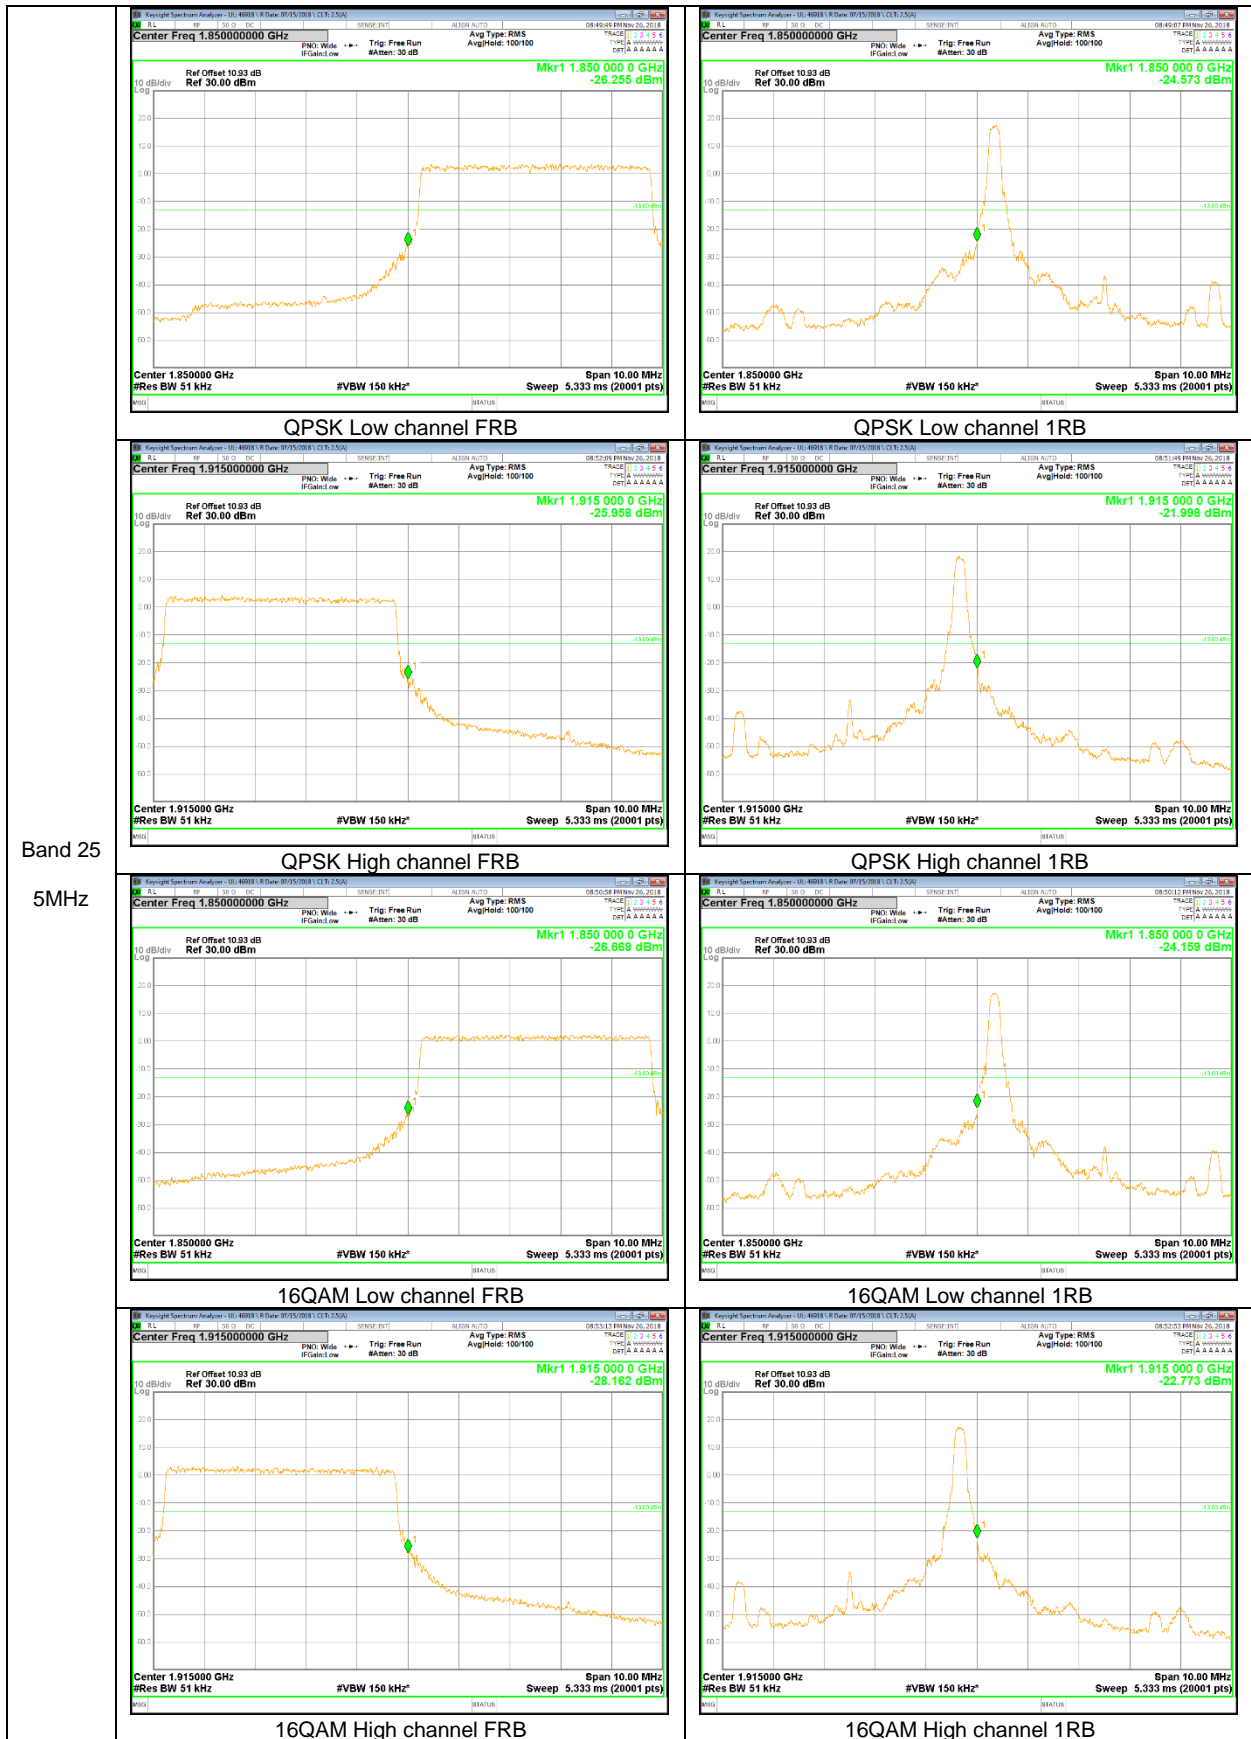

LTE Band 5

Band 5
10MHz

Band 5
 3MHz

LTE Band 12

Band 12
 10MHz

LTE Band 13

Band 13
 10MHz

Band 13
 10MHz

LTE Band 25

Band 25
 15MHz

Band 25
10MHz

Band 25
5MHz