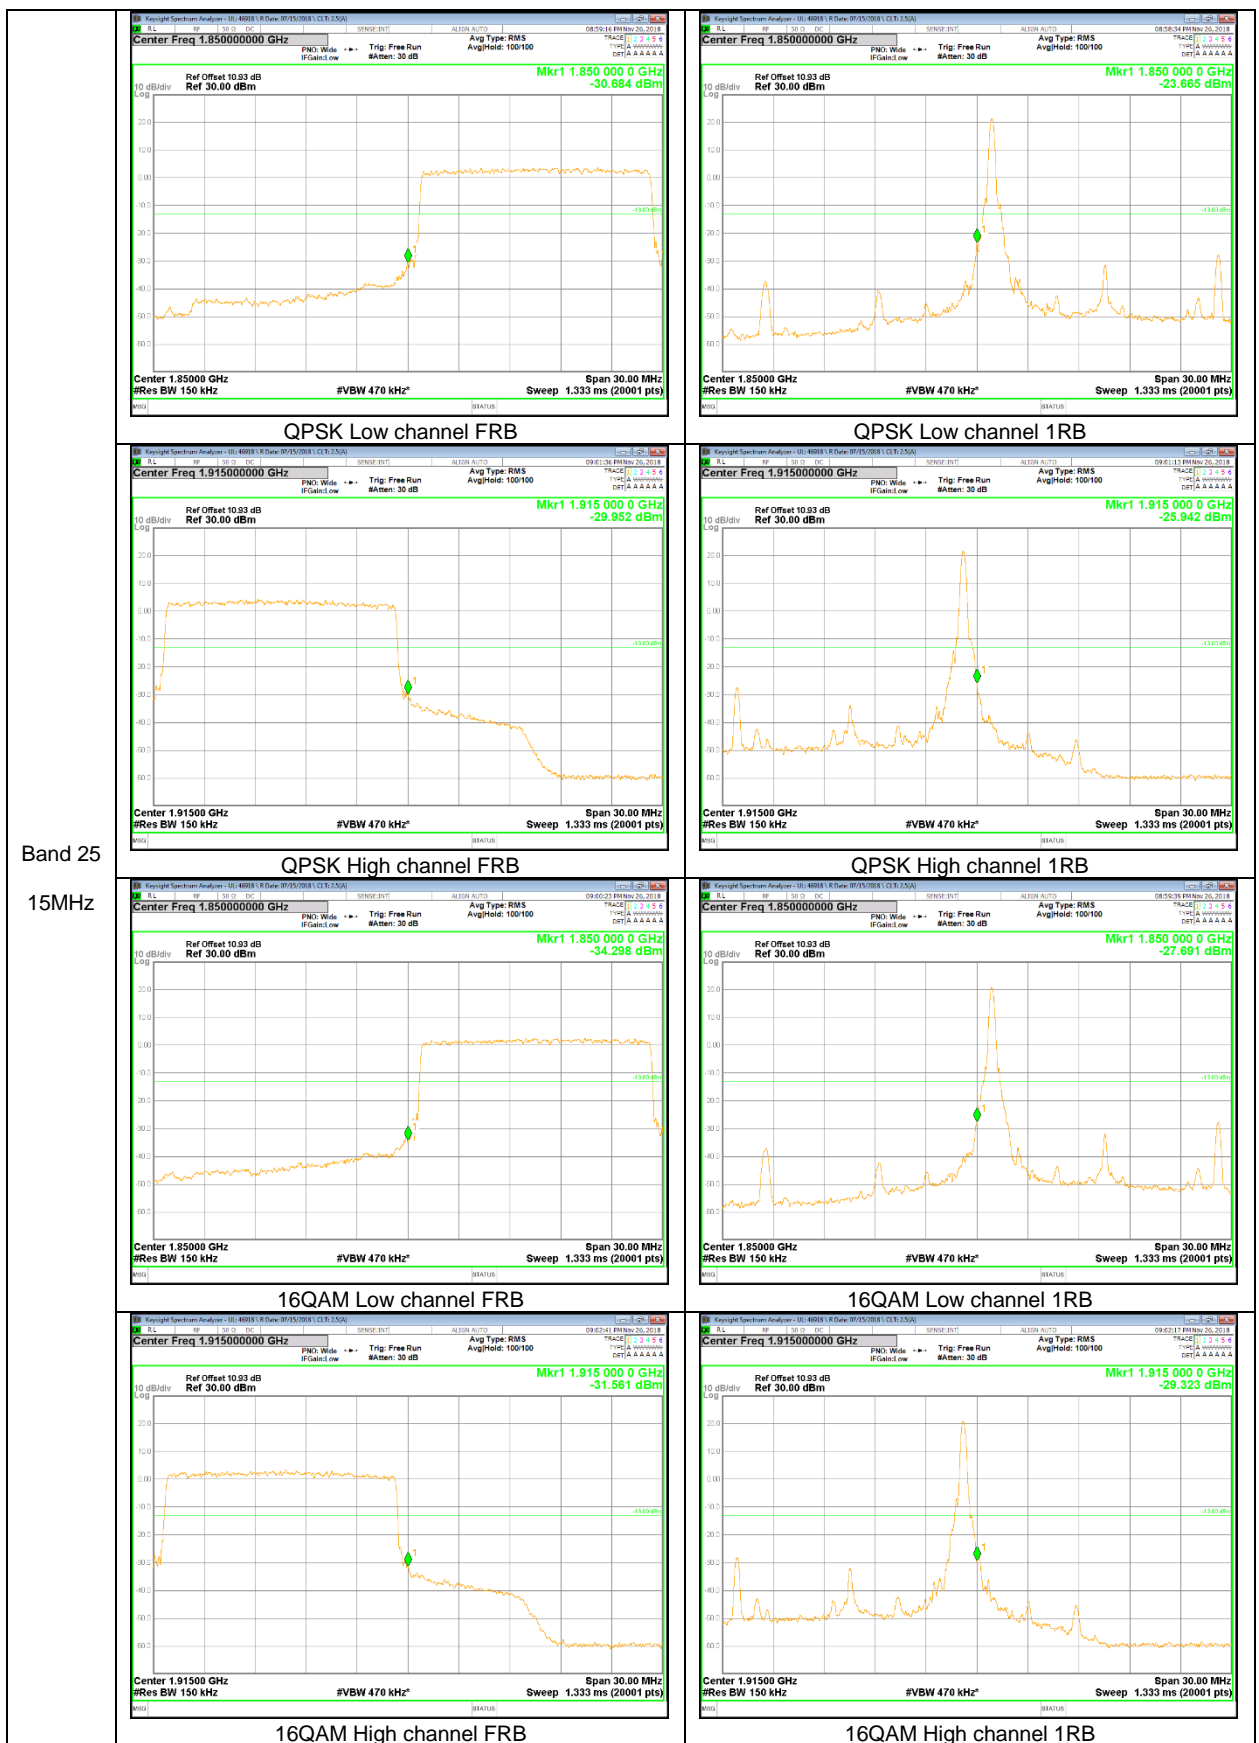

LTE Band 5

Band 5
10MHz

Band 5
 3MHz

LTE Band 12

Band 12
 10MHz

LTE Band 13

Band 13
 10MHz

Band 13
 10MHz

LTE Band 25

Band 25
 15MHz

Band 25
10MHz

Band 25
5MHz