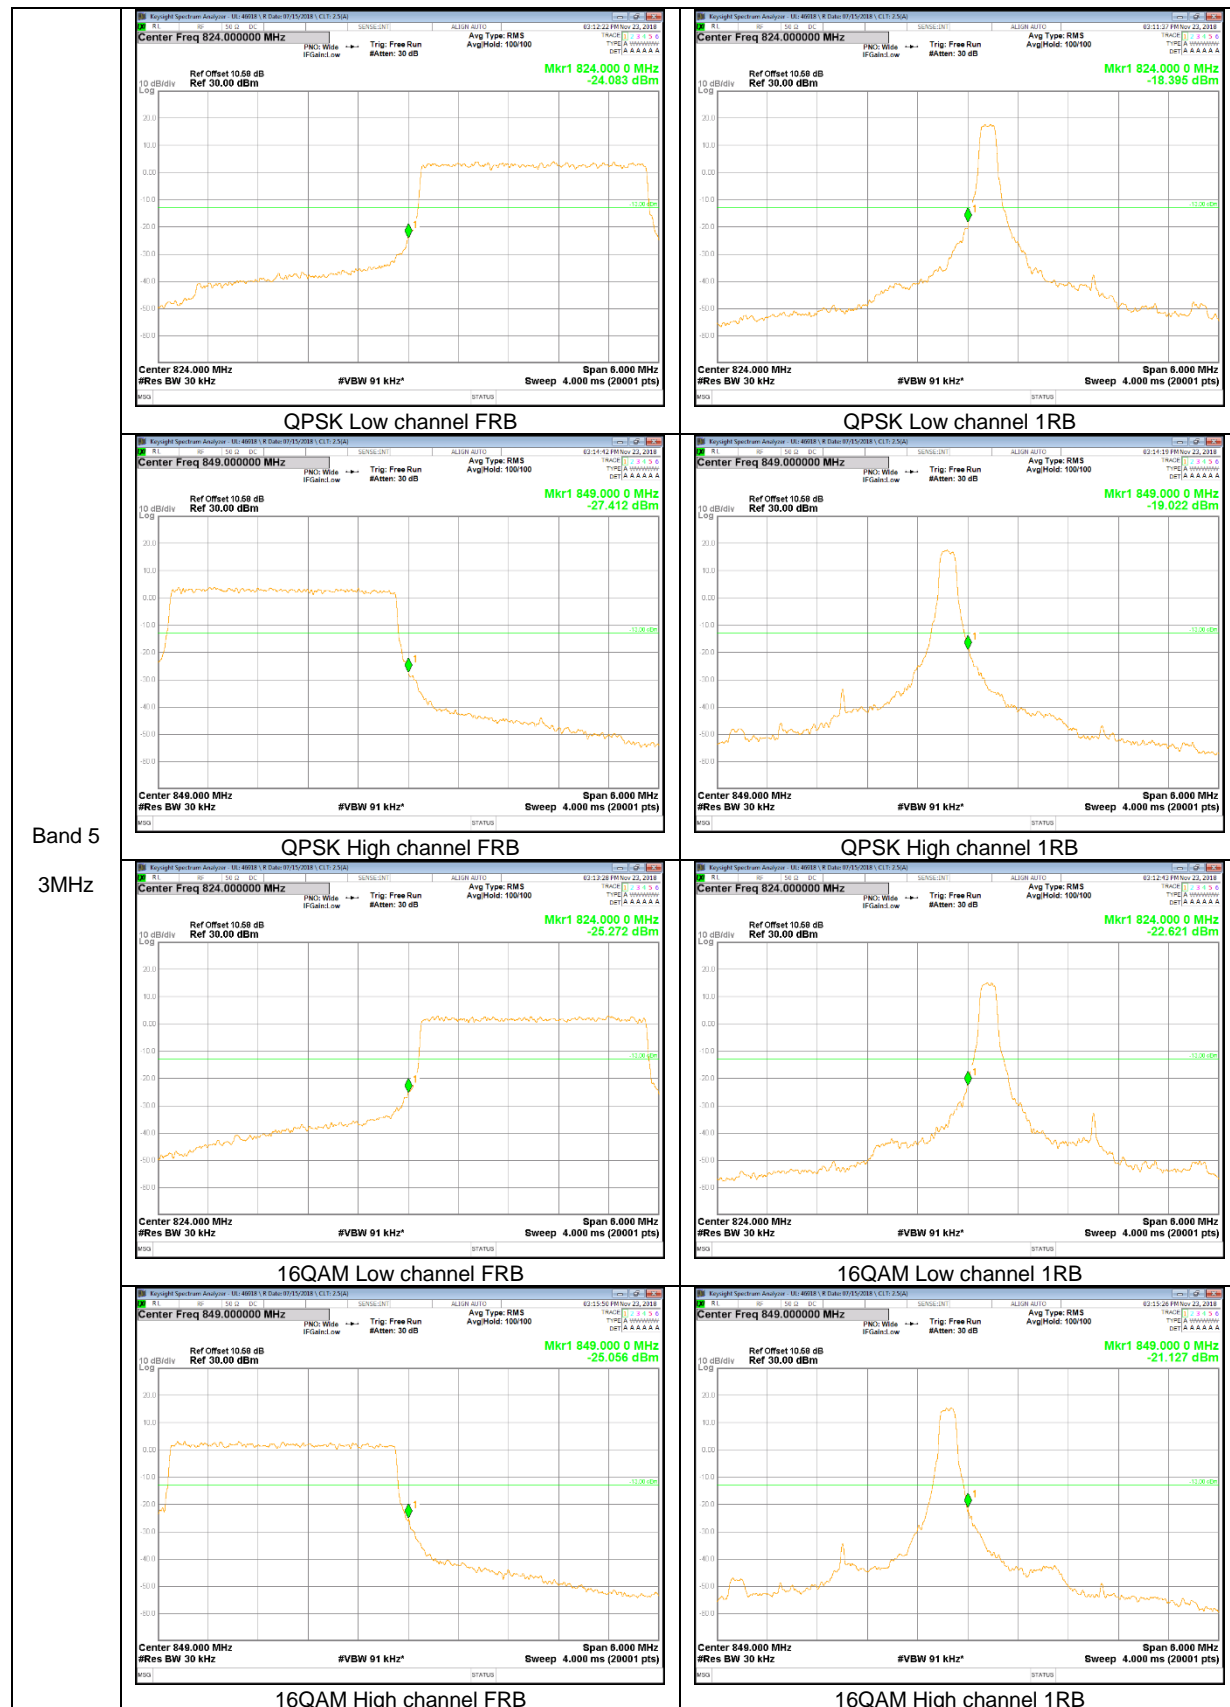

LTE Band 5

Band 5
10MHz

Band 5
 3MHz

LTE Band 12

Band 12
 10MHz

LTE Band 13

Band 13
 10MHz

Band 13
 10MHz

LTE Band 25

Band 25
 15MHz

Band 25
10MHz

Band 25
5MHz