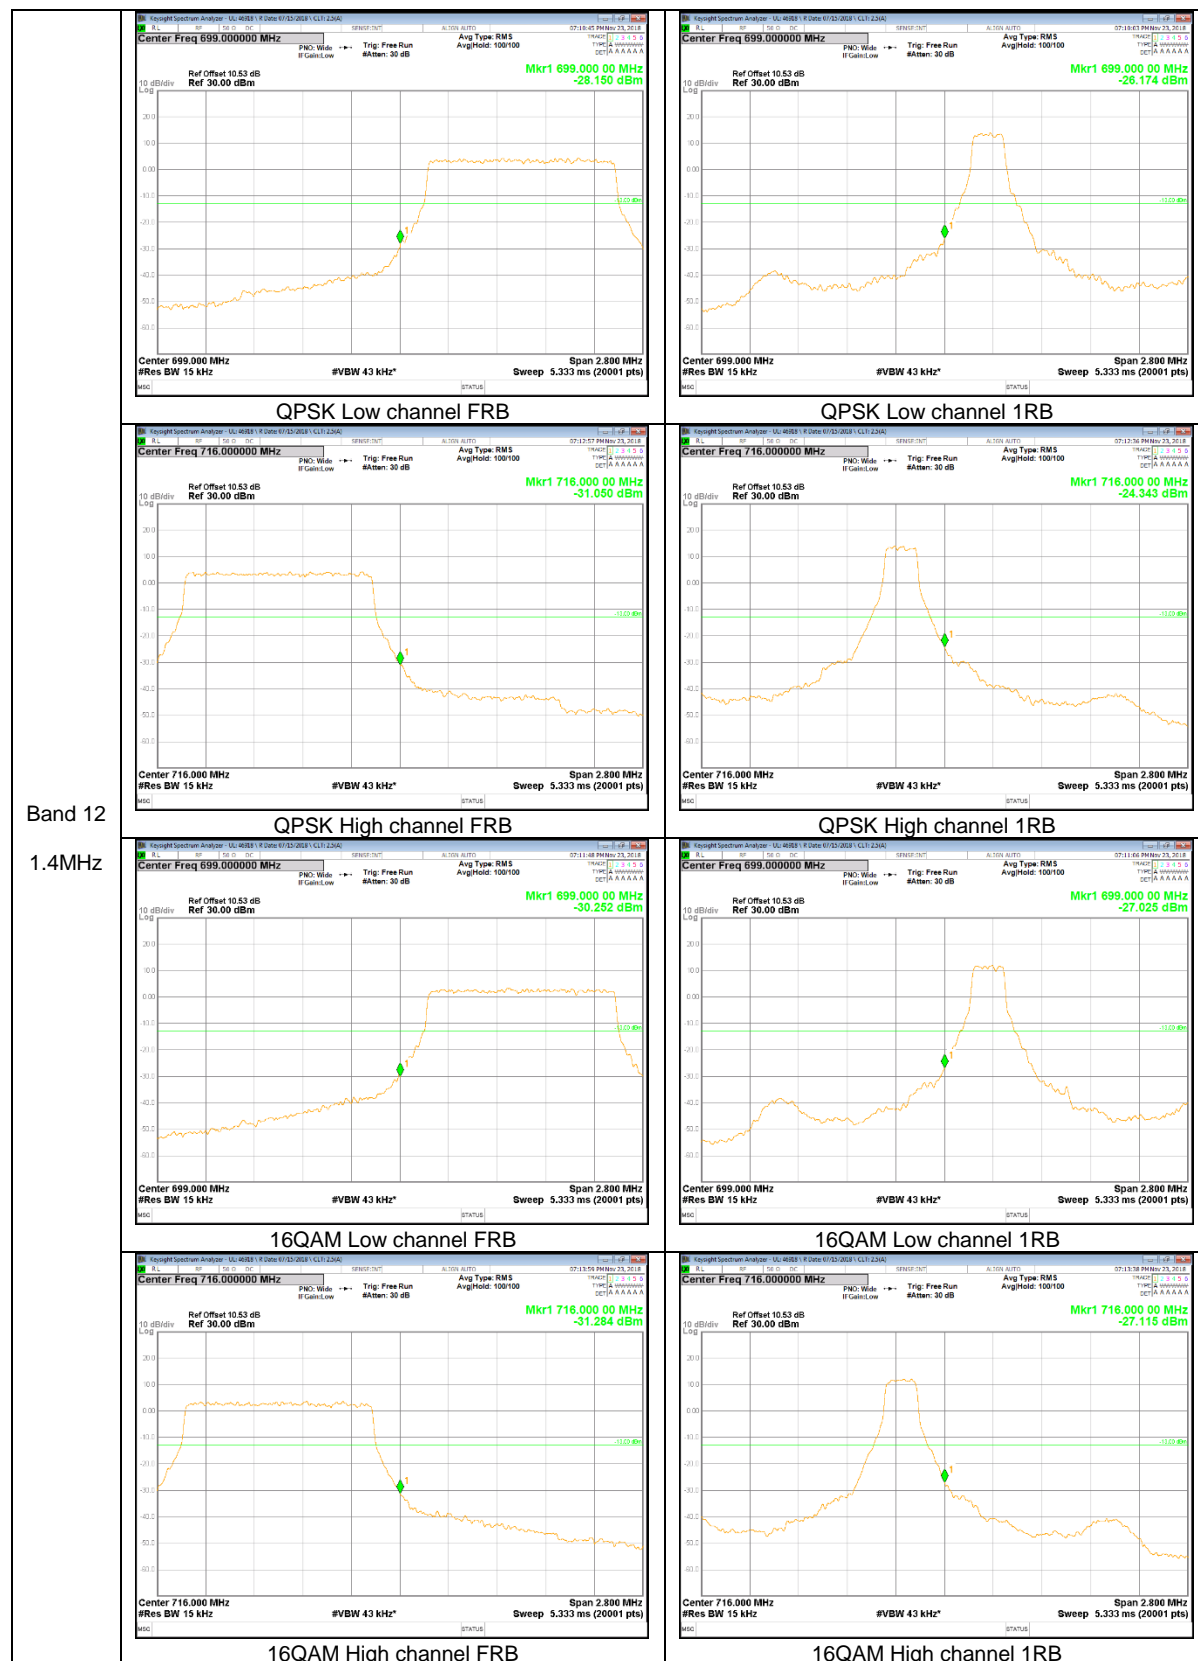

LTE Band 5

Band 5
10MHz

Band 5
 3MHz

LTE Band 12

Band 12
 10MHz

LTE Band 13

Band 13
 10MHz

Band 13
 10MHz

LTE Band 25

Band 25
 15MHz

Band 25
10MHz

Band 25
5MHz