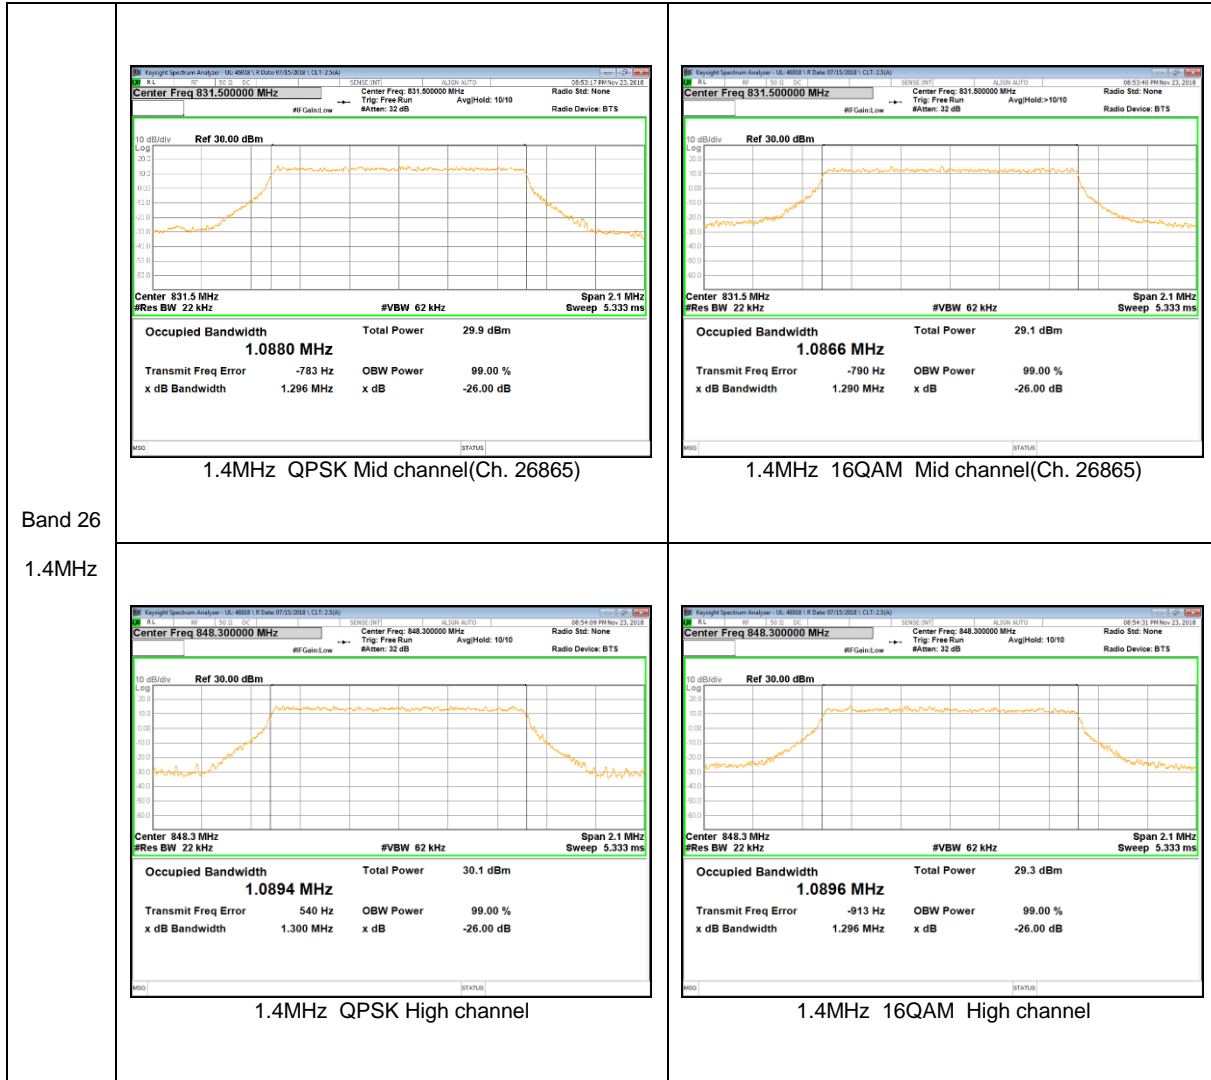

LTE Band 26

Band 26
 10MHz

LTE Band 41

LTE Band 66