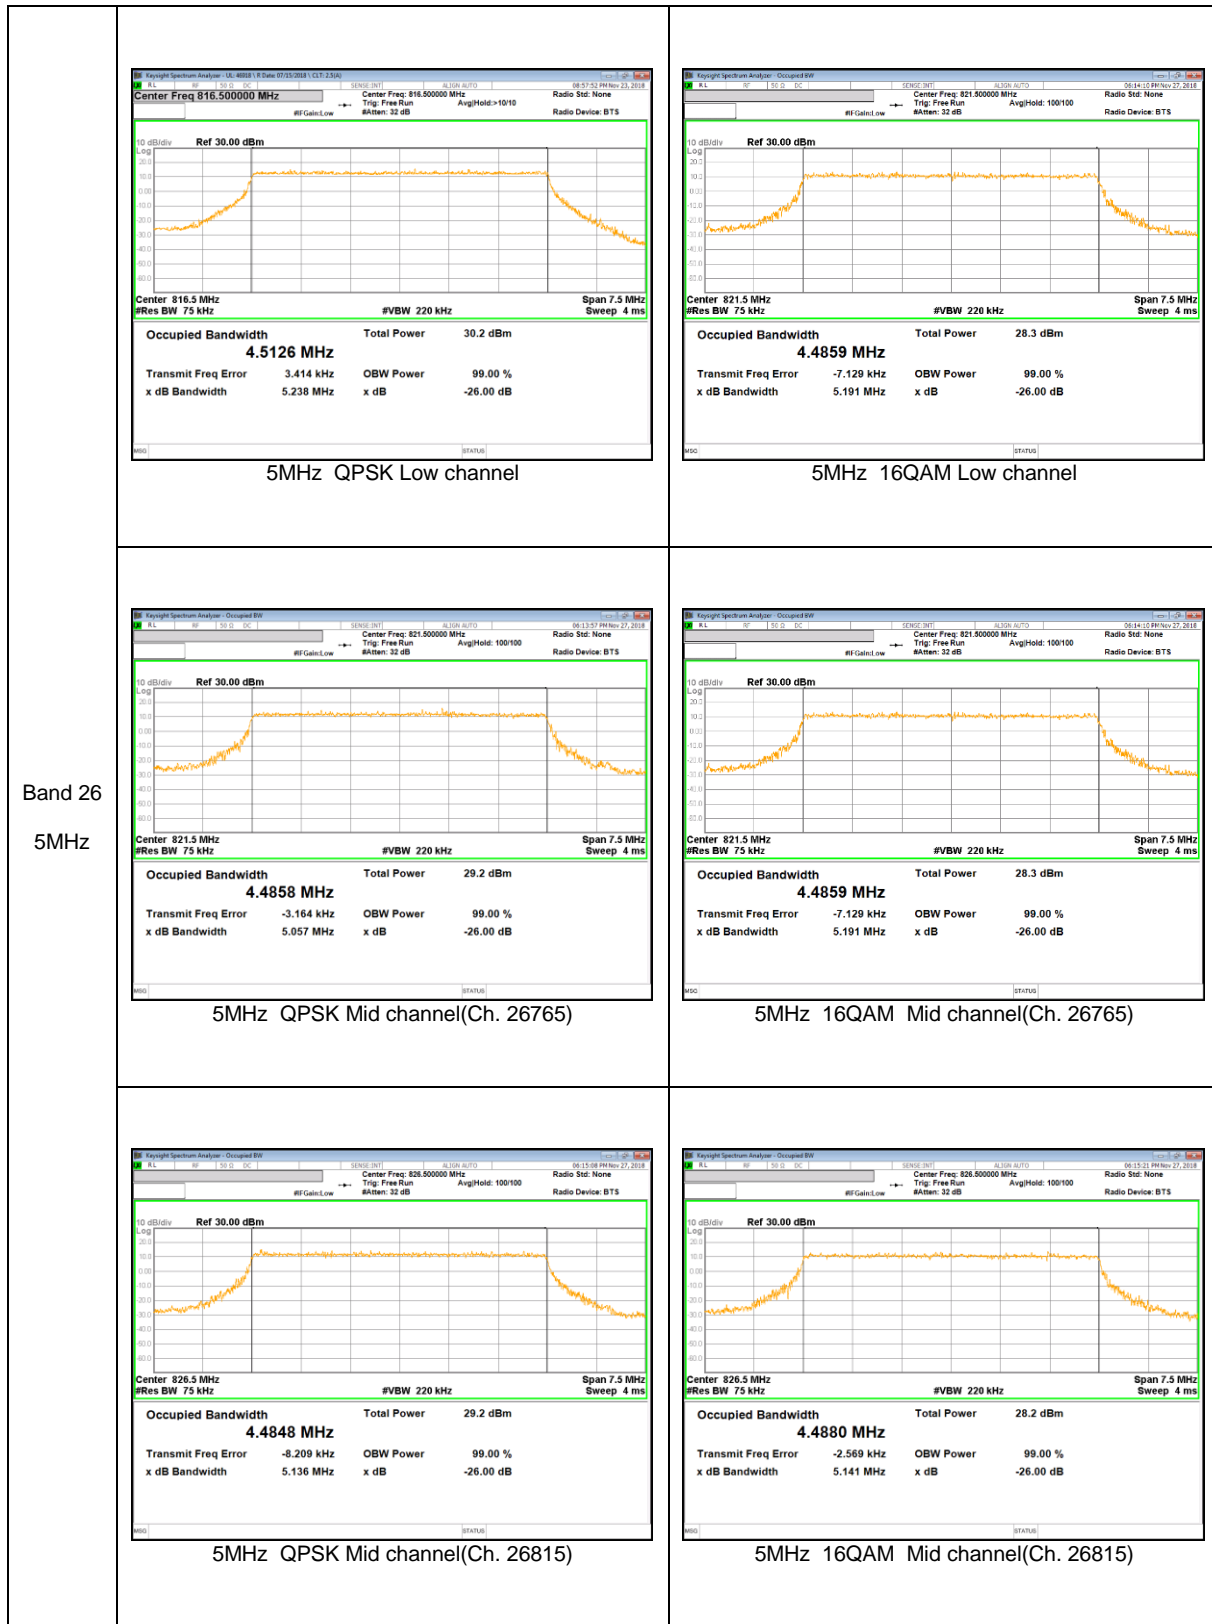

LTE Band 26

Band 26
 10MHz

LTE Band 41

LTE Band 66