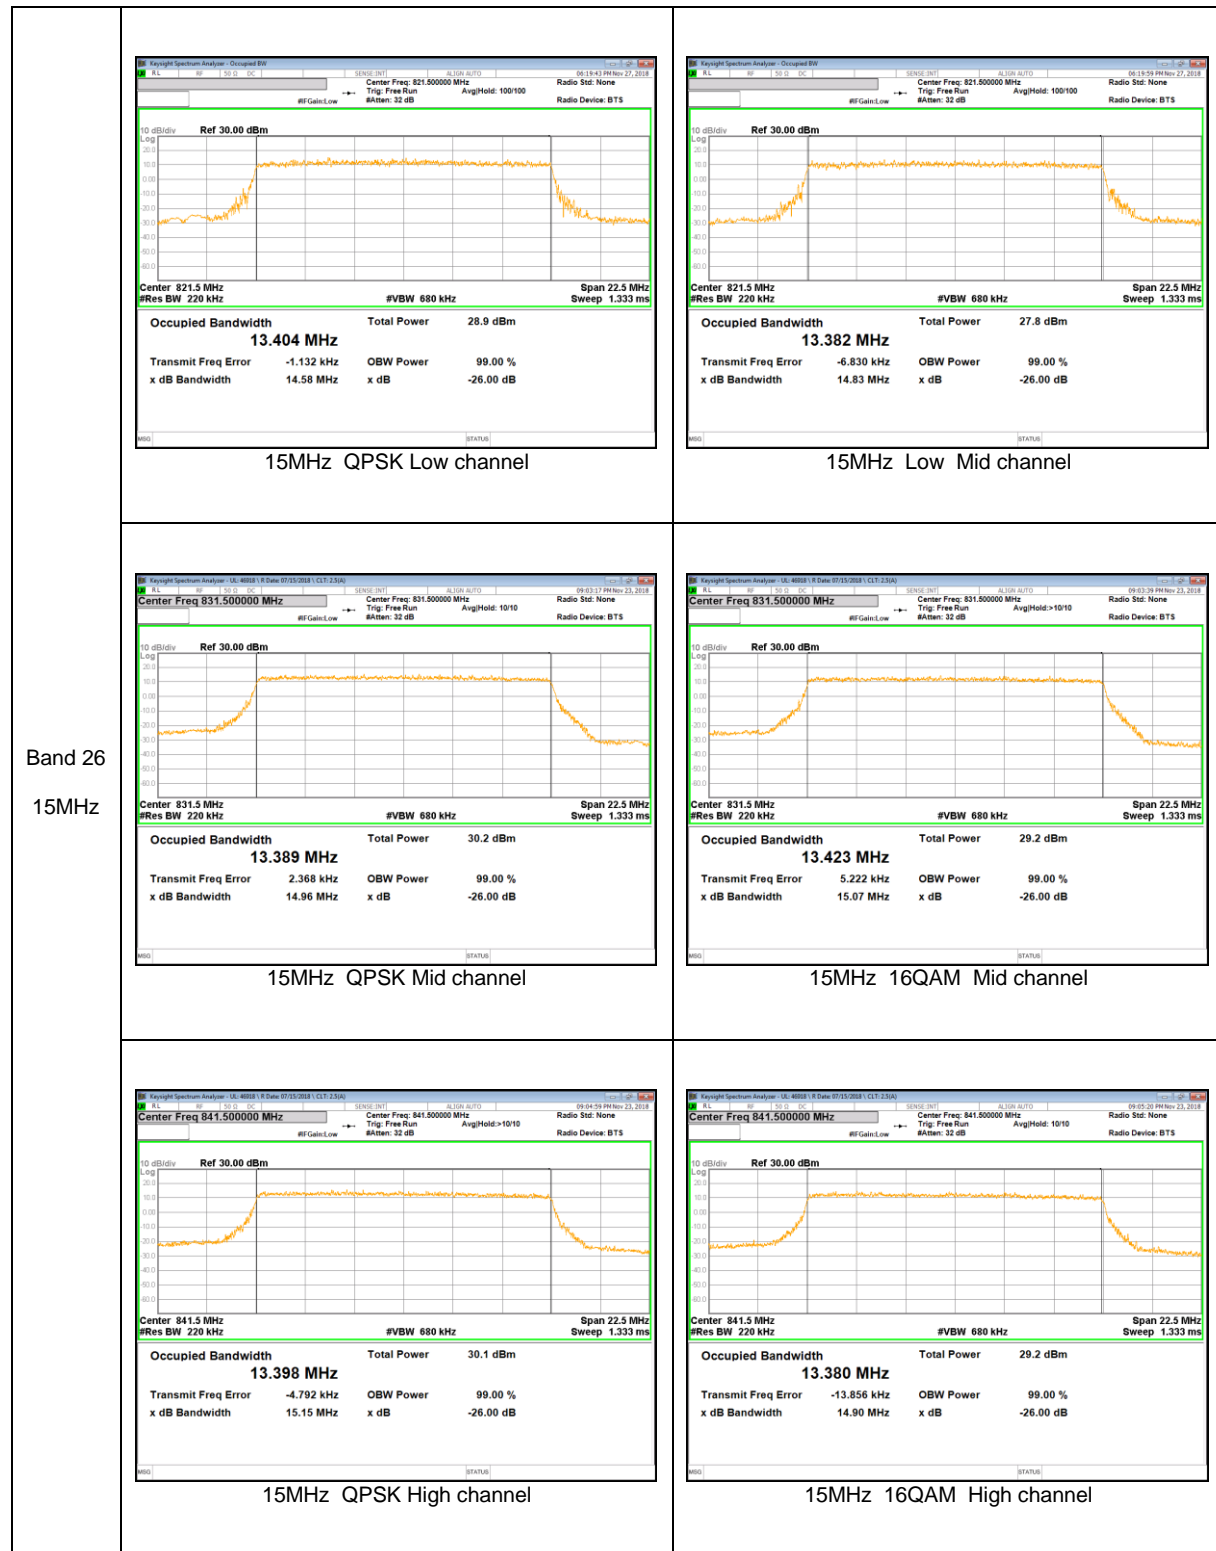

LTE Band 26

Band 26
 10MHz

LTE Band 41

LTE Band 66