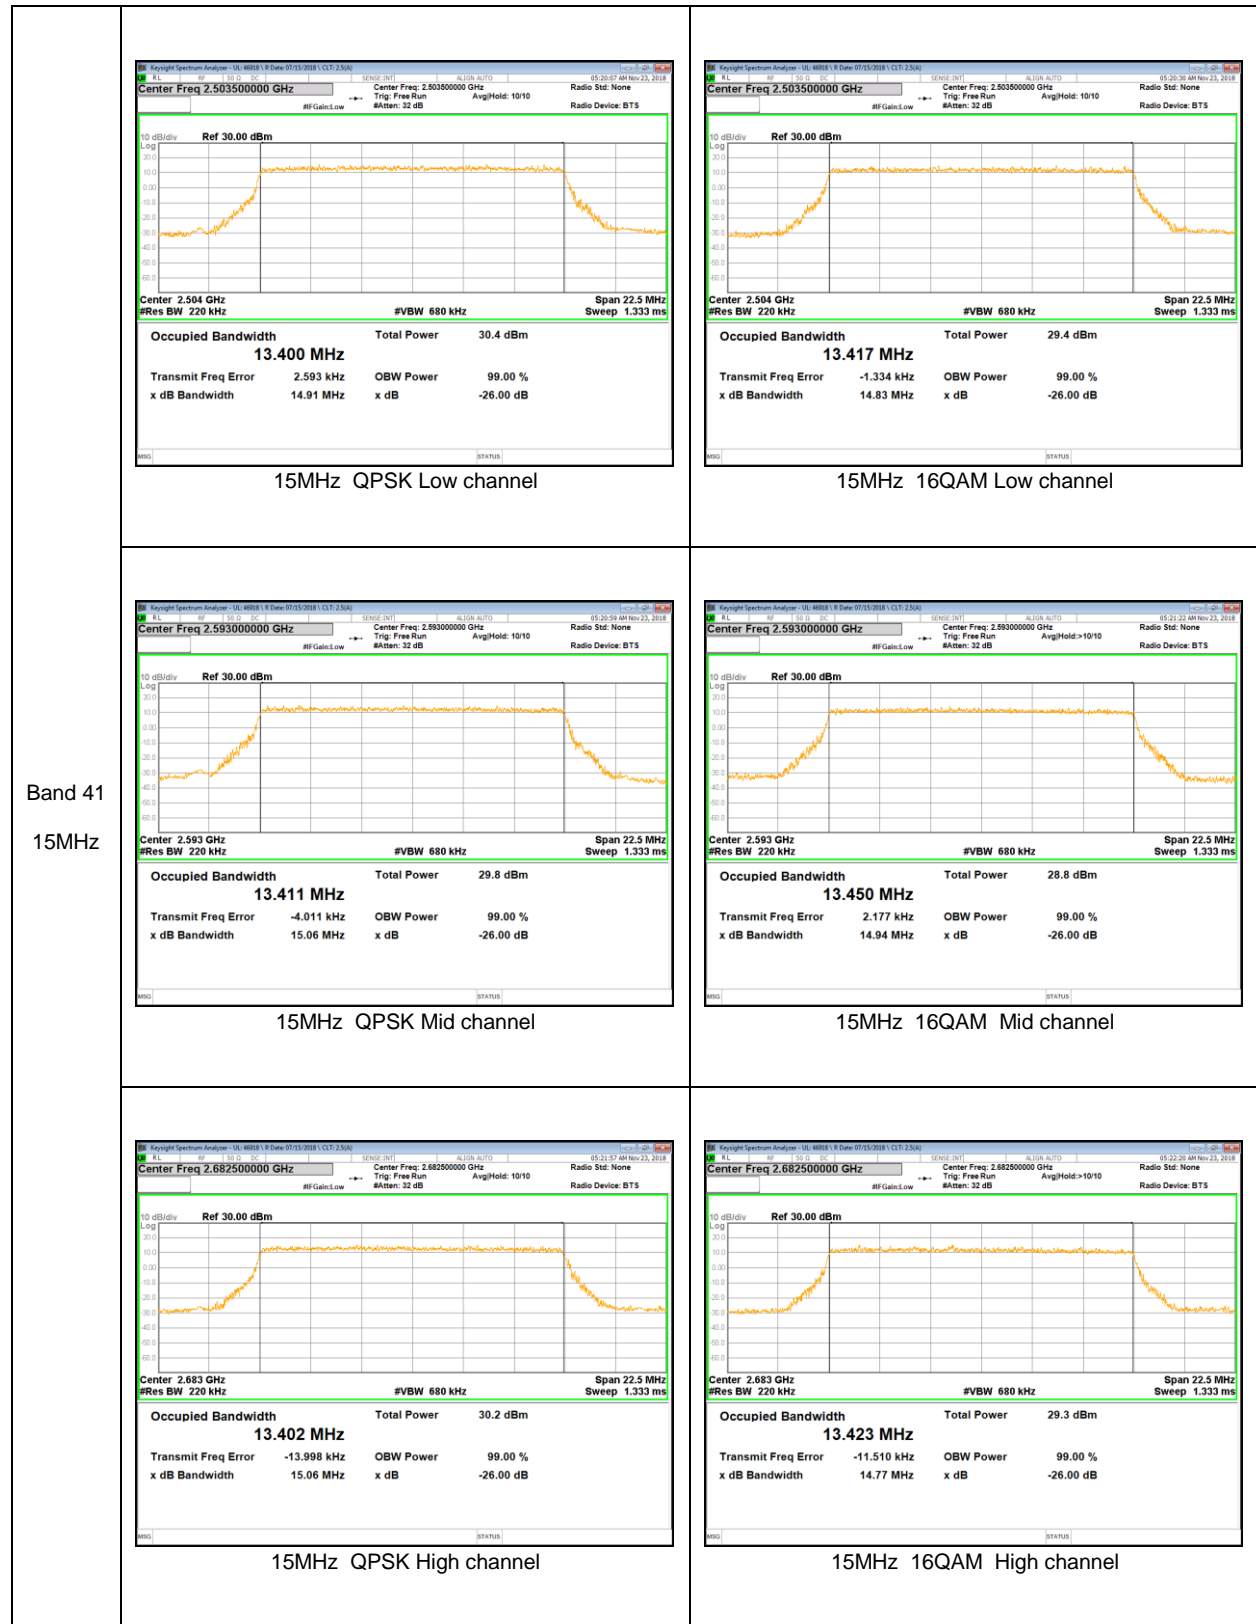

LTE Band 26

Band 26
 10MHz

LTE Band 41

LTE Band 66