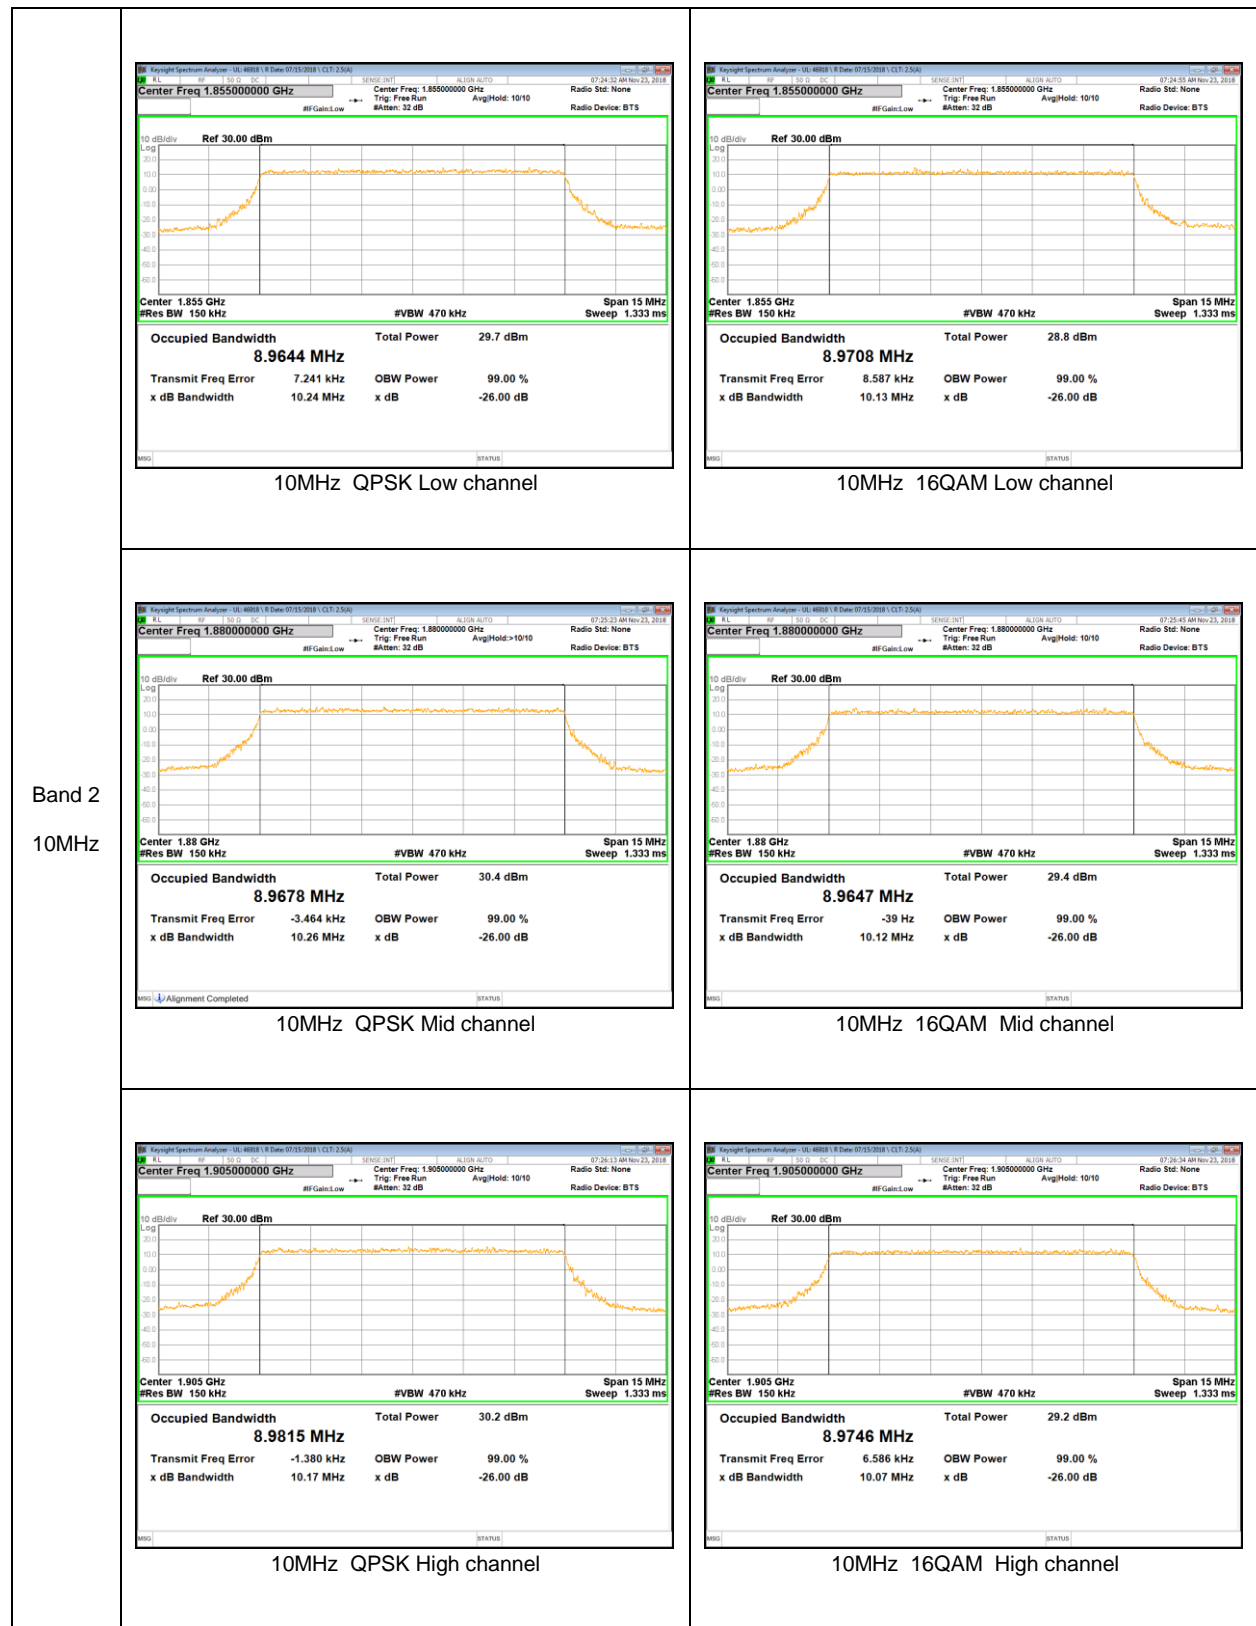

9.1.1. OCCUPIED BANDWIDTH RESULTS

GSM 850

GSM 1900

WCDMA Band 5

WCDMA Band 4

WCDMA Band 2

LTE Band 2

LTE Band 4