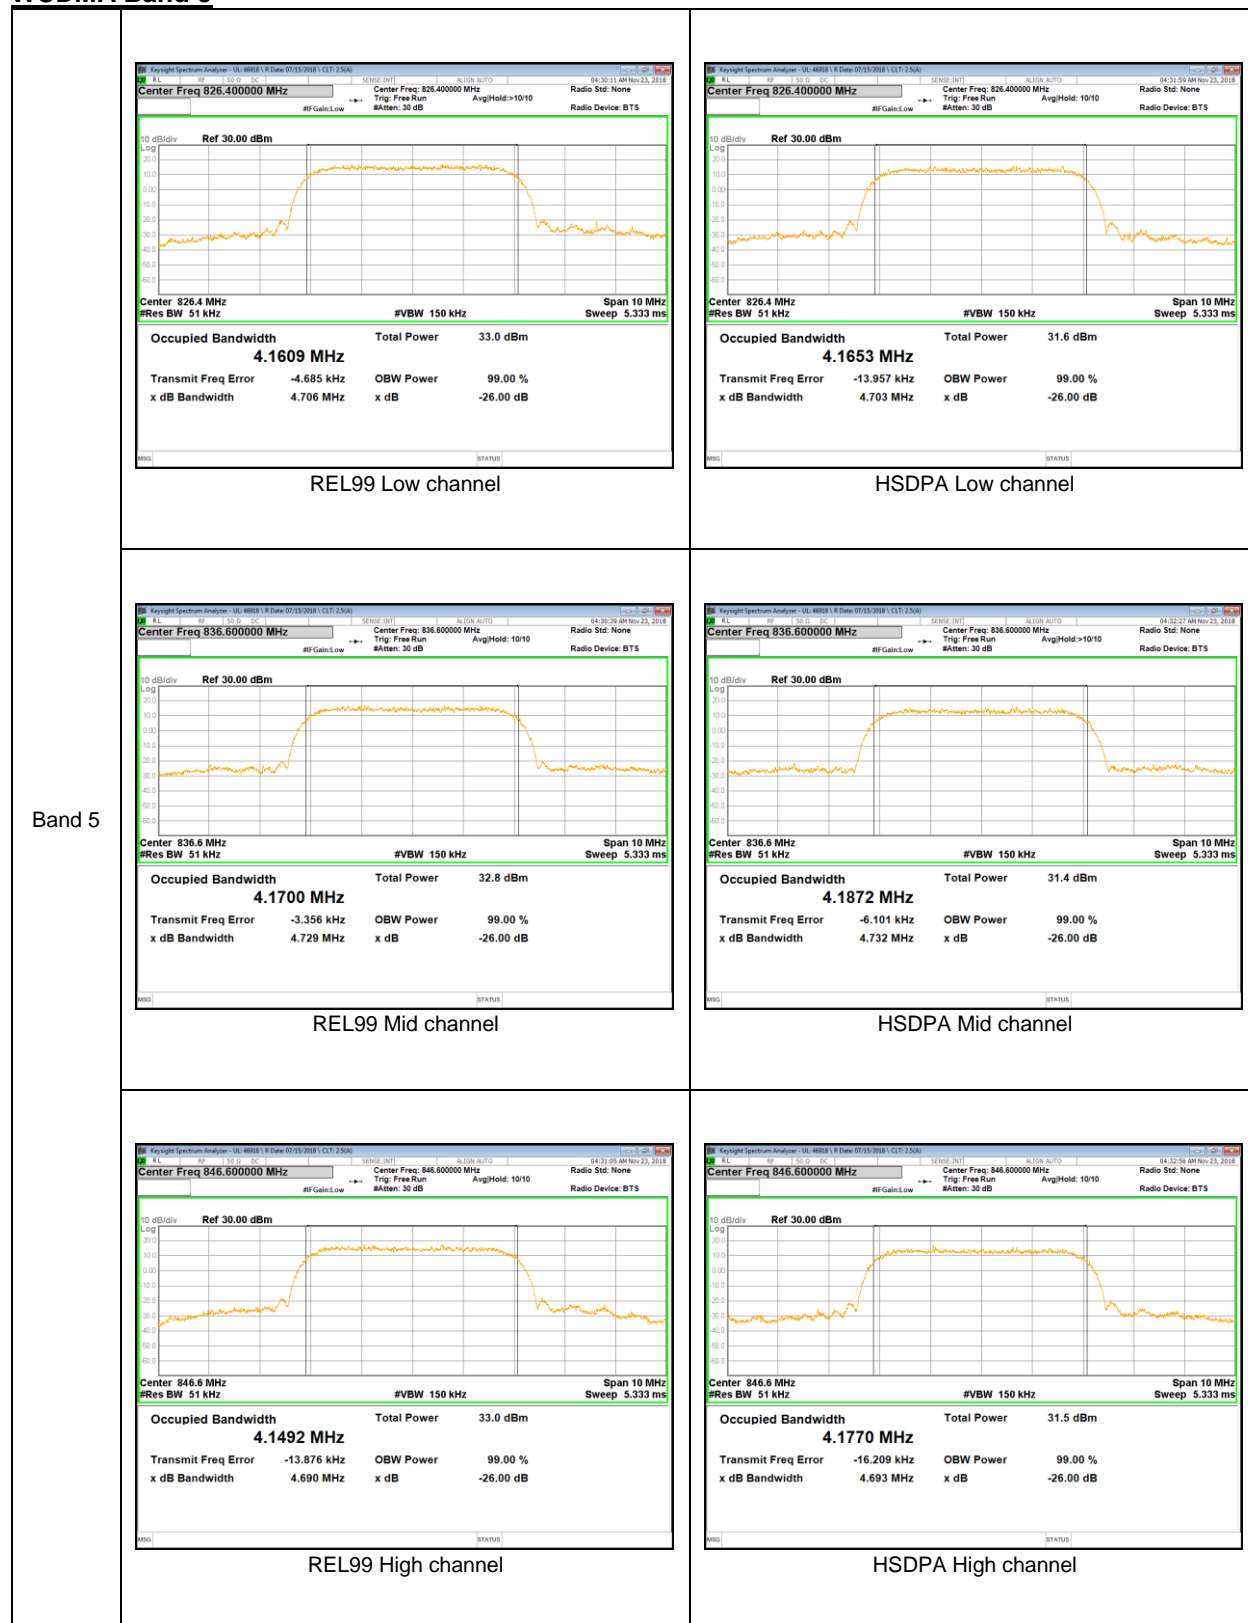

9.1.1. OCCUPIED BANDWIDTH RESULTS

GSM 850

GSM 1900

WCDMA Band 5

WCDMA Band 4

WCDMA Band 2

LTE Band 2

LTE Band 4