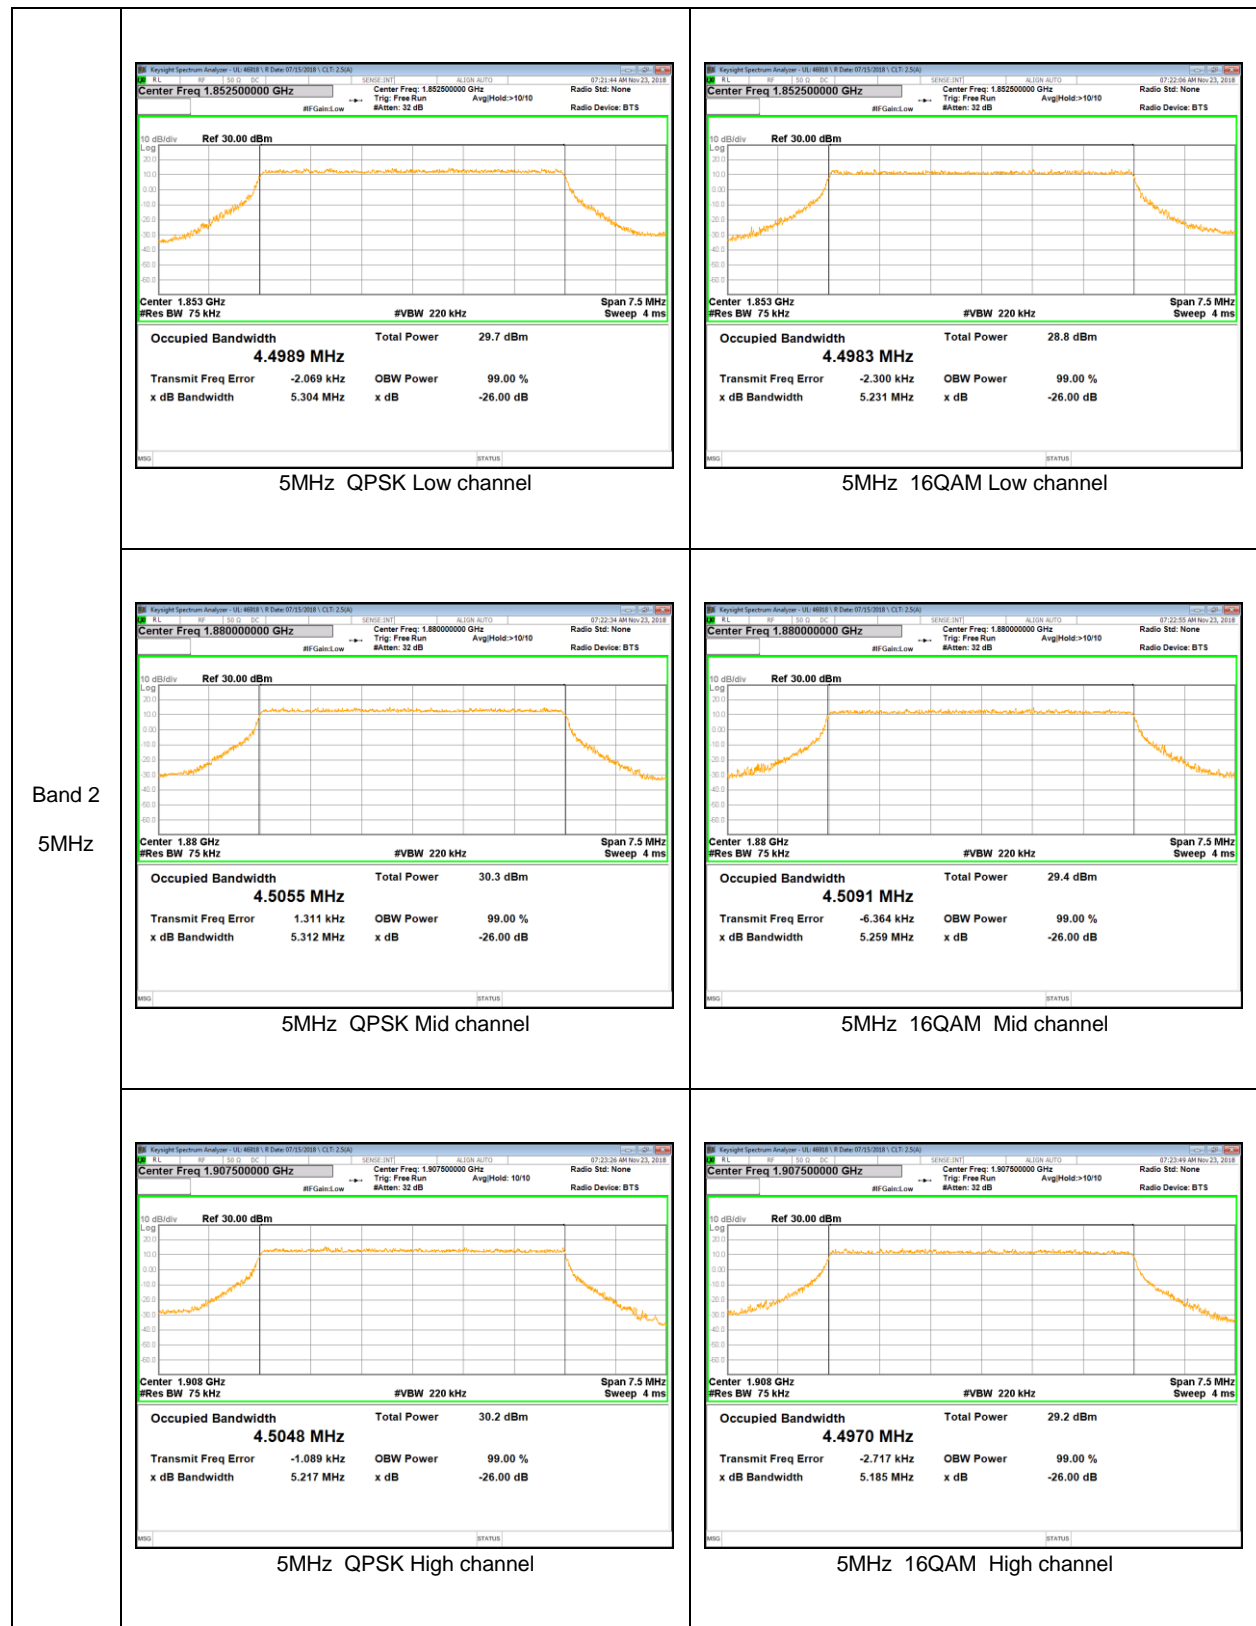

9.1.1. OCCUPIED BANDWIDTH RESULTS

GSM 850

GSM 1900

WCDMA Band 5

WCDMA Band 4

WCDMA Band 2

LTE Band 2

LTE Band 4