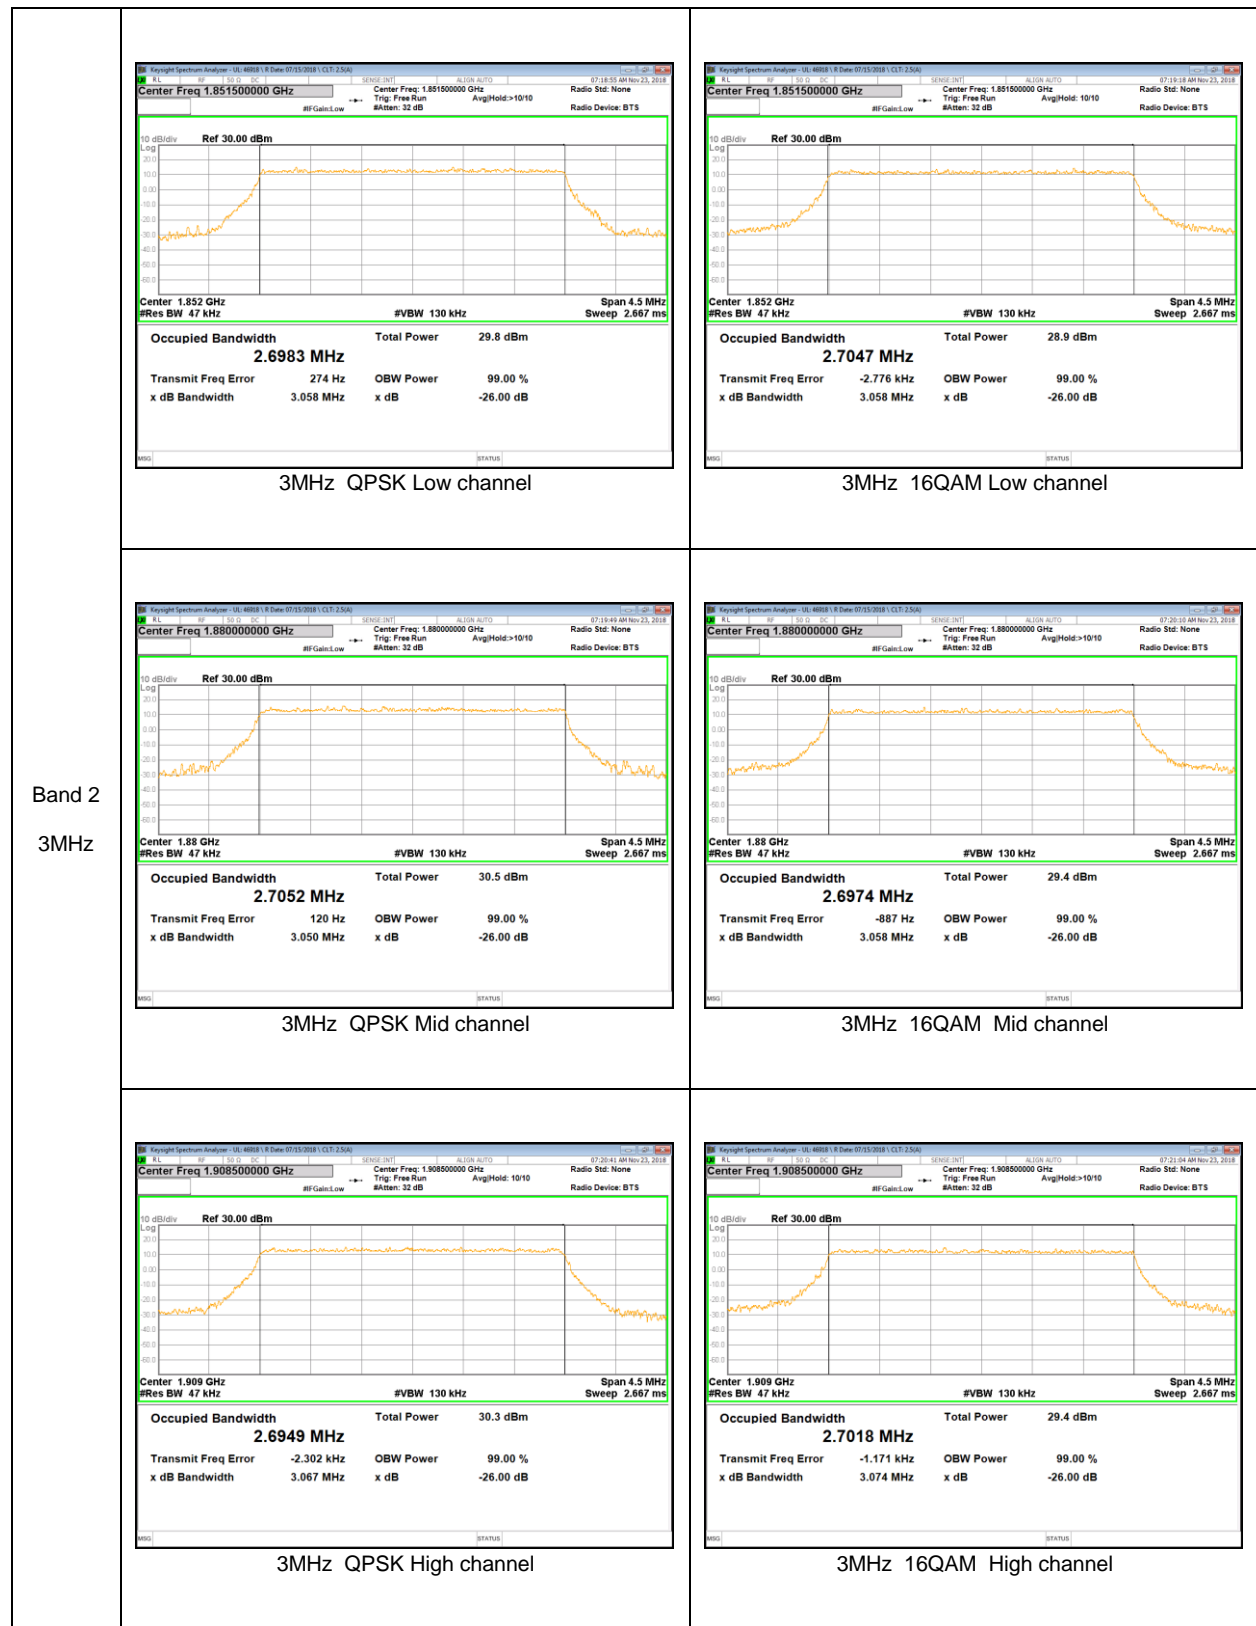

9.1.1. OCCUPIED BANDWIDTH RESULTS

GSM 850

GSM 1900

WCDMA Band 5

WCDMA Band 4

WCDMA Band 2

LTE Band 2

LTE Band 4