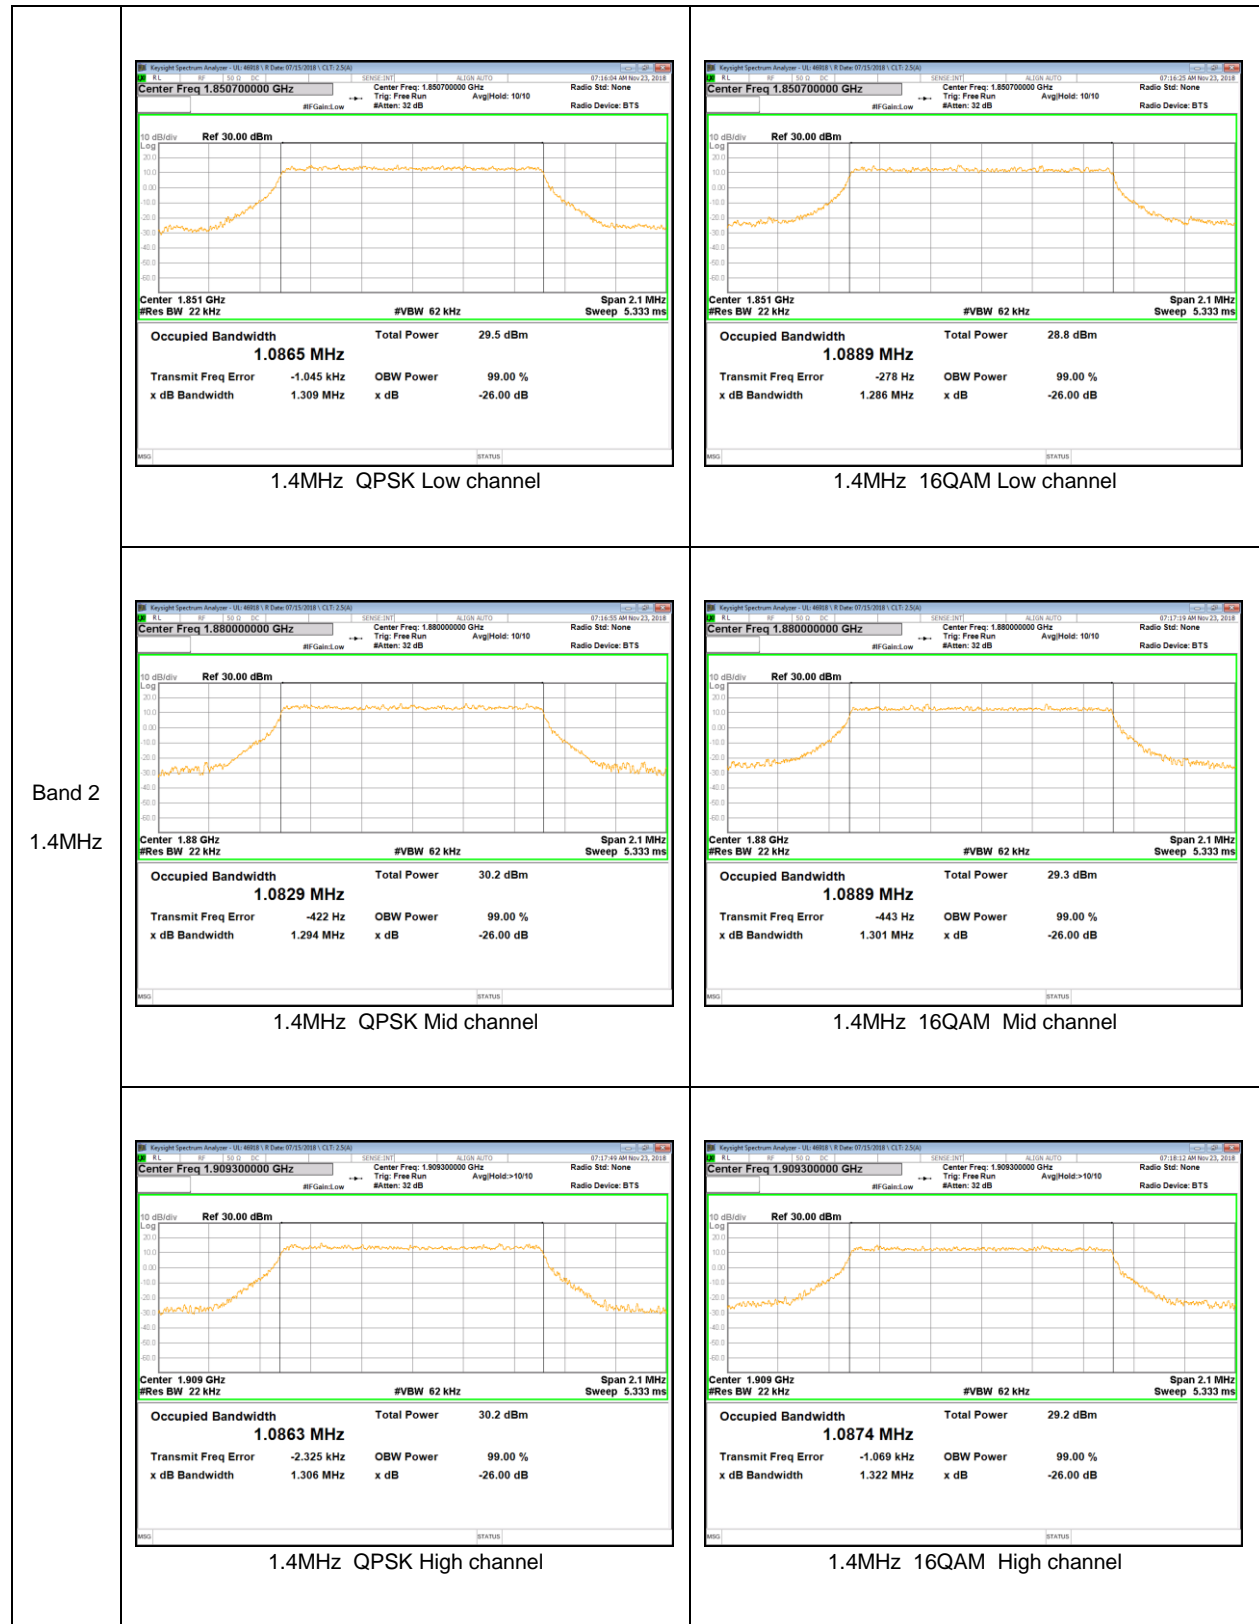

9.1.1. OCCUPIED BANDWIDTH RESULTS

GSM 850

GSM 1900

WCDMA Band 5

WCDMA Band 4

WCDMA Band 2

LTE Band 2

LTE Band 4