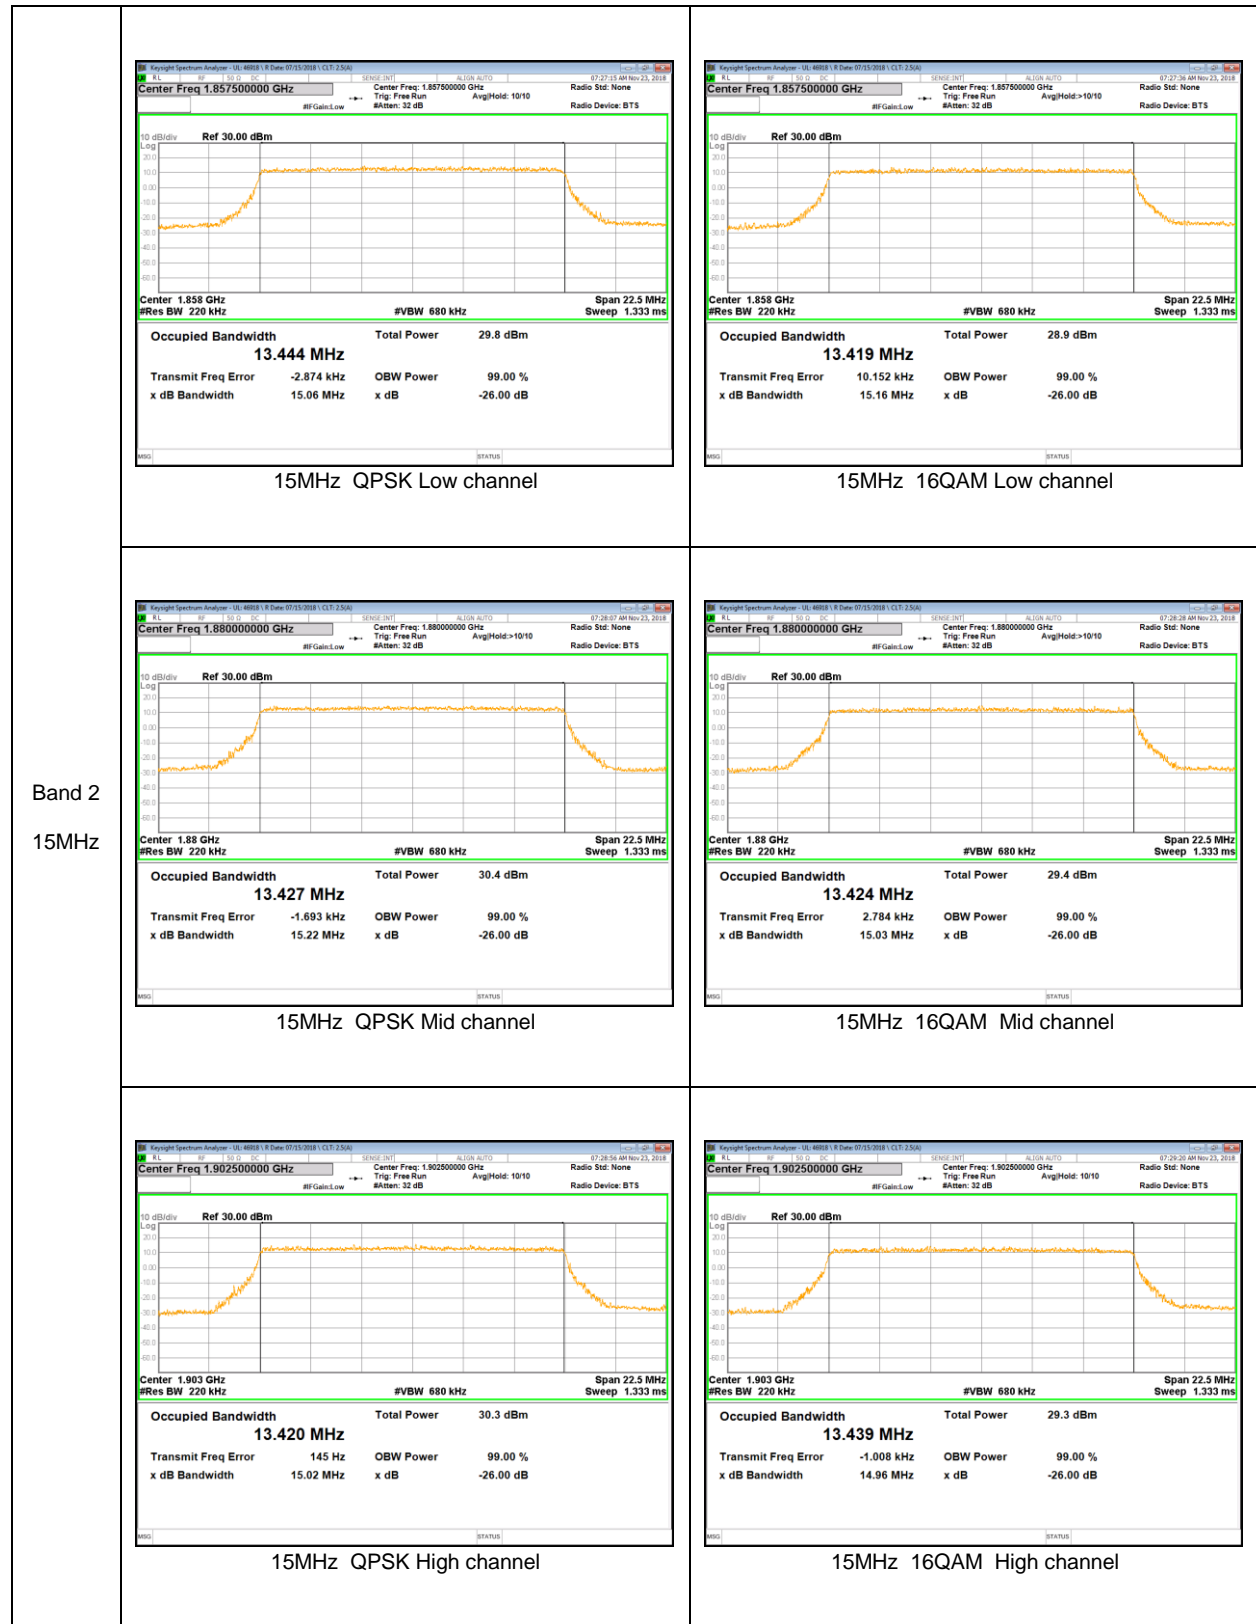

9.1.1. OCCUPIED BANDWIDTH RESULTS

GSM 850

GSM 1900

WCDMA Band 5

WCDMA Band 4

WCDMA Band 2

LTE Band 2

LTE Band 4