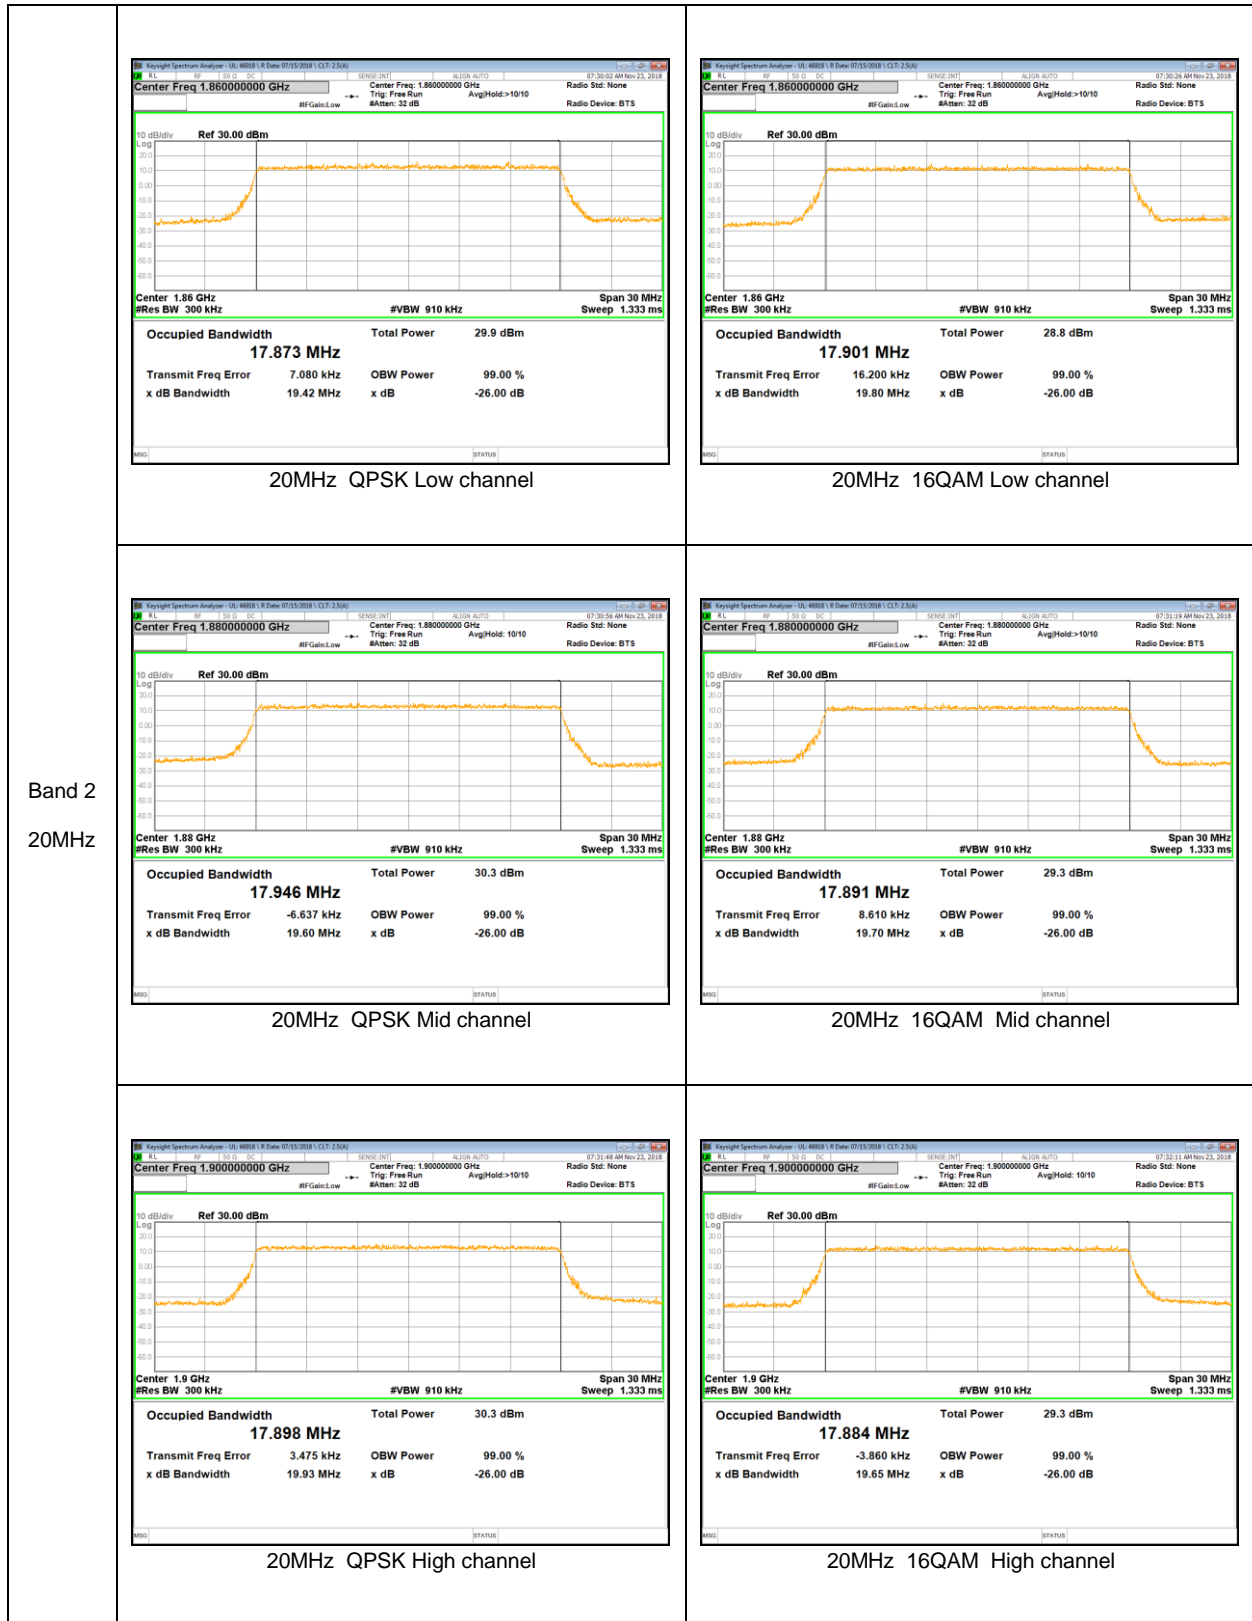

9.1.1. OCCUPIED BANDWIDTH RESULTS

GSM 850

GSM 1900

WCDMA Band 5

WCDMA Band 4

WCDMA Band 2

LTE Band 2

LTE Band 4