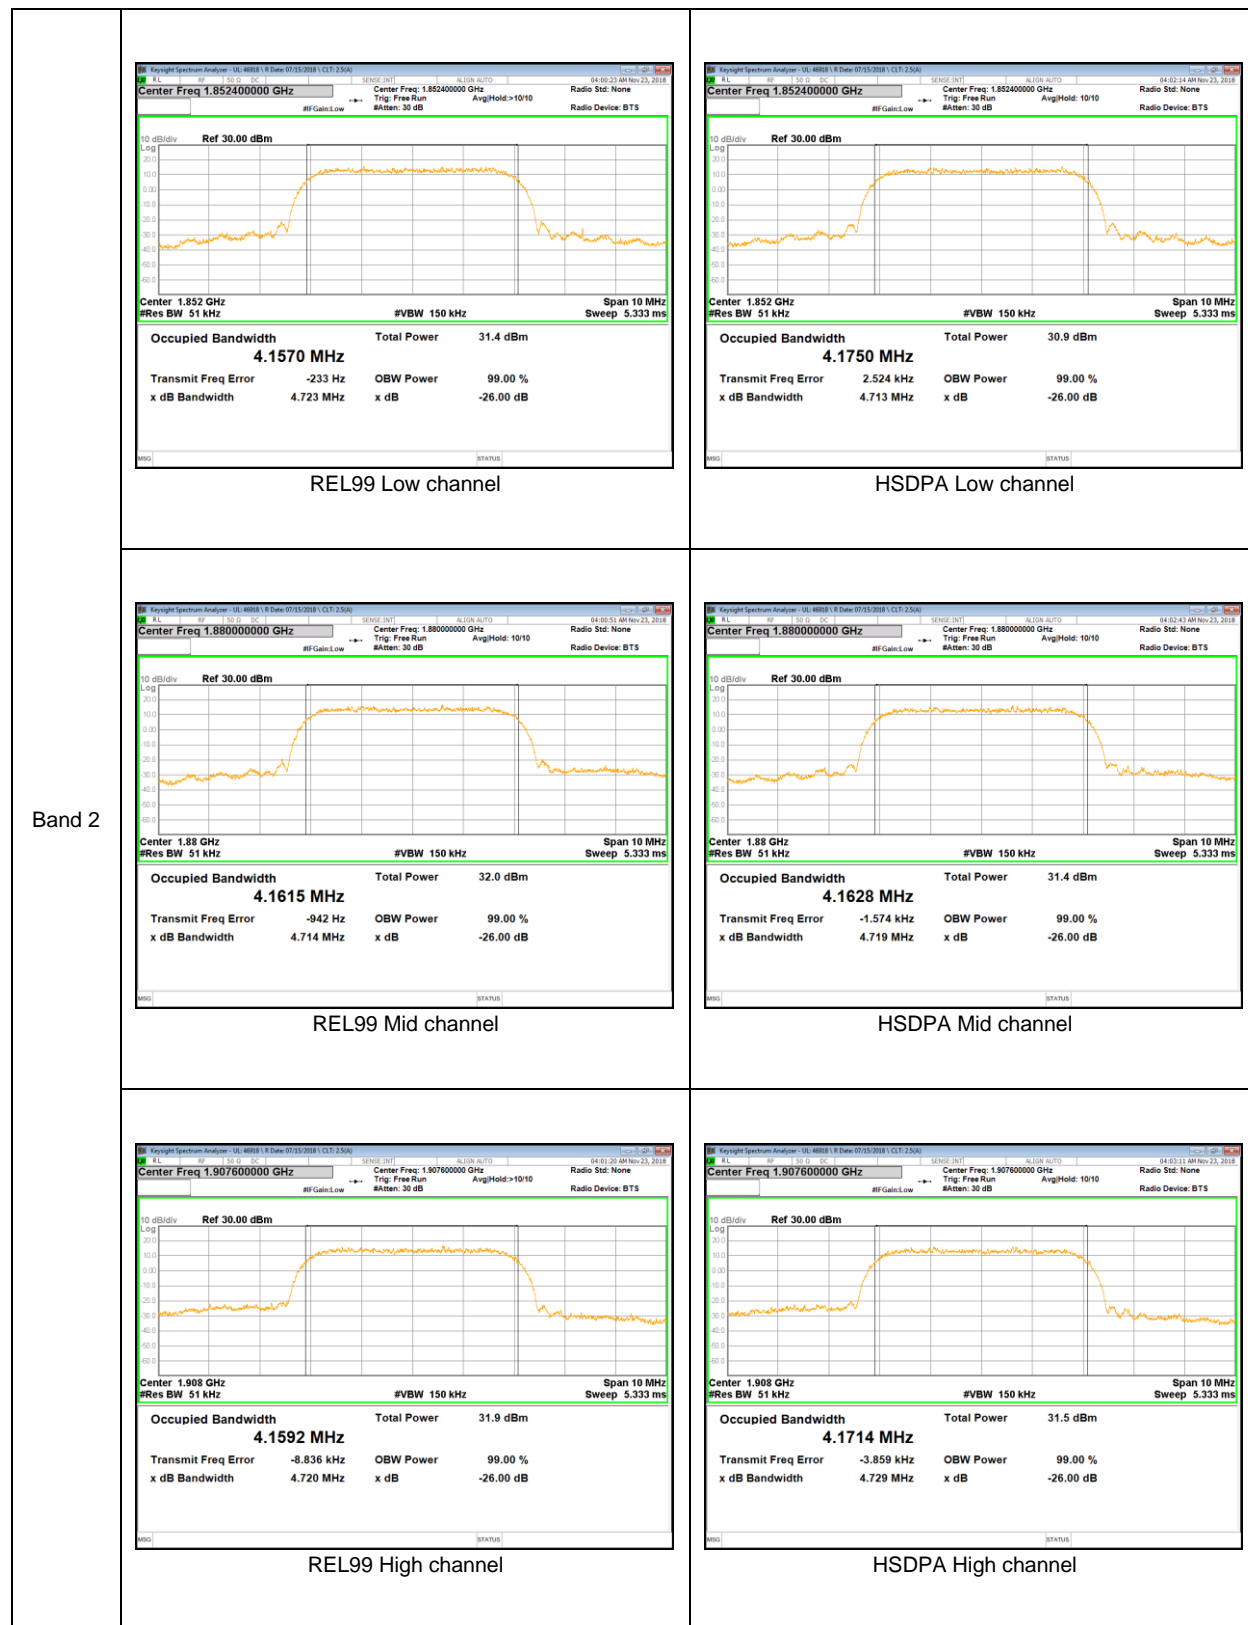

9.1.1. OCCUPIED BANDWIDTH RESULTS

GSM 850

GSM 1900

WCDMA Band 5

WCDMA Band 4

WCDMA Band 2

LTE Band 2

LTE Band 4