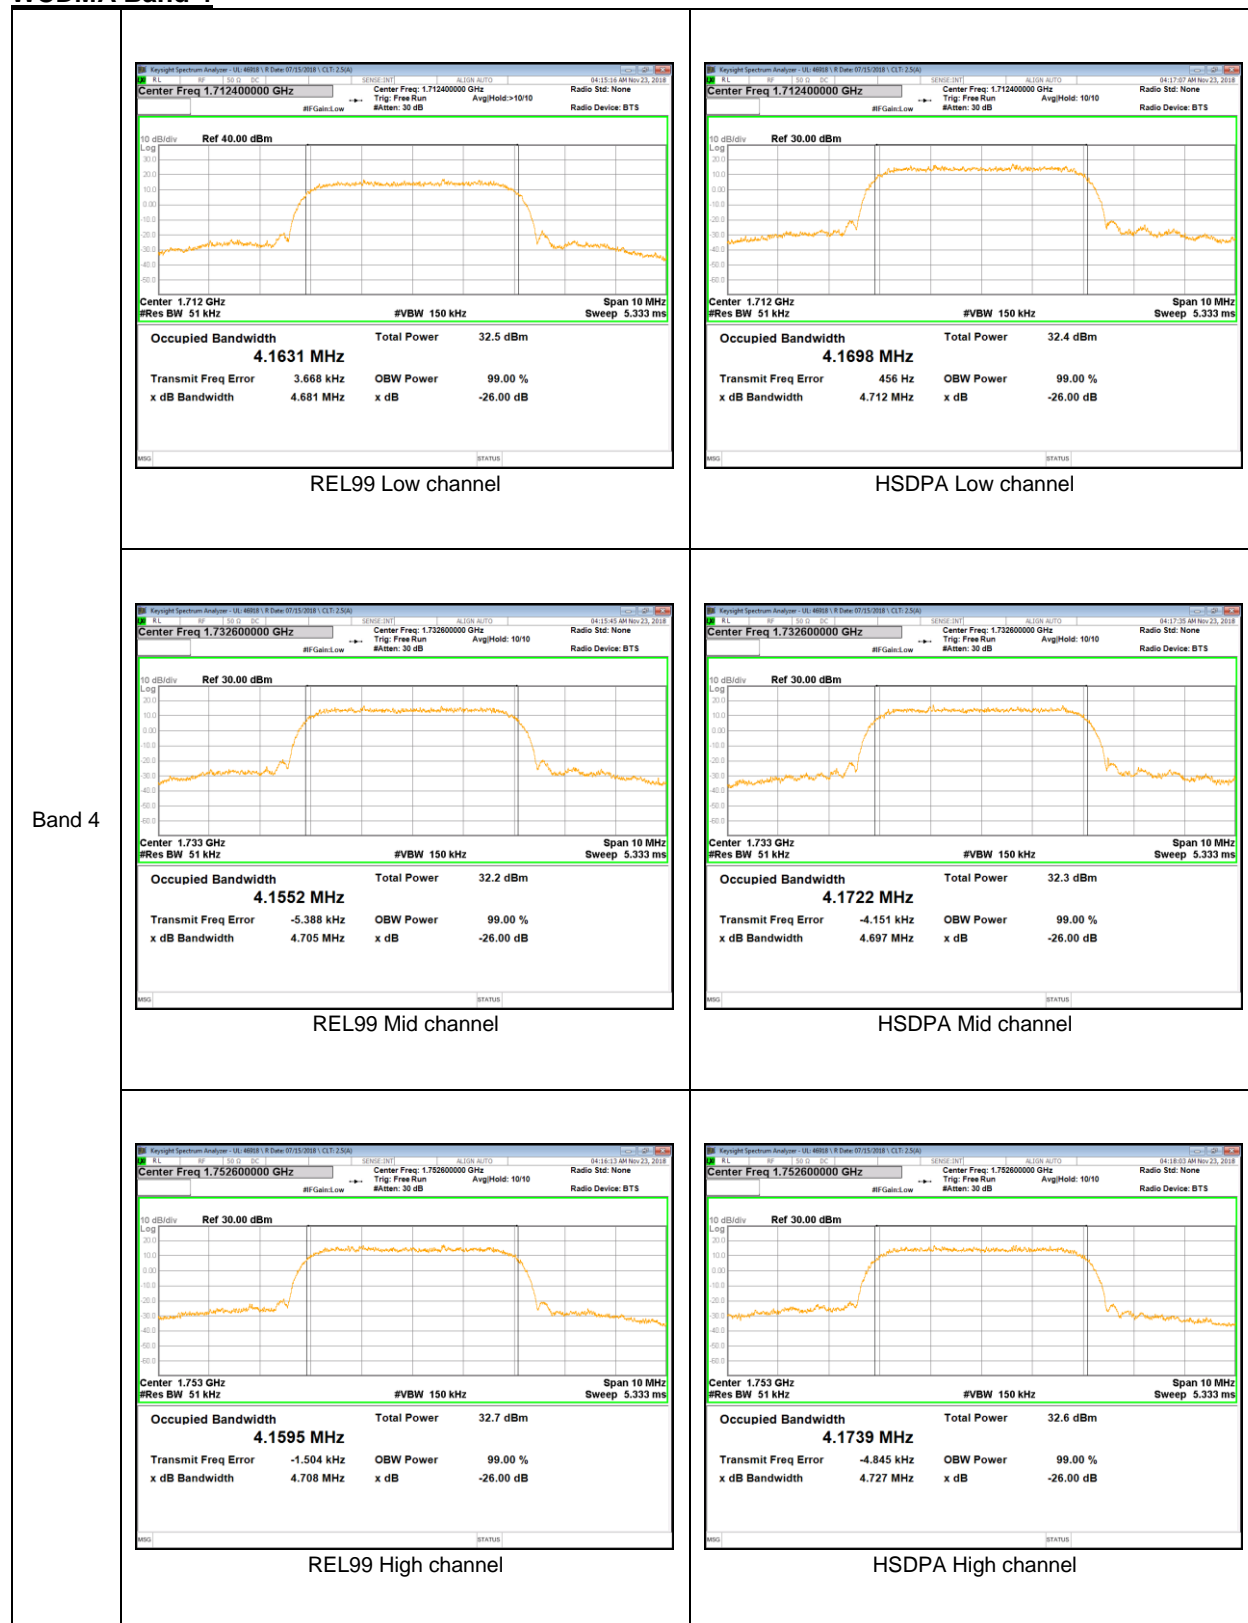

9.1.1. OCCUPIED BANDWIDTH RESULTS

GSM 850

GSM 1900

WCDMA Band 5

WCDMA Band 4

WCDMA Band 2

LTE Band 2

LTE Band 4