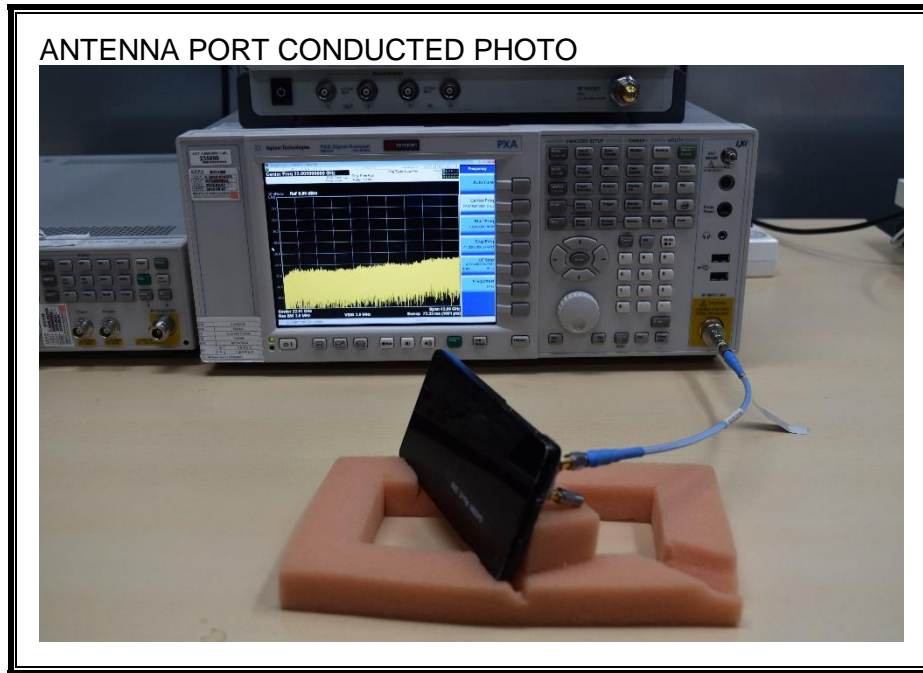

13. SETUP PHOTOS

ANTENNA PORT CONDUCTED RF MEASUREMENT SETUP

RADIATED RF MEASUREMENT SETUP (BELOW 1 GHz X)

RADIATED RF MEASUREMENT SETUP (ABOVE 1 GHz X)

RADIATED RF MEASUREMENT SETUP FOR PORTABLE CONFIGURATION

POWERLINE CONDUCTED EMISSIONS MEASUREMENT SETUP

END OF REPORT

Page 65 of 65