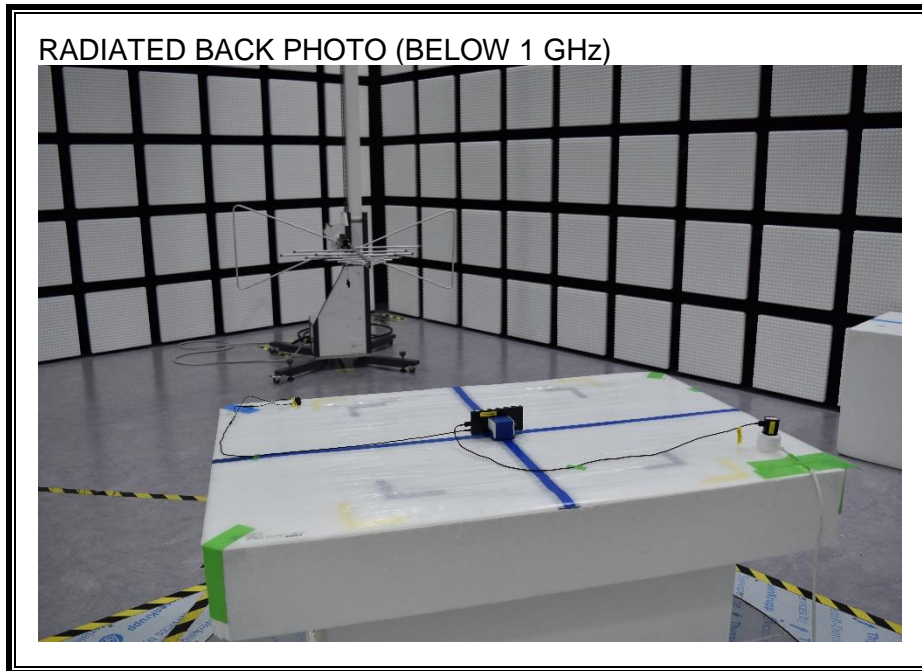

13. SETUP PHOTOS

ANTENNA PORT CONDUCTED RF MEASUREMENT SETUP

RADIATED RF MEASUREMENT SETUP (BELOW 1 GHz X)

RADIATED RF MEASUREMENT SETUP (BELOW 1 GHz Y)

RADIATED RF MEASUREMENT SETUP (ABOVE 1 GHz X)

RADIATED RF MEASUREMENT SETUP (ABOVE 1 GHz Y)

RADIATED RF MEASUREMENT SETUP FOR PORTABLE CONFIGURATION

POWERLINE CONDUCTED EMISSIONS MEASUREMENT SETUP

END OF REPORT