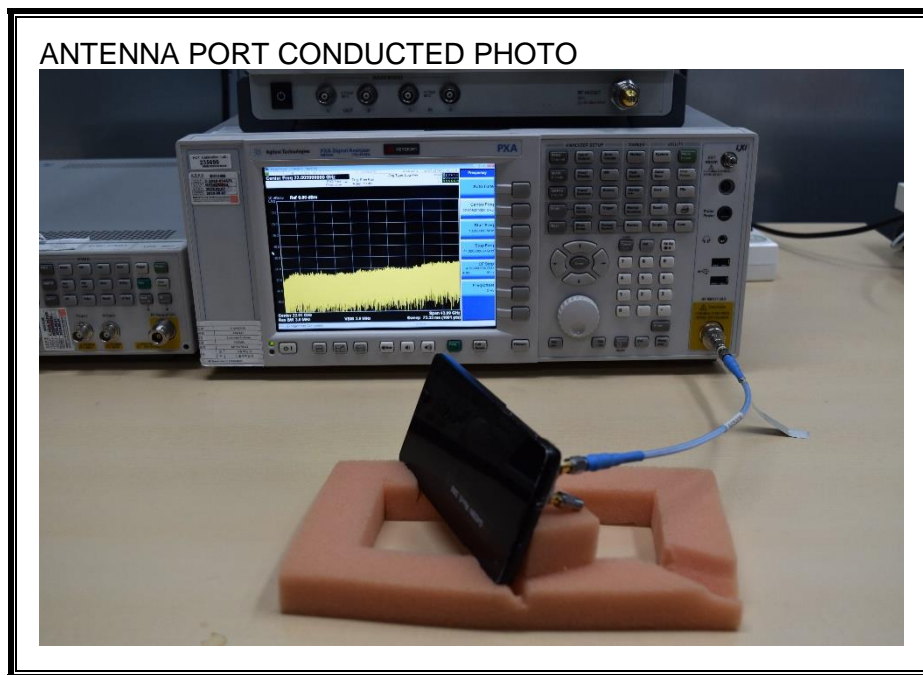

13. SETUP PHOTOS

ANTENNA PORT CONDUCTED RF MEASUREMENT SETUP

RADIATED RF MEASUREMENT SETUP (BELOW 1 GHz X)

RADIATED RF MEASUREMENT SETUP (BELOW 1 GHz Y)

RADIATED RF MEASUREMENT SETUP (ABOVE 1 GHz X)

RADIATED RF MEASUREMENT SETUP (ABOVE 1 GHz Y)

RADIATED RF MEASUREMENT SETUP FOR PORTABLE CONFIGURATION

POWERLINE CONDUCTED EMISSIONS MEASUREMENT SETUP

END OF REPORT