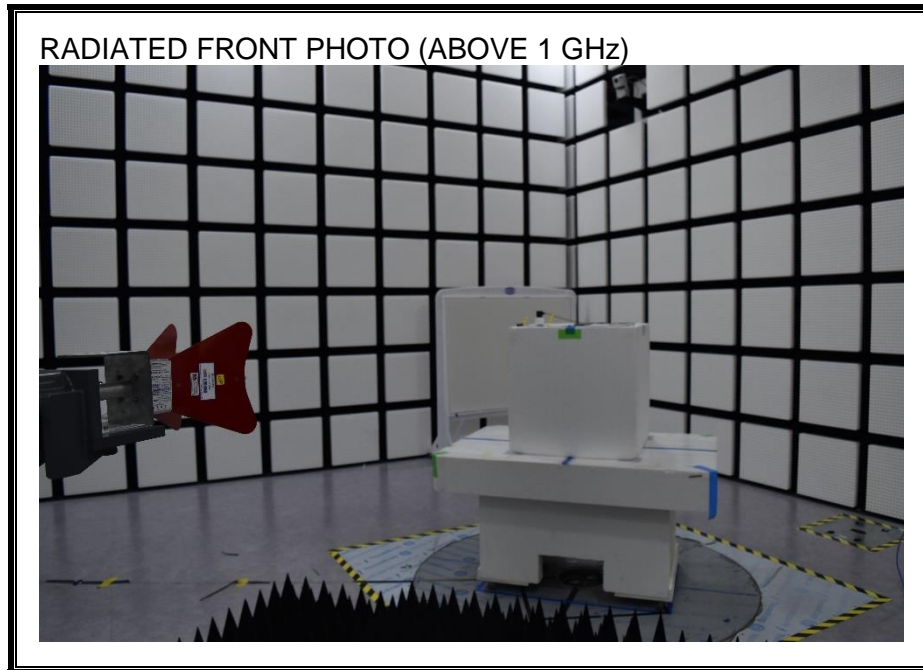

13. SETUP PHOTOS

ANTENNA PORT CONDUCTED RF MEASUREMENT SETUP

RADIATED RF MEASUREMENT SETUP (BELOW 1 GHz X)

RADIATED RF MEASUREMENT SETUP (BELOW 1 GHz Y)

RADIATED RF MEASUREMENT SETUP (ABOVE 1 GHz X)

RADIATED RF MEASUREMENT SETUP (ABOVE 1 GHz Y)

RADIATED RF MEASUREMENT SETUP FOR PORTABLE CONFIGURATION

POWERLINE CONDUCTED EMISSIONS MEASUREMENT SETUP

END OF REPORT