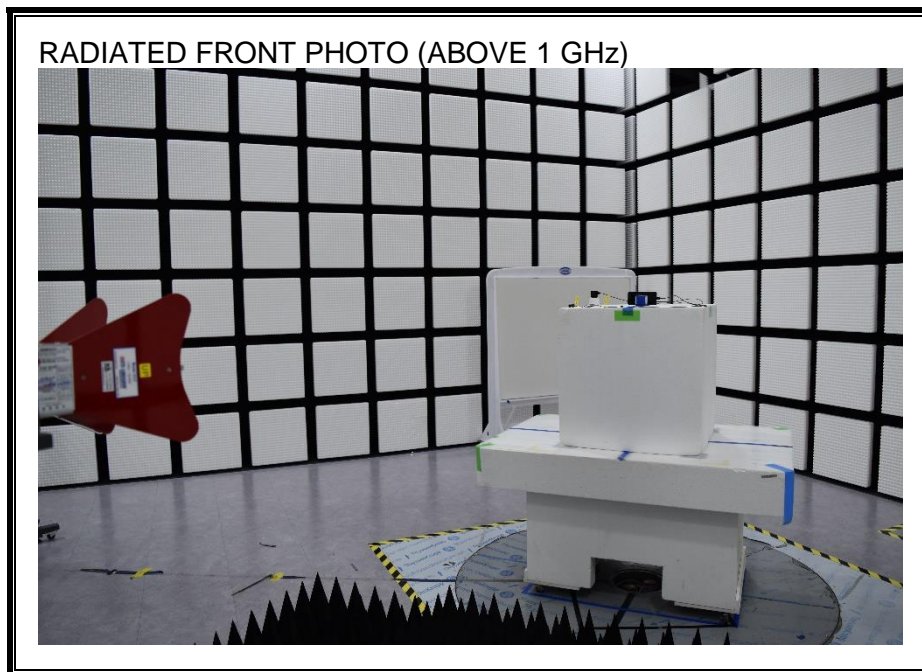

13. SETUP PHOTOS

ANTENNA PORT CONDUCTED RF MEASUREMENT SETUP

RADIATED RF MEASUREMENT SETUP (BELOW 1 GHz X)

RADIATED RF MEASUREMENT SETUP (BELOW 1 GHz Y)

RADIATED RF MEASUREMENT SETUP (ABOVE 1 GHz X)

RADIATED RF MEASUREMENT SETUP (ABOVE 1 GHz Y)

RADIATED RF MEASUREMENT SETUP FOR PORTABLE CONFIGURATION

POWERLINE CONDUCTED EMISSIONS MEASUREMENT SETUP

END OF REPORT