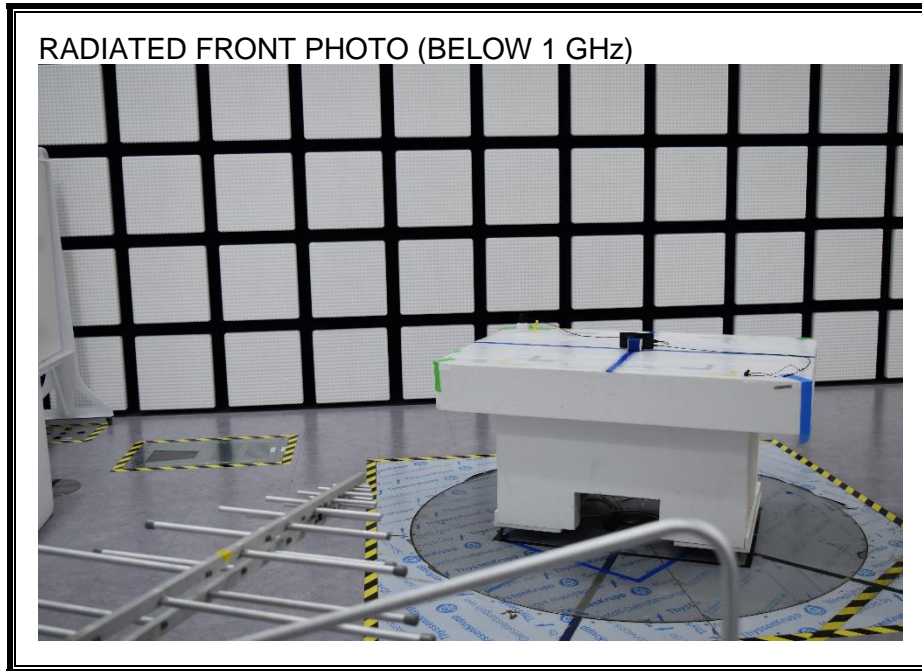

13. SETUP PHOTOS

ANTENNA PORT CONDUCTED RF MEASUREMENT SETUP

RADIATED RF MEASUREMENT SETUP (BELOW 1 GHz X)

RADIATED RF MEASUREMENT SETUP (BELOW 1 GHz Y)

RADIATED RF MEASUREMENT SETUP (ABOVE 1 GHz X)

RADIATED RF MEASUREMENT SETUP (ABOVE 1 GHz Y)

RADIATED RF MEASUREMENT SETUP FOR PORTABLE CONFIGURATION

POWERLINE CONDUCTED EMISSIONS MEASUREMENT SETUP

END OF REPORT