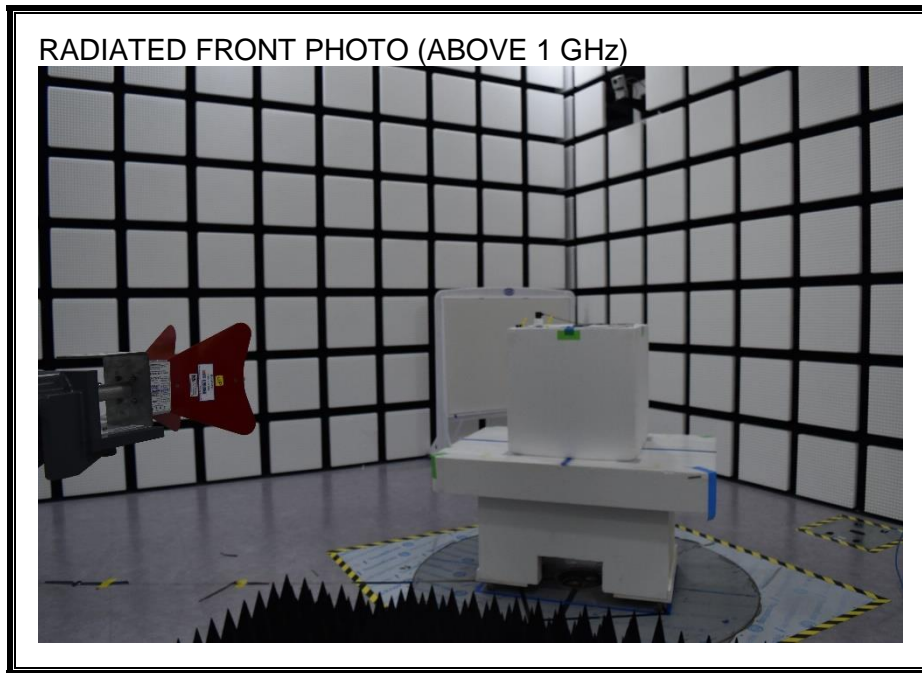

13. SETUP PHOTOS

ANTENNA PORT CONDUCTED RF MEASUREMENT SETUP

RADIATED RF MEASUREMENT SETUP (BELOW 1 GHz X)

RADIATED RF MEASUREMENT SETUP (ABOVE 1 GHz X)

RADIATED RF MEASUREMENT SETUP FOR PORTABLE CONFIGURATION

POWERLINE CONDUCTED EMISSIONS MEASUREMENT SETUP

END OF REPORT