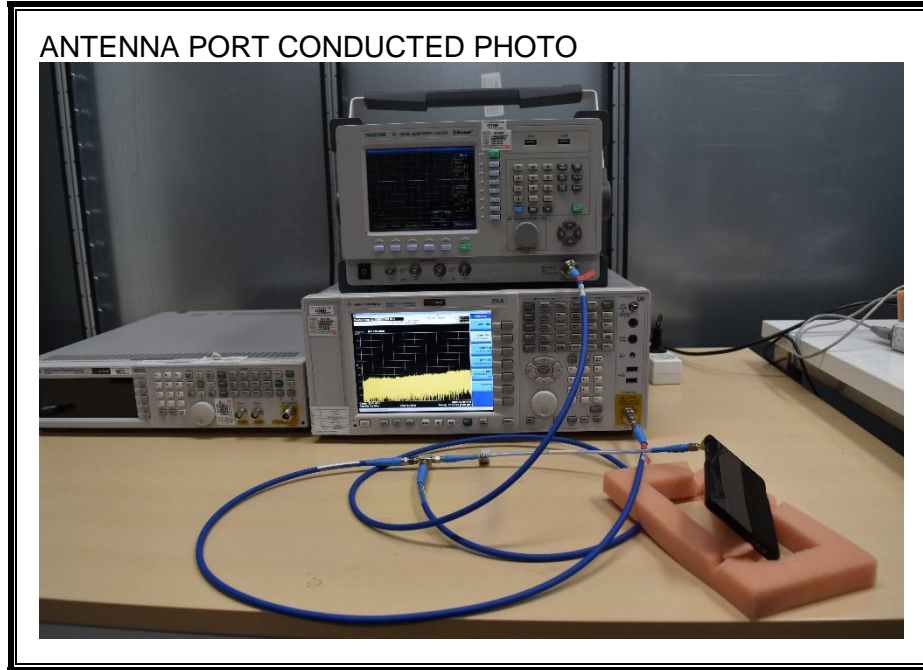

13. SETUP PHOTOS

ANTENNA PORT CONDUCTED RF MEASUREMENT SETUP

RADIATED RF MEASUREMENT SETUP (BELOW 1 GHz X)

RADIATED RF MEASUREMENT SETUP (ABOVE 1 GHz X)

RADIATED RF MEASUREMENT SETUP FOR PORTABLE CONFIGURATION

POWERLINE CONDUCTED EMISSIONS MEASUREMENT SETUP

END OF REPORT