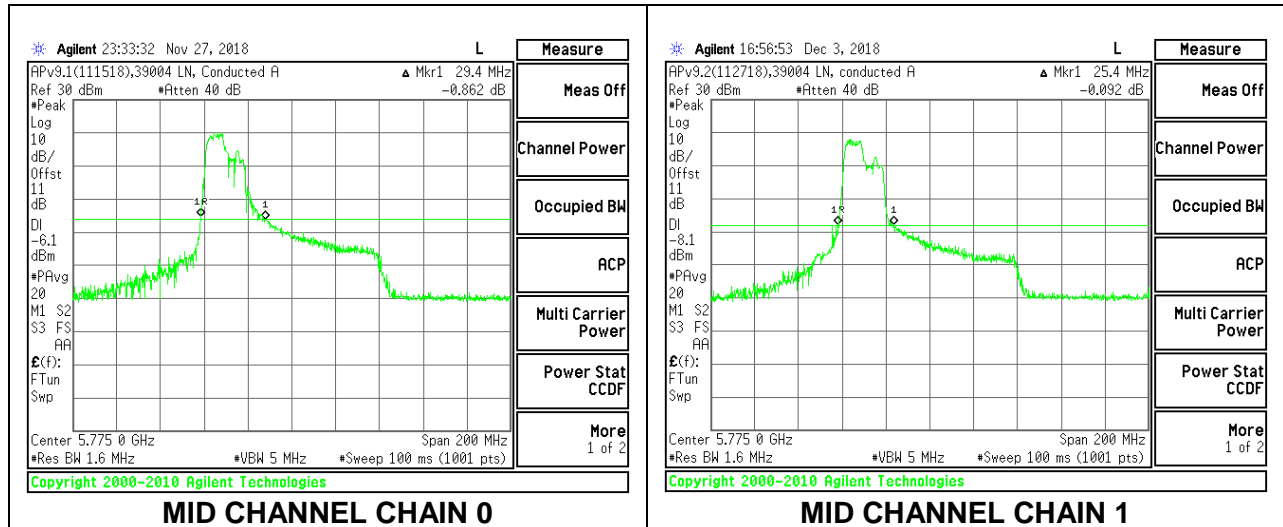

2TX Antenna 1 + Antenna 2 OFDMA MODE – 106-Tones, RU Index 53

Channel	Frequency (MHz)	26 dB Bandwidth Chain 0 (MHz)	26 dB Bandwidth Chain 1 (MHz)
Mid	5775	29.40	25.40

MID CHANNEL