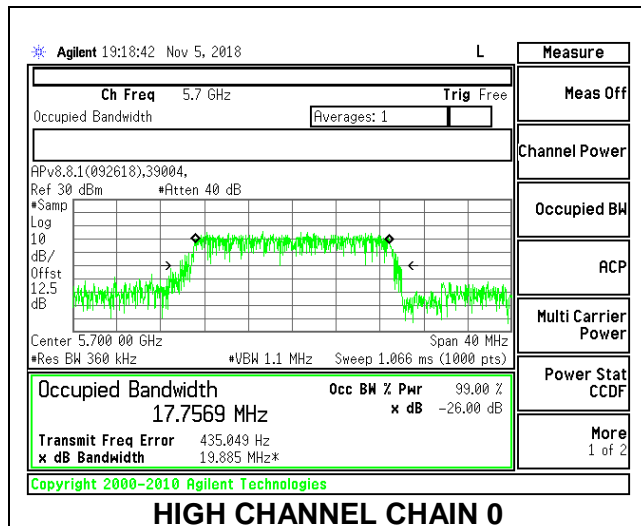

HIGH CHANNEL