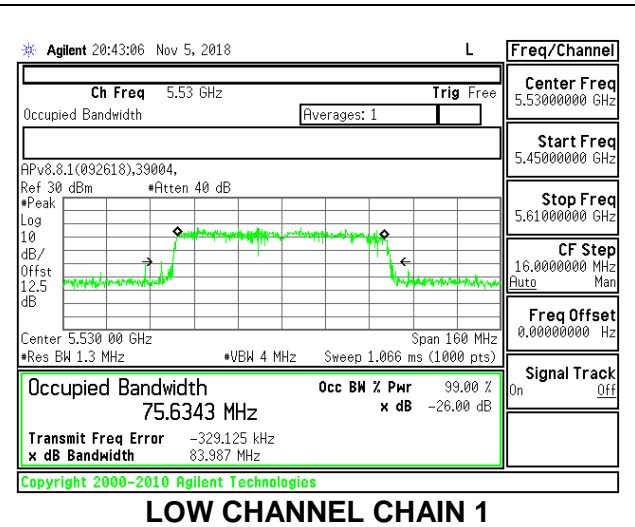

9.3.18. 802.11ac VHT80 MODE IN THE 5.6 GHz BAND

2TX Antenna 1 + Antenna 2 CDD MODE

Channel	Frequency (MHz)	99% Bandwidth Chain 0 (MHz)	99% Bandwidth Chain 1 (MHz)
Low	5530	75.851	75.634
High	5610	75.684	75.946
138	5690	75.403	75.316

LOW CHANNEL