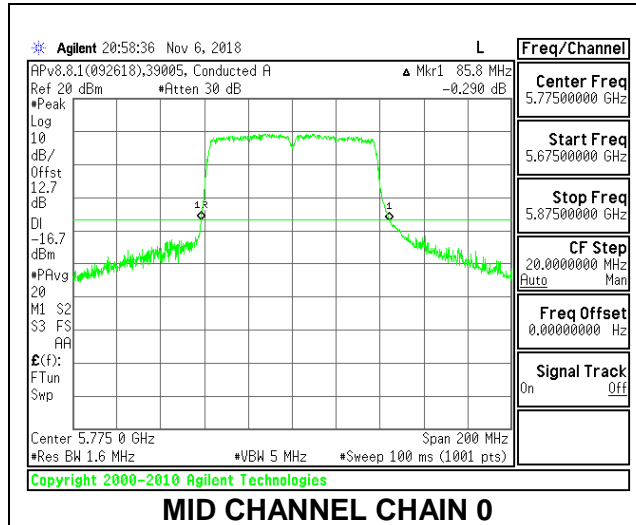

9.2.25. 802.11ac VHT80 MODE IN THE 5.8 GHz BAND

2TX Antenna 1 + Antenna 2 CDD MODE

Channel	Frequency (MHz)	26 dB Bandwidth	
		Chain 0 (MHz)	Chain 1 (MHz)
Mid	5775	85.80	83.80

MID CHANNEL