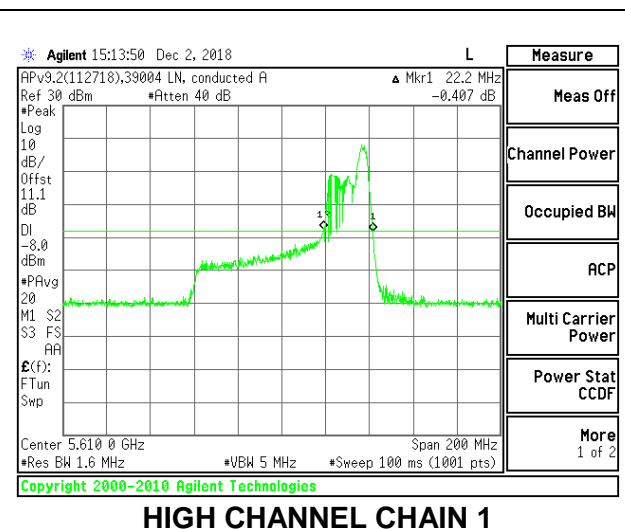

HIGH CHANNEL