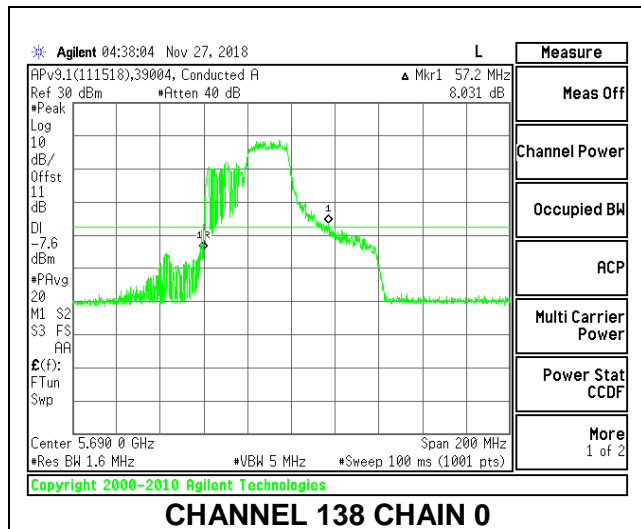

CHANNEL 138