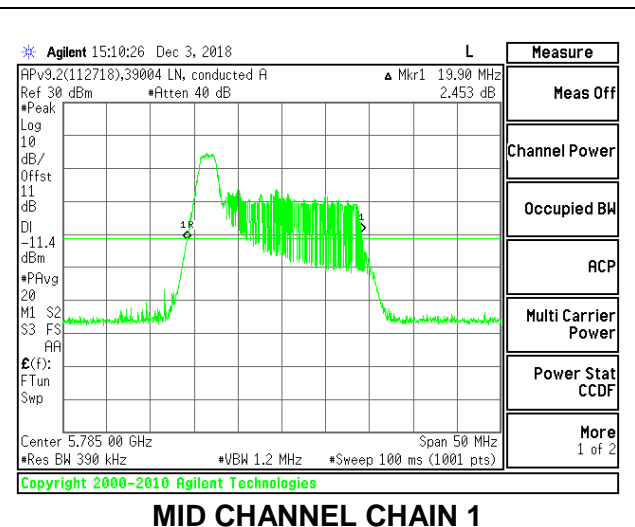

MID CHANNEL