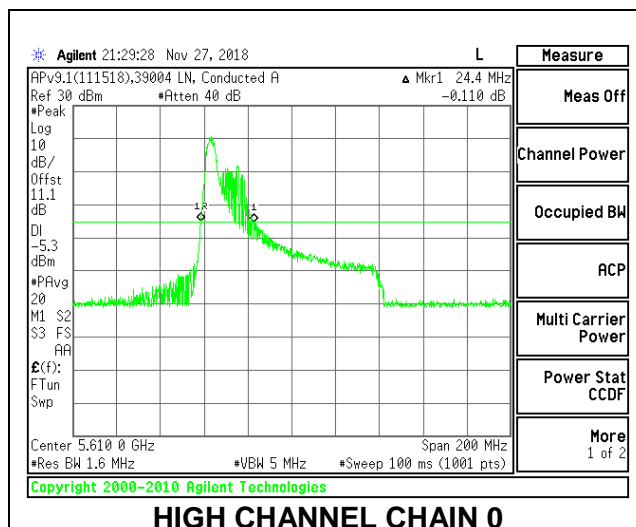

HIGH CHANNEL