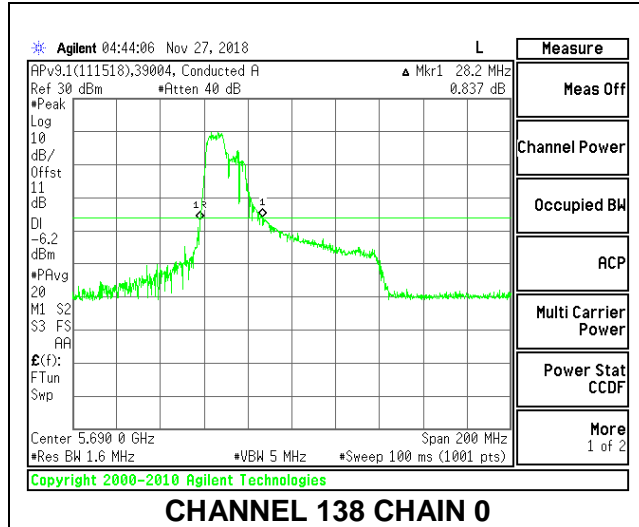

CHANNEL 138