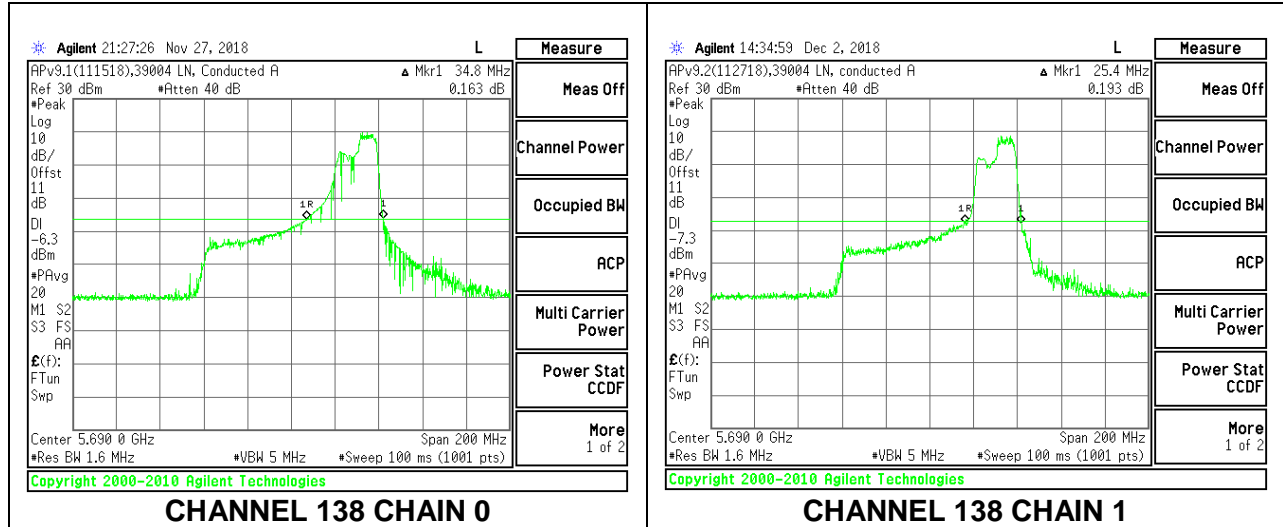

CHANNEL 138