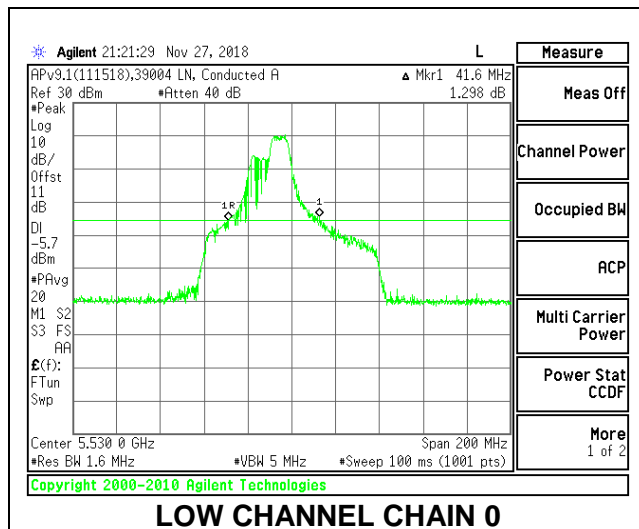

2TX Antenna 1 + Antenna 2 OFDMA MODE – 106-Tones, RU Index 56

Channel	Frequency (MHz)	26 dB Bandwidth Chain 0 (MHz)	26 dB Bandwidth Chain 1 (MHz)
Low	5530	41.60	39.00
High	5610	44.20	31.80
138	5690	39.80	33.80

LOW CHANNEL