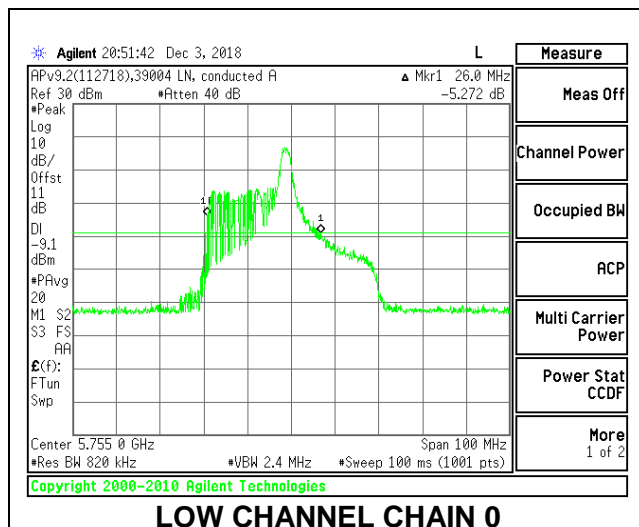

2TX Antenna 1 + Antenna 2 OFDMA MODE – 26-Tones, RU Index 8/9

Channel	Frequency (MHz)	26 dB Bandwidth	
		Chain 0 (MHz)	Chain 1 (MHz)
Low	5755	26.00	24.40
High	5795	24.50	25.00

LOW CHANNEL