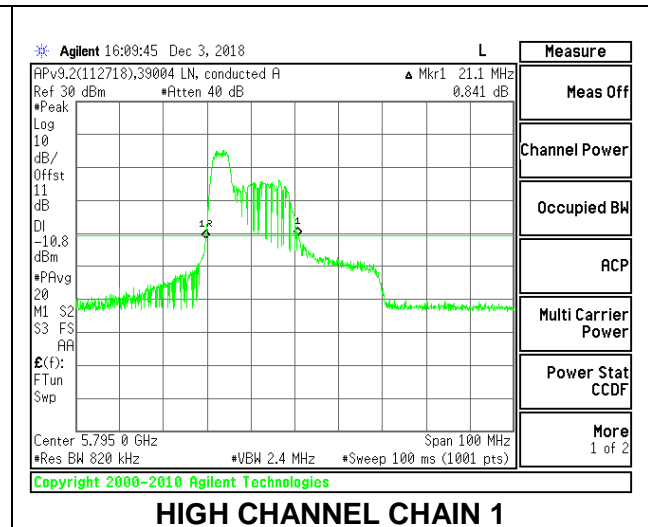

HIGH CHANNEL