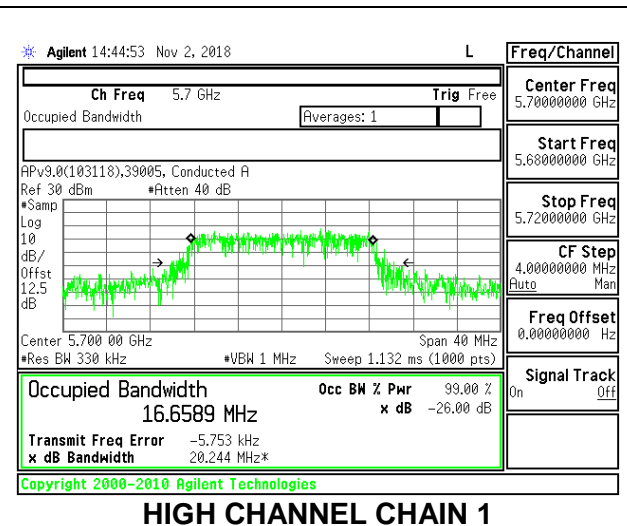

HIGH CHANNEL