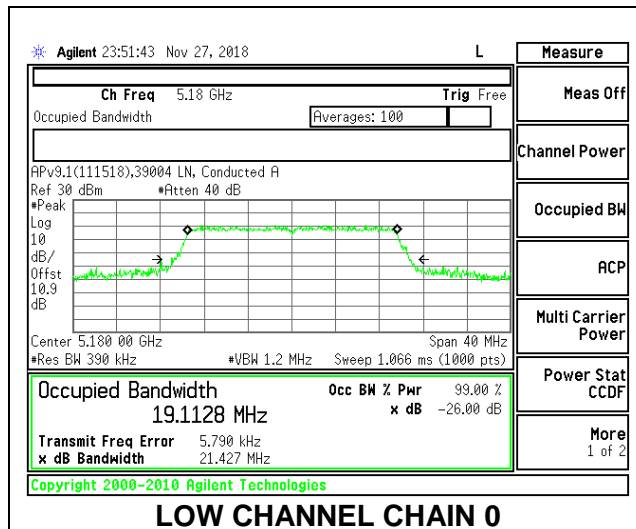

9.3.5. 802.11ax HE20 MODE IN THE 5.2 GHz BAND

2TX Antenna 1 + Antenna 2 OFDMA MODE – 242-Tones, RU Index 61

Channel	Frequency (MHz)	99% Bandwidth Chain 0 (MHz)	99% Bandwidth Chain 1 (MHz)
Low	5180	19.1128	19.1041
Mid	5200	19.0807	19.1274
High	5240	19.0759	19.1241

LOW CHANNEL