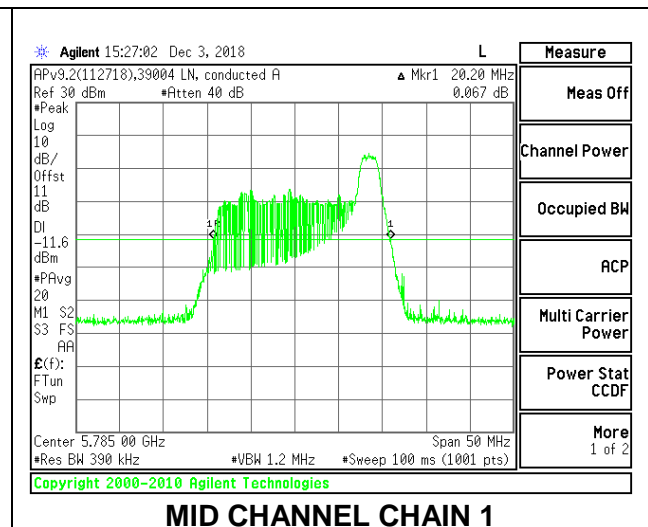

MID CHANNEL