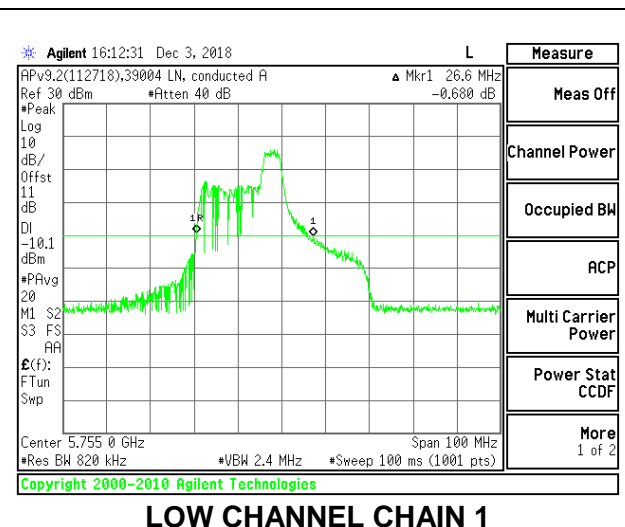

LOW CHANNEL CHAIN 1

HIGH CHANNEL