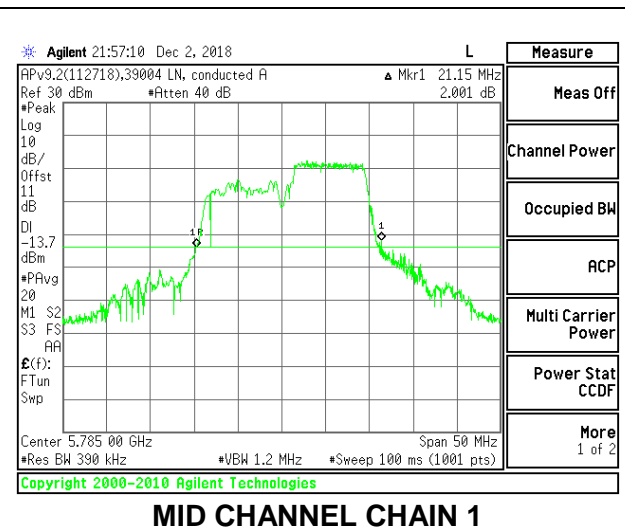

MID CHANNEL