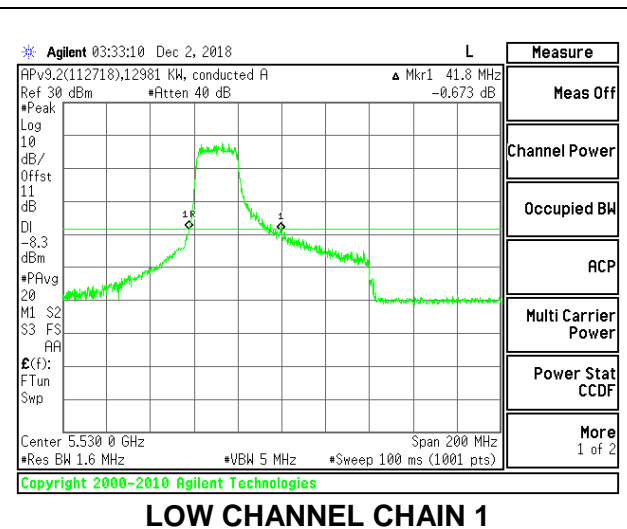

2TX Antenna 1 + Antenna 2 OFDMA MODE – 242-Tones, RU Index 61

Channel	Frequency (MHz)	26 dB Bandwidth Chain 0 (MHz)	26 dB Bandwidth Chain 1 (MHz)
Low	5530	42.00	41.80
High	5610	38.80	38.40
138	5690	41.00	42.40

LOW CHANNEL