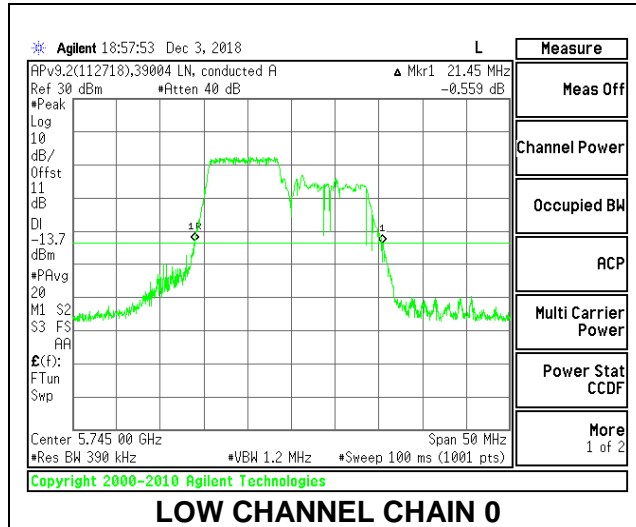

2TX Antenna 1 + Antenna 2 OFDMA MODE – 106-Tones, RU Index 53

Channel	Frequency (MHz)	26 dB Bandwidth Chain 0 (MHz)	26 dB Bandwidth Chain 1 (MHz)
Low	5745	21.45	21.20
Mid	5785	21.40	21.30
High	5825	21.65	21.70

LOW CHANNEL