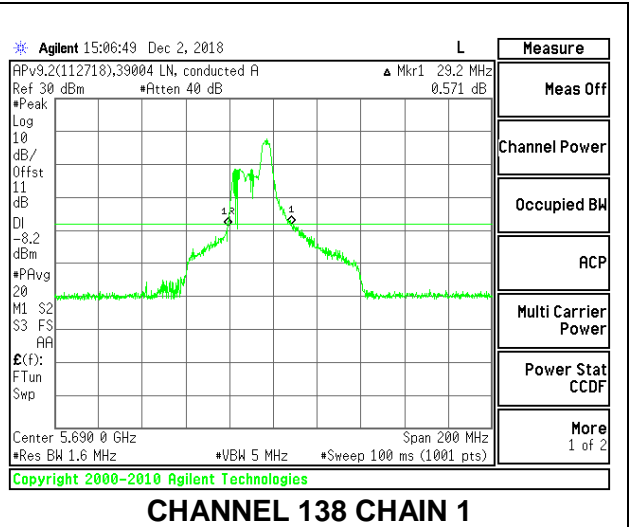

CHANNEL 138