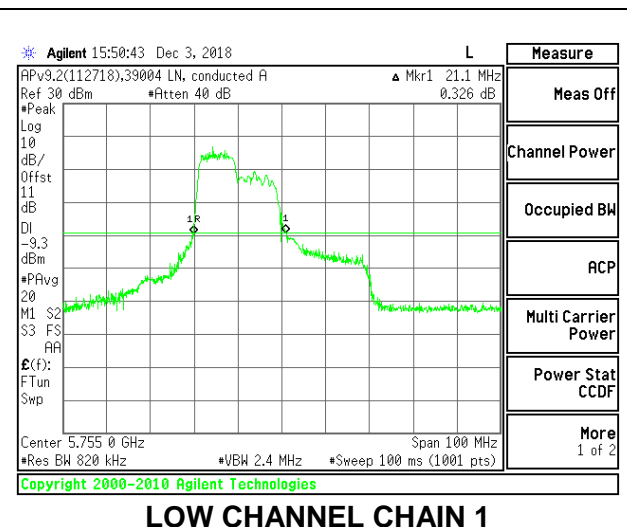

LOW CHANNEL CHAIN 1

HIGH CHANNEL