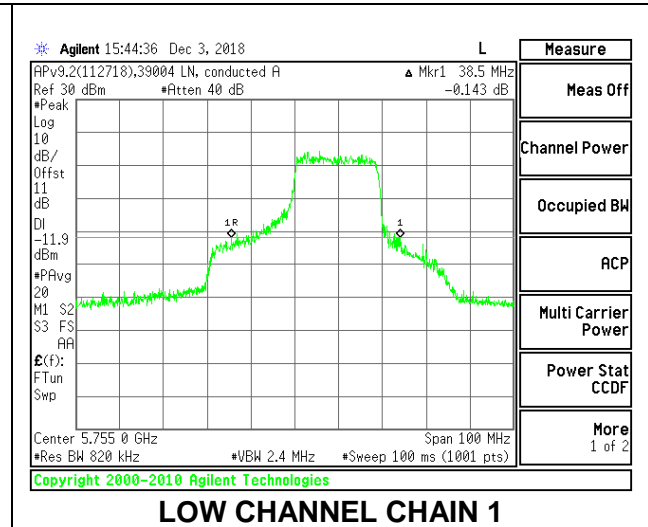

2TX Antenna 1 + Antenna 2 OFDMA MODE – 242-Tones, RU Index 62

Channel	Frequency (MHz)	26 dB Bandwidth Chain 0 (MHz)	26 dB Bandwidth Chain 1 (MHz)
Low	5755	40.10	38.50
High	5795	40.30	37.70

LOW CHANNEL