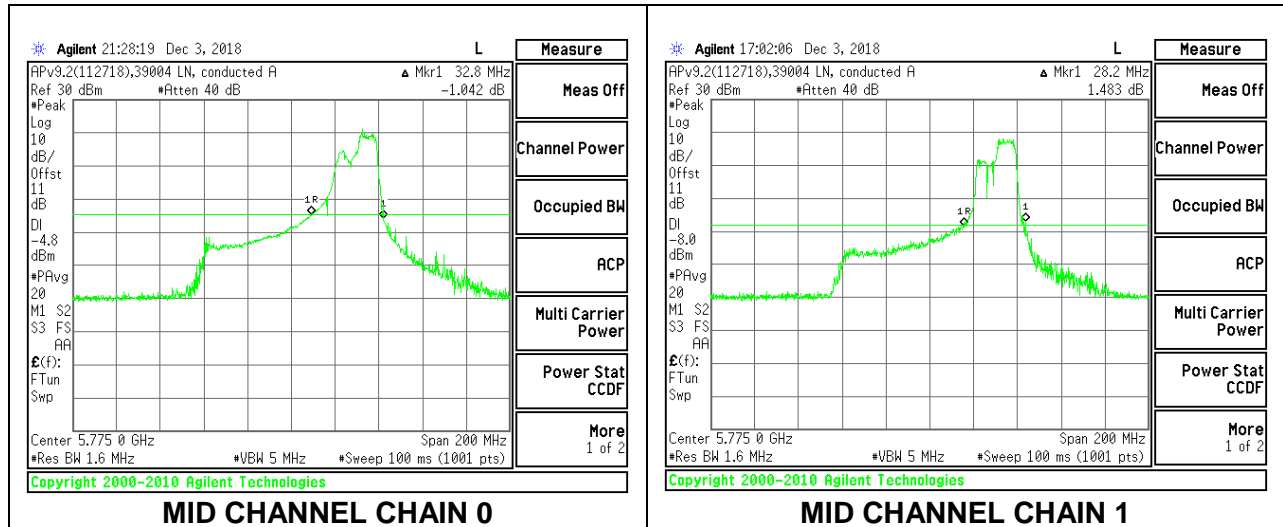

2TX Antenna 1 + Antenna 2 OFDMA MODE – 106-Tones, RU Index 60

Channel	Frequency (MHz)	26 dB Bandwidth Chain 0 (MHz)	26 dB Bandwidth Chain 1 (MHz)
Mid	5775	32.80	28.20

MID CHANNEL