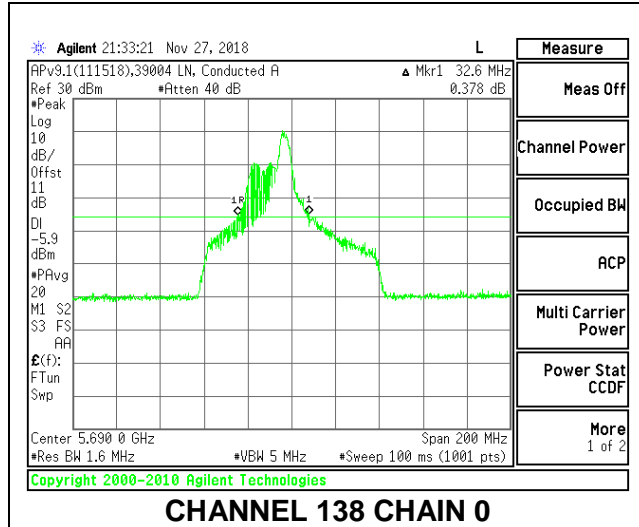

CHANNEL 138