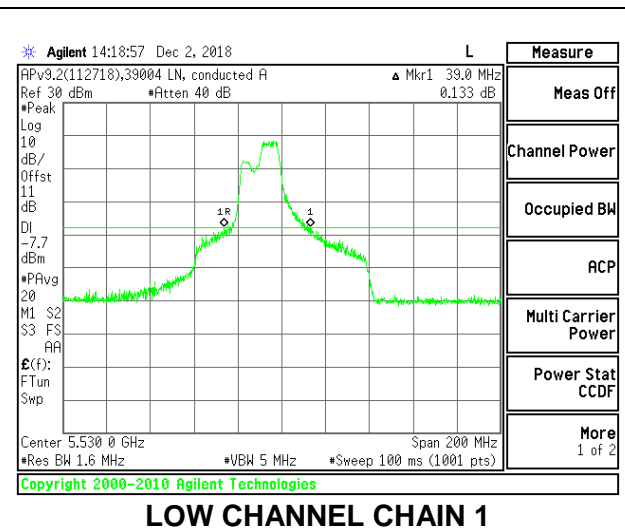

2TX Antenna 1 + Antenna 2 OFDMA MODE – 106-Tones, RU Index 56

Channel	Frequency (MHz)	26 dB Bandwidth Chain 0 (MHz)	26 dB Bandwidth Chain 1 (MHz)
Low	5530	41.60	39.00
High	5610	44.20	31.80
138	5690	39.80	33.80

LOW CHANNEL