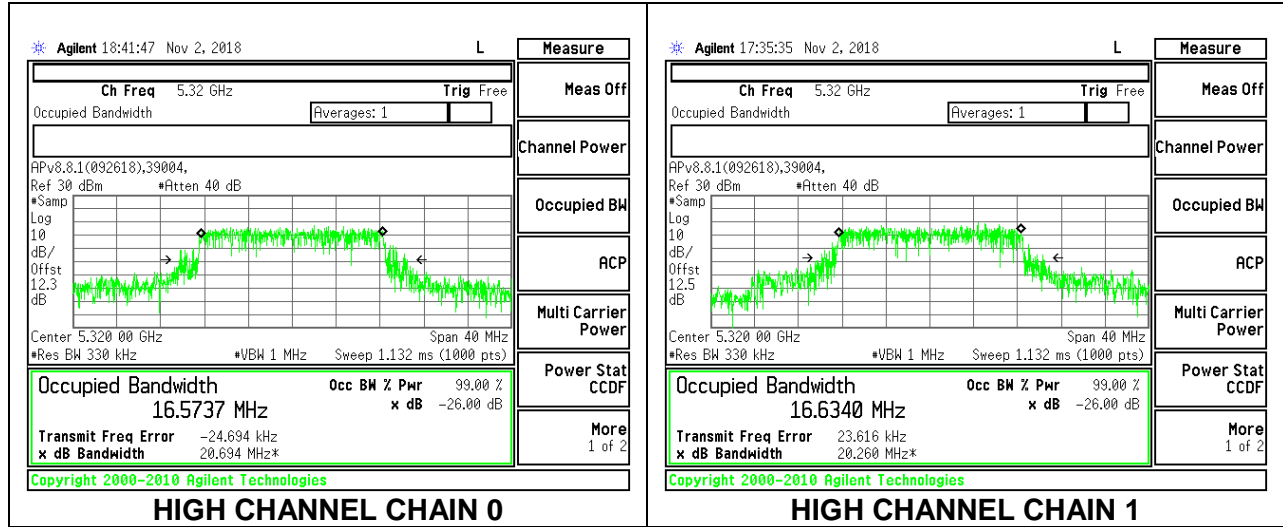

HIGH CHANNEL