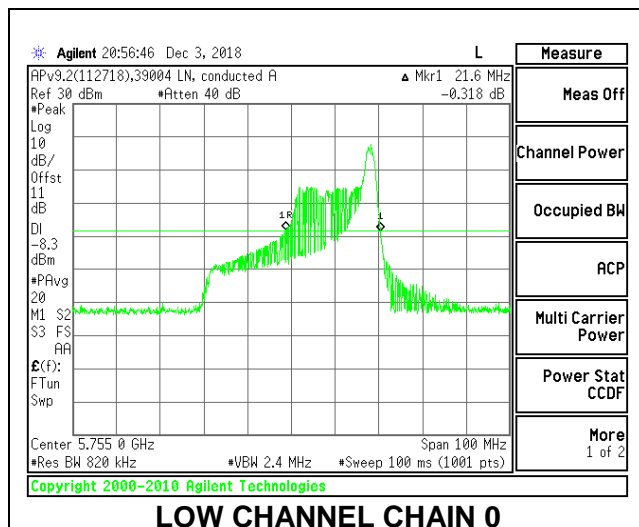

2TX Antenna 1 + Antenna 2 OFDMA MODE – 26-Tones, RU Index 17

Channel	Frequency (MHz)	26 dB Bandwidth Chain 0 (MHz)	26 dB Bandwidth Chain 1 (MHz)
Low	5755	21.60	19.70
High	5795	22.00	19.90

LOW CHANNEL

LOW CHANNEL CHAIN 0