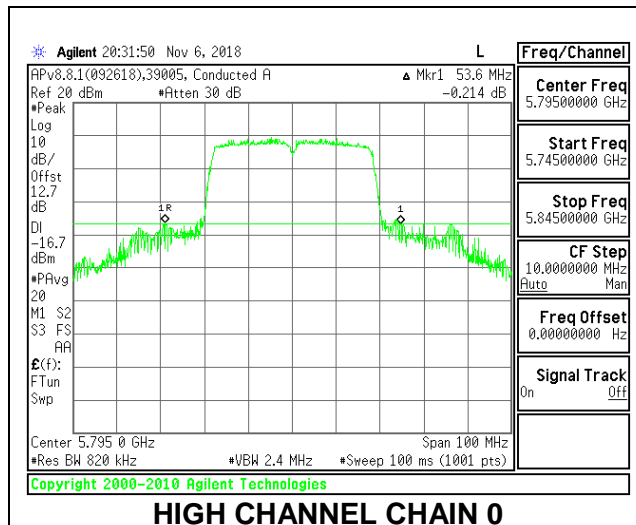

**LOW CHANNEL**

**MID CHANNEL**

**HIGH CHANNEL**

**9.2.24. 802.11n HT40 MODE IN THE 5.8 GHz BAND**

**2TX Antenna 1 + Antenna 2 CDD MODE**

Channel	Frequency (MHz)	26 dB Bandwidth	
		Chain 0 (MHz)	Chain 1 (MHz)
Low	5755	53.20	56.10
High	5795	53.60	58.80

**LOW CHANNEL**

**HIGH CHANNEL**

**9.2.25. 802.11ac VHT80 MODE IN THE 5.8 GHz BAND**

**2TX Antenna 1 + Antenna 2 CDD MODE**

Channel	Frequency (MHz)	26 dB Bandwidth	
		Chain 0 (MHz)	Chain 1 (MHz)
Mid	5775	85.80	83.80