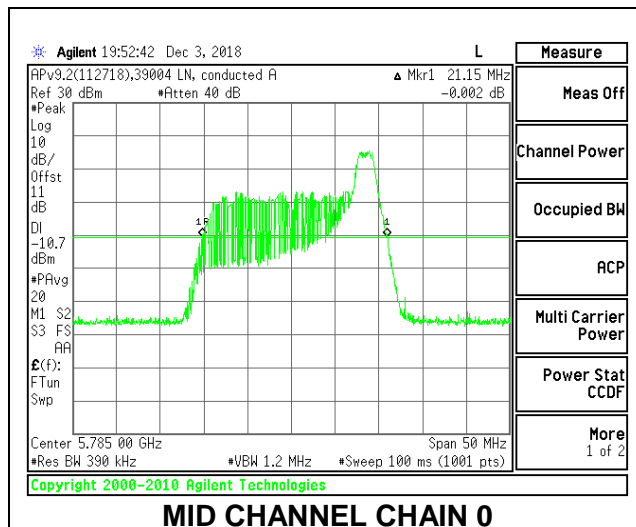

MID CHANNEL