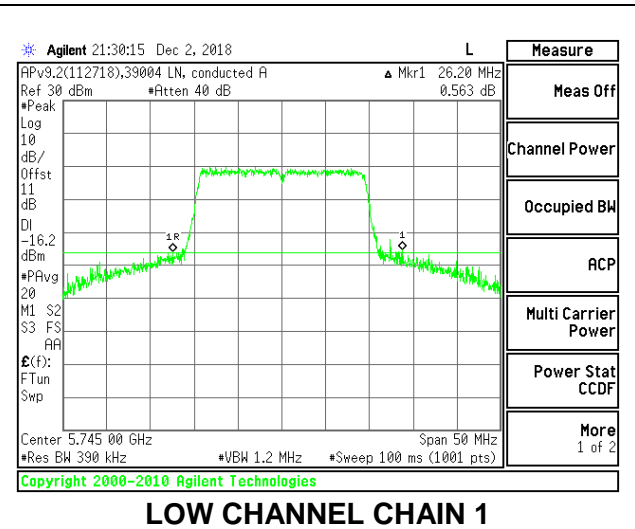

9.2.26. 802.11ax HE20 MODE IN THE 5.8 GHz BAND

2TX Antenna 1 + Antenna 2 OFDMA MODE – 242-Tones, RU Index 61

Channel	Frequency (MHz)	26 dB Bandwidth Chain 0 (MHz)	26 dB Bandwidth Chain 1 (MHz)
Low	5745	22.30	26.20
Mid	5785	22.20	30.50
High	5825	26.20	38.20

LOW CHANNEL