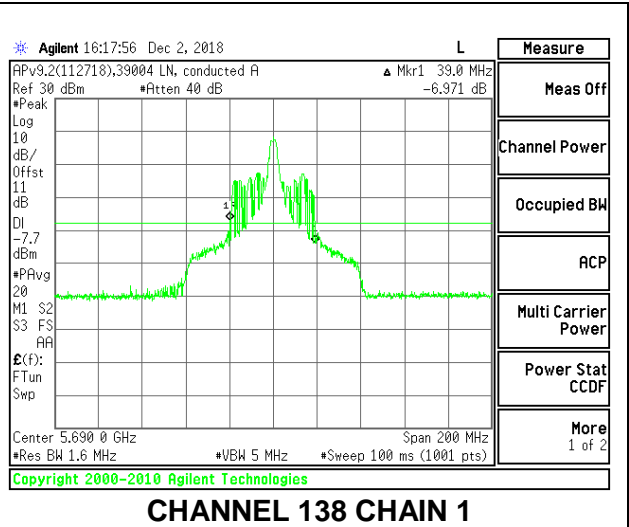

CHANNEL 138