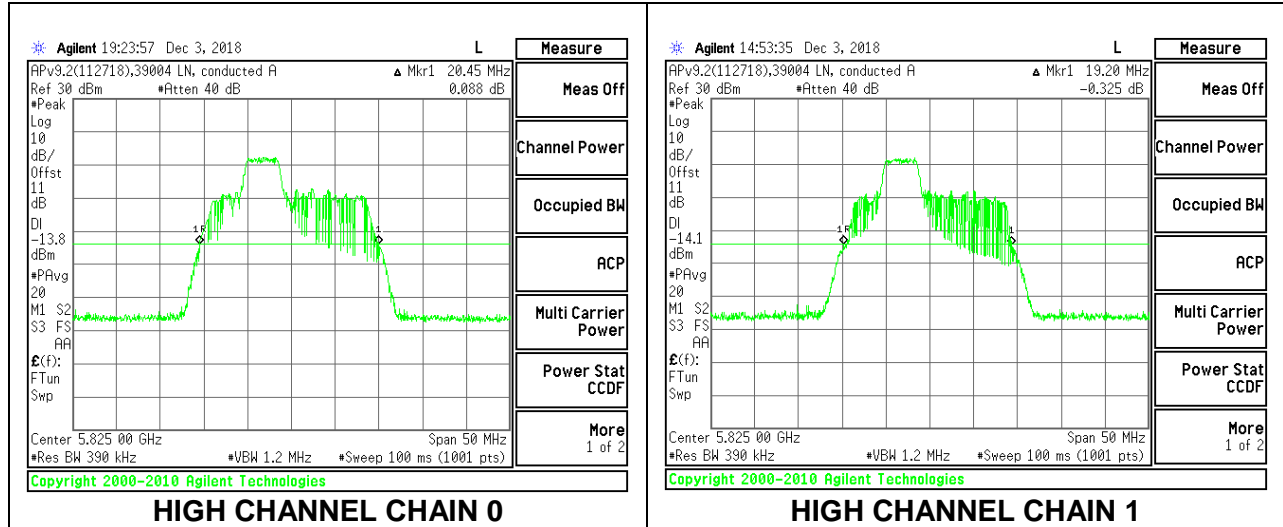

HIGH CHANNEL