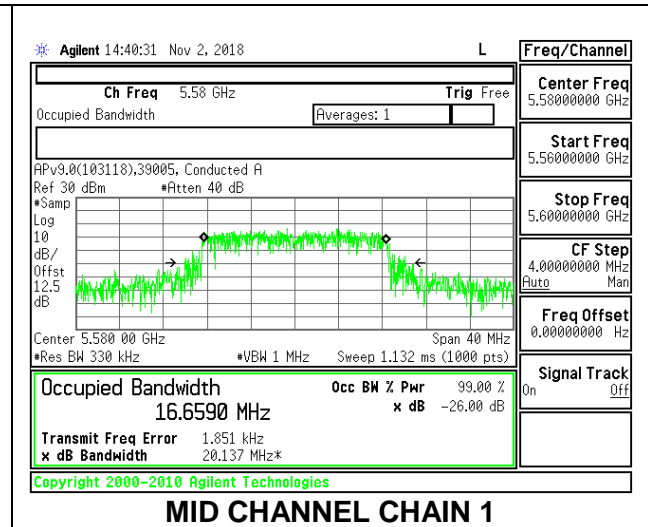

MID CHANNEL