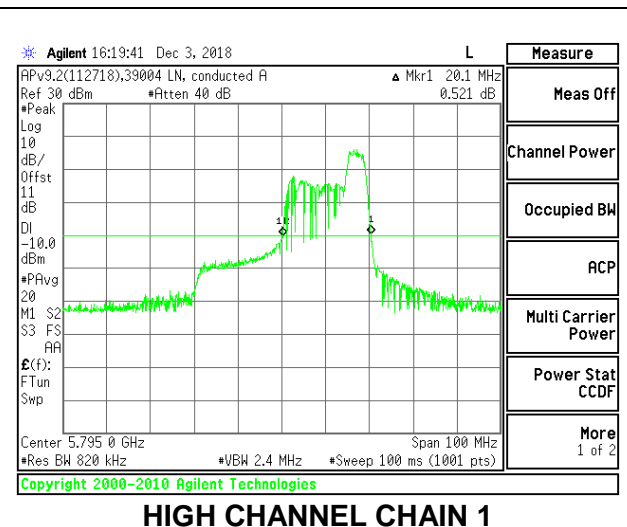

HIGH CHANNEL