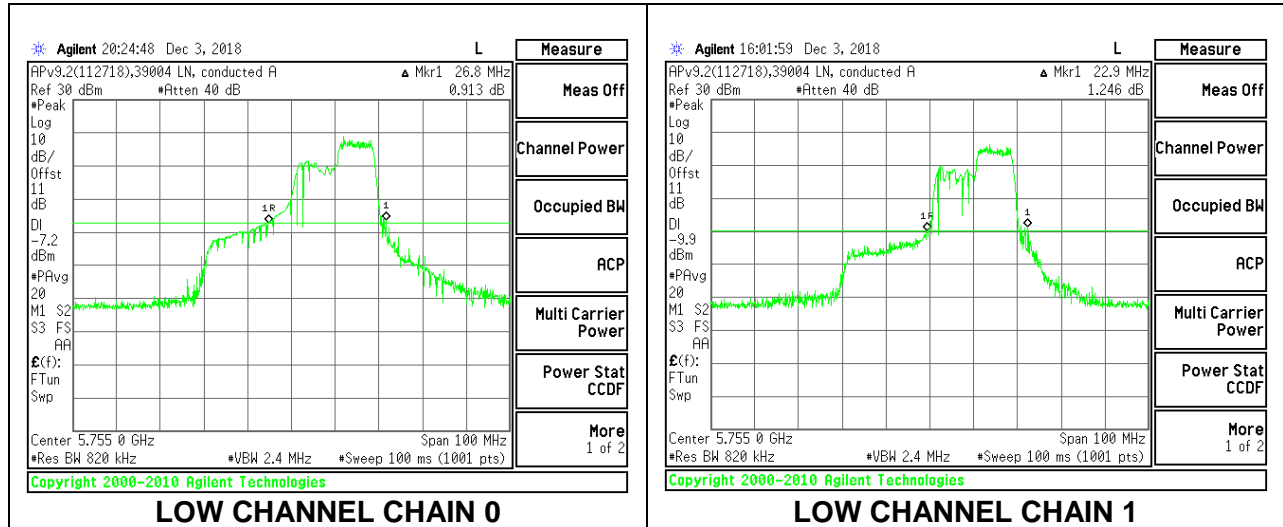

2TX Antenna 1 + Antenna 2 OFDMA MODE – 106-Tones, RU Index 56

Channel	Frequency (MHz)	26 dB Bandwidth Chain 0 (MHz)	26 dB Bandwidth Chain 1 (MHz)
Low	5755	26.80	22.90
High	5795	26.60	21.90

LOW CHANNEL