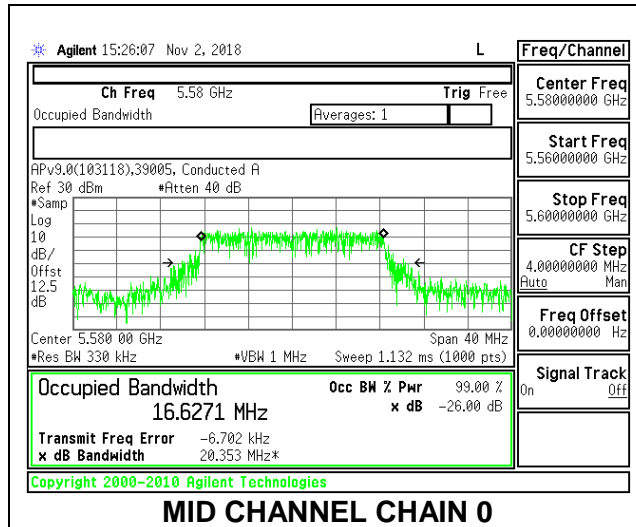

MID CHANNEL