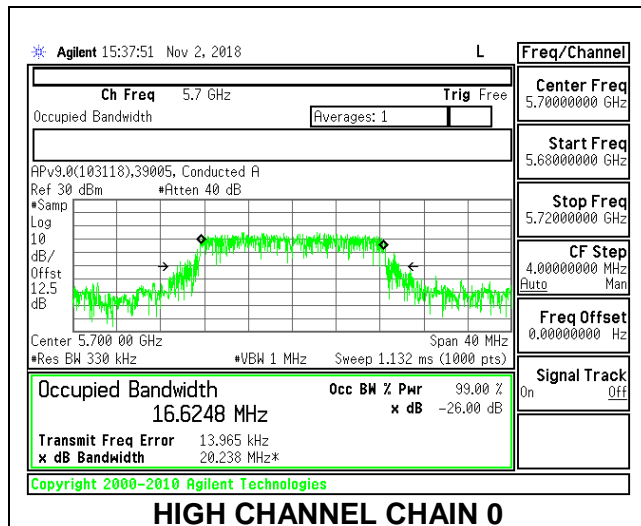

HIGH CHANNEL