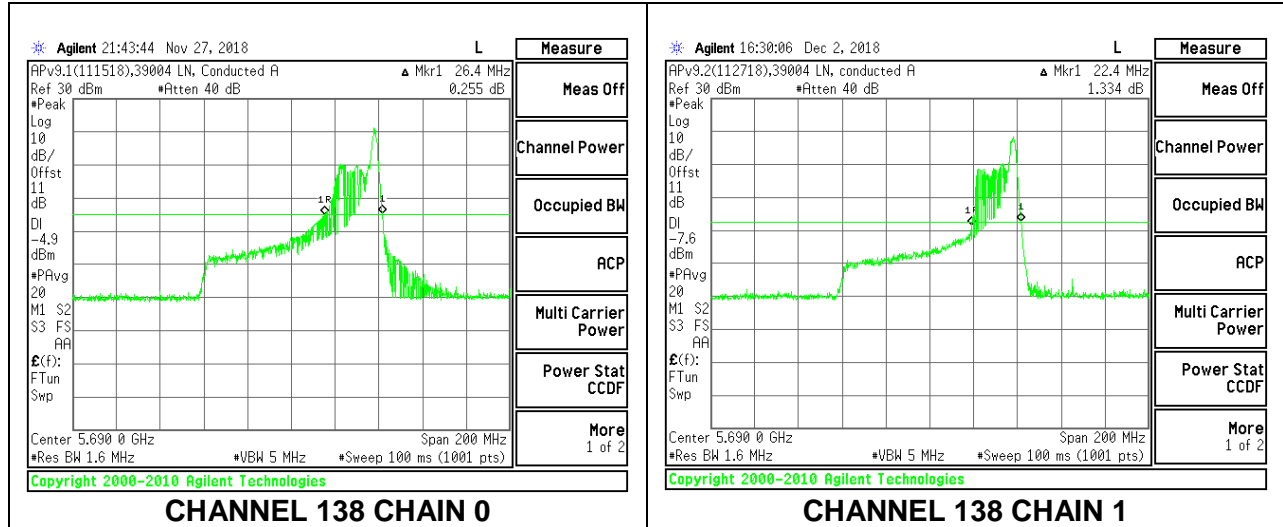

### CHANNEL 138

**2TX Antenna 1 + Antenna 2 OFDMA MODE – 26-Tones, RU Index 36**

Channel	Frequency (MHz)	26 dB Bandwidth Chain 0 (MHz)	26 dB Bandwidth Chain 1 (MHz)
Low	5530	26.00	22.00
High	5610	27.60	22.20
138	5690	26.40	22.40

**LOW CHANNEL**

**HIGH CHANNEL**

**CHANNEL 138**

**9.2.22. 802.11a MODE IN THE 5.8 GHz BAND**

**2TX Antenna 1 + Antenna 2 CDD MODE**

Channel	Frequency (MHz)	26 dB Bandwidth Chain 0 (MHz)	26 dB Bandwidth Chain 1 (MHz)
Low	5745	25.60	29.55
Mid	5785	25.45	29.95
High	5825	24.60	29.55