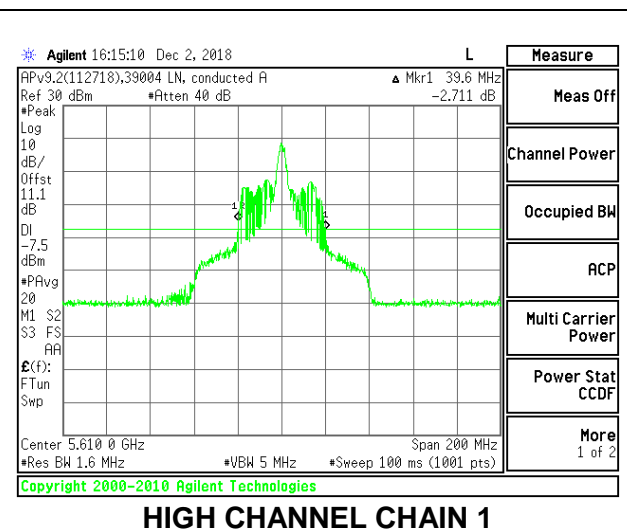

**LOW CHANNEL**

**HIGH CHANNEL**

**CHANNEL 138**

**2TX Antenna 1 + Antenna 2 OFDMA MODE – 26-Tones, RU Index 18**

Channel	Frequency (MHz)	26 dB Bandwidth Chain 0 (MHz)	26 dB Bandwidth Chain 1 (MHz)
Low	5530	47.00	39.60
High	5610	45.40	39.60
138	5690	44.40	39.00

**LOW CHANNEL**

**HIGH CHANNEL**