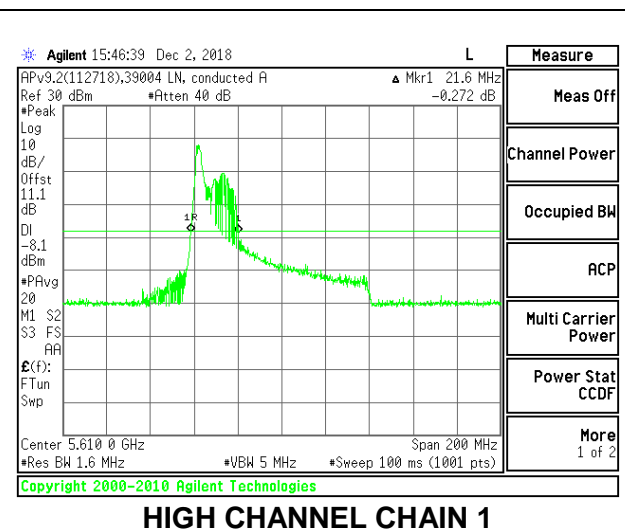

HIGH CHANNEL