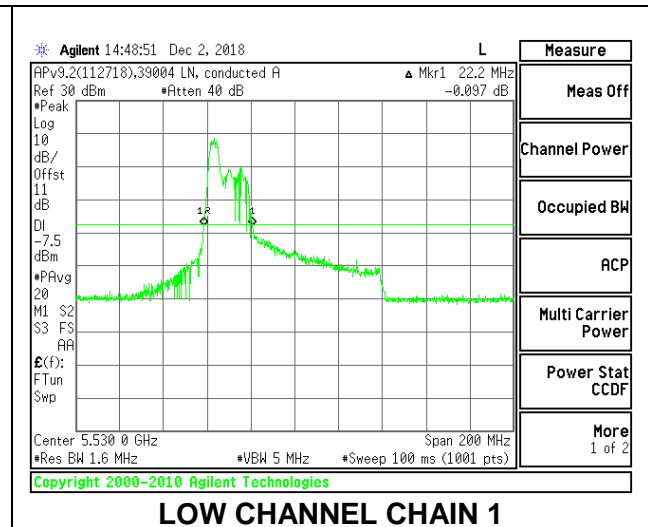

2TX Antenna 1 + Antenna 2 OFDMA MODE – 52-Tones, RU Index 37

Channel	Frequency (MHz)	26 dB Bandwidth Chain 0 (MHz)	26 dB Bandwidth Chain 1 (MHz)
Low	5530	24.40	22.20
High	5610	24.40	22.20
138	5690	24.40	22.20

LOW CHANNEL