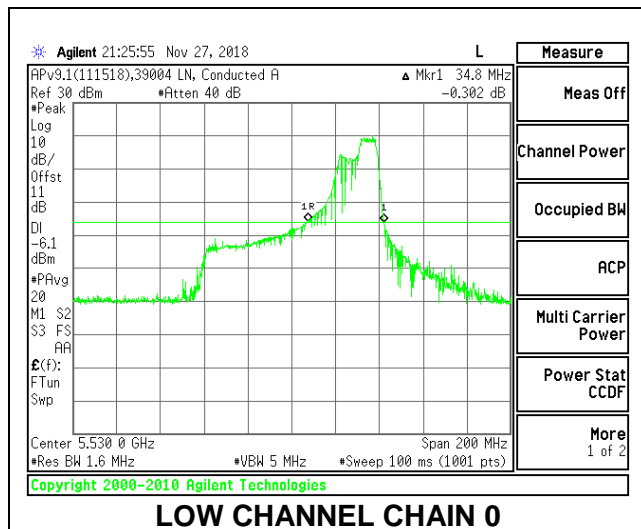

2TX Antenna 1 + Antenna 2 OFDMA MODE – 106-Tones, RU Index 60

Channel	Frequency (MHz)	26 dB Bandwidth Chain 0 (MHz)	26 dB Bandwidth Chain 1 (MHz)
Low	5530	34.80	27.20
High	5610	34.40	27.20
138	5690	34.80	25.40

LOW CHANNEL