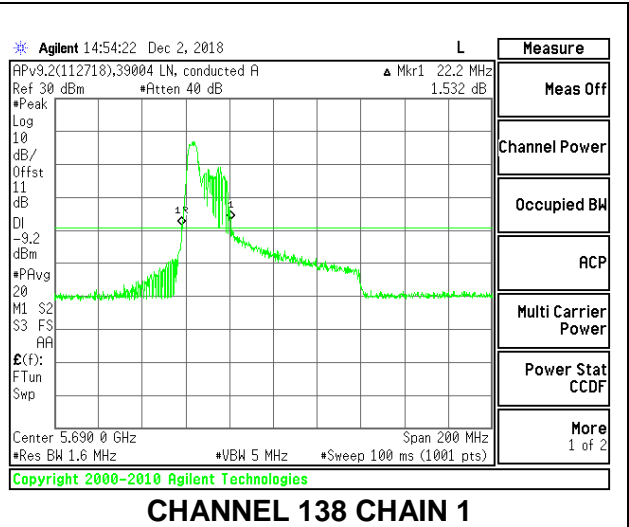

CHANNEL 138