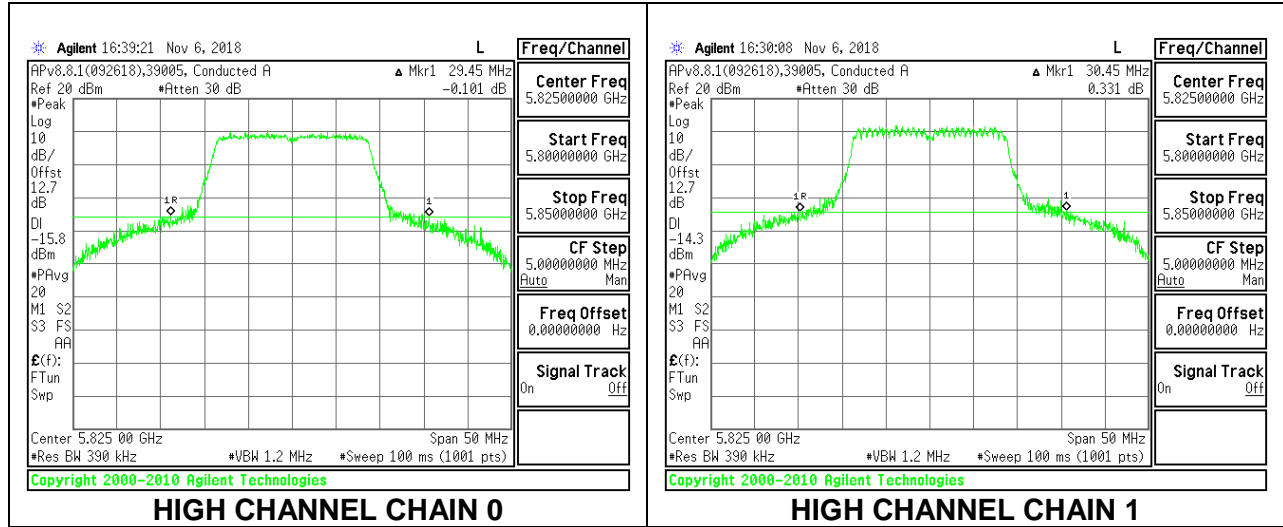

HIGH CHANNEL