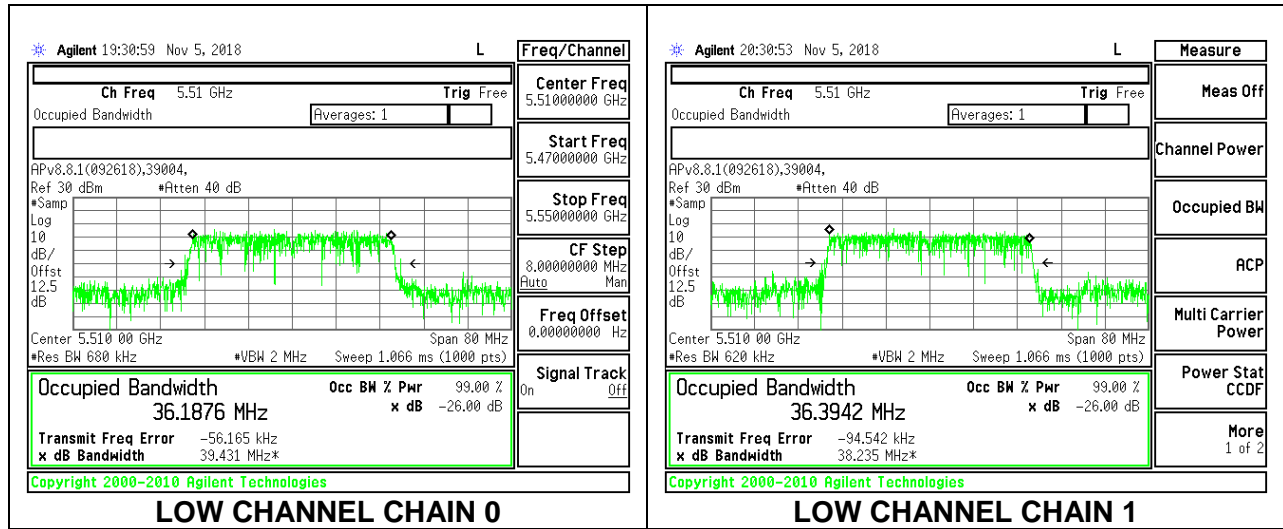

9.3.17. 802.11n HT40 MODE IN THE 5.6 GHz BAND

2TX Antenna 1 + Antenna 2 CDD MODE

Channel	Frequency (MHz)	99% Bandwidth Chain 0 (MHz)	99% Bandwidth Chain 1 (MHz)
Low	5510	36.188	36.394
Mid	5550	36.298	36.334
High	5670	36.159	36.244
142	5710	36.404	36.246

LOW CHANNEL