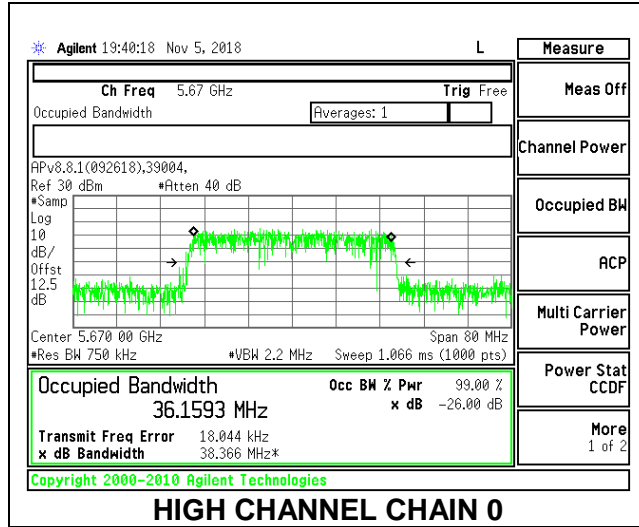

HIGH CHANNEL