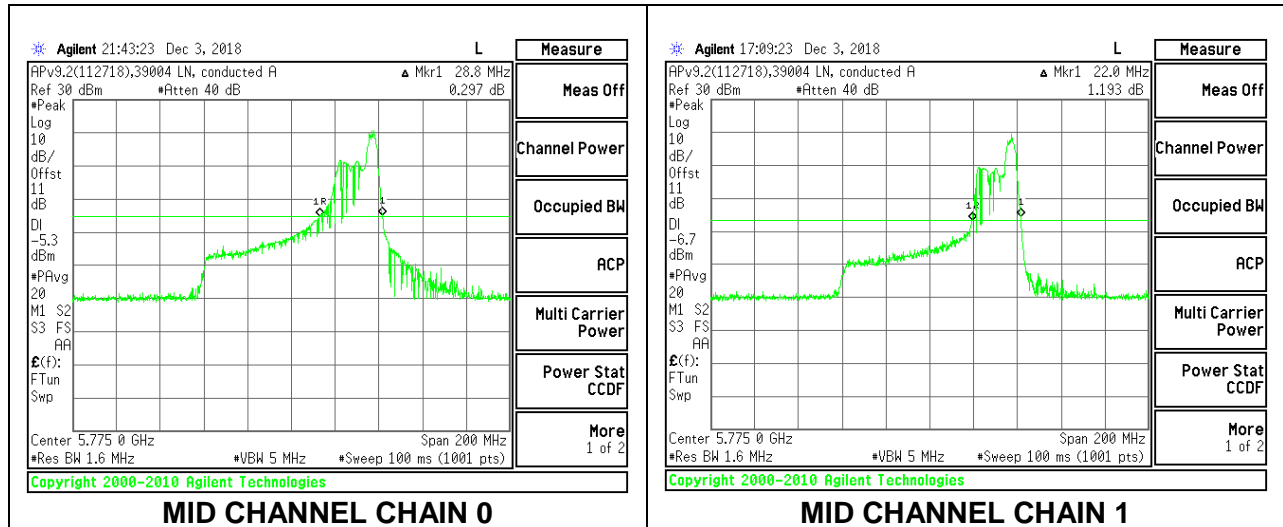

2TX Antenna 1 + Antenna 2 OFDMA MODE – 52-Tones, RU Index 52

Channel	Frequency (MHz)	26 dB Bandwidth Chain 0 (MHz)	26 dB Bandwidth Chain 1 (MHz)
Mid	5775	28.80	22.00

MID CHANNEL