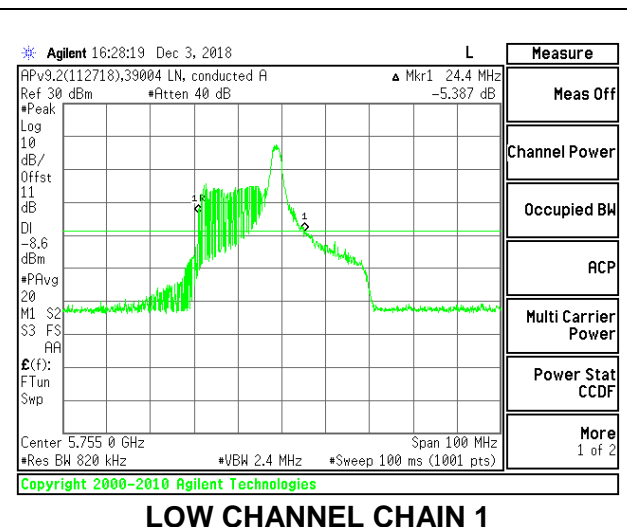

2TX Antenna 1 + Antenna 2 OFDMA MODE – 26-Tones, RU Index 8/9

Channel	Frequency (MHz)	26 dB Bandwidth	
		Chain 0 (MHz)	Chain 1 (MHz)
Low	5755	26.00	24.40
High	5795	24.50	25.00

LOW CHANNEL