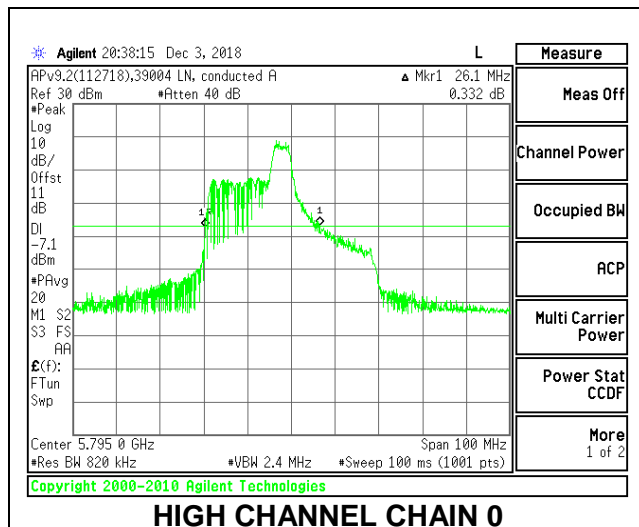

**LOW CHANNEL**

**LOW CHANNEL CHAIN 0**

**LOW CHANNEL CHAIN 1**

**HIGH CHANNEL**

**HIGH CHANNEL CHAIN 0**

**HIGH CHANNEL CHAIN 1**

**2TX Antenna 1 + Antenna 2 OFDMA MODE – 52-Tones, RU Index 44**

Channel	Frequency (MHz)	26 dB Bandwidth	
		Chain 0 (MHz)	Chain 1 (MHz)
Low	5755	23.50	20.00
High	5795	24.30	20.10