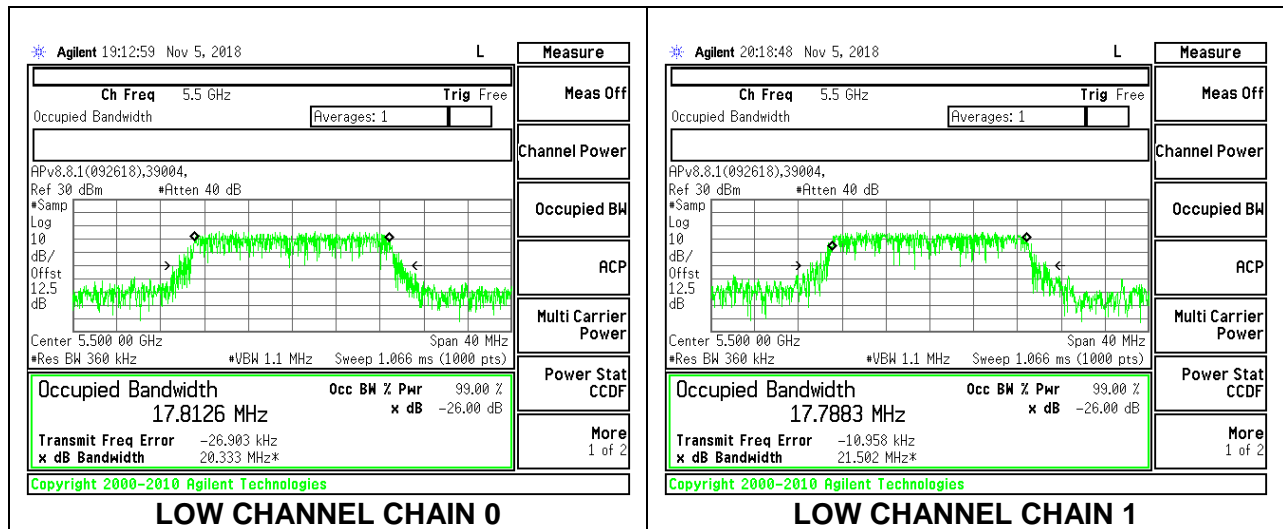

9.3.16. 802.11n HT20 MODE IN THE 5.6 GHz BAND

2TX Antenna 1 + Antenna 2 CDD MODE

Channel	Frequency (MHz)	99% Bandwidth Chain 0 (MHz)	99% Bandwidth Chain 1 (MHz)
Low	5500	17.813	17.788
Mid	5580	17.772	17.768
High	5700	17.757	17.721
144	5720	18.024	17.796

LOW CHANNEL