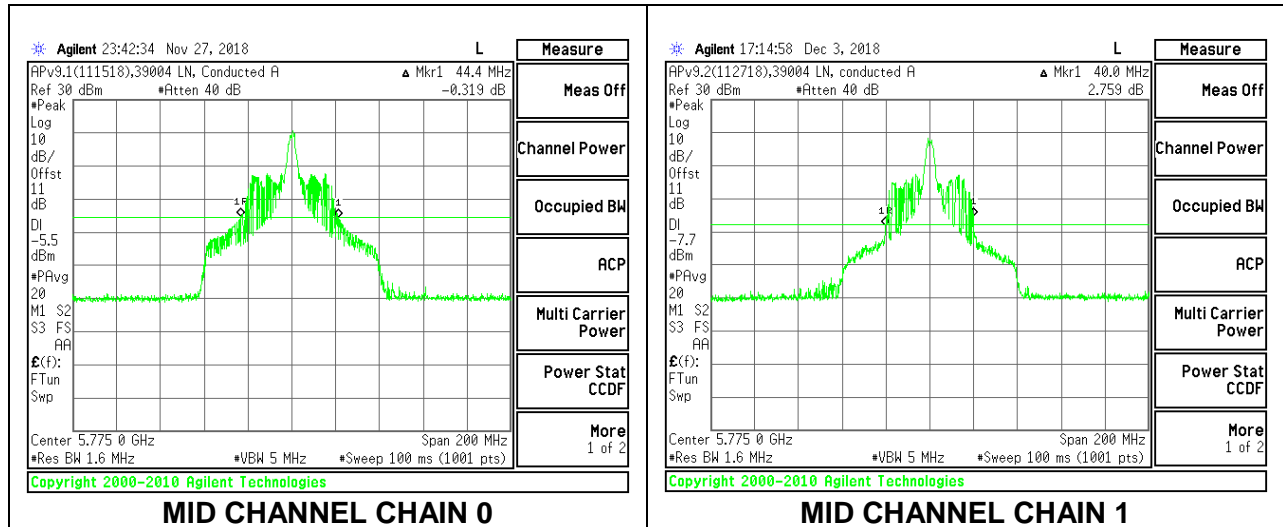

2TX Antenna 1 + Antenna 2 OFDMA MODE – 26-Tones, RU Index 18

Channel	Frequency (MHz)	26 dB Bandwidth Chain 0 (MHz)	26 dB Bandwidth Chain 1 (MHz)
Mid	5775	44.40	40.00

MID CHANNEL