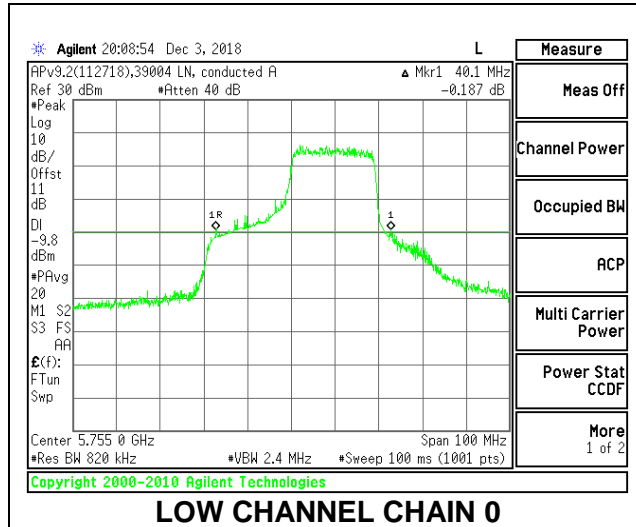

2TX Antenna 1 + Antenna 2 OFDMA MODE – 242-Tones, RU Index 62

Channel	Frequency (MHz)	26 dB Bandwidth Chain 0 (MHz)	26 dB Bandwidth Chain 1 (MHz)
Low	5755	40.10	38.50
High	5795	40.30	37.70

LOW CHANNEL