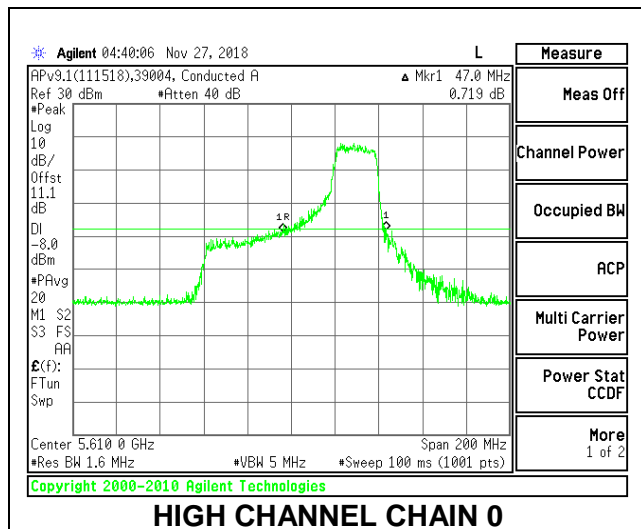

**LOW CHANNEL**

**HIGH CHANNEL**

### CHANNEL 138

**2TX Antenna 1 + Antenna 2 OFDMA MODE – 242-Tones, RU Index 64**

Channel	Frequency (MHz)	26 dB Bandwidth Chain 0 (MHz)	26 dB Bandwidth Chain 1 (MHz)
Low	5530	41.60	43.80
High	5610	47.00	52.00
138	5690	43.60	47.00