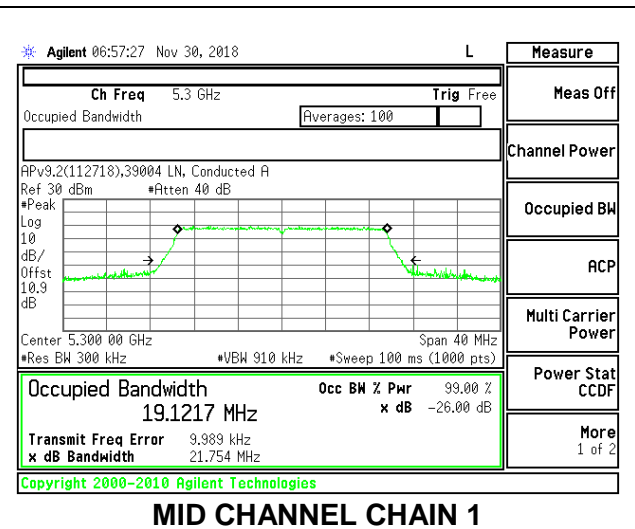

MID CHANNEL