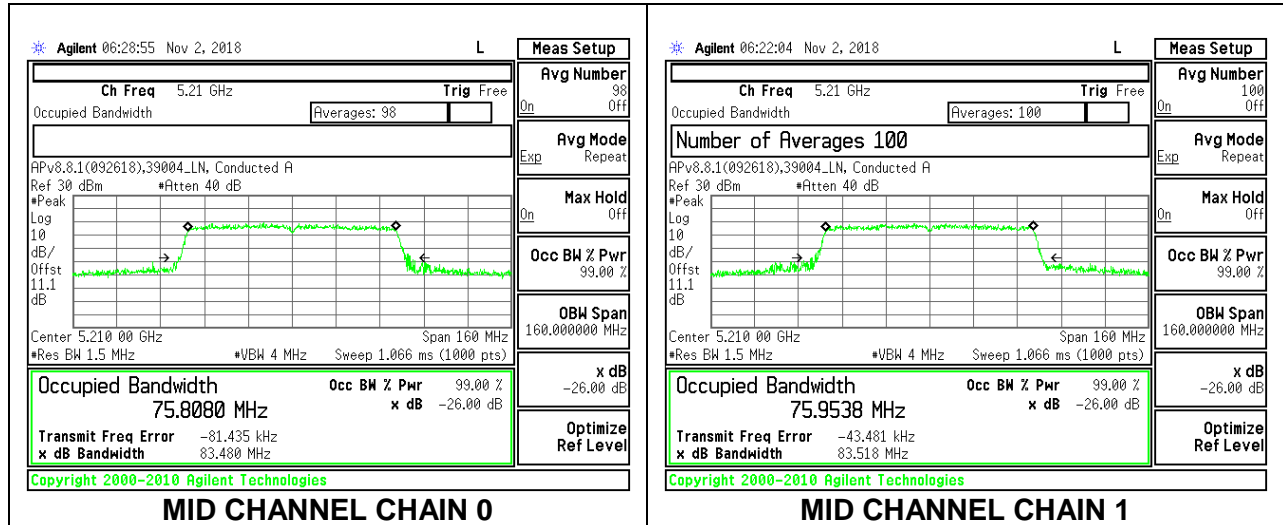

9.3.4. 802.11ac VHT80 MODE IN THE 5.2 GHz BAND

2TX Antenna 1 + Antenna 2 CDD MODE

Channel	Frequency (MHz)	99% Bandwidth Chain 0 (MHz)	99% Bandwidth Chain 1 (MHz)
Mid	5210	75.808	75.954

MID CHANNEL