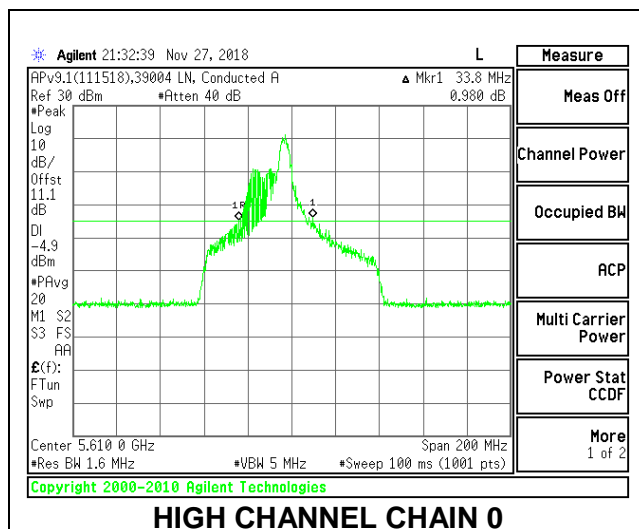

HIGH CHANNEL