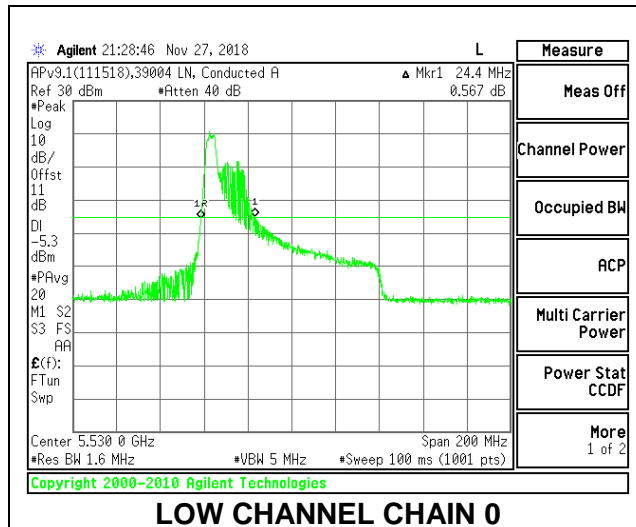

2TX Antenna 1 + Antenna 2 OFDMA MODE – 52-Tones, RU Index 37

Channel	Frequency (MHz)	26 dB Bandwidth Chain 0 (MHz)	26 dB Bandwidth Chain 1 (MHz)
Low	5530	24.40	22.20
High	5610	24.40	22.20
138	5690	24.40	22.20

LOW CHANNEL