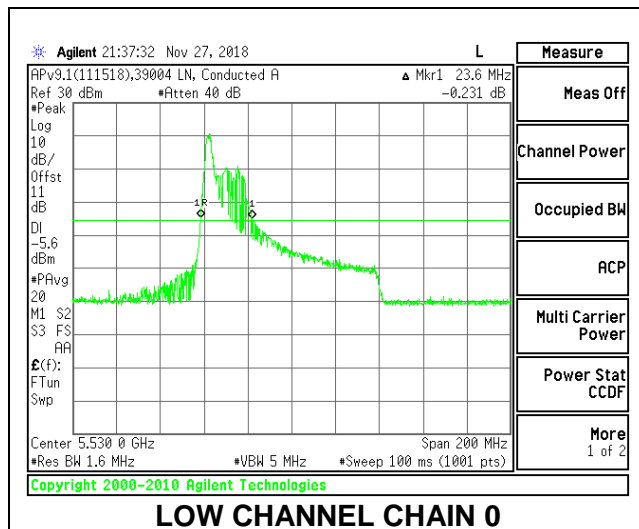

2TX Antenna 1 + Antenna 2 OFDMA MODE – 26-Tones, RU Index 0

Channel	Frequency (MHz)	26 dB Bandwidth Chain 0 (MHz)	26 dB Bandwidth Chain 1 (MHz)
Low	5530	23.60	21.00
High	5610	23.40	21.60
138	5690	24.40	21.00

LOW CHANNEL