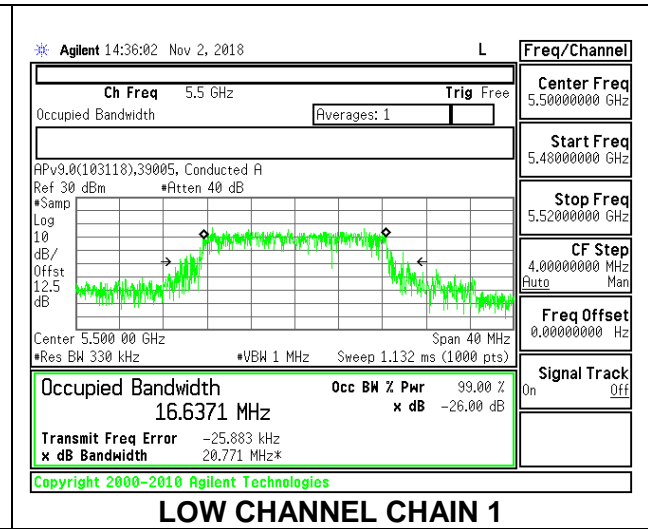

9.3.15. 802.11a MODE IN THE 5.6 GHz BAND

2TX Antenna 1 + Antenna 2 CDD MODE

Channel	Frequency (MHz)	99% Bandwidth Chain 0 (MHz)	99% Bandwidth Chain 1 (MHz)
Low	5500	16.580	16.637
Mid	5580	16.627	16.659
High	5700	16.625	16.659
144	5720	16.495	16.518

LOW CHANNEL