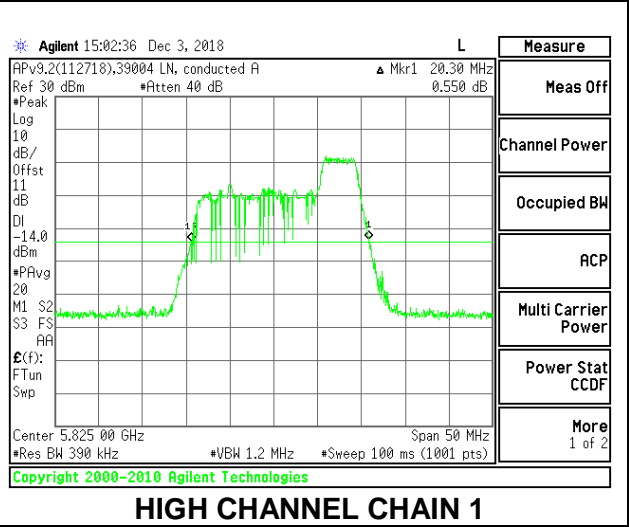

HIGH CHANNEL