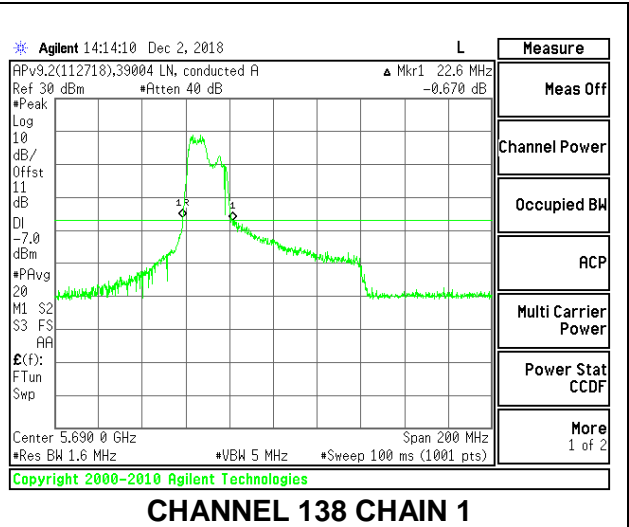

CHANNEL 138