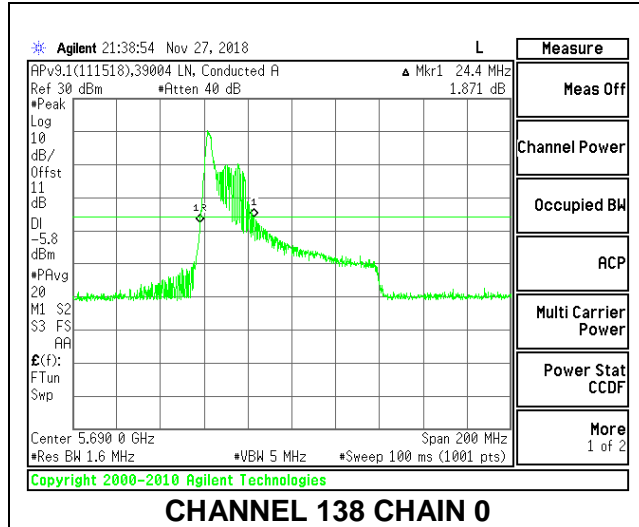

CHANNEL 138