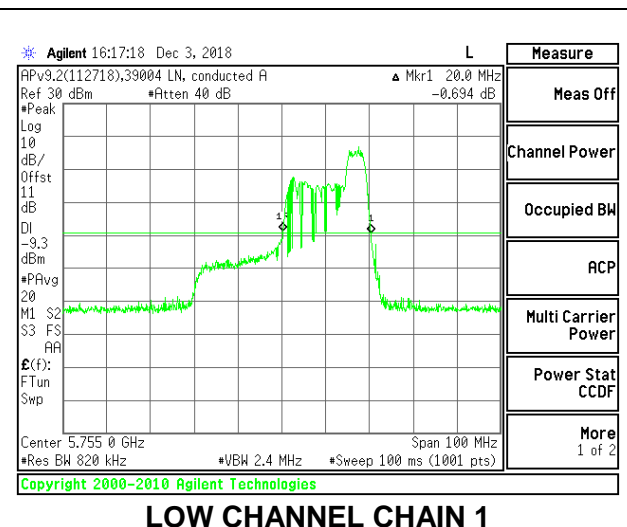

2TX Antenna 1 + Antenna 2 OFDMA MODE – 52-Tones, RU Index 44

Channel	Frequency (MHz)	26 dB Bandwidth	
		Chain 0 (MHz)	Chain 1 (MHz)
Low	5755	23.50	20.00
High	5795	24.30	20.10

LOW CHANNEL