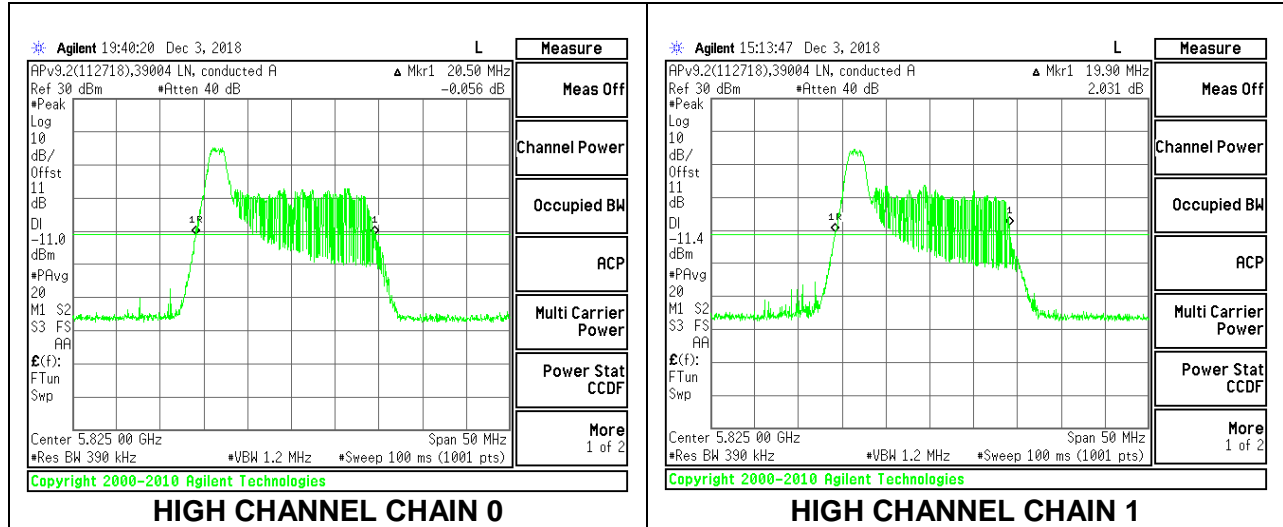

HIGH CHANNEL