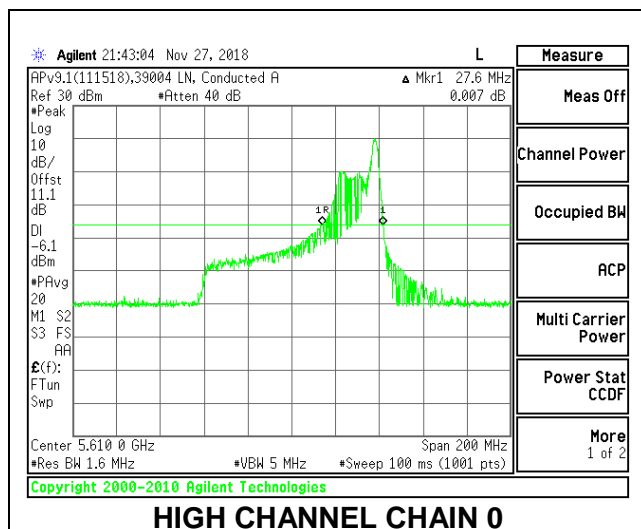

**LOW CHANNEL**

**HIGH CHANNEL**

### CHANNEL 138

**2TX Antenna 1 + Antenna 2 OFDMA MODE – 26-Tones, RU Index 36**

Channel	Frequency (MHz)	26 dB Bandwidth Chain 0 (MHz)	26 dB Bandwidth Chain 1 (MHz)
Low	5530	26.00	22.00
High	5610	27.60	22.20
138	5690	26.40	22.40

**LOW CHANNEL**

**HIGH CHANNEL**

**CHANNEL 138**

**9.2.22. 802.11a MODE IN THE 5.8 GHz BAND**

**2TX Antenna 1 + Antenna 2 CDD MODE**

Channel	Frequency (MHz)	26 dB Bandwidth Chain 0 (MHz)	26 dB Bandwidth Chain 1 (MHz)
Low	5745	25.60	29.55
Mid	5785	25.45	29.95
High	5825	24.60	29.55