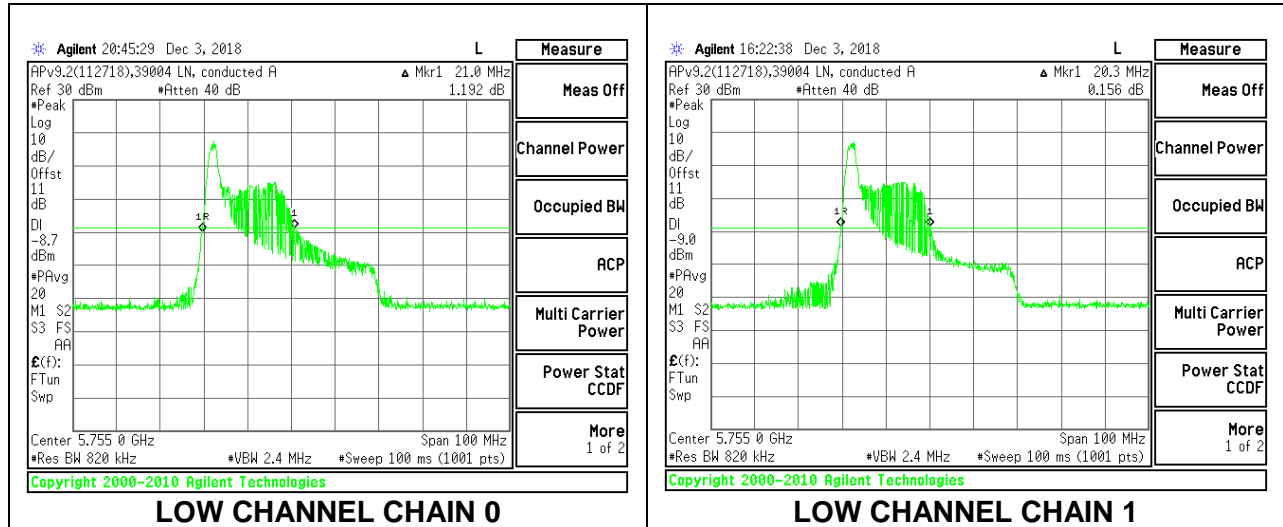

2TX Antenna 1 + Antenna 2 OFDMA MODE – 26-Tones, RU Index 0

Channel	Frequency (MHz)	26 dB Bandwidth Chain 0 (MHz)	26 dB Bandwidth Chain 1 (MHz)
Low	5755	21.00	20.30
High	5795	21.70	20.10

LOW CHANNEL