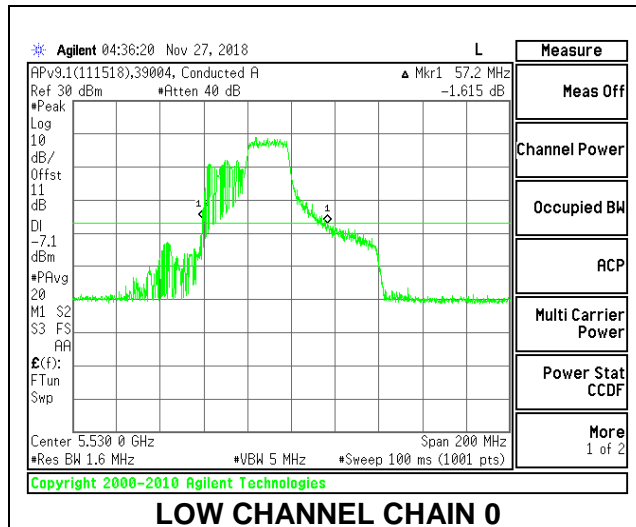

**LOW CHANNEL**

**HIGH CHANNEL**

**CHANNEL 138**

**2TX Antenna 1 + Antenna 2 OFDMA MODE – 242-Tones, RU Index 62**

Channel	Frequency (MHz)	26 dB Bandwidth Chain 0 (MHz)	26 dB Bandwidth Chain 1 (MHz)
Low	5530	57.20	53.40
High	5610	56.60	53.20
138	5690	57.20	52.40

**LOW CHANNEL**

**HIGH CHANNEL**