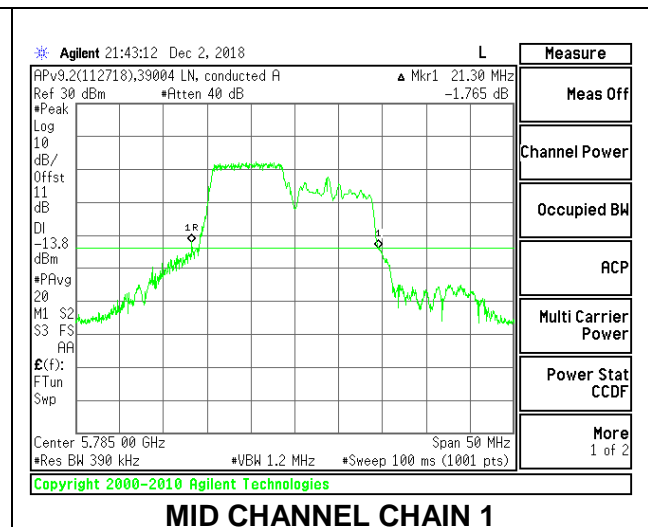

MID CHANNEL