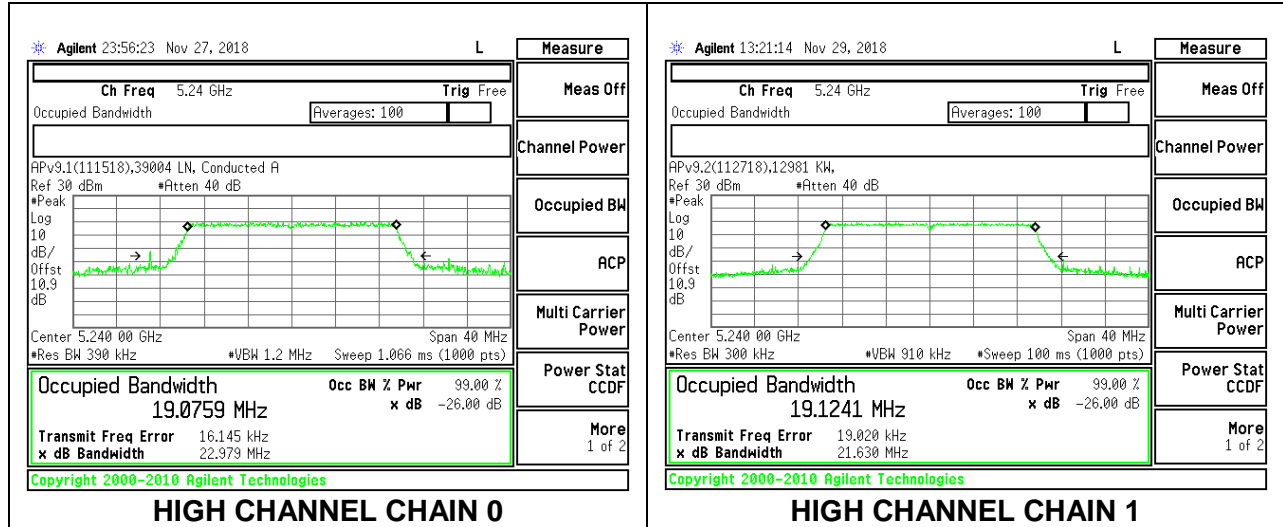

HIGH CHANNEL