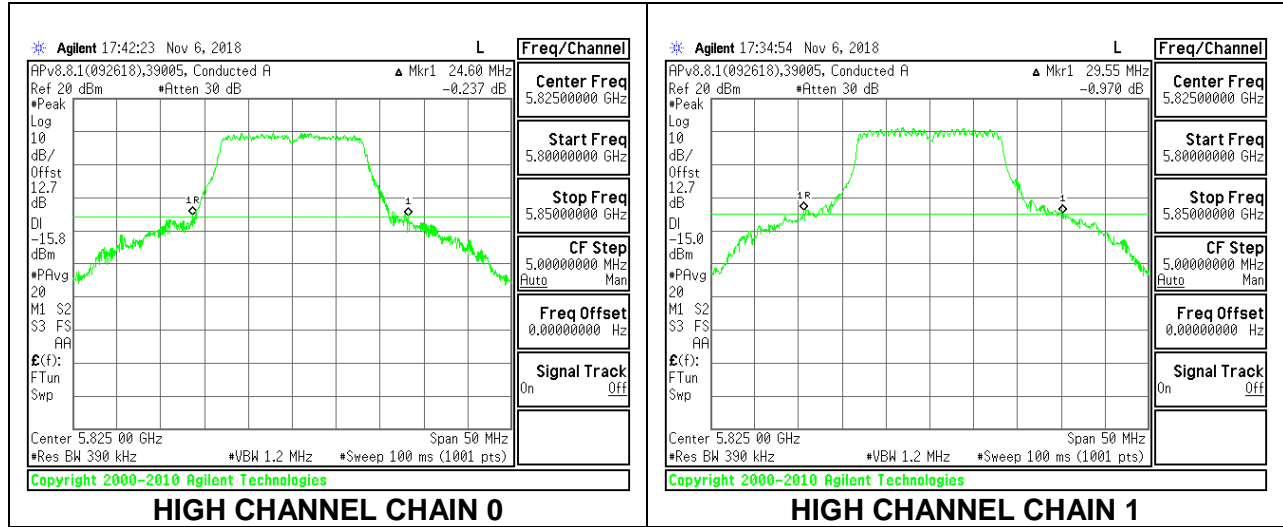

HIGH CHANNEL