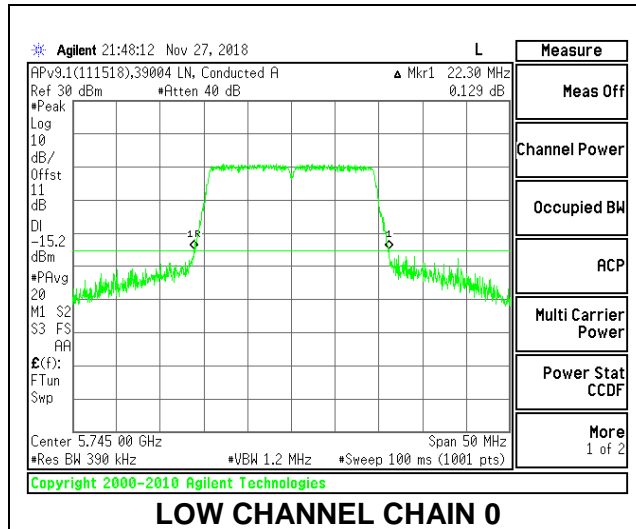

9.2.26. 802.11ax HE20 MODE IN THE 5.8 GHz BAND

2TX Antenna 1 + Antenna 2 OFDMA MODE – 242-Tones, RU Index 61

Channel	Frequency (MHz)	26 dB Bandwidth Chain 0 (MHz)	26 dB Bandwidth Chain 1 (MHz)
Low	5745	22.30	26.20
Mid	5785	22.20	30.50
High	5825	26.20	38.20

LOW CHANNEL