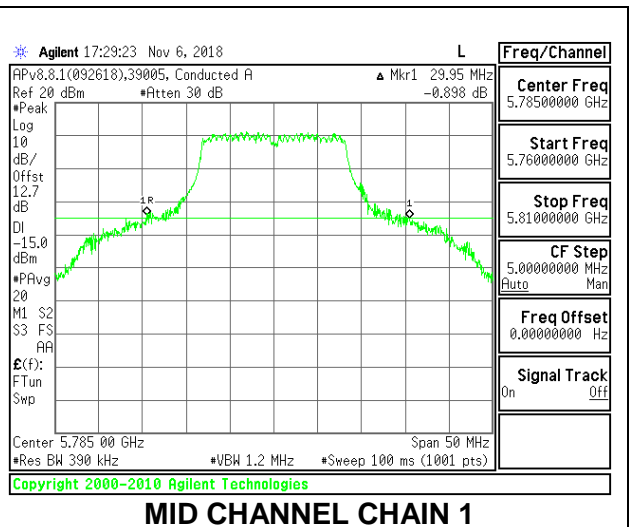

**LOW CHANNEL**

**HIGH CHANNEL**

**CHANNEL 138**

**9.2.22. 802.11a MODE IN THE 5.8 GHz BAND**

**2TX Antenna 1 + Antenna 2 CDD MODE**

Channel	Frequency (MHz)	26 dB Bandwidth Chain 0 (MHz)	26 dB Bandwidth Chain 1 (MHz)
Low	5745	25.60	29.55
Mid	5785	25.45	29.95
High	5825	24.60	29.55

**LOW CHANNEL**

**MID CHANNEL**

**HIGH CHANNEL**

**9.2.23. 802.11n HT20 MODE IN THE 5.8 GHz BAND**

**2TX Antenna 1 + Antenna 2 CDD MODE**

Channel	Frequency (MHz)	26 dB Bandwidth Chain 0 (MHz)	26 dB Bandwidth Chain 1 (MHz)
Low	5745	29.30	30.55
Mid	5785	30.40	33.70
High	5825	29.45	30.45