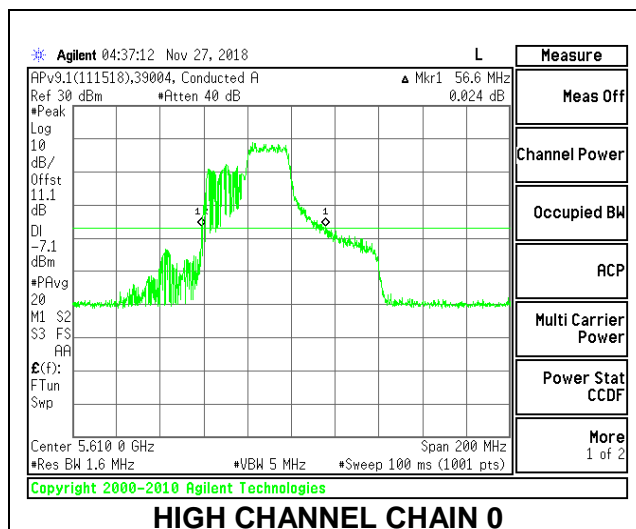

**LOW CHANNEL**

**HIGH CHANNEL**

**CHANNEL 138**

**2TX Antenna 1 + Antenna 2 OFDMA MODE – 242-Tones, RU Index 62**

Channel	Frequency (MHz)	26 dB Bandwidth Chain 0 (MHz)	26 dB Bandwidth Chain 1 (MHz)
Low	5530	57.20	53.40
High	5610	56.60	53.20
138	5690	57.20	52.40

**LOW CHANNEL**

**HIGH CHANNEL**