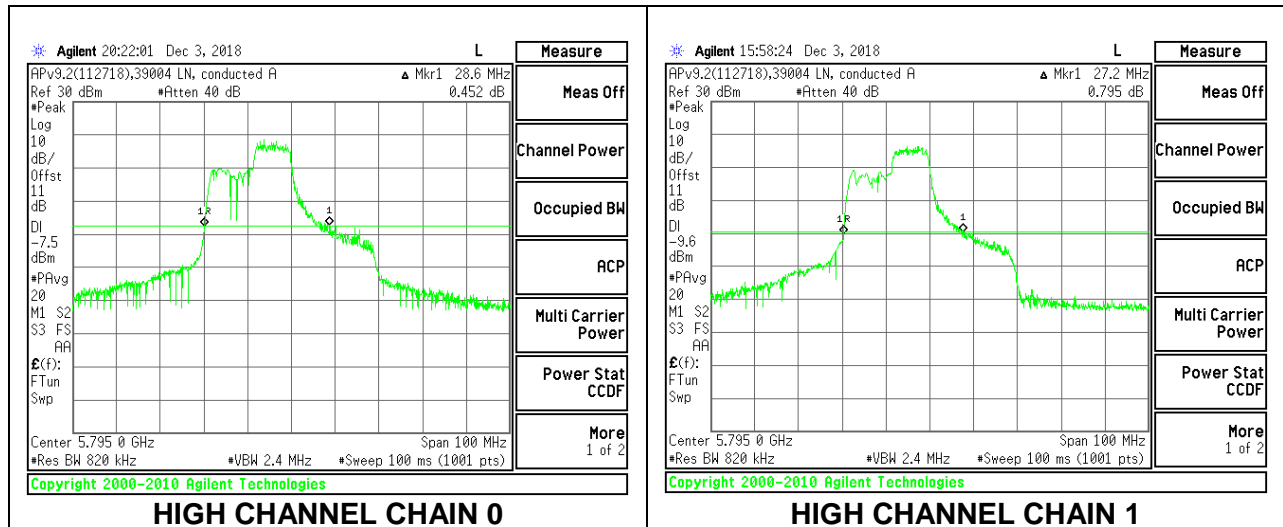

HIGH CHANNEL