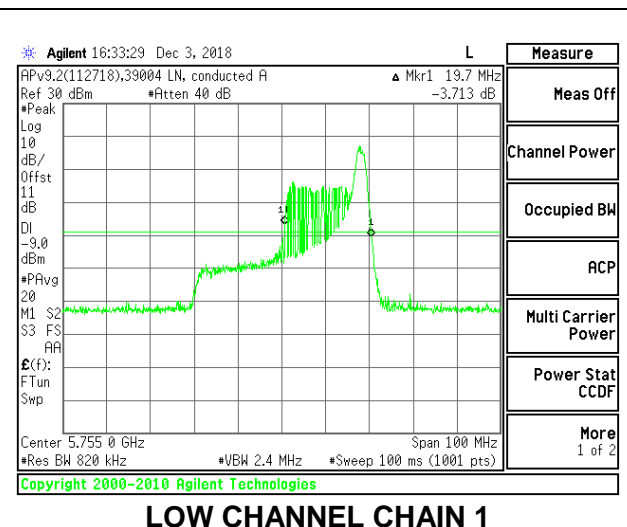

LOW CHANNEL CHAIN 1

HIGH CHANNEL