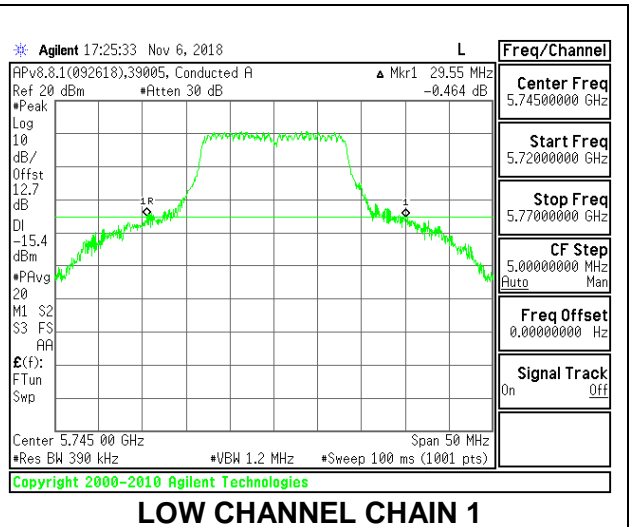

**LOW CHANNEL**

**HIGH CHANNEL**

**CHANNEL 138**

**9.2.22. 802.11a MODE IN THE 5.8 GHz BAND**

**2TX Antenna 1 + Antenna 2 CDD MODE**

Channel	Frequency (MHz)	26 dB Bandwidth Chain 0 (MHz)	26 dB Bandwidth Chain 1 (MHz)
Low	5745	25.60	29.55
Mid	5785	25.45	29.95
High	5825	24.60	29.55

**LOW CHANNEL**

**MID CHANNEL**

**HIGH CHANNEL**

**9.2.23. 802.11n HT20 MODE IN THE 5.8 GHz BAND**

**2TX Antenna 1 + Antenna 2 CDD MODE**

Channel	Frequency (MHz)	26 dB Bandwidth Chain 0 (MHz)	26 dB Bandwidth Chain 1 (MHz)
Low	5745	29.30	30.55
Mid	5785	30.40	33.70
High	5825	29.45	30.45