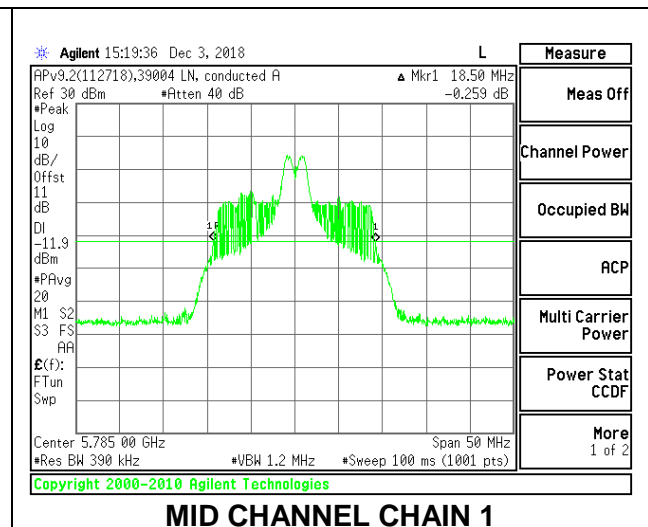

MID CHANNEL