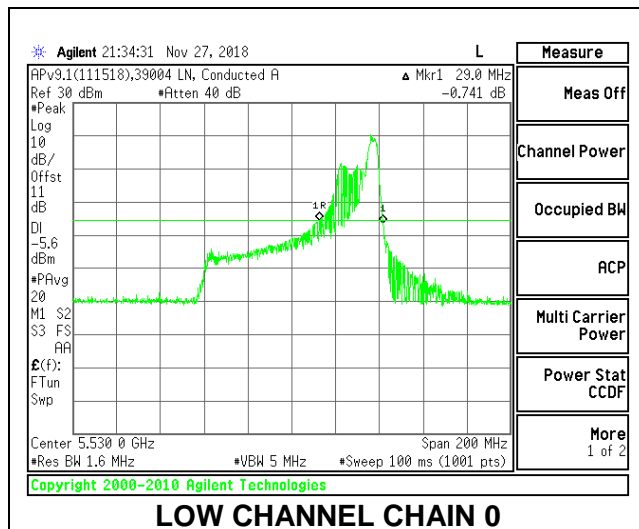

2TX Antenna 1 + Antenna 2 OFDMA MODE – 52-Tones, RU Index 52

Channel	Frequency (MHz)	26 dB Bandwidth Chain 0 (MHz)	26 dB Bandwidth Chain 1 (MHz)
Low	5530	29.00	23.00
High	5610	29.00	22.20
138	5690	29.20	23.00

LOW CHANNEL