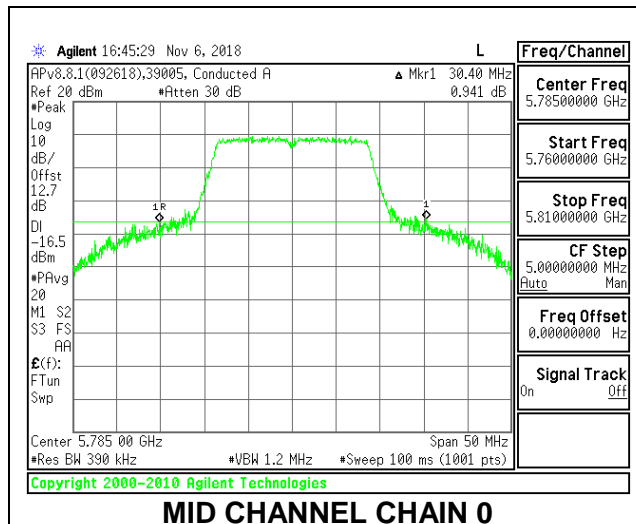

MID CHANNEL