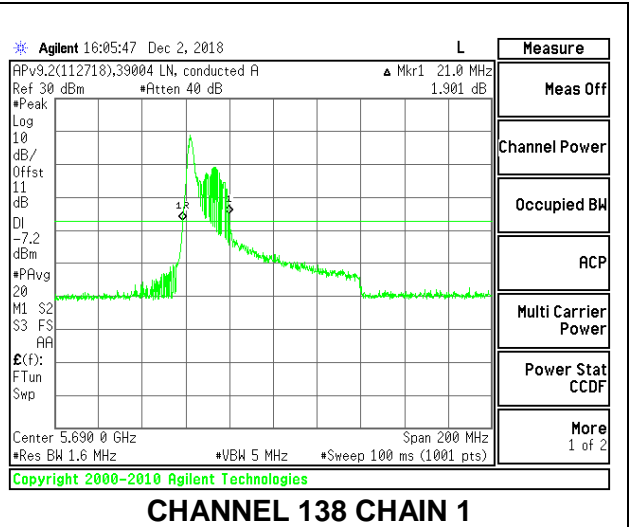

CHANNEL 138