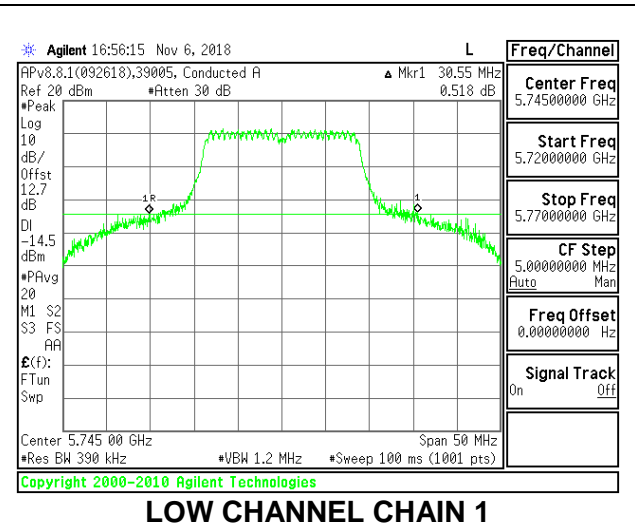

9.2.23. 802.11n HT20 MODE IN THE 5.8 GHz BAND

2TX Antenna 1 + Antenna 2 CDD MODE

Channel	Frequency (MHz)	26 dB Bandwidth Chain 0 (MHz)	26 dB Bandwidth Chain 1 (MHz)
Low	5745	29.30	30.55
Mid	5785	30.40	33.70
High	5825	29.45	30.45

LOW CHANNEL