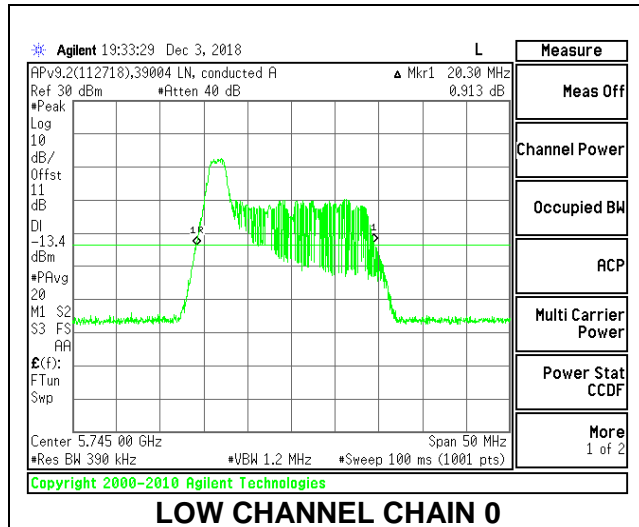

2TX Antenna 1 + Antenna 2 OFDMA MODE – 26-Tones, RU Index 0

Channel	Frequency (MHz)	26 dB Bandwidth Chain 0 (MHz)	26 dB Bandwidth Chain 1 (MHz)
Low	5745	20.30	20.05
Mid	5785	20.50	19.90
High	5825	20.50	19.90

LOW CHANNEL