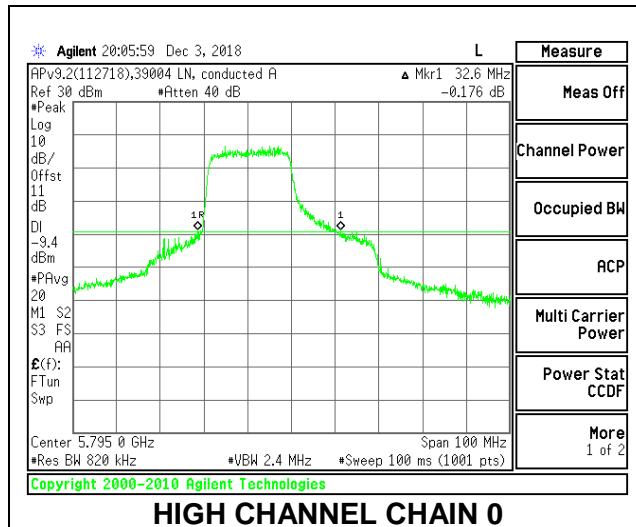

HIGH CHANNEL