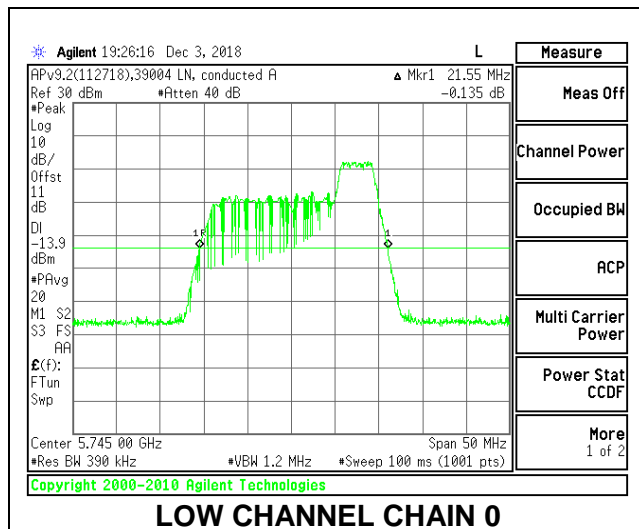

2TX Antenna 1 + Antenna 2 OFDMA MODE – 52-Tones, RU Index 40

Channel	Frequency (MHz)	26 dB Bandwidth Chain 0 (MHz)	26 dB Bandwidth Chain 1 (MHz)
Low	5745	21.55	20.40
Mid	5785	21.50	20.35
High	5825	21.55	20.30

LOW CHANNEL