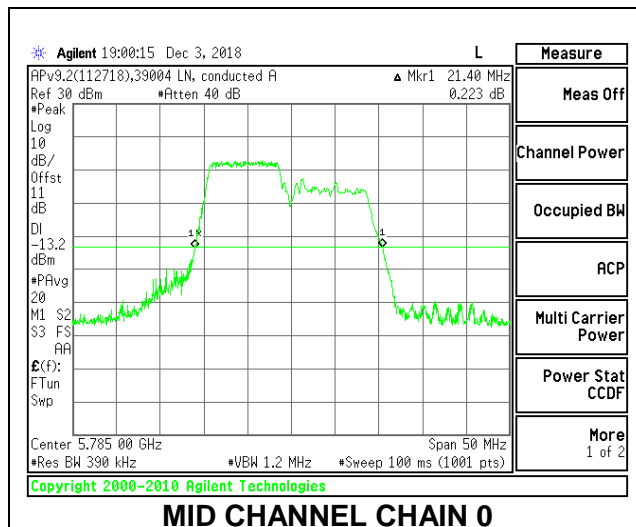

MID CHANNEL