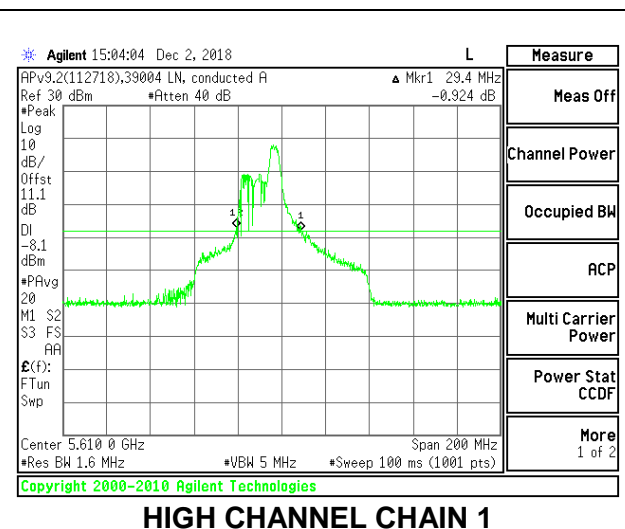

HIGH CHANNEL