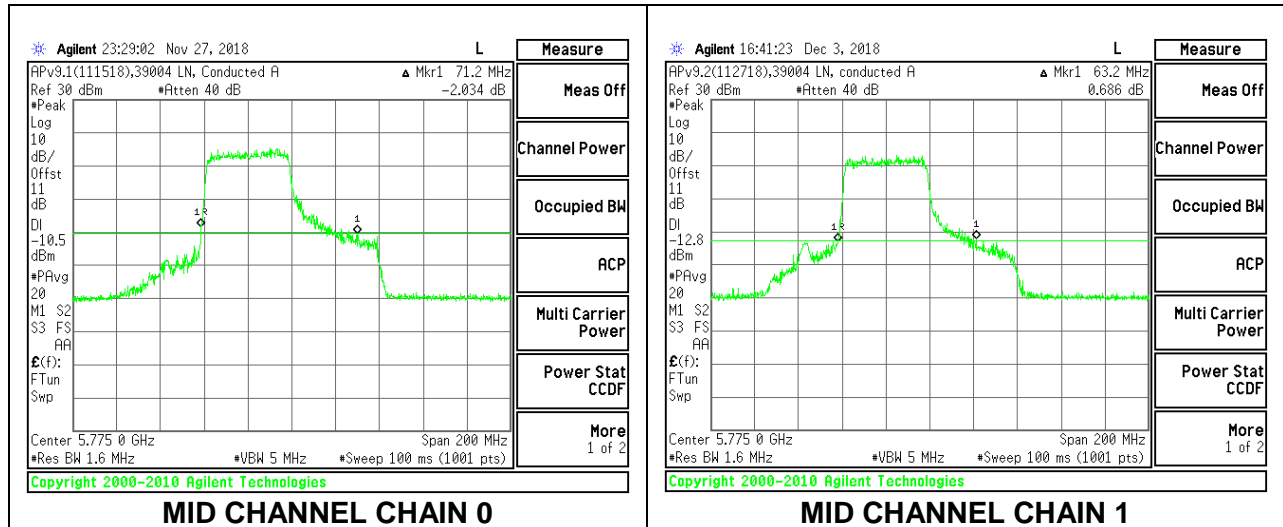

2TX Antenna 1 + Antenna 2 OFDMA MODE – 484-Tones, RU Index 65

Channel	Frequency (MHz)	26 dB Bandwidth Chain 0 (MHz)	26 dB Bandwidth Chain 1 (MHz)
Mid	5775	71.20	63.20

MID CHANNEL