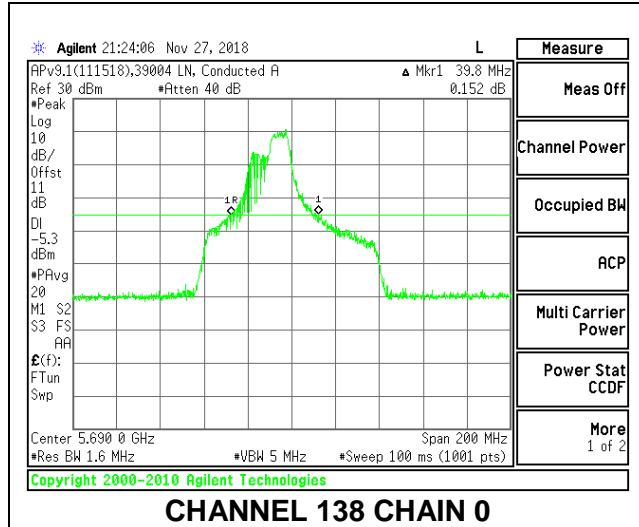

CHANNEL 138