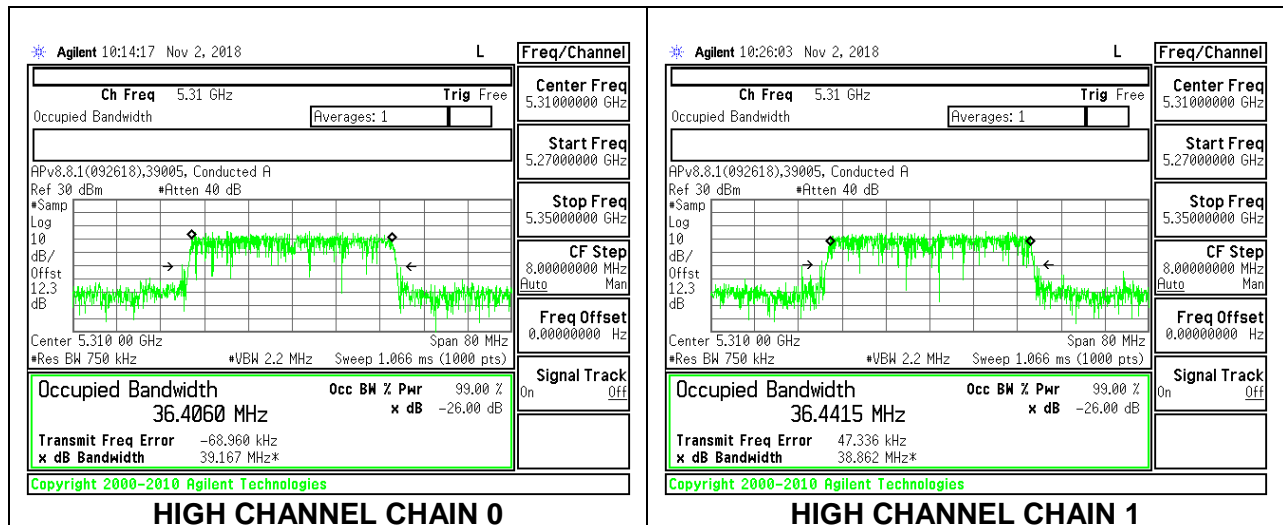

HIGH CHANNEL