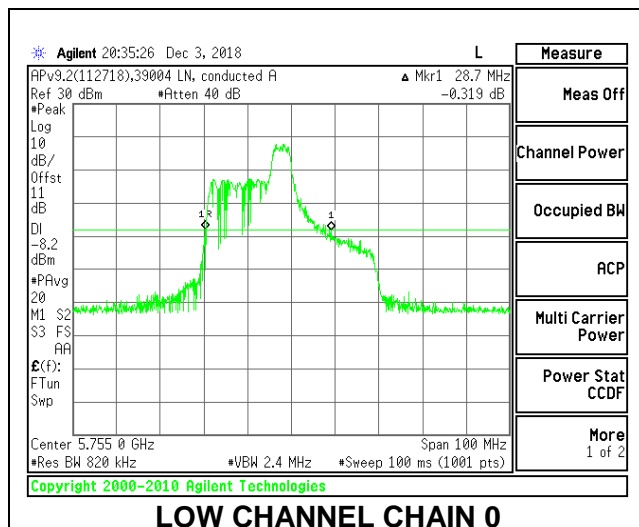

2TX Antenna 1 + Antenna 2 OFDMA MODE – 52-Tones, RU Index 40/41

Channel	Frequency (MHz)	26 dB Bandwidth Chain 0 (MHz)	26 dB Bandwidth Chain 1 (MHz)
Low	5755	28.70	26.60
High	5795	26.10	26.10

LOW CHANNEL

LOW CHANNEL CHAIN 0