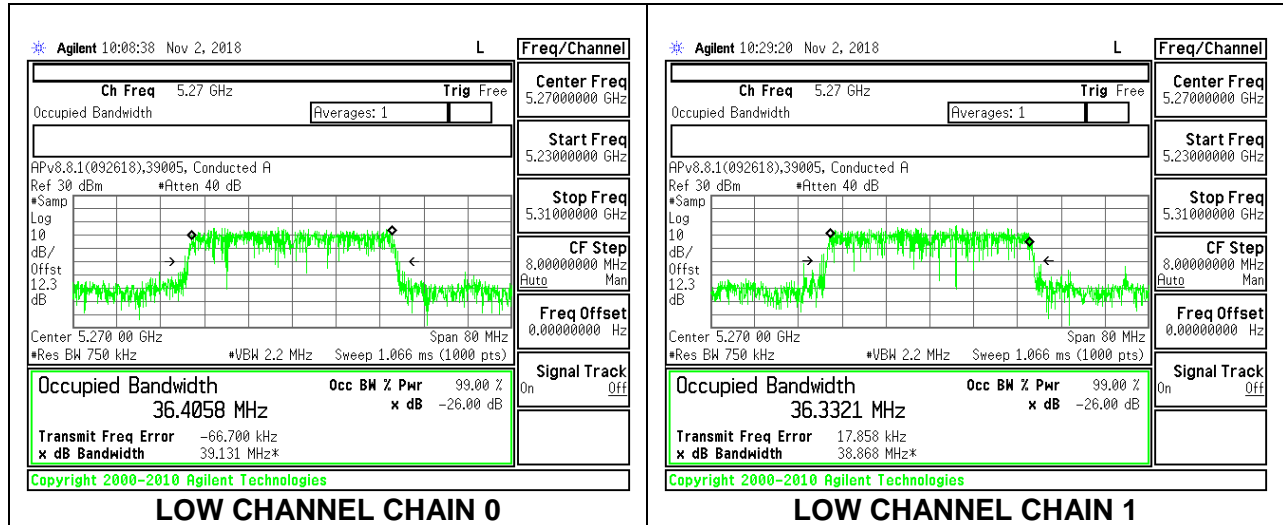

9.3.10. 802.11n HT40 MODE IN THE 5.3 GHz BAND

2TX Antenna 1 + Antenna 2 CDD MODE

Channel	Frequency (MHz)	99% Bandwidth Chain 0 (MHz)	99% Bandwidth Chain 1 (MHz)
Low	5270	36.406	36.332
High	5310	36.406	36.442

LOW CHANNEL