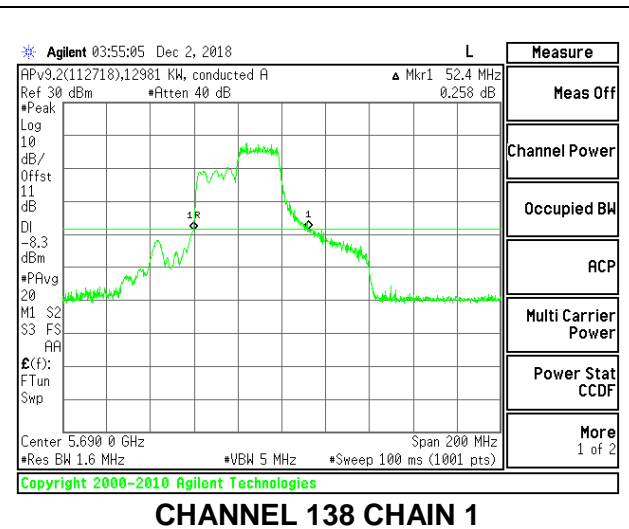

CHANNEL 138