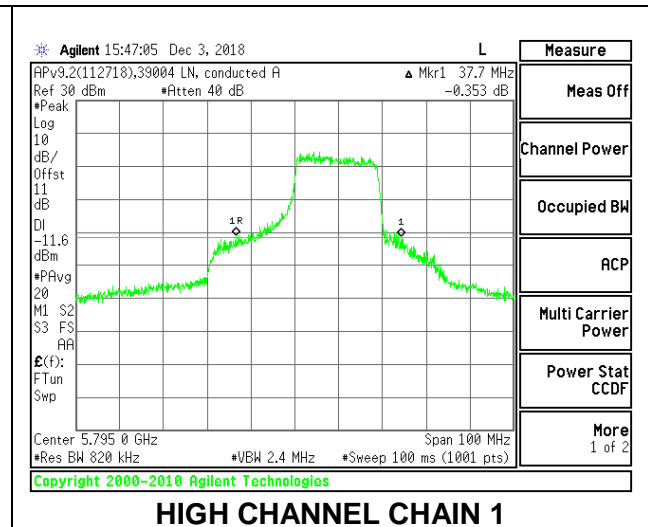

HIGH CHANNEL