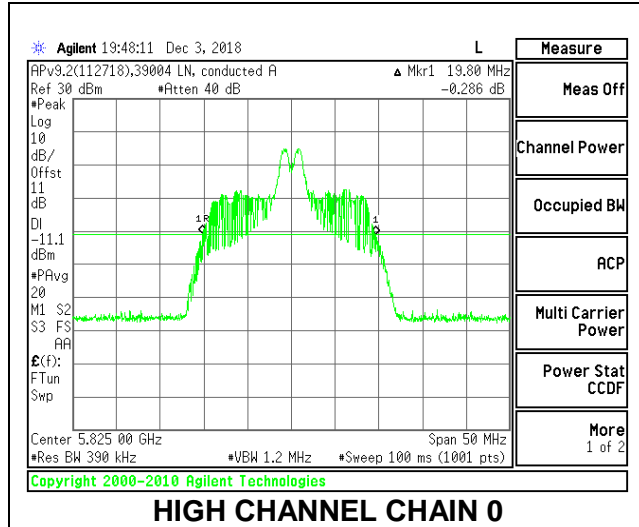

HIGH CHANNEL