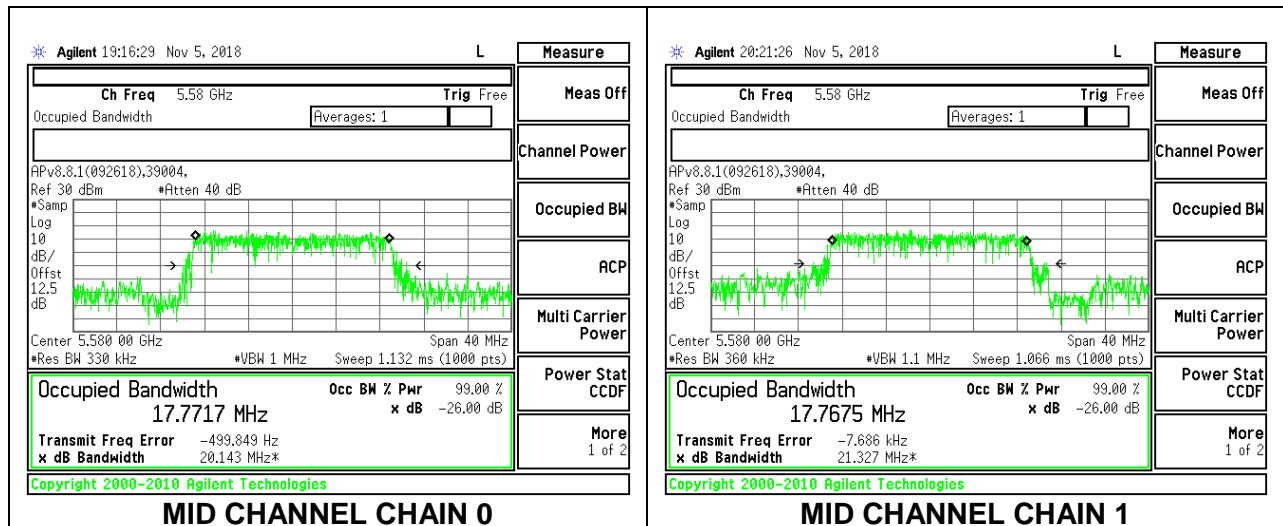

MID CHANNEL