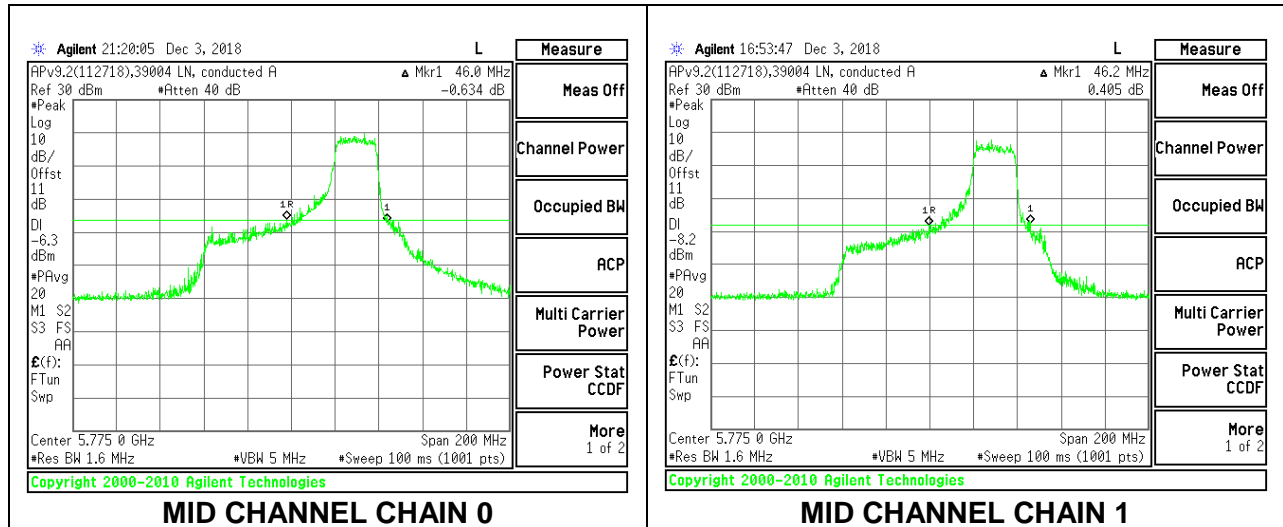

2TX Antenna 1 + Antenna 2 OFDMA MODE – 242-Tones, RU Index 64

Channel	Frequency (MHz)	26 dB Bandwidth Chain 0 (MHz)	26 dB Bandwidth Chain 1 (MHz)
Mid	5775	46.00	46.20

MID CHANNEL