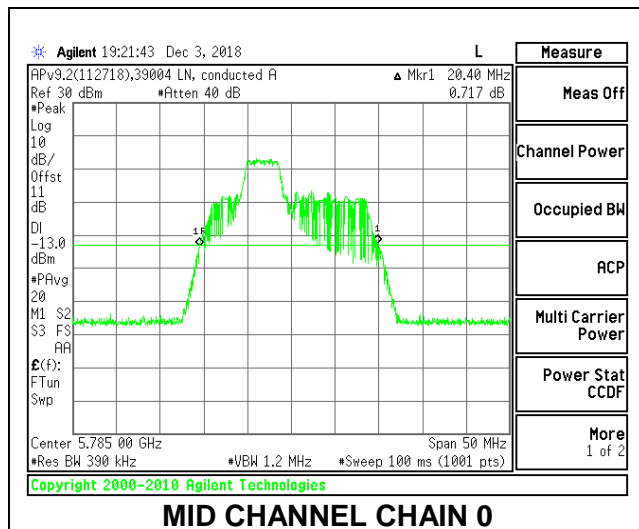

MID CHANNEL