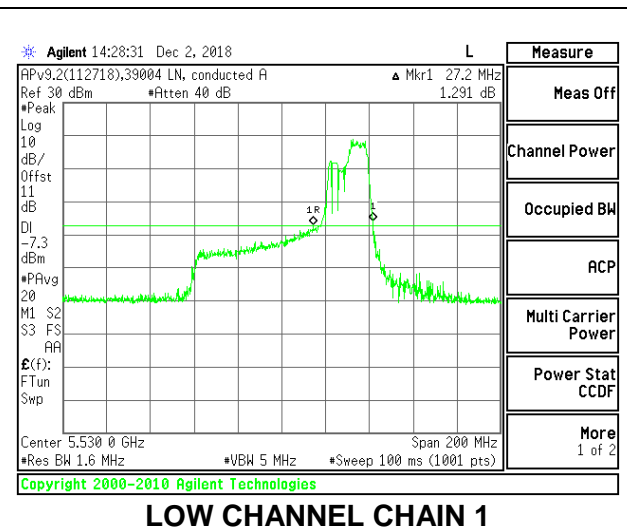

2TX Antenna 1 + Antenna 2 OFDMA MODE – 106-Tones, RU Index 60

Channel	Frequency (MHz)	26 dB Bandwidth Chain 0 (MHz)	26 dB Bandwidth Chain 1 (MHz)
Low	5530	34.80	27.20
High	5610	34.40	27.20
138	5690	34.80	25.40

LOW CHANNEL