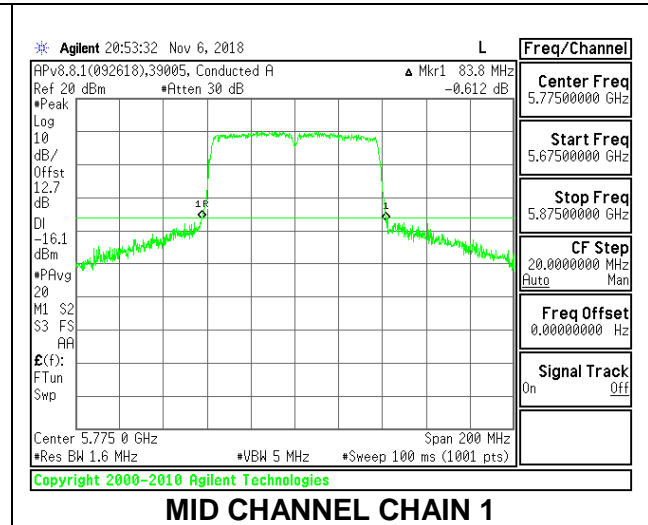

9.2.25. 802.11ac VHT80 MODE IN THE 5.8 GHz BAND

2TX Antenna 1 + Antenna 2 CDD MODE

Channel	Frequency (MHz)	26 dB Bandwidth	
		Chain 0 (MHz)	Chain 1 (MHz)
Mid	5775	85.80	83.80

MID CHANNEL