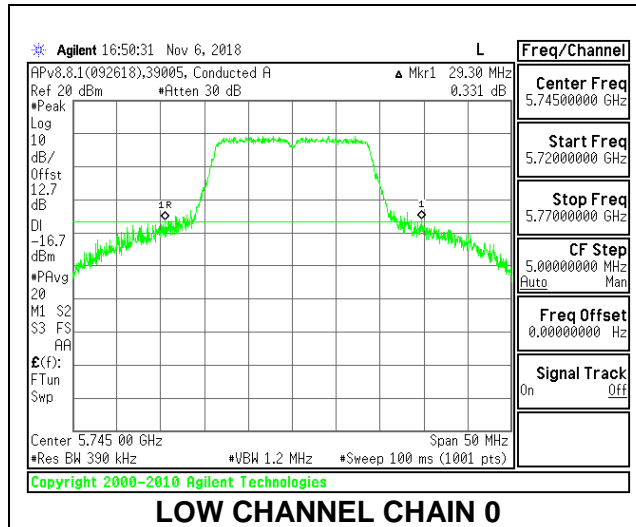

9.2.23. 802.11n HT20 MODE IN THE 5.8 GHz BAND

2TX Antenna 1 + Antenna 2 CDD MODE

Channel	Frequency (MHz)	26 dB Bandwidth Chain 0 (MHz)	26 dB Bandwidth Chain 1 (MHz)
Low	5745	29.30	30.55
Mid	5785	30.40	33.70
High	5825	29.45	30.45

LOW CHANNEL