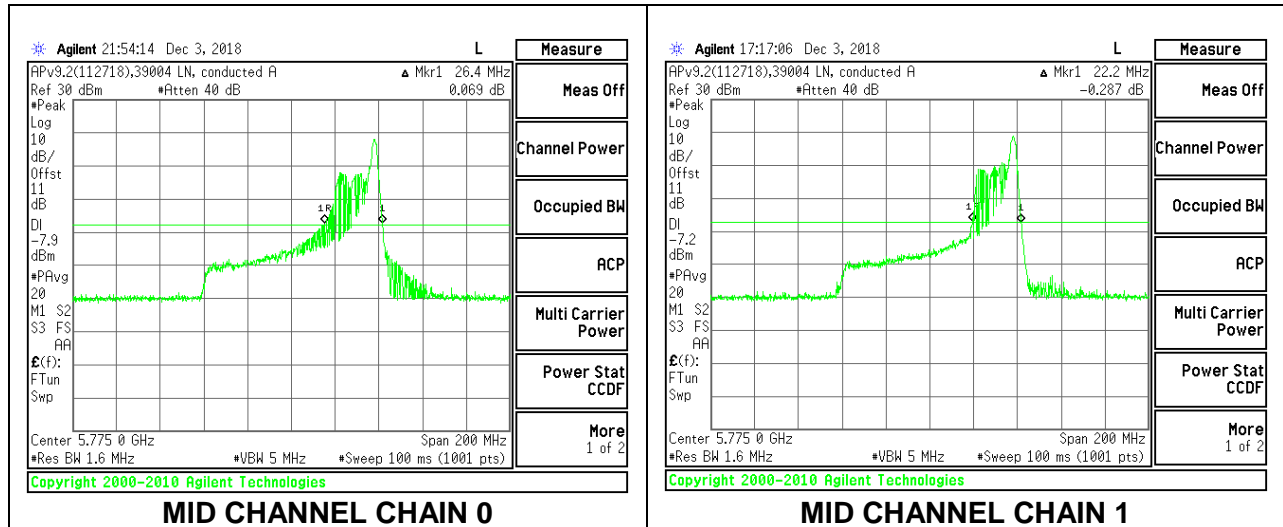

2TX Antenna 1 + Antenna 2 OFDMA MODE – 26-Tones, RU Index 36

Channel	Frequency (MHz)	26 dB Bandwidth Chain 0 (MHz)	26 dB Bandwidth Chain 1 (MHz)
Mid	5775	26.40	22.20

MID CHANNEL