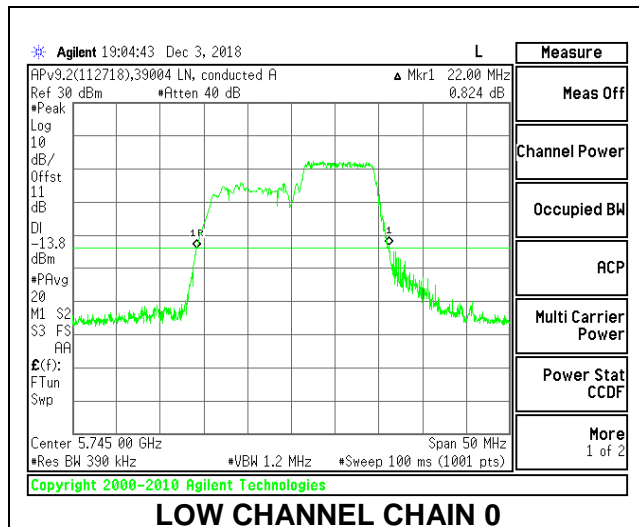

2TX Antenna 1 + Antenna 2 OFDMA MODE – 106-Tones, RU Index 54

Channel	Frequency (MHz)	26 dB Bandwidth Chain 0 (MHz)	26 dB Bandwidth Chain 1 (MHz)
Low	5745	22.00	21.60
Mid	5785	21.85	21.15
High	5825	21.80	24.20

LOW CHANNEL