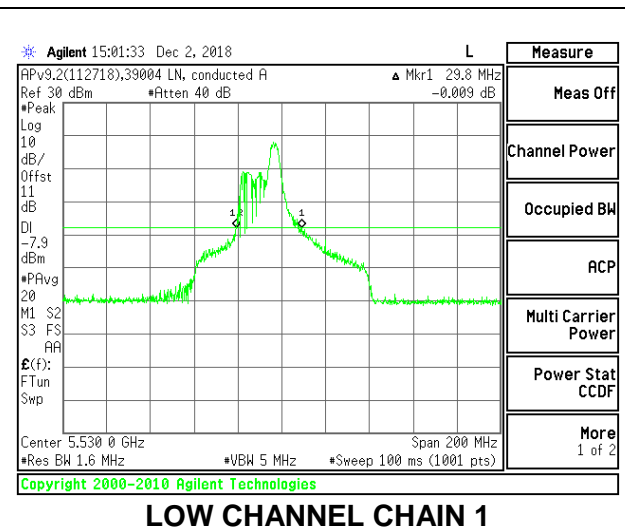

2TX Antenna 1 + Antenna 2 OFDMA MODE – 52-Tones, RU Index 44

Channel	Frequency (MHz)	26 dB Bandwidth Chain 0 (MHz)	26 dB Bandwidth Chain 1 (MHz)
Low	5530	34.00	29.80
High	5610	33.80	29.40
138	5690	32.60	29.20

LOW CHANNEL