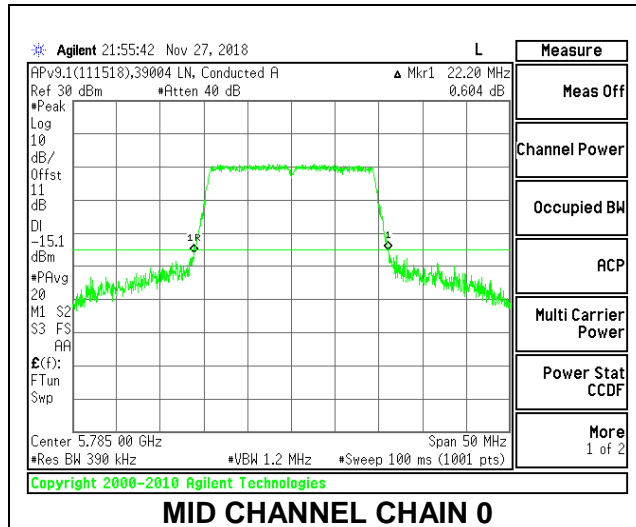

MID CHANNEL