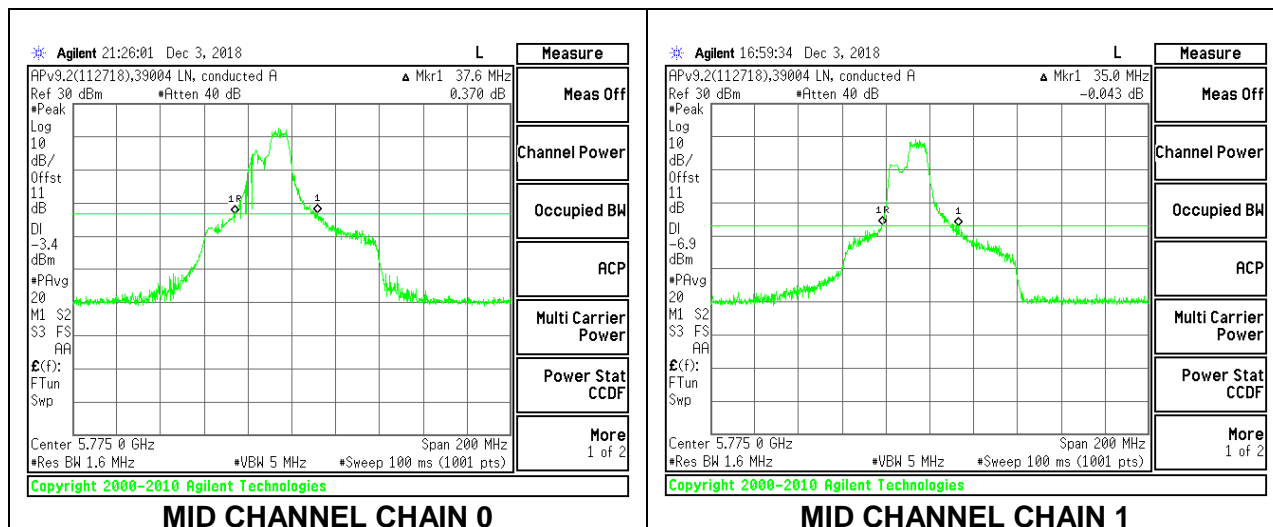

2TX Antenna 1 + Antenna 2 OFDMA MODE – 106-Tones, RU Index 56/57

Channel	Frequency (MHz)	26 dB Bandwidth Chain 0 (MHz)	26 dB Bandwidth Chain 1 (MHz)
Mid	5775	37.60	35.00

MID CHANNEL