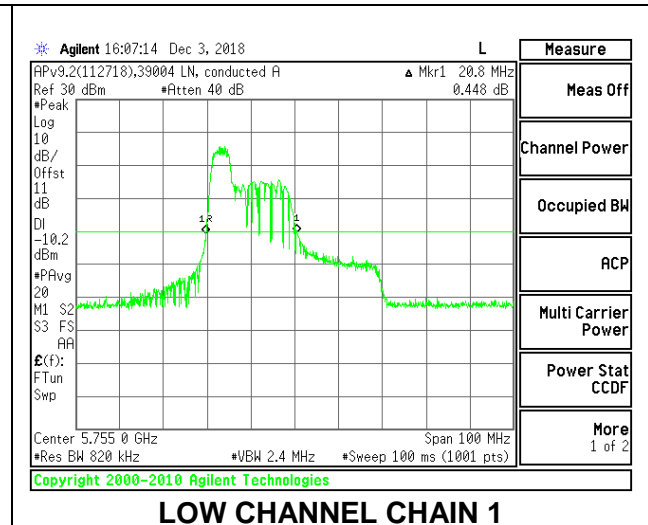

2TX Antenna 1 + Antenna 2 OFDMA MODE – 52-Tones, RU Index 37

Channel	Frequency (MHz)	26 dB Bandwidth Chain 0 (MHz)	26 dB Bandwidth Chain 1 (MHz)
Low	5755	22.70	20.80
High	5795	22.80	21.10

LOW CHANNEL