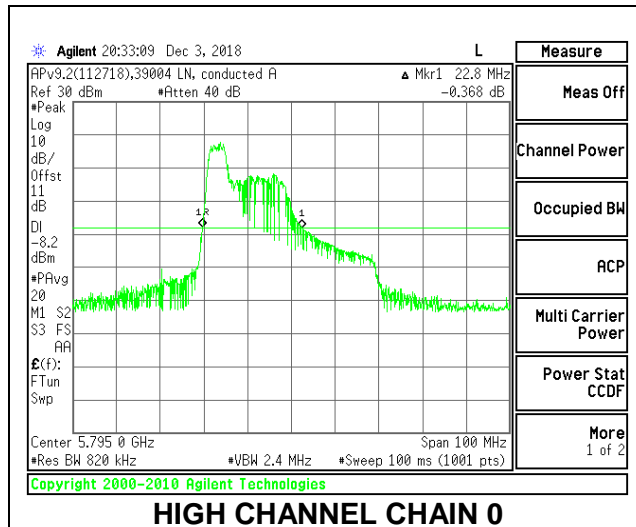

HIGH CHANNEL