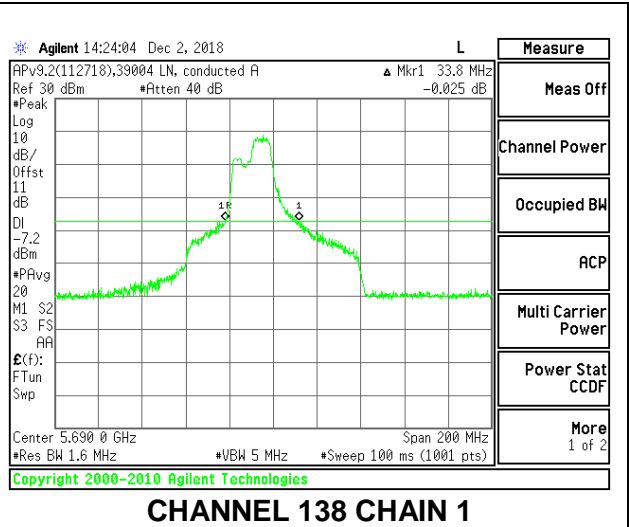

CHANNEL 138