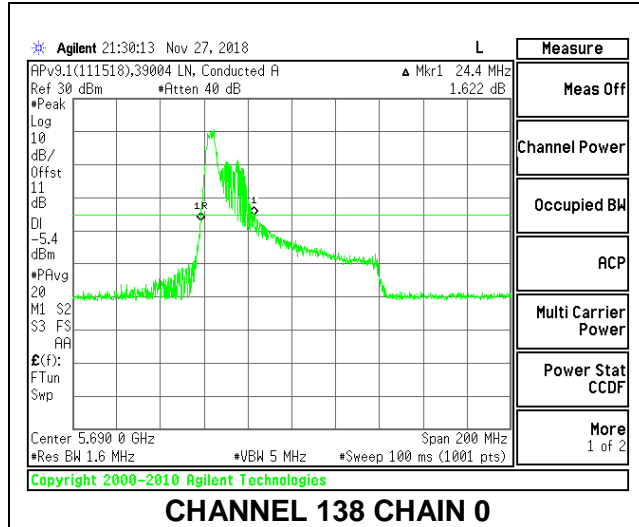

CHANNEL 138