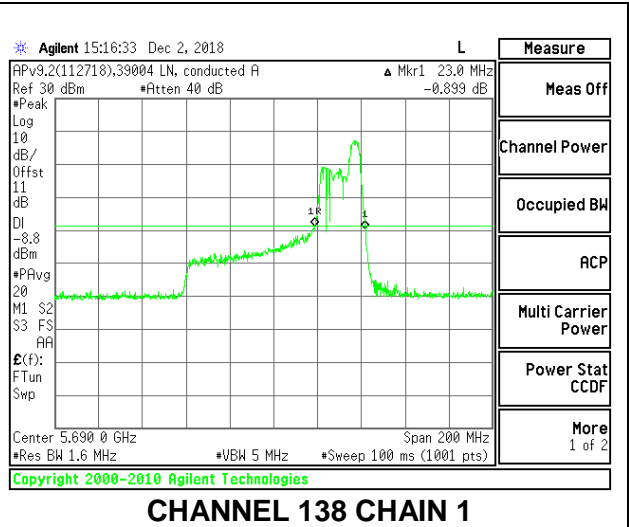

CHANNEL 138