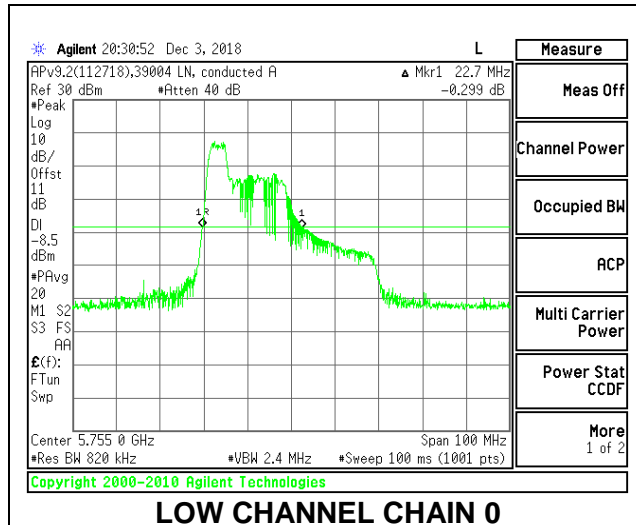

2TX Antenna 1 + Antenna 2 OFDMA MODE – 52-Tones, RU Index 37

Channel	Frequency (MHz)	26 dB Bandwidth Chain 0 (MHz)	26 dB Bandwidth Chain 1 (MHz)
Low	5755	22.70	20.80
High	5795	22.80	21.10

LOW CHANNEL