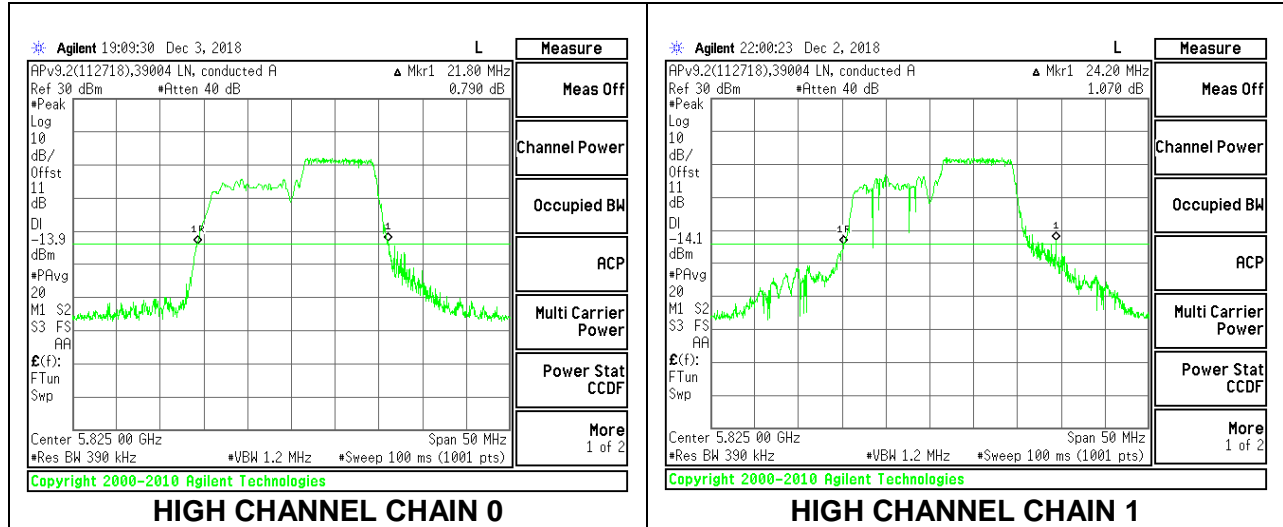

HIGH CHANNEL