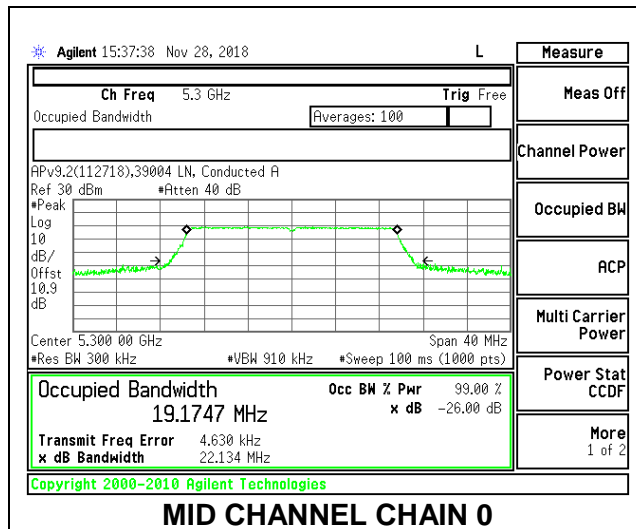

MID CHANNEL