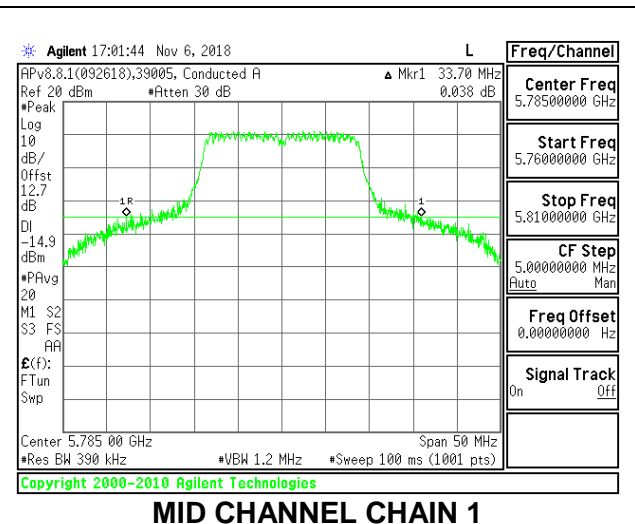

**LOW CHANNEL**

**HIGH CHANNEL**

**CHANNEL 138**

**9.2.22. 802.11a MODE IN THE 5.8 GHz BAND**

**2TX Antenna 1 + Antenna 2 CDD MODE**

Channel	Frequency (MHz)	26 dB Bandwidth Chain 0 (MHz)	26 dB Bandwidth Chain 1 (MHz)
Low	5745	25.60	29.55
Mid	5785	25.45	29.95
High	5825	24.60	29.55

**LOW CHANNEL**

**MID CHANNEL**

**HIGH CHANNEL**

**9.2.23. 802.11n HT20 MODE IN THE 5.8 GHz BAND**

**2TX Antenna 1 + Antenna 2 CDD MODE**

Channel	Frequency (MHz)	26 dB Bandwidth Chain 0 (MHz)	26 dB Bandwidth Chain 1 (MHz)
Low	5745	29.30	30.55
Mid	5785	30.40	33.70
High	5825	29.45	30.45

**LOW CHANNEL**

**MID CHANNEL**

**HIGH CHANNEL**

**9.2.24. 802.11n HT40 MODE IN THE 5.8 GHz BAND**

**2TX Antenna 1 + Antenna 2 CDD MODE**

Channel	Frequency (MHz)	26 dB Bandwidth	
		Chain 0 (MHz)	Chain 1 (MHz)
Low	5755	53.20	56.10
High	5795	53.60	58.80