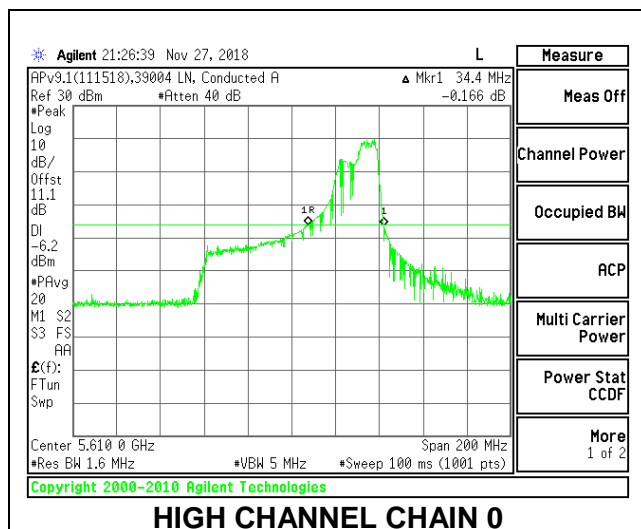

HIGH CHANNEL