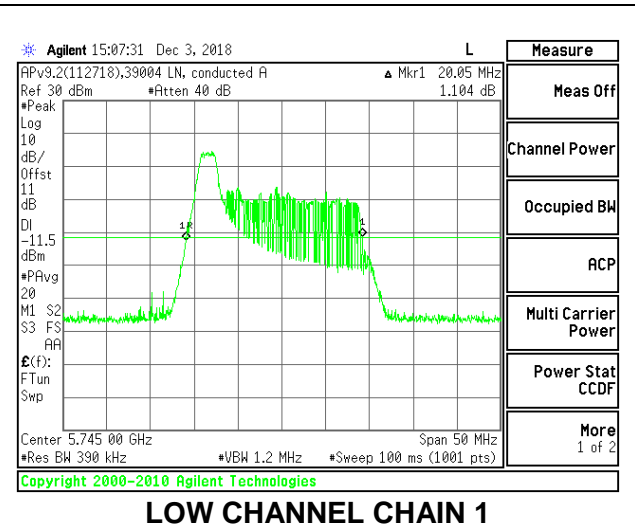

2TX Antenna 1 + Antenna 2 OFDMA MODE – 26-Tones, RU Index 0

Channel	Frequency (MHz)	26 dB Bandwidth Chain 0 (MHz)	26 dB Bandwidth Chain 1 (MHz)
Low	5745	20.30	20.05
Mid	5785	20.50	19.90
High	5825	20.50	19.90

LOW CHANNEL