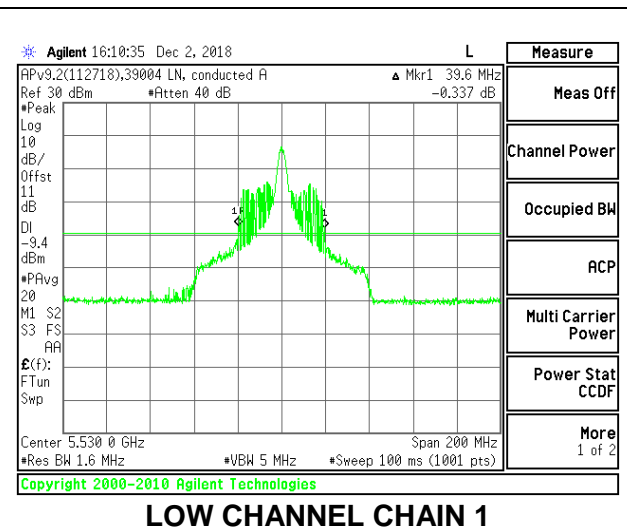

**LOW CHANNEL**

**HIGH CHANNEL**

**CHANNEL 138**

**2TX Antenna 1 + Antenna 2 OFDMA MODE – 26-Tones, RU Index 18**

Channel	Frequency (MHz)	26 dB Bandwidth Chain 0 (MHz)	26 dB Bandwidth Chain 1 (MHz)
Low	5530	47.00	39.60
High	5610	45.40	39.60
138	5690	44.40	39.00

**LOW CHANNEL**

**HIGH CHANNEL**