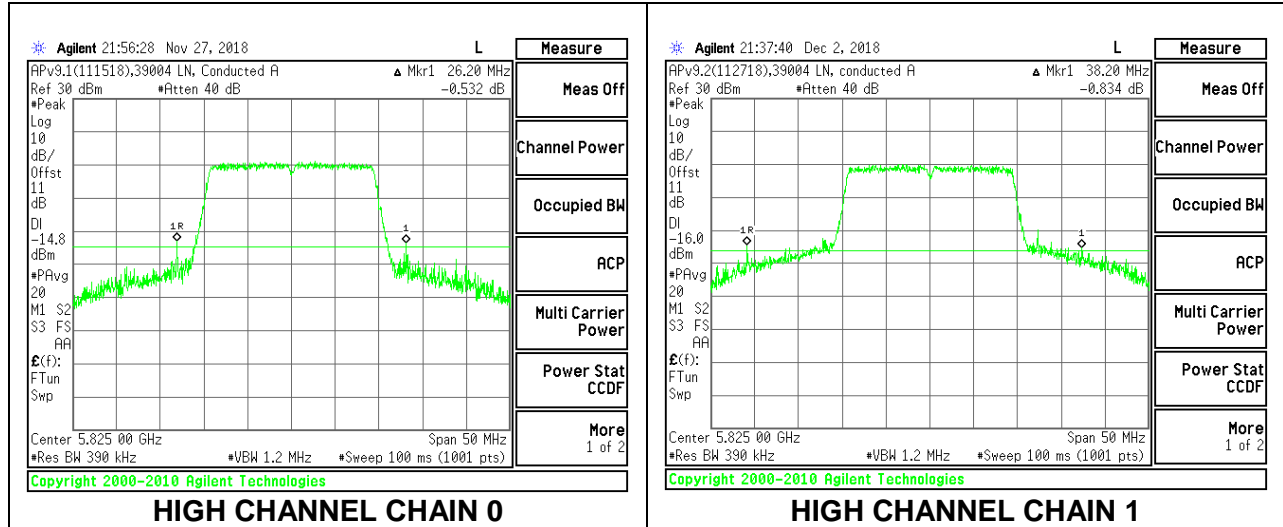

HIGH CHANNEL