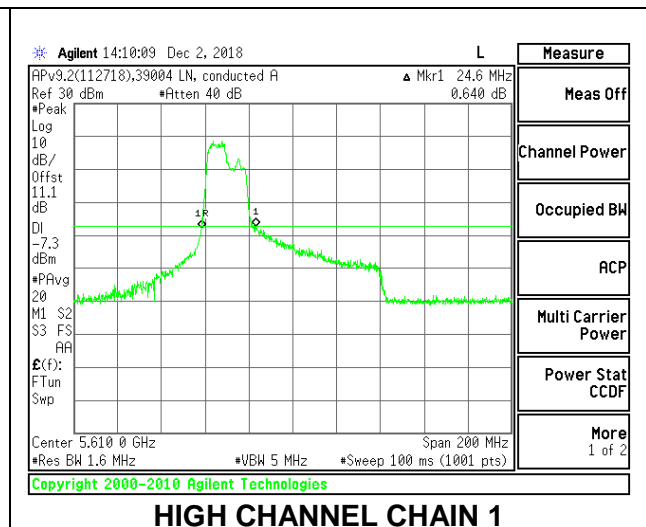

HIGH CHANNEL