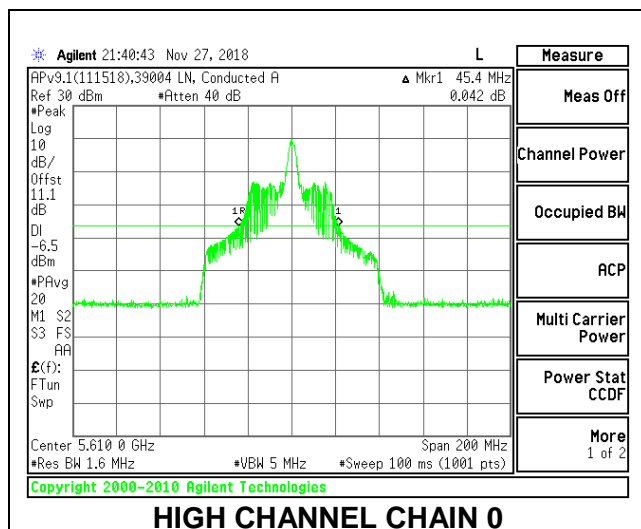

**LOW CHANNEL**

**HIGH CHANNEL**

**CHANNEL 138**

**2TX Antenna 1 + Antenna 2 OFDMA MODE – 26-Tones, RU Index 18**

Channel	Frequency (MHz)	26 dB Bandwidth Chain 0 (MHz)	26 dB Bandwidth Chain 1 (MHz)
Low	5530	47.00	39.60
High	5610	45.40	39.60
138	5690	44.40	39.00

**LOW CHANNEL**

**HIGH CHANNEL**