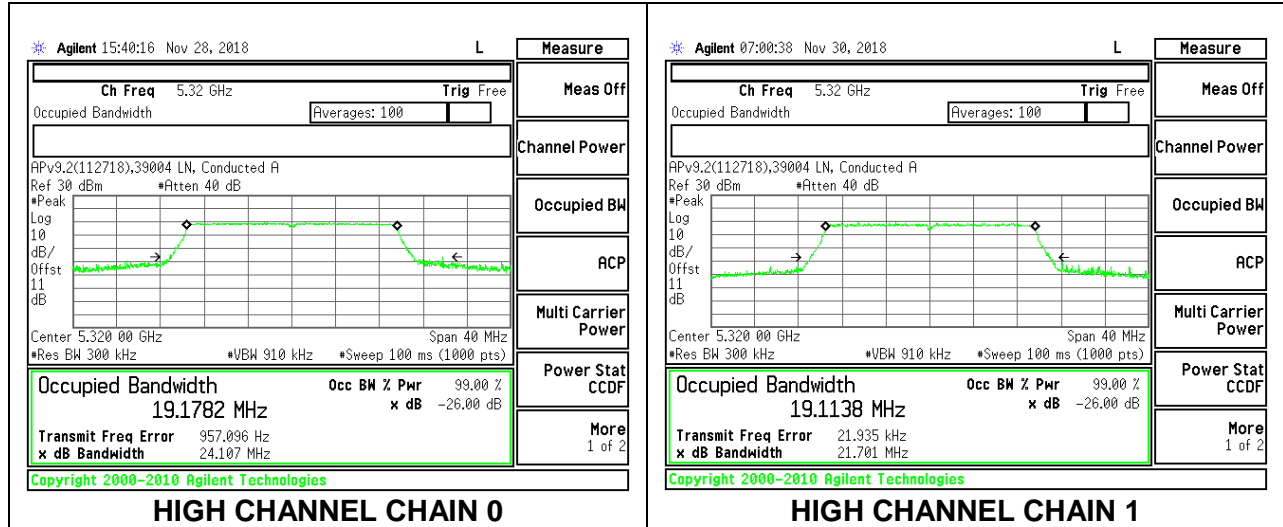

HIGH CHANNEL