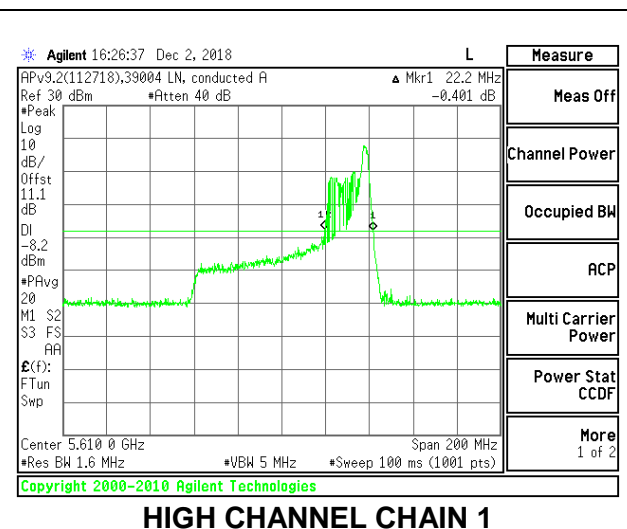

**LOW CHANNEL**

**HIGH CHANNEL**

### CHANNEL 138

**2TX Antenna 1 + Antenna 2 OFDMA MODE – 26-Tones, RU Index 36**

Channel	Frequency (MHz)	26 dB Bandwidth Chain 0 (MHz)	26 dB Bandwidth Chain 1 (MHz)
Low	5530	26.00	22.00
High	5610	27.60	22.20
138	5690	26.40	22.40

**LOW CHANNEL**

**HIGH CHANNEL**

**CHANNEL 138**

**9.2.22. 802.11a MODE IN THE 5.8 GHz BAND**

**2TX Antenna 1 + Antenna 2 CDD MODE**

Channel	Frequency (MHz)	26 dB Bandwidth Chain 0 (MHz)	26 dB Bandwidth Chain 1 (MHz)
Low	5745	25.60	29.55
Mid	5785	25.45	29.95
High	5825	24.60	29.55