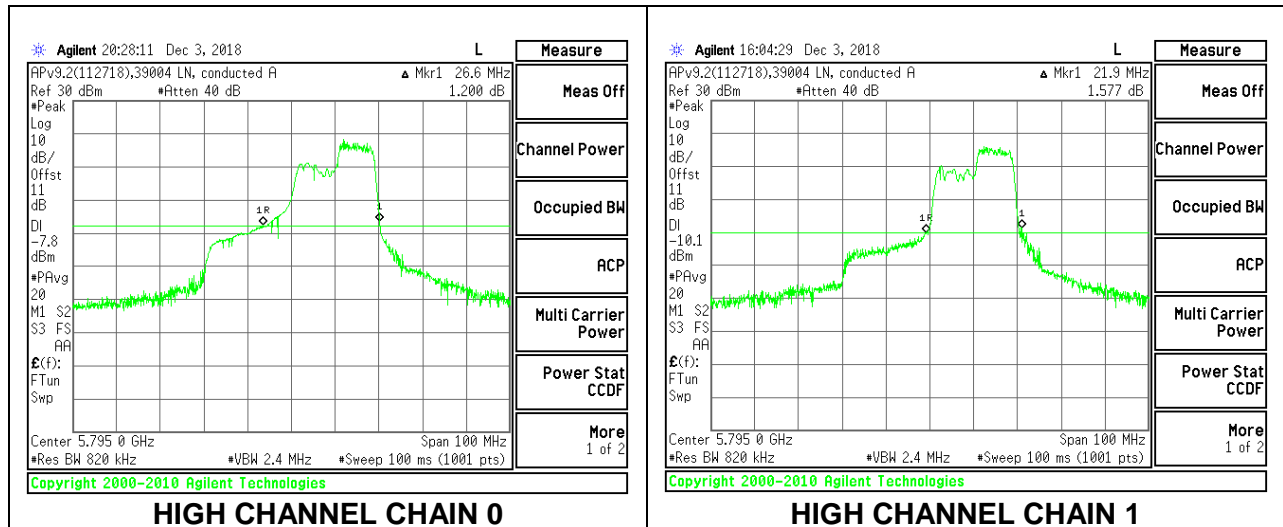

HIGH CHANNEL