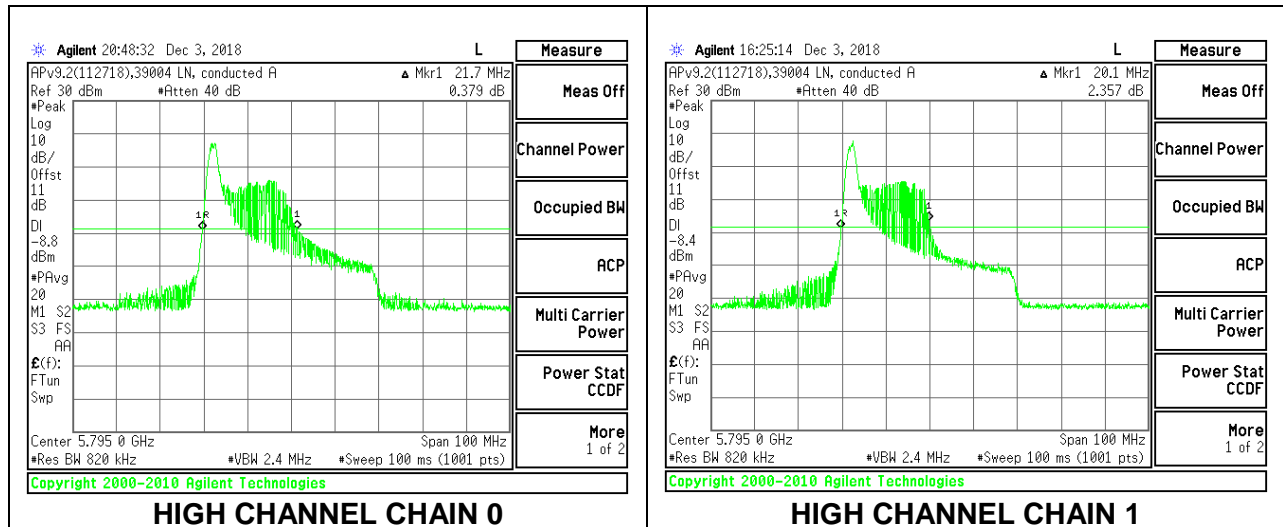

HIGH CHANNEL