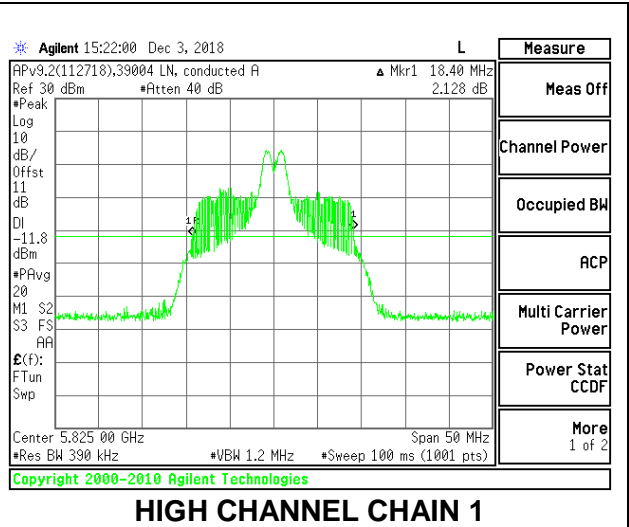

HIGH CHANNEL