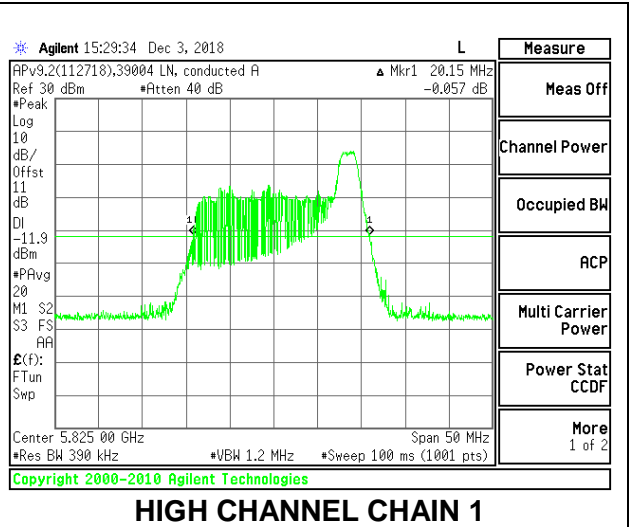

HIGH CHANNEL