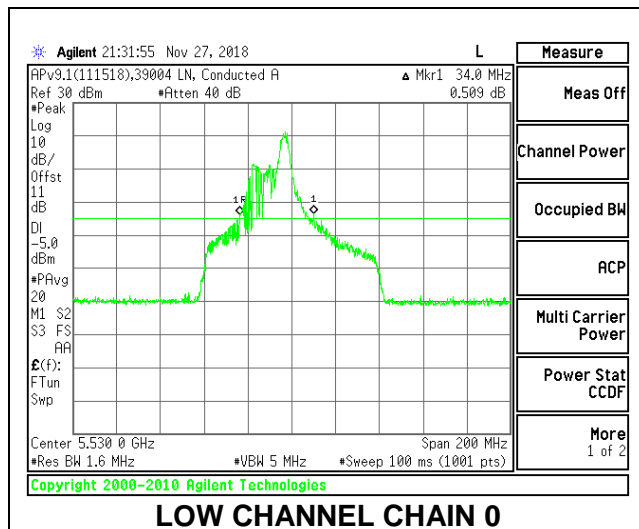

2TX Antenna 1 + Antenna 2 OFDMA MODE – 52-Tones, RU Index 44

Channel	Frequency (MHz)	26 dB Bandwidth Chain 0 (MHz)	26 dB Bandwidth Chain 1 (MHz)
Low	5530	34.00	29.80
High	5610	33.80	29.40
138	5690	32.60	29.20

LOW CHANNEL