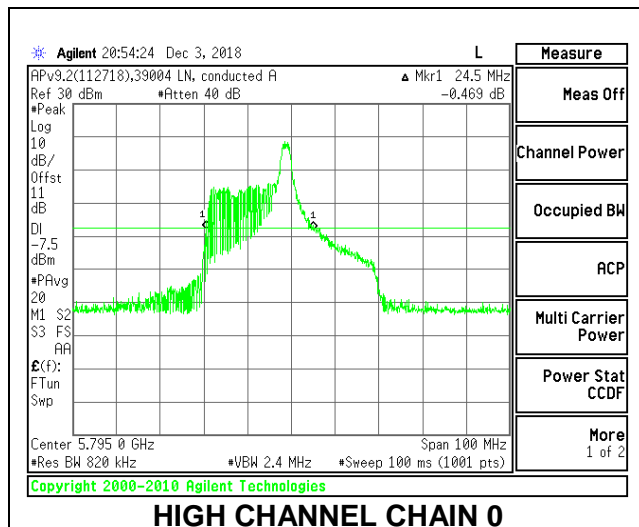

HIGH CHANNEL