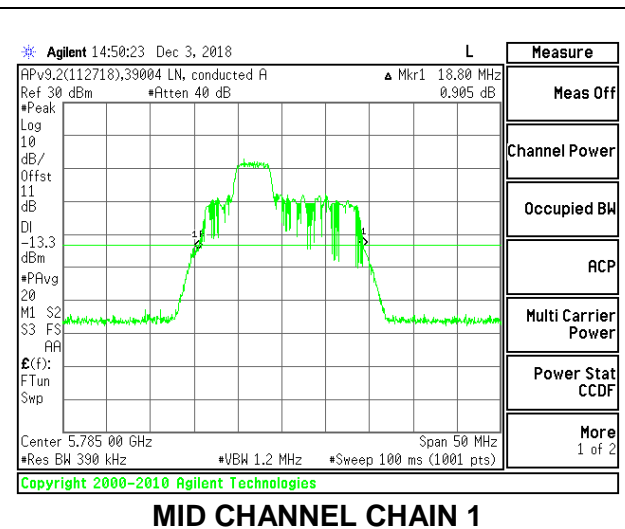

MID CHANNEL