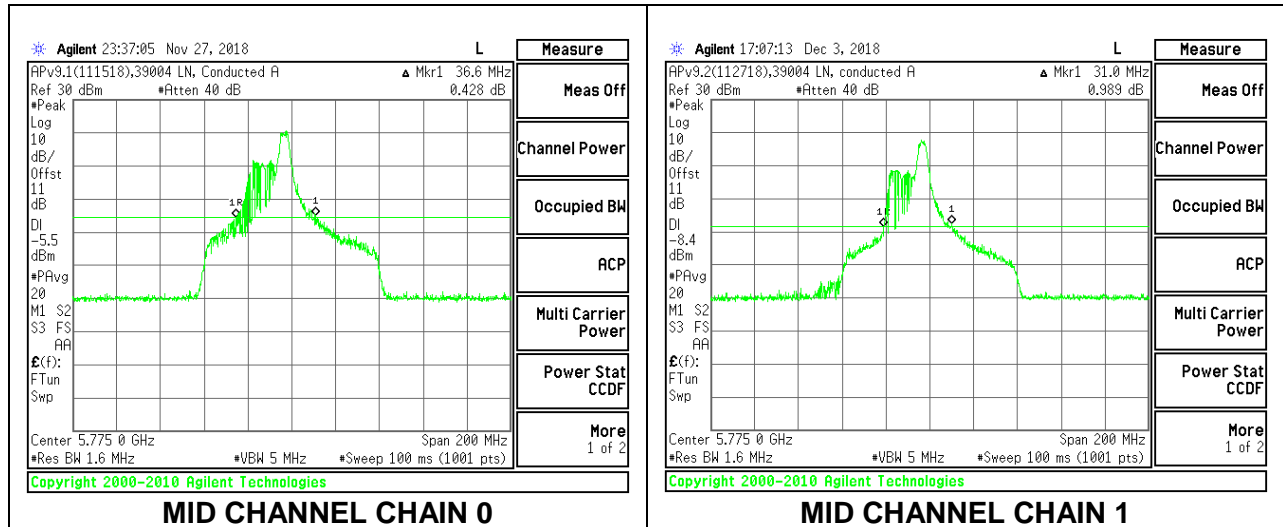

2TX Antenna 1 + Antenna 2 OFDMA MODE – 52-Tones, RU Index 44/45

Channel	Frequency (MHz)	26 dB Bandwidth Chain 0 (MHz)	26 dB Bandwidth Chain 1 (MHz)
Mid	5775	36.60	31.00

MID CHANNEL