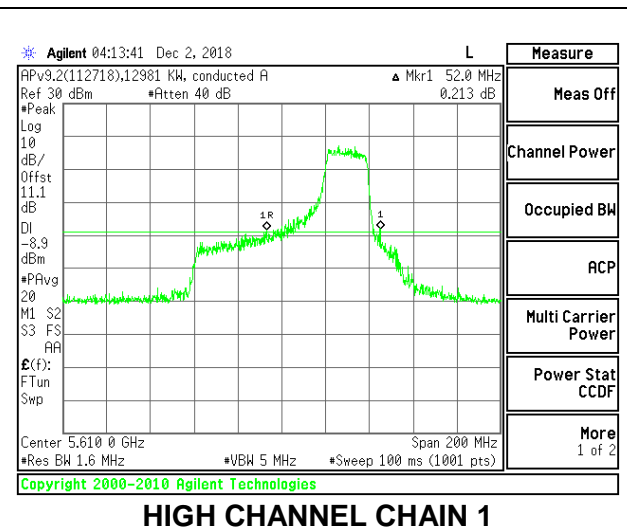

**LOW CHANNEL**

**HIGH CHANNEL**

### CHANNEL 138

**2TX Antenna 1 + Antenna 2 OFDMA MODE – 242-Tones, RU Index 64**

Channel	Frequency (MHz)	26 dB Bandwidth Chain 0 (MHz)	26 dB Bandwidth Chain 1 (MHz)
Low	5530	41.60	43.80
High	5610	47.00	52.00
138	5690	43.60	47.00