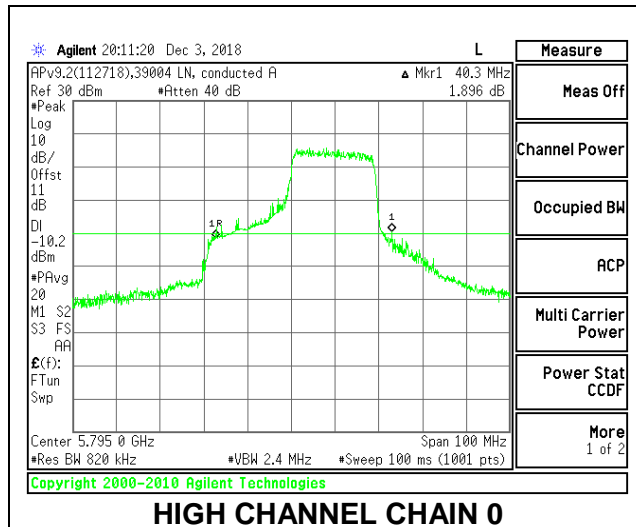

HIGH CHANNEL