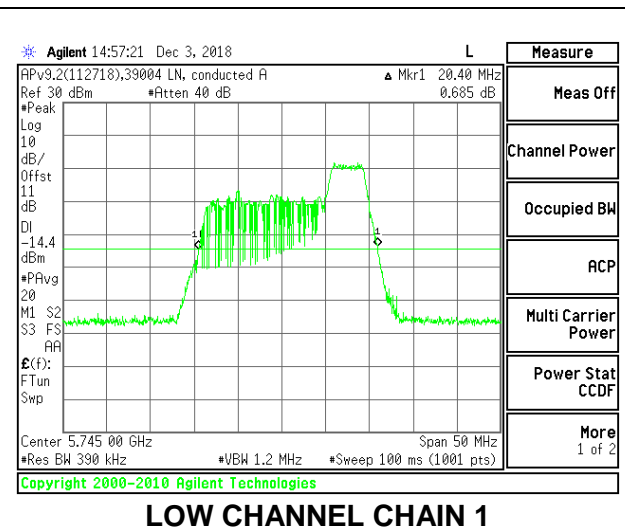

2TX Antenna 1 + Antenna 2 OFDMA MODE – 52-Tones, RU Index 40

Channel	Frequency (MHz)	26 dB Bandwidth Chain 0 (MHz)	26 dB Bandwidth Chain 1 (MHz)
Low	5745	21.55	20.40
Mid	5785	21.50	20.35
High	5825	21.55	20.30

LOW CHANNEL