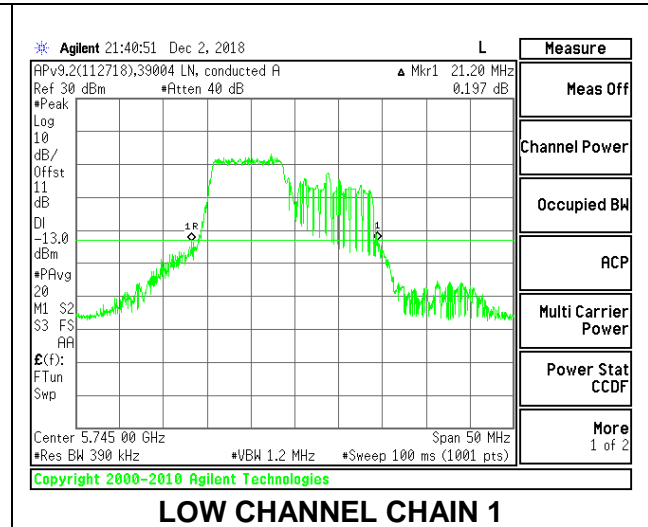

2TX Antenna 1 + Antenna 2 OFDMA MODE – 106-Tones, RU Index 53

Channel	Frequency (MHz)	26 dB Bandwidth Chain 0 (MHz)	26 dB Bandwidth Chain 1 (MHz)
Low	5745	21.45	21.20
Mid	5785	21.40	21.30
High	5825	21.65	21.70

LOW CHANNEL