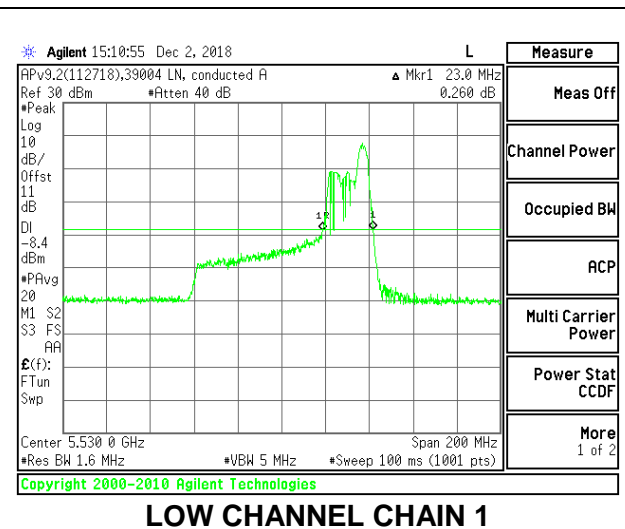

2TX Antenna 1 + Antenna 2 OFDMA MODE – 52-Tones, RU Index 52

Channel	Frequency (MHz)	26 dB Bandwidth Chain 0 (MHz)	26 dB Bandwidth Chain 1 (MHz)
Low	5530	29.00	23.00
High	5610	29.00	22.20
138	5690	29.20	23.00

LOW CHANNEL