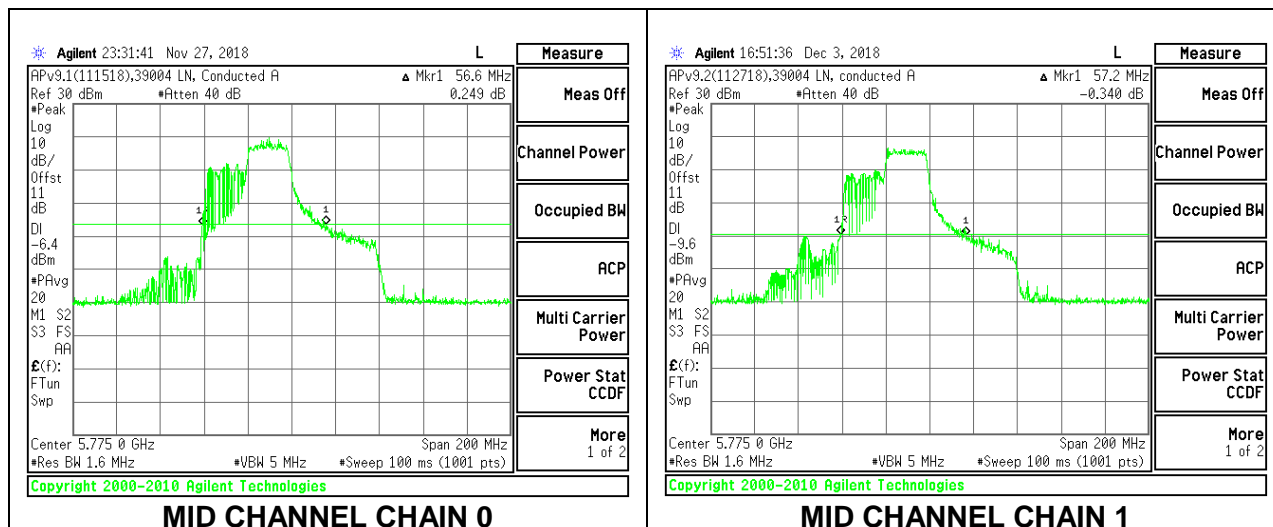

2TX Antenna 1 + Antenna 2 OFDMA MODE – 242-Tones, RU Index 62/63

Channel	Frequency (MHz)	26 dB Bandwidth Chain 0 (MHz)	26 dB Bandwidth Chain 1 (MHz)
Mid	5775	56.60	57.20

MID CHANNEL