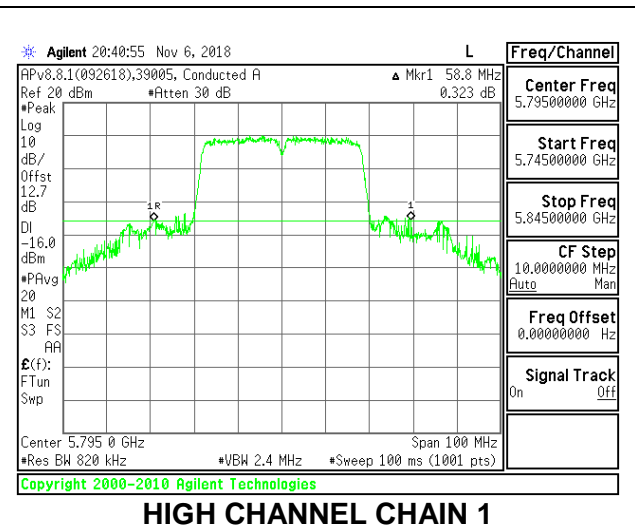

**LOW CHANNEL**

**MID CHANNEL**

**HIGH CHANNEL**

**9.2.24. 802.11n HT40 MODE IN THE 5.8 GHz BAND**

**2TX Antenna 1 + Antenna 2 CDD MODE**

Channel	Frequency (MHz)	26 dB Bandwidth	
		Chain 0 (MHz)	Chain 1 (MHz)
Low	5755	53.20	56.10
High	5795	53.60	58.80

**LOW CHANNEL**

**HIGH CHANNEL**

**9.2.25. 802.11ac VHT80 MODE IN THE 5.8 GHz BAND**

**2TX Antenna 1 + Antenna 2 CDD MODE**

Channel	Frequency (MHz)	26 dB Bandwidth	
		Chain 0 (MHz)	Chain 1 (MHz)
Mid	5775	85.80	83.80