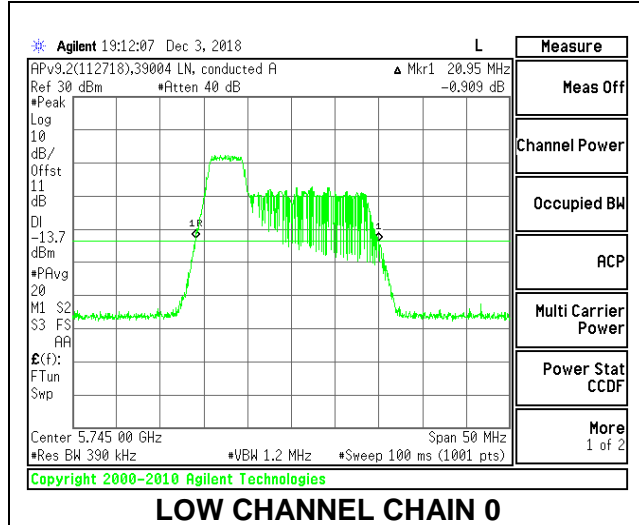

2TX Antenna 1 + Antenna 2 OFDMA MODE – 52-Tones, RU Index 37

Channel	Frequency (MHz)	26 dB Bandwidth Chain 0 (MHz)	26 dB Bandwidth Chain 1 (MHz)
Low	5745	20.95	20.25
Mid	5785	21.00	20.20
High	5825	21.00	20.20

LOW CHANNEL

LOW CHANNEL CHAIN 0