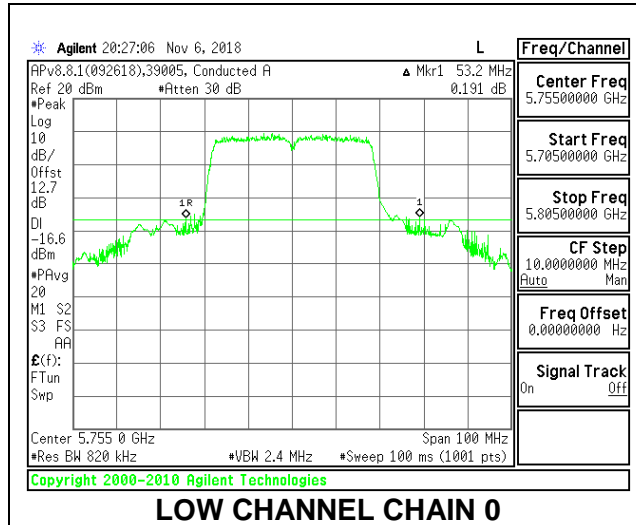

**LOW CHANNEL**

**MID CHANNEL**

**HIGH CHANNEL**

**9.2.24. 802.11n HT40 MODE IN THE 5.8 GHz BAND**

**2TX Antenna 1 + Antenna 2 CDD MODE**

Channel	Frequency (MHz)	26 dB Bandwidth	
		Chain 0 (MHz)	Chain 1 (MHz)
Low	5755	53.20	56.10
High	5795	53.60	58.80

**LOW CHANNEL**

**HIGH CHANNEL**

**9.2.25. 802.11ac VHT80 MODE IN THE 5.8 GHz BAND**

**2TX Antenna 1 + Antenna 2 CDD MODE**

Channel	Frequency (MHz)	26 dB Bandwidth	
		Chain 0 (MHz)	Chain 1 (MHz)
Mid	5775	85.80	83.80