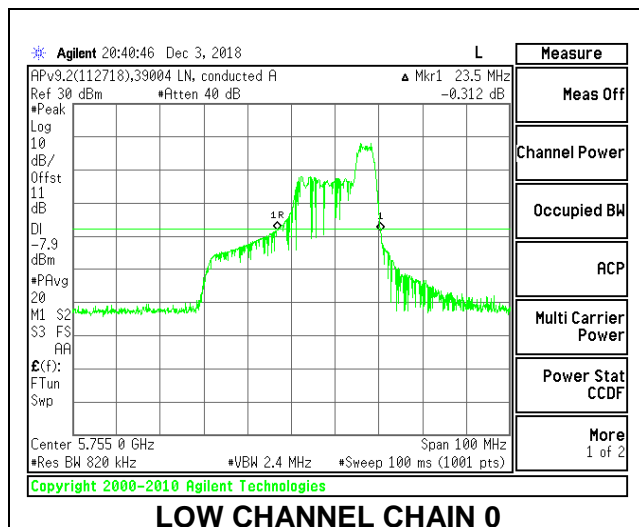

2TX Antenna 1 + Antenna 2 OFDMA MODE – 52-Tones, RU Index 44

Channel	Frequency (MHz)	26 dB Bandwidth	
		Chain 0 (MHz)	Chain 1 (MHz)
Low	5755	23.50	20.00
High	5795	24.30	20.10

LOW CHANNEL