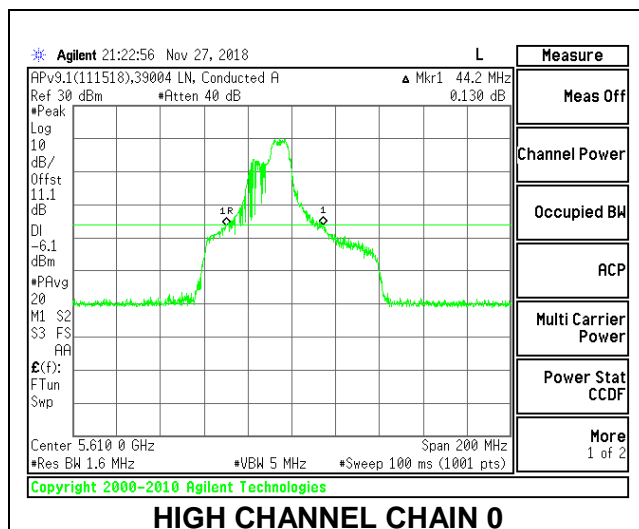

HIGH CHANNEL