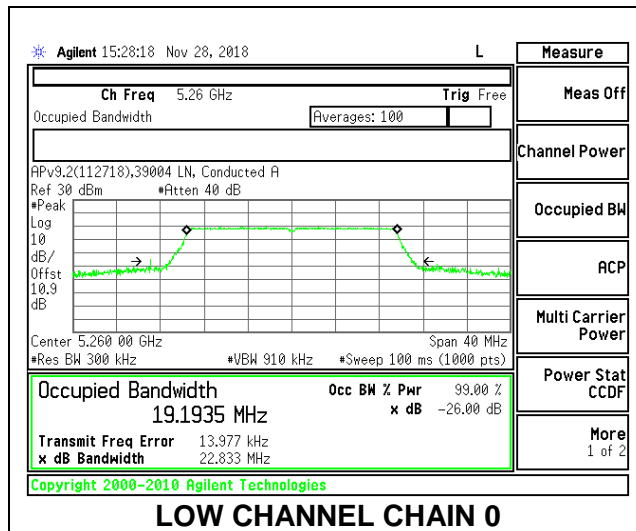

9.3.12. 802.11ax HE20 MODE IN THE 5.3 GHz BAND

2TX Antenna 1 + Antenna 2 OFDMA MODE – 242-Tones, RU Index 61

Channel	Frequency (MHz)	99% Bandwidth Chain 0 (MHz)	99% Bandwidth Chain 1 (MHz)
Low	5260	19.1935	19.1175
Mid	5300	19.1747	19.1217
High	5320	19.1782	19.1138

LOW CHANNEL