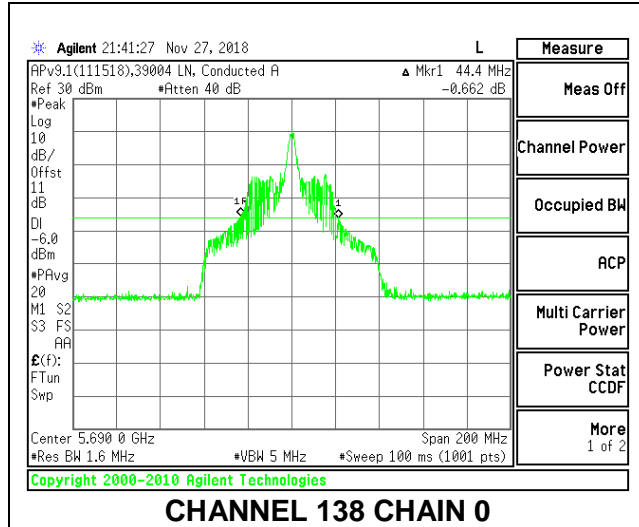

CHANNEL 138