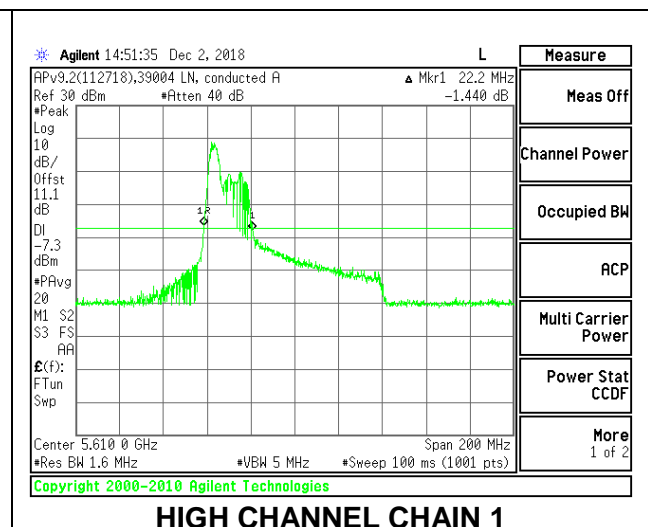

HIGH CHANNEL