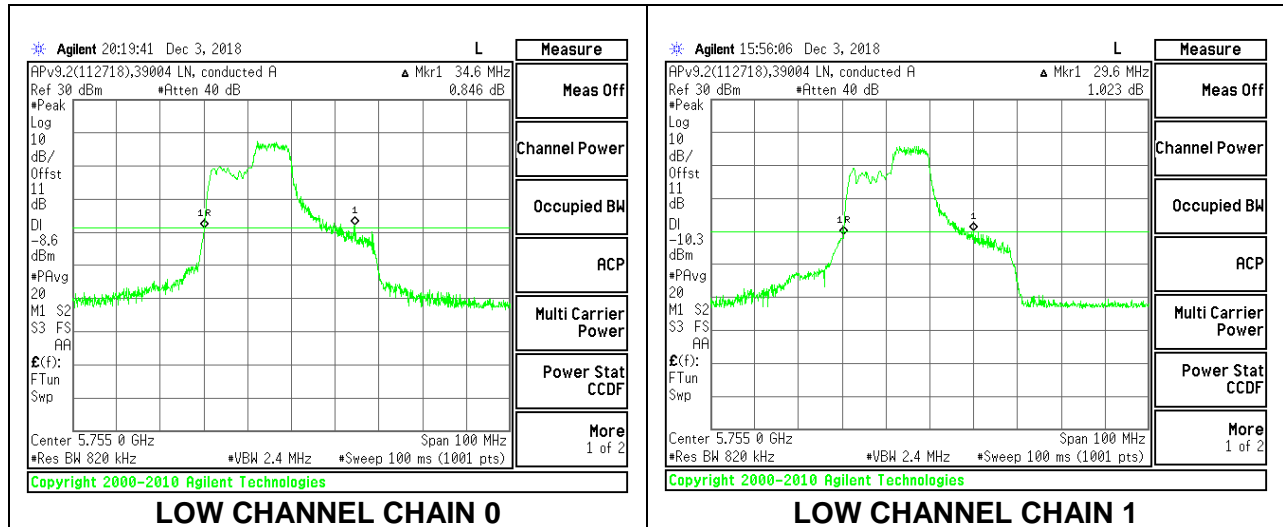

2TX Antenna 1 + Antenna 2 OFDMA MODE – 106-Tones, RU Index 54/55

Channel	Frequency (MHz)	26 dB Bandwidth Chain 0 (MHz)	26 dB Bandwidth Chain 1 (MHz)
Low	5755	34.60	29.60
High	5795	28.60	27.20

LOW CHANNEL