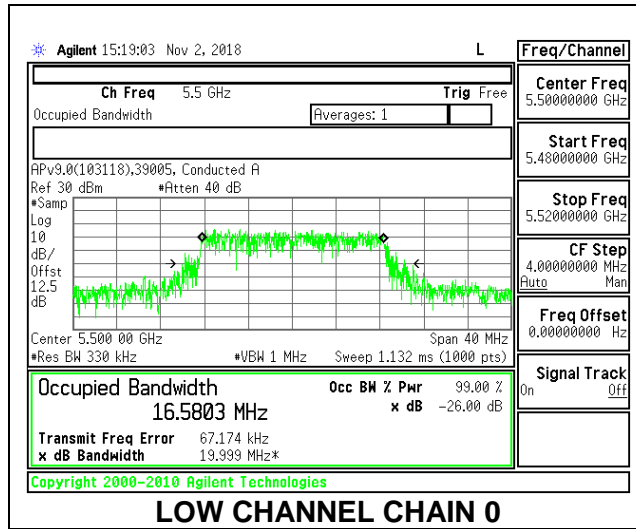

9.3.15. 802.11a MODE IN THE 5.6 GHz BAND

2TX Antenna 1 + Antenna 2 CDD MODE

Channel	Frequency (MHz)	99% Bandwidth Chain 0 (MHz)	99% Bandwidth Chain 1 (MHz)
Low	5500	16.580	16.637
Mid	5580	16.627	16.659
High	5700	16.625	16.659
144	5720	16.495	16.518

LOW CHANNEL