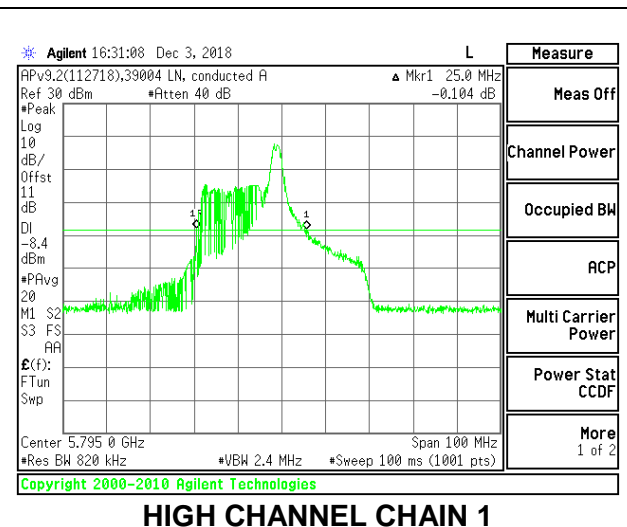

HIGH CHANNEL