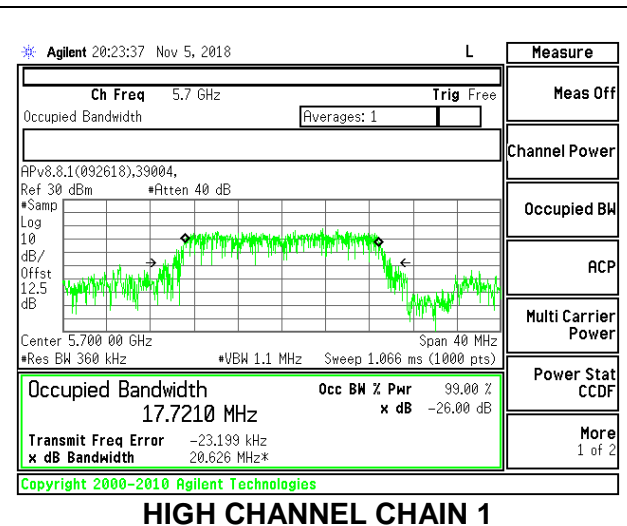

HIGH CHANNEL