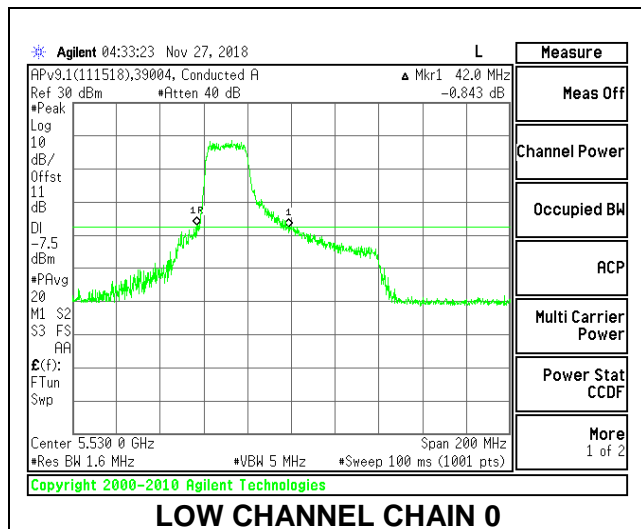

2TX Antenna 1 + Antenna 2 OFDMA MODE – 242-Tones, RU Index 61

Channel	Frequency (MHz)	26 dB Bandwidth Chain 0 (MHz)	26 dB Bandwidth Chain 1 (MHz)
Low	5530	42.00	41.80
High	5610	38.80	38.40
138	5690	41.00	42.40

LOW CHANNEL