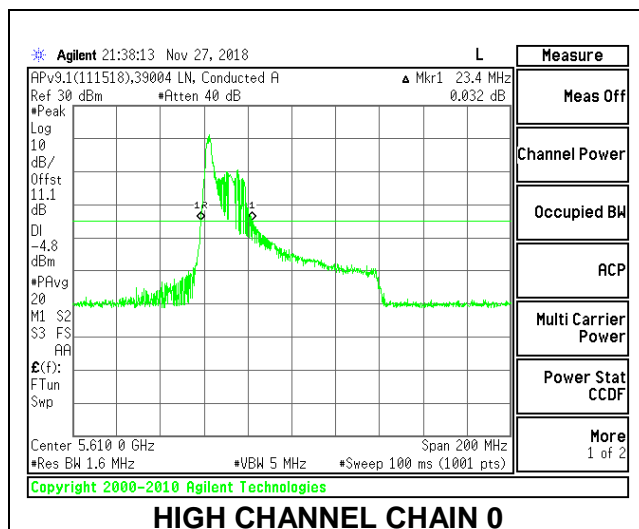

HIGH CHANNEL