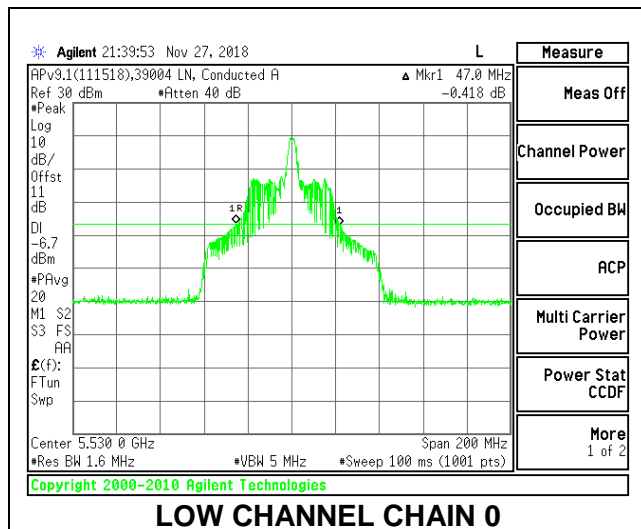

**LOW CHANNEL**

**HIGH CHANNEL**

**CHANNEL 138**

**2TX Antenna 1 + Antenna 2 OFDMA MODE – 26-Tones, RU Index 18**

Channel	Frequency (MHz)	26 dB Bandwidth Chain 0 (MHz)	26 dB Bandwidth Chain 1 (MHz)
Low	5530	47.00	39.60
High	5610	45.40	39.60
138	5690	44.40	39.00

**LOW CHANNEL**

**HIGH CHANNEL**