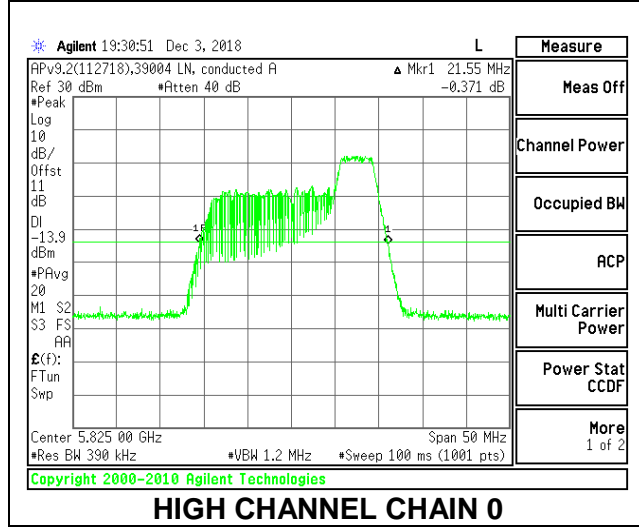

HIGH CHANNEL