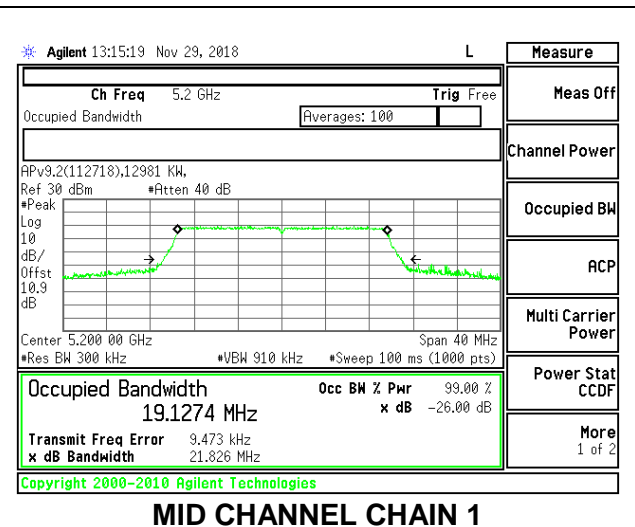

MID CHANNEL