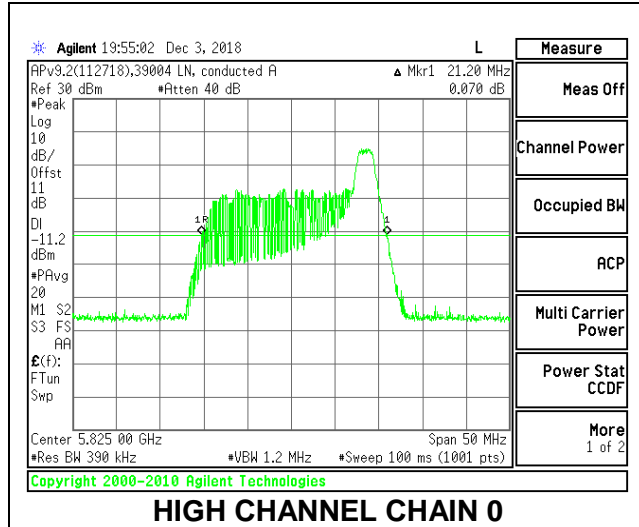

HIGH CHANNEL