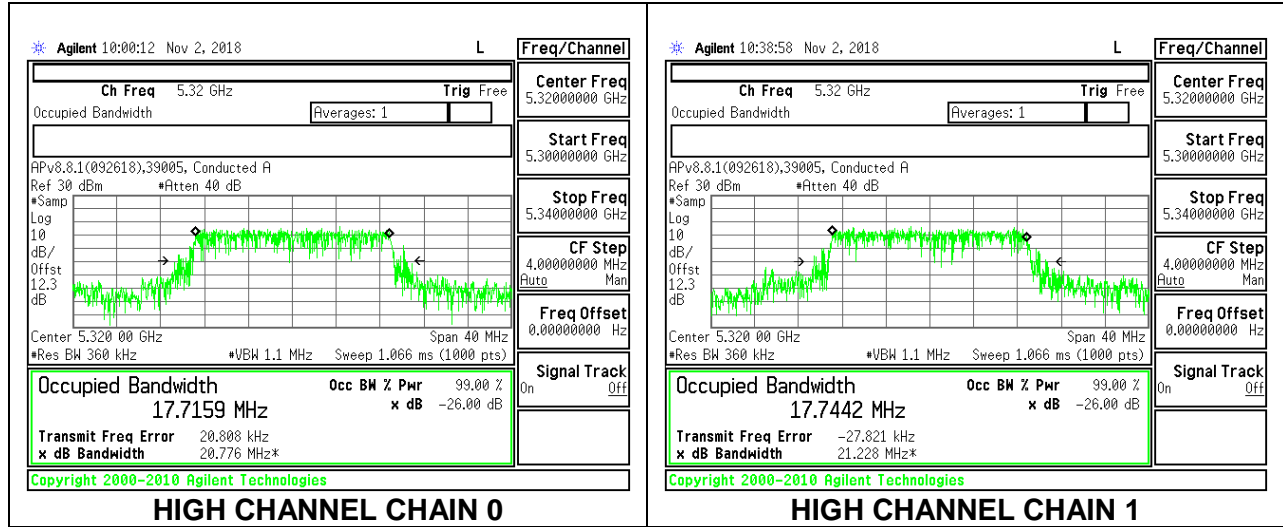

HIGH CHANNEL