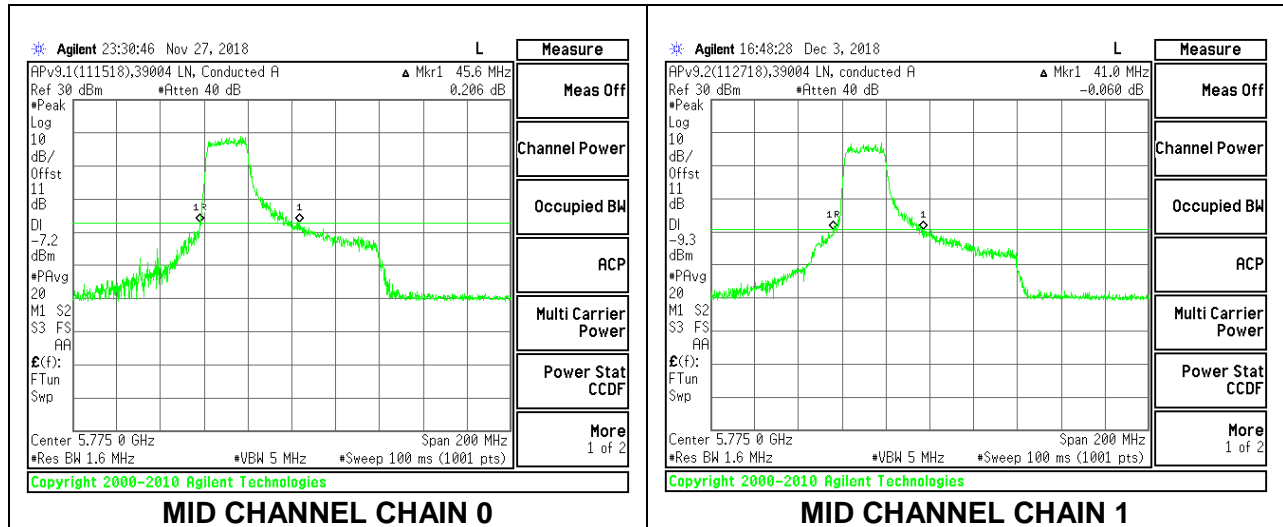

2TX Antenna 1 + Antenna 2 OFDMA MODE – 242-Tones, RU Index 61

Channel	Frequency (MHz)	26 dB Bandwidth Chain 0 (MHz)	26 dB Bandwidth Chain 1 (MHz)
Mid	5775	45.60	41.00

MID CHANNEL