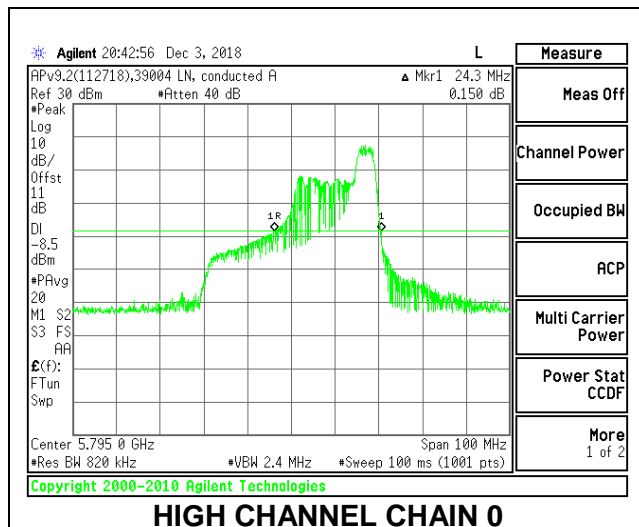

HIGH CHANNEL