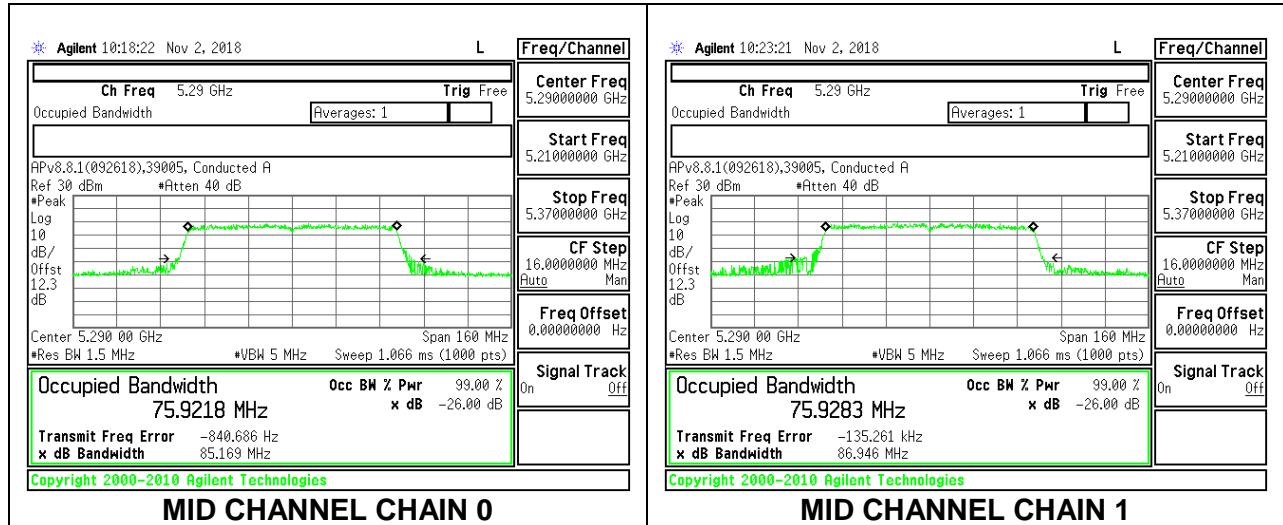

9.3.11. 802.11ac VHT80 MODE IN THE 5.3 GHz BAND

2TX Antenna 1 + Antenna 2 CDD MODE

Channel	Frequency (MHz)	99% Bandwidth Chain 0 (MHz)	99% Bandwidth Chain 1 (MHz)
Mid	5290	75.922	75.928

MID CHANNEL