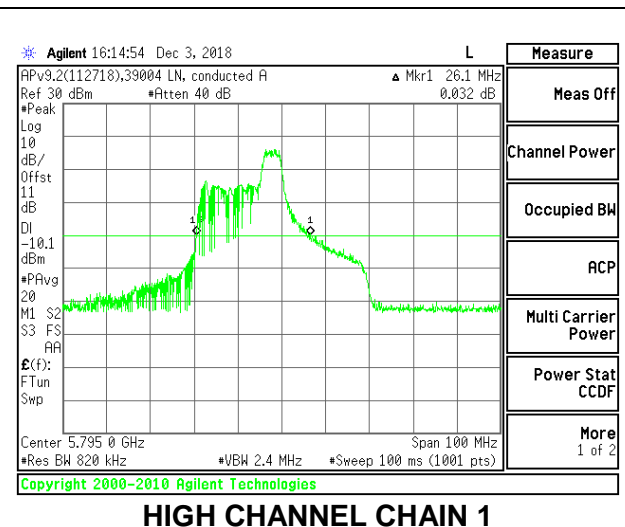

**LOW CHANNEL**

**LOW CHANNEL CHAIN 0**

**LOW CHANNEL CHAIN 1**

**HIGH CHANNEL**

**HIGH CHANNEL CHAIN 0**

**HIGH CHANNEL CHAIN 1**

**2TX Antenna 1 + Antenna 2 OFDMA MODE – 52-Tones, RU Index 44**

Channel	Frequency (MHz)	26 dB Bandwidth	
		Chain 0 (MHz)	Chain 1 (MHz)
Low	5755	23.50	20.00
High	5795	24.30	20.10