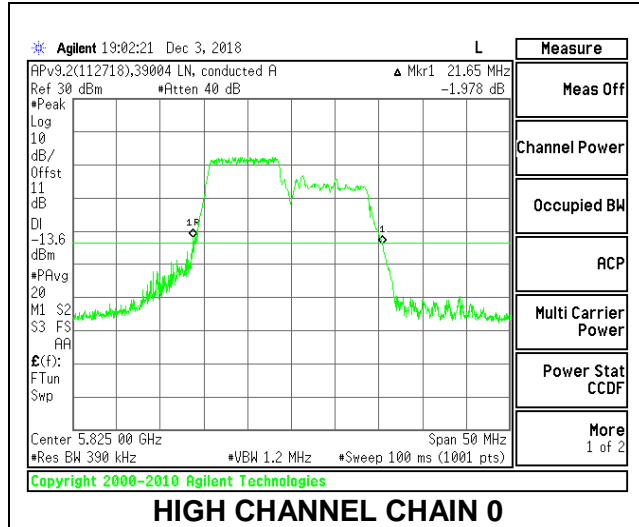

HIGH CHANNEL