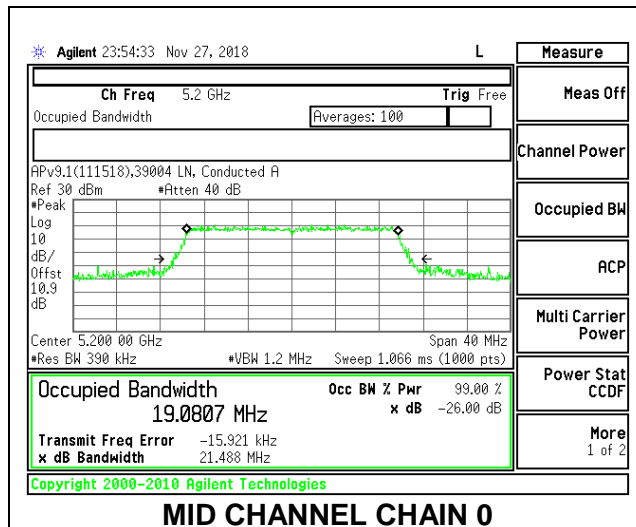

MID CHANNEL