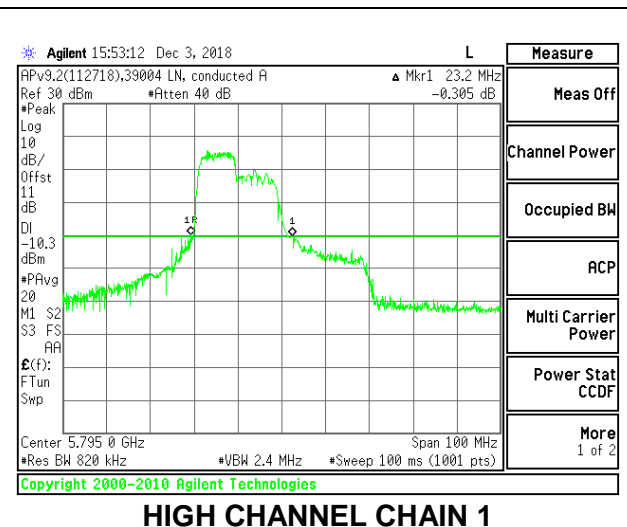

**LOW CHANNEL**

**LOW CHANNEL CHAIN 0**

**LOW CHANNEL CHAIN 1**

**HIGH CHANNEL**

**HIGH CHANNEL CHAIN 0**

**HIGH CHANNEL CHAIN 1**

**2TX Antenna 1 + Antenna 2 OFDMA MODE – 106-Tones, RU Index 54/55**

Channel	Frequency (MHz)	26 dB Bandwidth Chain 0 (MHz)	26 dB Bandwidth Chain 1 (MHz)
Low	5755	34.60	29.60
High	5795	28.60	27.20