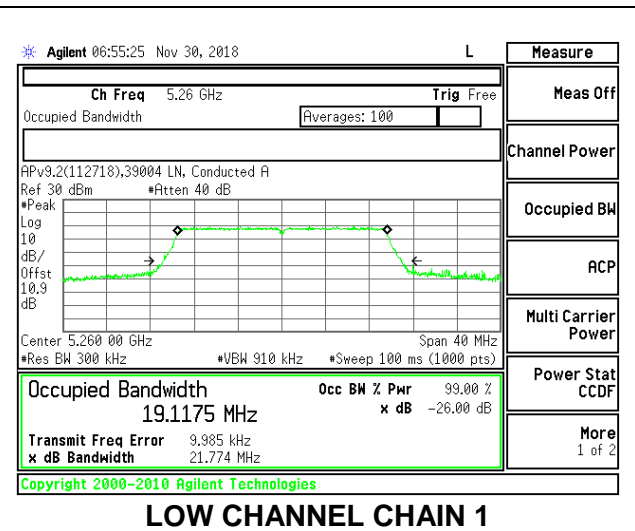

9.3.12. 802.11ax HE20 MODE IN THE 5.3 GHz BAND

2TX Antenna 1 + Antenna 2 OFDMA MODE – 242-Tones, RU Index 61

Channel	Frequency (MHz)	99% Bandwidth Chain 0 (MHz)	99% Bandwidth Chain 1 (MHz)
Low	5260	19.1935	19.1175
Mid	5300	19.1747	19.1217
High	5320	19.1782	19.1138

LOW CHANNEL