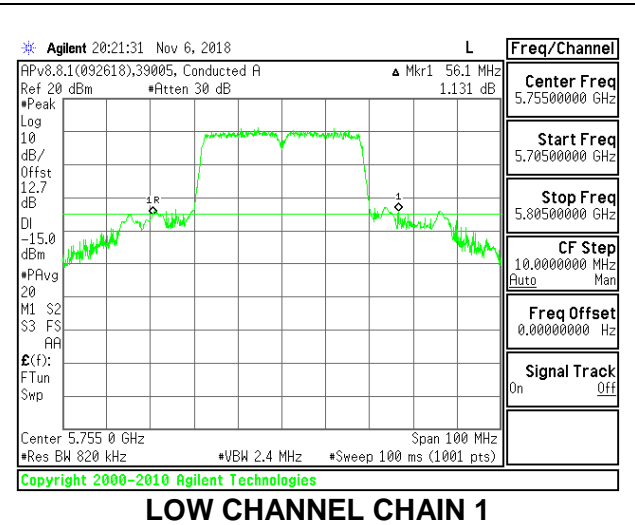

**LOW CHANNEL**

**MID CHANNEL**

**HIGH CHANNEL**

**9.2.24. 802.11n HT40 MODE IN THE 5.8 GHz BAND**

**2TX Antenna 1 + Antenna 2 CDD MODE**

Channel	Frequency (MHz)	26 dB Bandwidth	
		Chain 0 (MHz)	Chain 1 (MHz)
Low	5755	53.20	56.10
High	5795	53.60	58.80

**LOW CHANNEL**

**HIGH CHANNEL**

**9.2.25. 802.11ac VHT80 MODE IN THE 5.8 GHz BAND**

**2TX Antenna 1 + Antenna 2 CDD MODE**

Channel	Frequency (MHz)	26 dB Bandwidth	
		Chain 0 (MHz)	Chain 1 (MHz)
Mid	5775	85.80	83.80