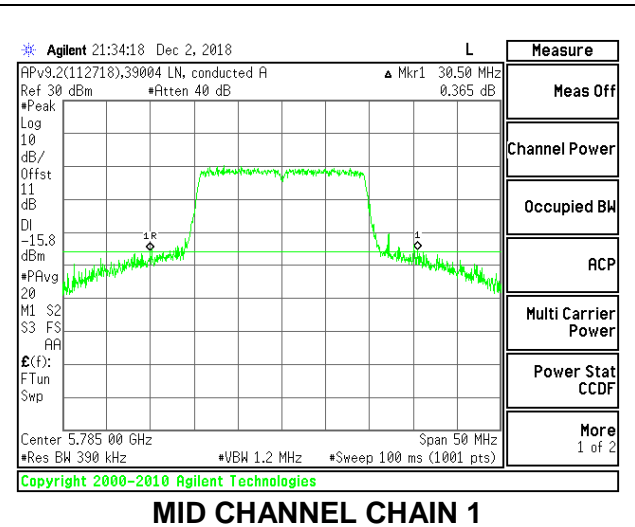

MID CHANNEL