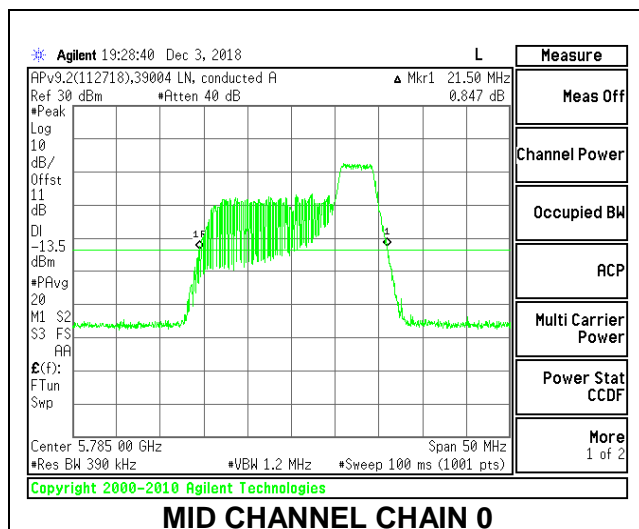

MID CHANNEL