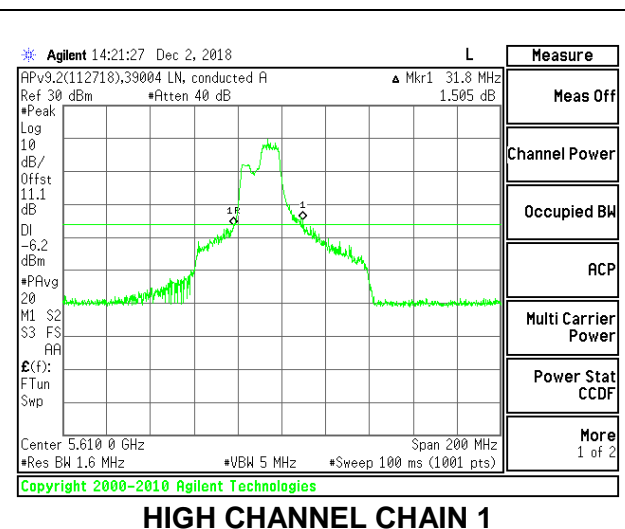

HIGH CHANNEL