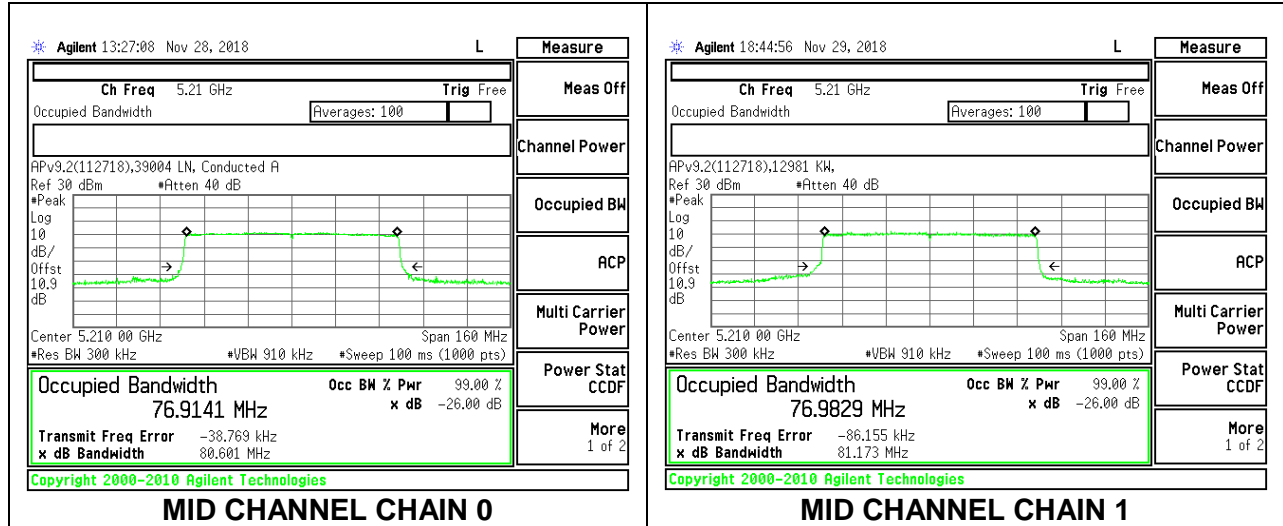

9.3.7. 802.11ax HE80 MODE IN THE 5.2 GHz BAND

2TX Antenna 1 + Antenna 2 OFDMA MODE – 996-Tones, RU Index 67

Channel	Frequency (MHz)	99% Bandwidth Chain 0 (MHz)	99% Bandwidth Chain 1 (MHz)
Mid	5210	76.9141	76.9829

MID CHANNEL