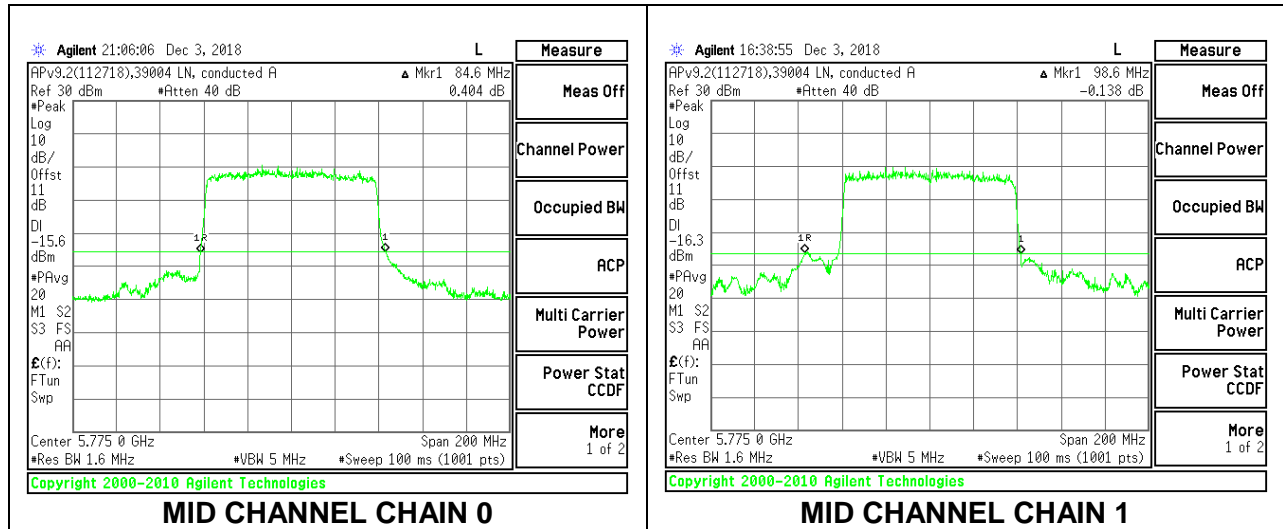

9.2.28. 802.11ax HE80 MODE IN THE 5.8 GHz BAND

2TX Antenna 1 + Antenna 2 OFDMA MODE – 996-Tones, RU Index 67

Channel	Frequency (MHz)	26 dB Bandwidth Chain 0 (MHz)	26 dB Bandwidth Chain 1 (MHz)
Mid	5775	84.60	98.60

MID CHANNEL