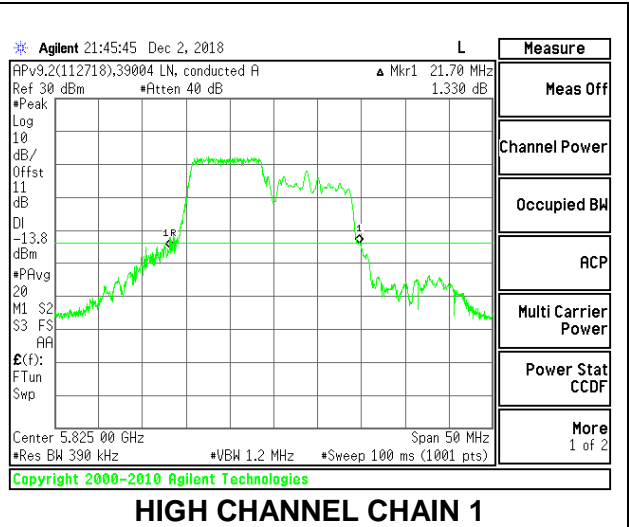

HIGH CHANNEL