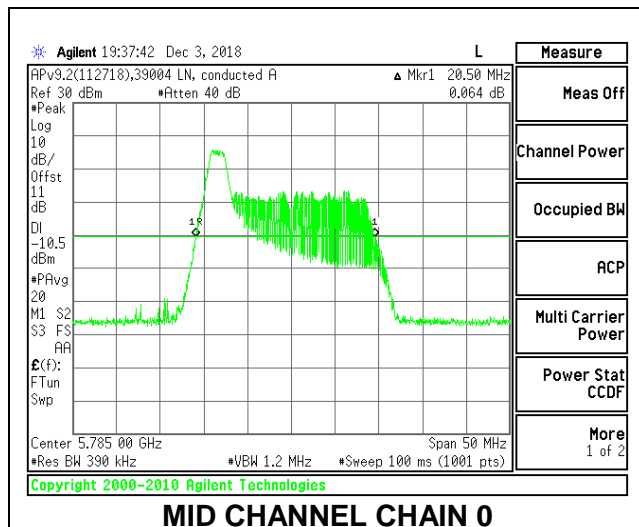

MID CHANNEL