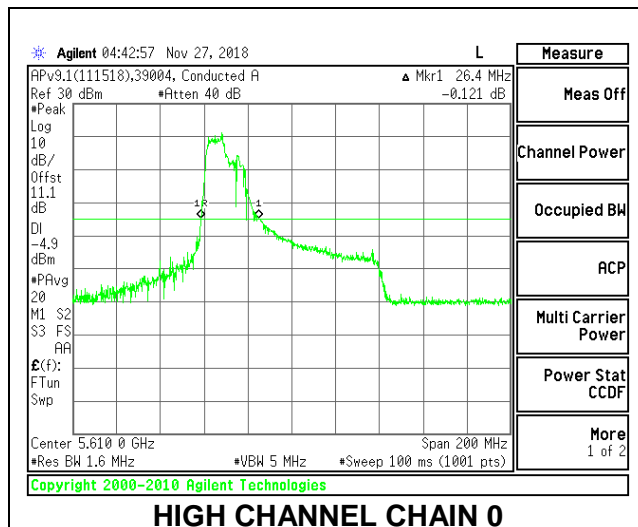

HIGH CHANNEL