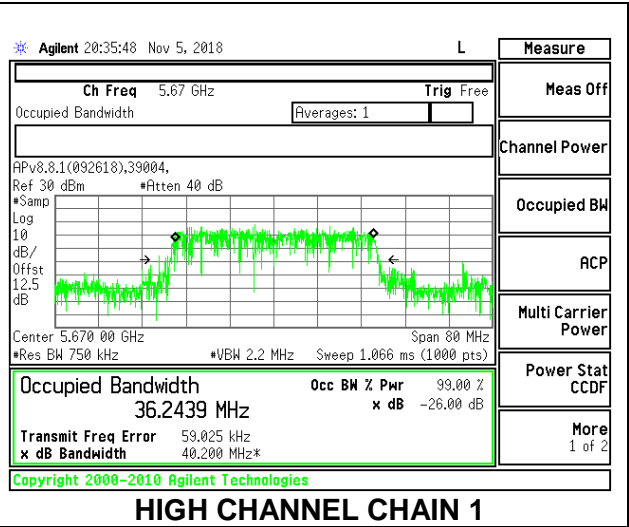

HIGH CHANNEL