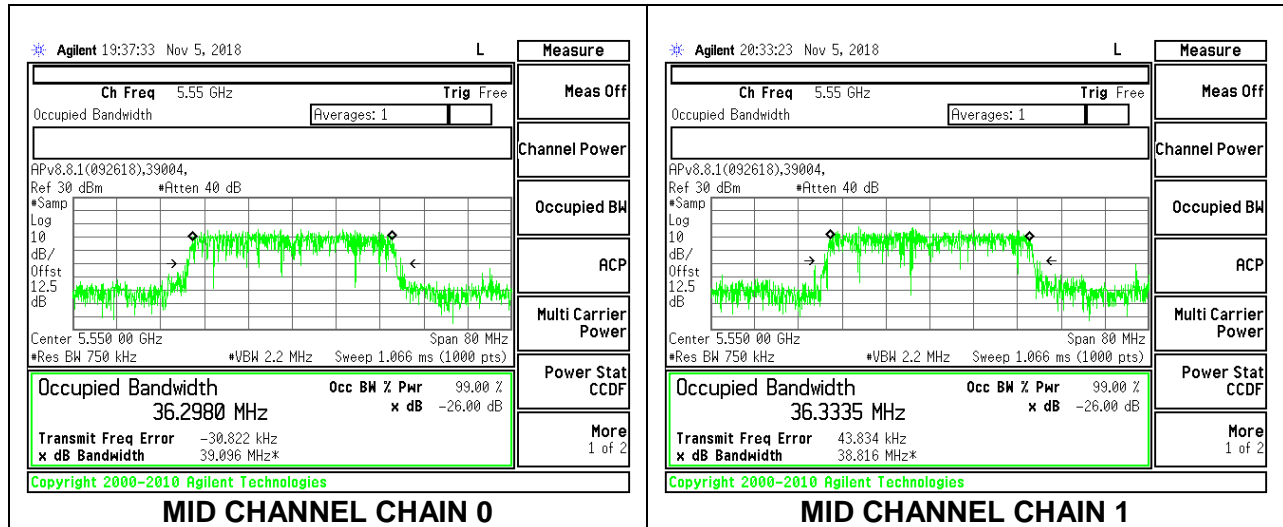

MID CHANNEL