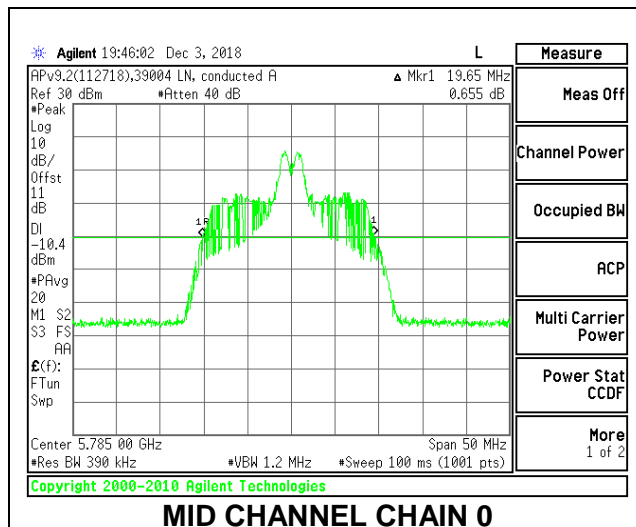

MID CHANNEL