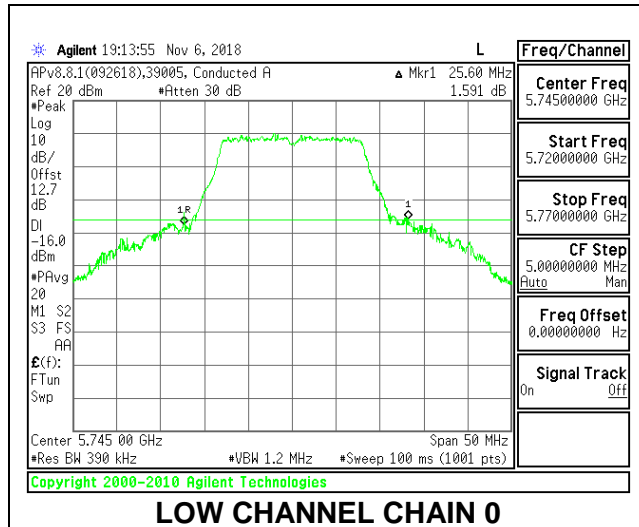

9.2.22. 802.11a MODE IN THE 5.8 GHz BAND

2TX Antenna 1 + Antenna 2 CDD MODE

Channel	Frequency (MHz)	26 dB Bandwidth Chain 0 (MHz)	26 dB Bandwidth Chain 1 (MHz)
Low	5745	25.60	29.55
Mid	5785	25.45	29.95
High	5825	24.60	29.55

LOW CHANNEL