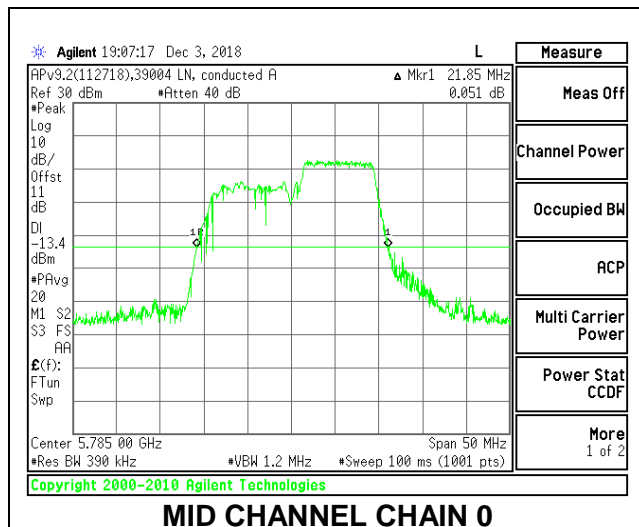

MID CHANNEL