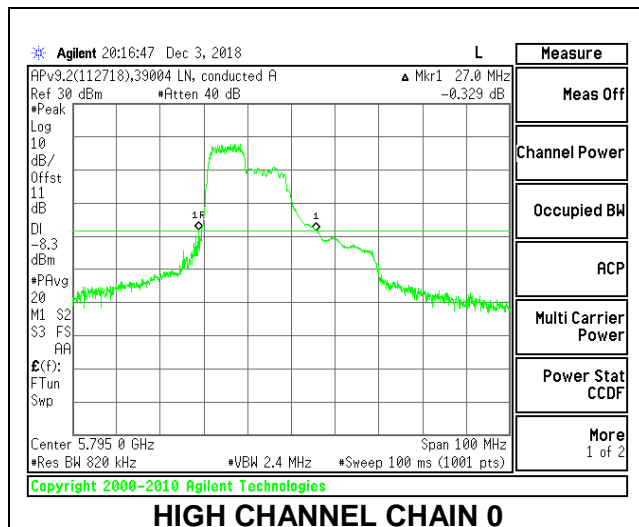

**LOW CHANNEL**

**LOW CHANNEL CHAIN 0**

**LOW CHANNEL CHAIN 1**

**HIGH CHANNEL**

**HIGH CHANNEL CHAIN 0**

**HIGH CHANNEL CHAIN 1**

**2TX Antenna 1 + Antenna 2 OFDMA MODE – 106-Tones, RU Index 54/55**

Channel	Frequency (MHz)	26 dB Bandwidth Chain 0 (MHz)	26 dB Bandwidth Chain 1 (MHz)
Low	5755	34.60	29.60
High	5795	28.60	27.20