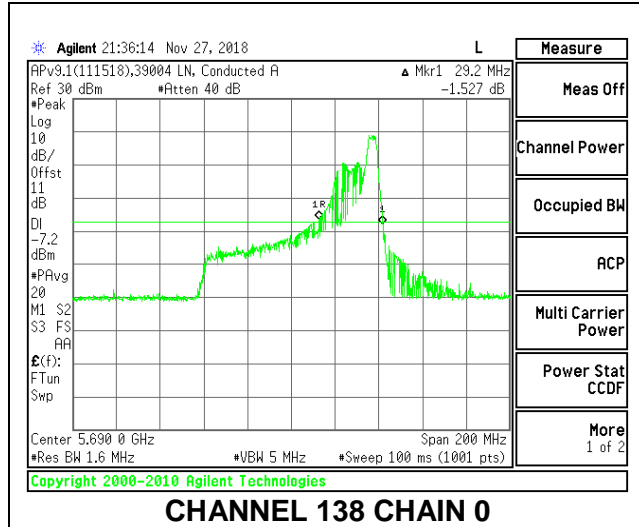

CHANNEL 138