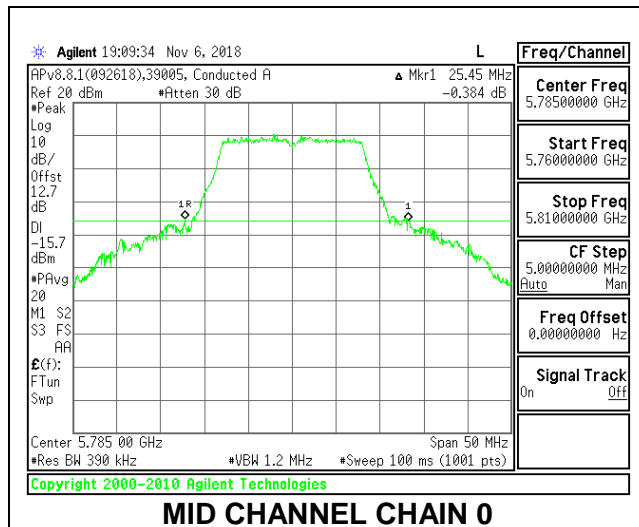

**LOW CHANNEL**

**HIGH CHANNEL**

**CHANNEL 138**

**9.2.22. 802.11a MODE IN THE 5.8 GHz BAND**

**2TX Antenna 1 + Antenna 2 CDD MODE**

Channel	Frequency (MHz)	26 dB Bandwidth Chain 0 (MHz)	26 dB Bandwidth Chain 1 (MHz)
Low	5745	25.60	29.55
Mid	5785	25.45	29.95
High	5825	24.60	29.55

**LOW CHANNEL**

**MID CHANNEL**

**HIGH CHANNEL**

**9.2.23. 802.11n HT20 MODE IN THE 5.8 GHz BAND**

**2TX Antenna 1 + Antenna 2 CDD MODE**

Channel	Frequency (MHz)	26 dB Bandwidth Chain 0 (MHz)	26 dB Bandwidth Chain 1 (MHz)
Low	5745	29.30	30.55
Mid	5785	30.40	33.70
High	5825	29.45	30.45