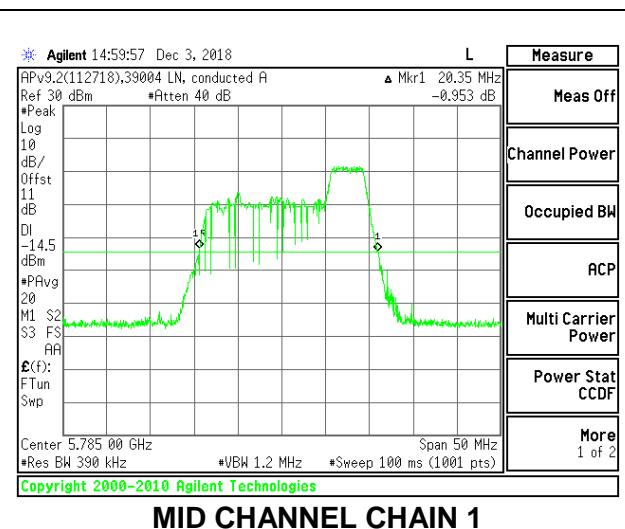

MID CHANNEL