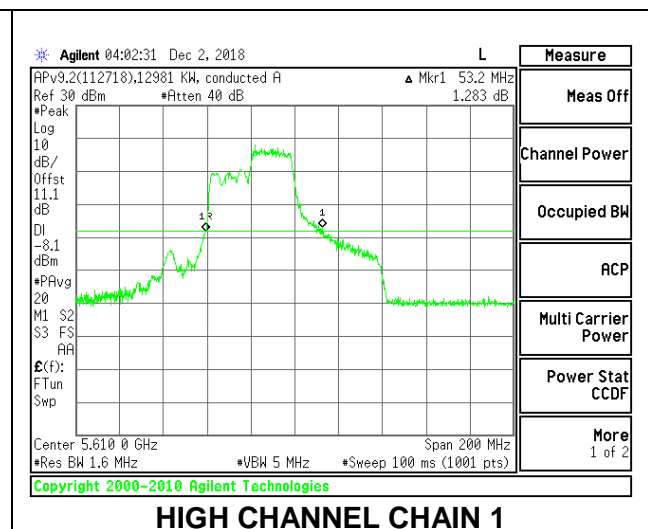

**LOW CHANNEL**

**HIGH CHANNEL**

**CHANNEL 138**

**2TX Antenna 1 + Antenna 2 OFDMA MODE – 242-Tones, RU Index 62**

Channel	Frequency (MHz)	26 dB Bandwidth Chain 0 (MHz)	26 dB Bandwidth Chain 1 (MHz)
Low	5530	57.20	53.40
High	5610	56.60	53.20
138	5690	57.20	52.40

**LOW CHANNEL**

**HIGH CHANNEL**