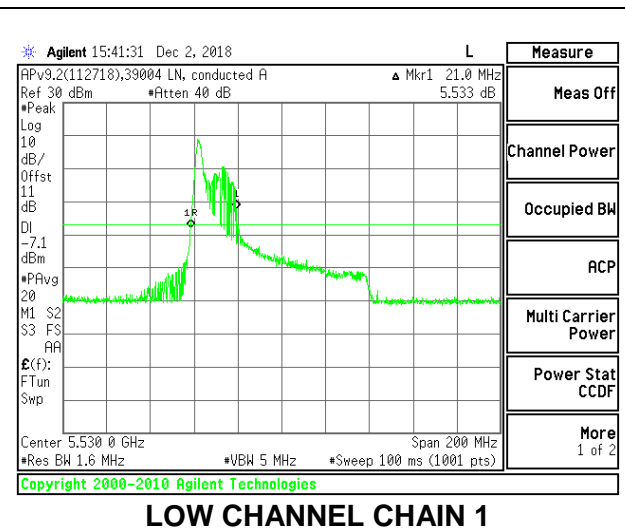

2TX Antenna 1 + Antenna 2 OFDMA MODE – 26-Tones, RU Index 0

Channel	Frequency (MHz)	26 dB Bandwidth Chain 0 (MHz)	26 dB Bandwidth Chain 1 (MHz)
Low	5530	23.60	21.00
High	5610	23.40	21.60
138	5690	24.40	21.00

LOW CHANNEL