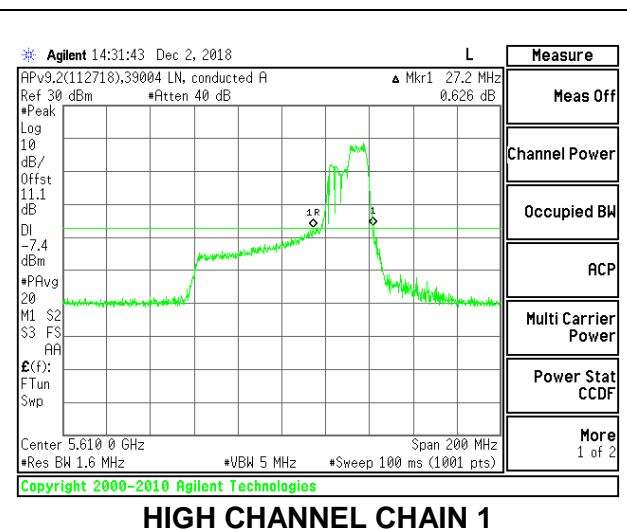

HIGH CHANNEL