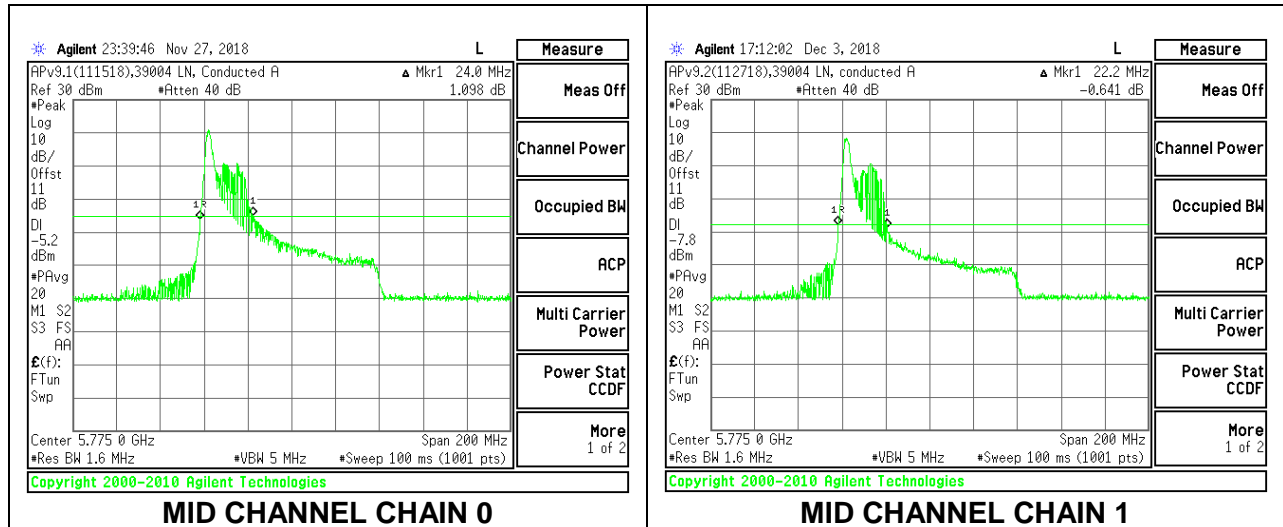

2TX Antenna 1 + Antenna 2 OFDMA MODE – 26-Tones, RU Index 0

Channel	Frequency (MHz)	26 dB Bandwidth Chain 0 (MHz)	26 dB Bandwidth Chain 1 (MHz)
Mid	5775	24.00	22.20

MID CHANNEL