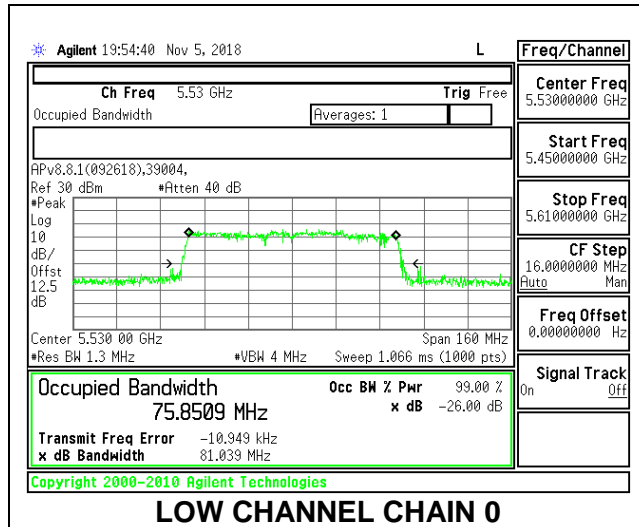

9.3.18. 802.11ac VHT80 MODE IN THE 5.6 GHz BAND

2TX Antenna 1 + Antenna 2 CDD MODE

Channel	Frequency (MHz)	99% Bandwidth Chain 0 (MHz)	99% Bandwidth Chain 1 (MHz)
Low	5530	75.851	75.634
High	5610	75.684	75.946
138	5690	75.403	75.316

LOW CHANNEL