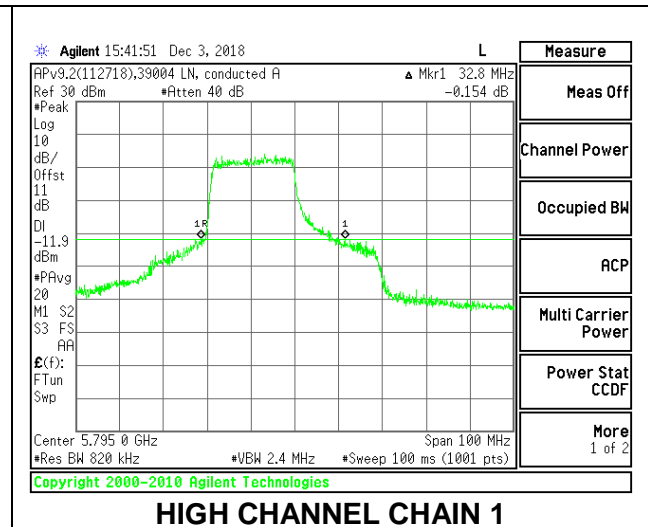

HIGH CHANNEL