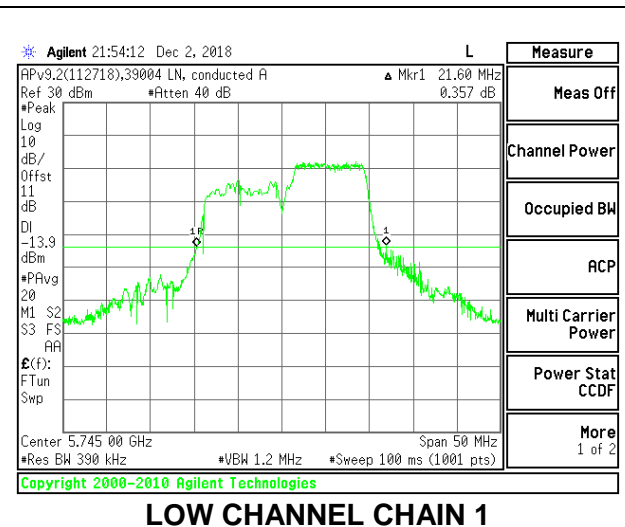

2TX Antenna 1 + Antenna 2 OFDMA MODE – 106-Tones, RU Index 54

Channel	Frequency (MHz)	26 dB Bandwidth Chain 0 (MHz)	26 dB Bandwidth Chain 1 (MHz)
Low	5745	22.00	21.60
Mid	5785	21.85	21.15
High	5825	21.80	24.20

LOW CHANNEL