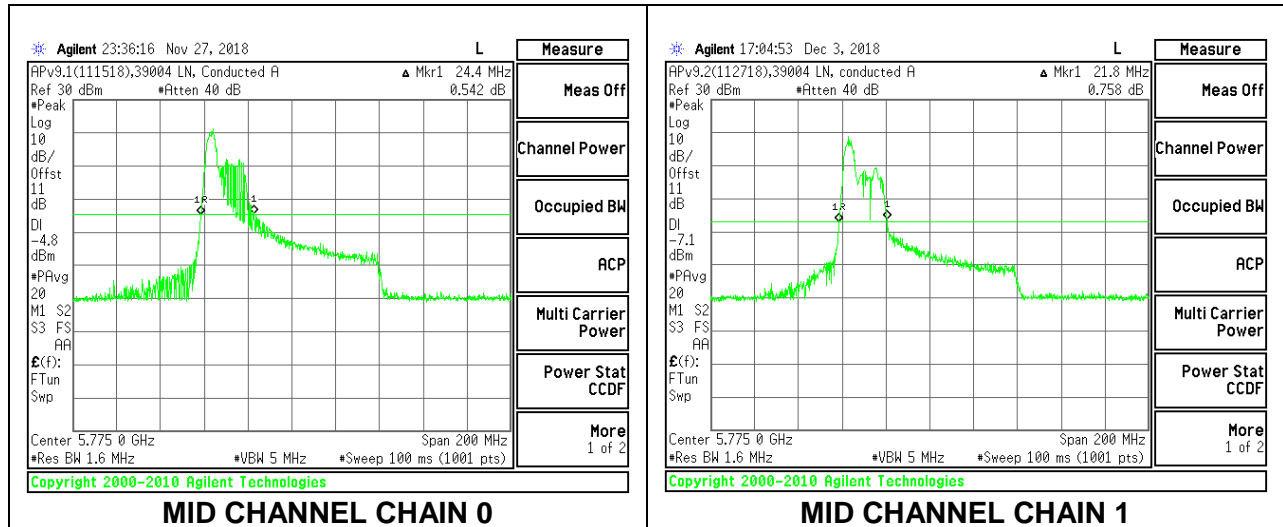

2TX Antenna 1 + Antenna 2 OFDMA MODE – 52-Tones, RU Index 37

Channel	Frequency (MHz)	26 dB Bandwidth Chain 0 (MHz)	26 dB Bandwidth Chain 1 (MHz)
Mid	5775	24.40	21.80

MID CHANNEL