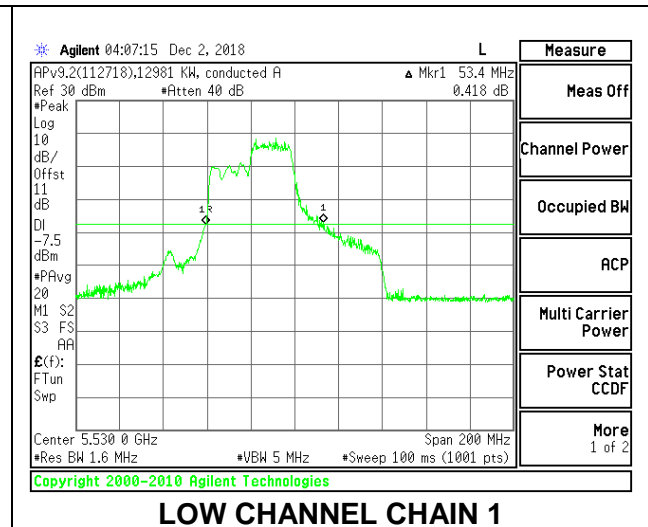

**LOW CHANNEL**

**HIGH CHANNEL**

**CHANNEL 138**

**2TX Antenna 1 + Antenna 2 OFDMA MODE – 242-Tones, RU Index 62**

Channel	Frequency (MHz)	26 dB Bandwidth Chain 0 (MHz)	26 dB Bandwidth Chain 1 (MHz)
Low	5530	57.20	53.40
High	5610	56.60	53.20
138	5690	57.20	52.40

**LOW CHANNEL**

**HIGH CHANNEL**