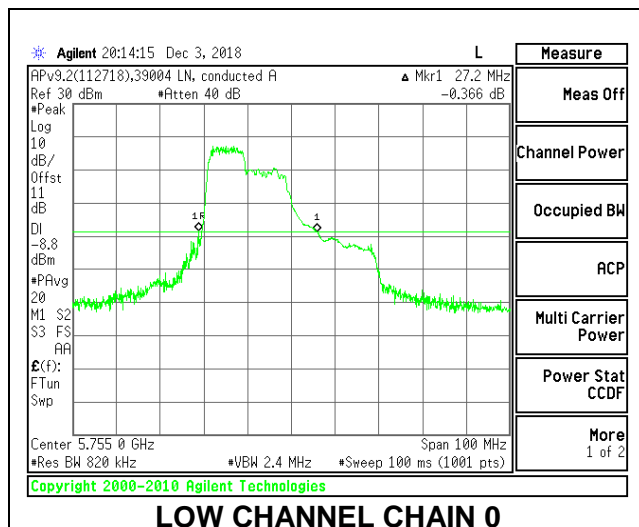

2TX Antenna 1 + Antenna 2 OFDMA MODE – 106-Tones, RU Index 53

Channel	Frequency (MHz)	26 dB Bandwidth Chain 0 (MHz)	26 dB Bandwidth Chain 1 (MHz)
Low	5755	27.20	21.10
High	5795	27.00	23.20

LOW CHANNEL

LOW CHANNEL CHAIN 0