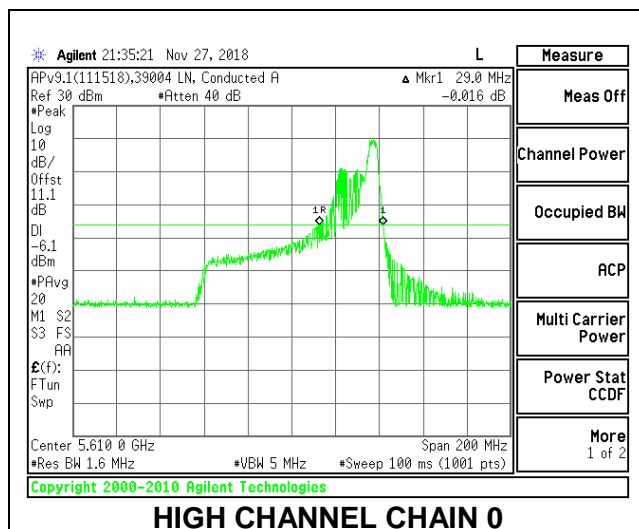

HIGH CHANNEL