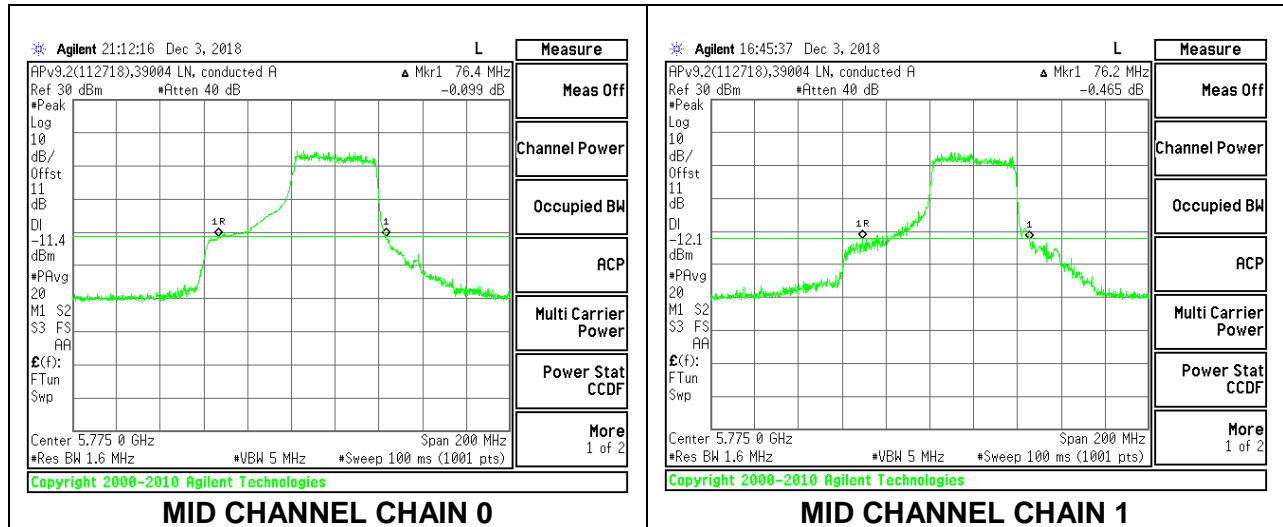

2TX Antenna 1 + Antenna 2 OFDMA MODE – 484-Tones, RU Index 66

Channel	Frequency (MHz)	26 dB Bandwidth Chain 0 (MHz)	26 dB Bandwidth Chain 1 (MHz)
Mid	5775	76.40	76.20

MID CHANNEL