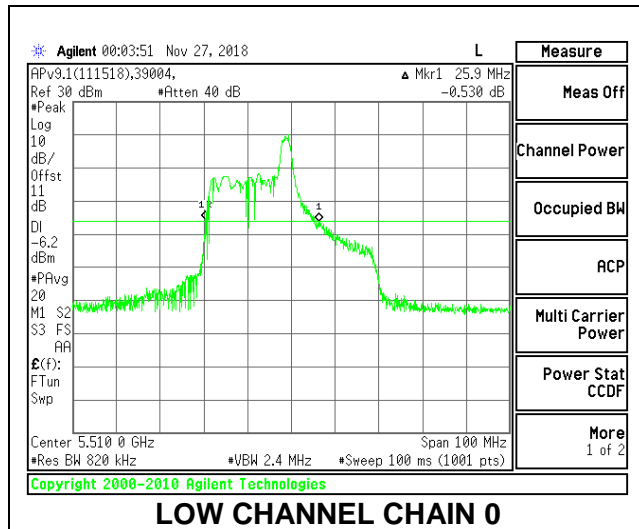

2TX Antenna 1 + Antenna 2 OFDMA MODE – 26-Tones, RU Index 8

Channel	Frequency (MHz)	26 dB Bandwidth Chain 0 (MHz)	26 dB Bandwidth Chain 1 (MHz)
Low	5510	25.90	24.70
Mid	5550	25.90	24.60
High	5670	26.10	23.90
142	5710	25.30	25.20

LOW CHANNEL