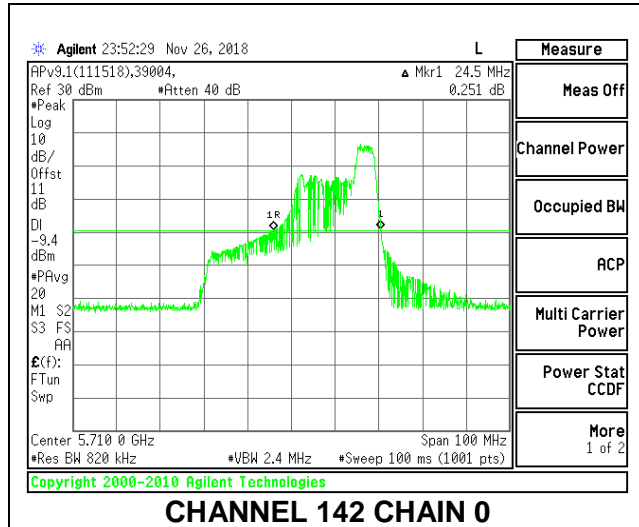

LOW CHANNEL

MID CHANNEL

HIGH CHANNEL

CHANNEL 142

2TX Antenna 1 + Antenna 2 OFDMA MODE – 26-Tones, RU Index 0

Channel	Frequency (MHz)	26 dB Bandwidth Chain 0 (MHz)	26 dB Bandwidth Chain 1 (MHz)
Low	5510	21.30	20.00
Mid	5550	21.60	20.30
High	5670	21.20	19.90
142	5710	21.20	20.50