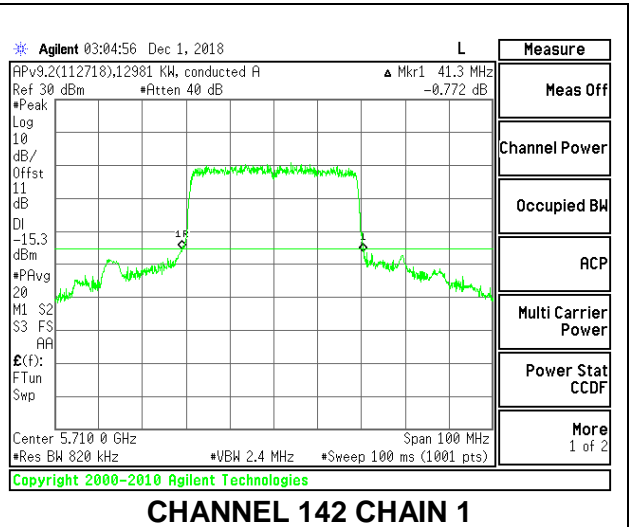

LOW CHANNEL

MID CHANNEL

HIGH CHANNEL

CHANNEL 142

2TX Antenna 1 + Antenna 2 OFDMA MODE – 242-Tones, RU Index 61

Channel	Frequency (MHz)	26 dB Bandwidth Chain 0 (MHz)	26 dB Bandwidth Chain 1 (MHz)
Low	5510	34.90	30.60
Mid	5550	34.40	31.80
High	5670	33.60	33.10
142	5710	33.10	33.70