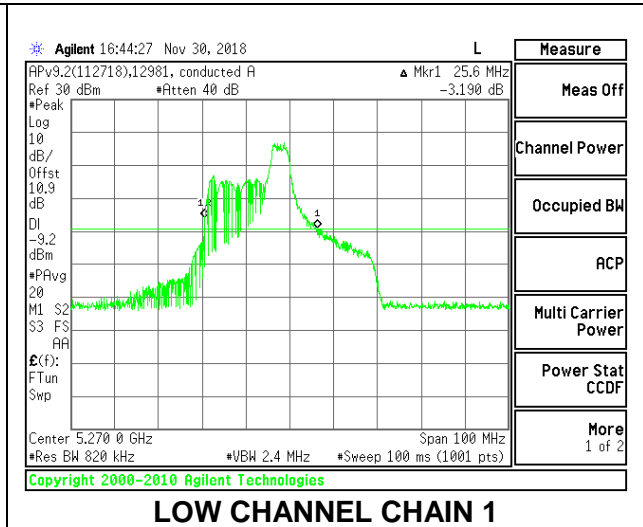

LOW CHANNEL

LOW CHANNEL CHAIN 0

LOW CHANNEL CHAIN 1

HIGH CHANNEL

HIGH CHANNEL CHAIN 0

HIGH CHANNEL CHAIN 1

2TX Antenna 1 + Antenna 2 OFDMA MODE – 52-Tones, RU Index 40

Channel	Frequency (MHz)	26 dB Bandwidth Chain 0 (MHz)	26 dB Bandwidth Chain 1 (MHz)
Low	5270	26.50	25.60
High	5310	25.60	25.70

LOW CHANNEL

LOW CHANNEL CHAIN 0

LOW CHANNEL CHAIN 1

HIGH CHANNEL

HIGH CHANNEL CHAIN 0

HIGH CHANNEL CHAIN 1

2TX Antenna 1 + Antenna 2 OFDMA MODE – 52-Tones, RU Index 44

Channel	Frequency (MHz)	26 dB Bandwidth Chain 0 (MHz)	26 dB Bandwidth Chain 1 (MHz)
Low	5270	24.50	20.10
High	5310	24.30	20.00