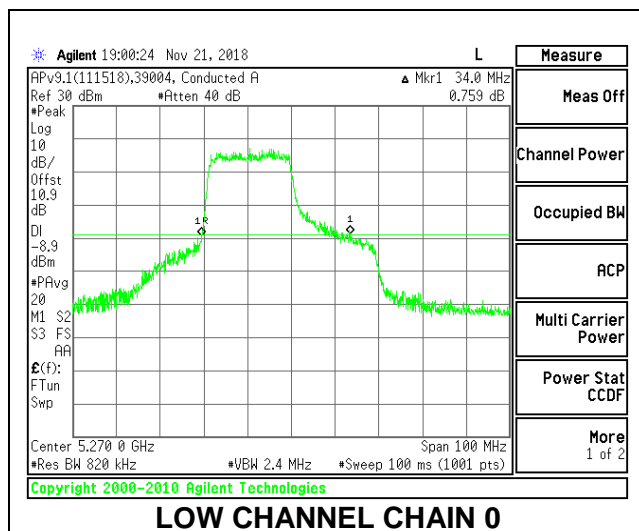

2TX Antenna 1 + Antenna 2 OFDMA MODE – 242-Tones, RU Index 61

Channel	Frequency (MHz)	26 dB Bandwidth Chain 0 (MHz)	26 dB Bandwidth Chain 1 (MHz)
Low	5270	34.00	34.60
High	5310	33.30	30.50

LOW CHANNEL