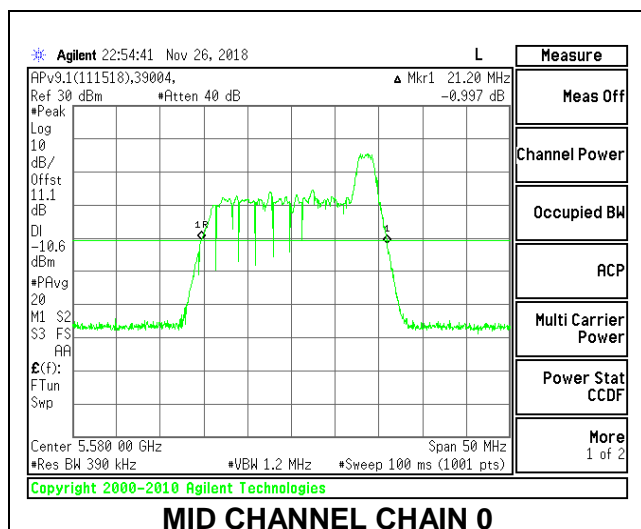

LOW CHANNEL

MID CHANNEL

HIGH CHANNEL

CHANNEL 144

9.2.20. 802.11ax HE40 MODE IN THE 5.6 GHz BAND

2TX Antenna 1 + Antenna 2 OFDMA MODE – 484-Tones, RU Index 65

Channel	Frequency (MHz)	26 dB Bandwidth Chain 0 (MHz)	26 dB Bandwidth Chain 1 (MHz)
Low	5510	41.80	41.70
Mid	5550	41.00	41.50
High	5670	41.20	41.30
142	5710	41.30	41.30