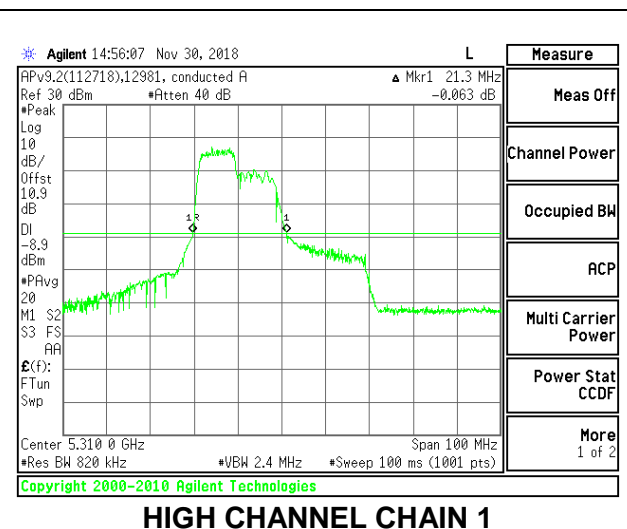

LOW CHANNEL

HIGH CHANNEL

2TX Antenna 1 + Antenna 2 OFDMA MODE – 106-Tones, RU Index 53

Channel	Frequency (MHz)	26 dB Bandwidth Chain 0 (MHz)	26 dB Bandwidth Chain 1 (MHz)
Low	5270	25.70	21.20
High	5310	25.40	21.30

LOW CHANNEL

HIGH CHANNEL

2TX Antenna 1 + Antenna 2 OFDMA MODE – 106-Tones, RU Index 54

Channel	Frequency (MHz)	26 dB Bandwidth Chain 0 (MHz)	26 dB Bandwidth Chain 1 (MHz)
Low	5270	29.10	27.90
High	5310	28.20	28.10