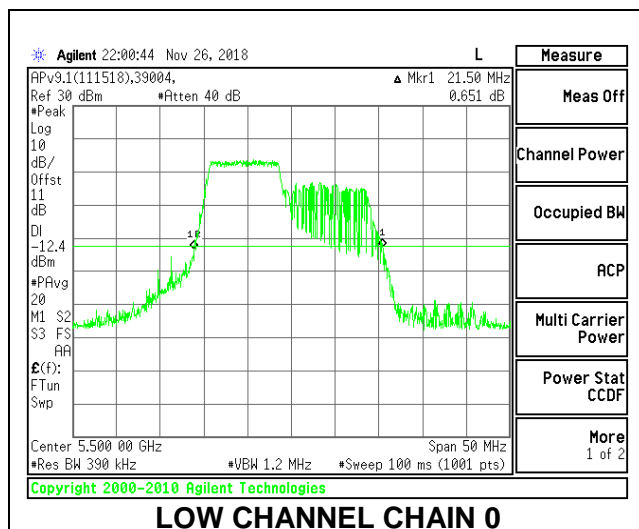

2TX Antenna 1 + Antenna 2 OFDMA MODE – 106-Tones, RU Index 53

Channel	Frequency (MHz)	26 dB Bandwidth Chain 0 (MHz)	26 dB Bandwidth Chain 1 (MHz)
Low	5500	21.50	20.55
Mid	5580	21.45	20.40
High	5700	21.50	20.50
144	5720	21.45	20.45

LOW CHANNEL