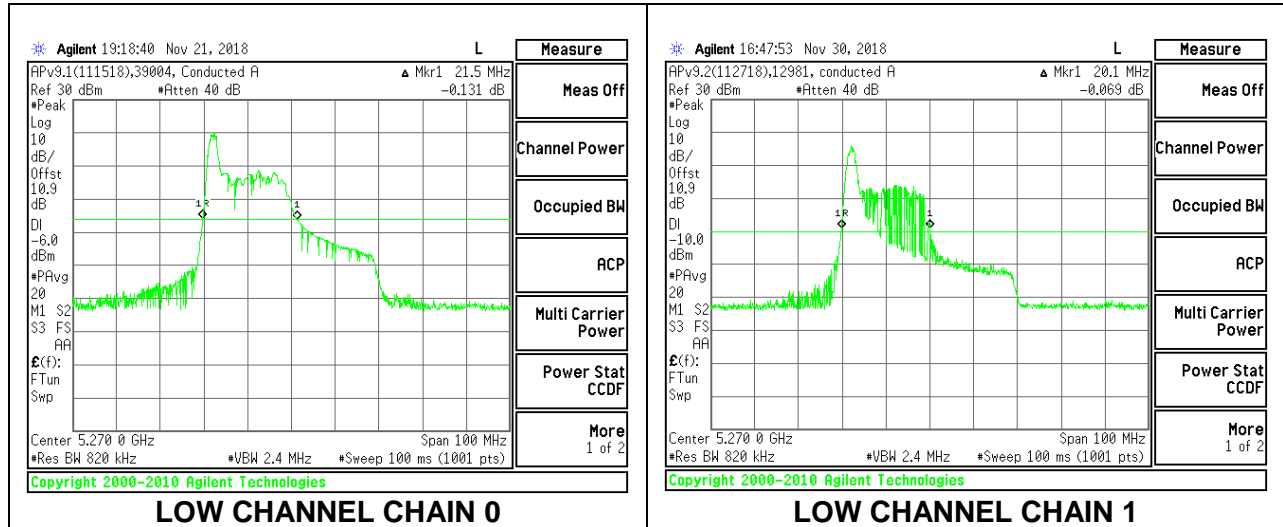

2TX Antenna 1 + Antenna 2 OFDMA MODE – 26-Tones, RU Index 0

Channel	Frequency (MHz)	26 dB Bandwidth Chain 0 (MHz)	26 dB Bandwidth Chain 1 (MHz)
Low	5270	21.50	20.10
High	5310	21.40	20.40

LOW CHANNEL