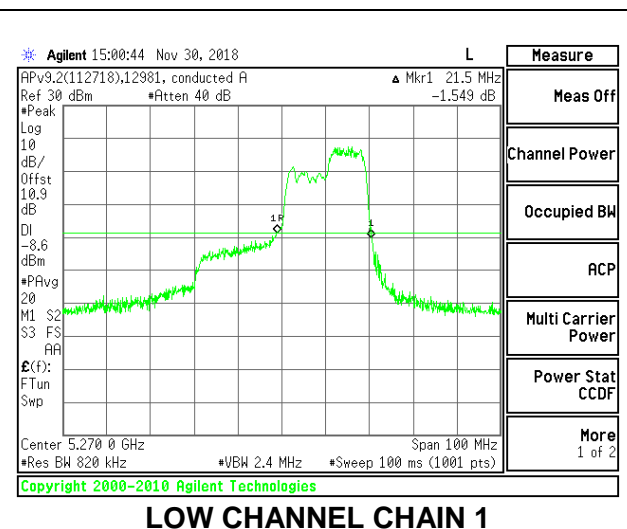

2TX Antenna 1 + Antenna 2 OFDMA MODE – 106-Tones, RU Index 56

Channel	Frequency (MHz)	26 dB Bandwidth Chain 0 (MHz)	26 dB Bandwidth Chain 1 (MHz)
Low	5270	28.30	21.50
High	5310	28.20	20.70

LOW CHANNEL