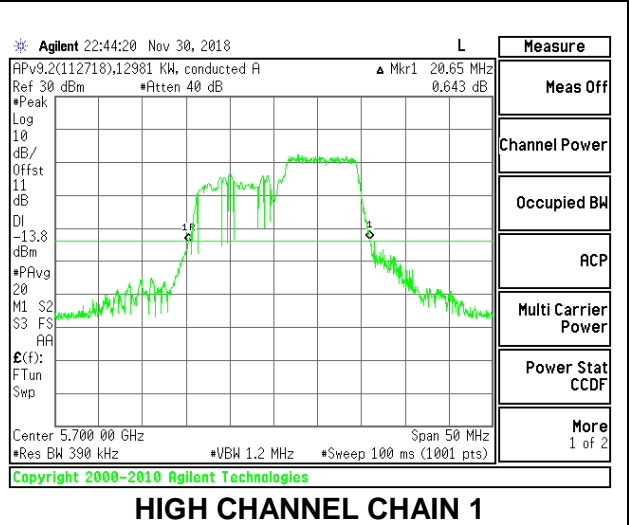

HIGH CHANNEL