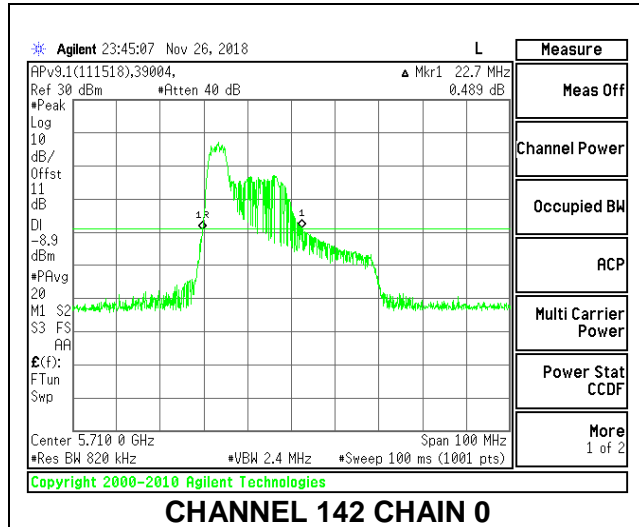

LOW CHANNEL

MID CHANNEL

HIGH CHANNEL

CHANNEL 142

2TX Antenna 1 + Antenna 2 OFDMA MODE – 52-Tones, RU Index 40

Channel	Frequency (MHz)	26 dB Bandwidth Chain 0 (MHz)	26 dB Bandwidth Chain 1 (MHz)
Low	5510	27.80	25.30
Mid	5550	27.50	26.10
High	5670	28.40	25.80
142	5710	27.60	26.40