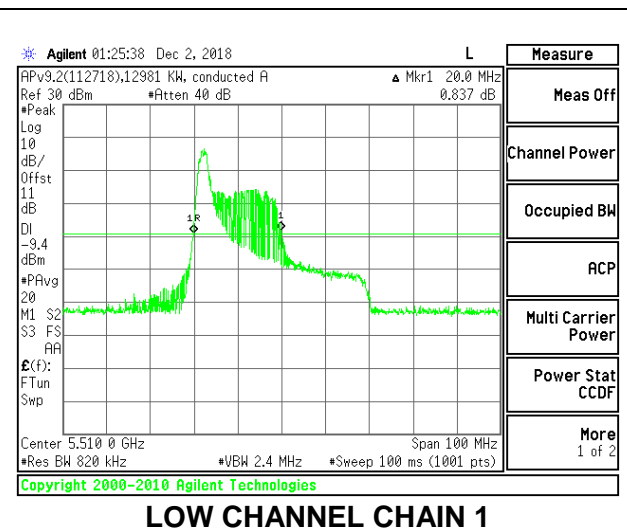

2TX Antenna 1 + Antenna 2 OFDMA MODE – 26-Tones, RU Index 0

Channel	Frequency (MHz)	26 dB Bandwidth Chain 0 (MHz)	26 dB Bandwidth Chain 1 (MHz)
Low	5510	21.30	20.00
Mid	5550	21.60	20.30
High	5670	21.20	19.90
142	5710	21.20	20.50

LOW CHANNEL