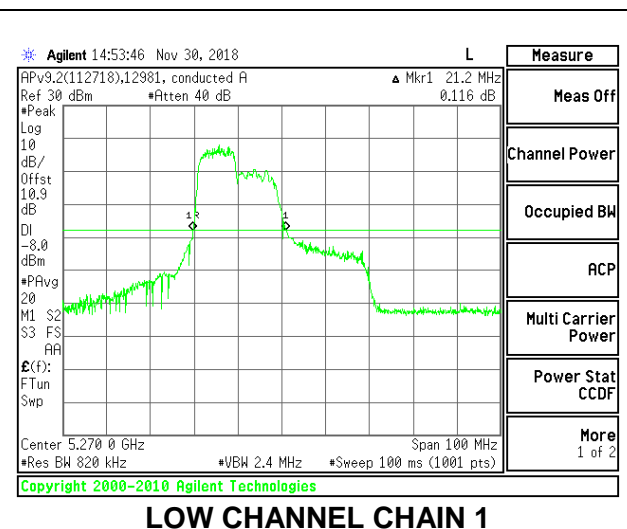

LOW CHANNEL

HIGH CHANNEL

2TX Antenna 1 + Antenna 2 OFDMA MODE – 106-Tones, RU Index 53

Channel	Frequency (MHz)	26 dB Bandwidth Chain 0 (MHz)	26 dB Bandwidth Chain 1 (MHz)
Low	5270	25.70	21.20
High	5310	25.40	21.30

LOW CHANNEL

HIGH CHANNEL

2TX Antenna 1 + Antenna 2 OFDMA MODE – 106-Tones, RU Index 54

Channel	Frequency (MHz)	26 dB Bandwidth Chain 0 (MHz)	26 dB Bandwidth Chain 1 (MHz)
Low	5270	29.10	27.90
High	5310	28.20	28.10