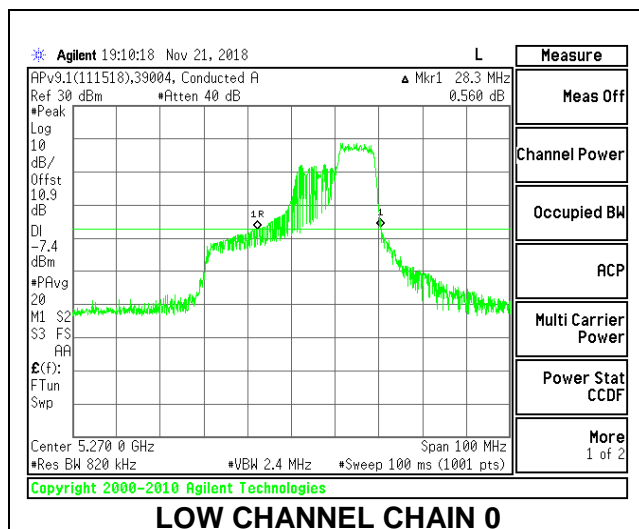

2TX Antenna 1 + Antenna 2 OFDMA MODE – 106-Tones, RU Index 56

Channel	Frequency (MHz)	26 dB Bandwidth Chain 0 (MHz)	26 dB Bandwidth Chain 1 (MHz)
Low	5270	28.30	21.50
High	5310	28.20	20.70

LOW CHANNEL