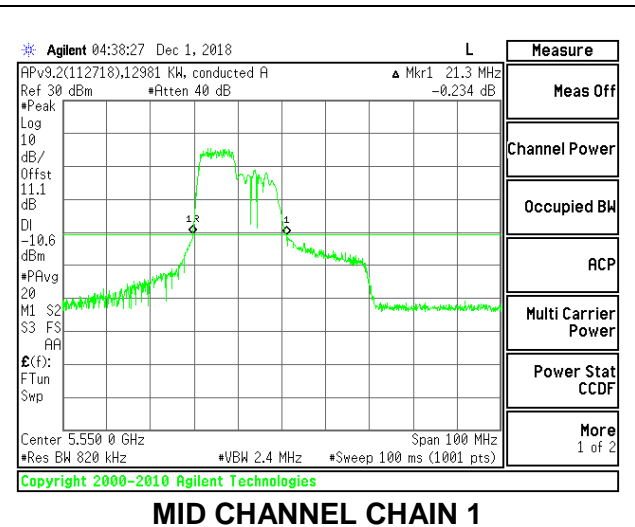

MID CHANNEL