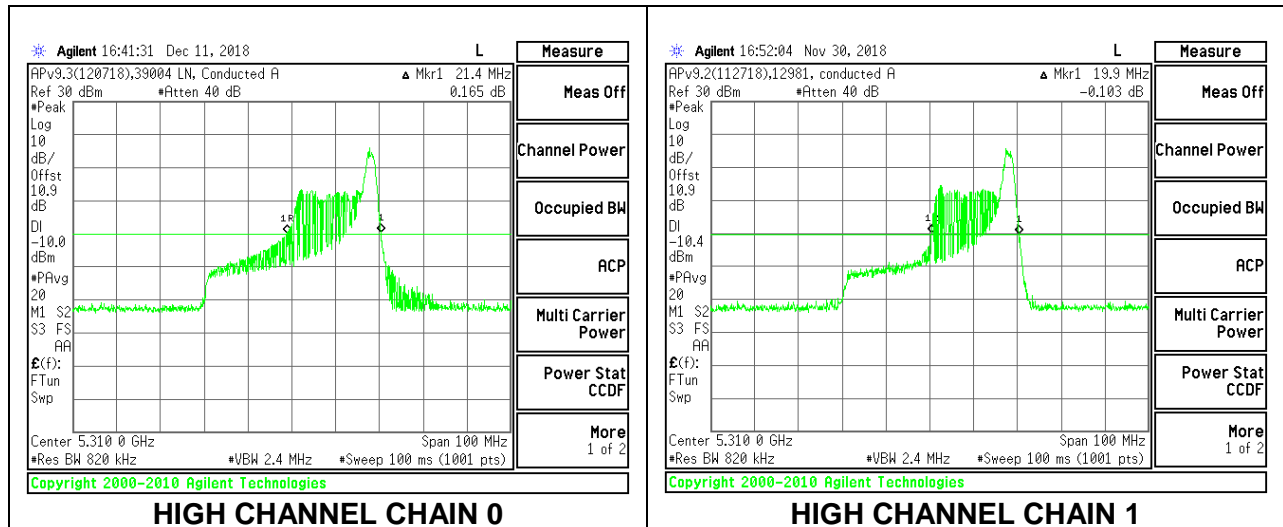

LOW CHANNEL

LOW CHANNEL CHAIN 0

LOW CHANNEL CHAIN 1

HIGH CHANNEL

HIGH CHANNEL CHAIN 0

HIGH CHANNEL CHAIN 1

2TX Antenna 1 + Antenna 2 OFDMA MODE – 26-Tones, RU Index 17

Channel	Frequency (MHz)	26 dB Bandwidth Chain 0 (MHz)	26 dB Bandwidth Chain 1 (MHz)
Low	5270	22.00	19.90
High	5310	21.40	19.90

LOW CHANNEL

HIGH CHANNEL

9.2.14. 802.11ax HE80 MODE IN THE 5.3 GHz BAND

2TX Antenna 1 + Antenna 2 OFDMA MODE – 996-Tones, RU Index 67

Channel	Frequency (MHz)	26 dB Bandwidth Chain 0 (MHz)	26 dB Bandwidth Chain 1 (MHz)
Mid	5290	84.20	84.80