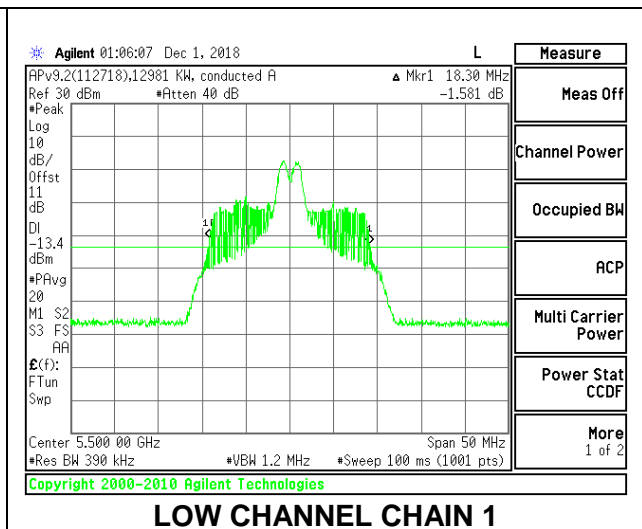

2TX Antenna 1 + Antenna 2 OFDMA MODE – 26-Tones, RU Index 4

Channel	Frequency (MHz)	26 dB Bandwidth Chain 0 (MHz)	26 dB Bandwidth Chain 1 (MHz)
Low	5500	19.90	18.30
Mid	5580	19.85	18.40
High	5700	19.90	18.45
144	5720	19.9	18.45

LOW CHANNEL