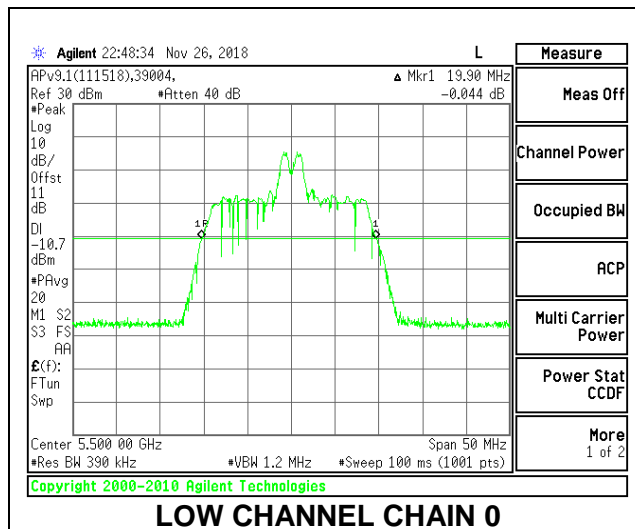

2TX Antenna 1 + Antenna 2 OFDMA MODE – 26-Tones, RU Index 4

Channel	Frequency (MHz)	26 dB Bandwidth Chain 0 (MHz)	26 dB Bandwidth Chain 1 (MHz)
Low	5500	19.90	18.30
Mid	5580	19.85	18.40
High	5700	19.90	18.45
144	5720	19.9	18.45

LOW CHANNEL