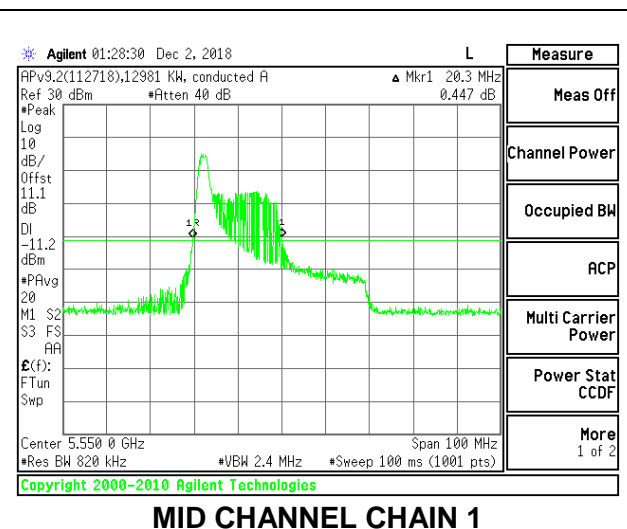

MID CHANNEL