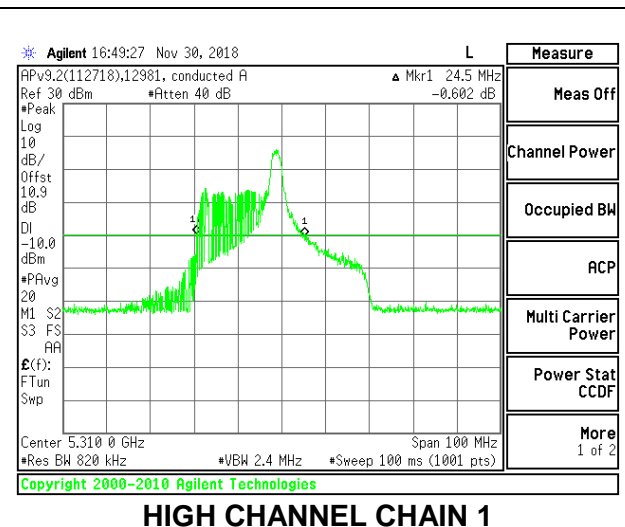

LOW CHANNEL

LOW CHANNEL CHAIN 0

LOW CHANNEL CHAIN 1

HIGH CHANNEL

HIGH CHANNEL CHAIN 0

HIGH CHANNEL CHAIN 1

2TX Antenna 1 + Antenna 2 OFDMA MODE – 26-Tones, RU Index 17

Channel	Frequency (MHz)	26 dB Bandwidth Chain 0 (MHz)	26 dB Bandwidth Chain 1 (MHz)
Low	5270	22.00	19.90
High	5310	21.40	19.90

LOW CHANNEL

HIGH CHANNEL

9.2.14. 802.11ax HE80 MODE IN THE 5.3 GHz BAND

2TX Antenna 1 + Antenna 2 OFDMA MODE – 996-Tones, RU Index 67

Channel	Frequency (MHz)	26 dB Bandwidth Chain 0 (MHz)	26 dB Bandwidth Chain 1 (MHz)
Mid	5290	84.20	84.80