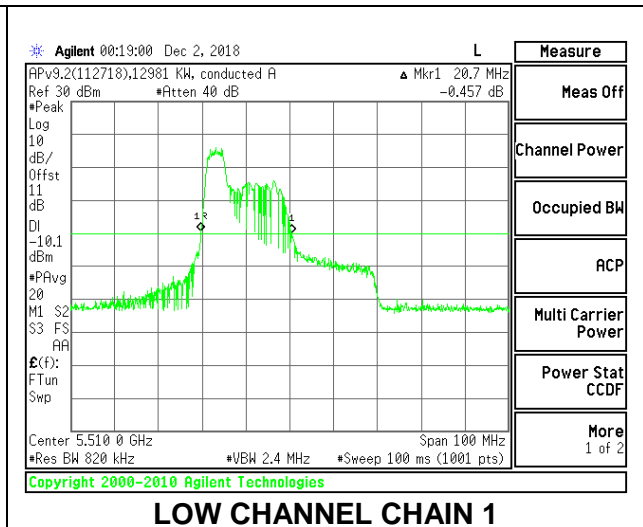

2TX Antenna 1 + Antenna 2 OFDMA MODE – 52-Tones, RU Index 37

Channel	Frequency (MHz)	26 dB Bandwidth Chain 0 (MHz)	26 dB Bandwidth Chain 1 (MHz)
Low	5510	22.20	20.70
Mid	5550	23.00	20.20
High	5670	22.60	20.60
142	5710	22.7	20.60

LOW CHANNEL