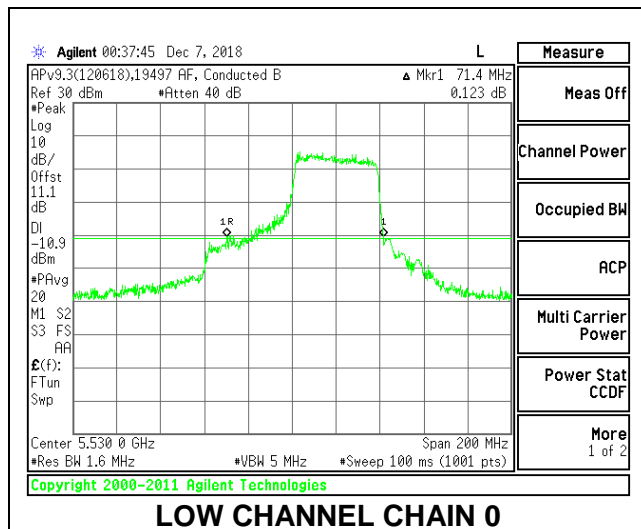

2TX Antenna 1 + Antenna 2 OFDMA MODE – 484-Tones, RU Index 66

Channel	Frequency (MHz)	26 dB Bandwidth Chain 0 (MHz)	26 dB Bandwidth Chain 1 (MHz)
Low	5530	71.40	71.80
High	5610	66.40	72.00
138	5690	74.20	69.20

LOW CHANNEL