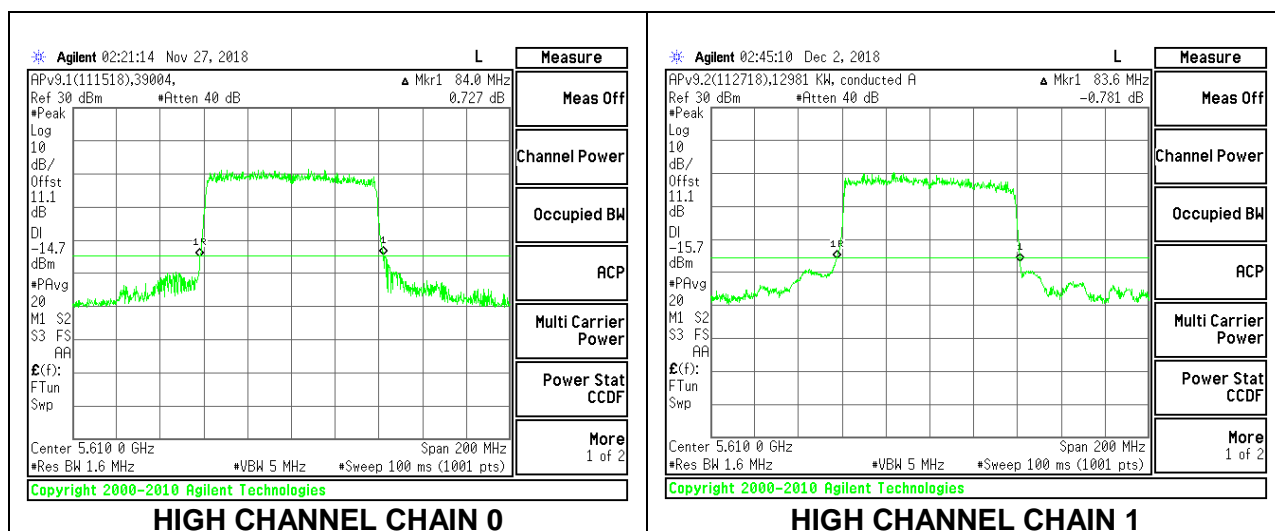

HIGH CHANNEL