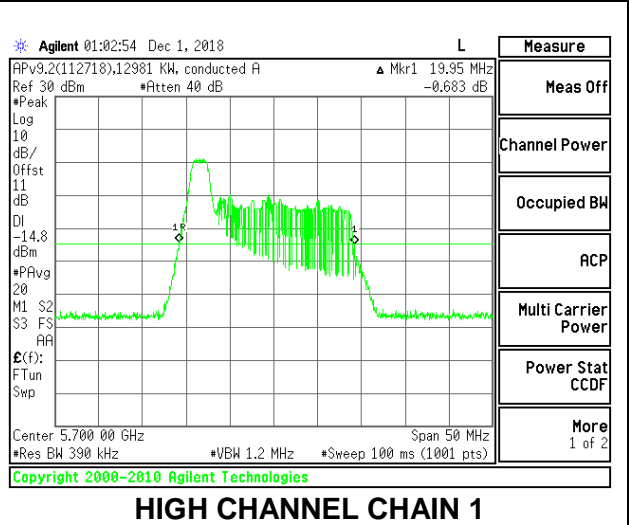

HIGH CHANNEL