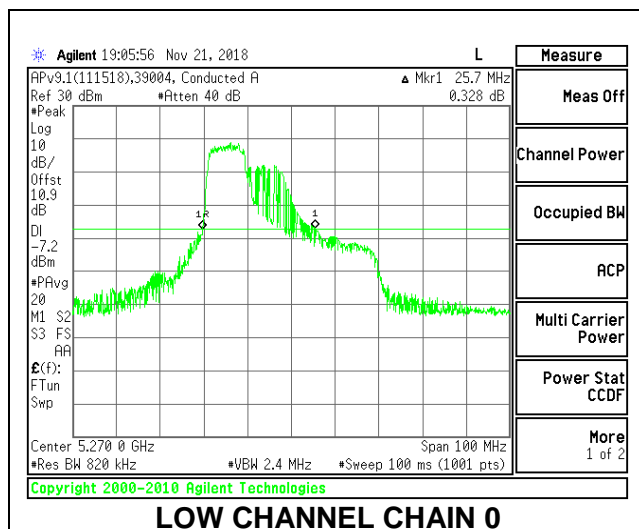

2TX Antenna 1 + Antenna 2 OFDMA MODE – 106-Tones, RU Index 53

Channel	Frequency (MHz)	26 dB Bandwidth Chain 0 (MHz)	26 dB Bandwidth Chain 1 (MHz)
Low	5270	25.70	21.20
High	5310	25.40	21.30

LOW CHANNEL