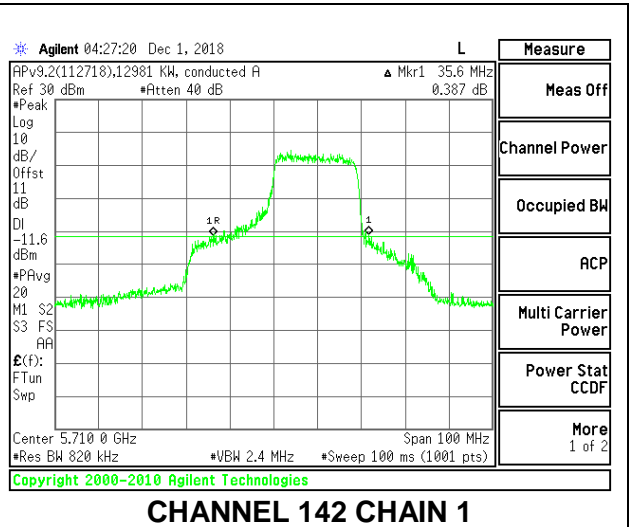

LOW CHANNEL

MID CHANNEL

HIGH CHANNEL

CHANNEL 142

2TX Antenna 1 + Antenna 2 OFDMA MODE – 106-Tones, RU Index 53

Channel	Frequency (MHz)	26 dB Bandwidth Chain 0 (MHz)	26 dB Bandwidth Chain 1 (MHz)
Low	5510	25.80	21.00
Mid	5550	25.90	21.30
High	5670	25.40	22.30
142	5710	24.90	21.40