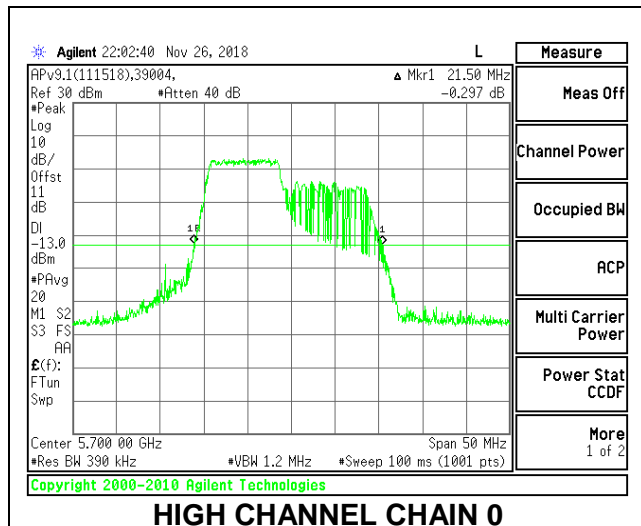

HIGH CHANNEL