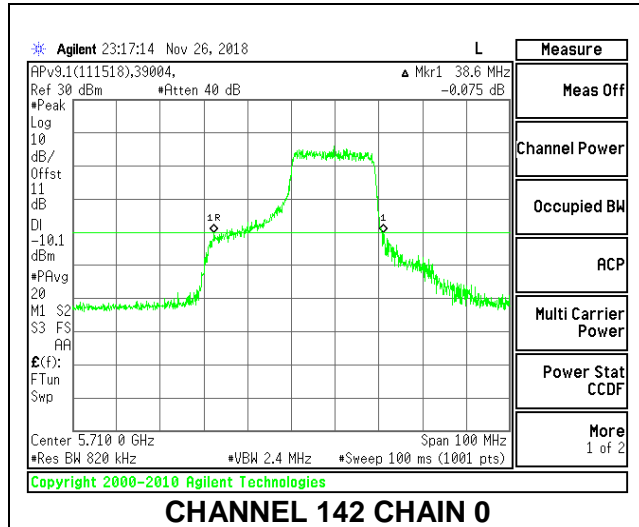

LOW CHANNEL

MID CHANNEL

HIGH CHANNEL

CHANNEL 142

2TX Antenna 1 + Antenna 2 OFDMA MODE – 106-Tones, RU Index 53

Channel	Frequency (MHz)	26 dB Bandwidth Chain 0 (MHz)	26 dB Bandwidth Chain 1 (MHz)
Low	5510	25.80	21.00
Mid	5550	25.90	21.30
High	5670	25.40	22.30
142	5710	24.90	21.40