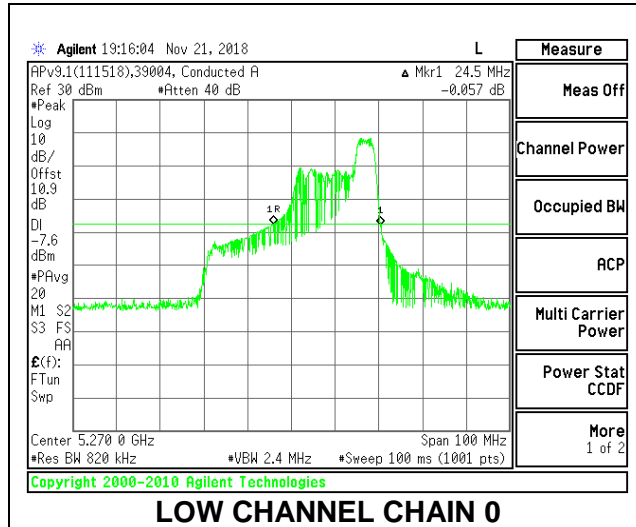

2TX Antenna 1 + Antenna 2 OFDMA MODE – 52-Tones, RU Index 44

Channel	Frequency (MHz)	26 dB Bandwidth Chain 0 (MHz)	26 dB Bandwidth Chain 1 (MHz)
Low	5270	24.50	20.10
High	5310	24.30	20.00

LOW CHANNEL