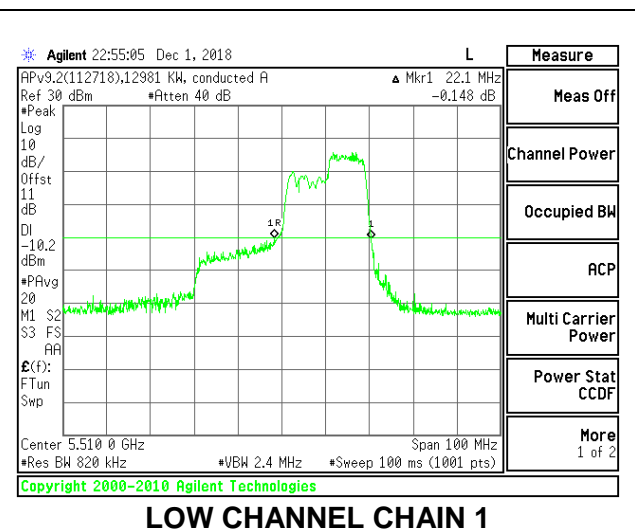

2TX Antenna 1 + Antenna 2 OFDMA MODE – 106-Tones, RU Index 56

Channel	Frequency (MHz)	26 dB Bandwidth Chain 0 (MHz)	26 dB Bandwidth Chain 1 (MHz)
Low	5510	28.30	22.10
Mid	5550	29.70	21.20
High	5670	27.90	20.90
142	5710	27.70	21.40

LOW CHANNEL