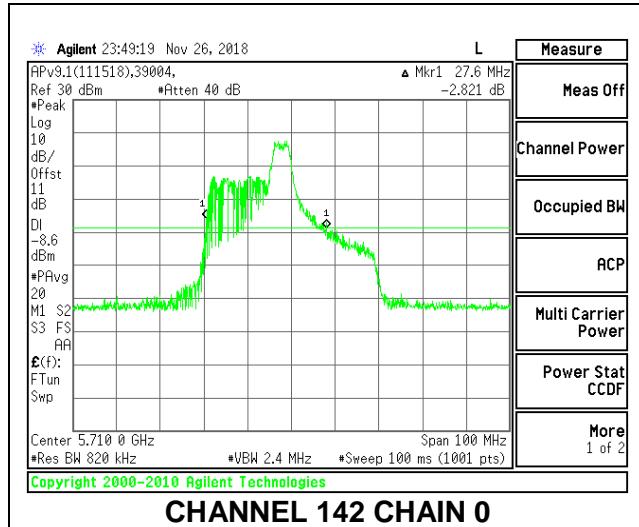

LOW CHANNEL

MID CHANNEL

HIGH CHANNEL

CHANNEL 142

2TX Antenna 1 + Antenna 2 OFDMA MODE – 52-Tones, RU Index 44

Channel	Frequency (MHz)	26 dB Bandwidth Chain 0 (MHz)	26 dB Bandwidth Chain 1 (MHz)
Low	5510	23.60	20.00
Mid	5550	24.40	20.00
High	5670	23.70	20.00
142	5710	24.5	20.30