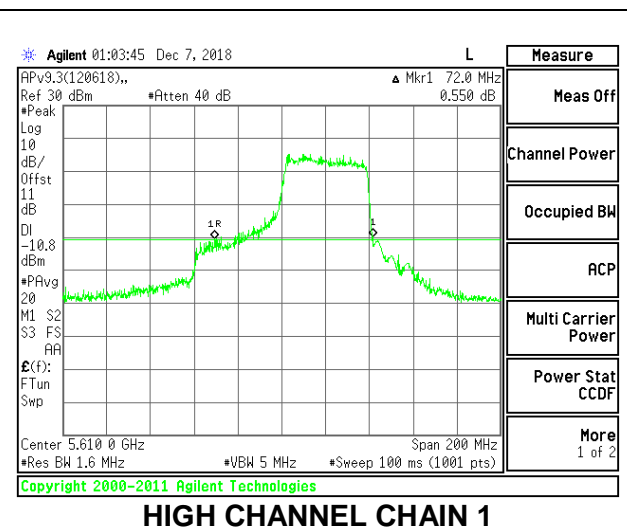

HIGH CHANNEL