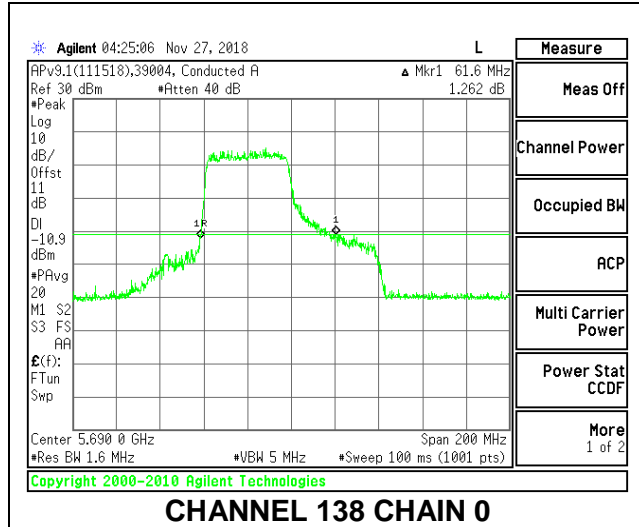

CHANNEL 138