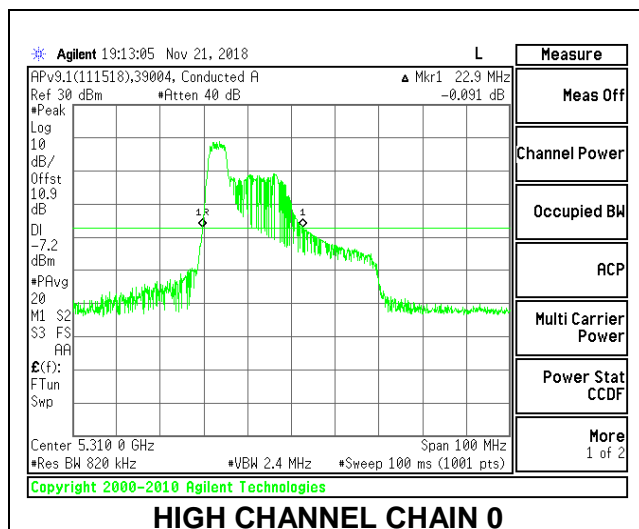

LOW CHANNEL

LOW CHANNEL CHAIN 0

LOW CHANNEL CHAIN 1

HIGH CHANNEL

HIGH CHANNEL CHAIN 0

HIGH CHANNEL CHAIN 1

2TX Antenna 1 + Antenna 2 OFDMA MODE – 52-Tones, RU Index 40

Channel	Frequency (MHz)	26 dB Bandwidth Chain 0 (MHz)	26 dB Bandwidth Chain 1 (MHz)
Low	5270	26.50	25.60
High	5310	25.60	25.70

LOW CHANNEL

LOW CHANNEL CHAIN 0

LOW CHANNEL CHAIN 1

HIGH CHANNEL

HIGH CHANNEL CHAIN 0

HIGH CHANNEL CHAIN 1

2TX Antenna 1 + Antenna 2 OFDMA MODE – 52-Tones, RU Index 44

Channel	Frequency (MHz)	26 dB Bandwidth Chain 0 (MHz)	26 dB Bandwidth Chain 1 (MHz)
Low	5270	24.50	20.10
High	5310	24.30	20.00