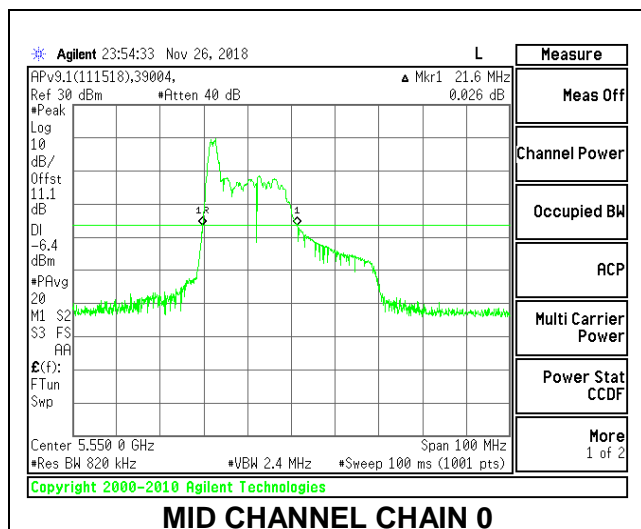

MID CHANNEL