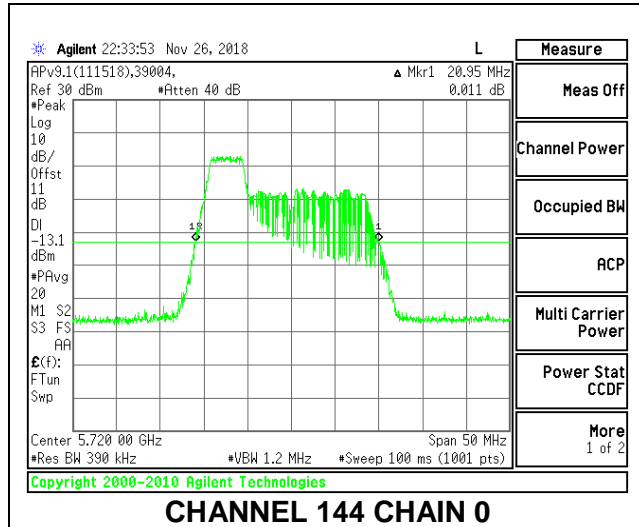

LOW CHANNEL

MID CHANNEL

HIGH CHANNEL

CHANNEL 144

2TX Antenna 1 + Antenna 2 OFDMA MODE – 52-Tones, RU Index 38

Channel	Frequency (MHz)	26 dB Bandwidth Chain 0 (MHz)	26 dB Bandwidth Chain 1 (MHz)
Low	5500	20.45	19.10
Mid	5580	20.50	19.00
High	5700	20.55	19.15
144	5720	20.6	18.90