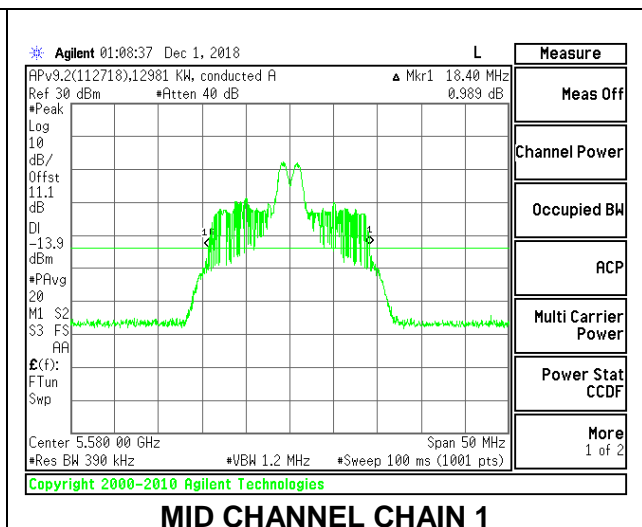

MID CHANNEL