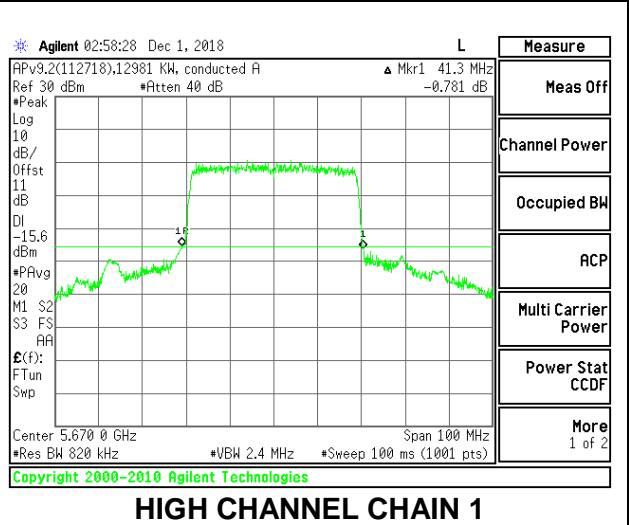

HIGH CHANNEL