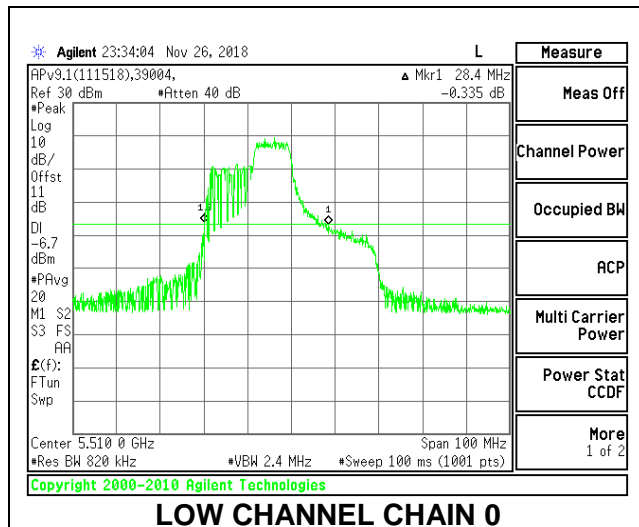

2TX Antenna 1 + Antenna 2 OFDMA MODE – 106-Tones, RU Index 54

Channel	Frequency (MHz)	26 dB Bandwidth Chain 0 (MHz)	26 dB Bandwidth Chain 1 (MHz)
Low	5510	28.40	27.10
Mid	5550	28.10	25.80
High	5670	27.90	27.70
142	5710	28.00	27.60

LOW CHANNEL