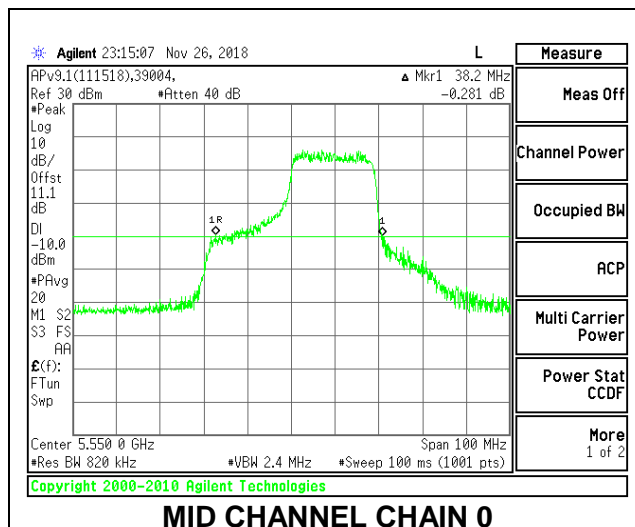

MID CHANNEL