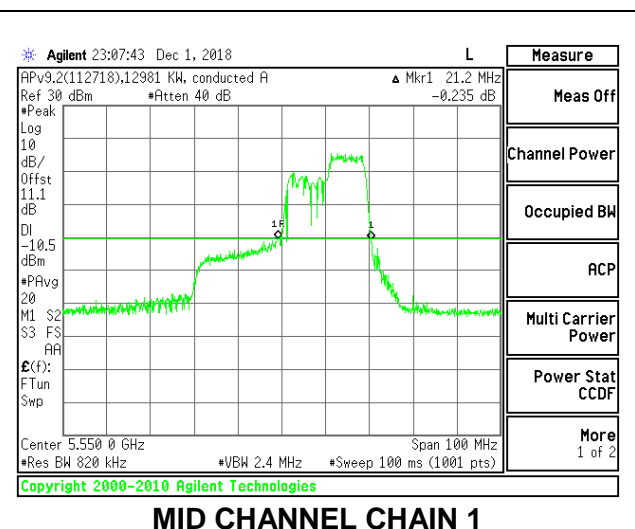

MID CHANNEL