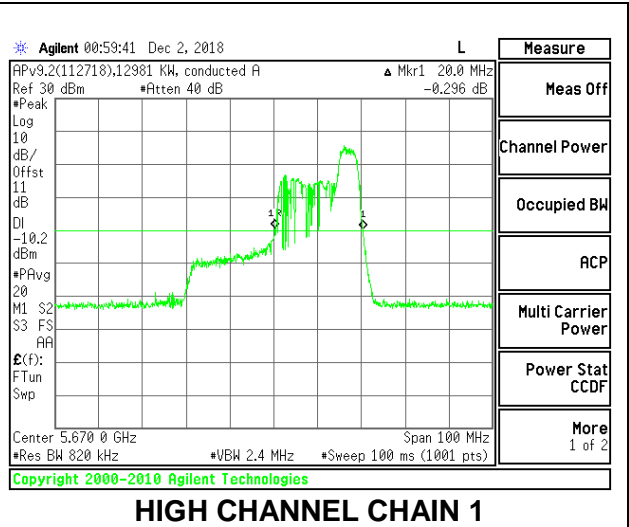

HIGH CHANNEL