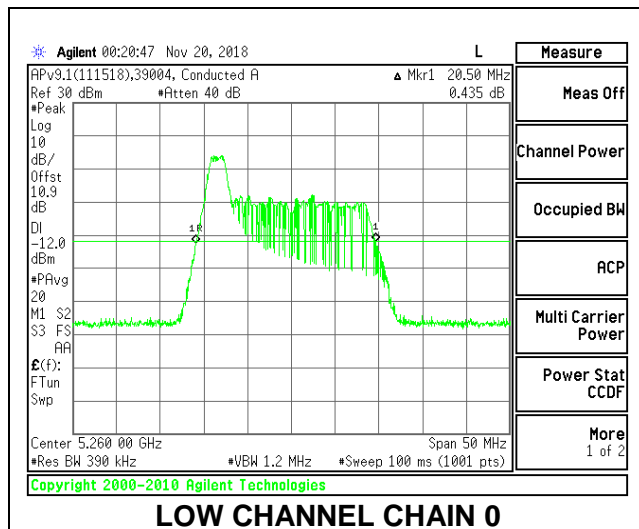

2TX Antenna 1 + Antenna 2 OFDMA MODE – 26-Tones, RU Index 0

Channel	Frequency (MHz)	26 dB Bandwidth Chain 0 (MHz)	26 dB Bandwidth Chain 1 (MHz)
Low	5260	20.50	20.05
Mid	5300	20.50	19.95
High	5320	20.45	19.80

LOW CHANNEL