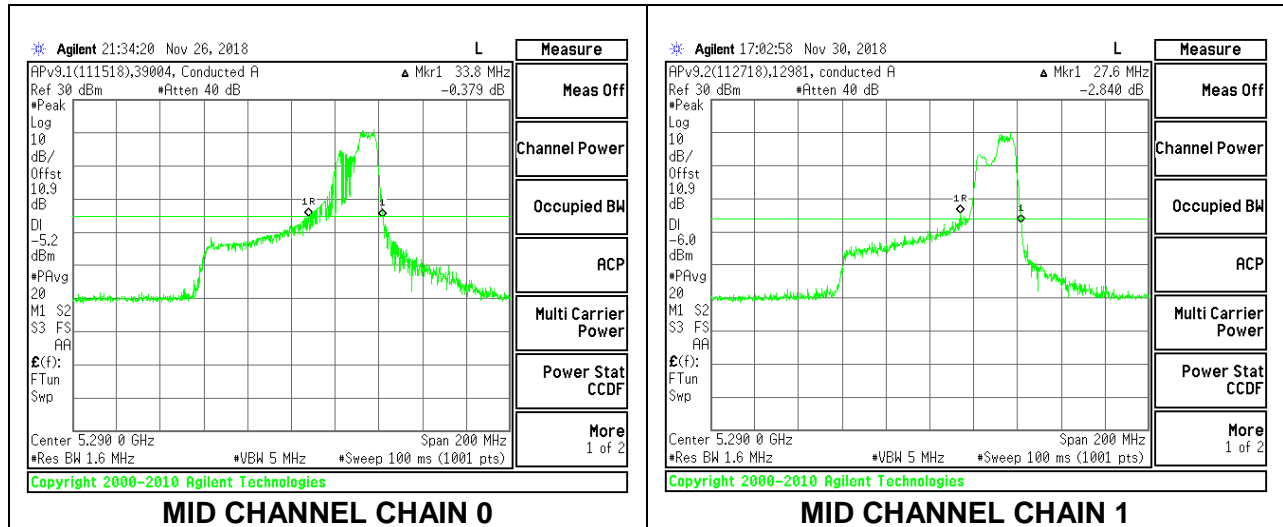

2TX Antenna 1 + Antenna 2 OFDMA MODE – 106-Tones, RU Index 60

Channel	Frequency (MHz)	26 dB Bandwidth Chain 0 (MHz)	26 dB Bandwidth Chain 1 (MHz)
Mid	5290	33.80	27.60

MID CHANNEL