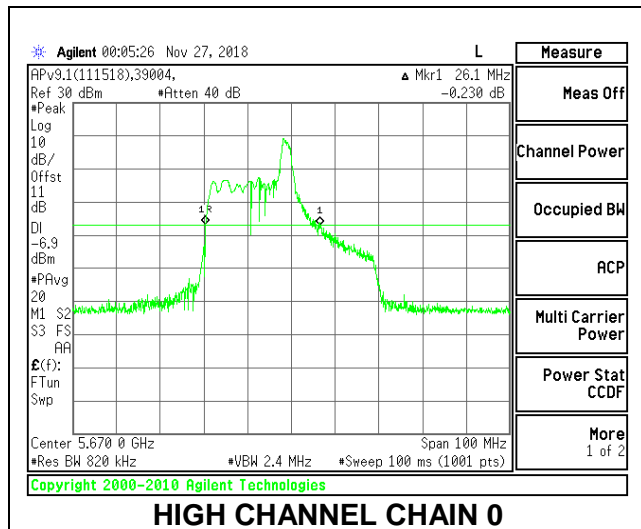

HIGH CHANNEL