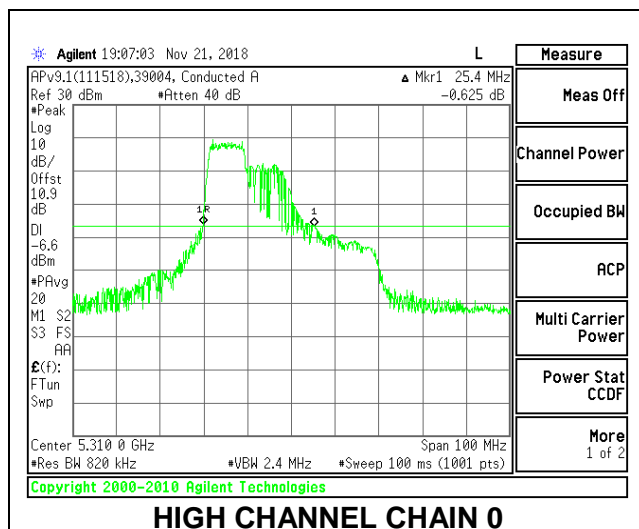

HIGH CHANNEL