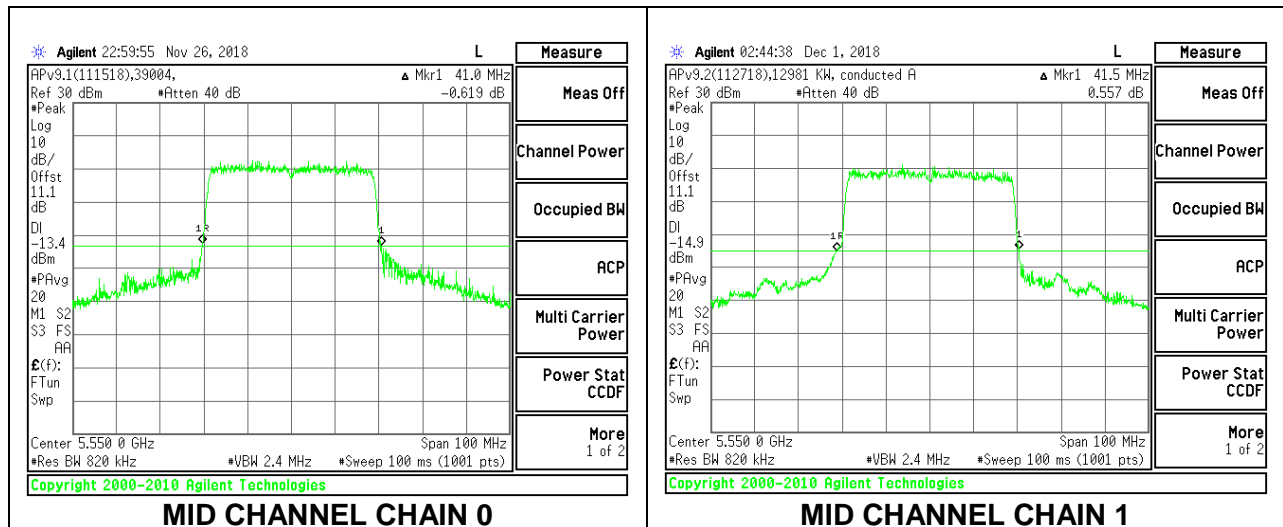

MID CHANNEL