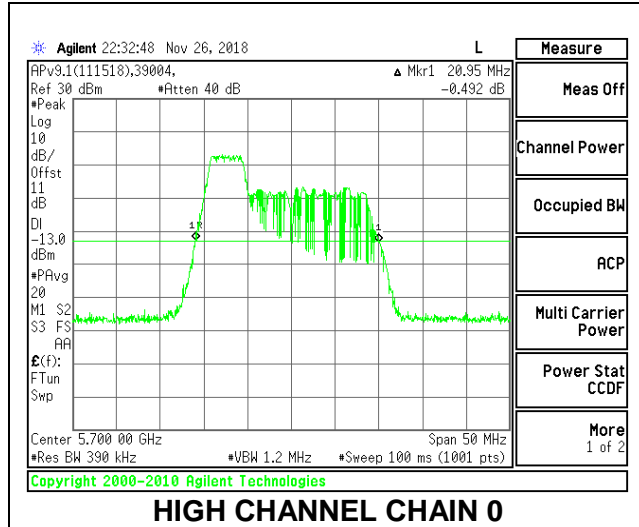

HIGH CHANNEL