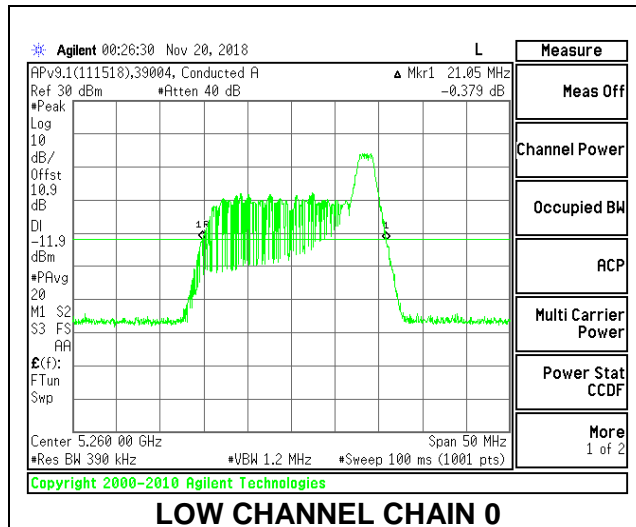

LOW CHANNEL

MID CHANNEL

HIGH CHANNEL

2TX Antenna 1 + Antenna 2 OFDMA MODE – 26-Tones, RU Index 8

Channel	Frequency (MHz)	26 dB Bandwidth Chain 0 (MHz)	26 dB Bandwidth Chain 1 (MHz)
Low	5260	21.05	20.25
Mid	5300	20.90	20.20
High	5320	21.10	20.15

LOW CHANNEL

MID CHANNEL

HIGH CHANNEL

9.2.13. 802.11ax HE40 MODE IN THE 5.3 GHz BAND

2TX Antenna 1 + Antenna 2 OFDMA MODE – 484-Tones, RU Index 65

Channel	Frequency (MHz)	26 dB Bandwidth Chain 0 (MHz)	26 dB Bandwidth Chain 1 (MHz)
Low	5270	41.80	42.30
High	5310	41.40	41.90