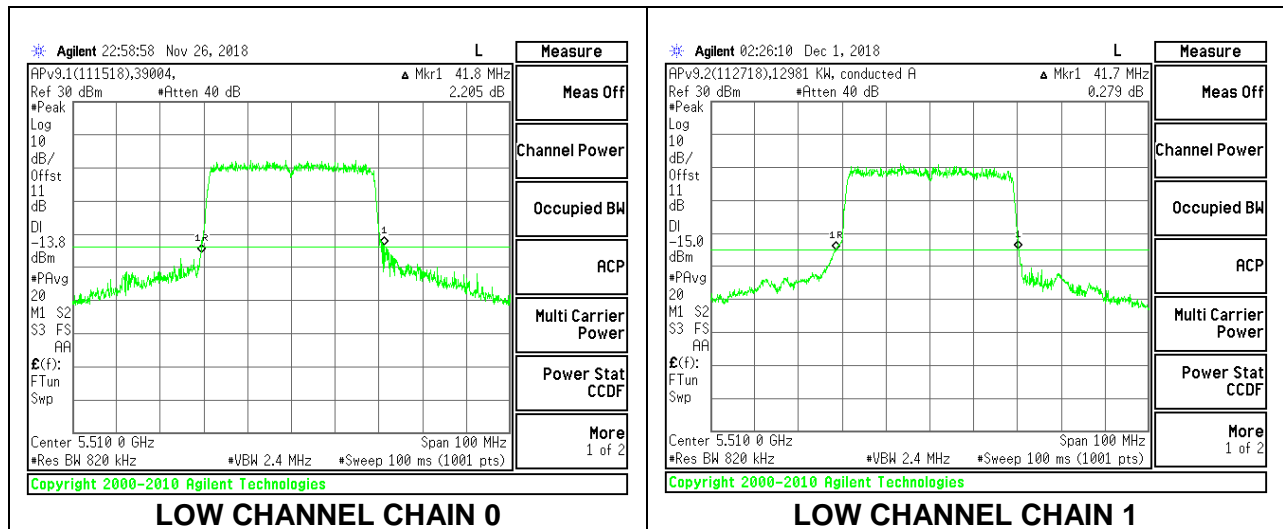

9.2.20. 802.11ax HE40 MODE IN THE 5.6 GHz BAND

2TX Antenna 1 + Antenna 2 OFDMA MODE – 484-Tones, RU Index 65

Channel	Frequency (MHz)	26 dB Bandwidth Chain 0 (MHz)	26 dB Bandwidth Chain 1 (MHz)
Low	5510	41.80	41.70
Mid	5550	41.00	41.50
High	5670	41.20	41.30
142	5710	41.30	41.30

LOW CHANNEL