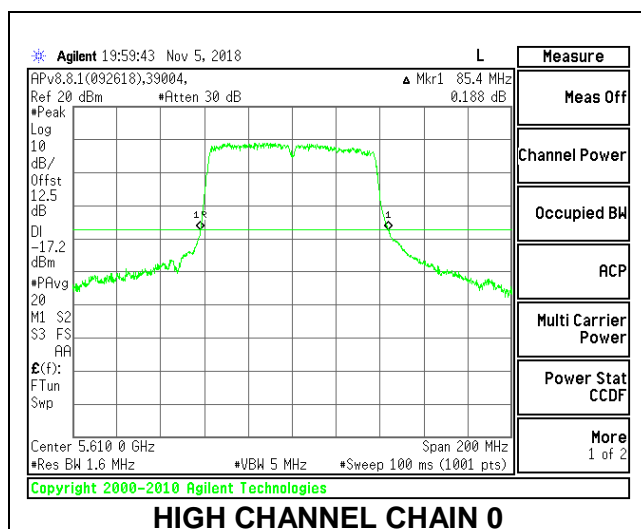

LOW CHANNEL

LOW CHANNEL CHAIN 0

LOW CHANNEL CHAIN 1

HIGH CHANNEL

HIGH CHANNEL CHAIN 0

HIGH CHANNEL CHAIN 1

CHANNEL 138

9.2.19. 802.11ax HE20 MODE IN THE 5.6 GHz BAND