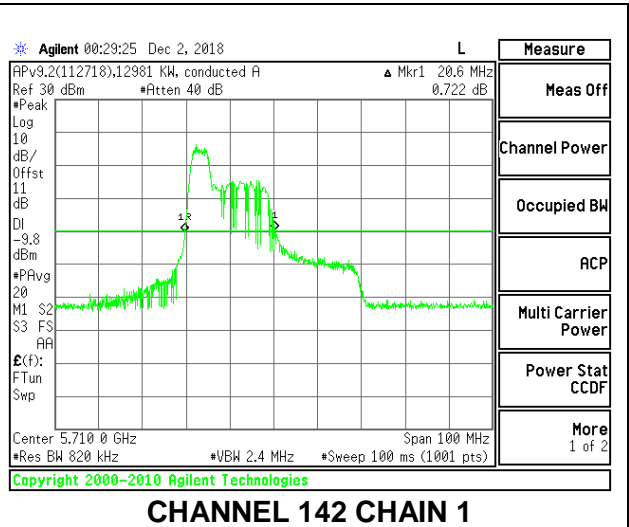

LOW CHANNEL

MID CHANNEL

HIGH CHANNEL

CHANNEL 142

2TX Antenna 1 + Antenna 2 OFDMA MODE – 52-Tones, RU Index 40

Channel	Frequency (MHz)	26 dB Bandwidth Chain 0 (MHz)	26 dB Bandwidth Chain 1 (MHz)
Low	5510	27.80	25.30
Mid	5550	27.50	26.10
High	5670	28.40	25.80
142	5710	27.60	26.40