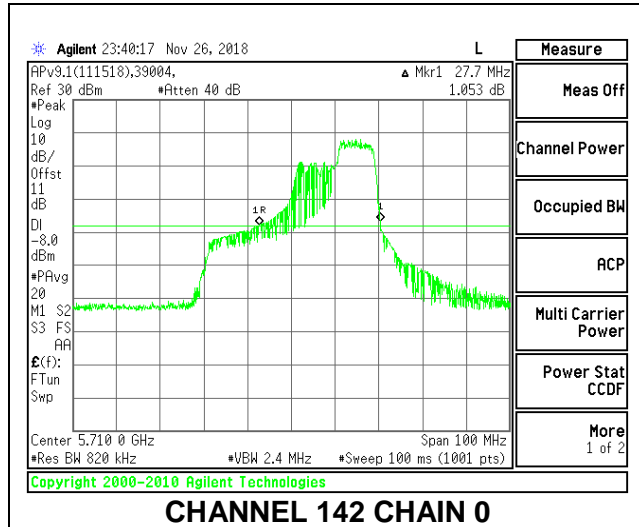

LOW CHANNEL

MID CHANNEL

HIGH CHANNEL

CHANNEL 142

2TX Antenna 1 + Antenna 2 OFDMA MODE – 52-Tones, RU Index 37

Channel	Frequency (MHz)	26 dB Bandwidth Chain 0 (MHz)	26 dB Bandwidth Chain 1 (MHz)
Low	5510	22.20	20.70
Mid	5550	23.00	20.20
High	5670	22.60	20.60
142	5710	22.7	20.60