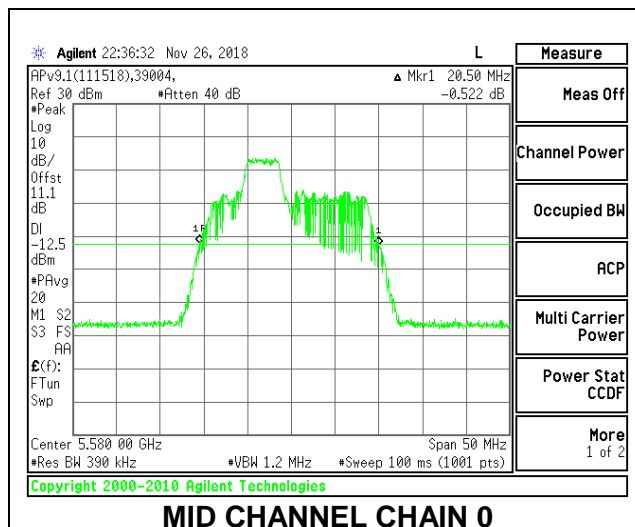

MID CHANNEL