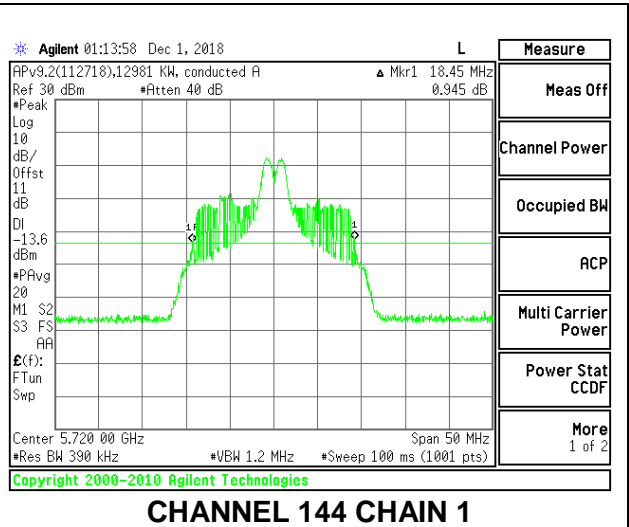

CHANNEL 144