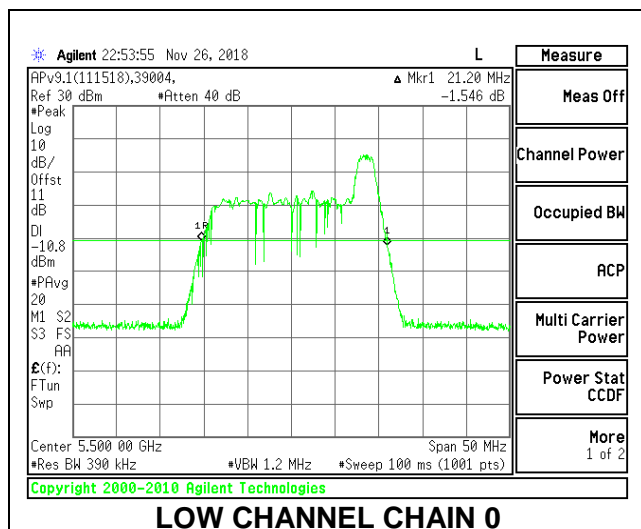

2TX Antenna 1 + Antenna 2 OFDMA MODE – 26-Tones, RU Index 8

Channel	Frequency (MHz)	26 dB Bandwidth Chain 0 (MHz)	26 dB Bandwidth Chain 1 (MHz)
Low	5500	21.20	19.95
Mid	5580	21.20	20.15
High	5700	21.05	20.20
144	5720	21.25	20.05

LOW CHANNEL