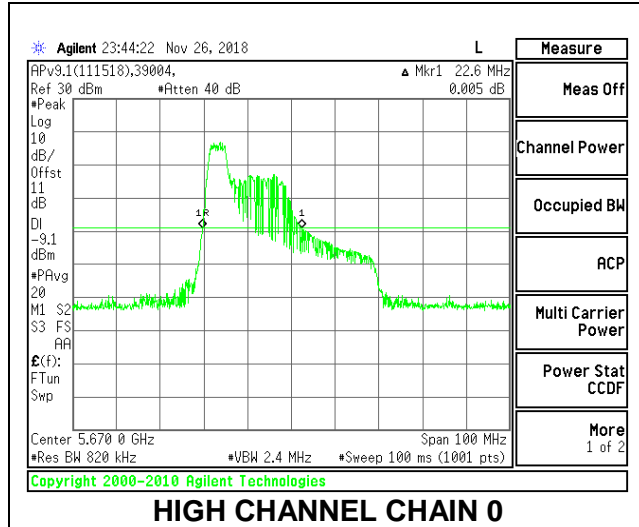

HIGH CHANNEL