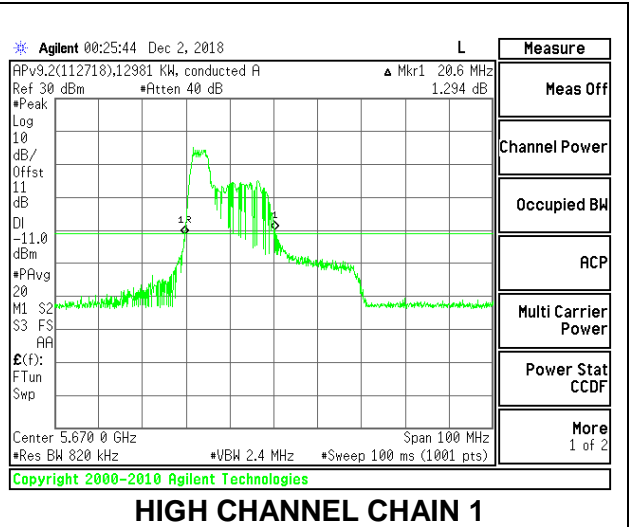

HIGH CHANNEL