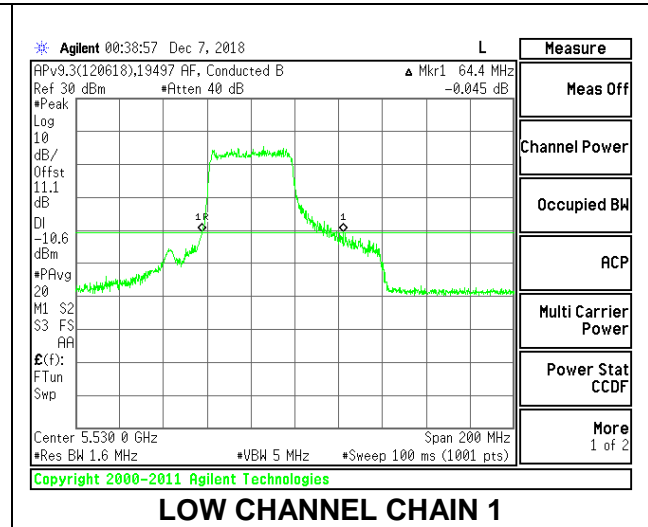

2TX Antenna 1 + Antenna 2 OFDMA MODE – 484-Tones, RU Index 65

Channel	Frequency (MHz)	26 dB Bandwidth Chain 0 (MHz)	26 dB Bandwidth Chain 1 (MHz)
Low	5530	57.40	64.40
High	5610	63.80	63.20
138	5690	61.60	62.00

LOW CHANNEL