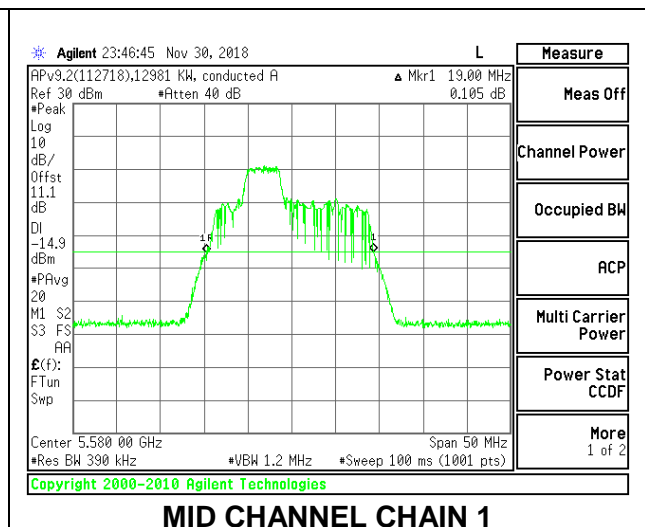

MID CHANNEL