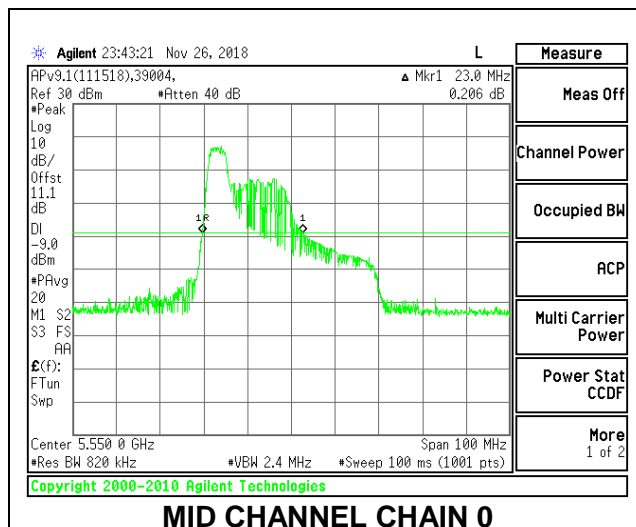

MID CHANNEL