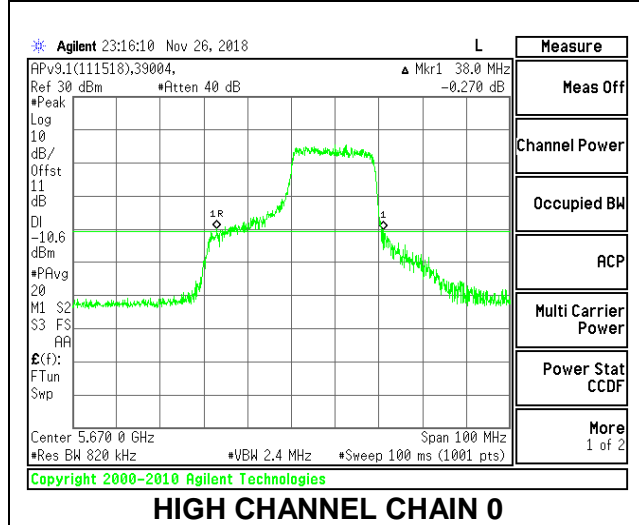

HIGH CHANNEL