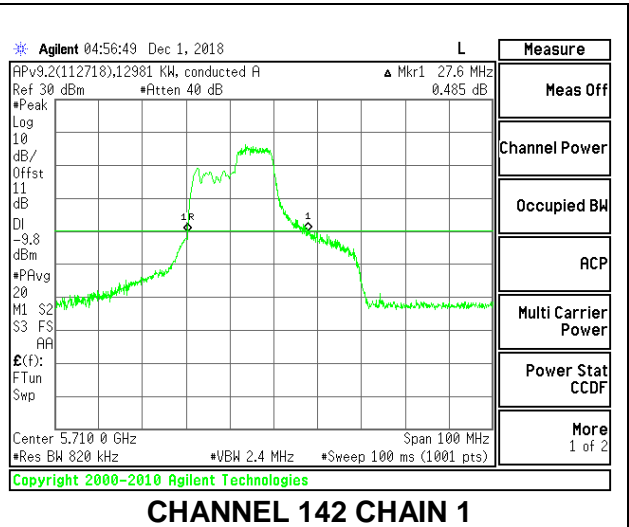

LOW CHANNEL

MID CHANNEL

HIGH CHANNEL

CHANNEL 142

2TX Antenna 1 + Antenna 2 OFDMA MODE – 106-Tones, RU Index 56

Channel	Frequency (MHz)	26 dB Bandwidth Chain 0 (MHz)	26 dB Bandwidth Chain 1 (MHz)
Low	5510	28.30	22.10
Mid	5550	29.70	21.20
High	5670	27.90	20.90
142	5710	27.70	21.40