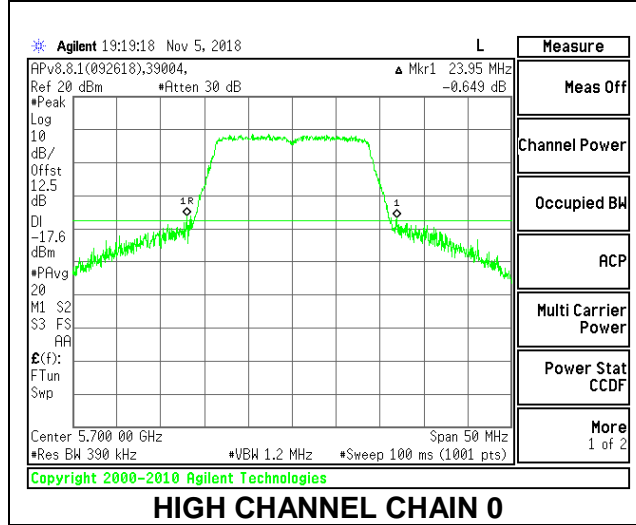

HIGH CHANNEL