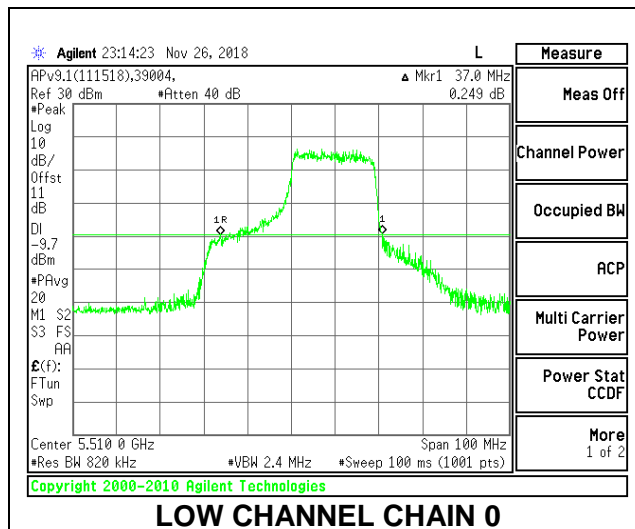

2TX Antenna 1 + Antenna 2 OFDMA MODE – 242-Tones, RU Index 62

Channel	Frequency (MHz)	26 dB Bandwidth Chain 0 (MHz)	26 dB Bandwidth Chain 1 (MHz)
Low	5510	37.00	35.80
Mid	5550	38.20	36.20
High	5670	38.00	34.80
142	5710	38.60	35.60

LOW CHANNEL