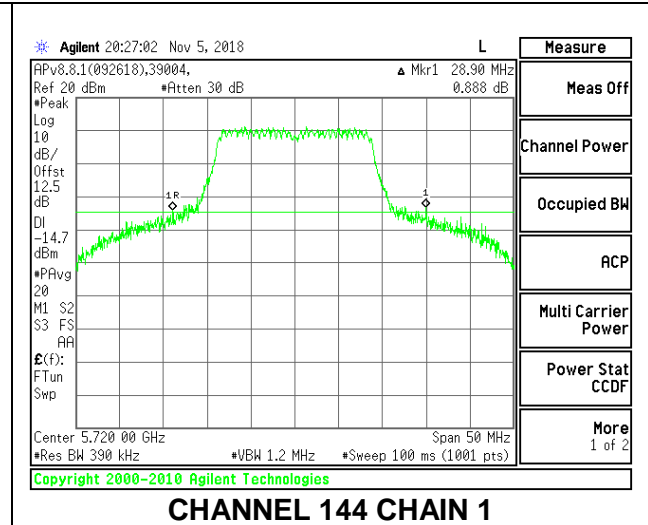

LOW CHANNEL

MID CHANNEL

HIGH CHANNEL

CHANNEL 144

9.2.17. 802.11n HT40 MODE IN THE 5.6 GHz BAND

2TX Antenna 1 + Antenna 2 CDD MODE

Channel	Frequency (MHz)	26 dB Bandwidth Chain 0 (MHz)	26 dB Bandwidth Chain 1 (MHz)
Low	5510	44.10	42.30
Mid	5550	43.40	42.10
High	5670	42.80	53.60
142	5710	43.40	51.10