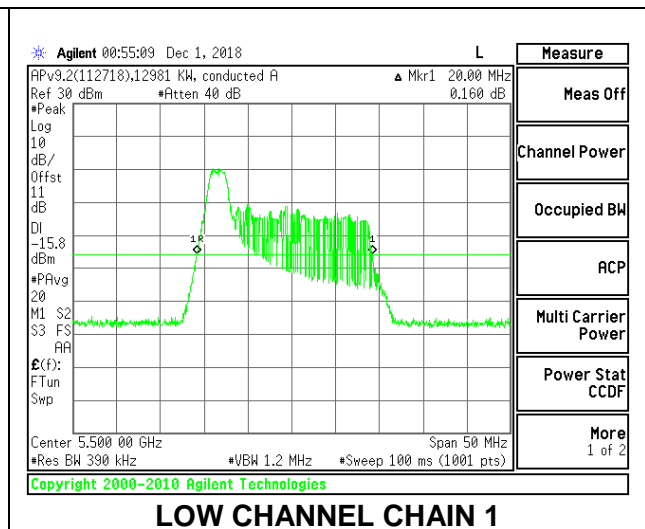

2TX Antenna 1 + Antenna 2 OFDMA MODE – 26-Tones, RU Index 0

Channel	Frequency (MHz)	26 dB Bandwidth Chain 0 (MHz)	26 dB Bandwidth Chain 1 (MHz)
Low	5500	20.40	20.00
Mid	5580	20.45	19.80
High	5700	20.45	19.95
144	5720	20.6	19.90

LOW CHANNEL