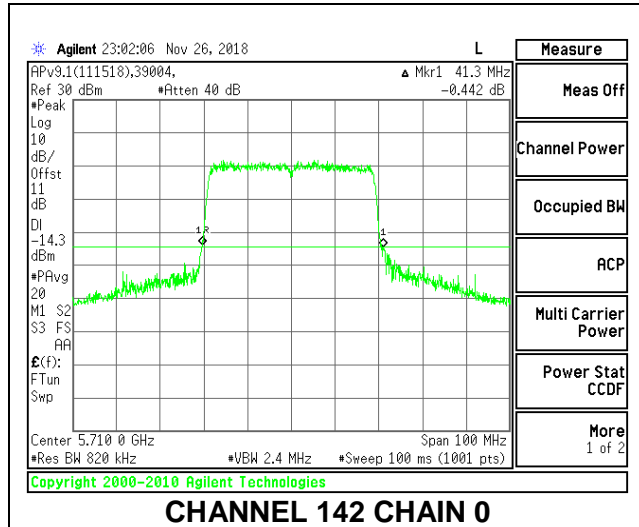

LOW CHANNEL

MID CHANNEL

HIGH CHANNEL

CHANNEL 142

2TX Antenna 1 + Antenna 2 OFDMA MODE – 242-Tones, RU Index 61

Channel	Frequency (MHz)	26 dB Bandwidth Chain 0 (MHz)	26 dB Bandwidth Chain 1 (MHz)
Low	5510	34.90	30.60
Mid	5550	34.40	31.80
High	5670	33.60	33.10
142	5710	33.10	33.70