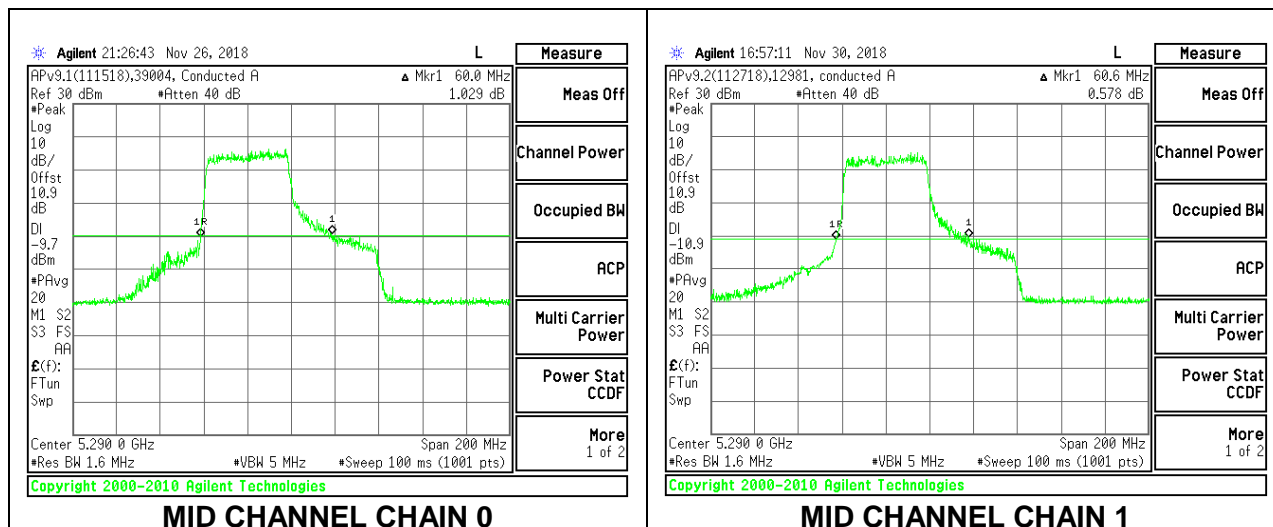

2TX Antenna 1 + Antenna 2 OFDMA MODE – 484-Tones, RU Index 65

Channel	Frequency (MHz)	26 dB Bandwidth Chain 0 (MHz)	26 dB Bandwidth Chain 1 (MHz)
Mid	5290	60.00	60.60

MID CHANNEL