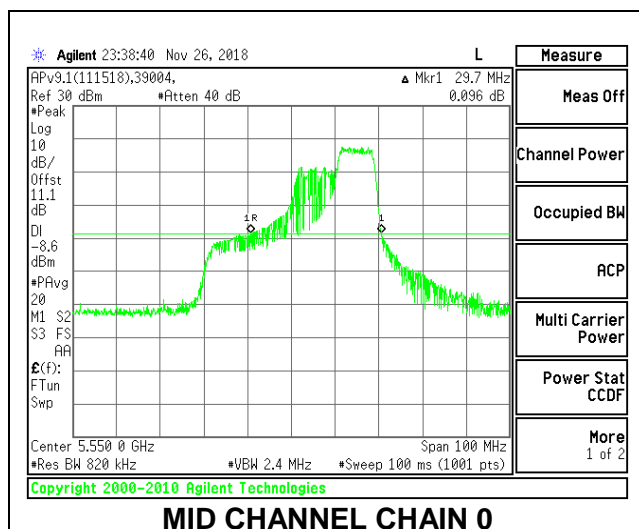

MID CHANNEL