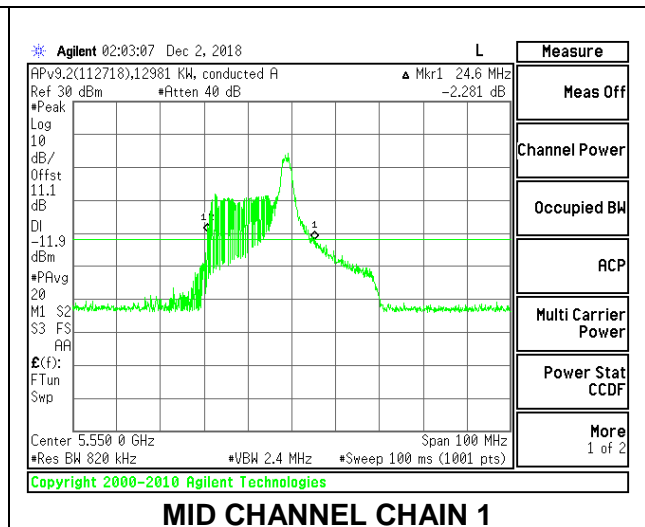

MID CHANNEL