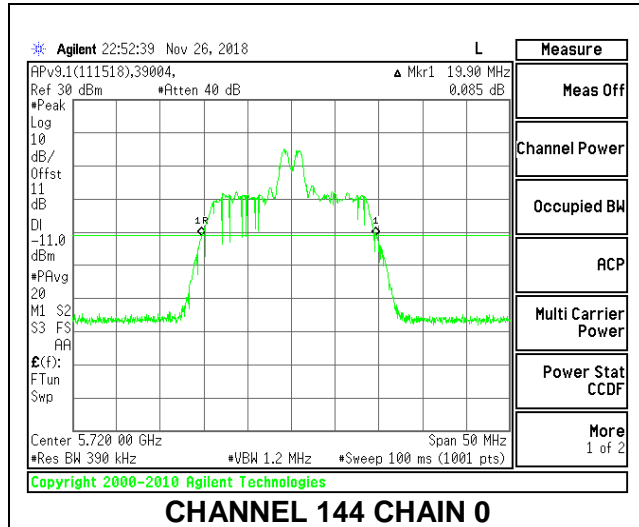

CHANNEL 144