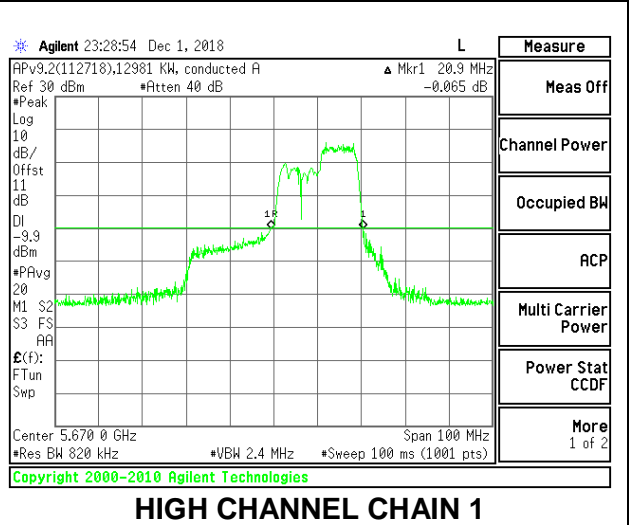

HIGH CHANNEL