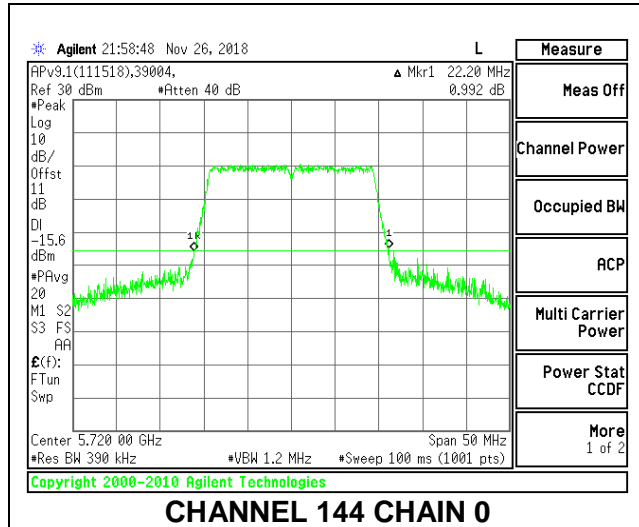

LOW CHANNEL

MID CHANNEL

HIGH CHANNEL

CHANNEL 144

2TX Antenna 1 + Antenna 2 OFDMA MODE – 106-Tones, RU Index 53

Channel	Frequency (MHz)	26 dB Bandwidth Chain 0 (MHz)	26 dB Bandwidth Chain 1 (MHz)
Low	5500	21.50	20.55
Mid	5580	21.45	20.40
High	5700	21.50	20.50
144	5720	21.45	20.45