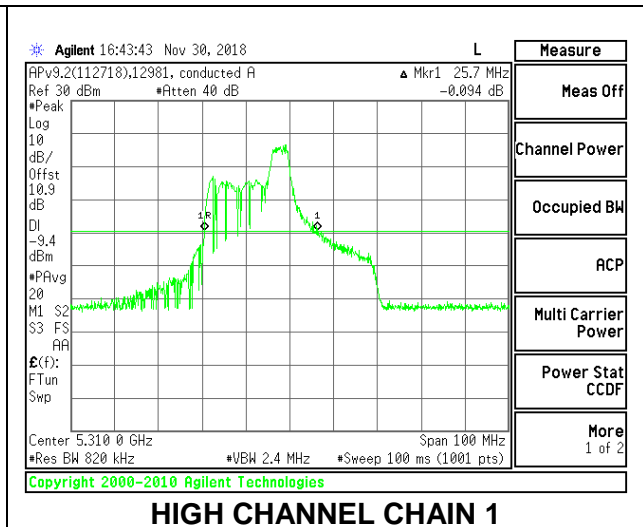

LOW CHANNEL

LOW CHANNEL CHAIN 0

LOW CHANNEL CHAIN 1

HIGH CHANNEL

HIGH CHANNEL CHAIN 0

HIGH CHANNEL CHAIN 1

2TX Antenna 1 + Antenna 2 OFDMA MODE – 52-Tones, RU Index 40

Channel	Frequency (MHz)	26 dB Bandwidth Chain 0 (MHz)	26 dB Bandwidth Chain 1 (MHz)
Low	5270	26.50	25.60
High	5310	25.60	25.70

LOW CHANNEL

LOW CHANNEL CHAIN 0

LOW CHANNEL CHAIN 1

HIGH CHANNEL

HIGH CHANNEL CHAIN 0

HIGH CHANNEL CHAIN 1

2TX Antenna 1 + Antenna 2 OFDMA MODE – 52-Tones, RU Index 44

Channel	Frequency (MHz)	26 dB Bandwidth Chain 0 (MHz)	26 dB Bandwidth Chain 1 (MHz)
Low	5270	24.50	20.10
High	5310	24.30	20.00