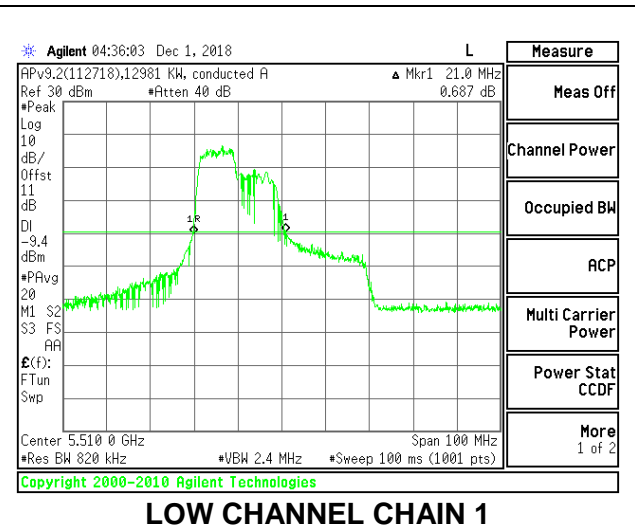

2TX Antenna 1 + Antenna 2 OFDMA MODE – 106-Tones, RU Index 53

Channel	Frequency (MHz)	26 dB Bandwidth Chain 0 (MHz)	26 dB Bandwidth Chain 1 (MHz)
Low	5510	25.80	21.00
Mid	5550	25.90	21.30
High	5670	25.40	22.30
142	5710	24.90	21.40

LOW CHANNEL