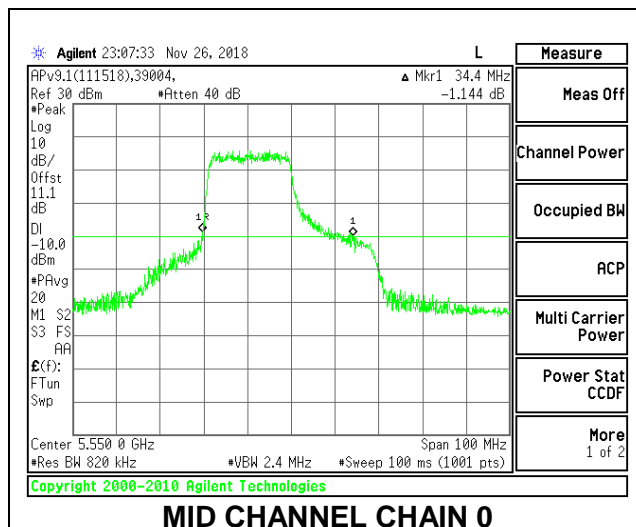

MID CHANNEL