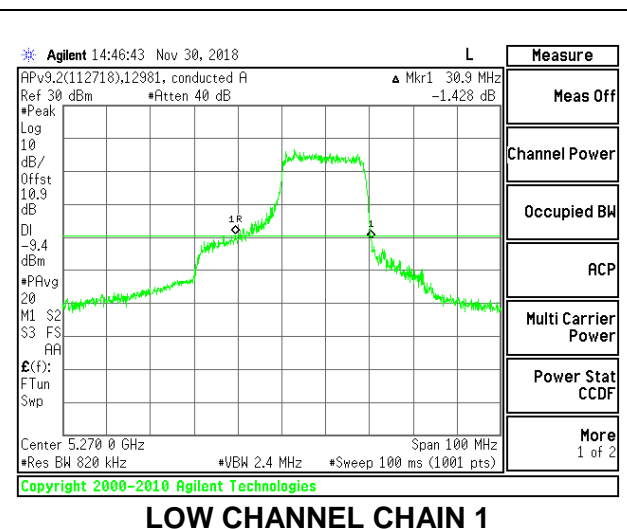

LOW CHANNEL

HIGH CHANNEL

2TX Antenna 1 + Antenna 2 OFDMA MODE – 242-Tones, RU Index 62

Channel	Frequency (MHz)	26 dB Bandwidth Chain 0 (MHz)	26 dB Bandwidth Chain 1 (MHz)
Low	5270	41.60	30.90
High	5310	37.70	33.80

LOW CHANNEL

HIGH CHANNEL

2TX Antenna 1 + Antenna 2 OFDMA MODE – 106-Tones, RU Index 53

Channel	Frequency (MHz)	26 dB Bandwidth Chain 0 (MHz)	26 dB Bandwidth Chain 1 (MHz)
Low	5270	25.70	21.20
High	5310	25.40	21.30