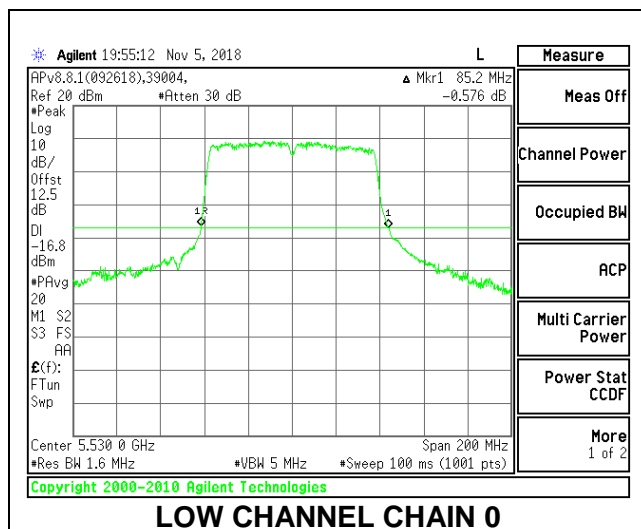

LOW CHANNEL

MID CHANNEL

HIGH CHANNEL

CHANNEL 142

9.2.18. 802.11ac VHT80 MODE IN THE 5.6 GHz BAND

2TX Antenna 1 + Antenna 2 CDD MODE

Channel	Frequency (MHz)	26 dB Bandwidth	
		Chain 0 (MHz)	Chain 1 (MHz)
Low	5530	85.20	85.60
High	5610	85.40	85.80
138	5690	85.60	84.60

LOW CHANNEL

LOW CHANNEL CHAIN 0

LOW CHANNEL CHAIN 1

HIGH CHANNEL

HIGH CHANNEL CHAIN 0

HIGH CHANNEL CHAIN 1

CHANNEL 138

9.2.19. 802.11ax HE20 MODE IN THE 5.6 GHz BAND