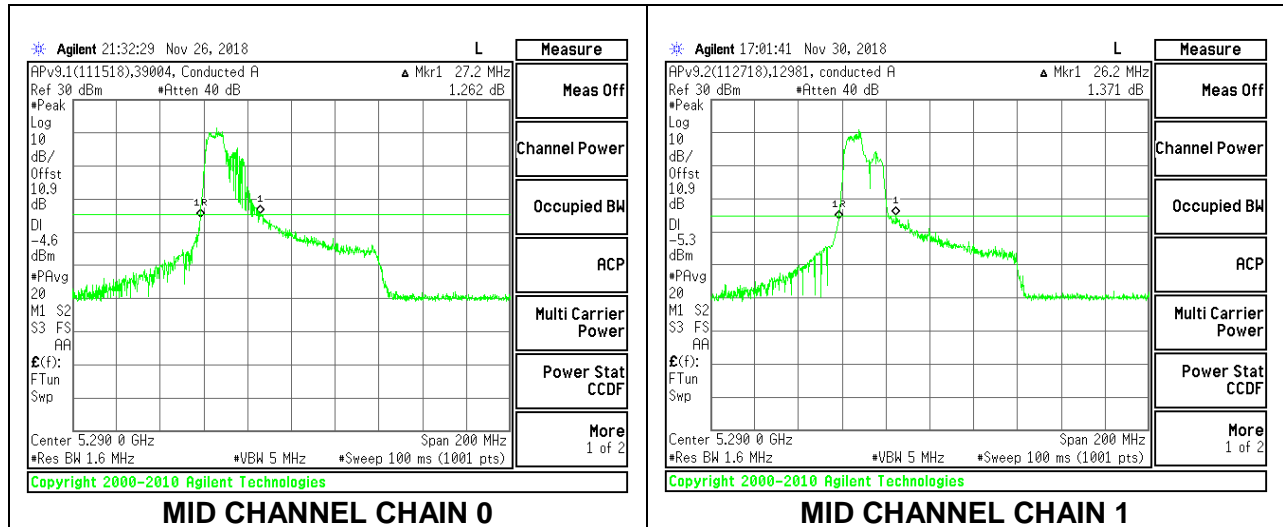

2TX Antenna 1 + Antenna 2 OFDMA MODE – 106-Tones, RU Index 53

Channel	Frequency (MHz)	26 dB Bandwidth Chain 0 (MHz)	26 dB Bandwidth Chain 1 (MHz)
Mid	5290	27.20	26.20

MID CHANNEL