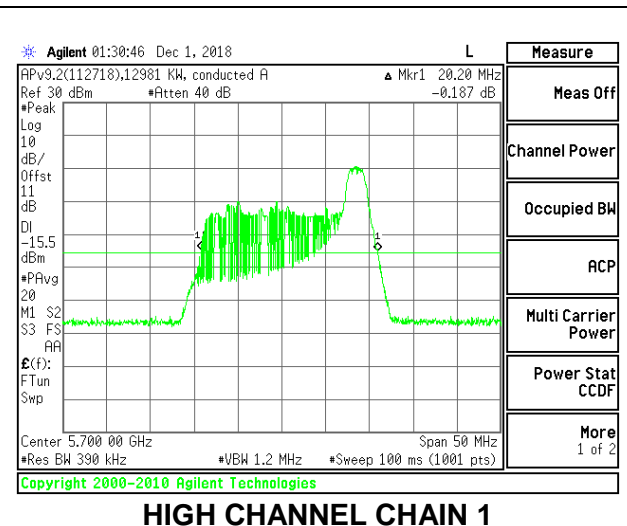

LOW CHANNEL

MID CHANNEL

HIGH CHANNEL

CHANNEL 144

9.2.20. 802.11ax HE40 MODE IN THE 5.6 GHz BAND

2TX Antenna 1 + Antenna 2 OFDMA MODE – 484-Tones, RU Index 65

Channel	Frequency (MHz)	26 dB Bandwidth Chain 0 (MHz)	26 dB Bandwidth Chain 1 (MHz)
Low	5510	41.80	41.70
Mid	5550	41.00	41.50
High	5670	41.20	41.30
142	5710	41.30	41.30