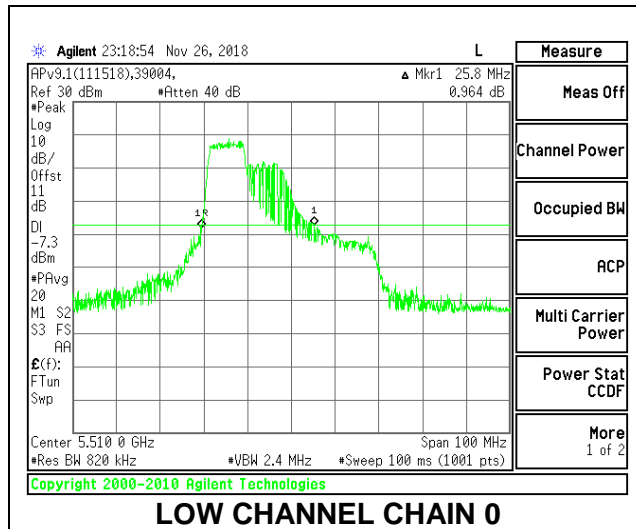

2TX Antenna 1 + Antenna 2 OFDMA MODE – 106-Tones, RU Index 53

Channel	Frequency (MHz)	26 dB Bandwidth Chain 0 (MHz)	26 dB Bandwidth Chain 1 (MHz)
Low	5510	25.80	21.00
Mid	5550	25.90	21.30
High	5670	25.40	22.30
142	5710	24.90	21.40

LOW CHANNEL