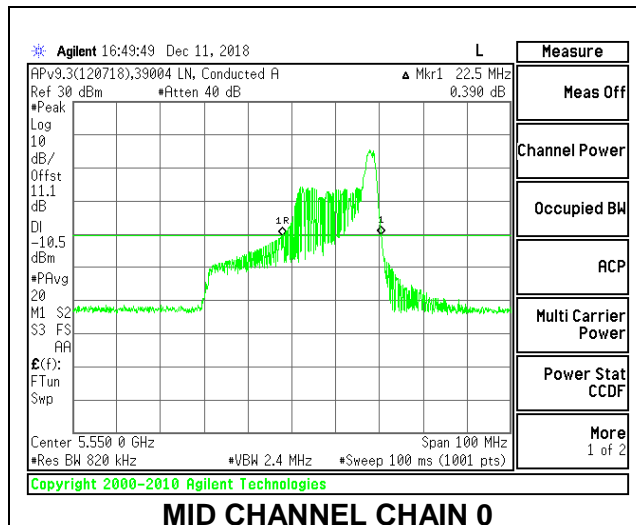

LOW CHANNEL

MID CHANNEL

HIGH CHANNEL

CHANNEL 142

9.2.21. 802.11ax HE80 MODE IN THE 5.6 GHz BAND

2TX Antenna 1 + Antenna 2 OFDMA MODE – 996-Tones, RU Index 67

Channel	Frequency (MHz)	26 dB Bandwidth Chain 0 (MHz)	26 dB Bandwidth Chain 1 (MHz)
Low	5530	83.60	83.40
High	5610	84.00	83.60
138	5690	83.60	83.60