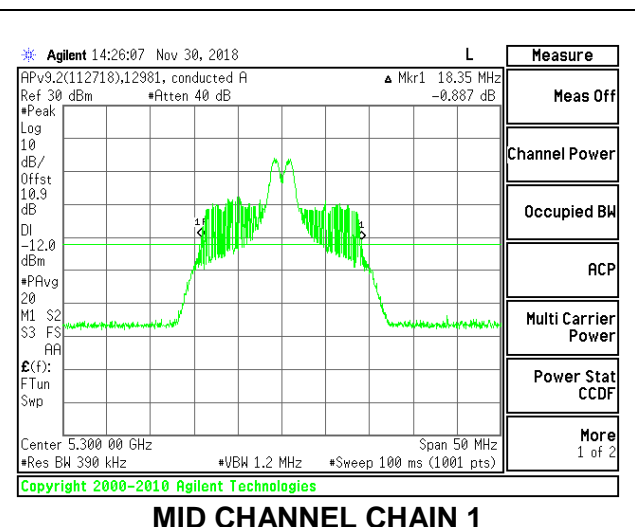

MID CHANNEL