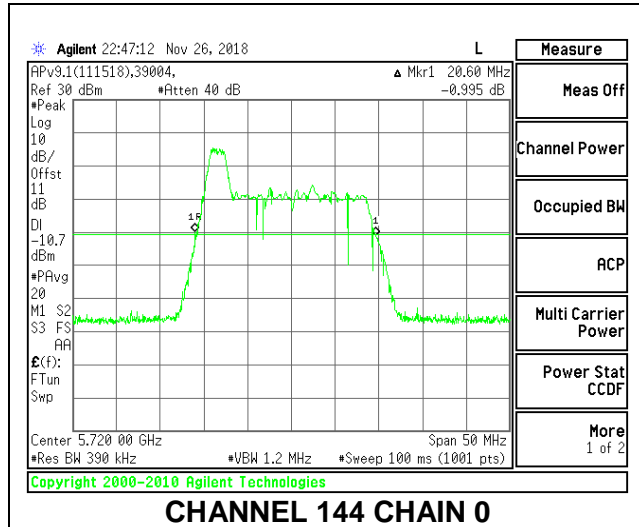

LOW CHANNEL

MID CHANNEL

HIGH CHANNEL

CHANNEL 144

2TX Antenna 1 + Antenna 2 OFDMA MODE – 26-Tones, RU Index 4

Channel	Frequency (MHz)	26 dB Bandwidth Chain 0 (MHz)	26 dB Bandwidth Chain 1 (MHz)
Low	5500	19.90	18.30
Mid	5580	19.85	18.40
High	5700	19.90	18.45
144	5720	19.9	18.45