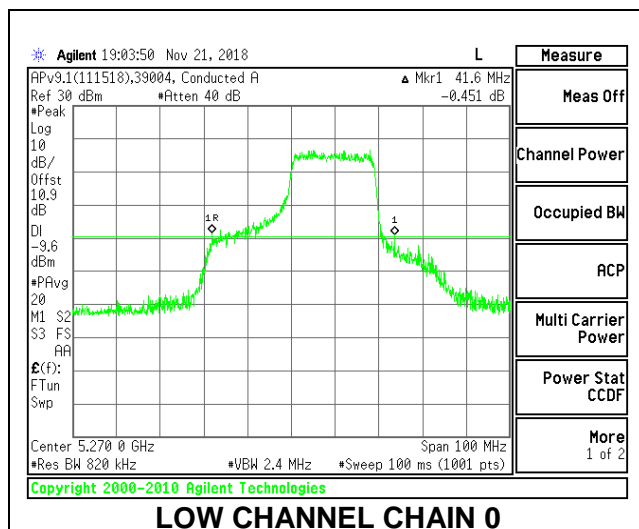

2TX Antenna 1 + Antenna 2 OFDMA MODE – 242-Tones, RU Index 62

Channel	Frequency (MHz)	26 dB Bandwidth Chain 0 (MHz)	26 dB Bandwidth Chain 1 (MHz)
Low	5270	41.60	30.90
High	5310	37.70	33.80

LOW CHANNEL