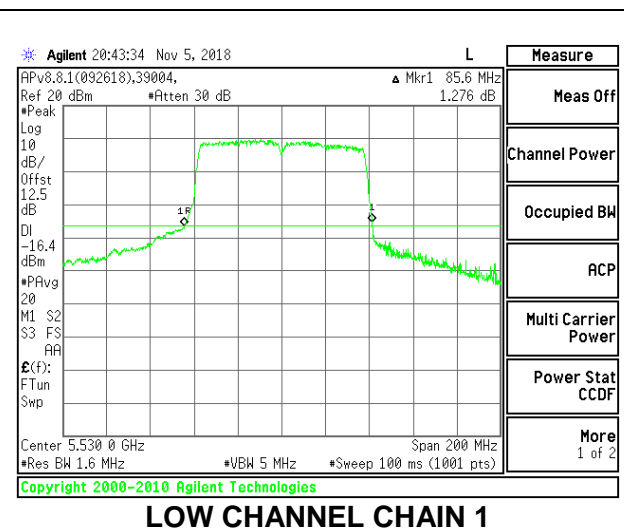

LOW CHANNEL

MID CHANNEL

HIGH CHANNEL

CHANNEL 142

9.2.18. 802.11ac VHT80 MODE IN THE 5.6 GHz BAND

2TX Antenna 1 + Antenna 2 CDD MODE

Channel	Frequency (MHz)	26 dB Bandwidth	
		Chain 0 (MHz)	Chain 1 (MHz)
Low	5530	85.20	85.60
High	5610	85.40	85.80
138	5690	85.60	84.60

LOW CHANNEL

LOW CHANNEL CHAIN 0

LOW CHANNEL CHAIN 1

HIGH CHANNEL

HIGH CHANNEL CHAIN 0

HIGH CHANNEL CHAIN 1

CHANNEL 138

9.2.19. 802.11ax HE20 MODE IN THE 5.6 GHz BAND