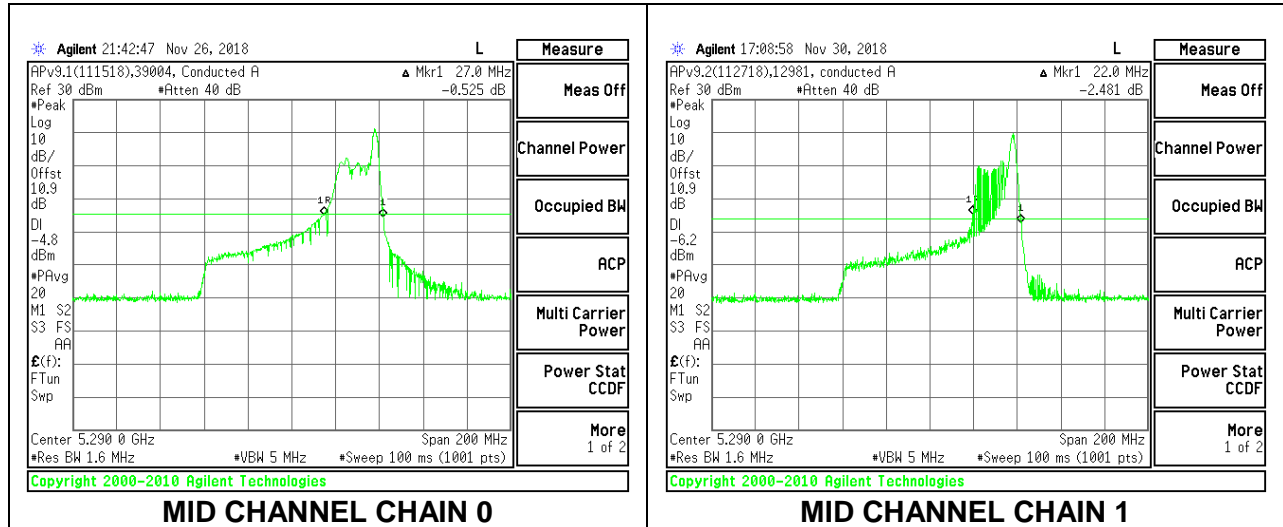

MID CHANNEL

2TX Antenna 1 + Antenna 2 OFDMA MODE – 26-Tones, RU Index 18

Channel	Frequency (MHz)	26 dB Bandwidth Chain 0 (MHz)	26 dB Bandwidth Chain 1 (MHz)
Mid	5290	45.40	39.80

MID CHANNEL

2TX Antenna 1 + Antenna 2 OFDMA MODE – 26-Tones, RU Index 36

Channel	Frequency (MHz)	26 dB Bandwidth Chain 0 (MHz)	26 dB Bandwidth Chain 1 (MHz)
Mid	5290	27.00	22.00

MID CHANNEL

9.2.15. 802.11a MODE IN THE 5.6 GHz BAND

2TX Antenna 1 + Antenna 2 CDD MODE

Channel	Frequency (MHz)	26 dB Bandwidth	
		Chain 0 (MHz)	Chain 1 (MHz)
Low	5500	21.85	21.95
Mid	5580	21.85	24.30
High	5700	22.05	25.30
144	5720	21.75	25.75