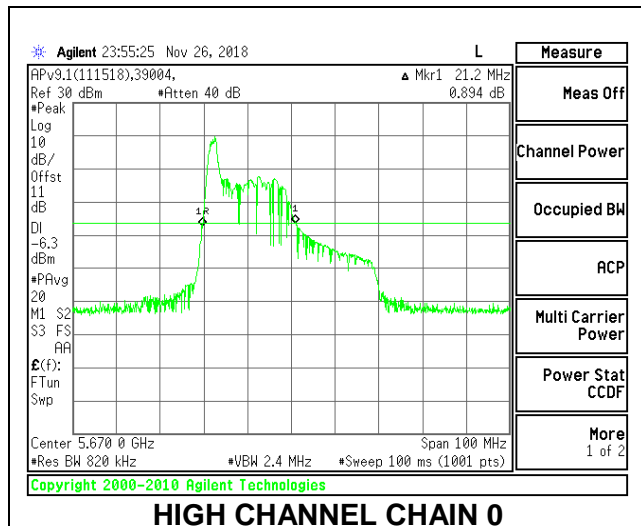

HIGH CHANNEL