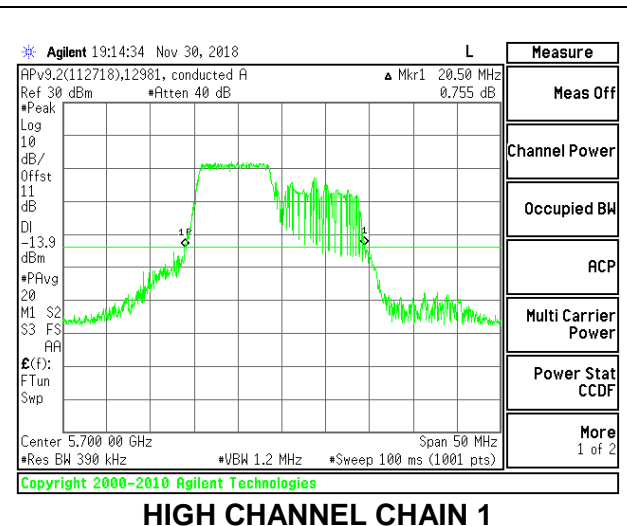

HIGH CHANNEL