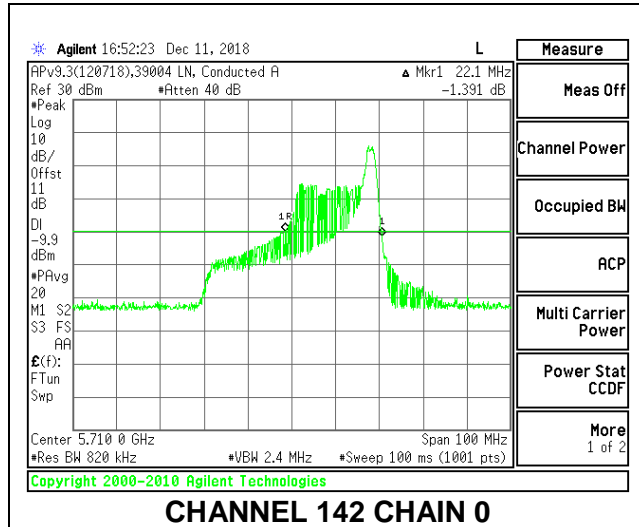

LOW CHANNEL

MID CHANNEL

HIGH CHANNEL

CHANNEL 142

9.2.21. 802.11ax HE80 MODE IN THE 5.6 GHz BAND

2TX Antenna 1 + Antenna 2 OFDMA MODE – 996-Tones, RU Index 67

Channel	Frequency (MHz)	26 dB Bandwidth Chain 0 (MHz)	26 dB Bandwidth Chain 1 (MHz)
Low	5530	83.60	83.40
High	5610	84.00	83.60
138	5690	83.60	83.60