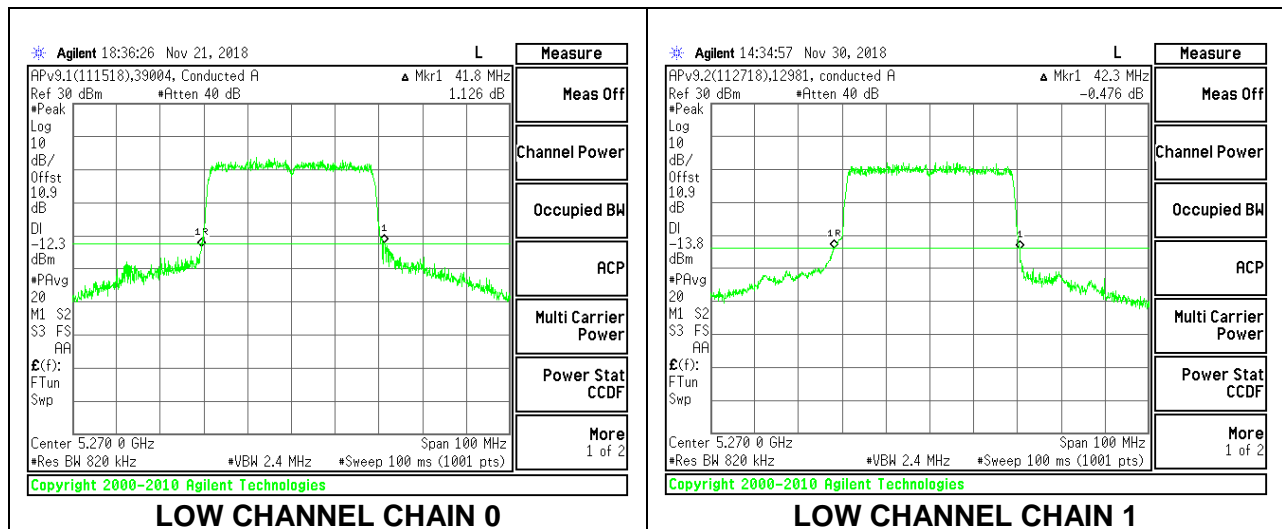

9.2.13. 802.11ax HE40 MODE IN THE 5.3 GHz BAND

2TX Antenna 1 + Antenna 2 OFDMA MODE – 484-Tones, RU Index 65

Channel	Frequency (MHz)	26 dB Bandwidth Chain 0 (MHz)	26 dB Bandwidth Chain 1 (MHz)
Low	5270	41.80	42.30
High	5310	41.40	41.90

LOW CHANNEL