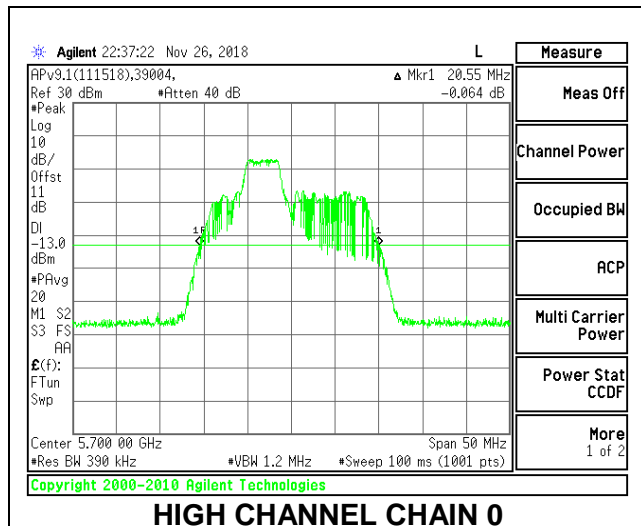

HIGH CHANNEL

HIGH CHANNEL CHAIN 0