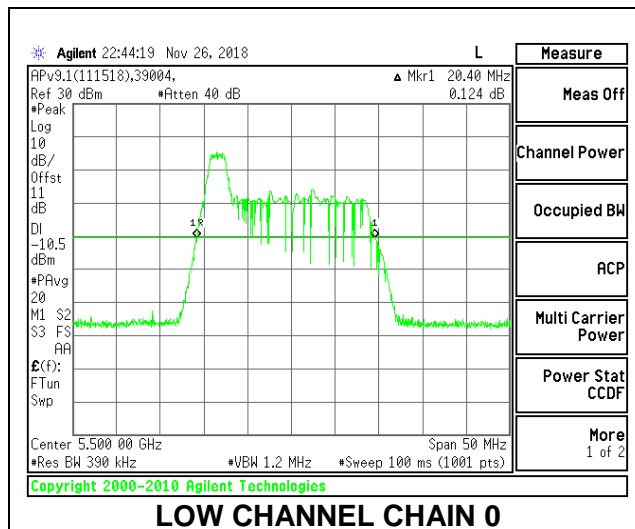

2TX Antenna 1 + Antenna 2 OFDMA MODE – 26-Tones, RU Index 0

Channel	Frequency (MHz)	26 dB Bandwidth Chain 0 (MHz)	26 dB Bandwidth Chain 1 (MHz)
Low	5500	20.40	20.00
Mid	5580	20.45	19.80
High	5700	20.45	19.95
144	5720	20.6	19.90

LOW CHANNEL