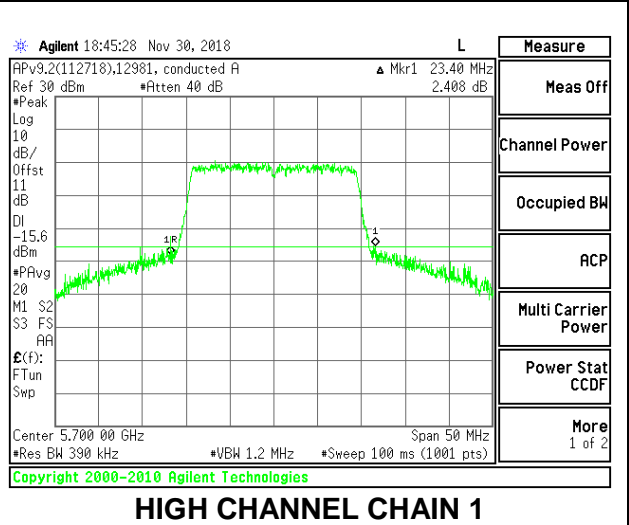

HIGH CHANNEL