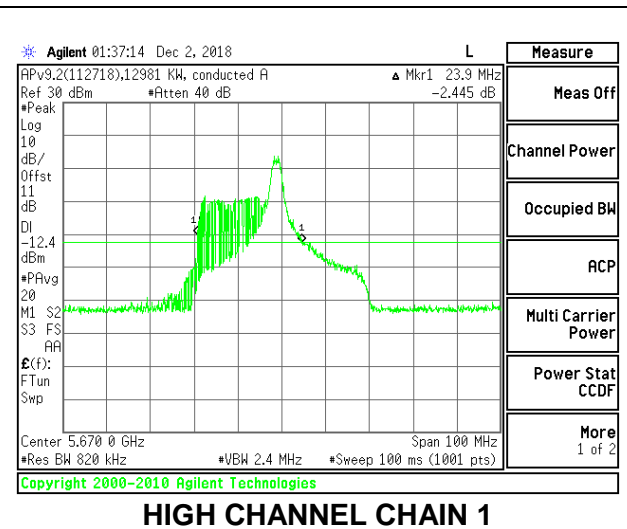

HIGH CHANNEL