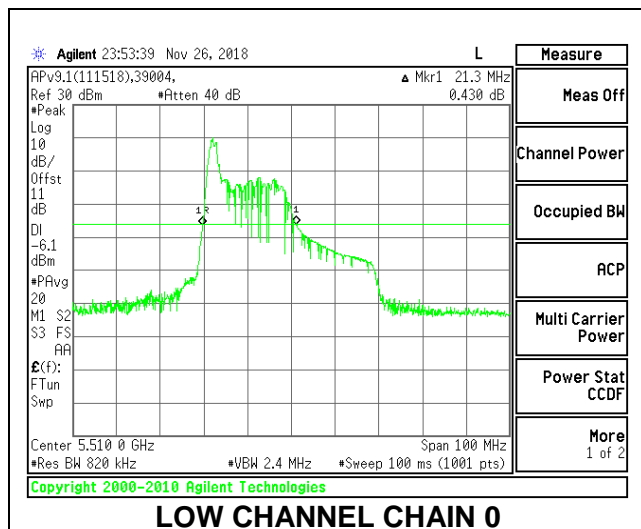

2TX Antenna 1 + Antenna 2 OFDMA MODE – 26-Tones, RU Index 0

Channel	Frequency (MHz)	26 dB Bandwidth Chain 0 (MHz)	26 dB Bandwidth Chain 1 (MHz)
Low	5510	21.30	20.00
Mid	5550	21.60	20.30
High	5670	21.20	19.90
142	5710	21.20	20.50

LOW CHANNEL