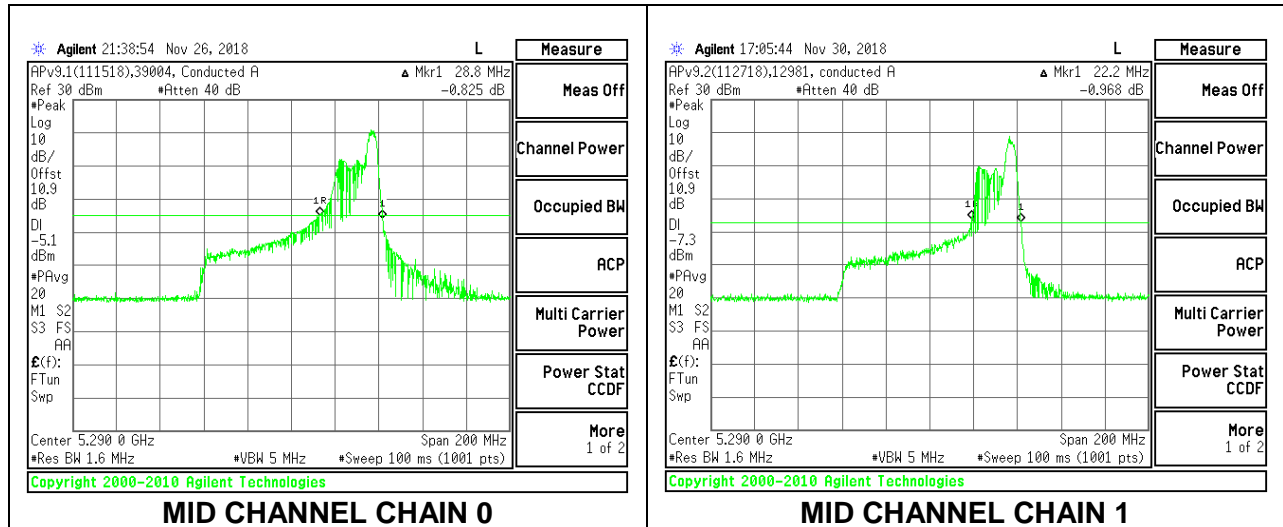

2TX Antenna 1 + Antenna 2 OFDMA MODE – 52-Tones, RU Index 52

Channel	Frequency (MHz)	26 dB Bandwidth Chain 0 (MHz)	26 dB Bandwidth Chain 1 (MHz)
Mid	5290	28.80	22.20

MID CHANNEL