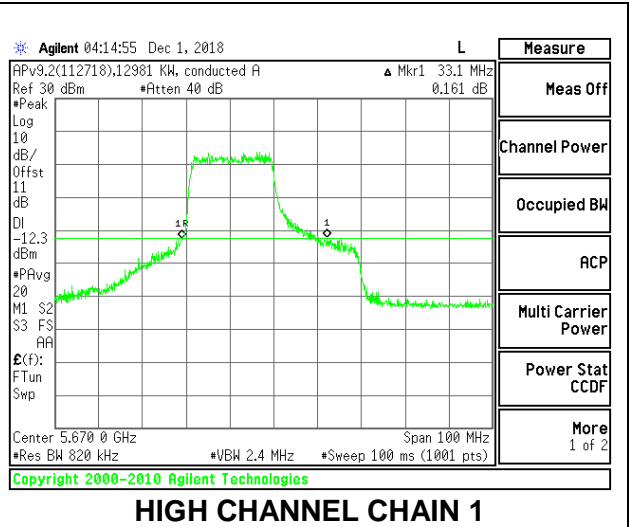

HIGH CHANNEL