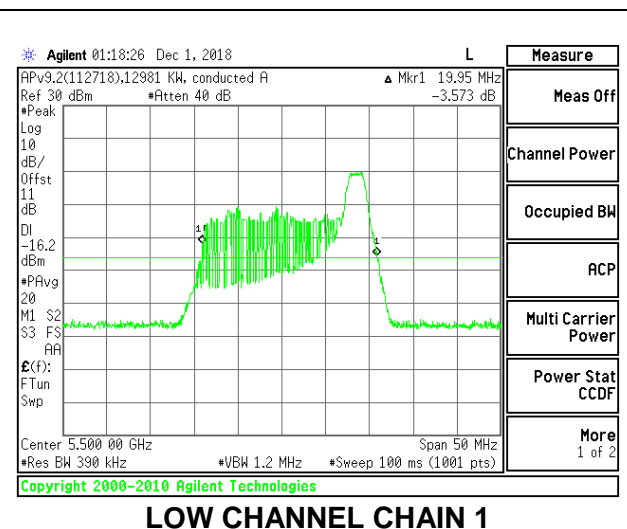

LOW CHANNEL

MID CHANNEL

HIGH CHANNEL

CHANNEL 144

9.2.20. 802.11ax HE40 MODE IN THE 5.6 GHz BAND

2TX Antenna 1 + Antenna 2 OFDMA MODE – 484-Tones, RU Index 65

Channel	Frequency (MHz)	26 dB Bandwidth Chain 0 (MHz)	26 dB Bandwidth Chain 1 (MHz)
Low	5510	41.80	41.70
Mid	5550	41.00	41.50
High	5670	41.20	41.30
142	5710	41.30	41.30