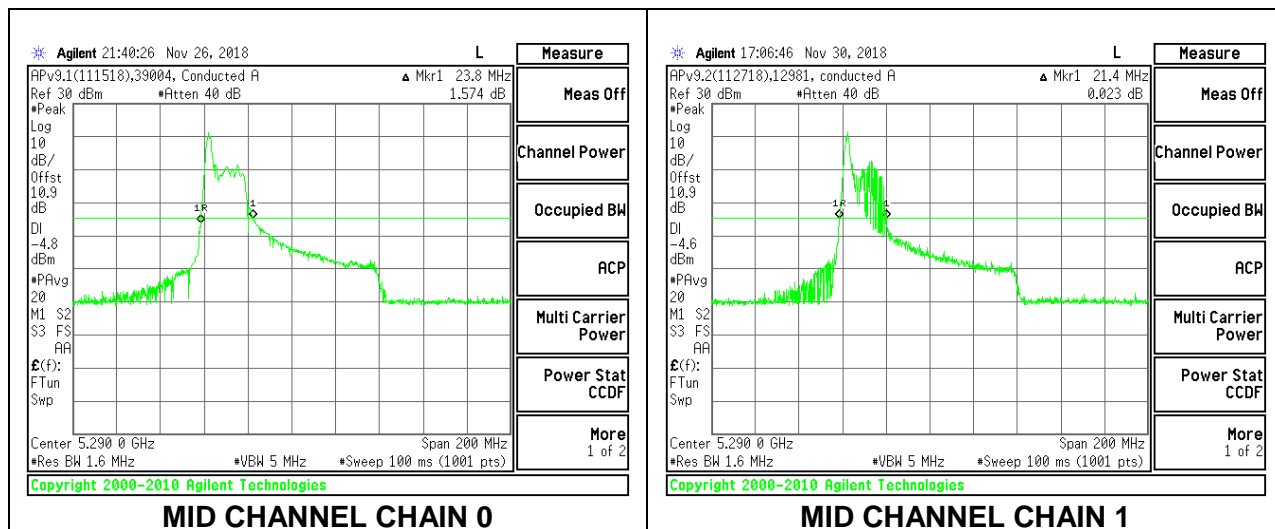

2TX Antenna 1 + Antenna 2 OFDMA MODE – 26-Tones, RU Index 0

Channel	Frequency (MHz)	26 dB Bandwidth Chain 0 (MHz)	26 dB Bandwidth Chain 1 (MHz)
Mid	5290	23.80	21.40

MID CHANNEL