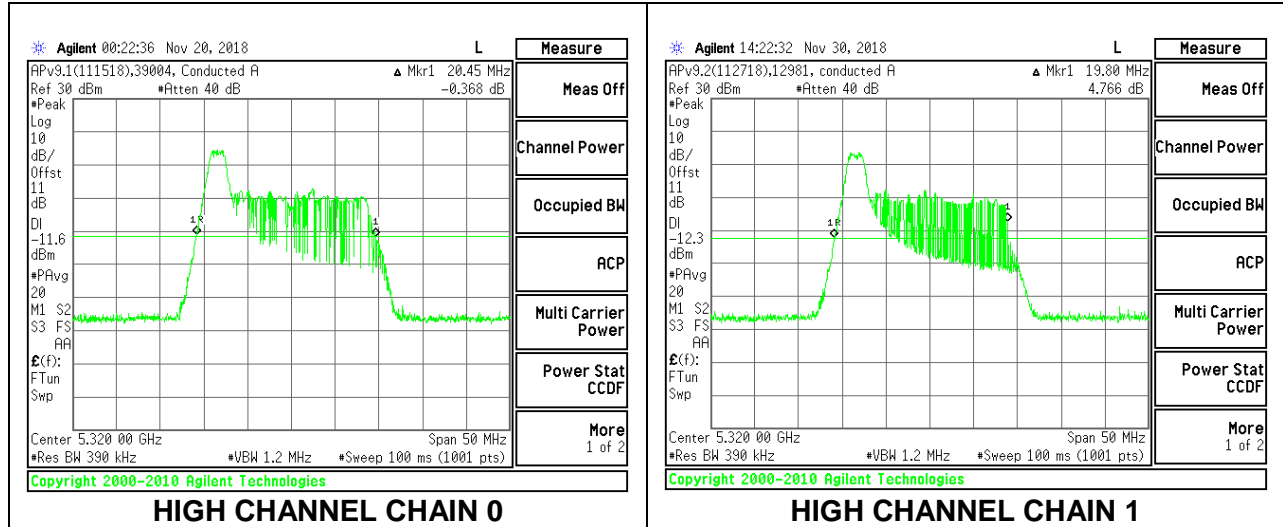

HIGH CHANNEL