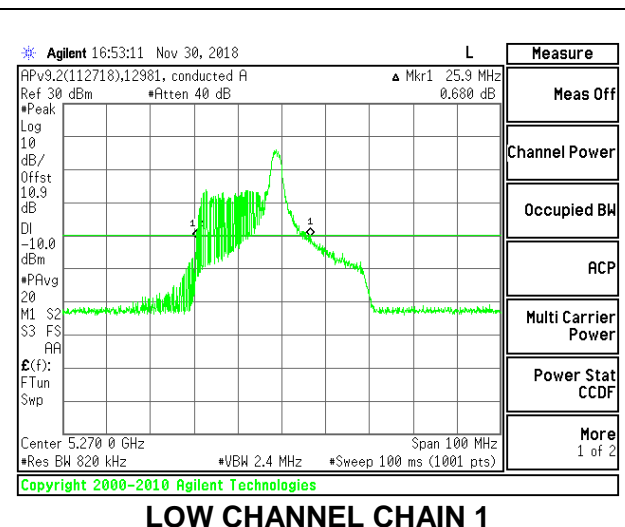

LOW CHANNEL

HIGH CHANNEL

2TX Antenna 1 + Antenna 2 OFDMA MODE – 26-Tones, RU Index 8

Channel	Frequency (MHz)	26 dB Bandwidth Chain 0 (MHz)	26 dB Bandwidth Chain 1 (MHz)
Low	5270	25.60	25.90
High	5310	25.00	24.50

LOW CHANNEL

LOW CHANNEL CHAIN 0

LOW CHANNEL CHAIN 1

HIGH CHANNEL

HIGH CHANNEL CHAIN 0

HIGH CHANNEL CHAIN 1

2TX Antenna 1 + Antenna 2 OFDMA MODE – 26-Tones, RU Index 17

Channel	Frequency (MHz)	26 dB Bandwidth Chain 0 (MHz)	26 dB Bandwidth Chain 1 (MHz)
Low	5270	22.00	19.90
High	5310	21.40	19.90