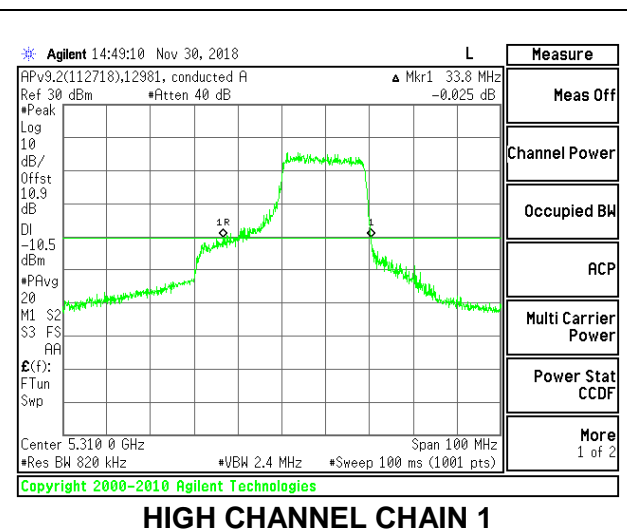

LOW CHANNEL

HIGH CHANNEL

2TX Antenna 1 + Antenna 2 OFDMA MODE – 242-Tones, RU Index 62

Channel	Frequency (MHz)	26 dB Bandwidth Chain 0 (MHz)	26 dB Bandwidth Chain 1 (MHz)
Low	5270	41.60	30.90
High	5310	37.70	33.80

LOW CHANNEL

HIGH CHANNEL

2TX Antenna 1 + Antenna 2 OFDMA MODE – 106-Tones, RU Index 53

Channel	Frequency (MHz)	26 dB Bandwidth Chain 0 (MHz)	26 dB Bandwidth Chain 1 (MHz)
Low	5270	25.70	21.20
High	5310	25.40	21.30