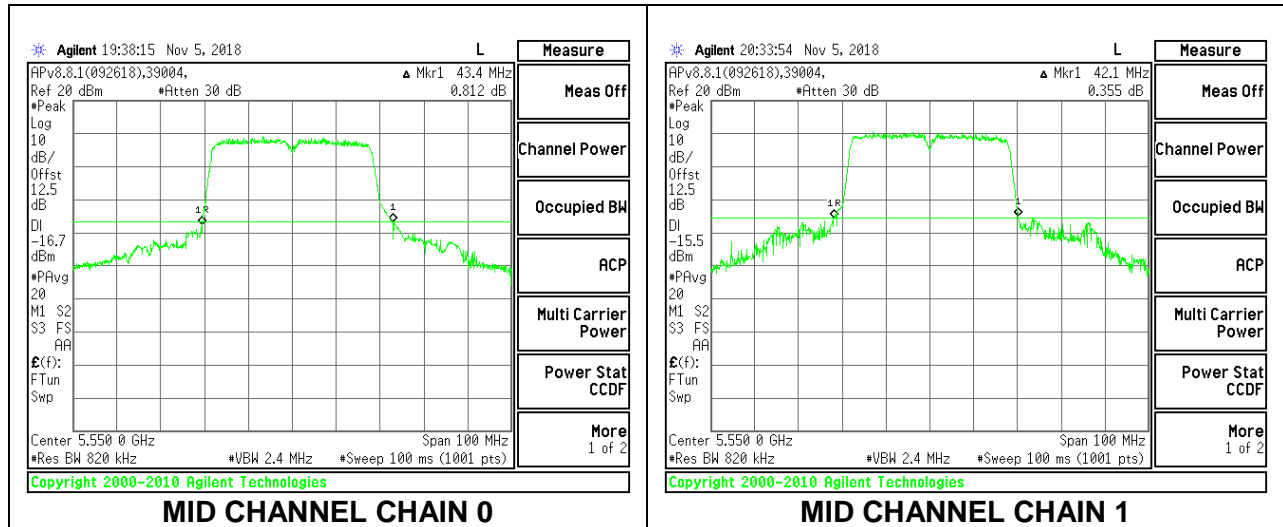

MID CHANNEL