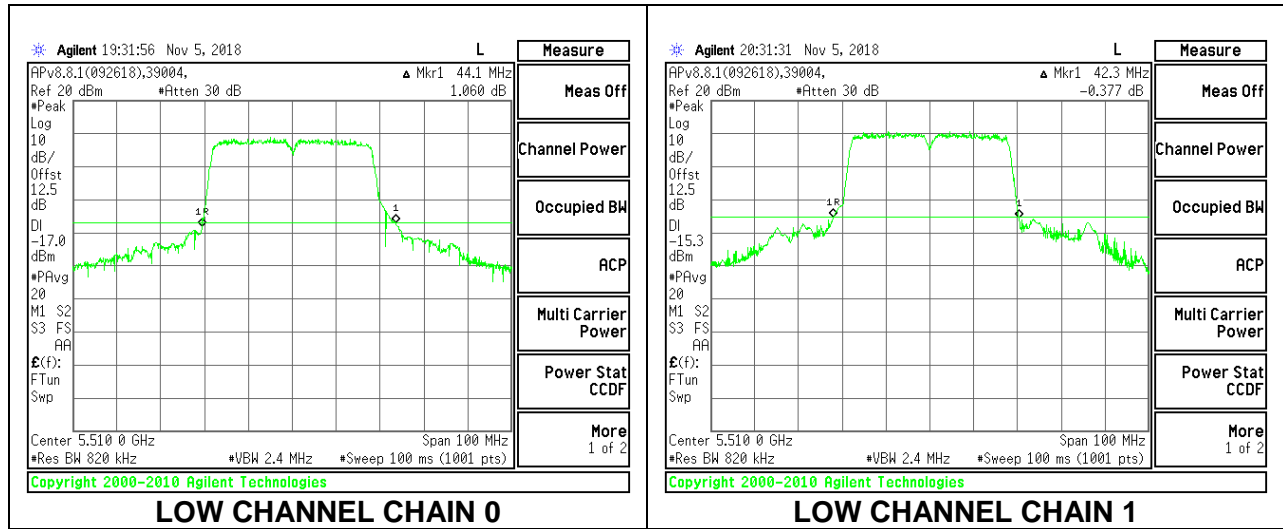

9.2.17. 802.11n HT40 MODE IN THE 5.6 GHz BAND

2TX Antenna 1 + Antenna 2 CDD MODE

Channel	Frequency (MHz)	26 dB Bandwidth Chain 0 (MHz)	26 dB Bandwidth Chain 1 (MHz)
Low	5510	44.10	42.30
Mid	5550	43.40	42.10
High	5670	42.80	53.60
142	5710	43.40	51.10

LOW CHANNEL