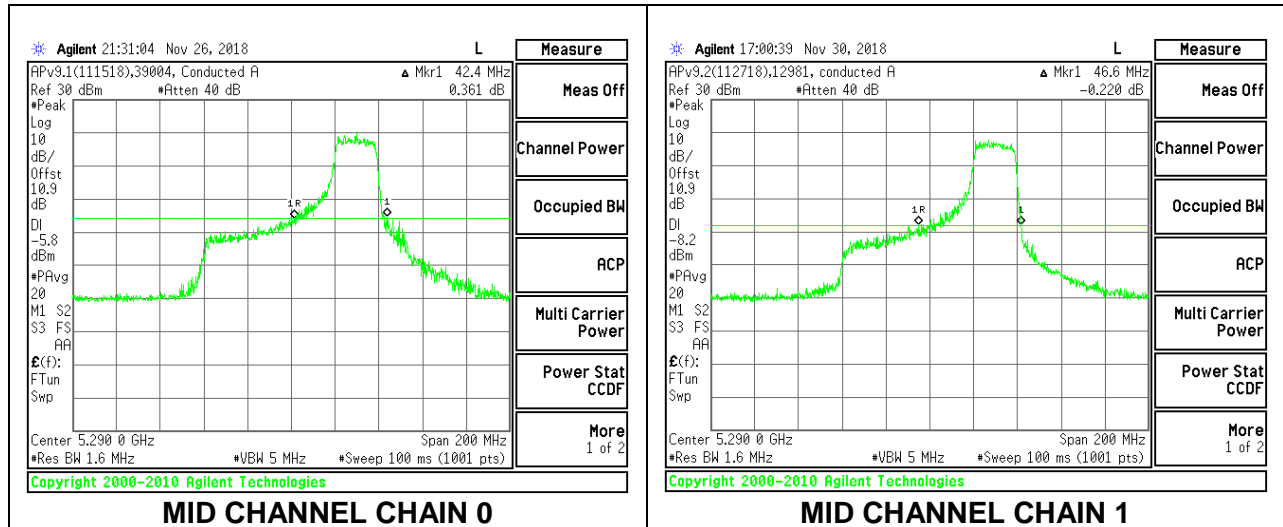

2TX Antenna 1 + Antenna 2 OFDMA MODE – 242-Tones, RU Index 64

Channel	Frequency (MHz)	26 dB Bandwidth Chain 0 (MHz)	26 dB Bandwidth Chain 1 (MHz)
Mid	5290	42.40	46.60

MID CHANNEL