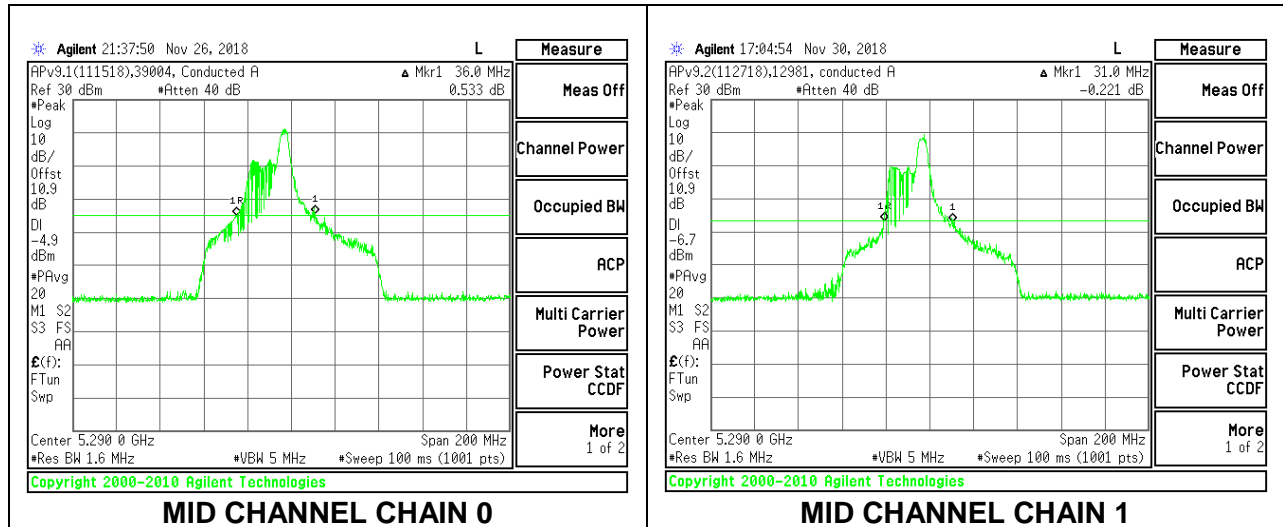

2TX Antenna 1 + Antenna 2 OFDMA MODE – 52-Tones, RU Index 44

Channel	Frequency (MHz)	26 dB Bandwidth Chain 0 (MHz)	26 dB Bandwidth Chain 1 (MHz)
Mid	5290	36.00	31.00

MID CHANNEL