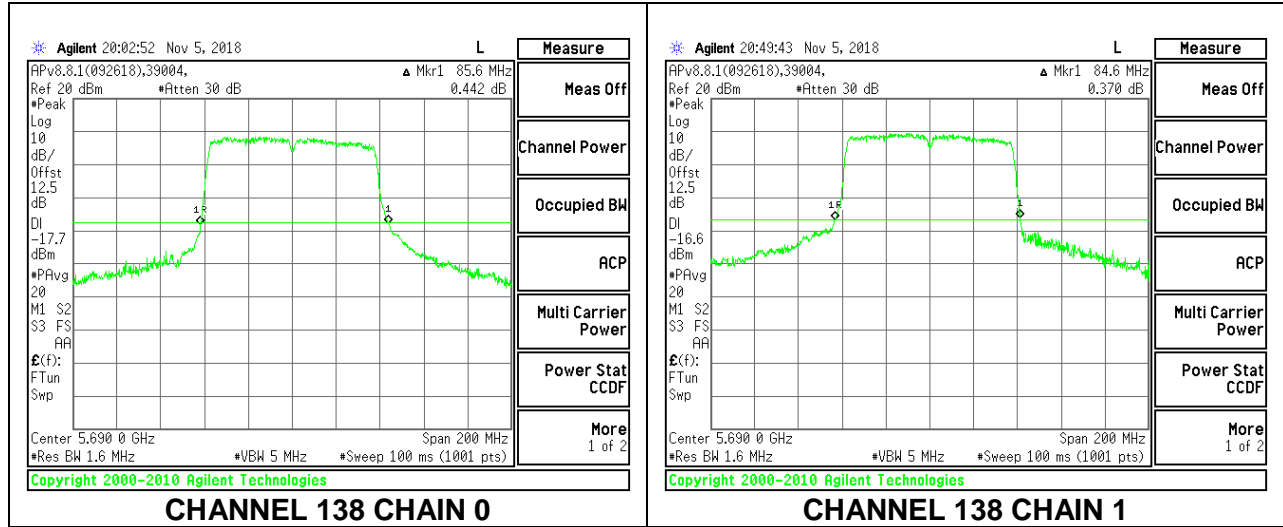

LOW CHANNEL

LOW CHANNEL CHAIN 0

LOW CHANNEL CHAIN 1

HIGH CHANNEL

HIGH CHANNEL CHAIN 0

HIGH CHANNEL CHAIN 1

CHANNEL 138

9.2.19. 802.11ax HE20 MODE IN THE 5.6 GHz BAND