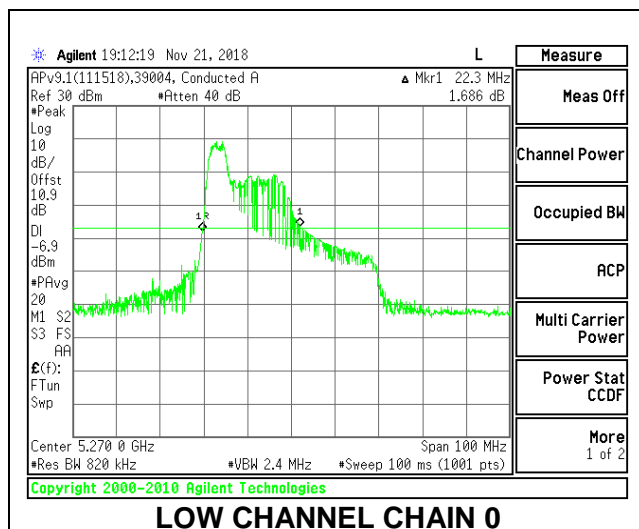

LOW CHANNEL

HIGH CHANNEL

2TX Antenna 1 + Antenna 2 OFDMA MODE – 52-Tones, RU Index 37

Channel	Frequency (MHz)	26 dB Bandwidth Chain 0 (MHz)	26 dB Bandwidth Chain 1 (MHz)
Low	5270	22.30	20.60
High	5310	22.90	20.60

LOW CHANNEL

LOW CHANNEL CHAIN 0

LOW CHANNEL CHAIN 1

HIGH CHANNEL

HIGH CHANNEL CHAIN 0

HIGH CHANNEL CHAIN 1

2TX Antenna 1 + Antenna 2 OFDMA MODE – 52-Tones, RU Index 40

Channel	Frequency (MHz)	26 dB Bandwidth Chain 0 (MHz)	26 dB Bandwidth Chain 1 (MHz)
Low	5270	26.50	25.60
High	5310	25.60	25.70