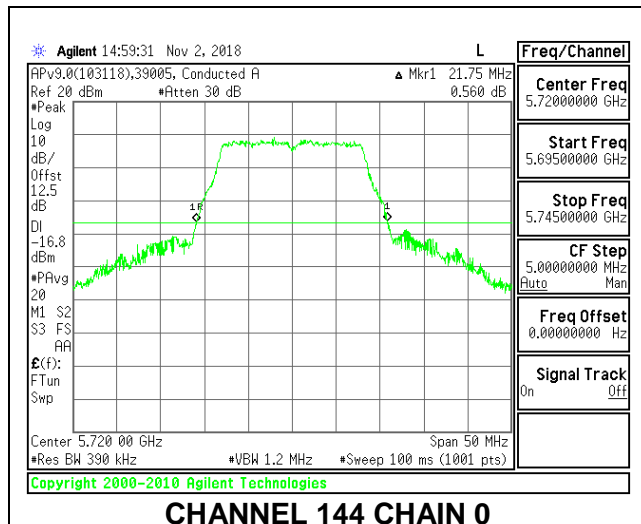

Channel	Frequency (MHz)	26 dB Bandwidth Chain 0 (MHz)	26 dB Bandwidth Chain 1 (MHz)
Mid	5290	27.00	22.00

MID CHANNEL

9.2.15. 802.11a MODE IN THE 5.6 GHz BAND

2TX Antenna 1 + Antenna 2 CDD MODE

Channel	Frequency (MHz)	26 dB Bandwidth	
		Chain 0 (MHz)	Chain 1 (MHz)
Low	5500	21.85	21.95
Mid	5580	21.85	24.30
High	5700	22.05	25.30
144	5720	21.75	25.75

LOW CHANNEL

MID CHANNEL

HIGH CHANNEL

CHANNEL 144

9.2.16. 802.11n HT20 MODE IN THE 5.6 GHz BAND

2TX Antenna 1 + Antenna 2 CDD MODE

Channel	Frequency (MHz)	26 dB Bandwidth	
		Chain 0 (MHz)	Chain 1 (MHz)
Low	5500	22.55	23.65
Mid	5580	22.90	26.55
High	5700	23.95	28.30
144	5720	23.90	28.90