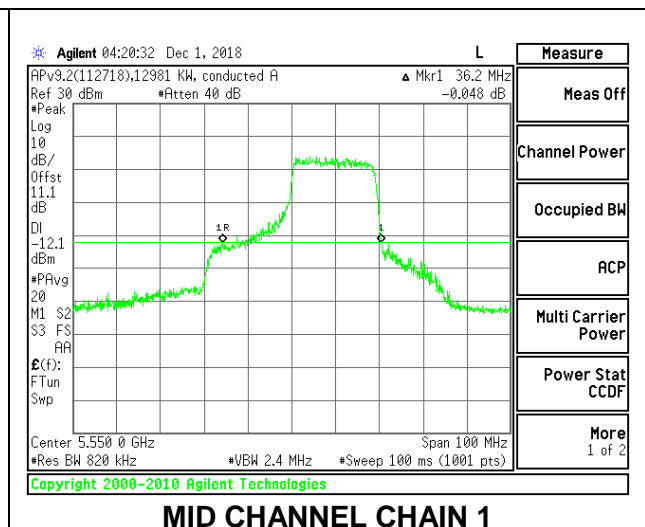

MID CHANNEL