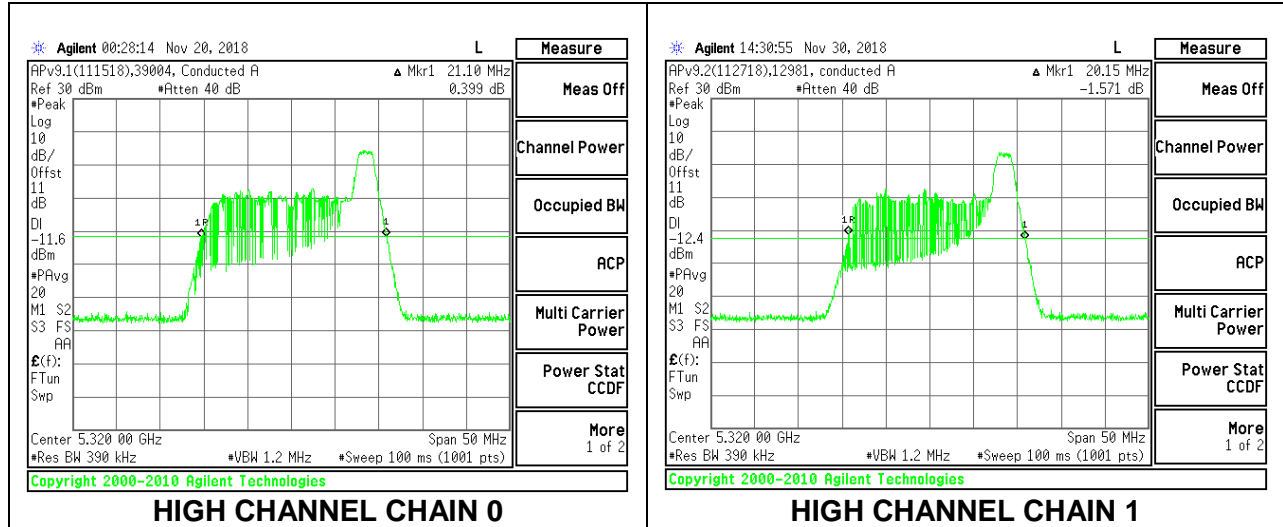

LOW CHANNEL

MID CHANNEL

HIGH CHANNEL

2TX Antenna 1 + Antenna 2 OFDMA MODE – 26-Tones, RU Index 8

Channel	Frequency (MHz)	26 dB Bandwidth Chain 0 (MHz)	26 dB Bandwidth Chain 1 (MHz)
Low	5260	21.05	20.25
Mid	5300	20.90	20.20
High	5320	21.10	20.15

LOW CHANNEL

MID CHANNEL

HIGH CHANNEL

9.2.13. 802.11ax HE40 MODE IN THE 5.3 GHz BAND

2TX Antenna 1 + Antenna 2 OFDMA MODE – 484-Tones, RU Index 65

Channel	Frequency (MHz)	26 dB Bandwidth Chain 0 (MHz)	26 dB Bandwidth Chain 1 (MHz)
Low	5270	41.80	42.30
High	5310	41.40	41.90