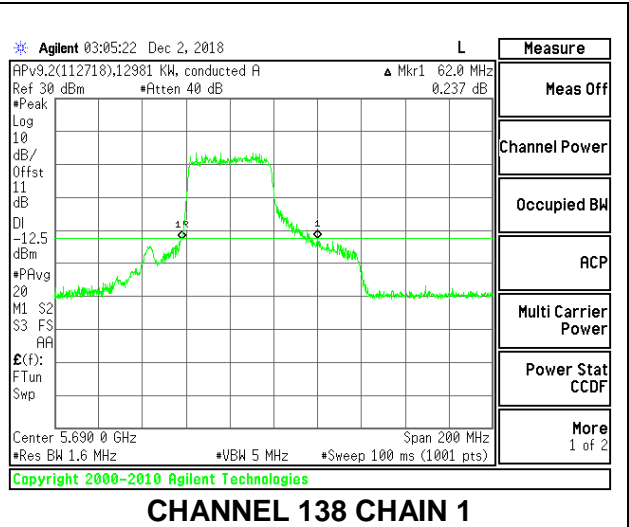

CHANNEL 138