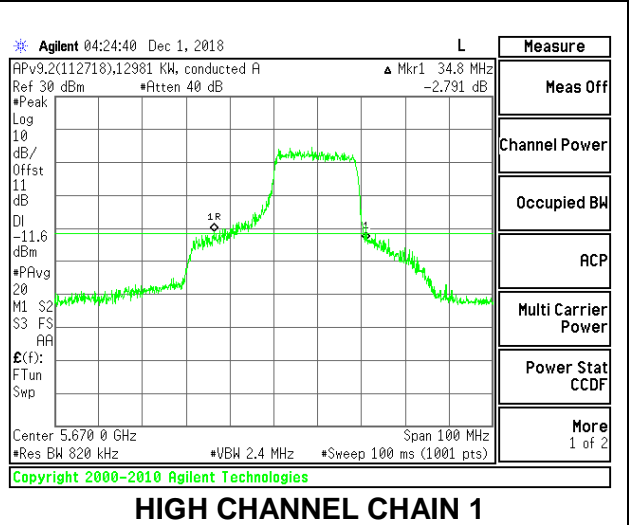

HIGH CHANNEL