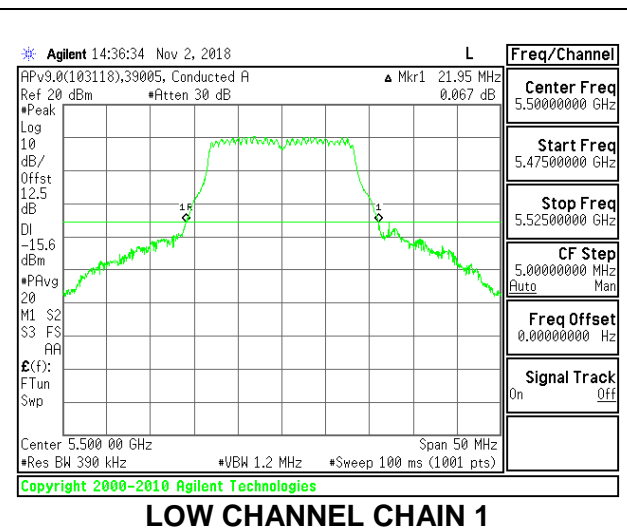

9.2.15. 802.11a MODE IN THE 5.6 GHz BAND

2TX Antenna 1 + Antenna 2 CDD MODE

Channel	Frequency (MHz)	26 dB Bandwidth	
		Chain 0 (MHz)	Chain 1 (MHz)
Low	5500	21.85	21.95
Mid	5580	21.85	24.30
High	5700	22.05	25.30
144	5720	21.75	25.75

LOW CHANNEL