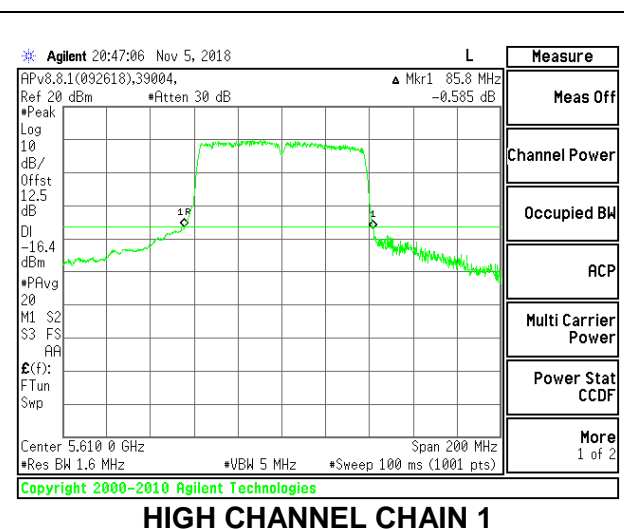

LOW CHANNEL

LOW CHANNEL CHAIN 0

LOW CHANNEL CHAIN 1

HIGH CHANNEL

HIGH CHANNEL CHAIN 0

HIGH CHANNEL CHAIN 1

CHANNEL 138

9.2.19. 802.11ax HE20 MODE IN THE 5.6 GHz BAND