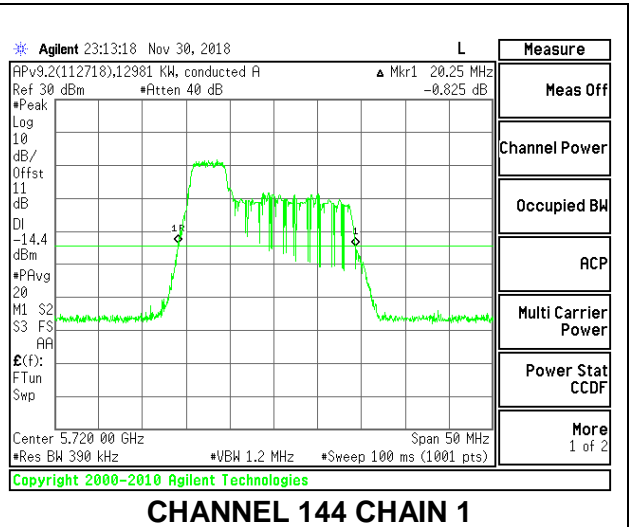

LOW CHANNEL

MID CHANNEL

HIGH CHANNEL

CHANNEL 144

2TX Antenna 1 + Antenna 2 OFDMA MODE – 52-Tones, RU Index 38

Channel	Frequency (MHz)	26 dB Bandwidth Chain 0 (MHz)	26 dB Bandwidth Chain 1 (MHz)
Low	5500	20.45	19.10
Mid	5580	20.50	19.00
High	5700	20.55	19.15
144	5720	20.6	18.90