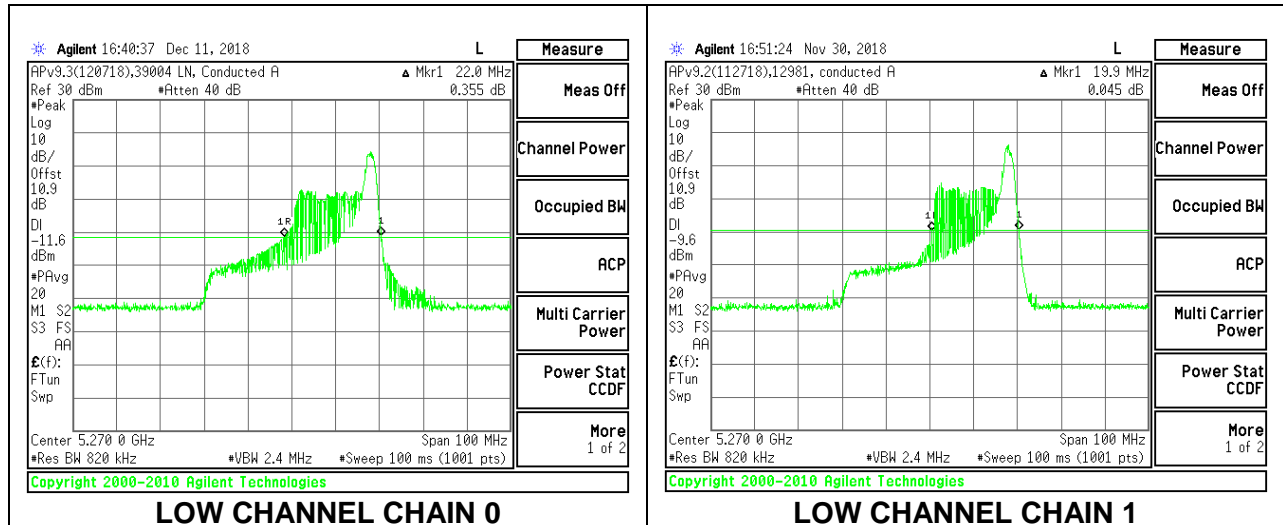

LOW CHANNEL

LOW CHANNEL CHAIN 0

LOW CHANNEL CHAIN 1

HIGH CHANNEL

HIGH CHANNEL CHAIN 0

HIGH CHANNEL CHAIN 1

2TX Antenna 1 + Antenna 2 OFDMA MODE – 26-Tones, RU Index 17

Channel	Frequency (MHz)	26 dB Bandwidth Chain 0 (MHz)	26 dB Bandwidth Chain 1 (MHz)
Low	5270	22.00	19.90
High	5310	21.40	19.90

LOW CHANNEL

HIGH CHANNEL

9.2.14. 802.11ax HE80 MODE IN THE 5.3 GHz BAND

2TX Antenna 1 + Antenna 2 OFDMA MODE – 996-Tones, RU Index 67

Channel	Frequency (MHz)	26 dB Bandwidth Chain 0 (MHz)	26 dB Bandwidth Chain 1 (MHz)
Mid	5290	84.20	84.80