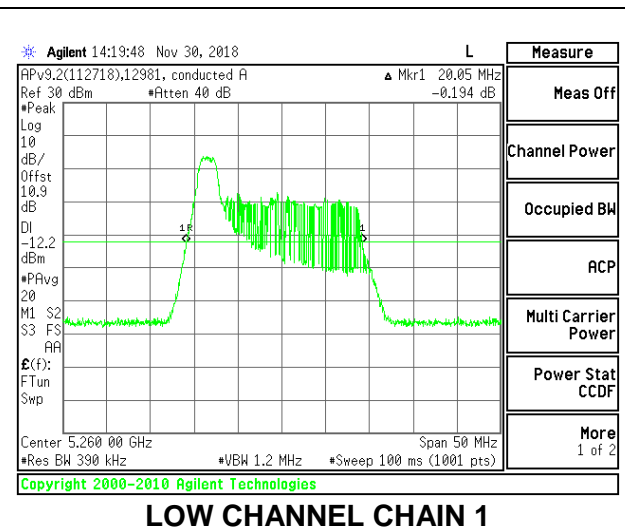

2TX Antenna 1 + Antenna 2 OFDMA MODE – 26-Tones, RU Index 0

Channel	Frequency (MHz)	26 dB Bandwidth Chain 0 (MHz)	26 dB Bandwidth Chain 1 (MHz)
Low	5260	20.50	20.05
Mid	5300	20.50	19.95
High	5320	20.45	19.80

LOW CHANNEL