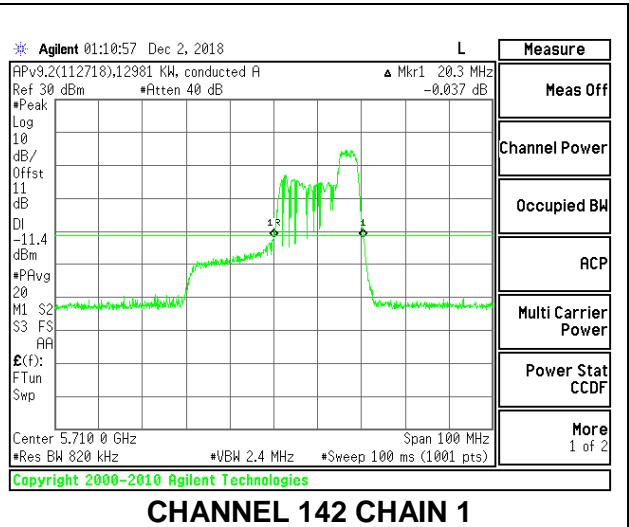

LOW CHANNEL

MID CHANNEL

HIGH CHANNEL

CHANNEL 142

2TX Antenna 1 + Antenna 2 OFDMA MODE – 26-Tones, RU Index 0

Channel	Frequency (MHz)	26 dB Bandwidth Chain 0 (MHz)	26 dB Bandwidth Chain 1 (MHz)
Low	5510	21.30	20.00
Mid	5550	21.60	20.30
High	5670	21.20	19.90
142	5710	21.20	20.50