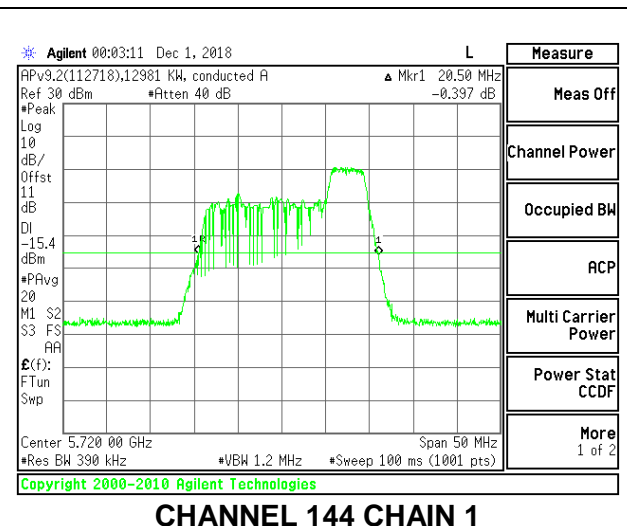

LOW CHANNEL

MID CHANNEL

HIGH CHANNEL

CHANNEL 144

2TX Antenna 1 + Antenna 2 OFDMA MODE – 26-Tones, RU Index 0

Channel	Frequency (MHz)	26 dB Bandwidth Chain 0 (MHz)	26 dB Bandwidth Chain 1 (MHz)
Low	5500	20.40	20.00
Mid	5580	20.45	19.80
High	5700	20.45	19.95
144	5720	20.6	19.90