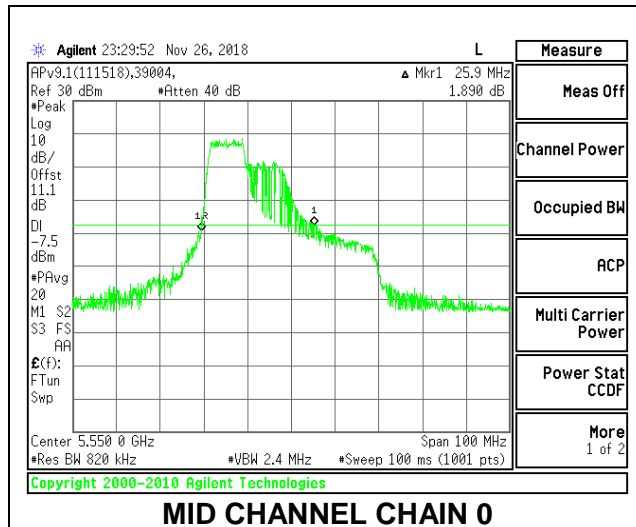

MID CHANNEL