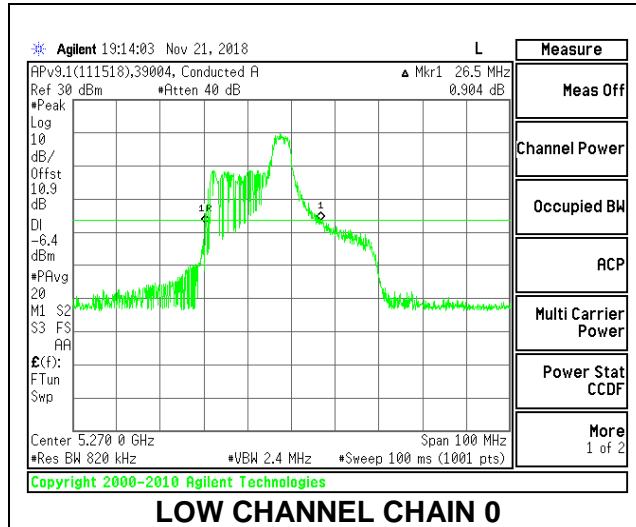

LOW CHANNEL

LOW CHANNEL CHAIN 0

LOW CHANNEL CHAIN 1

HIGH CHANNEL

HIGH CHANNEL CHAIN 0

HIGH CHANNEL CHAIN 1

2TX Antenna 1 + Antenna 2 OFDMA MODE – 52-Tones, RU Index 40

Channel	Frequency (MHz)	26 dB Bandwidth Chain 0 (MHz)	26 dB Bandwidth Chain 1 (MHz)
Low	5270	26.50	25.60
High	5310	25.60	25.70

LOW CHANNEL

LOW CHANNEL CHAIN 0

LOW CHANNEL CHAIN 1

HIGH CHANNEL

HIGH CHANNEL CHAIN 0

HIGH CHANNEL CHAIN 1

2TX Antenna 1 + Antenna 2 OFDMA MODE – 52-Tones, RU Index 44

Channel	Frequency (MHz)	26 dB Bandwidth Chain 0 (MHz)	26 dB Bandwidth Chain 1 (MHz)
Low	5270	24.50	20.10
High	5310	24.30	20.00