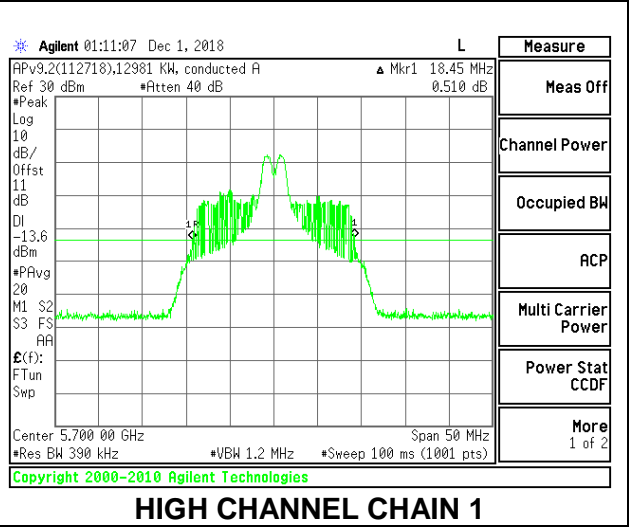

HIGH CHANNEL