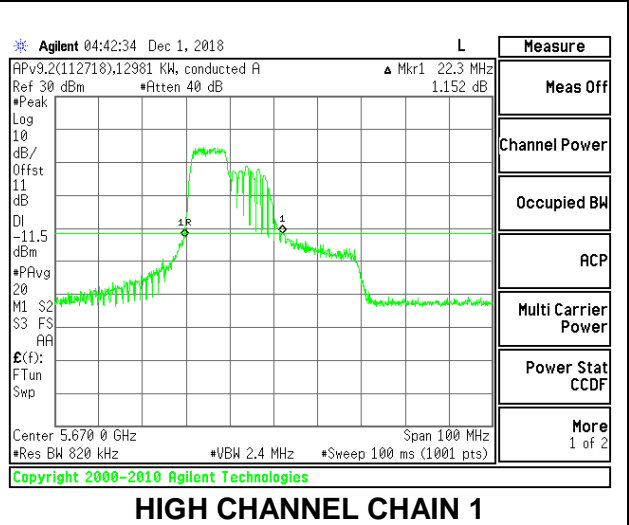

HIGH CHANNEL