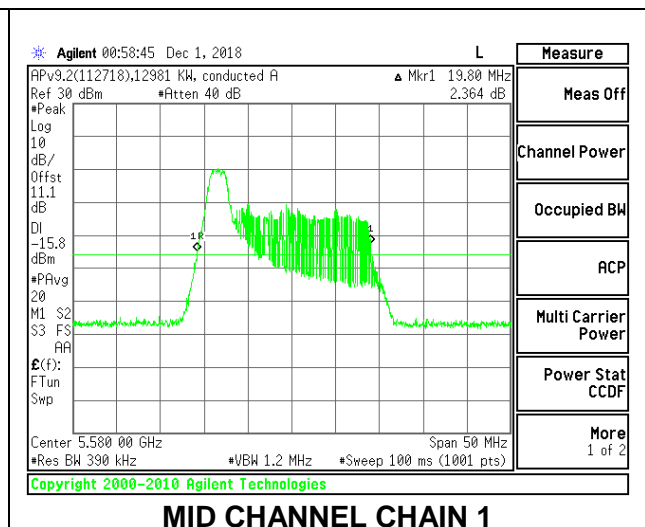

MID CHANNEL