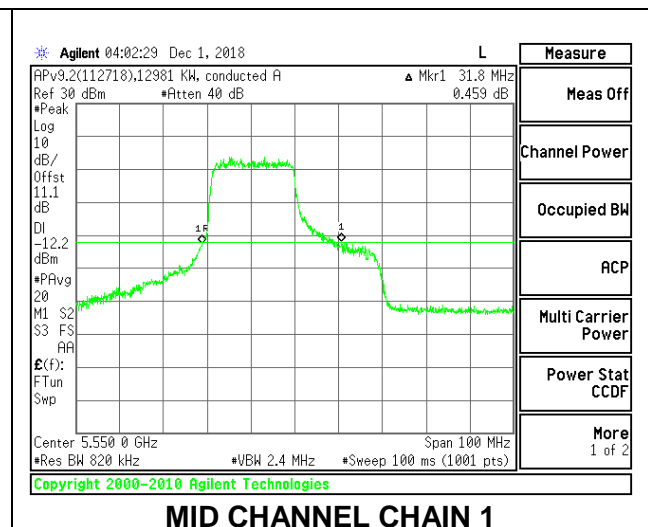

MID CHANNEL