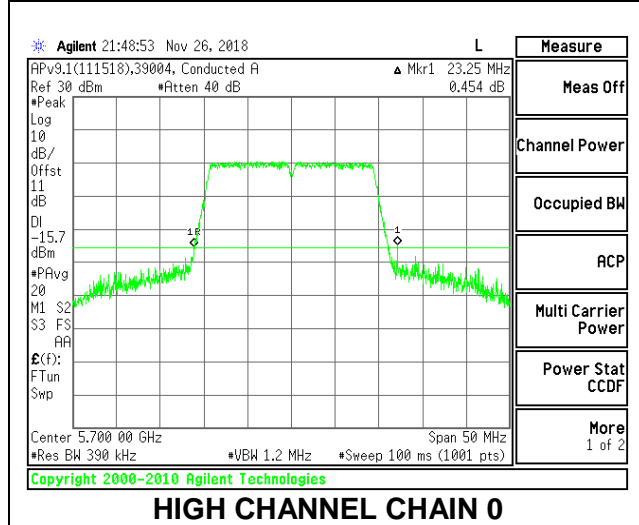

HIGH CHANNEL