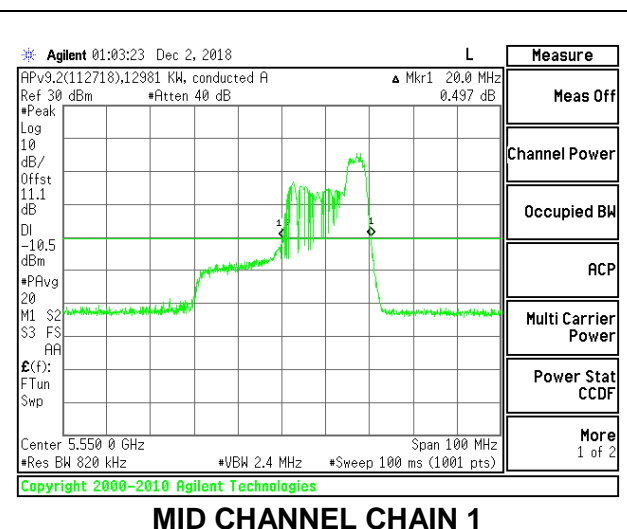

MID CHANNEL