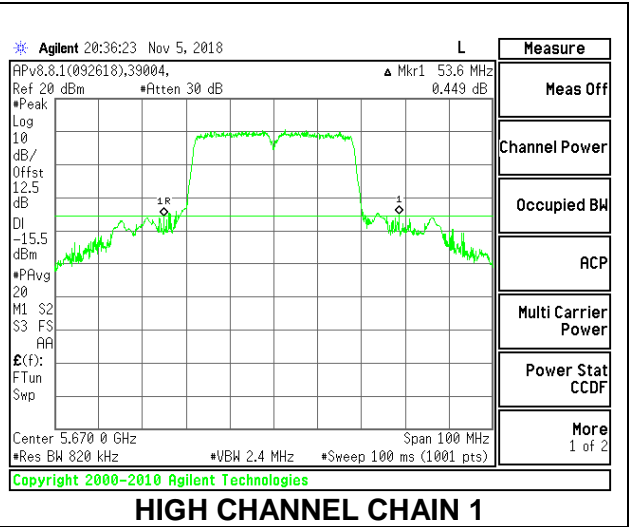

LOW CHANNEL

MID CHANNEL

HIGH CHANNEL

CHANNEL 144

9.2.17. 802.11n HT40 MODE IN THE 5.6 GHz BAND

2TX Antenna 1 + Antenna 2 CDD MODE

Channel	Frequency (MHz)	26 dB Bandwidth Chain 0 (MHz)	26 dB Bandwidth Chain 1 (MHz)
Low	5510	44.10	42.30
Mid	5550	43.40	42.10
High	5670	42.80	53.60
142	5710	43.40	51.10

LOW CHANNEL

MID CHANNEL

HIGH CHANNEL

CHANNEL 142

9.2.18. 802.11ac VHT80 MODE IN THE 5.6 GHz BAND

2TX Antenna 1 + Antenna 2 CDD MODE

Channel	Frequency (MHz)	26 dB Bandwidth	
		Chain 0 (MHz)	Chain 1 (MHz)
Low	5530	85.20	85.60
High	5610	85.40	85.80
138	5690	85.60	84.60