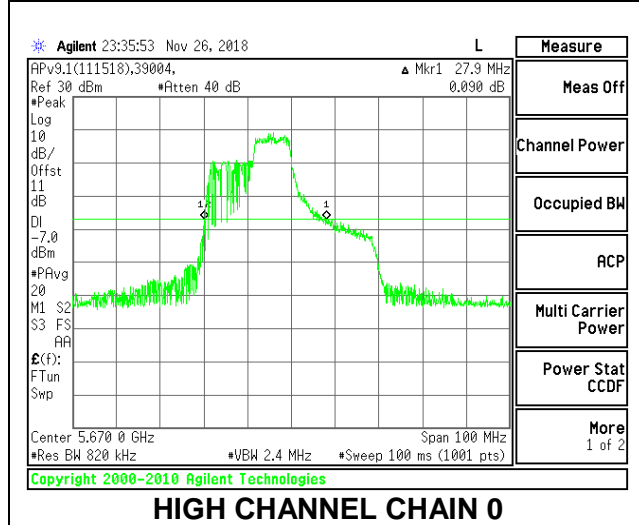

HIGH CHANNEL