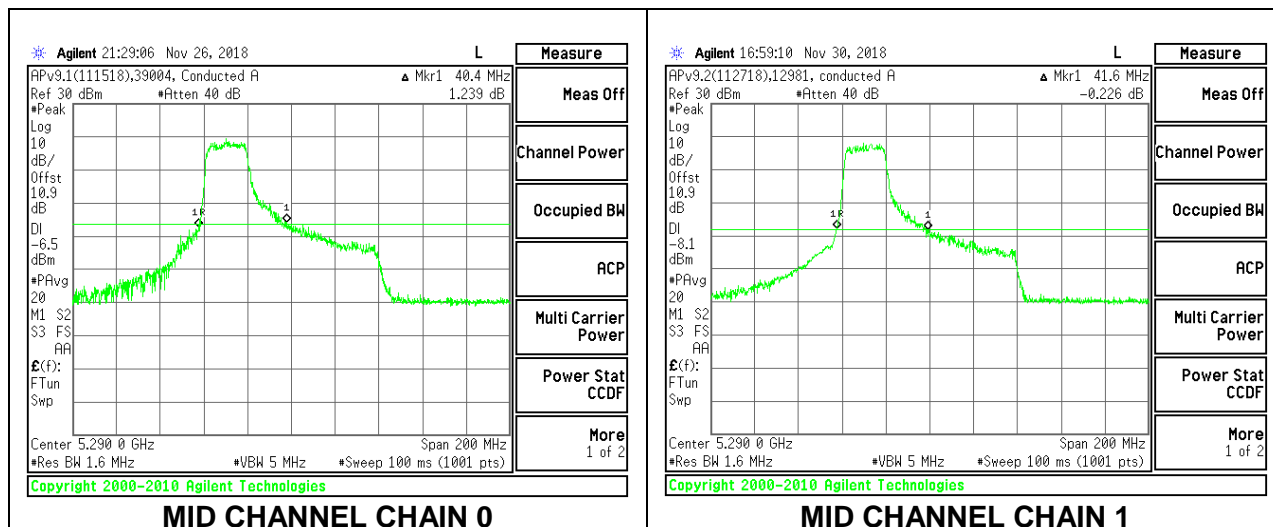

2TX Antenna 1 + Antenna 2 OFDMA MODE – 242-Tones, RU Index 61

Channel	Frequency (MHz)	26 dB Bandwidth Chain 0 (MHz)	26 dB Bandwidth Chain 1 (MHz)
Mid	5290	40.40	41.60

MID CHANNEL