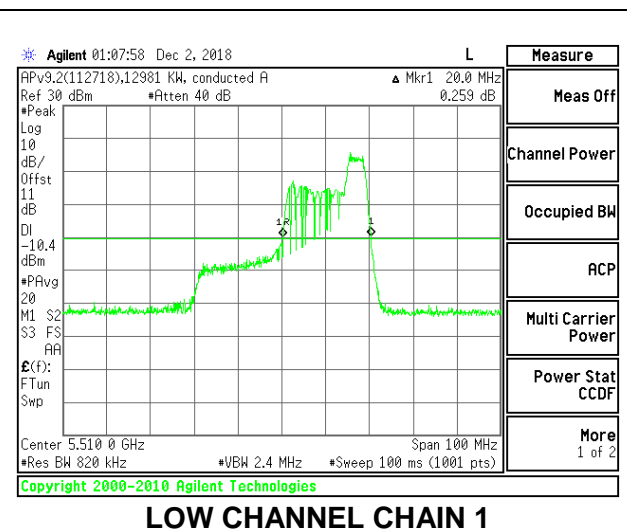

2TX Antenna 1 + Antenna 2 OFDMA MODE – 52-Tones, RU Index 44

Channel	Frequency (MHz)	26 dB Bandwidth Chain 0 (MHz)	26 dB Bandwidth Chain 1 (MHz)
Low	5510	23.60	20.00
Mid	5550	24.40	20.00
High	5670	23.70	20.00
142	5710	24.5	20.30

LOW CHANNEL