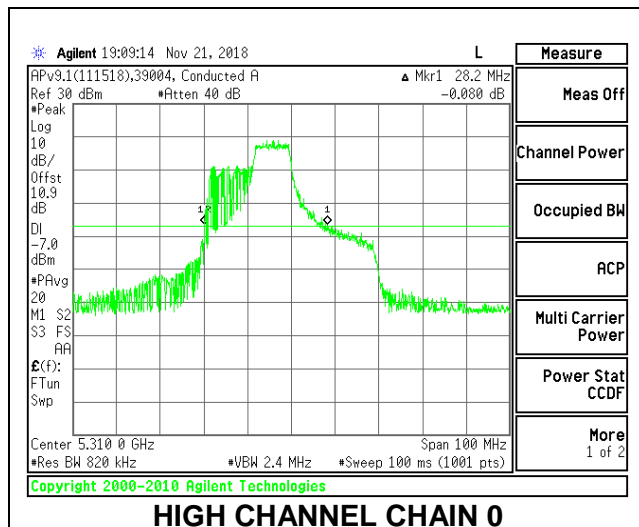

HIGH CHANNEL