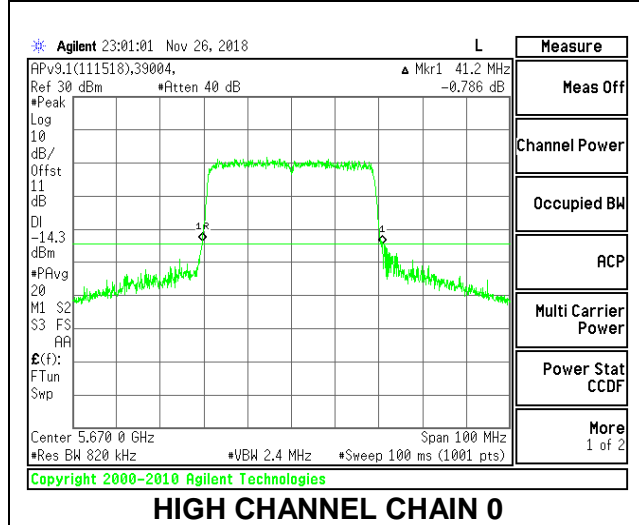

HIGH CHANNEL