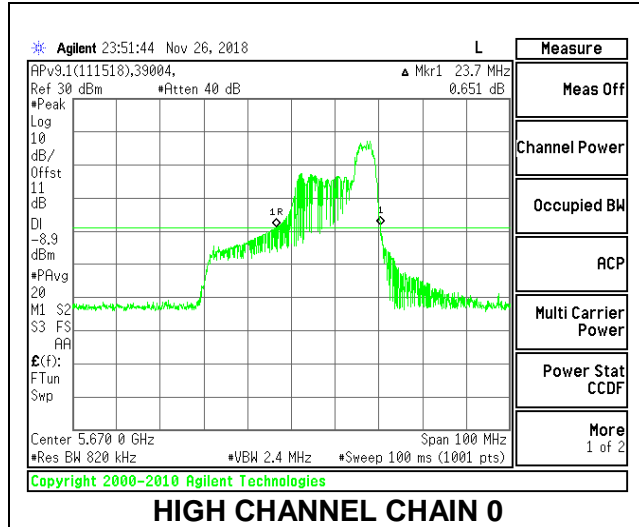

HIGH CHANNEL