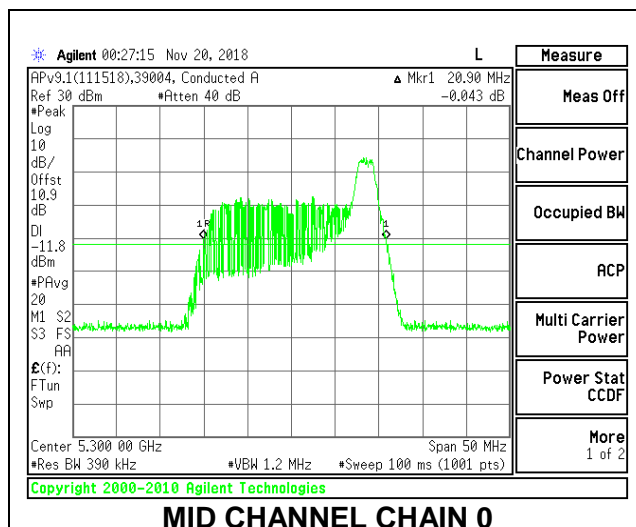

LOW CHANNEL

MID CHANNEL

HIGH CHANNEL

2TX Antenna 1 + Antenna 2 OFDMA MODE – 26-Tones, RU Index 8

Channel	Frequency (MHz)	26 dB Bandwidth Chain 0 (MHz)	26 dB Bandwidth Chain 1 (MHz)
Low	5260	21.05	20.25
Mid	5300	20.90	20.20
High	5320	21.10	20.15

LOW CHANNEL

MID CHANNEL

HIGH CHANNEL

9.2.13. 802.11ax HE40 MODE IN THE 5.3 GHz BAND

2TX Antenna 1 + Antenna 2 OFDMA MODE – 484-Tones, RU Index 65

Channel	Frequency (MHz)	26 dB Bandwidth Chain 0 (MHz)	26 dB Bandwidth Chain 1 (MHz)
Low	5270	41.80	42.30
High	5310	41.40	41.90