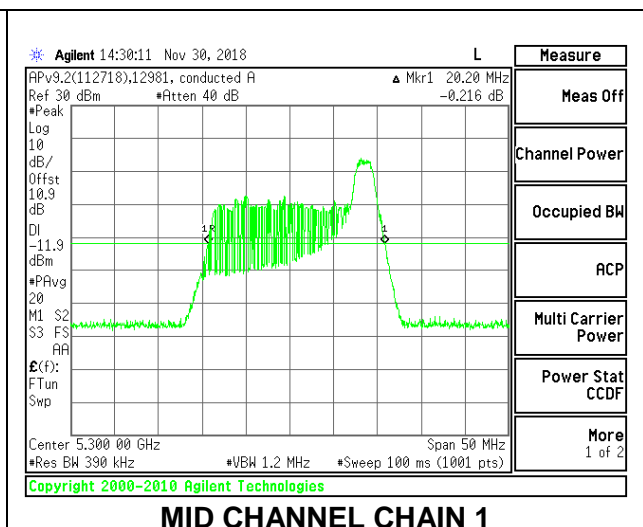

LOW CHANNEL

MID CHANNEL

HIGH CHANNEL

2TX Antenna 1 + Antenna 2 OFDMA MODE – 26-Tones, RU Index 8

Channel	Frequency (MHz)	26 dB Bandwidth Chain 0 (MHz)	26 dB Bandwidth Chain 1 (MHz)
Low	5260	21.05	20.25
Mid	5300	20.90	20.20
High	5320	21.10	20.15

LOW CHANNEL

MID CHANNEL

HIGH CHANNEL

9.2.13. 802.11ax HE40 MODE IN THE 5.3 GHz BAND

2TX Antenna 1 + Antenna 2 OFDMA MODE – 484-Tones, RU Index 65

Channel	Frequency (MHz)	26 dB Bandwidth Chain 0 (MHz)	26 dB Bandwidth Chain 1 (MHz)
Low	5270	41.80	42.30
High	5310	41.40	41.90