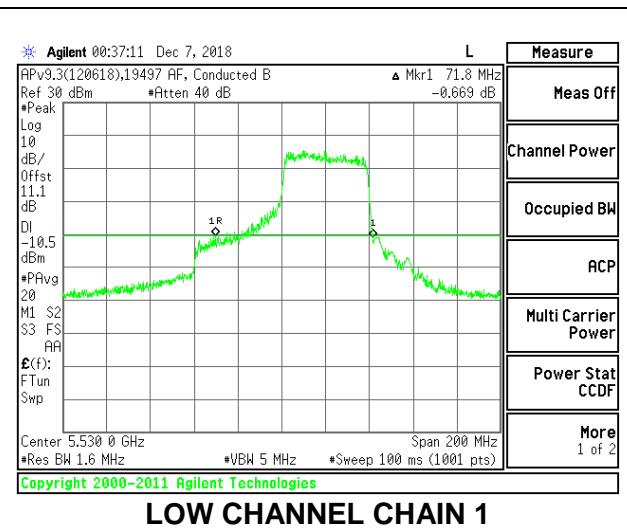

2TX Antenna 1 + Antenna 2 OFDMA MODE – 484-Tones, RU Index 66

Channel	Frequency (MHz)	26 dB Bandwidth Chain 0 (MHz)	26 dB Bandwidth Chain 1 (MHz)
Low	5530	71.40	71.80
High	5610	66.40	72.00
138	5690	74.20	69.20

LOW CHANNEL