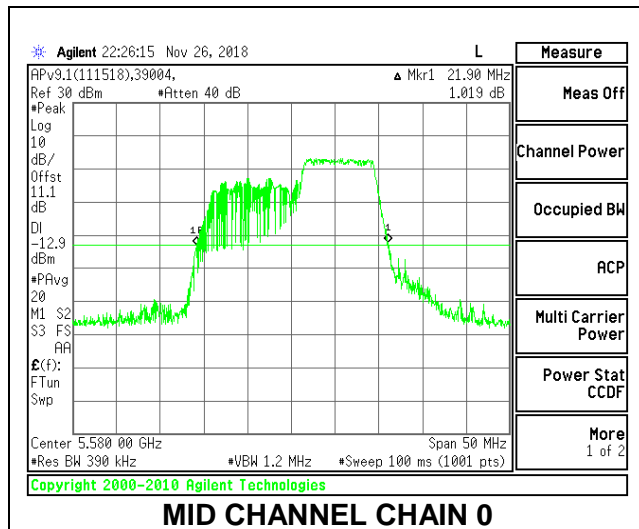

MID CHANNEL