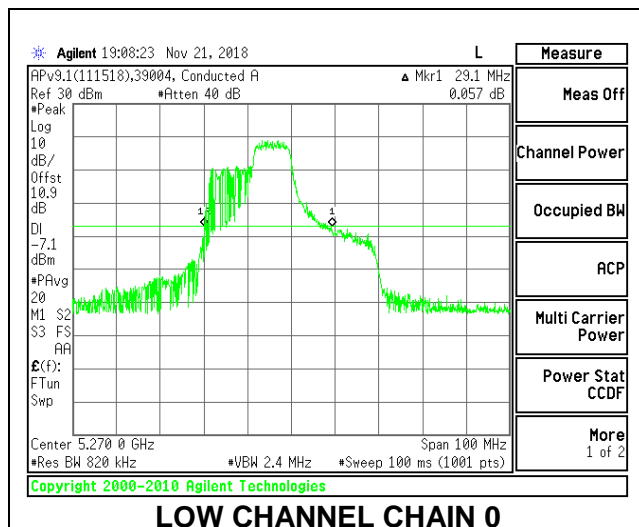

LOW CHANNEL

HIGH CHANNEL

2TX Antenna 1 + Antenna 2 OFDMA MODE – 106-Tones, RU Index 54

Channel	Frequency (MHz)	26 dB Bandwidth Chain 0 (MHz)	26 dB Bandwidth Chain 1 (MHz)
Low	5270	29.10	27.90
High	5310	28.20	28.10

LOW CHANNEL

HIGH CHANNEL

2TX Antenna 1 + Antenna 2 OFDMA MODE – 106-Tones, RU Index 56

Channel	Frequency (MHz)	26 dB Bandwidth Chain 0 (MHz)	26 dB Bandwidth Chain 1 (MHz)
Low	5270	28.30	21.50
High	5310	28.20	20.70