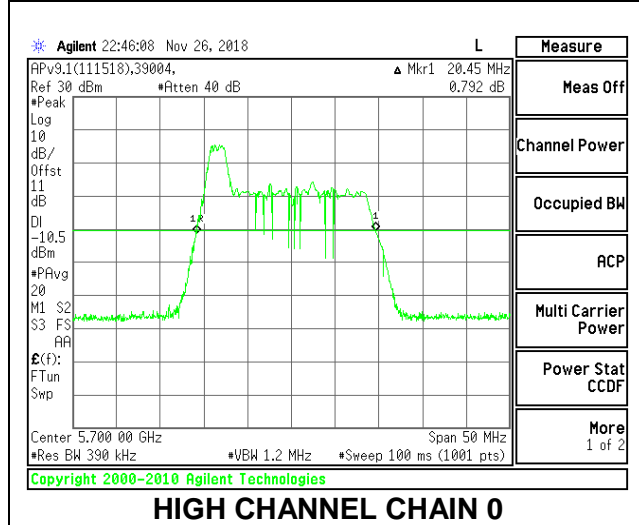

HIGH CHANNEL