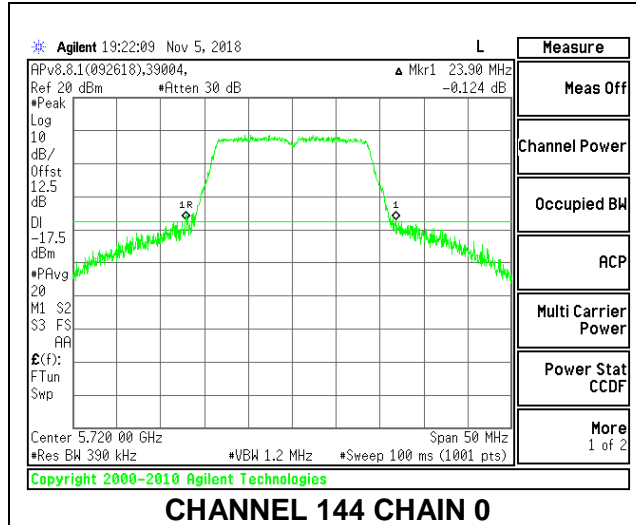

LOW CHANNEL

MID CHANNEL

HIGH CHANNEL

CHANNEL 144

9.2.17. 802.11n HT40 MODE IN THE 5.6 GHz BAND

2TX Antenna 1 + Antenna 2 CDD MODE

Channel	Frequency (MHz)	26 dB Bandwidth Chain 0 (MHz)	26 dB Bandwidth Chain 1 (MHz)
Low	5510	44.10	42.30
Mid	5550	43.40	42.10
High	5670	42.80	53.60
142	5710	43.40	51.10