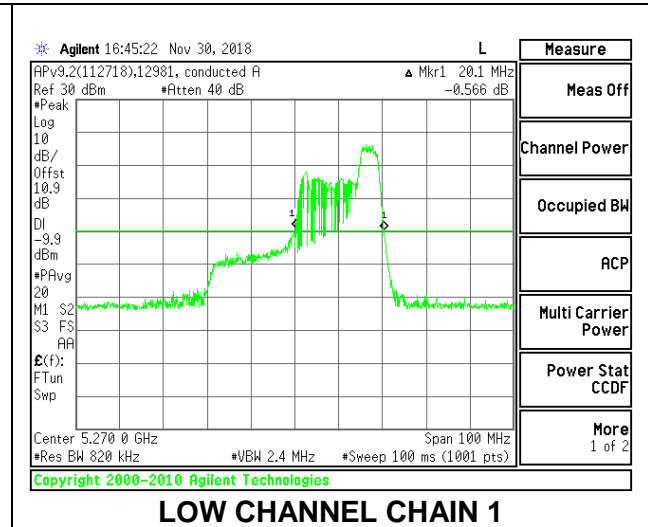

2TX Antenna 1 + Antenna 2 OFDMA MODE – 52-Tones, RU Index 44

Channel	Frequency (MHz)	26 dB Bandwidth Chain 0 (MHz)	26 dB Bandwidth Chain 1 (MHz)
Low	5270	24.50	20.10
High	5310	24.30	20.00

LOW CHANNEL