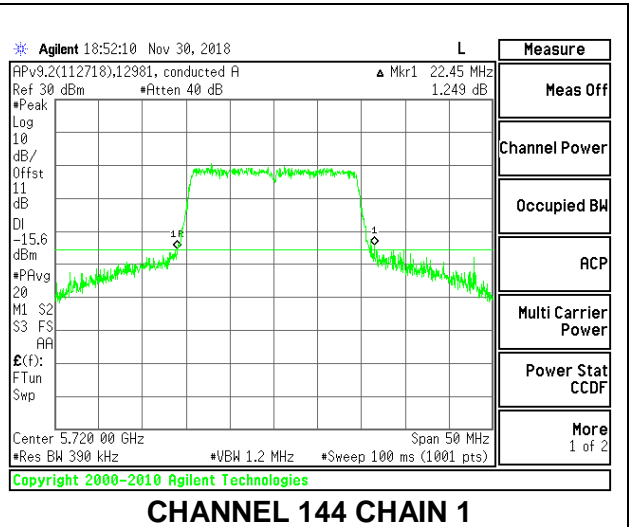

LOW CHANNEL

MID CHANNEL

HIGH CHANNEL

CHANNEL 144

2TX Antenna 1 + Antenna 2 OFDMA MODE – 106-Tones, RU Index 53

Channel	Frequency (MHz)	26 dB Bandwidth Chain 0 (MHz)	26 dB Bandwidth Chain 1 (MHz)
Low	5500	21.50	20.55
Mid	5580	21.45	20.40
High	5700	21.50	20.50
144	5720	21.45	20.45