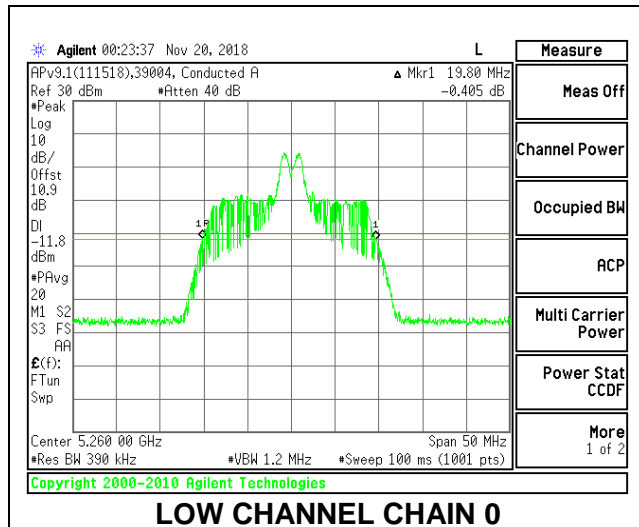

2TX Antenna 1 + Antenna 2 OFDMA MODE – 26-Tones, RU Index 4

Channel	Frequency (MHz)	26 dB Bandwidth Chain 0 (MHz)	26 dB Bandwidth Chain 1 (MHz)
Low	5260	19.80	18.50
Mid	5300	19.65	18.35
High	5320	19.80	18.50

LOW CHANNEL