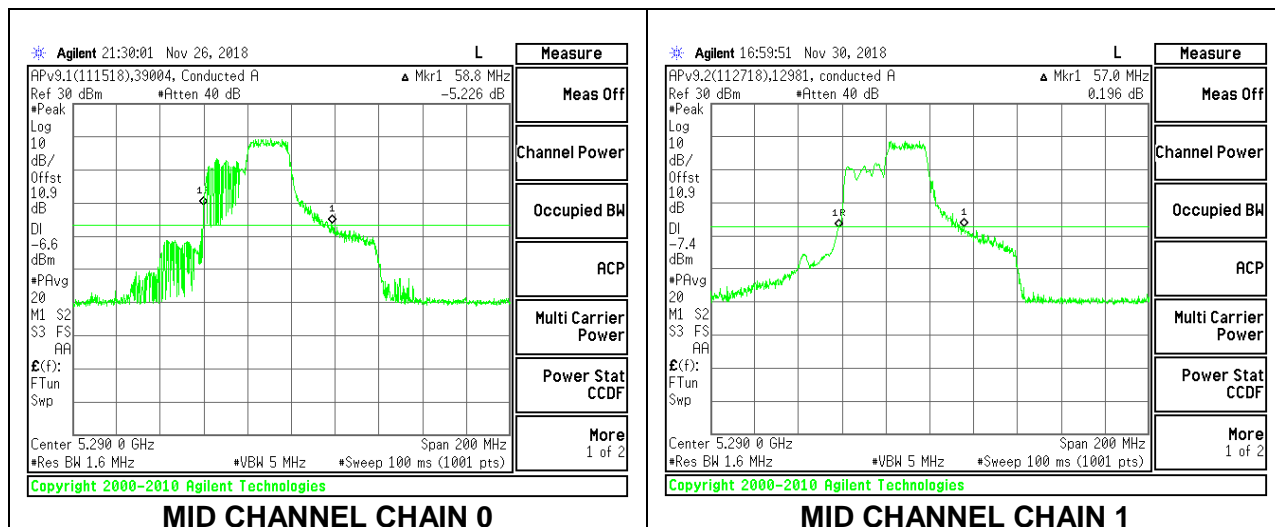

2TX Antenna 1 + Antenna 2 OFDMA MODE – 242-Tones, RU Index 62

Channel	Frequency (MHz)	26 dB Bandwidth Chain 0 (MHz)	26 dB Bandwidth Chain 1 (MHz)
Mid	5290	58.80	57.00

MID CHANNEL