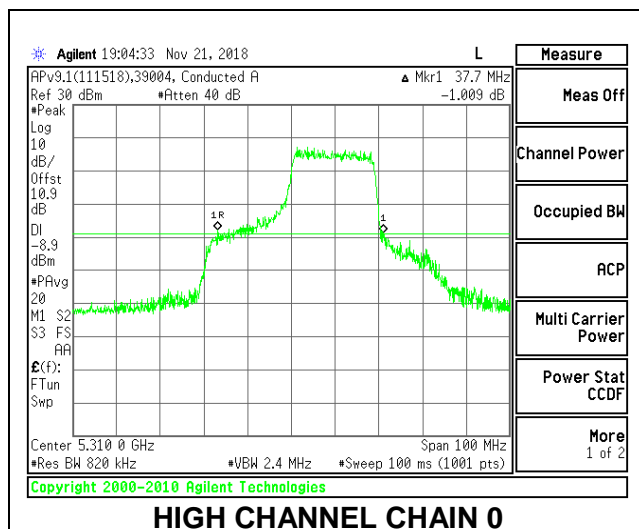

HIGH CHANNEL