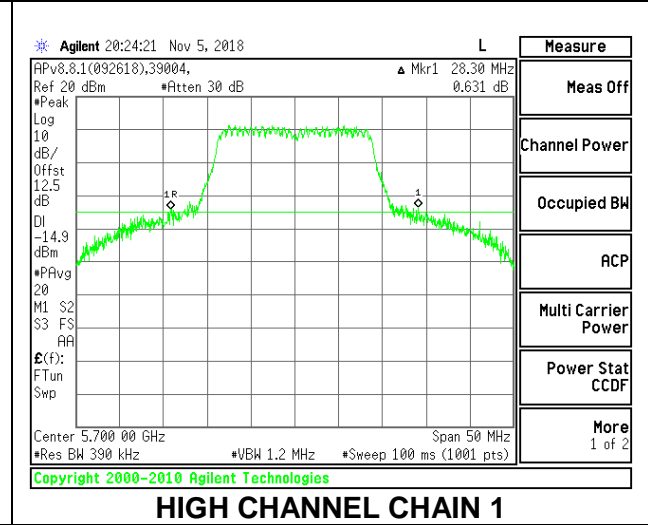

HIGH CHANNEL