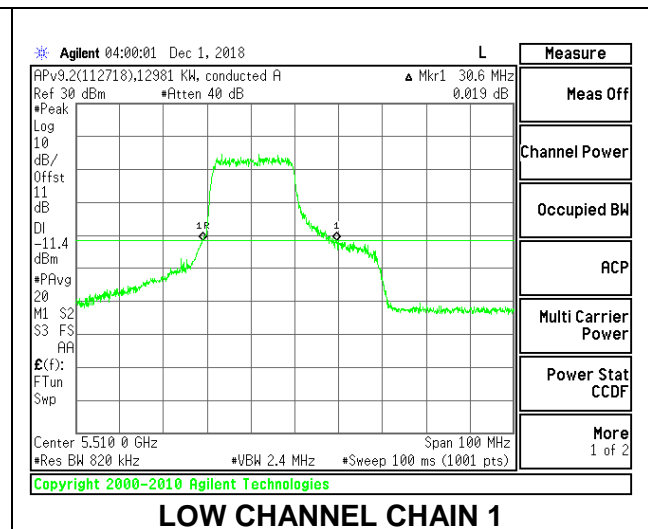

2TX Antenna 1 + Antenna 2 OFDMA MODE – 242-Tones, RU Index 61

Channel	Frequency (MHz)	26 dB Bandwidth Chain 0 (MHz)	26 dB Bandwidth Chain 1 (MHz)
Low	5510	34.90	30.60
Mid	5550	34.40	31.80
High	5670	33.60	33.10
142	5710	33.10	33.70

LOW CHANNEL