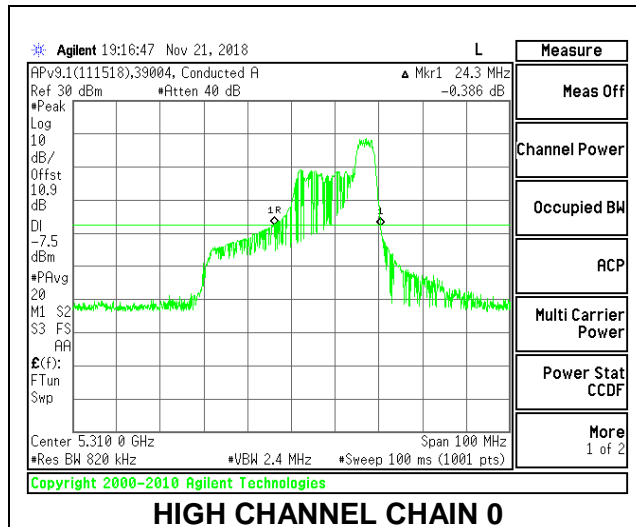

HIGH CHANNEL