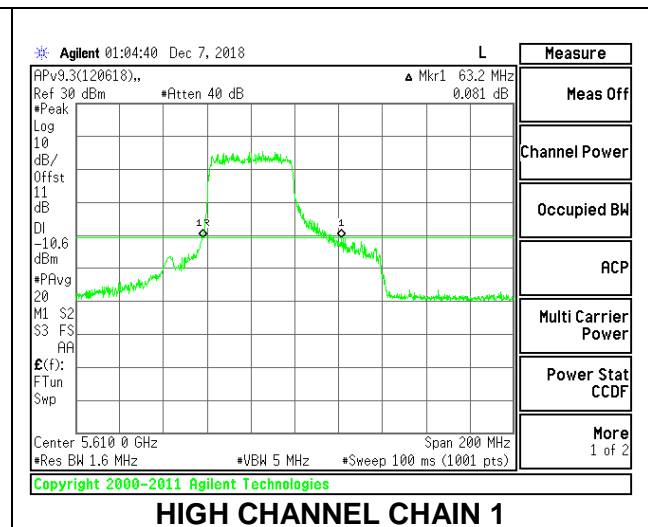

HIGH CHANNEL