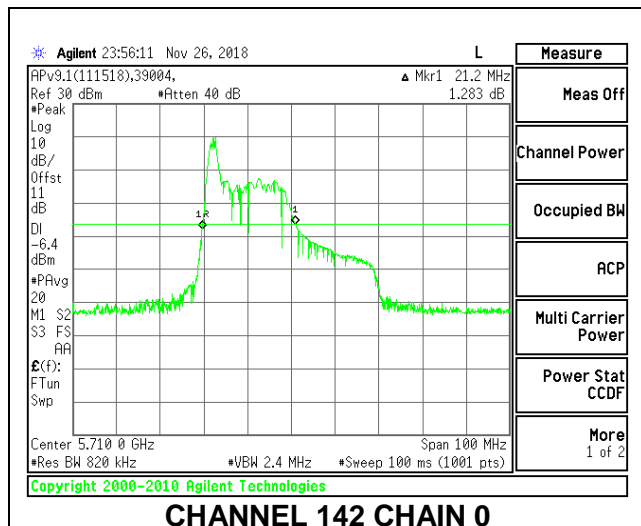

LOW CHANNEL

MID CHANNEL

HIGH CHANNEL

CHANNEL 142

2TX Antenna 1 + Antenna 2 OFDMA MODE – 26-Tones, RU Index 8

Channel	Frequency (MHz)	26 dB Bandwidth Chain 0 (MHz)	26 dB Bandwidth Chain 1 (MHz)
Low	5510	25.90	24.70
Mid	5550	25.90	24.60
High	5670	26.10	23.90
142	5710	25.30	25.20