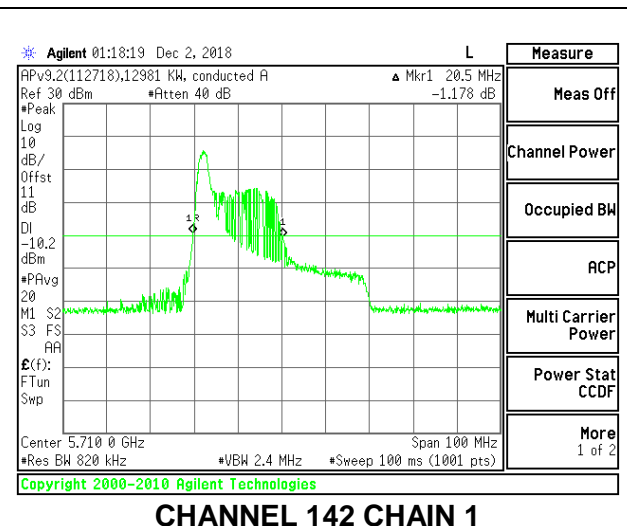

LOW CHANNEL

MID CHANNEL

HIGH CHANNEL

CHANNEL 142

2TX Antenna 1 + Antenna 2 OFDMA MODE – 26-Tones, RU Index 8

Channel	Frequency (MHz)	26 dB Bandwidth Chain 0 (MHz)	26 dB Bandwidth Chain 1 (MHz)
Low	5510	25.90	24.70
Mid	5550	25.90	24.60
High	5670	26.10	23.90
142	5710	25.30	25.20