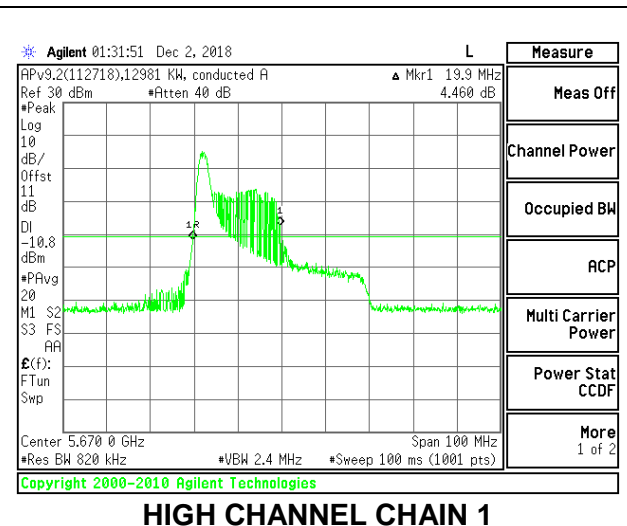

HIGH CHANNEL