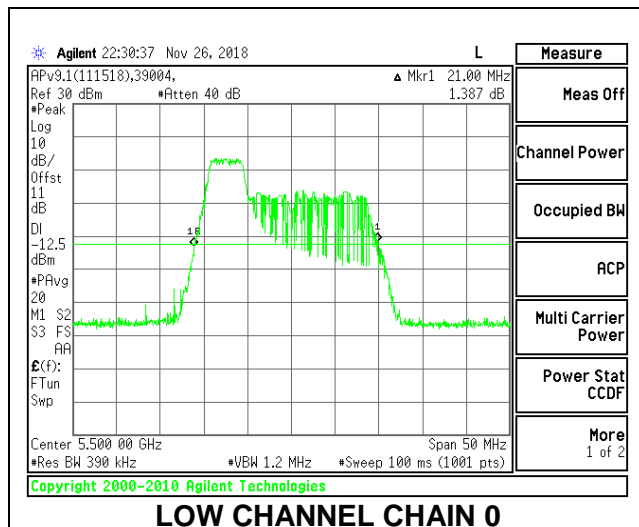

2TX Antenna 1 + Antenna 2 OFDMA MODE – 52-Tones, RU Index 37

Channel	Frequency (MHz)	26 dB Bandwidth Chain 0 (MHz)	26 dB Bandwidth Chain 1 (MHz)
Low	5500	21.00	20.20
Mid	5580	20.90	20.25
High	5700	20.95	20.10
144	5720	20.95	20.25

LOW CHANNEL