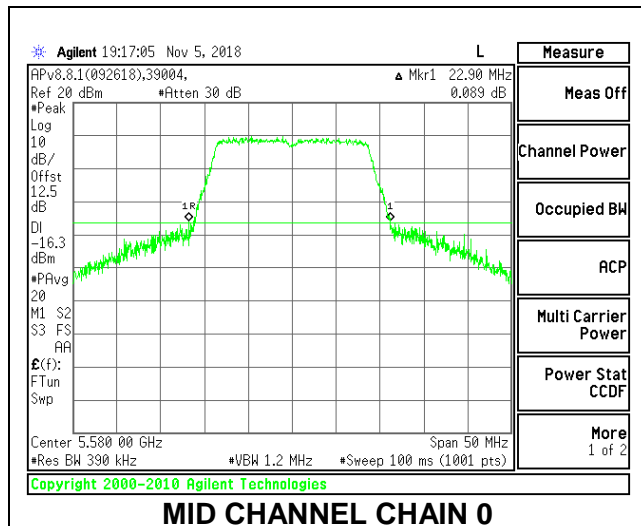

MID CHANNEL