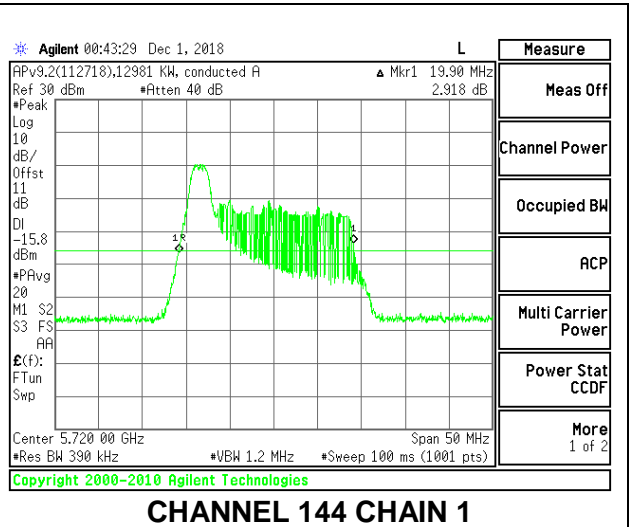

LOW CHANNEL

MID CHANNEL

HIGH CHANNEL

CHANNEL 144

2TX Antenna 1 + Antenna 2 OFDMA MODE – 26-Tones, RU Index 4

Channel	Frequency (MHz)	26 dB Bandwidth Chain 0 (MHz)	26 dB Bandwidth Chain 1 (MHz)
Low	5500	19.90	18.30
Mid	5580	19.85	18.40
High	5700	19.90	18.45
144	5720	19.9	18.45