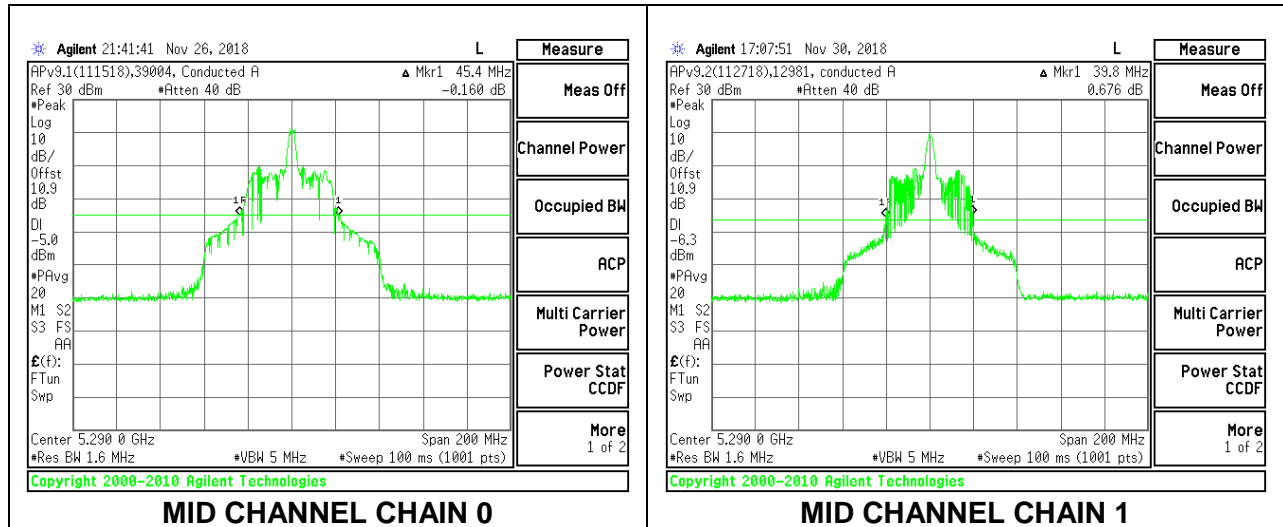

2TX Antenna 1 + Antenna 2 OFDMA MODE – 26-Tones, RU Index 18

Channel	Frequency (MHz)	26 dB Bandwidth Chain 0 (MHz)	26 dB Bandwidth Chain 1 (MHz)
Mid	5290	45.40	39.80

MID CHANNEL