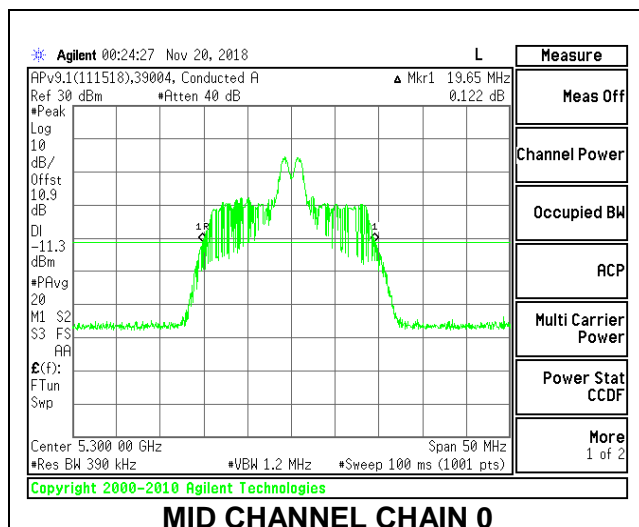

MID CHANNEL