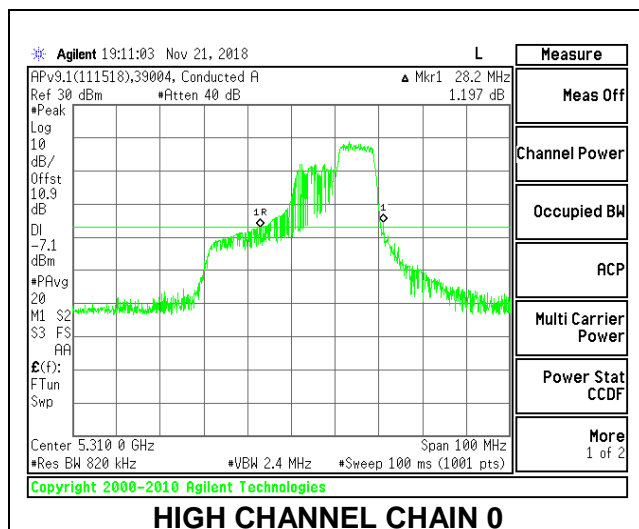

HIGH CHANNEL