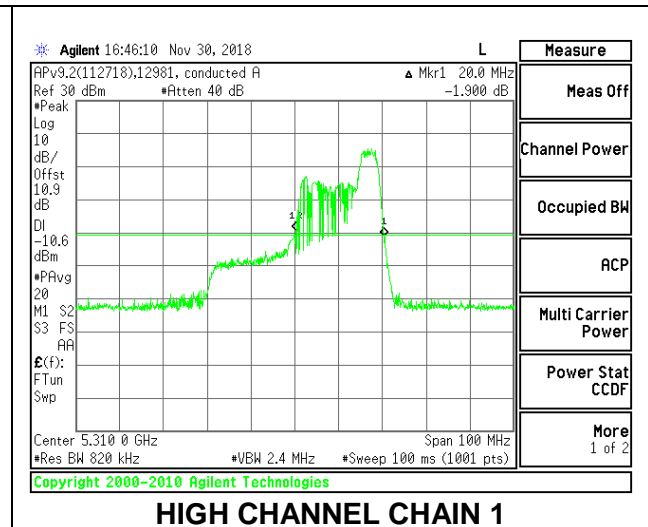

HIGH CHANNEL