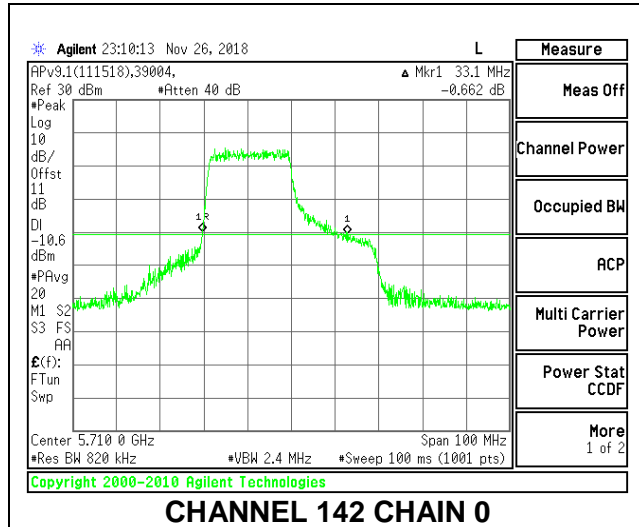

LOW CHANNEL

MID CHANNEL

HIGH CHANNEL

CHANNEL 142

2TX Antenna 1 + Antenna 2 OFDMA MODE – 242-Tones, RU Index 62

Channel	Frequency (MHz)	26 dB Bandwidth Chain 0 (MHz)	26 dB Bandwidth Chain 1 (MHz)
Low	5510	37.00	35.80
Mid	5550	38.20	36.20
High	5670	38.00	34.80
142	5710	38.60	35.60