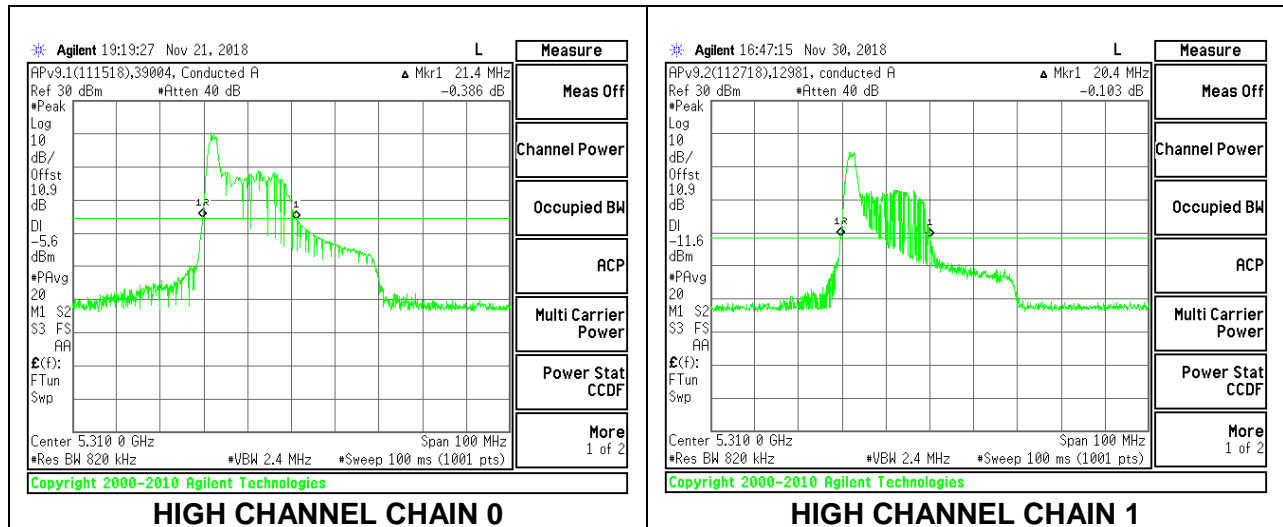

HIGH CHANNEL