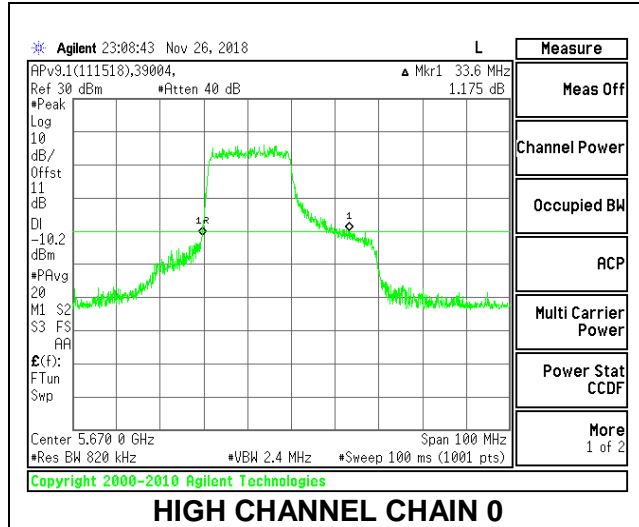

HIGH CHANNEL