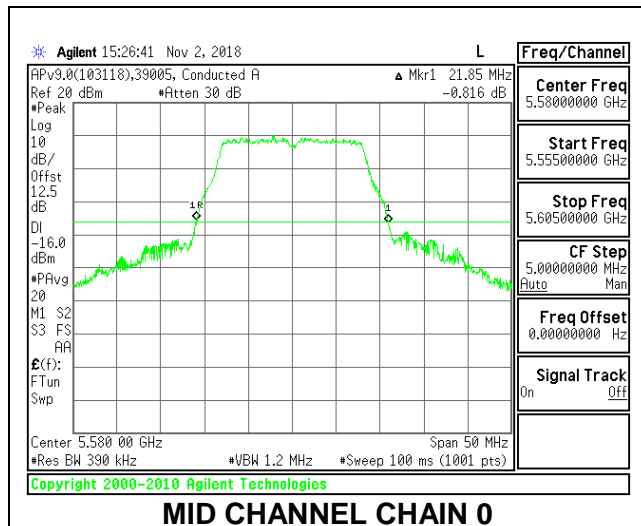

Channel	Frequency (MHz)	26 dB Bandwidth Chain 0 (MHz)	26 dB Bandwidth Chain 1 (MHz)
Mid	5290	27.00	22.00

MID CHANNEL

9.2.15. 802.11a MODE IN THE 5.6 GHz BAND

2TX Antenna 1 + Antenna 2 CDD MODE

Channel	Frequency (MHz)	26 dB Bandwidth	
		Chain 0 (MHz)	Chain 1 (MHz)
Low	5500	21.85	21.95
Mid	5580	21.85	24.30
High	5700	22.05	25.30
144	5720	21.75	25.75

LOW CHANNEL

MID CHANNEL

HIGH CHANNEL

CHANNEL 144

9.2.16. 802.11n HT20 MODE IN THE 5.6 GHz BAND

2TX Antenna 1 + Antenna 2 CDD MODE

Channel	Frequency (MHz)	26 dB Bandwidth	
		Chain 0 (MHz)	Chain 1 (MHz)
Low	5500	22.55	23.65
Mid	5580	22.90	26.55
High	5700	23.95	28.30
144	5720	23.90	28.90