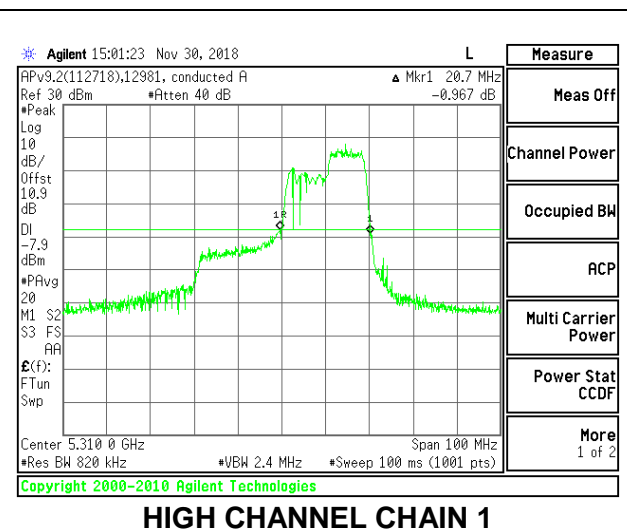

HIGH CHANNEL