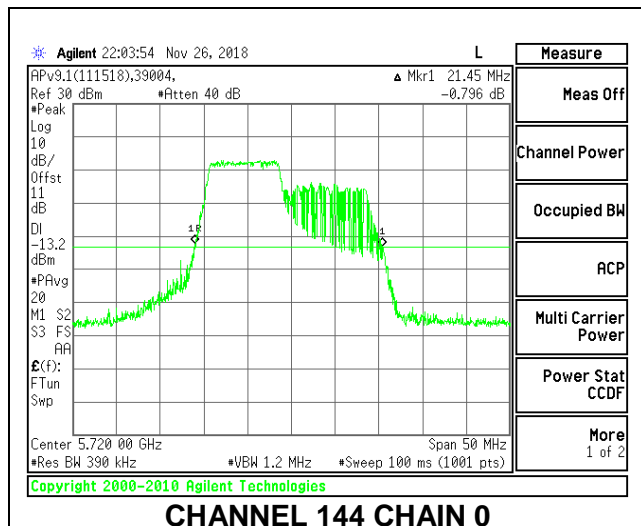

LOW CHANNEL

MID CHANNEL

HIGH CHANNEL

CHANNEL 144

2TX Antenna 1 + Antenna 2 OFDMA MODE – 106-Tones, RU Index 54

Channel	Frequency (MHz)	26 dB Bandwidth Chain 0 (MHz)	26 dB Bandwidth Chain 1 (MHz)
Low	5500	21.70	20.70
Mid	5580	21.90	20.60
High	5700	21.90	20.65
144	5720	21.85	20.65