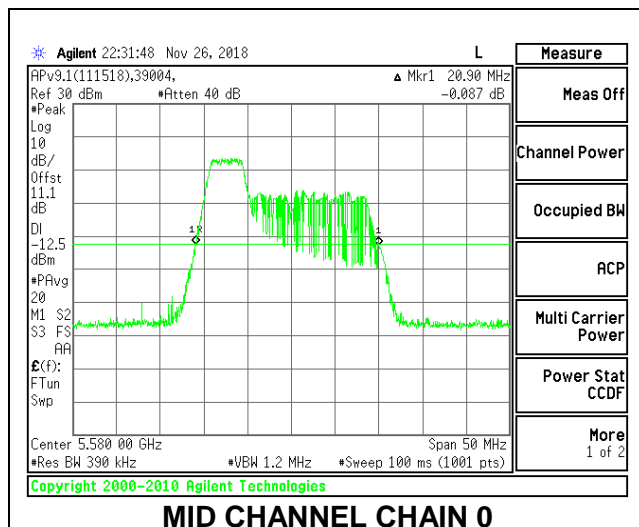

MID CHANNEL