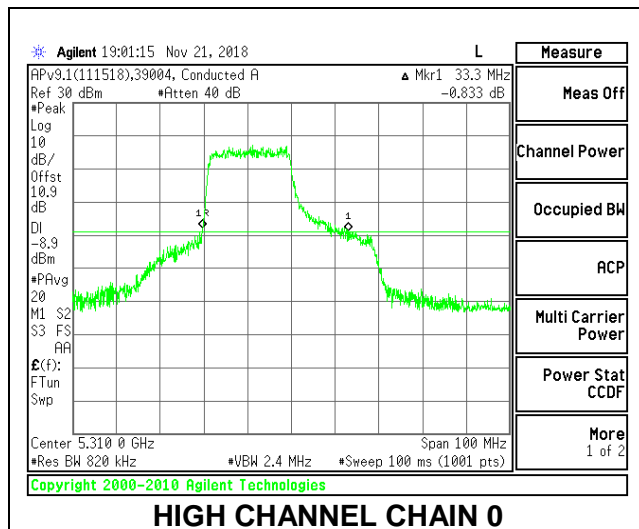

HIGH CHANNEL