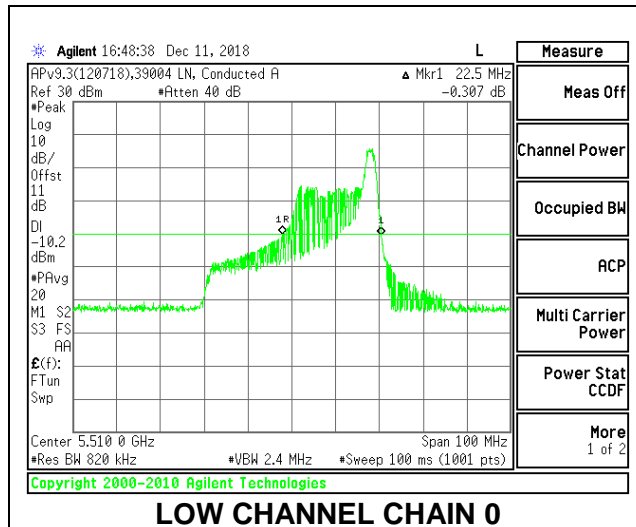

LOW CHANNEL

MID CHANNEL

HIGH CHANNEL

CHANNEL 142

9.2.21. 802.11ax HE80 MODE IN THE 5.6 GHz BAND

2TX Antenna 1 + Antenna 2 OFDMA MODE – 996-Tones, RU Index 67

Channel	Frequency (MHz)	26 dB Bandwidth Chain 0 (MHz)	26 dB Bandwidth Chain 1 (MHz)
Low	5530	83.60	83.40
High	5610	84.00	83.60
138	5690	83.60	83.60