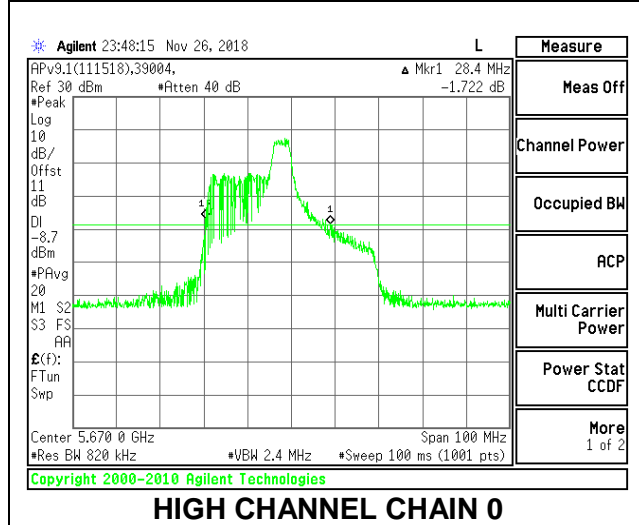

HIGH CHANNEL