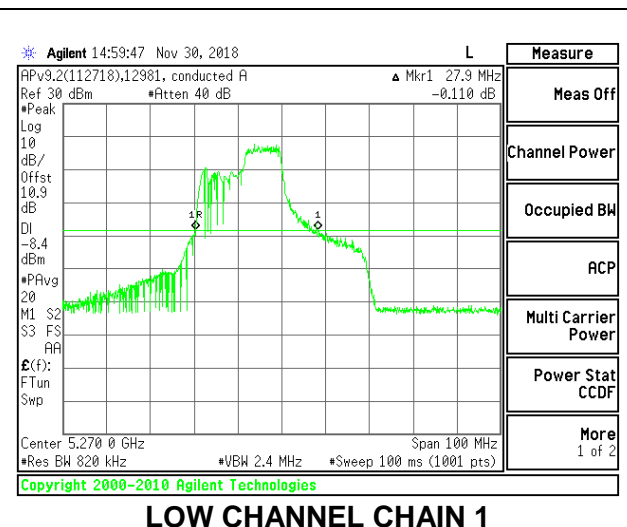

LOW CHANNEL

HIGH CHANNEL

2TX Antenna 1 + Antenna 2 OFDMA MODE – 106-Tones, RU Index 54

Channel	Frequency (MHz)	26 dB Bandwidth Chain 0 (MHz)	26 dB Bandwidth Chain 1 (MHz)
Low	5270	29.10	27.90
High	5310	28.20	28.10

LOW CHANNEL

HIGH CHANNEL

2TX Antenna 1 + Antenna 2 OFDMA MODE – 106-Tones, RU Index 56

Channel	Frequency (MHz)	26 dB Bandwidth Chain 0 (MHz)	26 dB Bandwidth Chain 1 (MHz)
Low	5270	28.30	21.50
High	5310	28.20	20.70