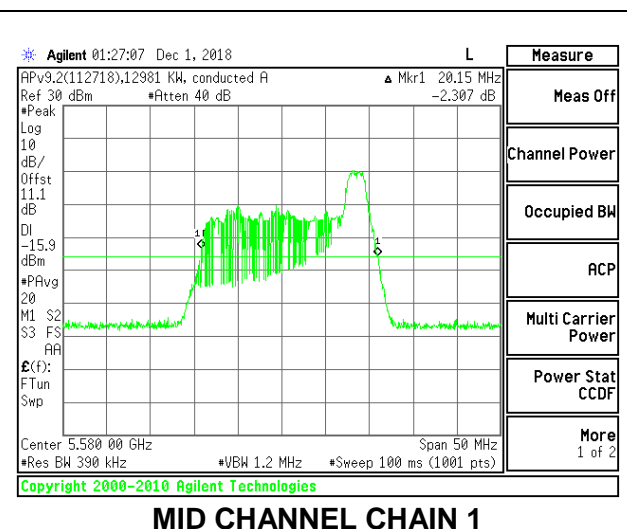

LOW CHANNEL

MID CHANNEL

HIGH CHANNEL

CHANNEL 144

9.2.20. 802.11ax HE40 MODE IN THE 5.6 GHz BAND

2TX Antenna 1 + Antenna 2 OFDMA MODE – 484-Tones, RU Index 65

Channel	Frequency (MHz)	26 dB Bandwidth Chain 0 (MHz)	26 dB Bandwidth Chain 1 (MHz)
Low	5510	41.80	41.70
Mid	5550	41.00	41.50
High	5670	41.20	41.30
142	5710	41.30	41.30