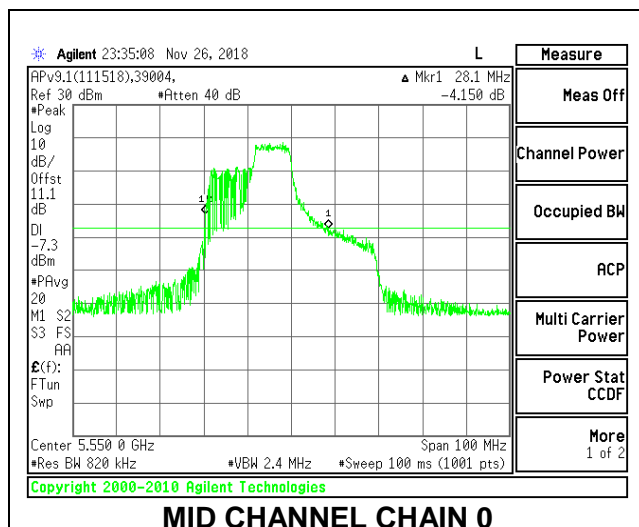

MID CHANNEL