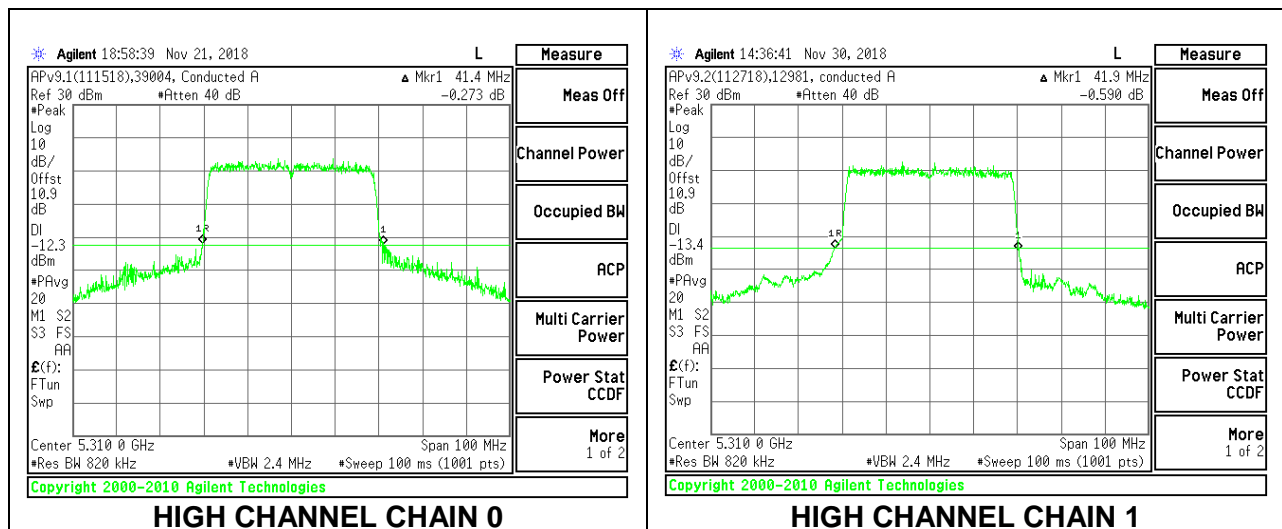

HIGH CHANNEL