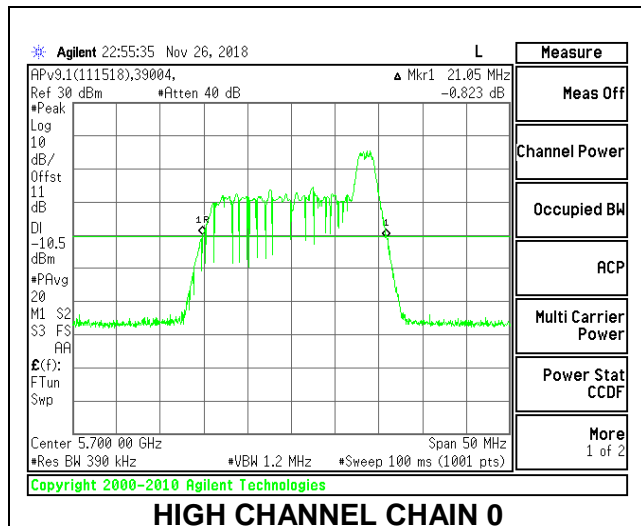

LOW CHANNEL

MID CHANNEL

HIGH CHANNEL

CHANNEL 144

9.2.20. 802.11ax HE40 MODE IN THE 5.6 GHz BAND

2TX Antenna 1 + Antenna 2 OFDMA MODE – 484-Tones, RU Index 65

Channel	Frequency (MHz)	26 dB Bandwidth Chain 0 (MHz)	26 dB Bandwidth Chain 1 (MHz)
Low	5510	41.80	41.70
Mid	5550	41.00	41.50
High	5670	41.20	41.30
142	5710	41.30	41.30