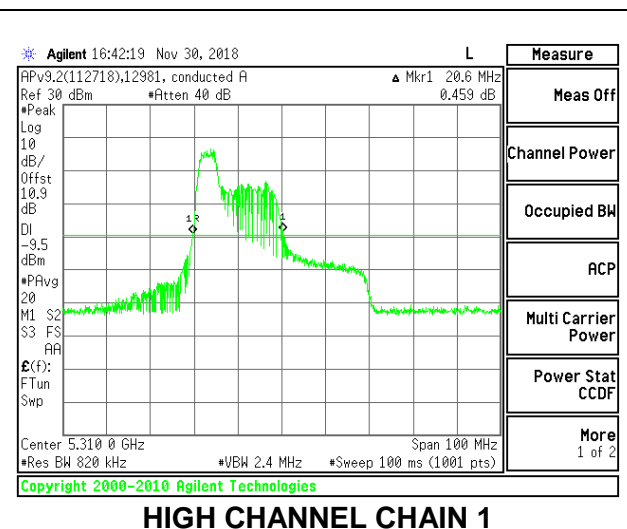

LOW CHANNEL

LOW CHANNEL CHAIN 0

LOW CHANNEL CHAIN 1

HIGH CHANNEL

HIGH CHANNEL CHAIN 0

HIGH CHANNEL CHAIN 1

2TX Antenna 1 + Antenna 2 OFDMA MODE – 52-Tones, RU Index 40

Channel	Frequency (MHz)	26 dB Bandwidth Chain 0 (MHz)	26 dB Bandwidth Chain 1 (MHz)
Low	5270	26.50	25.60
High	5310	25.60	25.70

LOW CHANNEL

LOW CHANNEL CHAIN 0

LOW CHANNEL CHAIN 1

HIGH CHANNEL

HIGH CHANNEL CHAIN 0

HIGH CHANNEL CHAIN 1

2TX Antenna 1 + Antenna 2 OFDMA MODE – 52-Tones, RU Index 44

Channel	Frequency (MHz)	26 dB Bandwidth Chain 0 (MHz)	26 dB Bandwidth Chain 1 (MHz)
Low	5270	24.50	20.10
High	5310	24.30	20.00