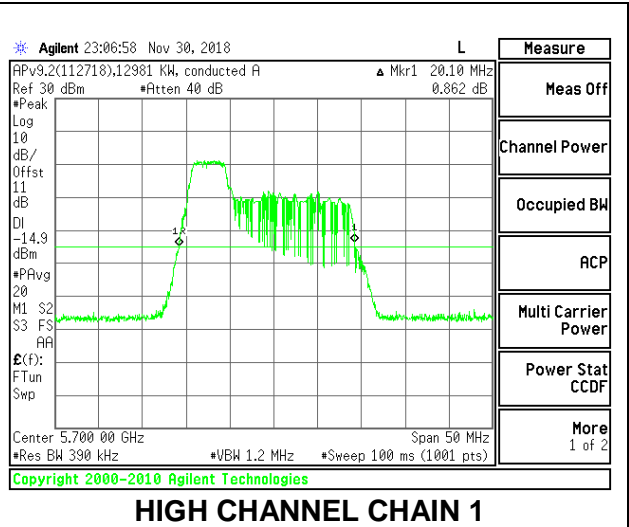

HIGH CHANNEL