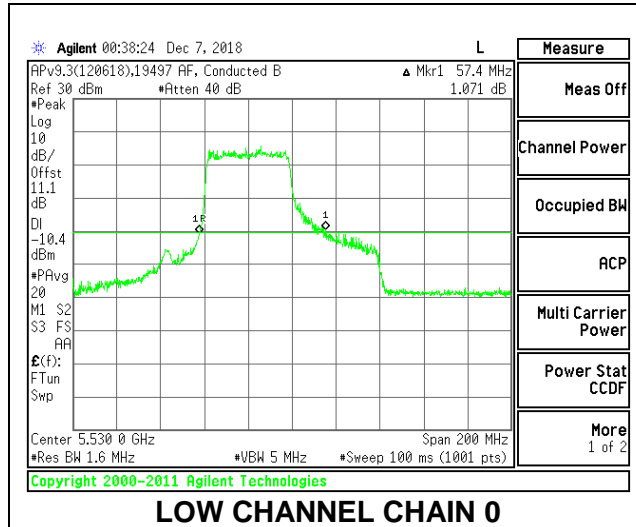

2TX Antenna 1 + Antenna 2 OFDMA MODE – 484-Tones, RU Index 65

Channel	Frequency (MHz)	26 dB Bandwidth Chain 0 (MHz)	26 dB Bandwidth Chain 1 (MHz)
Low	5530	57.40	64.40
High	5610	63.80	63.20
138	5690	61.60	62.00

LOW CHANNEL