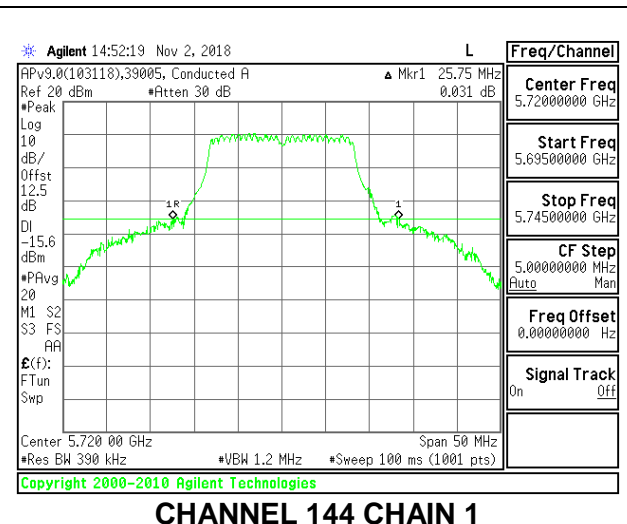

LOW CHANNEL

MID CHANNEL

HIGH CHANNEL

CHANNEL 144

9.2.16. 802.11n HT20 MODE IN THE 5.6 GHz BAND

2TX Antenna 1 + Antenna 2 CDD MODE

Channel	Frequency (MHz)	26 dB Bandwidth	
		Chain 0 (MHz)	Chain 1 (MHz)
Low	5500	22.55	23.65
Mid	5580	22.90	26.55
High	5700	23.95	28.30
144	5720	23.90	28.90