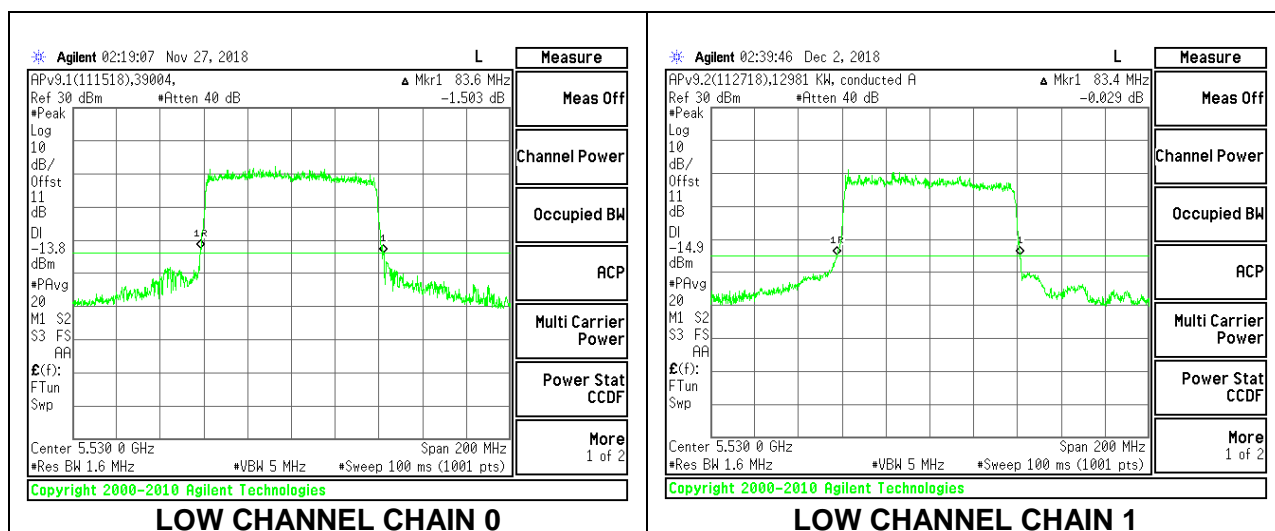

9.2.21. 802.11ax HE80 MODE IN THE 5.6 GHz BAND

2TX Antenna 1 + Antenna 2 OFDMA MODE – 996-Tones, RU Index 67

Channel	Frequency (MHz)	26 dB Bandwidth Chain 0 (MHz)	26 dB Bandwidth Chain 1 (MHz)
Low	5530	83.60	83.40
High	5610	84.00	83.60
138	5690	83.60	83.60

LOW CHANNEL