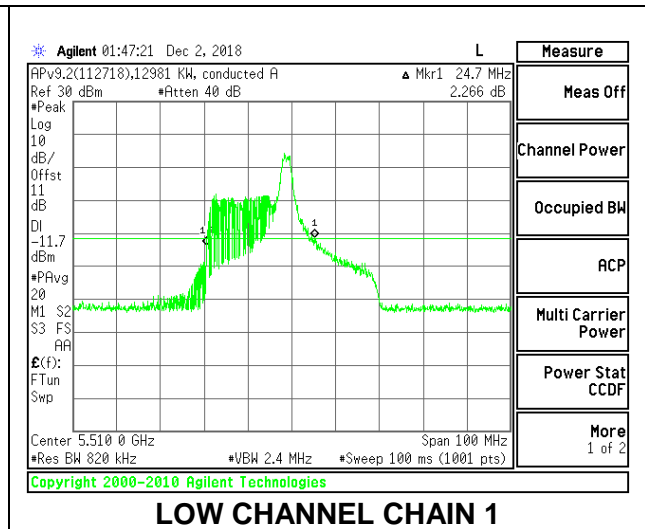

2TX Antenna 1 + Antenna 2 OFDMA MODE – 26-Tones, RU Index 8

Channel	Frequency (MHz)	26 dB Bandwidth Chain 0 (MHz)	26 dB Bandwidth Chain 1 (MHz)
Low	5510	25.90	24.70
Mid	5550	25.90	24.60
High	5670	26.10	23.90
142	5710	25.30	25.20

LOW CHANNEL