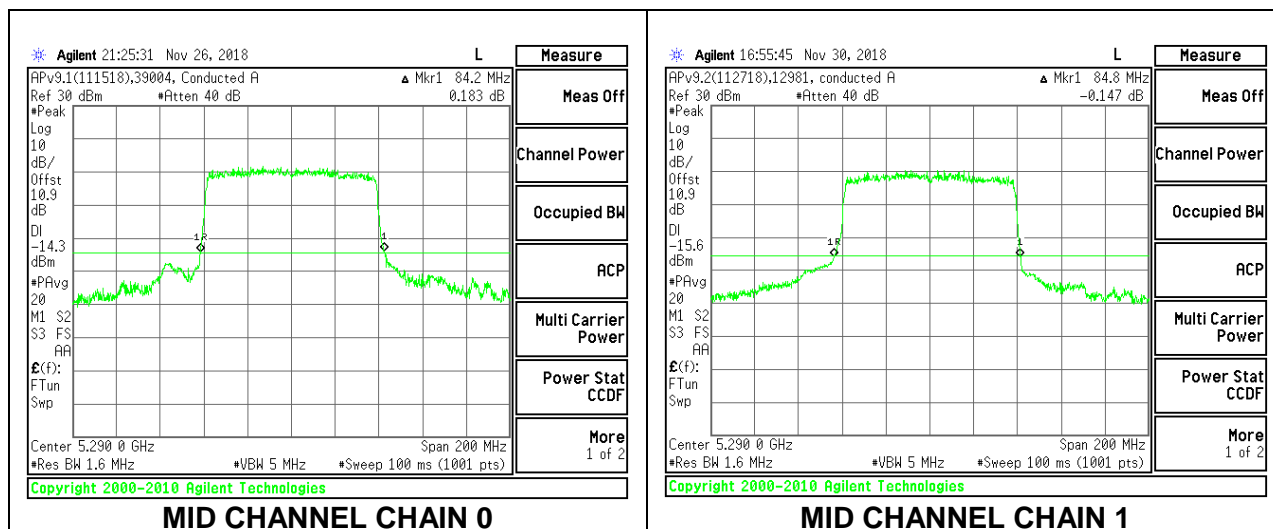

9.2.14. 802.11ax HE80 MODE IN THE 5.3 GHz BAND

2TX Antenna 1 + Antenna 2 OFDMA MODE – 996-Tones, RU Index 67

Channel	Frequency (MHz)	26 dB Bandwidth Chain 0 (MHz)	26 dB Bandwidth Chain 1 (MHz)
Mid	5290	84.20	84.80

MID CHANNEL