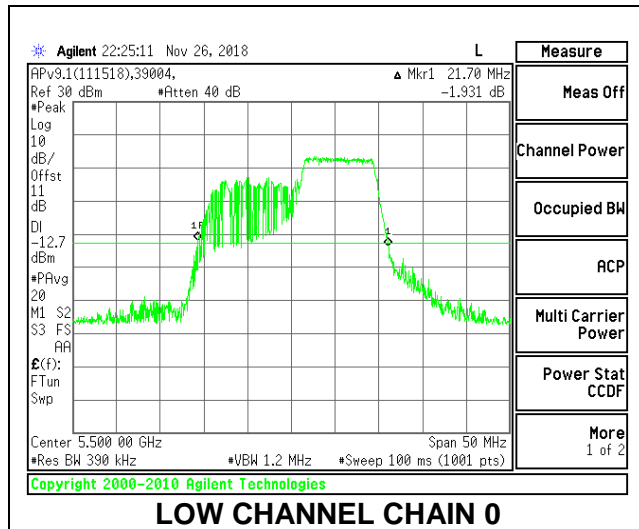

2TX Antenna 1 + Antenna 2 OFDMA MODE – 106-Tones, RU Index 54

Channel	Frequency (MHz)	26 dB Bandwidth Chain 0 (MHz)	26 dB Bandwidth Chain 1 (MHz)
Low	5500	21.70	20.70
Mid	5580	21.90	20.60
High	5700	21.90	20.65
144	5720	21.85	20.65

LOW CHANNEL