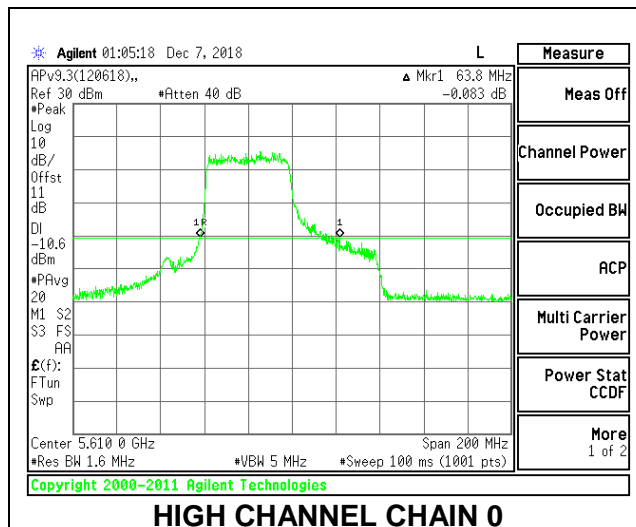

HIGH CHANNEL