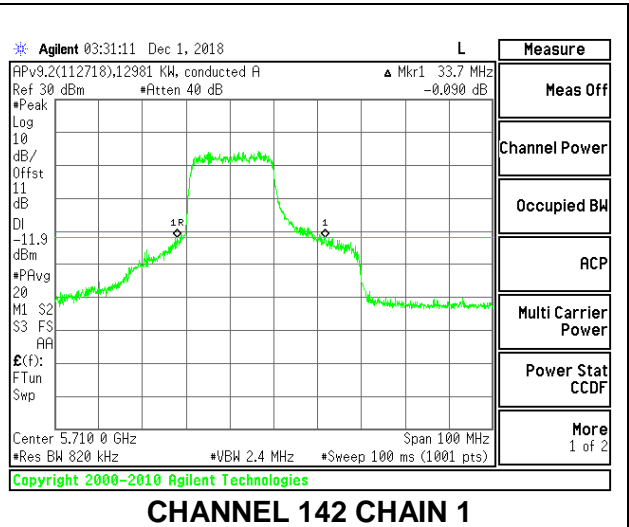

LOW CHANNEL

MID CHANNEL

HIGH CHANNEL

CHANNEL 142

2TX Antenna 1 + Antenna 2 OFDMA MODE – 242-Tones, RU Index 62

Channel	Frequency (MHz)	26 dB Bandwidth Chain 0 (MHz)	26 dB Bandwidth Chain 1 (MHz)
Low	5510	37.00	35.80
Mid	5550	38.20	36.20
High	5670	38.00	34.80
142	5710	38.60	35.60