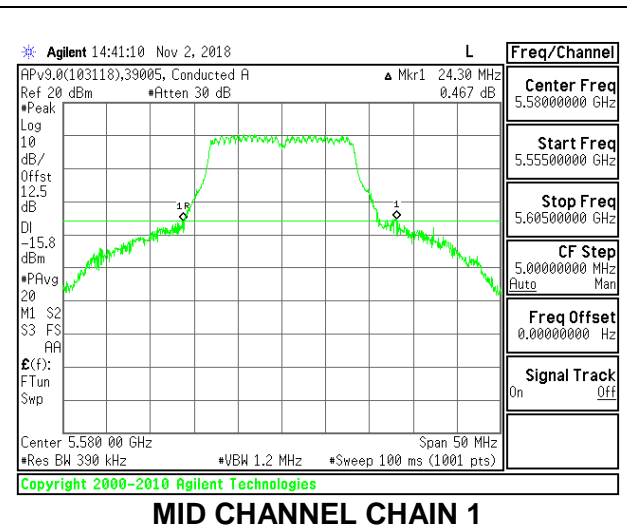

Channel	Frequency (MHz)	26 dB Bandwidth Chain 0 (MHz)	26 dB Bandwidth Chain 1 (MHz)
Mid	5290	27.00	22.00

MID CHANNEL

9.2.15. 802.11a MODE IN THE 5.6 GHz BAND

2TX Antenna 1 + Antenna 2 CDD MODE

Channel	Frequency (MHz)	26 dB Bandwidth	
		Chain 0 (MHz)	Chain 1 (MHz)
Low	5500	21.85	21.95
Mid	5580	21.85	24.30
High	5700	22.05	25.30
144	5720	21.75	25.75

LOW CHANNEL

MID CHANNEL

HIGH CHANNEL

CHANNEL 144

9.2.16. 802.11n HT20 MODE IN THE 5.6 GHz BAND

2TX Antenna 1 + Antenna 2 CDD MODE

Channel	Frequency (MHz)	26 dB Bandwidth	
		Chain 0 (MHz)	Chain 1 (MHz)
Low	5500	22.55	23.65
Mid	5580	22.90	26.55
High	5700	23.95	28.30
144	5720	23.90	28.90