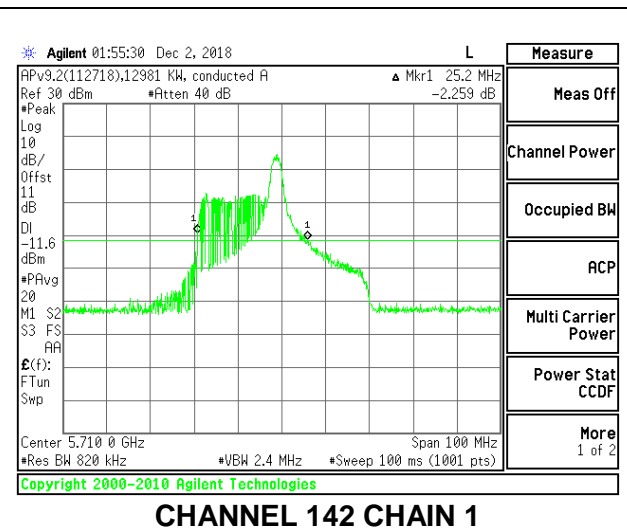

CHANNEL 142