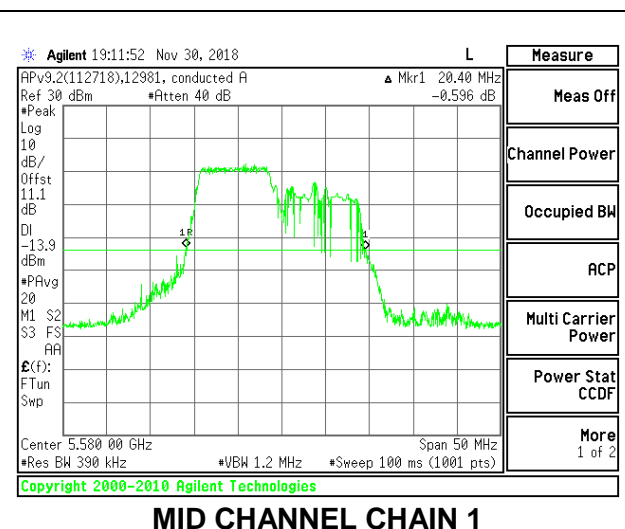

MID CHANNEL