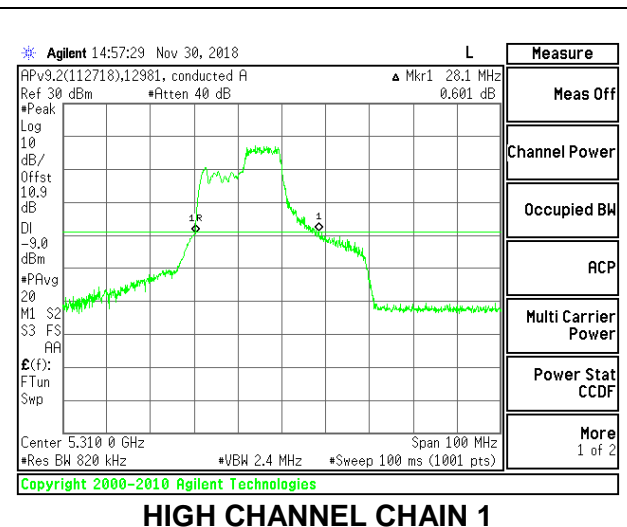

LOW CHANNEL

HIGH CHANNEL

2TX Antenna 1 + Antenna 2 OFDMA MODE – 106-Tones, RU Index 54

Channel	Frequency (MHz)	26 dB Bandwidth Chain 0 (MHz)	26 dB Bandwidth Chain 1 (MHz)
Low	5270	29.10	27.90
High	5310	28.20	28.10

LOW CHANNEL

HIGH CHANNEL

2TX Antenna 1 + Antenna 2 OFDMA MODE – 106-Tones, RU Index 56

Channel	Frequency (MHz)	26 dB Bandwidth Chain 0 (MHz)	26 dB Bandwidth Chain 1 (MHz)
Low	5270	28.30	21.50
High	5310	28.20	20.70