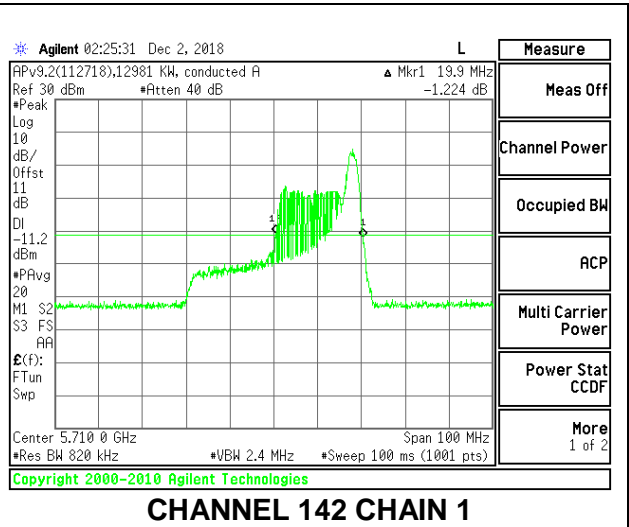

LOW CHANNEL

MID CHANNEL

HIGH CHANNEL

CHANNEL 142

9.2.21. 802.11ax HE80 MODE IN THE 5.6 GHz BAND

2TX Antenna 1 + Antenna 2 OFDMA MODE – 996-Tones, RU Index 67

Channel	Frequency (MHz)	26 dB Bandwidth Chain 0 (MHz)	26 dB Bandwidth Chain 1 (MHz)
Low	5530	83.60	83.40
High	5610	84.00	83.60
138	5690	83.60	83.60