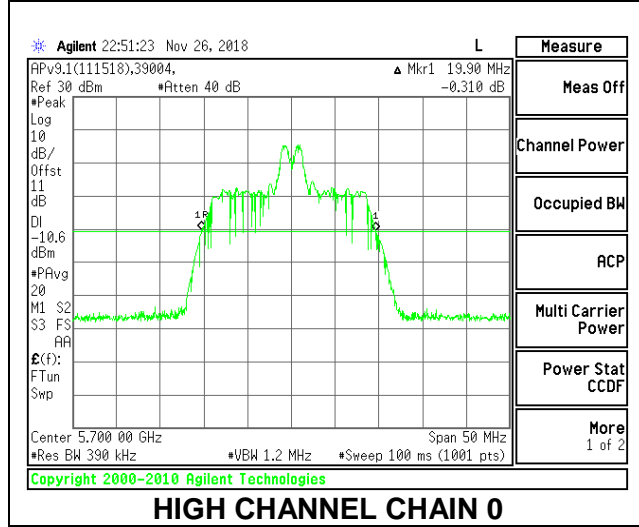

HIGH CHANNEL