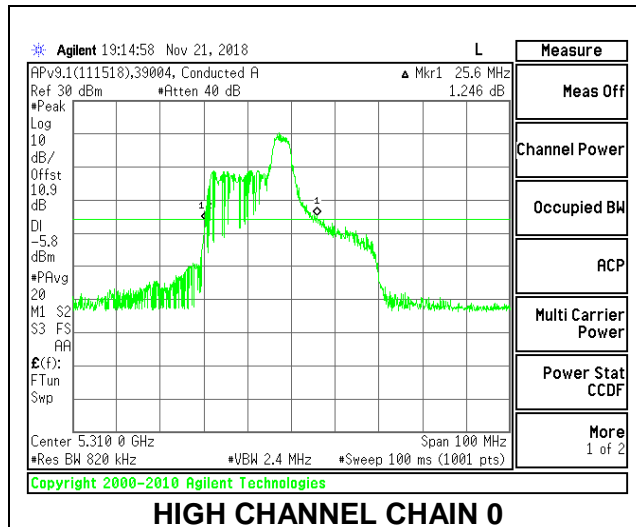

LOW CHANNEL

LOW CHANNEL CHAIN 0

LOW CHANNEL CHAIN 1

HIGH CHANNEL

HIGH CHANNEL CHAIN 0

HIGH CHANNEL CHAIN 1

2TX Antenna 1 + Antenna 2 OFDMA MODE – 52-Tones, RU Index 40

Channel	Frequency (MHz)	26 dB Bandwidth Chain 0 (MHz)	26 dB Bandwidth Chain 1 (MHz)
Low	5270	26.50	25.60
High	5310	25.60	25.70

LOW CHANNEL

LOW CHANNEL CHAIN 0

LOW CHANNEL CHAIN 1

HIGH CHANNEL

HIGH CHANNEL CHAIN 0

HIGH CHANNEL CHAIN 1

2TX Antenna 1 + Antenna 2 OFDMA MODE – 52-Tones, RU Index 44

Channel	Frequency (MHz)	26 dB Bandwidth Chain 0 (MHz)	26 dB Bandwidth Chain 1 (MHz)
Low	5270	24.50	20.10
High	5310	24.30	20.00