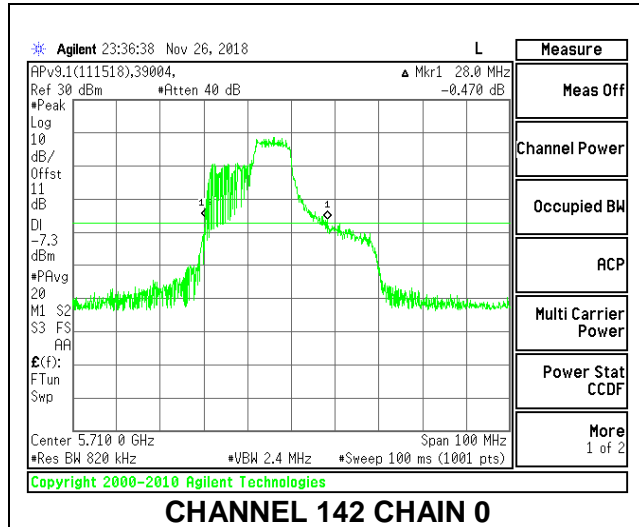

LOW CHANNEL

MID CHANNEL

HIGH CHANNEL

CHANNEL 142

2TX Antenna 1 + Antenna 2 OFDMA MODE – 106-Tones, RU Index 56

Channel	Frequency (MHz)	26 dB Bandwidth Chain 0 (MHz)	26 dB Bandwidth Chain 1 (MHz)
Low	5510	28.30	22.10
Mid	5550	29.70	21.20
High	5670	27.90	20.90
142	5710	27.70	21.40