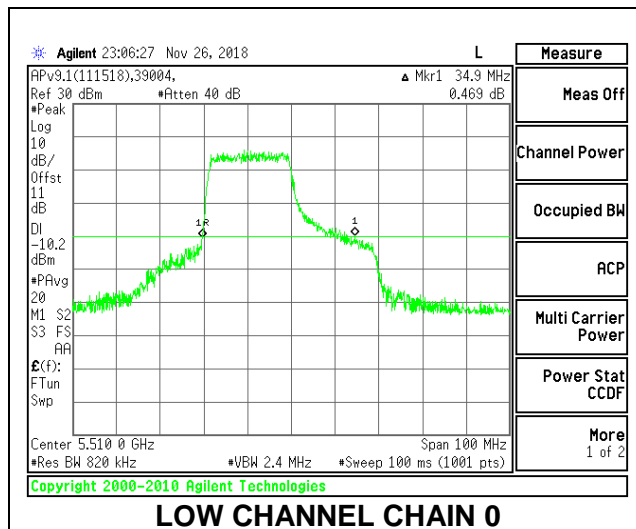

2TX Antenna 1 + Antenna 2 OFDMA MODE – 242-Tones, RU Index 61

Channel	Frequency (MHz)	26 dB Bandwidth Chain 0 (MHz)	26 dB Bandwidth Chain 1 (MHz)
Low	5510	34.90	30.60
Mid	5550	34.40	31.80
High	5670	33.60	33.10
142	5710	33.10	33.70

LOW CHANNEL