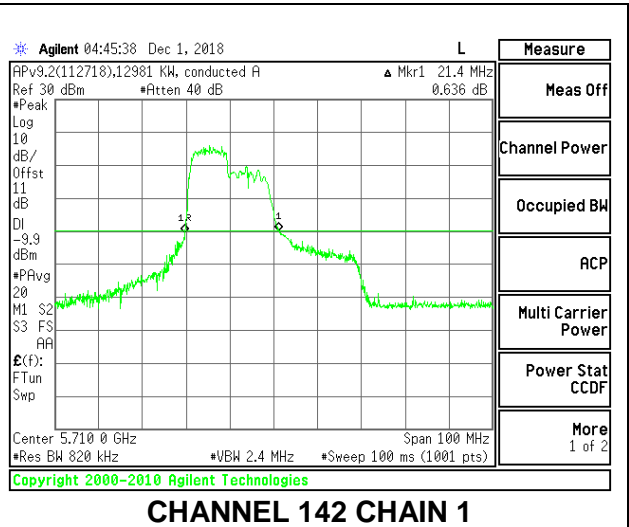

LOW CHANNEL

MID CHANNEL

HIGH CHANNEL

CHANNEL 142

2TX Antenna 1 + Antenna 2 OFDMA MODE – 106-Tones, RU Index 54

Channel	Frequency (MHz)	26 dB Bandwidth Chain 0 (MHz)	26 dB Bandwidth Chain 1 (MHz)
Low	5510	28.40	27.10
Mid	5550	28.10	25.80
High	5670	27.90	27.70
142	5710	28.00	27.60