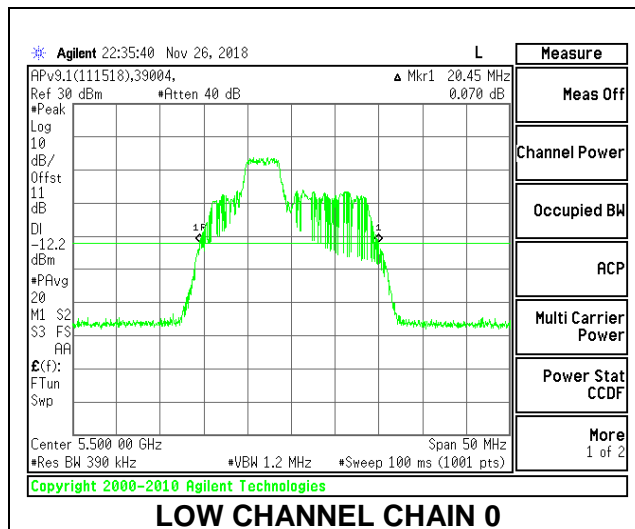

2TX Antenna 1 + Antenna 2 OFDMA MODE – 52-Tones, RU Index 38

Channel	Frequency (MHz)	26 dB Bandwidth Chain 0 (MHz)	26 dB Bandwidth Chain 1 (MHz)
Low	5500	20.45	19.10
Mid	5580	20.50	19.00
High	5700	20.55	19.15
144	5720	20.6	18.90

LOW CHANNEL