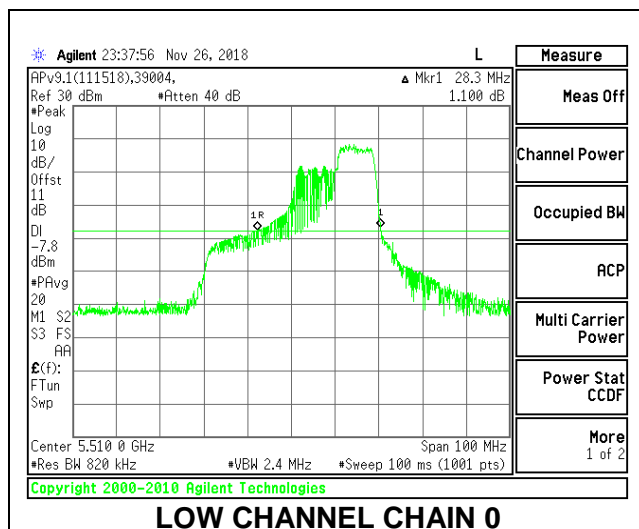

2TX Antenna 1 + Antenna 2 OFDMA MODE – 106-Tones, RU Index 56

Channel	Frequency (MHz)	26 dB Bandwidth Chain 0 (MHz)	26 dB Bandwidth Chain 1 (MHz)
Low	5510	28.30	22.10
Mid	5550	29.70	21.20
High	5670	27.90	20.90
142	5710	27.70	21.40

LOW CHANNEL