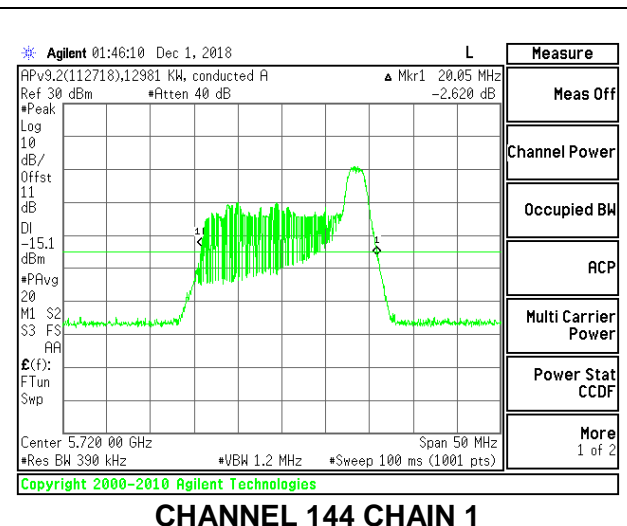

LOW CHANNEL

MID CHANNEL

HIGH CHANNEL

CHANNEL 144

9.2.20. 802.11ax HE40 MODE IN THE 5.6 GHz BAND

2TX Antenna 1 + Antenna 2 OFDMA MODE – 484-Tones, RU Index 65

Channel	Frequency (MHz)	26 dB Bandwidth Chain 0 (MHz)	26 dB Bandwidth Chain 1 (MHz)
Low	5510	41.80	41.70
Mid	5550	41.00	41.50
High	5670	41.20	41.30
142	5710	41.30	41.30