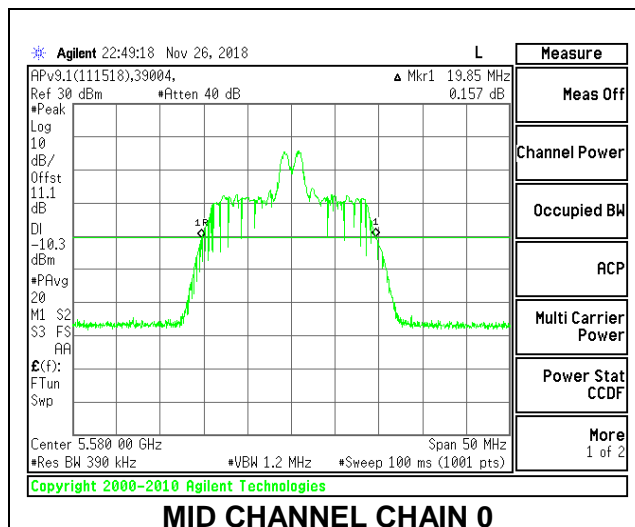

MID CHANNEL