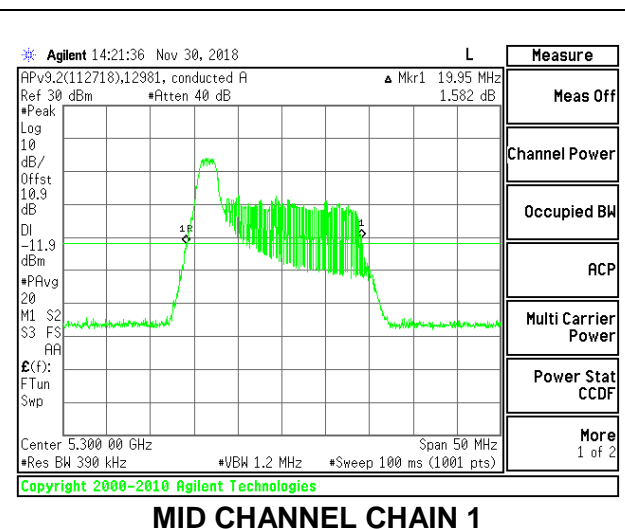

MID CHANNEL