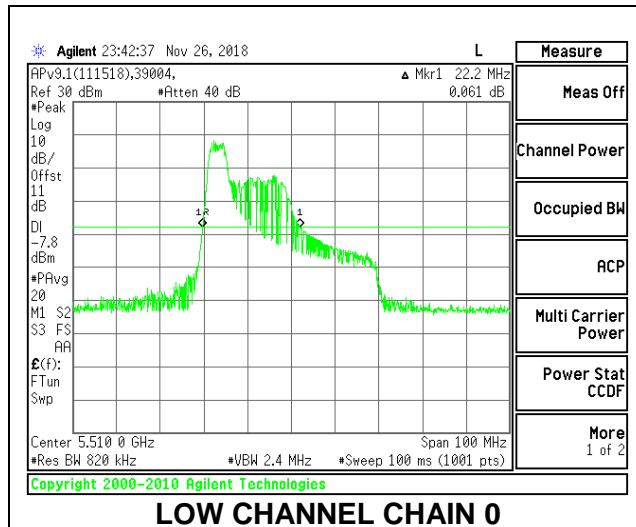

2TX Antenna 1 + Antenna 2 OFDMA MODE – 52-Tones, RU Index 37

Channel	Frequency (MHz)	26 dB Bandwidth Chain 0 (MHz)	26 dB Bandwidth Chain 1 (MHz)
Low	5510	22.20	20.70
Mid	5550	23.00	20.20
High	5670	22.60	20.60
142	5710	22.7	20.60

LOW CHANNEL