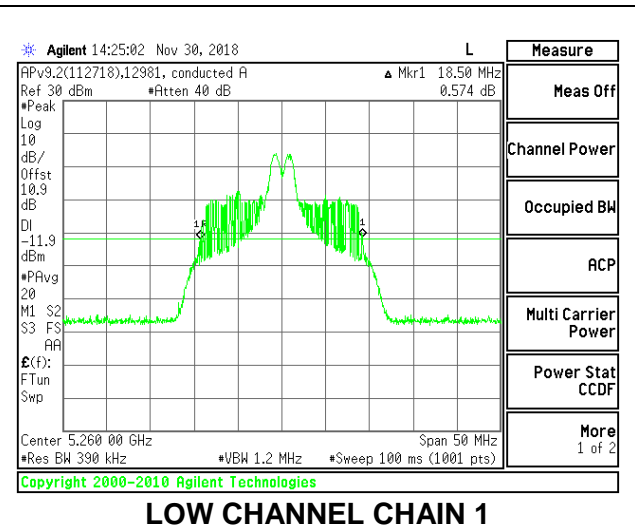

2TX Antenna 1 + Antenna 2 OFDMA MODE – 26-Tones, RU Index 4

Channel	Frequency (MHz)	26 dB Bandwidth Chain 0 (MHz)	26 dB Bandwidth Chain 1 (MHz)
Low	5260	19.80	18.50
Mid	5300	19.65	18.35
High	5320	19.80	18.50

LOW CHANNEL