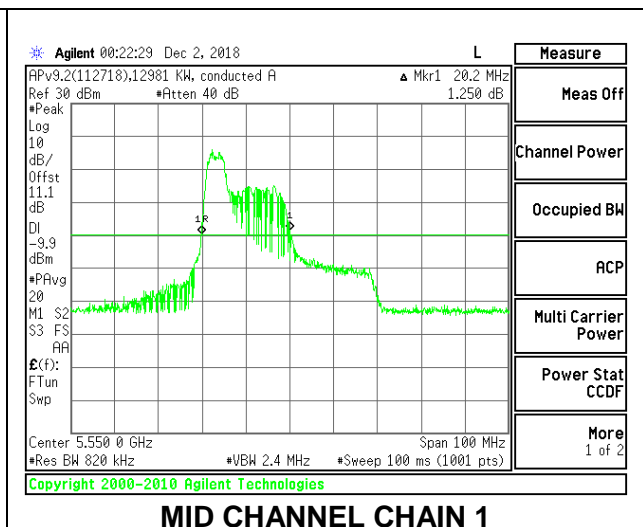

MID CHANNEL