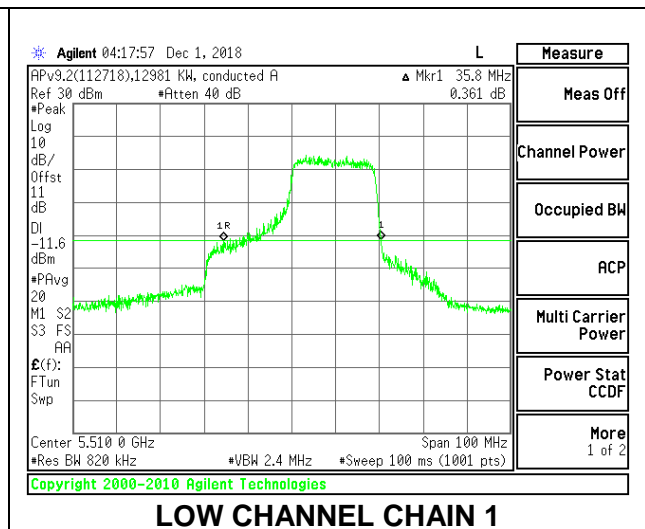

2TX Antenna 1 + Antenna 2 OFDMA MODE – 242-Tones, RU Index 62

Channel	Frequency (MHz)	26 dB Bandwidth Chain 0 (MHz)	26 dB Bandwidth Chain 1 (MHz)
Low	5510	37.00	35.80
Mid	5550	38.20	36.20
High	5670	38.00	34.80
142	5710	38.60	35.60

LOW CHANNEL