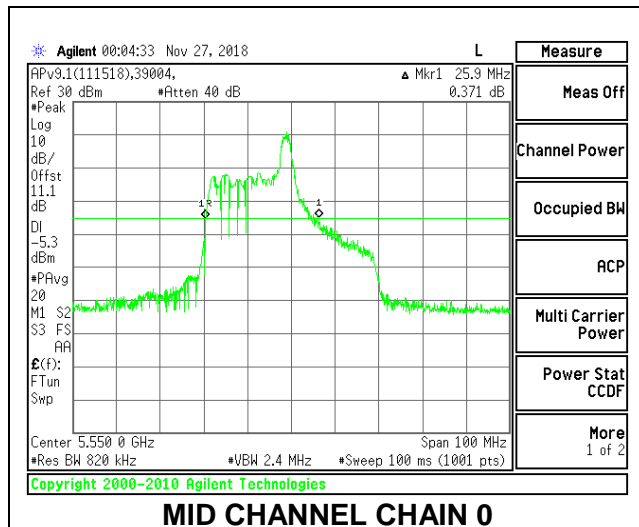

MID CHANNEL