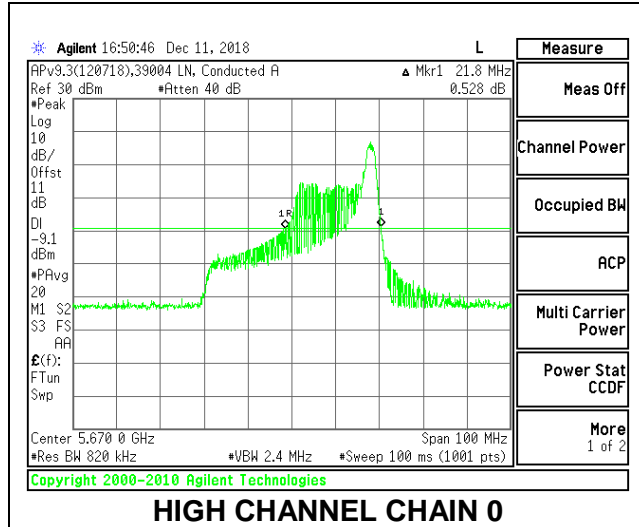

LOW CHANNEL

MID CHANNEL

HIGH CHANNEL

CHANNEL 142

9.2.21. 802.11ax HE80 MODE IN THE 5.6 GHz BAND

2TX Antenna 1 + Antenna 2 OFDMA MODE – 996-Tones, RU Index 67

Channel	Frequency (MHz)	26 dB Bandwidth Chain 0 (MHz)	26 dB Bandwidth Chain 1 (MHz)
Low	5530	83.60	83.40
High	5610	84.00	83.60
138	5690	83.60	83.60