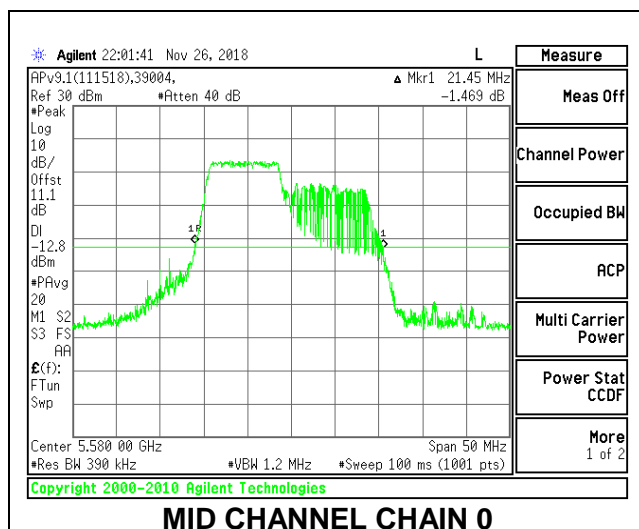

MID CHANNEL