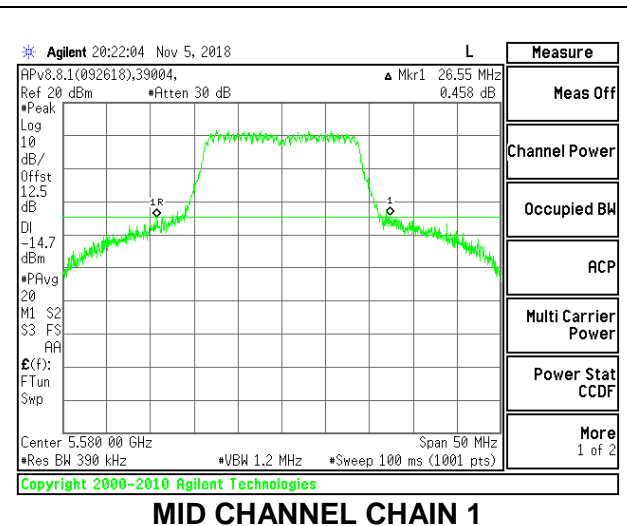

MID CHANNEL