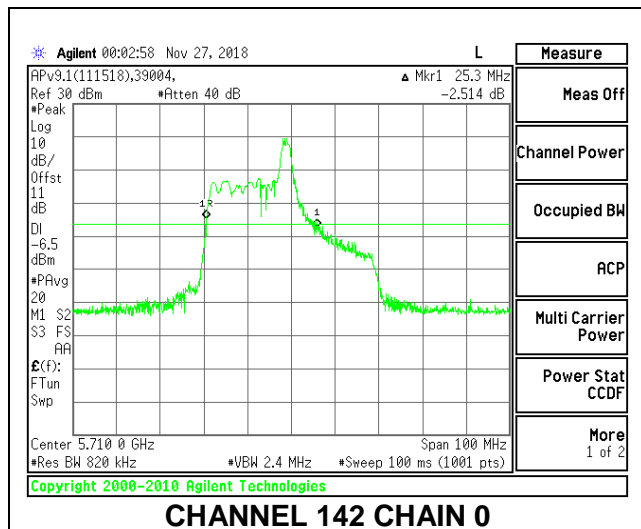

CHANNEL 142