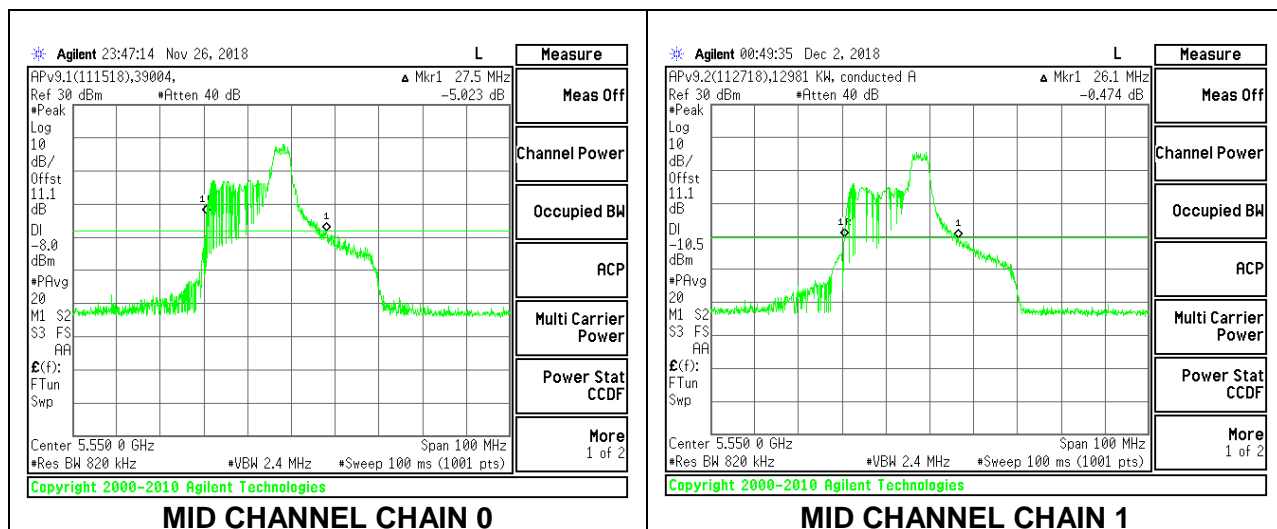

MID CHANNEL