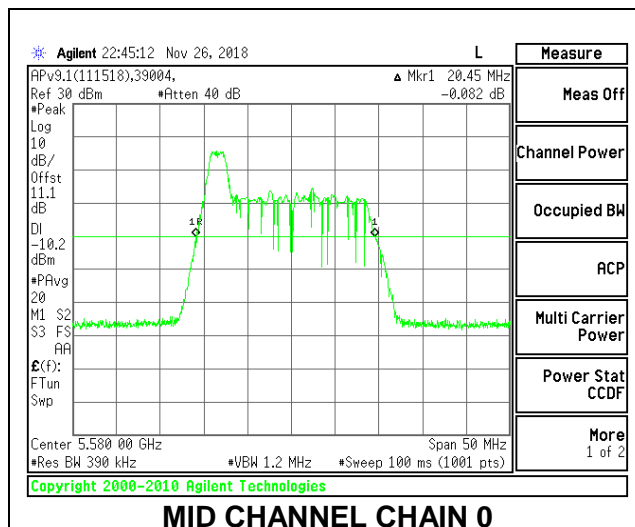

MID CHANNEL