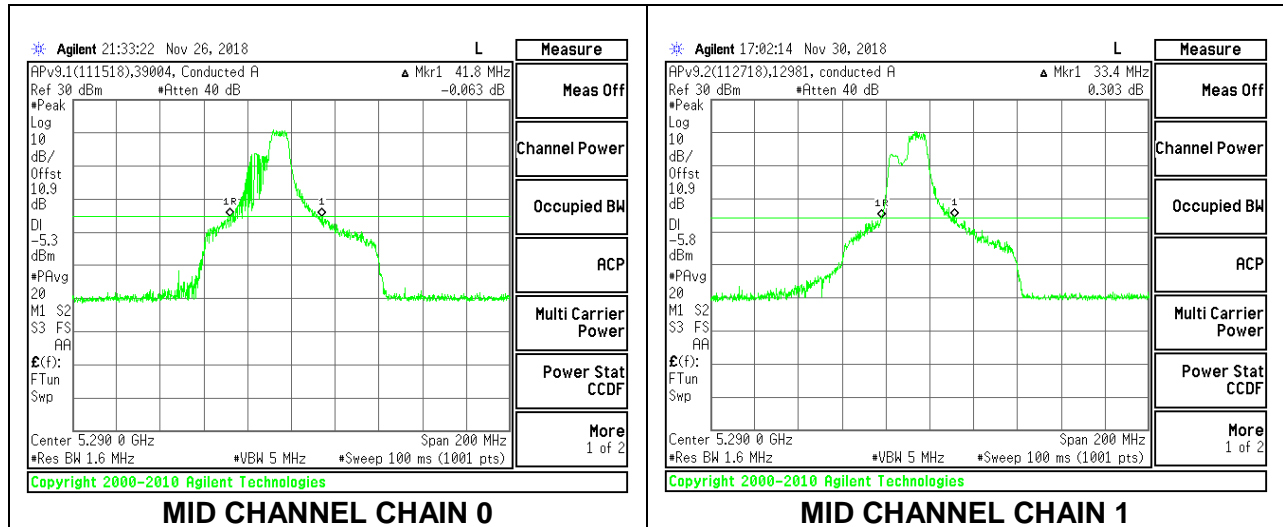

2TX Antenna 1 + Antenna 2 OFDMA MODE – 106-Tones, RU Index 56

Channel	Frequency (MHz)	26 dB Bandwidth Chain 0 (MHz)	26 dB Bandwidth Chain 1 (MHz)
Mid	5290	41.80	33.40

MID CHANNEL