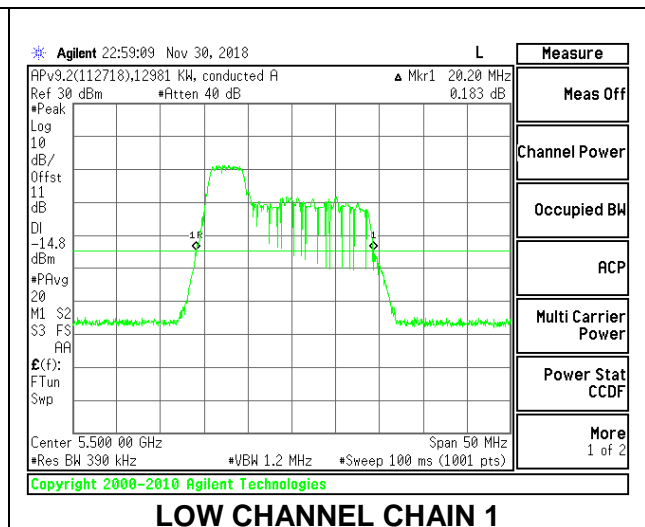

2TX Antenna 1 + Antenna 2 OFDMA MODE – 52-Tones, RU Index 37

Channel	Frequency (MHz)	26 dB Bandwidth Chain 0 (MHz)	26 dB Bandwidth Chain 1 (MHz)
Low	5500	21.00	20.20
Mid	5580	20.90	20.25
High	5700	20.95	20.10
144	5720	20.95	20.25

LOW CHANNEL