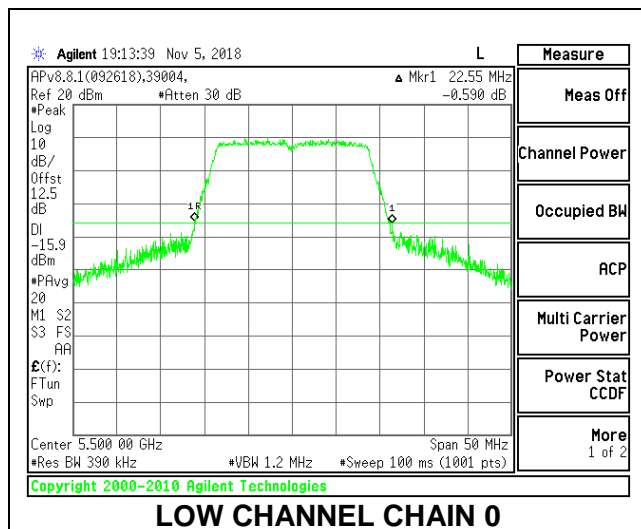

9.2.16. 802.11n HT20 MODE IN THE 5.6 GHz BAND

2TX Antenna 1 + Antenna 2 CDD MODE

Channel	Frequency (MHz)	26 dB Bandwidth	
		Chain 0 (MHz)	Chain 1 (MHz)
Low	5500	22.55	23.65
Mid	5580	22.90	26.55
High	5700	23.95	28.30
144	5720	23.90	28.90

LOW CHANNEL