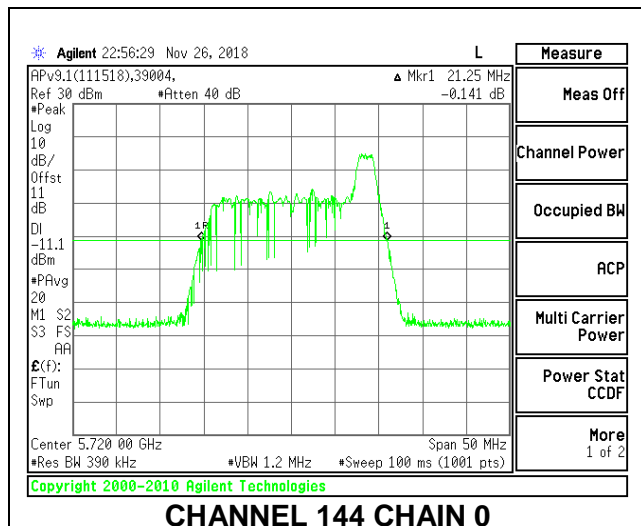

LOW CHANNEL

MID CHANNEL

HIGH CHANNEL

CHANNEL 144

9.2.20. 802.11ax HE40 MODE IN THE 5.6 GHz BAND

2TX Antenna 1 + Antenna 2 OFDMA MODE – 484-Tones, RU Index 65

Channel	Frequency (MHz)	26 dB Bandwidth Chain 0 (MHz)	26 dB Bandwidth Chain 1 (MHz)
Low	5510	41.80	41.70
Mid	5550	41.00	41.50
High	5670	41.20	41.30
142	5710	41.30	41.30