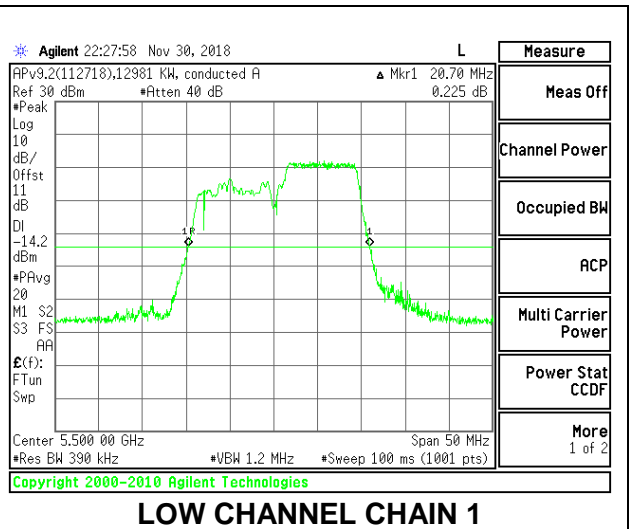

2TX Antenna 1 + Antenna 2 OFDMA MODE – 106-Tones, RU Index 54

Channel	Frequency (MHz)	26 dB Bandwidth Chain 0 (MHz)	26 dB Bandwidth Chain 1 (MHz)
Low	5500	21.70	20.70
Mid	5580	21.90	20.60
High	5700	21.90	20.65
144	5720	21.85	20.65

LOW CHANNEL