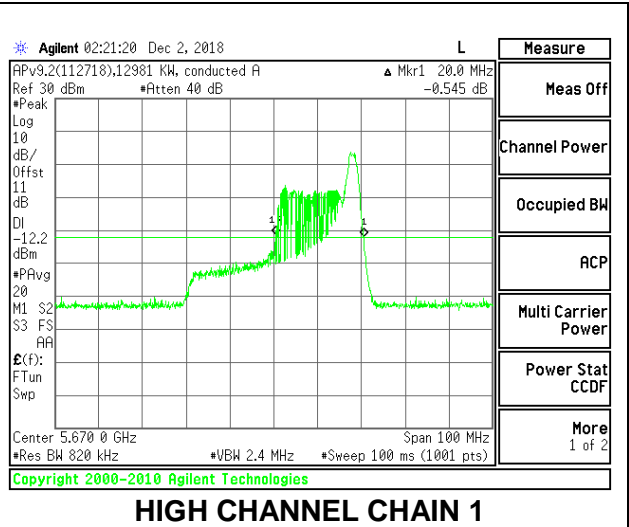

LOW CHANNEL

MID CHANNEL

HIGH CHANNEL

CHANNEL 142

9.2.21. 802.11ax HE80 MODE IN THE 5.6 GHz BAND

2TX Antenna 1 + Antenna 2 OFDMA MODE – 996-Tones, RU Index 67

Channel	Frequency (MHz)	26 dB Bandwidth Chain 0 (MHz)	26 dB Bandwidth Chain 1 (MHz)
Low	5530	83.60	83.40
High	5610	84.00	83.60
138	5690	83.60	83.60