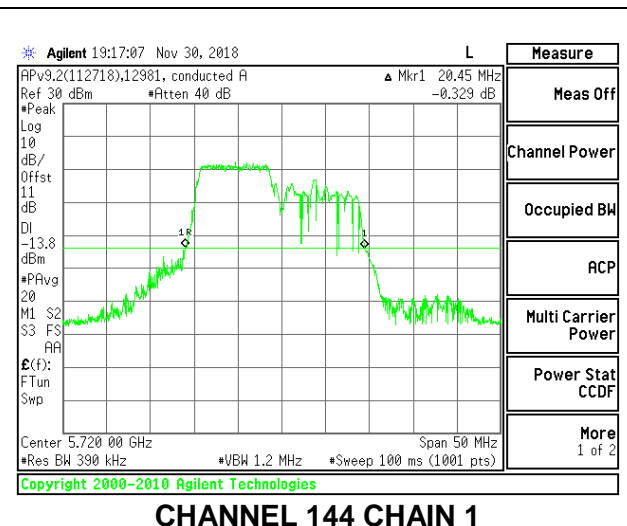

LOW CHANNEL

MID CHANNEL

HIGH CHANNEL

CHANNEL 144

2TX Antenna 1 + Antenna 2 OFDMA MODE – 106-Tones, RU Index 54

Channel	Frequency (MHz)	26 dB Bandwidth Chain 0 (MHz)	26 dB Bandwidth Chain 1 (MHz)
Low	5500	21.70	20.70
Mid	5580	21.90	20.60
High	5700	21.90	20.65
144	5720	21.85	20.65