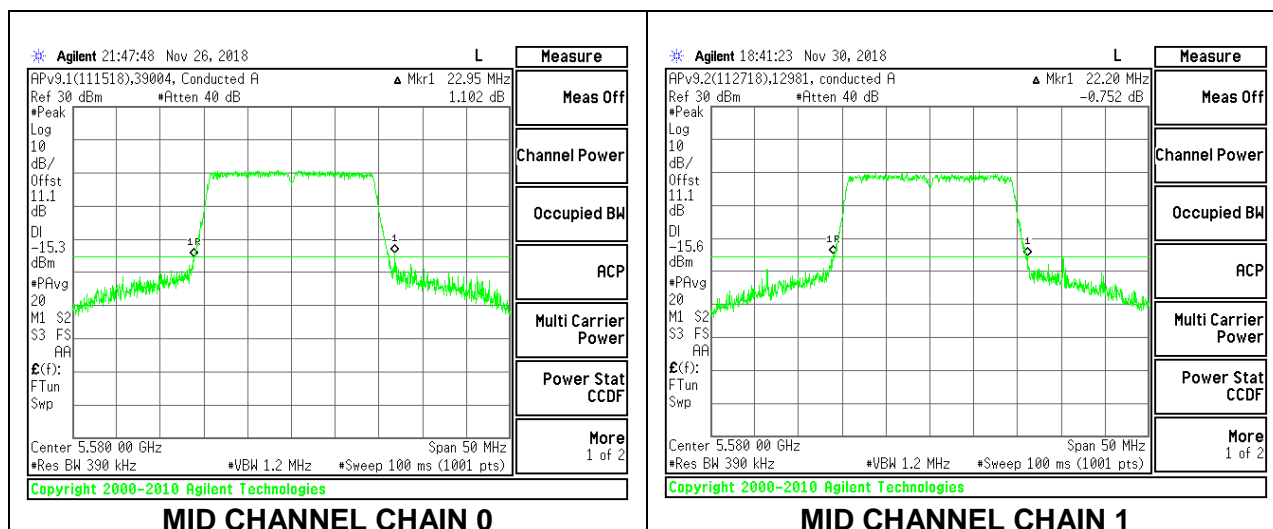

MID CHANNEL