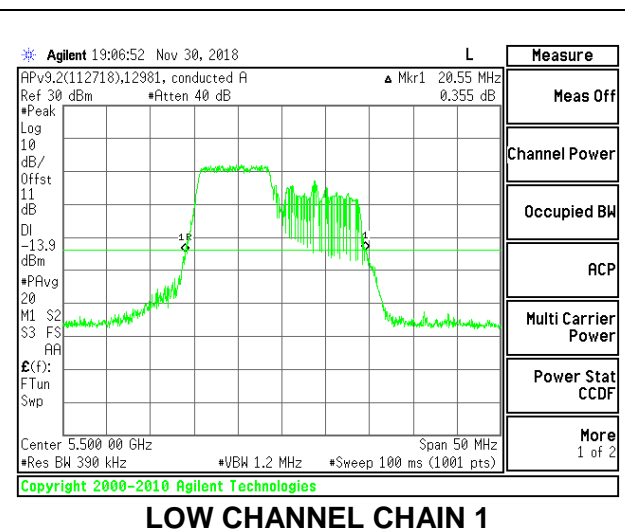

2TX Antenna 1 + Antenna 2 OFDMA MODE – 106-Tones, RU Index 53

Channel	Frequency (MHz)	26 dB Bandwidth Chain 0 (MHz)	26 dB Bandwidth Chain 1 (MHz)
Low	5500	21.50	20.55
Mid	5580	21.45	20.40
High	5700	21.50	20.50
144	5720	21.45	20.45

LOW CHANNEL