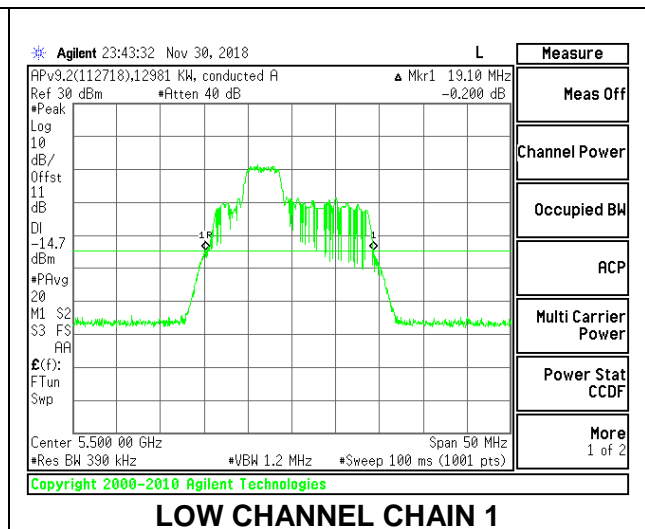

2TX Antenna 1 + Antenna 2 OFDMA MODE – 52-Tones, RU Index 38

Channel	Frequency (MHz)	26 dB Bandwidth Chain 0 (MHz)	26 dB Bandwidth Chain 1 (MHz)
Low	5500	20.45	19.10
Mid	5580	20.50	19.00
High	5700	20.55	19.15
144	5720	20.6	18.90

LOW CHANNEL