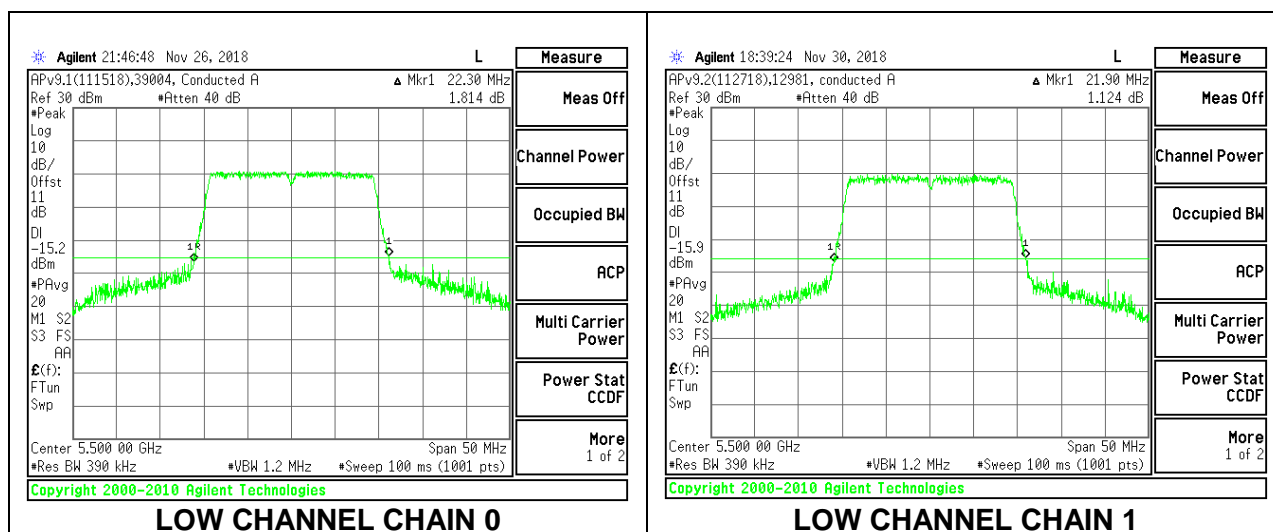

9.2.19. 802.11ax HE20 MODE IN THE 5.6 GHz BAND

2TX Antenna 1 + Antenna 2 OFDMA MODE – 242-Tones, RU Index 61

Channel	Frequency (MHz)	26 dB Bandwidth Chain 0 (MHz)	26 dB Bandwidth Chain 1 (MHz)
Low	5500	22.30	21.90
Mid	5580	22.95	22.20
High	5700	23.25	23.40
144	5720	22.2	22.45

LOW CHANNEL