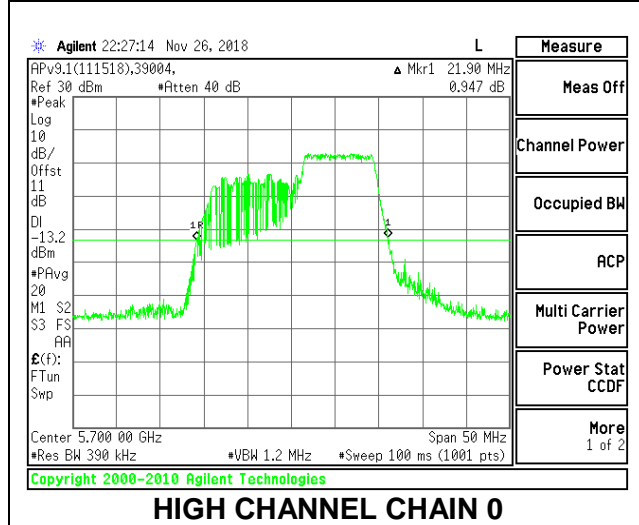

HIGH CHANNEL