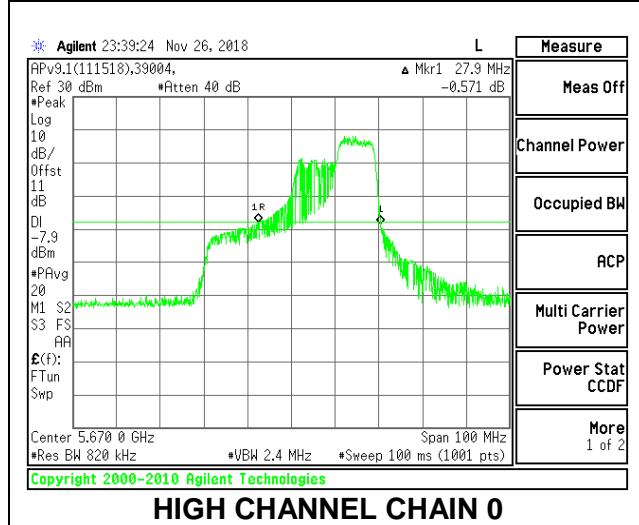

HIGH CHANNEL