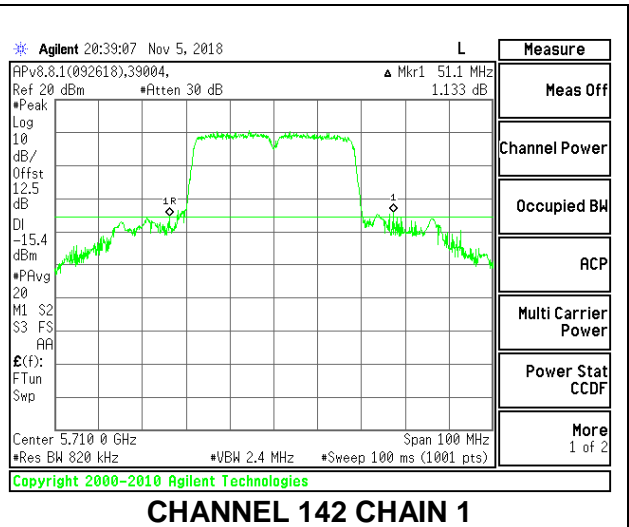

LOW CHANNEL

MID CHANNEL

HIGH CHANNEL

CHANNEL 142

9.2.18. 802.11ac VHT80 MODE IN THE 5.6 GHz BAND

2TX Antenna 1 + Antenna 2 CDD MODE

Channel	Frequency (MHz)	26 dB Bandwidth	
		Chain 0 (MHz)	Chain 1 (MHz)
Low	5530	85.20	85.60
High	5610	85.40	85.80
138	5690	85.60	84.60

LOW CHANNEL

LOW CHANNEL CHAIN 0

LOW CHANNEL CHAIN 1

HIGH CHANNEL

HIGH CHANNEL CHAIN 0

HIGH CHANNEL CHAIN 1

CHANNEL 138

9.2.19. 802.11ax HE20 MODE IN THE 5.6 GHz BAND