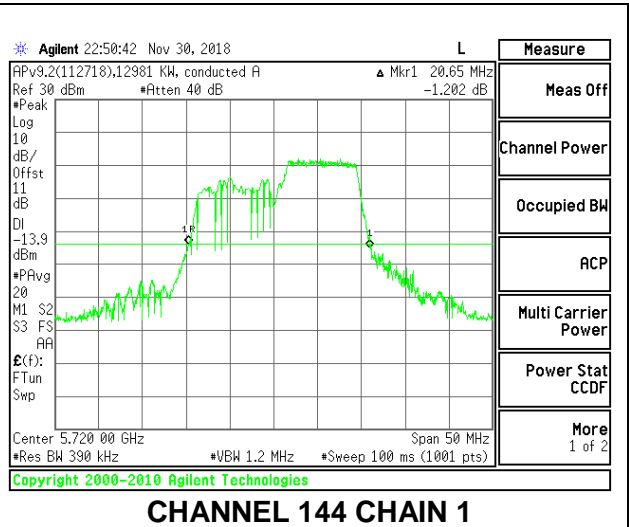

LOW CHANNEL

MID CHANNEL

HIGH CHANNEL

CHANNEL 144

2TX Antenna 1 + Antenna 2 OFDMA MODE – 52-Tones, RU Index 37

Channel	Frequency (MHz)	26 dB Bandwidth Chain 0 (MHz)	26 dB Bandwidth Chain 1 (MHz)
Low	5500	21.00	20.20
Mid	5580	20.90	20.25
High	5700	20.95	20.10
144	5720	20.95	20.25