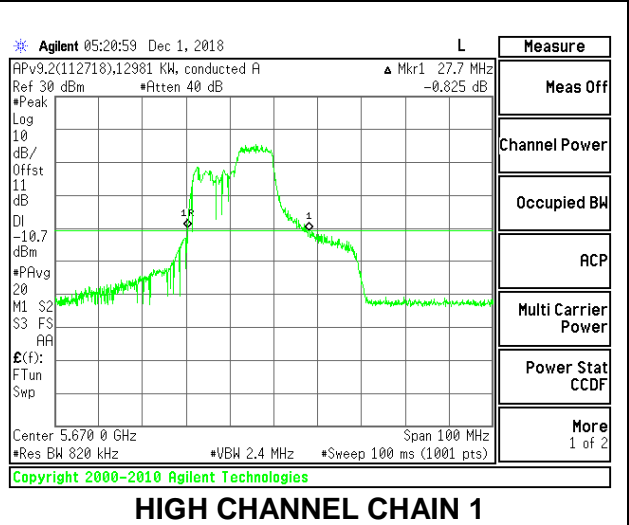

HIGH CHANNEL