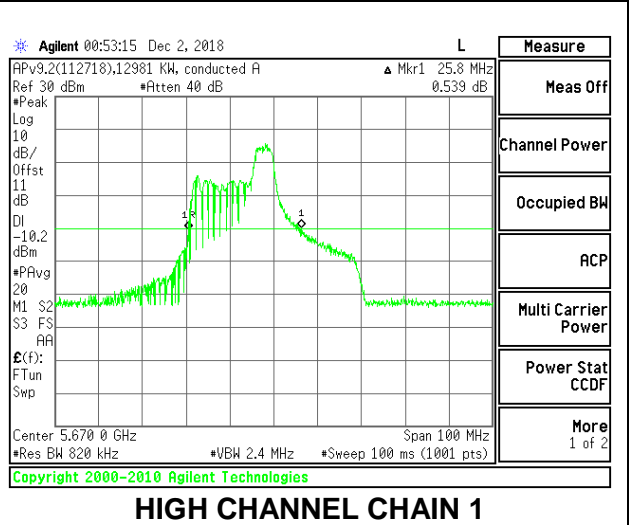

HIGH CHANNEL