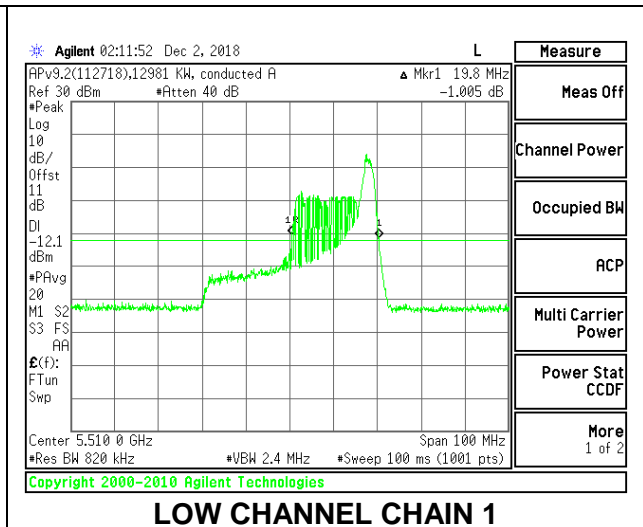

LOW CHANNEL

MID CHANNEL

HIGH CHANNEL

CHANNEL 142

9.2.21. 802.11ax HE80 MODE IN THE 5.6 GHz BAND

2TX Antenna 1 + Antenna 2 OFDMA MODE – 996-Tones, RU Index 67

Channel	Frequency (MHz)	26 dB Bandwidth Chain 0 (MHz)	26 dB Bandwidth Chain 1 (MHz)
Low	5530	83.60	83.40
High	5610	84.00	83.60
138	5690	83.60	83.60