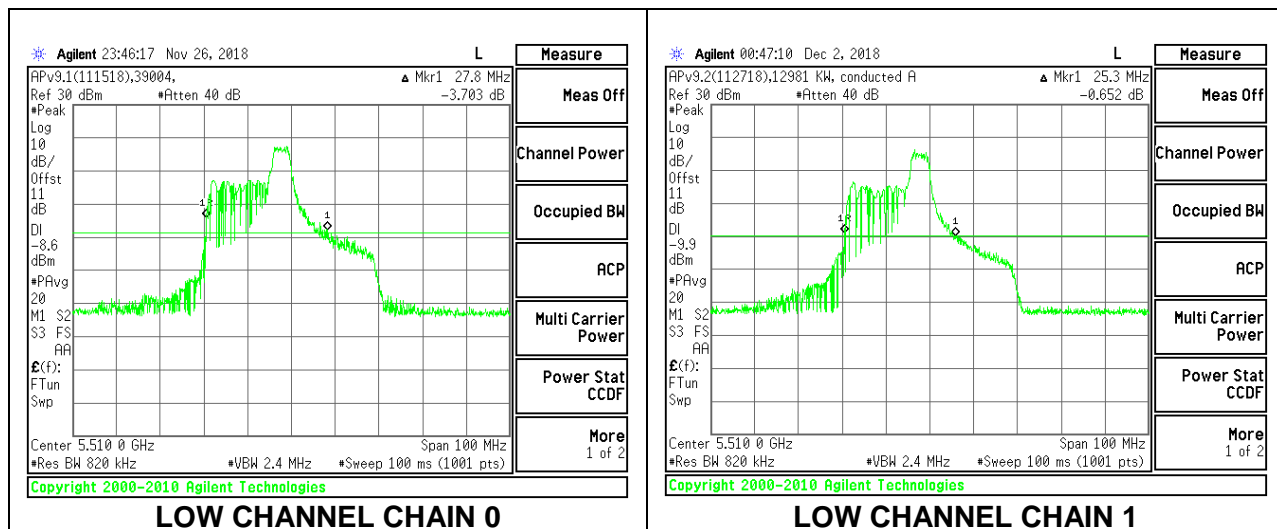

2TX Antenna 1 + Antenna 2 OFDMA MODE – 52-Tones, RU Index 40

Channel	Frequency (MHz)	26 dB Bandwidth Chain 0 (MHz)	26 dB Bandwidth Chain 1 (MHz)
Low	5510	27.80	25.30
Mid	5550	27.50	26.10
High	5670	28.40	25.80
142	5710	27.60	26.40

LOW CHANNEL