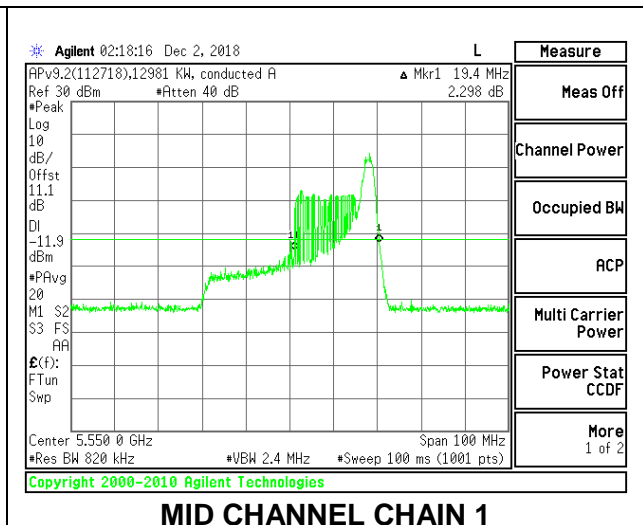

LOW CHANNEL

MID CHANNEL

HIGH CHANNEL

CHANNEL 142

9.2.21. 802.11ax HE80 MODE IN THE 5.6 GHz BAND

2TX Antenna 1 + Antenna 2 OFDMA MODE – 996-Tones, RU Index 67

Channel	Frequency (MHz)	26 dB Bandwidth Chain 0 (MHz)	26 dB Bandwidth Chain 1 (MHz)
Low	5530	83.60	83.40
High	5610	84.00	83.60
138	5690	83.60	83.60