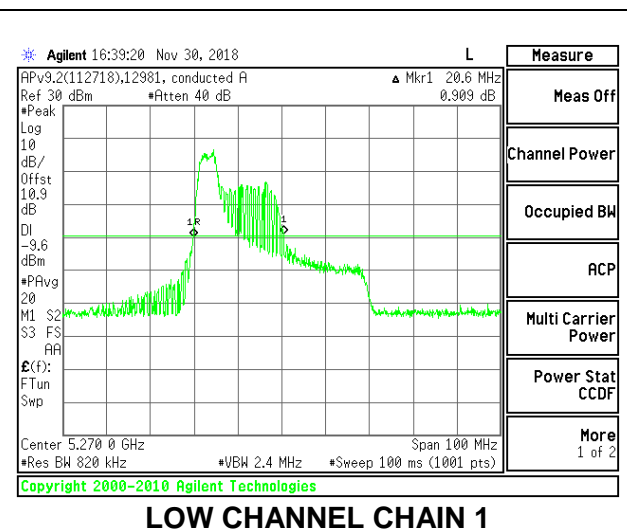

LOW CHANNEL

HIGH CHANNEL

2TX Antenna 1 + Antenna 2 OFDMA MODE – 52-Tones, RU Index 37

Channel	Frequency (MHz)	26 dB Bandwidth Chain 0 (MHz)	26 dB Bandwidth Chain 1 (MHz)
Low	5270	22.30	20.60
High	5310	22.90	20.60

LOW CHANNEL

LOW CHANNEL CHAIN 0

LOW CHANNEL CHAIN 1

HIGH CHANNEL

HIGH CHANNEL CHAIN 0

HIGH CHANNEL CHAIN 1

2TX Antenna 1 + Antenna 2 OFDMA MODE – 52-Tones, RU Index 40

Channel	Frequency (MHz)	26 dB Bandwidth Chain 0 (MHz)	26 dB Bandwidth Chain 1 (MHz)
Low	5270	26.50	25.60
High	5310	25.60	25.70