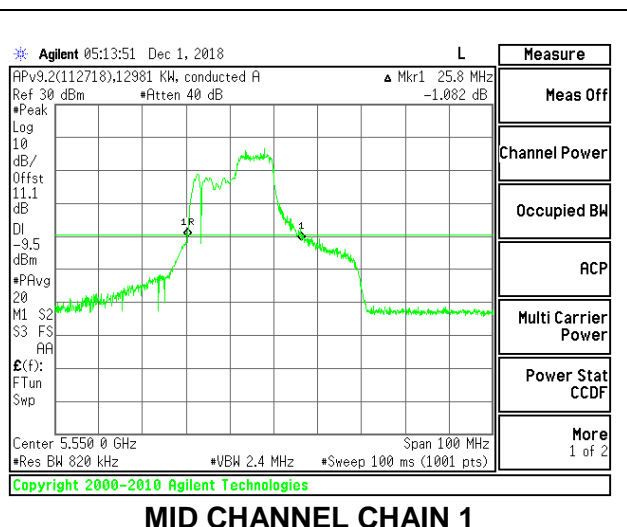

MID CHANNEL