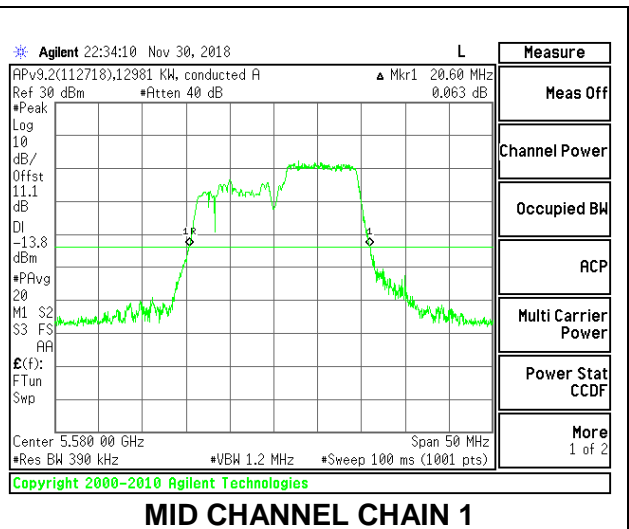

MID CHANNEL