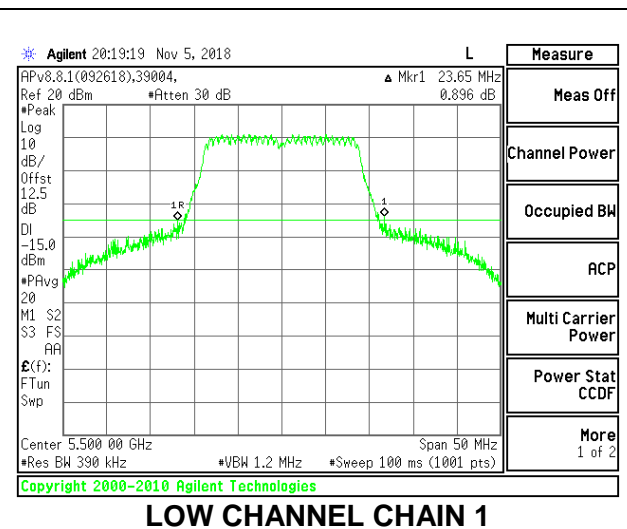

9.2.16. 802.11n HT20 MODE IN THE 5.6 GHz BAND

2TX Antenna 1 + Antenna 2 CDD MODE

Channel	Frequency (MHz)	26 dB Bandwidth	
		Chain 0 (MHz)	Chain 1 (MHz)
Low	5500	22.55	23.65
Mid	5580	22.90	26.55
High	5700	23.95	28.30
144	5720	23.90	28.90

LOW CHANNEL