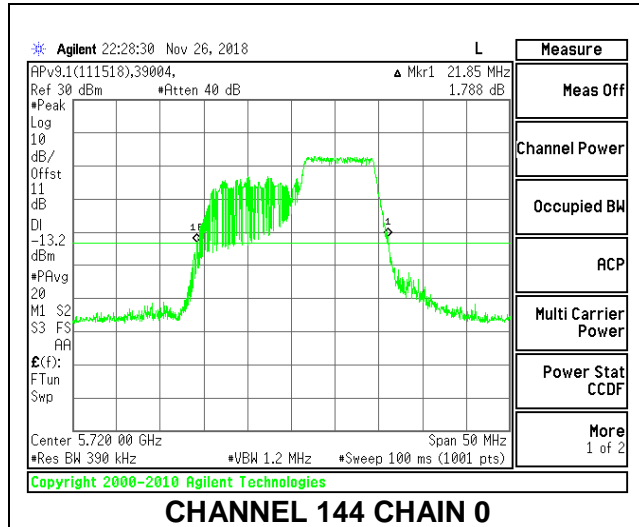

LOW CHANNEL

MID CHANNEL

HIGH CHANNEL

CHANNEL 144

2TX Antenna 1 + Antenna 2 OFDMA MODE – 52-Tones, RU Index 37

Channel	Frequency (MHz)	26 dB Bandwidth Chain 0 (MHz)	26 dB Bandwidth Chain 1 (MHz)
Low	5500	21.00	20.20
Mid	5580	20.90	20.25
High	5700	20.95	20.10
144	5720	20.95	20.25