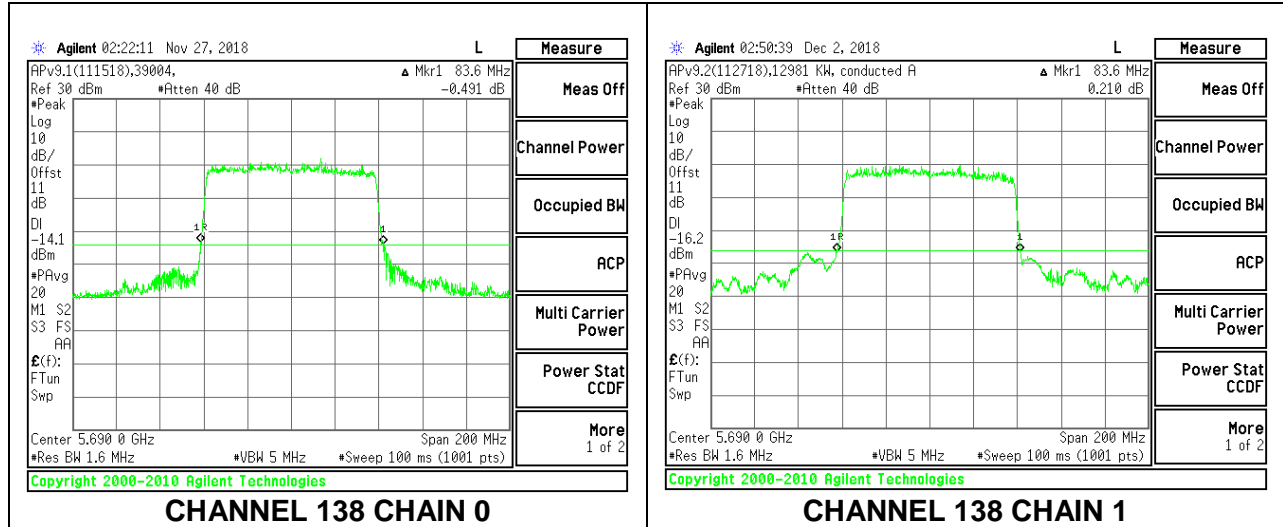

CHANNEL 138