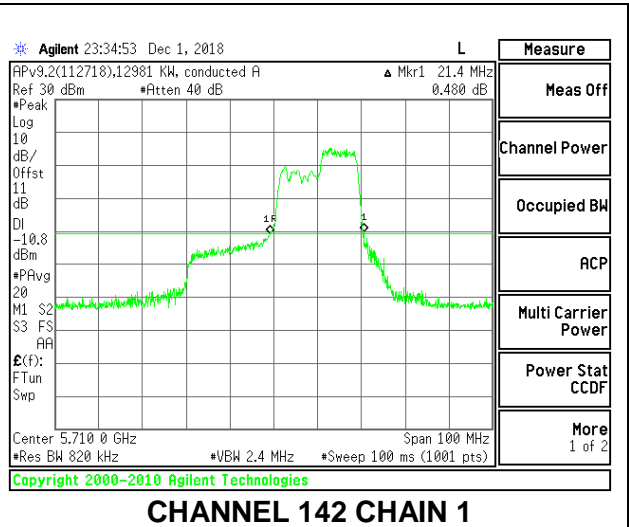

LOW CHANNEL

MID CHANNEL

HIGH CHANNEL

CHANNEL 142

2TX Antenna 1 + Antenna 2 OFDMA MODE – 52-Tones, RU Index 37

Channel	Frequency (MHz)	26 dB Bandwidth Chain 0 (MHz)	26 dB Bandwidth Chain 1 (MHz)
Low	5510	22.20	20.70
Mid	5550	23.00	20.20
High	5670	22.60	20.60
142	5710	22.7	20.60