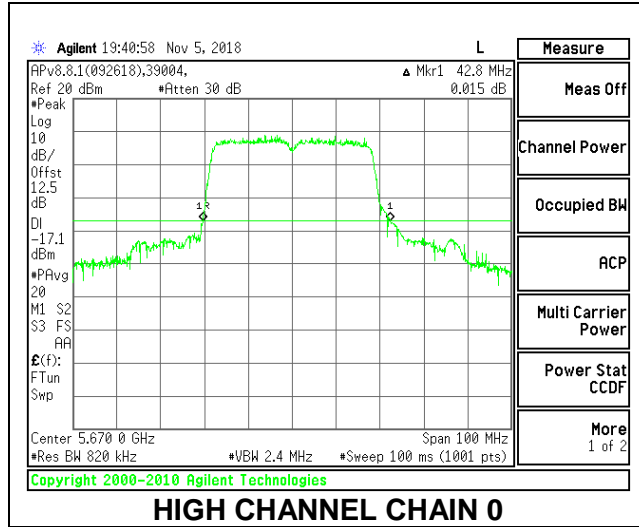

HIGH CHANNEL