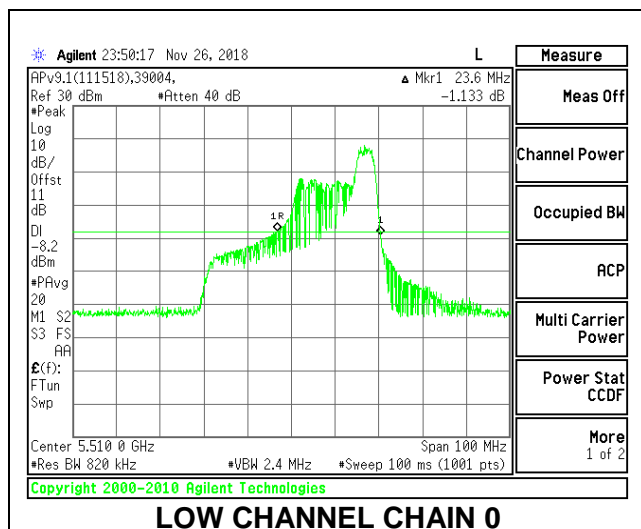

2TX Antenna 1 + Antenna 2 OFDMA MODE – 52-Tones, RU Index 44

Channel	Frequency (MHz)	26 dB Bandwidth Chain 0 (MHz)	26 dB Bandwidth Chain 1 (MHz)
Low	5510	23.60	20.00
Mid	5550	24.40	20.00
High	5670	23.70	20.00
142	5710	24.5	20.30

LOW CHANNEL