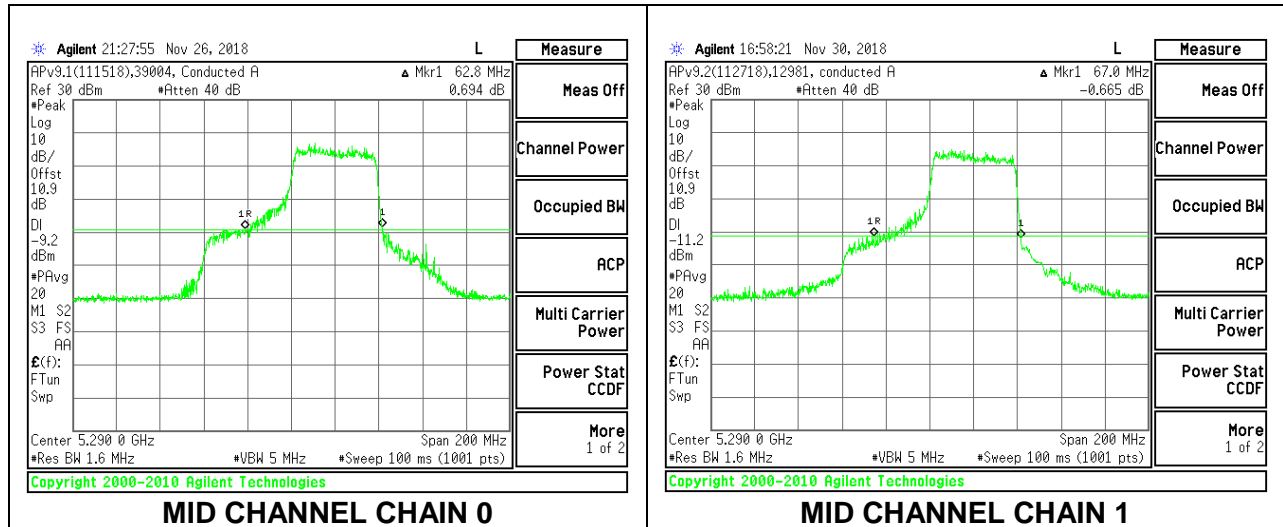

2TX Antenna 1 + Antenna 2 OFDMA MODE – 484-Tones, RU Index 66

Channel	Frequency (MHz)	26 dB Bandwidth Chain 0 (MHz)	26 dB Bandwidth Chain 1 (MHz)
Mid	5290	62.80	67.00

MID CHANNEL