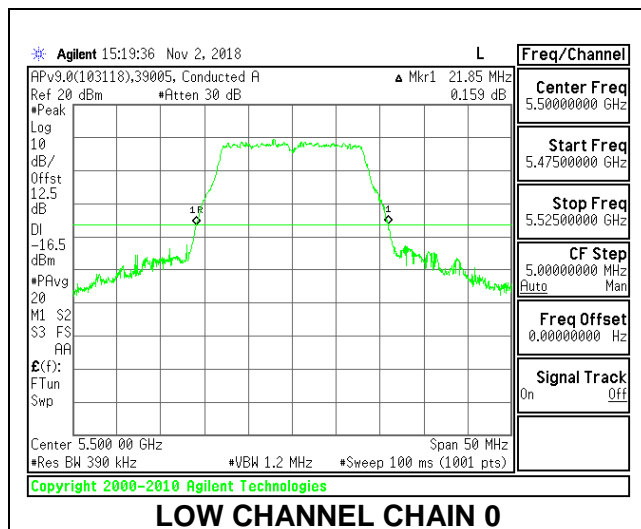

Channel	Frequency (MHz)	26 dB Bandwidth Chain 0 (MHz)	26 dB Bandwidth Chain 1 (MHz)
Mid	5290	27.00	22.00

MID CHANNEL

9.2.15. 802.11a MODE IN THE 5.6 GHz BAND

2TX Antenna 1 + Antenna 2 CDD MODE

Channel	Frequency (MHz)	26 dB Bandwidth	
		Chain 0 (MHz)	Chain 1 (MHz)
Low	5500	21.85	21.95
Mid	5580	21.85	24.30
High	5700	22.05	25.30
144	5720	21.75	25.75

LOW CHANNEL

MID CHANNEL

HIGH CHANNEL

CHANNEL 144

9.2.16. 802.11n HT20 MODE IN THE 5.6 GHz BAND

2TX Antenna 1 + Antenna 2 CDD MODE

Channel	Frequency (MHz)	26 dB Bandwidth	
		Chain 0 (MHz)	Chain 1 (MHz)
Low	5500	22.55	23.65
Mid	5580	22.90	26.55
High	5700	23.95	28.30
144	5720	23.90	28.90