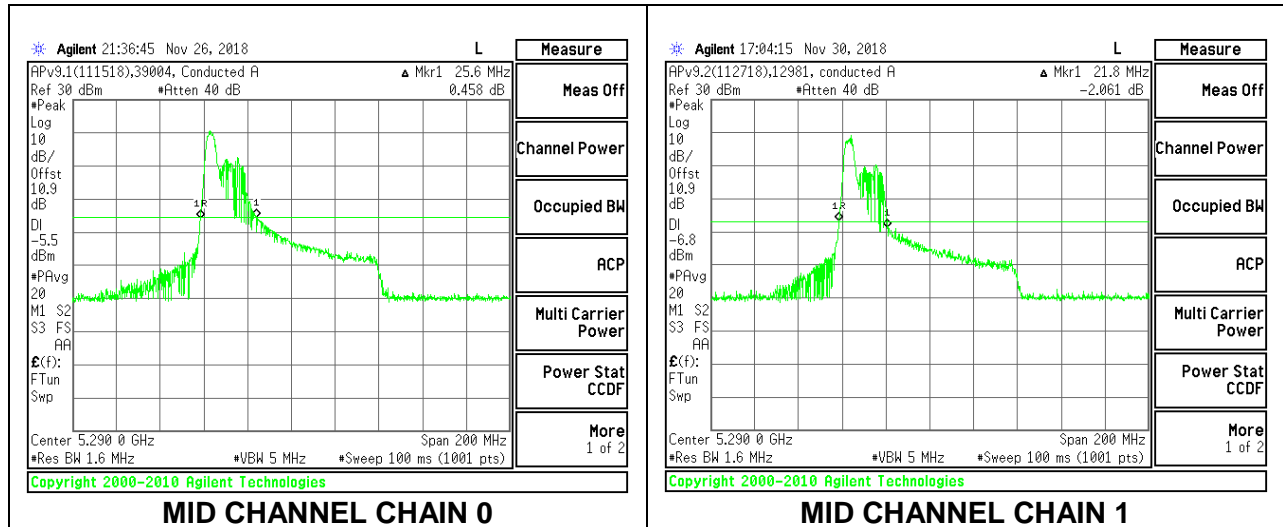

2TX Antenna 1 + Antenna 2 OFDMA MODE – 52-Tones, RU Index 37

Channel	Frequency (MHz)	26 dB Bandwidth Chain 0 (MHz)	26 dB Bandwidth Chain 1 (MHz)
Mid	5290	25.60	21.80

MID CHANNEL