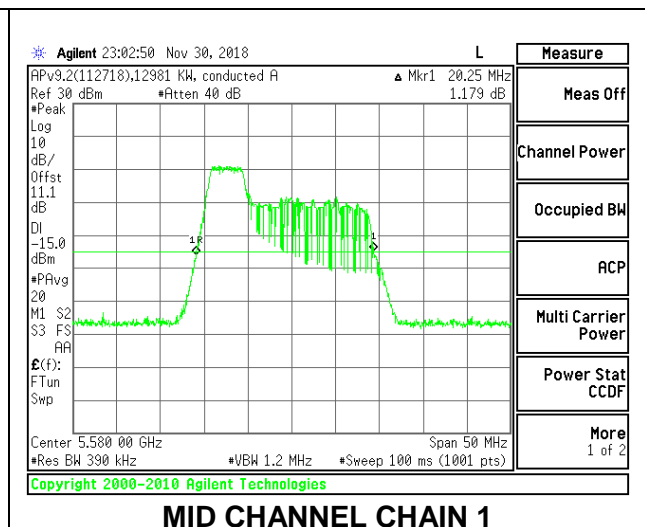

MID CHANNEL