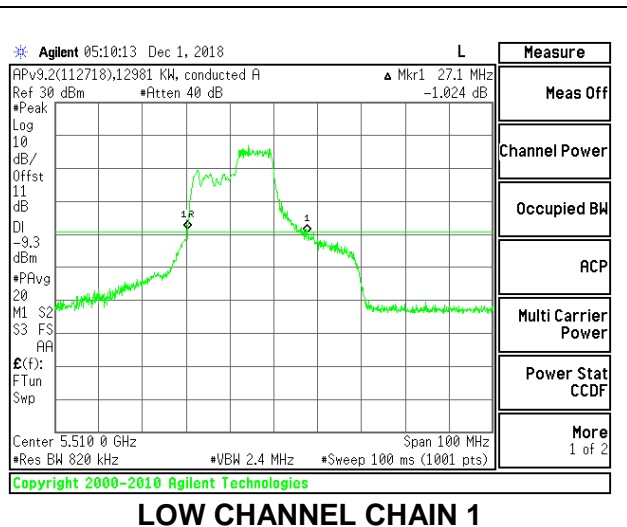

2TX Antenna 1 + Antenna 2 OFDMA MODE – 106-Tones, RU Index 54

Channel	Frequency (MHz)	26 dB Bandwidth Chain 0 (MHz)	26 dB Bandwidth Chain 1 (MHz)
Low	5510	28.40	27.10
Mid	5550	28.10	25.80
High	5670	27.90	27.70
142	5710	28.00	27.60

LOW CHANNEL