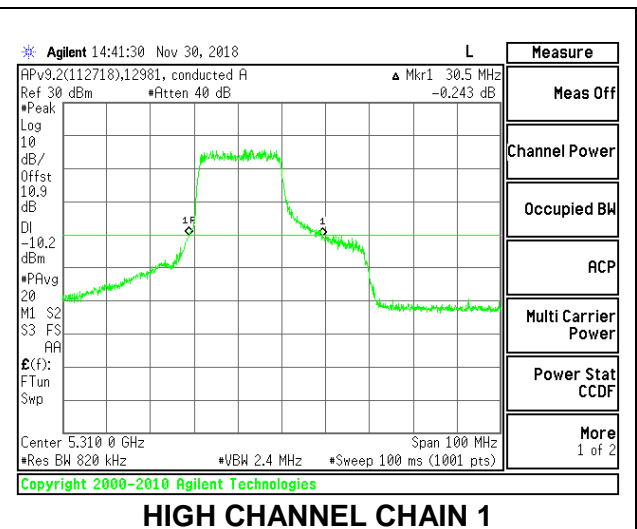

HIGH CHANNEL