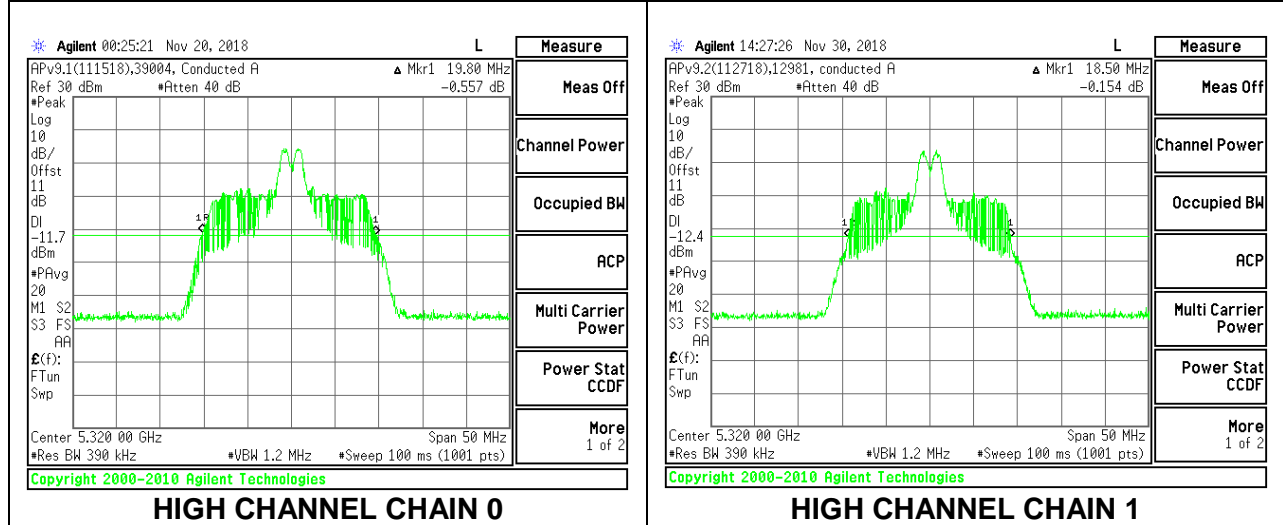

HIGH CHANNEL