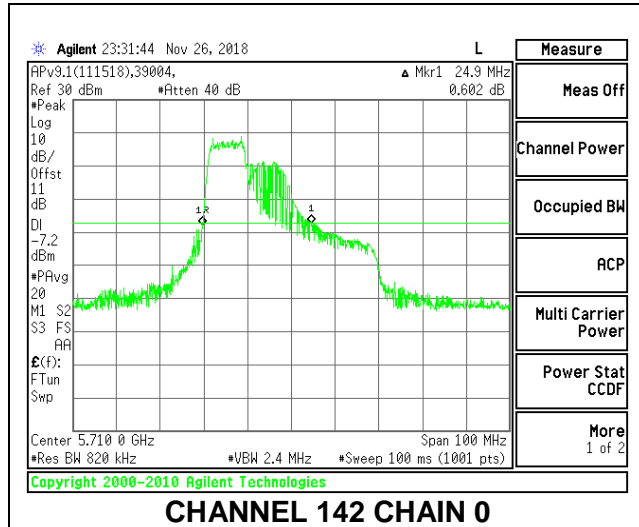

LOW CHANNEL

MID CHANNEL

HIGH CHANNEL

CHANNEL 142

2TX Antenna 1 + Antenna 2 OFDMA MODE – 106-Tones, RU Index 54

Channel	Frequency (MHz)	26 dB Bandwidth Chain 0 (MHz)	26 dB Bandwidth Chain 1 (MHz)
Low	5510	28.40	27.10
Mid	5550	28.10	25.80
High	5670	27.90	27.70
142	5710	28.00	27.60