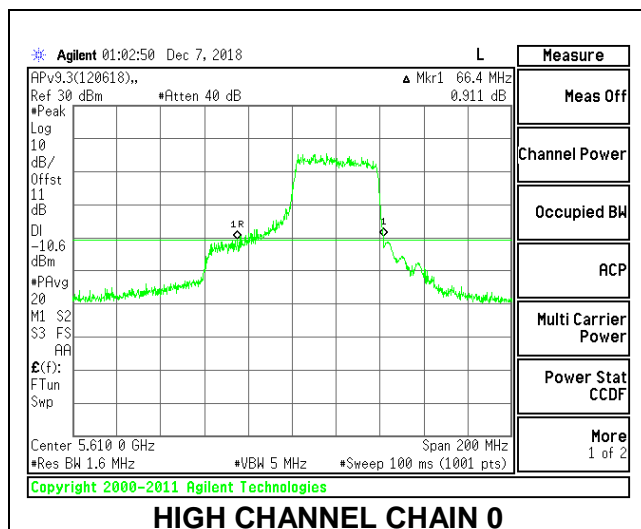

HIGH CHANNEL