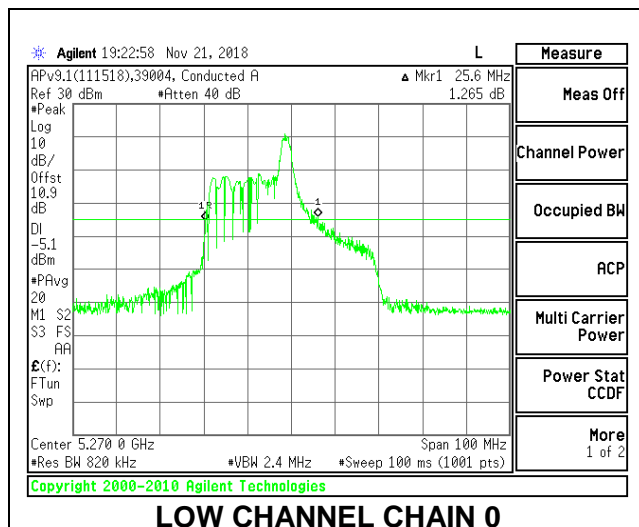

LOW CHANNEL

HIGH CHANNEL

2TX Antenna 1 + Antenna 2 OFDMA MODE – 26-Tones, RU Index 8

Channel	Frequency (MHz)	26 dB Bandwidth Chain 0 (MHz)	26 dB Bandwidth Chain 1 (MHz)
Low	5270	25.60	25.90
High	5310	25.00	24.50

LOW CHANNEL

LOW CHANNEL CHAIN 0

LOW CHANNEL CHAIN 1

HIGH CHANNEL

HIGH CHANNEL CHAIN 0

HIGH CHANNEL CHAIN 1

2TX Antenna 1 + Antenna 2 OFDMA MODE – 26-Tones, RU Index 17

Channel	Frequency (MHz)	26 dB Bandwidth Chain 0 (MHz)	26 dB Bandwidth Chain 1 (MHz)
Low	5270	22.00	19.90
High	5310	21.40	19.90