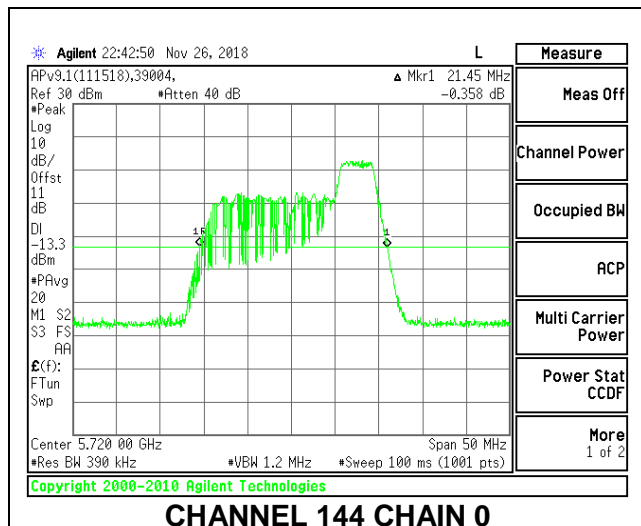

LOW CHANNEL

MID CHANNEL

HIGH CHANNEL

CHANNEL 144

2TX Antenna 1 + Antenna 2 OFDMA MODE – 26-Tones, RU Index 0

Channel	Frequency (MHz)	26 dB Bandwidth Chain 0 (MHz)	26 dB Bandwidth Chain 1 (MHz)
Low	5500	20.40	20.00
Mid	5580	20.45	19.80
High	5700	20.45	19.95
144	5720	20.6	19.90