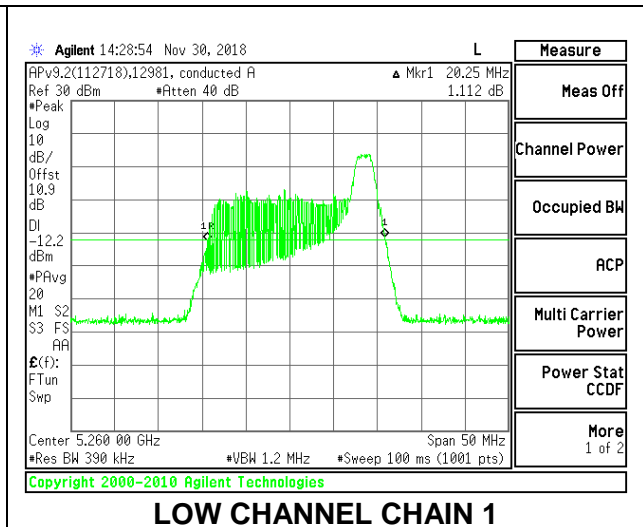

LOW CHANNEL

MID CHANNEL

HIGH CHANNEL

2TX Antenna 1 + Antenna 2 OFDMA MODE – 26-Tones, RU Index 8

Channel	Frequency (MHz)	26 dB Bandwidth Chain 0 (MHz)	26 dB Bandwidth Chain 1 (MHz)
Low	5260	21.05	20.25
Mid	5300	20.90	20.20
High	5320	21.10	20.15

LOW CHANNEL

MID CHANNEL

HIGH CHANNEL

9.2.13. 802.11ax HE40 MODE IN THE 5.3 GHz BAND

2TX Antenna 1 + Antenna 2 OFDMA MODE – 484-Tones, RU Index 65

Channel	Frequency (MHz)	26 dB Bandwidth Chain 0 (MHz)	26 dB Bandwidth Chain 1 (MHz)
Low	5270	41.80	42.30
High	5310	41.40	41.90