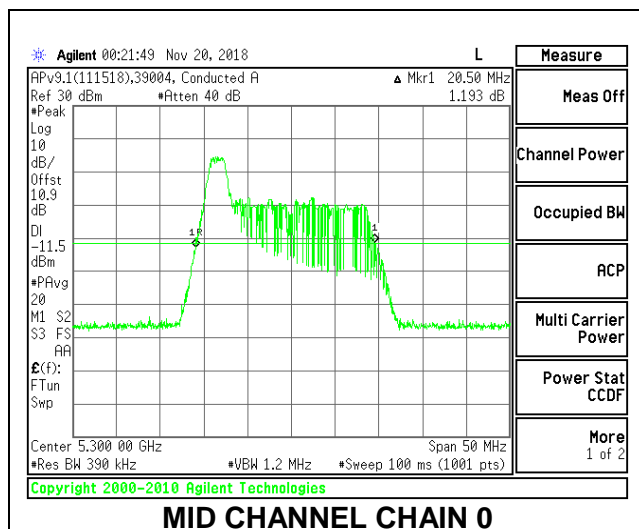

MID CHANNEL