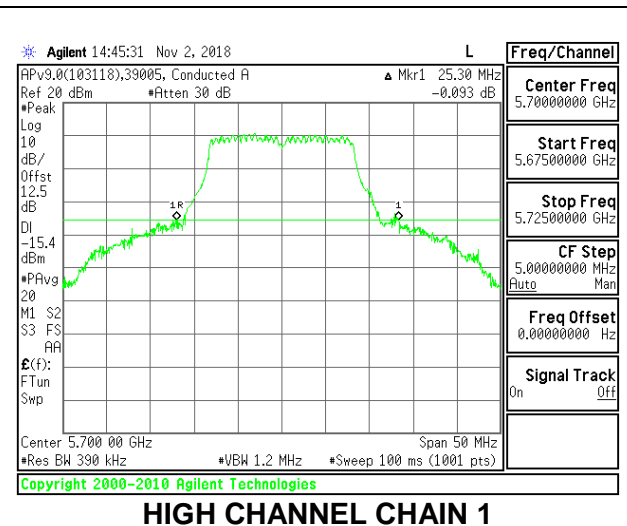

HIGH CHANNEL