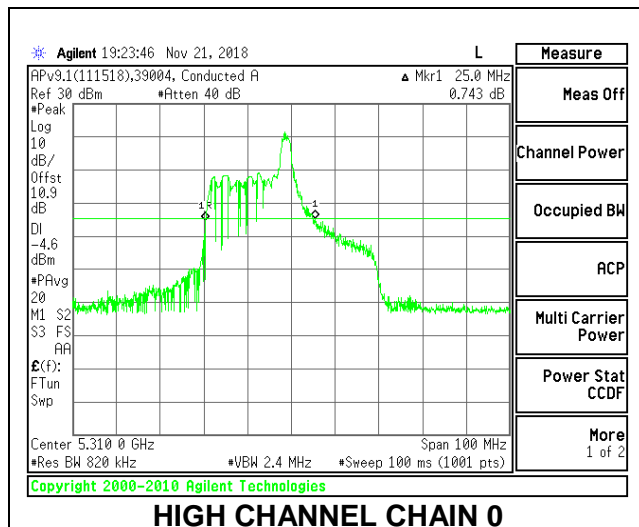

LOW CHANNEL

LOW CHANNEL CHAIN 0

LOW CHANNEL CHAIN 1

HIGH CHANNEL

HIGH CHANNEL CHAIN 0

HIGH CHANNEL CHAIN 1

2TX Antenna 1 + Antenna 2 OFDMA MODE – 26-Tones, RU Index 17

Channel	Frequency (MHz)	26 dB Bandwidth Chain 0 (MHz)	26 dB Bandwidth Chain 1 (MHz)
Low	5270	22.00	19.90
High	5310	21.40	19.90

LOW CHANNEL

HIGH CHANNEL

9.2.14. 802.11ax HE80 MODE IN THE 5.3 GHz BAND

2TX Antenna 1 + Antenna 2 OFDMA MODE – 996-Tones, RU Index 67

Channel	Frequency (MHz)	26 dB Bandwidth Chain 0 (MHz)	26 dB Bandwidth Chain 1 (MHz)
Mid	5290	84.20	84.80