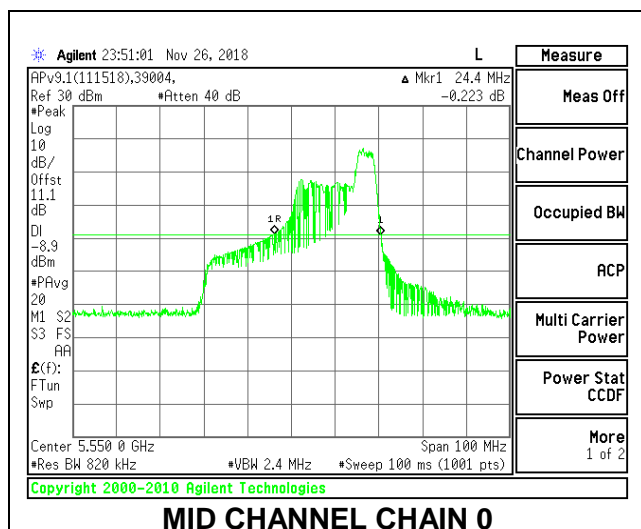

MID CHANNEL