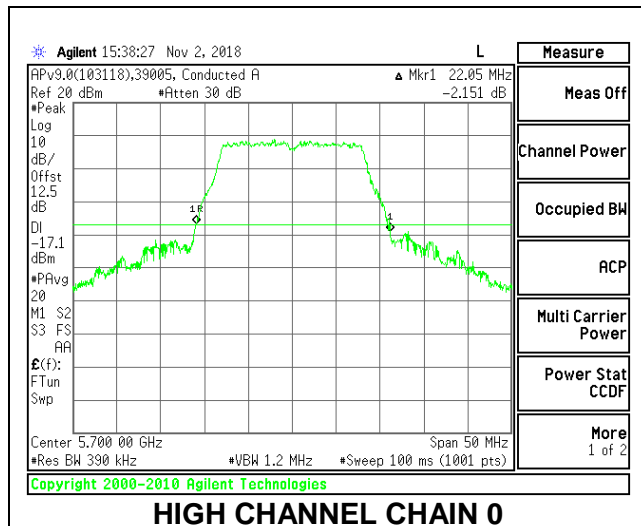

HIGH CHANNEL