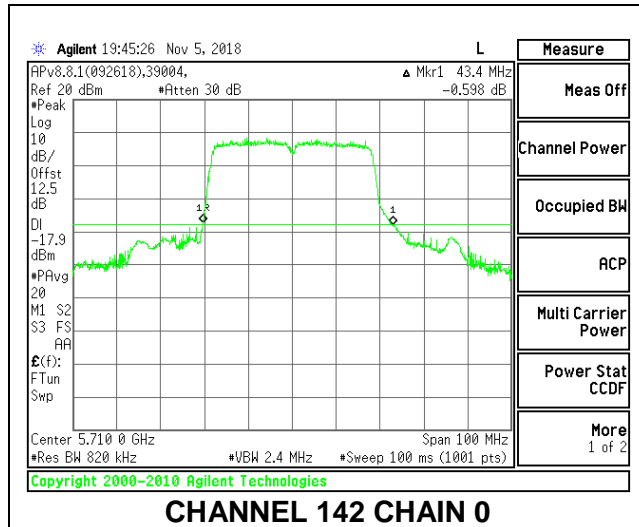

LOW CHANNEL

MID CHANNEL

HIGH CHANNEL

CHANNEL 142

9.2.18. 802.11ac VHT80 MODE IN THE 5.6 GHz BAND

2TX Antenna 1 + Antenna 2 CDD MODE

Channel	Frequency (MHz)	26 dB Bandwidth	
		Chain 0 (MHz)	Chain 1 (MHz)
Low	5530	85.20	85.60
High	5610	85.40	85.80
138	5690	85.60	84.60

LOW CHANNEL

LOW CHANNEL CHAIN 0

LOW CHANNEL CHAIN 1

HIGH CHANNEL

HIGH CHANNEL CHAIN 0

HIGH CHANNEL CHAIN 1

CHANNEL 138

9.2.19. 802.11ax HE20 MODE IN THE 5.6 GHz BAND