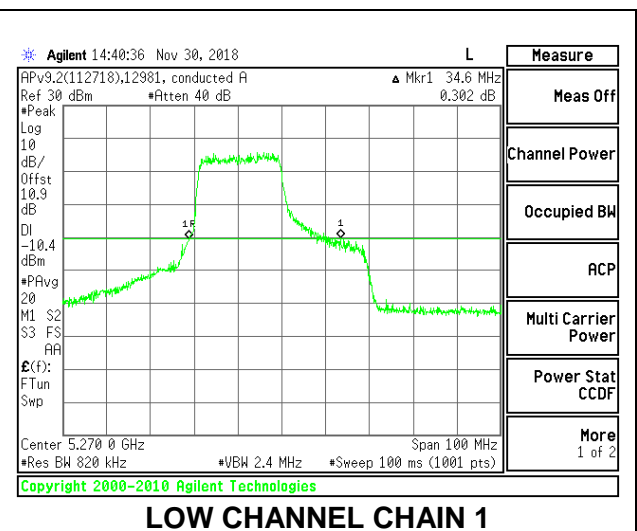

2TX Antenna 1 + Antenna 2 OFDMA MODE – 242-Tones, RU Index 61

Channel	Frequency (MHz)	26 dB Bandwidth Chain 0 (MHz)	26 dB Bandwidth Chain 1 (MHz)
Low	5270	34.00	34.60
High	5310	33.30	30.50

LOW CHANNEL