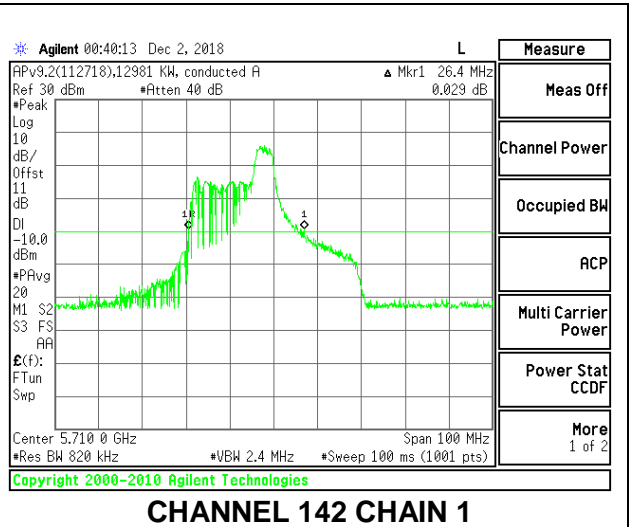

LOW CHANNEL

MID CHANNEL

HIGH CHANNEL

CHANNEL 142

2TX Antenna 1 + Antenna 2 OFDMA MODE – 52-Tones, RU Index 44

Channel	Frequency (MHz)	26 dB Bandwidth Chain 0 (MHz)	26 dB Bandwidth Chain 1 (MHz)
Low	5510	23.60	20.00
Mid	5550	24.40	20.00
High	5670	23.70	20.00
142	5710	24.5	20.30