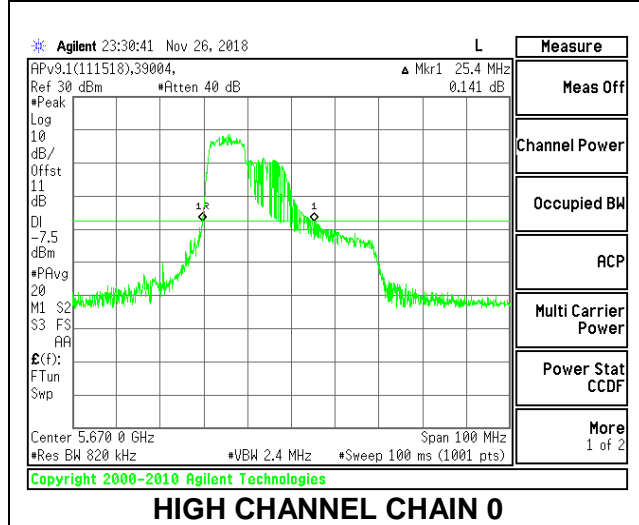

HIGH CHANNEL