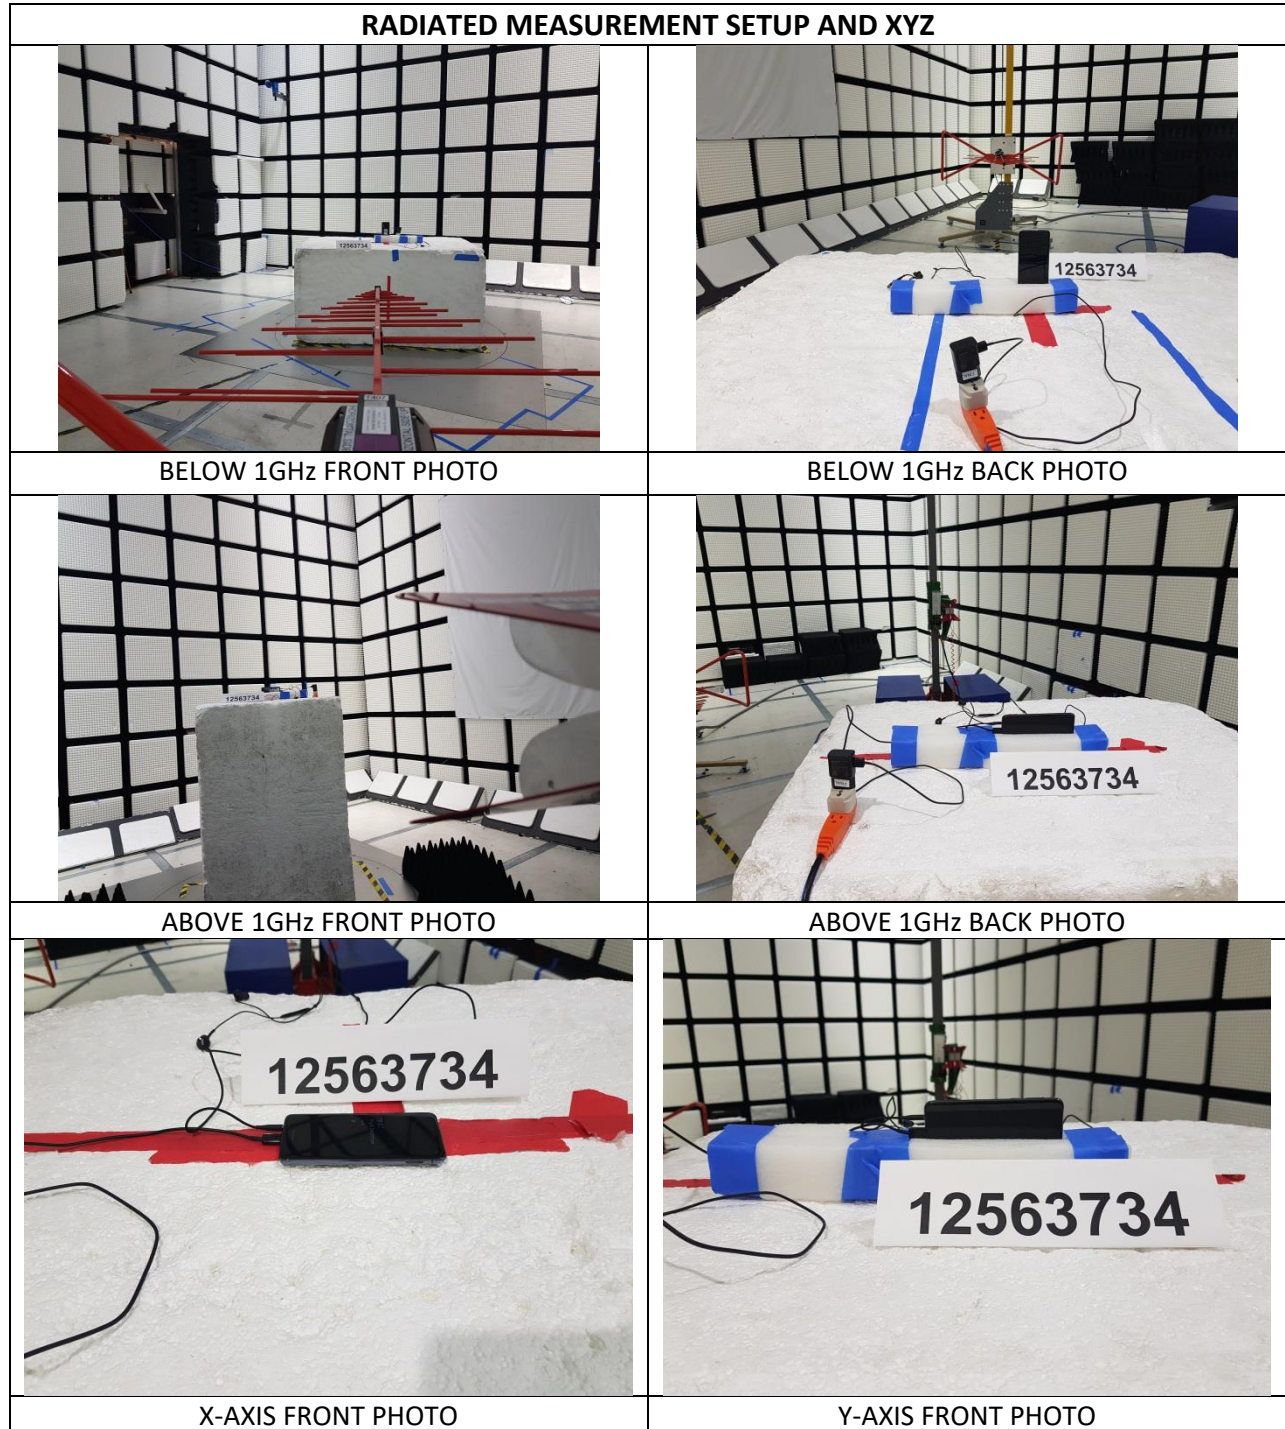

12. SETUP PHOTOS

12.1.1. SMG-970F (Original)

Z-AXIS FRONT PHOTO

**ANTENNA PORT CONDUCTED RF MEASUREMENT SETUP AND
FREQUENCY STABILITY**

ANTENNA PORT CONDUCTED PHOTO

FREQUENCY STABILITY

12.1.2. SMG-970N (Spot Check)