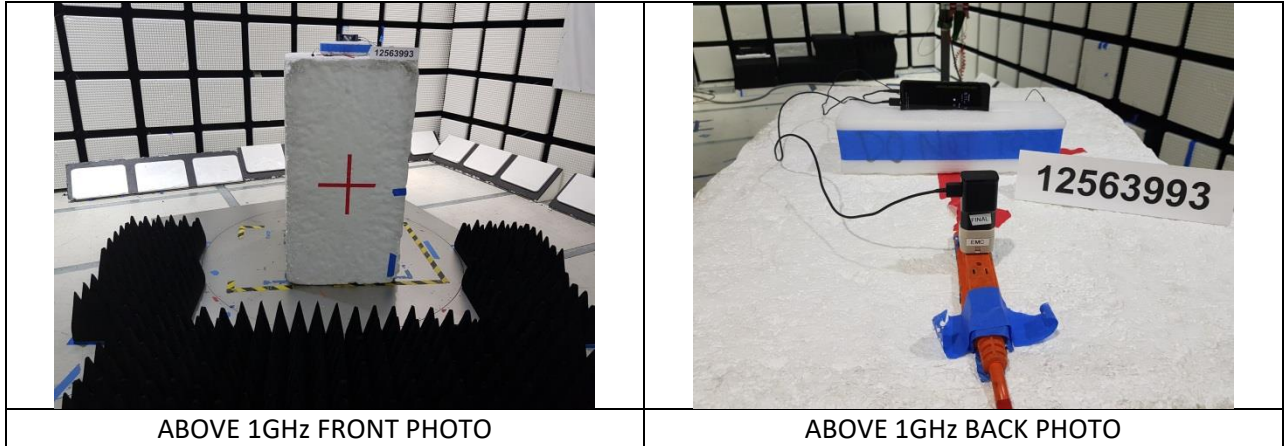

12. SETUP PHOTOS

12.1.1. SMG-970F (Original)

Z-AXIS FRONT PHOTO

**ANTENNA PORT CONDUCTED RF MEASUREMENT SETUP AND
FREQUENCY STABILITY**

ANTENNA PORT CONDUCTED PHOTO

FREQUENCY STABILITY

12.1.2. SMG-970N (Spot Check)