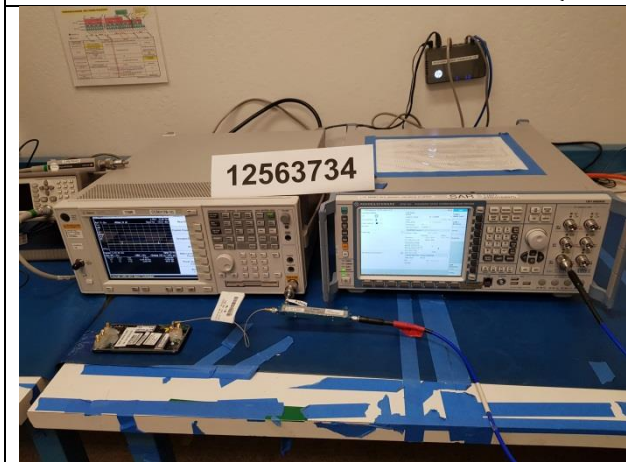

12. SETUP PHOTOS

12.1.1. SMG-970F (Original)

Z-AXIS FRONT PHOTO

**ANTENNA PORT CONDUCTED RF MEASUREMENT SETUP AND
FREQUENCY STABILITY**

ANTENNA PORT CONDUCTED PHOTO

FREQUENCY STABILITY

12.1.2. SMG-970N (Spot Check)