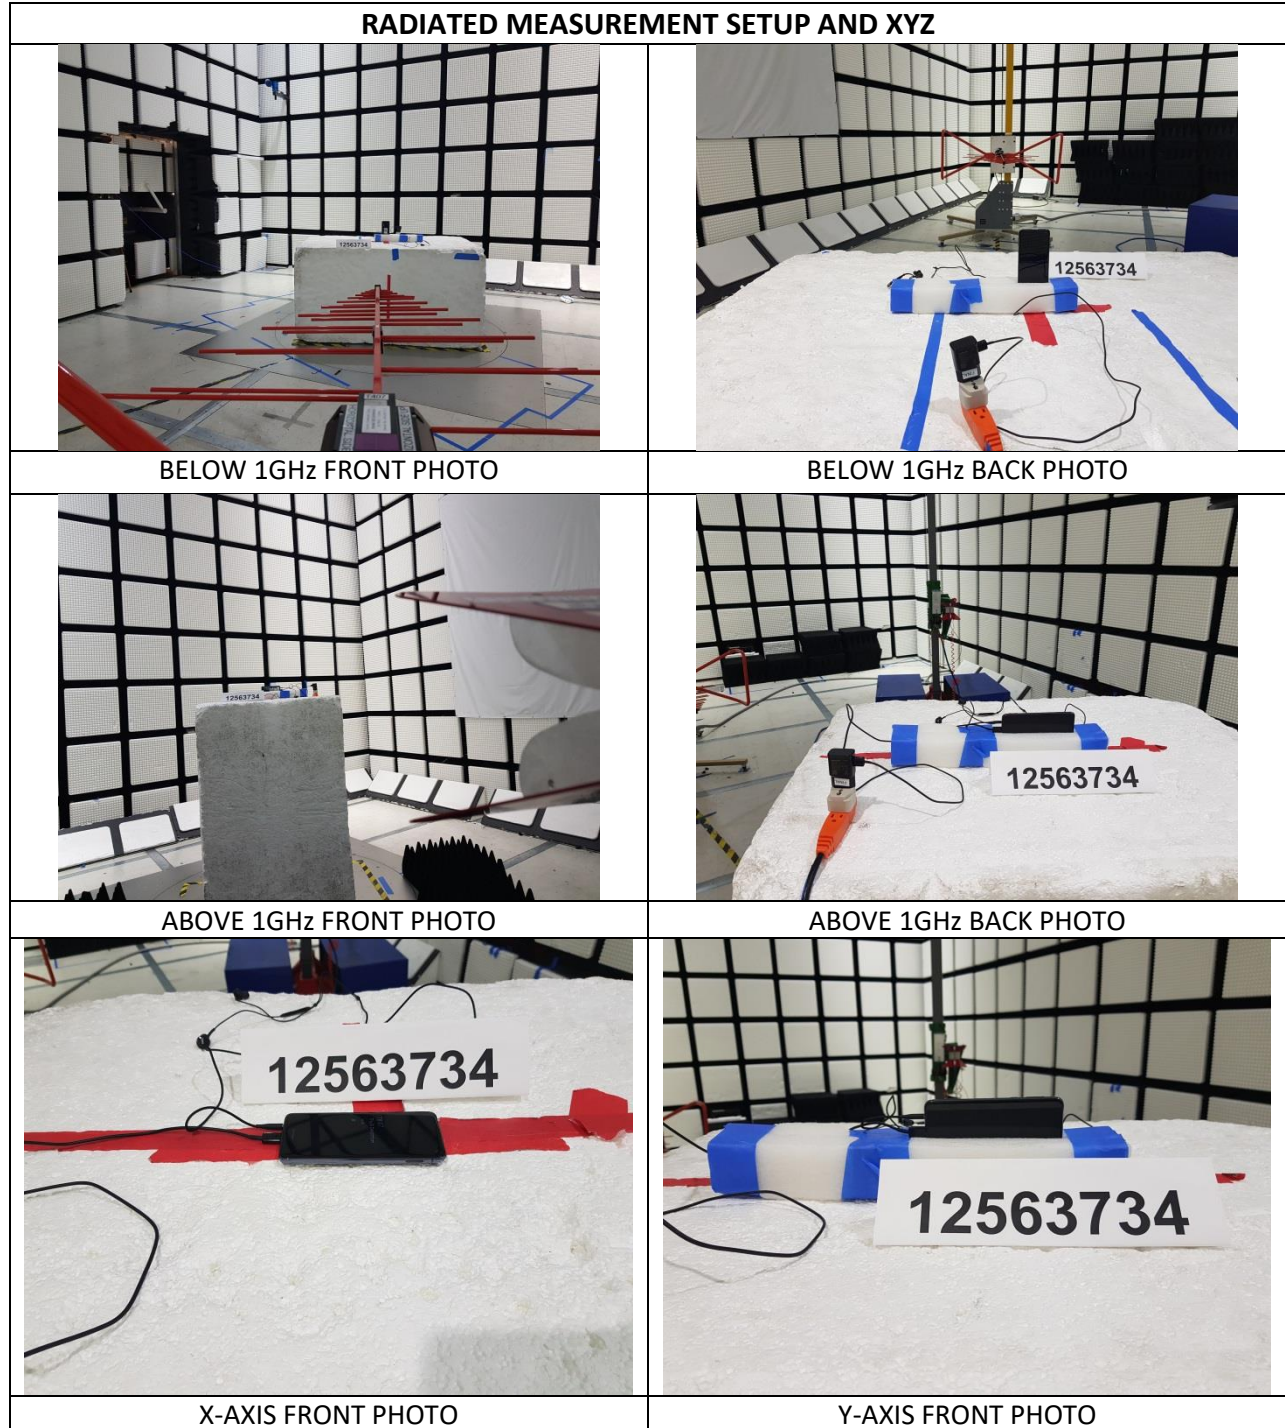

11. SETUP PHOTOS

Z-AXIS FRONT PHOTO

**ANTENNA PORT CONDUCTED RF MEASUREMENT SETUP AND
FREQUENCY STABILITY**

ANTENNA PORT CONDUCTED PHOTO

FREQUENCY STABILITY

END OF REPORT