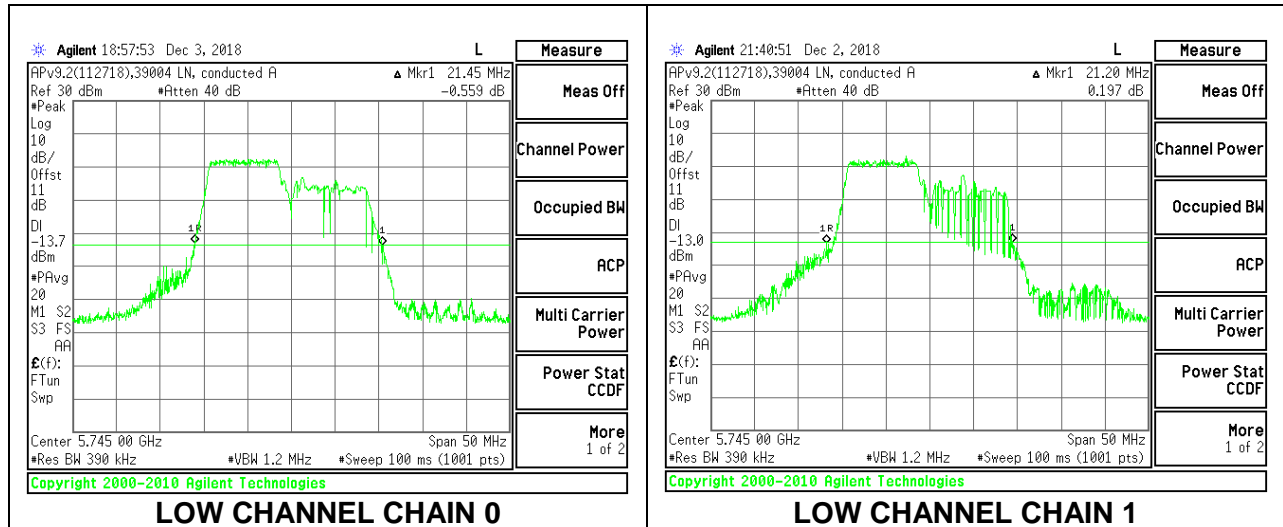

2TX Antenna 1 + Antenna 2 OFDMA MODE – 106-Tones, RU Index 53

Channel	Frequency (MHz)	26 dB Bandwidth Chain 0 (MHz)	26 dB Bandwidth Chain 1 (MHz)
Low	5745	21.45	21.20
Mid	5785	21.40	21.30
High	5825	21.65	21.70

LOW CHANNEL