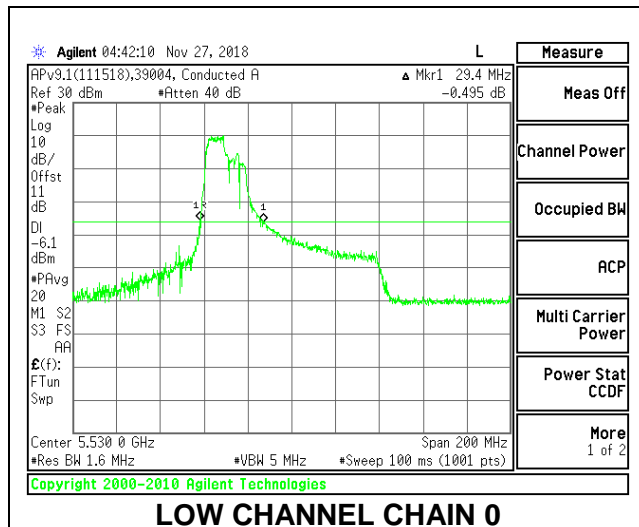

2TX Antenna 1 + Antenna 2 OFDMA MODE – 106-Tones, RU Index 53

Channel	Frequency (MHz)	26 dB Bandwidth Chain 0 (MHz)	26 dB Bandwidth Chain 1 (MHz)
Low	5530	29.40	25.60
High	5610	26.40	24.60
138	5690	28.20	22.60

LOW CHANNEL