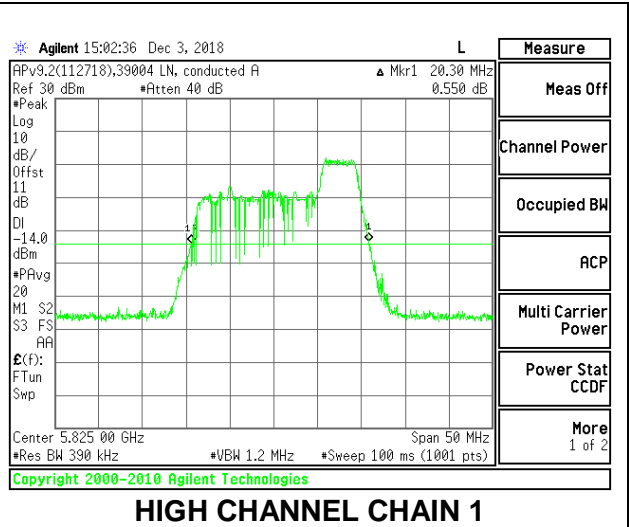

HIGH CHANNEL