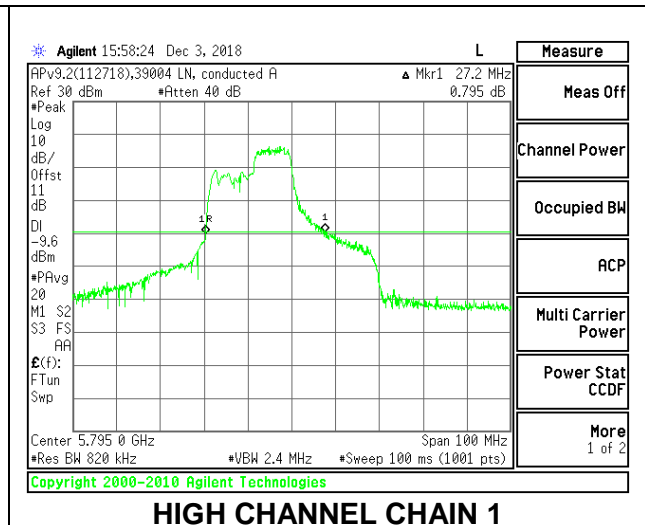

LOW CHANNEL

LOW CHANNEL CHAIN 0

LOW CHANNEL CHAIN 1

HIGH CHANNEL

HIGH CHANNEL CHAIN 0

HIGH CHANNEL CHAIN 1

2TX Antenna 1 + Antenna 2 OFDMA MODE – 106-Tones, RU Index 56

Channel	Frequency (MHz)	26 dB Bandwidth Chain 0 (MHz)	26 dB Bandwidth Chain 1 (MHz)
Low	5755	26.80	22.90
High	5795	26.60	21.90