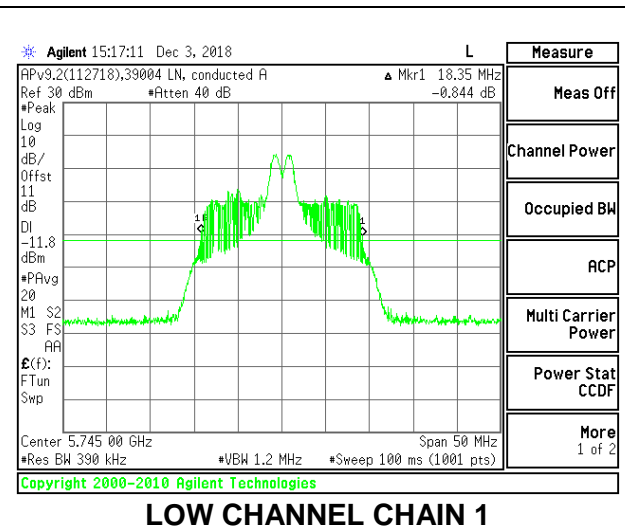

2TX Antenna 1 + Antenna 2 OFDMA MODE – 26-Tones, RU Index 4

Channel	Frequency (MHz)	26 dB Bandwidth Chain 0 (MHz)	26 dB Bandwidth Chain 1 (MHz)
Low	5745	19.85	18.35
Mid	5785	19.65	18.50
High	5825	19.80	18.40

LOW CHANNEL