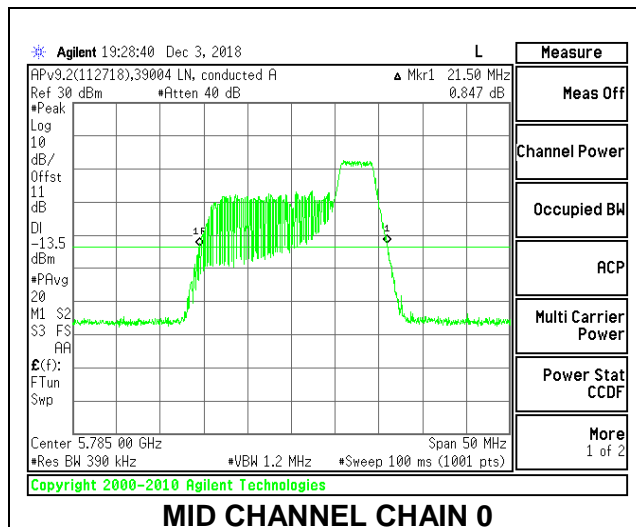

MID CHANNEL