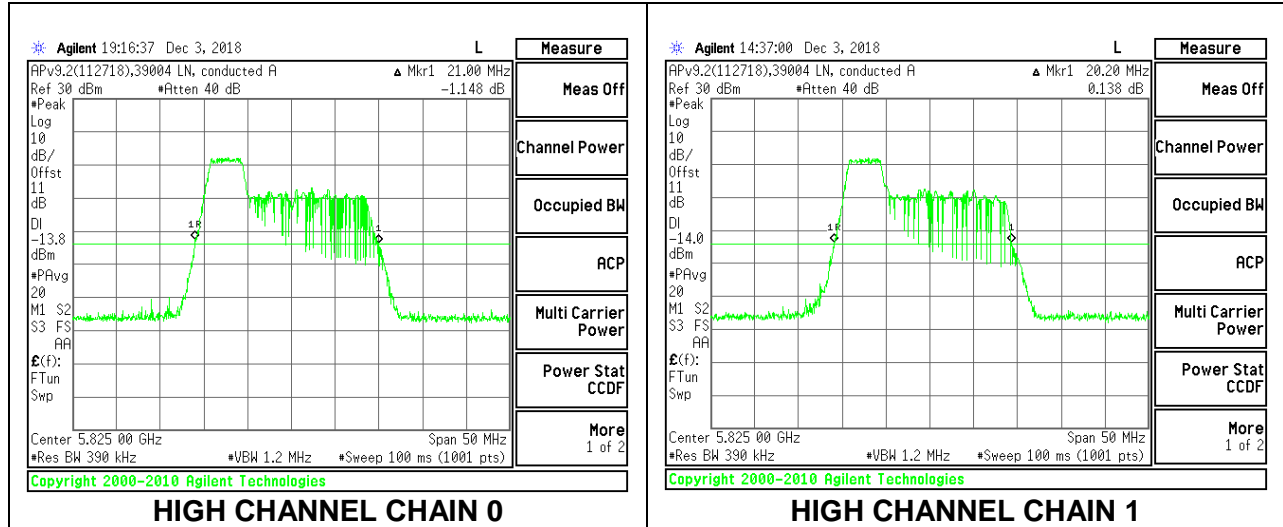

HIGH CHANNEL