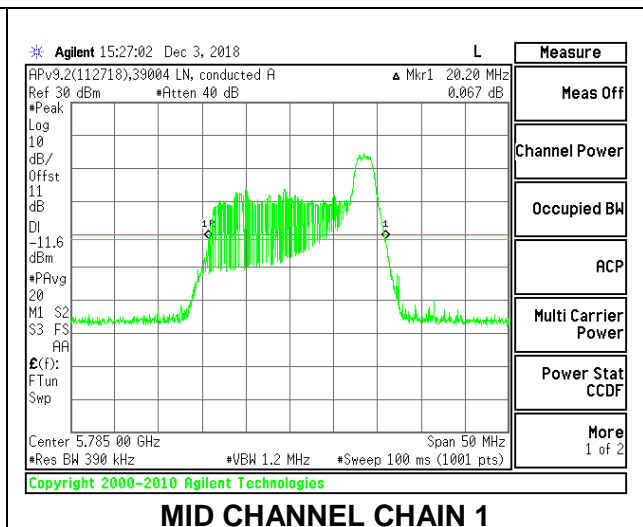

MID CHANNEL