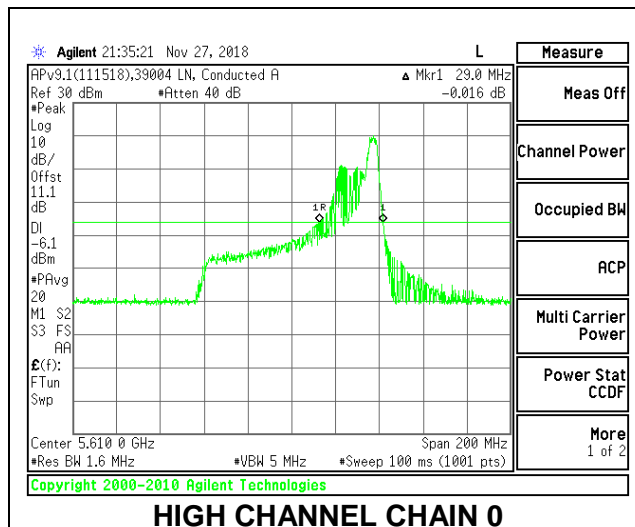

HIGH CHANNEL