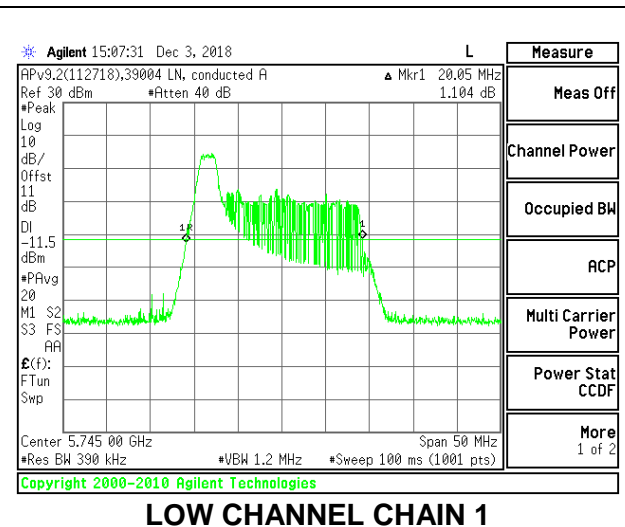

2TX Antenna 1 + Antenna 2 OFDMA MODE – 26-Tones, RU Index 0

Channel	Frequency (MHz)	26 dB Bandwidth Chain 0 (MHz)	26 dB Bandwidth Chain 1 (MHz)
Low	5745	20.30	20.05
Mid	5785	20.50	19.90
High	5825	20.50	19.90

LOW CHANNEL