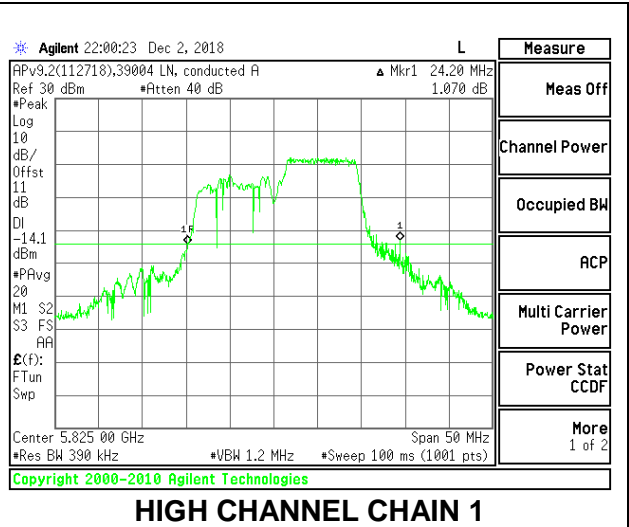

HIGH CHANNEL