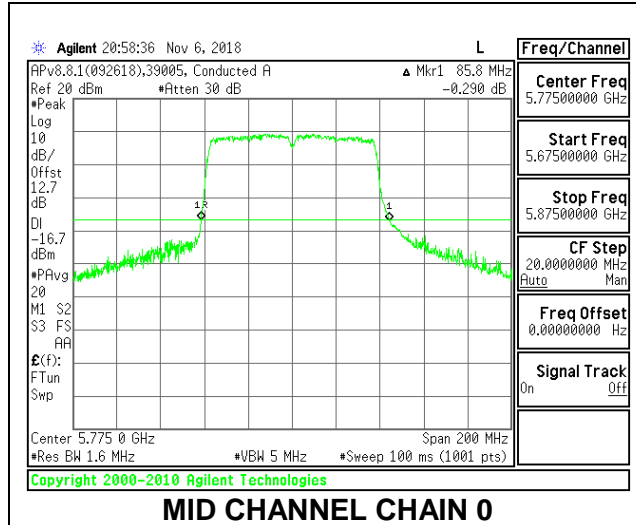

LOW CHANNEL

HIGH CHANNEL

8.2.25. 802.11ac VHT80 MODE IN THE 5.8 GHz BAND

2TX Antenna 1 + Antenna 2 CDD MODE

Channel	Frequency (MHz)	26 dB Bandwidth	
		Chain 0 (MHz)	Chain 1 (MHz)
Mid	5775	85.80	83.80

MID CHANNEL