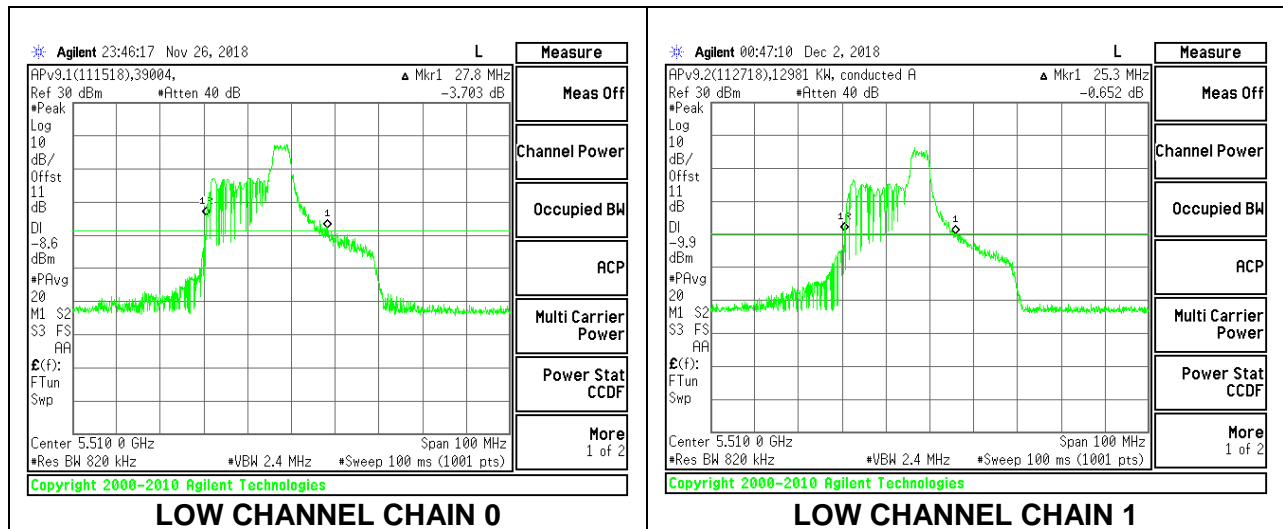

2TX Antenna 1 + Antenna 2 OFDMA MODE – 52-Tones, RU Index 40

Channel	Frequency (MHz)	26 dB Bandwidth Chain 0 (MHz)	26 dB Bandwidth Chain 1 (MHz)
Low	5510	27.80	25.30
Mid	5550	27.50	26.10
High	5670	28.40	25.80
142	5710	27.60	26.40

LOW CHANNEL