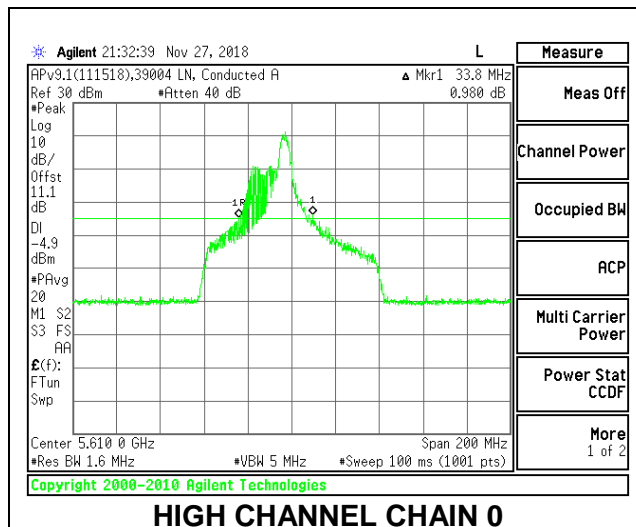

HIGH CHANNEL