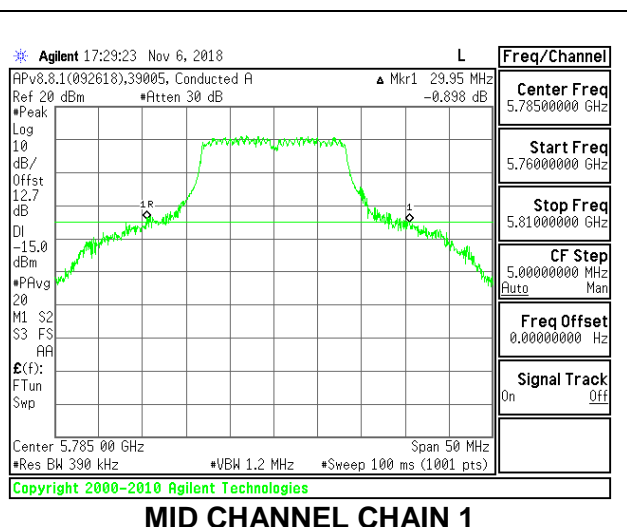

LOW CHANNEL

HIGH CHANNEL

CHANNEL 138

8.2.22. 802.11a MODE IN THE 5.8 GHz BAND

2TX Antenna 1 + Antenna 2 CDD MODE

Channel	Frequency (MHz)	26 dB Bandwidth Chain 0 (MHz)	26 dB Bandwidth Chain 1 (MHz)
Low	5745	25.60	29.55
Mid	5785	25.45	29.95
High	5825	24.60	29.55

LOW CHANNEL

MID CHANNEL

HIGH CHANNEL

8.2.23. 802.11n HT20 MODE IN THE 5.8 GHz BAND

2TX Antenna 1 + Antenna 2 CDD MODE

Channel	Frequency (MHz)	26 dB Bandwidth Chain 0 (MHz)	26 dB Bandwidth Chain 1 (MHz)
Low	5745	29.30	30.55
Mid	5785	30.40	33.70
High	5825	29.45	30.45