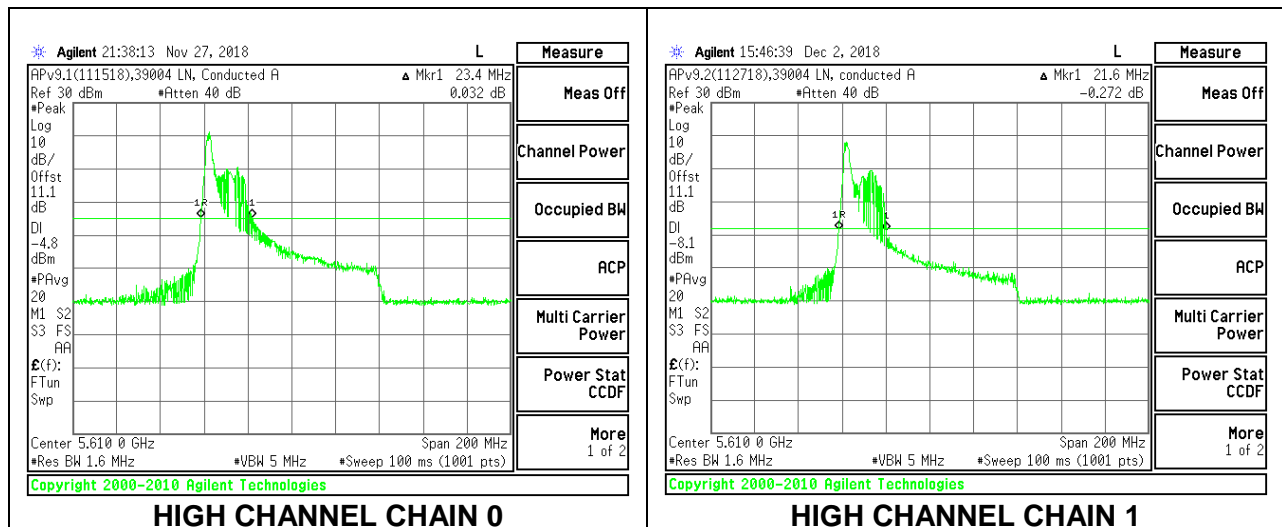

HIGH CHANNEL