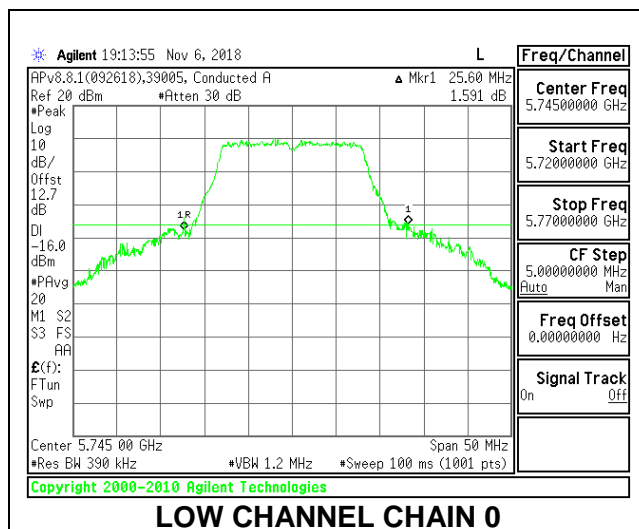

8.2.22. 802.11a MODE IN THE 5.8 GHz BAND

2TX Antenna 1 + Antenna 2 CDD MODE

Channel	Frequency (MHz)	26 dB Bandwidth Chain 0 (MHz)	26 dB Bandwidth Chain 1 (MHz)
Low	5745	25.60	29.55
Mid	5785	25.45	29.95
High	5825	24.60	29.55

LOW CHANNEL