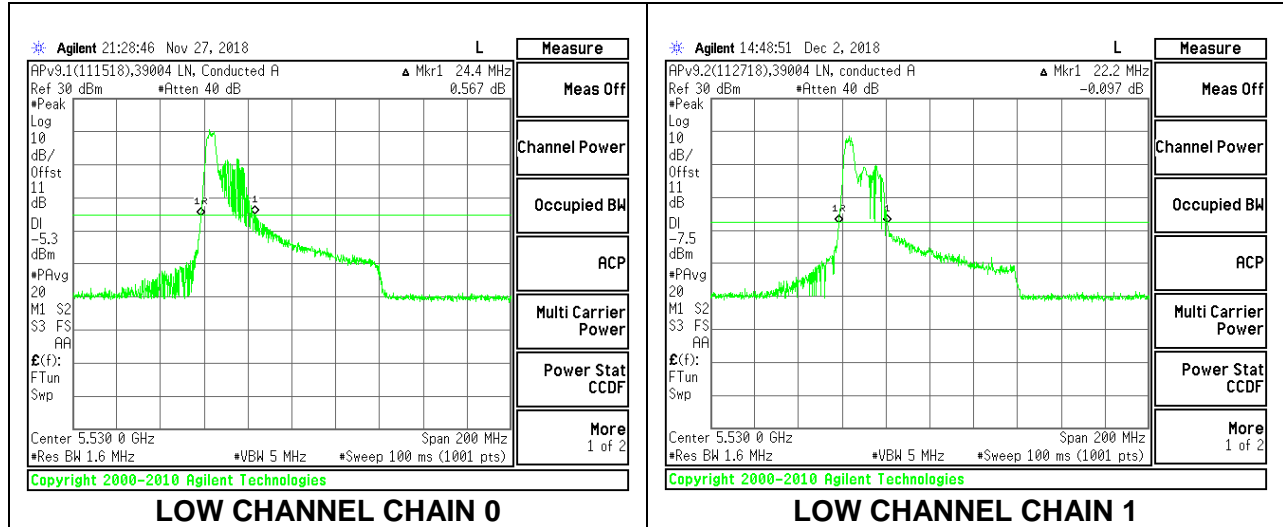

2TX Antenna 1 + Antenna 2 OFDMA MODE – 52-Tones, RU Index 37

Channel	Frequency (MHz)	26 dB Bandwidth Chain 0 (MHz)	26 dB Bandwidth Chain 1 (MHz)
Low	5530	24.40	22.20
High	5610	24.40	22.20
138	5690	24.40	22.20

LOW CHANNEL