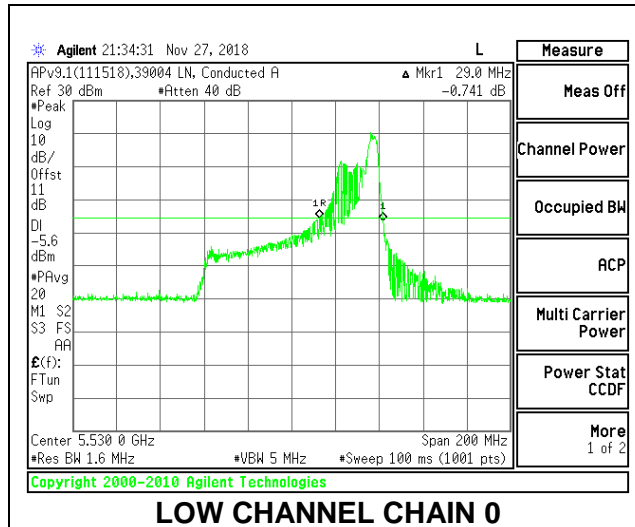

2TX Antenna 1 + Antenna 2 OFDMA MODE – 52-Tones, RU Index 52

Channel	Frequency (MHz)	26 dB Bandwidth Chain 0 (MHz)	26 dB Bandwidth Chain 1 (MHz)
Low	5530	29.00	23.00
High	5610	29.00	22.20
138	5690	29.20	23.00

LOW CHANNEL