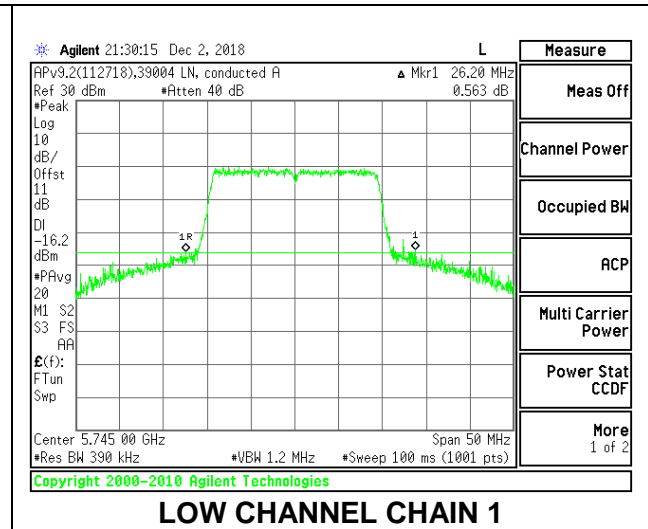

8.2.26. 802.11ax HE20 MODE IN THE 5.8 GHz BAND

2TX Antenna 1 + Antenna 2 OFDMA MODE – 242-Tones, RU Index 61

Channel	Frequency (MHz)	26 dB Bandwidth Chain 0 (MHz)	26 dB Bandwidth Chain 1 (MHz)
Low	5745	22.30	26.20
Mid	5785	22.20	30.50
High	5825	26.20	38.20

LOW CHANNEL