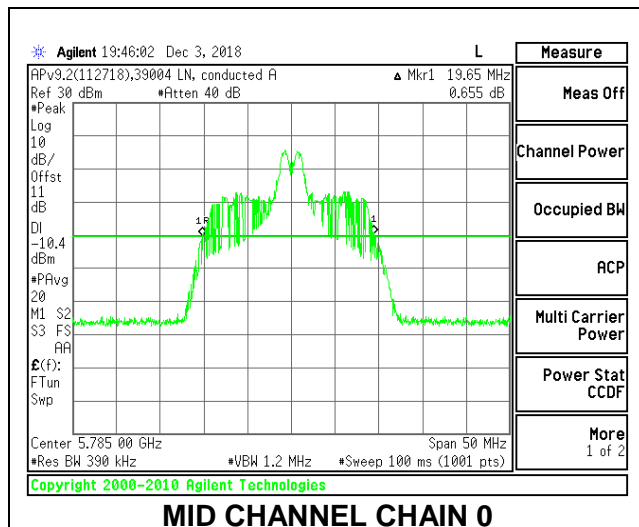

MID CHANNEL