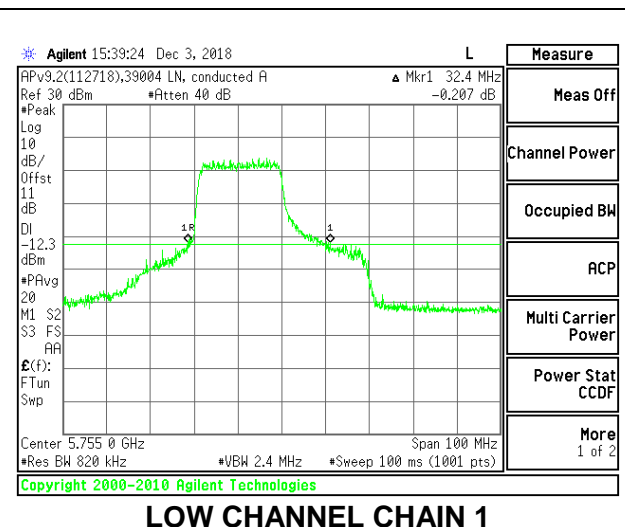

LOW CHANNEL CHAIN 1