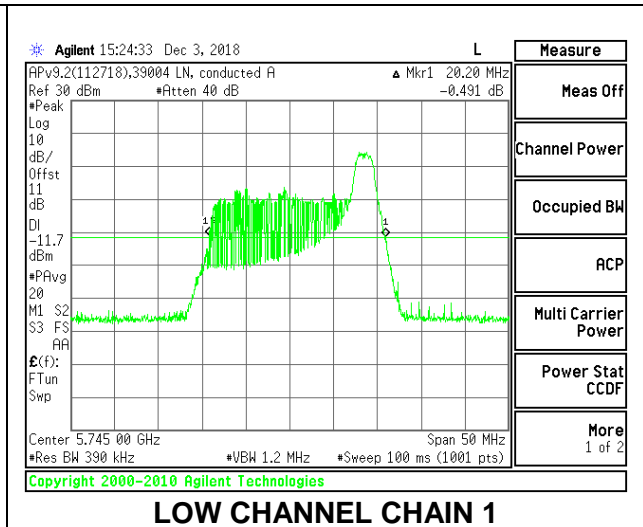

2TX Antenna 1 + Antenna 2 OFDMA MODE – 26-Tones, RU Index 8

Channel	Frequency (MHz)	26 dB Bandwidth Chain 0 (MHz)	26 dB Bandwidth Chain 1 (MHz)
Low	5745	21.25	20.20
Mid	5785	21.15	20.20
High	5825	21.20	20.15

LOW CHANNEL