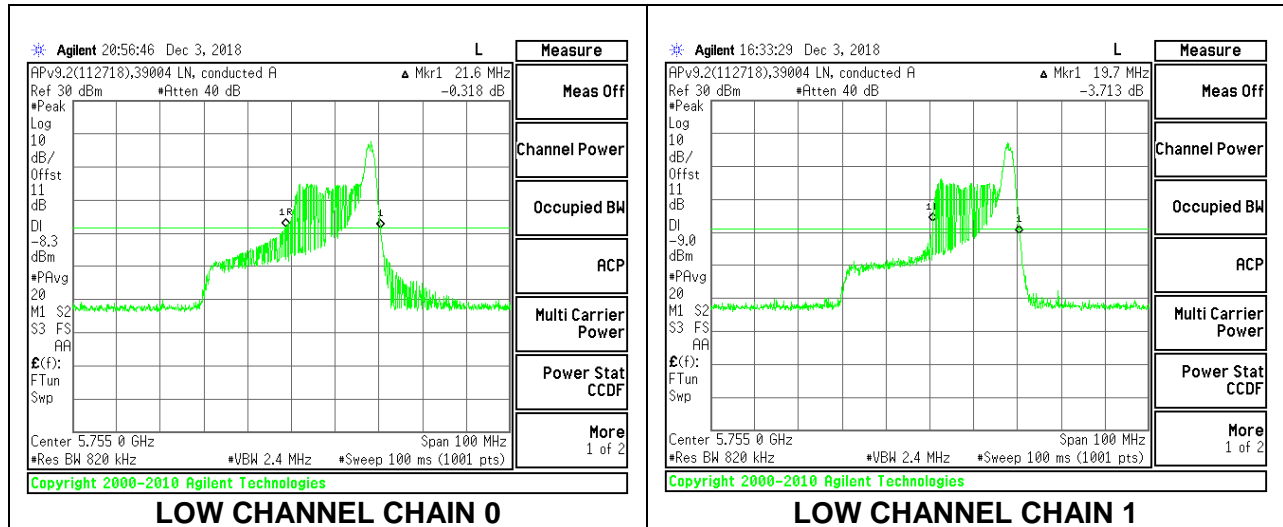

2TX Antenna 1 + Antenna 2 OFDMA MODE – 26-Tones, RU Index 17

Channel	Frequency (MHz)	26 dB Bandwidth Chain 0 (MHz)	26 dB Bandwidth Chain 1 (MHz)
Low	5755	21.60	19.70
High	5795	22.00	19.90

LOW CHANNEL