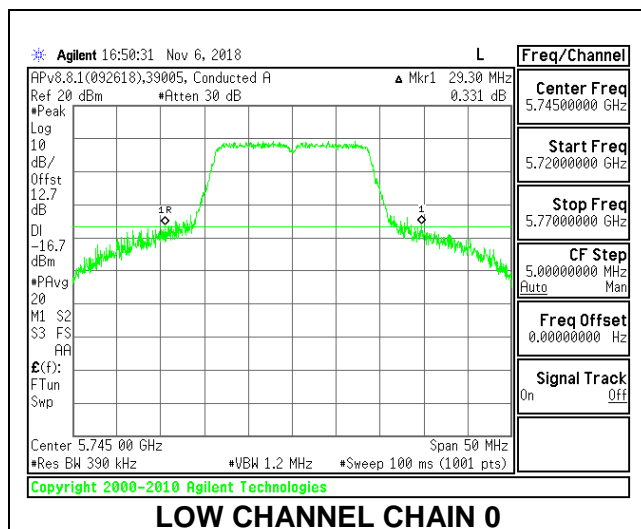

8.2.23. 802.11n HT20 MODE IN THE 5.8 GHz BAND

2TX Antenna 1 + Antenna 2 CDD MODE

Channel	Frequency (MHz)	26 dB Bandwidth Chain 0 (MHz)	26 dB Bandwidth Chain 1 (MHz)
Low	5745	29.30	30.55
Mid	5785	30.40	33.70
High	5825	29.45	30.45

LOW CHANNEL