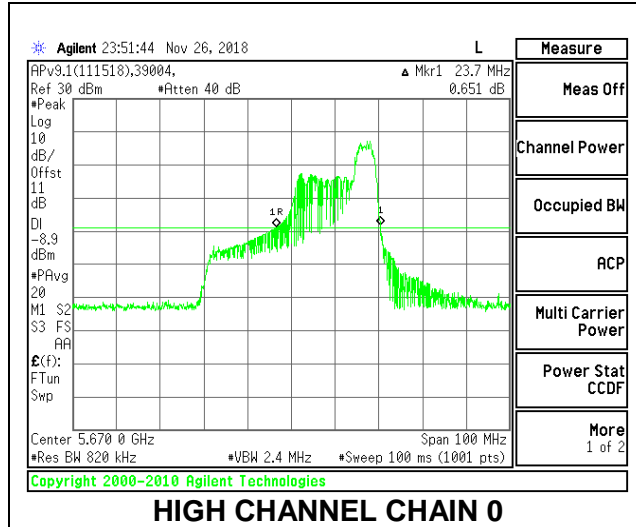

LOW CHANNEL

MID CHANNEL

HIGH CHANNEL

CHANNEL 142

2TX Antenna 1 + Antenna 2 OFDMA MODE – 52-Tones, RU Index 44

Channel	Frequency (MHz)	26 dB Bandwidth Chain 0 (MHz)	26 dB Bandwidth Chain 1 (MHz)
Low	5510	23.60	20.00
Mid	5550	24.40	20.00
High	5670	23.70	20.00
142	5710	24.5	20.30

LOW CHANNEL

MID CHANNEL

HIGH CHANNEL

CHANNEL 142

2TX Antenna 1 + Antenna 2 OFDMA MODE – 26-Tones, RU Index 0

Channel	Frequency (MHz)	26 dB Bandwidth Chain 0 (MHz)	26 dB Bandwidth Chain 1 (MHz)
Low	5510	21.30	20.00
Mid	5550	21.60	20.30
High	5670	21.20	19.90
142	5710	21.20	20.50