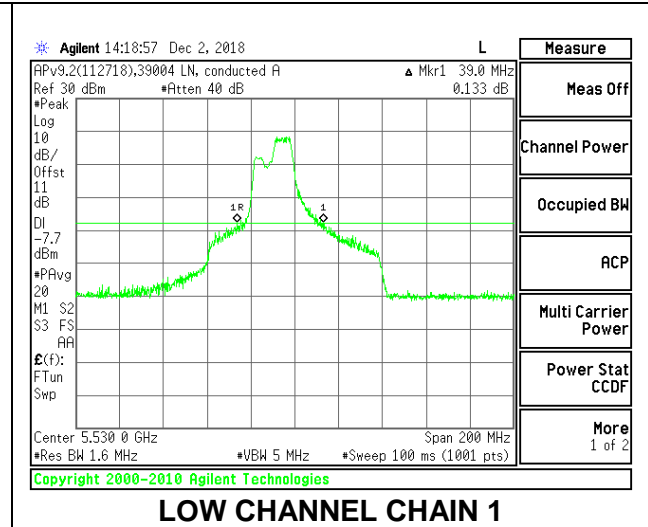

2TX Antenna 1 + Antenna 2 OFDMA MODE – 106-Tones, RU Index 56

Channel	Frequency (MHz)	26 dB Bandwidth Chain 0 (MHz)	26 dB Bandwidth Chain 1 (MHz)
Low	5530	41.60	39.00
High	5610	44.20	31.80
138	5690	39.80	33.80

LOW CHANNEL