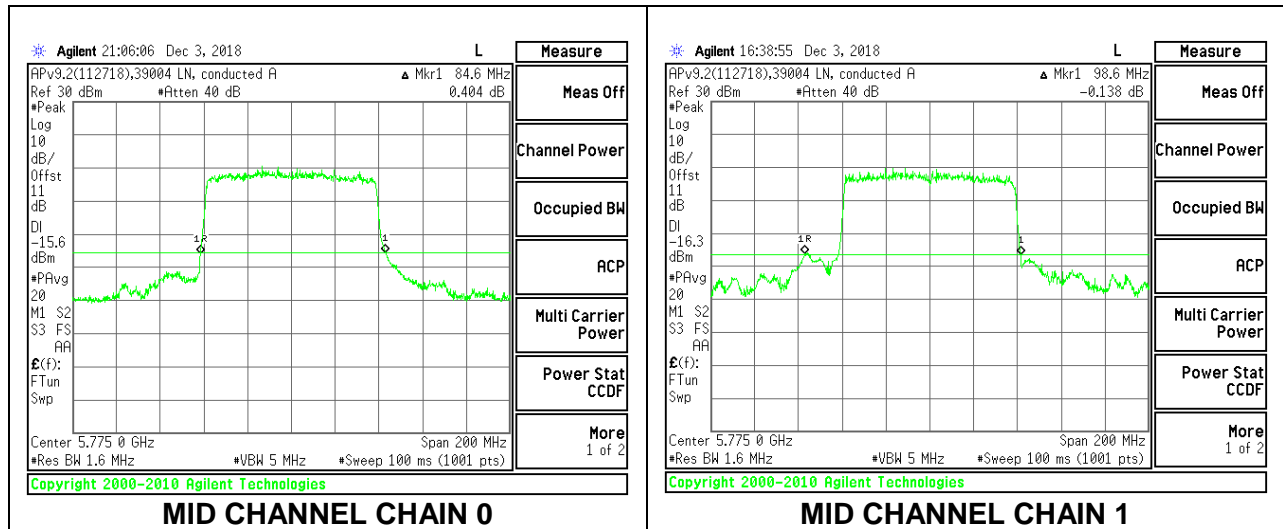

8.2.28. 802.11ax HE80 MODE IN THE 5.8 GHz BAND

2TX Antenna 1 + Antenna 2 OFDMA MODE – 996-Tones, RU Index 67

Channel	Frequency (MHz)	26 dB Bandwidth Chain 0 (MHz)	26 dB Bandwidth Chain 1 (MHz)
Mid	5775	84.60	98.60

MID CHANNEL