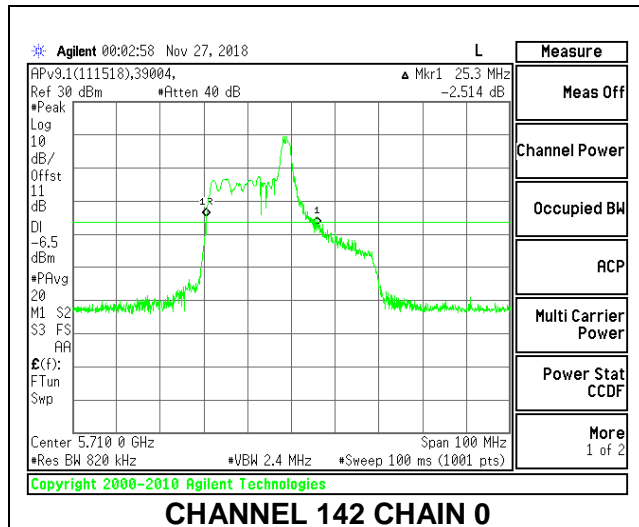

LOW CHANNEL

MID CHANNEL

HIGH CHANNEL

CHANNEL 142

2TX Antenna 1 + Antenna 2 OFDMA MODE – 26-Tones, RU Index 17

Channel	Frequency (MHz)	26 dB Bandwidth Chain 0 (MHz)	26 dB Bandwidth Chain 1 (MHz)
Low	5510	22.50	19.80
Mid	5550	22.50	19.40
High	5670	21.80	20.00
142	5710	22.1	19.90

LOW CHANNEL

MID CHANNEL

HIGH CHANNEL

CHANNEL 142

8.2.21. 802.11ax HE80 MODE IN THE 5.6 GHz BAND

2TX Antenna 1 + Antenna 2 OFDMA MODE – 996-Tones, RU Index 67

Channel	Frequency (MHz)	26 dB Bandwidth Chain 0 (MHz)	26 dB Bandwidth Chain 1 (MHz)
Low	5530	83.60	83.40
High	5610	84.00	83.60
138	5690	83.60	83.60