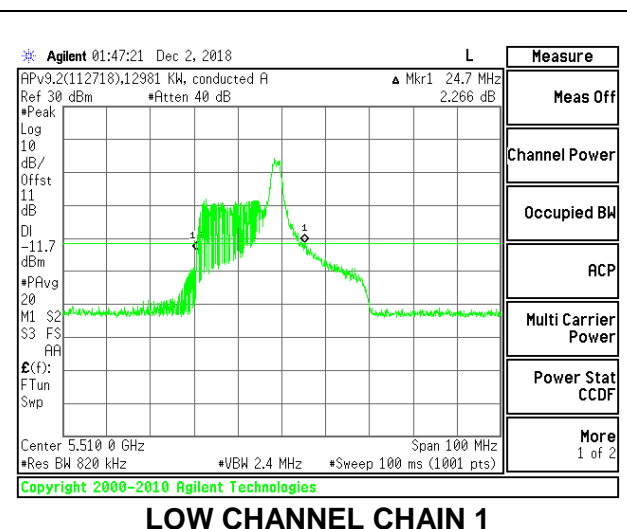

LOW CHANNEL

MID CHANNEL

HIGH CHANNEL

CHANNEL 142

2TX Antenna 1 + Antenna 2 OFDMA MODE – 26-Tones, RU Index 8

Channel	Frequency (MHz)	26 dB Bandwidth Chain 0 (MHz)	26 dB Bandwidth Chain 1 (MHz)
Low	5510	25.90	24.70
Mid	5550	25.90	24.60
High	5670	26.10	23.90
142	5710	25.30	25.20

LOW CHANNEL

MID CHANNEL

HIGH CHANNEL

CHANNEL 142

2TX Antenna 1 + Antenna 2 OFDMA MODE – 26-Tones, RU Index 17

Channel	Frequency (MHz)	26 dB Bandwidth Chain 0 (MHz)	26 dB Bandwidth Chain 1 (MHz)
Low	5510	22.50	19.80
Mid	5550	22.50	19.40
High	5670	21.80	20.00
142	5710	22.1	19.90