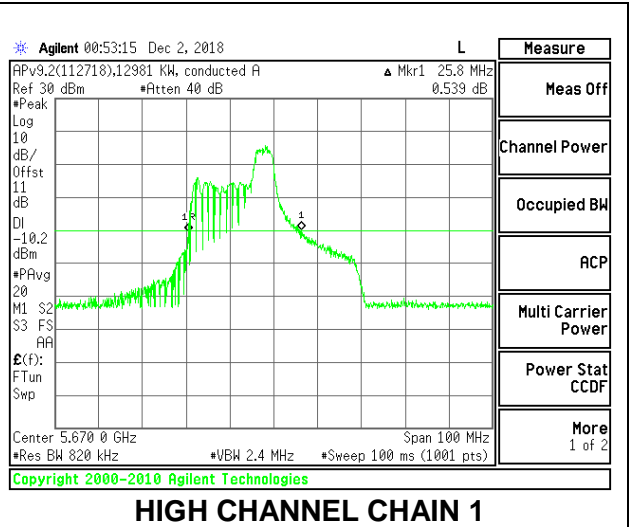

HIGH CHANNEL