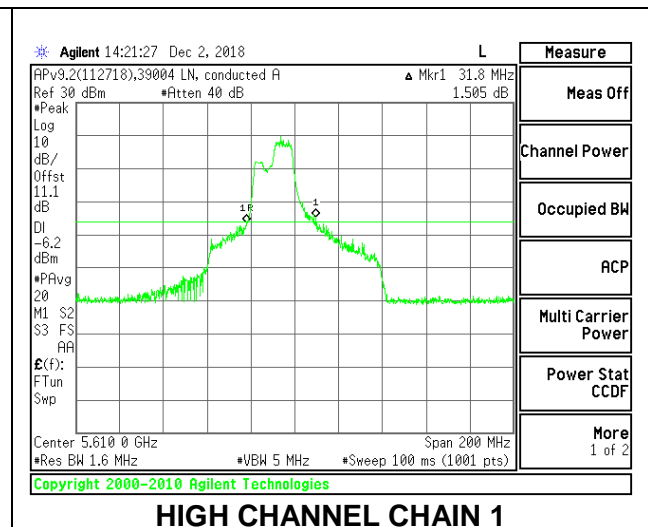

HIGH CHANNEL