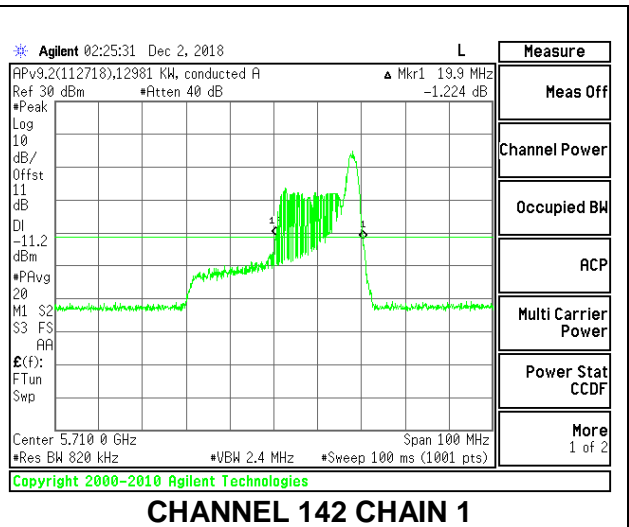

LOW CHANNEL

MID CHANNEL

HIGH CHANNEL

CHANNEL 142

8.2.21. 802.11ax HE80 MODE IN THE 5.6 GHz BAND

2TX Antenna 1 + Antenna 2 OFDMA MODE – 996-Tones, RU Index 67

Channel	Frequency (MHz)	26 dB Bandwidth Chain 0 (MHz)	26 dB Bandwidth Chain 1 (MHz)
Low	5530	83.60	83.40
High	5610	84.00	83.60
138	5690	83.60	83.60

LOW CHANNEL

HIGH CHANNEL

CHANNEL 138

2TX Antenna 1 + Antenna 2 OFDMA MODE – 484-Tones, RU Index 65

Channel	Frequency (MHz)	26 dB Bandwidth Chain 0 (MHz)	26 dB Bandwidth Chain 1 (MHz)
Low	5530	57.40	64.40
High	5610	63.80	63.20
138	5690	61.60	62.00