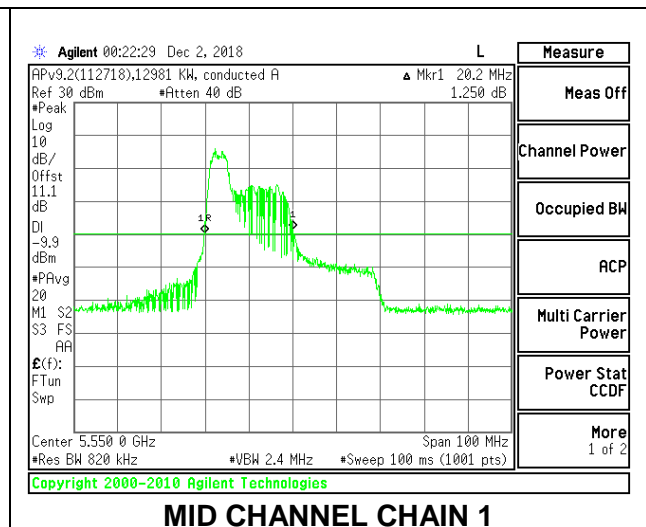

LOW CHANNEL

MID CHANNEL

HIGH CHANNEL

CHANNEL 142

2TX Antenna 1 + Antenna 2 OFDMA MODE – 52-Tones, RU Index 37

Channel	Frequency (MHz)	26 dB Bandwidth Chain 0 (MHz)	26 dB Bandwidth Chain 1 (MHz)
Low	5510	22.20	20.70
Mid	5550	23.00	20.20
High	5670	22.60	20.60
142	5710	22.7	20.60

LOW CHANNEL

MID CHANNEL

HIGH CHANNEL

CHANNEL 142

2TX Antenna 1 + Antenna 2 OFDMA MODE – 52-Tones, RU Index 40

Channel	Frequency (MHz)	26 dB Bandwidth Chain 0 (MHz)	26 dB Bandwidth Chain 1 (MHz)
Low	5510	27.80	25.30
Mid	5550	27.50	26.10
High	5670	28.40	25.80
142	5710	27.60	26.40