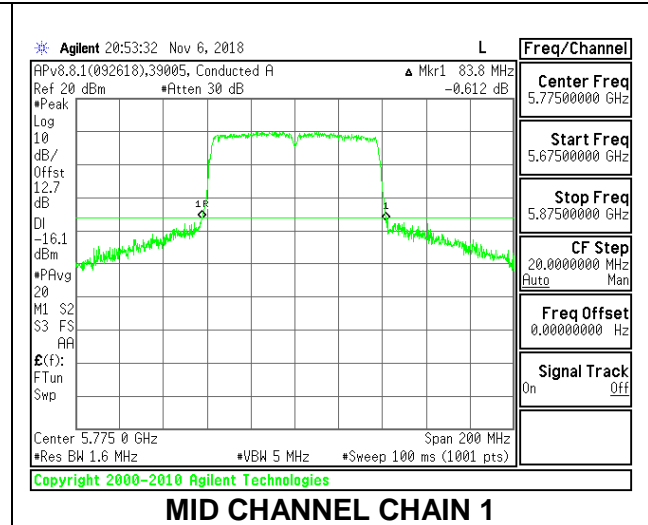

LOW CHANNEL

HIGH CHANNEL

8.2.25. 802.11ac VHT80 MODE IN THE 5.8 GHz BAND

2TX Antenna 1 + Antenna 2 CDD MODE

Channel	Frequency (MHz)	26 dB Bandwidth	
		Chain 0 (MHz)	Chain 1 (MHz)
Mid	5775	85.80	83.80

MID CHANNEL