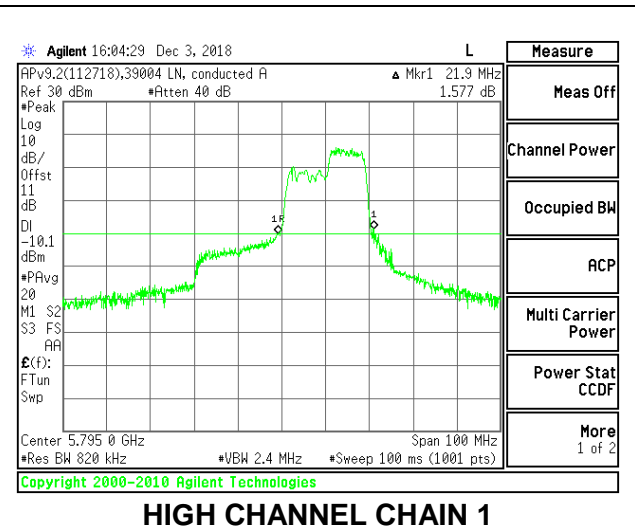

LOW CHANNEL

LOW CHANNEL CHAIN 0

LOW CHANNEL CHAIN 1

HIGH CHANNEL

HIGH CHANNEL CHAIN 0

HIGH CHANNEL CHAIN 1

2TX Antenna 1 + Antenna 2 OFDMA MODE – 52-Tones, RU Index 37

Channel	Frequency (MHz)	26 dB Bandwidth Chain 0 (MHz)	26 dB Bandwidth Chain 1 (MHz)
Low	5755	22.70	20.80
High	5795	22.80	21.10