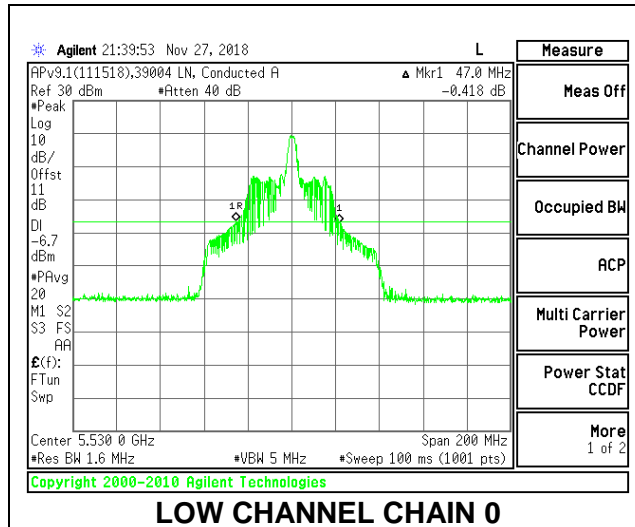

2TX Antenna 1 + Antenna 2 OFDMA MODE – 26-Tones, RU Index 18

Channel	Frequency (MHz)	26 dB Bandwidth Chain 0 (MHz)	26 dB Bandwidth Chain 1 (MHz)
Low	5530	47.00	39.60
High	5610	45.40	39.60
138	5690	44.40	39.00

LOW CHANNEL