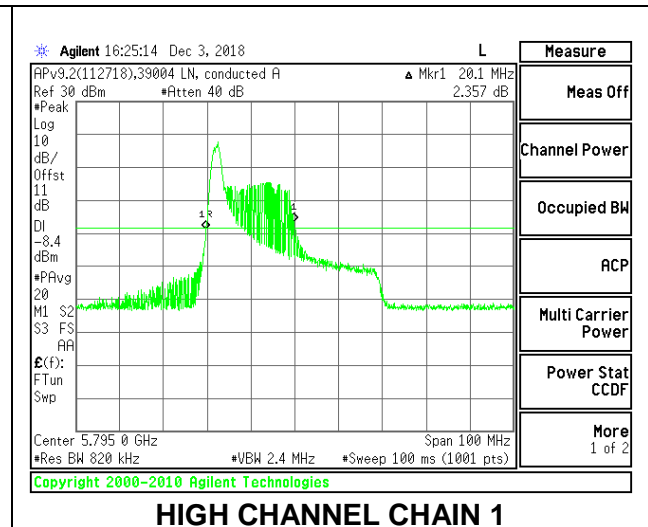

HIGH CHANNEL