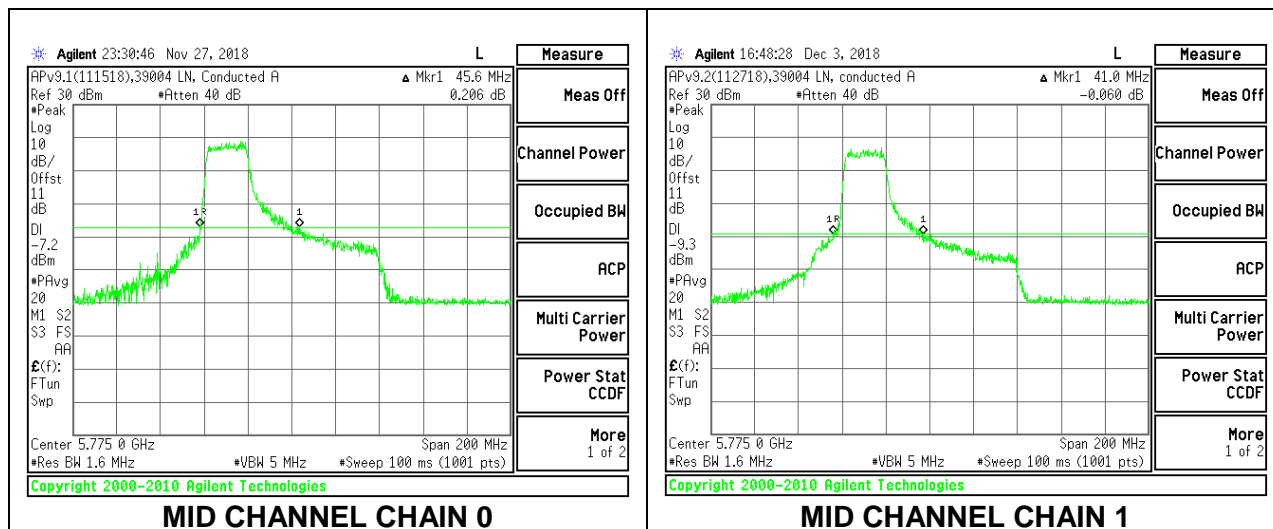

2TX Antenna 1 + Antenna 2 OFDMA MODE – 242-Tones, RU Index 61

Channel	Frequency (MHz)	26 dB Bandwidth Chain 0 (MHz)	26 dB Bandwidth Chain 1 (MHz)
Mid	5775	45.60	41.00

MID CHANNEL