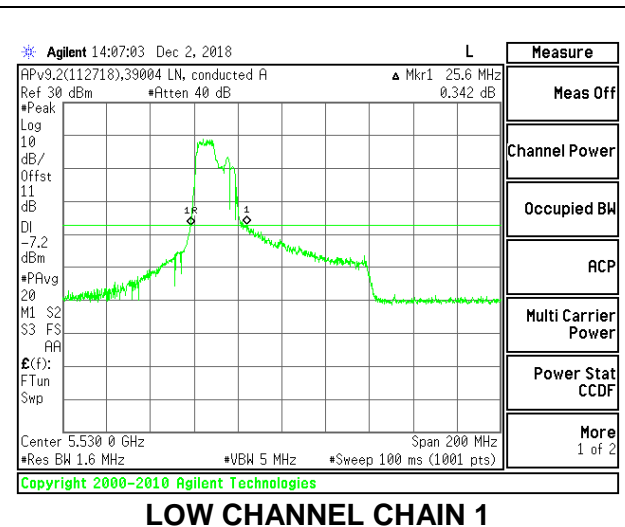

2TX Antenna 1 + Antenna 2 OFDMA MODE – 106-Tones, RU Index 53

Channel	Frequency (MHz)	26 dB Bandwidth Chain 0 (MHz)	26 dB Bandwidth Chain 1 (MHz)
Low	5530	29.40	25.60
High	5610	26.40	24.60
138	5690	28.20	22.60

LOW CHANNEL