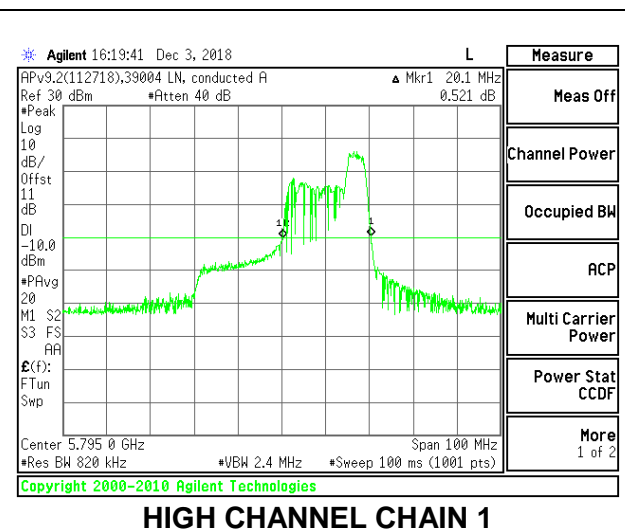

LOW CHANNEL

LOW CHANNEL CHAIN 0

LOW CHANNEL CHAIN 1

HIGH CHANNEL

HIGH CHANNEL CHAIN 0

HIGH CHANNEL CHAIN 1

2TX Antenna 1 + Antenna 2 OFDMA MODE – 26-Tones, RU Index 0

Channel	Frequency (MHz)	26 dB Bandwidth Chain 0 (MHz)	26 dB Bandwidth Chain 1 (MHz)
Low	5755	21.00	20.30
High	5795	21.70	20.10