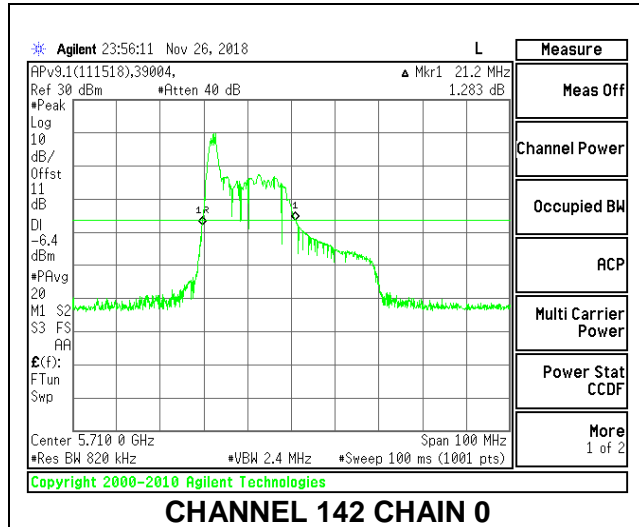

LOW CHANNEL

MID CHANNEL

HIGH CHANNEL

CHANNEL 142

2TX Antenna 1 + Antenna 2 OFDMA MODE – 26-Tones, RU Index 8

Channel	Frequency (MHz)	26 dB Bandwidth Chain 0 (MHz)	26 dB Bandwidth Chain 1 (MHz)
Low	5510	25.90	24.70
Mid	5550	25.90	24.60
High	5670	26.10	23.90
142	5710	25.30	25.20