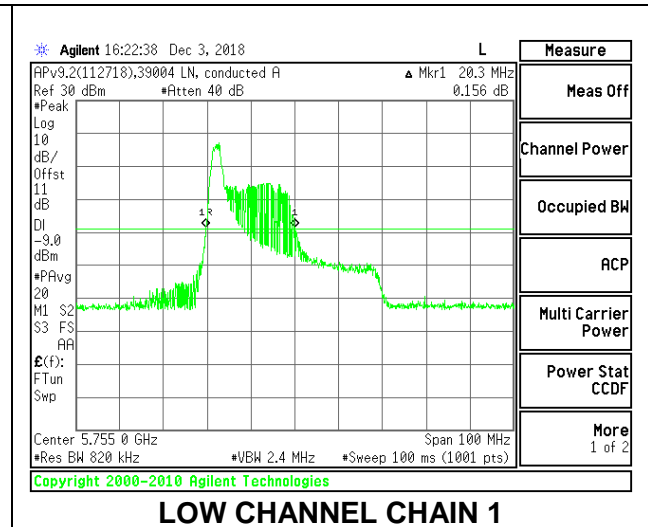

2TX Antenna 1 + Antenna 2 OFDMA MODE – 26-Tones, RU Index 0

Channel	Frequency (MHz)	26 dB Bandwidth Chain 0 (MHz)	26 dB Bandwidth Chain 1 (MHz)
Low	5755	21.00	20.30
High	5795	21.70	20.10

LOW CHANNEL