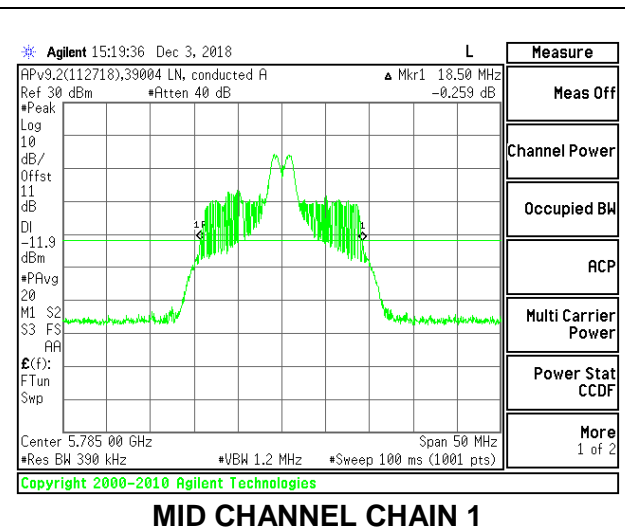

MID CHANNEL