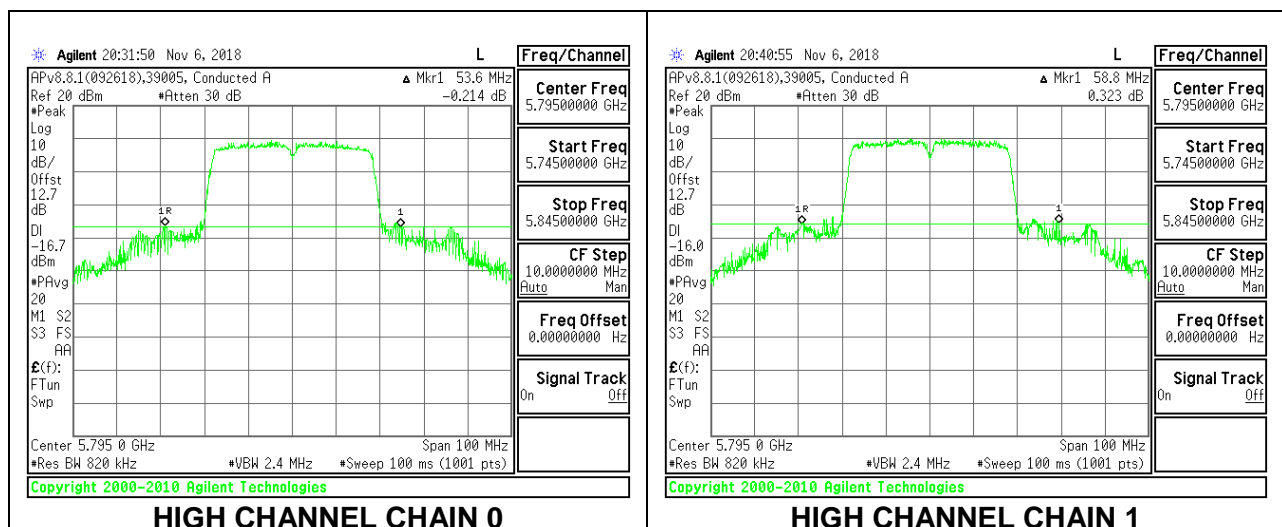

LOW CHANNEL

MID CHANNEL

HIGH CHANNEL

8.2.24. 802.11n HT40 MODE IN THE 5.8 GHz BAND

2TX Antenna 1 + Antenna 2 CDD MODE

Channel	Frequency (MHz)	26 dB Bandwidth	
		Chain 0 (MHz)	Chain 1 (MHz)
Low	5755	53.20	56.10
High	5795	53.60	58.80

LOW CHANNEL

HIGH CHANNEL

8.2.25. 802.11ac VHT80 MODE IN THE 5.8 GHz BAND

2TX Antenna 1 + Antenna 2 CDD MODE

Channel	Frequency (MHz)	26 dB Bandwidth	
		Chain 0 (MHz)	Chain 1 (MHz)
Mid	5775	85.80	83.80

MID CHANNEL