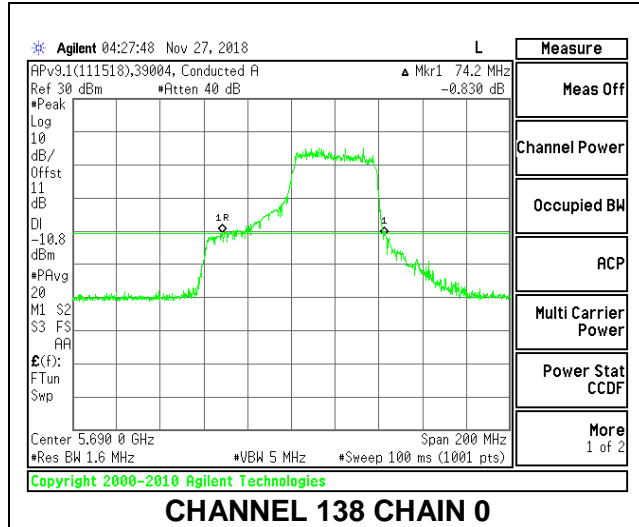

CHANNEL 138