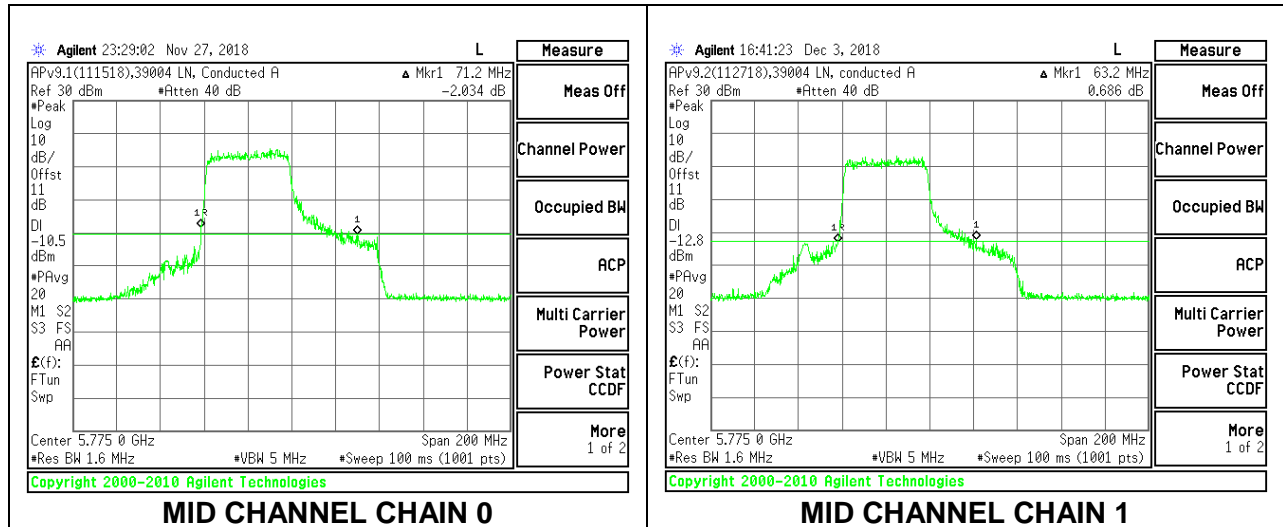

2TX Antenna 1 + Antenna 2 OFDMA MODE – 484-Tones, RU Index 65

Channel	Frequency (MHz)	26 dB Bandwidth Chain 0 (MHz)	26 dB Bandwidth Chain 1 (MHz)
Mid	5775	71.20	63.20

MID CHANNEL