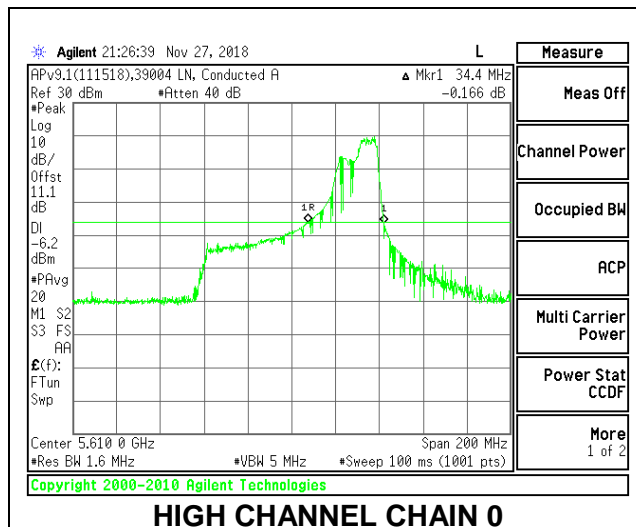

HIGH CHANNEL