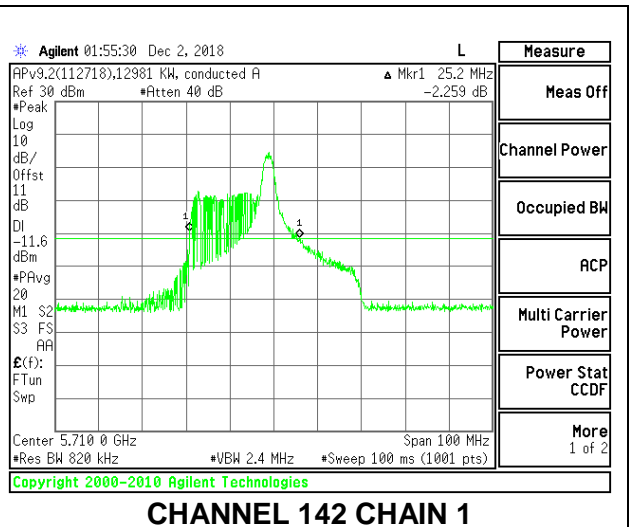

LOW CHANNEL

MID CHANNEL

HIGH CHANNEL

CHANNEL 142

2TX Antenna 1 + Antenna 2 OFDMA MODE – 26-Tones, RU Index 17

Channel	Frequency (MHz)	26 dB Bandwidth Chain 0 (MHz)	26 dB Bandwidth Chain 1 (MHz)
Low	5510	22.50	19.80
Mid	5550	22.50	19.40
High	5670	21.80	20.00
142	5710	22.1	19.90

LOW CHANNEL

MID CHANNEL

HIGH CHANNEL

CHANNEL 142

8.2.21. 802.11ax HE80 MODE IN THE 5.6 GHz BAND

2TX Antenna 1 + Antenna 2 OFDMA MODE – 996-Tones, RU Index 67

Channel	Frequency (MHz)	26 dB Bandwidth Chain 0 (MHz)	26 dB Bandwidth Chain 1 (MHz)
Low	5530	83.60	83.40
High	5610	84.00	83.60
138	5690	83.60	83.60