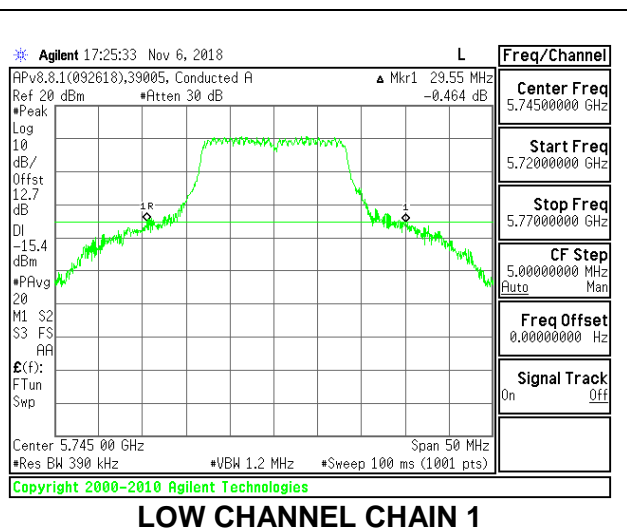

8.2.22. 802.11a MODE IN THE 5.8 GHz BAND

2TX Antenna 1 + Antenna 2 CDD MODE

Channel	Frequency (MHz)	26 dB Bandwidth Chain 0 (MHz)	26 dB Bandwidth Chain 1 (MHz)
Low	5745	25.60	29.55
Mid	5785	25.45	29.95
High	5825	24.60	29.55

LOW CHANNEL