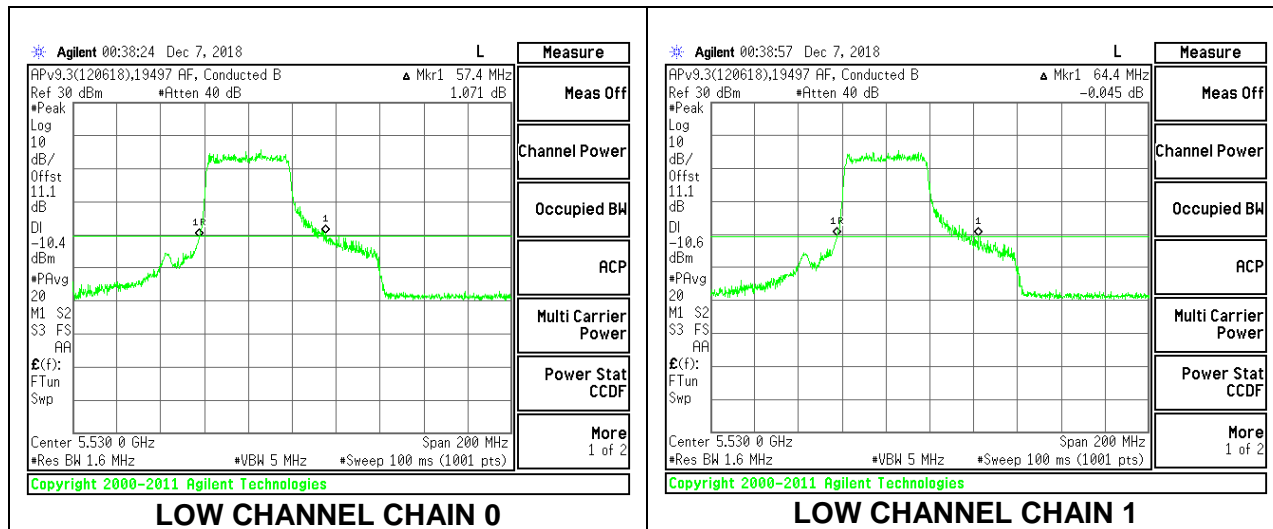

2TX Antenna 1 + Antenna 2 OFDMA MODE – 484-Tones, RU Index 65

Channel	Frequency (MHz)	26 dB Bandwidth Chain 0 (MHz)	26 dB Bandwidth Chain 1 (MHz)
Low	5530	57.40	64.40
High	5610	63.80	63.20
138	5690	61.60	62.00

LOW CHANNEL