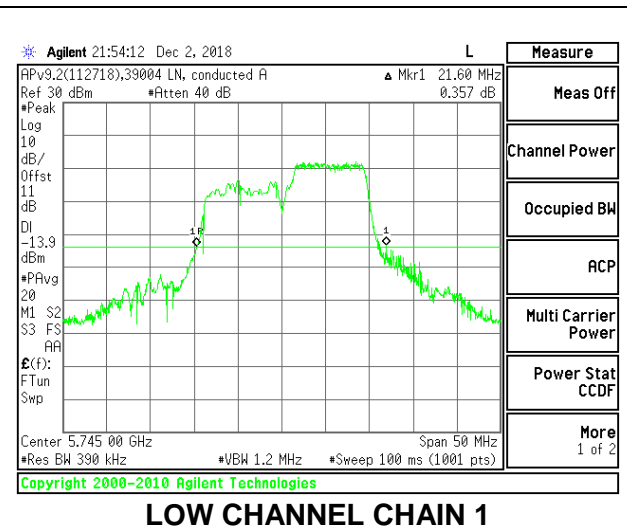

2TX Antenna 1 + Antenna 2 OFDMA MODE – 106-Tones, RU Index 54

Channel	Frequency (MHz)	26 dB Bandwidth Chain 0 (MHz)	26 dB Bandwidth Chain 1 (MHz)
Low	5745	22.00	21.60
Mid	5785	21.85	21.15
High	5825	21.80	24.20

LOW CHANNEL