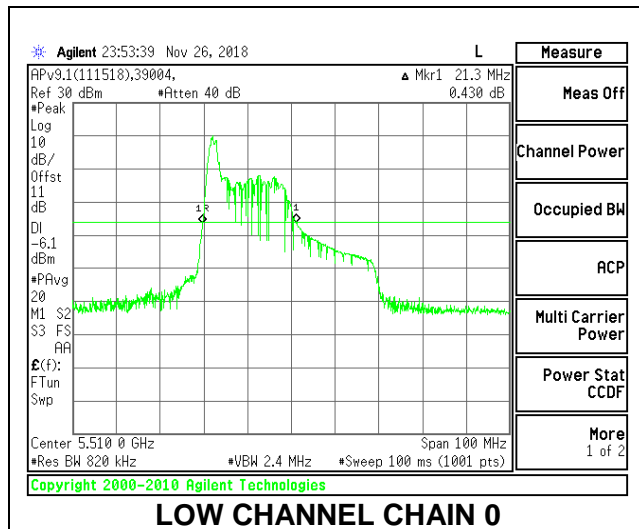

2TX Antenna 1 + Antenna 2 OFDMA MODE – 26-Tones, RU Index 0

Channel	Frequency (MHz)	26 dB Bandwidth Chain 0 (MHz)	26 dB Bandwidth Chain 1 (MHz)
Low	5510	21.30	20.00
Mid	5550	21.60	20.30
High	5670	21.20	19.90
142	5710	21.20	20.50

LOW CHANNEL