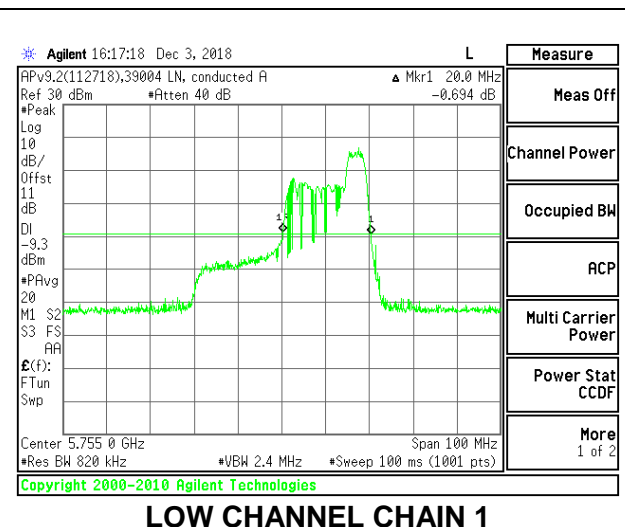

LOW CHANNEL CHAIN 1