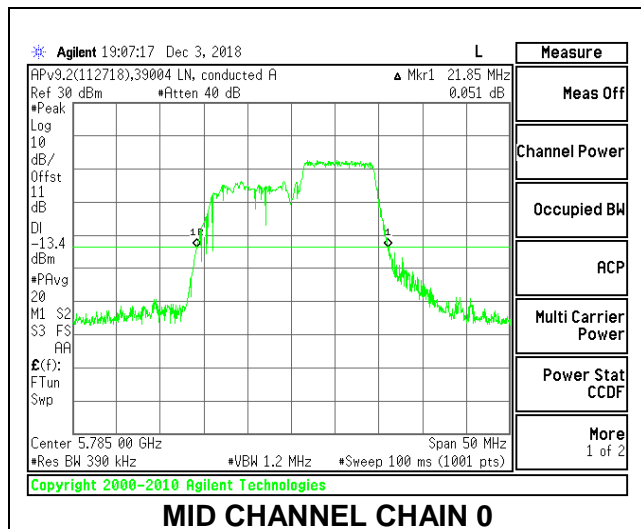

MID CHANNEL