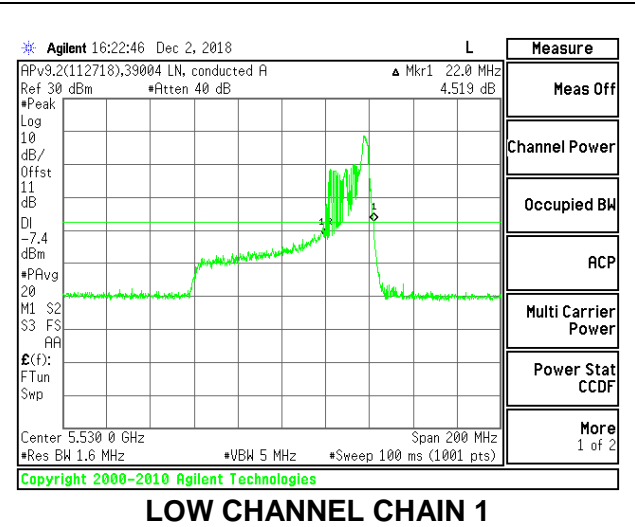

2TX Antenna 1 + Antenna 2 OFDMA MODE – 26-Tones, RU Index 36

Channel	Frequency (MHz)	26 dB Bandwidth Chain 0 (MHz)	26 dB Bandwidth Chain 1 (MHz)
Low	5530	26.00	22.00
High	5610	27.60	22.20
138	5690	26.40	22.40

LOW CHANNEL