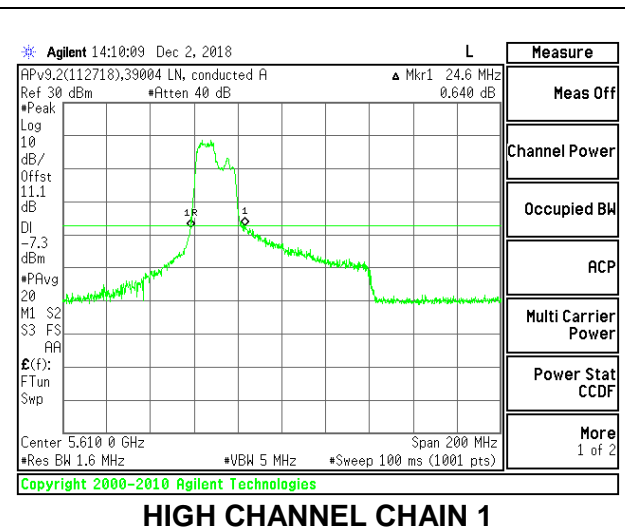

HIGH CHANNEL