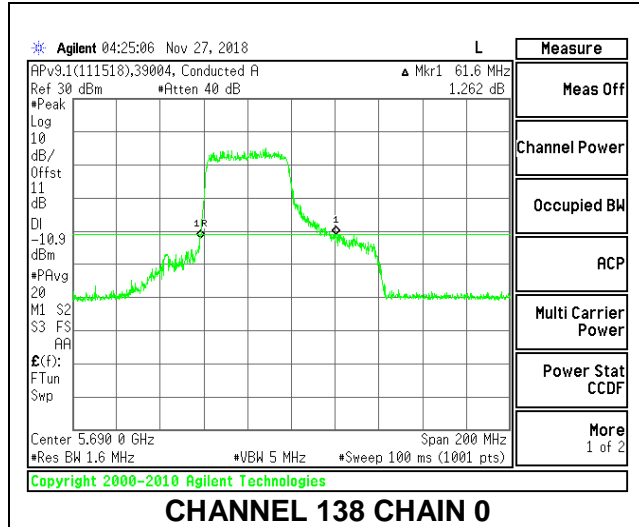

LOW CHANNEL

MID CHANNEL

HIGH CHANNEL

CHANNEL 142

8.2.21. 802.11ax HE80 MODE IN THE 5.6 GHz BAND

2TX Antenna 1 + Antenna 2 OFDMA MODE – 996-Tones, RU Index 67

Channel	Frequency (MHz)	26 dB Bandwidth Chain 0 (MHz)	26 dB Bandwidth Chain 1 (MHz)
Low	5530	83.60	83.40
High	5610	84.00	83.60
138	5690	83.60	83.60

LOW CHANNEL

HIGH CHANNEL

CHANNEL 138

2TX Antenna 1 + Antenna 2 OFDMA MODE – 484-Tones, RU Index 65

Channel	Frequency (MHz)	26 dB Bandwidth Chain 0 (MHz)	26 dB Bandwidth Chain 1 (MHz)
Low	5530	57.40	64.40
High	5610	63.80	63.20
138	5690	61.60	62.00

LOW CHANNEL

HIGH CHANNEL

CHANNEL 138

2TX Antenna 1 + Antenna 2 OFDMA MODE – 484-Tones, RU Index 66

Channel	Frequency (MHz)	26 dB Bandwidth Chain 0 (MHz)	26 dB Bandwidth Chain 1 (MHz)
Low	5530	71.40	71.80
High	5610	66.40	72.00
138	5690	74.20	69.20