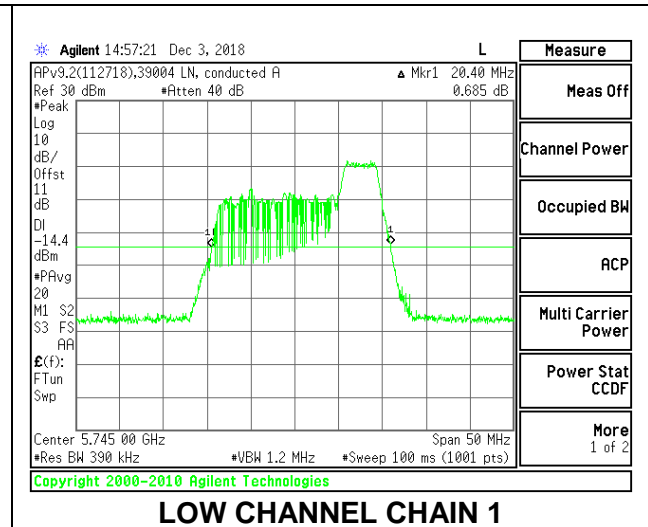

2TX Antenna 1 + Antenna 2 OFDMA MODE – 52-Tones, RU Index 40

Channel	Frequency (MHz)	26 dB Bandwidth Chain 0 (MHz)	26 dB Bandwidth Chain 1 (MHz)
Low	5745	21.55	20.40
Mid	5785	21.50	20.35
High	5825	21.55	20.30

LOW CHANNEL