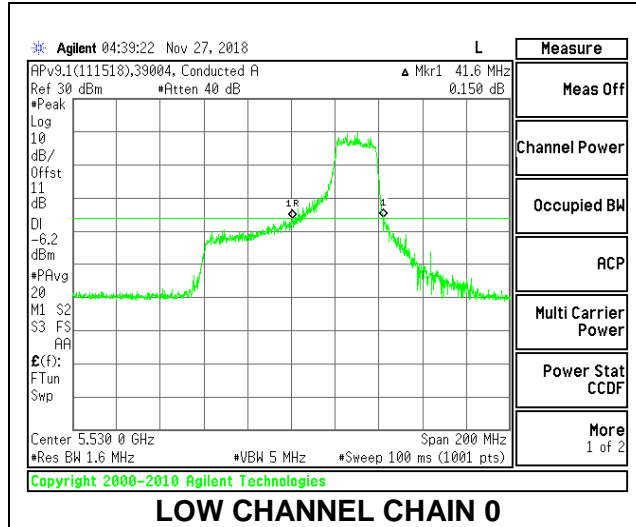

2TX Antenna 1 + Antenna 2 OFDMA MODE – 242-Tones, RU Index 64

Channel	Frequency (MHz)	26 dB Bandwidth Chain 0 (MHz)	26 dB Bandwidth Chain 1 (MHz)
Low	5530	41.60	43.80
High	5610	47.00	52.00
138	5690	43.60	47.00

LOW CHANNEL