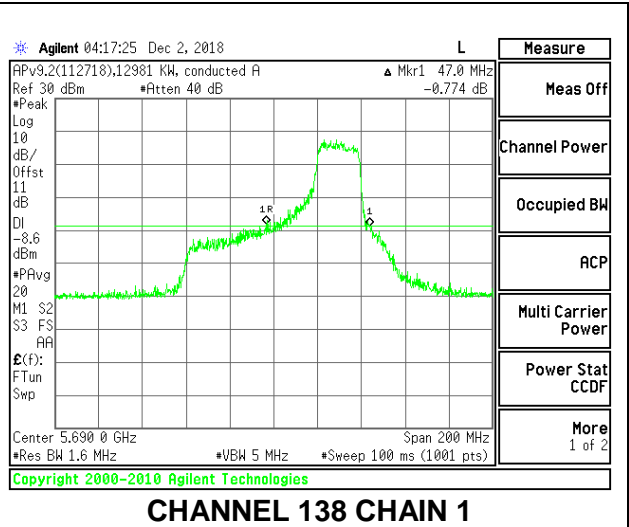

CHANNEL 138