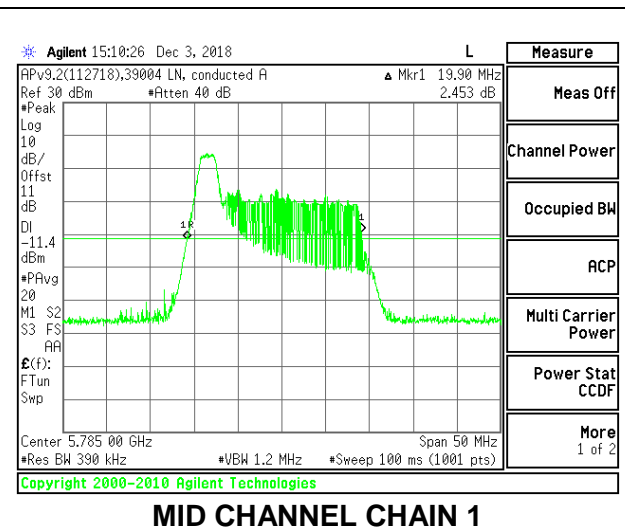

MID CHANNEL