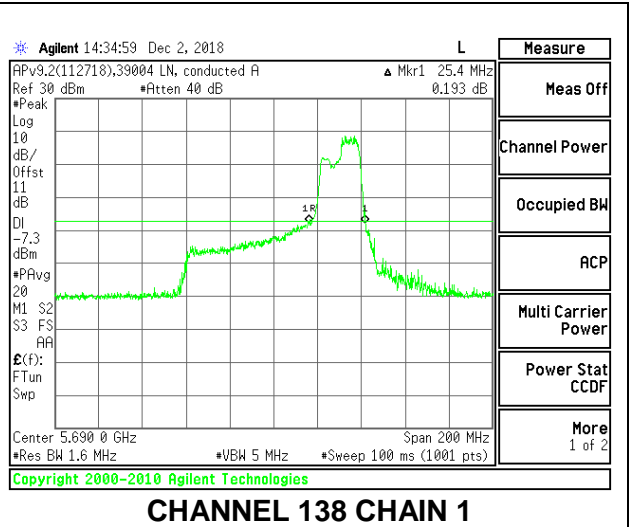

CHANNEL 138