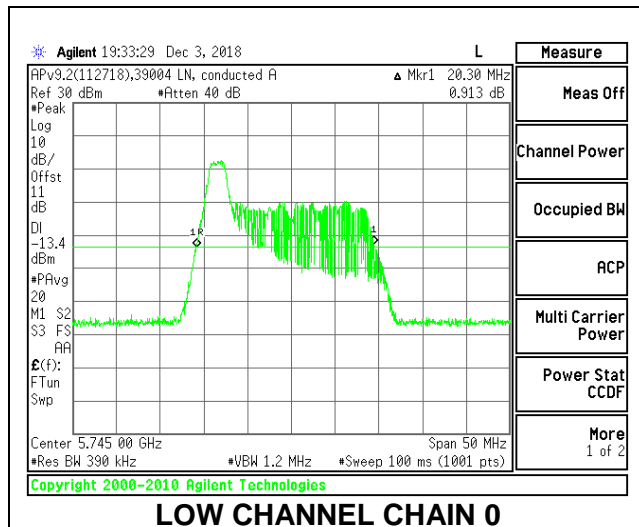

2TX Antenna 1 + Antenna 2 OFDMA MODE – 26-Tones, RU Index 0

Channel	Frequency (MHz)	26 dB Bandwidth Chain 0 (MHz)	26 dB Bandwidth Chain 1 (MHz)
Low	5745	20.30	20.05
Mid	5785	20.50	19.90
High	5825	20.50	19.90

LOW CHANNEL