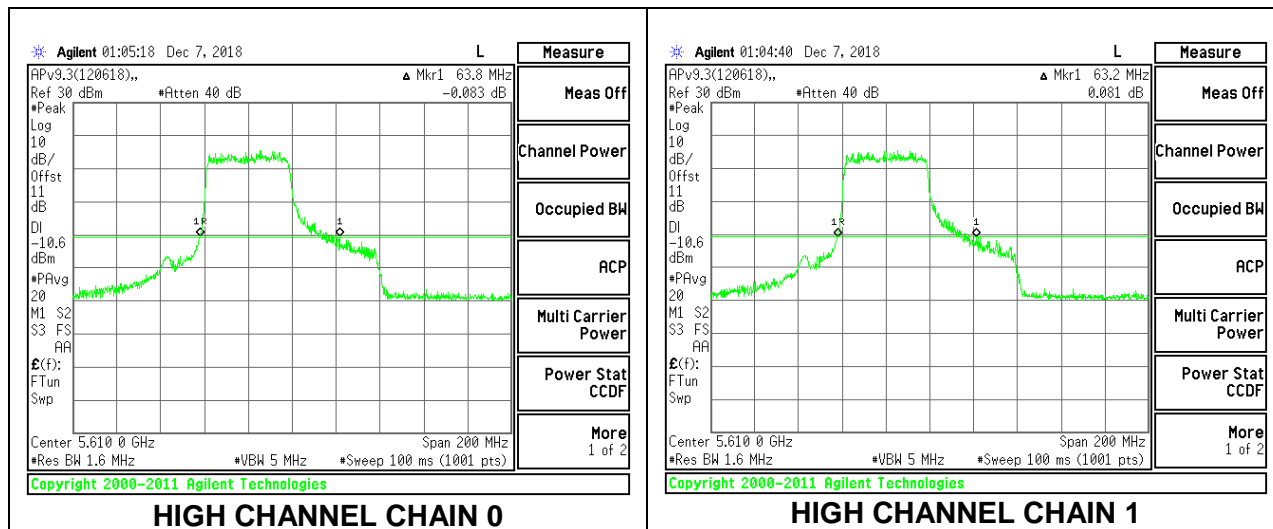

HIGH CHANNEL