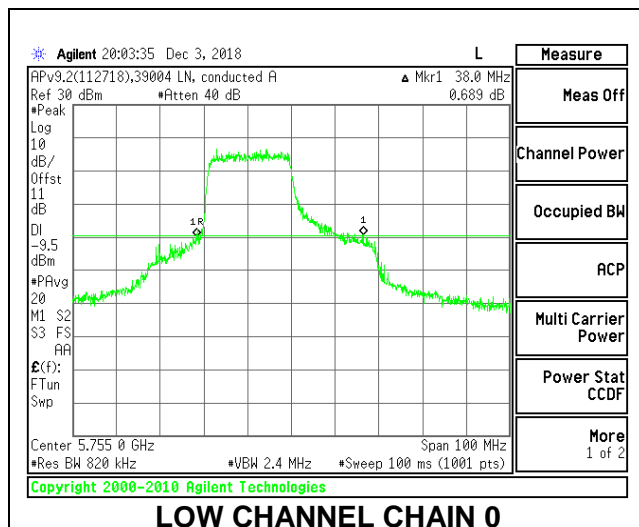

2TX Antenna 1 + Antenna 2 OFDMA MODE – 242-Tones, RU Index 61

Channel	Frequency (MHz)	26 dB Bandwidth Chain 0 (MHz)	26 dB Bandwidth Chain 1 (MHz)
Low	5755	38.00	32.40
High	5795	32.60	32.80

LOW CHANNEL

LOW CHANNEL CHAIN 0