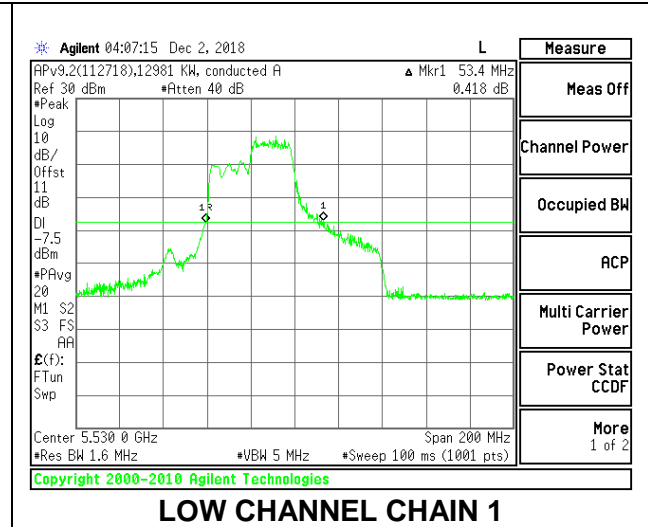

2TX Antenna 1 + Antenna 2 OFDMA MODE – 242-Tones, RU Index 62

Channel	Frequency (MHz)	26 dB Bandwidth Chain 0 (MHz)	26 dB Bandwidth Chain 1 (MHz)
Low	5530	57.20	53.40
High	5610	56.60	53.20
138	5690	57.20	52.40

LOW CHANNEL