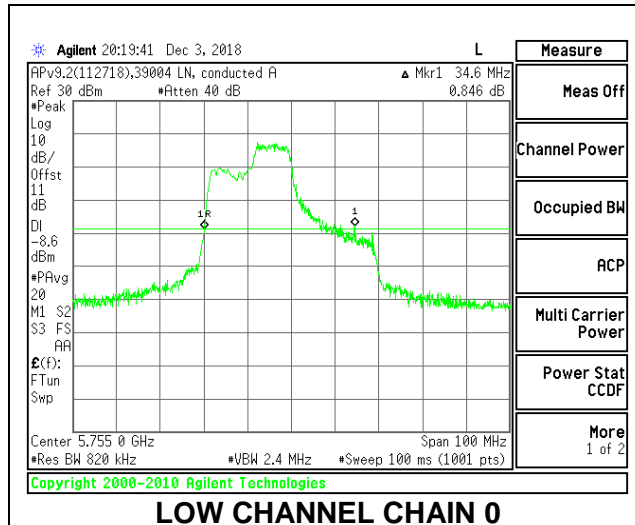

2TX Antenna 1 + Antenna 2 OFDMA MODE – 106-Tones, RU Index 54/55

Channel	Frequency (MHz)	26 dB Bandwidth Chain 0 (MHz)	26 dB Bandwidth Chain 1 (MHz)
Low	5755	34.60	29.60
High	5795	28.60	27.20

LOW CHANNEL

LOW CHANNEL CHAIN 0