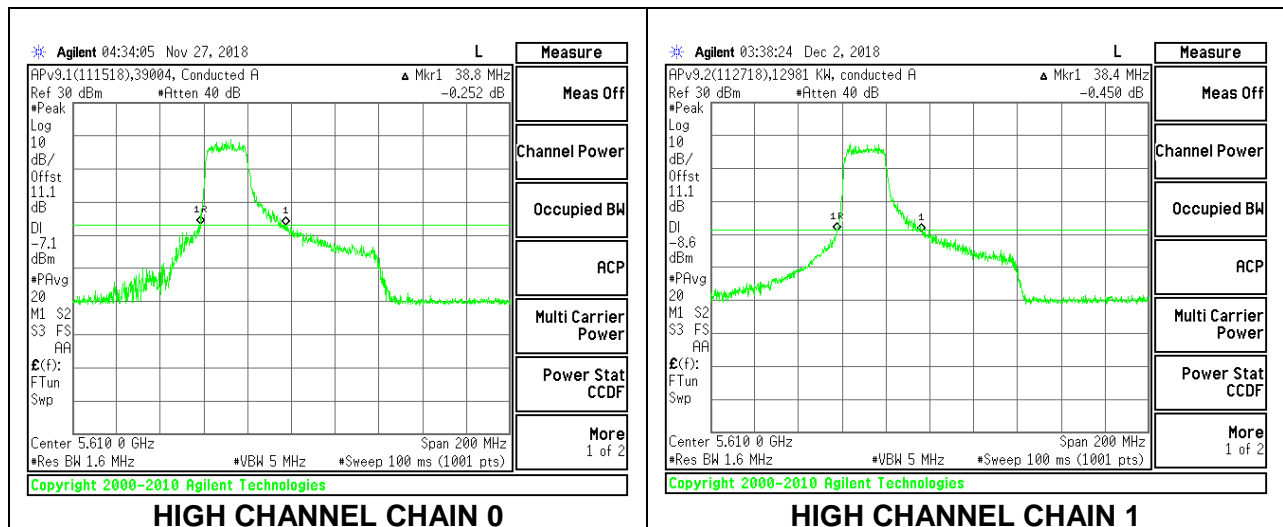

HIGH CHANNEL