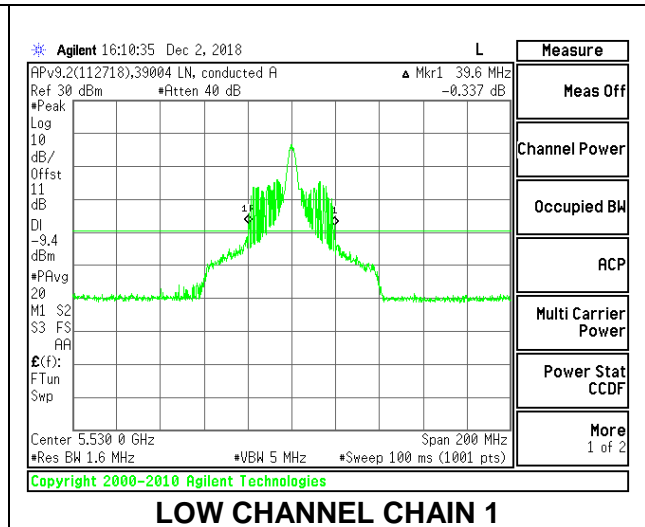

2TX Antenna 1 + Antenna 2 OFDMA MODE – 26-Tones, RU Index 18

Channel	Frequency (MHz)	26 dB Bandwidth Chain 0 (MHz)	26 dB Bandwidth Chain 1 (MHz)
Low	5530	47.00	39.60
High	5610	45.40	39.60
138	5690	44.40	39.00

LOW CHANNEL