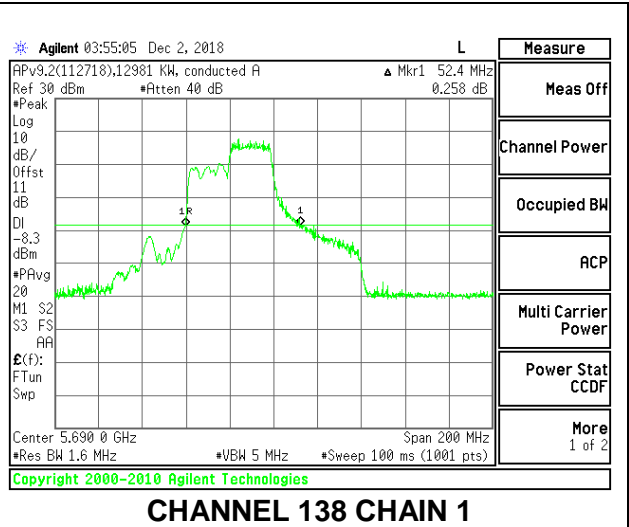

CHANNEL 138