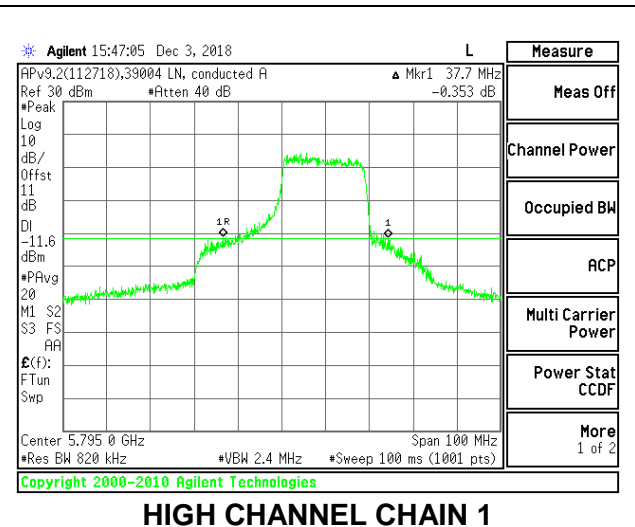

HIGH CHANNEL