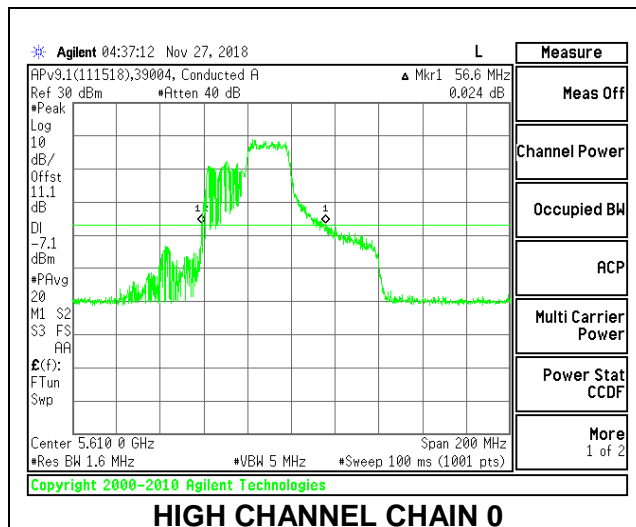

LOW CHANNEL

HIGH CHANNEL

CHANNEL 138

2TX Antenna 1 + Antenna 2 OFDMA MODE – 242-Tones, RU Index 62

Channel	Frequency (MHz)	26 dB Bandwidth Chain 0 (MHz)	26 dB Bandwidth Chain 1 (MHz)
Low	5530	57.20	53.40
High	5610	56.60	53.20
138	5690	57.20	52.40

LOW CHANNEL

HIGH CHANNEL

CHANNEL 138

2TX Antenna 1 + Antenna 2 OFDMA MODE – 242-Tones, RU Index 64

Channel	Frequency (MHz)	26 dB Bandwidth Chain 0 (MHz)	26 dB Bandwidth Chain 1 (MHz)
Low	5530	41.60	43.80
High	5610	47.00	52.00
138	5690	43.60	47.00