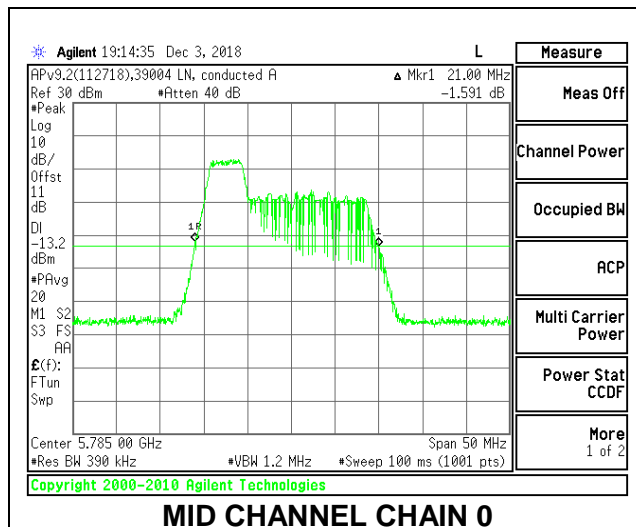

MID CHANNEL