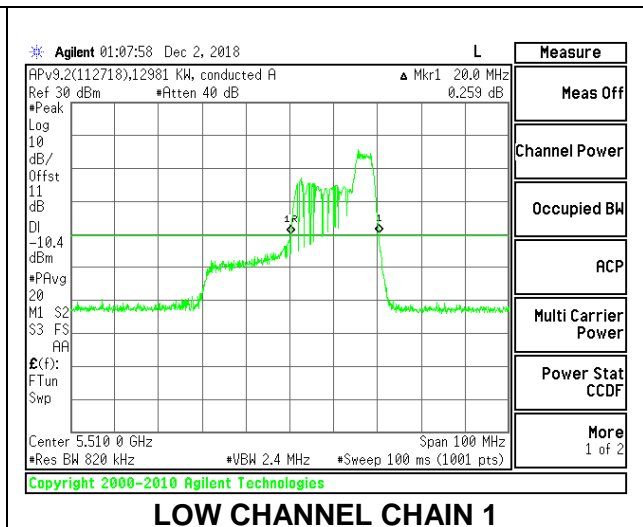

2TX Antenna 1 + Antenna 2 OFDMA MODE – 52-Tones, RU Index 44

Channel	Frequency (MHz)	26 dB Bandwidth Chain 0 (MHz)	26 dB Bandwidth Chain 1 (MHz)
Low	5510	23.60	20.00
Mid	5550	24.40	20.00
High	5670	23.70	20.00
142	5710	24.5	20.30

LOW CHANNEL