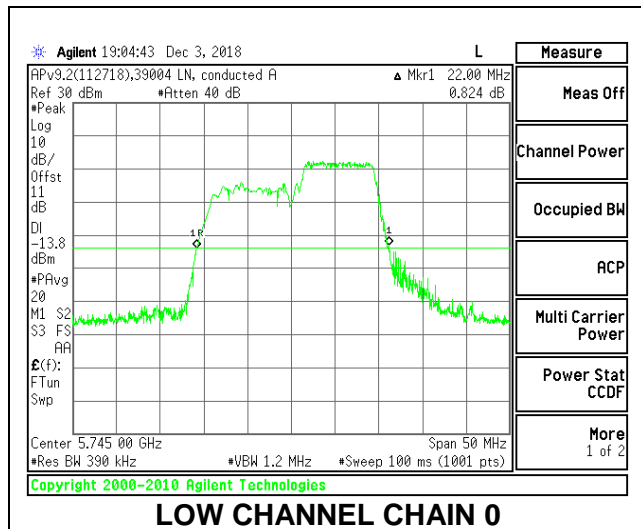

2TX Antenna 1 + Antenna 2 OFDMA MODE – 106-Tones, RU Index 54

Channel	Frequency (MHz)	26 dB Bandwidth Chain 0 (MHz)	26 dB Bandwidth Chain 1 (MHz)
Low	5745	22.00	21.60
Mid	5785	21.85	21.15
High	5825	21.80	24.20

LOW CHANNEL