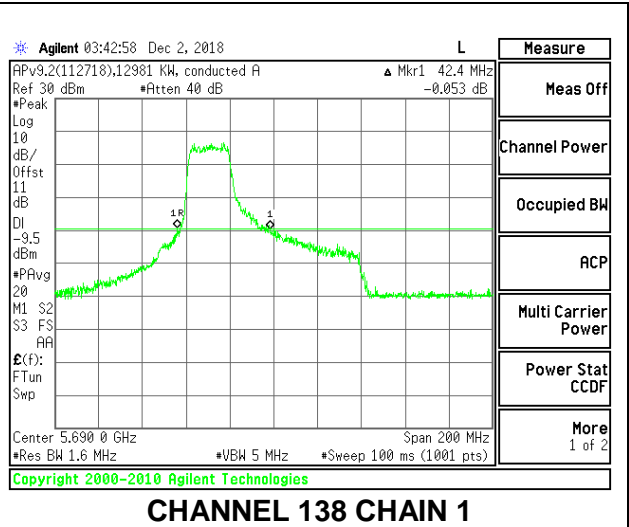

LOW CHANNEL

HIGH CHANNEL

CHANNEL 138

2TX Antenna 1 + Antenna 2 OFDMA MODE – 242-Tones, RU Index 61

Channel	Frequency (MHz)	26 dB Bandwidth Chain 0 (MHz)	26 dB Bandwidth Chain 1 (MHz)
Low	5530	42.00	41.80
High	5610	38.80	38.40
138	5690	41.00	42.40

LOW CHANNEL

HIGH CHANNEL

CHANNEL 138

2TX Antenna 1 + Antenna 2 OFDMA MODE – 242-Tones, RU Index 62

Channel	Frequency (MHz)	26 dB Bandwidth Chain 0 (MHz)	26 dB Bandwidth Chain 1 (MHz)
Low	5530	57.20	53.40
High	5610	56.60	53.20
138	5690	57.20	52.40