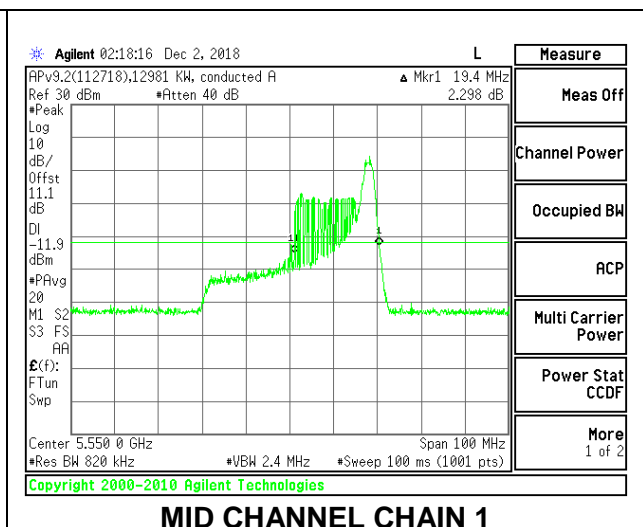

LOW CHANNEL

MID CHANNEL

HIGH CHANNEL

CHANNEL 142

2TX Antenna 1 + Antenna 2 OFDMA MODE – 26-Tones, RU Index 17

Channel	Frequency (MHz)	26 dB Bandwidth Chain 0 (MHz)	26 dB Bandwidth Chain 1 (MHz)
Low	5510	22.50	19.80
Mid	5550	22.50	19.40
High	5670	21.80	20.00
142	5710	22.1	19.90

LOW CHANNEL

MID CHANNEL

HIGH CHANNEL

CHANNEL 142

8.2.21. 802.11ax HE80 MODE IN THE 5.6 GHz BAND

2TX Antenna 1 + Antenna 2 OFDMA MODE – 996-Tones, RU Index 67

Channel	Frequency (MHz)	26 dB Bandwidth Chain 0 (MHz)	26 dB Bandwidth Chain 1 (MHz)
Low	5530	83.60	83.40
High	5610	84.00	83.60
138	5690	83.60	83.60