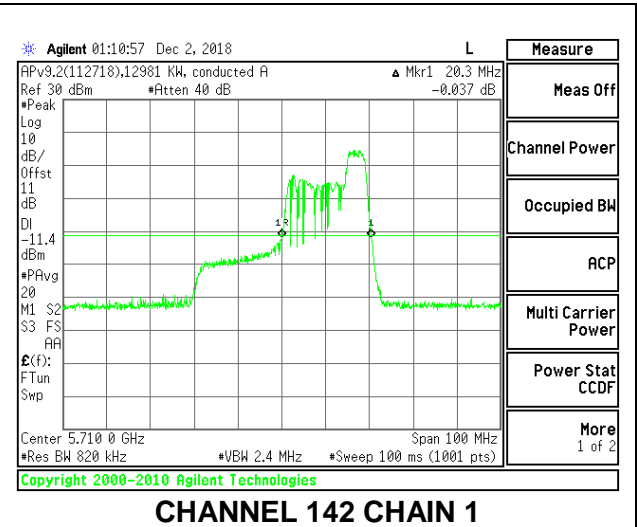

LOW CHANNEL

MID CHANNEL

HIGH CHANNEL

CHANNEL 142

2TX Antenna 1 + Antenna 2 OFDMA MODE – 26-Tones, RU Index 0

Channel	Frequency (MHz)	26 dB Bandwidth Chain 0 (MHz)	26 dB Bandwidth Chain 1 (MHz)
Low	5510	21.30	20.00
Mid	5550	21.60	20.30
High	5670	21.20	19.90
142	5710	21.20	20.50