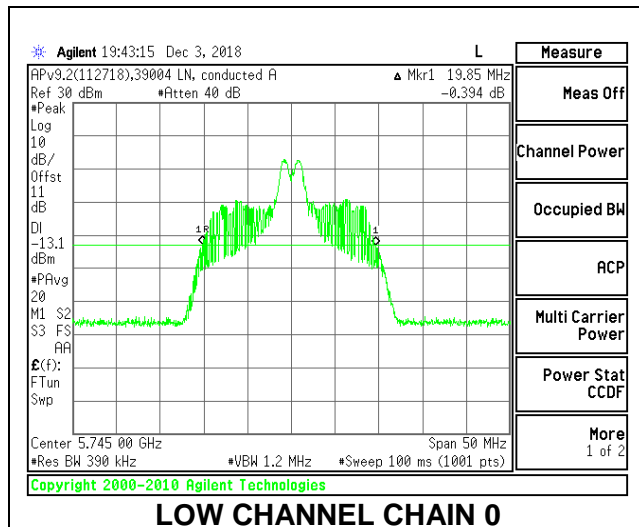

2TX Antenna 1 + Antenna 2 OFDMA MODE – 26-Tones, RU Index 4

Channel	Frequency (MHz)	26 dB Bandwidth Chain 0 (MHz)	26 dB Bandwidth Chain 1 (MHz)
Low	5745	19.85	18.35
Mid	5785	19.65	18.50
High	5825	19.80	18.40

LOW CHANNEL