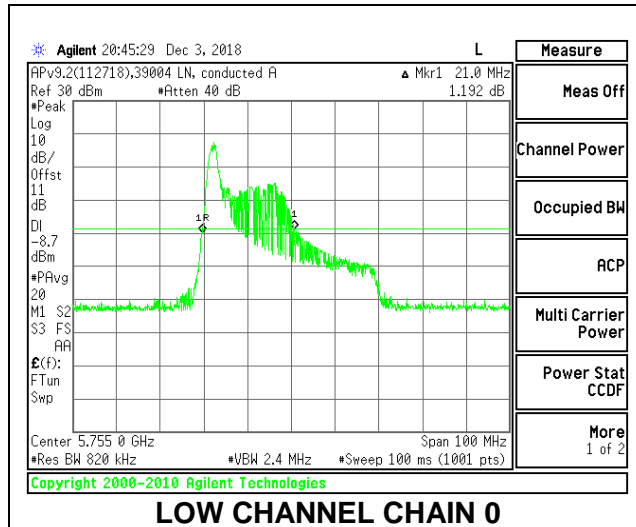

2TX Antenna 1 + Antenna 2 OFDMA MODE – 26-Tones, RU Index 0

Channel	Frequency (MHz)	26 dB Bandwidth Chain 0 (MHz)	26 dB Bandwidth Chain 1 (MHz)
Low	5755	21.00	20.30
High	5795	21.70	20.10

LOW CHANNEL