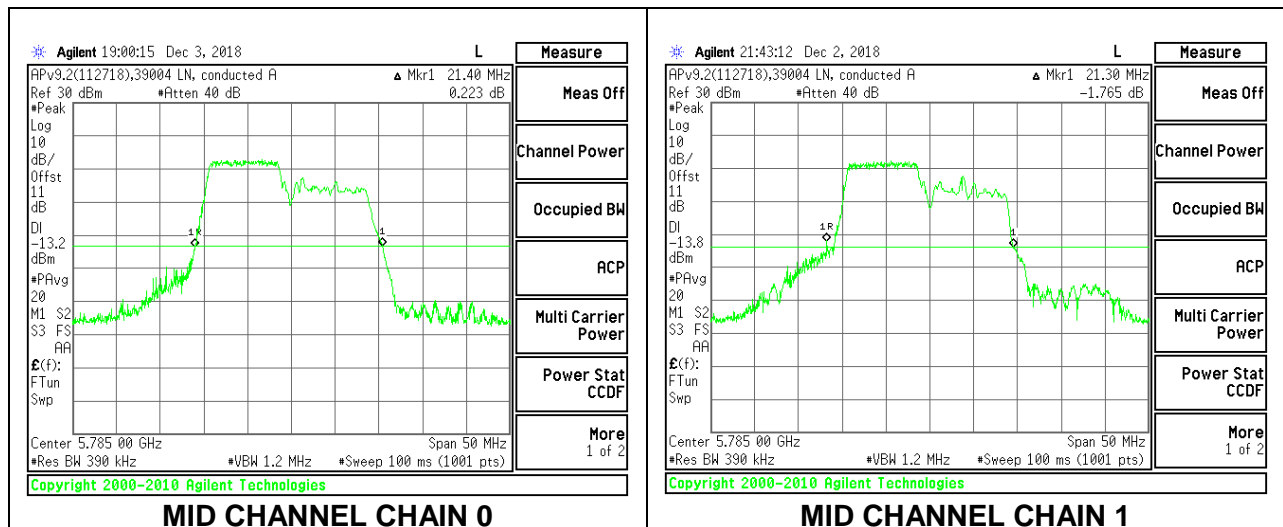

MID CHANNEL