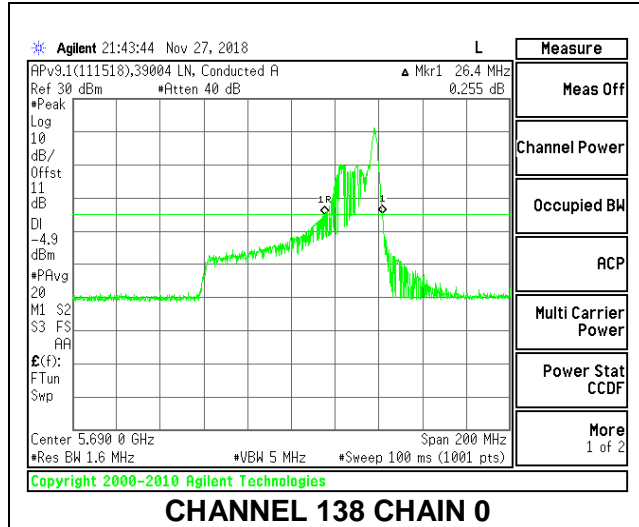

CHANNEL 138