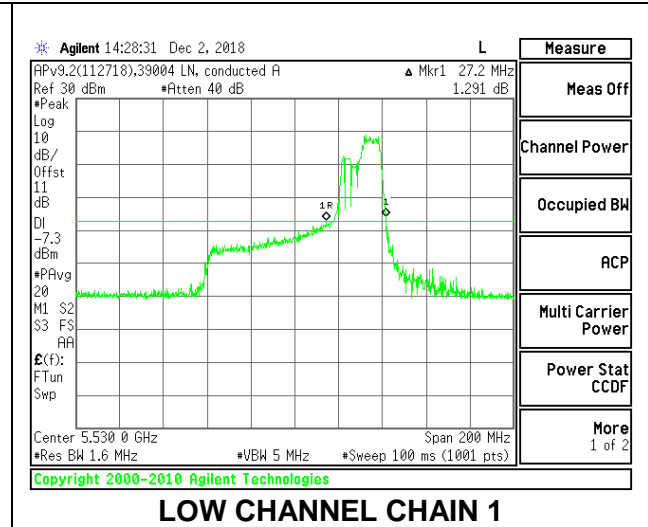

2TX Antenna 1 + Antenna 2 OFDMA MODE – 106-Tones, RU Index 60

Channel	Frequency (MHz)	26 dB Bandwidth Chain 0 (MHz)	26 dB Bandwidth Chain 1 (MHz)
Low	5530	34.80	27.20
High	5610	34.40	27.20
138	5690	34.80	25.40

LOW CHANNEL