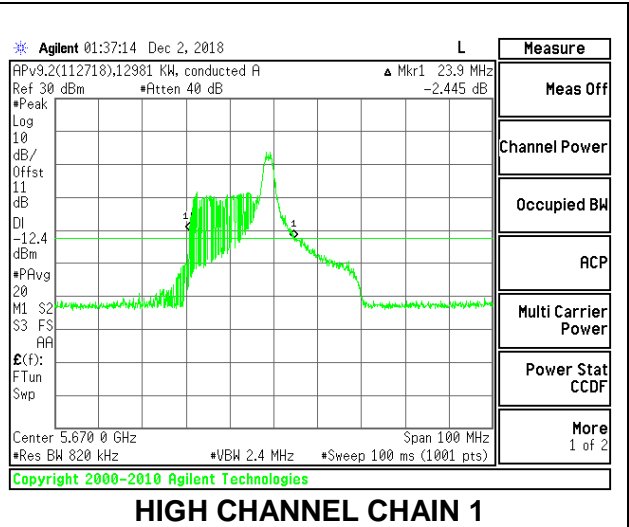

HIGH CHANNEL