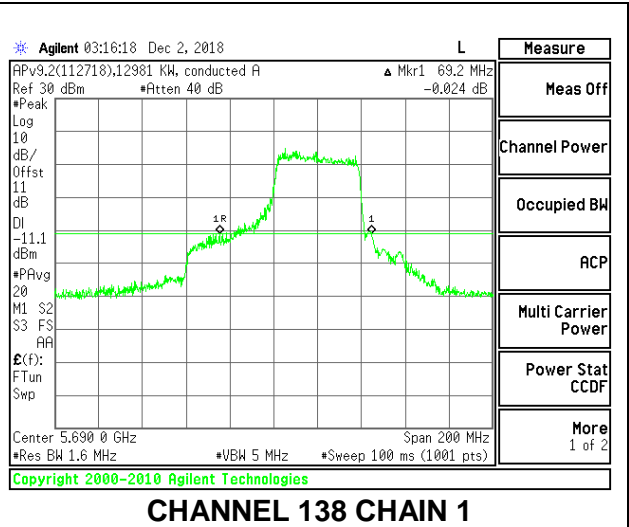

LOW CHANNEL

HIGH CHANNEL

CHANNEL 138

2TX Antenna 1 + Antenna 2 OFDMA MODE – 484-Tones, RU Index 66

Channel	Frequency (MHz)	26 dB Bandwidth Chain 0 (MHz)	26 dB Bandwidth Chain 1 (MHz)
Low	5530	71.40	71.80
High	5610	66.40	72.00
138	5690	74.20	69.20

LOW CHANNEL

HIGH CHANNEL

CHANNEL 138

2TX Antenna 1 + Antenna 2 OFDMA MODE – 242-Tones, RU Index 61

Channel	Frequency (MHz)	26 dB Bandwidth Chain 0 (MHz)	26 dB Bandwidth Chain 1 (MHz)
Low	5530	42.00	41.80
High	5610	38.80	38.40
138	5690	41.00	42.40