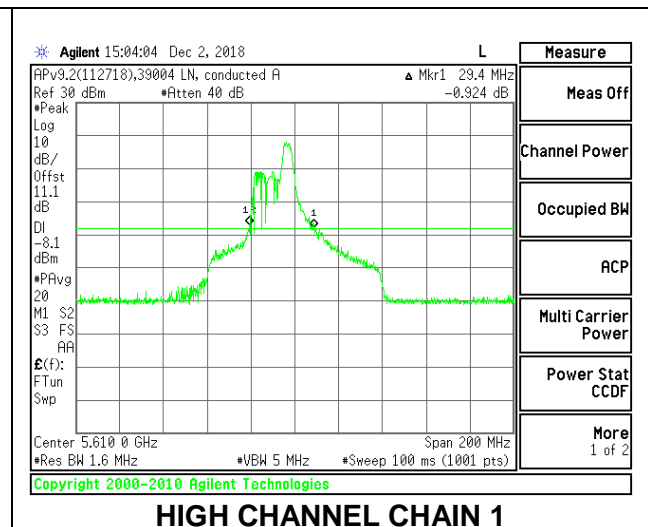

HIGH CHANNEL