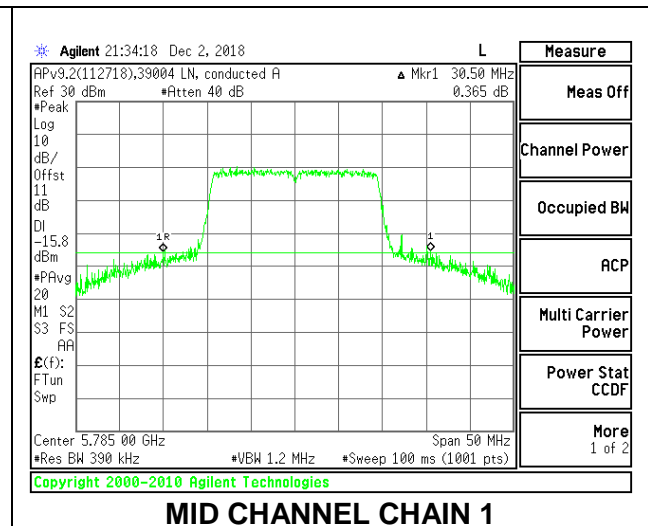

MID CHANNEL