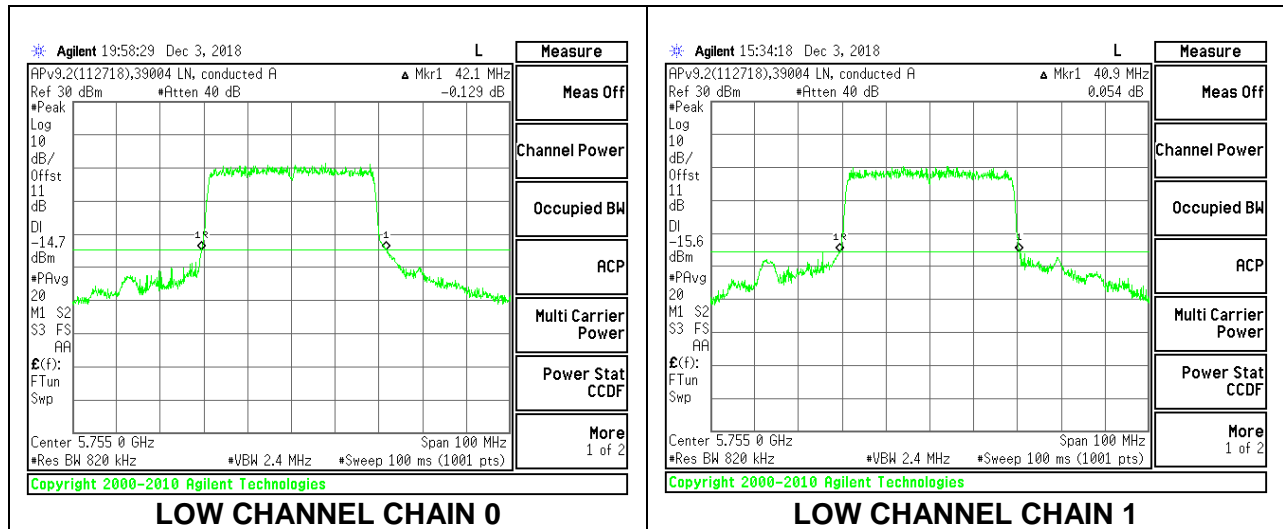

8.2.27. 802.11ax HE40 MODE IN THE 5.8 GHz BAND

2TX Antenna 1 + Antenna 2 OFDMA MODE – 484-Tones, RU Index 65

Channel	Frequency (MHz)	26 dB Bandwidth Chain 0 (MHz)	26 dB Bandwidth Chain 1 (MHz)
Low	5755	42.10	40.90
High	5795	40.80	40.70

LOW CHANNEL