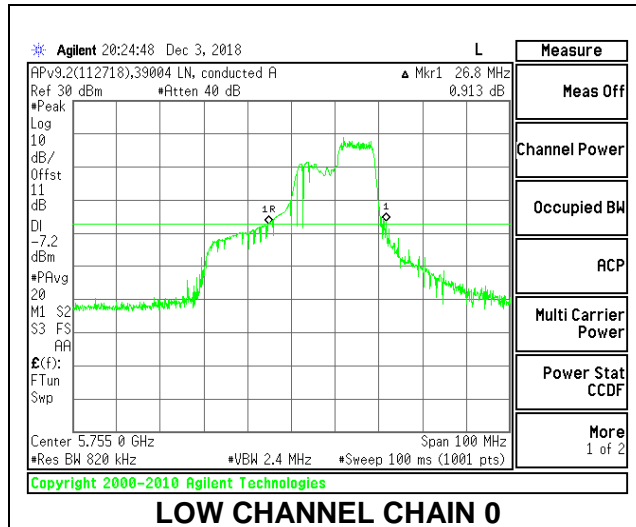

2TX Antenna 1 + Antenna 2 OFDMA MODE – 106-Tones, RU Index 56

Channel	Frequency (MHz)	26 dB Bandwidth Chain 0 (MHz)	26 dB Bandwidth Chain 1 (MHz)
Low	5755	26.80	22.90
High	5795	26.60	21.90

LOW CHANNEL

LOW CHANNEL CHAIN 0