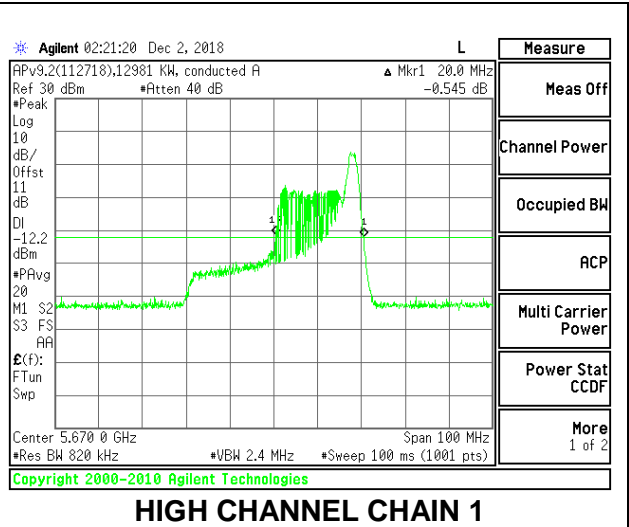

LOW CHANNEL

MID CHANNEL

HIGH CHANNEL

CHANNEL 142

2TX Antenna 1 + Antenna 2 OFDMA MODE – 26-Tones, RU Index 17

Channel	Frequency (MHz)	26 dB Bandwidth Chain 0 (MHz)	26 dB Bandwidth Chain 1 (MHz)
Low	5510	22.50	19.80
Mid	5550	22.50	19.40
High	5670	21.80	20.00
142	5710	22.1	19.90

LOW CHANNEL

MID CHANNEL

HIGH CHANNEL

CHANNEL 142

8.2.21. 802.11ax HE80 MODE IN THE 5.6 GHz BAND

2TX Antenna 1 + Antenna 2 OFDMA MODE – 996-Tones, RU Index 67

Channel	Frequency (MHz)	26 dB Bandwidth Chain 0 (MHz)	26 dB Bandwidth Chain 1 (MHz)
Low	5530	83.60	83.40
High	5610	84.00	83.60
138	5690	83.60	83.60