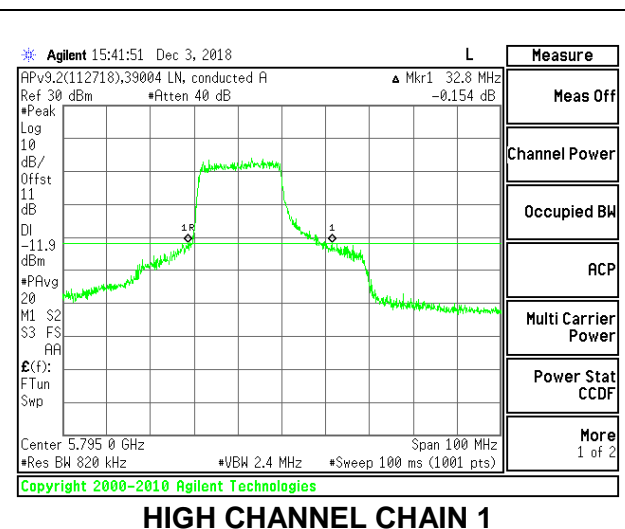

LOW CHANNEL

LOW CHANNEL CHAIN 0

LOW CHANNEL CHAIN 1

HIGH CHANNEL

HIGH CHANNEL CHAIN 0

HIGH CHANNEL CHAIN 1

2TX Antenna 1 + Antenna 2 OFDMA MODE – 242-Tones, RU Index 62

Channel	Frequency (MHz)	26 dB Bandwidth Chain 0 (MHz)	26 dB Bandwidth Chain 1 (MHz)
Low	5755	40.10	38.50
High	5795	40.30	37.70