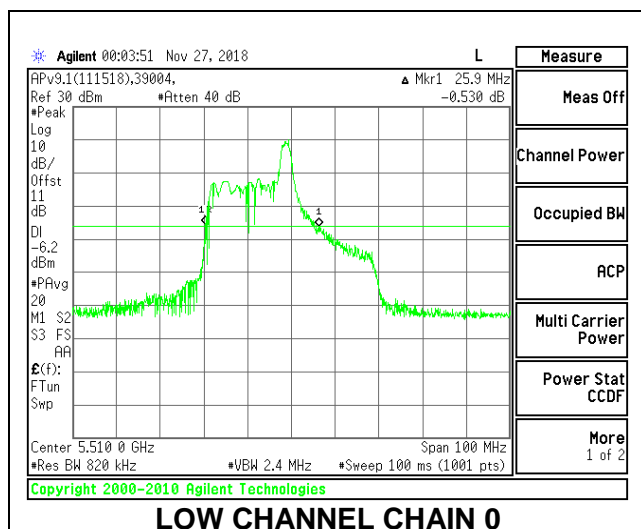

2TX Antenna 1 + Antenna 2 OFDMA MODE – 26-Tones, RU Index 8

Channel	Frequency (MHz)	26 dB Bandwidth Chain 0 (MHz)	26 dB Bandwidth Chain 1 (MHz)
Low	5510	25.90	24.70
Mid	5550	25.90	24.60
High	5670	26.10	23.90
142	5710	25.30	25.20

LOW CHANNEL