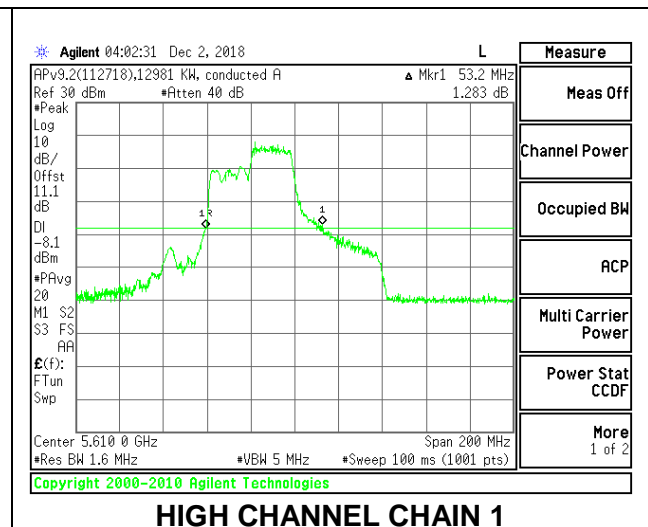

HIGH CHANNEL