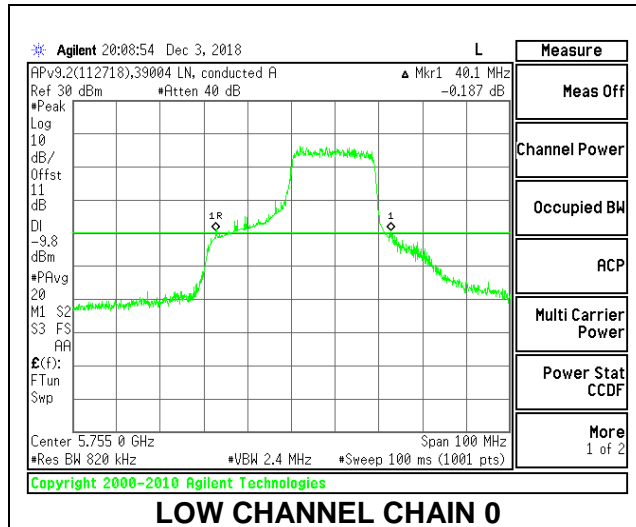

2TX Antenna 1 + Antenna 2 OFDMA MODE – 242-Tones, RU Index 62

Channel	Frequency (MHz)	26 dB Bandwidth Chain 0 (MHz)	26 dB Bandwidth Chain 1 (MHz)
Low	5755	40.10	38.50
High	5795	40.30	37.70

LOW CHANNEL