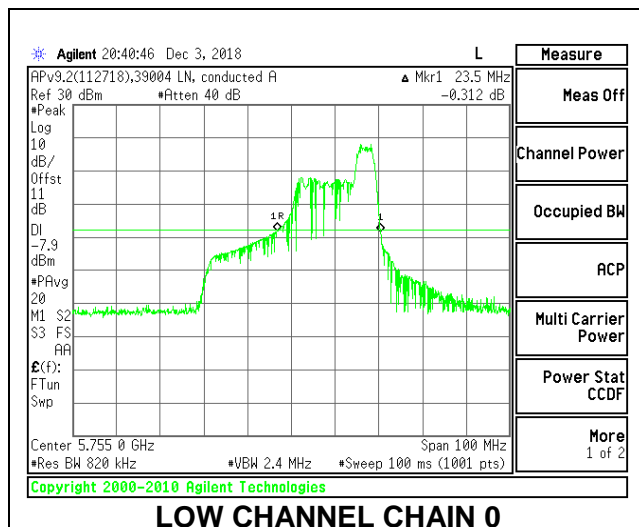

2TX Antenna 1 + Antenna 2 OFDMA MODE – 52-Tones, RU Index 44

Channel	Frequency (MHz)	26 dB Bandwidth Chain 0 (MHz)	26 dB Bandwidth Chain 1 (MHz)
Low	5755	23.50	20.00
High	5795	24.30	20.10

LOW CHANNEL

LOW CHANNEL CHAIN 0