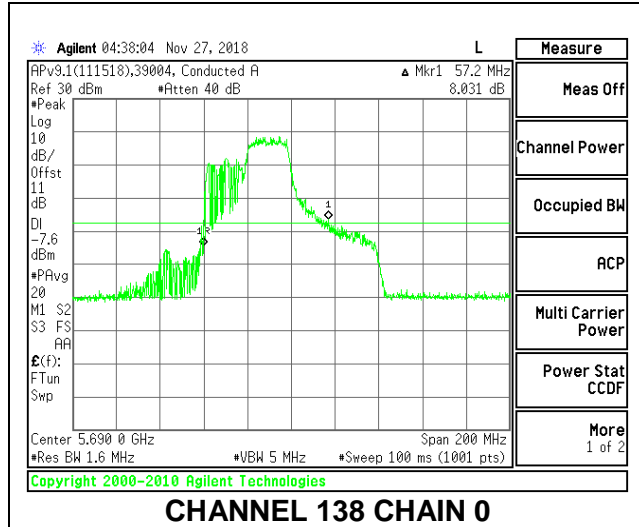

CHANNEL 138