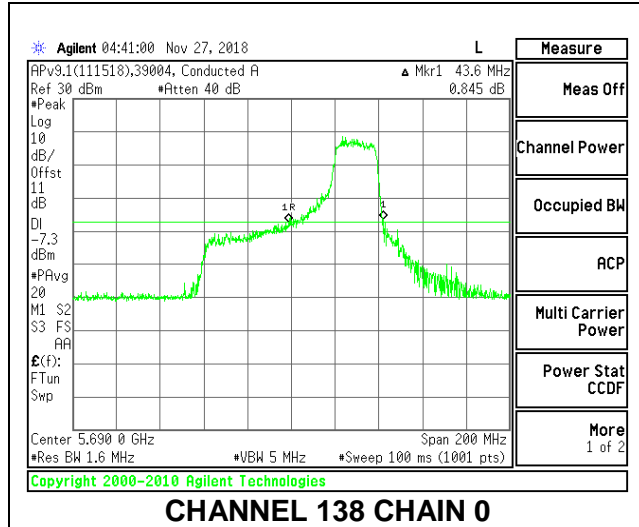

CHANNEL 138