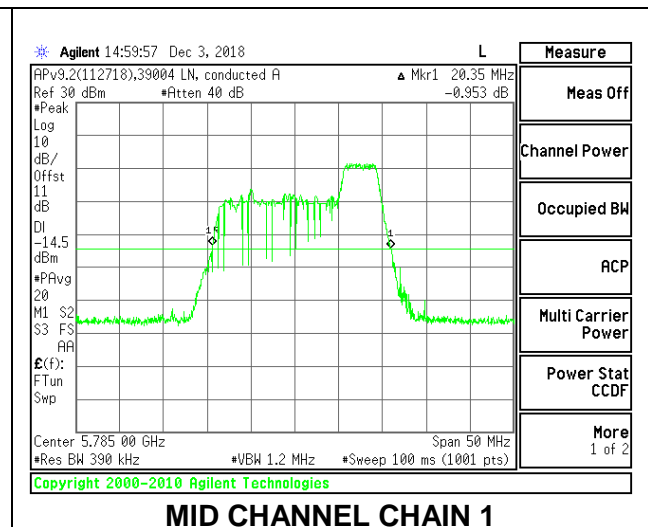

MID CHANNEL