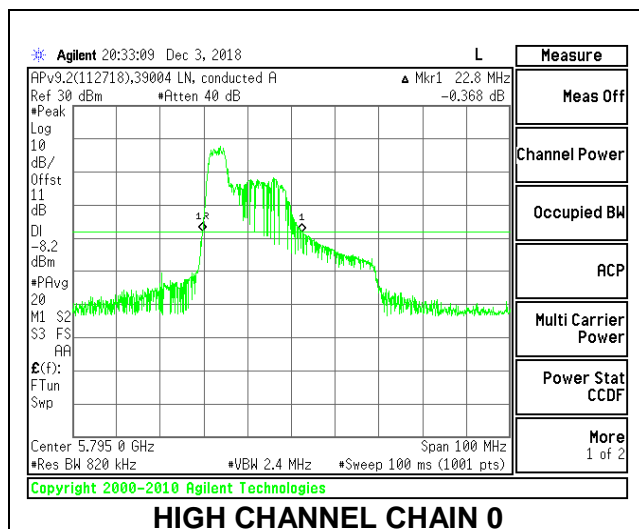

HIGH CHANNEL