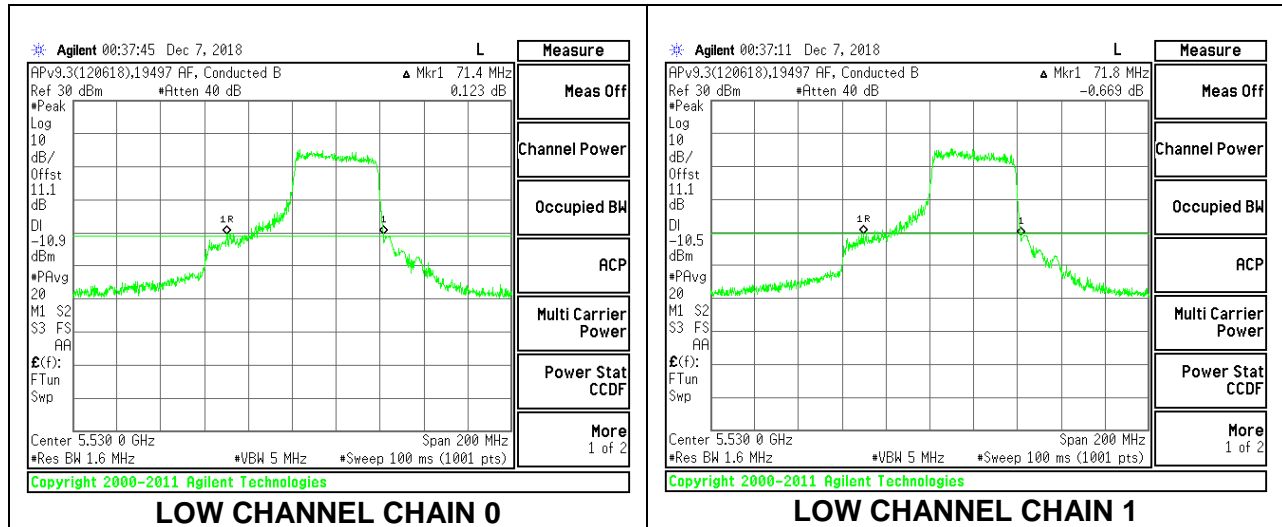

2TX Antenna 1 + Antenna 2 OFDMA MODE – 484-Tones, RU Index 66

Channel	Frequency (MHz)	26 dB Bandwidth Chain 0 (MHz)	26 dB Bandwidth Chain 1 (MHz)
Low	5530	71.40	71.80
High	5610	66.40	72.00
138	5690	74.20	69.20

LOW CHANNEL