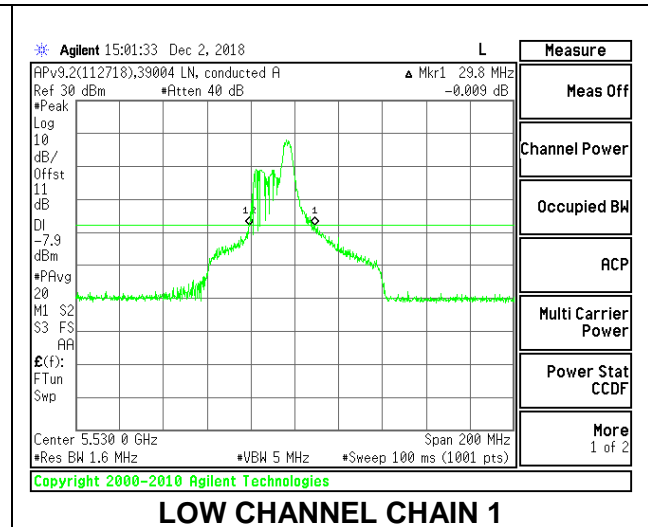

2TX Antenna 1 + Antenna 2 OFDMA MODE – 52-Tones, RU Index 44

Channel	Frequency (MHz)	26 dB Bandwidth Chain 0 (MHz)	26 dB Bandwidth Chain 1 (MHz)
Low	5530	34.00	29.80
High	5610	33.80	29.40
138	5690	32.60	29.20

LOW CHANNEL