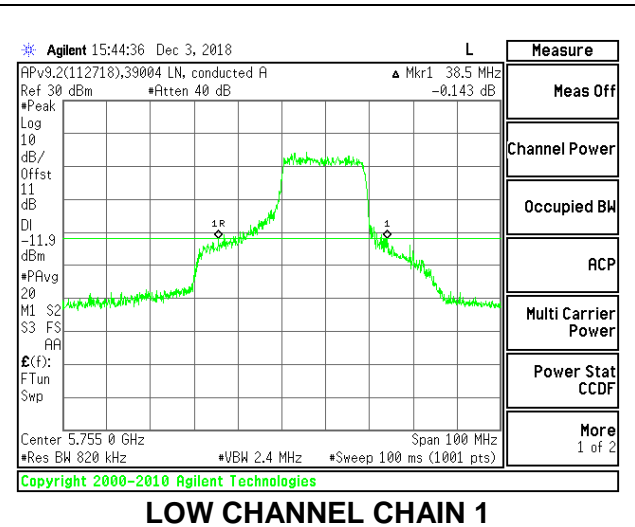

2TX Antenna 1 + Antenna 2 OFDMA MODE – 242-Tones, RU Index 62

Channel	Frequency (MHz)	26 dB Bandwidth Chain 0 (MHz)	26 dB Bandwidth Chain 1 (MHz)
Low	5755	40.10	38.50
High	5795	40.30	37.70

LOW CHANNEL