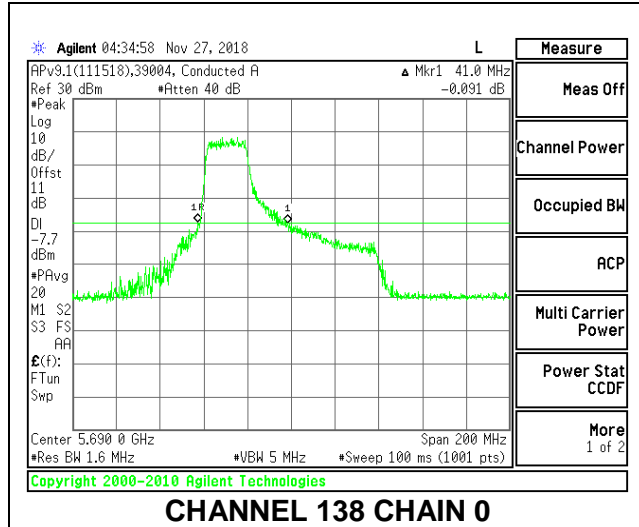

CHANNEL 138