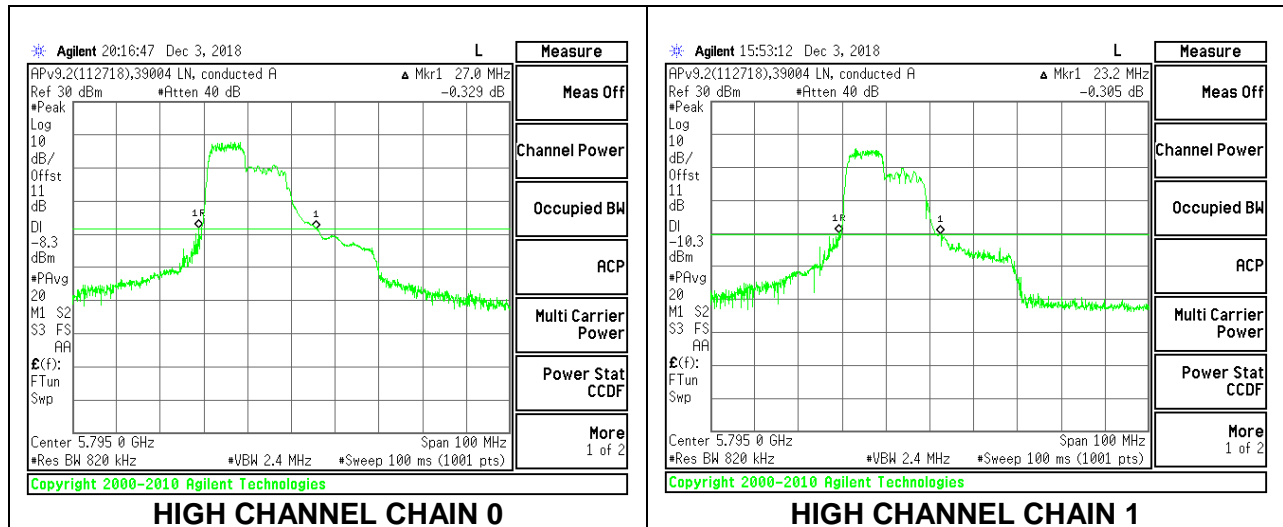

HIGH CHANNEL