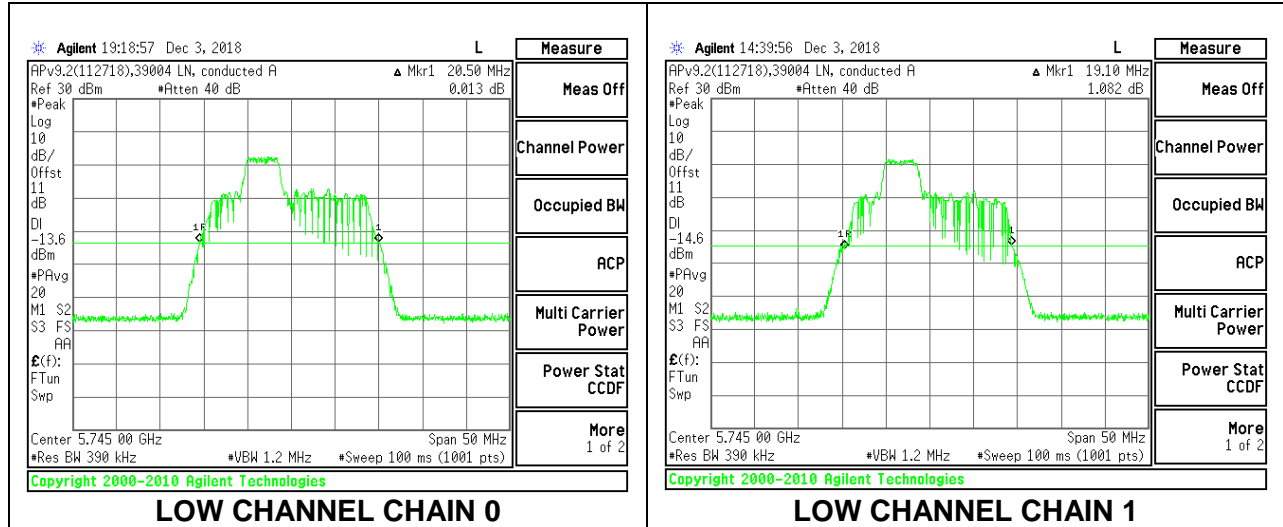

2TX Antenna 1 + Antenna 2 OFDMA MODE – 52-Tones, RU Index 38

Channel	Frequency (MHz)	26 dB Bandwidth Chain 0 (MHz)	26 dB Bandwidth Chain 1 (MHz)
Low	5745	20.50	19.10
Mid	5785	20.40	18.80
High	5825	20.45	19.20

LOW CHANNEL