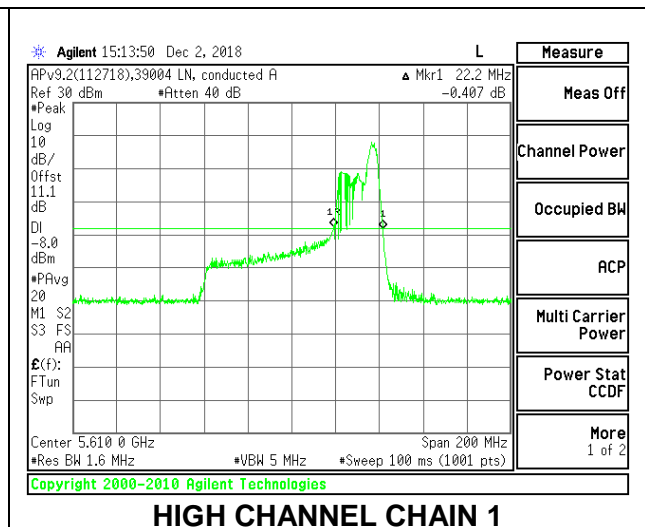

HIGH CHANNEL