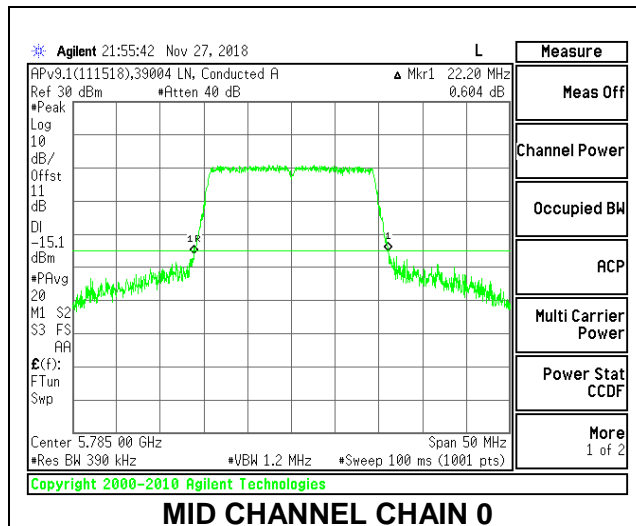

MID CHANNEL