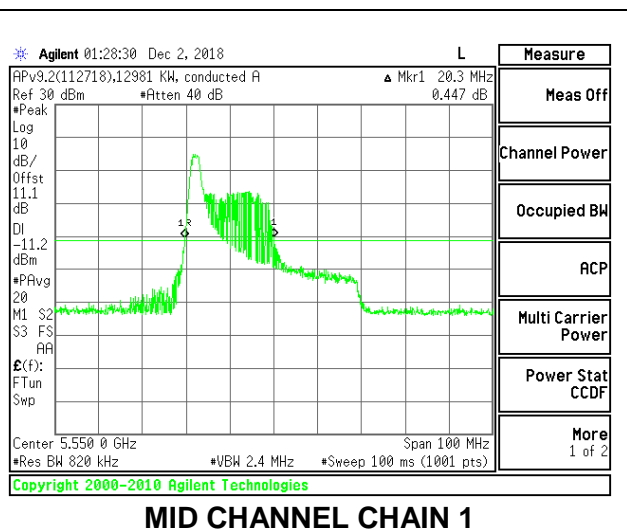

MID CHANNEL