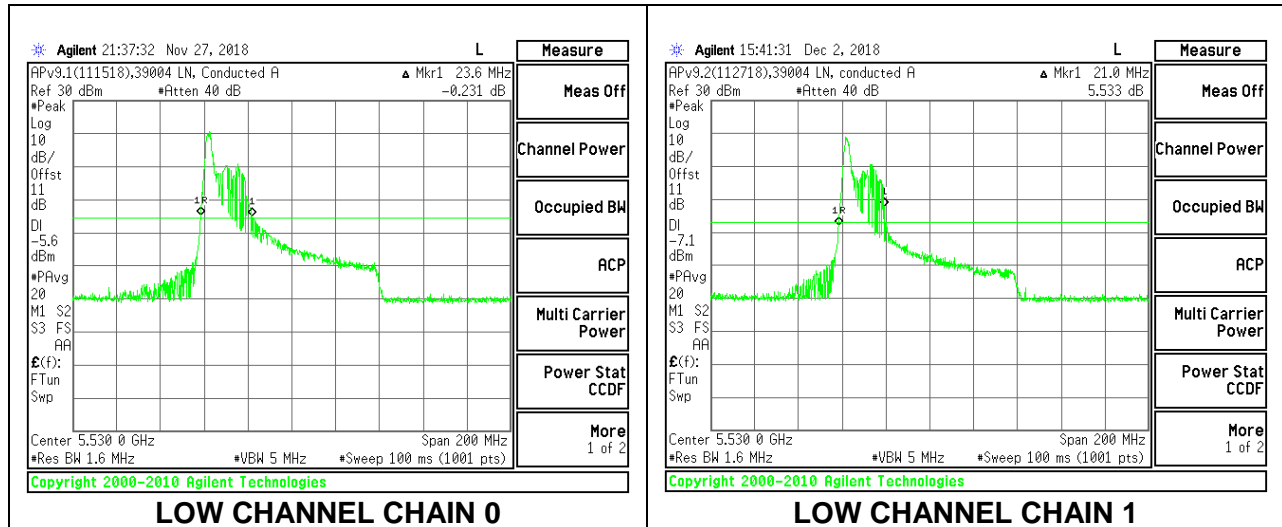

2TX Antenna 1 + Antenna 2 OFDMA MODE – 26-Tones, RU Index 0

Channel	Frequency (MHz)	26 dB Bandwidth Chain 0 (MHz)	26 dB Bandwidth Chain 1 (MHz)
Low	5530	23.60	21.00
High	5610	23.40	21.60
138	5690	24.40	21.00

LOW CHANNEL