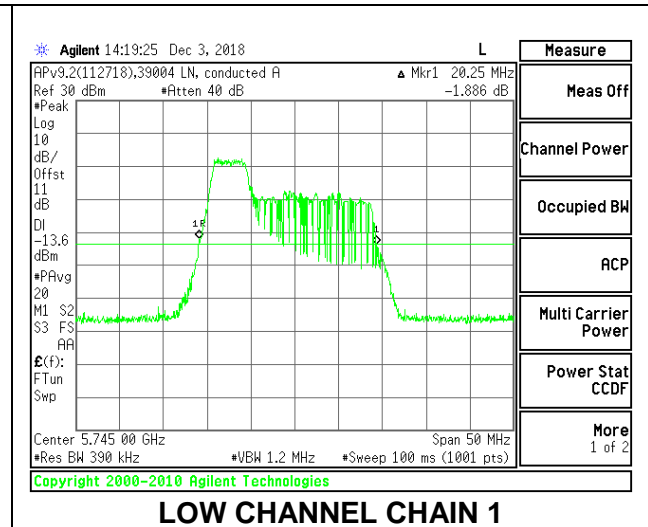

2TX Antenna 1 + Antenna 2 OFDMA MODE – 52-Tones, RU Index 37

Channel	Frequency (MHz)	26 dB Bandwidth Chain 0 (MHz)	26 dB Bandwidth Chain 1 (MHz)
Low	5745	20.95	20.25
Mid	5785	21.00	20.20
High	5825	21.00	20.20

LOW CHANNEL