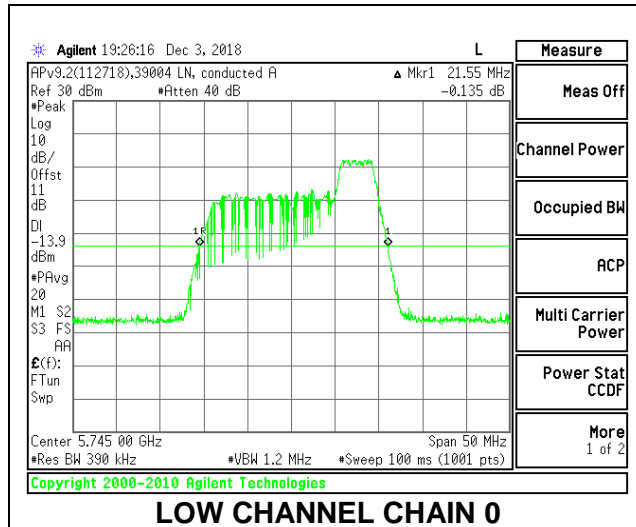

2TX Antenna 1 + Antenna 2 OFDMA MODE – 52-Tones, RU Index 40

Channel	Frequency (MHz)	26 dB Bandwidth Chain 0 (MHz)	26 dB Bandwidth Chain 1 (MHz)
Low	5745	21.55	20.40
Mid	5785	21.50	20.35
High	5825	21.55	20.30

LOW CHANNEL