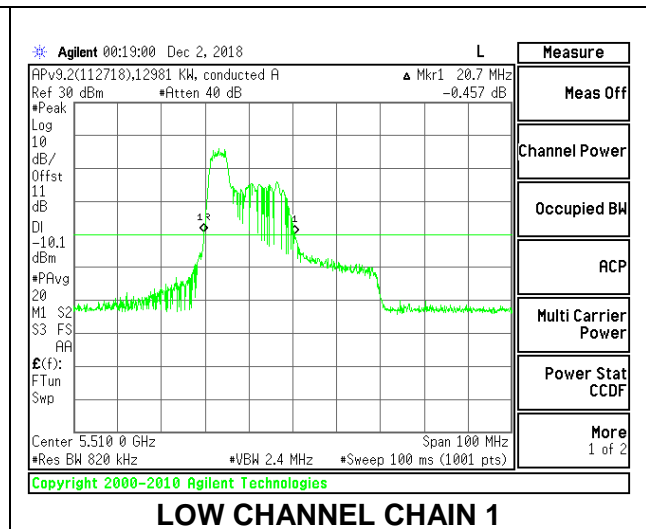

2TX Antenna 1 + Antenna 2 OFDMA MODE – 52-Tones, RU Index 37

Channel	Frequency (MHz)	26 dB Bandwidth Chain 0 (MHz)	26 dB Bandwidth Chain 1 (MHz)
Low	5510	22.20	20.70
Mid	5550	23.00	20.20
High	5670	22.60	20.60
142	5710	22.7	20.60

LOW CHANNEL