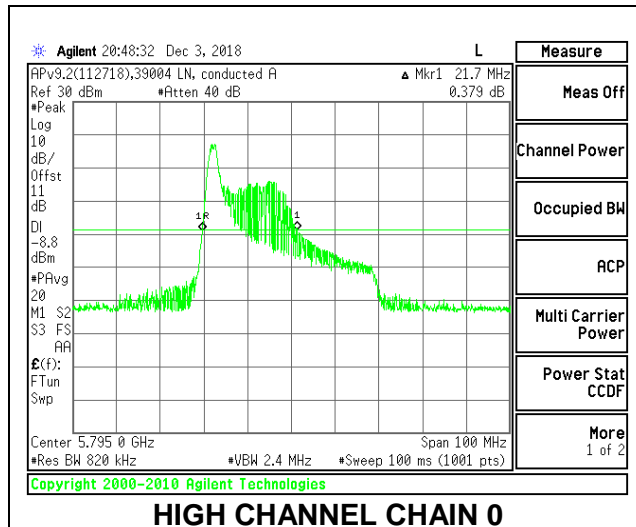

HIGH CHANNEL