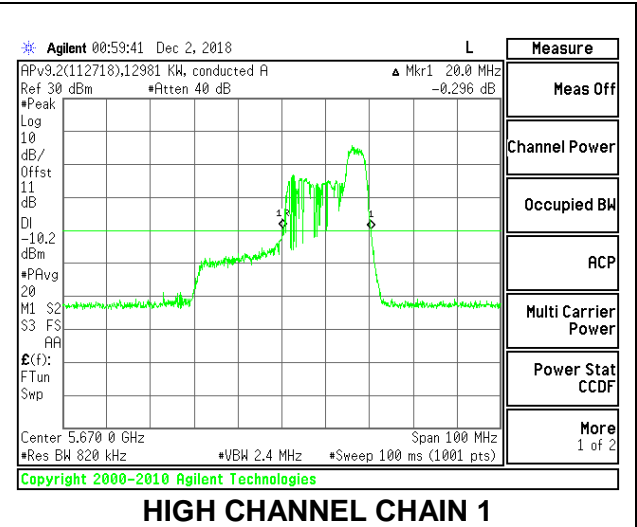

HIGH CHANNEL