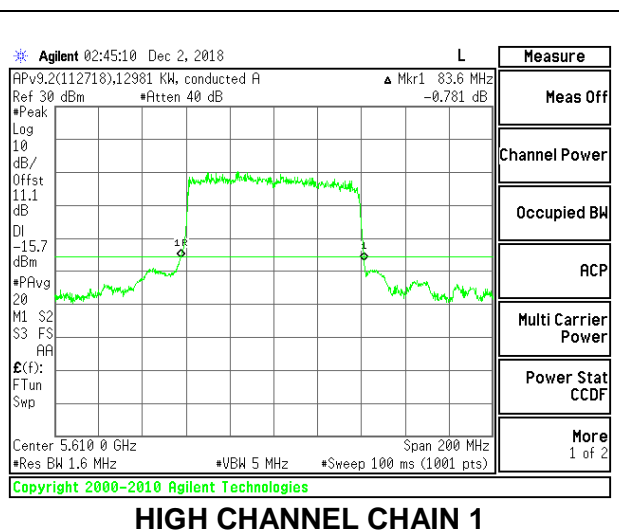

LOW CHANNEL

MID CHANNEL

HIGH CHANNEL

CHANNEL 142

8.2.21. 802.11ax HE80 MODE IN THE 5.6 GHz BAND

2TX Antenna 1 + Antenna 2 OFDMA MODE – 996-Tones, RU Index 67

Channel	Frequency (MHz)	26 dB Bandwidth Chain 0 (MHz)	26 dB Bandwidth Chain 1 (MHz)
Low	5530	83.60	83.40
High	5610	84.00	83.60
138	5690	83.60	83.60

LOW CHANNEL

HIGH CHANNEL

CHANNEL 138

2TX Antenna 1 + Antenna 2 OFDMA MODE – 484-Tones, RU Index 65

Channel	Frequency (MHz)	26 dB Bandwidth Chain 0 (MHz)	26 dB Bandwidth Chain 1 (MHz)
Low	5530	57.40	64.40
High	5610	63.80	63.20
138	5690	61.60	62.00