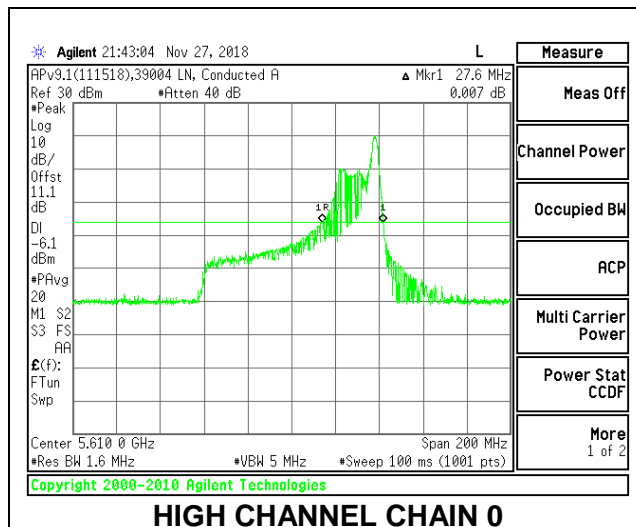

HIGH CHANNEL