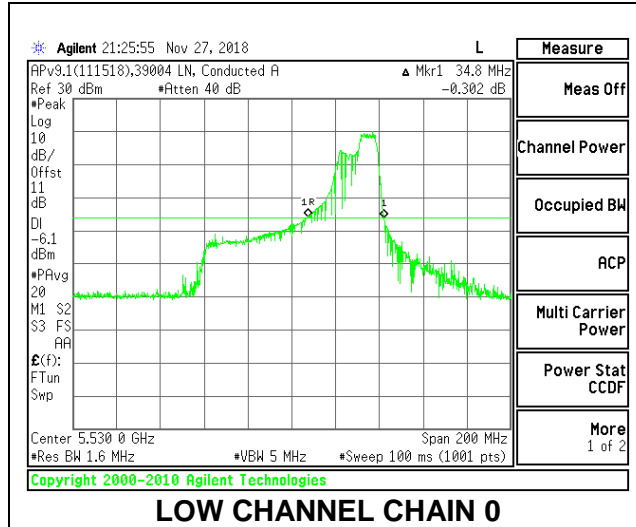

2TX Antenna 1 + Antenna 2 OFDMA MODE – 106-Tones, RU Index 60

Channel	Frequency (MHz)	26 dB Bandwidth Chain 0 (MHz)	26 dB Bandwidth Chain 1 (MHz)
Low	5530	34.80	27.20
High	5610	34.40	27.20
138	5690	34.80	25.40

LOW CHANNEL