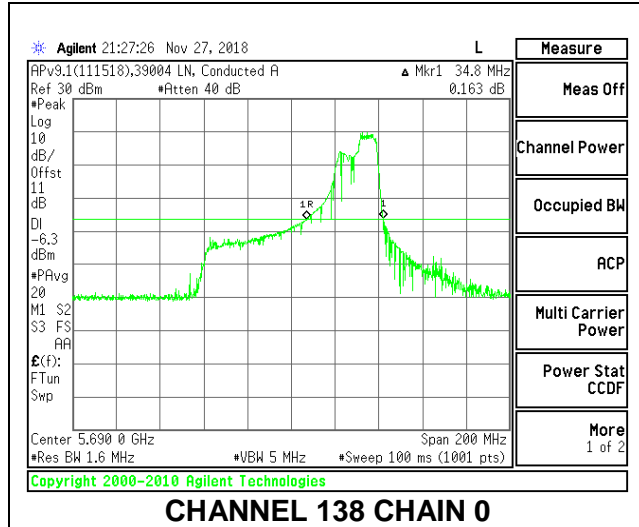

CHANNEL 138