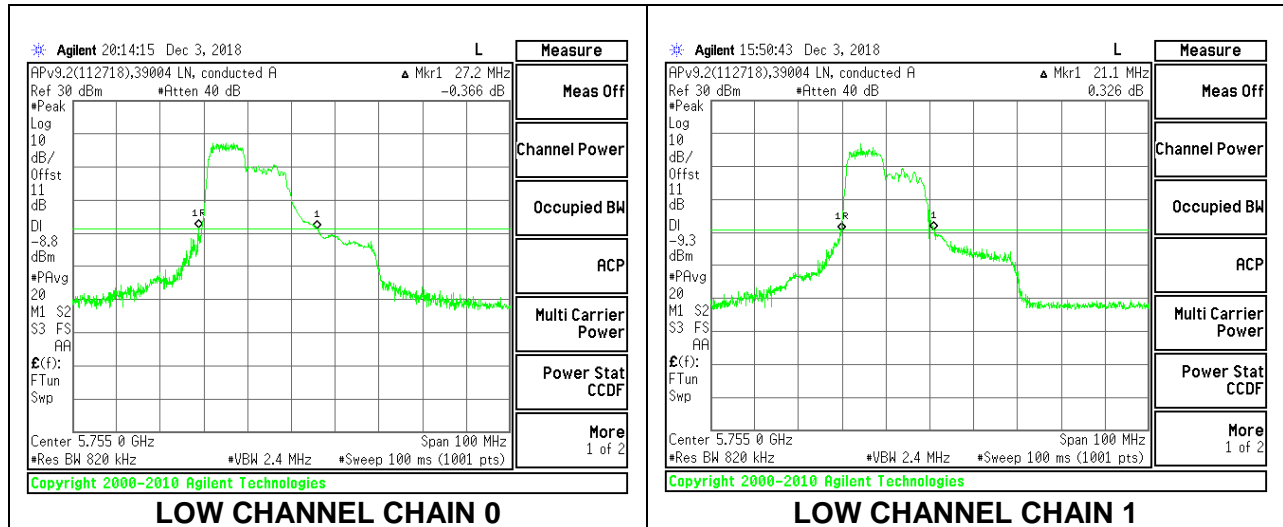

2TX Antenna 1 + Antenna 2 OFDMA MODE – 106-Tones, RU Index 53

Channel	Frequency (MHz)	26 dB Bandwidth Chain 0 (MHz)	26 dB Bandwidth Chain 1 (MHz)
Low	5755	27.20	21.10
High	5795	27.00	23.20

LOW CHANNEL