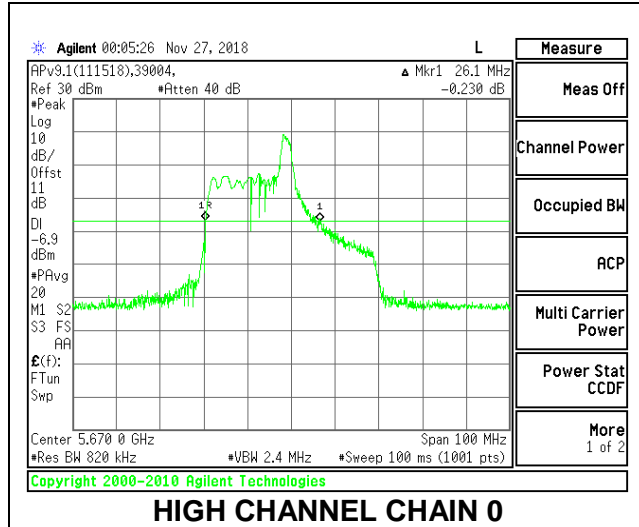

HIGH CHANNEL