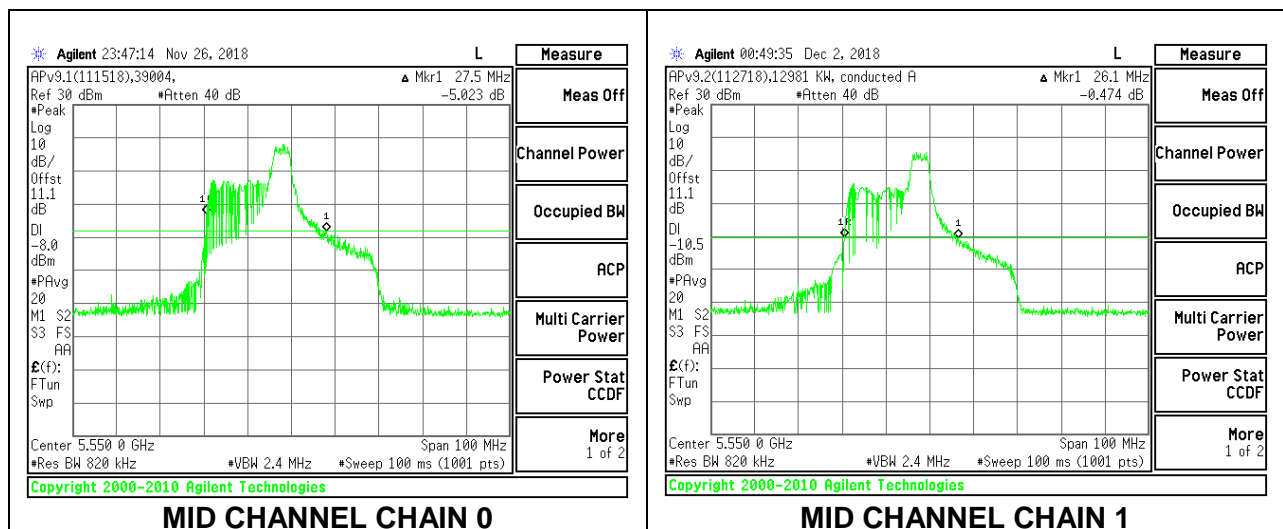

LOW CHANNEL

MID CHANNEL

HIGH CHANNEL

CHANNEL 142

2TX Antenna 1 + Antenna 2 OFDMA MODE – 52-Tones, RU Index 40

Channel	Frequency (MHz)	26 dB Bandwidth Chain 0 (MHz)	26 dB Bandwidth Chain 1 (MHz)
Low	5510	27.80	25.30
Mid	5550	27.50	26.10
High	5670	28.40	25.80
142	5710	27.60	26.40

LOW CHANNEL

MID CHANNEL

HIGH CHANNEL

CHANNEL 142

2TX Antenna 1 + Antenna 2 OFDMA MODE – 52-Tones, RU Index 44

Channel	Frequency (MHz)	26 dB Bandwidth Chain 0 (MHz)	26 dB Bandwidth Chain 1 (MHz)
Low	5510	23.60	20.00
Mid	5550	24.40	20.00
High	5670	23.70	20.00
142	5710	24.5	20.30