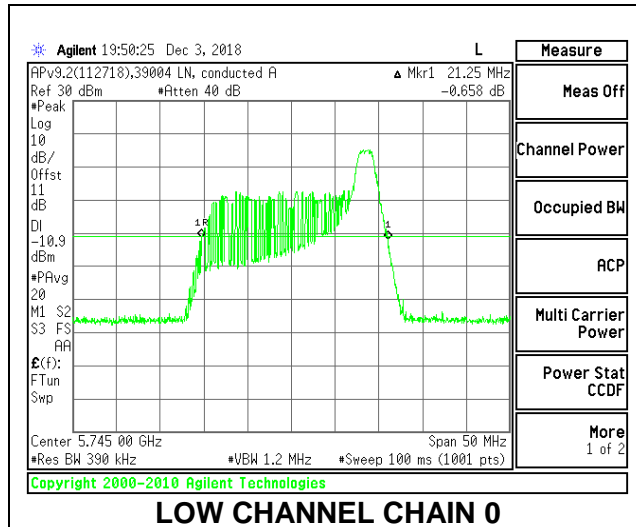

2TX Antenna 1 + Antenna 2 OFDMA MODE – 26-Tones, RU Index 8

Channel	Frequency (MHz)	26 dB Bandwidth Chain 0 (MHz)	26 dB Bandwidth Chain 1 (MHz)
Low	5745	21.25	20.20
Mid	5785	21.15	20.20
High	5825	21.20	20.15

LOW CHANNEL