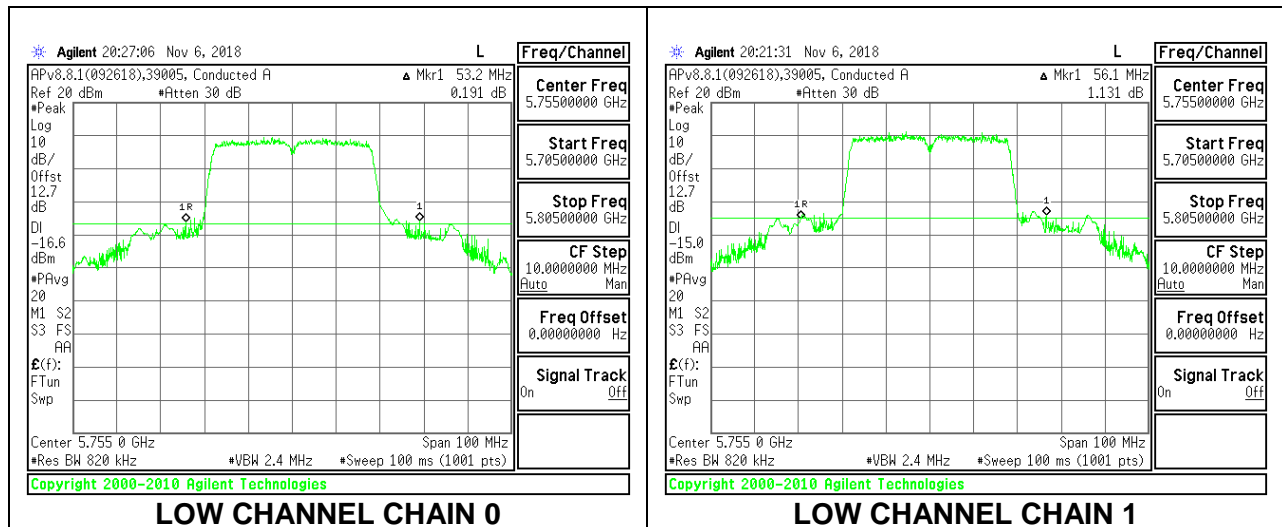

LOW CHANNEL

MID CHANNEL

HIGH CHANNEL

8.2.24. 802.11n HT40 MODE IN THE 5.8 GHz BAND

2TX Antenna 1 + Antenna 2 CDD MODE

Channel	Frequency (MHz)	26 dB Bandwidth	
		Chain 0 (MHz)	Chain 1 (MHz)
Low	5755	53.20	56.10
High	5795	53.60	58.80

LOW CHANNEL

HIGH CHANNEL

8.2.25. 802.11ac VHT80 MODE IN THE 5.8 GHz BAND

2TX Antenna 1 + Antenna 2 CDD MODE

Channel	Frequency (MHz)	26 dB Bandwidth	
		Chain 0 (MHz)	Chain 1 (MHz)
Mid	5775	85.80	83.80

MID CHANNEL