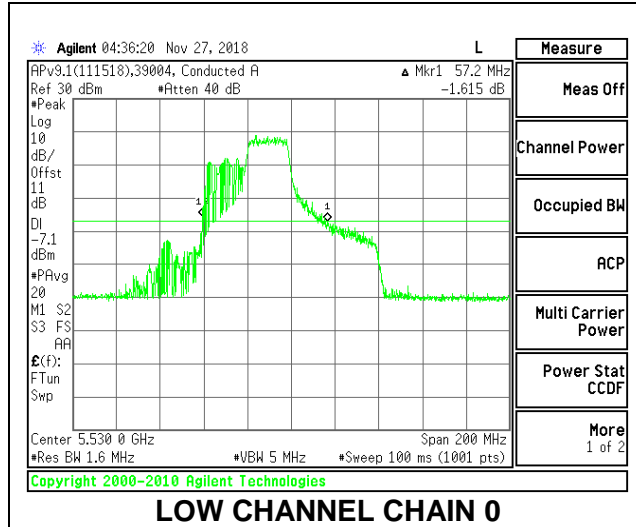

2TX Antenna 1 + Antenna 2 OFDMA MODE – 242-Tones, RU Index 62

Channel	Frequency (MHz)	26 dB Bandwidth Chain 0 (MHz)	26 dB Bandwidth Chain 1 (MHz)
Low	5530	57.20	53.40
High	5610	56.60	53.20
138	5690	57.20	52.40

LOW CHANNEL