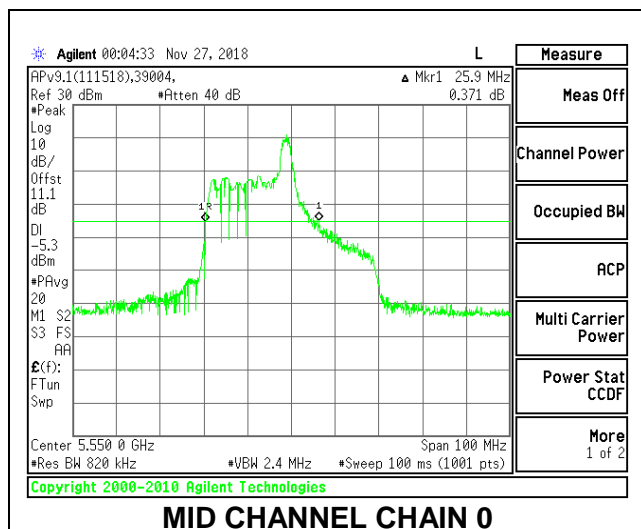

MID CHANNEL