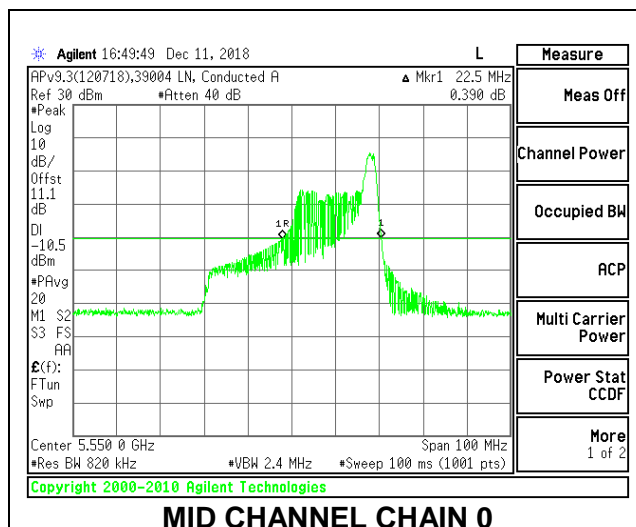

LOW CHANNEL

MID CHANNEL

HIGH CHANNEL

CHANNEL 142

2TX Antenna 1 + Antenna 2 OFDMA MODE – 26-Tones, RU Index 17

Channel	Frequency (MHz)	26 dB Bandwidth Chain 0 (MHz)	26 dB Bandwidth Chain 1 (MHz)
Low	5510	22.50	19.80
Mid	5550	22.50	19.40
High	5670	21.80	20.00
142	5710	22.1	19.90

LOW CHANNEL

MID CHANNEL

HIGH CHANNEL

CHANNEL 142

8.2.21. 802.11ax HE80 MODE IN THE 5.6 GHz BAND

2TX Antenna 1 + Antenna 2 OFDMA MODE – 996-Tones, RU Index 67

Channel	Frequency (MHz)	26 dB Bandwidth Chain 0 (MHz)	26 dB Bandwidth Chain 1 (MHz)
Low	5530	83.60	83.40
High	5610	84.00	83.60
138	5690	83.60	83.60