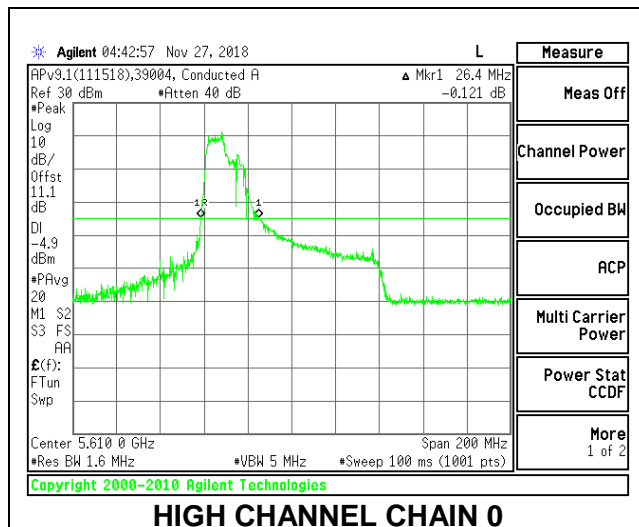

HIGH CHANNEL