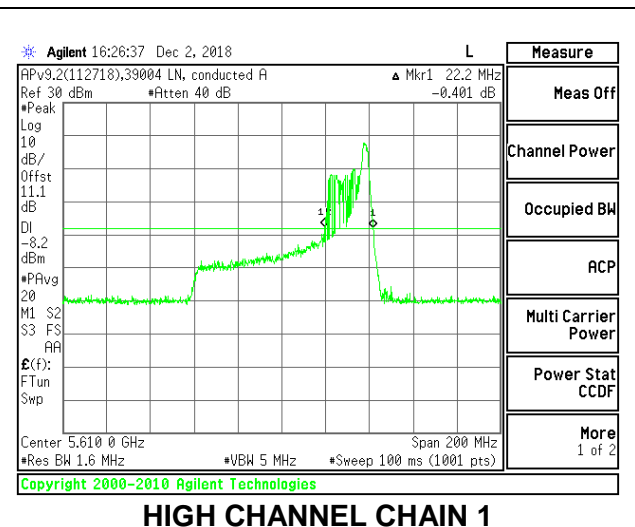

LOW CHANNEL

HIGH CHANNEL

CHANNEL 138

2TX Antenna 1 + Antenna 2 OFDMA MODE – 26-Tones, RU Index 36

Channel	Frequency (MHz)	26 dB Bandwidth Chain 0 (MHz)	26 dB Bandwidth Chain 1 (MHz)
Low	5530	26.00	22.00
High	5610	27.60	22.20
138	5690	26.40	22.40

LOW CHANNEL

HIGH CHANNEL

CHANNEL 138

8.2.22. 802.11a MODE IN THE 5.8 GHz BAND

2TX Antenna 1 + Antenna 2 CDD MODE

Channel	Frequency (MHz)	26 dB Bandwidth Chain 0 (MHz)	26 dB Bandwidth Chain 1 (MHz)
Low	5745	25.60	29.55
Mid	5785	25.45	29.95
High	5825	24.60	29.55