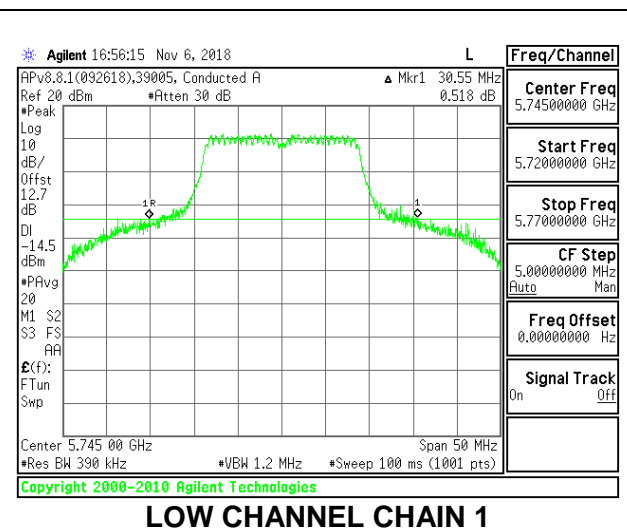

8.2.23. 802.11n HT20 MODE IN THE 5.8 GHz BAND

2TX Antenna 1 + Antenna 2 CDD MODE

Channel	Frequency (MHz)	26 dB Bandwidth Chain 0 (MHz)	26 dB Bandwidth Chain 1 (MHz)
Low	5745	29.30	30.55
Mid	5785	30.40	33.70
High	5825	29.45	30.45

LOW CHANNEL