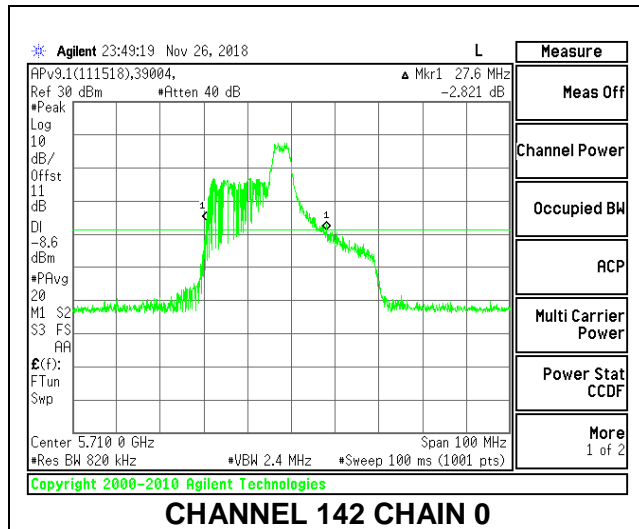

LOW CHANNEL

MID CHANNEL

HIGH CHANNEL

CHANNEL 142

2TX Antenna 1 + Antenna 2 OFDMA MODE – 52-Tones, RU Index 44

Channel	Frequency (MHz)	26 dB Bandwidth Chain 0 (MHz)	26 dB Bandwidth Chain 1 (MHz)
Low	5510	23.60	20.00
Mid	5550	24.40	20.00
High	5670	23.70	20.00
142	5710	24.5	20.30