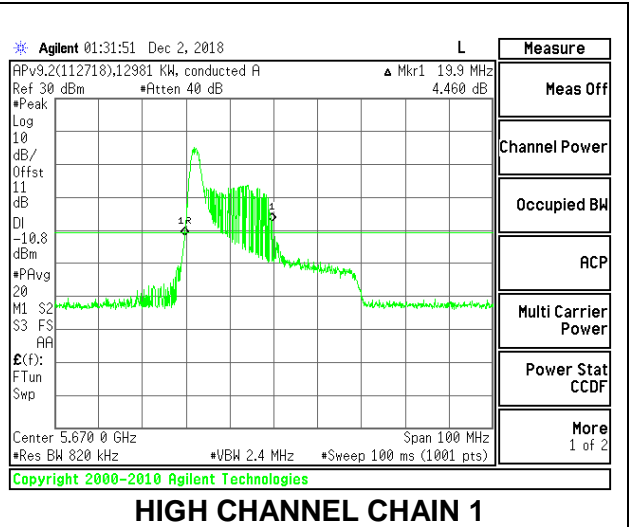

HIGH CHANNEL