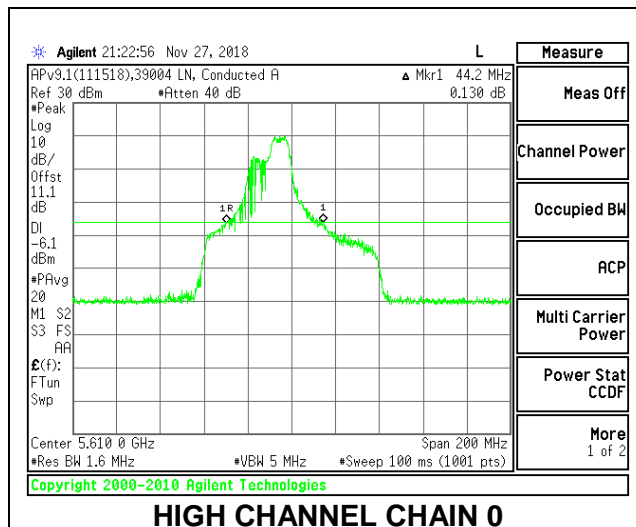

HIGH CHANNEL