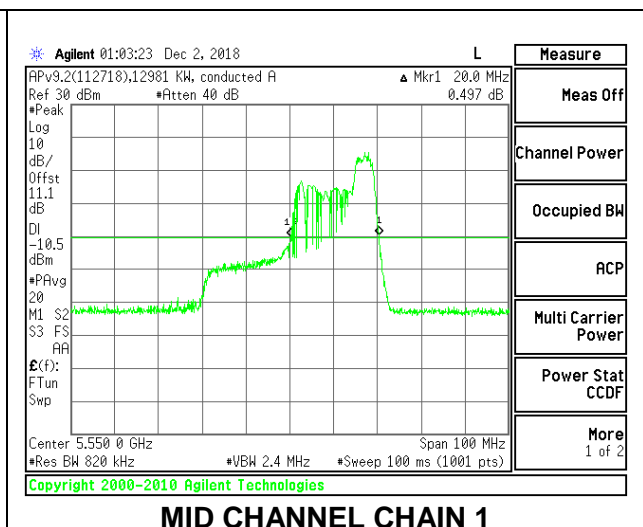

MID CHANNEL