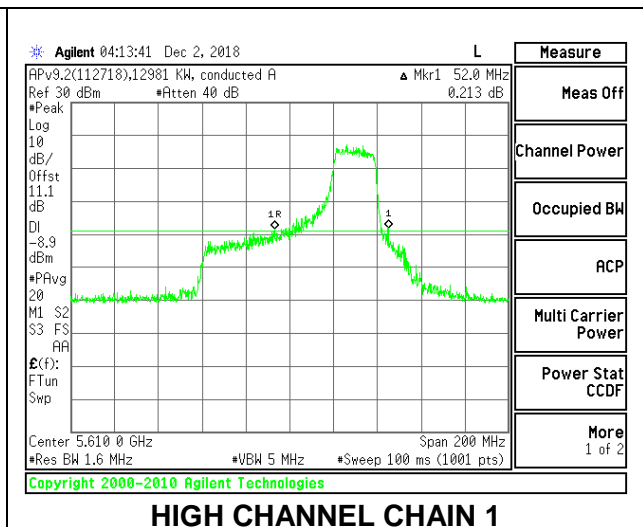

HIGH CHANNEL