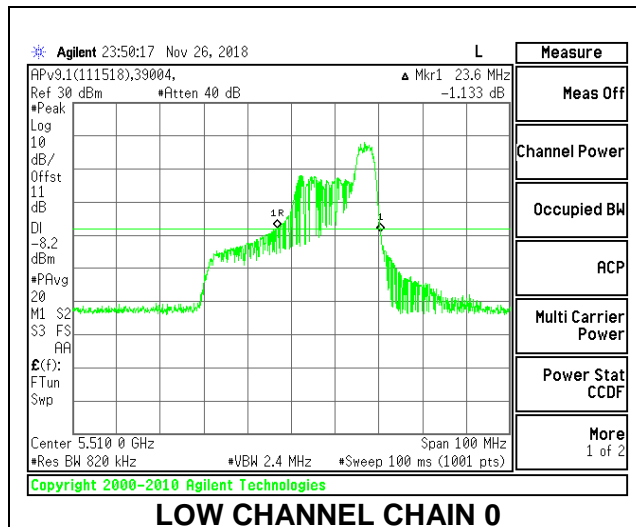

2TX Antenna 1 + Antenna 2 OFDMA MODE – 52-Tones, RU Index 44

Channel	Frequency (MHz)	26 dB Bandwidth Chain 0 (MHz)	26 dB Bandwidth Chain 1 (MHz)
Low	5510	23.60	20.00
Mid	5550	24.40	20.00
High	5670	23.70	20.00
142	5710	24.5	20.30

LOW CHANNEL