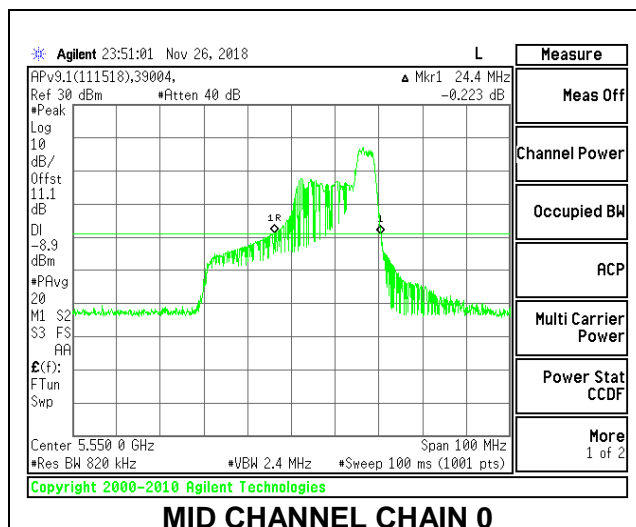

LOW CHANNEL

MID CHANNEL

HIGH CHANNEL

CHANNEL 142

2TX Antenna 1 + Antenna 2 OFDMA MODE – 52-Tones, RU Index 44

Channel	Frequency (MHz)	26 dB Bandwidth Chain 0 (MHz)	26 dB Bandwidth Chain 1 (MHz)
Low	5510	23.60	20.00
Mid	5550	24.40	20.00
High	5670	23.70	20.00
142	5710	24.5	20.30

LOW CHANNEL

MID CHANNEL

HIGH CHANNEL

CHANNEL 142

2TX Antenna 1 + Antenna 2 OFDMA MODE – 26-Tones, RU Index 0

Channel	Frequency (MHz)	26 dB Bandwidth Chain 0 (MHz)	26 dB Bandwidth Chain 1 (MHz)
Low	5510	21.30	20.00
Mid	5550	21.60	20.30
High	5670	21.20	19.90
142	5710	21.20	20.50