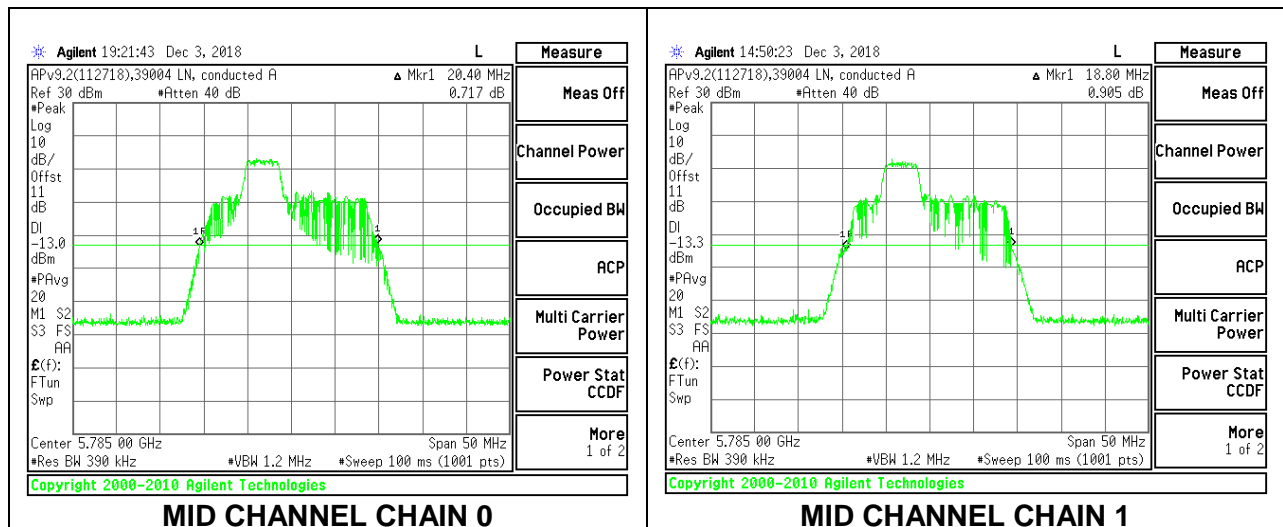

MID CHANNEL