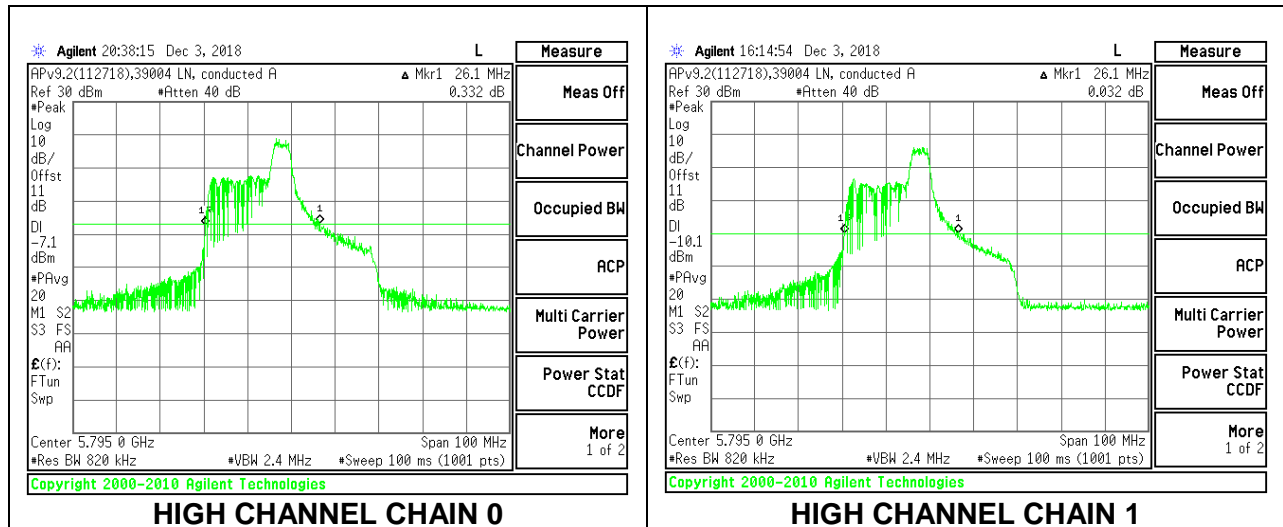

HIGH CHANNEL