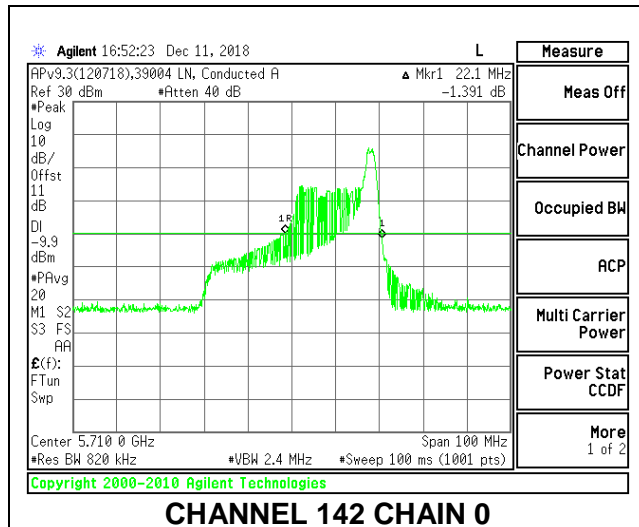

LOW CHANNEL

MID CHANNEL

HIGH CHANNEL

CHANNEL 142

8.2.21. 802.11ax HE80 MODE IN THE 5.6 GHz BAND

2TX Antenna 1 + Antenna 2 OFDMA MODE – 996-Tones, RU Index 67

Channel	Frequency (MHz)	26 dB Bandwidth Chain 0 (MHz)	26 dB Bandwidth Chain 1 (MHz)
Low	5530	83.60	83.40
High	5610	84.00	83.60
138	5690	83.60	83.60