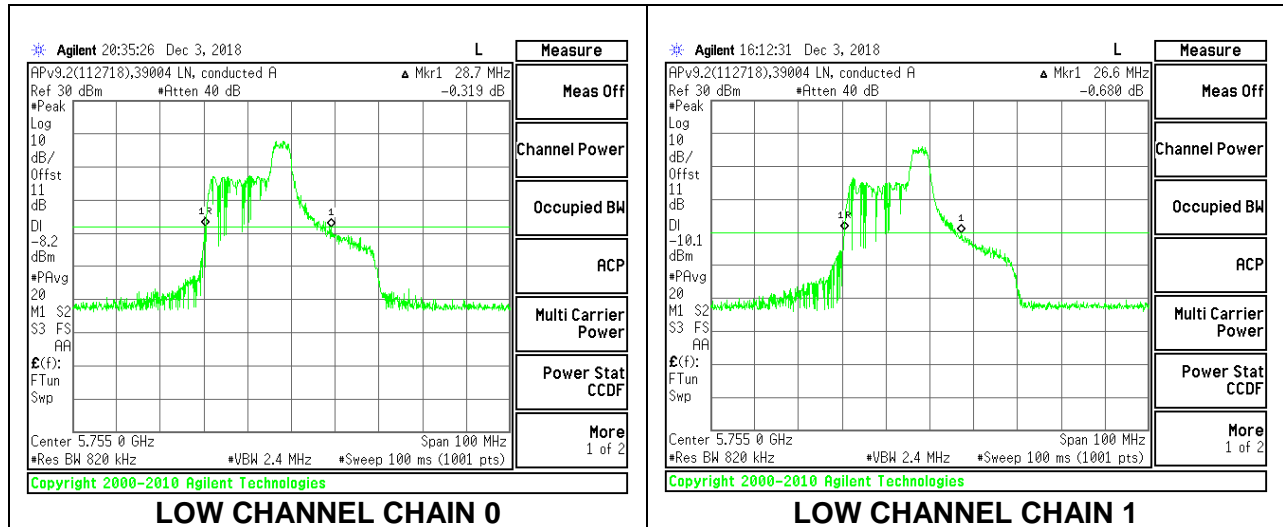

2TX Antenna 1 + Antenna 2 OFDMA MODE – 52-Tones, RU Index 40/41

Channel	Frequency (MHz)	26 dB Bandwidth Chain 0 (MHz)	26 dB Bandwidth Chain 1 (MHz)
Low	5755	28.70	26.60
High	5795	26.10	26.10

LOW CHANNEL