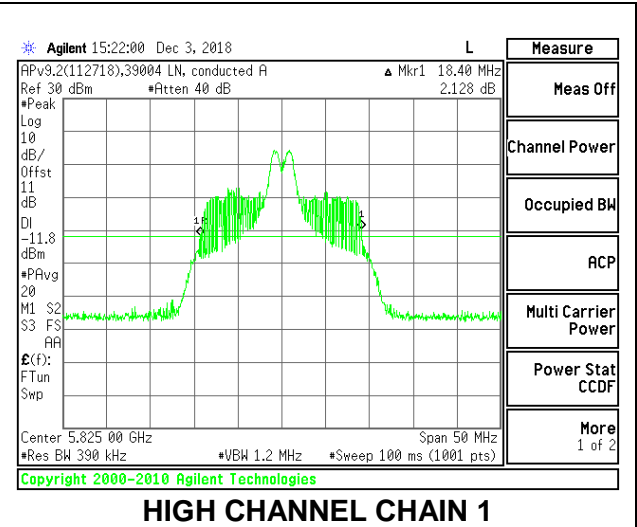

HIGH CHANNEL