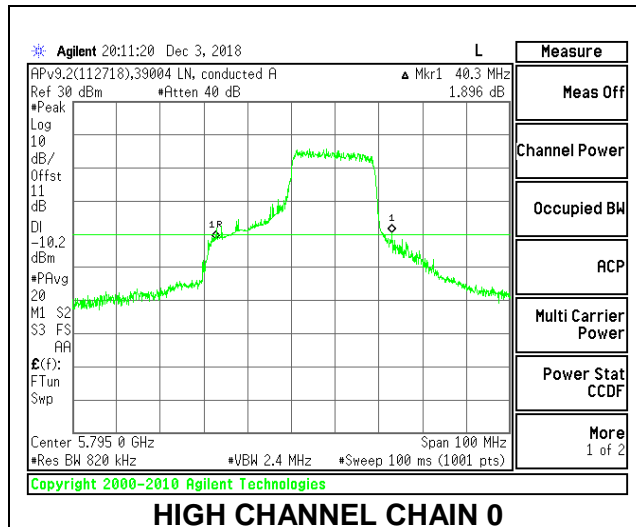

HIGH CHANNEL