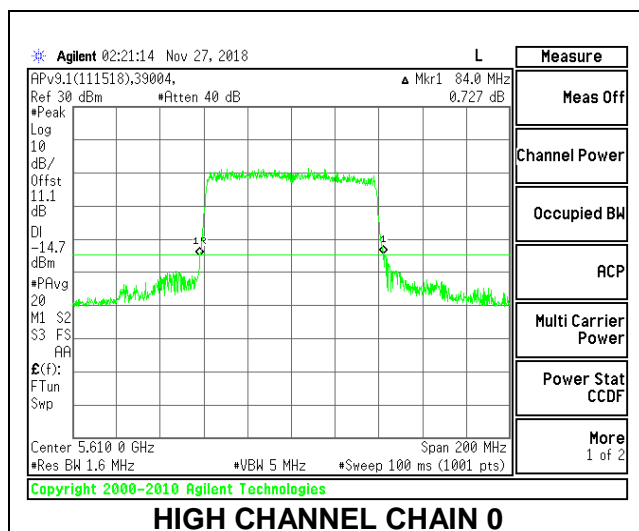

HIGH CHANNEL