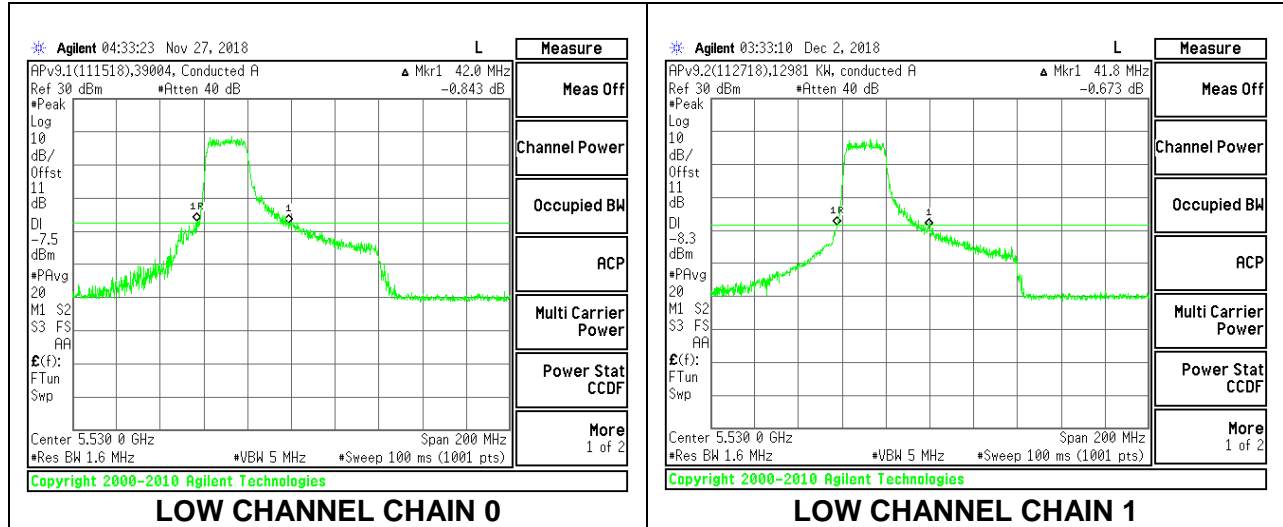

2TX Antenna 1 + Antenna 2 OFDMA MODE – 242-Tones, RU Index 61

Channel	Frequency (MHz)	26 dB Bandwidth Chain 0 (MHz)	26 dB Bandwidth Chain 1 (MHz)
Low	5530	42.00	41.80
High	5610	38.80	38.40
138	5690	41.00	42.40

LOW CHANNEL