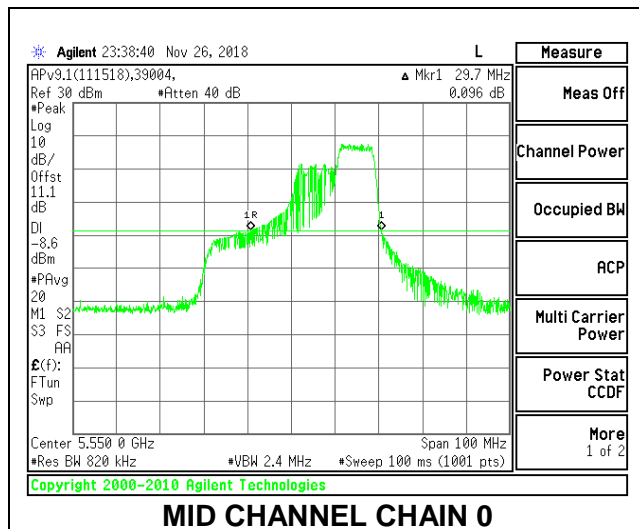

2TX Antenna 1 + Antenna 2 OFDMA MODE – 106-Tones, RU Index 56

Channel	Frequency (MHz)	26 dB Bandwidth Chain 0 (MHz)	26 dB Bandwidth Chain 1 (MHz)
Low	5510	28.30	22.10
Mid	5550	29.70	21.20
High	5670	27.90	20.90
142	5710	27.70	21.40

LOW CHANNEL

MID CHANNEL

HIGH CHANNEL

CHANNEL 142

2TX Antenna 1 + Antenna 2 OFDMA MODE – 52-Tones, RU Index 37

Channel	Frequency (MHz)	26 dB Bandwidth Chain 0 (MHz)	26 dB Bandwidth Chain 1 (MHz)
Low	5510	22.20	20.70
Mid	5550	23.00	20.20
High	5670	22.60	20.60
142	5710	22.7	20.60