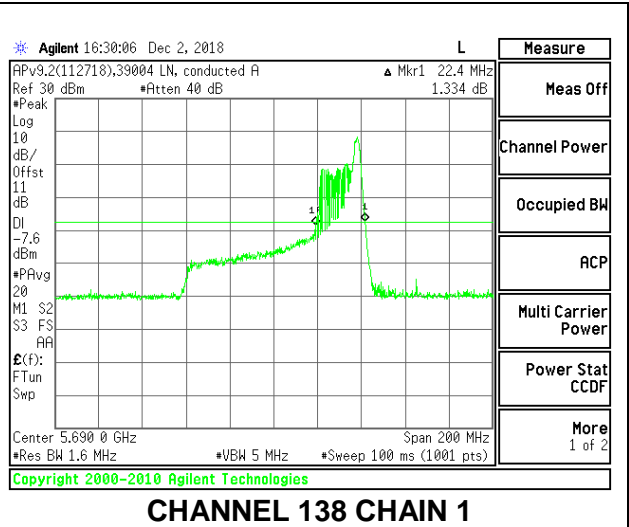

LOW CHANNEL

HIGH CHANNEL

CHANNEL 138

2TX Antenna 1 + Antenna 2 OFDMA MODE – 26-Tones, RU Index 36

Channel	Frequency (MHz)	26 dB Bandwidth Chain 0 (MHz)	26 dB Bandwidth Chain 1 (MHz)
Low	5530	26.00	22.00
High	5610	27.60	22.20
138	5690	26.40	22.40

LOW CHANNEL

HIGH CHANNEL

CHANNEL 138

8.2.22. 802.11a MODE IN THE 5.8 GHz BAND

2TX Antenna 1 + Antenna 2 CDD MODE

Channel	Frequency (MHz)	26 dB Bandwidth Chain 0 (MHz)	26 dB Bandwidth Chain 1 (MHz)
Low	5745	25.60	29.55
Mid	5785	25.45	29.95
High	5825	24.60	29.55