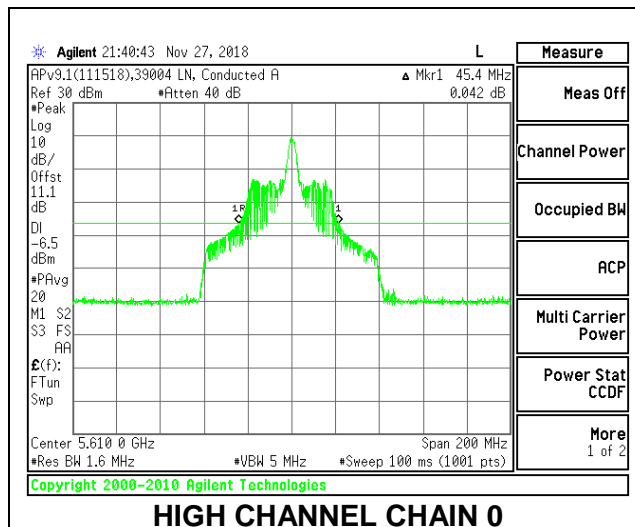

HIGH CHANNEL