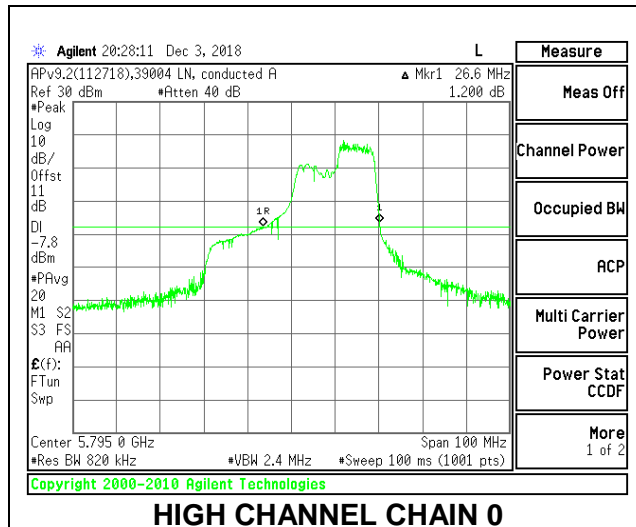

LOW CHANNEL

LOW CHANNEL CHAIN 0

LOW CHANNEL CHAIN 1

HIGH CHANNEL

HIGH CHANNEL CHAIN 0

HIGH CHANNEL CHAIN 1

2TX Antenna 1 + Antenna 2 OFDMA MODE – 52-Tones, RU Index 37

Channel	Frequency (MHz)	26 dB Bandwidth Chain 0 (MHz)	26 dB Bandwidth Chain 1 (MHz)
Low	5755	22.70	20.80
High	5795	22.80	21.10