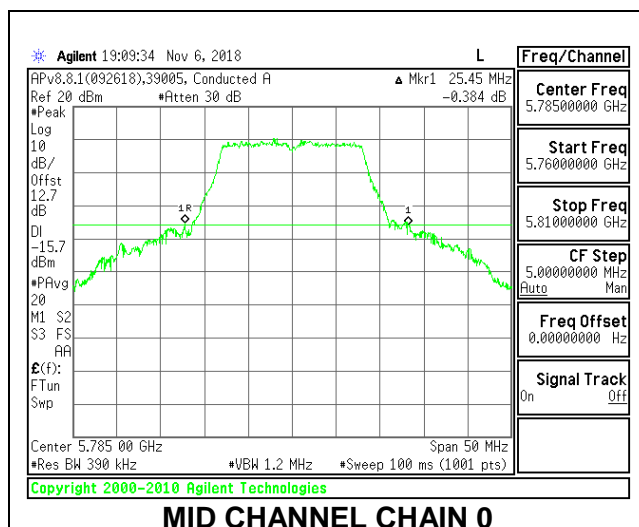

MID CHANNEL