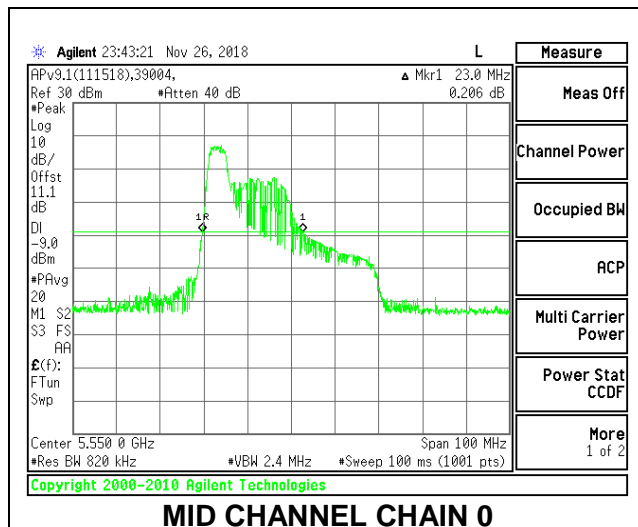

LOW CHANNEL

MID CHANNEL

HIGH CHANNEL

CHANNEL 142

2TX Antenna 1 + Antenna 2 OFDMA MODE – 52-Tones, RU Index 37

Channel	Frequency (MHz)	26 dB Bandwidth Chain 0 (MHz)	26 dB Bandwidth Chain 1 (MHz)
Low	5510	22.20	20.70
Mid	5550	23.00	20.20
High	5670	22.60	20.60
142	5710	22.7	20.60

LOW CHANNEL

MID CHANNEL

HIGH CHANNEL

CHANNEL 142

2TX Antenna 1 + Antenna 2 OFDMA MODE – 52-Tones, RU Index 40

Channel	Frequency (MHz)	26 dB Bandwidth Chain 0 (MHz)	26 dB Bandwidth Chain 1 (MHz)
Low	5510	27.80	25.30
Mid	5550	27.50	26.10
High	5670	28.40	25.80
142	5710	27.60	26.40