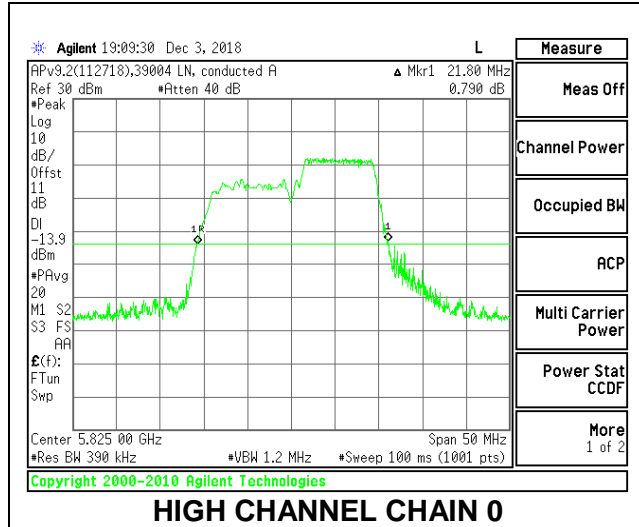

HIGH CHANNEL