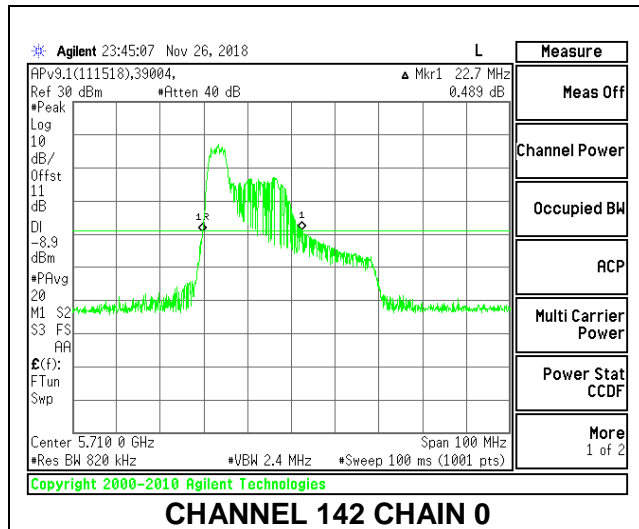

LOW CHANNEL

MID CHANNEL

HIGH CHANNEL

CHANNEL 142

2TX Antenna 1 + Antenna 2 OFDMA MODE – 52-Tones, RU Index 40

Channel	Frequency (MHz)	26 dB Bandwidth Chain 0 (MHz)	26 dB Bandwidth Chain 1 (MHz)
Low	5510	27.80	25.30
Mid	5550	27.50	26.10
High	5670	28.40	25.80
142	5710	27.60	26.40