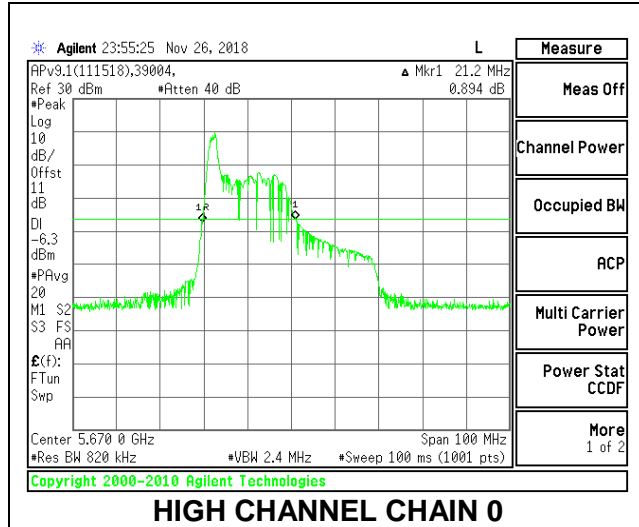

HIGH CHANNEL