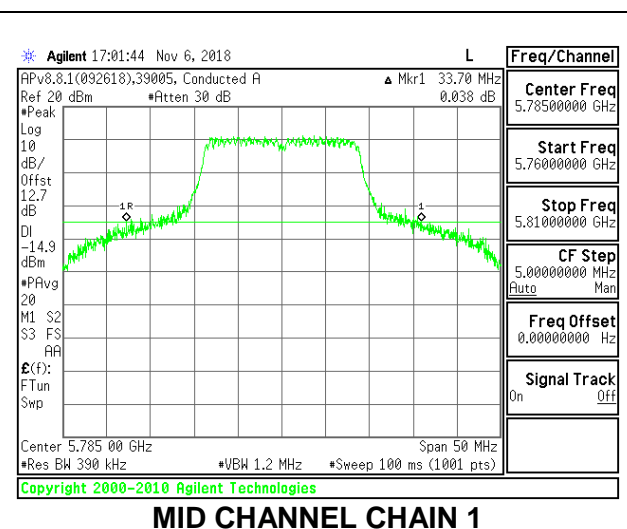

LOW CHANNEL

MID CHANNEL

HIGH CHANNEL

8.2.23. 802.11n HT20 MODE IN THE 5.8 GHz BAND

2TX Antenna 1 + Antenna 2 CDD MODE

Channel	Frequency (MHz)	26 dB Bandwidth Chain 0 (MHz)	26 dB Bandwidth Chain 1 (MHz)
Low	5745	29.30	30.55
Mid	5785	30.40	33.70
High	5825	29.45	30.45

LOW CHANNEL

MID CHANNEL

HIGH CHANNEL

8.2.24. 802.11n HT40 MODE IN THE 5.8 GHz BAND

2TX Antenna 1 + Antenna 2 CDD MODE

Channel	Frequency (MHz)	26 dB Bandwidth	
		Chain 0 (MHz)	Chain 1 (MHz)
Low	5755	53.20	56.10
High	5795	53.60	58.80