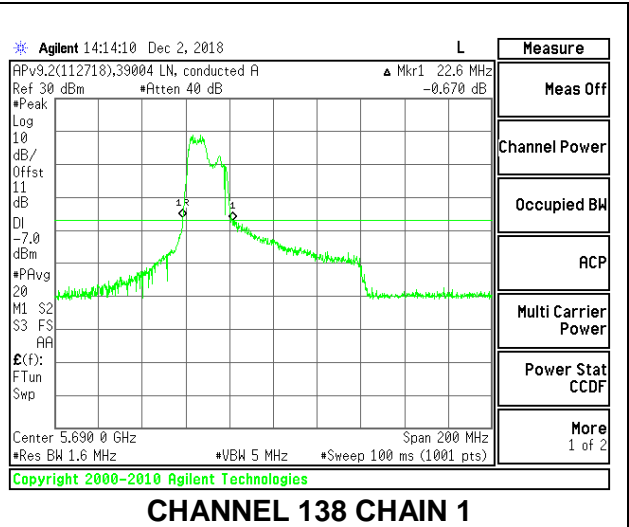

LOW CHANNEL

HIGH CHANNEL

CHANNEL 138

2TX Antenna 1 + Antenna 2 OFDMA MODE – 106-Tones, RU Index 53

Channel	Frequency (MHz)	26 dB Bandwidth Chain 0 (MHz)	26 dB Bandwidth Chain 1 (MHz)
Low	5530	29.40	25.60
High	5610	26.40	24.60
138	5690	28.20	22.60

LOW CHANNEL

HIGH CHANNEL

CHANNEL 138

2TX Antenna 1 + Antenna 2 OFDMA MODE – 106-Tones, RU Index 56

Channel	Frequency (MHz)	26 dB Bandwidth Chain 0 (MHz)	26 dB Bandwidth Chain 1 (MHz)
Low	5530	41.60	39.00
High	5610	44.20	31.80
138	5690	39.80	33.80