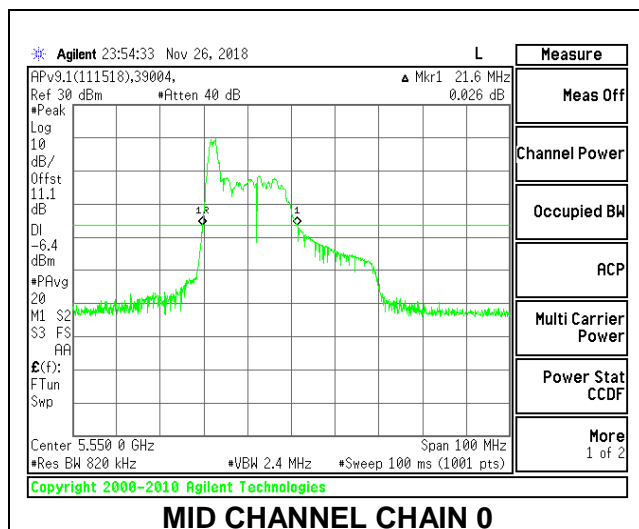

MID CHANNEL