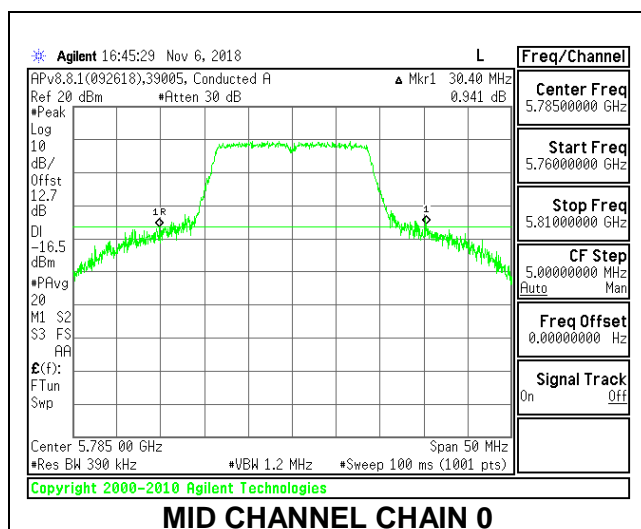

MID CHANNEL