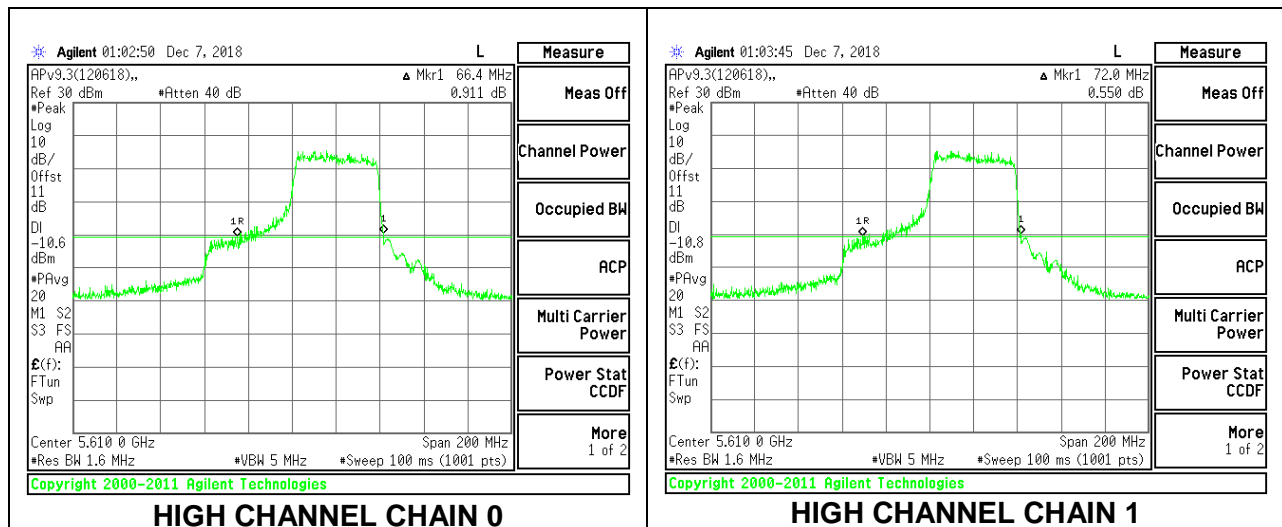

HIGH CHANNEL