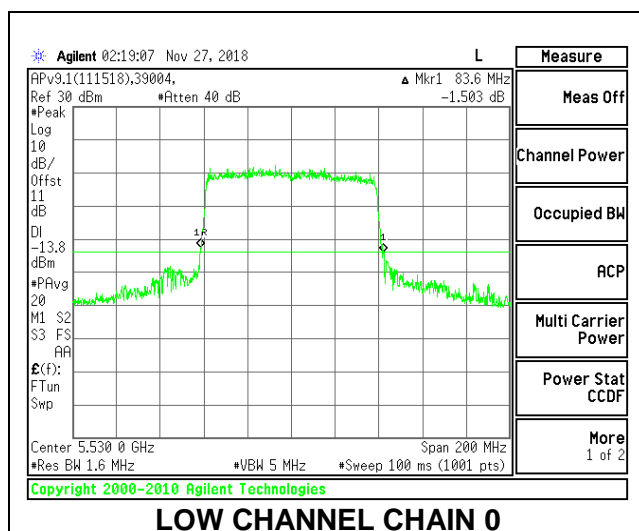

8.2.21. 802.11ax HE80 MODE IN THE 5.6 GHz BAND

2TX Antenna 1 + Antenna 2 OFDMA MODE – 996-Tones, RU Index 67

Channel	Frequency (MHz)	26 dB Bandwidth Chain 0 (MHz)	26 dB Bandwidth Chain 1 (MHz)
Low	5530	83.60	83.40
High	5610	84.00	83.60
138	5690	83.60	83.60

LOW CHANNEL