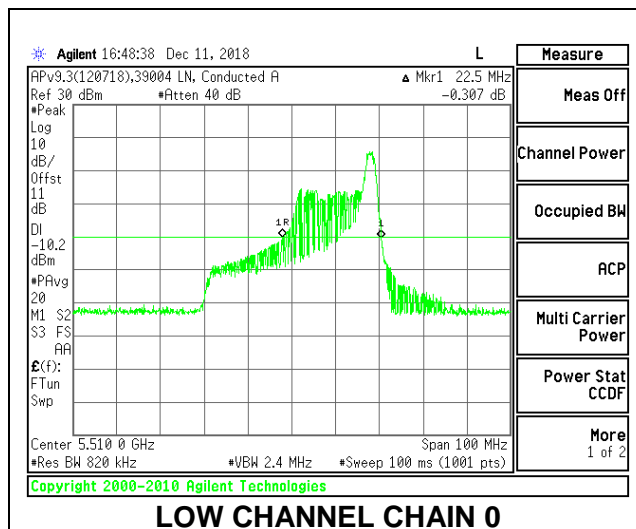

LOW CHANNEL

MID CHANNEL

HIGH CHANNEL

CHANNEL 142

2TX Antenna 1 + Antenna 2 OFDMA MODE – 26-Tones, RU Index 17

Channel	Frequency (MHz)	26 dB Bandwidth Chain 0 (MHz)	26 dB Bandwidth Chain 1 (MHz)
Low	5510	22.50	19.80
Mid	5550	22.50	19.40
High	5670	21.80	20.00
142	5710	22.1	19.90

LOW CHANNEL

MID CHANNEL

HIGH CHANNEL

CHANNEL 142

8.2.21. 802.11ax HE80 MODE IN THE 5.6 GHz BAND

2TX Antenna 1 + Antenna 2 OFDMA MODE – 996-Tones, RU Index 67

Channel	Frequency (MHz)	26 dB Bandwidth Chain 0 (MHz)	26 dB Bandwidth Chain 1 (MHz)
Low	5530	83.60	83.40
High	5610	84.00	83.60
138	5690	83.60	83.60