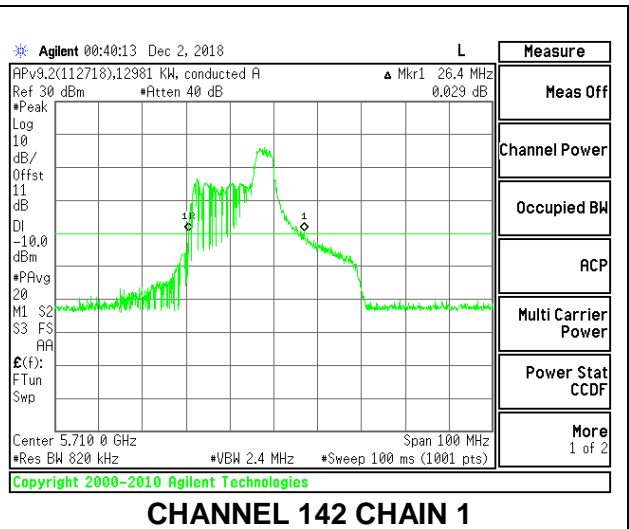

LOW CHANNEL

MID CHANNEL

HIGH CHANNEL

CHANNEL 142

2TX Antenna 1 + Antenna 2 OFDMA MODE – 52-Tones, RU Index 44

Channel	Frequency (MHz)	26 dB Bandwidth Chain 0 (MHz)	26 dB Bandwidth Chain 1 (MHz)
Low	5510	23.60	20.00
Mid	5550	24.40	20.00
High	5670	23.70	20.00
142	5710	24.5	20.30