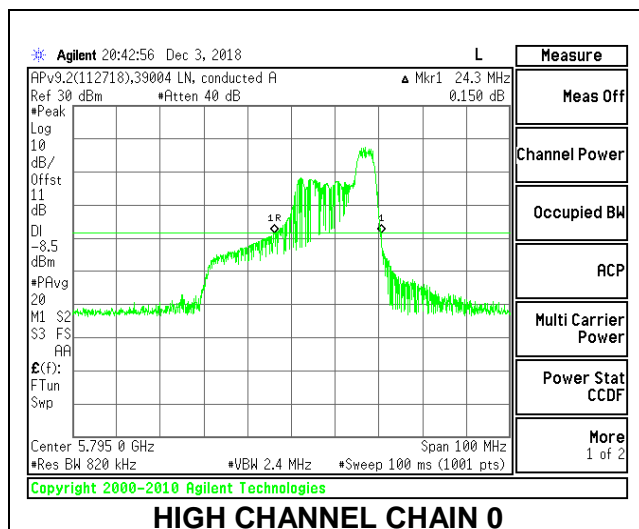

LOW CHANNEL

LOW CHANNEL CHAIN 0

LOW CHANNEL CHAIN 1

HIGH CHANNEL

HIGH CHANNEL CHAIN 0

HIGH CHANNEL CHAIN 1

2TX Antenna 1 + Antenna 2 OFDMA MODE – 26-Tones, RU Index 0

Channel	Frequency (MHz)	26 dB Bandwidth Chain 0 (MHz)	26 dB Bandwidth Chain 1 (MHz)
Low	5755	21.00	20.30
High	5795	21.70	20.10