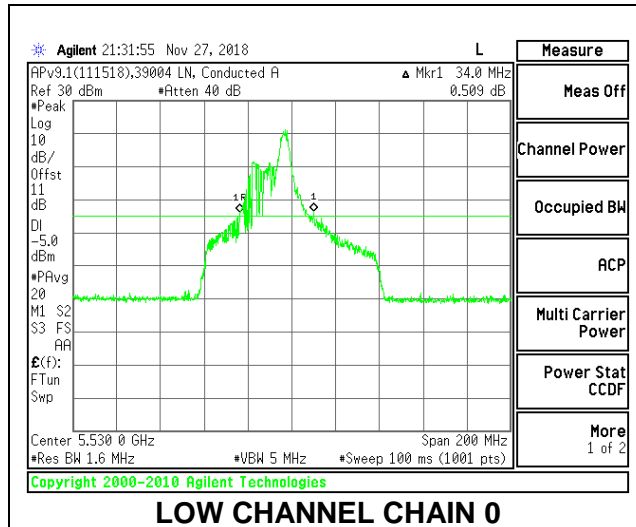

2TX Antenna 1 + Antenna 2 OFDMA MODE – 52-Tones, RU Index 44

Channel	Frequency (MHz)	26 dB Bandwidth Chain 0 (MHz)	26 dB Bandwidth Chain 1 (MHz)
Low	5530	34.00	29.80
High	5610	33.80	29.40
138	5690	32.60	29.20

LOW CHANNEL