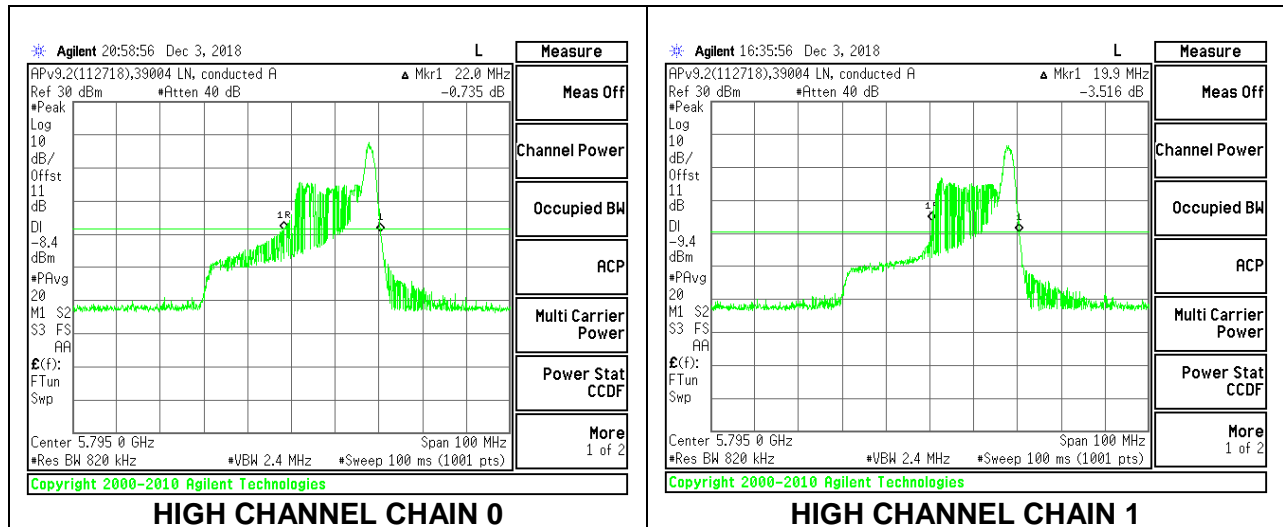

HIGH CHANNEL