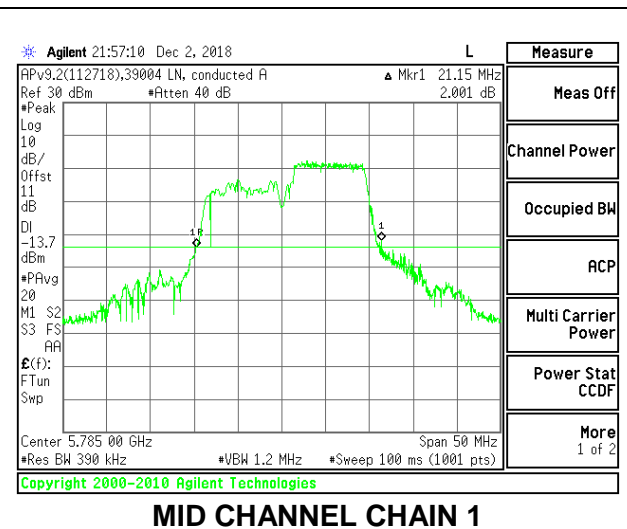

MID CHANNEL