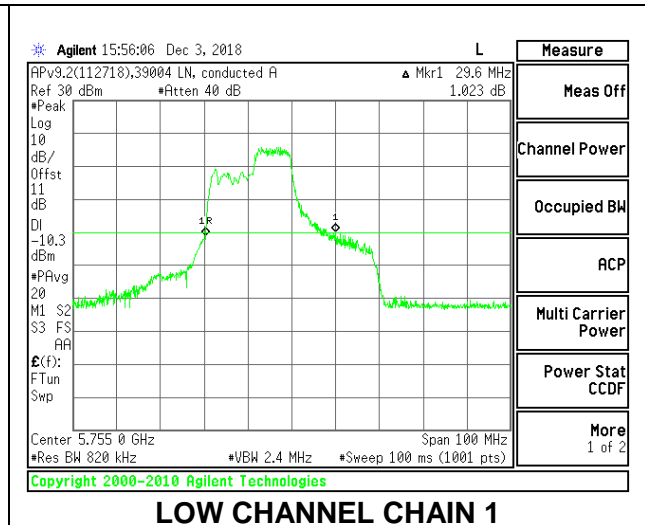

LOW CHANNEL CHAIN 1