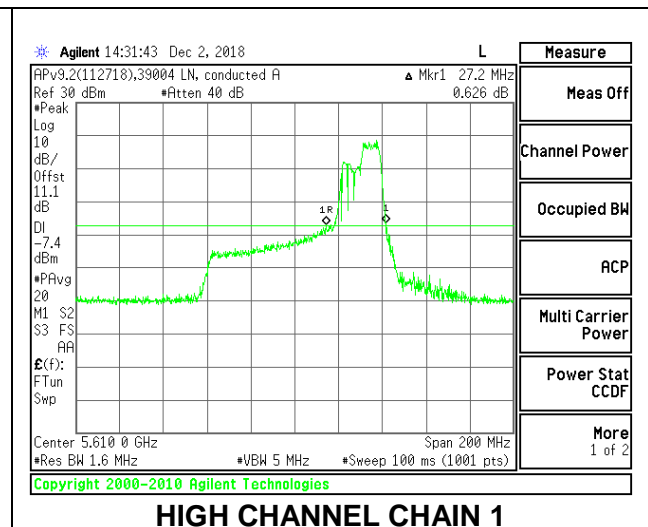

HIGH CHANNEL