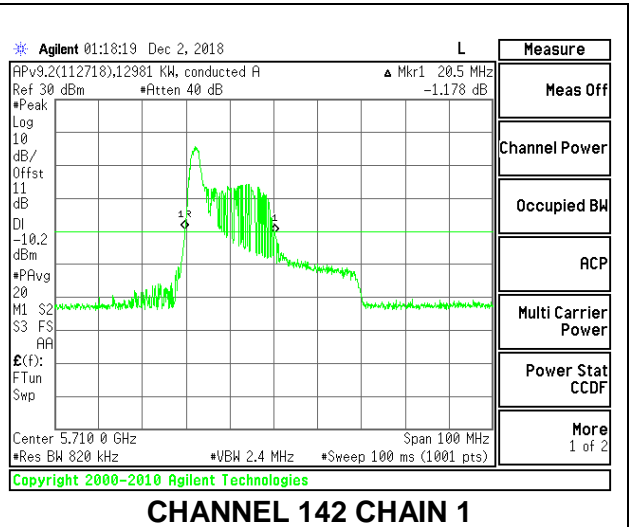

LOW CHANNEL

MID CHANNEL

HIGH CHANNEL

CHANNEL 142

2TX Antenna 1 + Antenna 2 OFDMA MODE – 26-Tones, RU Index 8

Channel	Frequency (MHz)	26 dB Bandwidth Chain 0 (MHz)	26 dB Bandwidth Chain 1 (MHz)
Low	5510	25.90	24.70
Mid	5550	25.90	24.60
High	5670	26.10	23.90
142	5710	25.30	25.20