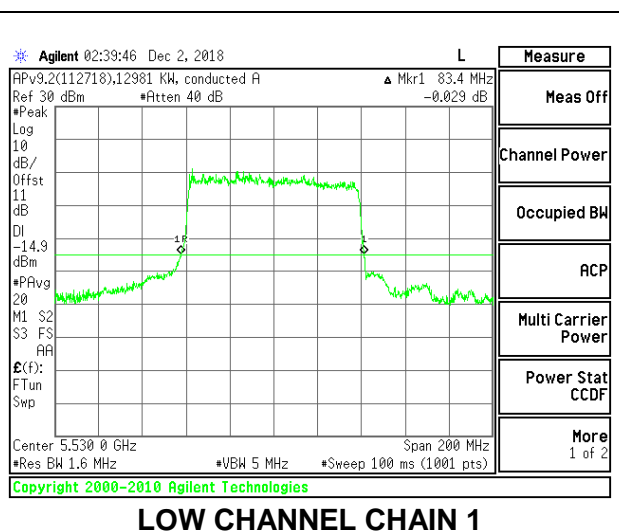

LOW CHANNEL

MID CHANNEL

HIGH CHANNEL

CHANNEL 142

8.2.21. 802.11ax HE80 MODE IN THE 5.6 GHz BAND

2TX Antenna 1 + Antenna 2 OFDMA MODE – 996-Tones, RU Index 67

Channel	Frequency (MHz)	26 dB Bandwidth Chain 0 (MHz)	26 dB Bandwidth Chain 1 (MHz)
Low	5530	83.60	83.40
High	5610	84.00	83.60
138	5690	83.60	83.60

LOW CHANNEL

HIGH CHANNEL

CHANNEL 138

2TX Antenna 1 + Antenna 2 OFDMA MODE – 484-Tones, RU Index 65

Channel	Frequency (MHz)	26 dB Bandwidth Chain 0 (MHz)	26 dB Bandwidth Chain 1 (MHz)
Low	5530	57.40	64.40
High	5610	63.80	63.20
138	5690	61.60	62.00