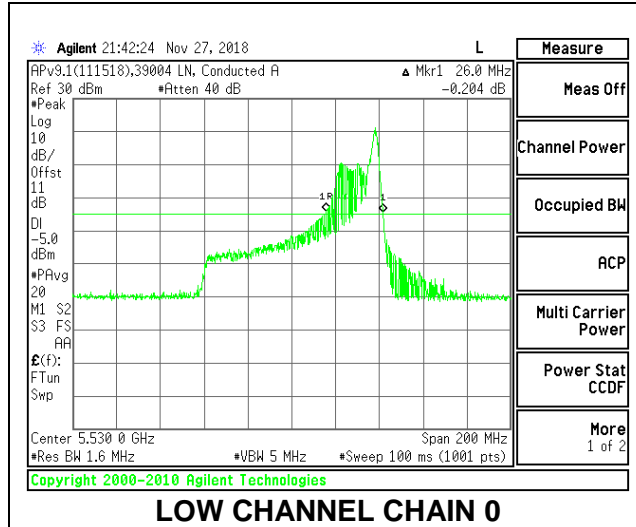

2TX Antenna 1 + Antenna 2 OFDMA MODE – 26-Tones, RU Index 36

Channel	Frequency (MHz)	26 dB Bandwidth Chain 0 (MHz)	26 dB Bandwidth Chain 1 (MHz)
Low	5530	26.00	22.00
High	5610	27.60	22.20
138	5690	26.40	22.40

LOW CHANNEL