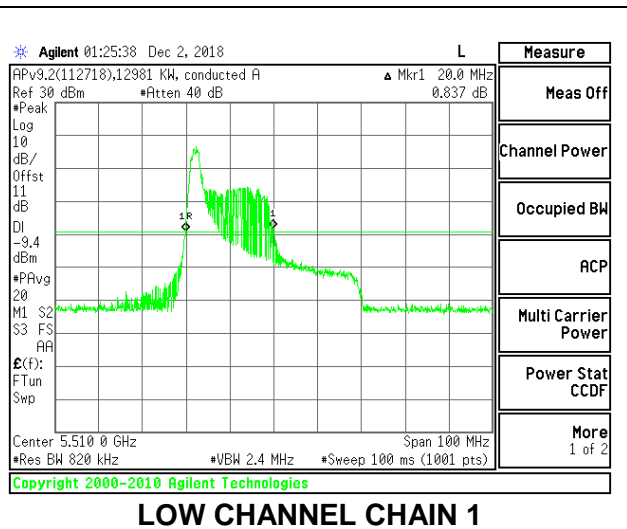

2TX Antenna 1 + Antenna 2 OFDMA MODE – 26-Tones, RU Index 0

Channel	Frequency (MHz)	26 dB Bandwidth Chain 0 (MHz)	26 dB Bandwidth Chain 1 (MHz)
Low	5510	21.30	20.00
Mid	5550	21.60	20.30
High	5670	21.20	19.90
142	5710	21.20	20.50

LOW CHANNEL