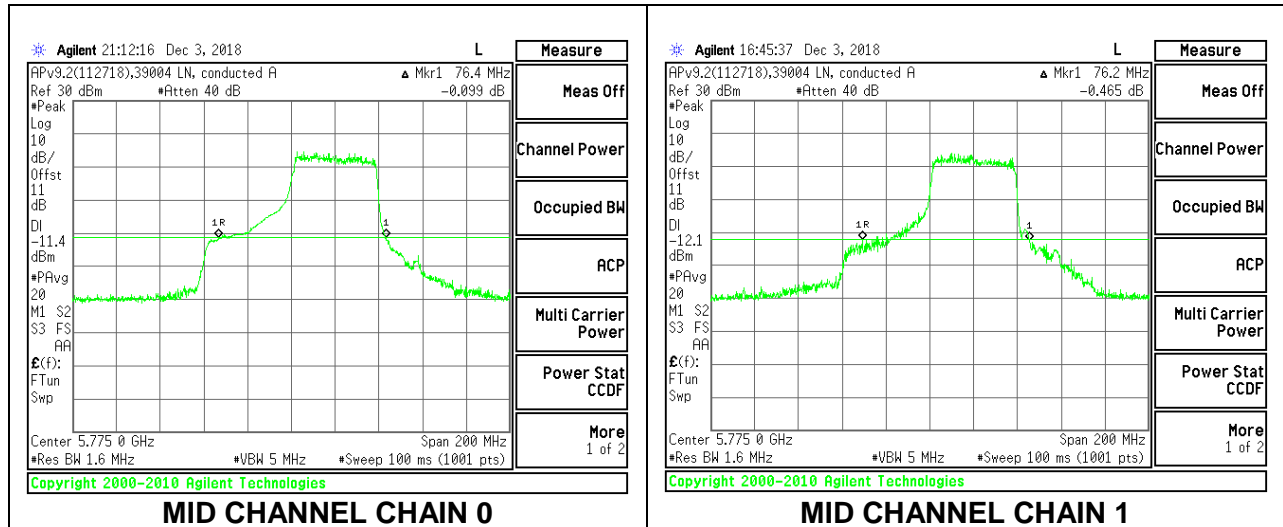

2TX Antenna 1 + Antenna 2 OFDMA MODE – 484-Tones, RU Index 66

Channel	Frequency (MHz)	26 dB Bandwidth Chain 0 (MHz)	26 dB Bandwidth Chain 1 (MHz)
Mid	5775	76.40	76.20

MID CHANNEL