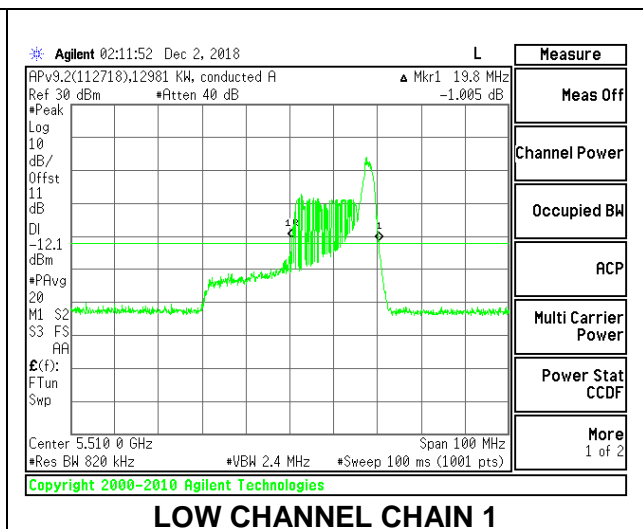

LOW CHANNEL

MID CHANNEL

HIGH CHANNEL

CHANNEL 142

2TX Antenna 1 + Antenna 2 OFDMA MODE – 26-Tones, RU Index 17

Channel	Frequency (MHz)	26 dB Bandwidth Chain 0 (MHz)	26 dB Bandwidth Chain 1 (MHz)
Low	5510	22.50	19.80
Mid	5550	22.50	19.40
High	5670	21.80	20.00
142	5710	22.1	19.90

LOW CHANNEL

MID CHANNEL

HIGH CHANNEL

CHANNEL 142

8.2.21. 802.11ax HE80 MODE IN THE 5.6 GHz BAND

2TX Antenna 1 + Antenna 2 OFDMA MODE – 996-Tones, RU Index 67

Channel	Frequency (MHz)	26 dB Bandwidth Chain 0 (MHz)	26 dB Bandwidth Chain 1 (MHz)
Low	5530	83.60	83.40
High	5610	84.00	83.60
138	5690	83.60	83.60