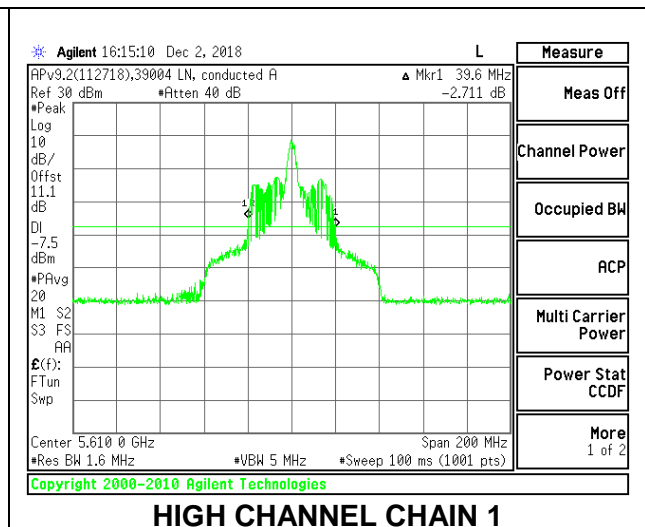

HIGH CHANNEL