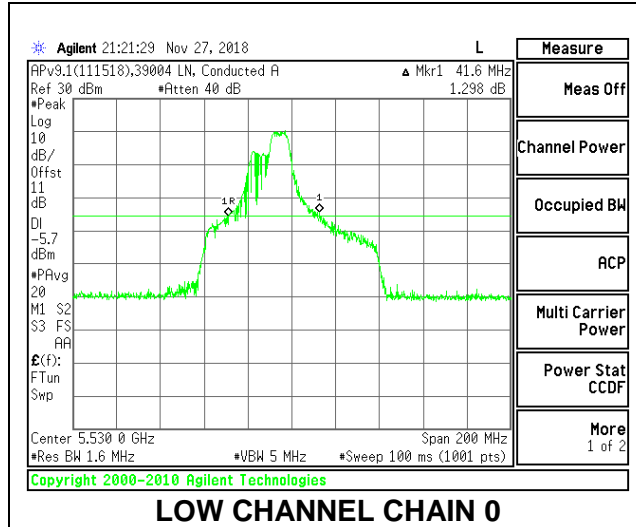

2TX Antenna 1 + Antenna 2 OFDMA MODE – 106-Tones, RU Index 56

Channel	Frequency (MHz)	26 dB Bandwidth Chain 0 (MHz)	26 dB Bandwidth Chain 1 (MHz)
Low	5530	41.60	39.00
High	5610	44.20	31.80
138	5690	39.80	33.80

LOW CHANNEL