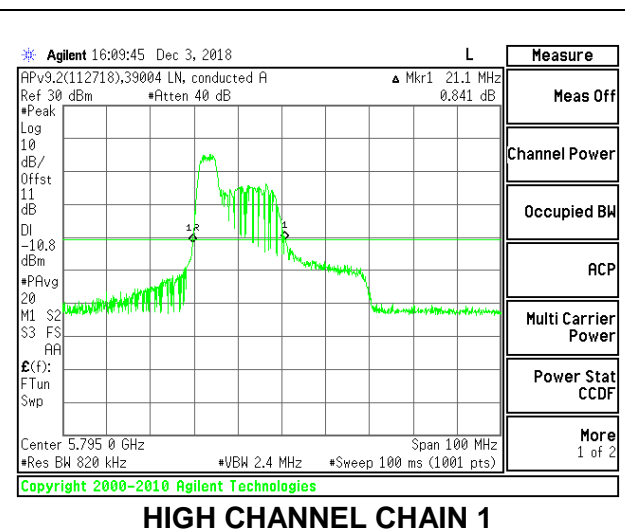

HIGH CHANNEL