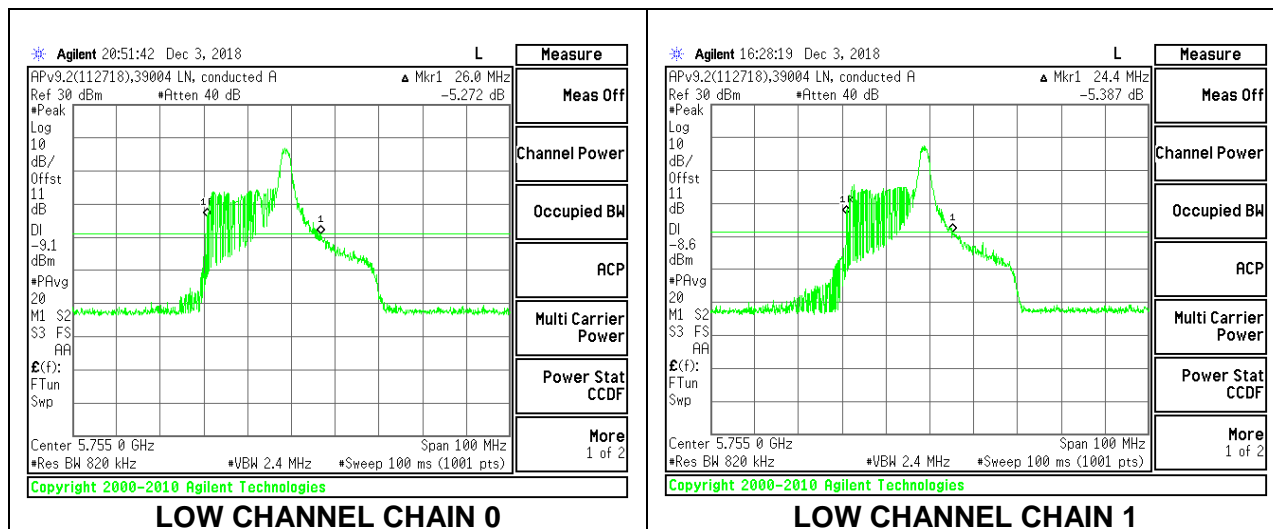

2TX Antenna 1 + Antenna 2 OFDMA MODE – 26-Tones, RU Index 8/9

Channel	Frequency (MHz)	26 dB Bandwidth Chain 0 (MHz)	26 dB Bandwidth Chain 1 (MHz)
Low	5755	26.00	24.40
High	5795	24.50	25.00

LOW CHANNEL