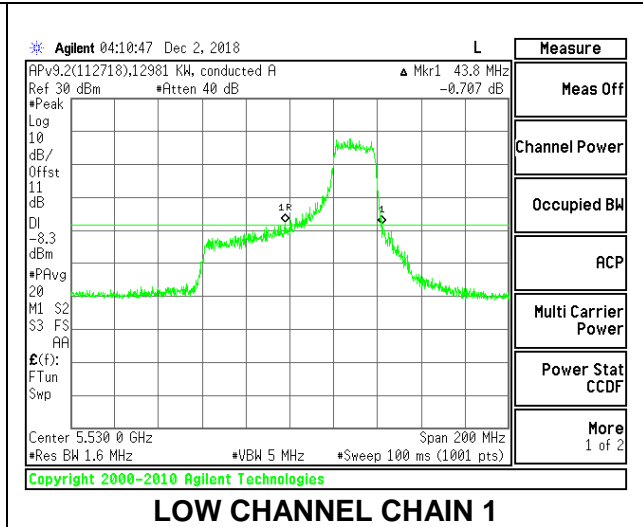

2TX Antenna 1 + Antenna 2 OFDMA MODE – 242-Tones, RU Index 64

Channel	Frequency (MHz)	26 dB Bandwidth Chain 0 (MHz)	26 dB Bandwidth Chain 1 (MHz)
Low	5530	41.60	43.80
High	5610	47.00	52.00
138	5690	43.60	47.00

LOW CHANNEL