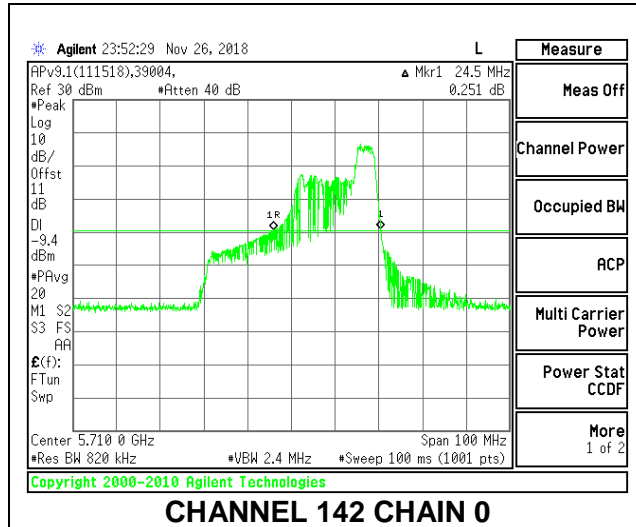

LOW CHANNEL

MID CHANNEL

HIGH CHANNEL

CHANNEL 142

2TX Antenna 1 + Antenna 2 OFDMA MODE – 26-Tones, RU Index 0

Channel	Frequency (MHz)	26 dB Bandwidth Chain 0 (MHz)	26 dB Bandwidth Chain 1 (MHz)
Low	5510	21.30	20.00
Mid	5550	21.60	20.30
High	5670	21.20	19.90
142	5710	21.20	20.50