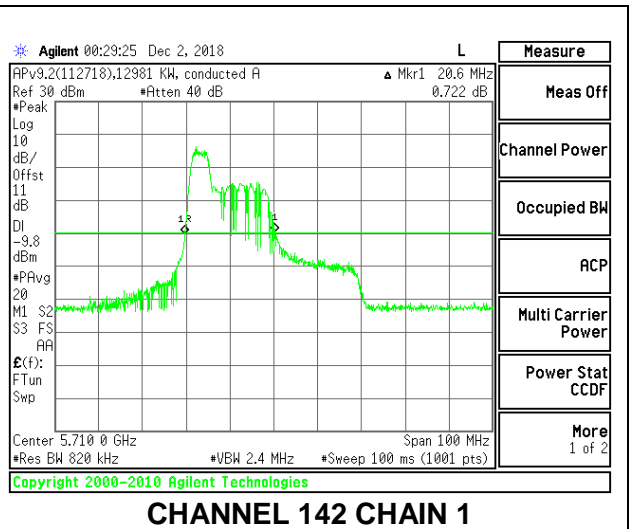

LOW CHANNEL

MID CHANNEL

HIGH CHANNEL

CHANNEL 142

2TX Antenna 1 + Antenna 2 OFDMA MODE – 52-Tones, RU Index 40

Channel	Frequency (MHz)	26 dB Bandwidth Chain 0 (MHz)	26 dB Bandwidth Chain 1 (MHz)
Low	5510	27.80	25.30
Mid	5550	27.50	26.10
High	5670	28.40	25.80
142	5710	27.60	26.40