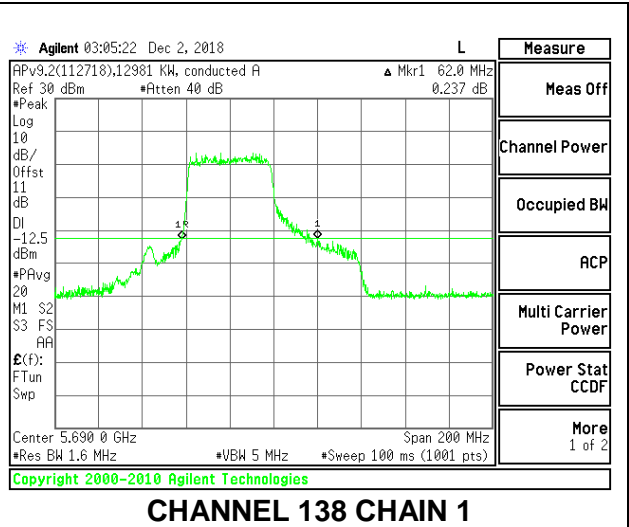

LOW CHANNEL

MID CHANNEL

HIGH CHANNEL

CHANNEL 142

8.2.21. 802.11ax HE80 MODE IN THE 5.6 GHz BAND

2TX Antenna 1 + Antenna 2 OFDMA MODE – 996-Tones, RU Index 67

Channel	Frequency (MHz)	26 dB Bandwidth Chain 0 (MHz)	26 dB Bandwidth Chain 1 (MHz)
Low	5530	83.60	83.40
High	5610	84.00	83.60
138	5690	83.60	83.60

LOW CHANNEL

HIGH CHANNEL

CHANNEL 138

2TX Antenna 1 + Antenna 2 OFDMA MODE – 484-Tones, RU Index 65

Channel	Frequency (MHz)	26 dB Bandwidth Chain 0 (MHz)	26 dB Bandwidth Chain 1 (MHz)
Low	5530	57.40	64.40
High	5610	63.80	63.20
138	5690	61.60	62.00

LOW CHANNEL

HIGH CHANNEL

CHANNEL 138

2TX Antenna 1 + Antenna 2 OFDMA MODE – 484-Tones, RU Index 66

Channel	Frequency (MHz)	26 dB Bandwidth Chain 0 (MHz)	26 dB Bandwidth Chain 1 (MHz)
Low	5530	71.40	71.80
High	5610	66.40	72.00
138	5690	74.20	69.20