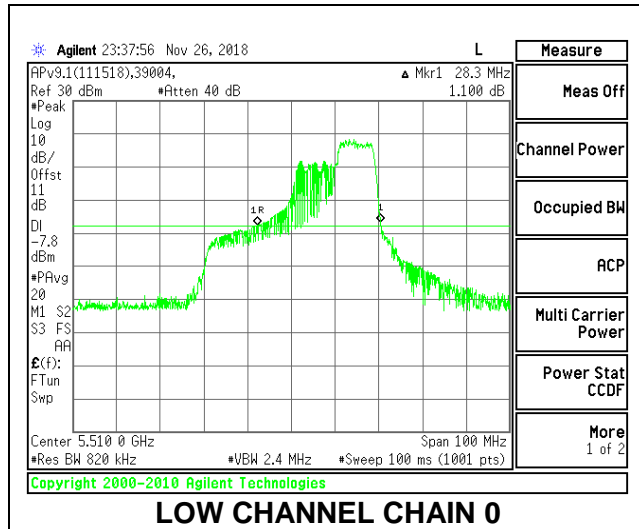

2TX Antenna 1 + Antenna 2 OFDMA MODE – 106-Tones, RU Index 56

Channel	Frequency (MHz)	26 dB Bandwidth Chain 0 (MHz)	26 dB Bandwidth Chain 1 (MHz)
Low	5510	28.30	22.10
Mid	5550	29.70	21.20
High	5670	27.90	20.90
142	5710	27.70	21.40

LOW CHANNEL