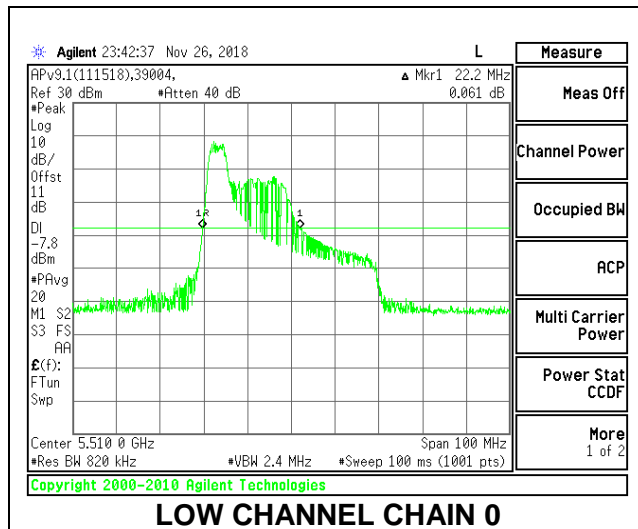

2TX Antenna 1 + Antenna 2 OFDMA MODE – 52-Tones, RU Index 37

Channel	Frequency (MHz)	26 dB Bandwidth Chain 0 (MHz)	26 dB Bandwidth Chain 1 (MHz)
Low	5510	22.20	20.70
Mid	5550	23.00	20.20
High	5670	22.60	20.60
142	5710	22.7	20.60

LOW CHANNEL