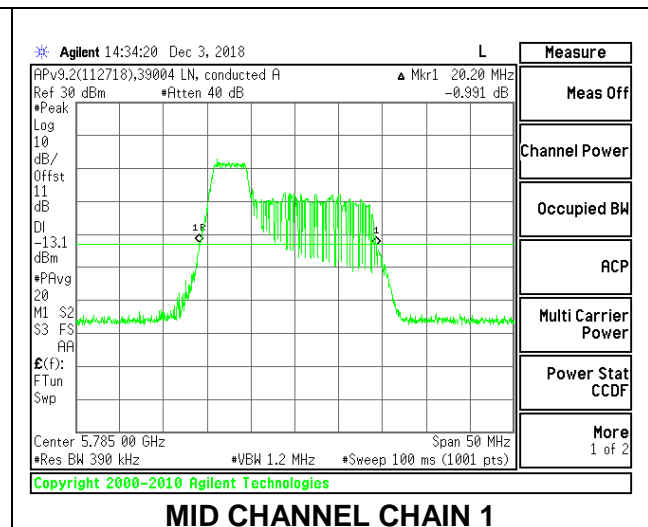

MID CHANNEL