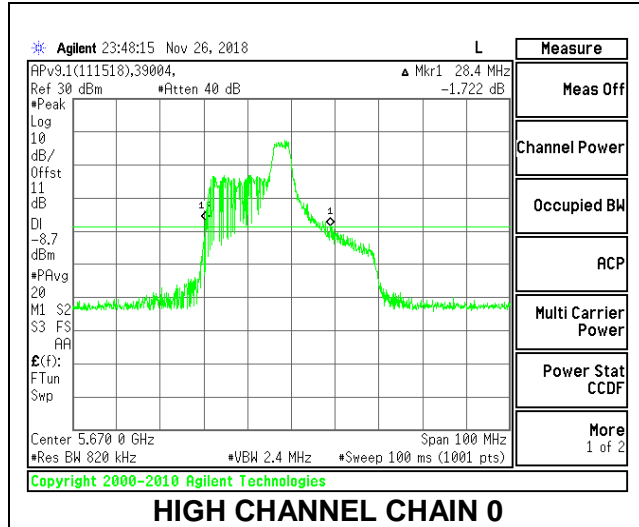

HIGH CHANNEL