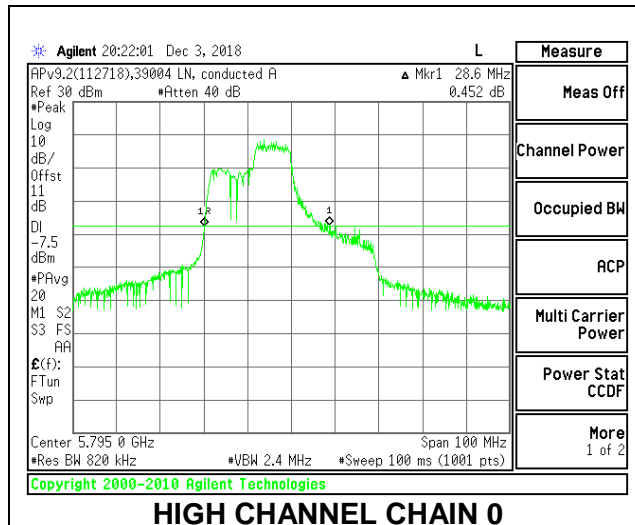

LOW CHANNEL

LOW CHANNEL CHAIN 0

LOW CHANNEL CHAIN 1

HIGH CHANNEL

HIGH CHANNEL CHAIN 0

HIGH CHANNEL CHAIN 1

2TX Antenna 1 + Antenna 2 OFDMA MODE – 106-Tones, RU Index 56

Channel	Frequency (MHz)	26 dB Bandwidth Chain 0 (MHz)	26 dB Bandwidth Chain 1 (MHz)
Low	5755	26.80	22.90
High	5795	26.60	21.90