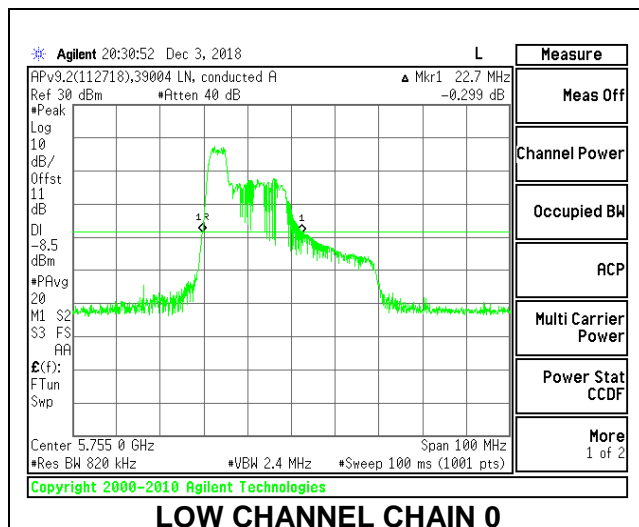

2TX Antenna 1 + Antenna 2 OFDMA MODE – 52-Tones, RU Index 37

Channel	Frequency (MHz)	26 dB Bandwidth Chain 0 (MHz)	26 dB Bandwidth Chain 1 (MHz)
Low	5755	22.70	20.80
High	5795	22.80	21.10

LOW CHANNEL