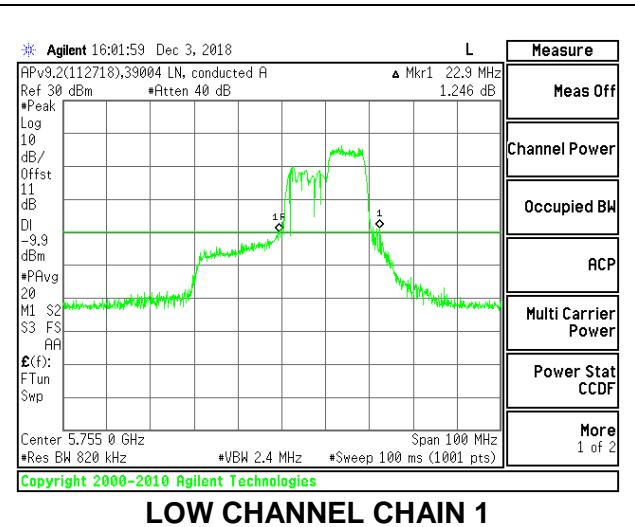

LOW CHANNEL CHAIN 1