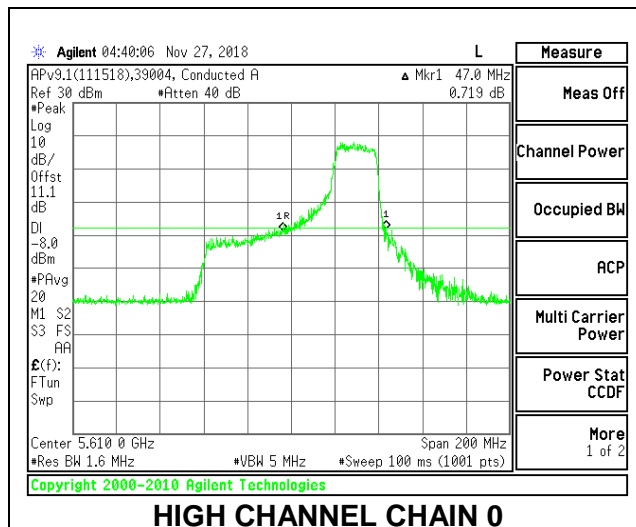

HIGH CHANNEL