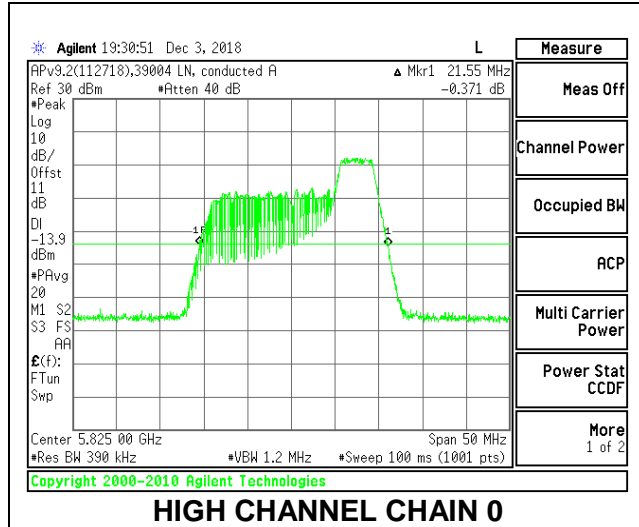

HIGH CHANNEL