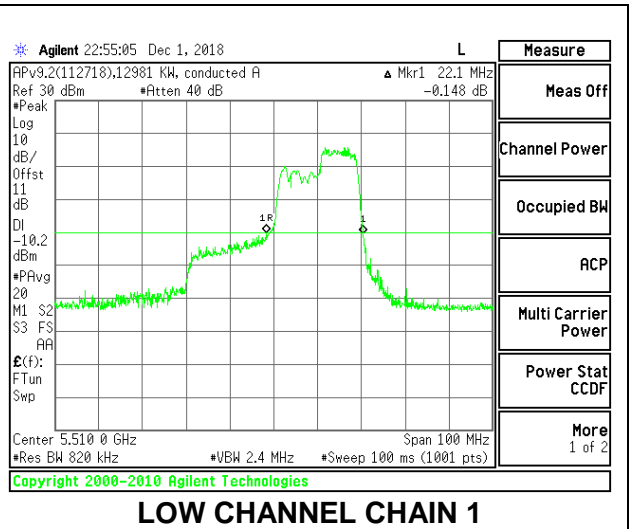

2TX Antenna 1 + Antenna 2 OFDMA MODE – 106-Tones, RU Index 56

Channel	Frequency (MHz)	26 dB Bandwidth Chain 0 (MHz)	26 dB Bandwidth Chain 1 (MHz)
Low	5510	28.30	22.10
Mid	5550	29.70	21.20
High	5670	27.90	20.90
142	5710	27.70	21.40

LOW CHANNEL