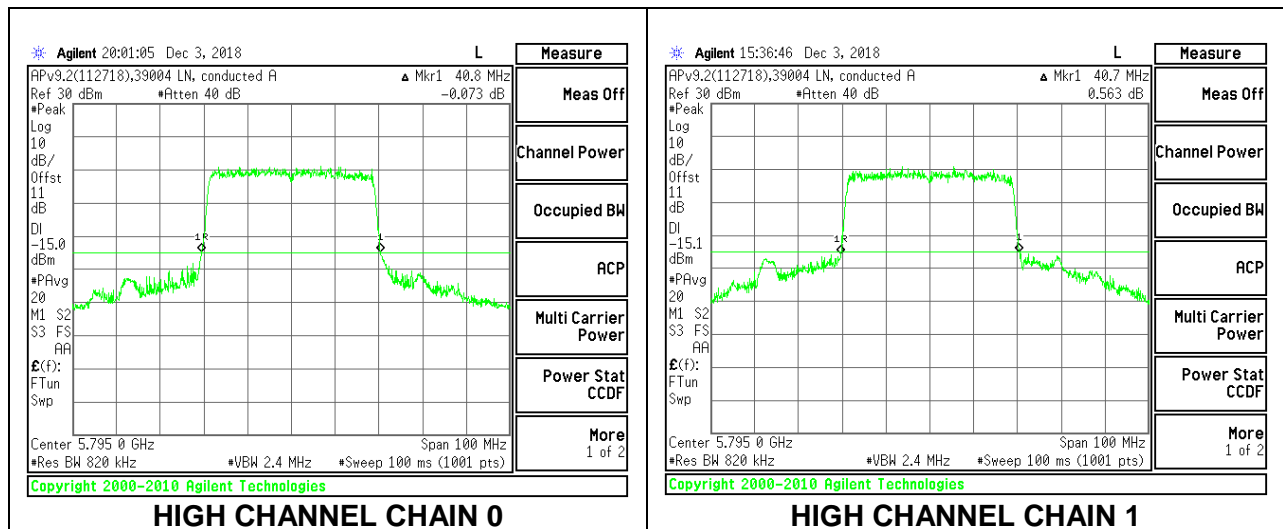

HIGH CHANNEL