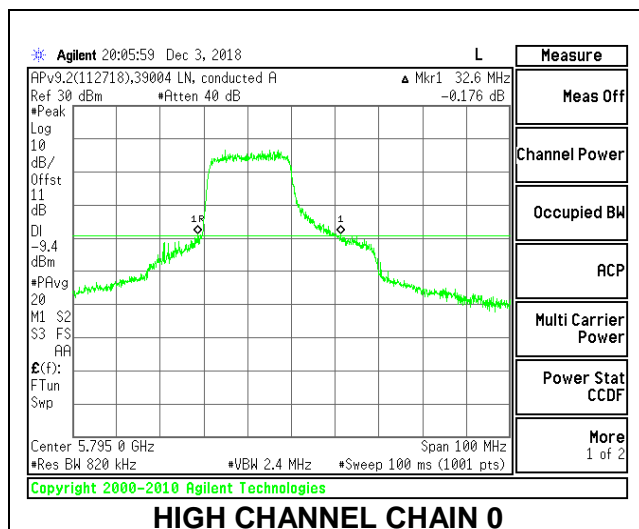

LOW CHANNEL

LOW CHANNEL CHAIN 0

LOW CHANNEL CHAIN 1

HIGH CHANNEL

HIGH CHANNEL CHAIN 0

HIGH CHANNEL CHAIN 1

2TX Antenna 1 + Antenna 2 OFDMA MODE – 242-Tones, RU Index 62

Channel	Frequency (MHz)	26 dB Bandwidth Chain 0 (MHz)	26 dB Bandwidth Chain 1 (MHz)
Low	5755	40.10	38.50
High	5795	40.30	37.70