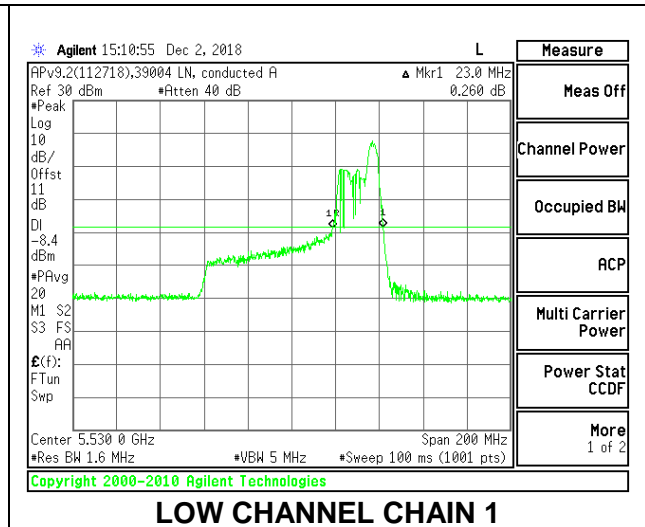

2TX Antenna 1 + Antenna 2 OFDMA MODE – 52-Tones, RU Index 52

Channel	Frequency (MHz)	26 dB Bandwidth Chain 0 (MHz)	26 dB Bandwidth Chain 1 (MHz)
Low	5530	29.00	23.00
High	5610	29.00	22.20
138	5690	29.20	23.00

LOW CHANNEL