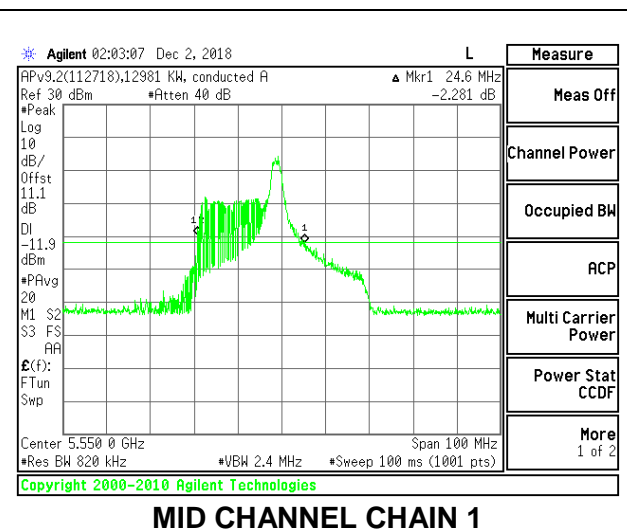

LOW CHANNEL

MID CHANNEL

HIGH CHANNEL

CHANNEL 142

2TX Antenna 1 + Antenna 2 OFDMA MODE – 26-Tones, RU Index 8

Channel	Frequency (MHz)	26 dB Bandwidth Chain 0 (MHz)	26 dB Bandwidth Chain 1 (MHz)
Low	5510	25.90	24.70
Mid	5550	25.90	24.60
High	5670	26.10	23.90
142	5710	25.30	25.20

LOW CHANNEL

MID CHANNEL

HIGH CHANNEL

CHANNEL 142

2TX Antenna 1 + Antenna 2 OFDMA MODE – 26-Tones, RU Index 17

Channel	Frequency (MHz)	26 dB Bandwidth Chain 0 (MHz)	26 dB Bandwidth Chain 1 (MHz)
Low	5510	22.50	19.80
Mid	5550	22.50	19.40
High	5670	21.80	20.00
142	5710	22.1	19.90