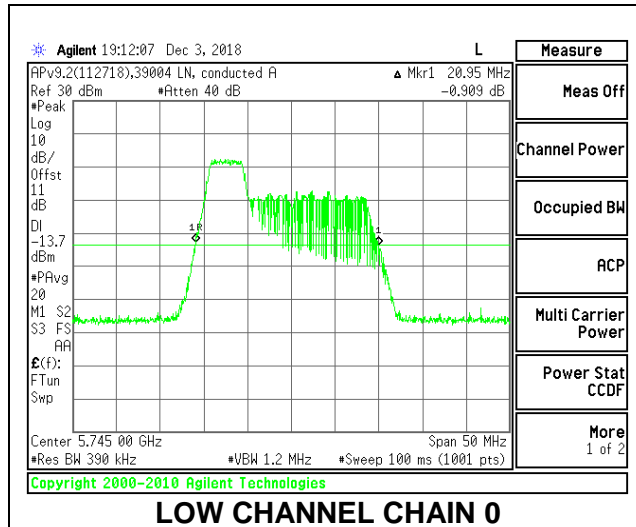

2TX Antenna 1 + Antenna 2 OFDMA MODE – 52-Tones, RU Index 37

Channel	Frequency (MHz)	26 dB Bandwidth Chain 0 (MHz)	26 dB Bandwidth Chain 1 (MHz)
Low	5745	20.95	20.25
Mid	5785	21.00	20.20
High	5825	21.00	20.20

LOW CHANNEL