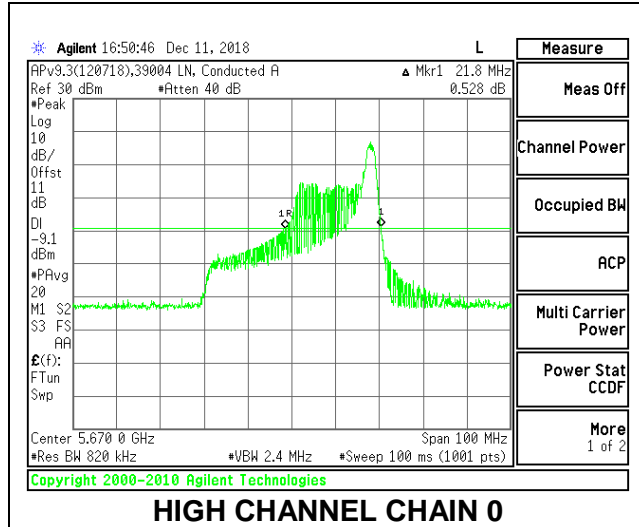

LOW CHANNEL

MID CHANNEL

HIGH CHANNEL

CHANNEL 142

2TX Antenna 1 + Antenna 2 OFDMA MODE – 26-Tones, RU Index 17

Channel	Frequency (MHz)	26 dB Bandwidth Chain 0 (MHz)	26 dB Bandwidth Chain 1 (MHz)
Low	5510	22.50	19.80
Mid	5550	22.50	19.40
High	5670	21.80	20.00
142	5710	22.1	19.90

LOW CHANNEL

MID CHANNEL

HIGH CHANNEL

CHANNEL 142

8.2.21. 802.11ax HE80 MODE IN THE 5.6 GHz BAND

2TX Antenna 1 + Antenna 2 OFDMA MODE – 996-Tones, RU Index 67

Channel	Frequency (MHz)	26 dB Bandwidth Chain 0 (MHz)	26 dB Bandwidth Chain 1 (MHz)
Low	5530	83.60	83.40
High	5610	84.00	83.60
138	5690	83.60	83.60