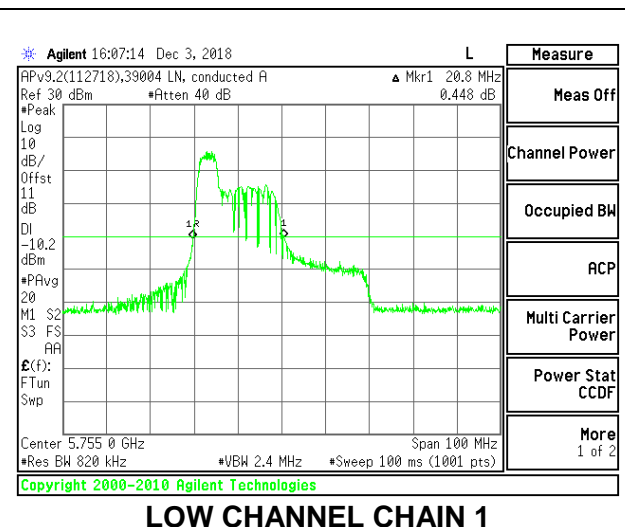

2TX Antenna 1 + Antenna 2 OFDMA MODE – 52-Tones, RU Index 37

Channel	Frequency (MHz)	26 dB Bandwidth Chain 0 (MHz)	26 dB Bandwidth Chain 1 (MHz)
Low	5755	22.70	20.80
High	5795	22.80	21.10

LOW CHANNEL