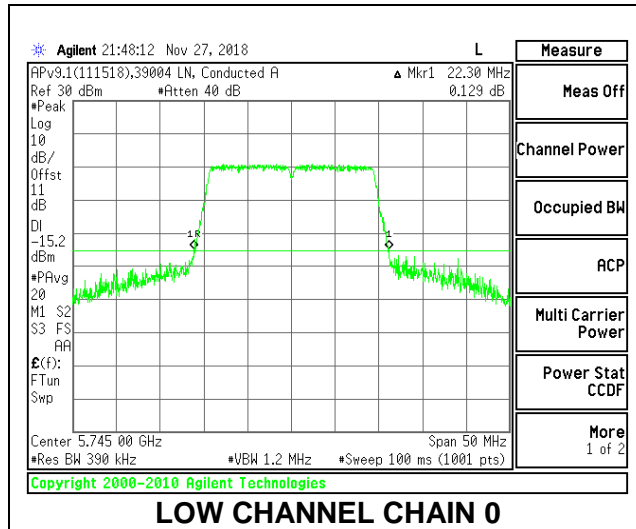

8.2.26. 802.11ax HE20 MODE IN THE 5.8 GHz BAND

2TX Antenna 1 + Antenna 2 OFDMA MODE – 242-Tones, RU Index 61

Channel	Frequency (MHz)	26 dB Bandwidth Chain 0 (MHz)	26 dB Bandwidth Chain 1 (MHz)
Low	5745	22.30	26.20
Mid	5785	22.20	30.50
High	5825	26.20	38.20

LOW CHANNEL