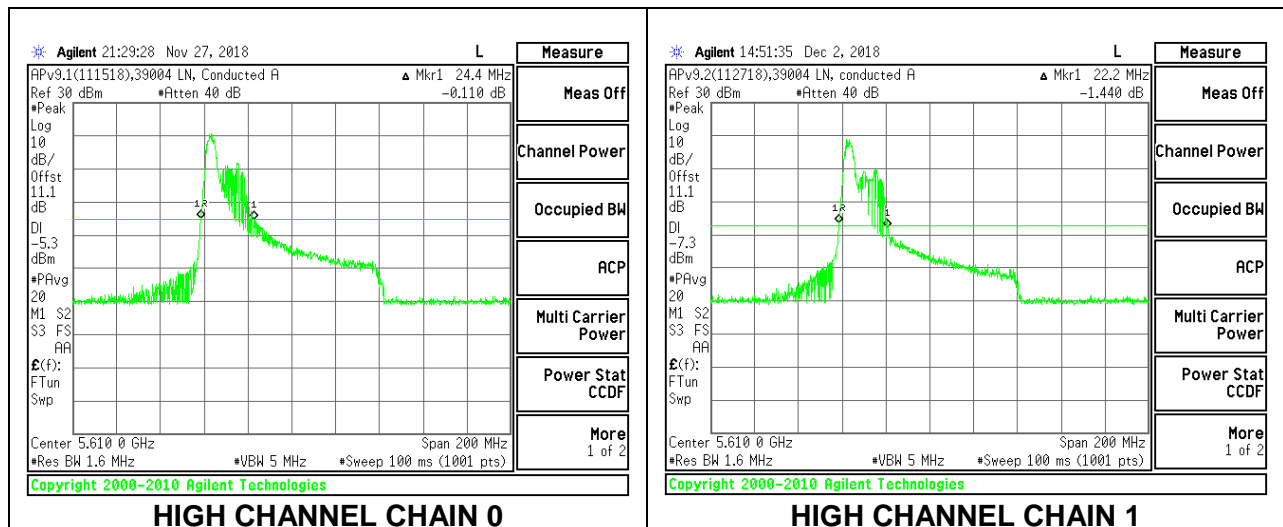

HIGH CHANNEL