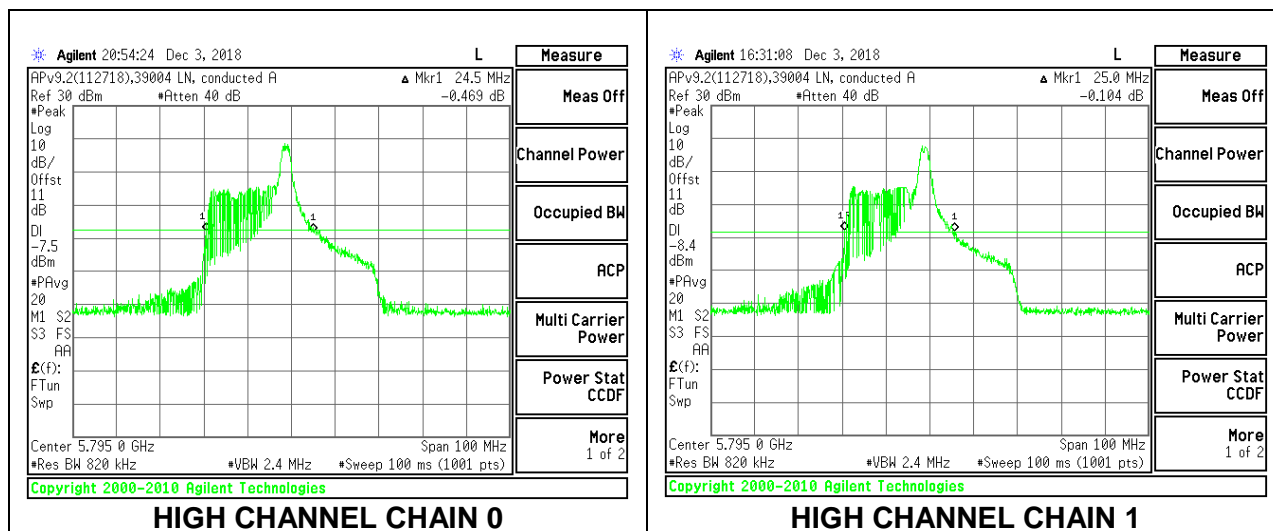

HIGH CHANNEL