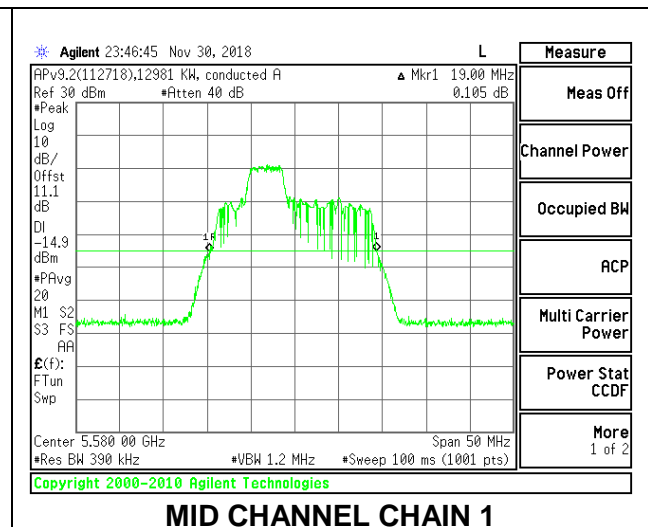

MID CHANNEL