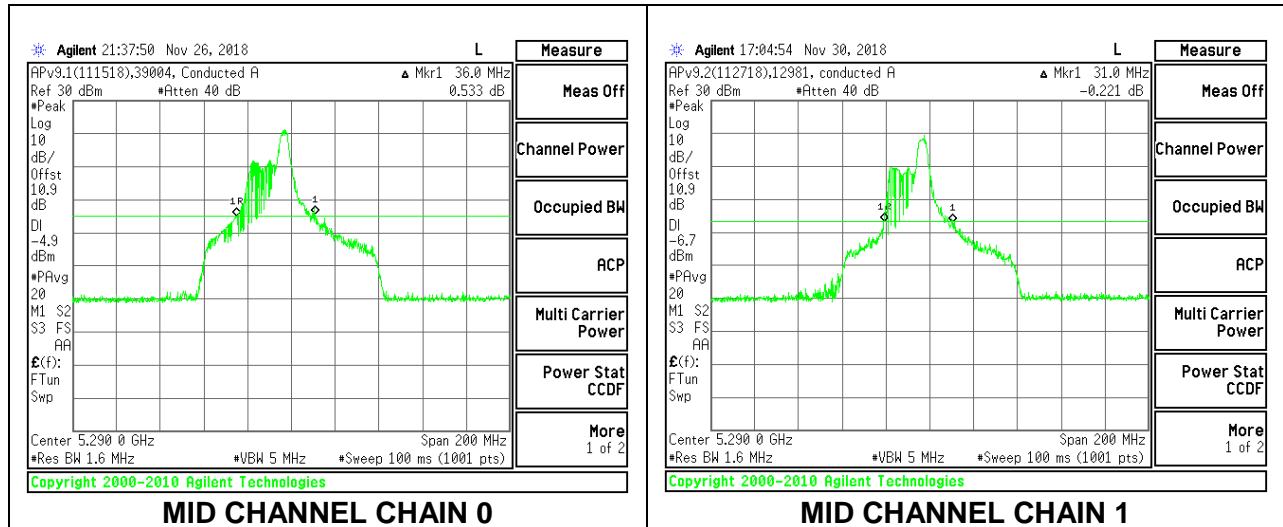

2TX Antenna 1 + Antenna 2 OFDMA MODE – 52-Tones, RU Index 44

Channel	Frequency (MHz)	26 dB Bandwidth Chain 0 (MHz)	26 dB Bandwidth Chain 1 (MHz)
Mid	5290	36.00	31.00

MID CHANNEL