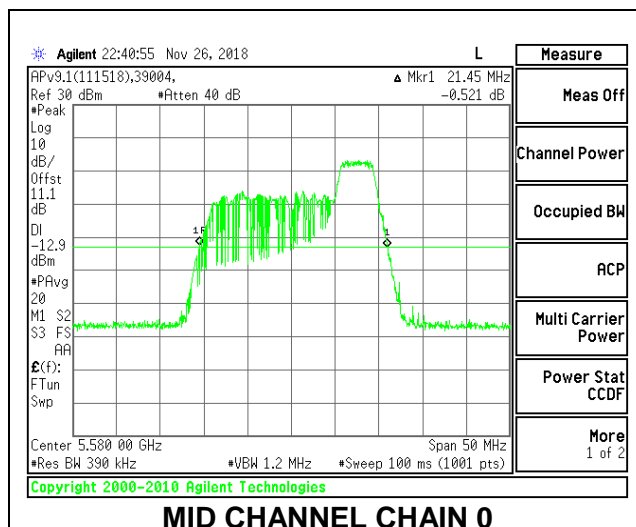

MID CHANNEL