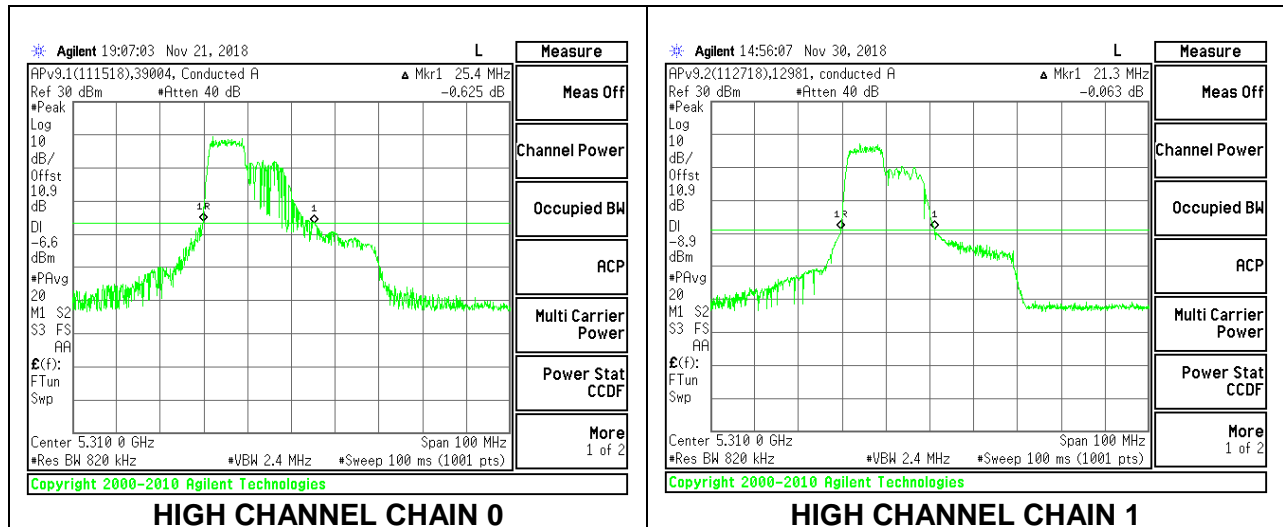

HIGH CHANNEL