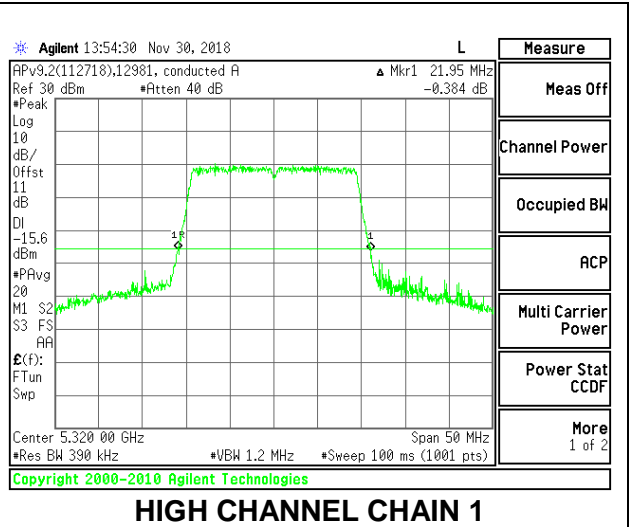

HIGH CHANNEL