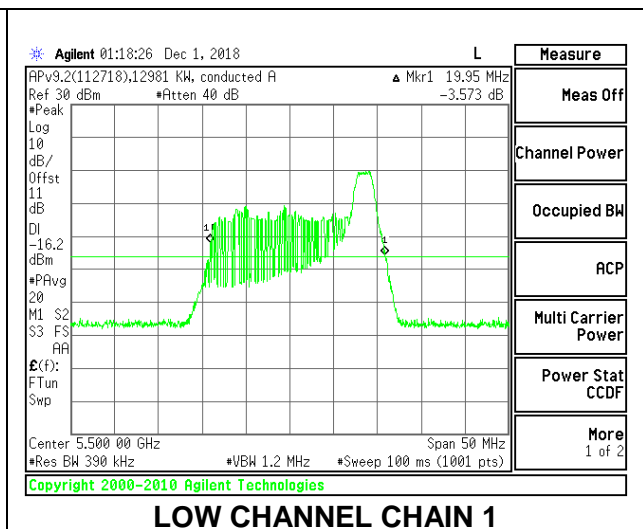

2TX Antenna 1 + Antenna 2 OFDMA MODE – 26-Tones, RU Index 8

Channel	Frequency (MHz)	26 dB Bandwidth Chain 0 (MHz)	26 dB Bandwidth Chain 1 (MHz)
Low	5500	21.20	19.95
Mid	5580	21.20	20.15
High	5700	21.05	20.20
144	5720	21.25	20.05

LOW CHANNEL