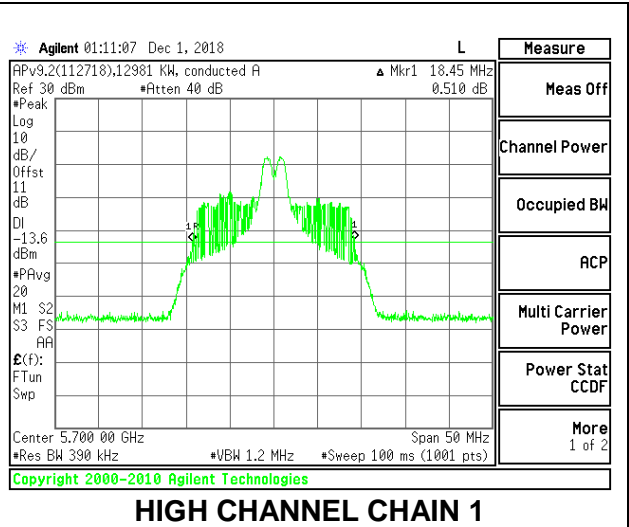

HIGH CHANNEL