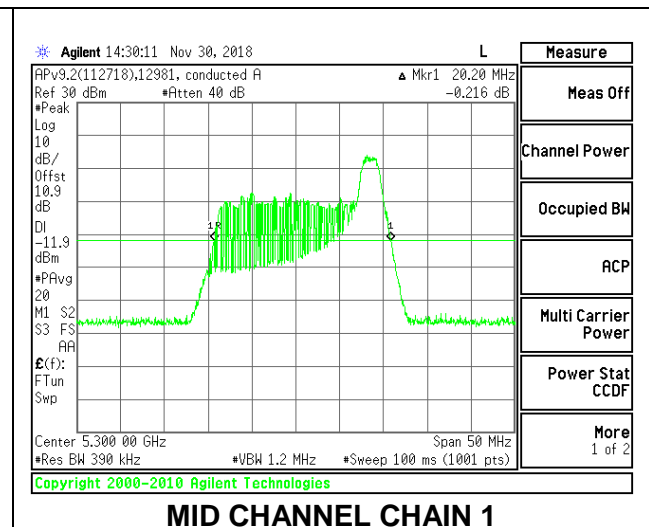

Channel	Frequency (MHz)	26 dB Bandwidth Chain 0 (MHz)	26 dB Bandwidth Chain 1 (MHz)
Low	5260	19.80	18.50
Mid	5300	19.65	18.35
High	5320	19.80	18.50

LOW CHANNEL

MID CHANNEL

HIGH CHANNEL

2TX Antenna 1 + Antenna 2 OFDMA MODE – 26-Tones, RU Index 8

Channel	Frequency (MHz)	26 dB Bandwidth Chain 0 (MHz)	26 dB Bandwidth Chain 1 (MHz)
Low	5260	21.05	20.25
Mid	5300	20.90	20.20
High	5320	21.10	20.15

LOW CHANNEL

MID CHANNEL

HIGH CHANNEL

8.2.13. 802.11ax HE40 MODE IN THE 5.3 GHz BAND