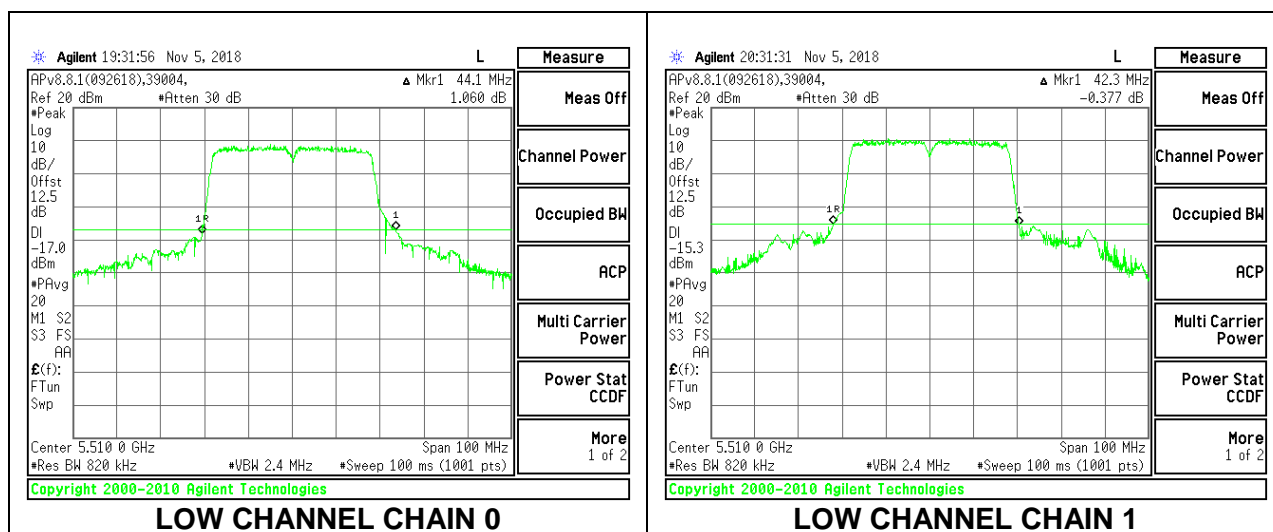

8.2.17. 802.11n HT40 MODE IN THE 5.6 GHz BAND

2TX Antenna 1 + Antenna 2 CDD MODE

Channel	Frequency (MHz)	26 dB Bandwidth Chain 0 (MHz)	26 dB Bandwidth Chain 1 (MHz)
Low	5510	44.10	42.30
Mid	5550	43.40	42.10
High	5670	42.80	53.60
142	5710	43.40	51.10

LOW CHANNEL