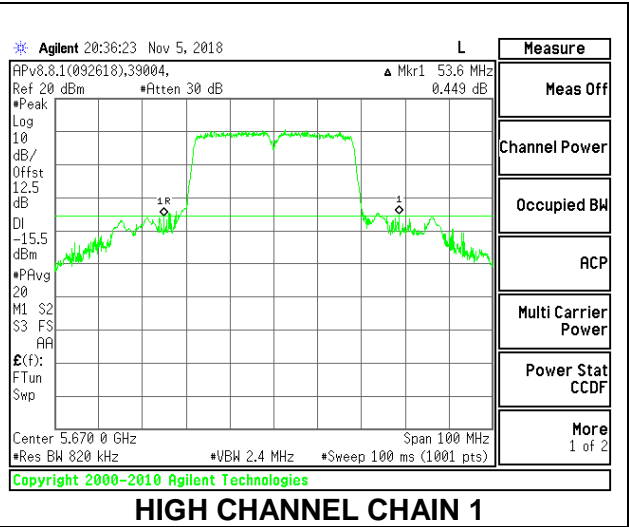

HIGH CHANNEL