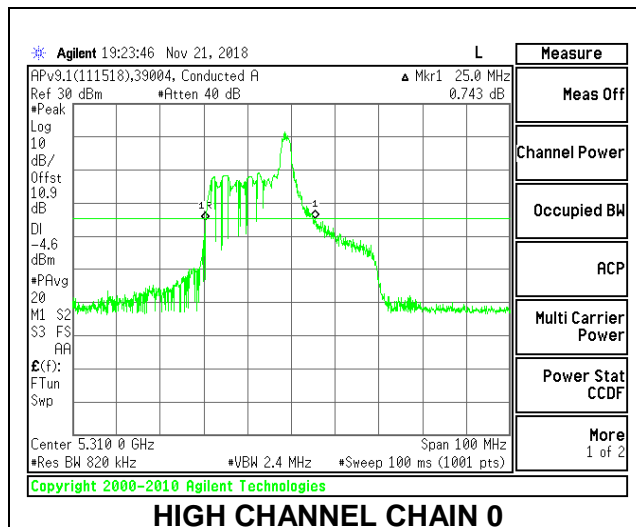

HIGH CHANNEL