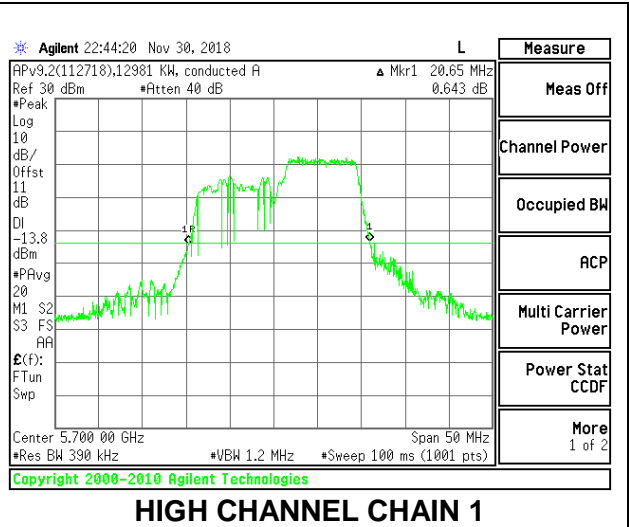

HIGH CHANNEL