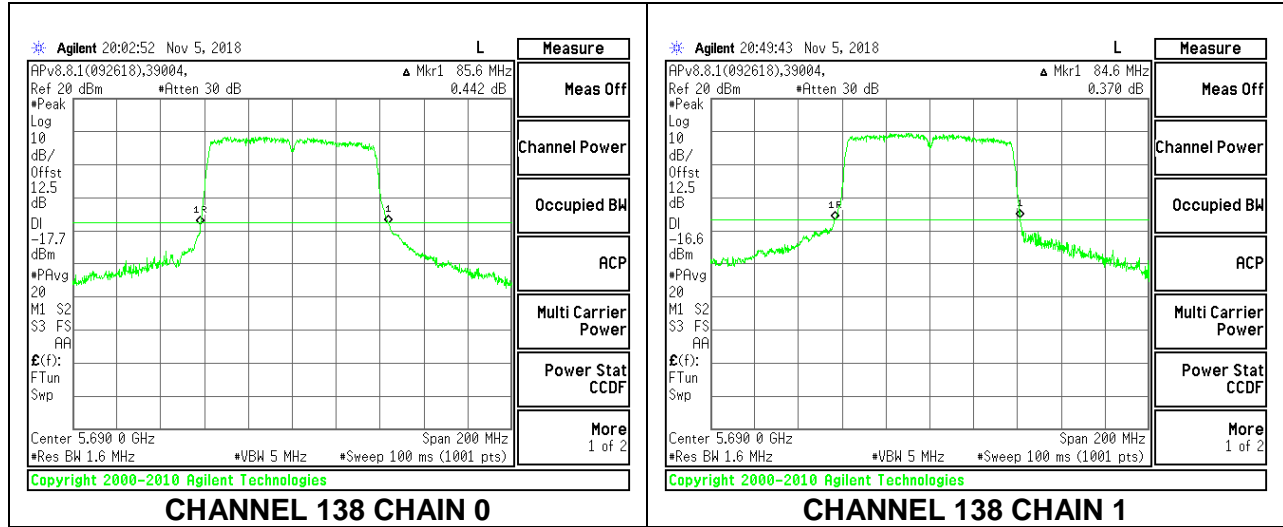

CHANNEL 138