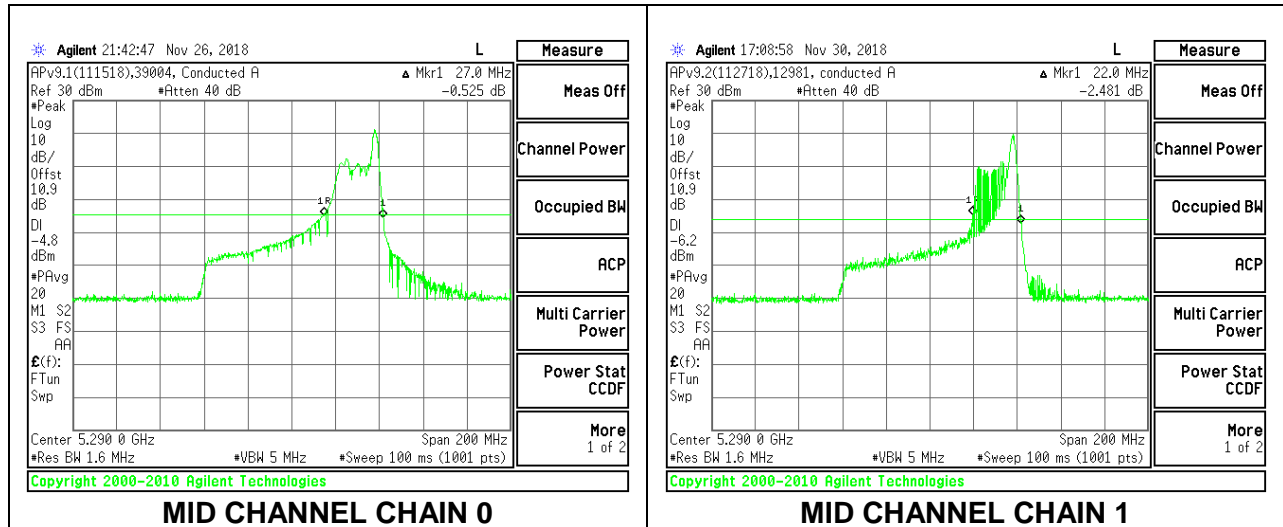

2TX Antenna 1 + Antenna 2 OFDMA MODE – 26-Tones, RU Index 36

Channel	Frequency (MHz)	26 dB Bandwidth Chain 0 (MHz)	26 dB Bandwidth Chain 1 (MHz)
Mid	5290	27.00	22.00

MID CHANNEL