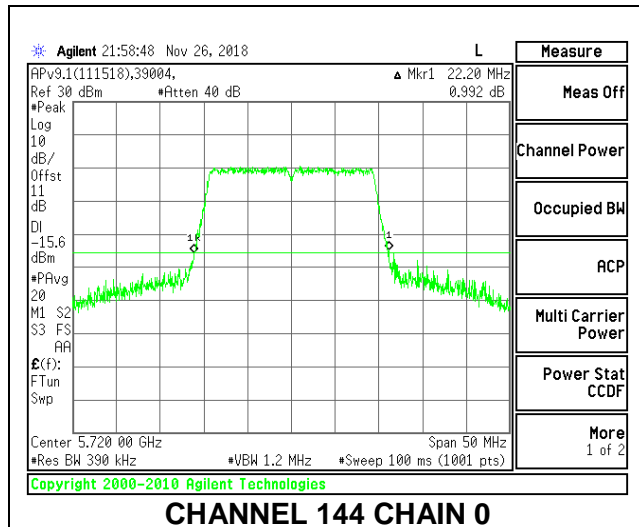

LOW CHANNEL

MID CHANNEL

HIGH CHANNEL

CHANNEL 144

2TX Antenna 1 + Antenna 2 OFDMA MODE – 106-Tones, RU Index 53

Channel	Frequency (MHz)	26 dB Bandwidth Chain 0 (MHz)	26 dB Bandwidth Chain 1 (MHz)
Low	5500	21.50	20.55
Mid	5580	21.45	20.40
High	5700	21.50	20.50
144	5720	21.45	20.45