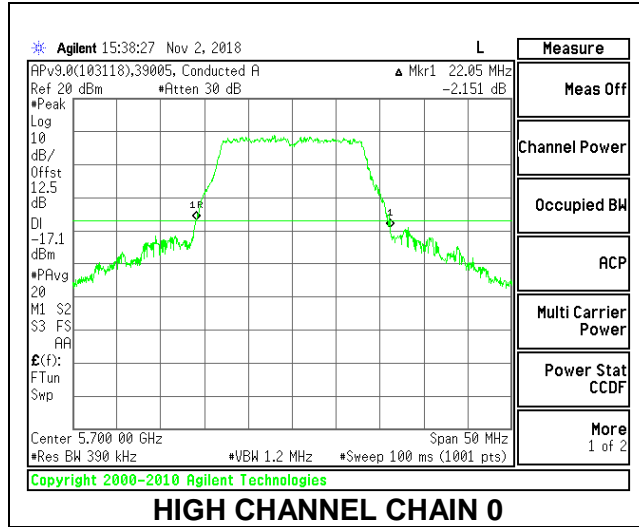

HIGH CHANNEL