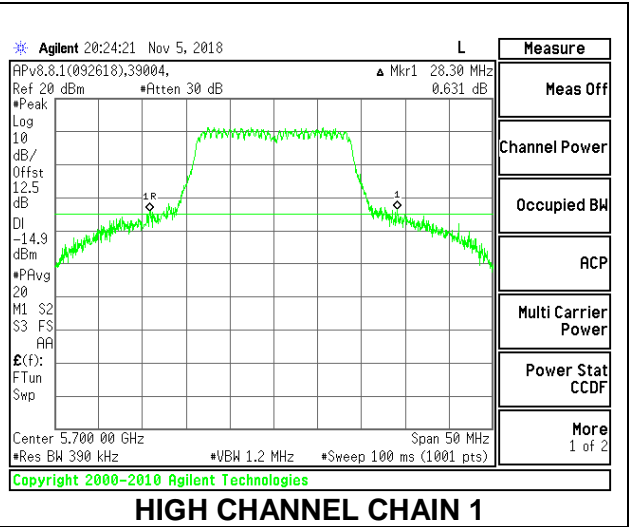

HIGH CHANNEL