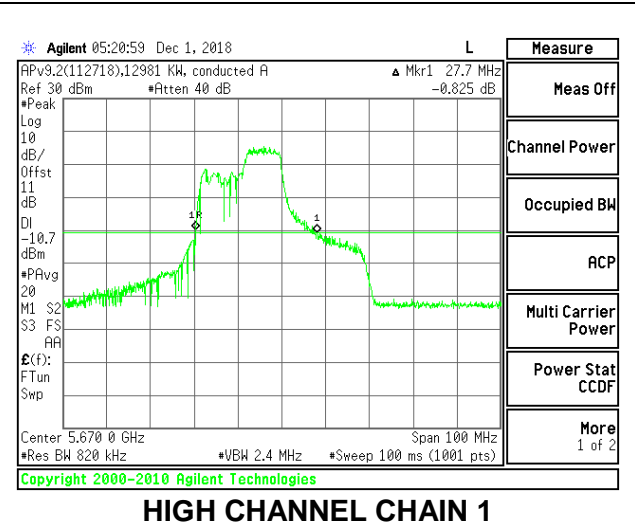

HIGH CHANNEL