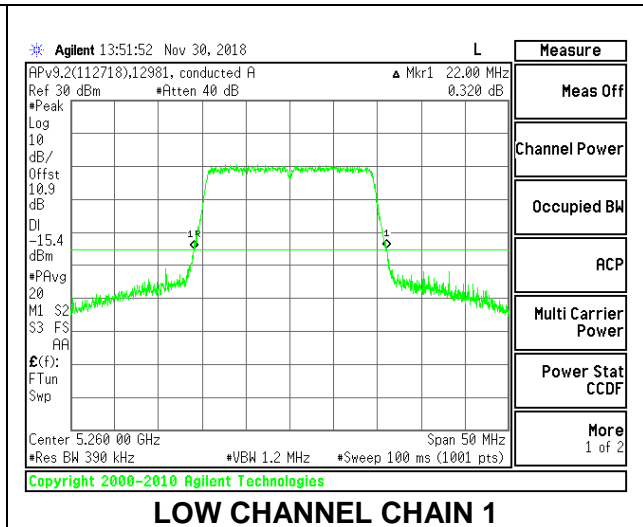

8.2.12. 802.11ax HE20 MODE IN THE 5.3 GHz BAND

2TX Antenna 1 + Antenna 2 OFDMA MODE – 242-Tones, RU Index 61

Channel	Frequency (MHz)	26 dB Bandwidth Chain 0 (MHz)	26 dB Bandwidth Chain 1 (MHz)
Low	5260	22.10	22.00
Mid	5300	22.15	21.95
High	5320	22.10	21.95

LOW CHANNEL