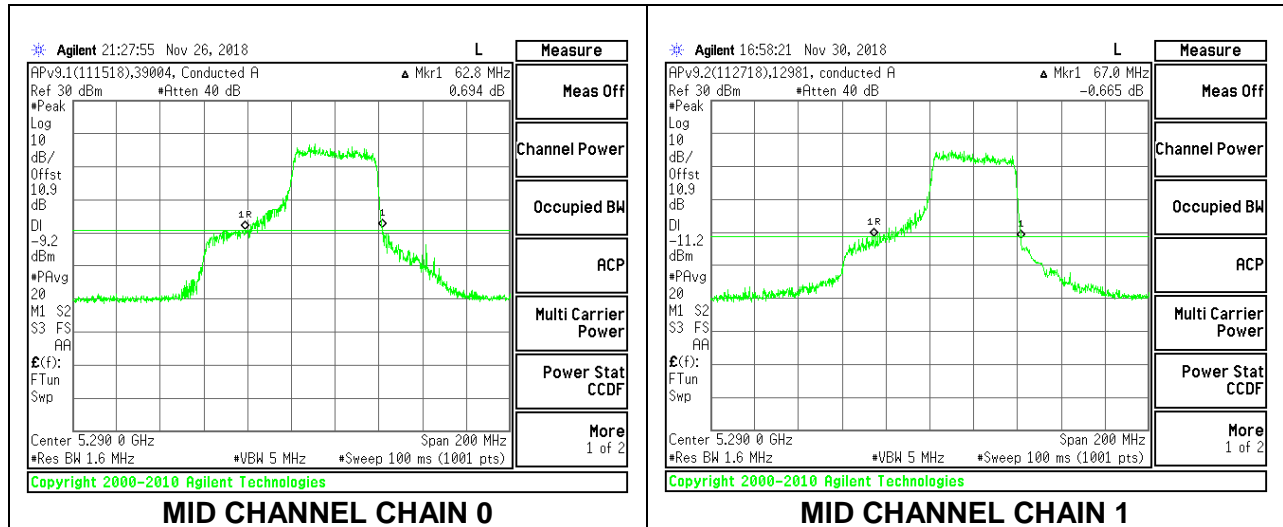

2TX Antenna 1 + Antenna 2 OFDMA MODE – 484-Tones, RU Index 66

Channel	Frequency (MHz)	26 dB Bandwidth Chain 0 (MHz)	26 dB Bandwidth Chain 1 (MHz)
Mid	5290	62.80	67.00

MID CHANNEL