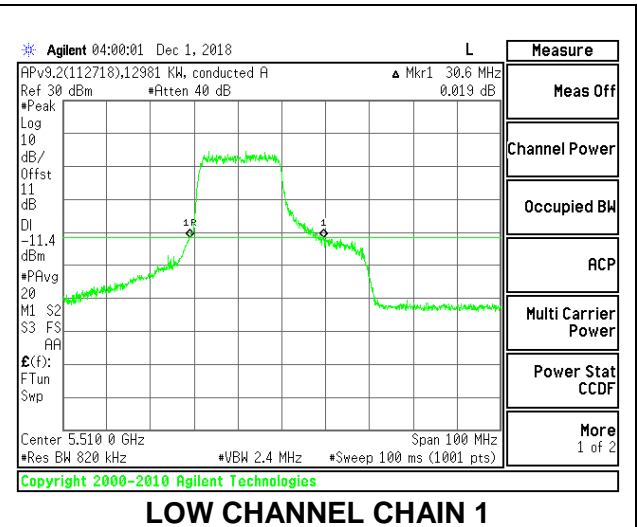

2TX Antenna 1 + Antenna 2 OFDMA MODE – 242-Tones, RU Index 61

Channel	Frequency (MHz)	26 dB Bandwidth Chain 0 (MHz)	26 dB Bandwidth Chain 1 (MHz)
Low	5510	34.90	30.60
Mid	5550	34.40	31.80
High	5670	33.60	33.10
142	5710	33.10	33.70

LOW CHANNEL