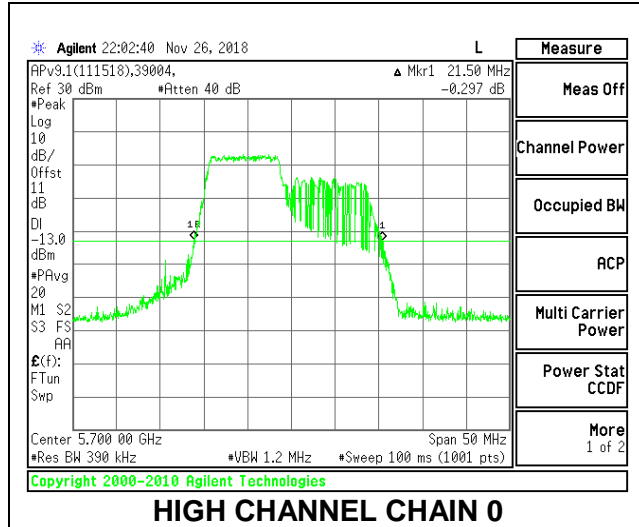

HIGH CHANNEL