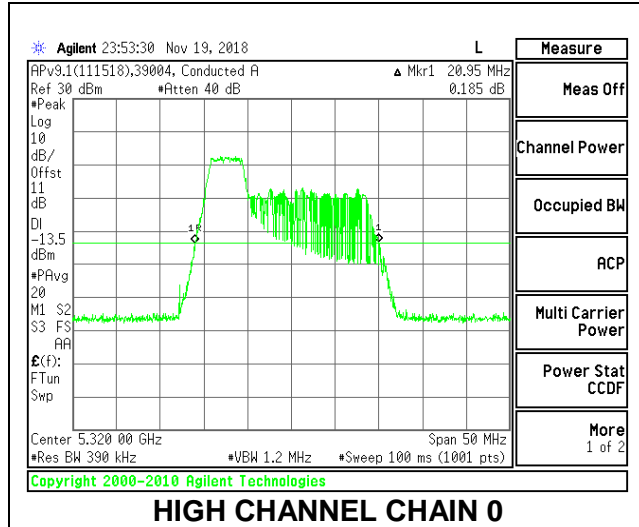

HIGH CHANNEL