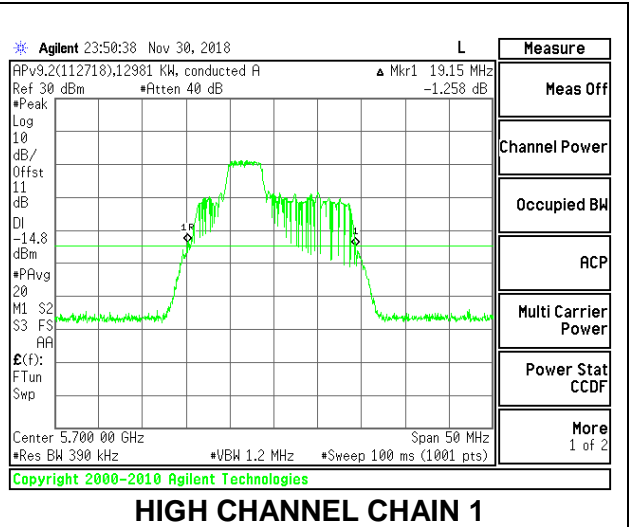

HIGH CHANNEL