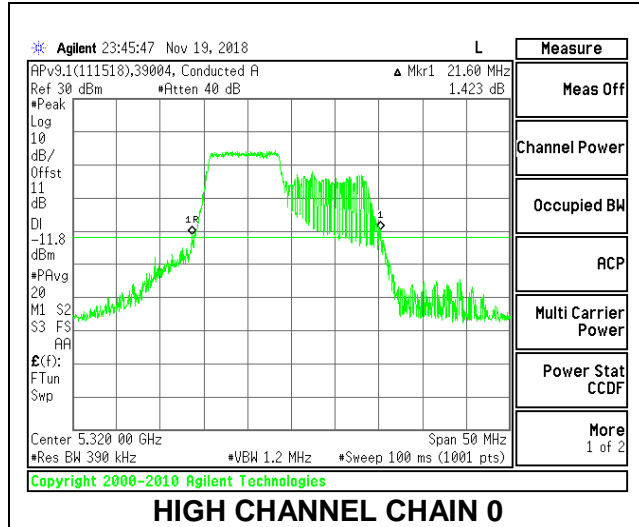

HIGH CHANNEL