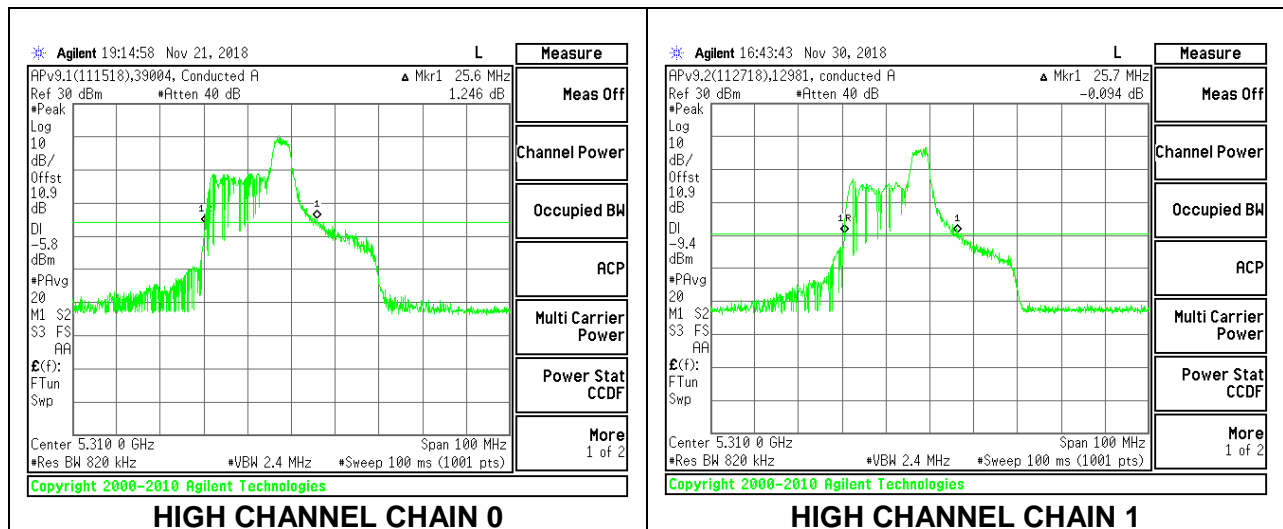

2TX Antenna 1 + Antenna 2 OFDMA MODE – 52-Tones, RU Index 40

Channel	Frequency (MHz)	26 dB Bandwidth Chain 0 (MHz)	26 dB Bandwidth Chain 1 (MHz)
Low	5270	26.50	25.60
High	5310	25.60	25.70

LOW CHANNEL

LOW CHANNEL CHAIN 0

LOW CHANNEL CHAIN 1

HIGH CHANNEL

HIGH CHANNEL CHAIN 0

HIGH CHANNEL CHAIN 1

2TX Antenna 1 + Antenna 2 OFDMA MODE – 52-Tones, RU Index 44

Channel	Frequency (MHz)	26 dB Bandwidth Chain 0 (MHz)	26 dB Bandwidth Chain 1 (MHz)
Low	5270	24.50	20.10
High	5310	24.30	20.00