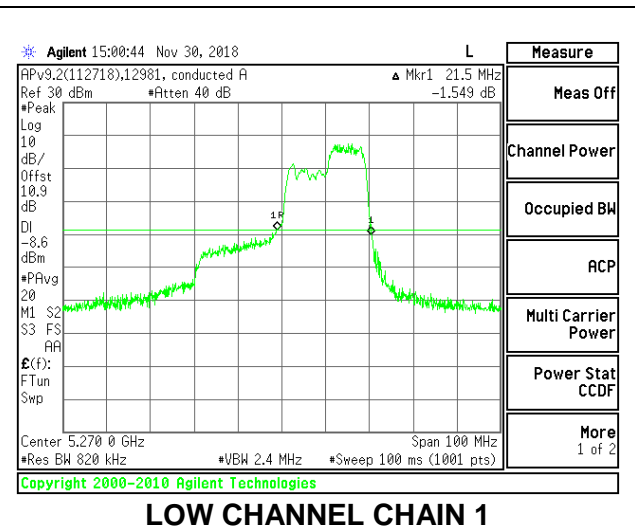

2TX Antenna 1 + Antenna 2 OFDMA MODE – 106-Tones, RU Index 56

Channel	Frequency (MHz)	26 dB Bandwidth Chain 0 (MHz)	26 dB Bandwidth Chain 1 (MHz)
Low	5270	28.30	21.50
High	5310	28.20	20.70

LOW CHANNEL