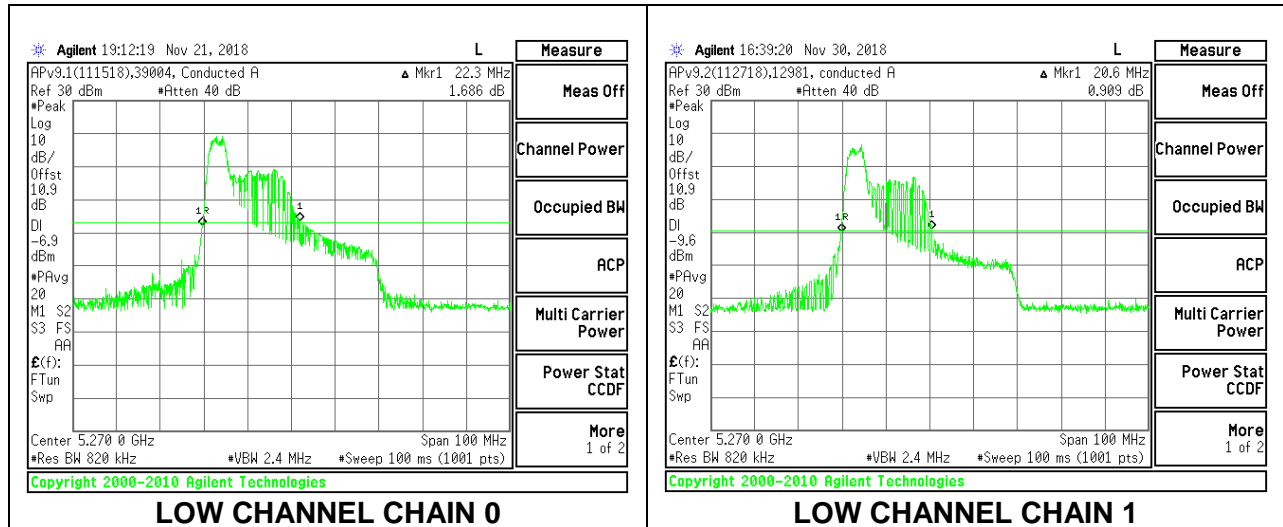

2TX Antenna 1 + Antenna 2 OFDMA MODE – 52-Tones, RU Index 37

Channel	Frequency (MHz)	26 dB Bandwidth Chain 0 (MHz)	26 dB Bandwidth Chain 1 (MHz)
Low	5270	22.30	20.60
High	5310	22.90	20.60

LOW CHANNEL