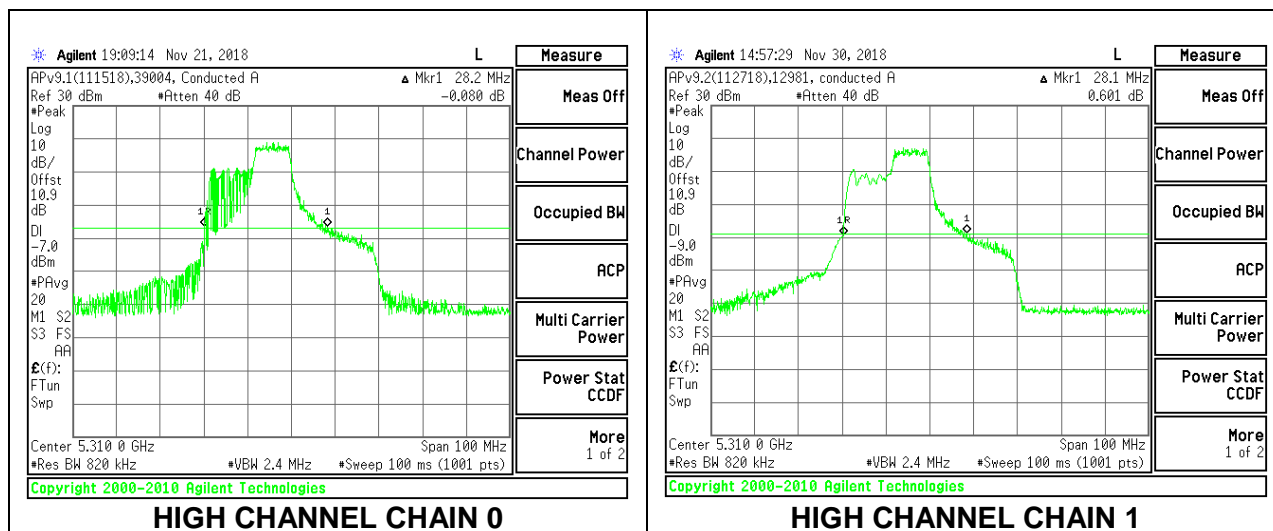

HIGH CHANNEL