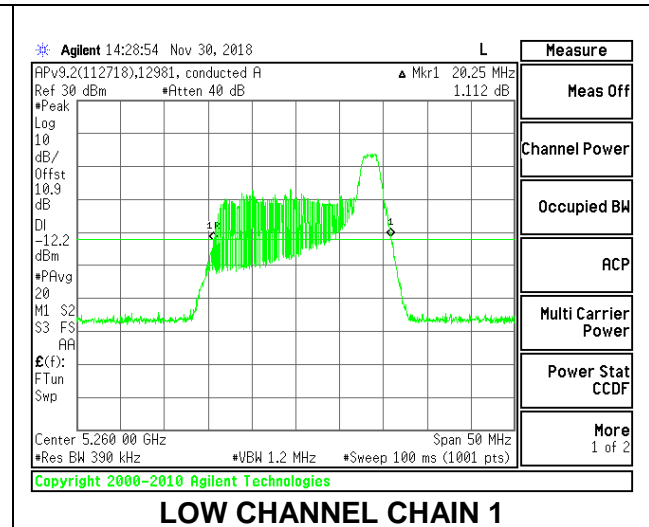

Channel	Frequency (MHz)	26 dB Bandwidth Chain 0 (MHz)	26 dB Bandwidth Chain 1 (MHz)
Low	5260	19.80	18.50
Mid	5300	19.65	18.35
High	5320	19.80	18.50

LOW CHANNEL

MID CHANNEL

HIGH CHANNEL

2TX Antenna 1 + Antenna 2 OFDMA MODE – 26-Tones, RU Index 8

Channel	Frequency (MHz)	26 dB Bandwidth Chain 0 (MHz)	26 dB Bandwidth Chain 1 (MHz)
Low	5260	21.05	20.25
Mid	5300	20.90	20.20
High	5320	21.10	20.15

LOW CHANNEL

MID CHANNEL

HIGH CHANNEL

8.2.13. 802.11ax HE40 MODE IN THE 5.3 GHz BAND