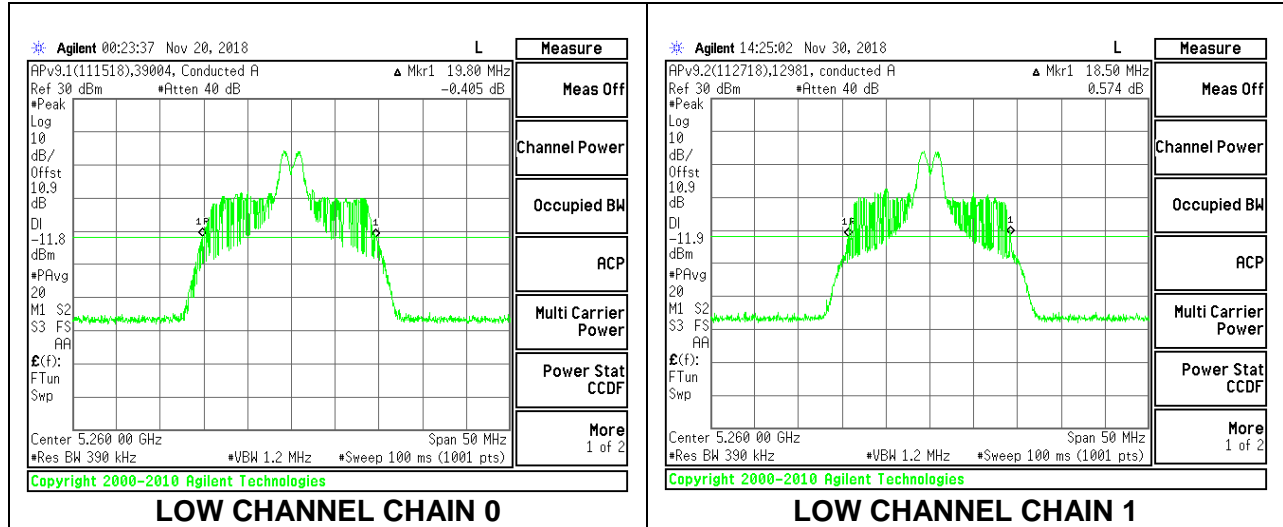

2TX Antenna 1 + Antenna 2 OFDMA MODE – 26-Tones, RU Index 4

Channel	Frequency (MHz)	26 dB Bandwidth Chain 0 (MHz)	26 dB Bandwidth Chain 1 (MHz)
Low	5260	19.80	18.50
Mid	5300	19.65	18.35
High	5320	19.80	18.50

LOW CHANNEL