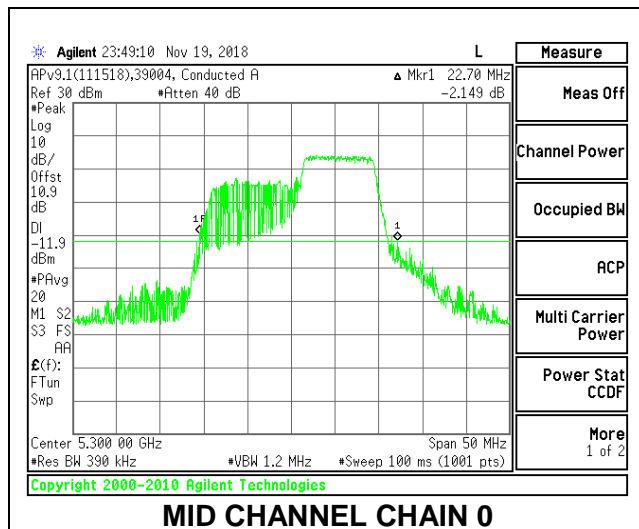

MID CHANNEL