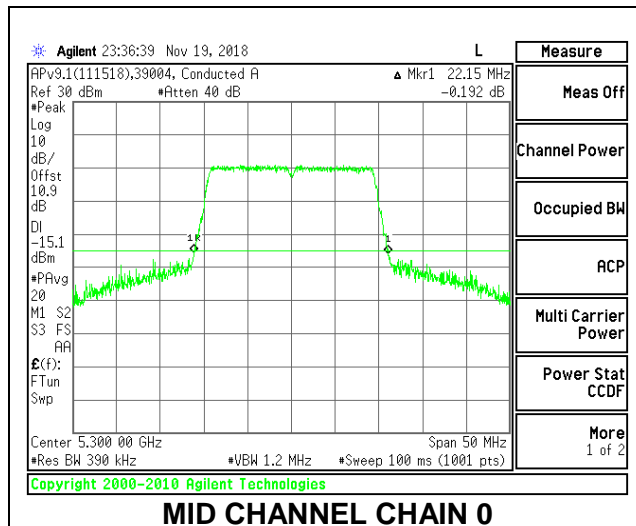

MID CHANNEL