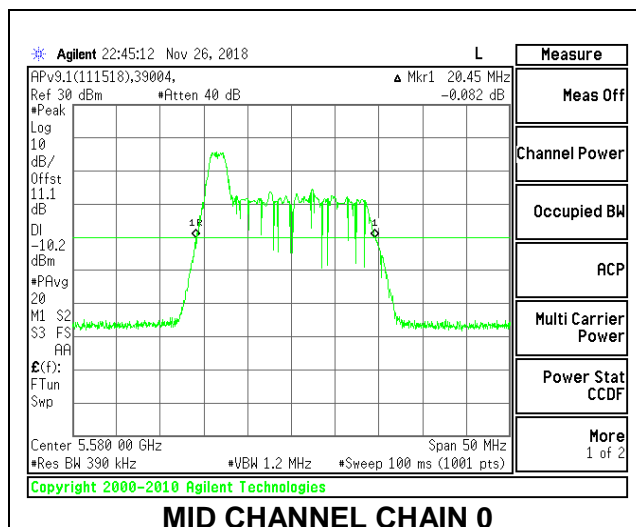

MID CHANNEL