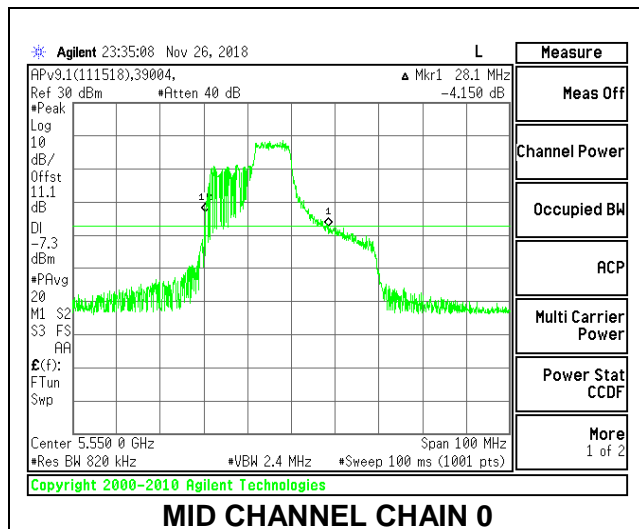

MID CHANNEL