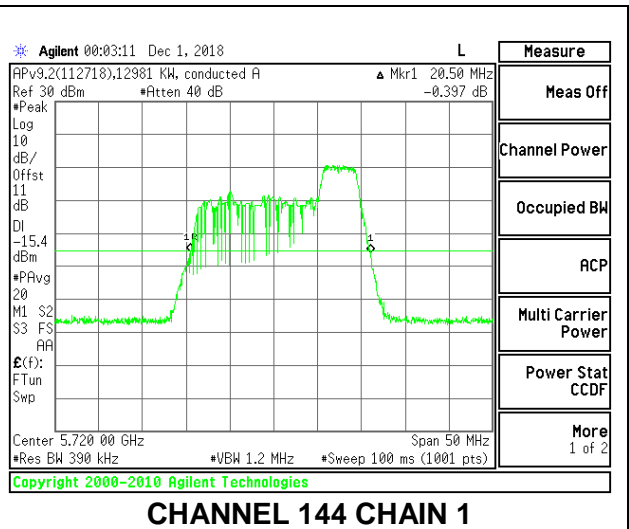

LOW CHANNEL

MID CHANNEL

HIGH CHANNEL

CHANNEL 144

2TX Antenna 1 + Antenna 2 OFDMA MODE – 26-Tones, RU Index 0

Channel	Frequency (MHz)	26 dB Bandwidth Chain 0 (MHz)	26 dB Bandwidth Chain 1 (MHz)
Low	5500	20.40	20.00
Mid	5580	20.45	19.80
High	5700	20.45	19.95
144	5720	20.6	19.90