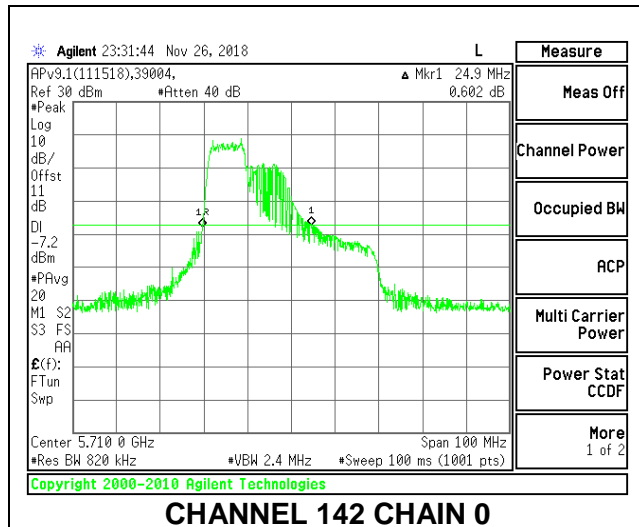

LOW CHANNEL

MID CHANNEL

HIGH CHANNEL

CHANNEL 142

2TX Antenna 1 + Antenna 2 OFDMA MODE – 106-Tones, RU Index 54

Channel	Frequency (MHz)	26 dB Bandwidth Chain 0 (MHz)	26 dB Bandwidth Chain 1 (MHz)
Low	5510	28.40	27.10
Mid	5550	28.10	25.80
High	5670	27.90	27.70
142	5710	28.00	27.60