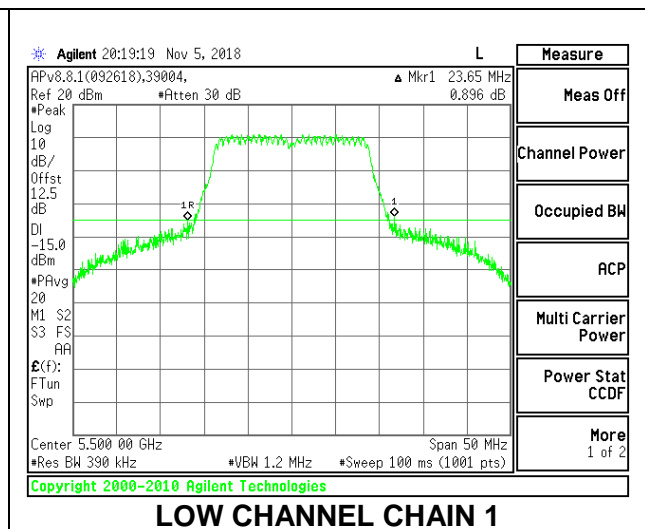

8.2.16. 802.11n HT20 MODE IN THE 5.6 GHz BAND

2TX Antenna 1 + Antenna 2 CDD MODE

Channel	Frequency (MHz)	26 dB Bandwidth	
		Chain 0 (MHz)	Chain 1 (MHz)
Low	5500	22.55	23.65
Mid	5580	22.90	26.55
High	5700	23.95	28.30
144	5720	23.90	28.90

LOW CHANNEL