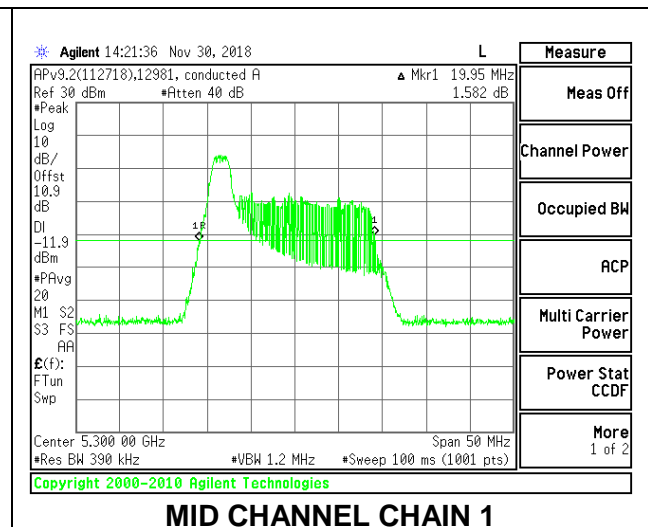

LOW CHANNEL

LOW CHANNEL CHAIN 0

LOW CHANNEL CHAIN 1

MID CHANNEL

MID CHANNEL CHAIN 0

MID CHANNEL CHAIN 1

HIGH CHANNEL

2TX Antenna 1 + Antenna 2 OFDMA MODE – 26-Tones, RU Index 0

Channel	Frequency (MHz)	26 dB Bandwidth Chain 0 (MHz)	26 dB Bandwidth Chain 1 (MHz)
Low	5260	20.50	20.05
Mid	5300	20.50	19.95
High	5320	20.45	19.80

LOW CHANNEL

MID CHANNEL

HIGH CHANNEL

2TX Antenna 1 + Antenna 2 OFDMA MODE – 26-Tones, RU Index 4