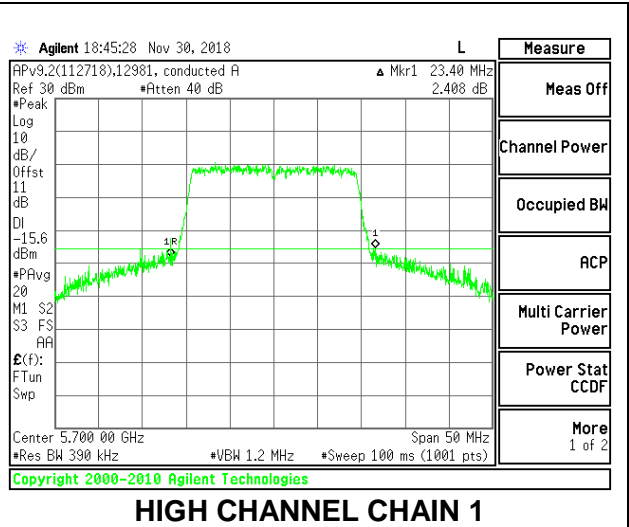

HIGH CHANNEL