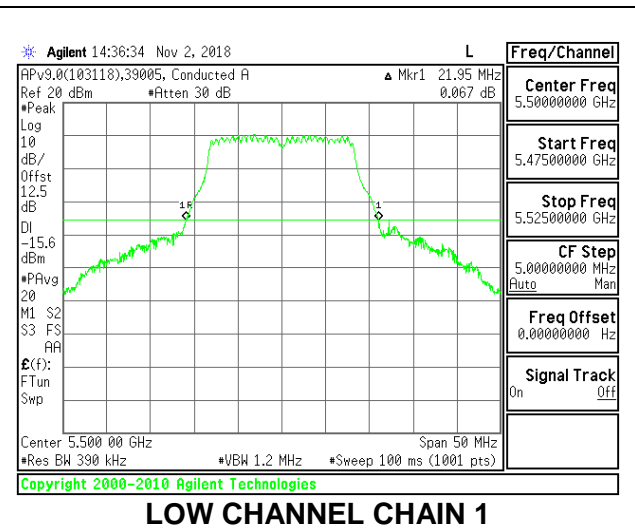

8.2.15. 802.11a MODE IN THE 5.6 GHz BAND

2TX Antenna 1 + Antenna 2 CDD MODE

Channel	Frequency (MHz)	26 dB Bandwidth	
		Chain 0 (MHz)	Chain 1 (MHz)
Low	5500	21.85	21.95
Mid	5580	21.85	24.30
High	5700	22.05	25.30
144	5720	21.75	25.75

LOW CHANNEL