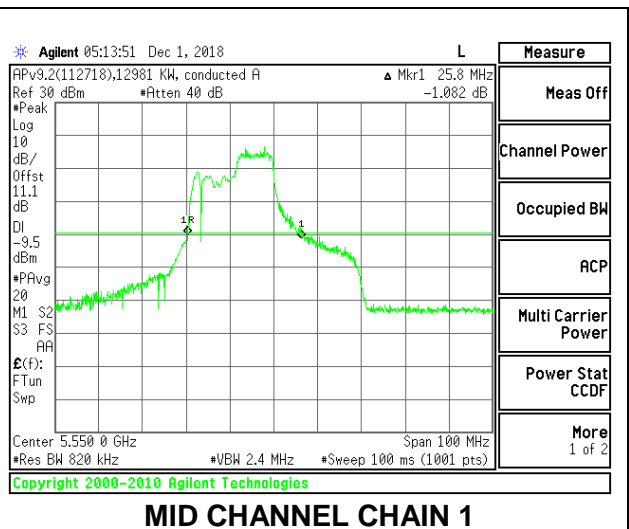

MID CHANNEL