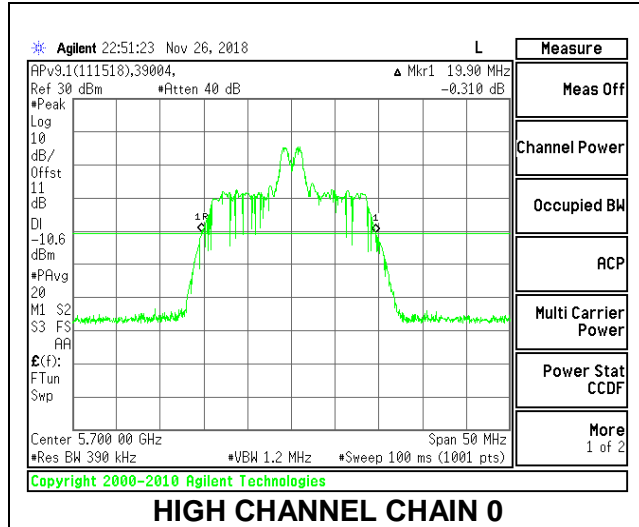

HIGH CHANNEL