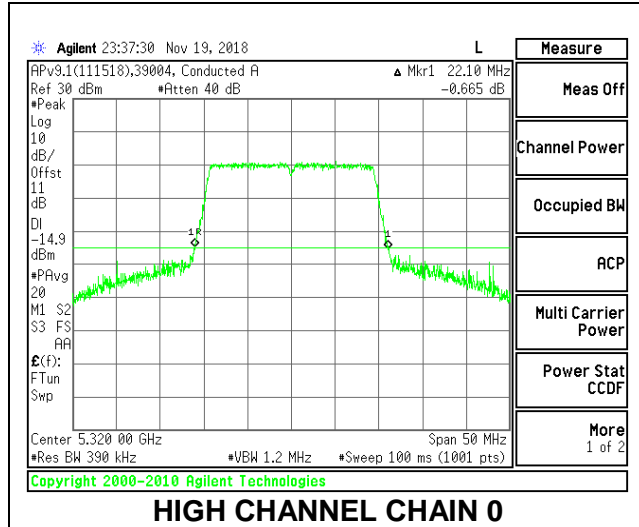

HIGH CHANNEL