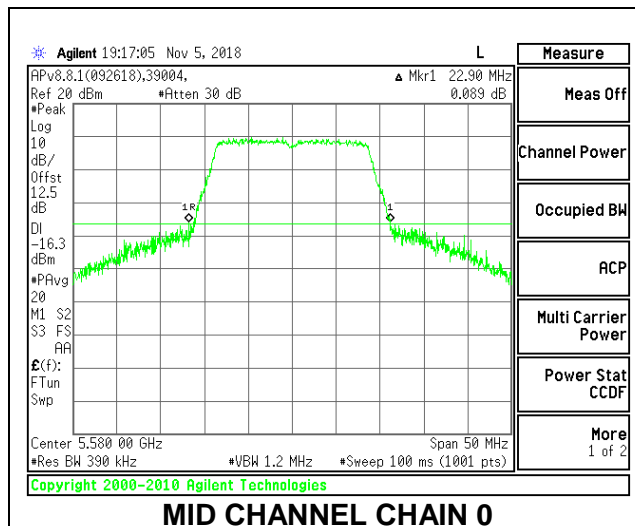

MID CHANNEL