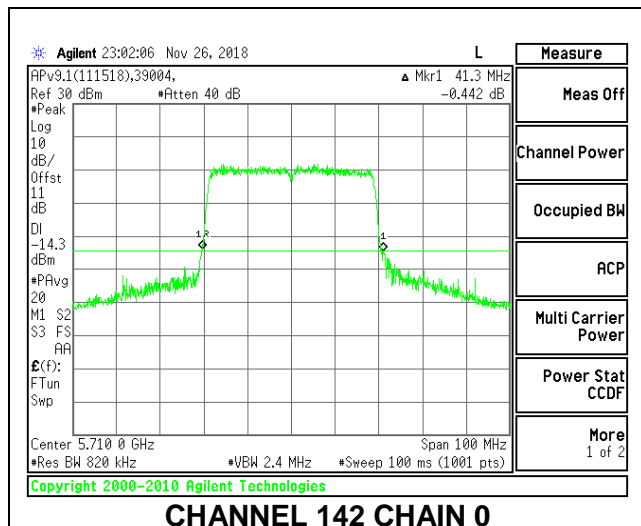

LOW CHANNEL

MID CHANNEL

HIGH CHANNEL

CHANNEL 142

2TX Antenna 1 + Antenna 2 OFDMA MODE – 242-Tones, RU Index 61

Channel	Frequency (MHz)	26 dB Bandwidth Chain 0 (MHz)	26 dB Bandwidth Chain 1 (MHz)
Low	5510	34.90	30.60
Mid	5550	34.40	31.80
High	5670	33.60	33.10
142	5710	33.10	33.70