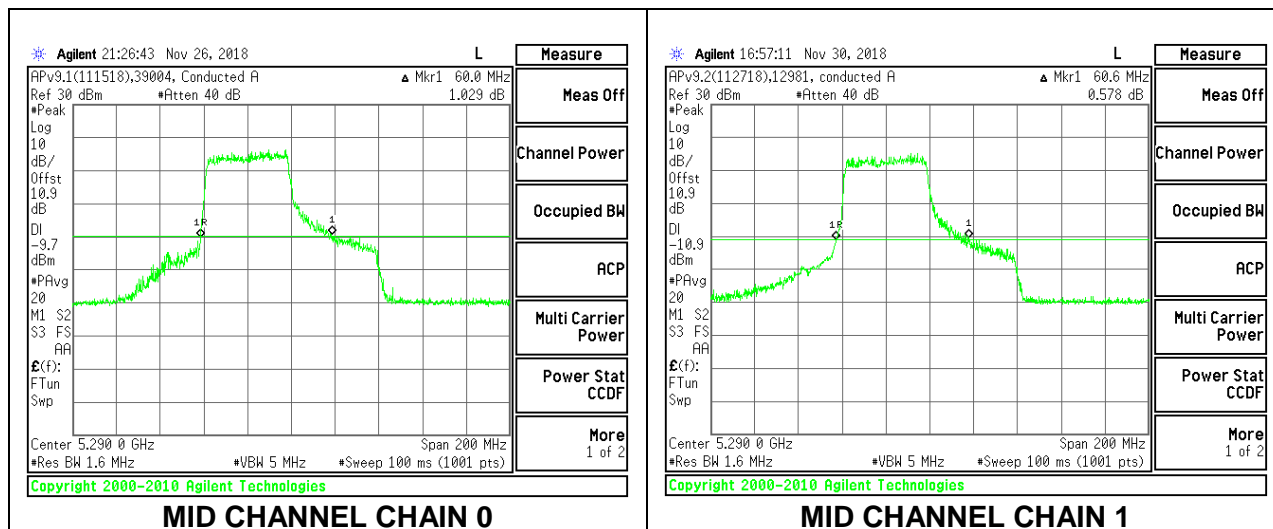

2TX Antenna 1 + Antenna 2 OFDMA MODE – 484-Tones, RU Index 65

Channel	Frequency (MHz)	26 dB Bandwidth Chain 0 (MHz)	26 dB Bandwidth Chain 1 (MHz)
Mid	5290	60.00	60.60

MID CHANNEL