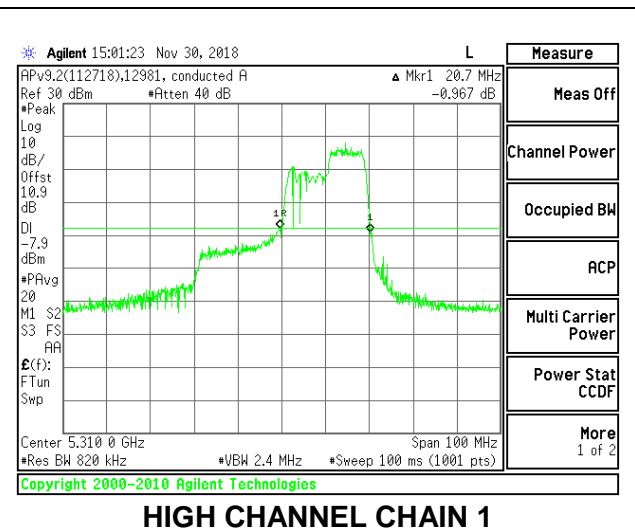

HIGH CHANNEL