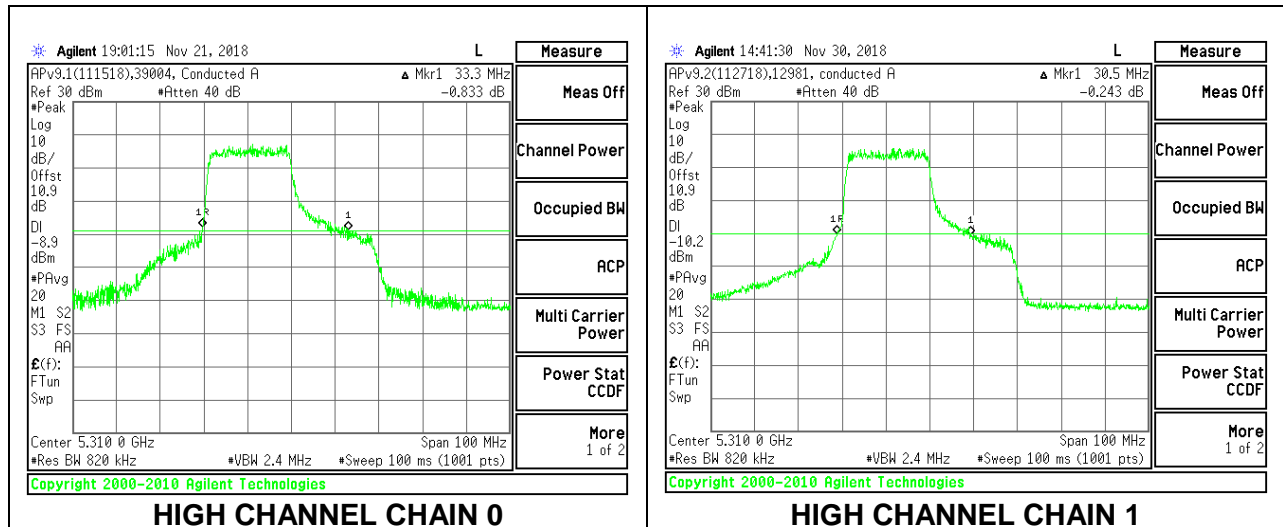

HIGH CHANNEL