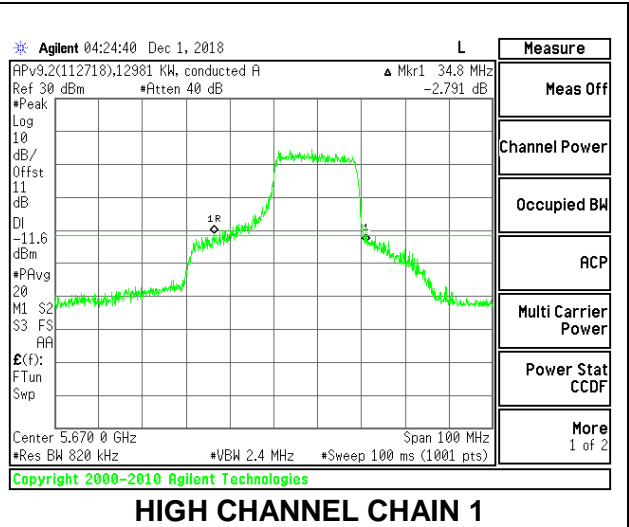

HIGH CHANNEL