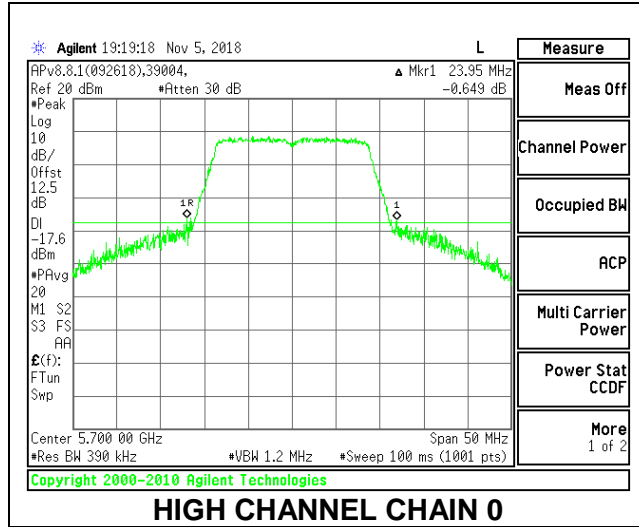

HIGH CHANNEL