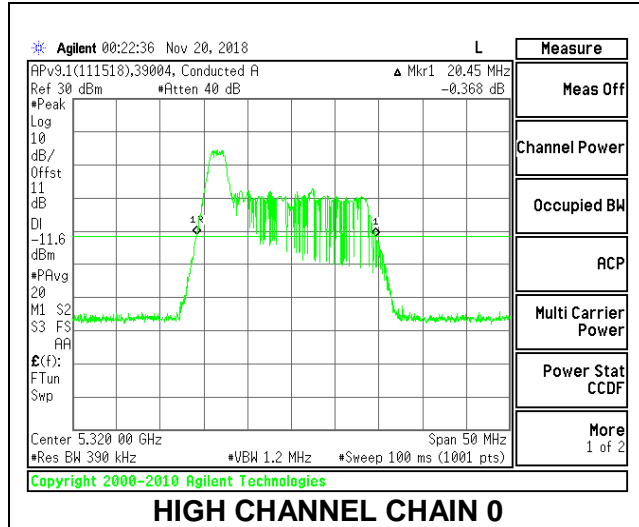

Channel	Frequency (MHz)	26 dB Bandwidth Chain 0 (MHz)	26 dB Bandwidth Chain 1 (MHz)
Low	5260	20.50	20.05
Mid	5300	20.50	19.95
High	5320	20.45	19.80

LOW CHANNEL

MID CHANNEL

HIGH CHANNEL

2TX Antenna 1 + Antenna 2 OFDMA MODE – 26-Tones, RU Index 4