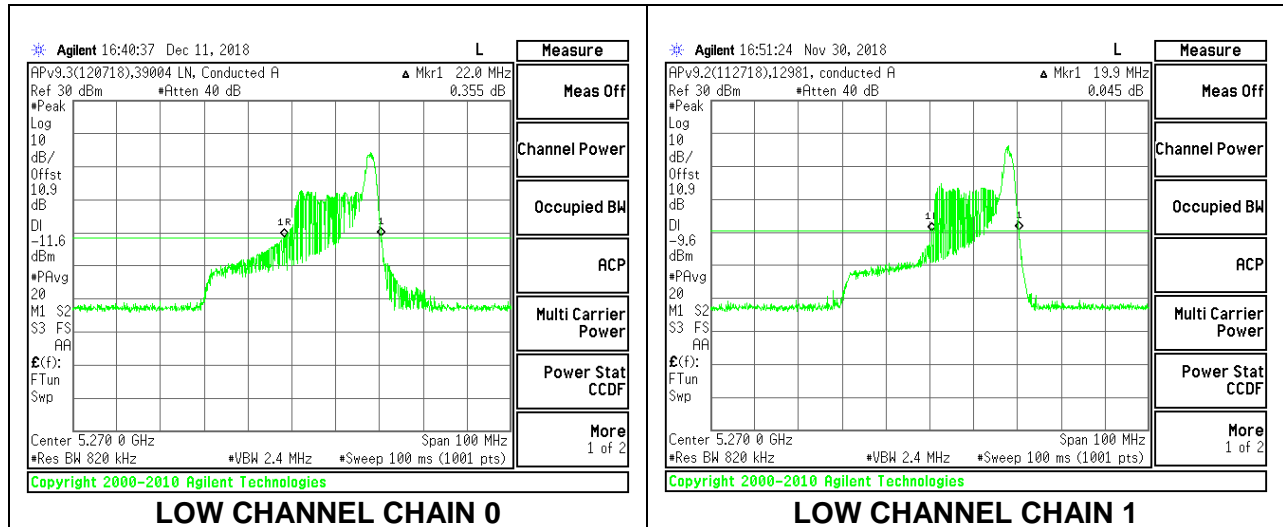

LOW CHANNEL

HIGH CHANNEL

2TX Antenna 1 + Antenna 2 OFDMA MODE – 26-Tones, RU Index 17

Channel	Frequency (MHz)	26 dB Bandwidth Chain 0 (MHz)	26 dB Bandwidth Chain 1 (MHz)
Low	5270	22.00	19.90
High	5310	21.40	19.90

LOW CHANNEL

HIGH CHANNEL

8.2.14. 802.11ax HE80 MODE IN THE 5.3 GHz BAND

2TX Antenna 1 + Antenna 2 OFDMA MODE – 996-Tones, RU Index 67

Channel	Frequency (MHz)	26 dB Bandwidth Chain 0 (MHz)	26 dB Bandwidth Chain 1 (MHz)
Mid	5290	84.20	84.80