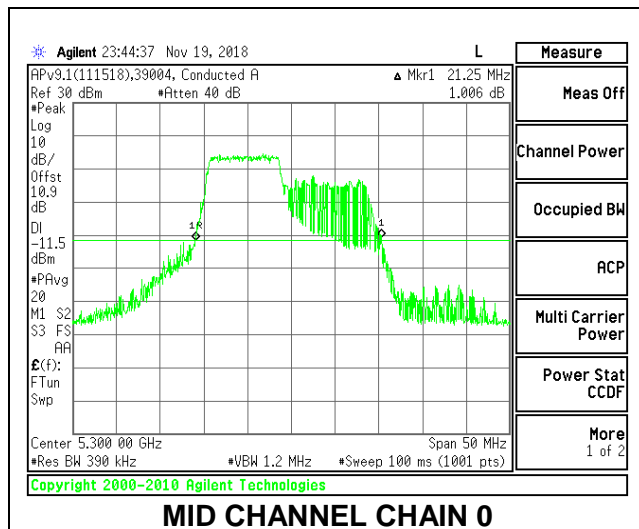

MID CHANNEL