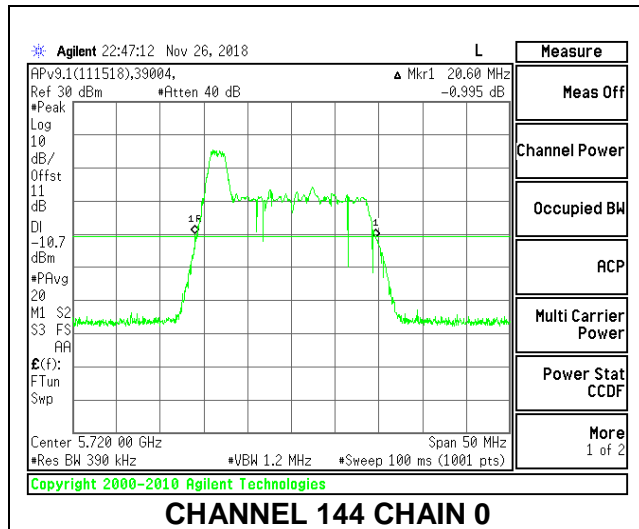

LOW CHANNEL

MID CHANNEL

HIGH CHANNEL

CHANNEL 144

2TX Antenna 1 + Antenna 2 OFDMA MODE – 26-Tones, RU Index 4

Channel	Frequency (MHz)	26 dB Bandwidth Chain 0 (MHz)	26 dB Bandwidth Chain 1 (MHz)
Low	5500	19.90	18.30
Mid	5580	19.85	18.40
High	5700	19.90	18.45
144	5720	19.9	18.45