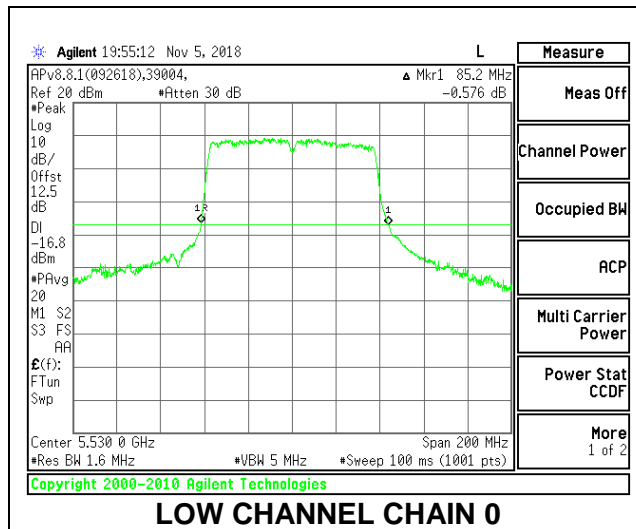

8.2.18. 802.11ac VHT80 MODE IN THE 5.6 GHz BAND

2TX Antenna 1 + Antenna 2 CDD MODE

Channel	Frequency (MHz)	26 dB Bandwidth	
		Chain 0 (MHz)	Chain 1 (MHz)
Low	5530	85.20	85.60
High	5610	85.40	85.80
138	5690	85.60	84.60

LOW CHANNEL