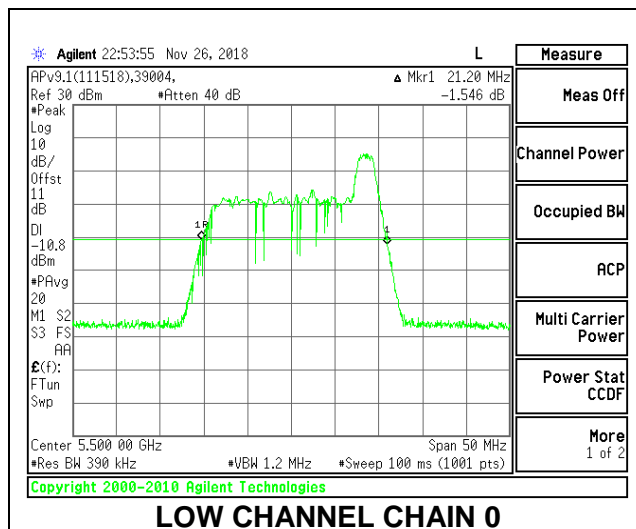

LOW CHANNEL

MID CHANNEL

HIGH CHANNEL

CHANNEL 144

8.2.20. 802.11ax HE40 MODE IN THE 5.6 GHz BAND

2TX Antenna 1 + Antenna 2 OFDMA MODE – 484-Tones, RU Index 65

Channel	Frequency (MHz)	26 dB Bandwidth Chain 0 (MHz)	26 dB Bandwidth Chain 1 (MHz)
Low	5510	41.80	41.70
Mid	5550	41.00	41.50
High	5670	41.20	41.30
142	5710	41.30	41.30