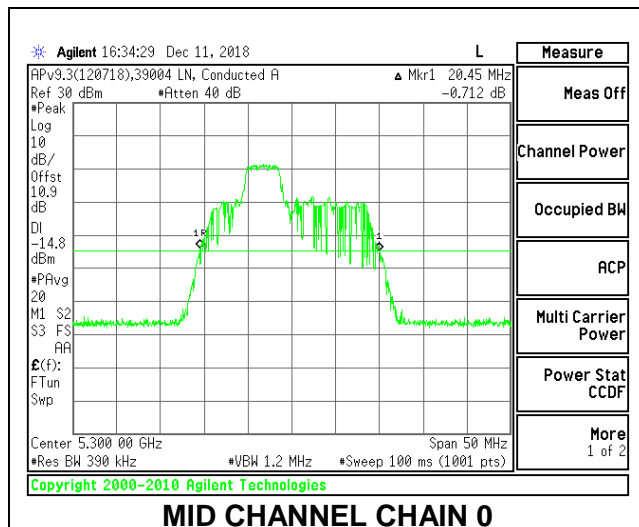

MID CHANNEL