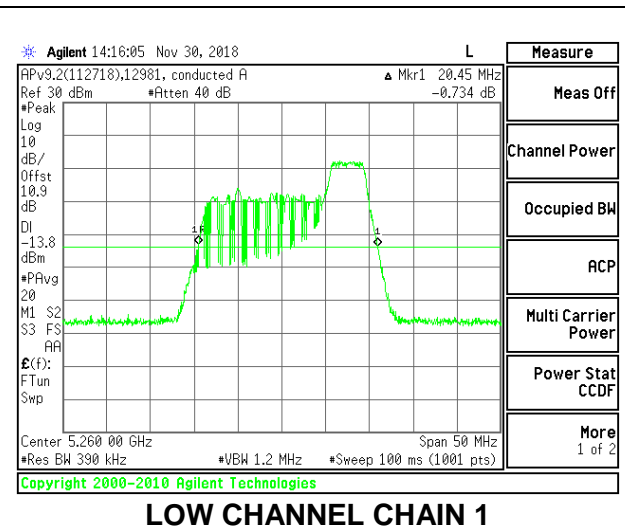

LOW CHANNEL CHAIN 1

MID CHANNEL