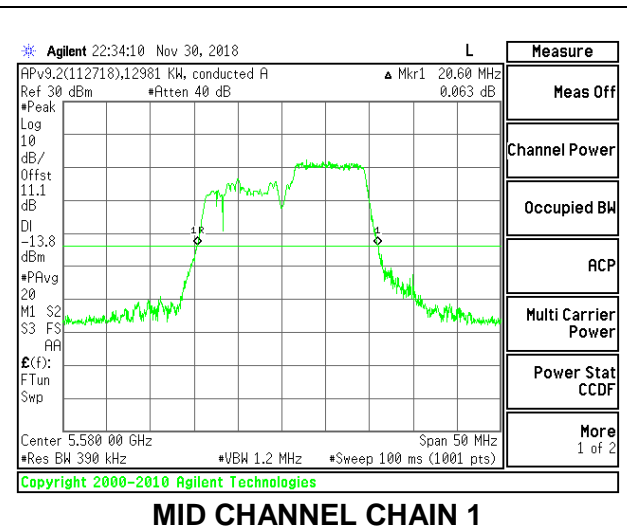

MID CHANNEL