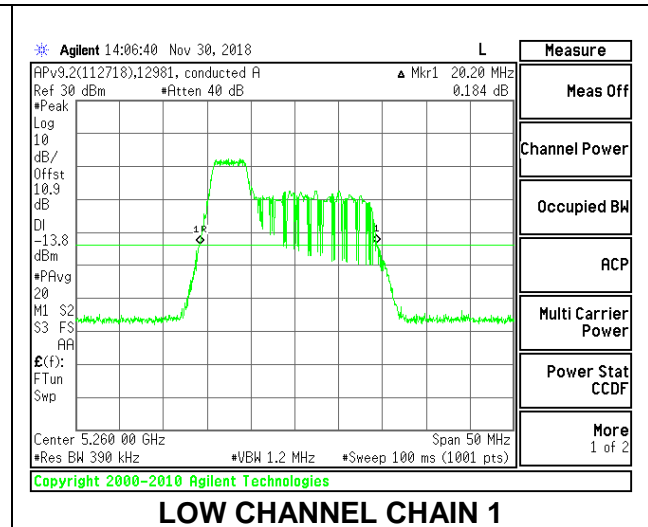

2TX Antenna 1 + Antenna 2 OFDMA MODE – 52-Tones, RU Index 37

Channel	Frequency (MHz)	26 dB Bandwidth Chain 0 (MHz)	26 dB Bandwidth Chain 1 (MHz)
Low	5260	20.70	20.20
Mid	5300	20.90	20.15
High	5320	20.95	20.10

LOW CHANNEL