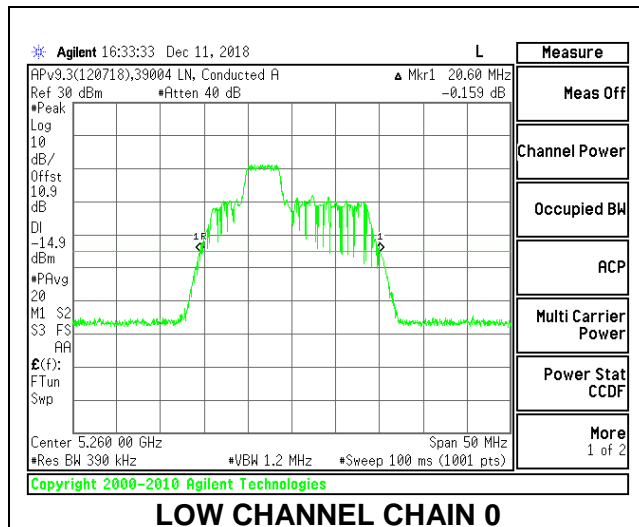

2TX Antenna 1 + Antenna 2 OFDMA MODE – 52-Tones, RU Index 38

Channel	Frequency (MHz)	26 dB Bandwidth Chain 0 (MHz)	26 dB Bandwidth Chain 1 (MHz)
Low	5260	20.60	19.50
Mid	5300	20.45	19.15
High	5320	20.50	19.15

LOW CHANNEL