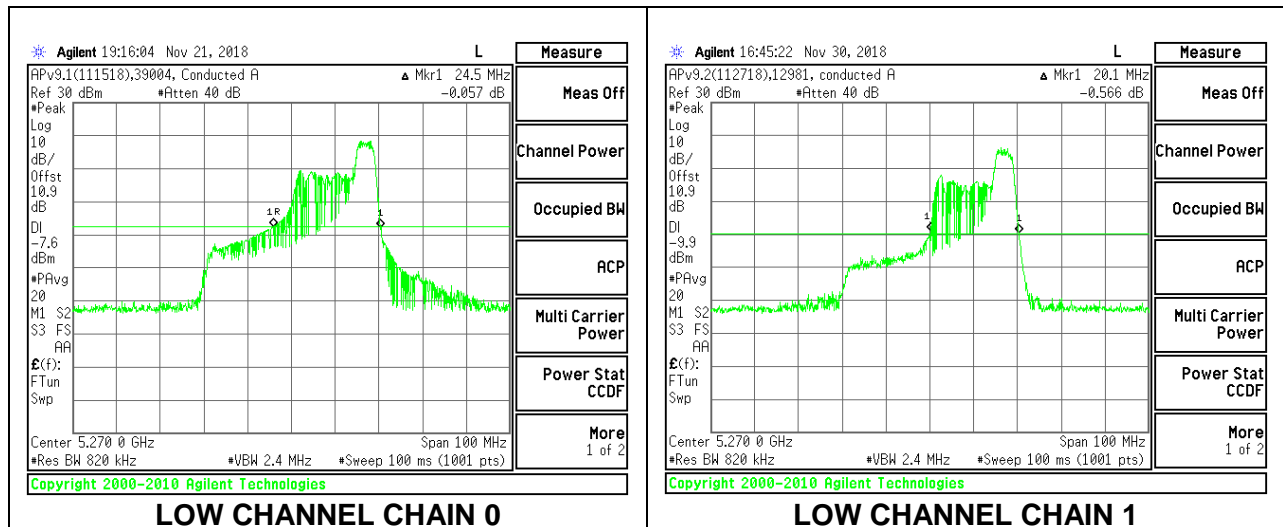

2TX Antenna 1 + Antenna 2 OFDMA MODE – 52-Tones, RU Index 44

Channel	Frequency (MHz)	26 dB Bandwidth Chain 0 (MHz)	26 dB Bandwidth Chain 1 (MHz)
Low	5270	24.50	20.10
High	5310	24.30	20.00

LOW CHANNEL