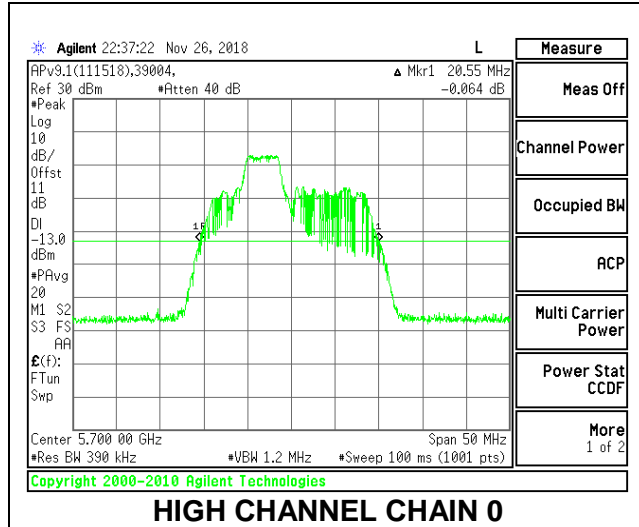

HIGH CHANNEL