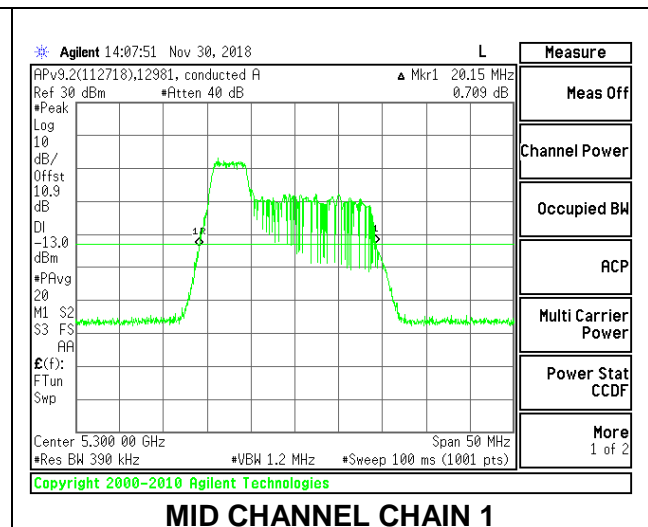

MID CHANNEL