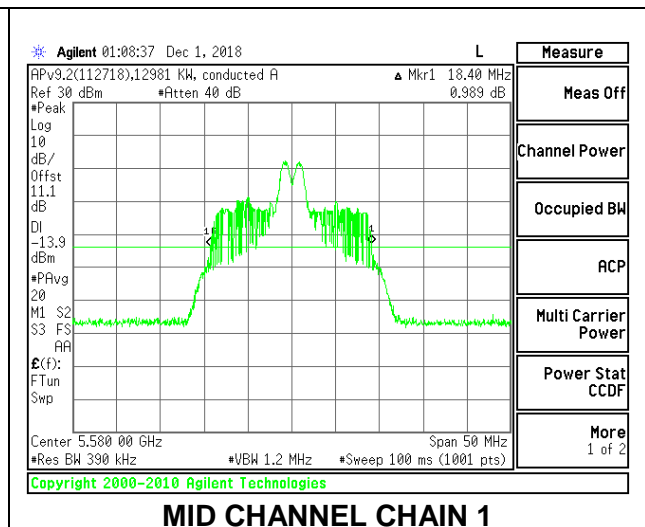

MID CHANNEL