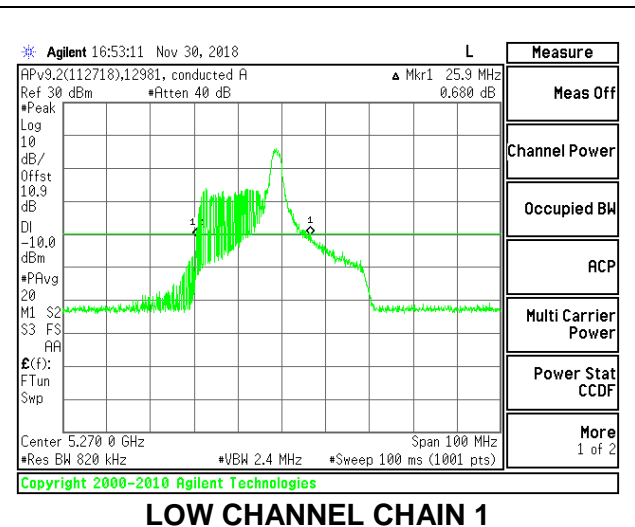

2TX Antenna 1 + Antenna 2 OFDMA MODE – 26-Tones, RU Index 8

Channel	Frequency (MHz)	26 dB Bandwidth Chain 0 (MHz)	26 dB Bandwidth Chain 1 (MHz)
Low	5270	25.60	25.90
High	5310	25.00	24.50

LOW CHANNEL