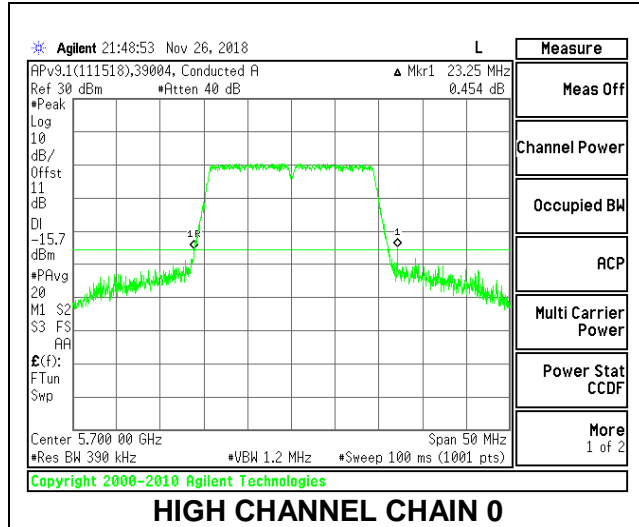

HIGH CHANNEL