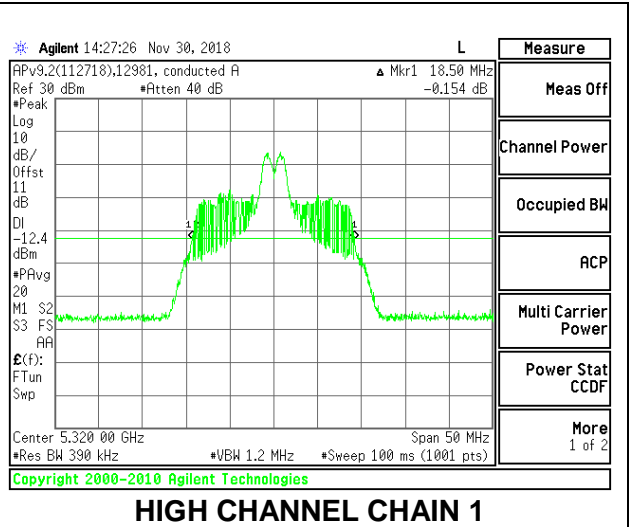

Channel	Frequency (MHz)	26 dB Bandwidth Chain 0 (MHz)	26 dB Bandwidth Chain 1 (MHz)
Low	5260	19.80	18.50
Mid	5300	19.65	18.35
High	5320	19.80	18.50

LOW CHANNEL

MID CHANNEL

HIGH CHANNEL

2TX Antenna 1 + Antenna 2 OFDMA MODE – 26-Tones, RU Index 8

Channel	Frequency (MHz)	26 dB Bandwidth Chain 0 (MHz)	26 dB Bandwidth Chain 1 (MHz)
Low	5260	21.05	20.25
Mid	5300	20.90	20.20
High	5320	21.10	20.15

LOW CHANNEL

MID CHANNEL

HIGH CHANNEL

8.2.13. 802.11ax HE40 MODE IN THE 5.3 GHz BAND