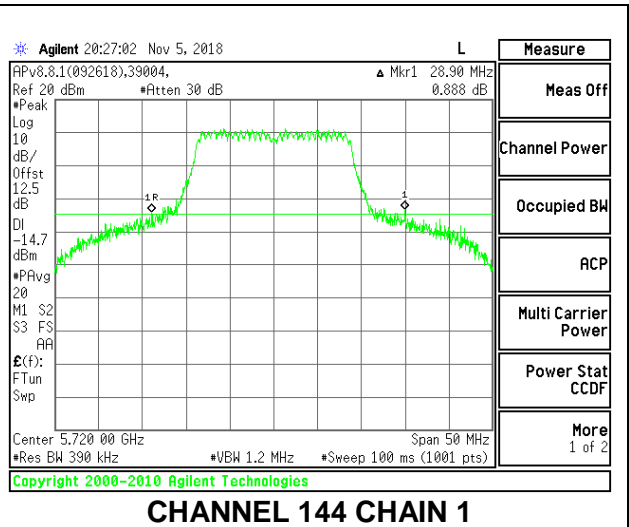

LOW CHANNEL

MID CHANNEL

HIGH CHANNEL

CHANNEL 144

8.2.17. 802.11n HT40 MODE IN THE 5.6 GHz BAND

2TX Antenna 1 + Antenna 2 CDD MODE

Channel	Frequency (MHz)	26 dB Bandwidth Chain 0 (MHz)	26 dB Bandwidth Chain 1 (MHz)
Low	5510	44.10	42.30
Mid	5550	43.40	42.10
High	5670	42.80	53.60
142	5710	43.40	51.10