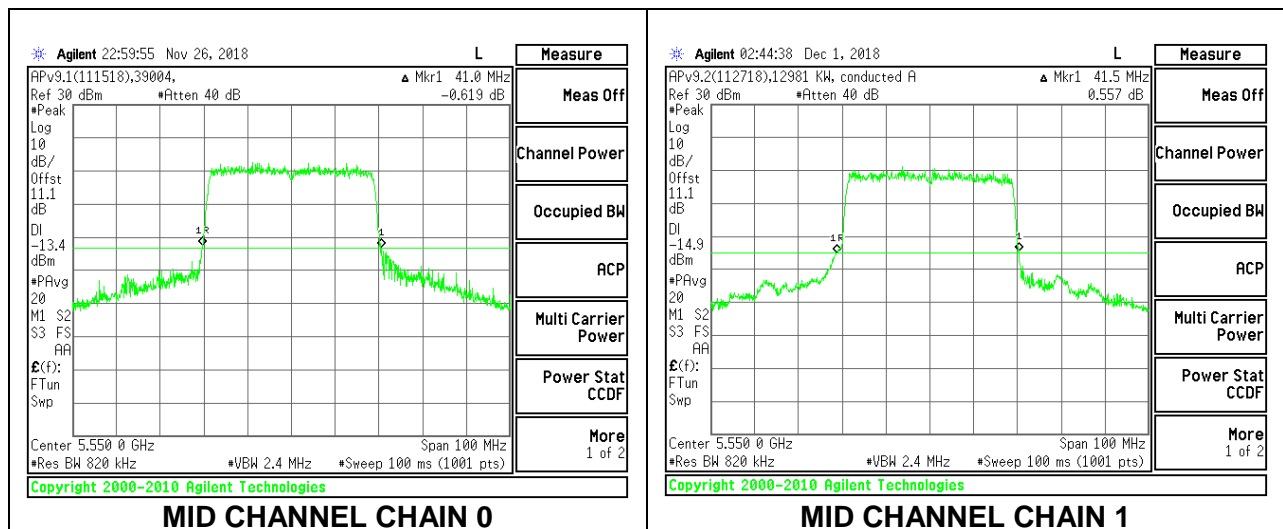

MID CHANNEL