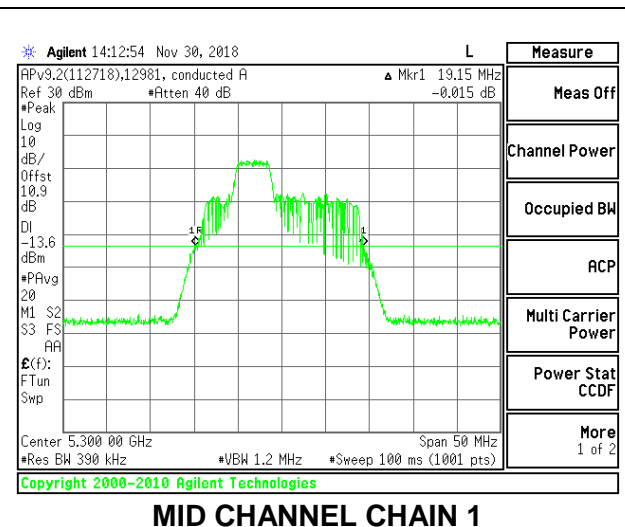

MID CHANNEL