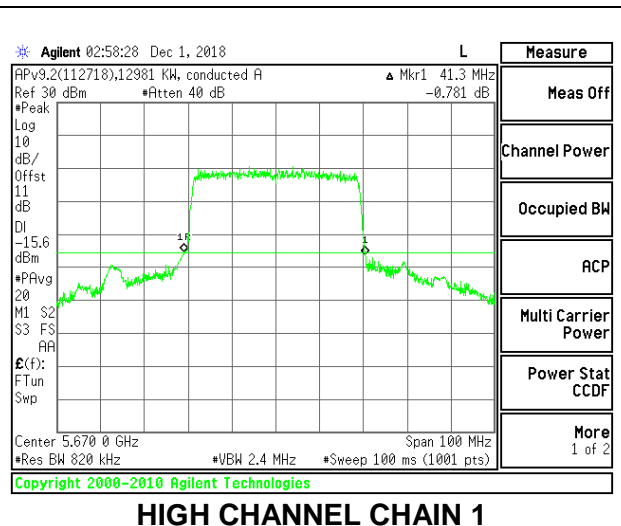

HIGH CHANNEL