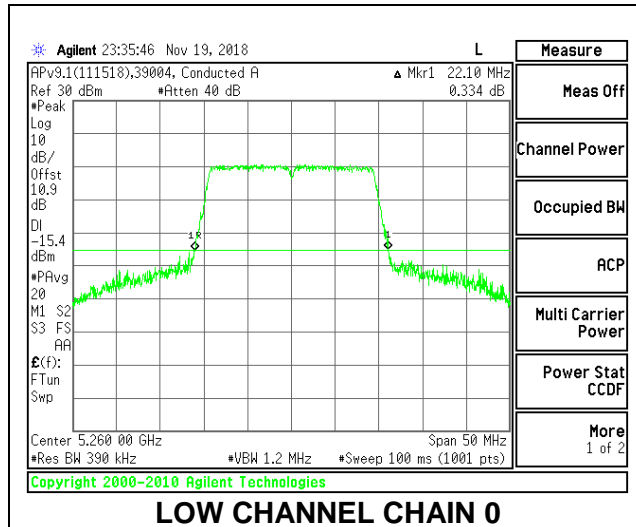

8.2.12. 802.11ax HE20 MODE IN THE 5.3 GHz BAND

2TX Antenna 1 + Antenna 2 OFDMA MODE – 242-Tones, RU Index 61

Channel	Frequency (MHz)	26 dB Bandwidth Chain 0 (MHz)	26 dB Bandwidth Chain 1 (MHz)
Low	5260	22.10	22.00
Mid	5300	22.15	21.95
High	5320	22.10	21.95

LOW CHANNEL