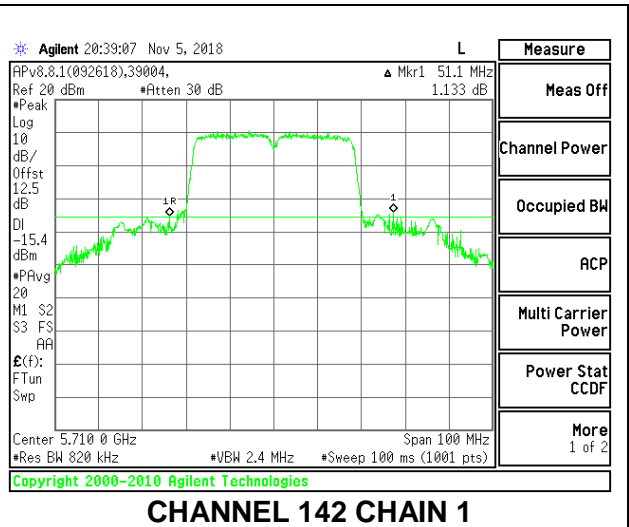

LOW CHANNEL

MID CHANNEL

HIGH CHANNEL

CHANNEL 142

8.2.18. 802.11ac VHT80 MODE IN THE 5.6 GHz BAND

2TX Antenna 1 + Antenna 2 CDD MODE

Channel	Frequency (MHz)	26 dB Bandwidth	
		Chain 0 (MHz)	Chain 1 (MHz)
Low	5530	85.20	85.60
High	5610	85.40	85.80
138	5690	85.60	84.60