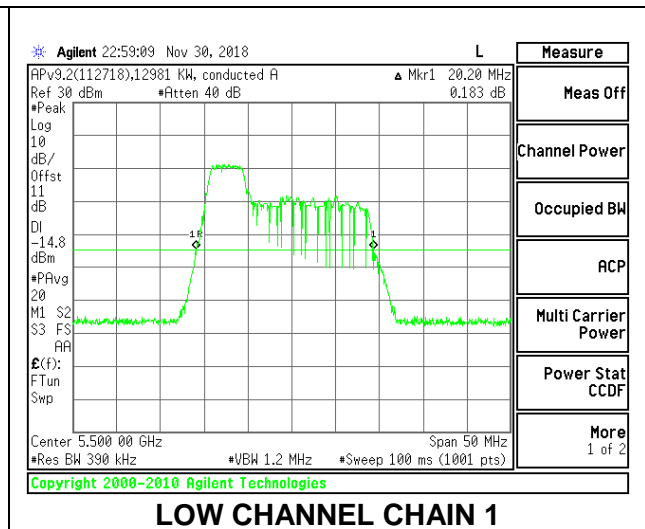

2TX Antenna 1 + Antenna 2 OFDMA MODE – 52-Tones, RU Index 37

Channel	Frequency (MHz)	26 dB Bandwidth Chain 0 (MHz)	26 dB Bandwidth Chain 1 (MHz)
Low	5500	21.00	20.20
Mid	5580	20.90	20.25
High	5700	20.95	20.10
144	5720	20.95	20.25

LOW CHANNEL