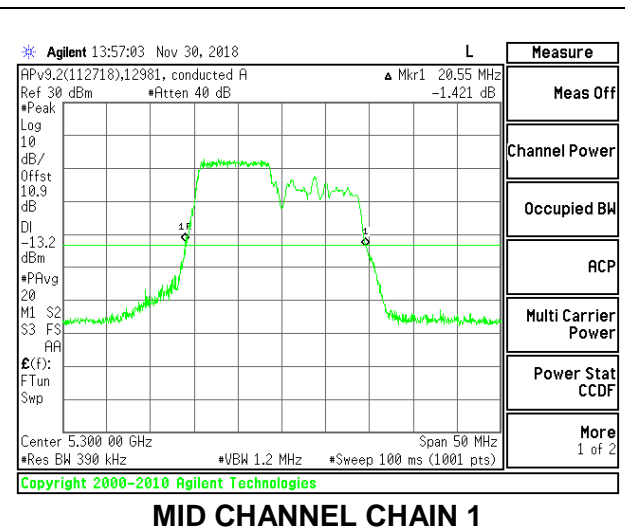

LOW CHANNEL

MID CHANNEL

HIGH CHANNEL

2TX Antenna 1 + Antenna 2 OFDMA MODE – 106-Tones, RU Index 53

Channel	Frequency (MHz)	26 dB Bandwidth Chain 0 (MHz)	26 dB Bandwidth Chain 1 (MHz)
Low	5260	21.40	20.40
Mid	5300	21.25	20.55
High	5320	21.60	20.55

LOW CHANNEL

MID CHANNEL

HIGH CHANNEL

2TX Antenna 1 + Antenna 2 OFDMA MODE – 106-Tones, RU Index 54

Channel	Frequency (MHz)	26 dB Bandwidth Chain 0 (MHz)	26 dB Bandwidth Chain 1 (MHz)
Low	5260	23.45	20.75
Mid	5300	22.70	20.75
High	5320	22.00	20.70