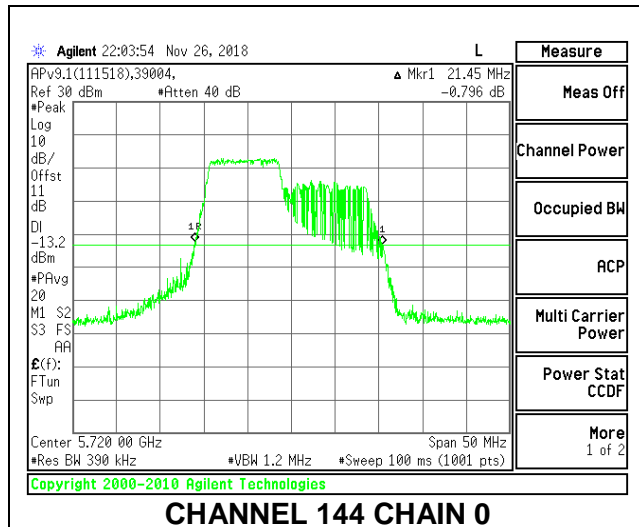

LOW CHANNEL

MID CHANNEL

HIGH CHANNEL

CHANNEL 144

2TX Antenna 1 + Antenna 2 OFDMA MODE – 106-Tones, RU Index 54

Channel	Frequency (MHz)	26 dB Bandwidth Chain 0 (MHz)	26 dB Bandwidth Chain 1 (MHz)
Low	5500	21.70	20.70
Mid	5580	21.90	20.60
High	5700	21.90	20.65
144	5720	21.85	20.65