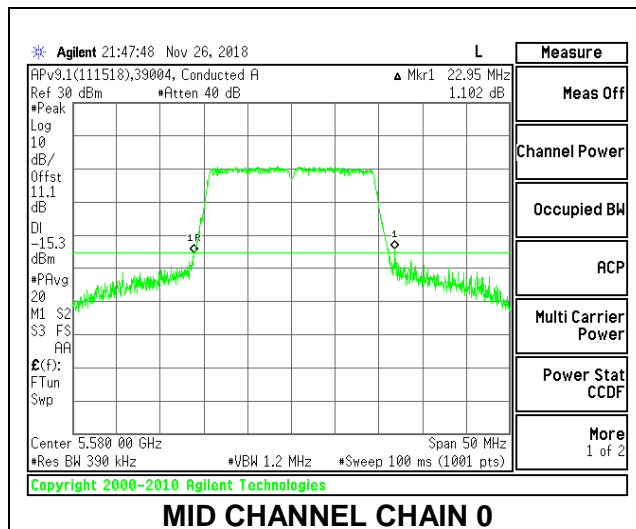

MID CHANNEL