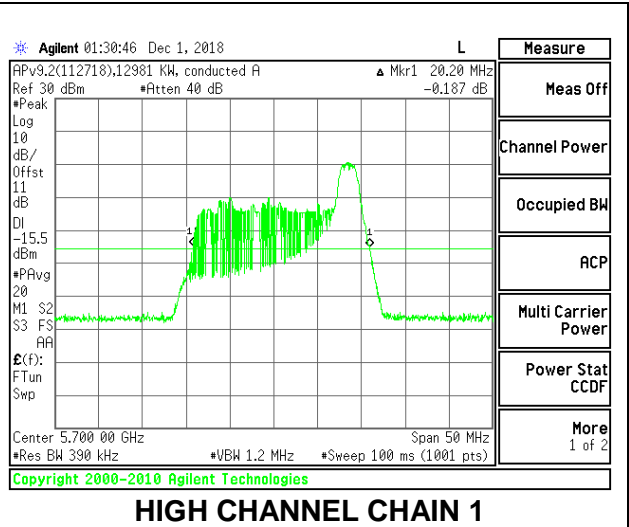

LOW CHANNEL

MID CHANNEL

HIGH CHANNEL

CHANNEL 144

8.2.20. 802.11ax HE40 MODE IN THE 5.6 GHz BAND

2TX Antenna 1 + Antenna 2 OFDMA MODE – 484-Tones, RU Index 65

Channel	Frequency (MHz)	26 dB Bandwidth Chain 0 (MHz)	26 dB Bandwidth Chain 1 (MHz)
Low	5510	41.80	41.70
Mid	5550	41.00	41.50
High	5670	41.20	41.30
142	5710	41.30	41.30