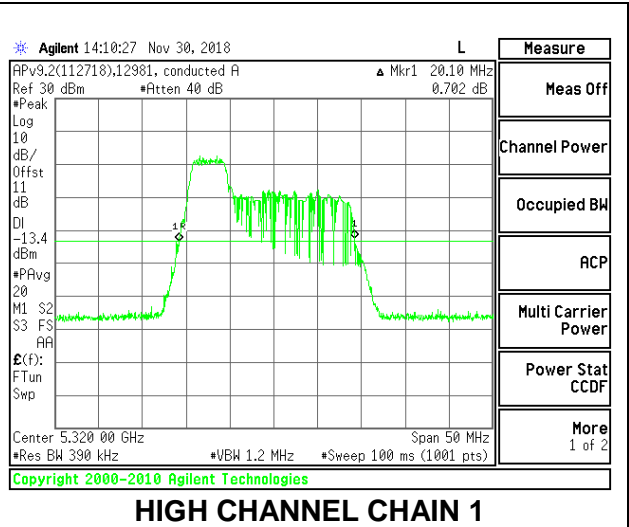

HIGH CHANNEL