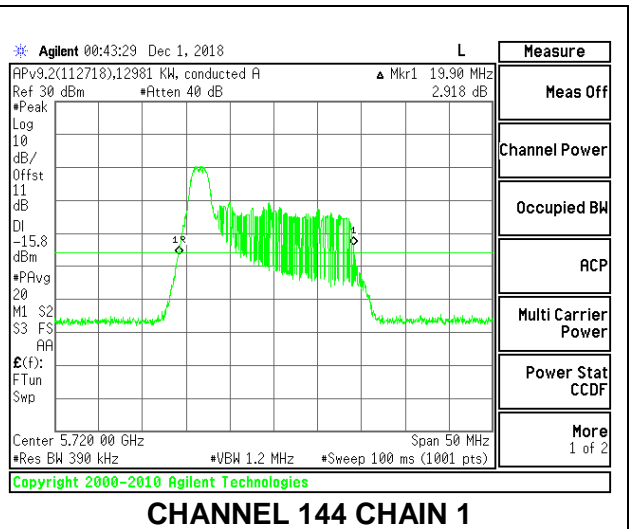

LOW CHANNEL

MID CHANNEL

HIGH CHANNEL

CHANNEL 144

2TX Antenna 1 + Antenna 2 OFDMA MODE – 26-Tones, RU Index 4

Channel	Frequency (MHz)	26 dB Bandwidth Chain 0 (MHz)	26 dB Bandwidth Chain 1 (MHz)
Low	5500	19.90	18.30
Mid	5580	19.85	18.40
High	5700	19.90	18.45
144	5720	19.9	18.45