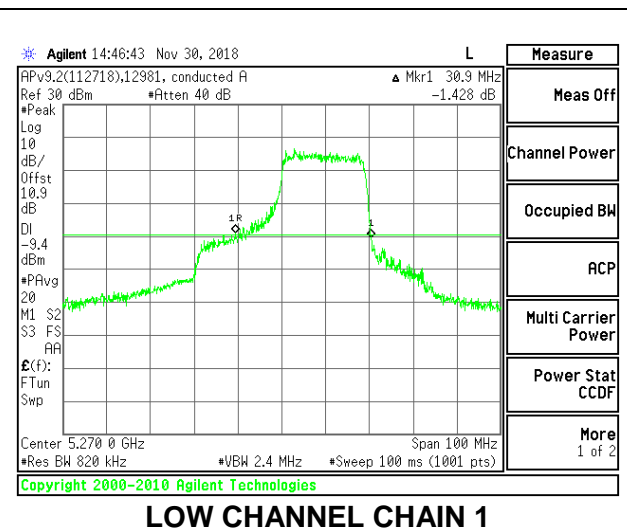

2TX Antenna 1 + Antenna 2 OFDMA MODE – 242-Tones, RU Index 62

Channel	Frequency (MHz)	26 dB Bandwidth Chain 0 (MHz)	26 dB Bandwidth Chain 1 (MHz)
Low	5270	41.60	30.90
High	5310	37.70	33.80

LOW CHANNEL