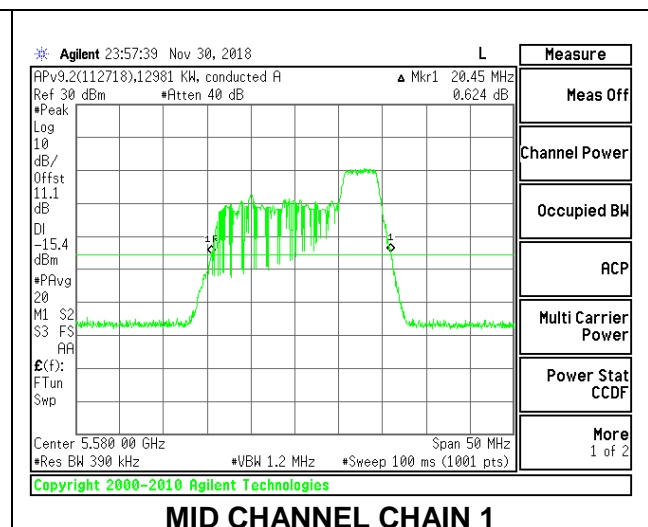

MID CHANNEL