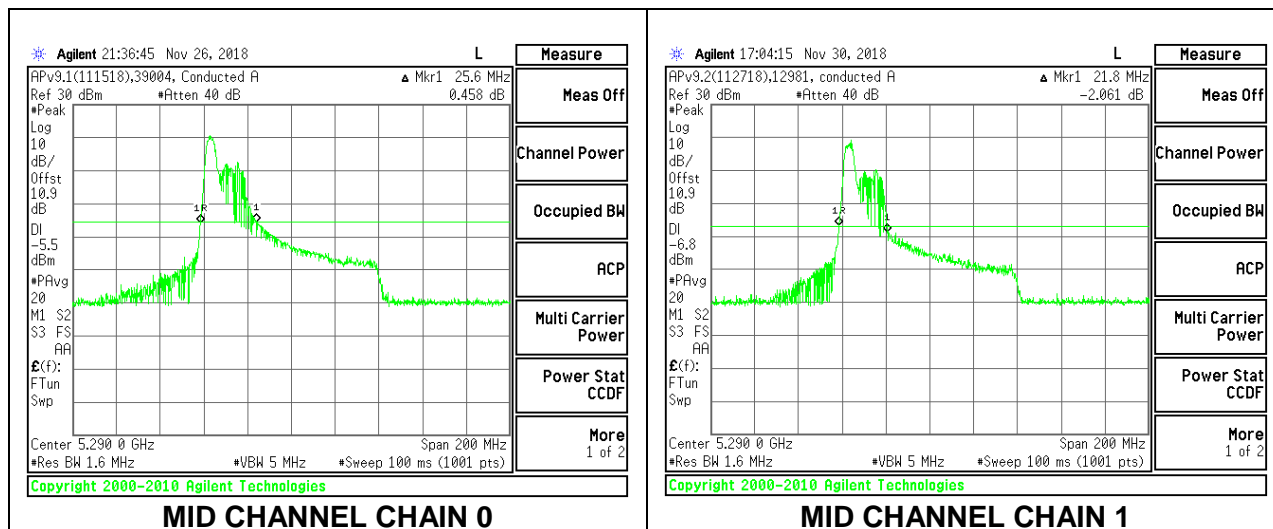

2TX Antenna 1 + Antenna 2 OFDMA MODE – 52-Tones, RU Index 37

Channel	Frequency (MHz)	26 dB Bandwidth Chain 0 (MHz)	26 dB Bandwidth Chain 1 (MHz)
Mid	5290	25.60	21.80

MID CHANNEL