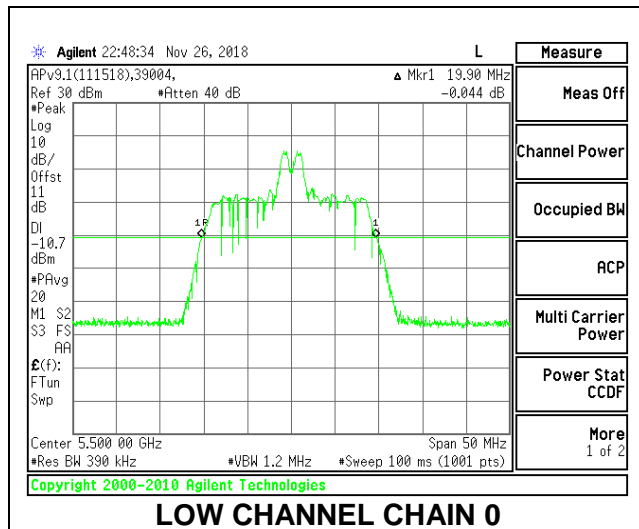

2TX Antenna 1 + Antenna 2 OFDMA MODE – 26-Tones, RU Index 4

Channel	Frequency (MHz)	26 dB Bandwidth Chain 0 (MHz)	26 dB Bandwidth Chain 1 (MHz)
Low	5500	19.90	18.30
Mid	5580	19.85	18.40
High	5700	19.90	18.45
144	5720	19.9	18.45

LOW CHANNEL