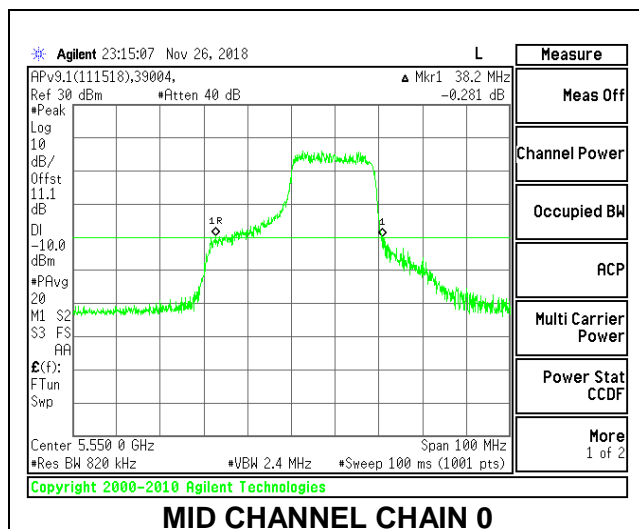

MID CHANNEL