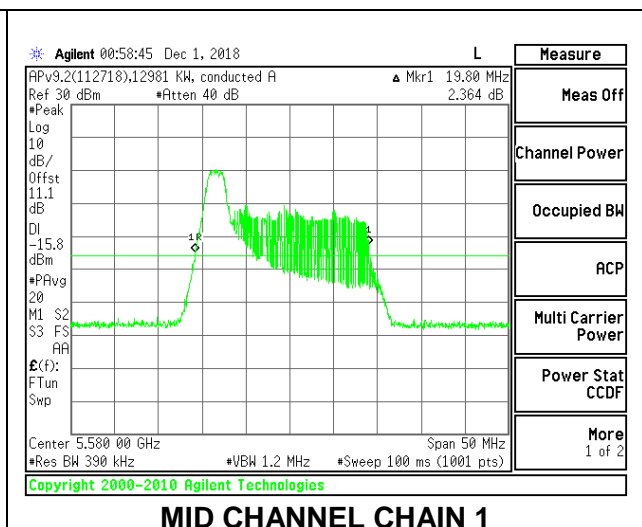

MID CHANNEL