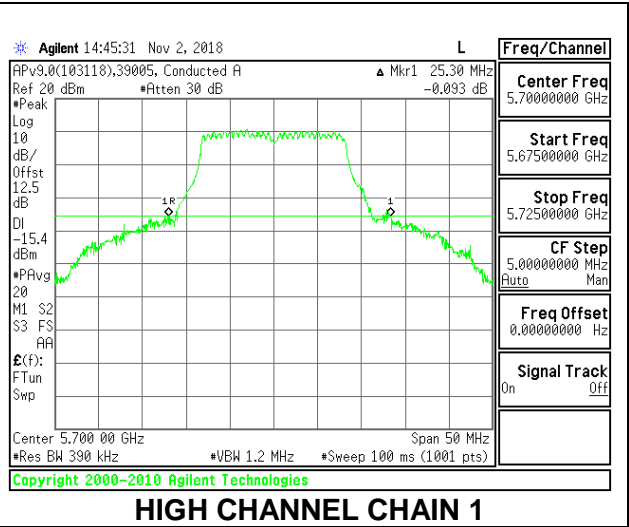

HIGH CHANNEL