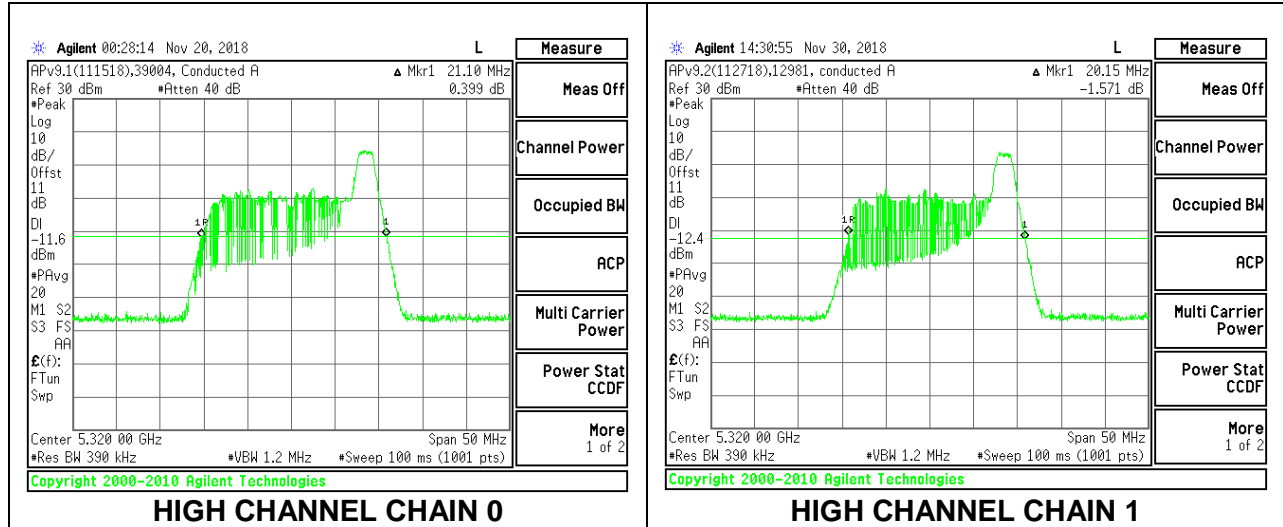

Channel	Frequency (MHz)	26 dB Bandwidth Chain 0 (MHz)	26 dB Bandwidth Chain 1 (MHz)
Low	5260	21.05	20.25
Mid	5300	20.90	20.20
High	5320	21.10	20.15

LOW CHANNEL

MID CHANNEL

HIGH CHANNEL

8.2.13. 802.11ax HE40 MODE IN THE 5.3 GHz BAND