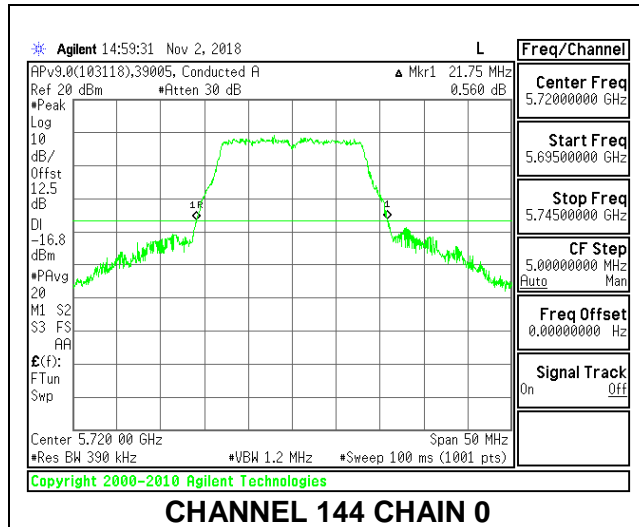

LOW CHANNEL

MID CHANNEL

HIGH CHANNEL

CHANNEL 144

8.2.16. 802.11n HT20 MODE IN THE 5.6 GHz BAND

2TX Antenna 1 + Antenna 2 CDD MODE

Channel	Frequency (MHz)	26 dB Bandwidth	
		Chain 0 (MHz)	Chain 1 (MHz)
Low	5500	22.55	23.65
Mid	5580	22.90	26.55
High	5700	23.95	28.30
144	5720	23.90	28.90