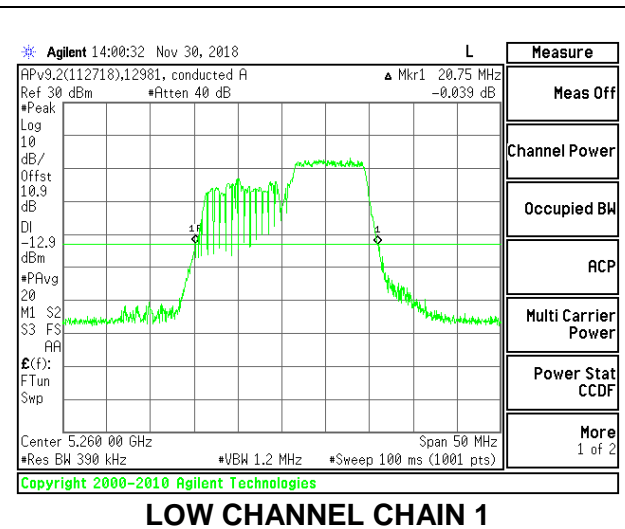

2TX Antenna 1 + Antenna 2 OFDMA MODE – 106-Tones, RU Index 54

Channel	Frequency (MHz)	26 dB Bandwidth Chain 0 (MHz)	26 dB Bandwidth Chain 1 (MHz)
Low	5260	23.45	20.75
Mid	5300	22.70	20.75
High	5320	22.00	20.70

LOW CHANNEL