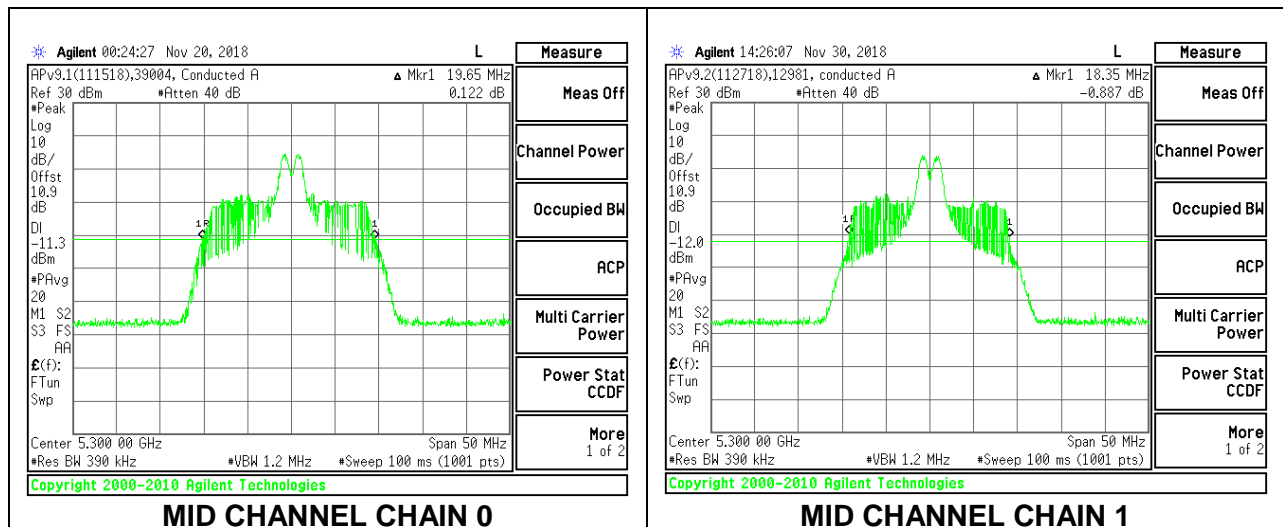

MID CHANNEL