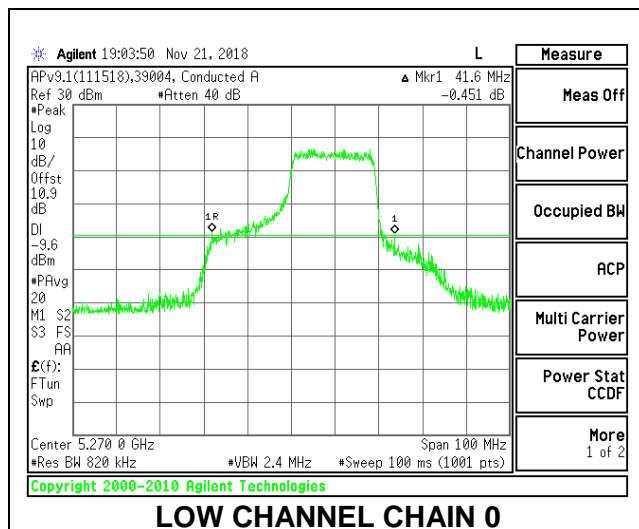

2TX Antenna 1 + Antenna 2 OFDMA MODE – 242-Tones, RU Index 62

Channel	Frequency (MHz)	26 dB Bandwidth Chain 0 (MHz)	26 dB Bandwidth Chain 1 (MHz)
Low	5270	41.60	30.90
High	5310	37.70	33.80

LOW CHANNEL