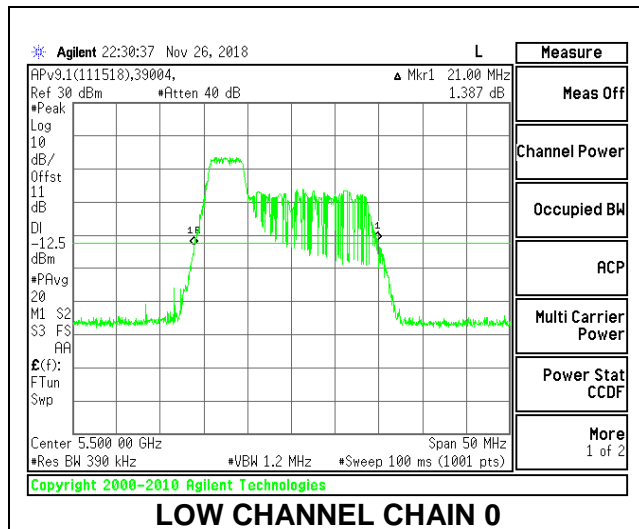

2TX Antenna 1 + Antenna 2 OFDMA MODE – 52-Tones, RU Index 37

Channel	Frequency (MHz)	26 dB Bandwidth Chain 0 (MHz)	26 dB Bandwidth Chain 1 (MHz)
Low	5500	21.00	20.20
Mid	5580	20.90	20.25
High	5700	20.95	20.10
144	5720	20.95	20.25

LOW CHANNEL