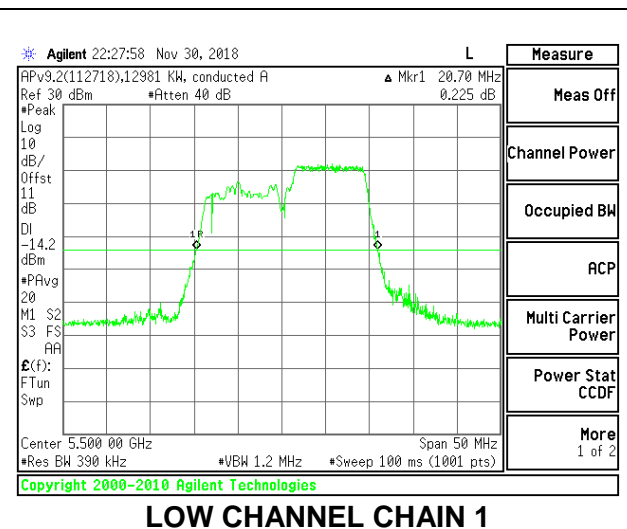

2TX Antenna 1 + Antenna 2 OFDMA MODE – 106-Tones, RU Index 54

Channel	Frequency (MHz)	26 dB Bandwidth Chain 0 (MHz)	26 dB Bandwidth Chain 1 (MHz)
Low	5500	21.70	20.70
Mid	5580	21.90	20.60
High	5700	21.90	20.65
144	5720	21.85	20.65

LOW CHANNEL