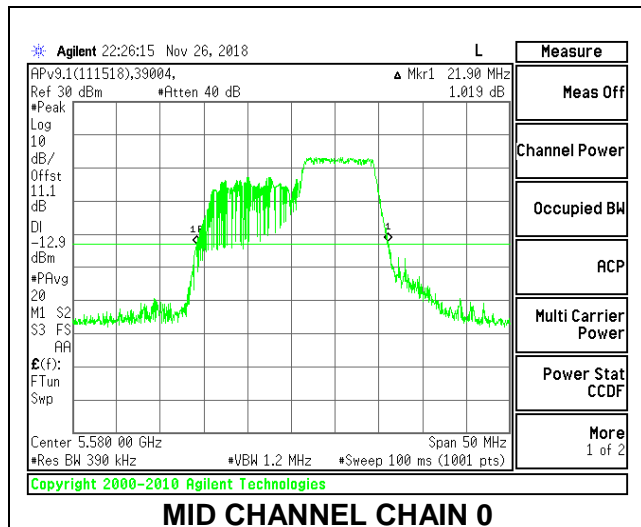

MID CHANNEL