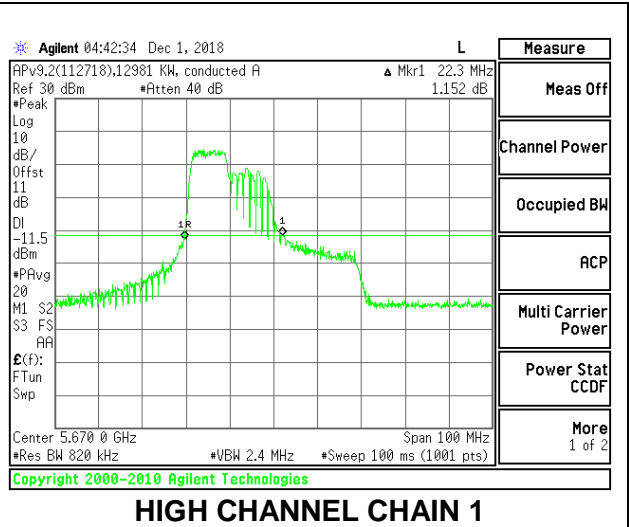

HIGH CHANNEL