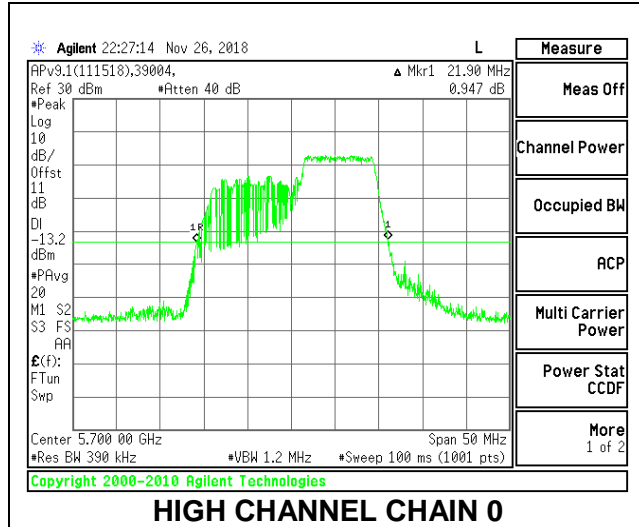

HIGH CHANNEL