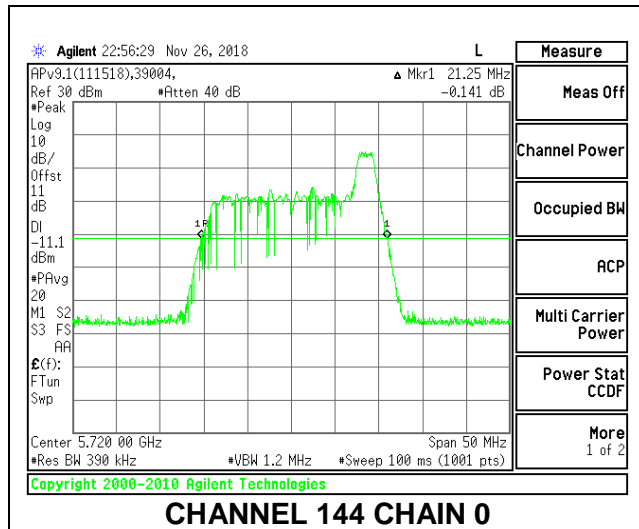

LOW CHANNEL

MID CHANNEL

HIGH CHANNEL

CHANNEL 144

8.2.20. 802.11ax HE40 MODE IN THE 5.6 GHz BAND

2TX Antenna 1 + Antenna 2 OFDMA MODE – 484-Tones, RU Index 65

Channel	Frequency (MHz)	26 dB Bandwidth Chain 0 (MHz)	26 dB Bandwidth Chain 1 (MHz)
Low	5510	41.80	41.70
Mid	5550	41.00	41.50
High	5670	41.20	41.30
142	5710	41.30	41.30