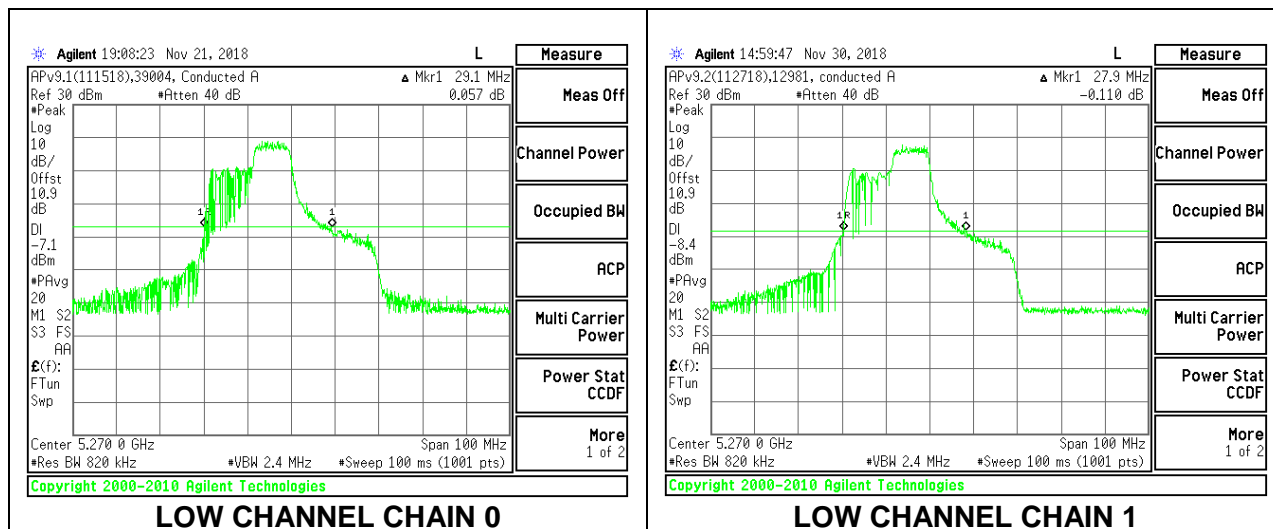

2TX Antenna 1 + Antenna 2 OFDMA MODE – 106-Tones, RU Index 54

Channel	Frequency (MHz)	26 dB Bandwidth Chain 0 (MHz)	26 dB Bandwidth Chain 1 (MHz)
Low	5270	29.10	27.90
High	5310	28.20	28.10

LOW CHANNEL