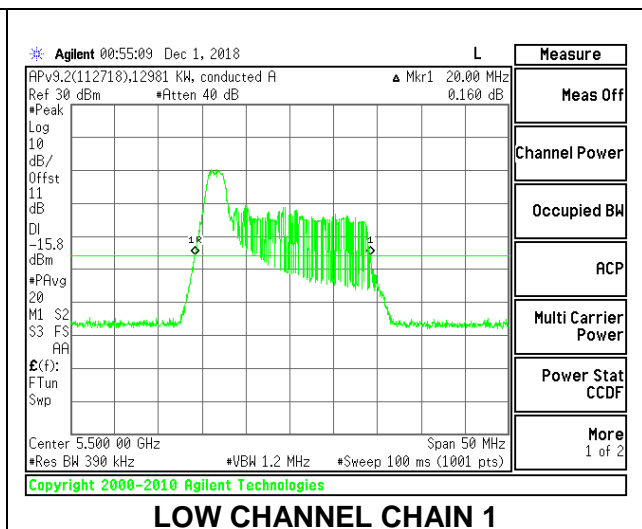

2TX Antenna 1 + Antenna 2 OFDMA MODE – 26-Tones, RU Index 0

Channel	Frequency (MHz)	26 dB Bandwidth Chain 0 (MHz)	26 dB Bandwidth Chain 1 (MHz)
Low	5500	20.40	20.00
Mid	5580	20.45	19.80
High	5700	20.45	19.95
144	5720	20.6	19.90

LOW CHANNEL