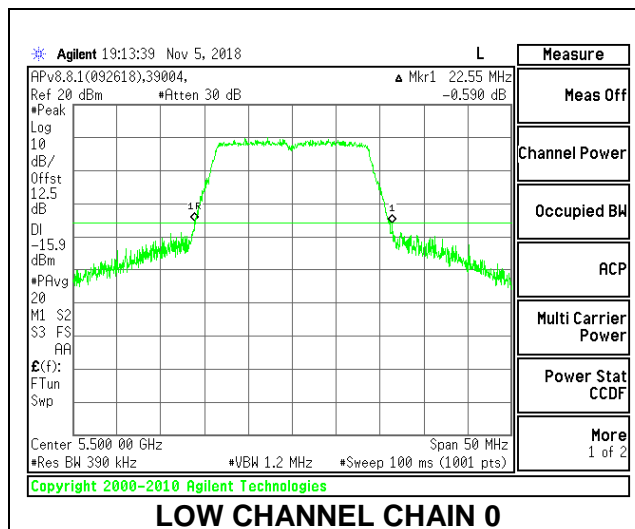

8.2.16. 802.11n HT20 MODE IN THE 5.6 GHz BAND

2TX Antenna 1 + Antenna 2 CDD MODE

Channel	Frequency (MHz)	26 dB Bandwidth	
		Chain 0 (MHz)	Chain 1 (MHz)
Low	5500	22.55	23.65
Mid	5580	22.90	26.55
High	5700	23.95	28.30
144	5720	23.90	28.90

LOW CHANNEL