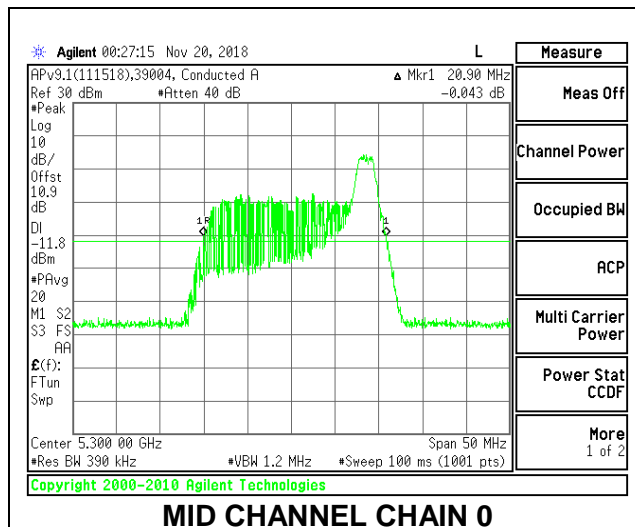

Channel	Frequency (MHz)	26 dB Bandwidth Chain 0 (MHz)	26 dB Bandwidth Chain 1 (MHz)
Low	5260	19.80	18.50
Mid	5300	19.65	18.35
High	5320	19.80	18.50

LOW CHANNEL

MID CHANNEL

HIGH CHANNEL

2TX Antenna 1 + Antenna 2 OFDMA MODE – 26-Tones, RU Index 8

Channel	Frequency (MHz)	26 dB Bandwidth Chain 0 (MHz)	26 dB Bandwidth Chain 1 (MHz)
Low	5260	21.05	20.25
Mid	5300	20.90	20.20
High	5320	21.10	20.15

LOW CHANNEL

MID CHANNEL

HIGH CHANNEL

8.2.13. 802.11ax HE40 MODE IN THE 5.3 GHz BAND