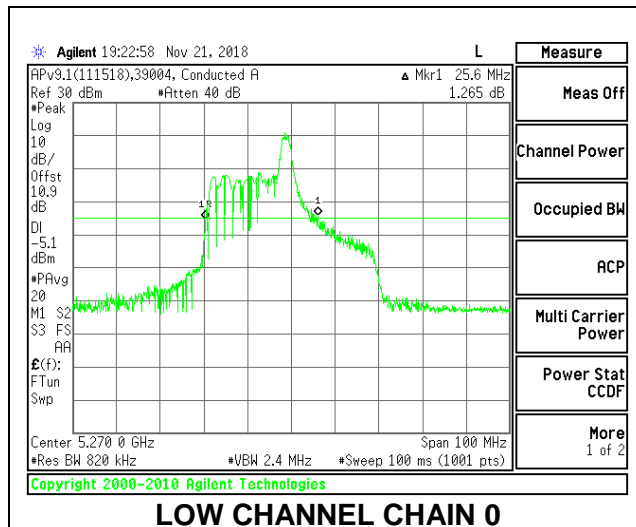

2TX Antenna 1 + Antenna 2 OFDMA MODE – 26-Tones, RU Index 8

Channel	Frequency (MHz)	26 dB Bandwidth Chain 0 (MHz)	26 dB Bandwidth Chain 1 (MHz)
Low	5270	25.60	25.90
High	5310	25.00	24.50

LOW CHANNEL