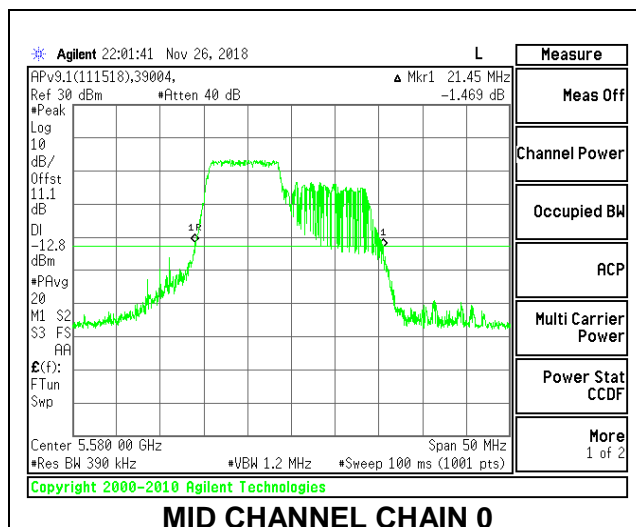

MID CHANNEL