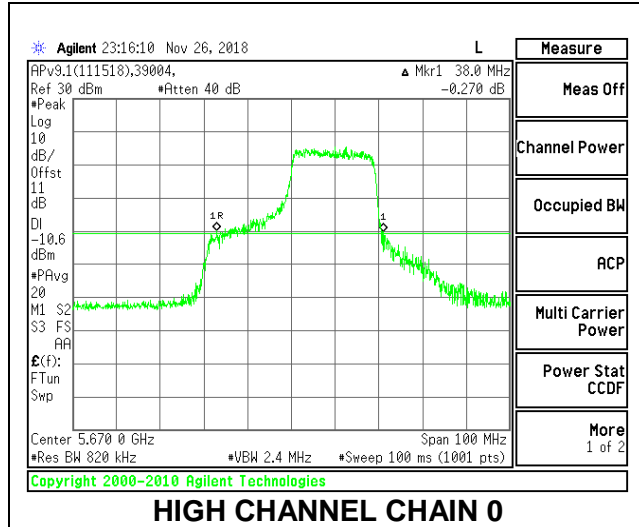

HIGH CHANNEL