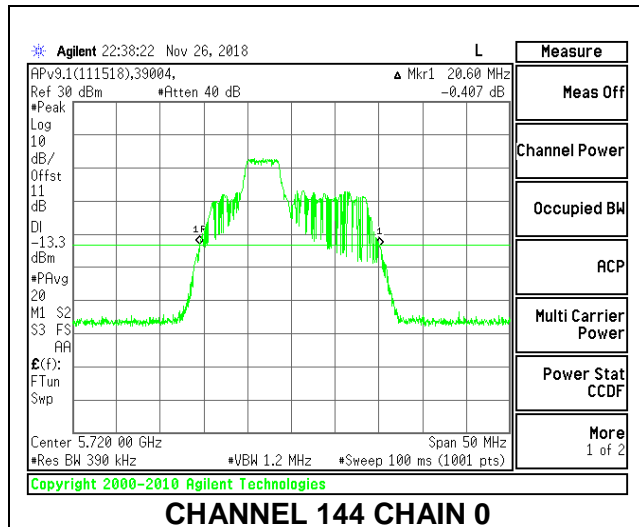

LOW CHANNEL

MID CHANNEL

HIGH CHANNEL

CHANNEL 144

2TX Antenna 1 + Antenna 2 OFDMA MODE – 52-Tones, RU Index 40

Channel	Frequency (MHz)	26 dB Bandwidth Chain 0 (MHz)	26 dB Bandwidth Chain 1 (MHz)
Low	5500	21.50	20.40
Mid	5580	21.45	20.45
High	5700	21.50	20.35
144	5720	21.45	20.50