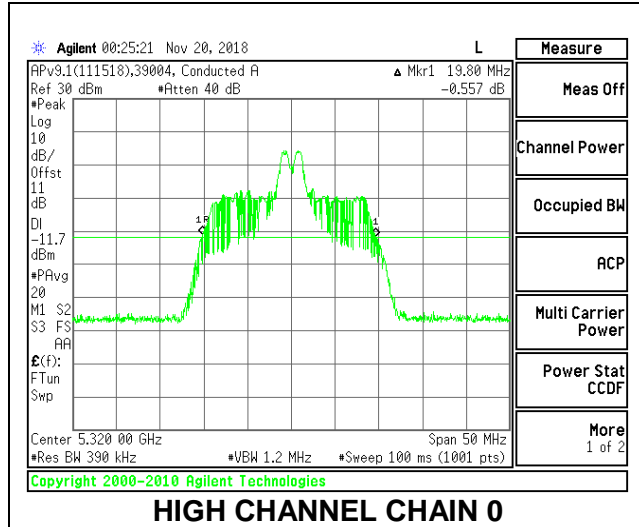

Channel	Frequency (MHz)	26 dB Bandwidth Chain 0 (MHz)	26 dB Bandwidth Chain 1 (MHz)
Low	5260	19.80	18.50
Mid	5300	19.65	18.35
High	5320	19.80	18.50

LOW CHANNEL

MID CHANNEL

HIGH CHANNEL

2TX Antenna 1 + Antenna 2 OFDMA MODE – 26-Tones, RU Index 8

Channel	Frequency (MHz)	26 dB Bandwidth Chain 0 (MHz)	26 dB Bandwidth Chain 1 (MHz)
Low	5260	21.05	20.25
Mid	5300	20.90	20.20
High	5320	21.10	20.15

LOW CHANNEL

MID CHANNEL

HIGH CHANNEL

8.2.13. 802.11ax HE40 MODE IN THE 5.3 GHz BAND