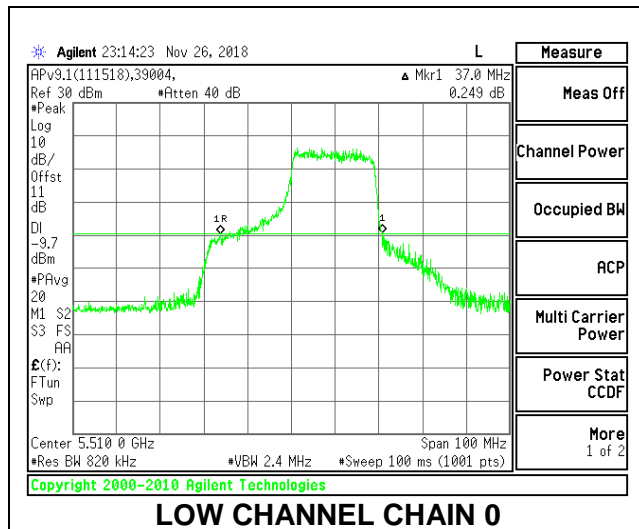

2TX Antenna 1 + Antenna 2 OFDMA MODE – 242-Tones, RU Index 62

Channel	Frequency (MHz)	26 dB Bandwidth Chain 0 (MHz)	26 dB Bandwidth Chain 1 (MHz)
Low	5510	37.00	35.80
Mid	5550	38.20	36.20
High	5670	38.00	34.80
142	5710	38.60	35.60

LOW CHANNEL