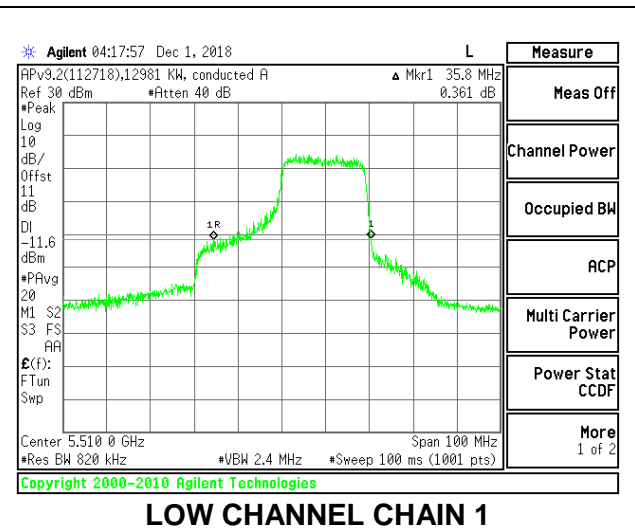

2TX Antenna 1 + Antenna 2 OFDMA MODE – 242-Tones, RU Index 62

Channel	Frequency (MHz)	26 dB Bandwidth Chain 0 (MHz)	26 dB Bandwidth Chain 1 (MHz)
Low	5510	37.00	35.80
Mid	5550	38.20	36.20
High	5670	38.00	34.80
142	5710	38.60	35.60

LOW CHANNEL