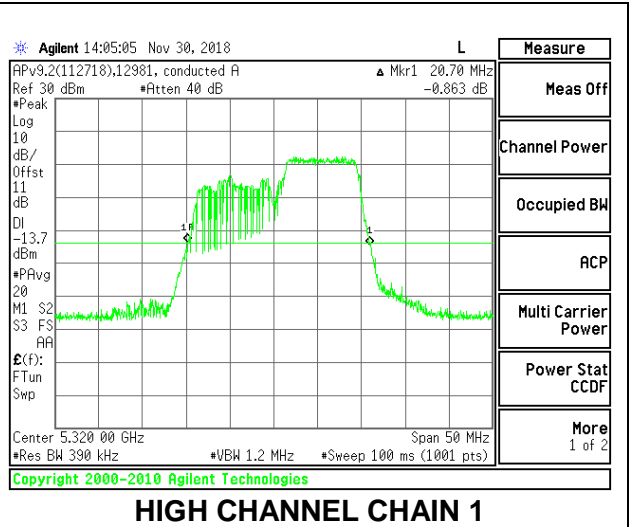

HIGH CHANNEL