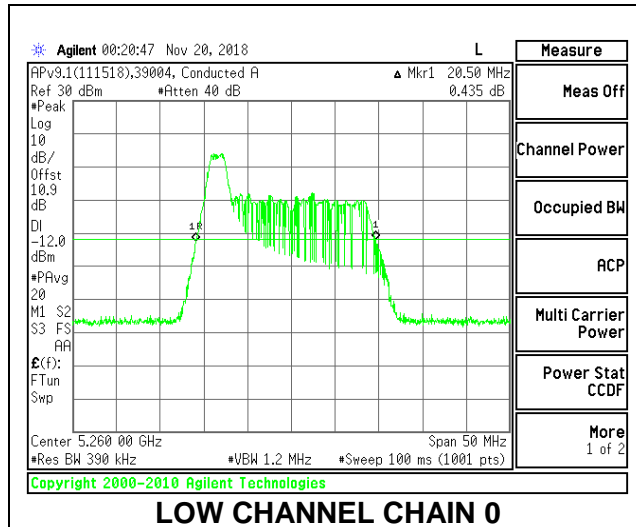

2TX Antenna 1 + Antenna 2 OFDMA MODE – 26-Tones, RU Index 0

Channel	Frequency (MHz)	26 dB Bandwidth Chain 0 (MHz)	26 dB Bandwidth Chain 1 (MHz)
Low	5260	20.50	20.05
Mid	5300	20.50	19.95
High	5320	20.45	19.80

LOW CHANNEL