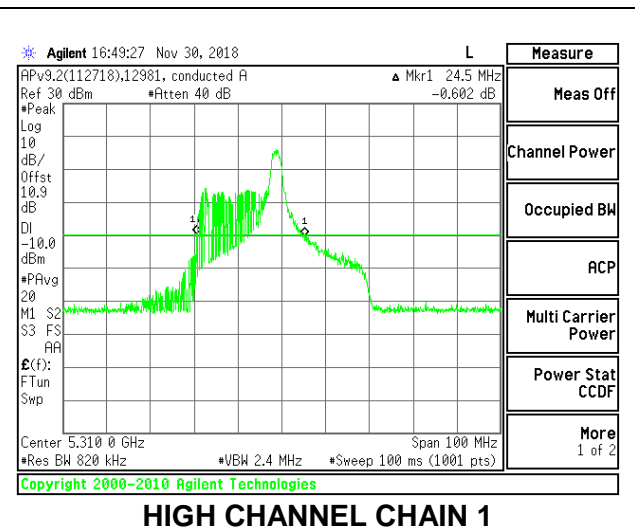

HIGH CHANNEL