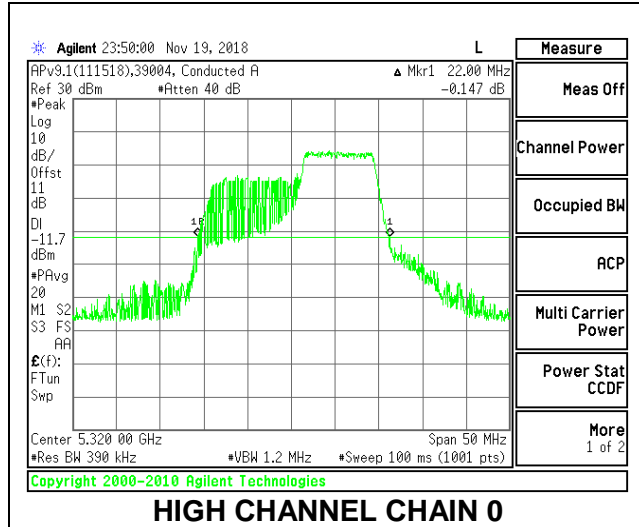

HIGH CHANNEL