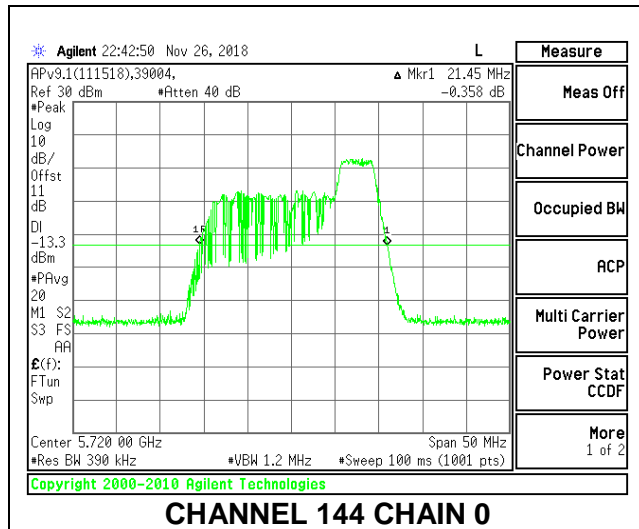

LOW CHANNEL

MID CHANNEL

HIGH CHANNEL

CHANNEL 144

2TX Antenna 1 + Antenna 2 OFDMA MODE – 26-Tones, RU Index 0

Channel	Frequency (MHz)	26 dB Bandwidth Chain 0 (MHz)	26 dB Bandwidth Chain 1 (MHz)
Low	5500	20.40	20.00
Mid	5580	20.45	19.80
High	5700	20.45	19.95
144	5720	20.6	19.90