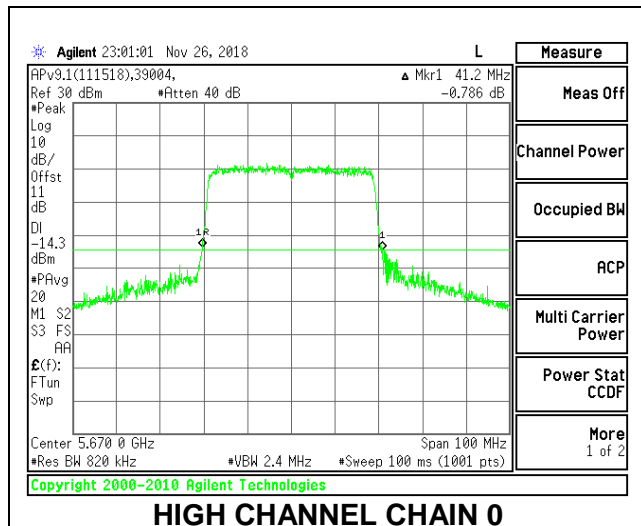

HIGH CHANNEL