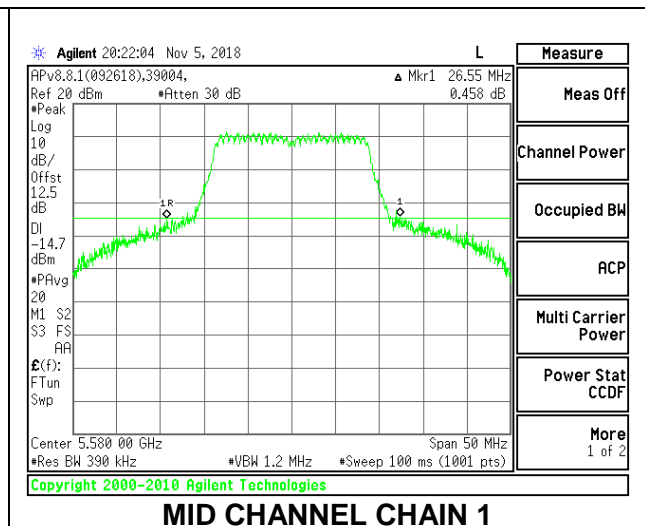

MID CHANNEL