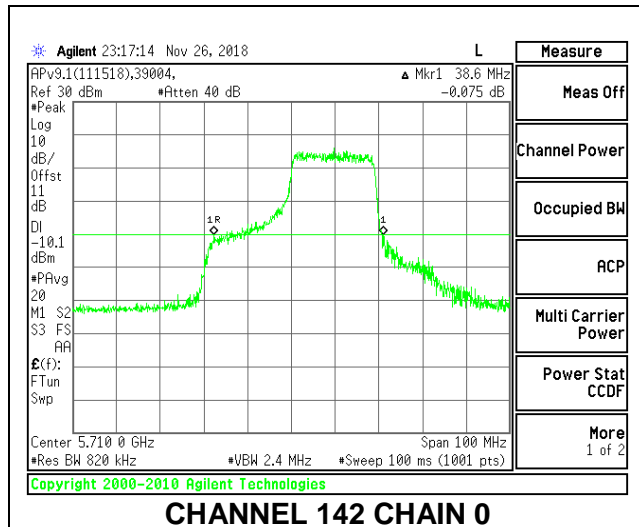

LOW CHANNEL

MID CHANNEL

HIGH CHANNEL

CHANNEL 142

2TX Antenna 1 + Antenna 2 OFDMA MODE – 106-Tones, RU Index 53

Channel	Frequency (MHz)	26 dB Bandwidth Chain 0 (MHz)	26 dB Bandwidth Chain 1 (MHz)
Low	5510	25.80	21.00
Mid	5550	25.90	21.30
High	5670	25.40	22.30
142	5710	24.90	21.40