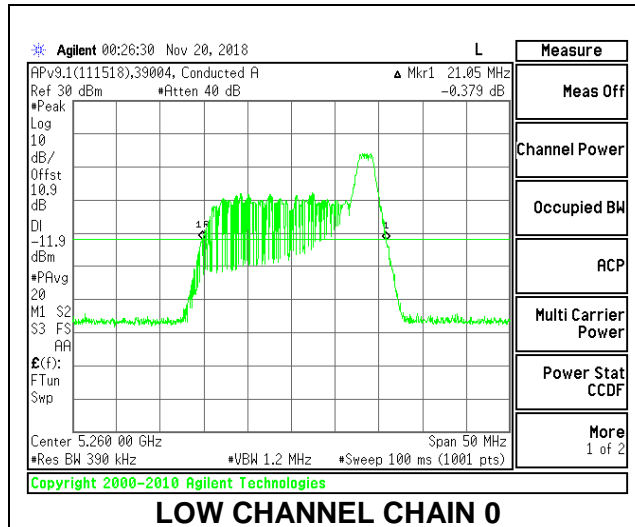

Channel	Frequency (MHz)	26 dB Bandwidth Chain 0 (MHz)	26 dB Bandwidth Chain 1 (MHz)
Low	5260	19.80	18.50
Mid	5300	19.65	18.35
High	5320	19.80	18.50

LOW CHANNEL

MID CHANNEL

HIGH CHANNEL

2TX Antenna 1 + Antenna 2 OFDMA MODE – 26-Tones, RU Index 8

Channel	Frequency (MHz)	26 dB Bandwidth Chain 0 (MHz)	26 dB Bandwidth Chain 1 (MHz)
Low	5260	21.05	20.25
Mid	5300	20.90	20.20
High	5320	21.10	20.15

LOW CHANNEL

MID CHANNEL

HIGH CHANNEL

8.2.13. 802.11ax HE40 MODE IN THE 5.3 GHz BAND