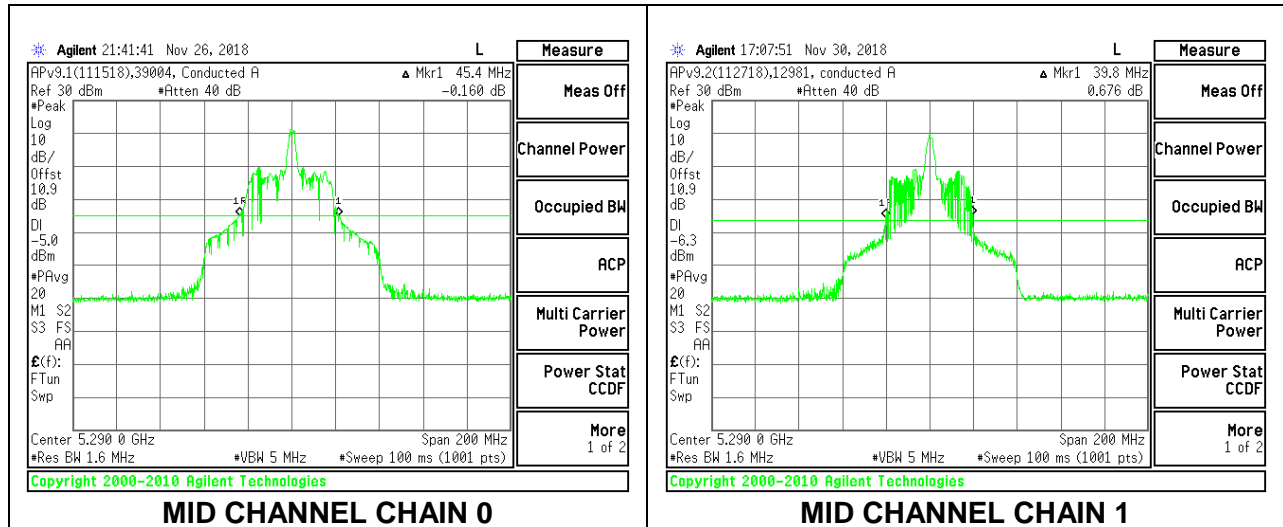

2TX Antenna 1 + Antenna 2 OFDMA MODE – 26-Tones, RU Index 18

Channel	Frequency (MHz)	26 dB Bandwidth Chain 0 (MHz)	26 dB Bandwidth Chain 1 (MHz)
Mid	5290	45.40	39.80

MID CHANNEL