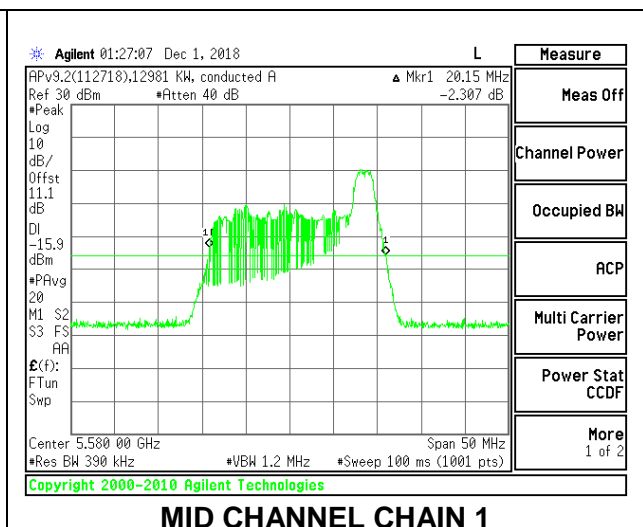

MID CHANNEL