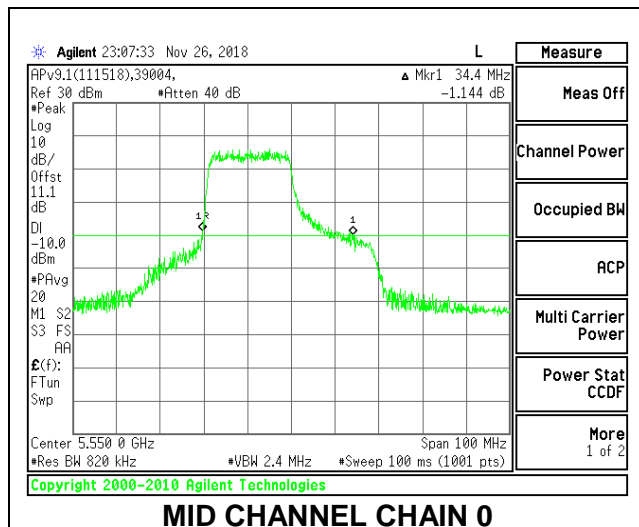

MID CHANNEL