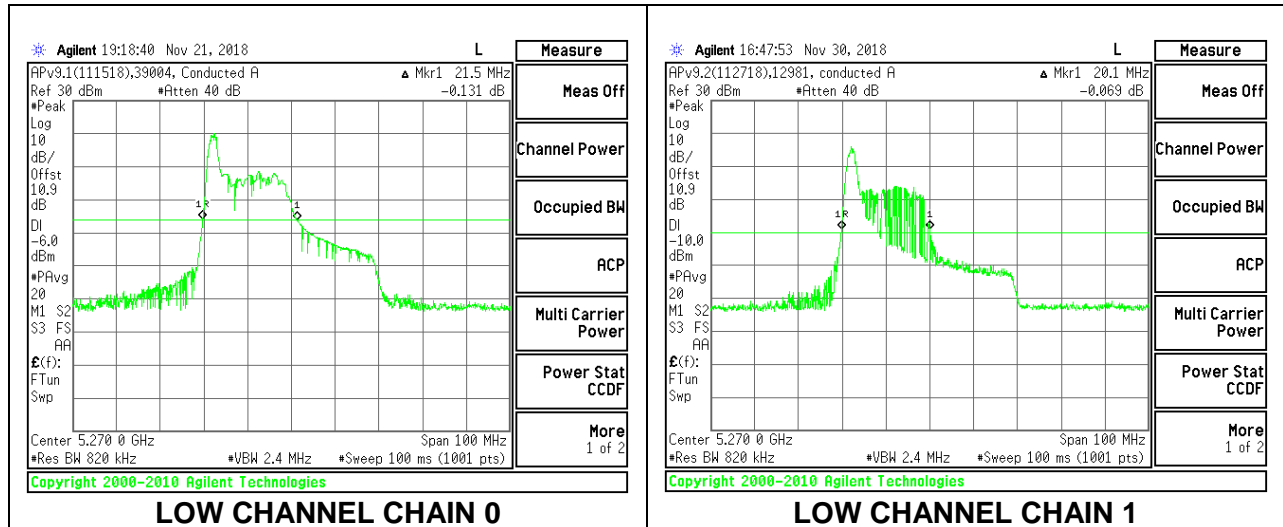

2TX Antenna 1 + Antenna 2 OFDMA MODE – 26-Tones, RU Index 0

Channel	Frequency (MHz)	26 dB Bandwidth Chain 0 (MHz)	26 dB Bandwidth Chain 1 (MHz)
Low	5270	21.50	20.10
High	5310	21.40	20.40

LOW CHANNEL