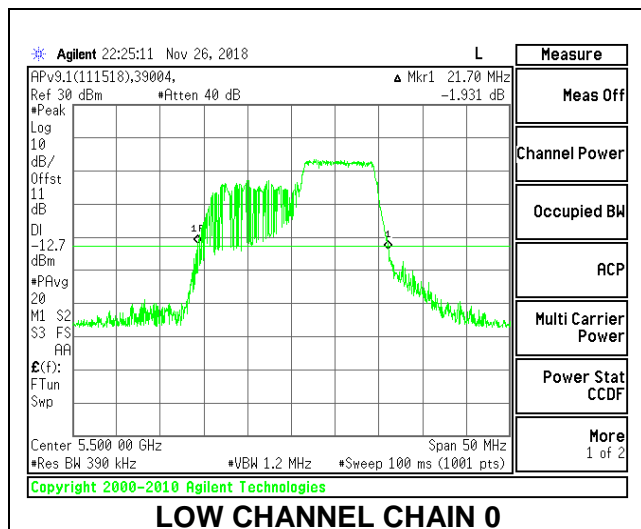

2TX Antenna 1 + Antenna 2 OFDMA MODE – 106-Tones, RU Index 54

Channel	Frequency (MHz)	26 dB Bandwidth Chain 0 (MHz)	26 dB Bandwidth Chain 1 (MHz)
Low	5500	21.70	20.70
Mid	5580	21.90	20.60
High	5700	21.90	20.65
144	5720	21.85	20.65

LOW CHANNEL