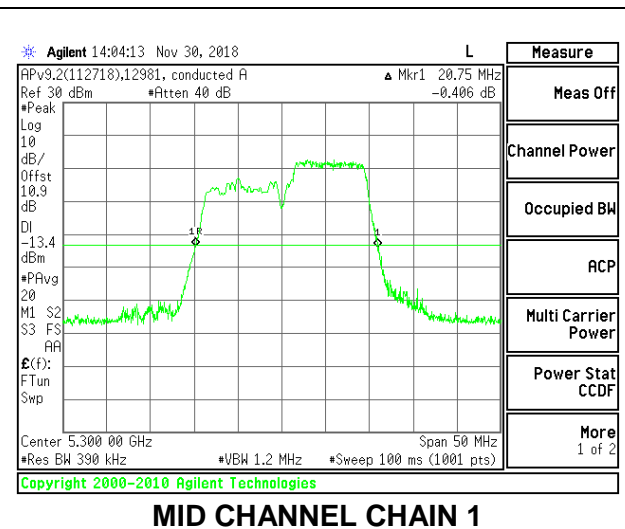

MID CHANNEL