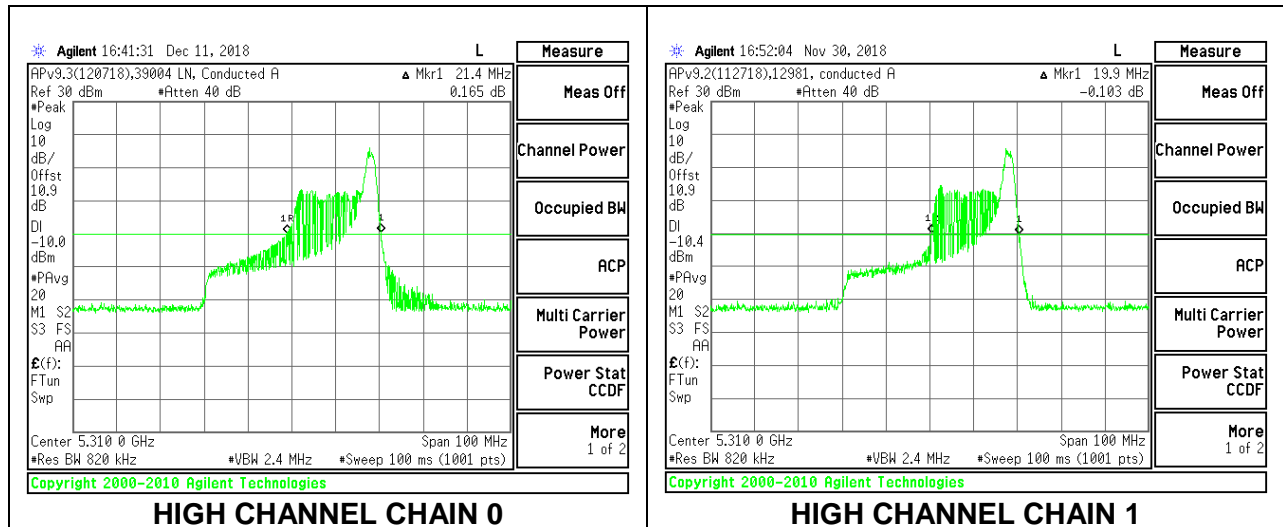

LOW CHANNEL

HIGH CHANNEL

2TX Antenna 1 + Antenna 2 OFDMA MODE – 26-Tones, RU Index 17

Channel	Frequency (MHz)	26 dB Bandwidth Chain 0 (MHz)	26 dB Bandwidth Chain 1 (MHz)
Low	5270	22.00	19.90
High	5310	21.40	19.90

LOW CHANNEL

HIGH CHANNEL

8.2.14. 802.11ax HE80 MODE IN THE 5.3 GHz BAND

2TX Antenna 1 + Antenna 2 OFDMA MODE – 996-Tones, RU Index 67

Channel	Frequency (MHz)	26 dB Bandwidth Chain 0 (MHz)	26 dB Bandwidth Chain 1 (MHz)
Mid	5290	84.20	84.80