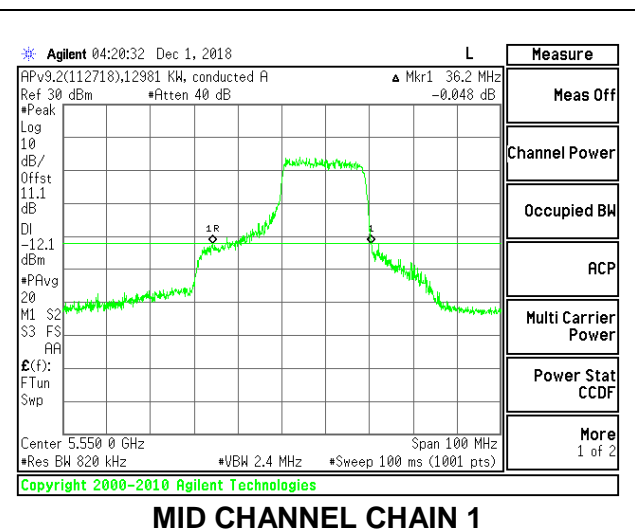

MID CHANNEL