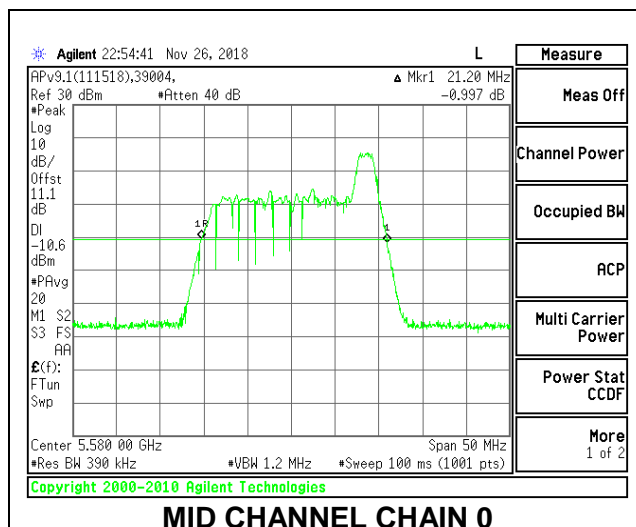

MID CHANNEL