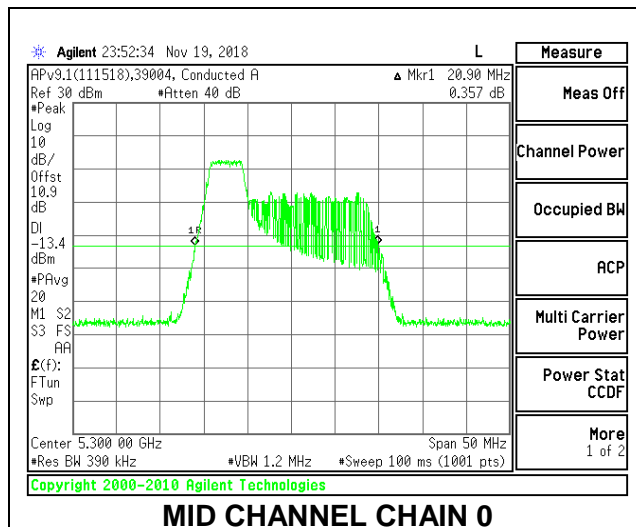

MID CHANNEL