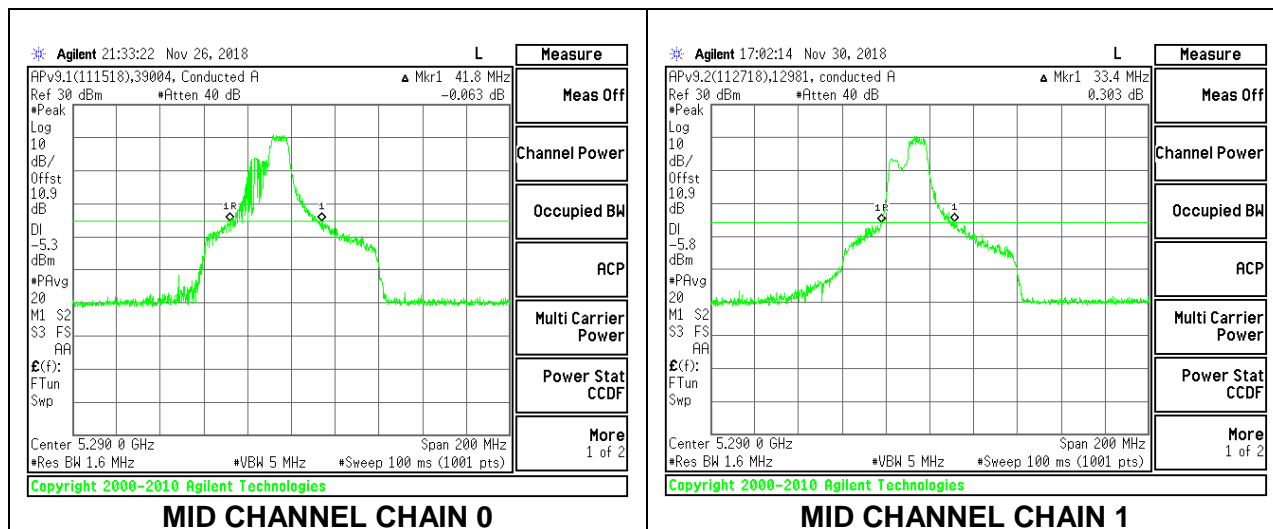

2TX Antenna 1 + Antenna 2 OFDMA MODE – 106-Tones, RU Index 56

Channel	Frequency (MHz)	26 dB Bandwidth Chain 0 (MHz)	26 dB Bandwidth Chain 1 (MHz)
Mid	5290	41.80	33.40

MID CHANNEL