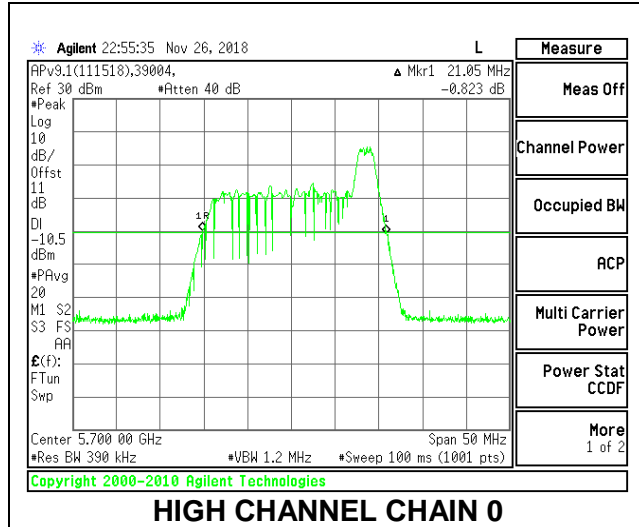

LOW CHANNEL

MID CHANNEL

HIGH CHANNEL

CHANNEL 144

8.2.20. 802.11ax HE40 MODE IN THE 5.6 GHz BAND

2TX Antenna 1 + Antenna 2 OFDMA MODE – 484-Tones, RU Index 65

Channel	Frequency (MHz)	26 dB Bandwidth Chain 0 (MHz)	26 dB Bandwidth Chain 1 (MHz)
Low	5510	41.80	41.70
Mid	5550	41.00	41.50
High	5670	41.20	41.30
142	5710	41.30	41.30