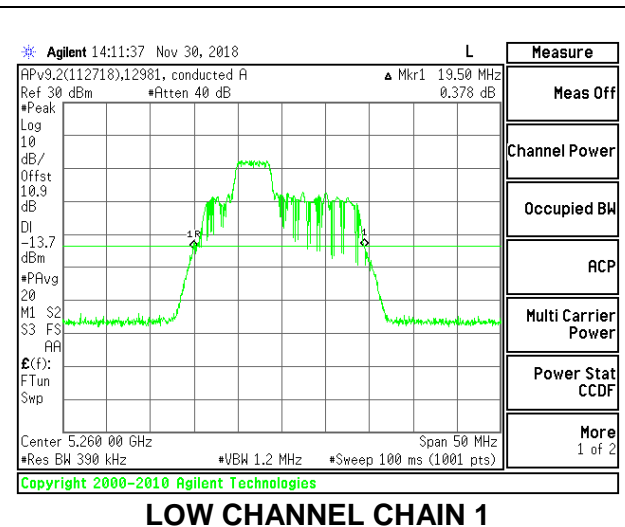

2TX Antenna 1 + Antenna 2 OFDMA MODE – 52-Tones, RU Index 38

Channel	Frequency (MHz)	26 dB Bandwidth Chain 0 (MHz)	26 dB Bandwidth Chain 1 (MHz)
Low	5260	20.60	19.50
Mid	5300	20.45	19.15
High	5320	20.50	19.15

LOW CHANNEL