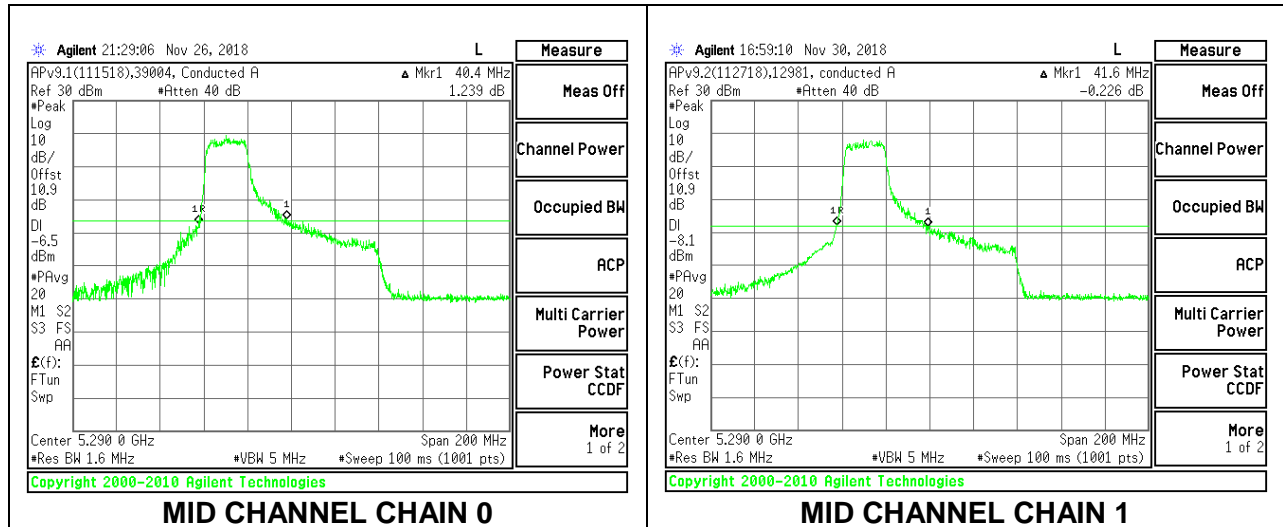

2TX Antenna 1 + Antenna 2 OFDMA MODE – 242-Tones, RU Index 61

Channel	Frequency (MHz)	26 dB Bandwidth Chain 0 (MHz)	26 dB Bandwidth Chain 1 (MHz)
Mid	5290	40.40	41.60

MID CHANNEL