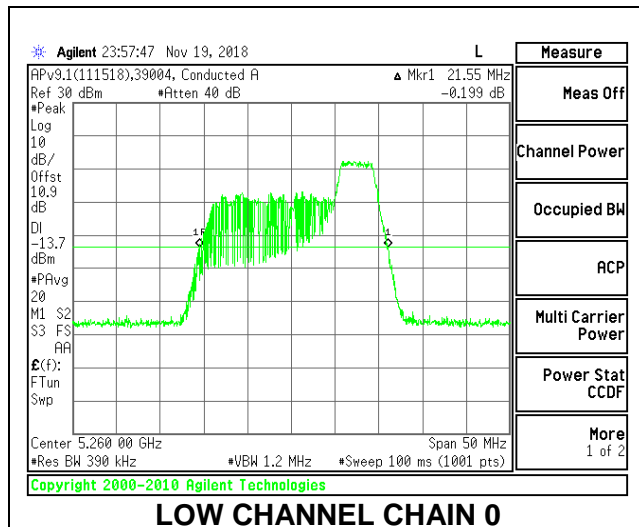

2TX Antenna 1 + Antenna 2 OFDMA MODE – 52-Tones, RU Index 40

Channel	Frequency (MHz)	26 dB Bandwidth Chain 0 (MHz)	26 dB Bandwidth Chain 1 (MHz)
Low	5260	21.55	20.45
Mid	5300	21.40	20.30
High	5320	21.55	20.50

LOW CHANNEL

LOW CHANNEL CHAIN 0