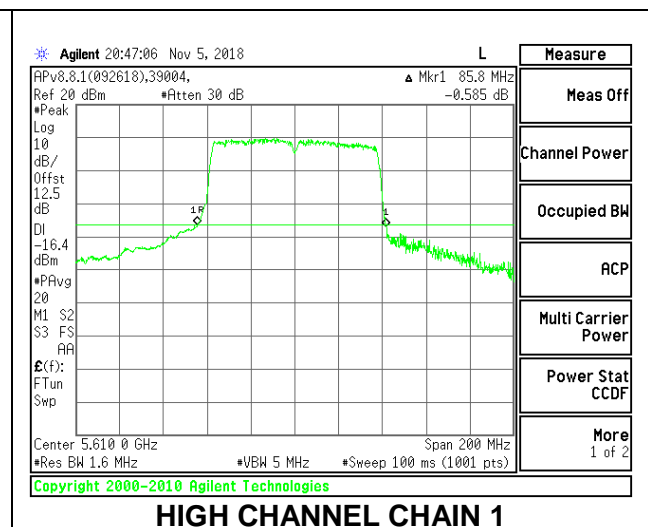

HIGH CHANNEL