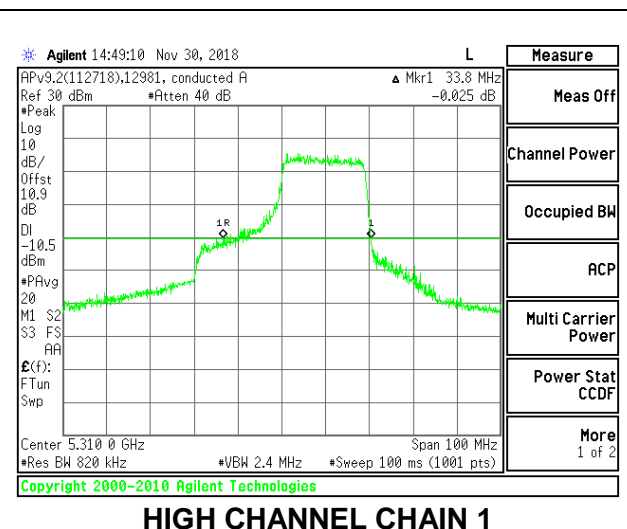

HIGH CHANNEL