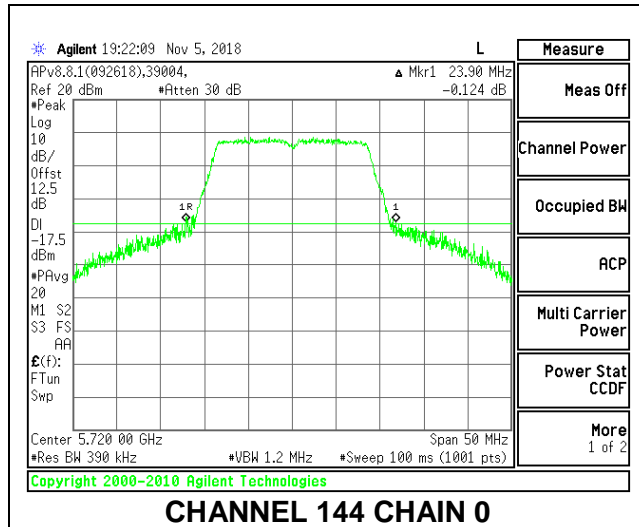

LOW CHANNEL

MID CHANNEL

HIGH CHANNEL

CHANNEL 144

8.2.17. 802.11n HT40 MODE IN THE 5.6 GHz BAND

2TX Antenna 1 + Antenna 2 CDD MODE

Channel	Frequency (MHz)	26 dB Bandwidth Chain 0 (MHz)	26 dB Bandwidth Chain 1 (MHz)
Low	5510	44.10	42.30
Mid	5550	43.40	42.10
High	5670	42.80	53.60
142	5710	43.40	51.10