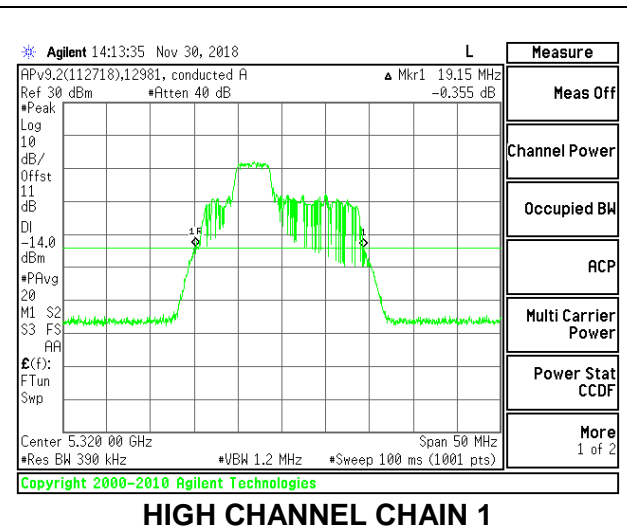

HIGH CHANNEL