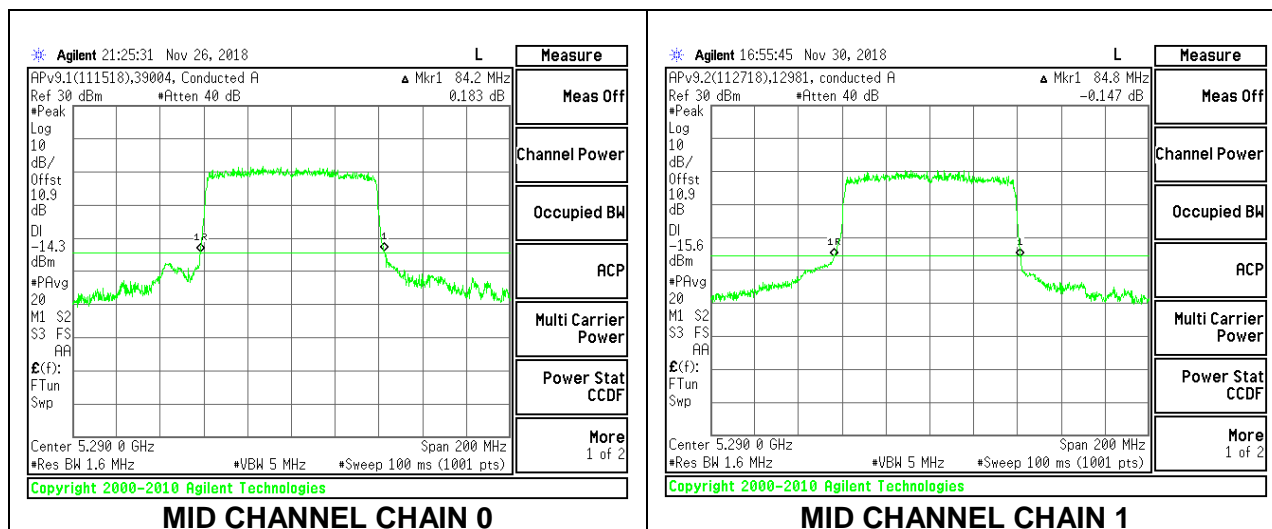

8.2.14. 802.11ax HE80 MODE IN THE 5.3 GHz BAND

2TX Antenna 1 + Antenna 2 OFDMA MODE – 996-Tones, RU Index 67

Channel	Frequency (MHz)	26 dB Bandwidth Chain 0 (MHz)	26 dB Bandwidth Chain 1 (MHz)
Mid	5290	84.20	84.80

MID CHANNEL