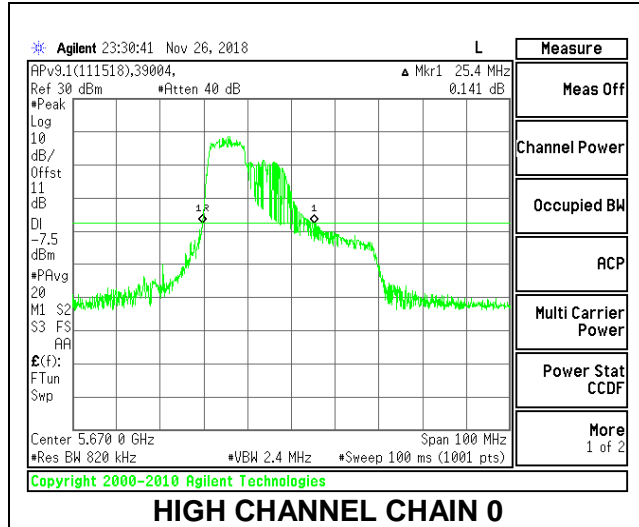

HIGH CHANNEL