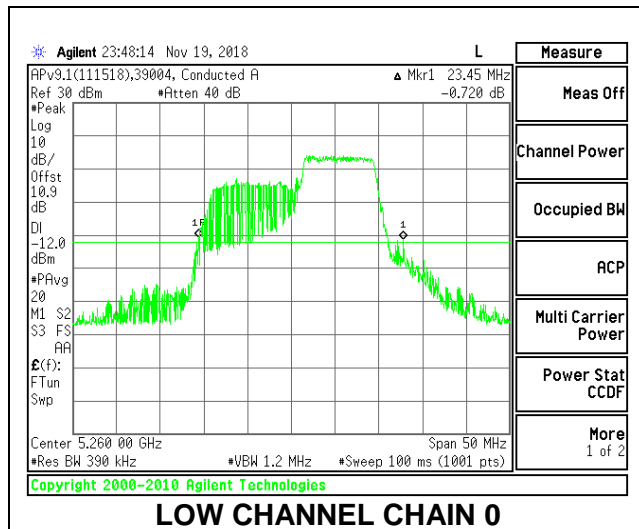

2TX Antenna 1 + Antenna 2 OFDMA MODE – 106-Tones, RU Index 54

Channel	Frequency (MHz)	26 dB Bandwidth Chain 0 (MHz)	26 dB Bandwidth Chain 1 (MHz)
Low	5260	23.45	20.75
Mid	5300	22.70	20.75
High	5320	22.00	20.70

LOW CHANNEL