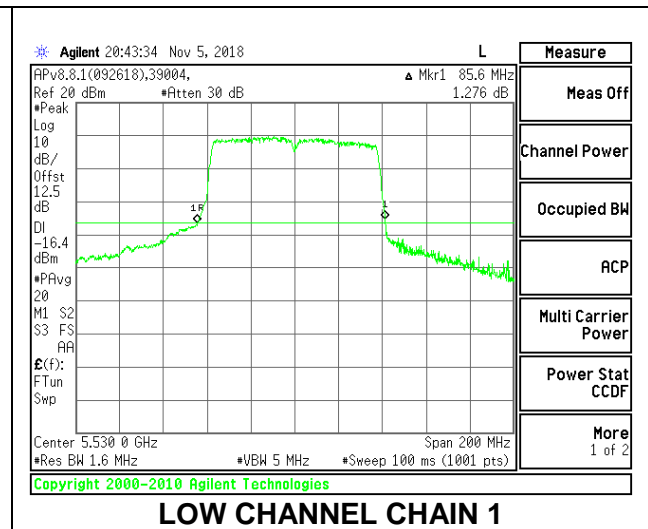

8.2.18. 802.11ac VHT80 MODE IN THE 5.6 GHz BAND

2TX Antenna 1 + Antenna 2 CDD MODE

Channel	Frequency (MHz)	26 dB Bandwidth	
		Chain 0 (MHz)	Chain 1 (MHz)
Low	5530	85.20	85.60
High	5610	85.40	85.80
138	5690	85.60	84.60

LOW CHANNEL