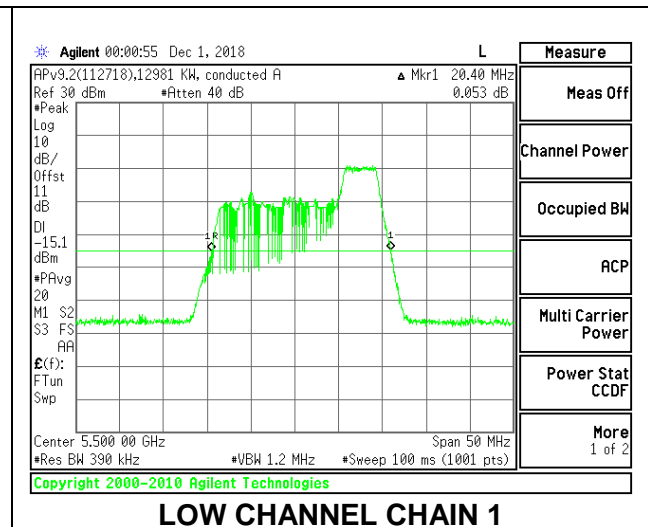

2TX Antenna 1 + Antenna 2 OFDMA MODE – 52-Tones, RU Index 40

Channel	Frequency (MHz)	26 dB Bandwidth Chain 0 (MHz)	26 dB Bandwidth Chain 1 (MHz)
Low	5500	21.50	20.40
Mid	5580	21.45	20.45
High	5700	21.50	20.35
144	5720	21.45	20.50

LOW CHANNEL