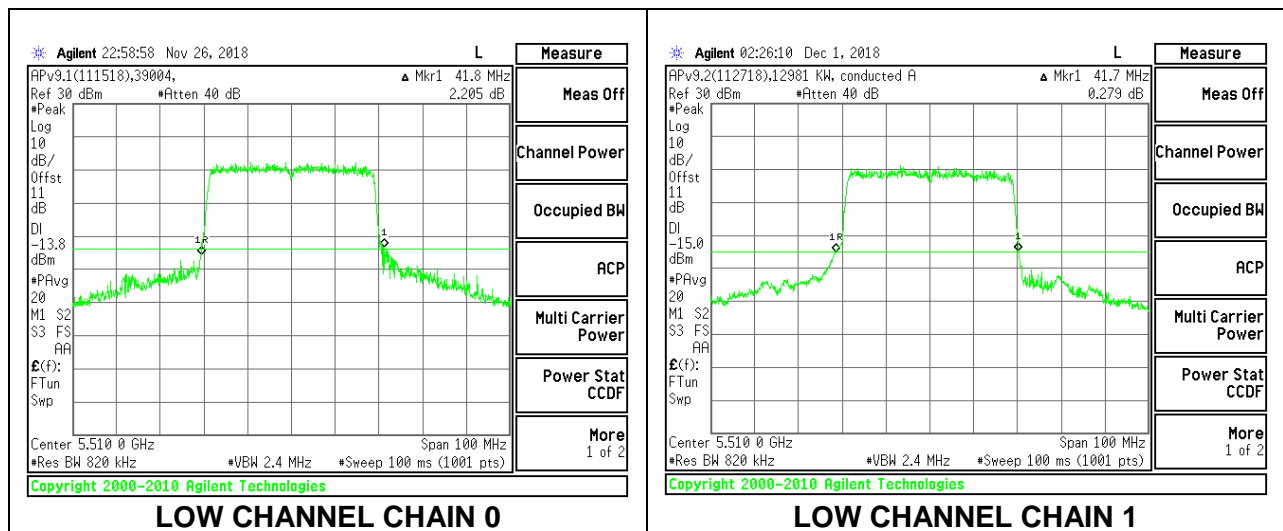

8.2.20. 802.11ax HE40 MODE IN THE 5.6 GHz BAND

2TX Antenna 1 + Antenna 2 OFDMA MODE – 484-Tones, RU Index 65

Channel	Frequency (MHz)	26 dB Bandwidth Chain 0 (MHz)	26 dB Bandwidth Chain 1 (MHz)
Low	5510	41.80	41.70
Mid	5550	41.00	41.50
High	5670	41.20	41.30
142	5710	41.30	41.30

LOW CHANNEL