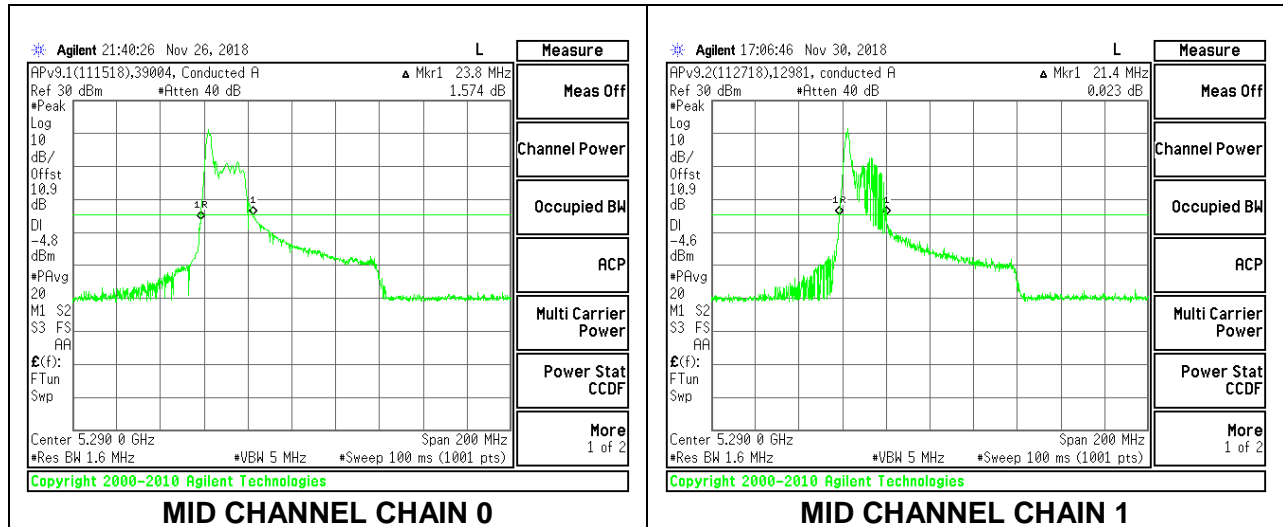

2TX Antenna 1 + Antenna 2 OFDMA MODE – 26-Tones, RU Index 0

Channel	Frequency (MHz)	26 dB Bandwidth Chain 0 (MHz)	26 dB Bandwidth Chain 1 (MHz)
Mid	5290	23.80	21.40

MID CHANNEL