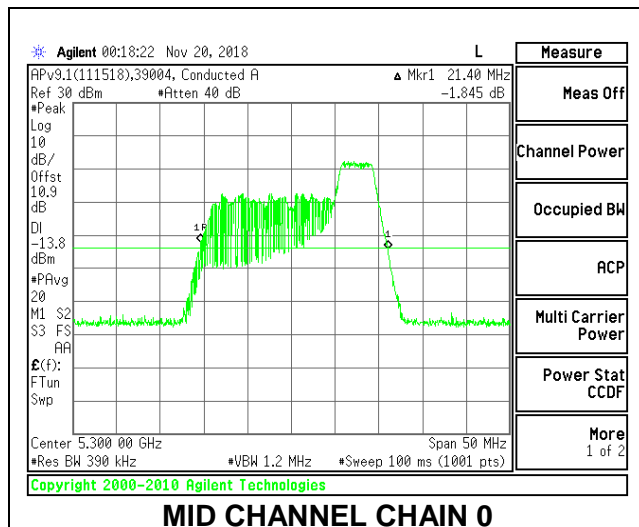

LOW CHANNEL

LOW CHANNEL CHAIN 0

LOW CHANNEL CHAIN 1

MID CHANNEL

MID CHANNEL CHAIN 0

MID CHANNEL CHAIN 1

HIGH CHANNEL

2TX Antenna 1 + Antenna 2 OFDMA MODE – 26-Tones, RU Index 0