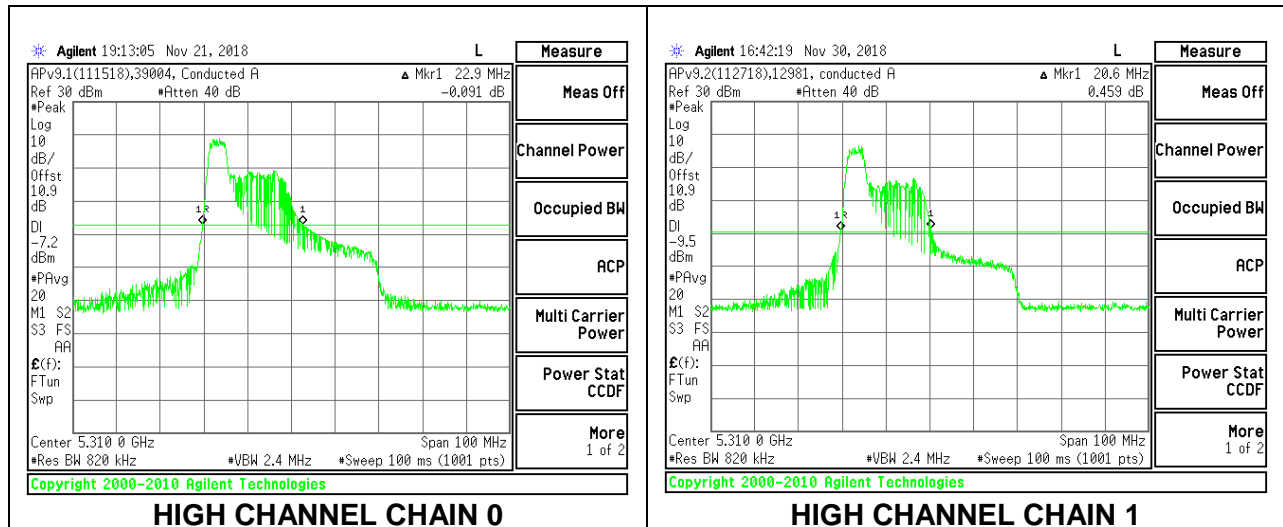

HIGH CHANNEL