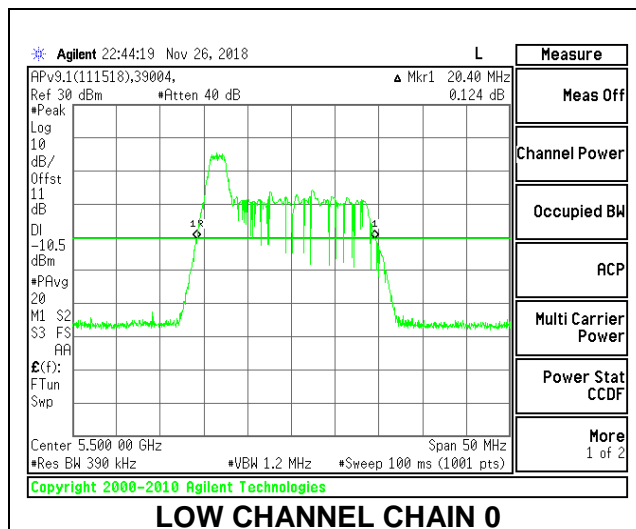

2TX Antenna 1 + Antenna 2 OFDMA MODE – 26-Tones, RU Index 0

Channel	Frequency (MHz)	26 dB Bandwidth Chain 0 (MHz)	26 dB Bandwidth Chain 1 (MHz)
Low	5500	20.40	20.00
Mid	5580	20.45	19.80
High	5700	20.45	19.95
144	5720	20.6	19.90

LOW CHANNEL