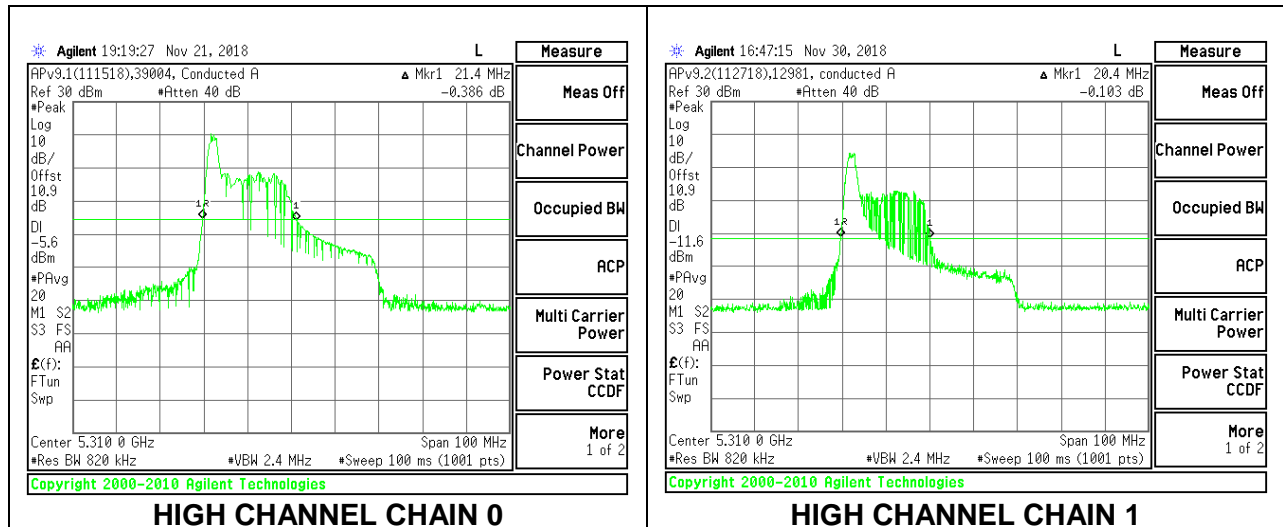

HIGH CHANNEL