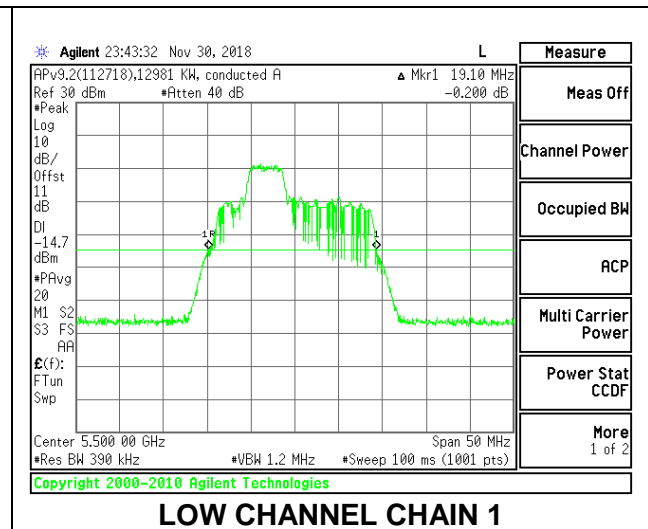

2TX Antenna 1 + Antenna 2 OFDMA MODE – 52-Tones, RU Index 38

Channel	Frequency (MHz)	26 dB Bandwidth Chain 0 (MHz)	26 dB Bandwidth Chain 1 (MHz)
Low	5500	20.45	19.10
Mid	5580	20.50	19.00
High	5700	20.55	19.15
144	5720	20.6	18.90

LOW CHANNEL