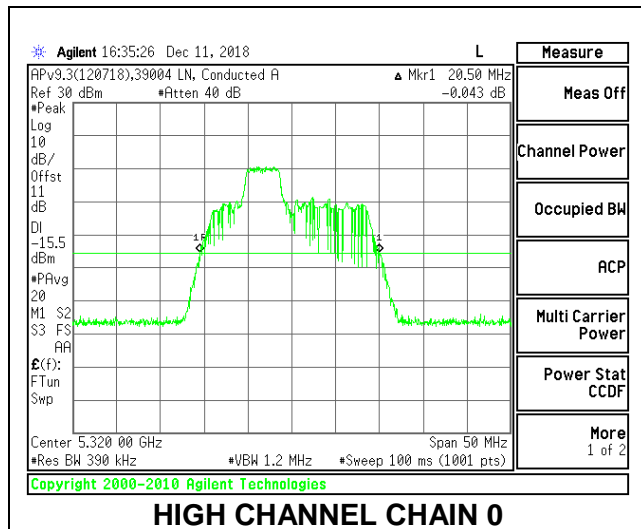

HIGH CHANNEL