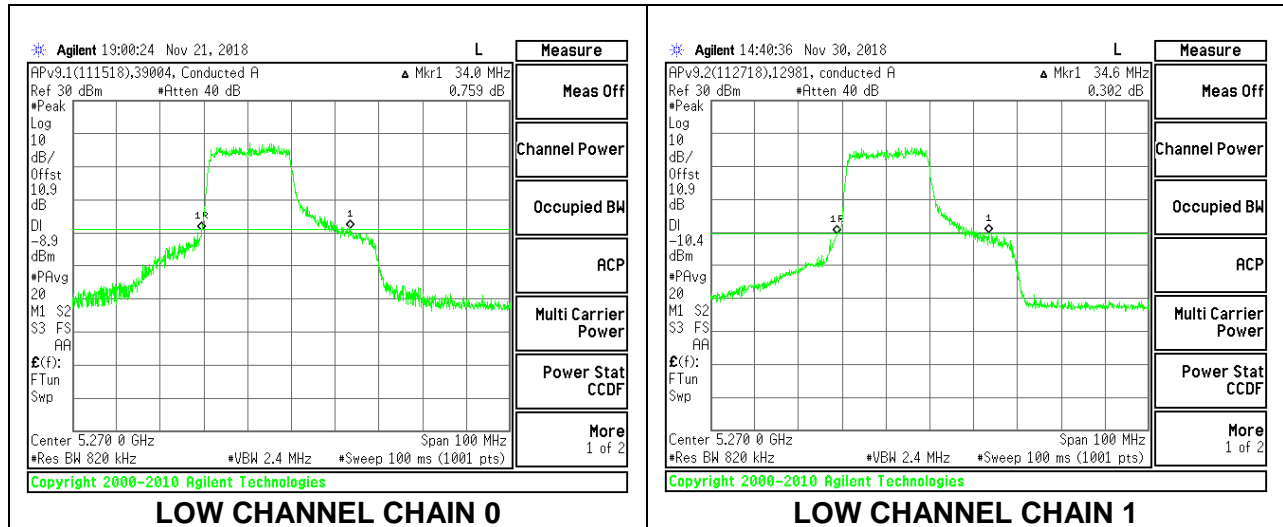

2TX Antenna 1 + Antenna 2 OFDMA MODE – 242-Tones, RU Index 61

Channel	Frequency (MHz)	26 dB Bandwidth Chain 0 (MHz)	26 dB Bandwidth Chain 1 (MHz)
Low	5270	34.00	34.60
High	5310	33.30	30.50

LOW CHANNEL