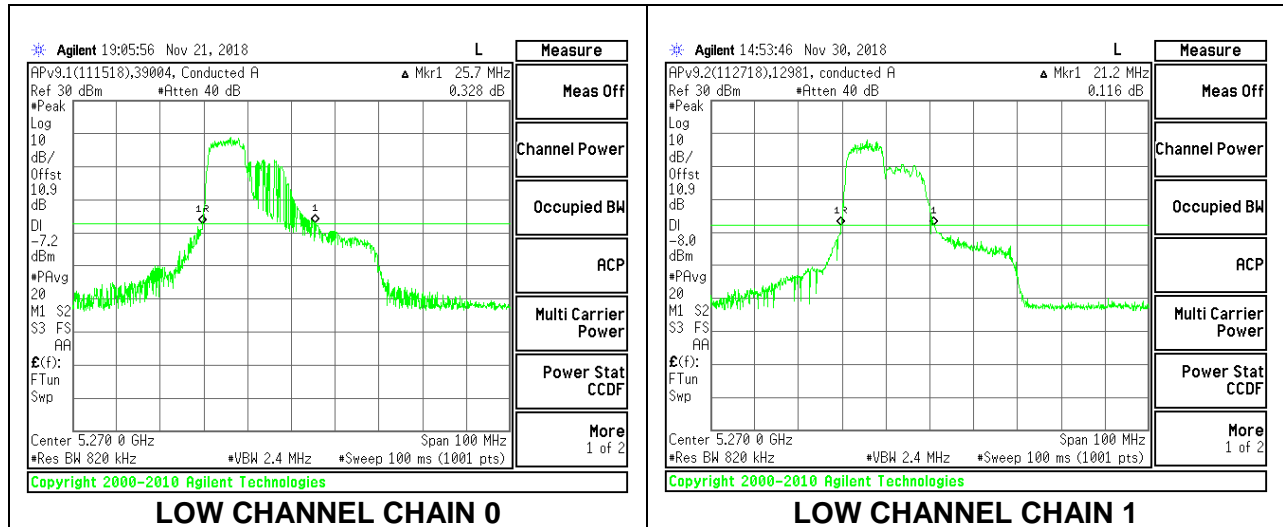

2TX Antenna 1 + Antenna 2 OFDMA MODE – 106-Tones, RU Index 53

Channel	Frequency (MHz)	26 dB Bandwidth Chain 0 (MHz)	26 dB Bandwidth Chain 1 (MHz)
Low	5270	25.70	21.20
High	5310	25.40	21.30

LOW CHANNEL