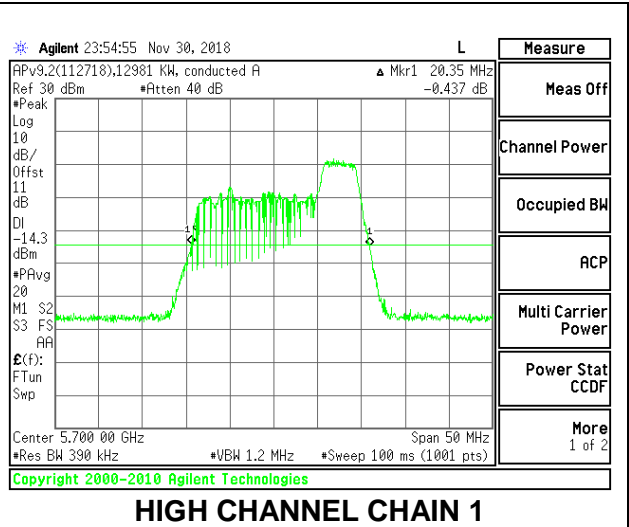

HIGH CHANNEL