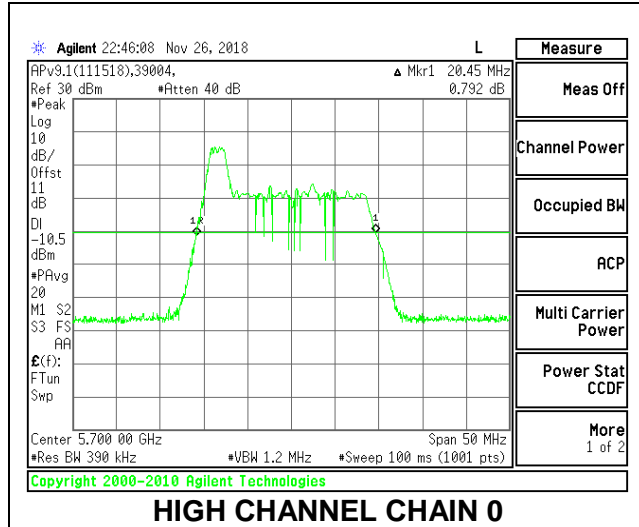

HIGH CHANNEL