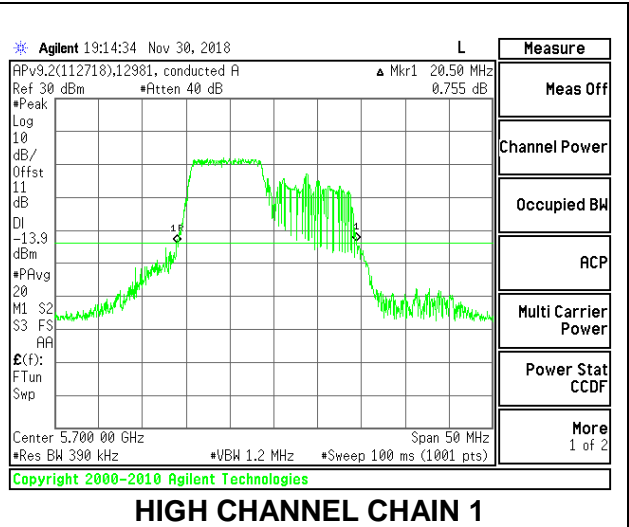

HIGH CHANNEL