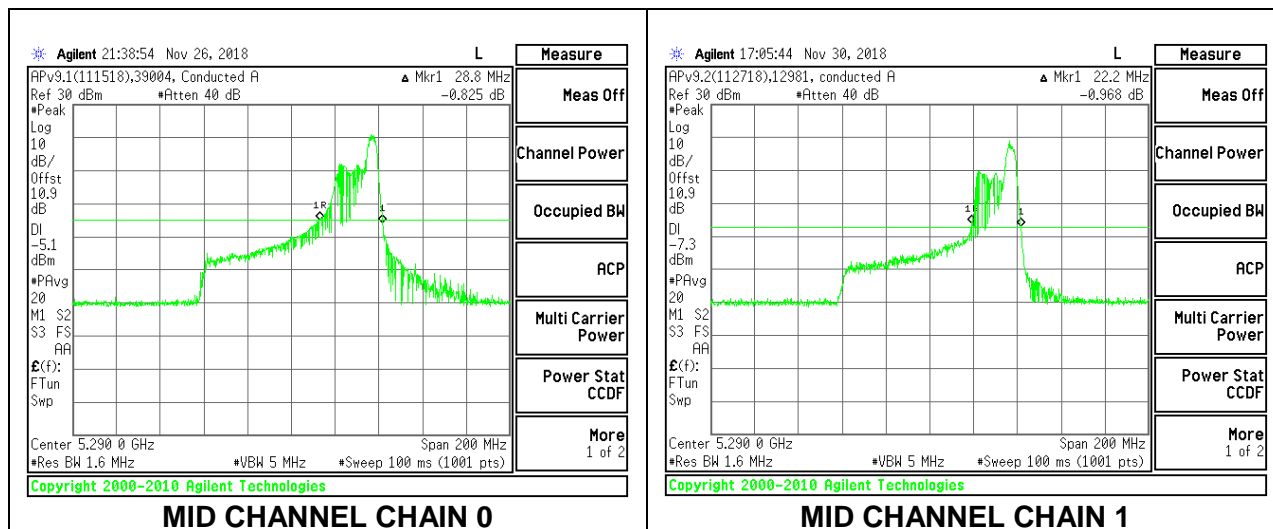

2TX Antenna 1 + Antenna 2 OFDMA MODE – 52-Tones, RU Index 52

Channel	Frequency (MHz)	26 dB Bandwidth Chain 0 (MHz)	26 dB Bandwidth Chain 1 (MHz)
Mid	5290	28.80	22.20

MID CHANNEL