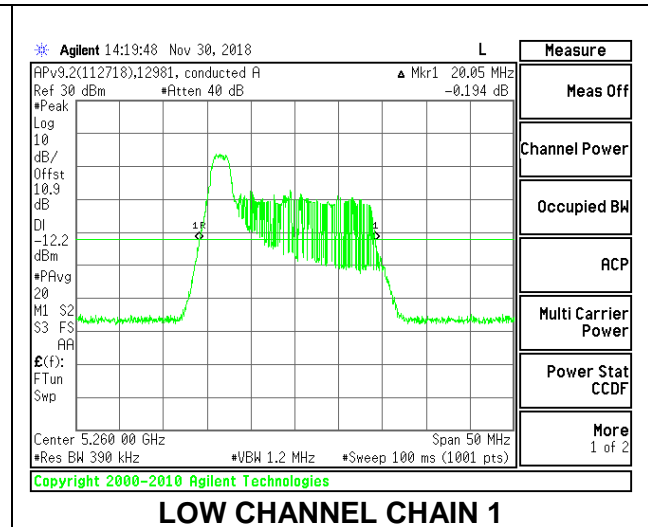

2TX Antenna 1 + Antenna 2 OFDMA MODE – 26-Tones, RU Index 0

Channel	Frequency (MHz)	26 dB Bandwidth Chain 0 (MHz)	26 dB Bandwidth Chain 1 (MHz)
Low	5260	20.50	20.05
Mid	5300	20.50	19.95
High	5320	20.45	19.80

LOW CHANNEL