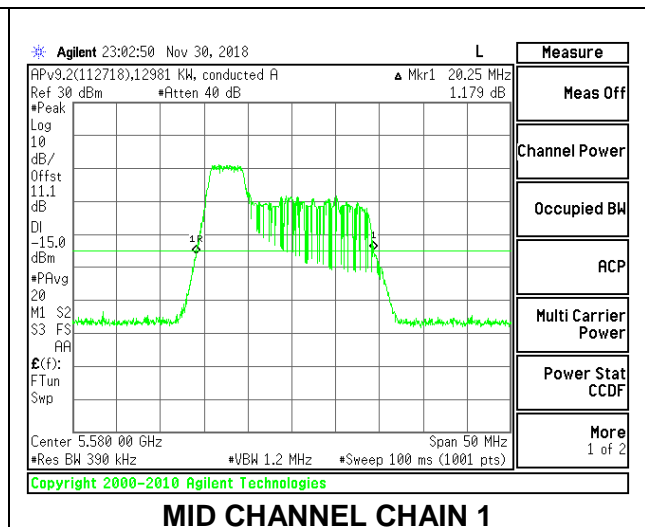

MID CHANNEL