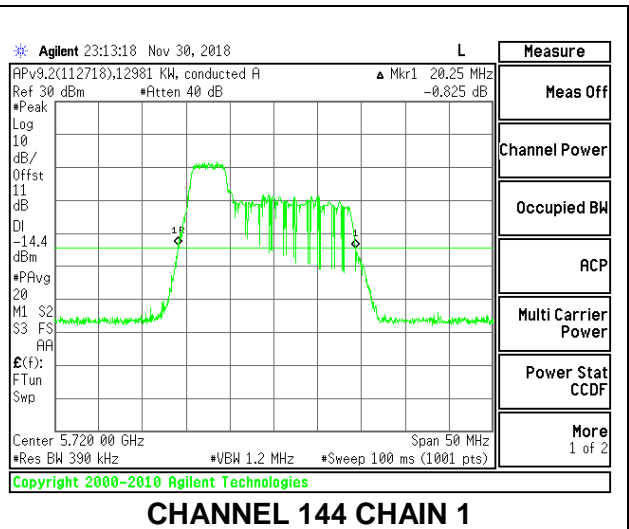

LOW CHANNEL

MID CHANNEL

HIGH CHANNEL

CHANNEL 144

2TX Antenna 1 + Antenna 2 OFDMA MODE – 52-Tones, RU Index 38

Channel	Frequency (MHz)	26 dB Bandwidth Chain 0 (MHz)	26 dB Bandwidth Chain 1 (MHz)
Low	5500	20.45	19.10
Mid	5580	20.50	19.00
High	5700	20.55	19.15
144	5720	20.6	18.90