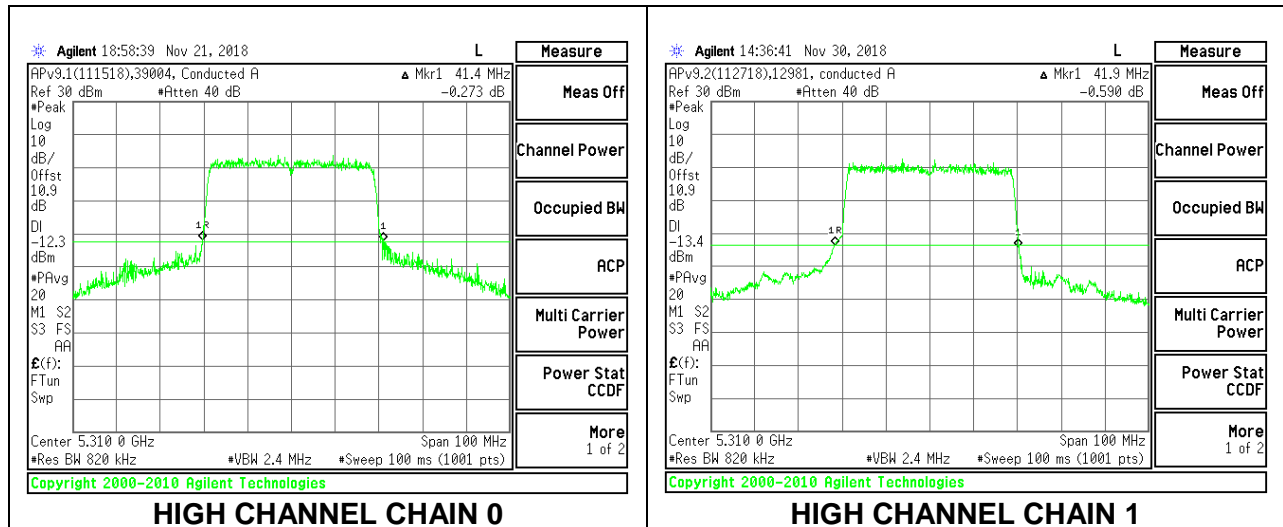

HIGH CHANNEL