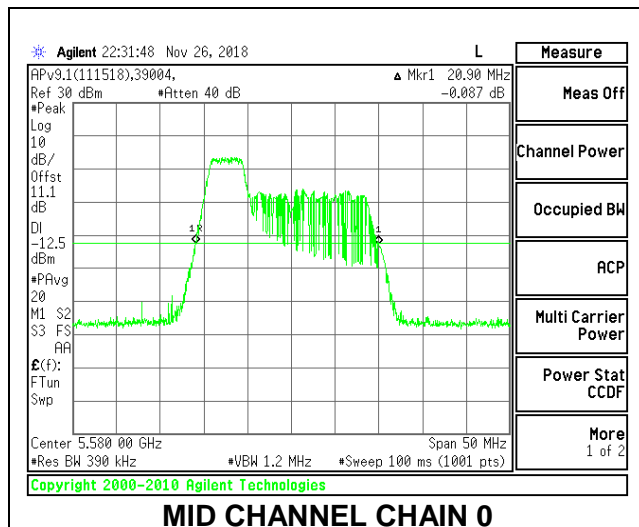

MID CHANNEL