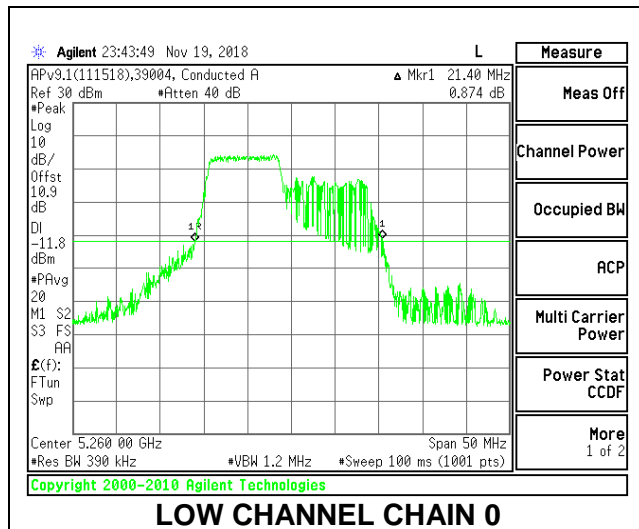

2TX Antenna 1 + Antenna 2 OFDMA MODE – 106-Tones, RU Index 53

Channel	Frequency (MHz)	26 dB Bandwidth Chain 0 (MHz)	26 dB Bandwidth Chain 1 (MHz)
Low	5260	21.40	20.40
Mid	5300	21.25	20.55
High	5320	21.60	20.55

LOW CHANNEL