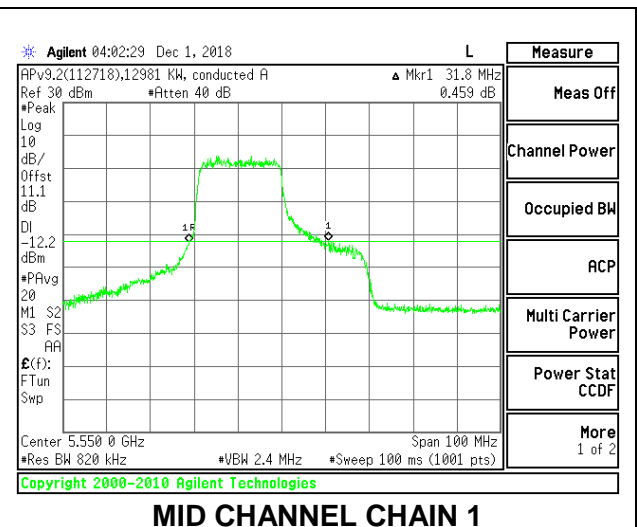

MID CHANNEL