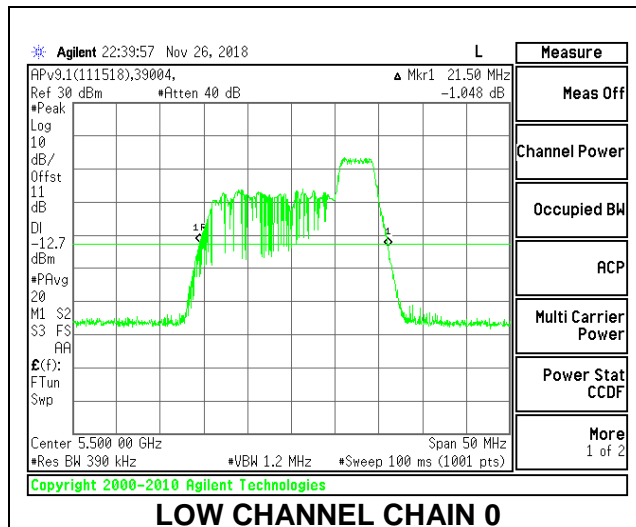

2TX Antenna 1 + Antenna 2 OFDMA MODE – 52-Tones, RU Index 40

Channel	Frequency (MHz)	26 dB Bandwidth Chain 0 (MHz)	26 dB Bandwidth Chain 1 (MHz)
Low	5500	21.50	20.40
Mid	5580	21.45	20.45
High	5700	21.50	20.35
144	5720	21.45	20.50

LOW CHANNEL