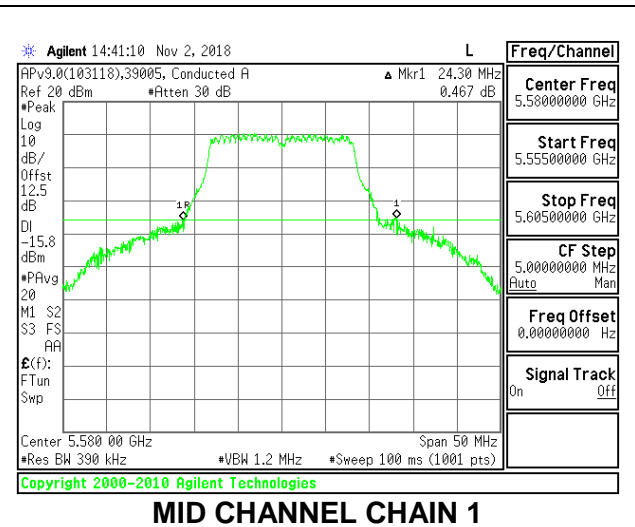

MID CHANNEL