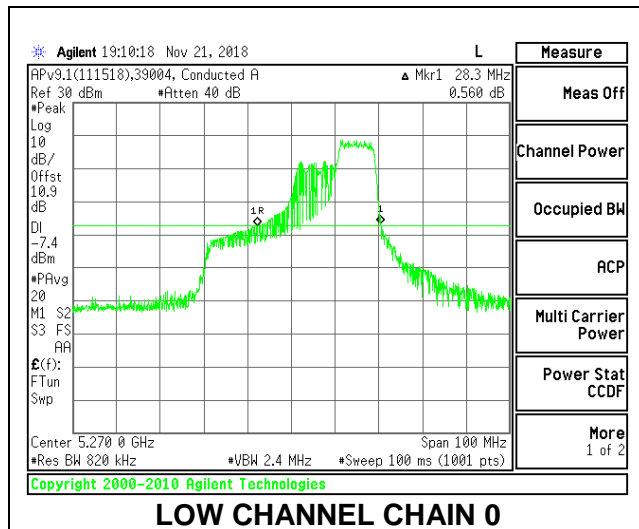

2TX Antenna 1 + Antenna 2 OFDMA MODE – 106-Tones, RU Index 56

Channel	Frequency (MHz)	26 dB Bandwidth Chain 0 (MHz)	26 dB Bandwidth Chain 1 (MHz)
Low	5270	28.30	21.50
High	5310	28.20	20.70

LOW CHANNEL