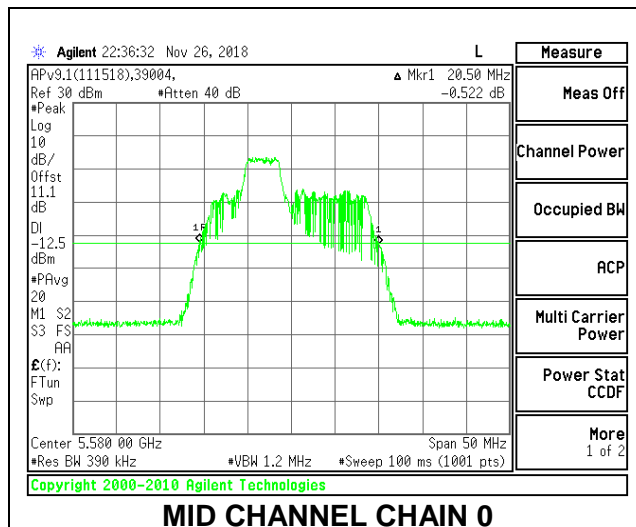

MID CHANNEL