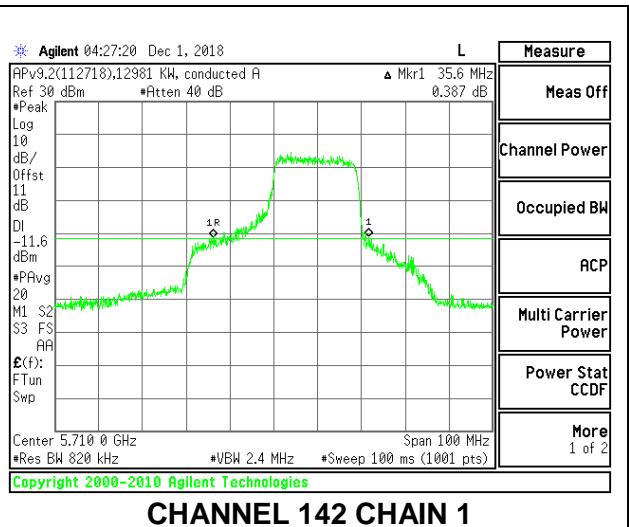

LOW CHANNEL

MID CHANNEL

HIGH CHANNEL

CHANNEL 142

2TX Antenna 1 + Antenna 2 OFDMA MODE – 106-Tones, RU Index 53

Channel	Frequency (MHz)	26 dB Bandwidth Chain 0 (MHz)	26 dB Bandwidth Chain 1 (MHz)
Low	5510	25.80	21.00
Mid	5550	25.90	21.30
High	5670	25.40	22.30
142	5710	24.90	21.40