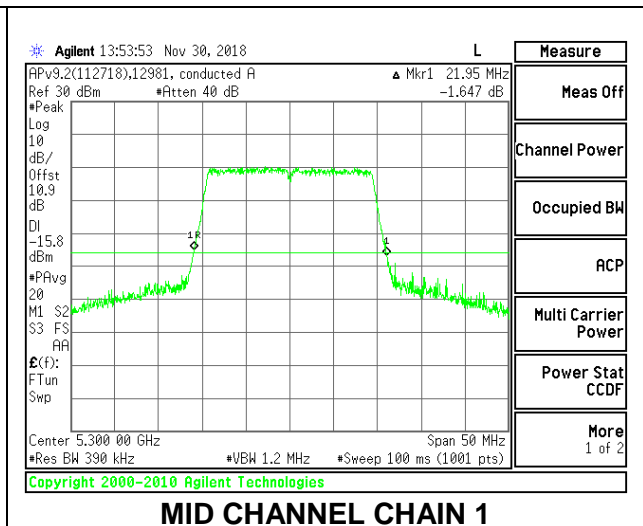

8.2.12. 802.11ax HE20 MODE IN THE 5.3 GHz BAND

2TX Antenna 1 + Antenna 2 OFDMA MODE – 242-Tones, RU Index 61

Channel	Frequency (MHz)	26 dB Bandwidth Chain 0 (MHz)	26 dB Bandwidth Chain 1 (MHz)
Low	5260	22.10	22.00
Mid	5300	22.15	21.95
High	5320	22.10	21.95

LOW CHANNEL

MID CHANNEL

HIGH CHANNEL

2TX Antenna 1 + Antenna 2 OFDMA MODE – 106-Tones, RU Index 53

Channel	Frequency (MHz)	26 dB Bandwidth Chain 0 (MHz)	26 dB Bandwidth Chain 1 (MHz)
Low	5260	21.40	20.40
Mid	5300	21.25	20.55
High	5320	21.60	20.55