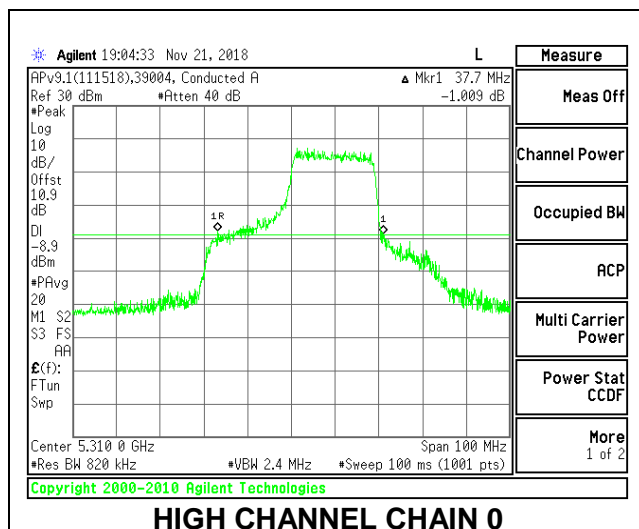

HIGH CHANNEL