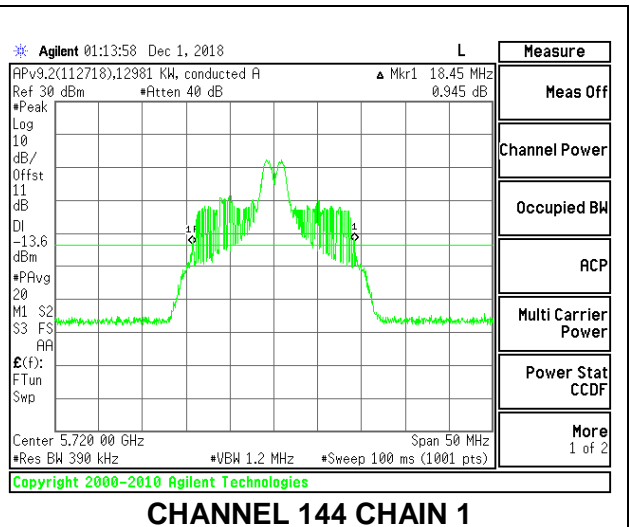

CHANNEL 144