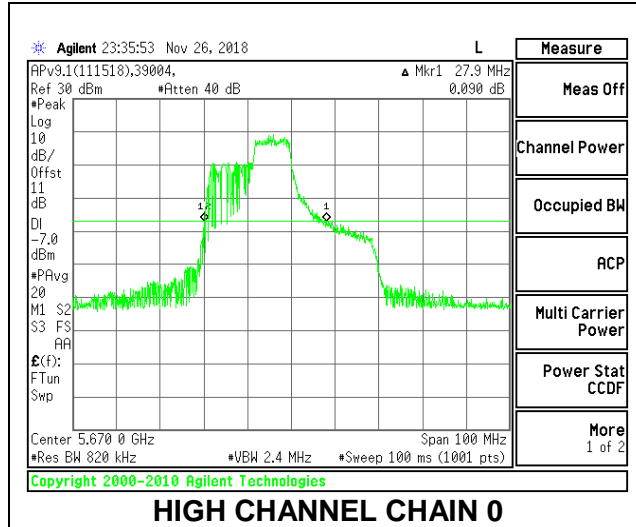

HIGH CHANNEL