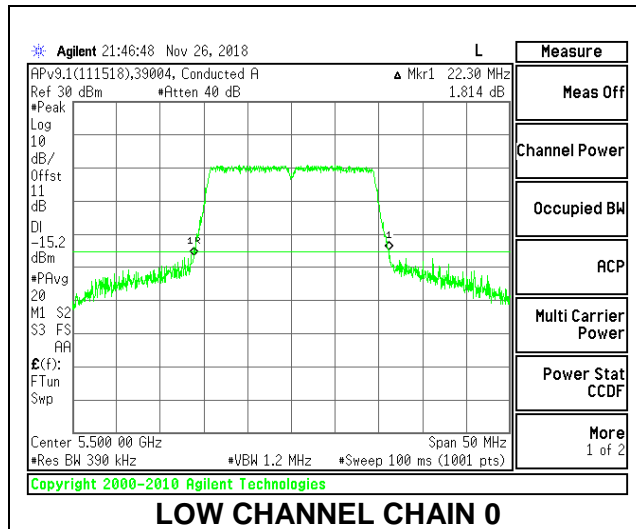

8.2.19. 802.11ax HE20 MODE IN THE 5.6 GHz BAND

2TX Antenna 1 + Antenna 2 OFDMA MODE – 242-Tones, RU Index 61

Channel	Frequency (MHz)	26 dB Bandwidth Chain 0 (MHz)	26 dB Bandwidth Chain 1 (MHz)
Low	5500	22.30	21.90
Mid	5580	22.95	22.20
High	5700	23.25	23.40
144	5720	22.2	22.45

LOW CHANNEL