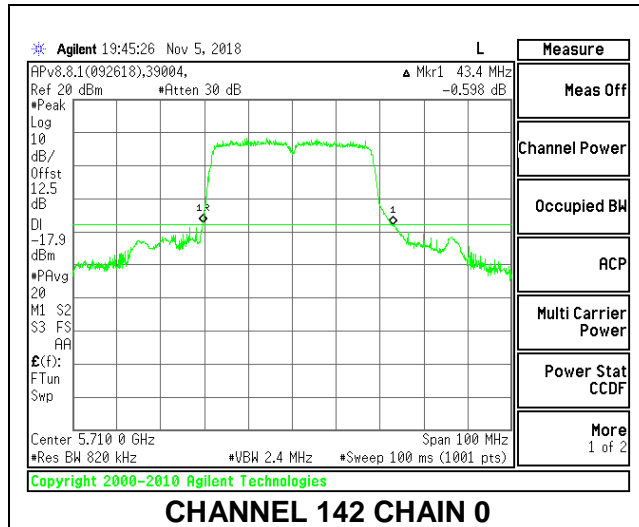

LOW CHANNEL

MID CHANNEL

HIGH CHANNEL

CHANNEL 142

8.2.18. 802.11ac VHT80 MODE IN THE 5.6 GHz BAND

2TX Antenna 1 + Antenna 2 CDD MODE

Channel	Frequency (MHz)	26 dB Bandwidth	
		Chain 0 (MHz)	Chain 1 (MHz)
Low	5530	85.20	85.60
High	5610	85.40	85.80
138	5690	85.60	84.60