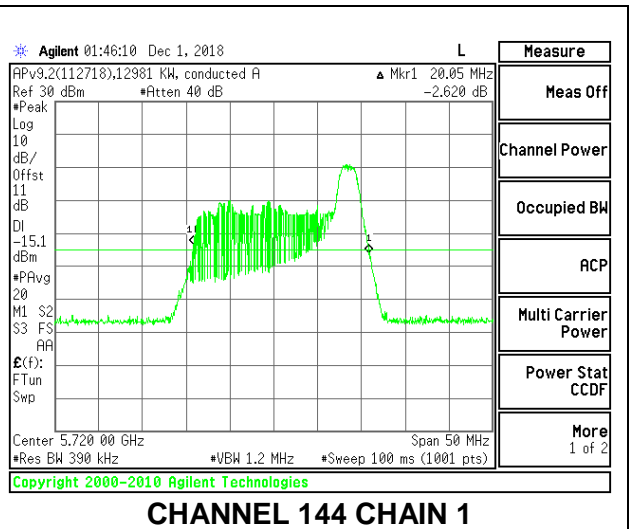

LOW CHANNEL

MID CHANNEL

HIGH CHANNEL

CHANNEL 144

8.2.20. 802.11ax HE40 MODE IN THE 5.6 GHz BAND

2TX Antenna 1 + Antenna 2 OFDMA MODE – 484-Tones, RU Index 65

Channel	Frequency (MHz)	26 dB Bandwidth Chain 0 (MHz)	26 dB Bandwidth Chain 1 (MHz)
Low	5510	41.80	41.70
Mid	5550	41.00	41.50
High	5670	41.20	41.30
142	5710	41.30	41.30