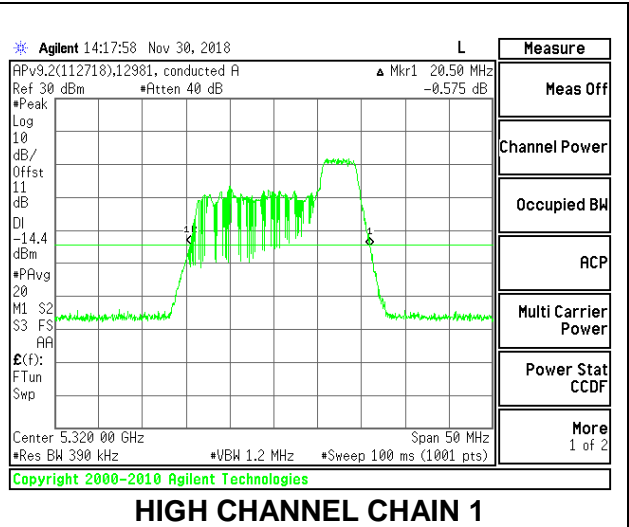

LOW CHANNEL

LOW CHANNEL CHAIN 0

LOW CHANNEL CHAIN 1

MID CHANNEL

MID CHANNEL CHAIN 0

MID CHANNEL CHAIN 1

HIGH CHANNEL

2TX Antenna 1 + Antenna 2 OFDMA MODE – 26-Tones, RU Index 0