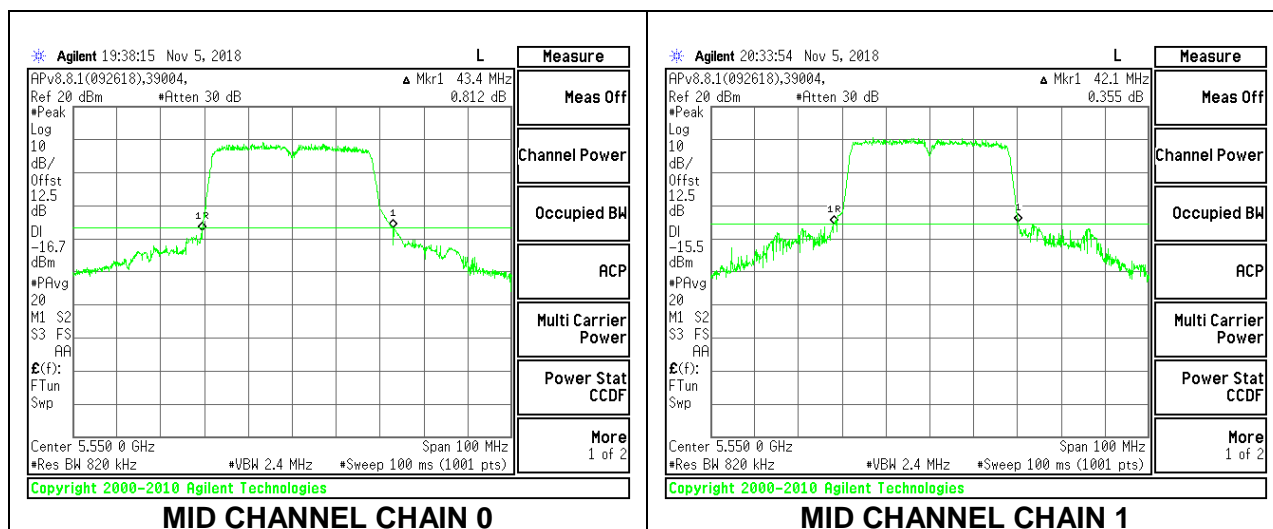

MID CHANNEL