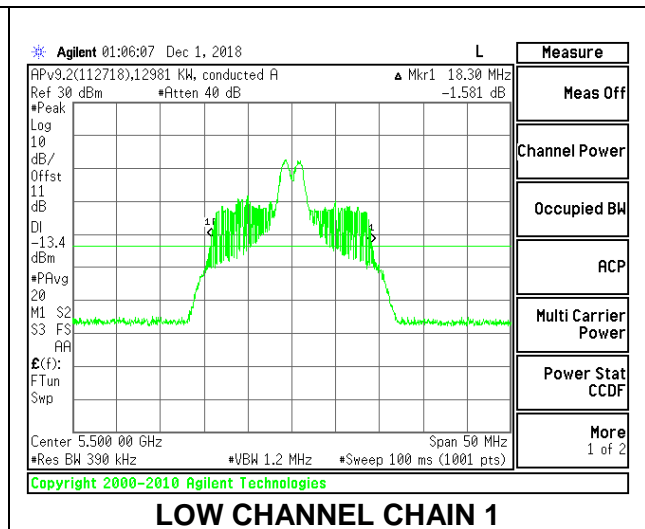

2TX Antenna 1 + Antenna 2 OFDMA MODE – 26-Tones, RU Index 4

Channel	Frequency (MHz)	26 dB Bandwidth Chain 0 (MHz)	26 dB Bandwidth Chain 1 (MHz)
Low	5500	19.90	18.30
Mid	5580	19.85	18.40
High	5700	19.90	18.45
144	5720	19.9	18.45

LOW CHANNEL