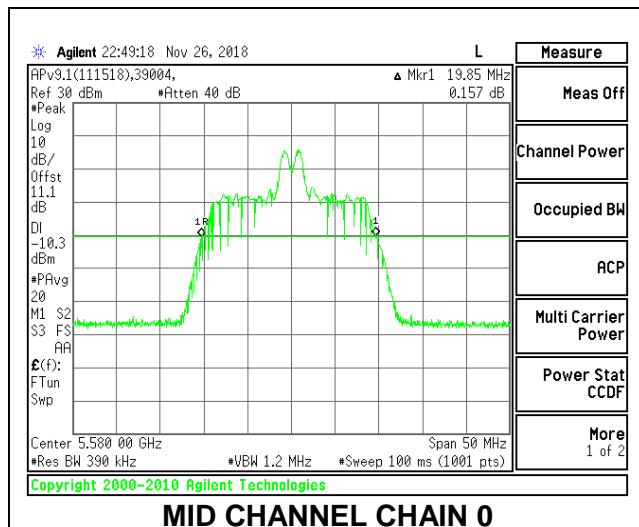

MID CHANNEL