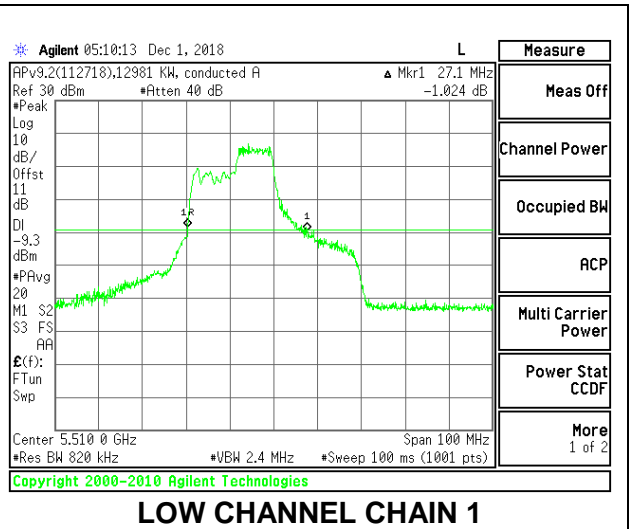

2TX Antenna 1 + Antenna 2 OFDMA MODE – 106-Tones, RU Index 54

Channel	Frequency (MHz)	26 dB Bandwidth Chain 0 (MHz)	26 dB Bandwidth Chain 1 (MHz)
Low	5510	28.40	27.10
Mid	5550	28.10	25.80
High	5670	27.90	27.70
142	5710	28.00	27.60

LOW CHANNEL