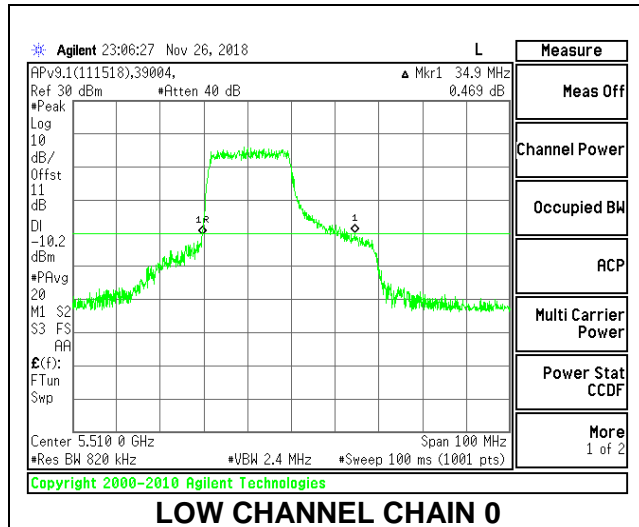

2TX Antenna 1 + Antenna 2 OFDMA MODE – 242-Tones, RU Index 61

Channel	Frequency (MHz)	26 dB Bandwidth Chain 0 (MHz)	26 dB Bandwidth Chain 1 (MHz)
Low	5510	34.90	30.60
Mid	5550	34.40	31.80
High	5670	33.60	33.10
142	5710	33.10	33.70

LOW CHANNEL