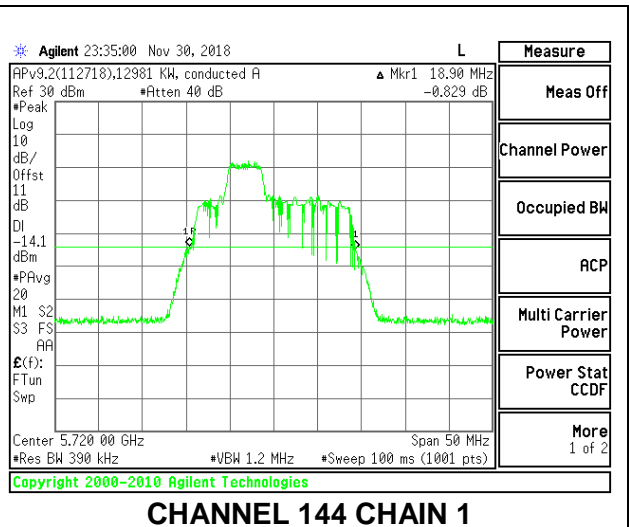

LOW CHANNEL

MID CHANNEL

HIGH CHANNEL

CHANNEL 144

2TX Antenna 1 + Antenna 2 OFDMA MODE – 52-Tones, RU Index 40

Channel	Frequency (MHz)	26 dB Bandwidth Chain 0 (MHz)	26 dB Bandwidth Chain 1 (MHz)
Low	5500	21.50	20.40
Mid	5580	21.45	20.45
High	5700	21.50	20.35
144	5720	21.45	20.50