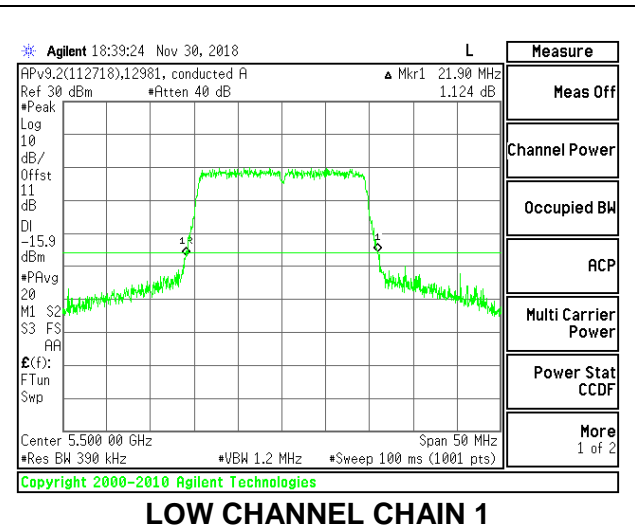

8.2.19. 802.11ax HE20 MODE IN THE 5.6 GHz BAND

2TX Antenna 1 + Antenna 2 OFDMA MODE – 242-Tones, RU Index 61

Channel	Frequency (MHz)	26 dB Bandwidth Chain 0 (MHz)	26 dB Bandwidth Chain 1 (MHz)
Low	5500	22.30	21.90
Mid	5580	22.95	22.20
High	5700	23.25	23.40
144	5720	22.2	22.45

LOW CHANNEL