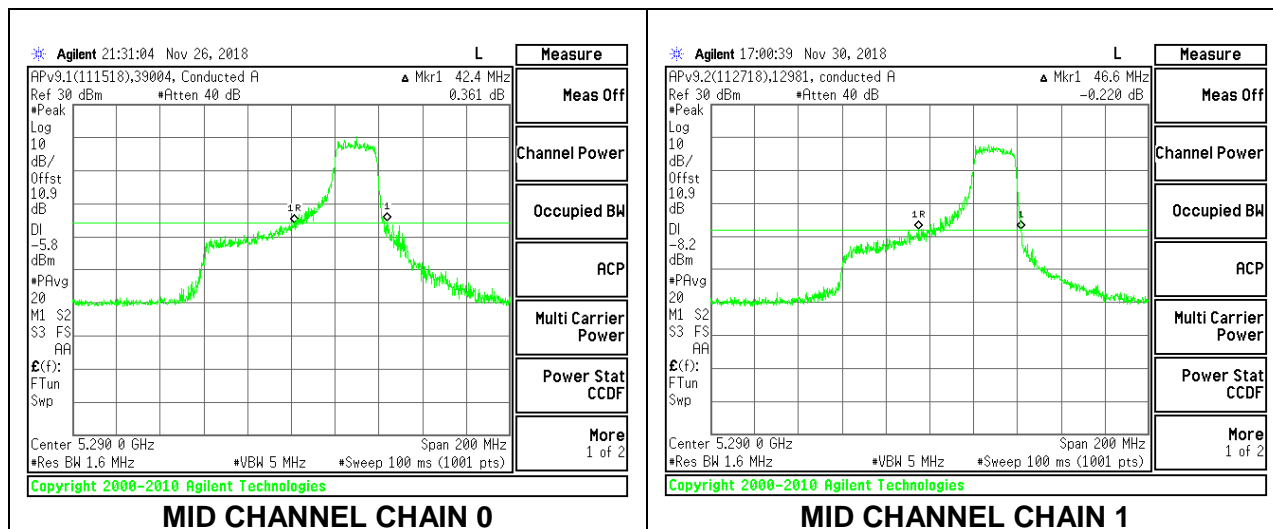

2TX Antenna 1 + Antenna 2 OFDMA MODE – 242-Tones, RU Index 64

Channel	Frequency (MHz)	26 dB Bandwidth Chain 0 (MHz)	26 dB Bandwidth Chain 1 (MHz)
Mid	5290	42.40	46.60

MID CHANNEL