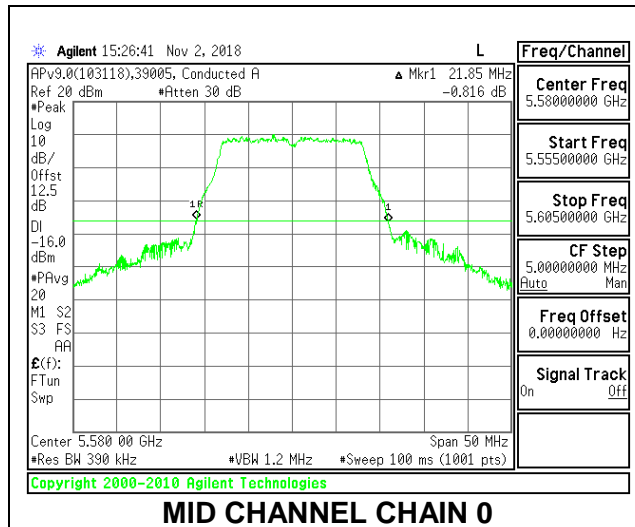

MID CHANNEL