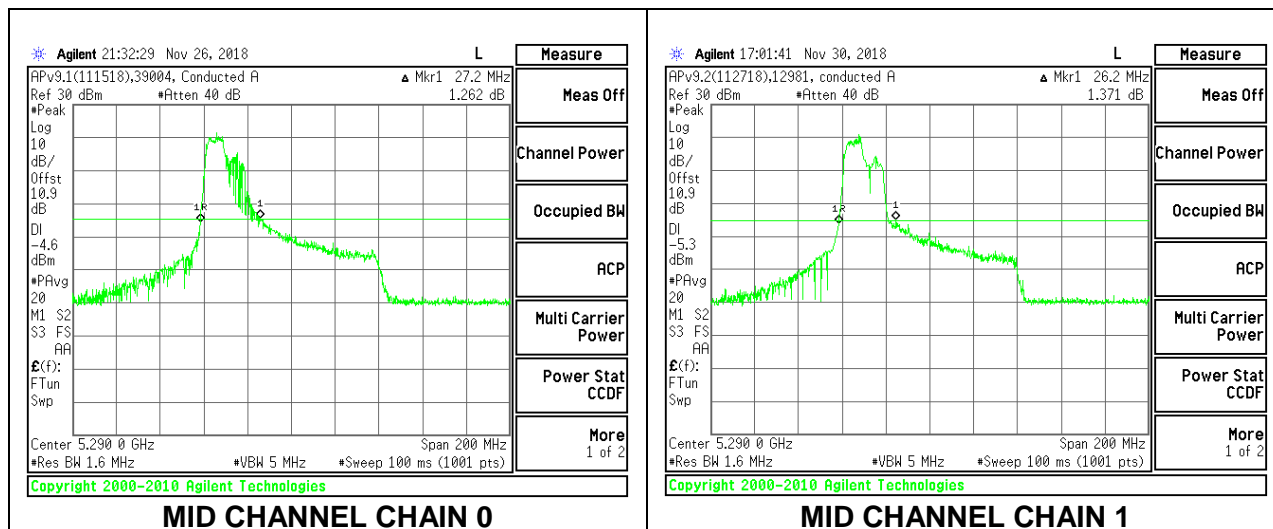

2TX Antenna 1 + Antenna 2 OFDMA MODE – 106-Tones, RU Index 53

Channel	Frequency (MHz)	26 dB Bandwidth Chain 0 (MHz)	26 dB Bandwidth Chain 1 (MHz)
Mid	5290	27.20	26.20

MID CHANNEL