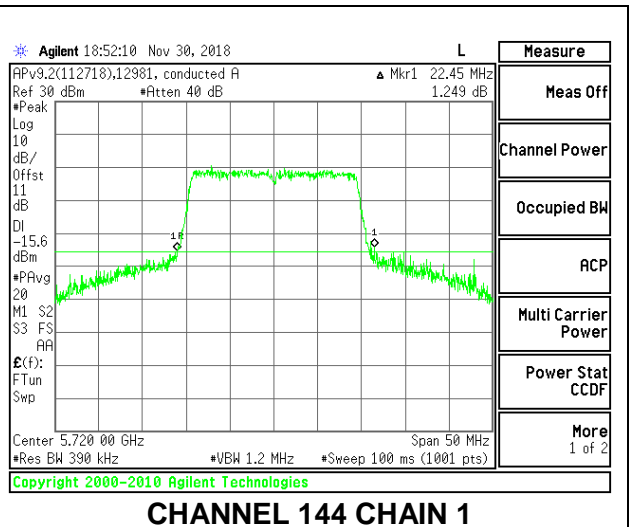

LOW CHANNEL

MID CHANNEL

HIGH CHANNEL

CHANNEL 144

2TX Antenna 1 + Antenna 2 OFDMA MODE – 106-Tones, RU Index 53

Channel	Frequency (MHz)	26 dB Bandwidth Chain 0 (MHz)	26 dB Bandwidth Chain 1 (MHz)
Low	5500	21.50	20.55
Mid	5580	21.45	20.40
High	5700	21.50	20.50
144	5720	21.45	20.45