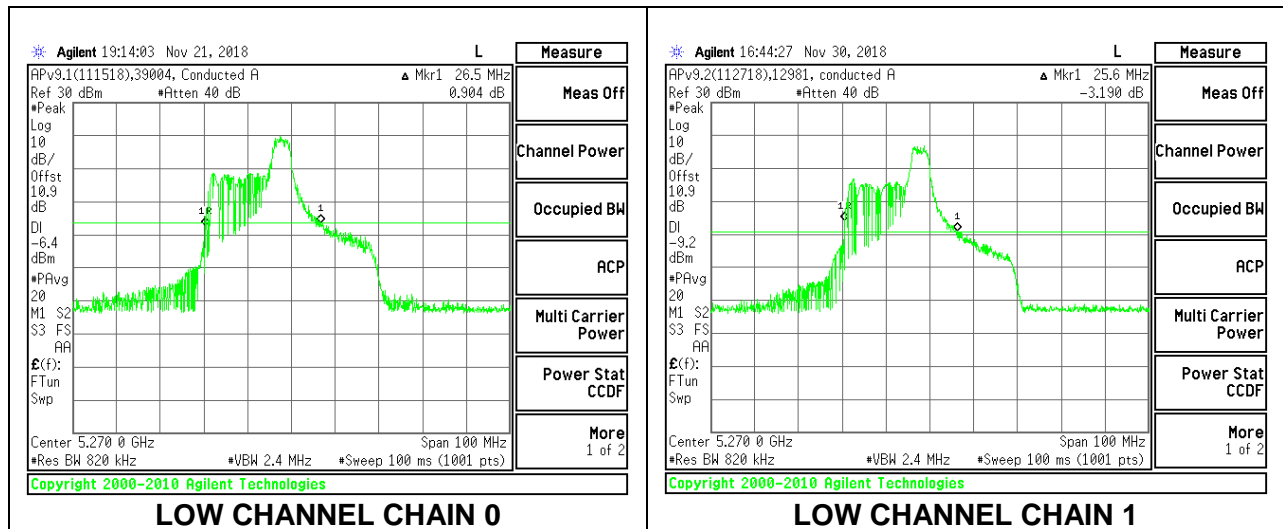

2TX Antenna 1 + Antenna 2 OFDMA MODE – 52-Tones, RU Index 40

Channel	Frequency (MHz)	26 dB Bandwidth Chain 0 (MHz)	26 dB Bandwidth Chain 1 (MHz)
Low	5270	26.50	25.60
High	5310	25.60	25.70

LOW CHANNEL

LOW CHANNEL CHAIN 0

LOW CHANNEL CHAIN 1

HIGH CHANNEL