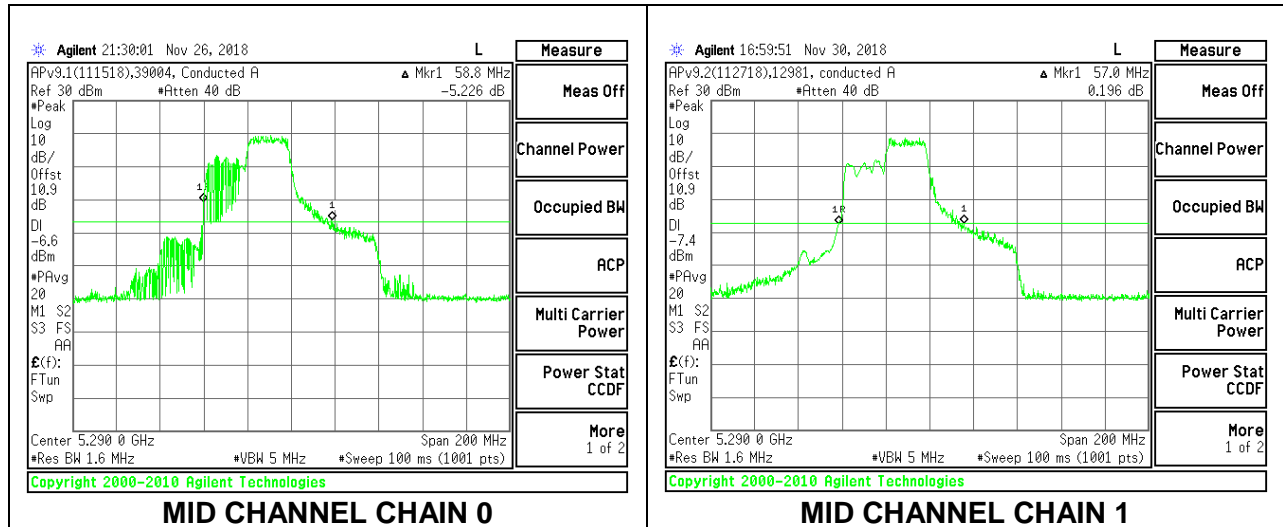

2TX Antenna 1 + Antenna 2 OFDMA MODE – 242-Tones, RU Index 62

Channel	Frequency (MHz)	26 dB Bandwidth Chain 0 (MHz)	26 dB Bandwidth Chain 1 (MHz)
Mid	5290	58.80	57.00

MID CHANNEL