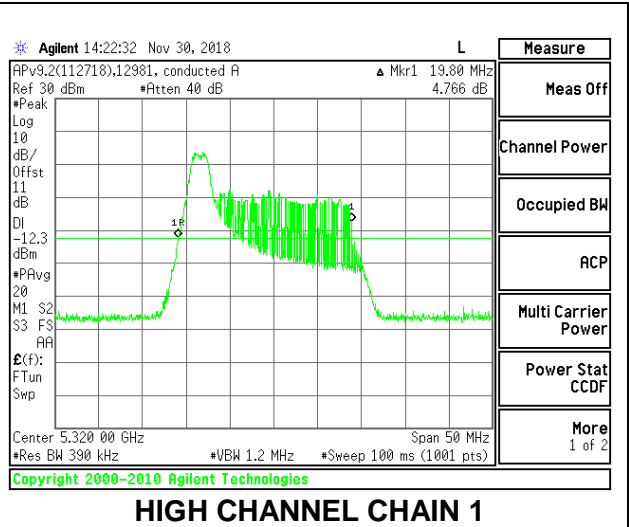

Channel	Frequency (MHz)	26 dB Bandwidth Chain 0 (MHz)	26 dB Bandwidth Chain 1 (MHz)
Low	5260	20.50	20.05
Mid	5300	20.50	19.95
High	5320	20.45	19.80

LOW CHANNEL

MID CHANNEL

HIGH CHANNEL

2TX Antenna 1 + Antenna 2 OFDMA MODE – 26-Tones, RU Index 4