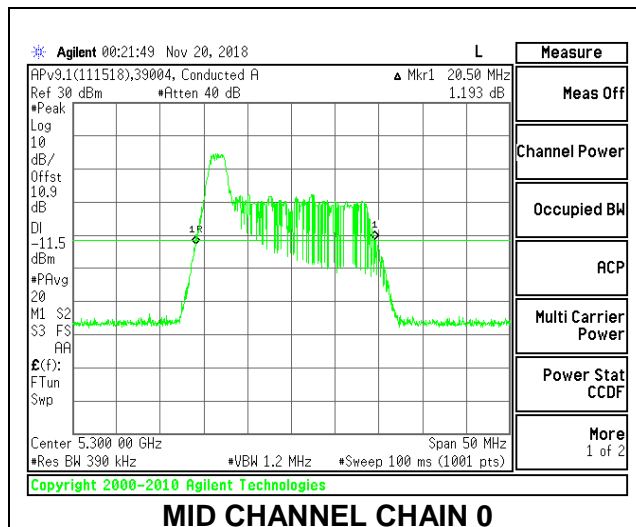

MID CHANNEL