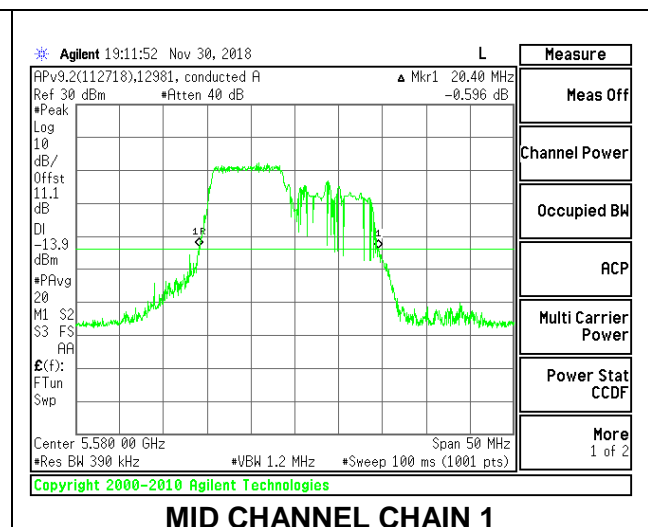

MID CHANNEL