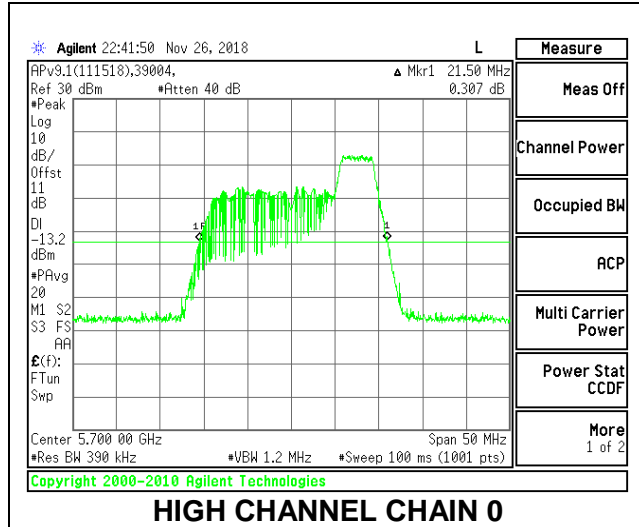

HIGH CHANNEL