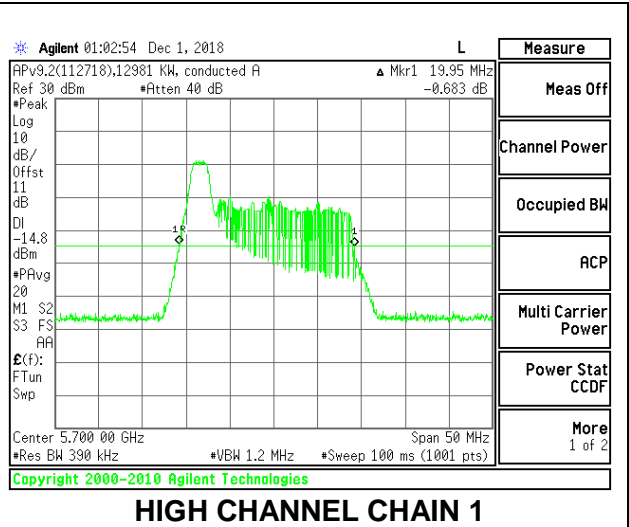

HIGH CHANNEL