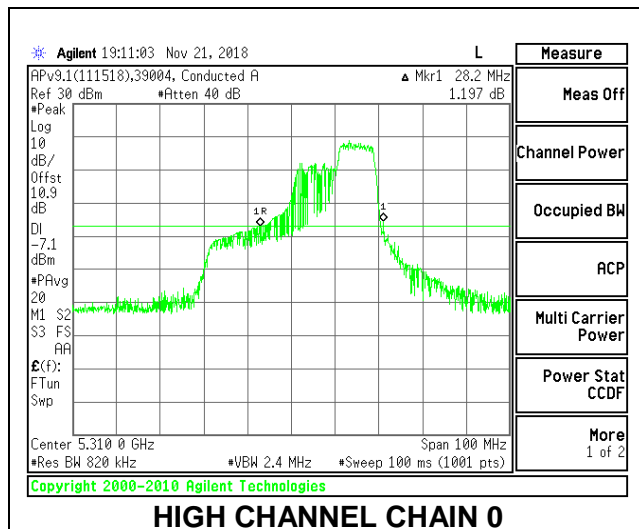

HIGH CHANNEL