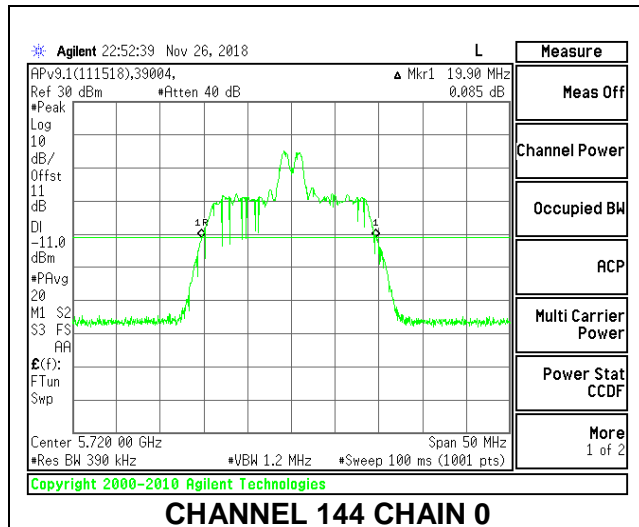

LOW CHANNEL

MID CHANNEL

HIGH CHANNEL

CHANNEL 144

2TX Antenna 1 + Antenna 2 OFDMA MODE – 26-Tones, RU Index 8

Channel	Frequency (MHz)	26 dB Bandwidth Chain 0 (MHz)	26 dB Bandwidth Chain 1 (MHz)
Low	5500	21.20	19.95
Mid	5580	21.20	20.15
High	5700	21.05	20.20
144	5720	21.25	20.05