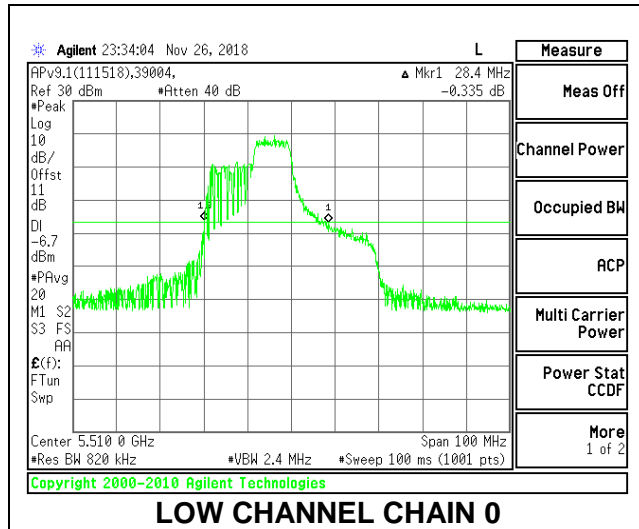

2TX Antenna 1 + Antenna 2 OFDMA MODE – 106-Tones, RU Index 54

Channel	Frequency (MHz)	26 dB Bandwidth Chain 0 (MHz)	26 dB Bandwidth Chain 1 (MHz)
Low	5510	28.40	27.10
Mid	5550	28.10	25.80
High	5670	27.90	27.70
142	5710	28.00	27.60

LOW CHANNEL