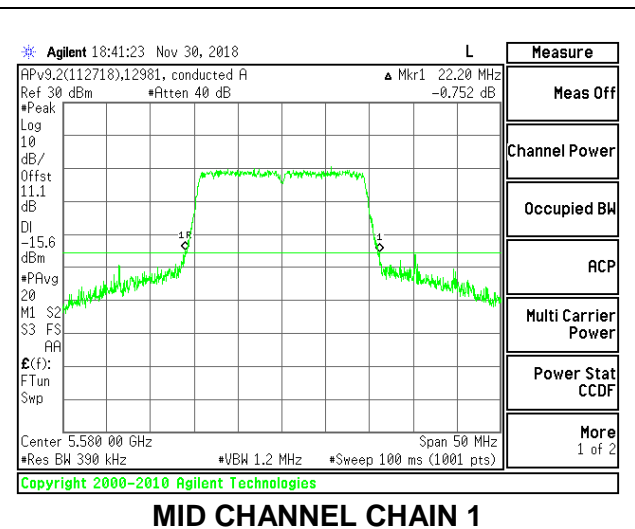

MID CHANNEL