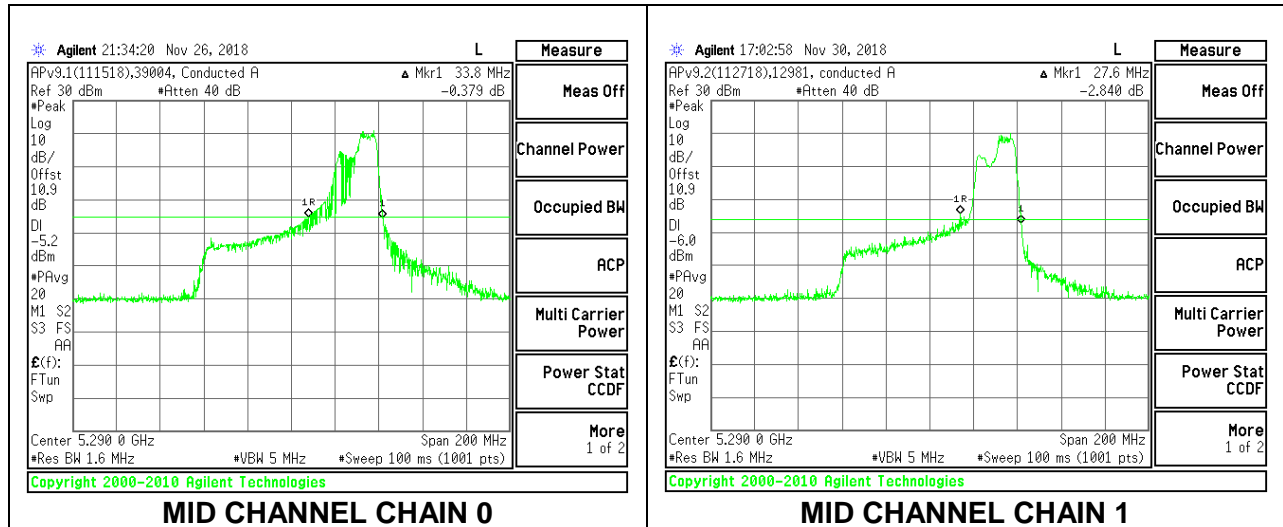

2TX Antenna 1 + Antenna 2 OFDMA MODE – 106-Tones, RU Index 60

Channel	Frequency (MHz)	26 dB Bandwidth Chain 0 (MHz)	26 dB Bandwidth Chain 1 (MHz)
Mid	5290	33.80	27.60

MID CHANNEL