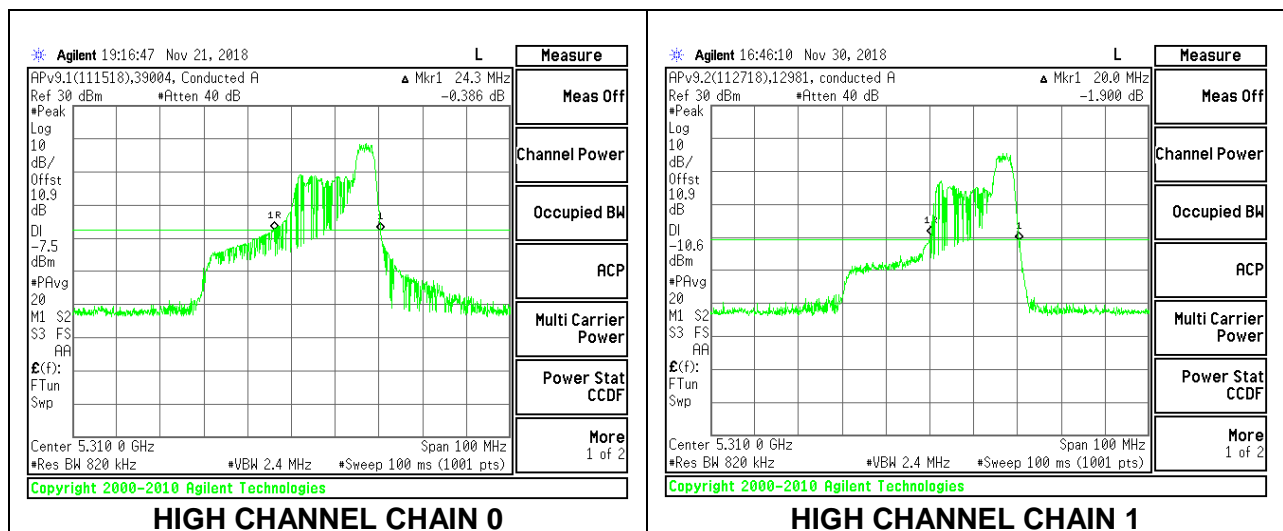

HIGH CHANNEL