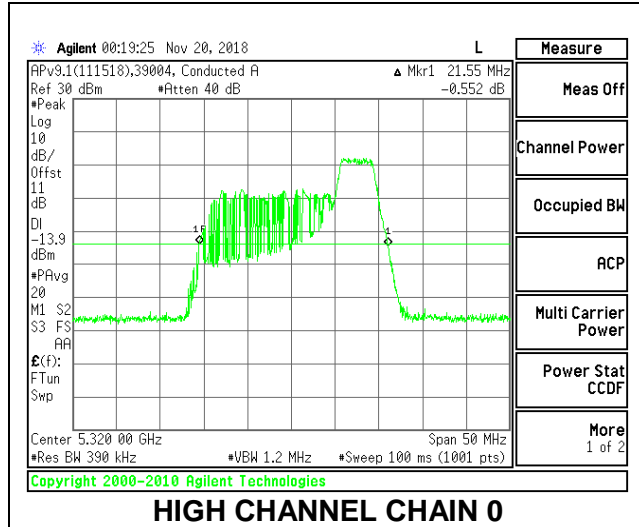

LOW CHANNEL

LOW CHANNEL CHAIN 0

LOW CHANNEL CHAIN 1

MID CHANNEL

MID CHANNEL CHAIN 0

MID CHANNEL CHAIN 1

HIGH CHANNEL

2TX Antenna 1 + Antenna 2 OFDMA MODE – 26-Tones, RU Index 0