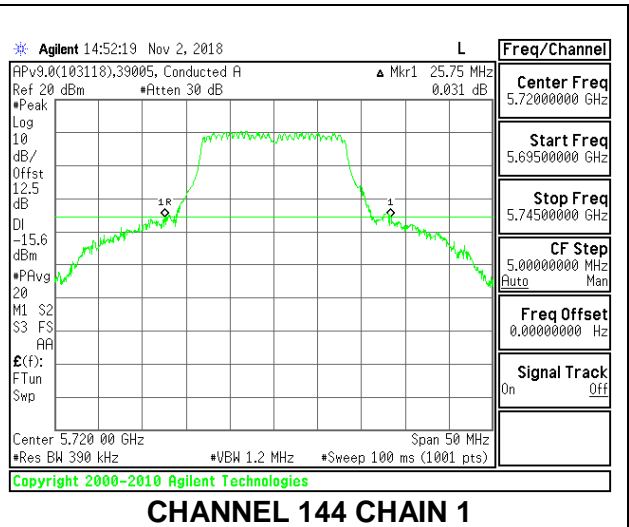

LOW CHANNEL

MID CHANNEL

HIGH CHANNEL

CHANNEL 144

8.2.16. 802.11n HT20 MODE IN THE 5.6 GHz BAND

2TX Antenna 1 + Antenna 2 CDD MODE

Channel	Frequency (MHz)	26 dB Bandwidth	
		Chain 0 (MHz)	Chain 1 (MHz)
Low	5500	22.55	23.65
Mid	5580	22.90	26.55
High	5700	23.95	28.30
144	5720	23.90	28.90