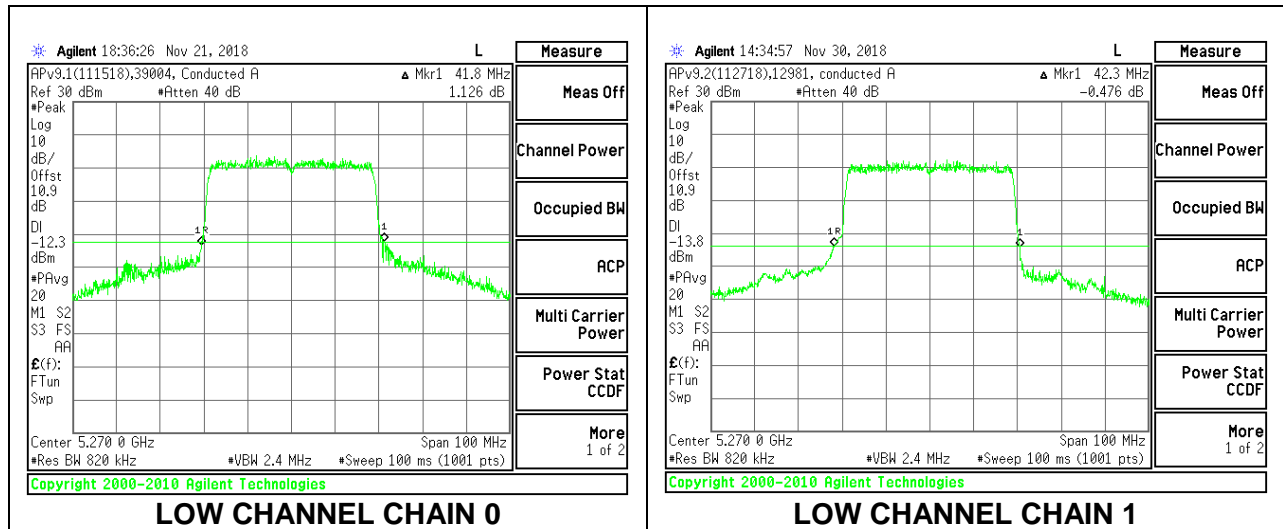

8.2.13. 802.11ax HE40 MODE IN THE 5.3 GHz BAND

2TX Antenna 1 + Antenna 2 OFDMA MODE – 484-Tones, RU Index 65

Channel	Frequency (MHz)	26 dB Bandwidth Chain 0 (MHz)	26 dB Bandwidth Chain 1 (MHz)
Low	5270	41.80	42.30
High	5310	41.40	41.90

LOW CHANNEL