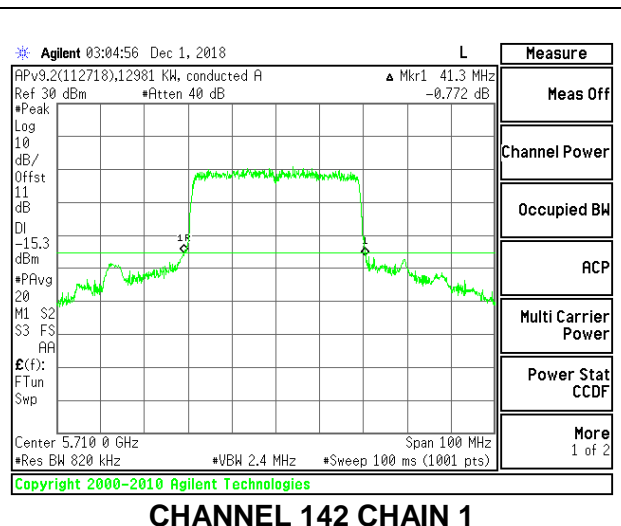

LOW CHANNEL

MID CHANNEL

HIGH CHANNEL

CHANNEL 142

2TX Antenna 1 + Antenna 2 OFDMA MODE – 242-Tones, RU Index 61

Channel	Frequency (MHz)	26 dB Bandwidth Chain 0 (MHz)	26 dB Bandwidth Chain 1 (MHz)
Low	5510	34.90	30.60
Mid	5550	34.40	31.80
High	5670	33.60	33.10
142	5710	33.10	33.70