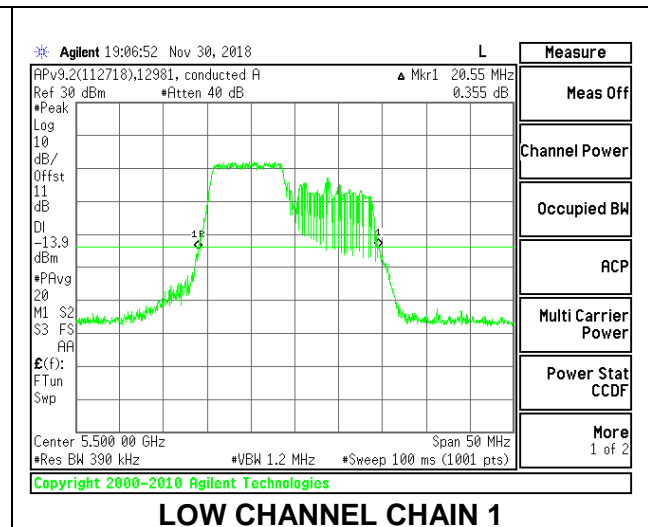

2TX Antenna 1 + Antenna 2 OFDMA MODE – 106-Tones, RU Index 53

Channel	Frequency (MHz)	26 dB Bandwidth Chain 0 (MHz)	26 dB Bandwidth Chain 1 (MHz)
Low	5500	21.50	20.55
Mid	5580	21.45	20.40
High	5700	21.50	20.50
144	5720	21.45	20.45

LOW CHANNEL