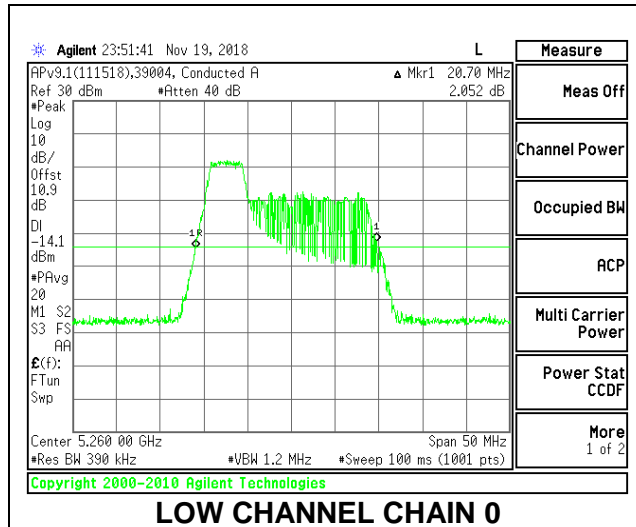

2TX Antenna 1 + Antenna 2 OFDMA MODE – 52-Tones, RU Index 37

Channel	Frequency (MHz)	26 dB Bandwidth Chain 0 (MHz)	26 dB Bandwidth Chain 1 (MHz)
Low	5260	20.70	20.20
Mid	5300	20.90	20.15
High	5320	20.95	20.10

LOW CHANNEL