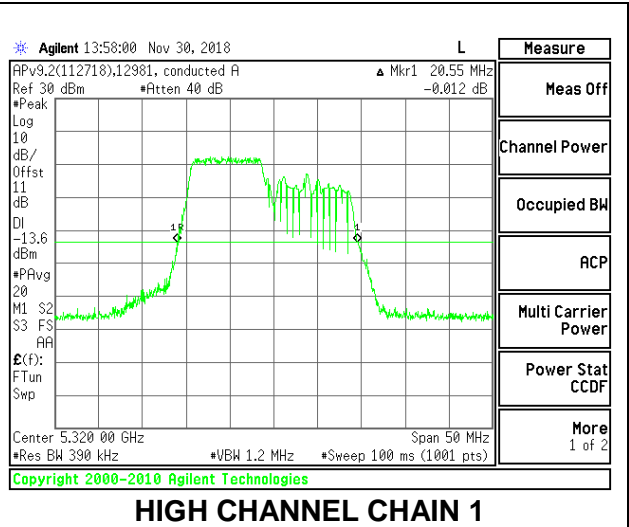

HIGH CHANNEL