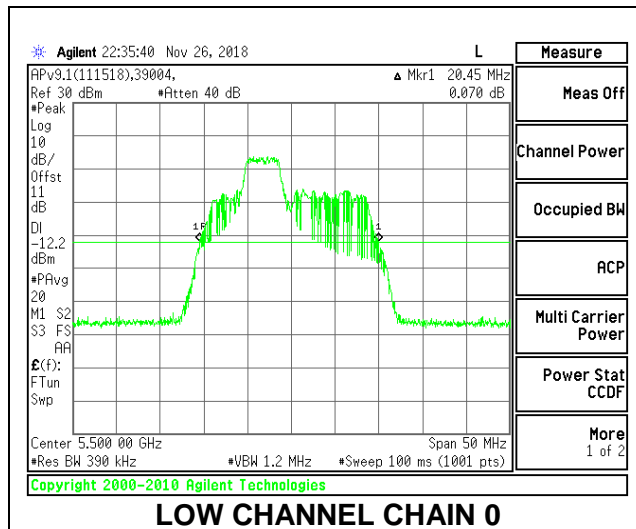

2TX Antenna 1 + Antenna 2 OFDMA MODE – 52-Tones, RU Index 38

Channel	Frequency (MHz)	26 dB Bandwidth Chain 0 (MHz)	26 dB Bandwidth Chain 1 (MHz)
Low	5500	20.45	19.10
Mid	5580	20.50	19.00
High	5700	20.55	19.15
144	5720	20.6	18.90

LOW CHANNEL