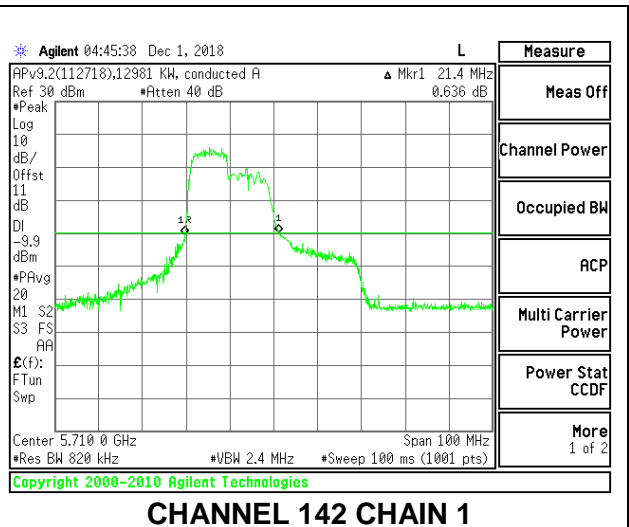

LOW CHANNEL

MID CHANNEL

HIGH CHANNEL

CHANNEL 142

2TX Antenna 1 + Antenna 2 OFDMA MODE – 106-Tones, RU Index 54

Channel	Frequency (MHz)	26 dB Bandwidth Chain 0 (MHz)	26 dB Bandwidth Chain 1 (MHz)
Low	5510	28.40	27.10
Mid	5550	28.10	25.80
High	5670	27.90	27.70
142	5710	28.00	27.60