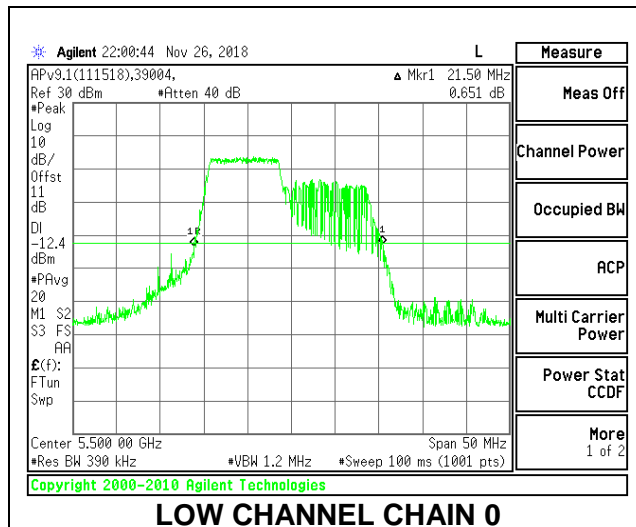

2TX Antenna 1 + Antenna 2 OFDMA MODE – 106-Tones, RU Index 53

Channel	Frequency (MHz)	26 dB Bandwidth Chain 0 (MHz)	26 dB Bandwidth Chain 1 (MHz)
Low	5500	21.50	20.55
Mid	5580	21.45	20.40
High	5700	21.50	20.50
144	5720	21.45	20.45

LOW CHANNEL