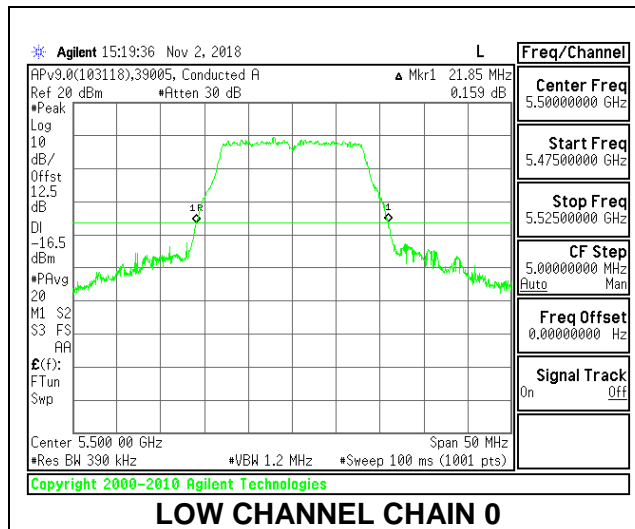

8.2.15. 802.11a MODE IN THE 5.6 GHz BAND

2TX Antenna 1 + Antenna 2 CDD MODE

Channel	Frequency (MHz)	26 dB Bandwidth	
		Chain 0 (MHz)	Chain 1 (MHz)
Low	5500	21.85	21.95
Mid	5580	21.85	24.30
High	5700	22.05	25.30
144	5720	21.75	25.75

LOW CHANNEL