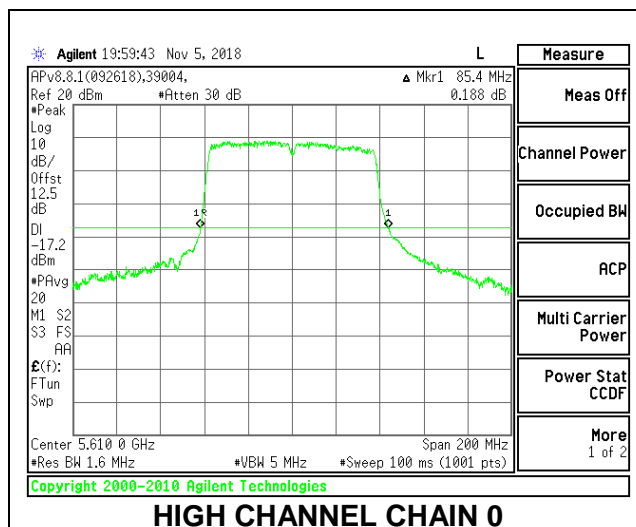

HIGH CHANNEL