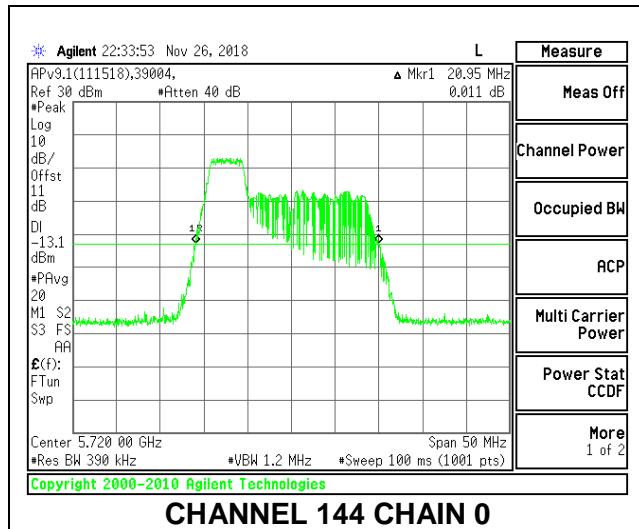

LOW CHANNEL

MID CHANNEL

HIGH CHANNEL

CHANNEL 144

2TX Antenna 1 + Antenna 2 OFDMA MODE – 52-Tones, RU Index 38

Channel	Frequency (MHz)	26 dB Bandwidth Chain 0 (MHz)	26 dB Bandwidth Chain 1 (MHz)
Low	5500	20.45	19.10
Mid	5580	20.50	19.00
High	5700	20.55	19.15
144	5720	20.6	18.90