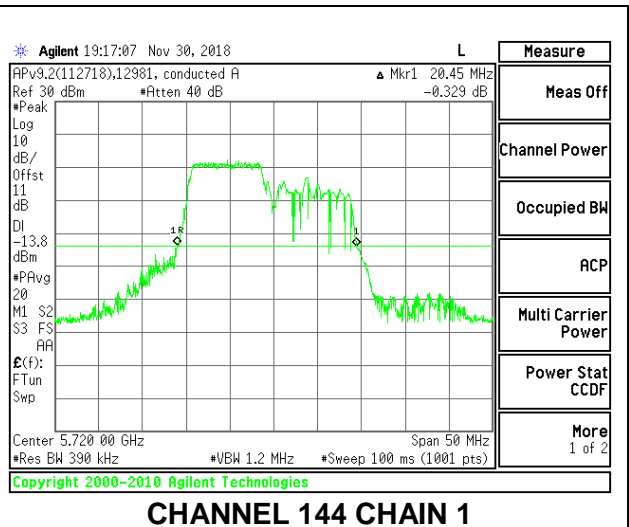

LOW CHANNEL

MID CHANNEL

HIGH CHANNEL

CHANNEL 144

2TX Antenna 1 + Antenna 2 OFDMA MODE – 106-Tones, RU Index 54

Channel	Frequency (MHz)	26 dB Bandwidth Chain 0 (MHz)	26 dB Bandwidth Chain 1 (MHz)
Low	5500	21.70	20.70
Mid	5580	21.90	20.60
High	5700	21.90	20.65
144	5720	21.85	20.65