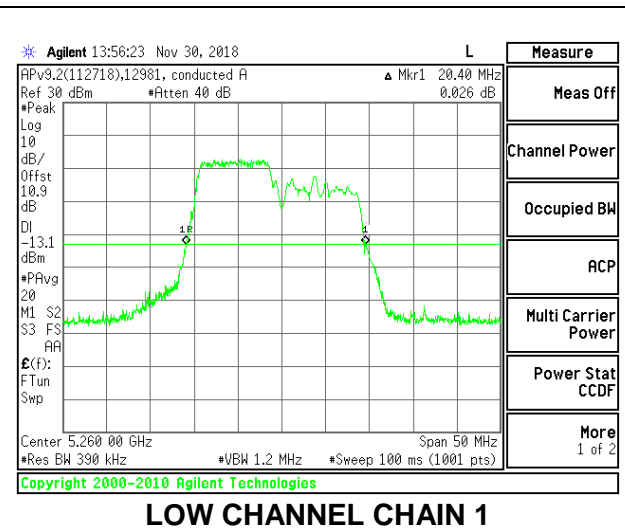

2TX Antenna 1 + Antenna 2 OFDMA MODE – 106-Tones, RU Index 53

Channel	Frequency (MHz)	26 dB Bandwidth Chain 0 (MHz)	26 dB Bandwidth Chain 1 (MHz)
Low	5260	21.40	20.40
Mid	5300	21.25	20.55
High	5320	21.60	20.55

LOW CHANNEL