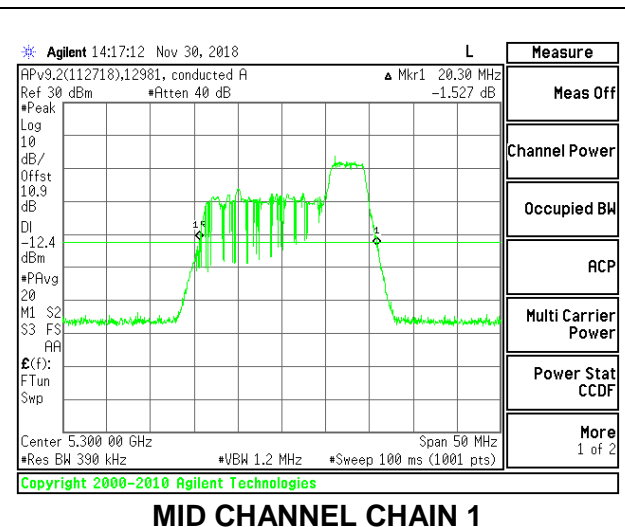

LOW CHANNEL

LOW CHANNEL CHAIN 0

LOW CHANNEL CHAIN 1

MID CHANNEL

MID CHANNEL CHAIN 0

MID CHANNEL CHAIN 1

HIGH CHANNEL

2TX Antenna 1 + Antenna 2 OFDMA MODE – 26-Tones, RU Index 0