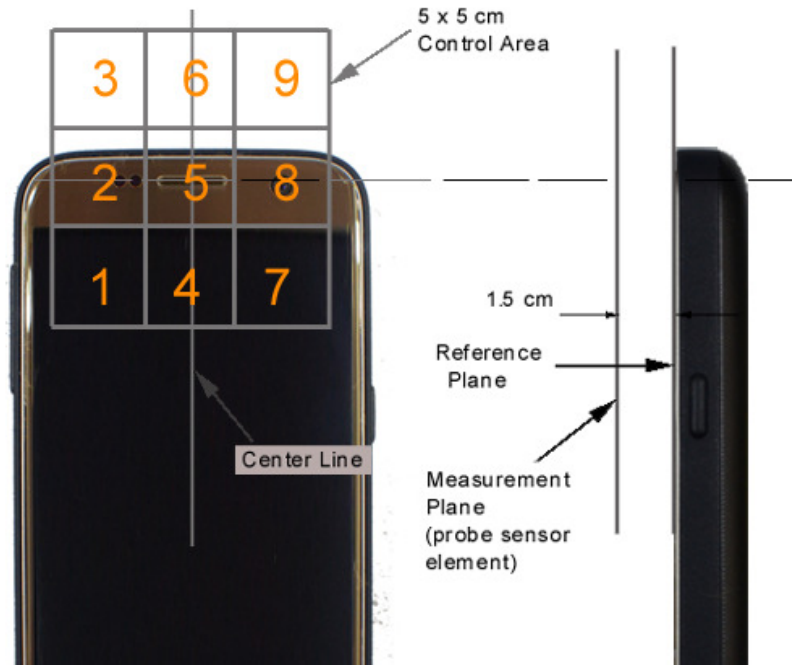

Figure 15-1
Ear Reference Point HAC Phantom Alignment

Figure 15-2
HAC Phantom Plane Alignment

| | | | | |
|-------------------------------|---|--------------------------------|---|---------------------------------|
| FCC ID: A3LSMG930US |  PCTEST ENGINEERING LABORATORY, INC. | HAC (RF EMISSIONS) TEST REPORT |  | Reviewed by: Quality Manager |
| Filename: 0Y1601290229.A3L | Test Dates: 01/18/2016 - 01/22/2016 | EUT Type: Portable Handset | | Page 47 of 48 |

Figure 15-3 5x5 Scan grid above WD

Figure 15-4 E-Field WD Scan overlay

| | | | | |
|-------------------------------|--|--------------------------------|---|---------------------------------|
| FCC ID: A3LSMG930US |  PCTEST ENGINEERING LABORATORY, INC. | HAC (RF EMISSIONS) TEST REPORT |  SAMSUNG | Reviewed by: Quality Manager |
| Filename: 0Y1601290229.A3L | Test Dates: 01/18/2016 - 01/22/2016 | EUT Type: Portable Handset | | Page 48 of 48 |