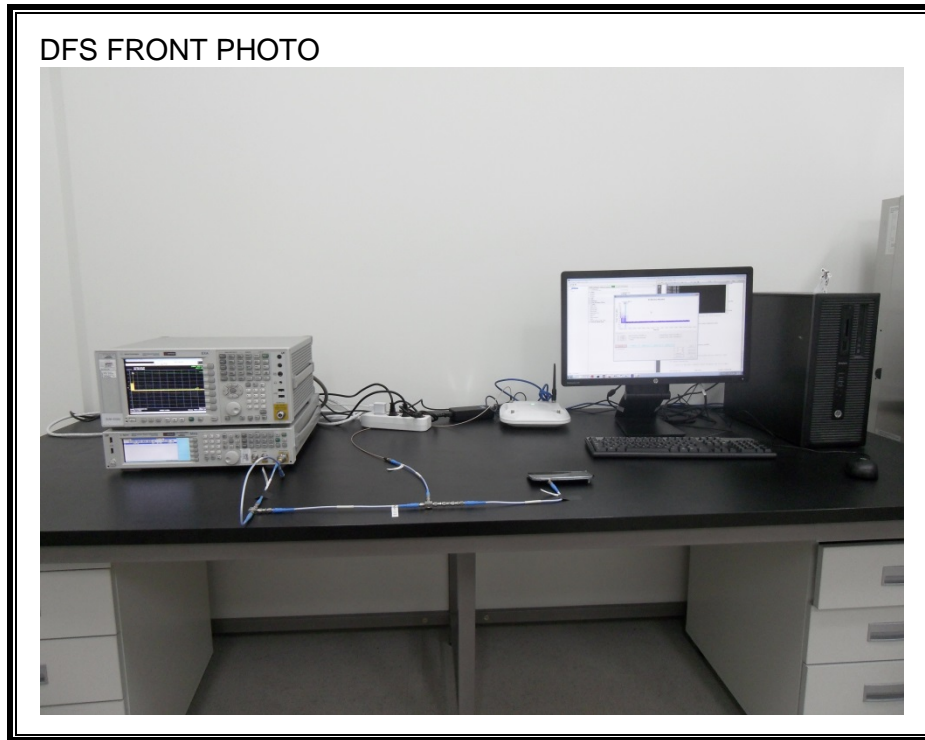

15. SETUP PHOTOS

ANTENNA PORT CONDUCTED RF MEASUREMENT SETUP

RADIATED RF MEASUREMENT SETUP (BELOW 1 GHz)

RADIATED RF MEASUREMENT SETUP (ABOVE 1 GHz)

RADIATED RF MEASUREMENT SETUP FOR PORTABLE CONFIGURATION

POWERLINE CONDUCTED EMISSIONS MEASUREMENT SETUP

DYNAMIC FREQUENCY SELECTION MEASUREMENT SETUP

END OF REPORT