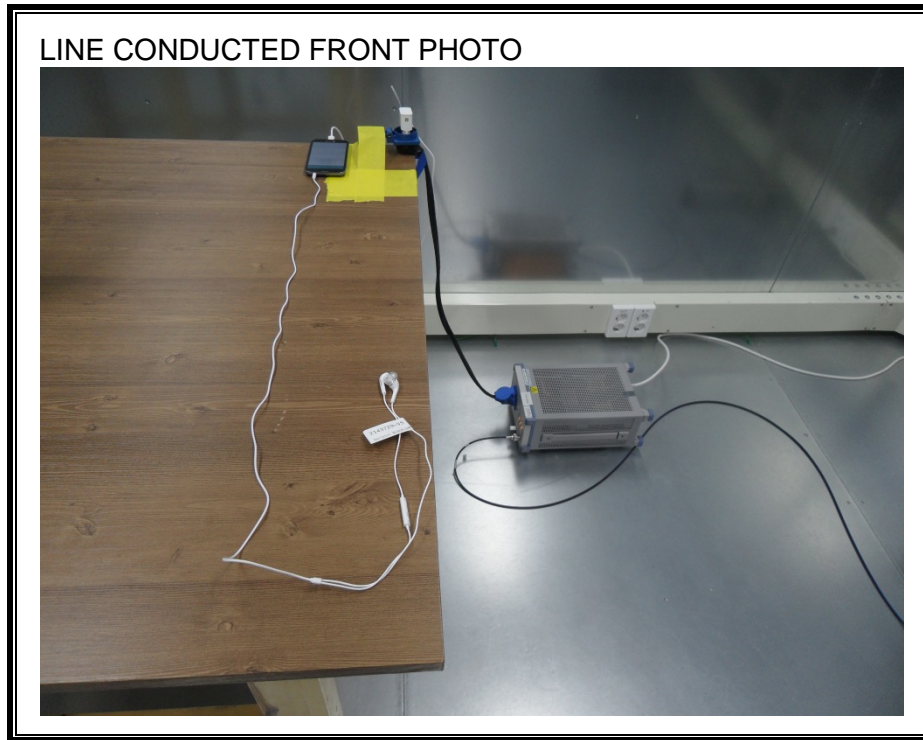

15. SETUP PHOTOS

ANTENNA PORT CONDUCTED RF MEASUREMENT SETUP

RADIATED RF MEASUREMENT SETUP (BELOW 1 GHz)

RADIATED RF MEASUREMENT SETUP (ABOVE 1 GHz)

RADIATED RF MEASUREMENT SETUP FOR PORTABLE CONFIGURATION

POWERLINE CONDUCTED EMISSIONS MEASUREMENT SETUP

DYNAMIC FREQUENCY SELECTION MEASUREMENT SETUP

END OF REPORT