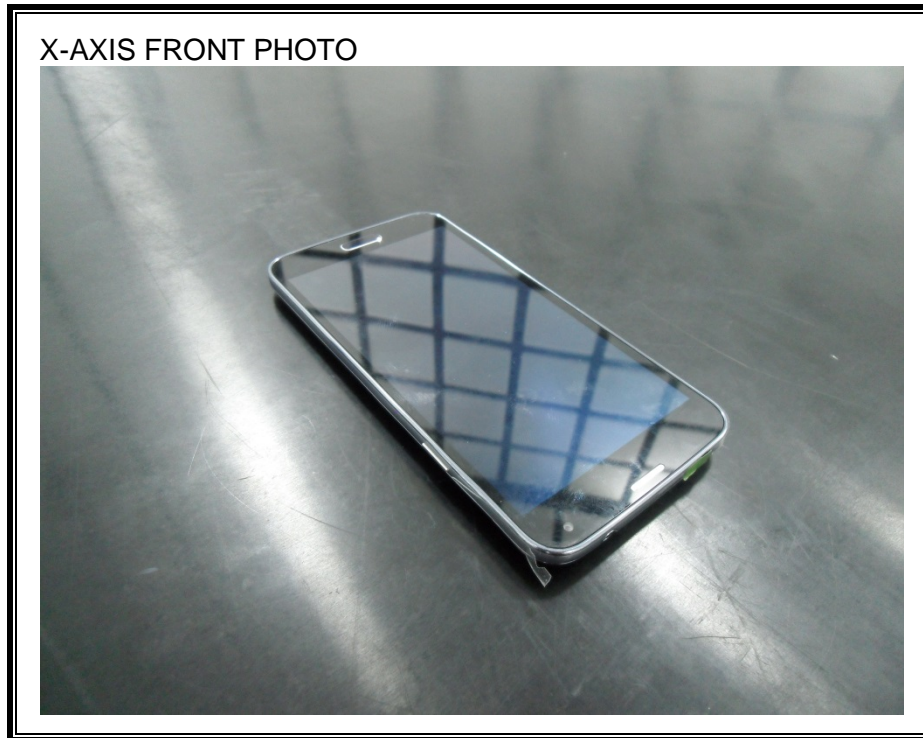

15. SETUP PHOTOS

ANTENNA PORT CONDUCTED RF MEASUREMENT SETUP

RADIATED RF MEASUREMENT SETUP (BELOW 1 GHz)

RADIATED RF MEASUREMENT SETUP (ABOVE 1 GHz)

RADIATED RF MEASUREMENT SETUP FOR PORTABLE CONFIGURATION