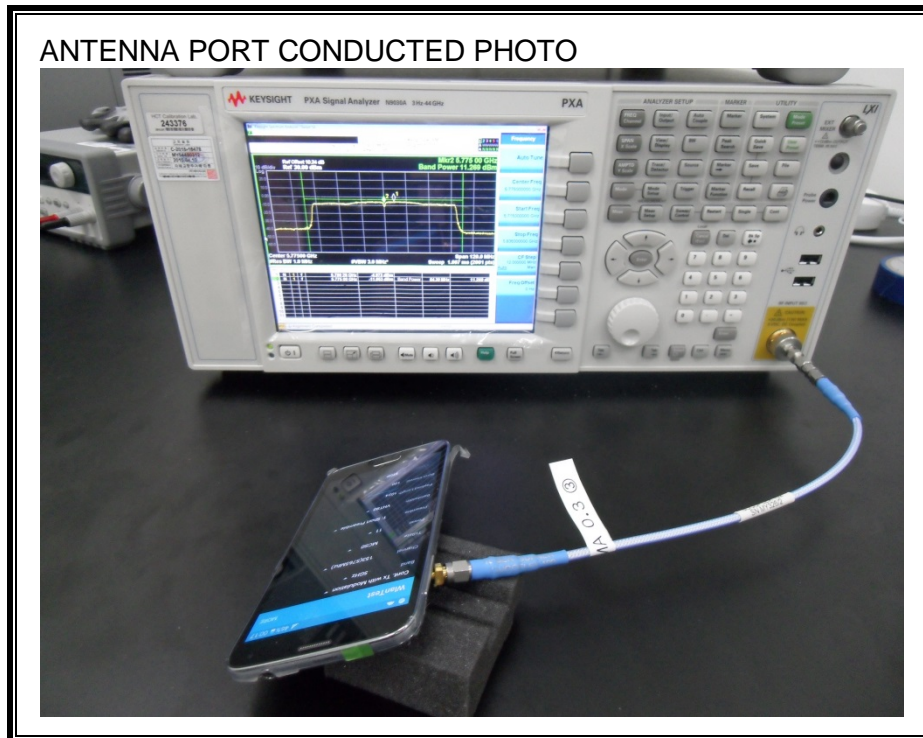

15. SETUP PHOTOS

ANTENNA PORT CONDUCTED RF MEASUREMENT SETUP

RADIATED RF MEASUREMENT SETUP (BELOW 1 GHz)

RADIATED RF MEASUREMENT SETUP (ABOVE 1 GHz)

RADIATED RF MEASUREMENT SETUP FOR PORTABLE CONFIGURATION

POWERLINE CONDUCTED EMISSIONS MEASUREMENT SETUP

DYNAMIC FREQUENCY SELECTION MEASUREMENT SETUP

END OF REPORT