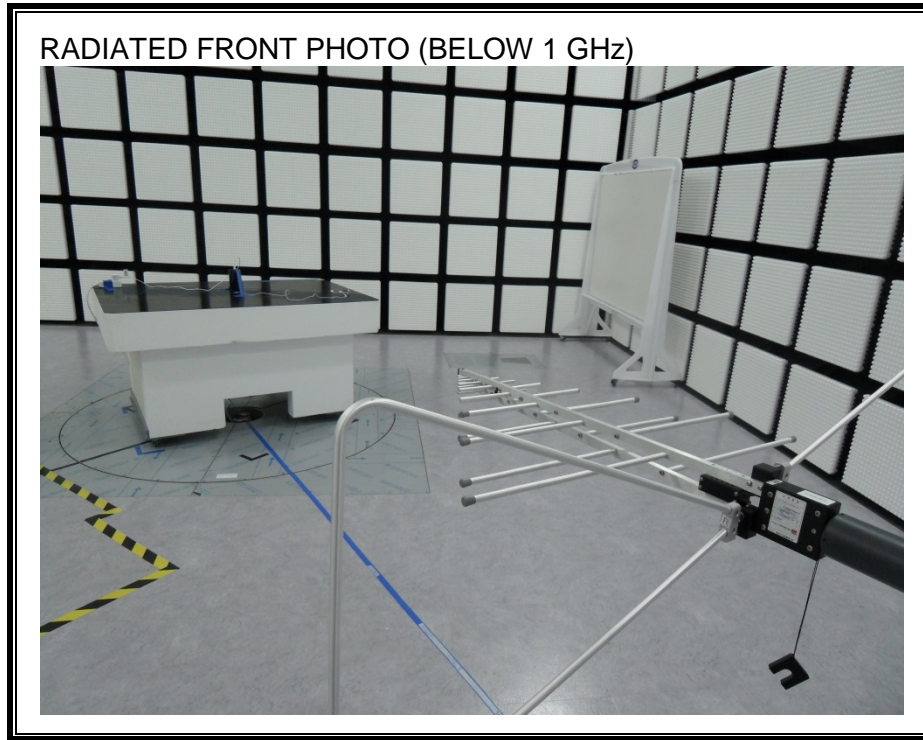

13. SETUP PHOTOS

ANTENNA PORT CONDUCTED RF MEASUREMENT SETUP

RADIATED RF MEASUREMENT SETUP (BELOW 1 GHz)

RADIATED RF MEASUREMENT SETUP (ABOVE 1 GHz)

RADIATED RF MEASUREMENT SETUP FOR PORTABLE CONFIGURATION

POWERLINE CONDUCTED EMISSIONS MEASUREMENT SETUP

END OF REPORT