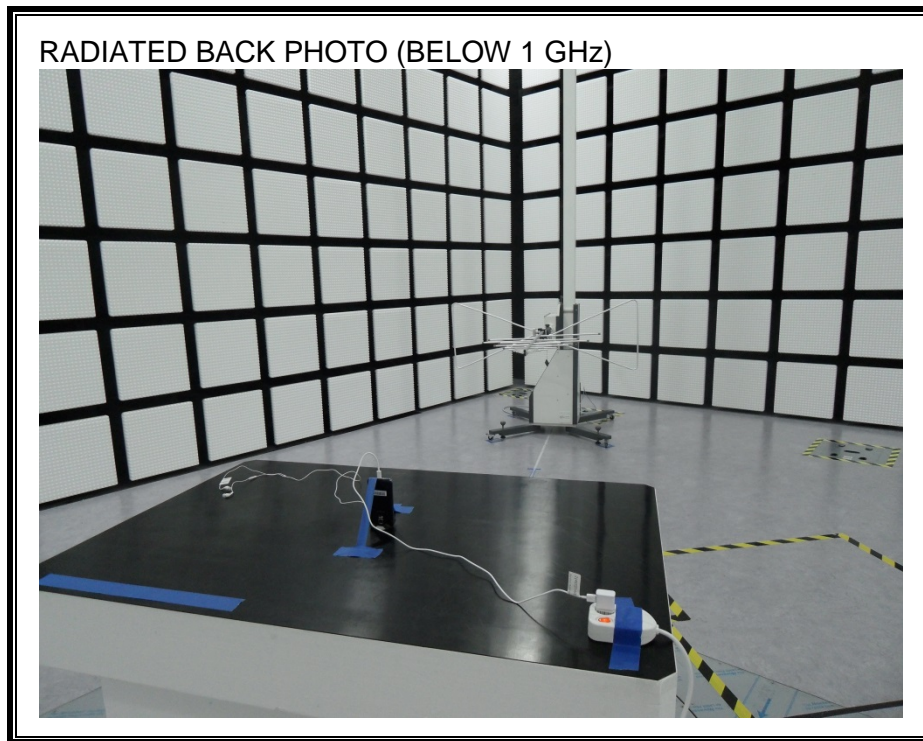

13. SETUP PHOTOS

ANTENNA PORT CONDUCTED RF MEASUREMENT SETUP

RADIATED RF MEASUREMENT SETUP (BELOW 1 GHz)

RADIATED RF MEASUREMENT SETUP (ABOVE 1 GHz)

RADIATED RF MEASUREMENT SETUP FOR PORTABLE CONFIGURATION

POWERLINE CONDUCTED EMISSIONS MEASUREMENT SETUP

END OF REPORT