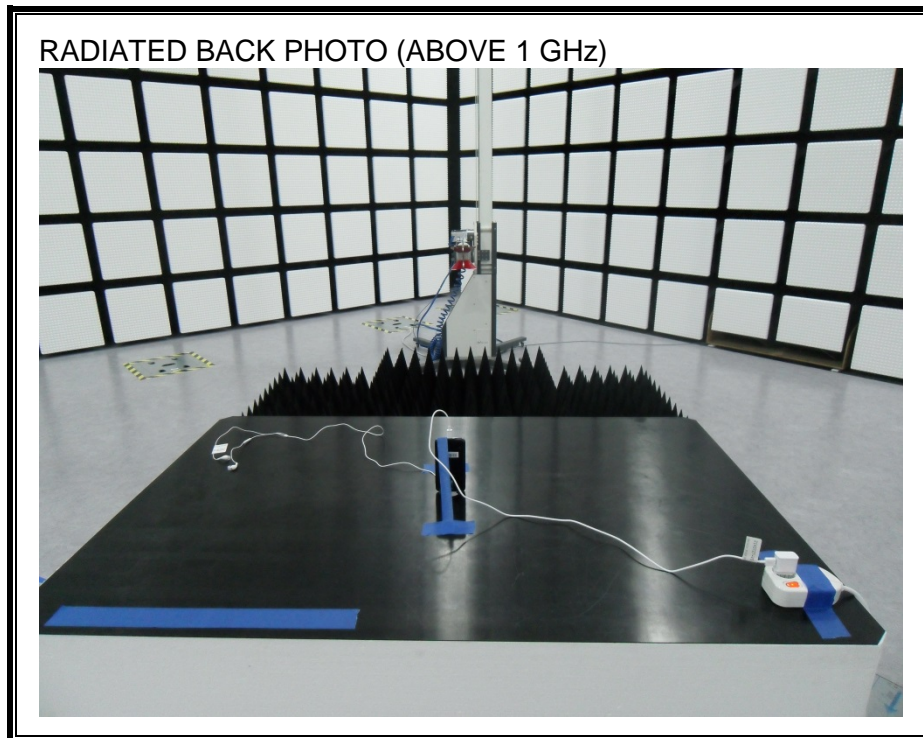

13. SETUP PHOTOS

ANTENNA PORT CONDUCTED RF MEASUREMENT SETUP

RADIATED RF MEASUREMENT SETUP (BELOW 1 GHz)

RADIATED RF MEASUREMENT SETUP (ABOVE 1 GHz)

RADIATED RF MEASUREMENT SETUP FOR PORTABLE CONFIGURATION

POWERLINE CONDUCTED EMISSIONS MEASUREMENT SETUP

END OF REPORT