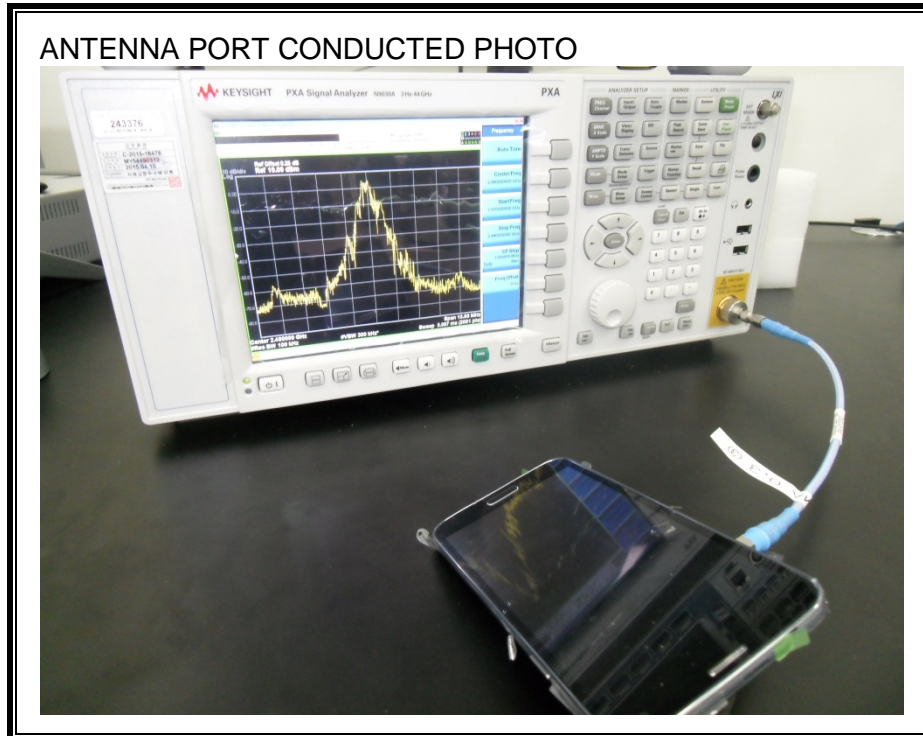

13. SETUP PHOTOS

ANTENNA PORT CONDUCTED RF MEASUREMENT SETUP

RADIATED RF MEASUREMENT SETUP (BELOW 1 GHz)

RADIATED RF MEASUREMENT SETUP (ABOVE 1 GHz)

RADIATED RF MEASUREMENT SETUP FOR PORTABLE CONFIGURATION

POWERLINE CONDUCTED EMISSIONS MEASUREMENT SETUP

END OF REPORT