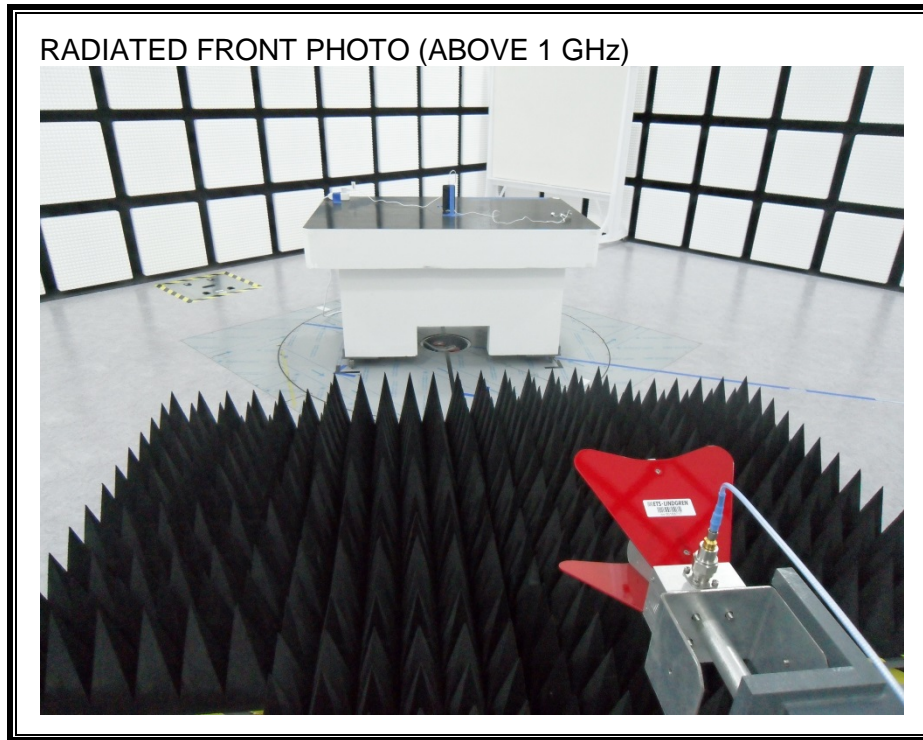

13. SETUP PHOTOS

ANTENNA PORT CONDUCTED RF MEASUREMENT SETUP

RADIATED RF MEASUREMENT SETUP (BELOW 1 GHz)

RADIATED RF MEASUREMENT SETUP (ABOVE 1 GHz)

RADIATED RF MEASUREMENT SETUP FOR PORTABLE CONFIGURATION

POWERLINE CONDUCTED EMISSIONS MEASUREMENT SETUP

END OF REPORT