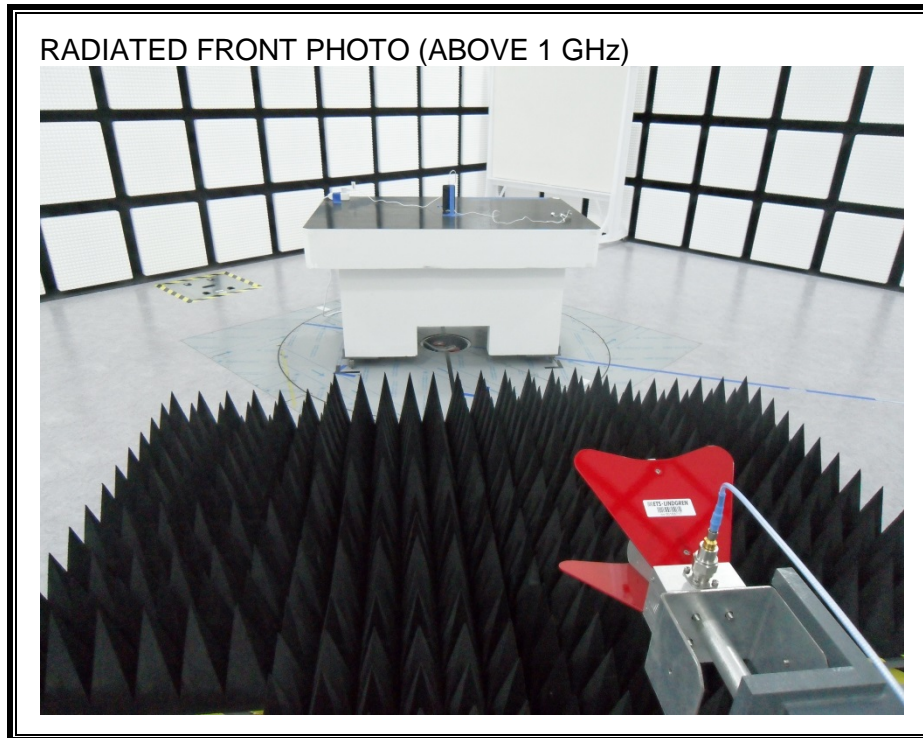

13. SETUP PHOTOS

ANTENNA PORT CONDUCTED RF MEASUREMENT SETUP

RADIATED RF MEASUREMENT SETUP (BELOW 1 GHz)

RADIATED RF MEASUREMENT SETUP (ABOVE 1 GHz)

RADIATED RF MEASUREMENT SETUP FOR PORTABLE CONFIGURATION

POWERLINE CONDUCTED EMISSIONS MEASUREMENT SETUP

END OF REPORT