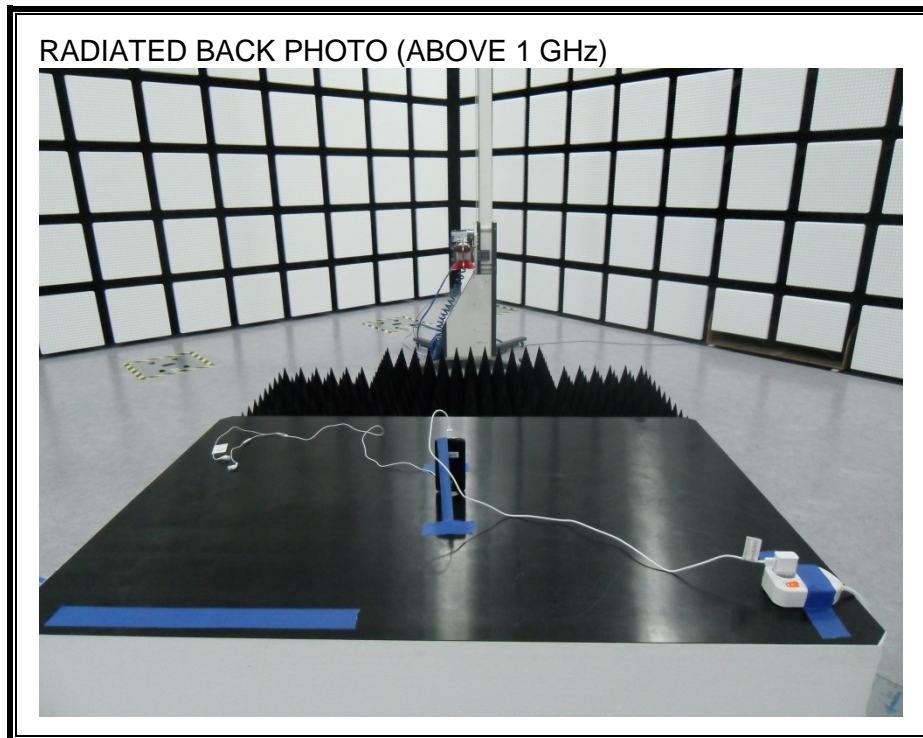

13. SETUP PHOTOS

ANTENNA PORT CONDUCTED RF MEASUREMENT SETUP

RADIATED RF MEASUREMENT SETUP (BELOW 1 GHz)

RADIATED RF MEASUREMENT SETUP (ABOVE 1 GHz)

RADIATED RF MEASUREMENT SETUP FOR PORTABLE CONFIGURATION

POWERLINE CONDUCTED EMISSIONS MEASUREMENT SETUP

END OF REPORT