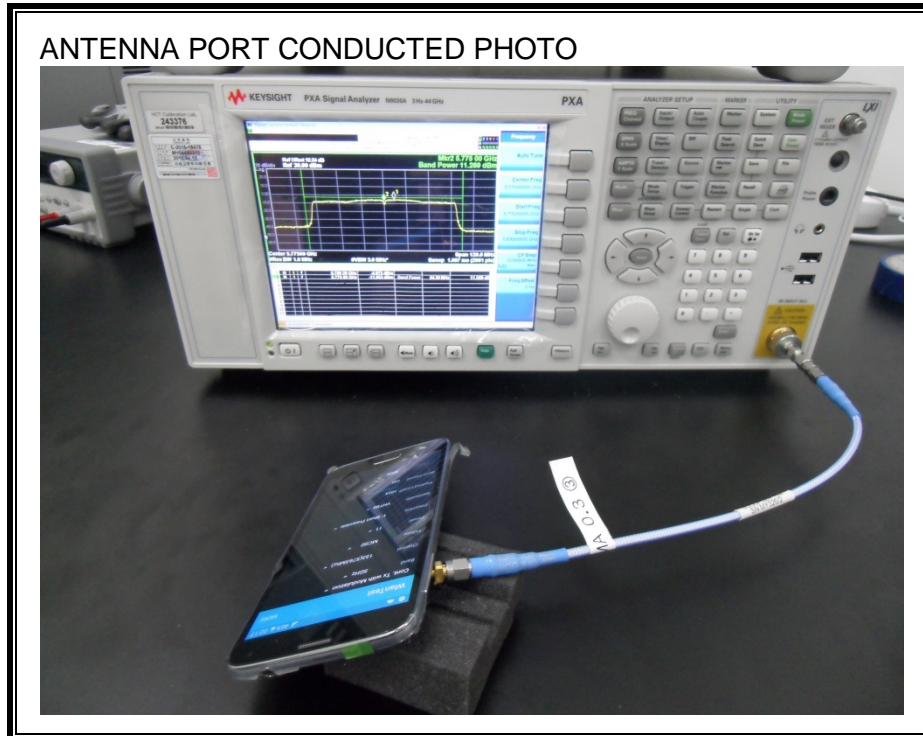

13. SETUP PHOTOS

ANTENNA PORT CONDUCTED RF MEASUREMENT SETUP

RADIATED RF MEASUREMENT SETUP (BELOW 1 GHz)

RADIATED RF MEASUREMENT SETUP (ABOVE 1 GHz)

RADIATED RF MEASUREMENT SETUP FOR PORTABLE CONFIGURATION

POWERLINE CONDUCTED EMISSIONS MEASUREMENT SETUP

END OF REPORT