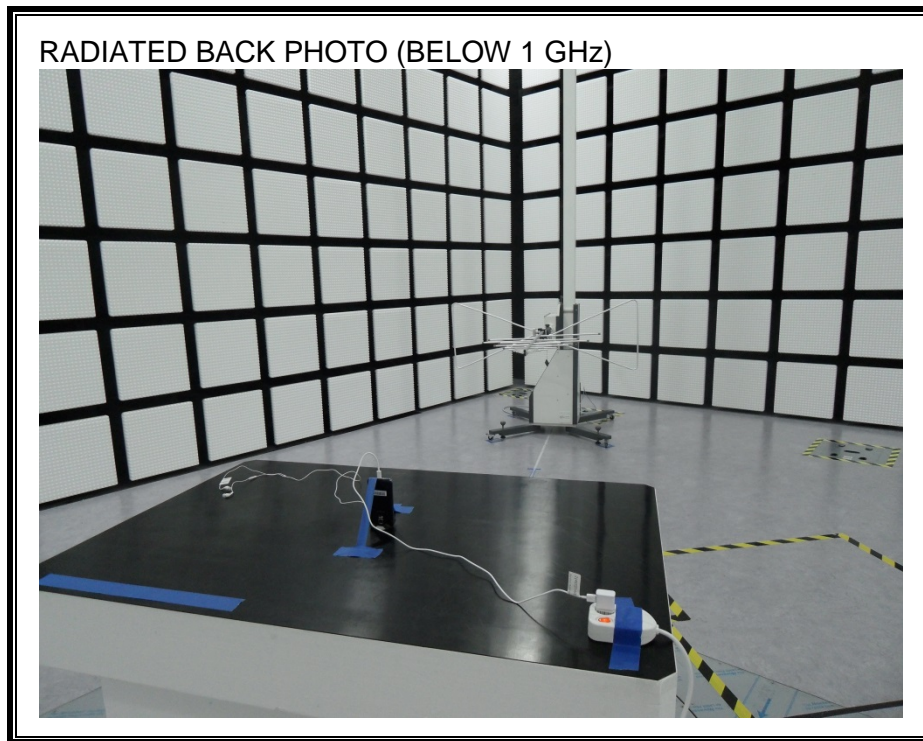

11. SETUP PHOTOS

ANTENNA PORT CONDUCTED RF MEASUREMENT SETUP

RADIATED RF MEASUREMENT SETUP (BELOW 1 GHz)

RADIATED RF MEASUREMENT SETUP (ABOVE 1 GHz)

RADIATED RF MEASUREMENT SETUP FOR PORTABLE CONFIGURATION

POWERLINE CONDUCTED EMISSIONS MEASUREMENT SETUP

END OF REPORT