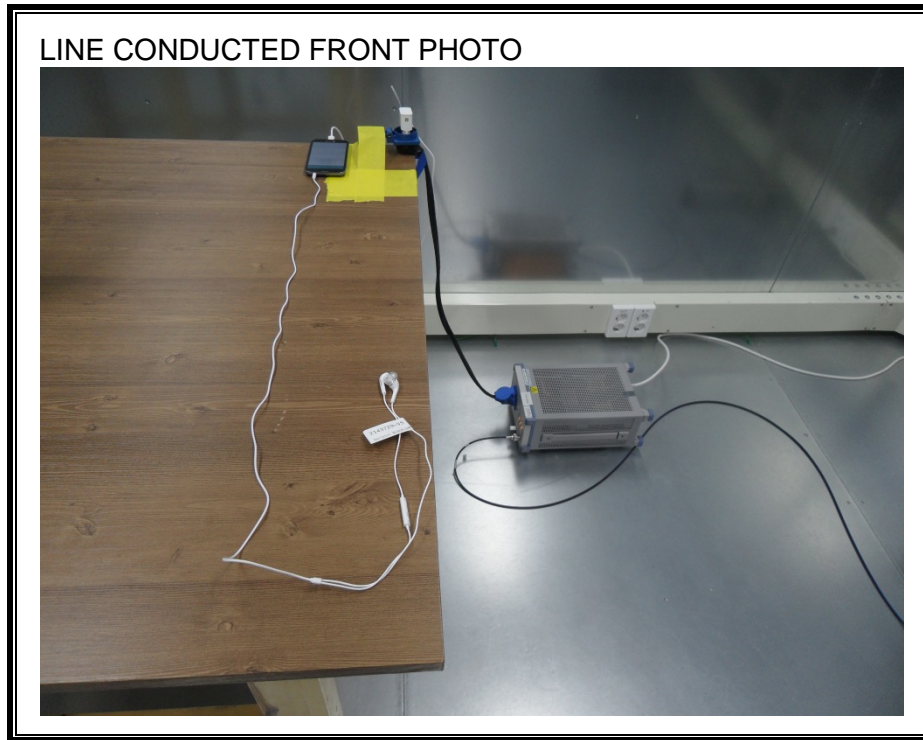

11. SETUP PHOTOS

ANTENNA PORT CONDUCTED RF MEASUREMENT SETUP

RADIATED RF MEASUREMENT SETUP (BELOW 1 GHz)

RADIATED RF MEASUREMENT SETUP (ABOVE 1 GHz)

RADIATED RF MEASUREMENT SETUP FOR PORTABLE CONFIGURATION

POWERLINE CONDUCTED EMISSIONS MEASUREMENT SETUP

END OF REPORT