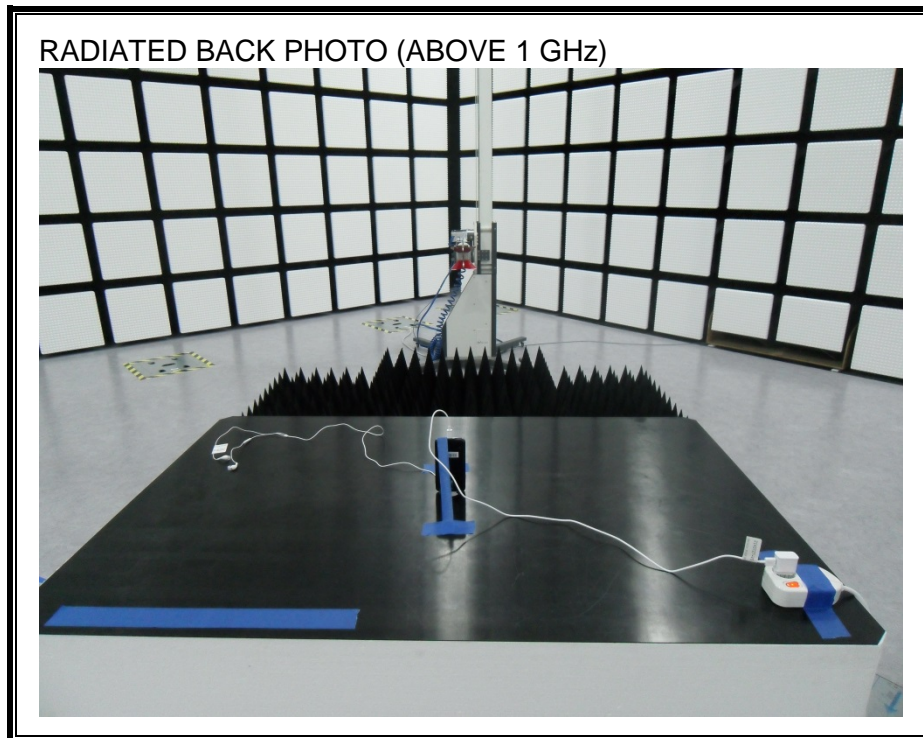

11. SETUP PHOTOS

ANTENNA PORT CONDUCTED RF MEASUREMENT SETUP

RADIATED RF MEASUREMENT SETUP (BELOW 1 GHz)

RADIATED RF MEASUREMENT SETUP (ABOVE 1 GHz)

RADIATED RF MEASUREMENT SETUP FOR PORTABLE CONFIGURATION

POWERLINE CONDUCTED EMISSIONS MEASUREMENT SETUP

END OF REPORT