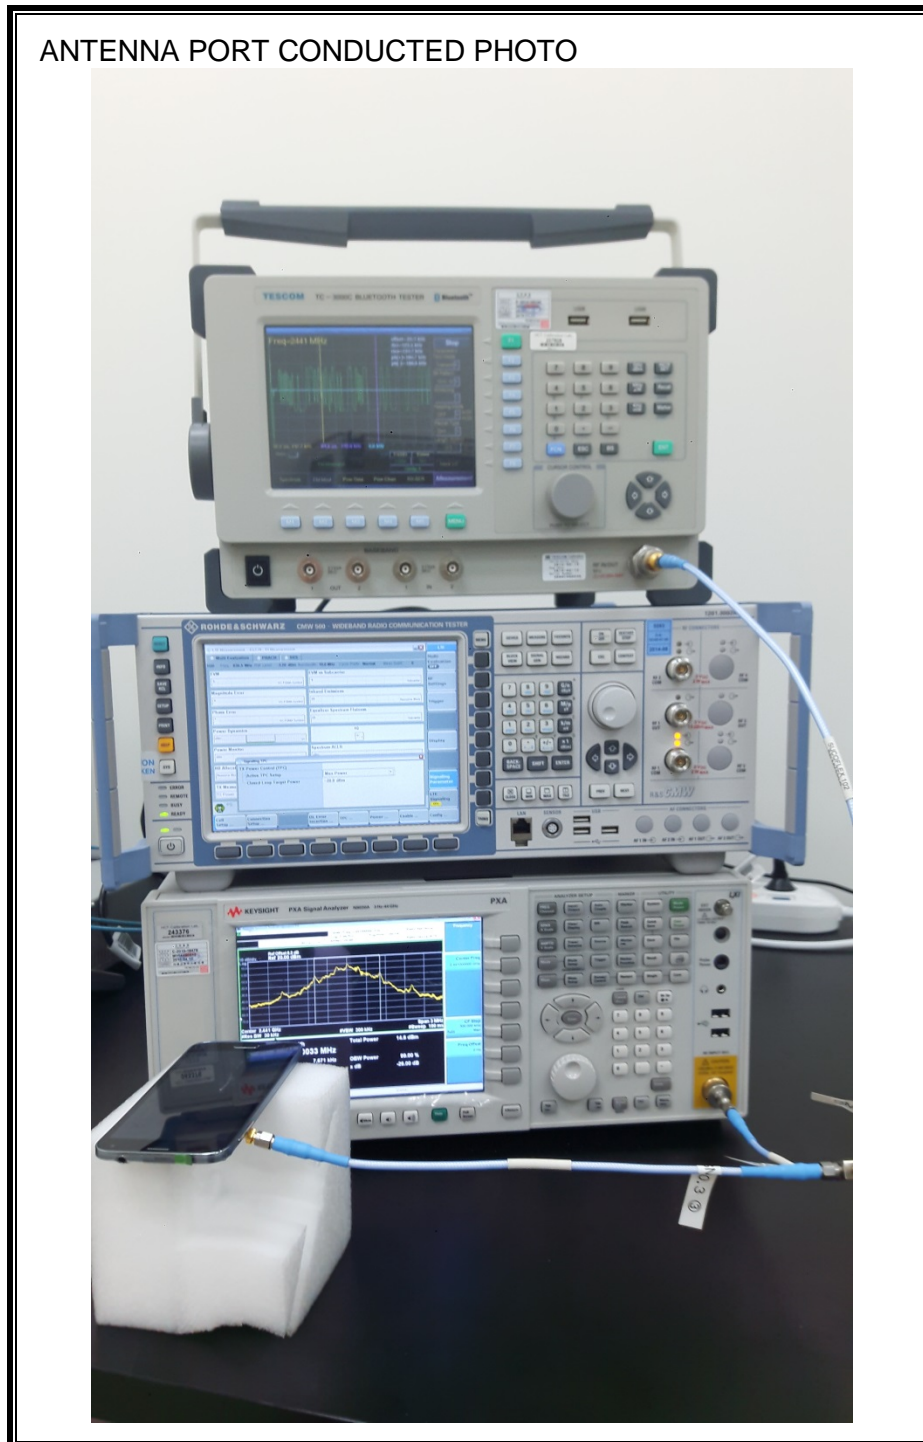

11. SETUP PHOTOS

ANTENNA PORT CONDUCTED RF MEASUREMENT SETUP

RADIATED RF MEASUREMENT SETUP (BELOW 1 GHz)

RADIATED RF MEASUREMENT SETUP (ABOVE 1 GHz)

RADIATED RF MEASUREMENT SETUP FOR PORTABLE CONFIGURATION

POWERLINE CONDUCTED EMISSIONS MEASUREMENT SETUP

END OF REPORT