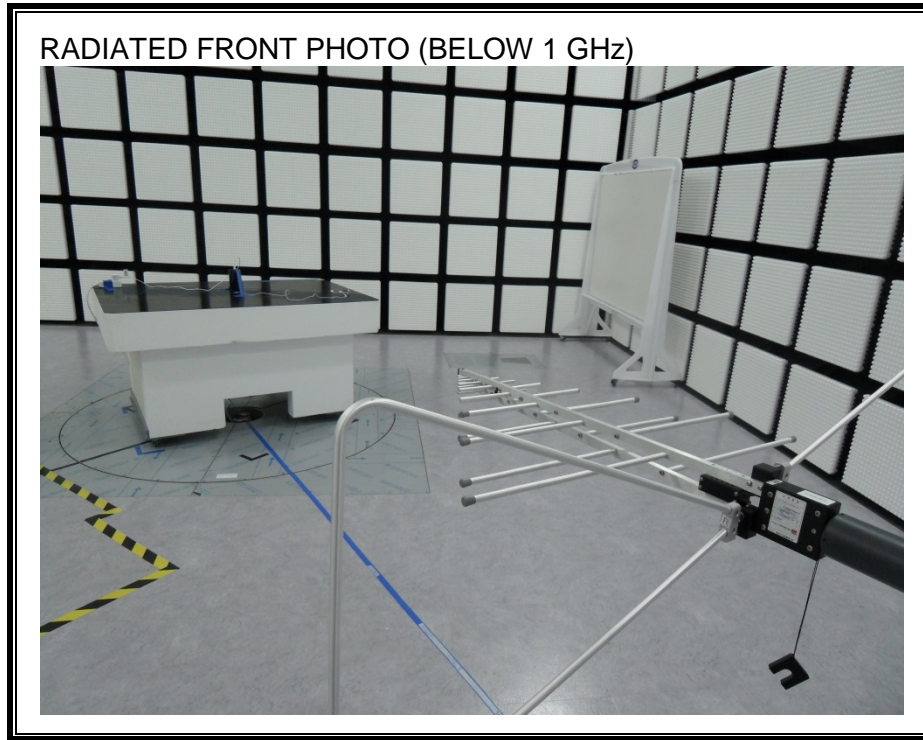

11. SETUP PHOTOS

ANTENNA PORT CONDUCTED RF MEASUREMENT SETUP

RADIATED RF MEASUREMENT SETUP (BELOW 1 GHz)

RADIATED RF MEASUREMENT SETUP (ABOVE 1 GHz)

RADIATED RF MEASUREMENT SETUP FOR PORTABLE CONFIGURATION

POWERLINE CONDUCTED EMISSIONS MEASUREMENT SETUP

END OF REPORT