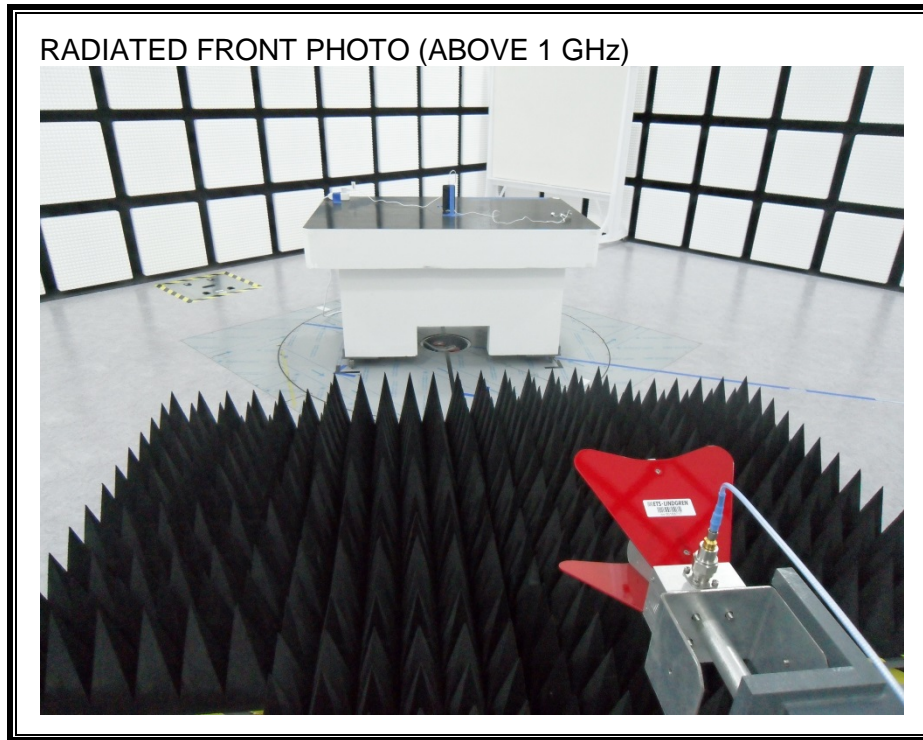

11. SETUP PHOTOS

ANTENNA PORT CONDUCTED RF MEASUREMENT SETUP

RADIATED RF MEASUREMENT SETUP (BELOW 1 GHz)

RADIATED RF MEASUREMENT SETUP (ABOVE 1 GHz)

RADIATED RF MEASUREMENT SETUP FOR PORTABLE CONFIGURATION

POWERLINE CONDUCTED EMISSIONS MEASUREMENT SETUP

END OF REPORT