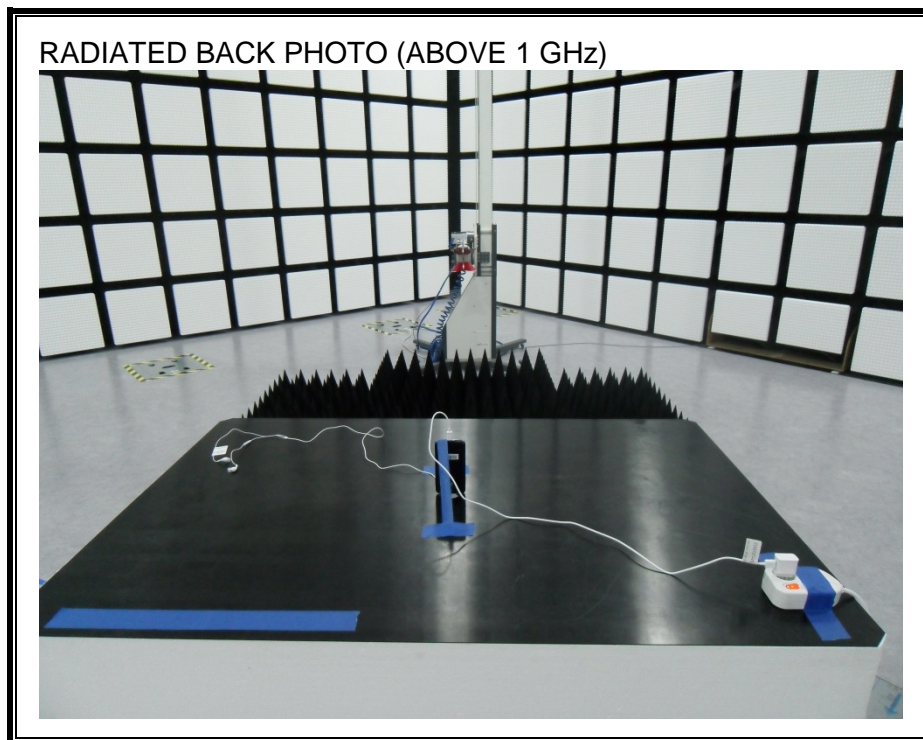

9. SETUP PHOTOS

ANTENNA PORT CONDUCTED RF MEASUREMENT SETUP

RADIATED RF MEASUREMENT SETUP (BELOW 1 GHz)

RADIATED RF MEASUREMENT SETUP (ABOVE 1 GHz)

RADIATED RF MEASUREMENT SETUP FOR PORTABLE CONFIGURATION

POWERLINE CONDUCTED EMISSIONS MEASUREMENT SETUP

END OF REPORT