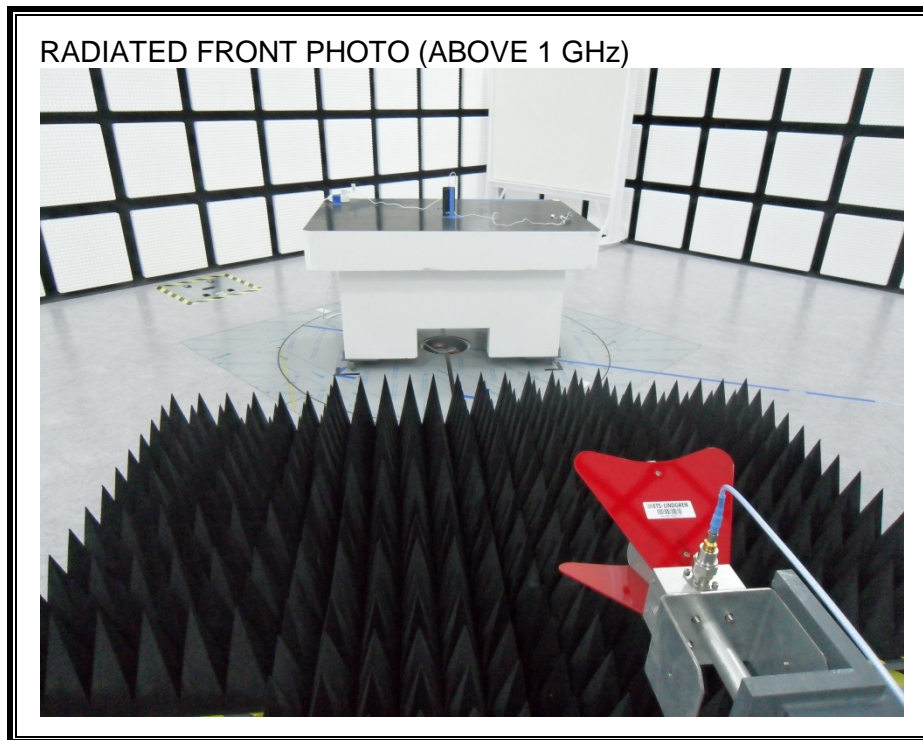

9. SETUP PHOTOS

ANTENNA PORT CONDUCTED RF MEASUREMENT SETUP

RADIATED RF MEASUREMENT SETUP (BELOW 1 GHz)

RADIATED RF MEASUREMENT SETUP (ABOVE 1 GHz)

RADIATED RF MEASUREMENT SETUP FOR PORTABLE CONFIGURATION

POWERLINE CONDUCTED EMISSIONS MEASUREMENT SETUP

END OF REPORT