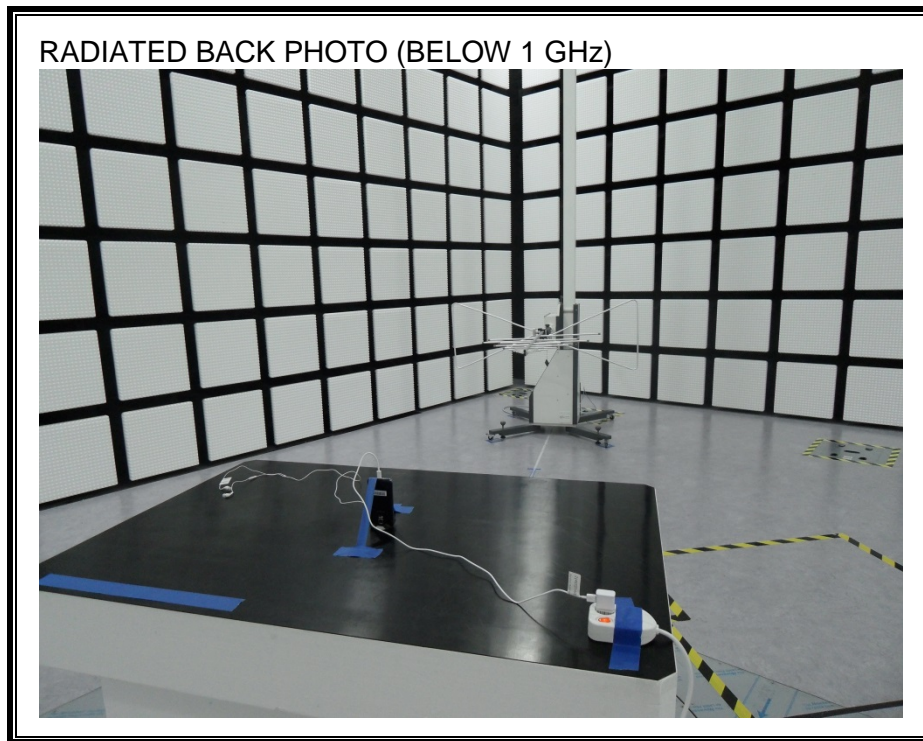

9. SETUP PHOTOS

ANTENNA PORT CONDUCTED RF MEASUREMENT SETUP

RADIATED RF MEASUREMENT SETUP (BELOW 1 GHz)

RADIATED RF MEASUREMENT SETUP (ABOVE 1 GHz)

RADIATED RF MEASUREMENT SETUP FOR PORTABLE CONFIGURATION

POWERLINE CONDUCTED EMISSIONS MEASUREMENT SETUP

END OF REPORT