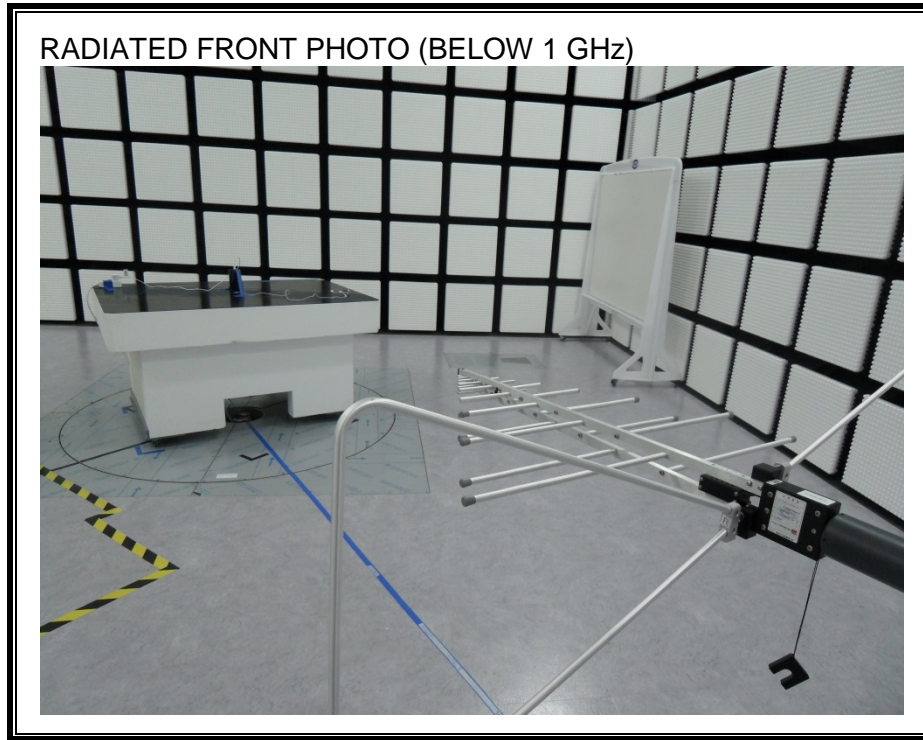

9. SETUP PHOTOS

ANTENNA PORT CONDUCTED RF MEASUREMENT SETUP

RADIATED RF MEASUREMENT SETUP (BELOW 1 GHz)

RADIATED RF MEASUREMENT SETUP (ABOVE 1 GHz)

RADIATED RF MEASUREMENT SETUP FOR PORTABLE CONFIGURATION

POWERLINE CONDUCTED EMISSIONS MEASUREMENT SETUP

END OF REPORT