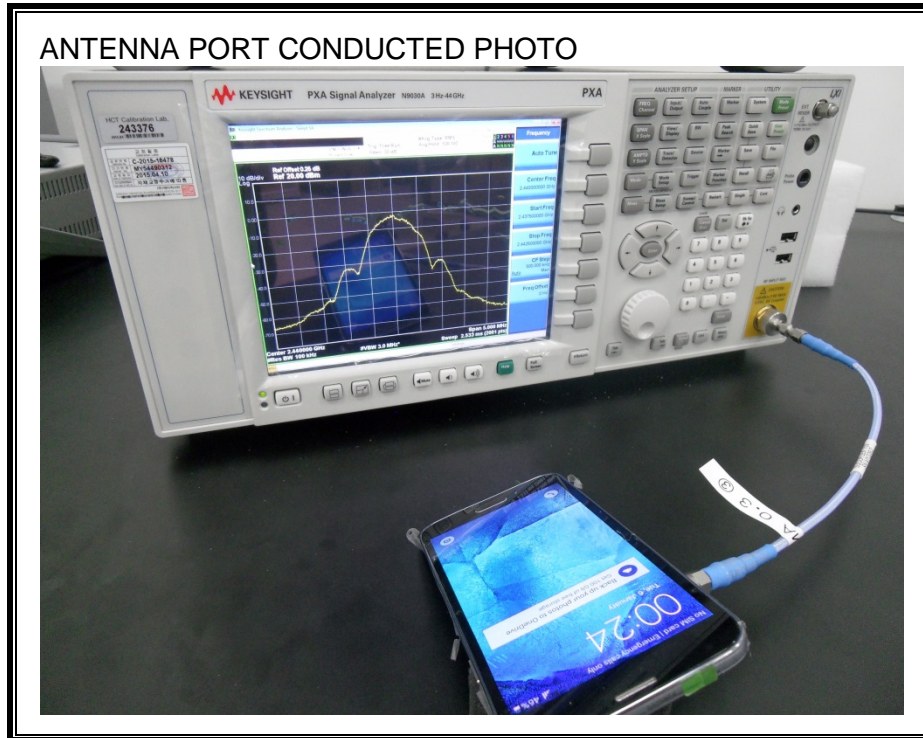

9. SETUP PHOTOS

ANTENNA PORT CONDUCTED RF MEASUREMENT SETUP

RADIATED RF MEASUREMENT SETUP (BELOW 1 GHz)

RADIATED RF MEASUREMENT SETUP (ABOVE 1 GHz)

RADIATED RF MEASUREMENT SETUP FOR PORTABLE CONFIGURATION

POWERLINE CONDUCTED EMISSIONS MEASUREMENT SETUP

END OF REPORT