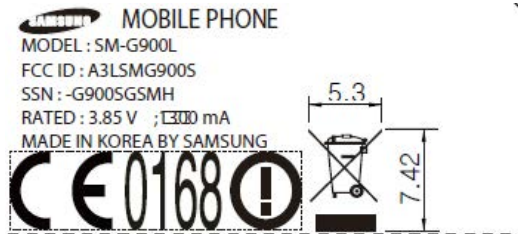

Label and Location

Model: SM-G900S/K/L
FCC ID: A3LSMG900S

Label:

SM-G900S

SM-G900K

SM-G900L

Location:

Top →

Back
of device →

Bottom →

Label is placed inside of the battery compartment.