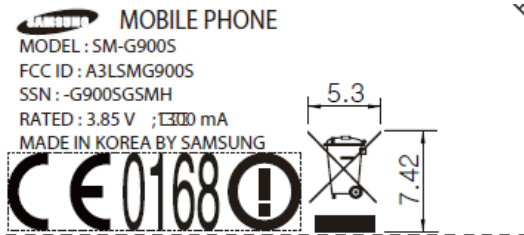

Label and Location

Model: SM-G900S/K/L
FCC ID: A3LSMG900S

Label:

SM-G900S

SM-G900K

SM-G900L

Location:

Top →

Back
of device →

Bottom →

Label is placed inside of the battery compartment.