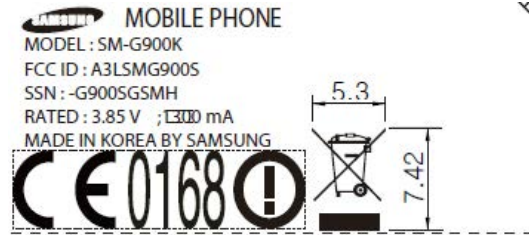

Label and Location

Model: SM-G900S/K/L
FCC ID: A3LSMG900S

Label:

SM-G900S

SM-G900K

SM-G900L

Location:

Top →

Back
of device →

Bottom →

Label is placed inside of the battery compartment.