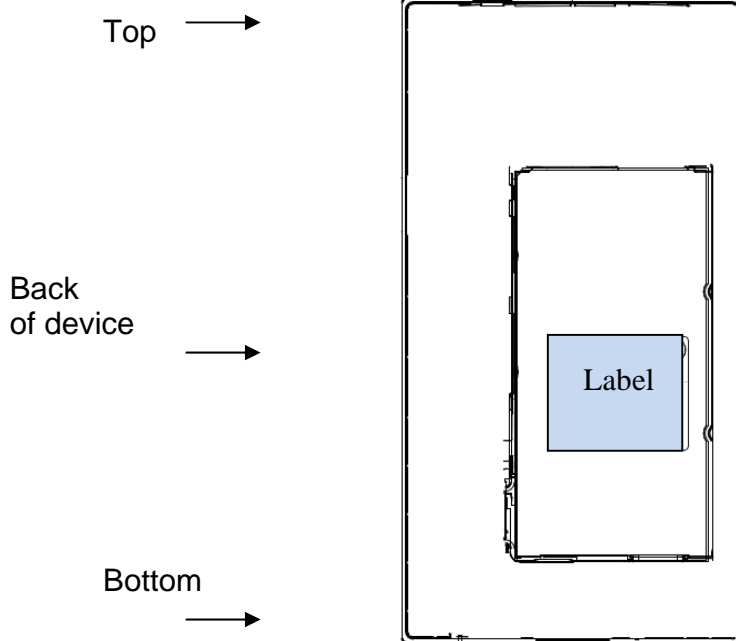

Label and Location

Model: SM-G900R7
FCC ID: A3LSMG900R7

Label:

Location:

Label is placed inside of the battery compartment.