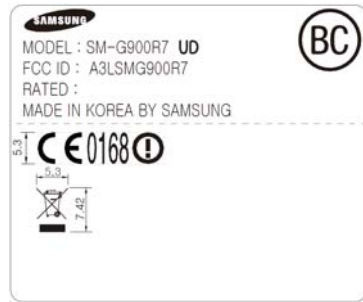

Label and Location

Model: SM-G900R7
FCC ID: A3LSMG900R7

Label:

Location:

Label is placed inside of the battery compartment.