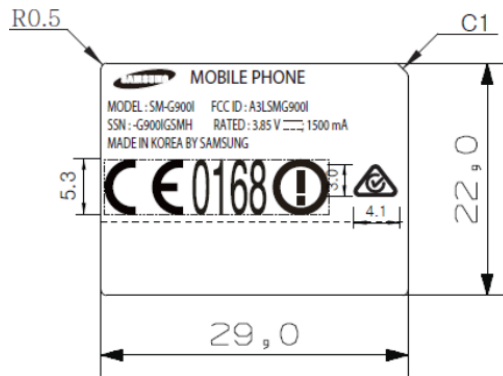

**Label and Location**

Model: SM-G900I

FCC ID: A3LSMG900I

**Label:**

**Location:**

Top →

Back of device →

Bottom →  
Á

Label is placed inside of the battery compartment.