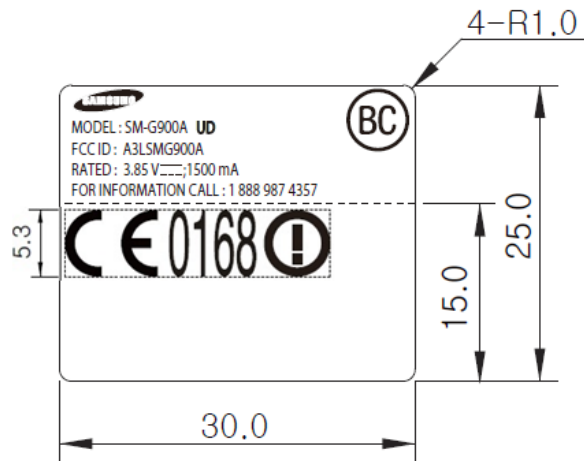

**Label and Location**

Model: SM-G900A

FCC ID: A3LSMG900A

**Label:**

**Location:**

Label is placed inside of the battery compartment.