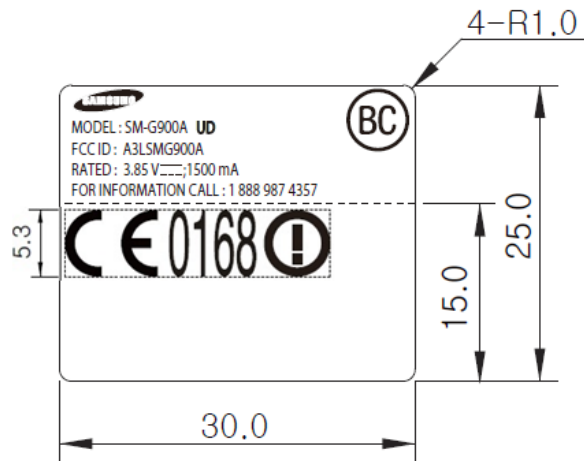

Label and Location

Model: SM-G900A

FCC ID: A3LSMG900A

Label:

Location:

Label is placed inside of the battery compartment.