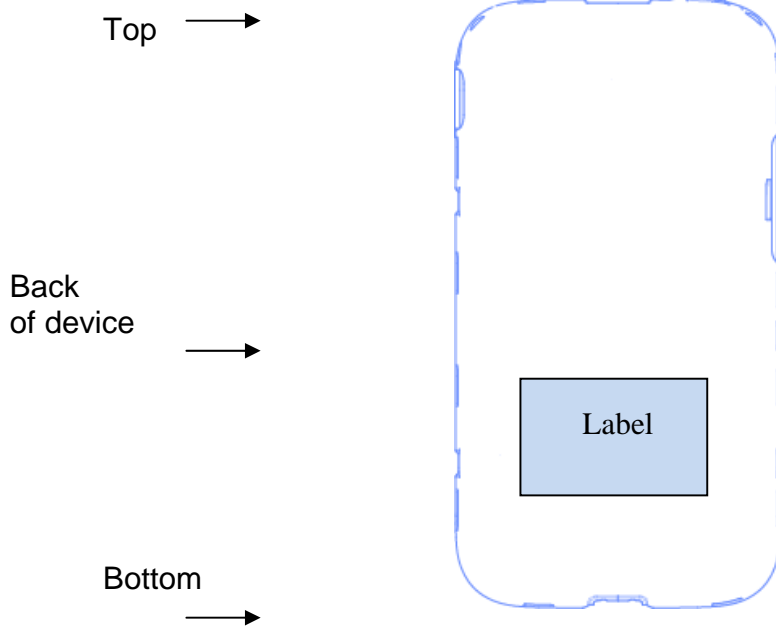

Label and Location

Model: SM-G900A

FCC ID: A3LSMG900A

Label:

Location:

Label is placed inside of the battery compartment.