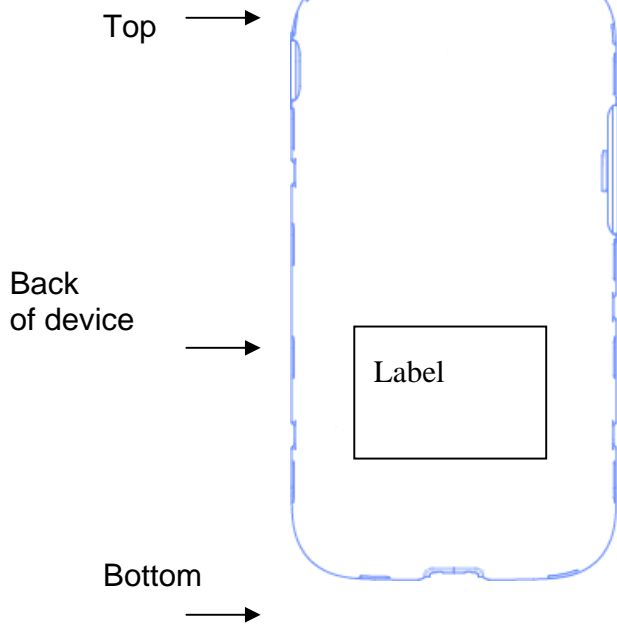

**Label and Location**

Model: SM-G9008W  
FCC ID: A3LSMG9008W

**Label:**

**Location:**

Label is placed inside of the battery compartment.