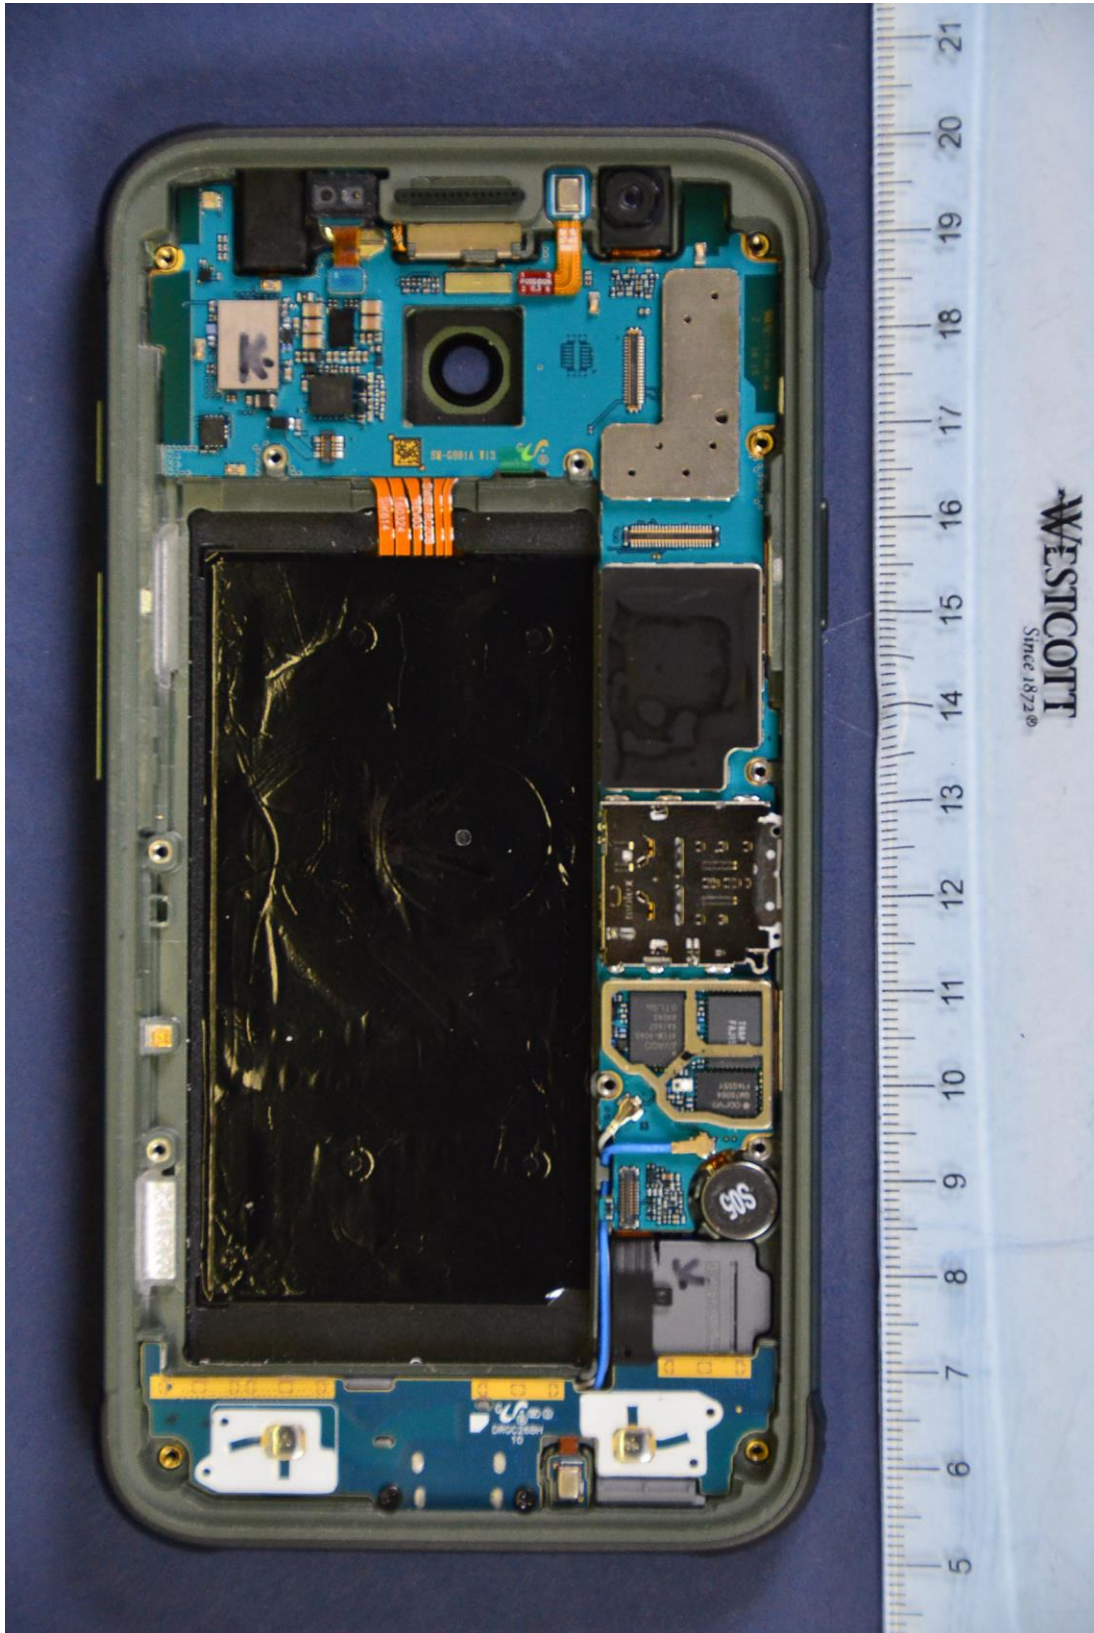

**INTERNAL PHOTOGRAPHS**

	<p>Samsung Electronics Co., Ltd. FCC ID: A3LSMG891A</p>	<p>Model: SM-G891A</p>
<p>Internal Photos</p>	<p>EUT Type: Portable Handset</p>	<p>Page 1 of 11</p>

	<p>Samsung Electronics Co., Ltd. FCC ID: A3LSMG891A</p>	<p>Model: SM-G891A</p>
<p>Internal Photos</p>	<p>EUT Type: Portable Handset</p>	<p>Page 2 of 11</p>

	Samsung Electronics Co., Ltd. FCC ID: A3LSMG891A	Model: SM-G891A
Internal Photos	EUT Type: Portable Handset	Page 3 of 11

	<p>Samsung Electronics Co., Ltd. FCC ID: A3LSMG891A</p>	<p>Model: SM-G891A</p>
<p>Internal Photos</p>	<p>EUT Type: Portable Handset</p>	<p>Page 9 of 11</p>

	Samsung Electronics Co., Ltd. FCC ID: A3LSMG891A	Model: SM-G891A
Internal Photos	EUT Type: Portable Handset	Page 10 of 11

	<p>Samsung Electronics Co., Ltd. FCC ID: A3LSMG891A</p>	<p>Model: SM-G891A</p>
<p>Internal Photos</p>	<p>EUT Type: Portable Handset</p>	<p>Page 11 of 11</p>