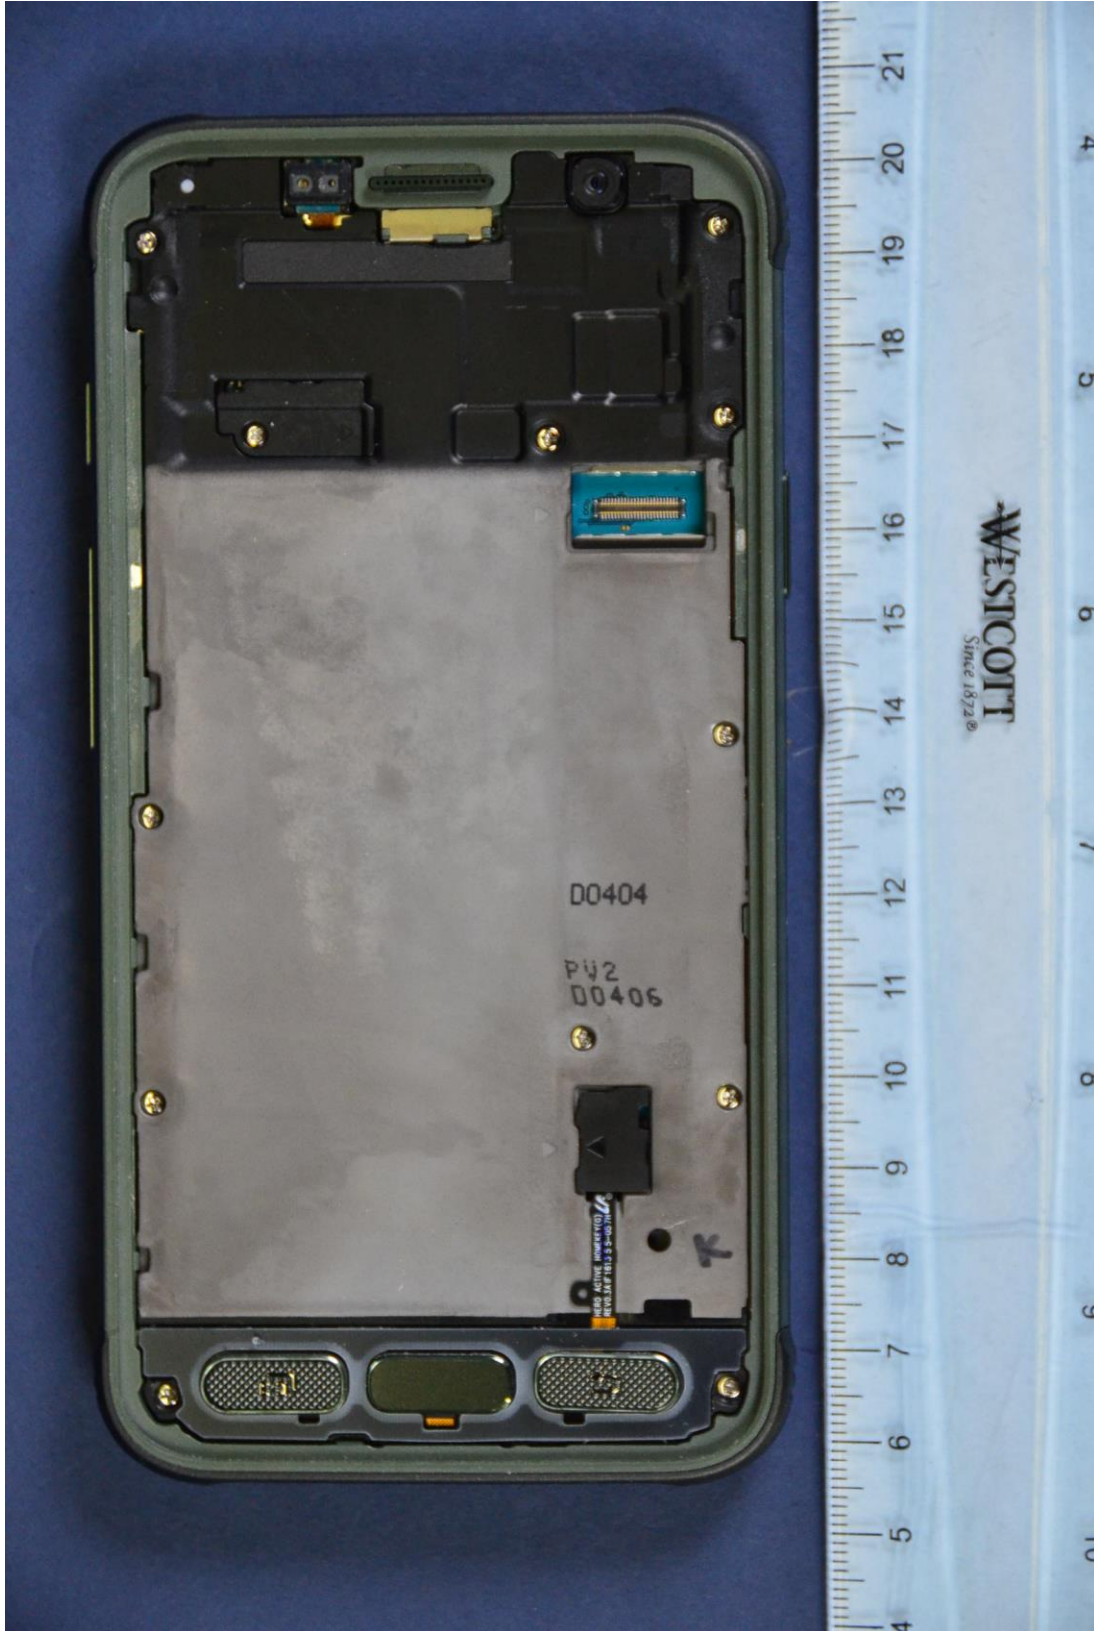

**INTERNAL PHOTOGRAPHS**

	<p>Samsung Electronics Co., Ltd. FCC ID: A3LSMG891A</p>	<p>Model: SM-G891A</p>
<p>Internal Photos</p>	<p>EUT Type: Portable Handset</p>	<p>Page 1 of 11</p>

	<p>Samsung Electronics Co., Ltd. FCC ID: A3LSMG891A</p>	<p>Model: SM-G891A</p>
<p>Internal Photos</p>	<p>EUT Type: Portable Handset</p>	<p>Page 2 of 11</p>

	Samsung Electronics Co., Ltd. FCC ID: A3LSMG891A	Model: SM-G891A
Internal Photos	EUT Type: Portable Handset	Page 3 of 11

	<p>Samsung Electronics Co., Ltd. FCC ID: A3LSMG891A</p>	<p>Model: SM-G891A</p>
<p>Internal Photos</p>	<p>EUT Type: Portable Handset</p>	<p>Page 9 of 11</p>

	Samsung Electronics Co., Ltd. FCC ID: A3LSMG891A	Model: SM-G891A
Internal Photos	EUT Type: Portable Handset	Page 10 of 11

	<p>Samsung Electronics Co., Ltd. FCC ID: A3LSMG891A</p>	<p>Model: SM-G891A</p>
<p>Internal Photos</p>	<p>EUT Type: Portable Handset</p>	<p>Page 11 of 11</p>