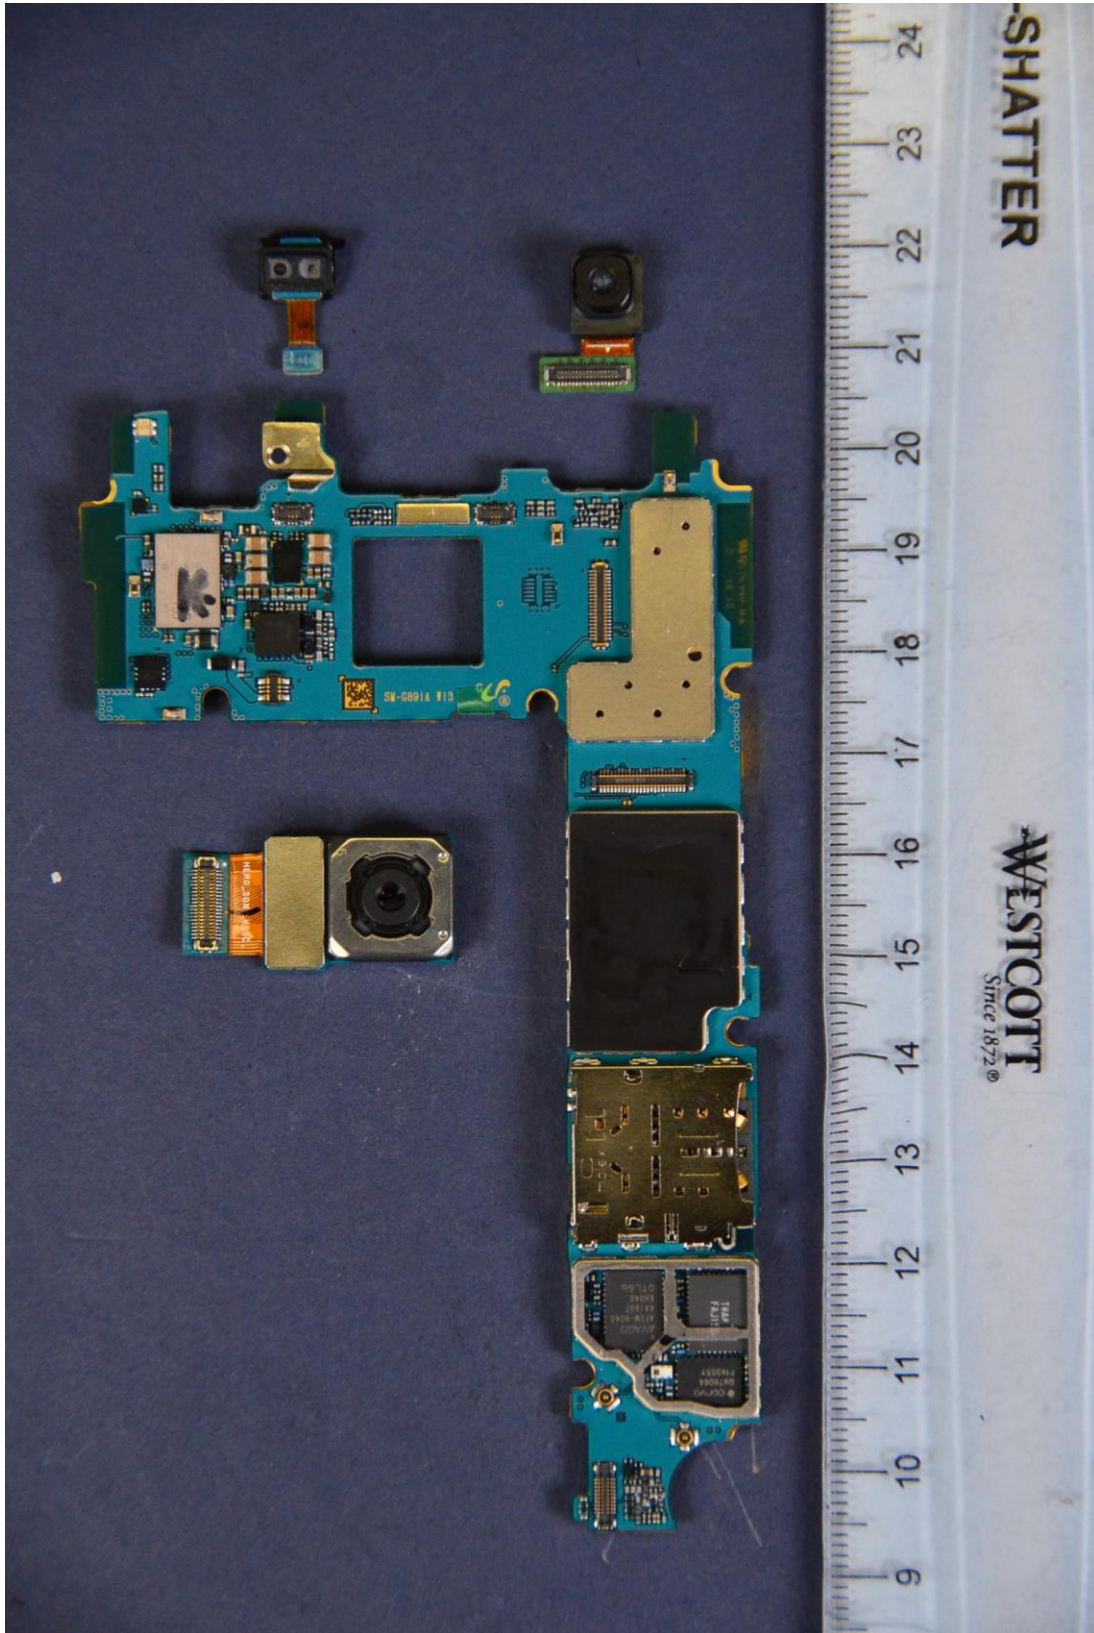

**INTERNAL PHOTOGRAPHS**

	<p>Samsung Electronics Co., Ltd. FCC ID: A3LSMG891A</p>	<p>Model: SM-G891A</p>
<p>Internal Photos</p>	<p>EUT Type: Portable Handset</p>	<p>Page 1 of 11</p>

	<p>Samsung Electronics Co., Ltd. FCC ID: A3LSMG891A</p>	<p>Model: SM-G891A</p>
<p>Internal Photos</p>	<p>EUT Type: Portable Handset</p>	<p>Page 2 of 11</p>

	Samsung Electronics Co., Ltd. FCC ID: A3LSMG891A	Model: SM-G891A
Internal Photos	EUT Type: Portable Handset	Page 3 of 11

	<p>Samsung Electronics Co., Ltd. FCC ID: A3LSMG891A</p>	<p>Model: SM-G891A</p>
<p>Internal Photos</p>	<p>EUT Type: Portable Handset</p>	<p>Page 9 of 11</p>

	Samsung Electronics Co., Ltd. FCC ID: A3LSMG891A	Model: SM-G891A
Internal Photos	EUT Type: Portable Handset	Page 10 of 11

	<p>Samsung Electronics Co., Ltd. FCC ID: A3LSMG891A</p>	<p>Model: SM-G891A</p>
<p>Internal Photos</p>	<p>EUT Type: Portable Handset</p>	<p>Page 11 of 11</p>