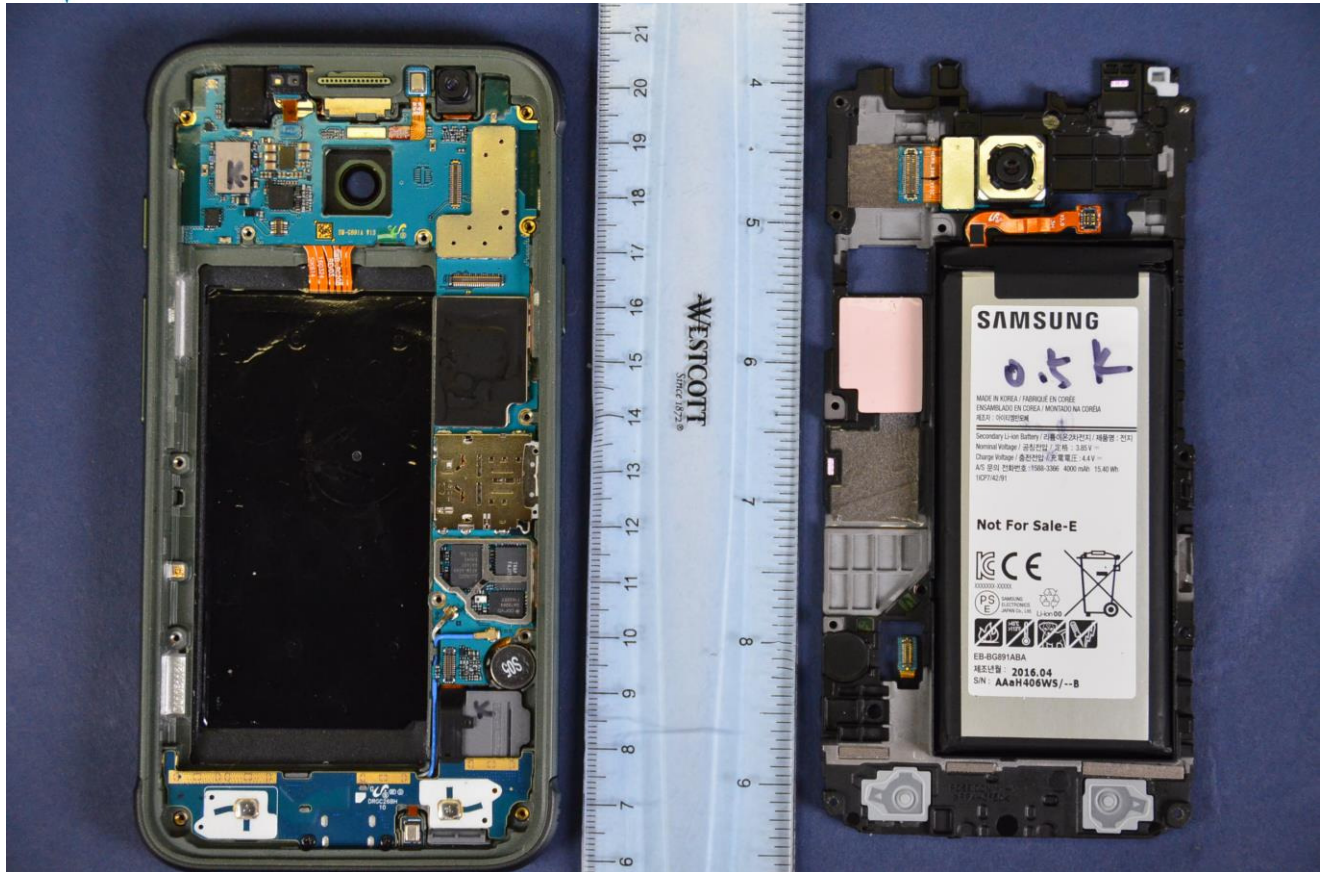

**INTERNAL PHOTOGRAPHS**

	<p>Samsung Electronics Co., Ltd. FCC ID: A3LSMG891A</p>	<p>Model: SM-G891A</p>
<p>Internal Photos</p>	<p>EUT Type: Portable Handset</p>	<p>Page 1 of 11</p>

	<p>Samsung Electronics Co., Ltd. FCC ID: A3LSMG891A</p>	<p>Model: SM-G891A</p>
<p>Internal Photos</p>	<p>EUT Type: Portable Handset</p>	<p>Page 2 of 11</p>

	Samsung Electronics Co., Ltd. FCC ID: A3LSMG891A	Model: SM-G891A
Internal Photos	EUT Type: Portable Handset	Page 3 of 11

	<p>Samsung Electronics Co., Ltd. FCC ID: A3LSMG891A</p>	<p>Model: SM-G891A</p>
<p>Internal Photos</p>	<p>EUT Type: Portable Handset</p>	<p>Page 9 of 11</p>

	Samsung Electronics Co., Ltd. FCC ID: A3LSMG891A	Model: SM-G891A
Internal Photos	EUT Type: Portable Handset	Page 10 of 11

	<p>Samsung Electronics Co., Ltd. FCC ID: A3LSMG891A</p>	<p>Model: SM-G891A</p>
<p>Internal Photos</p>	<p>EUT Type: Portable Handset</p>	<p>Page 11 of 11</p>