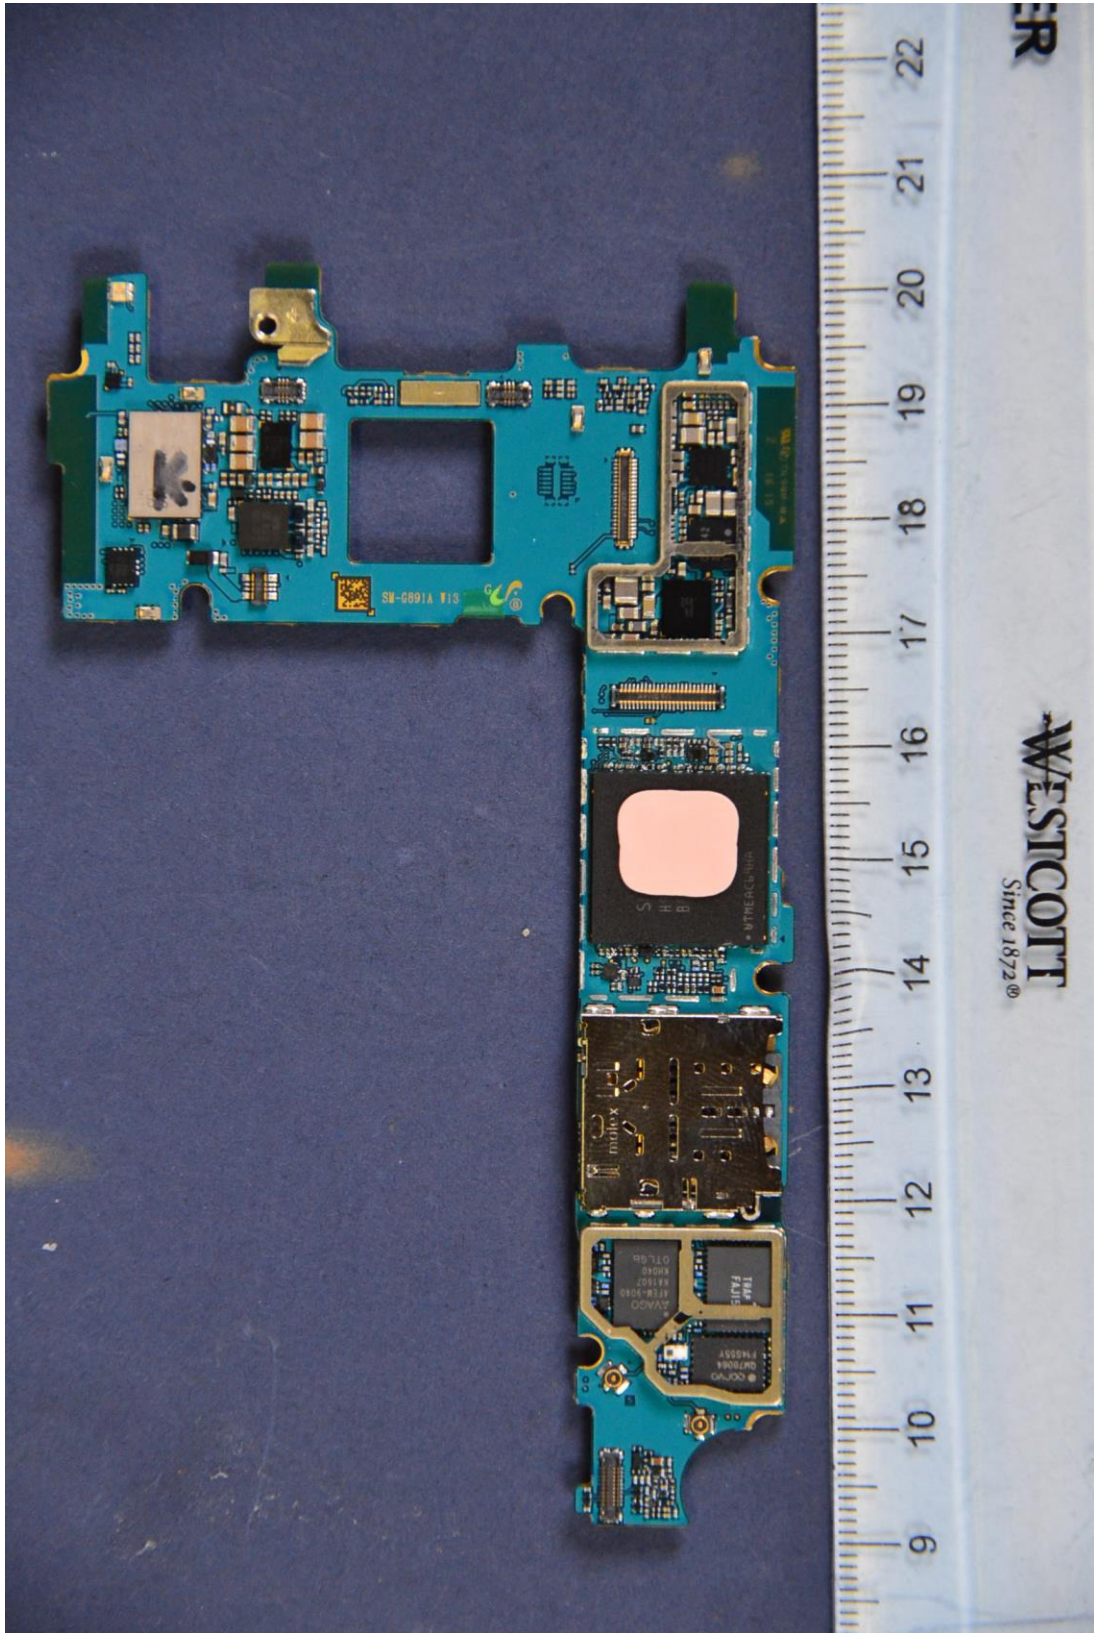

**INTERNAL PHOTOGRAPHS**

	<p>Samsung Electronics Co., Ltd. FCC ID: A3LSMG891A</p>	<p>Model: SM-G891A</p>
<p>Internal Photos</p>	<p>EUT Type: Portable Handset</p>	<p>Page 1 of 11</p>

	<p>Samsung Electronics Co., Ltd. FCC ID: A3LSMG891A</p>	<p>Model: SM-G891A</p>
<p>Internal Photos</p>	<p>EUT Type: Portable Handset</p>	<p>Page 2 of 11</p>

	Samsung Electronics Co., Ltd. FCC ID: A3LSMG891A	Model: SM-G891A
Internal Photos	EUT Type: Portable Handset	Page 3 of 11

	<p>Samsung Electronics Co., Ltd. FCC ID: A3LSMG891A</p>	<p>Model: SM-G891A</p>
<p>Internal Photos</p>	<p>EUT Type: Portable Handset</p>	<p>Page 9 of 11</p>

	Samsung Electronics Co., Ltd. FCC ID: A3LSMG891A	Model: SM-G891A
Internal Photos	EUT Type: Portable Handset	Page 10 of 11

	<p>Samsung Electronics Co., Ltd. FCC ID: A3LSMG891A</p>	<p>Model: SM-G891A</p>
<p>Internal Photos</p>	<p>EUT Type: Portable Handset</p>	<p>Page 11 of 11</p>