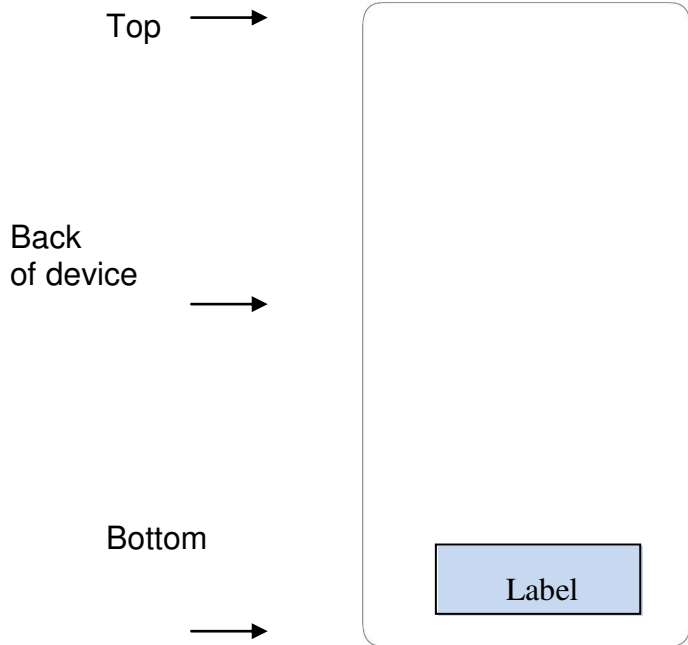

Label and Location

Model: SM-G891A
FCC ID: A3LSMG891A

Label:

Location:

FCC ID is engraved on bottom of the device