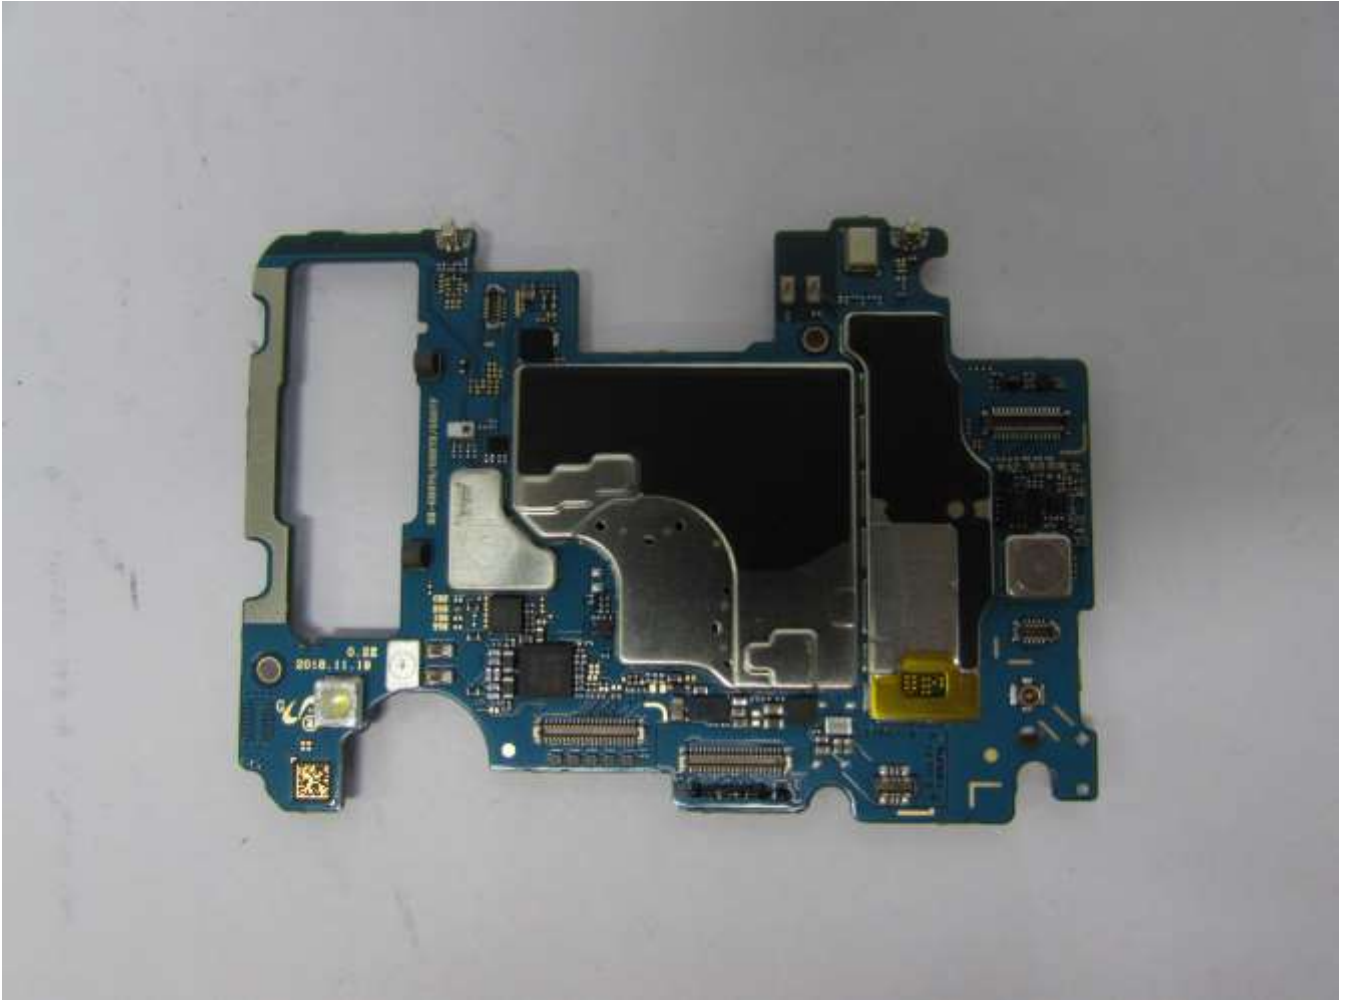

- INTERNAL PHOTOGRAPHS

■ MAIN / Bluetooth & WLAN ANTENNA INTERNAL PHOTO

Sub Antenna 1 (RX)

- GSM/GPRS/EDGE 1900 Rx Only
- WCDMA B2,B4,B5 Rx Only
- LTE B4,B5,B17,B26 Rx Only

BT/WLAN(2.4/5GHz)/ANT+ Ant1

Sub Antenna 2 (RX)

- LTE B41 Rx Only

Main Antenna (TX/RX)

- GSM/GPRS/EDGE 1900 Tx/Rx
- WCDMA B2,B4,B5 Tx/Rx
- LTE B4,B5,B17,B26,B41 Tx/Rx

■ INTERNAL PHOTO

■ INTERNAL PHOTO

■ INTERNAL PHOTO

■ INTERNAL PHOTO

■ INTERNAL PHOTO

■ INTERNAL PHOTO

■ INTERNAL PHOTO

■ INTERNAL PHOTO

■ INTERNAL PHOTO