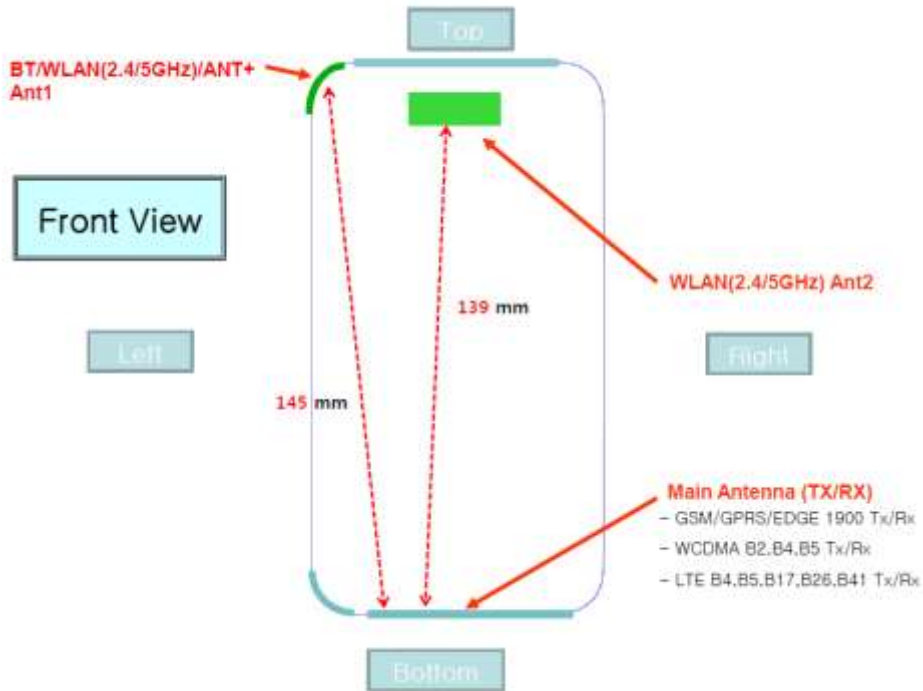

## **Attachment 8.**

### **- DUT Antenna Information and SAR Test SETUP PHOTOGRAPHS**

## DUT Antenna Information

\* Distance between BT/WLAN antenna and Main antenna

\* Distance between antenna and edge