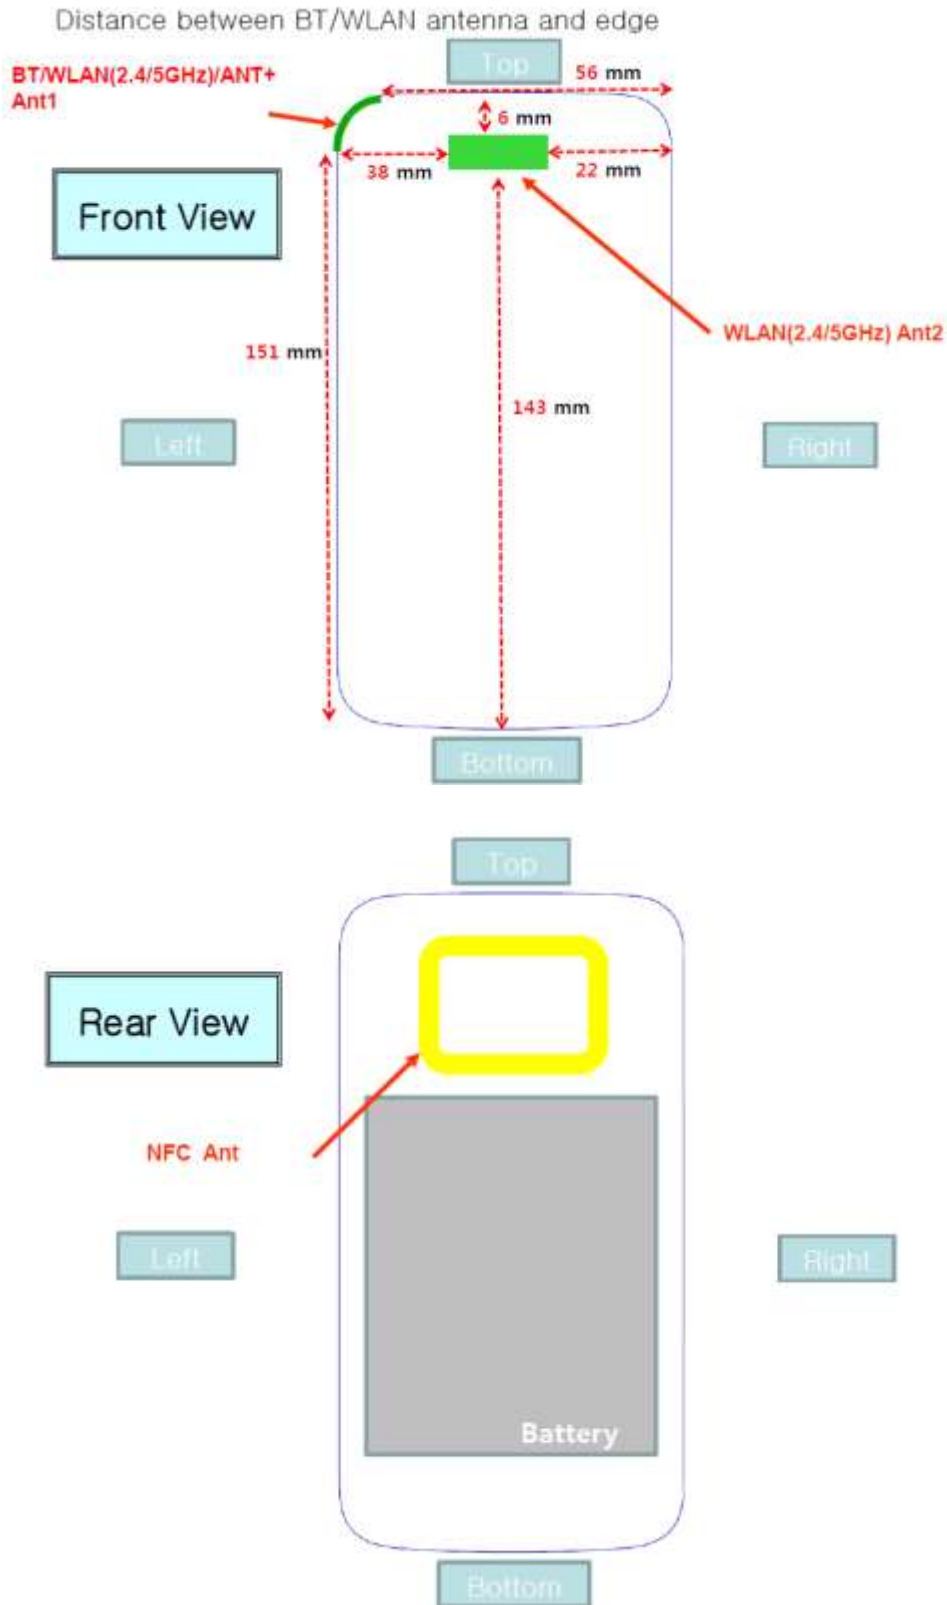

### **- DUT Antenna Information and SAR Test SETUP PHOTOGRAPHS**

## DUT Antenna Information

\* Distance between BT/WLAN antenna and Main antenna

\* Distance between antenna and edge

## SAR Test Setup Photographs

■ Test Setup Photo(Left All)

■ Test Setup Photo(Left Touch/Tilt)

■ **Test Setup Photo(Right All)**

■ Test Setup Photo (Right Touch/Tilt)

■ **Test Setup Photo (Body All)**

■ **Setup Photo (Rear)**

**[Distance of 0 mm from the EUT]**

■ **Test Setup Photo (Rear)**

**[Distance of 5 mm from the EUT]**

■ **Test Setup Photo (Rear)**

[Distance of 10 mm from the EUT]

■ **Test Setup Photo (Rear)**

**[Distance of 15 mm from the EUT]**