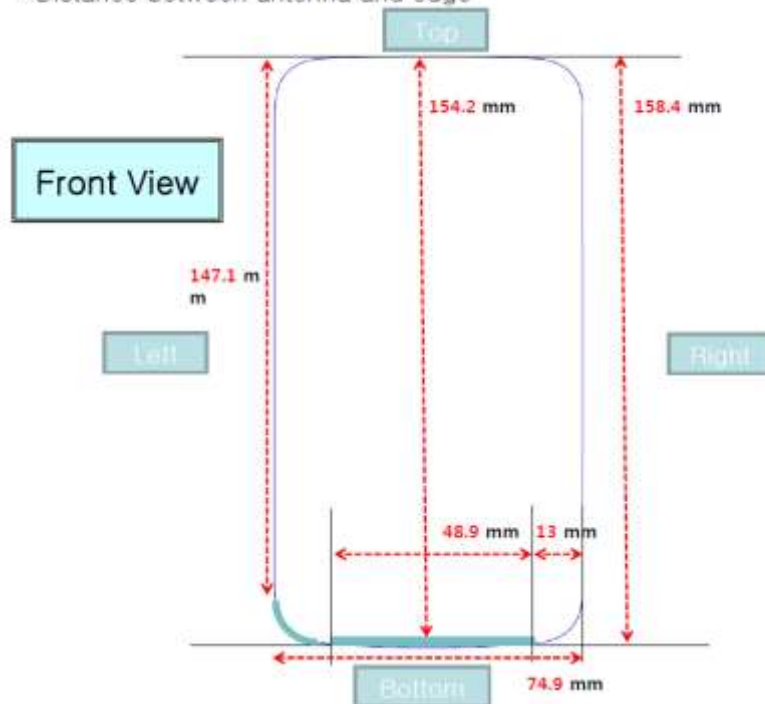

## DUT Antenna Information

\* Distance between BT/WLAN antenna and Main antenna

\* Distance between antenna and edge

**[Distance of 0 mm from the EUT]**

■ **Test Setup Photo (Rear)**

**[Distance of 5 mm from the EUT]**

■ **Test Setup Photo (Rear)**

[Distance of 10 mm from the EUT]

■ **Test Setup Photo (Rear)**

**[Distance of 15 mm from the EUT]**

**[Distance of 15 mm from the EUT]**

■ **Test Setup Photo (Left)**

**[Distance of 0 mm from the EUT]**

■ **Test Setup Photo (Left)**

**[Distance of 10 mm from the EUT]**

■ **Test Setup Photo (Right)**

**[Distance of 0 mm from the EUT]**

**[Distance of 0 mm from the EUT]**

■ **Test Setup Photo (Bottom)**

**[Distance of 10 mm from the EUT]**

■ **Test Setup Photo (Bottom)**

**[Distance of 8 mm from the EUT]**