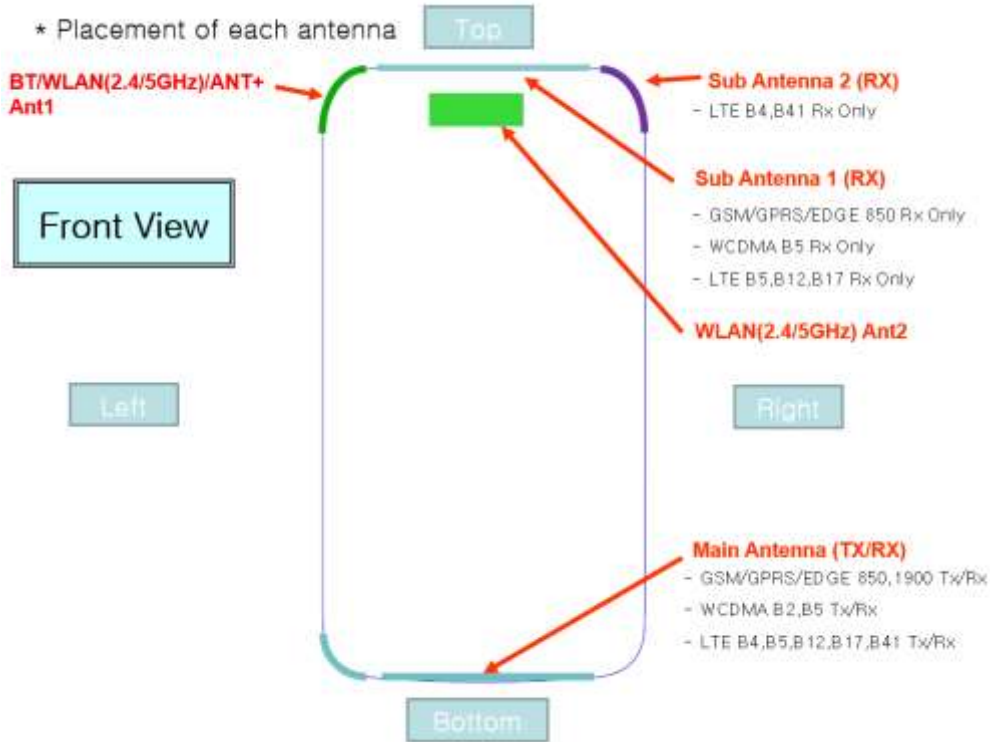

Attachment 8.

- DUT Antenna Information and SAR Test SETUP PHOTOGRAPHS

DUT Antenna Information

* Distance between BT/WLAN antenna and Main antenna

Distance between BT/WLAN antenna and edge

SAR Test Setup Photographs

■ **Test Setup Photo(Left All)**

■ Test Setup Photo(Left Touch/Tilt)

■ **Test Setup Photo(Right All)**

■ Test Setup Photo (Right Touch/Tilt)

■ **Test Setup Photo (Body All)**

■ **Setup Photo (Rear)**

[Distance of 0 mm from the EUT]

■ **Test Setup Photo (Rear)**

[Distance of 7 mm from the EUT]

■ **Test Setup Photo (Rear)**

[Distance of 10 mm from the EUT]

■ **Test Setup Photo (Rear)**

[Distance of 15 mm from the EUT]

■ **Test Setup Photo (Front)**