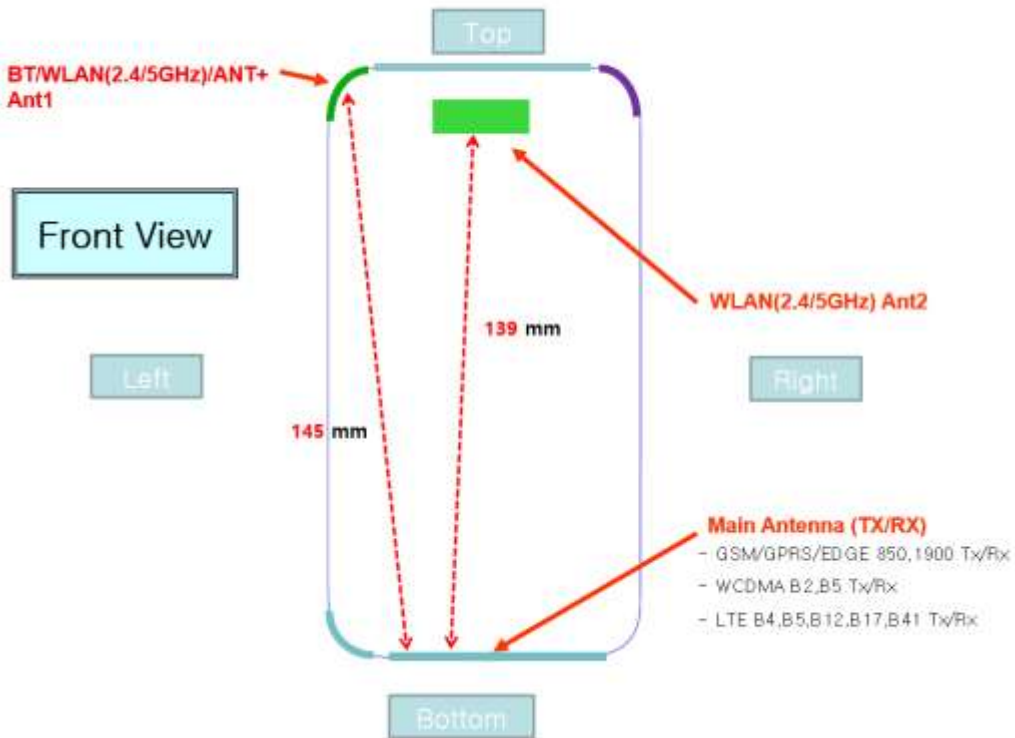

Attachment 8.

- DUT Antenna Information and SAR Test SETUP PHOTOGRAPHS

DUT Antenna Information

* Distance between BT/WLAN antenna and Main antenna

Distance between BT/WLAN antenna and edge

SAR Test Setup Photographs

■ **Test Setup Photo(Left All)**

■ Test Setup Photo(Left Touch/Tilt)

■ **Test Setup Photo(Right All)**

■ Test Setup Photo (Right Touch/Tilt)

■ **Test Setup Photo (Body All)**

■ **Setup Photo (Rear)**

[Distance of 0 mm from the EUT]

■ **Test Setup Photo (Rear)**

[Distance of 7 mm from the EUT]

■ **Test Setup Photo (Rear)**

[Distance of 10 mm from the EUT]

■ **Test Setup Photo (Rear)**

[Distance of 15 mm from the EUT]

■ **Test Setup Photo (Front)**

[Distance of 0 mm from the EUT]

■ **Test Setup Photo (Front)**

[Distance of 6 mm from the EUT]

■ **Test Setup Photo (Front)**

[Distance of 10 mm from the EUT]

■ **Test Setup Photo (Front)**

[Distance of 15 mm from the EUT]