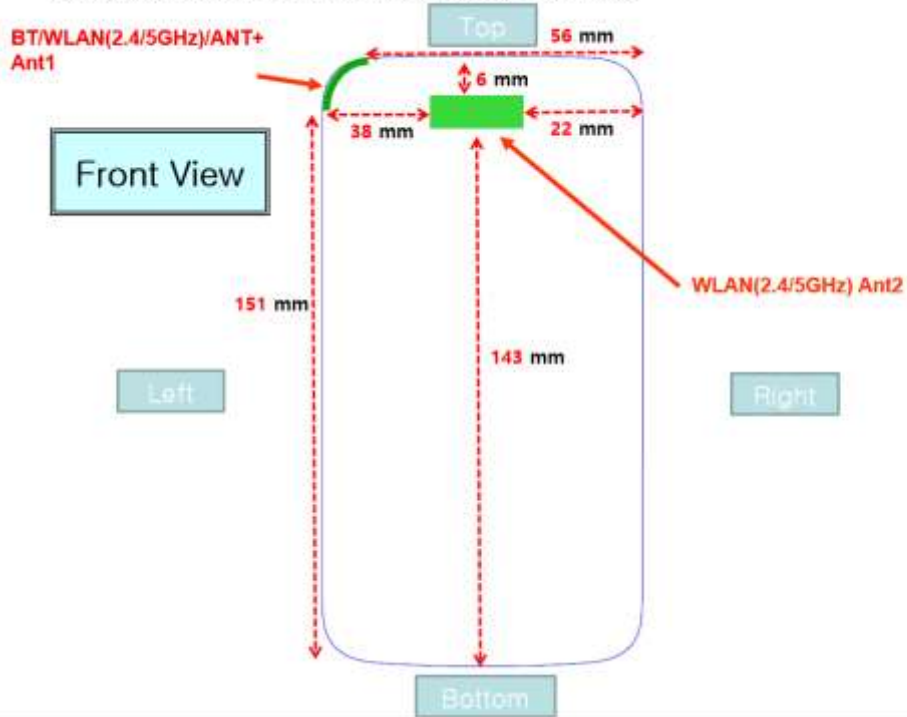

Attachment 8.

- DUT Antenna Information and SAR Test SETUP PHOTOGRAPHS

DUT Antenna Information

* Distance between BT/WLAN antenna and Main antenna

Distance between BT/WLAN antenna and edge

SAR Test Setup Photographs

■ **Test Setup Photo(Left All)**

■ Test Setup Photo(Left Touch/Tilt)

■ **Test Setup Photo(Right All)**

■ Test Setup Photo (Right Touch/Tilt)

■ **Test Setup Photo (Body All)**

■ **Setup Photo (Rear)**

[Distance of 0 mm from the EUT]

■ **Test Setup Photo (Rear)**

[Distance of 7 mm from the EUT]

■ **Test Setup Photo (Rear)**

[Distance of 10 mm from the EUT]

■ **Test Setup Photo (Rear)**

[Distance of 15 mm from the EUT]

■ **Test Setup Photo (Front)**

■ **Test Setup Photo (Bottom)**

[Distance of 10 mm from the EUT]

■ **Test Setup Photo (Bottom)**

[Distance of 9 mm from the EUT]