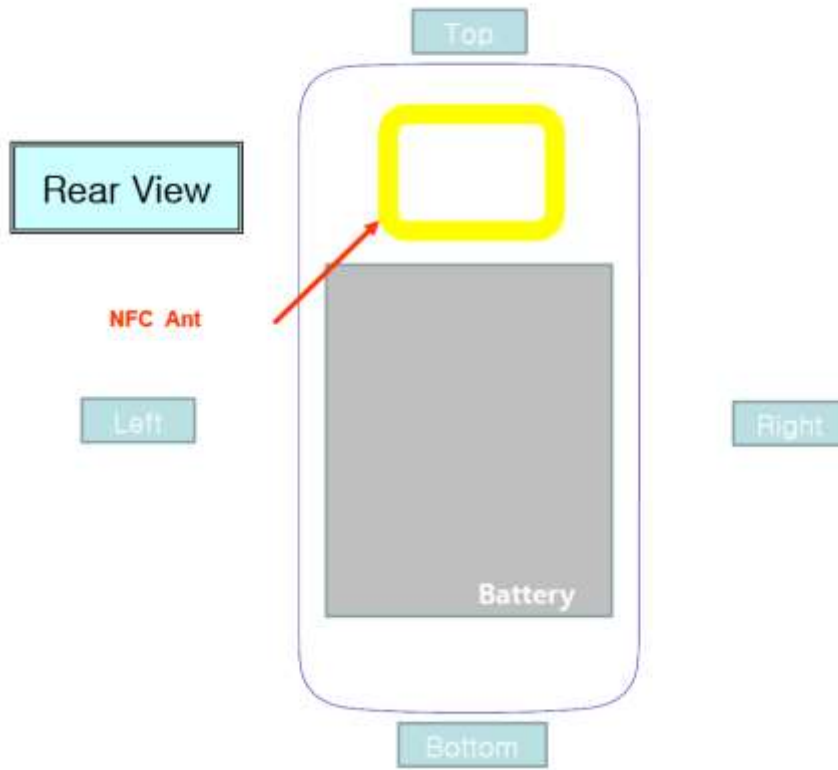

Attachment 8.

- DUT Antenna Information and SAR Test SETUP PHOTOGRAPHS

DUT Antenna Information

* Distance between BT/WLAN antenna and Main antenna

Distance between BT/WLAN antenna and edge

SAR Test Setup Photographs

■ **Test Setup Photo(Left All)**

■ Test Setup Photo(Left Touch/Tilt)

■ **Test Setup Photo(Right All)**

■ Test Setup Photo (Right Touch/Tilt)

■ **Test Setup Photo (Body All)**

■ **Setup Photo (Rear)**

[Distance of 0 mm from the EUT]

■ **Test Setup Photo (Rear)**

[Distance of 7 mm from the EUT]

■ **Test Setup Photo (Rear)**

[Distance of 10 mm from the EUT]

■ **Test Setup Photo (Rear)**

[Distance of 15 mm from the EUT]

■ **Test Setup Photo (Front)**

[Distance of 0 mm from the EUT]

■ **Test Setup Photo (Front)**

[Distance of 6 mm from the EUT]

■ **Test Setup Photo (Front)**

[Distance of 10 mm from the EUT]

■ **Test Setup Photo (Front)**

[Distance of 15 mm from the EUT]