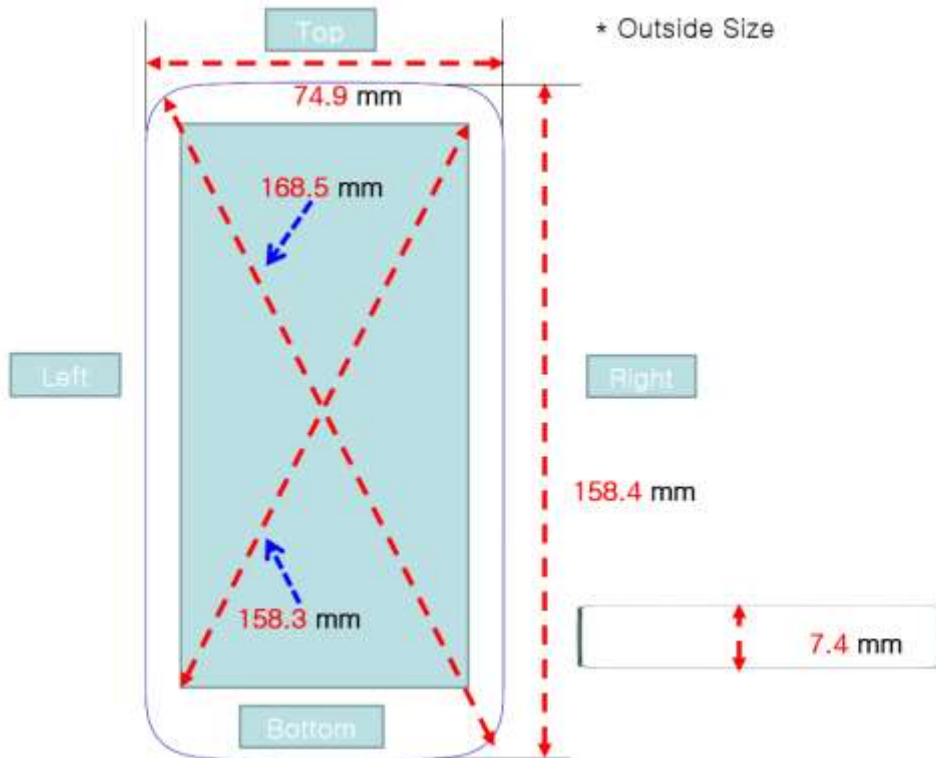

Attachment 8.

- DUT Antenna Information and SAR Test SETUP PHOTOGRAPHS

DUT Antenna Information

* Distance between BT/WLAN antenna and Main antenna

Distance between BT/WLAN antenna and edge

SAR Test Setup Photographs

■ **Test Setup Photo (Rear)**

[Distance of 7 mm from the EUT]

■ **Test Setup Photo (Rear)**

[Distance of 10 mm from the EUT]

■ **Test Setup Photo (Rear)**

[Distance of 15 mm from the EUT]

■ **Test Setup Photo (Front)**

[Distance of 0 mm from the EUT]

■ **Test Setup Photo (Front)**

[Distance of 6 mm from the EUT]

■ **Test Setup Photo (Front)**

[Distance of 10 mm from the EUT]

■ **Test Setup Photo (Front)**

[Distance of 15 mm from the EUT]

■ **Test Setup Photo (Bottom)**

[Distance of 10 mm from the EUT]

■ **Test Setup Photo (Bottom)**

[Distance of 9 mm from the EUT]