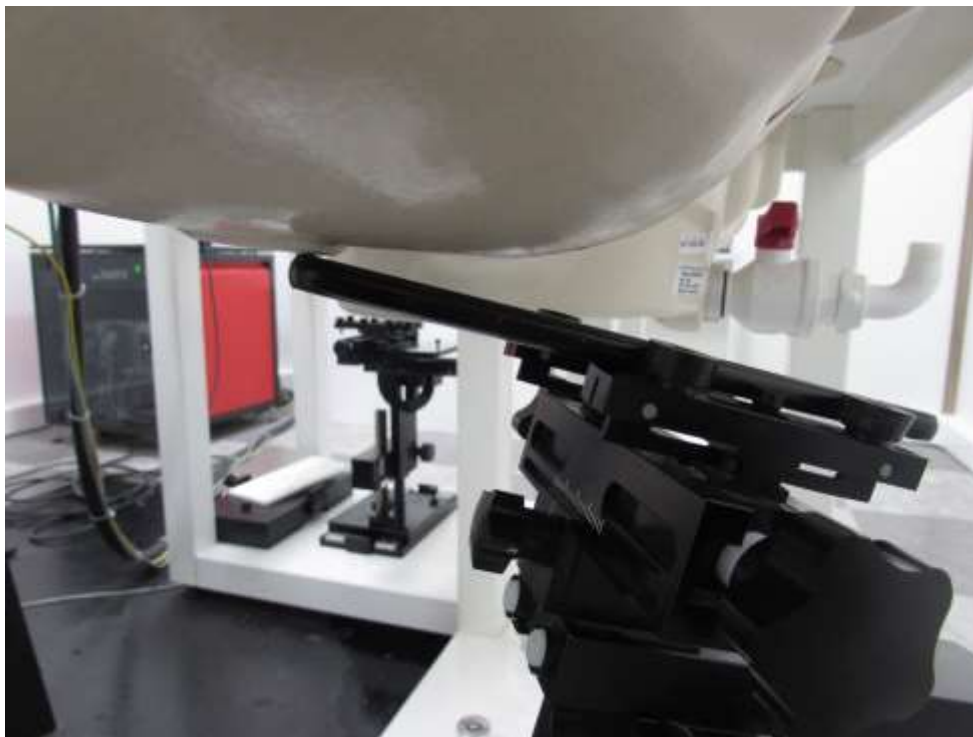

Attachment 8.

- DUT Antenna Information and SAR Test SETUP PHOTOGRAPHS

DUT Antenna Information

SAR Test Setup Photographs

■ **Test Setup Photo(Head All)**

■ Test Setup Photo(Left Touch/Tilt)

■ **Test Setup Photo (Right Touch/Tilt)**

■ **Test Setup Photo (Body All)**

■ **Test Setup Photo (Rear)**

[Distance of 0 mm from the EUT]

■ **Test Setup Photo (Rear)**

[Distance of 10 mm from the EUT]

■ **Test Setup Photo (Rear)**

[Distance of 15 mm from the EUT]

■ **Test Setup Photo (Front)**

[Distance of 0 mm from the EUT]

■ **Test Setup Photo (Front)**

[Distance of 10 mm from the EUT]

■ **Test Setup Photo (Front)**

[Distance of 15 mm from the EUT]

■ **Test Setup Photo (Left)**