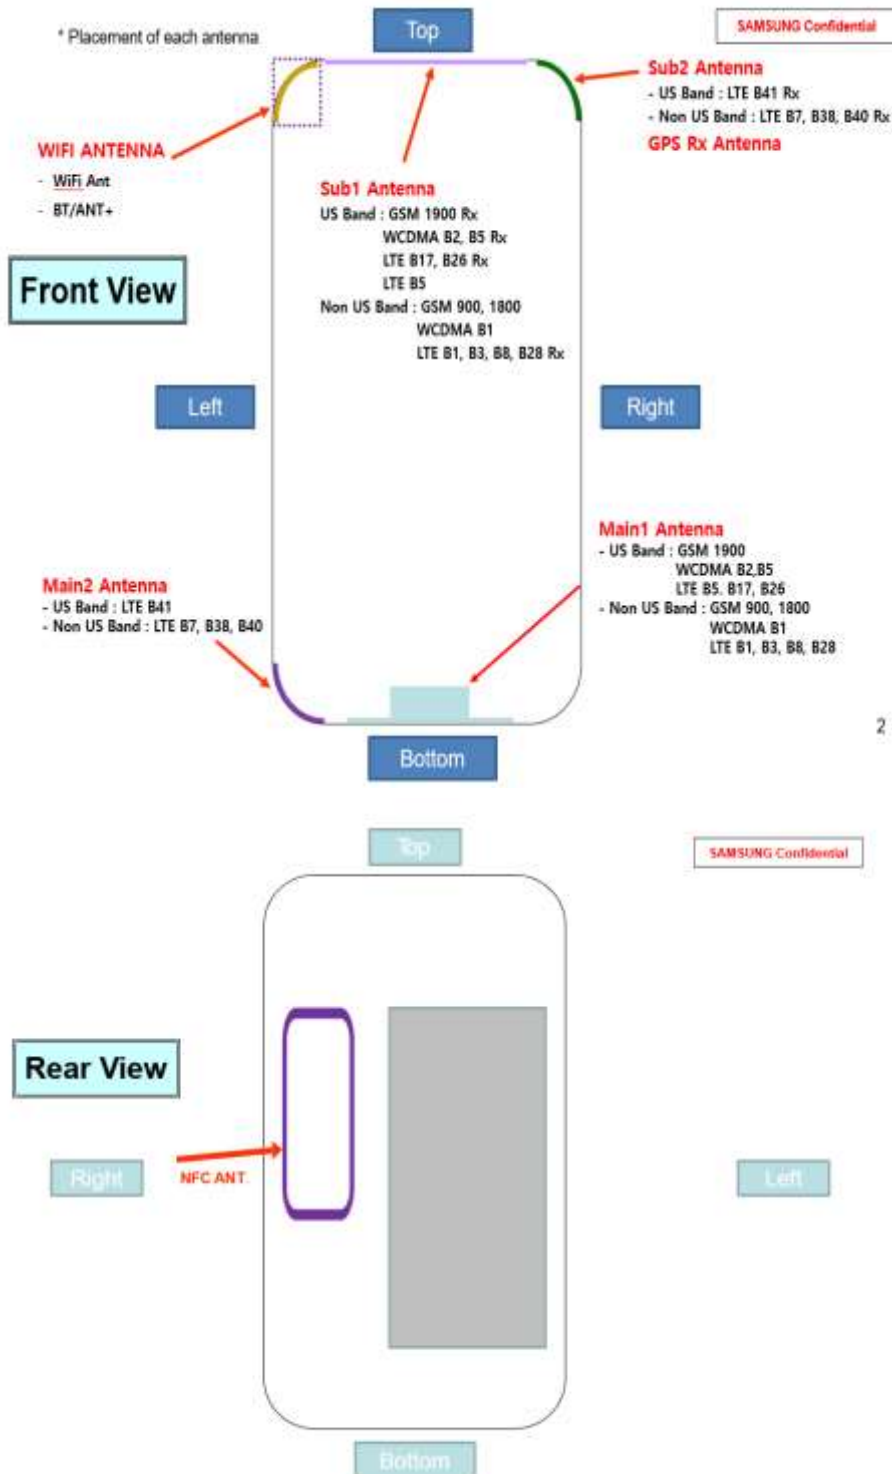

Attachment 8.

- DUT Antenna Information and SAR Test SETUP PHOTOGRAPHS

DUT Antenna Information

SAR Test Setup Photographs

■ **Test Setup Photo(Head All)**

■ Test Setup Photo(Left Touch/Tilt)

■ **Test Setup Photo (Right Touch/Tilt)**

■ **Test Setup Photo (Body All)**

■ **Test Setup Photo (Rear)**

[Distance of 0 mm from the EUT]

■ **Test Setup Photo (Rear)**

[Distance of 10 mm from the EUT]

■ **Test Setup Photo (Rear)**

[Distance of 15 mm from the EUT]

■ **Test Setup Photo (Front)**

[Distance of 0 mm from the EUT]

■ **Test Setup Photo (Front)**

[Distance of 10 mm from the EUT]

■ **Test Setup Photo (Front)**

[Distance of 15 mm from the EUT]

■ **Test Setup Photo (Left)**

[Distance of 0 mm from the EUT]

■ **Test Setup Photo (Left)**

[Distance of 10 mm from the EUT]

■ **Test Setup Photo (Right)**

[Distance of 10 mm from the EUT]

■ **Test Setup Photo (Top)**

[Distance of 0 mm from the EUT]