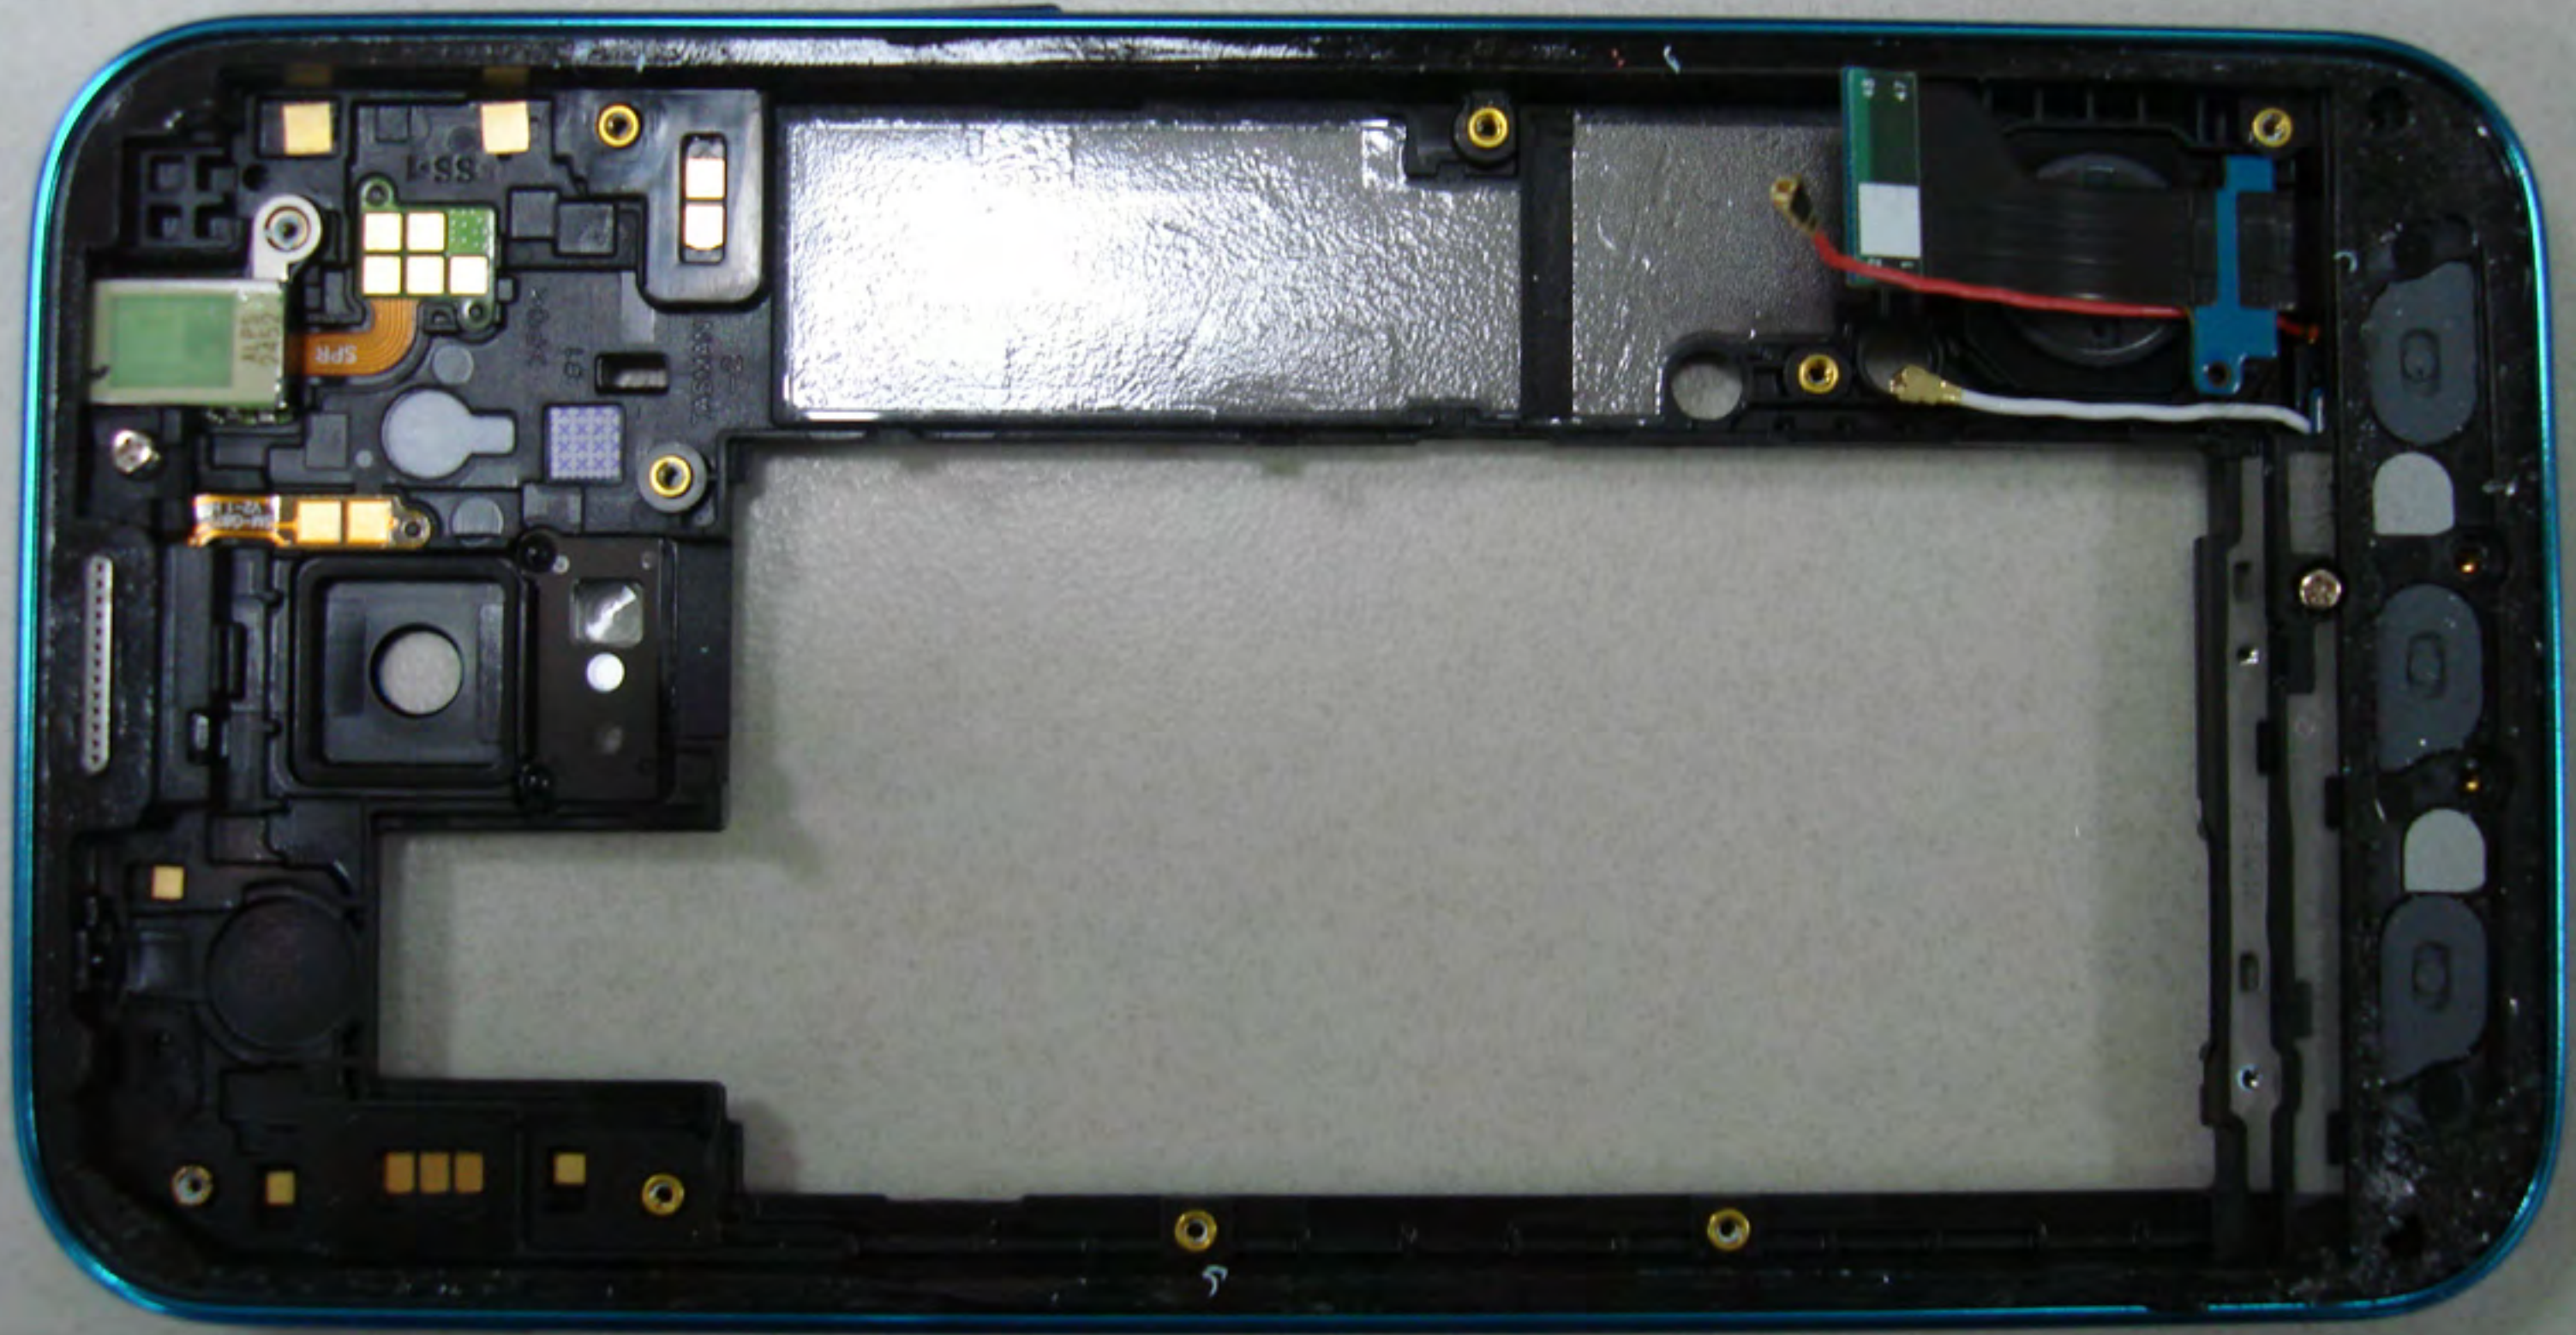

microSD
SIM

14.05.26 SM-G860P
REV0.5 DV_16GB/2GB

TASMANIA 2 V1
81-740030K2

DSLR JH R0.2 E18
SW-C850P
SUB PBA(P/K)

DSLR JH R0.1 E12 U
SW-C850P
SUB PBA(P/K)

SM-G850P SUB G
REV 0.3
PC 1420
1-03

SV-G860P W20

SM-G860P

SM-G860P-D

SM-G860P-E

5 6 7 8 9 10 11 12 13 14 15 16 17