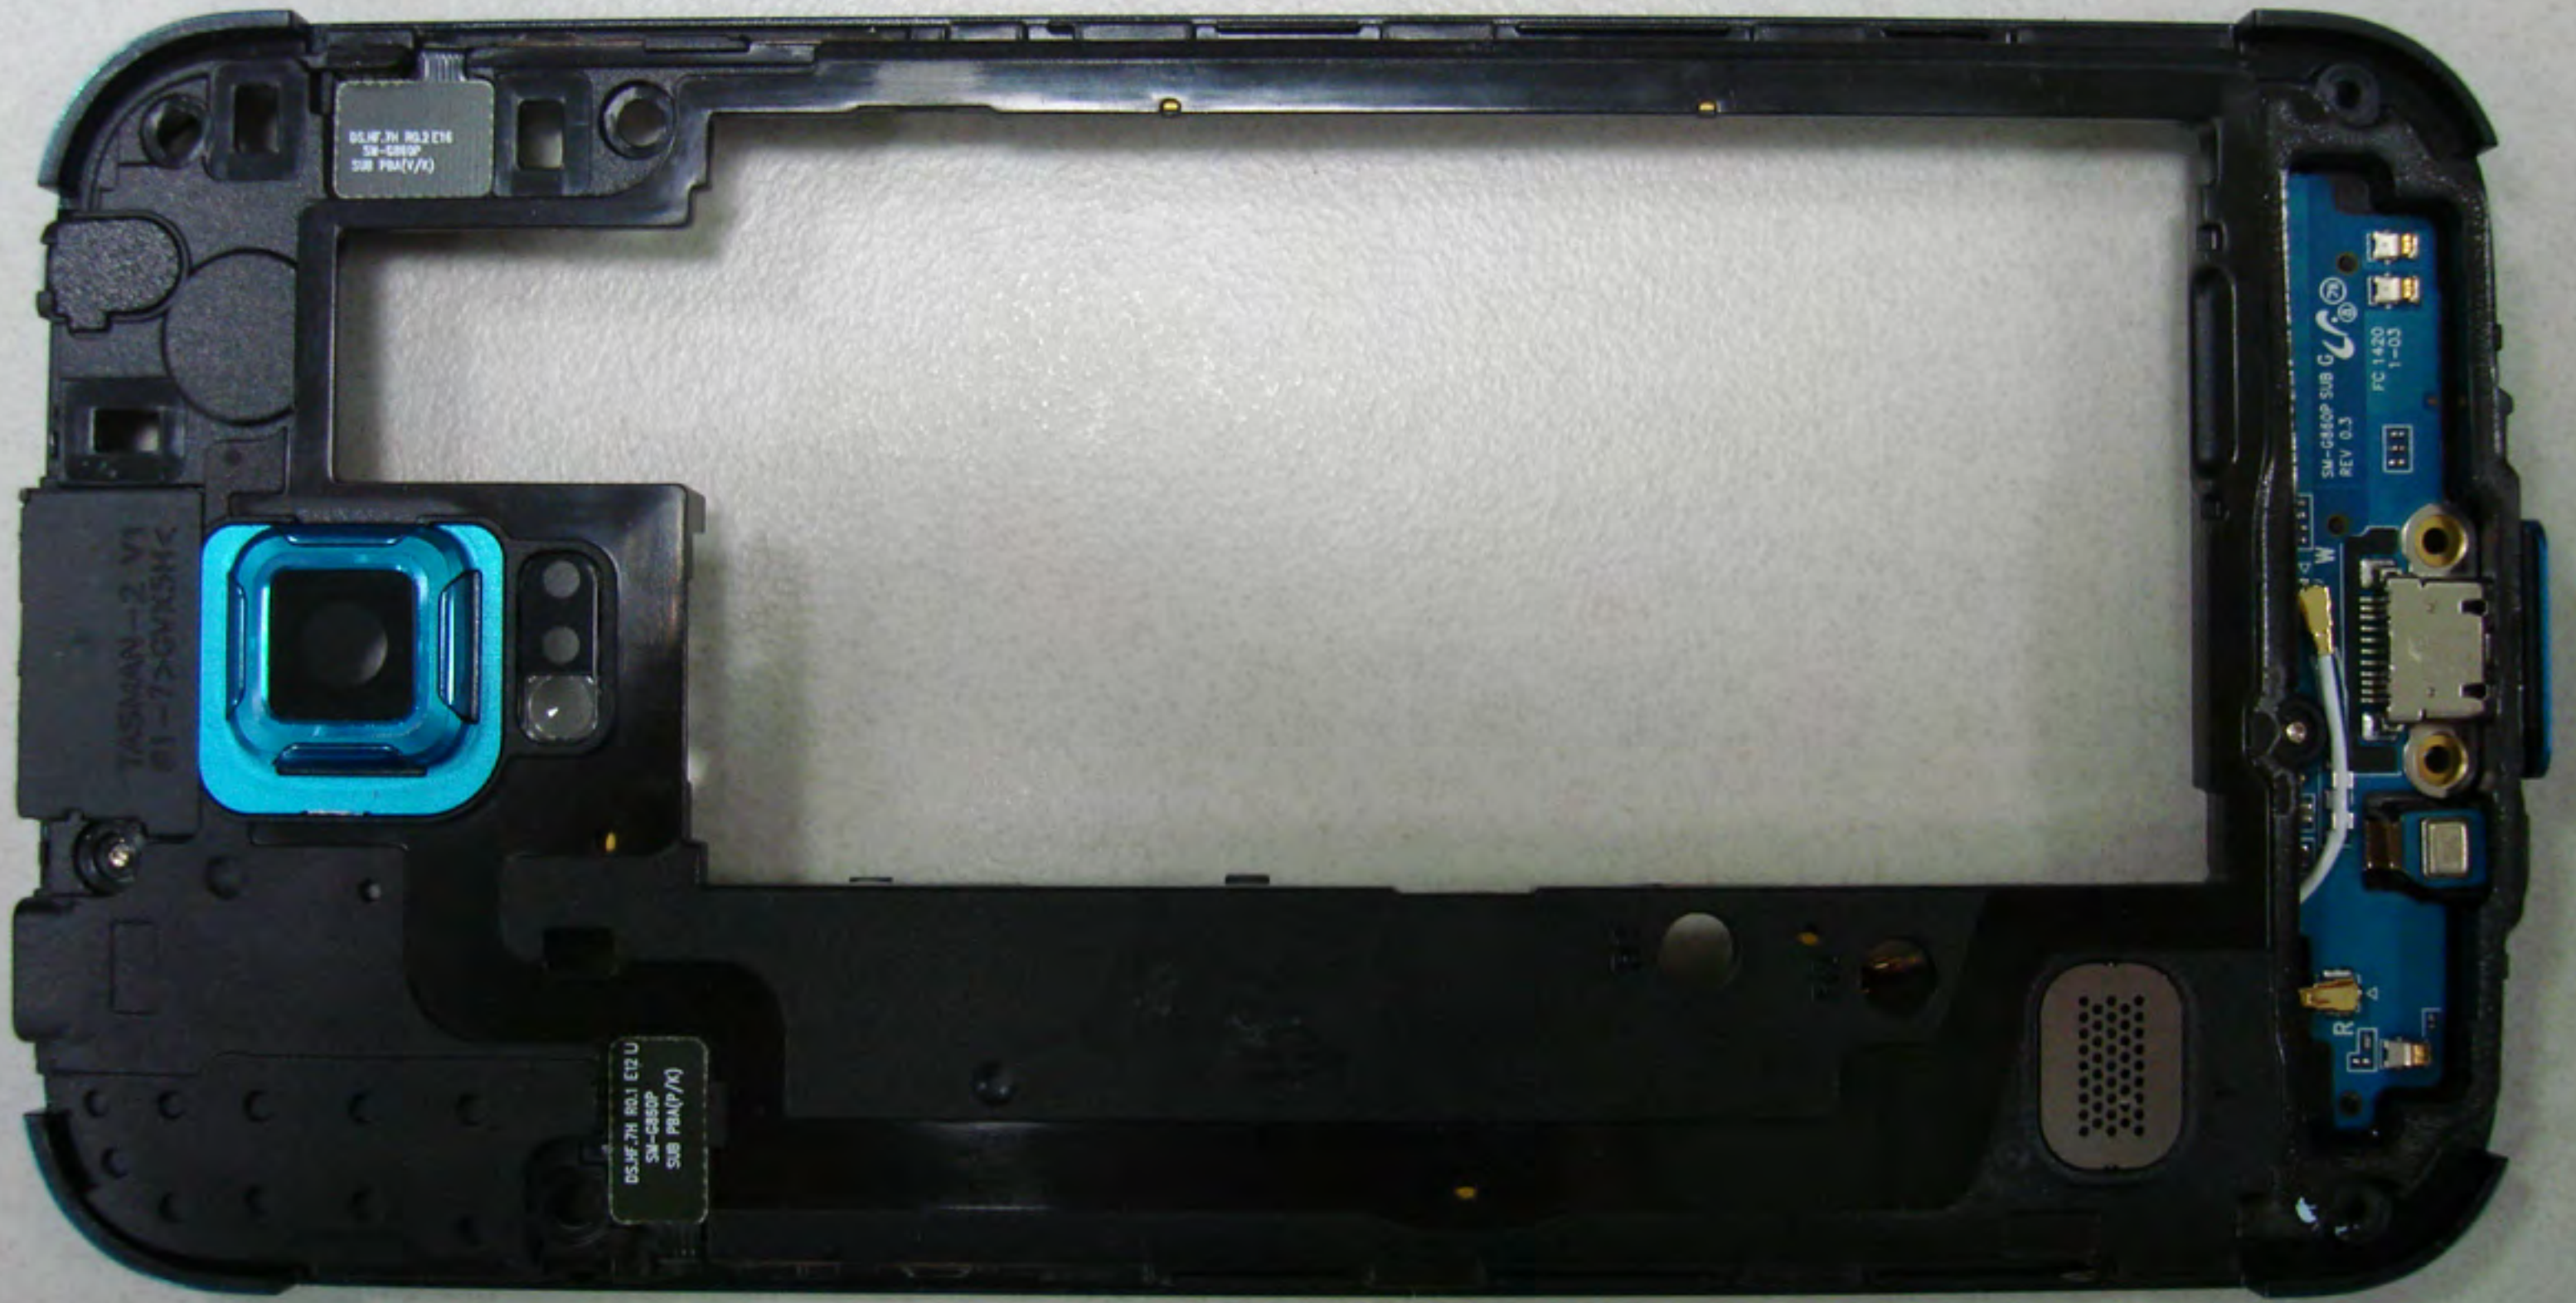

microSD
SIM

14.05.26 SM-G860P
REV0.5 DV_16GB/2GB

TASMANIA 2 V1
81-740030K2

DSLR JH R0.2 E18
SW-C850P
SUB PBA(P/K)

DSLR JH R0.1 E12 U
SW-C850P
SUB PBA(P/K)

SM-G850P SUB G
REV 0.3
PC 1420
1-03

SV-G860P W20

SM-G860P

SM-G860P-D

SM-G860P-E

5 6 7 8 9 10 11 12 13 14 15 16 17