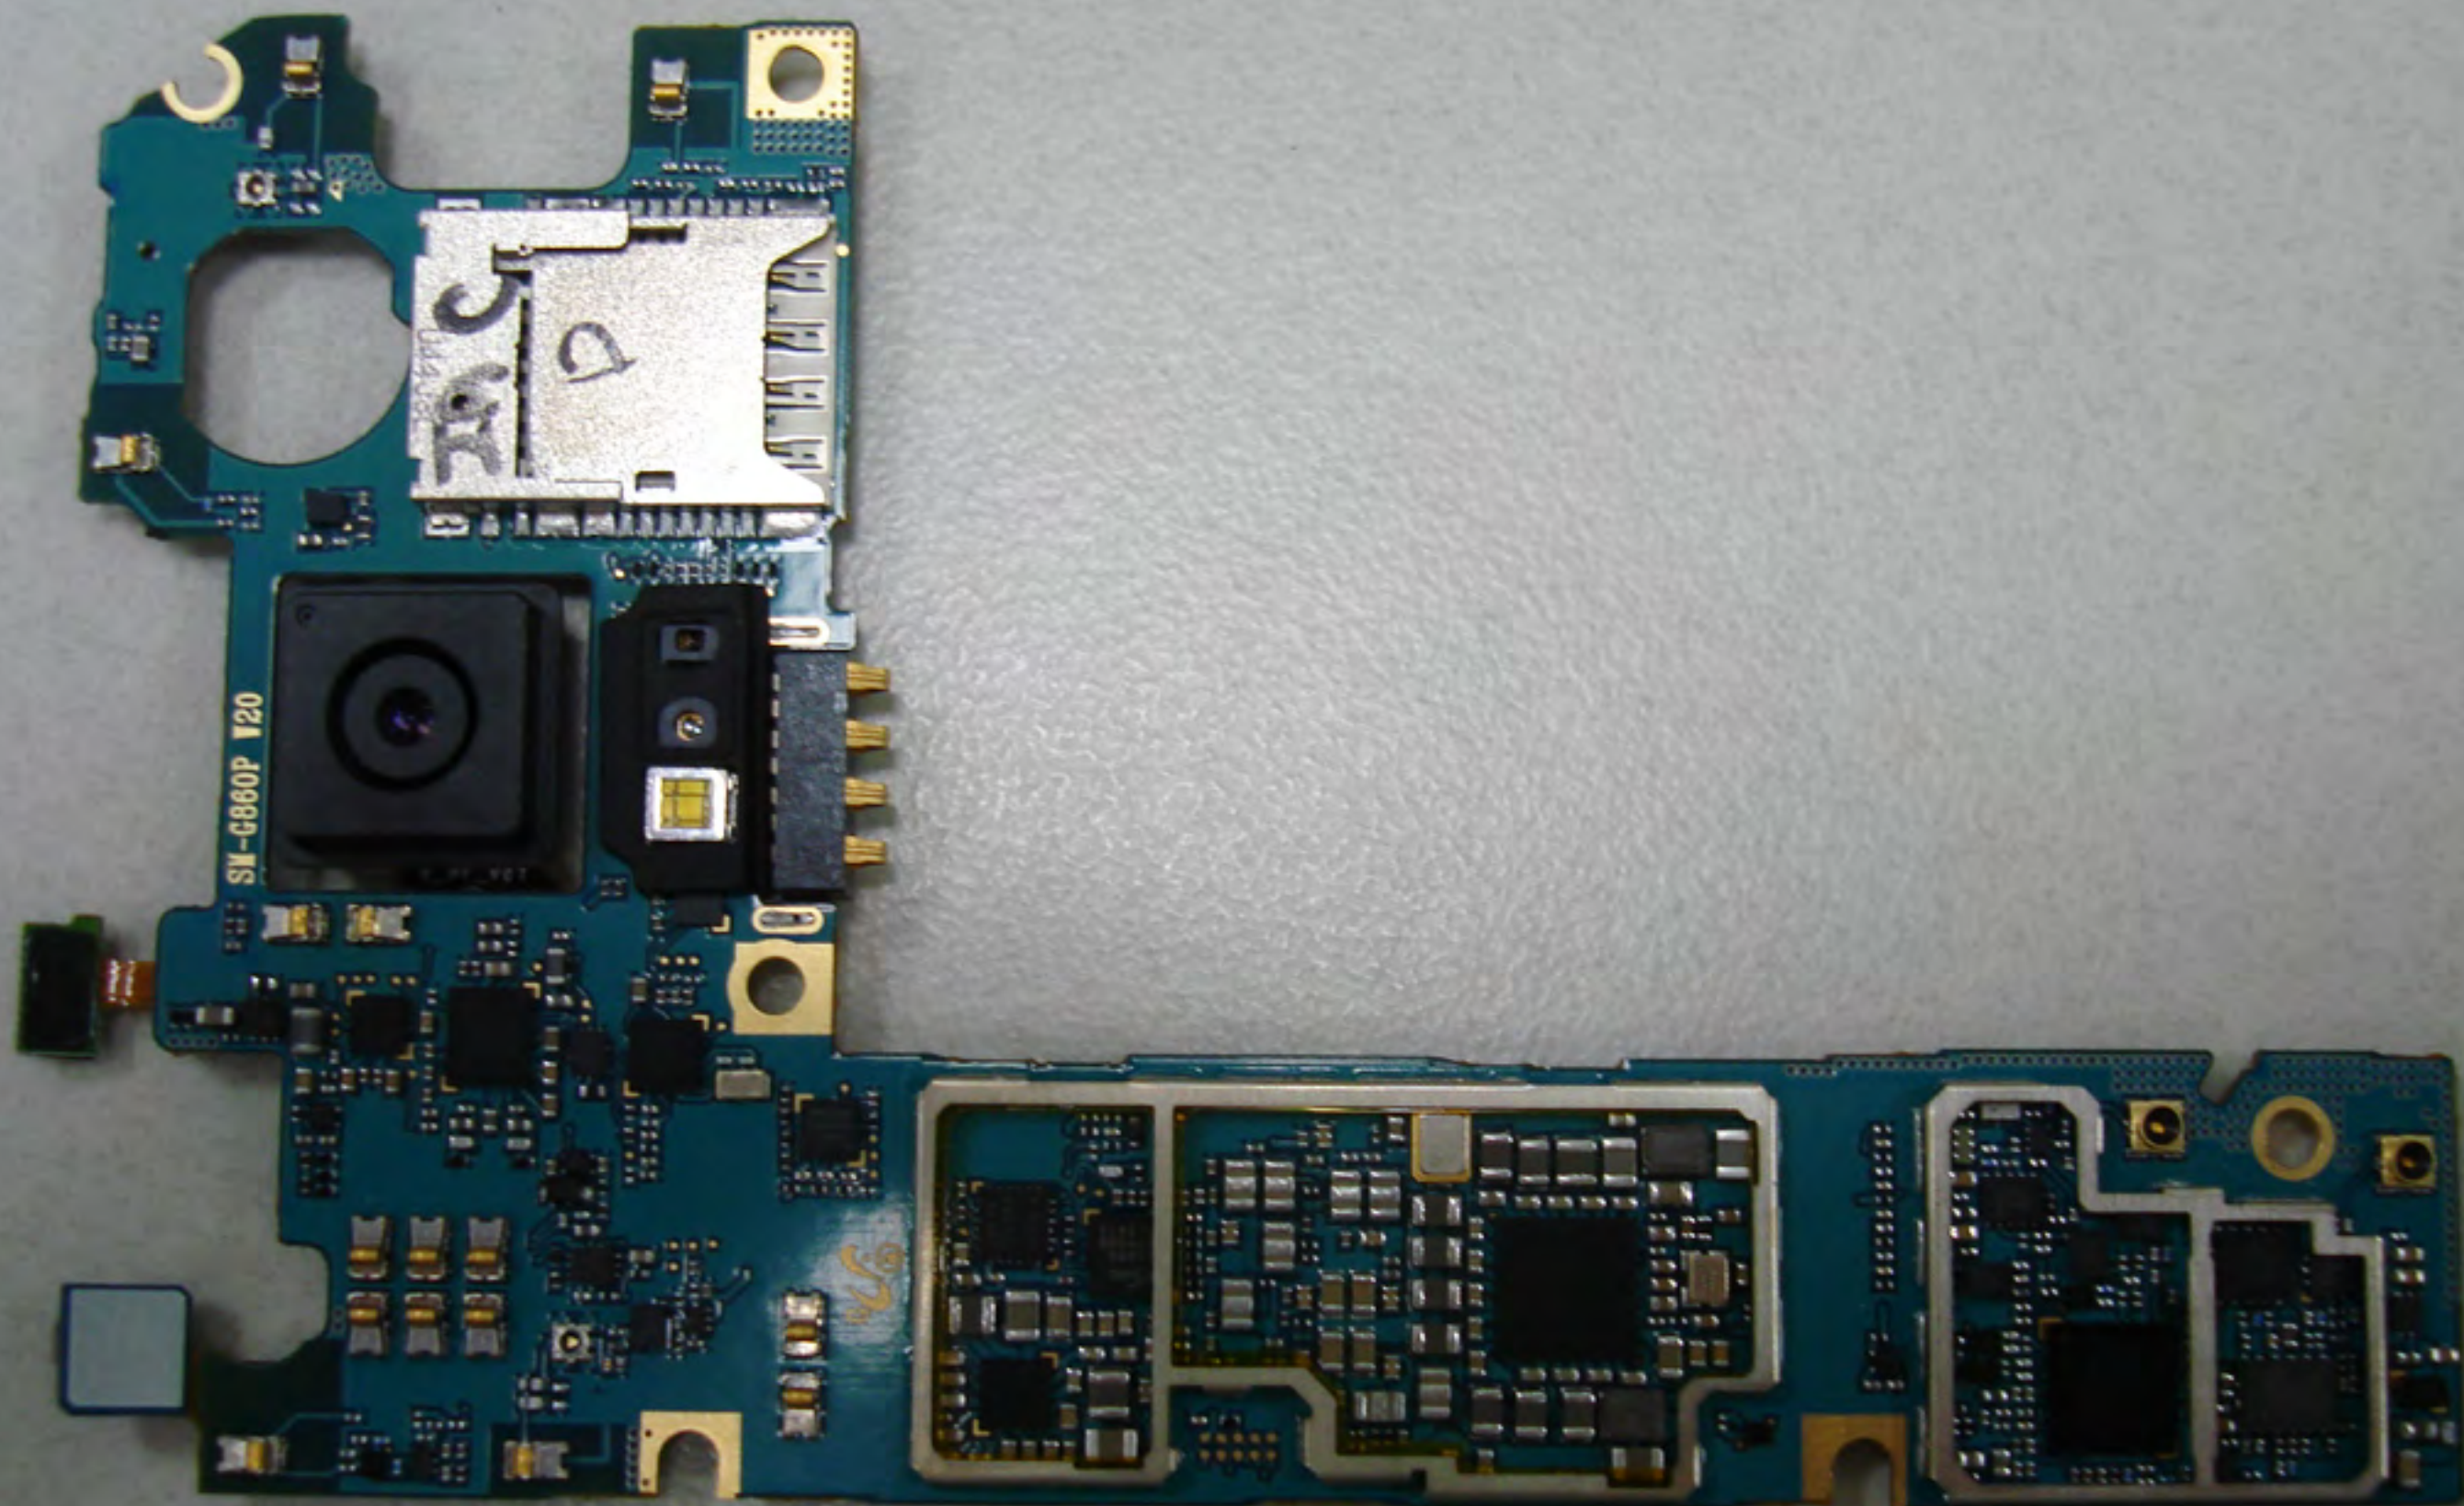

microSD
SIM

14.05.26 SM-G860P
REV0.5 DV_16GB/2GB

TASMANIA 2 V1
81-740030K2

DSLR JH R0.2 E18
SW-C850P
SUB PBA(P/K)

DSLR JH R0.1 E12 U
SW-C850P
SUB PBA(P/K)

SM-G850P SUB G
REV 0.3
PC 1420
1-03

SV-G860P W20

SM-G860P

SM-G860P-D

SM-G860P-E

5 6 7 8 9 10 11 12 13 14 15 16 17