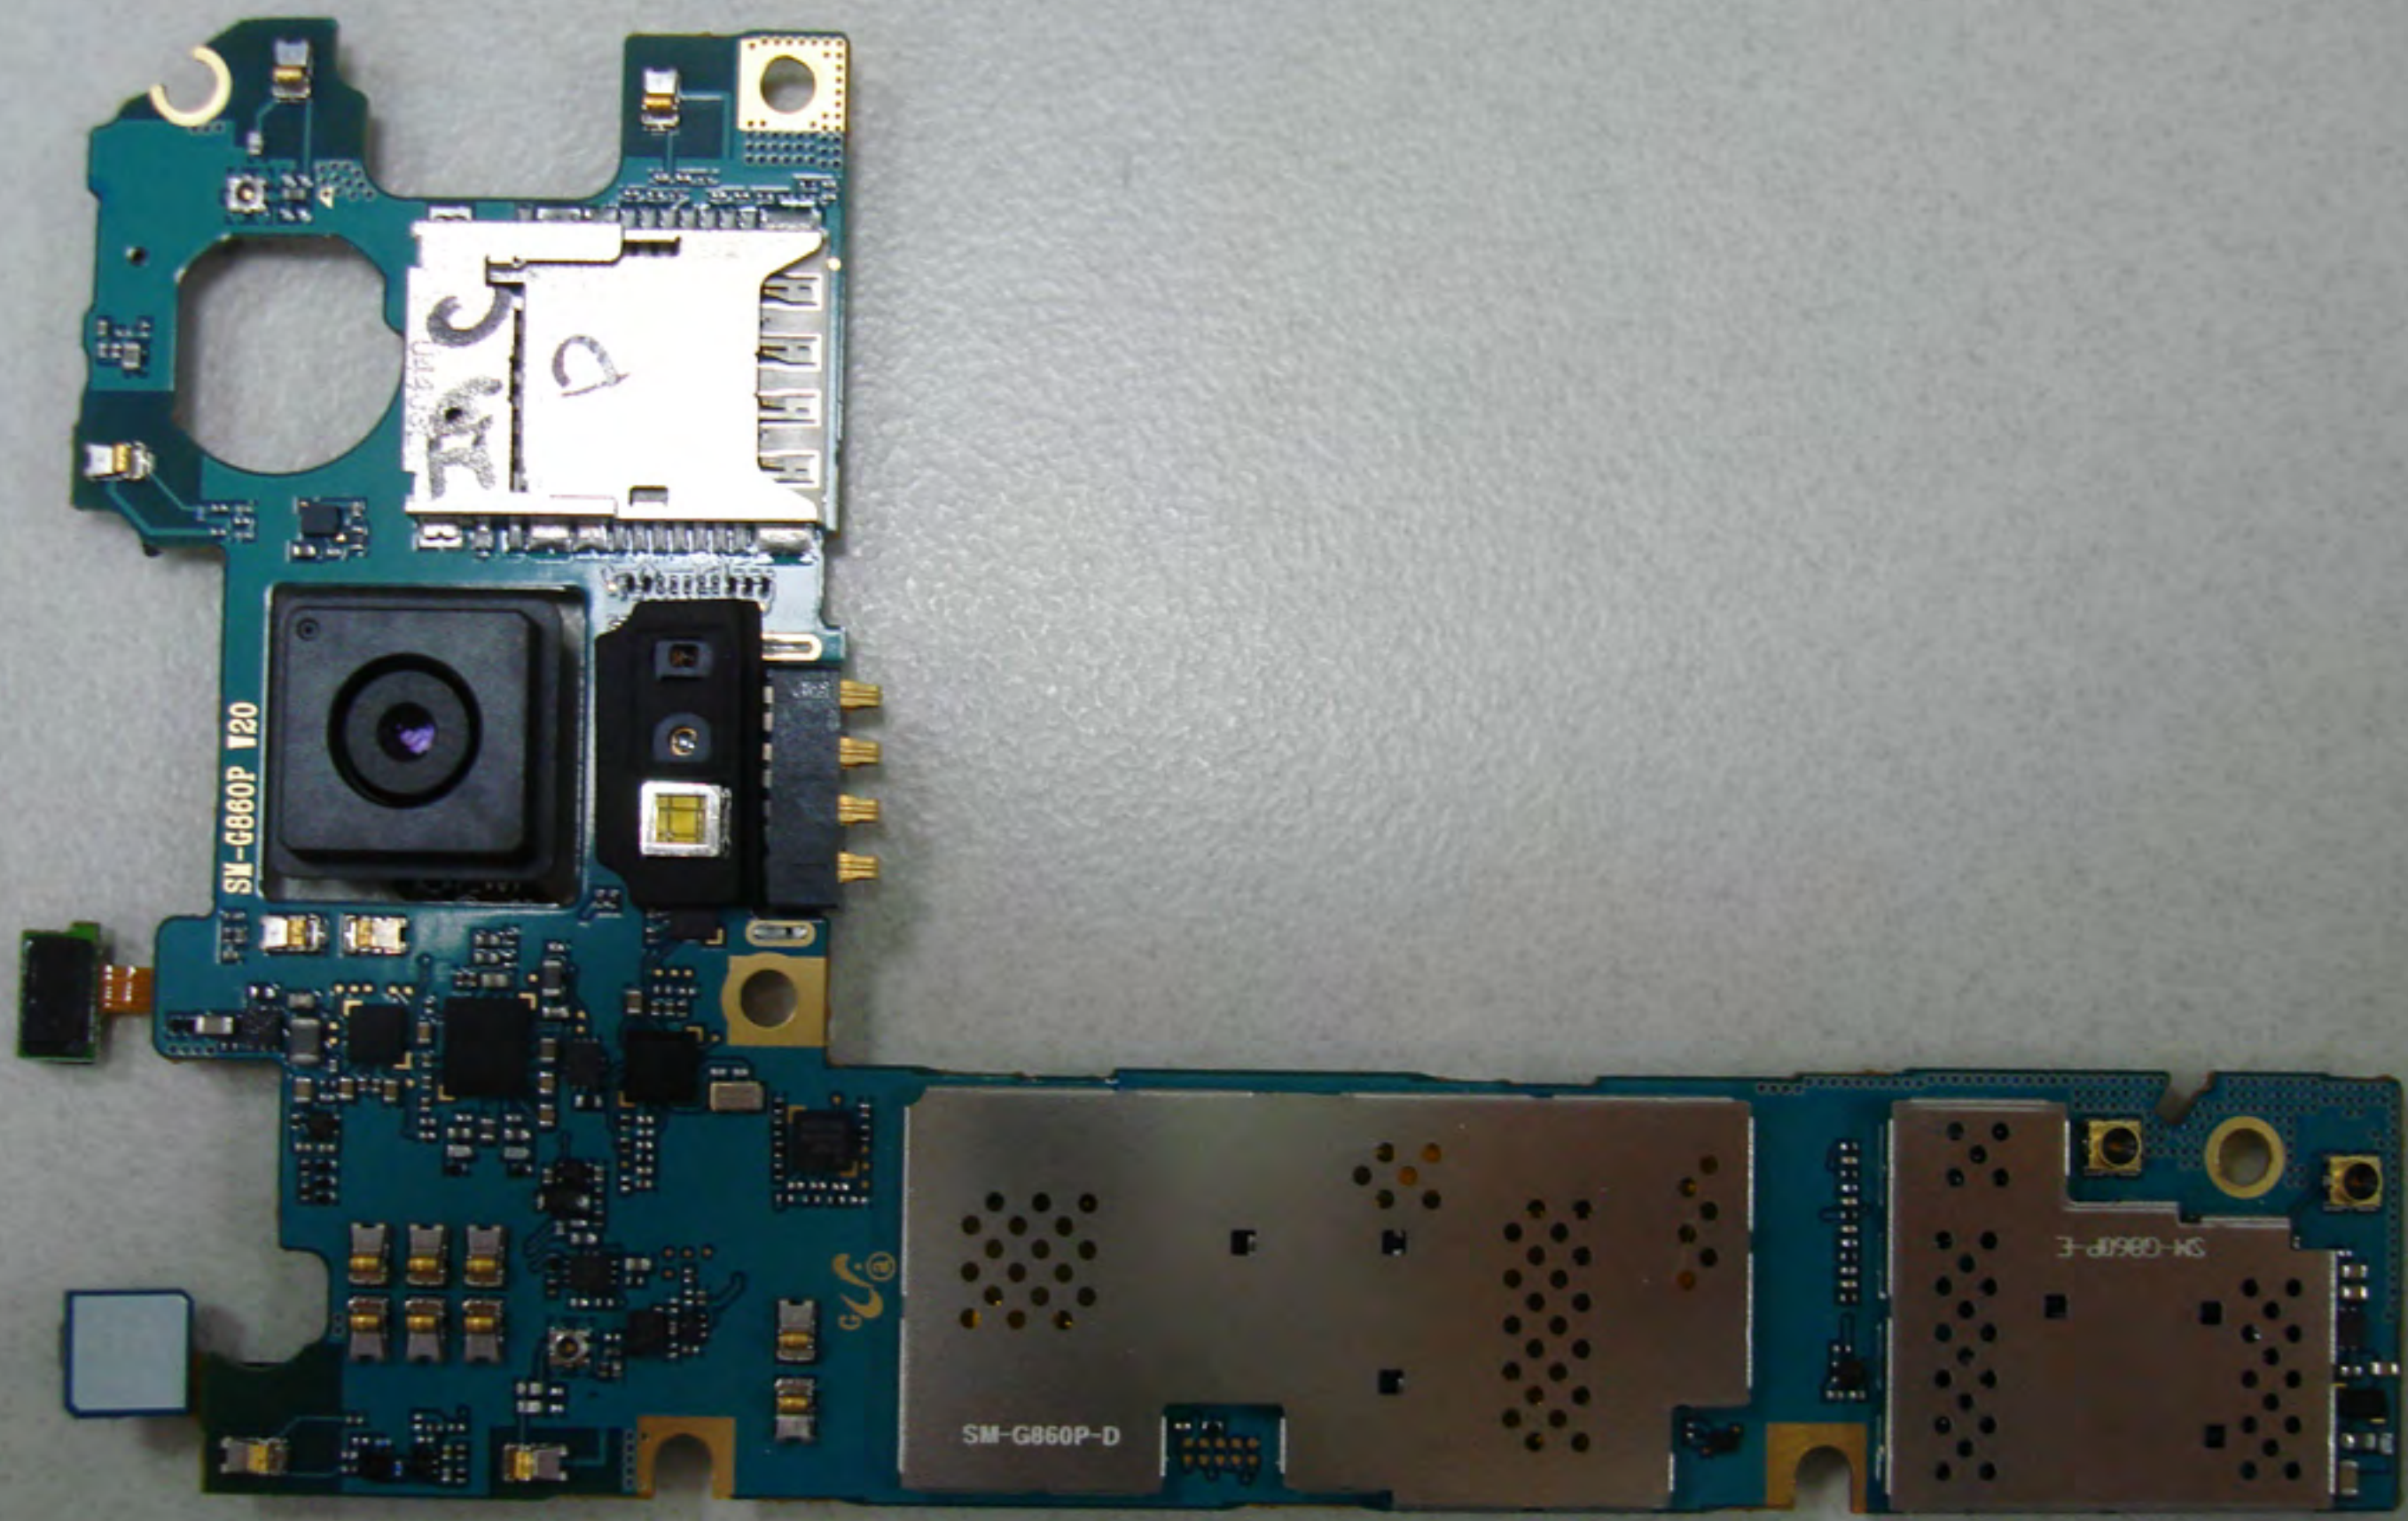

microSD
SIM

14.05.26 SM-G860P
REV0.5 DV_16GB/2GB

TASMANIA 2 V1
81-740030K2

DSLR JH R0.2 E18
SW-C850P
SUB PBA(P/K)

DSLR JH R0.1 E12 U
SW-C850P
SUB PBA(P/K)

SM-G850P SUB G
REV 0.3
PC 1420
1-03

SV-G860P W20

SM-G860P

SM-G860P-D

SM-G860P-E

5 6 7 8 9 10 11 12 13 14 15 16 17