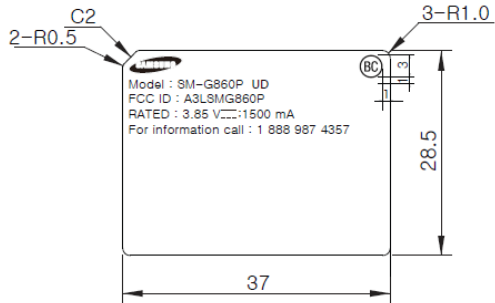

Label and Location

Model: SM-G860P
FCC ID: A3LSMG860P

Label:

Location:

Phone: Label is placed inside of the battery compartment.