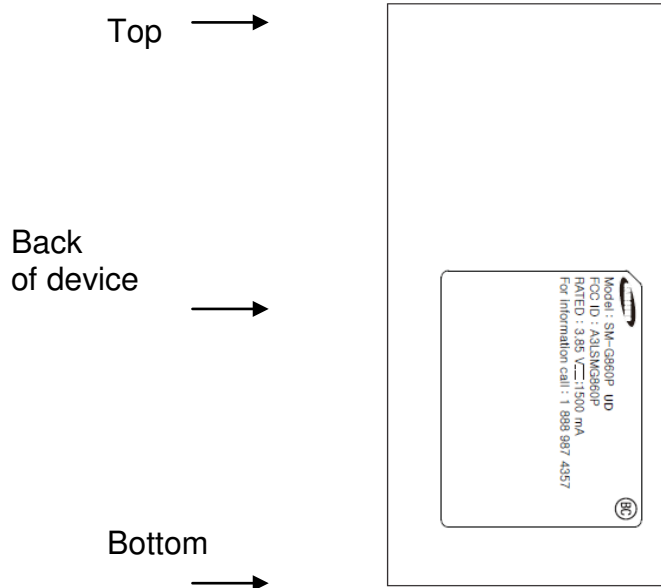

Label and Location

Model: SM-G860P
FCC ID: A3LSMG860P

Label:

Location:

Phone: Label is placed inside of the battery compartment.