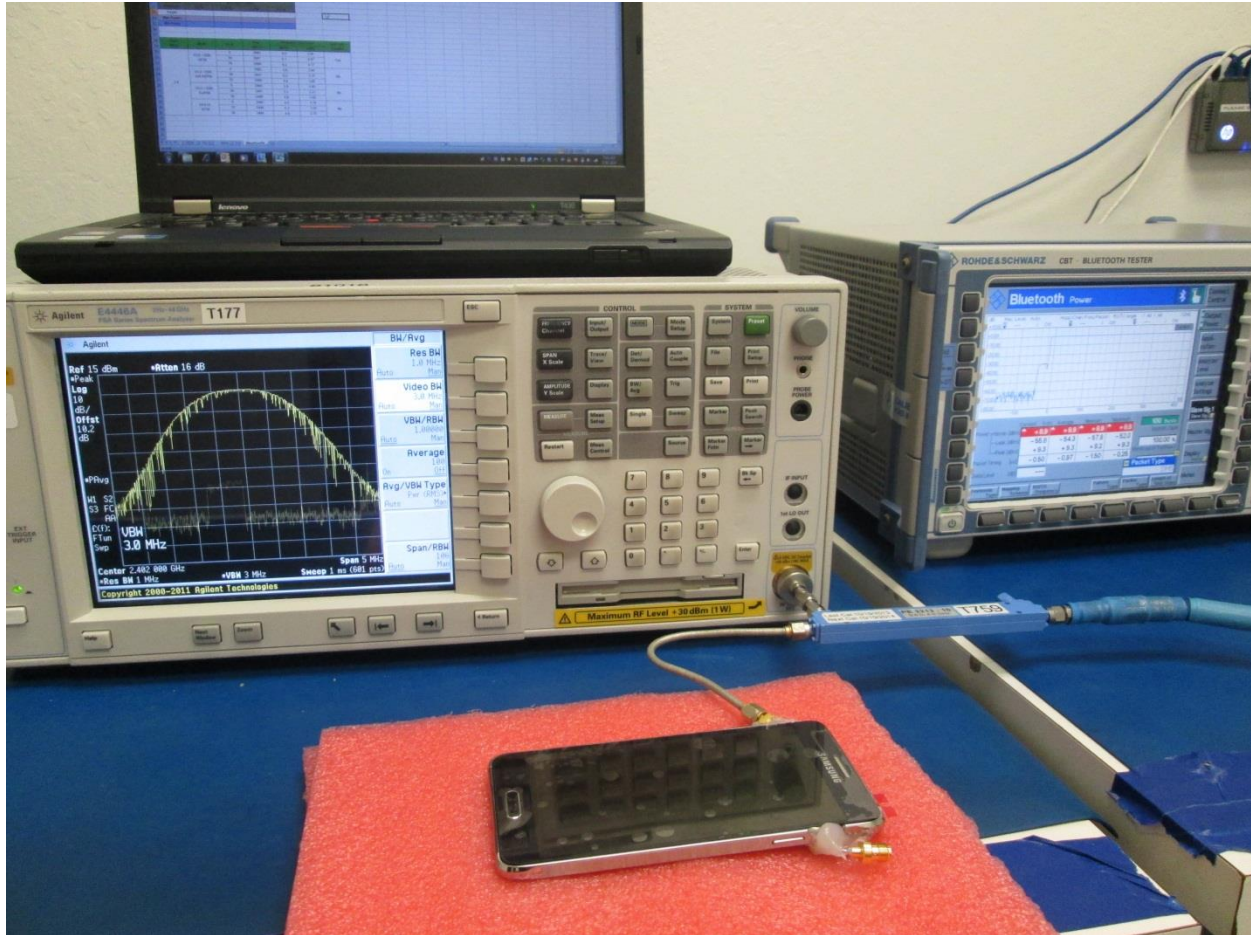

12. SETUP PHOTOS

ANTENNA PORT CONDUCTED RF MEASUREMENT SETUP

RADIATED RF MEASUREMENT SETUP FOR PORTABLE CONFIGURATION

ENVIRONMENTAL CHAMBER PHOTO

END OF REPORT