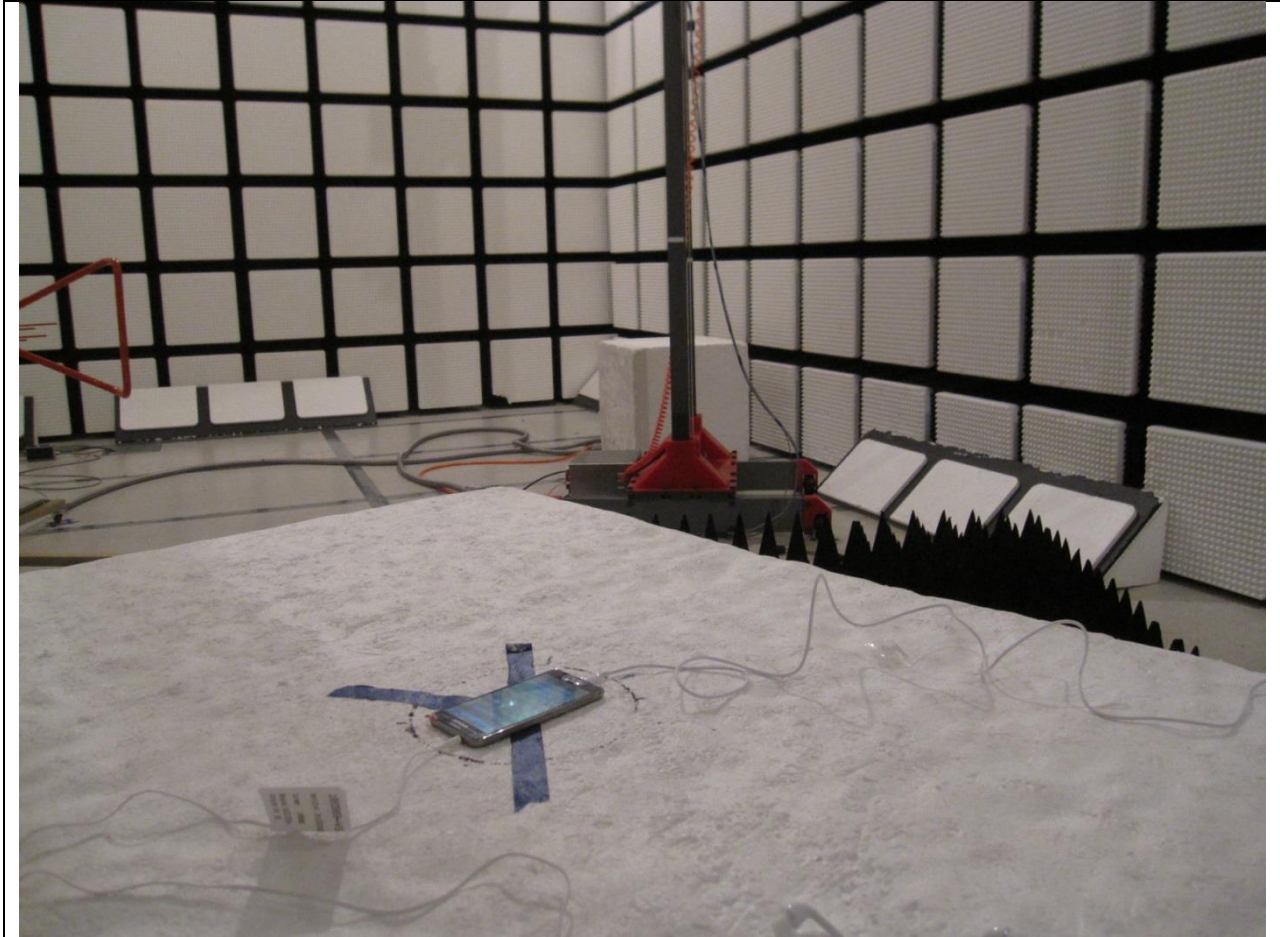

### ANTENNA PORT CONDUCTED RF MEASUREMENT SETUP

ANTENNA PORT CONDUCTED PHOTO

**RADIATED RF MEASUREMENT SETUP (BELOW 1 GHz)**

RADIATED FRONT=PHOTO (BELOW 1 GHz)

RADIATED BACK PHOTO (BELOW 1 GHz)

**RADIATED RF MEASUREMENT SETUP (ABOVE 1 GHz)**

RADIATED FRONT PHOTO (ABOVE 1 GHz)

RADIATED BACK PHOTO (ABOVE 1 GHz)

**RADIATED RF MEASUREMENT SETUP FOR PORTABLE CONFIGURATION**

X-AXIS FRONT PHOTO

Y-AXIS FRONT PHOTO

Z-AXIS FRONT PHOTO

**POWERLINE CONDUCTED EMISSIONS MEASUREMENT SETUP**