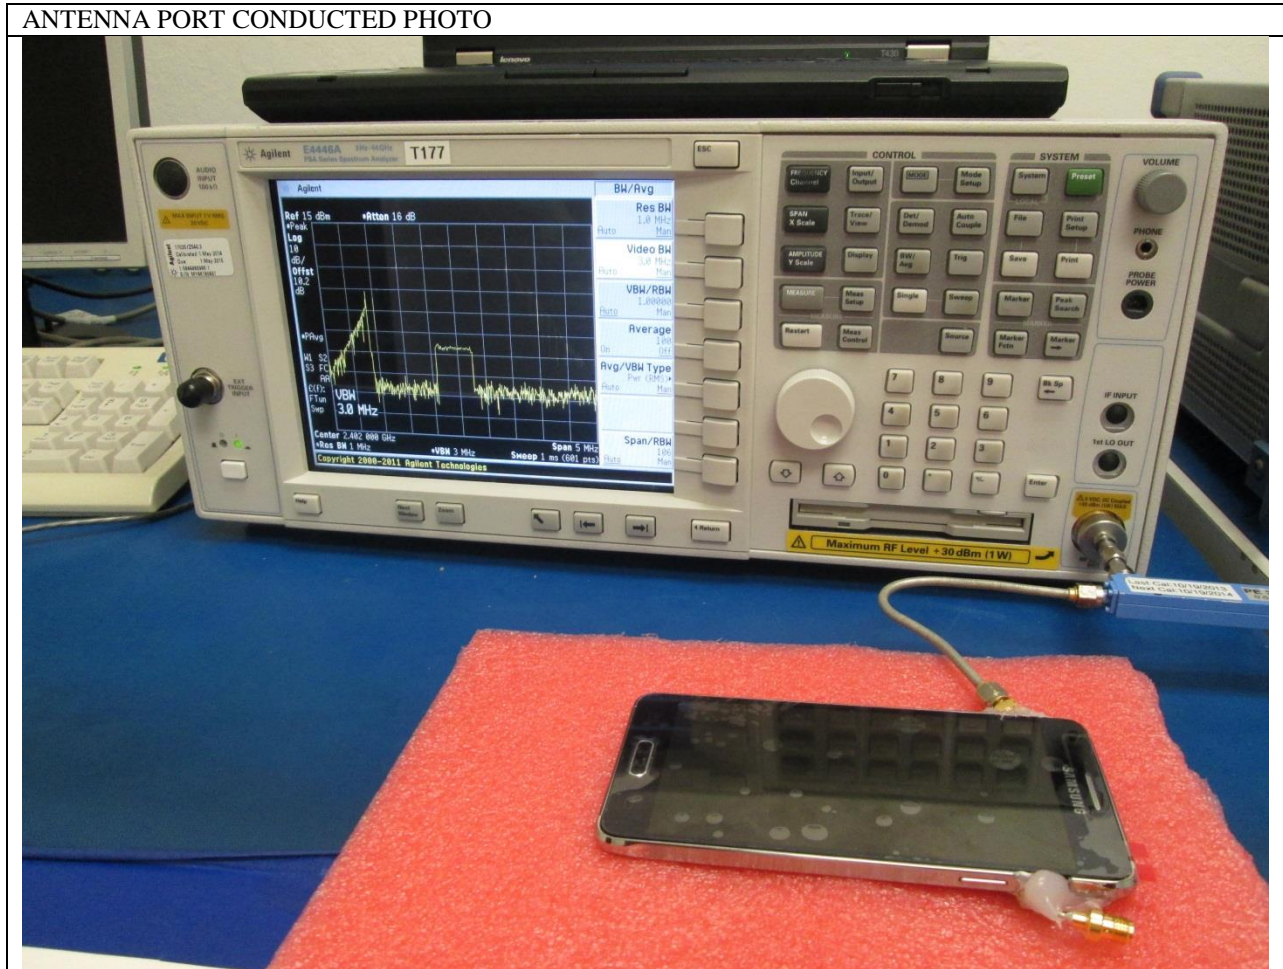

### ANTENNA PORT CONDUCTED RF MEASUREMENT SETUP

ANTENNA PORT CONDUCTED PHOTO

**RADIATED RF MEASUREMENT SETUP (BELOW 1 GHz)**

RADIATED FRONT=PHOTO (BELOW 1 GHz)

RADIATED BACK PHOTO (BELOW 1 GHz)

**RADIATED RF MEASUREMENT SETUP (ABOVE 1 GHz)**

RADIATED FRONT PHOTO (ABOVE 1 GHz)

RADIATED BACK PHOTO (ABOVE 1 GHz)

**RADIATED RF MEASUREMENT SETUP FOR PORTABLE CONFIGURATION**

X-AXIS FRONT PHOTO

Y-AXIS FRONT PHOTO

Z-AXIS FRONT PHOTO

**POWERLINE CONDUCTED EMISSIONS MEASUREMENT SETUP**