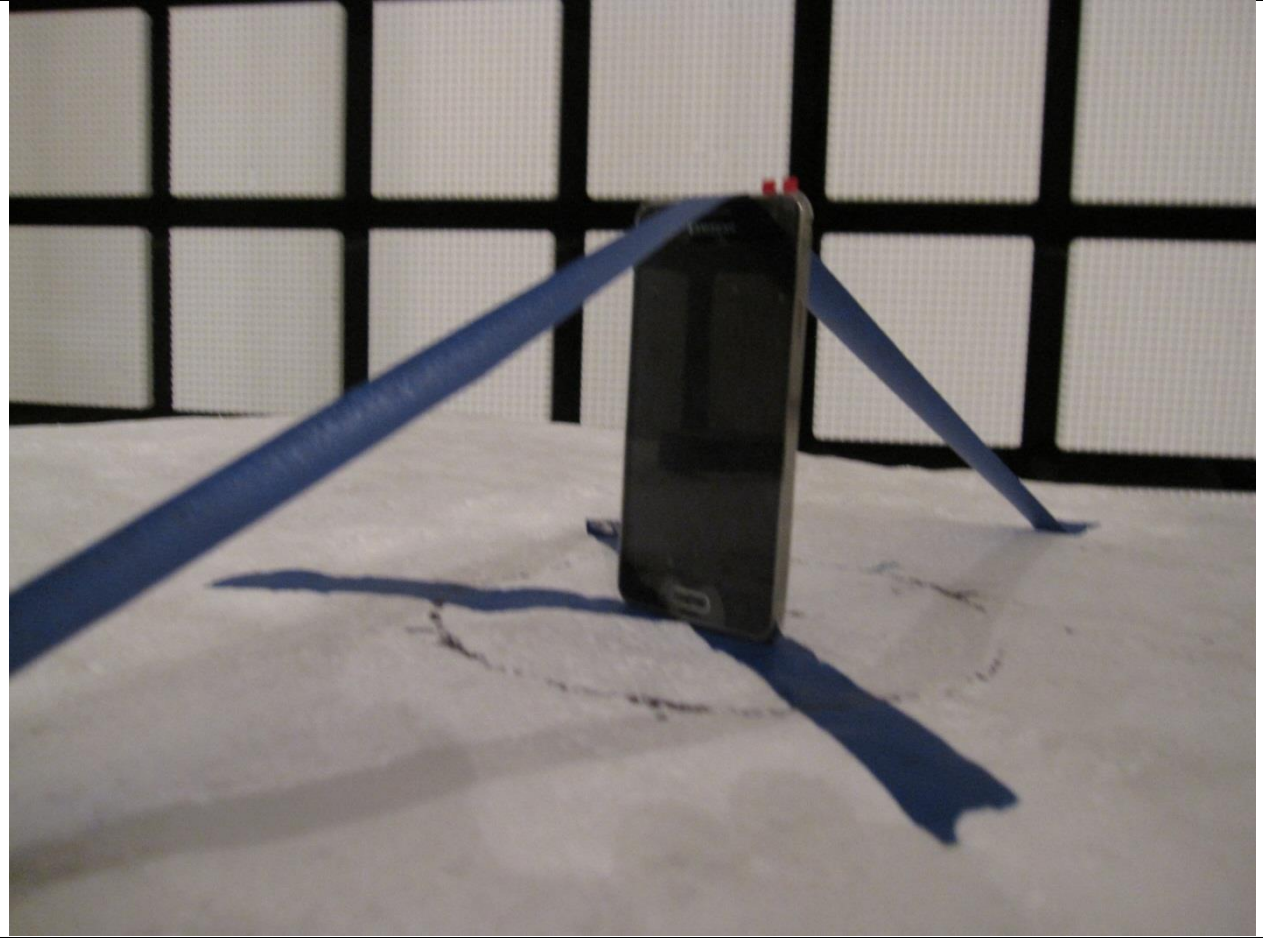

### ANTENNA PORT CONDUCTED RF MEASUREMENT SETUP

ANTENNA PORT CONDUCTED PHOTO

**RADIATED RF MEASUREMENT SETUP (BELOW 1 GHz)**

RADIATED FRONT=PHOTO (BELOW 1 GHz)

RADIATED BACK PHOTO (BELOW 1 GHz)

**RADIATED RF MEASUREMENT SETUP (ABOVE 1 GHz)**

RADIATED FRONT PHOTO (ABOVE 1 GHz)

RADIATED BACK PHOTO (ABOVE 1 GHz)

**RADIATED RF MEASUREMENT SETUP FOR PORTABLE CONFIGURATION**

X-AXIS FRONT PHOTO

Y-AXIS FRONT PHOTO

Z-AXIS FRONT PHOTO

**POWERLINE CONDUCTED EMISSIONS MEASUREMENT SETUP**

LINE CONDUCTED FRONT PHOTO

LINE CONDUCTED BACK PHOTO

**DYNAMIC FREQUENCY SELECTION MEASUREMENT SETUP**

DFS FRONT PHOTO

DFS SIDE PHOTO

**END OF REPORT**