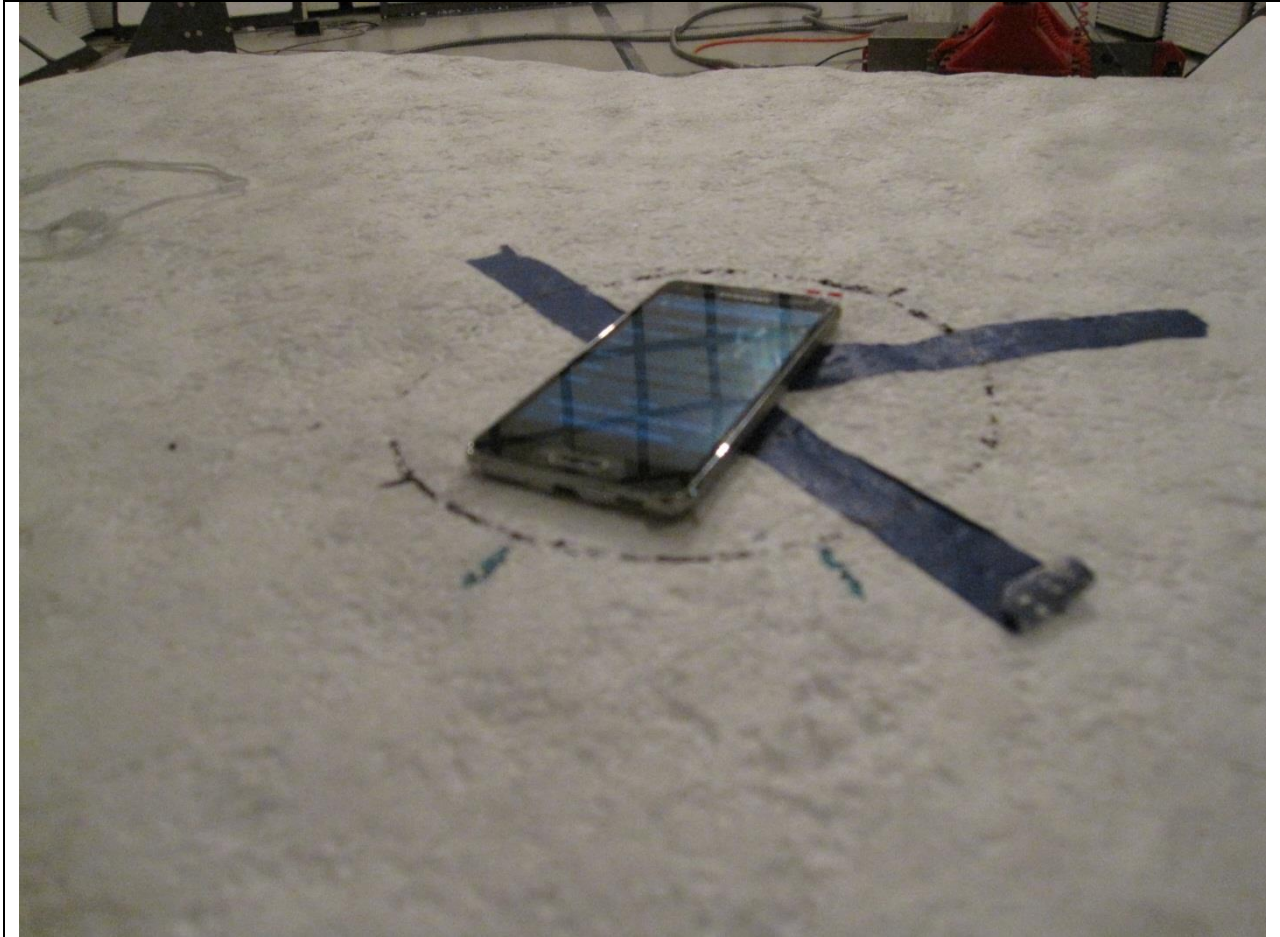

### ANTENNA PORT CONDUCTED RF MEASUREMENT SETUP

ANTENNA PORT CONDUCTED PHOTO

**RADIATED RF MEASUREMENT SETUP (BELOW 1 GHz)**

RADIATED FRONT=PHOTO (BELOW 1 GHz)

RADIATED BACK PHOTO (BELOW 1 GHz)

**RADIATED RF MEASUREMENT SETUP (ABOVE 1 GHz)**

RADIATED FRONT PHOTO (ABOVE 1 GHz)

RADIATED BACK PHOTO (ABOVE 1 GHz)

**RADIATED RF MEASUREMENT SETUP FOR PORTABLE CONFIGURATION**

X-AXIS FRONT PHOTO

Y-AXIS FRONT PHOTO

Z-AXIS FRONT PHOTO

**POWERLINE CONDUCTED EMISSIONS MEASUREMENT SETUP**

LINE CONDUCTED FRONT PHOTO

LINE CONDUCTED BACK PHOTO

**DYNAMIC FREQUENCY SELECTION MEASUREMENT SETUP**

DFS FRONT PHOTO

DFS SIDE PHOTO

**END OF REPORT**