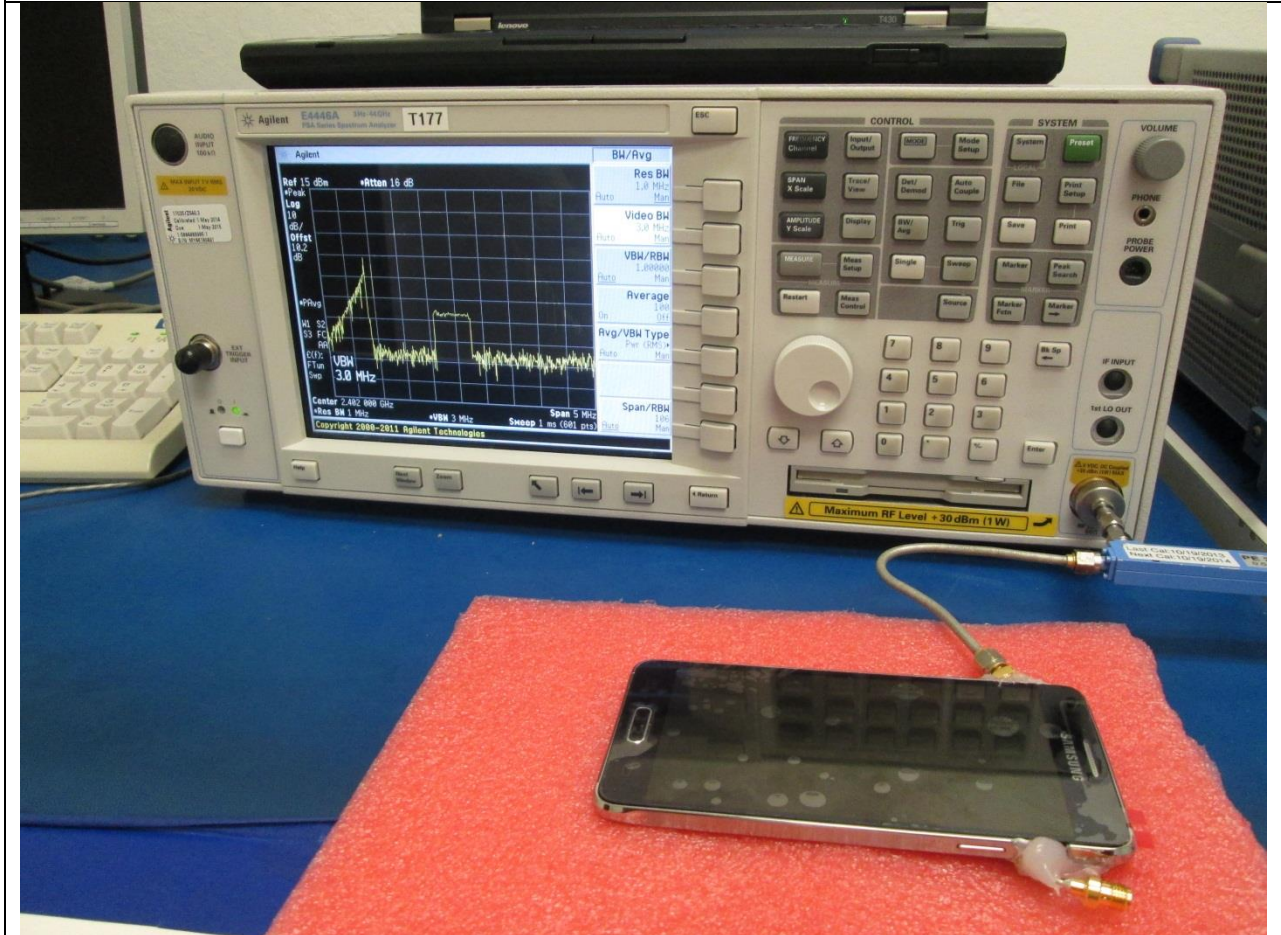

13. SETUP PHOTOS

ANTENNA PORT CONDUCTED RF MEASUREMENT SETUP

ANTENNA PORT CONDUCTED PHOTO

RADIATED RF MEASUREMENT SETUP (BELOW 1 GHz)

RADIATED FRONT=PHOTO (BELOW 1 GHz)

RADIATED BACK PHOTO (BELOW 1 GHz)

RADIATED RF MEASUREMENT SETUP (ABOVE 1 GHz)

RADIATED FRONT PHOTO (ABOVE 1 GHz)

RADIATED BACK PHOTO (ABOVE 1 GHz)

RADIATED RF MEASUREMENT SETUP FOR PORTABLE CONFIGURATION

X-AXIS FRONT PHOTO

Y-AXIS FRONT PHOTO

Z-AXIS FRONT PHOTO

POWERLINE CONDUCTED EMISSIONS MEASUREMENT SETUP

LINE CONDUCTED FRONT PHOTO

LINE CONDUCTED BACK PHOTO

END OF REPORT