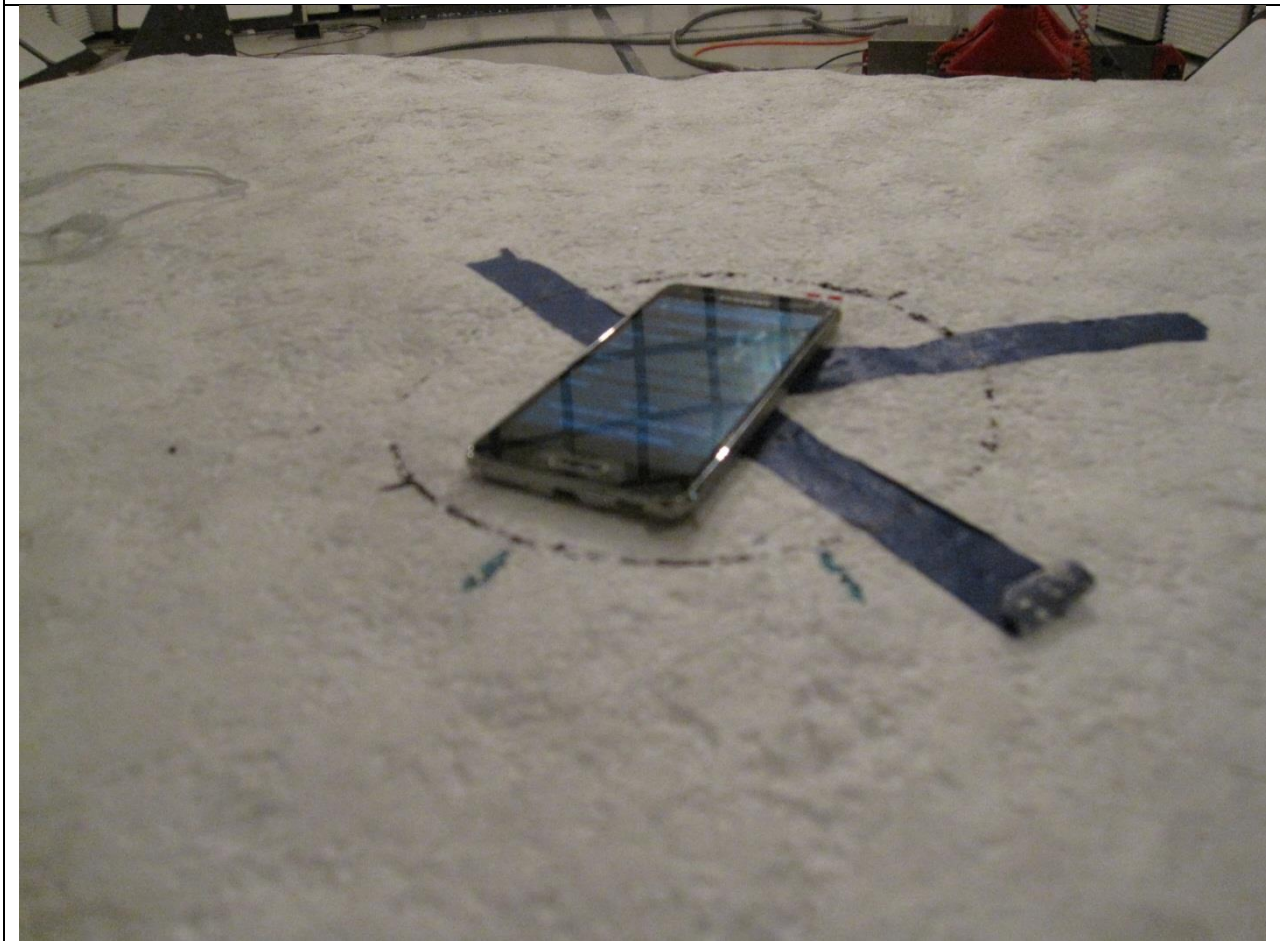

13. SETUP PHOTOS

ANTENNA PORT CONDUCTED RF MEASUREMENT SETUP

ANTENNA PORT CONDUCTED PHOTO

RADIATED RF MEASUREMENT SETUP (BELOW 1 GHz)

RADIATED FRONT=PHOTO (BELOW 1 GHz)

RADIATED BACK PHOTO (BELOW 1 GHz)

RADIATED RF MEASUREMENT SETUP (ABOVE 1 GHz)

RADIATED FRONT PHOTO (ABOVE 1 GHz)

RADIATED BACK PHOTO (ABOVE 1 GHz)

RADIATED RF MEASUREMENT SETUP FOR PORTABLE CONFIGURATION

X-AXIS FRONT PHOTO

Y-AXIS FRONT PHOTO

Z-AXIS FRONT PHOTO

POWERLINE CONDUCTED EMISSIONS MEASUREMENT SETUP

LINE CONDUCTED FRONT PHOTO

LINE CONDUCTED BACK PHOTO

END OF REPORT