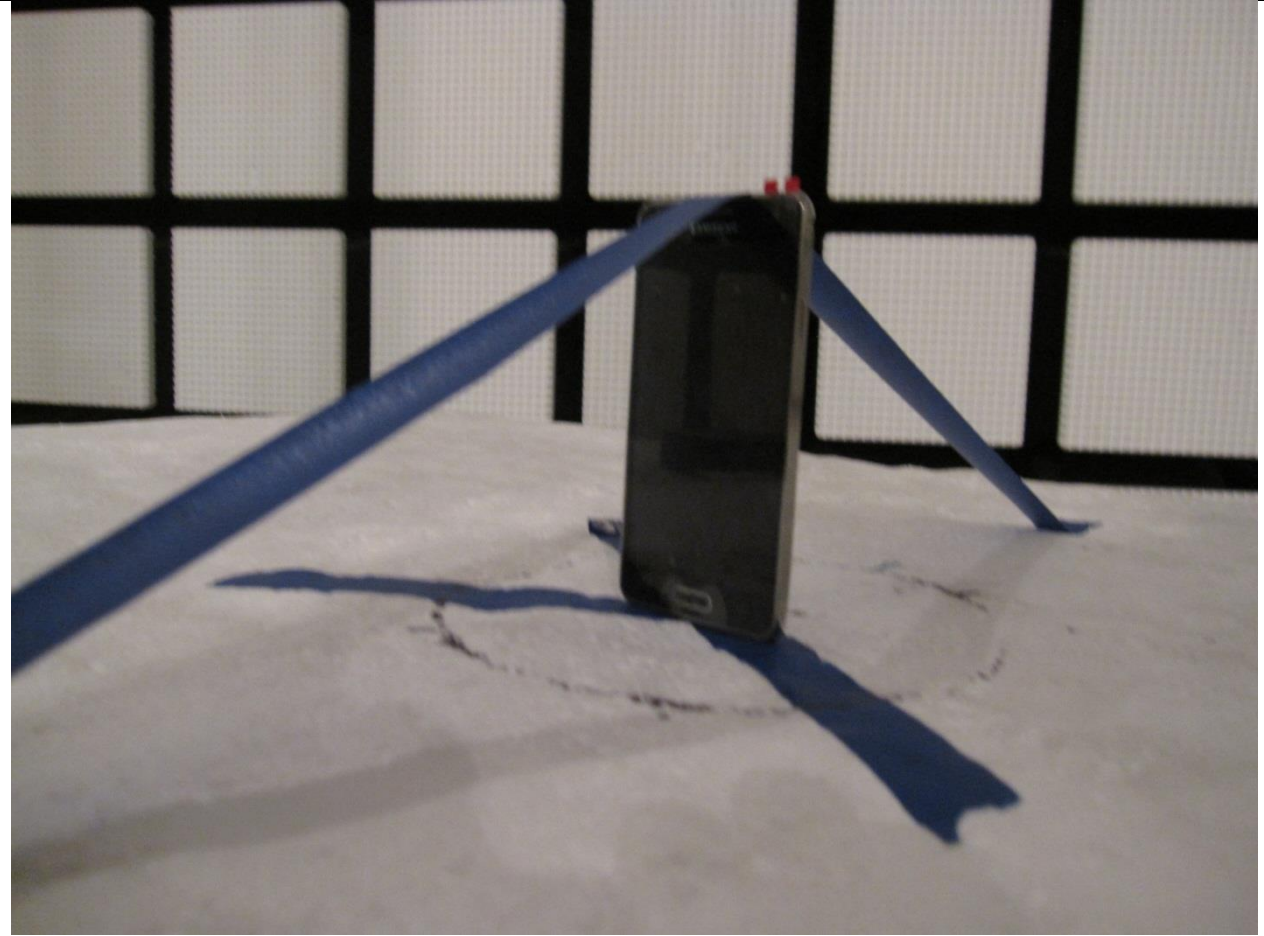

13. SETUP PHOTOS

ANTENNA PORT CONDUCTED RF MEASUREMENT SETUP

ANTENNA PORT CONDUCTED PHOTO

RADIATED RF MEASUREMENT SETUP (BELOW 1 GHz)

RADIATED FRONT=PHOTO (BELOW 1 GHz)

RADIATED BACK PHOTO (BELOW 1 GHz)

RADIATED RF MEASUREMENT SETUP (ABOVE 1 GHz)

RADIATED FRONT PHOTO (ABOVE 1 GHz)

RADIATED BACK PHOTO (ABOVE 1 GHz)

RADIATED RF MEASUREMENT SETUP FOR PORTABLE CONFIGURATION

X-AXIS FRONT PHOTO

Y-AXIS FRONT PHOTO

Z-AXIS FRONT PHOTO

POWERLINE CONDUCTED EMISSIONS MEASUREMENT SETUP

LINE CONDUCTED FRONT PHOTO

LINE CONDUCTED BACK PHOTO

END OF REPORT