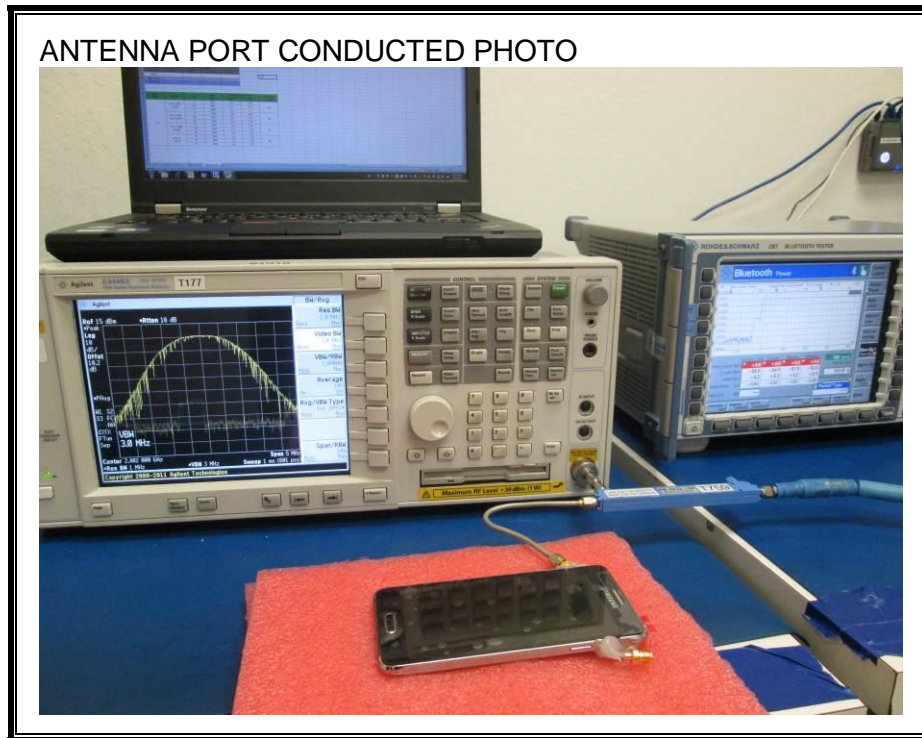

11. SETUP PHOTOS

ANTENNA PORT CONDUCTED RF MEASUREMENT SETUP

RADIATED RF MEASUREMENT SETUP (BELOW 1 GHz)

RADIATED RF MEASUREMENT SETUP (ABOVE 1 GHz)

RADIATED RF MEASUREMENT SETUP FOR PORTABLE CONFIGURATION

POWERLINE CONDUCTED EMISSIONS MEASUREMENT SETUP

END OF REPORT