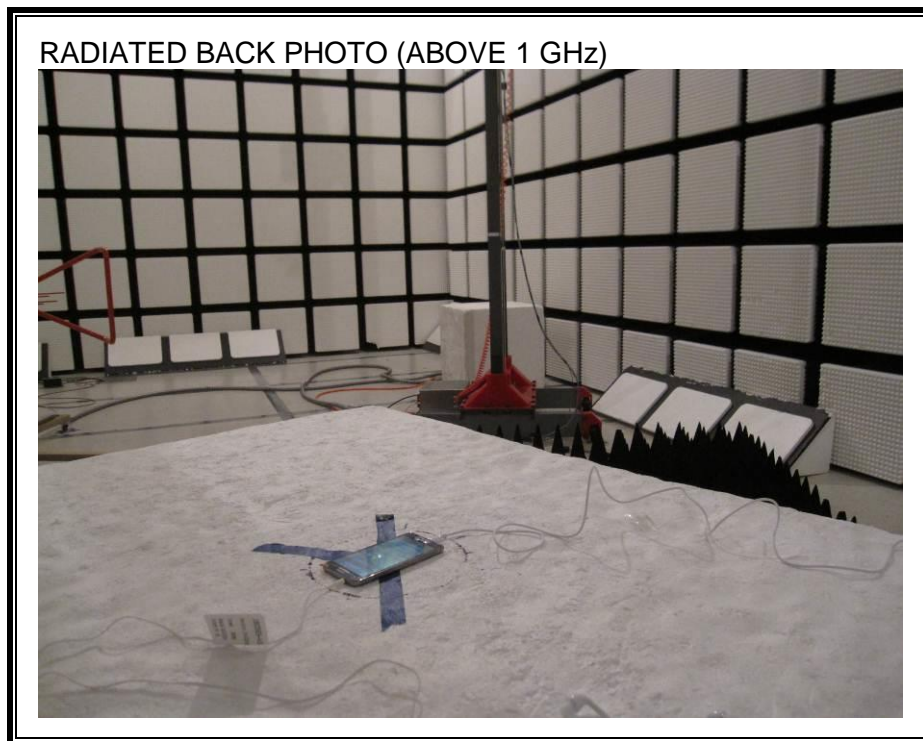

11. SETUP PHOTOS

ANTENNA PORT CONDUCTED RF MEASUREMENT SETUP

RADIATED RF MEASUREMENT SETUP (BELOW 1 GHz)

RADIATED RF MEASUREMENT SETUP (ABOVE 1 GHz)

RADIATED RF MEASUREMENT SETUP FOR PORTABLE CONFIGURATION

POWERLINE CONDUCTED EMISSIONS MEASUREMENT SETUP

END OF REPORT