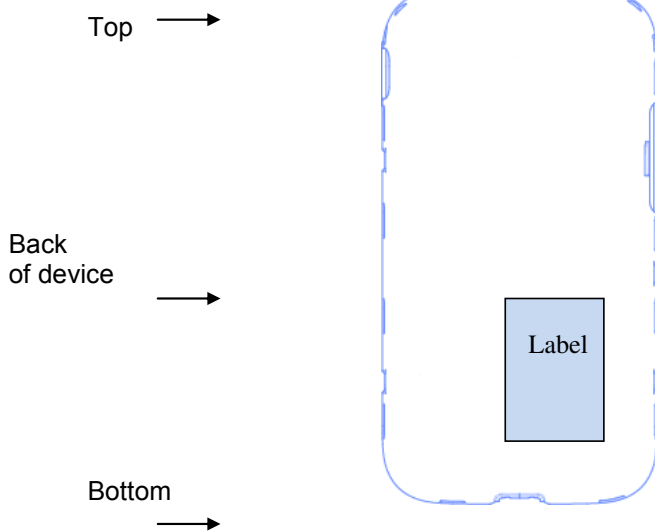

Label and Locatio

Model: SM-G800H/DS, SM-G800H
FCC ID: A3LSMG800H

Label:

Location:

Phone: Label is placed inside of the battery compartment.