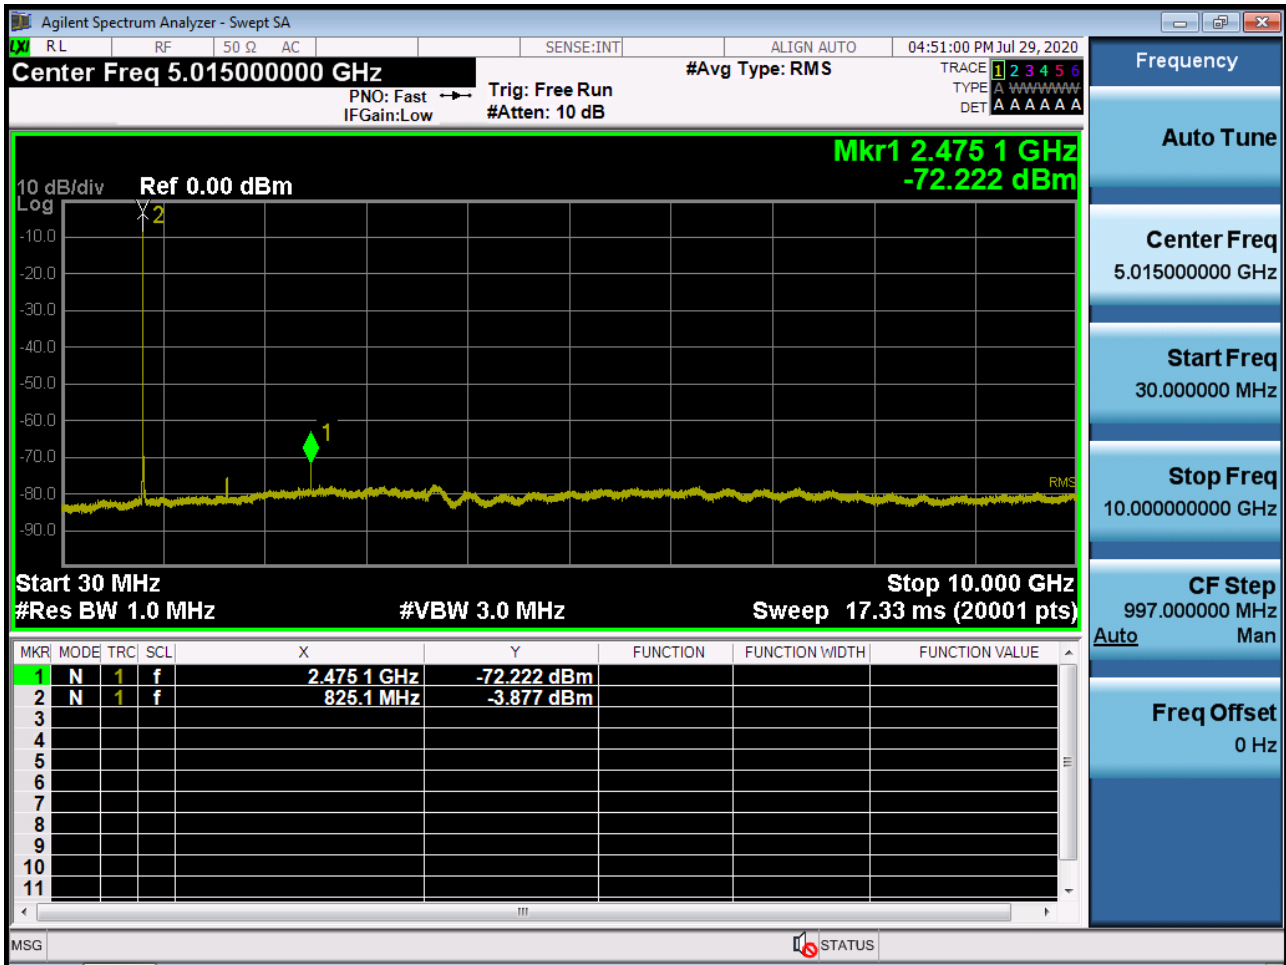

■ WCDMA1900 MODE (9538 CH.) Conducted Spurious Emissions2

■ WCDMA1700 MODE (1312 CH.) Conducted Spurious Emissions1

■ WCDMA1700 MODE (1312 CH.) Conducted Spurious Emissions2

■ WCDMA1700 MODE (1412 CH.) Conducted Spurious Emissions1

■ WCDMA1700 MODE (1412 CH.) Conducted Spurious Emissions2

■ WCDMA1700 MODE (1513 CH.) Conducted Spurious Emissions1

■ WCDMA1700 MODE (1513 CH.) Conducted Spurious Emissions2

■ CDMA Secondary800 MODE (476 CH.) Conducted Spurious Emissions1

■ CDMA850 MODE (1013 CH.) Conducted Spurious Emissions1

■ CDMA PCS MODE (25 CH.) Conducted Spurious Emissions1

■ CDMA PCS MODE (25 CH.) Conducted Spurious Emissions2

10. ANNEX A_ TEST SETUP PHOTO

Please refer to test setup photo file no. as follows;