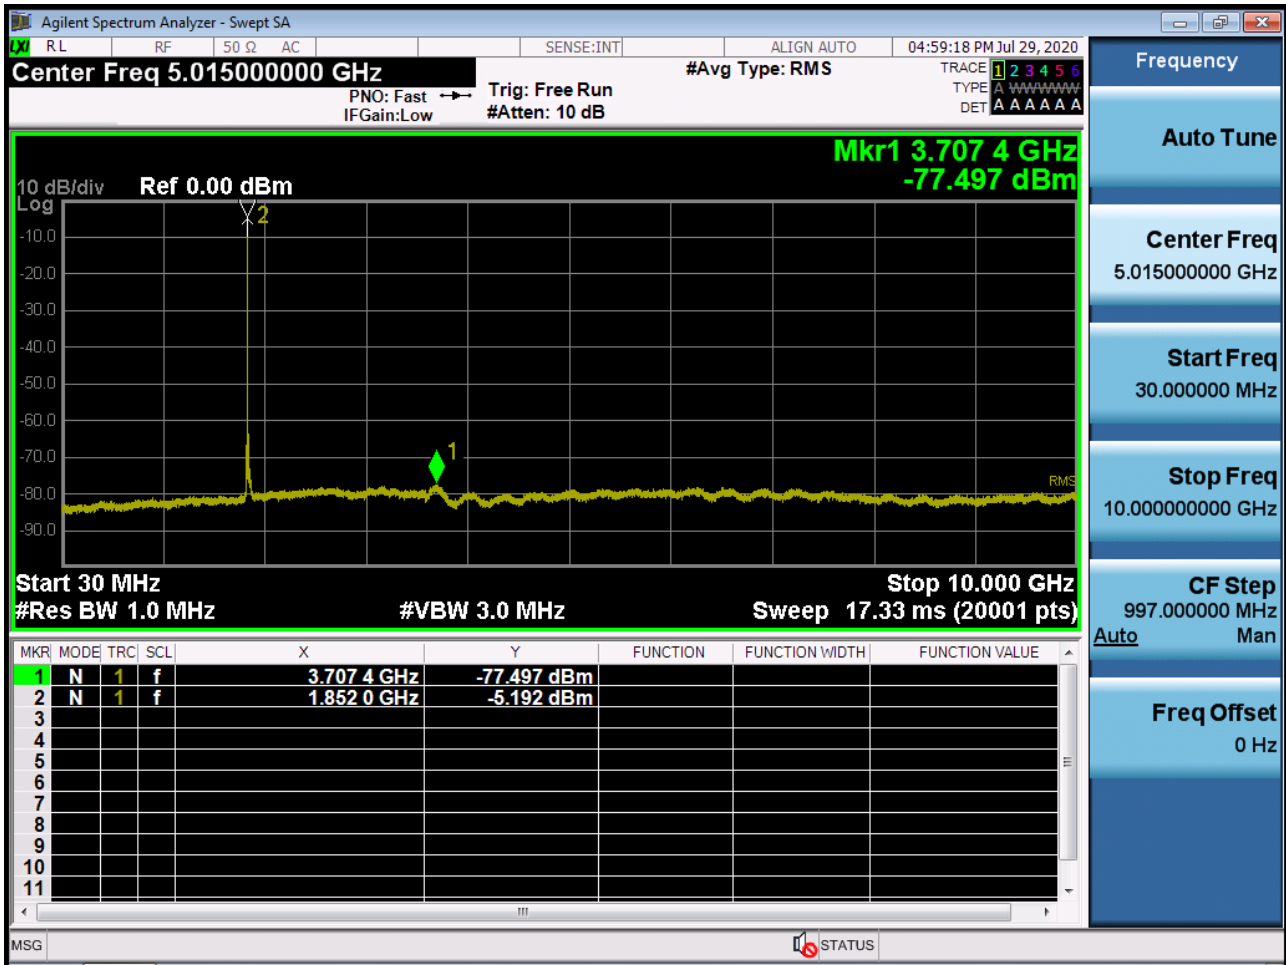

■ WCDMA1900 MODE (9538 CH.) Conducted Spurious Emissions2

■ WCDMA1700 MODE (1312 CH.) Conducted Spurious Emissions1

■ WCDMA1700 MODE (1312 CH.) Conducted Spurious Emissions2

■ WCDMA1700 MODE (1412 CH.) Conducted Spurious Emissions1

■ WCDMA1700 MODE (1412 CH.) Conducted Spurious Emissions2

■ WCDMA1700 MODE (1513 CH.) Conducted Spurious Emissions1

■ WCDMA1700 MODE (1513 CH.) Conducted Spurious Emissions2

■ CDMA Secondary800 MODE (476 CH.) Conducted Spurious Emissions1

■ CDMA850 MODE (1013 CH.) Conducted Spurious Emissions1

■ CDMA PCS MODE (25 CH.) Conducted Spurious Emissions1

■ CDMA PCS MODE (25 CH.) Conducted Spurious Emissions2

10. ANNEX A_ TEST SETUP PHOTO

Please refer to test setup photo file no. as follows;