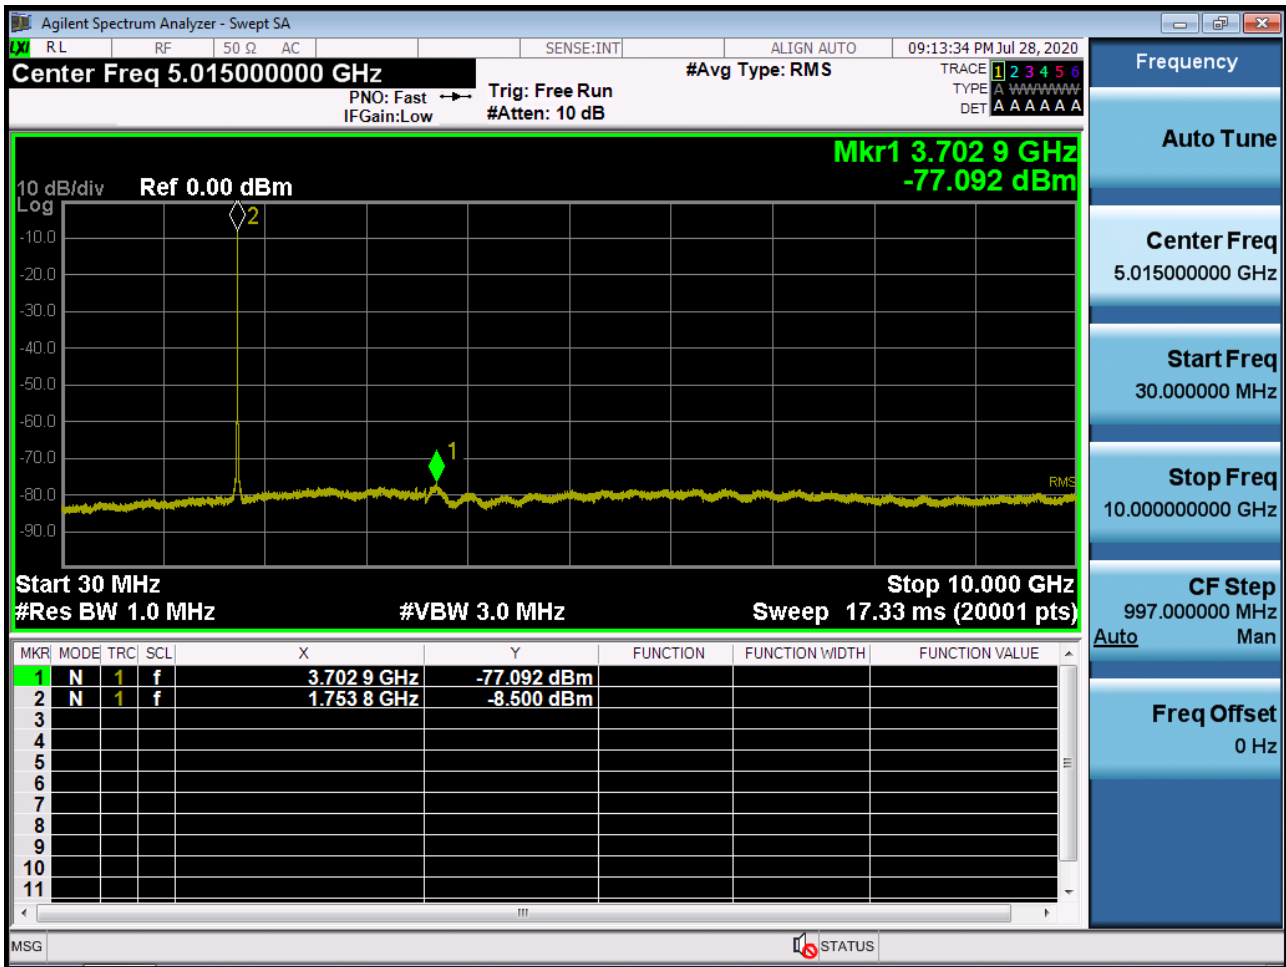

■ WCDMA1900 MODE (9538 CH.) Conducted Spurious Emissions2

■ WCDMA1700 MODE (1312 CH.) Conducted Spurious Emissions1

■ WCDMA1700 MODE (1312 CH.) Conducted Spurious Emissions2

■ WCDMA1700 MODE (1412 CH.) Conducted Spurious Emissions1

■ WCDMA1700 MODE (1412 CH.) Conducted Spurious Emissions2

■ WCDMA1700 MODE (1513 CH.) Conducted Spurious Emissions1

■ WCDMA1700 MODE (1513 CH.) Conducted Spurious Emissions2

■ CDMA Secondary800 MODE (476 CH.) Conducted Spurious Emissions1