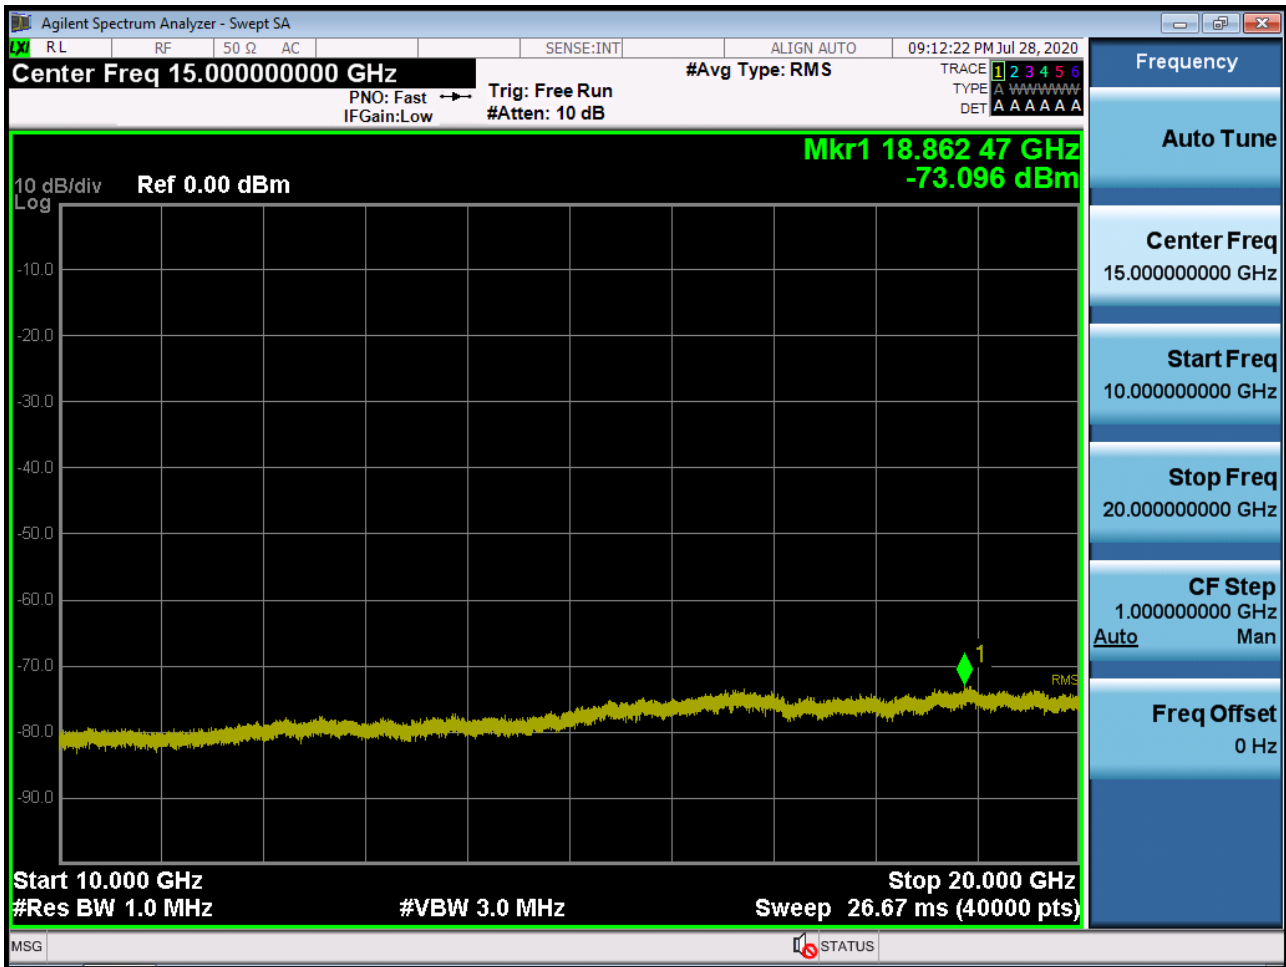

■ WCDMA1900 MODE (9538 CH.) Conducted Spurious Emissions2

■ WCDMA1700 MODE (1312 CH.) Conducted Spurious Emissions1

■ WCDMA1700 MODE (1312 CH.) Conducted Spurious Emissions2

■ WCDMA1700 MODE (1412 CH.) Conducted Spurious Emissions1

■ WCDMA1700 MODE (1412 CH.) Conducted Spurious Emissions2

■ WCDMA1700 MODE (1513 CH.) Conducted Spurious Emissions1

■ WCDMA1700 MODE (1513 CH.) Conducted Spurious Emissions2

■ CDMA Secondary800 MODE (476 CH.) Conducted Spurious Emissions1