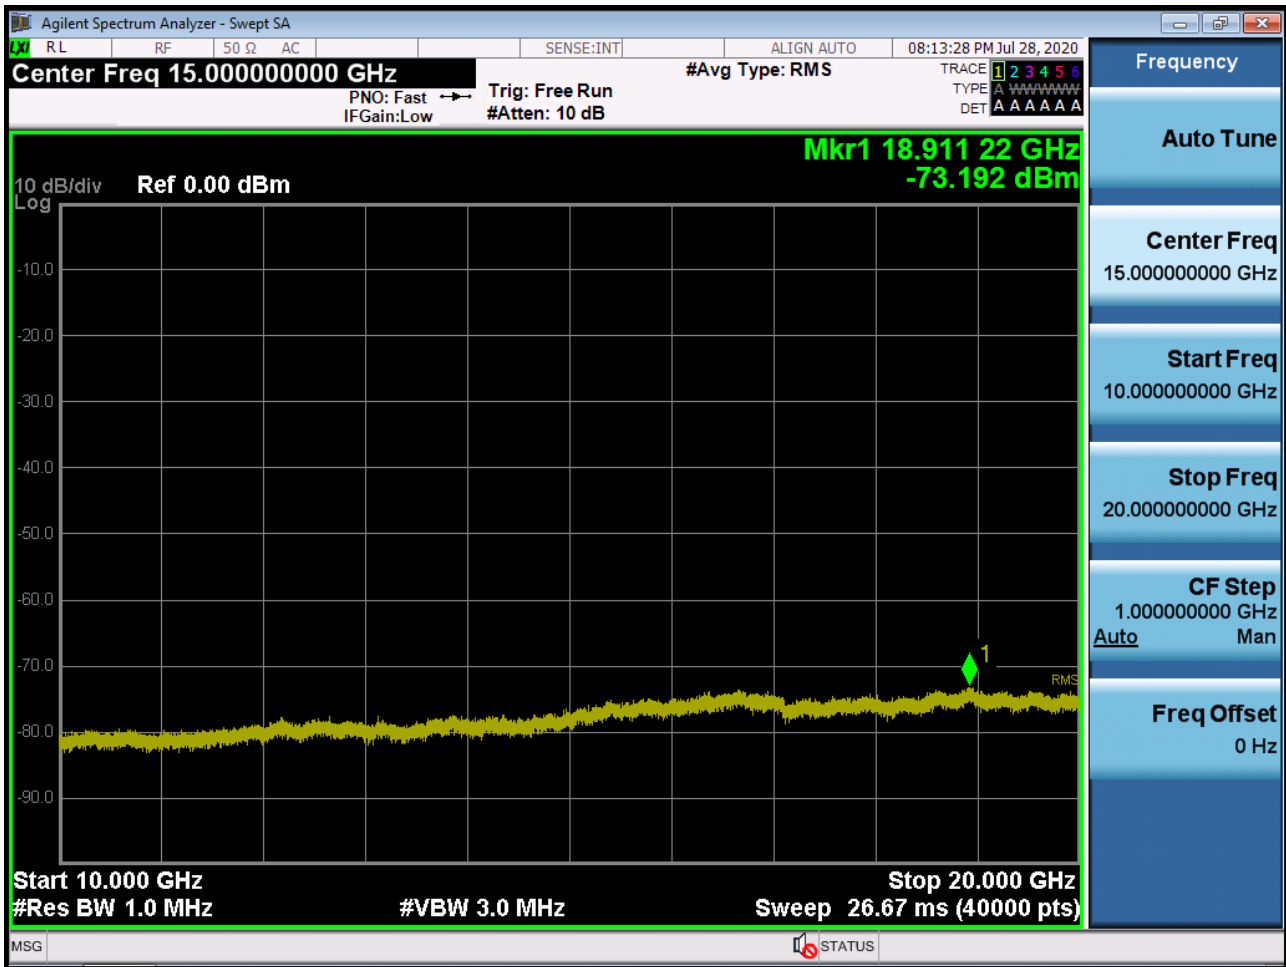

■ WCDMA1900 MODE (9538 CH.) Conducted Spurious Emissions2

■ WCDMA1700 MODE (1312 CH.) Conducted Spurious Emissions1

■ WCDMA1700 MODE (1312 CH.) Conducted Spurious Emissions2

■ WCDMA1700 MODE (1412 CH.) Conducted Spurious Emissions1

■ WCDMA1700 MODE (1412 CH.) Conducted Spurious Emissions2

■ WCDMA1700 MODE (1513 CH.) Conducted Spurious Emissions1

■ WCDMA1700 MODE (1513 CH.) Conducted Spurious Emissions2

■ CDMA Secondary800 MODE (476 CH.) Conducted Spurious Emissions1