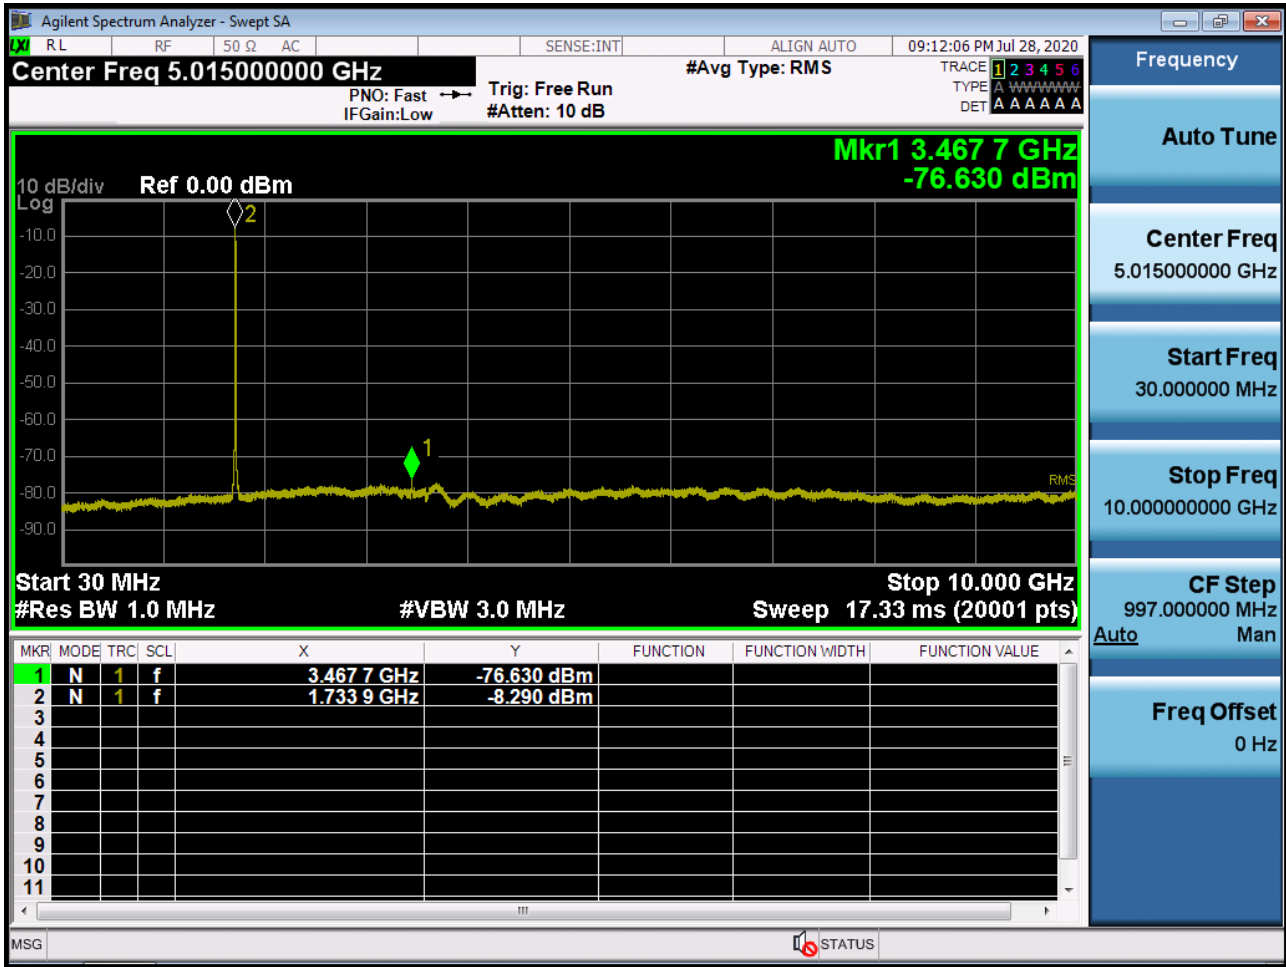

■ WCDMA1900 MODE (9538 CH.) Conducted Spurious Emissions2

■ WCDMA1700 MODE (1312 CH.) Conducted Spurious Emissions1

■ WCDMA1700 MODE (1312 CH.) Conducted Spurious Emissions2

■ WCDMA1700 MODE (1412 CH.) Conducted Spurious Emissions1

■ WCDMA1700 MODE (1412 CH.) Conducted Spurious Emissions2

■ WCDMA1700 MODE (1513 CH.) Conducted Spurious Emissions1

■ WCDMA1700 MODE (1513 CH.) Conducted Spurious Emissions2

■ CDMA Secondary800 MODE (476 CH.) Conducted Spurious Emissions1