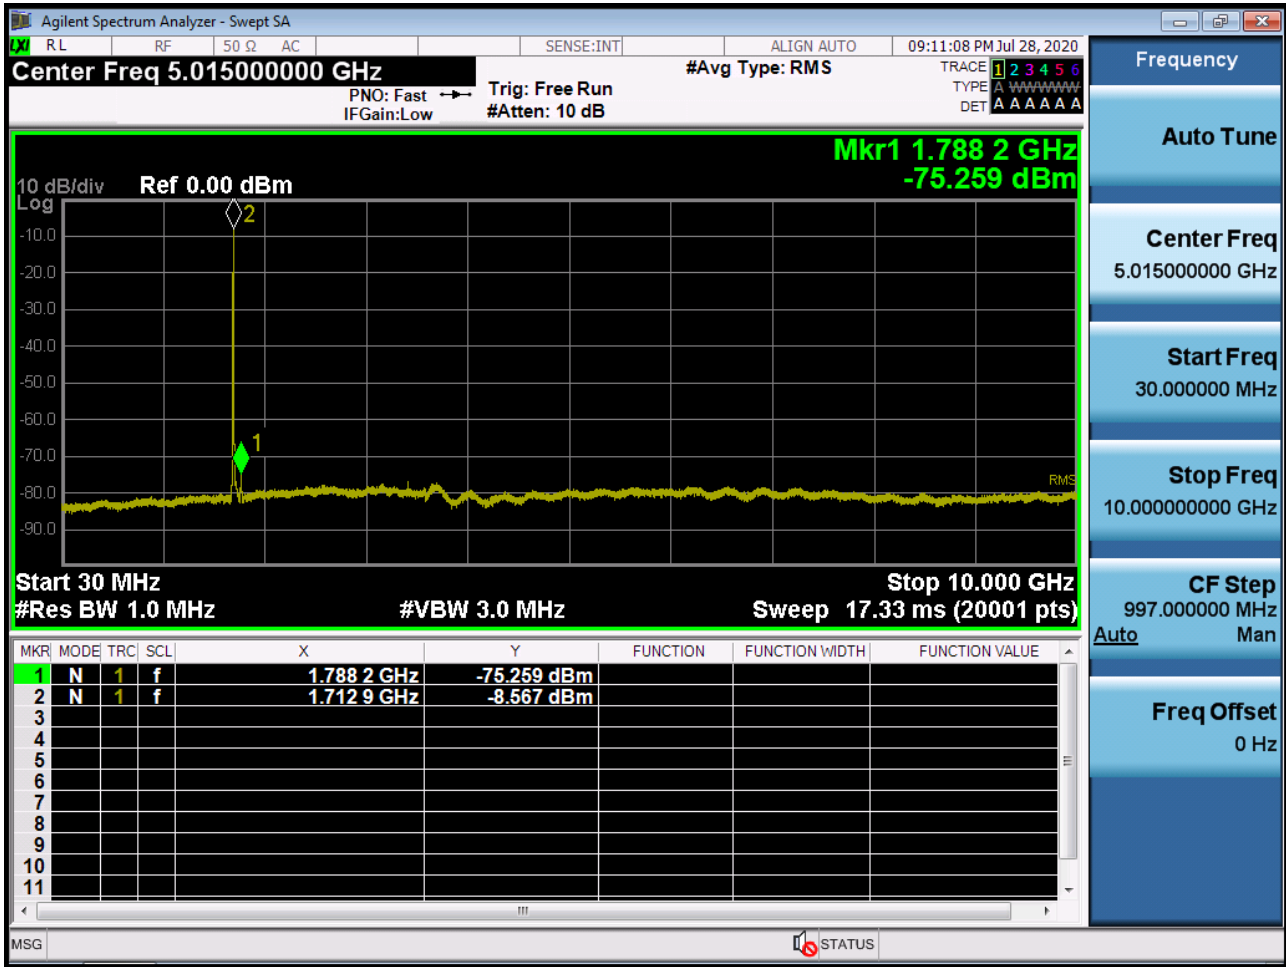

■ WCDMA1900 MODE (9538 CH.) Conducted Spurious Emissions2

■ WCDMA1700 MODE (1312 CH.) Conducted Spurious Emissions1

■ WCDMA1700 MODE (1312 CH.) Conducted Spurious Emissions2

■ WCDMA1700 MODE (1412 CH.) Conducted Spurious Emissions1

■ WCDMA1700 MODE (1412 CH.) Conducted Spurious Emissions2

■ WCDMA1700 MODE (1513 CH.) Conducted Spurious Emissions1

■ WCDMA1700 MODE (1513 CH.) Conducted Spurious Emissions2

■ CDMA Secondary800 MODE (476 CH.) Conducted Spurious Emissions1