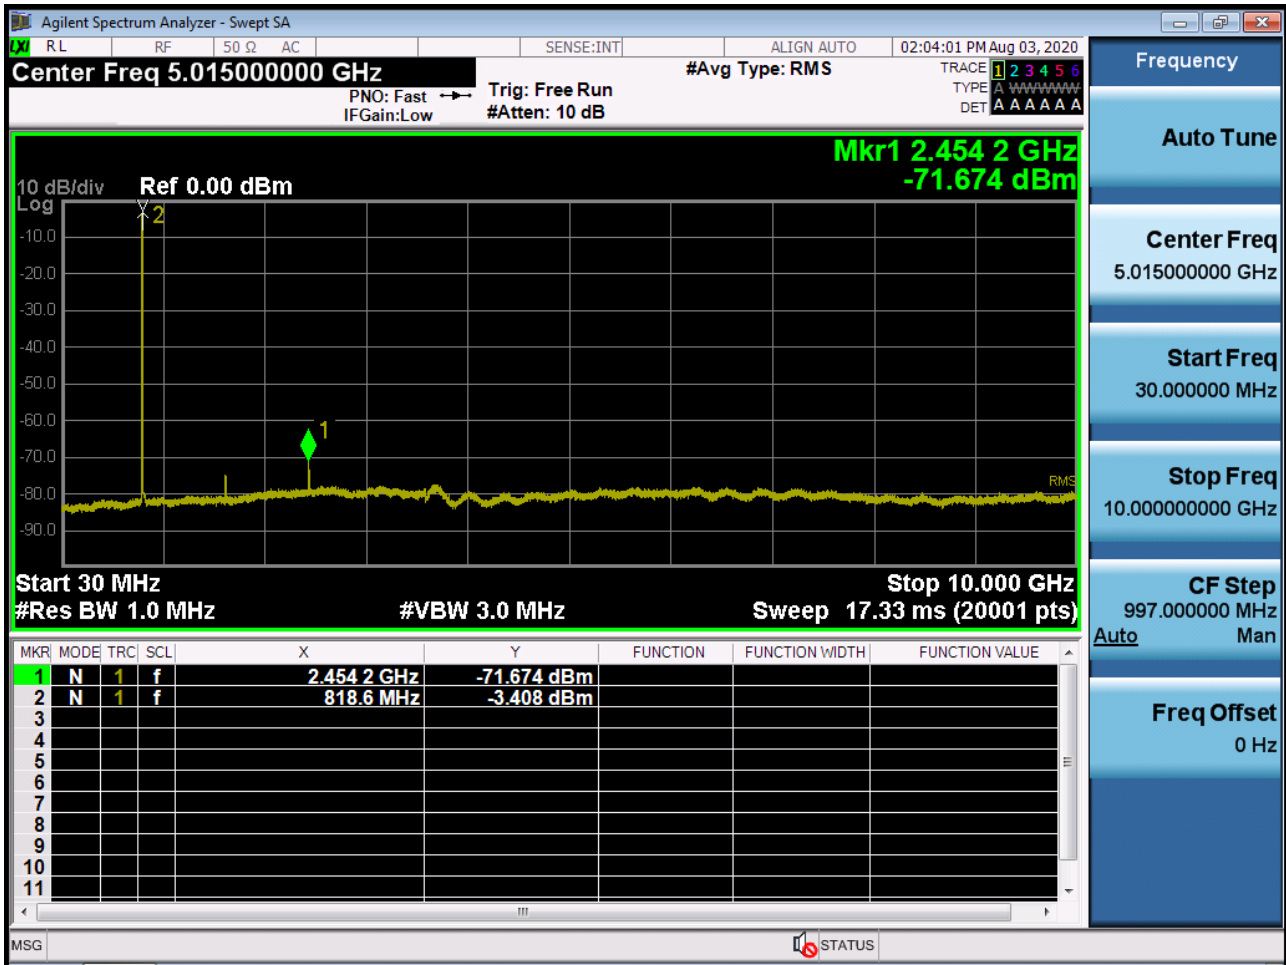

■ WCDMA1900 MODE (9538 CH.) Conducted Spurious Emissions2

■ WCDMA1700 MODE (1312 CH.) Conducted Spurious Emissions1

■ WCDMA1700 MODE (1312 CH.) Conducted Spurious Emissions2

■ WCDMA1700 MODE (1412 CH.) Conducted Spurious Emissions1

■ WCDMA1700 MODE (1412 CH.) Conducted Spurious Emissions2

■ WCDMA1700 MODE (1513 CH.) Conducted Spurious Emissions1

■ WCDMA1700 MODE (1513 CH.) Conducted Spurious Emissions2

■ CDMA Secondary800 MODE (476 CH.) Conducted Spurious Emissions1

■ CDMA850 MODE (1013 CH.) Conducted Spurious Emissions1

■ CDMA PCS MODE (25 CH.) Conducted Spurious Emissions1

■ CDMA PCS MODE (25 CH.) Conducted Spurious Emissions2

10. ANNEX A_ TEST SETUP PHOTO

Please refer to test setup photo file no. as follows;