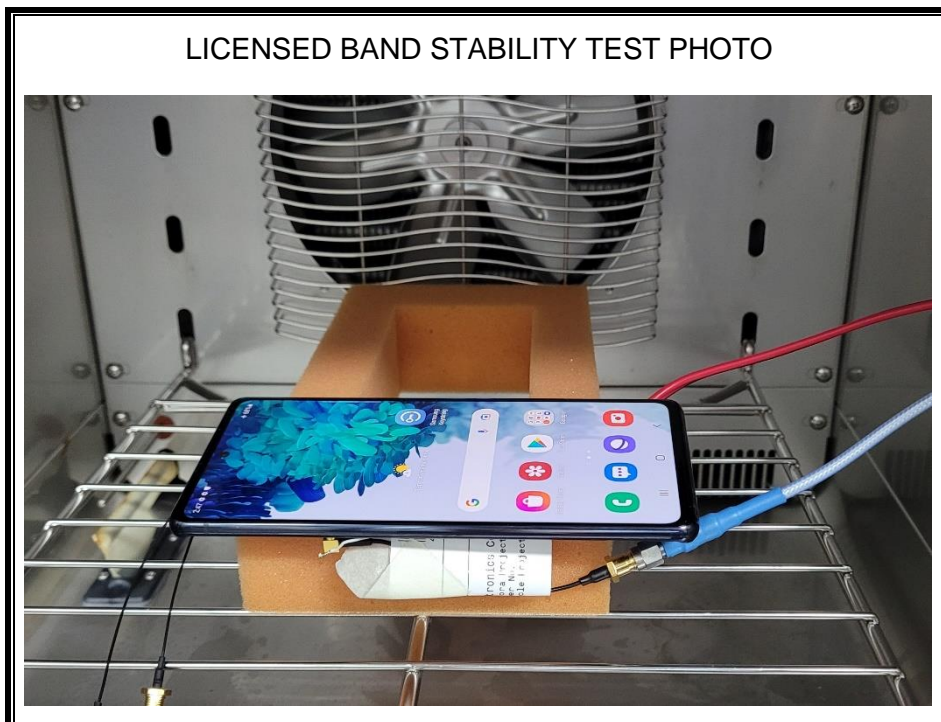

1. Appendix: LICENSED BAND SETUP PHOTOS(Conducted Test)

1) CONDUCTED RF MEASUREMENT SETUP (WWAN)

2) CONDUCTED RF MEASUREMENT SETUP (WWAN Stability)

2. Appendix: LICENSED BAND SETUP PHOTOS(Radiated Test)

1) RADIATED RF MEASUREMENT SETUP (BELOW 1 GHz)

BELOW 1 GHz FRONT TEST PHOTO

BELOW 1 GHz REAR TEST PHOTO

2) RADIATED RF MEASUREMENT SETUP (ABOVE 1 GHz)

ABOVE 1 GHz FRONT TEST PHOTO

ABOVE 1 GHz REAR TEST PHOTO

3) RADIATED RF MEASUREMENT SET-UP (Axis)

X AXIS PHOTO