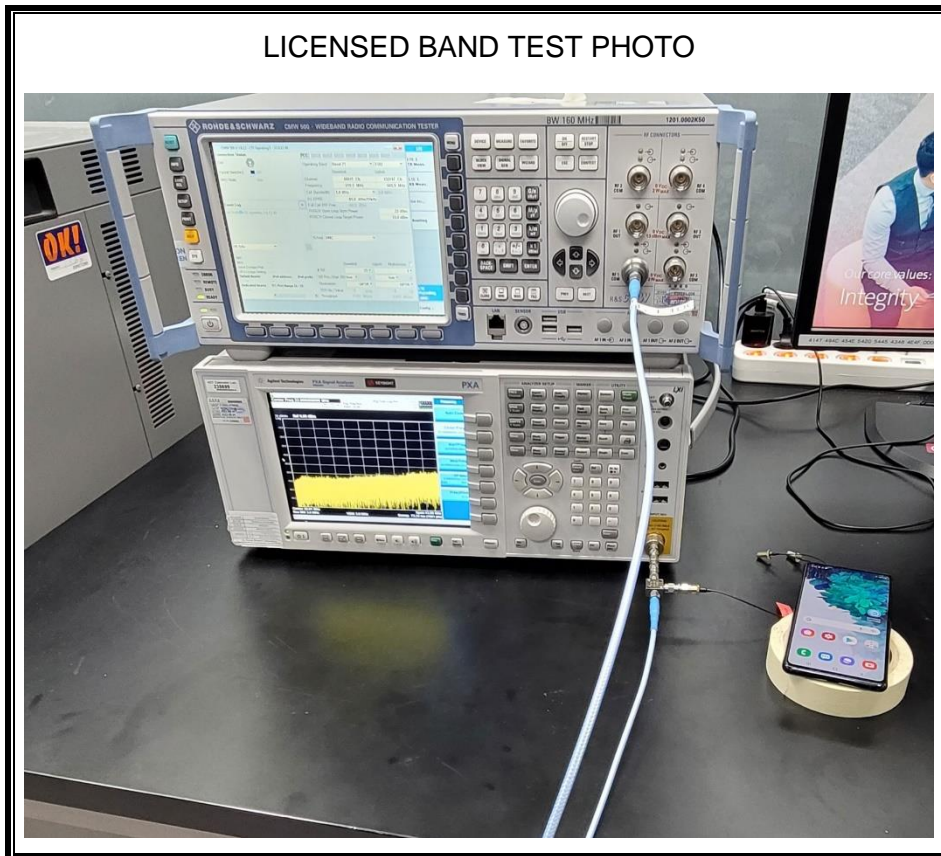

1. Appendix: LICENSED BAND SETUP PHOTOS(Conducted Test)

1) CONDUCTED RF MEASUREMENT SETUP (WWAN)

2) CONDUCTED RF MEASUREMENT SETUP (WWAN Stability)

2. Appendix: LICENSED BAND SETUP PHOTOS(Radiated Test)

1) RADIATED RF MEASUREMENT SETUP (BELOW 1 GHz)

BELOW 1 GHz FRONT TEST PHOTO

BELOW 1 GHz REAR TEST PHOTO

2) RADIATED RF MEASUREMENT SETUP (ABOVE 1 GHz)

ABOVE 1 GHz FRONT TEST PHOTO

ABOVE 1 GHz REAR TEST PHOTO

3) RADIATED RF MEASUREMENT SET-UP (Axis)

X AXIS PHOTO

Y AXIS PHOTO

Z AXIS PHOTO

END OF TEST PHOTO