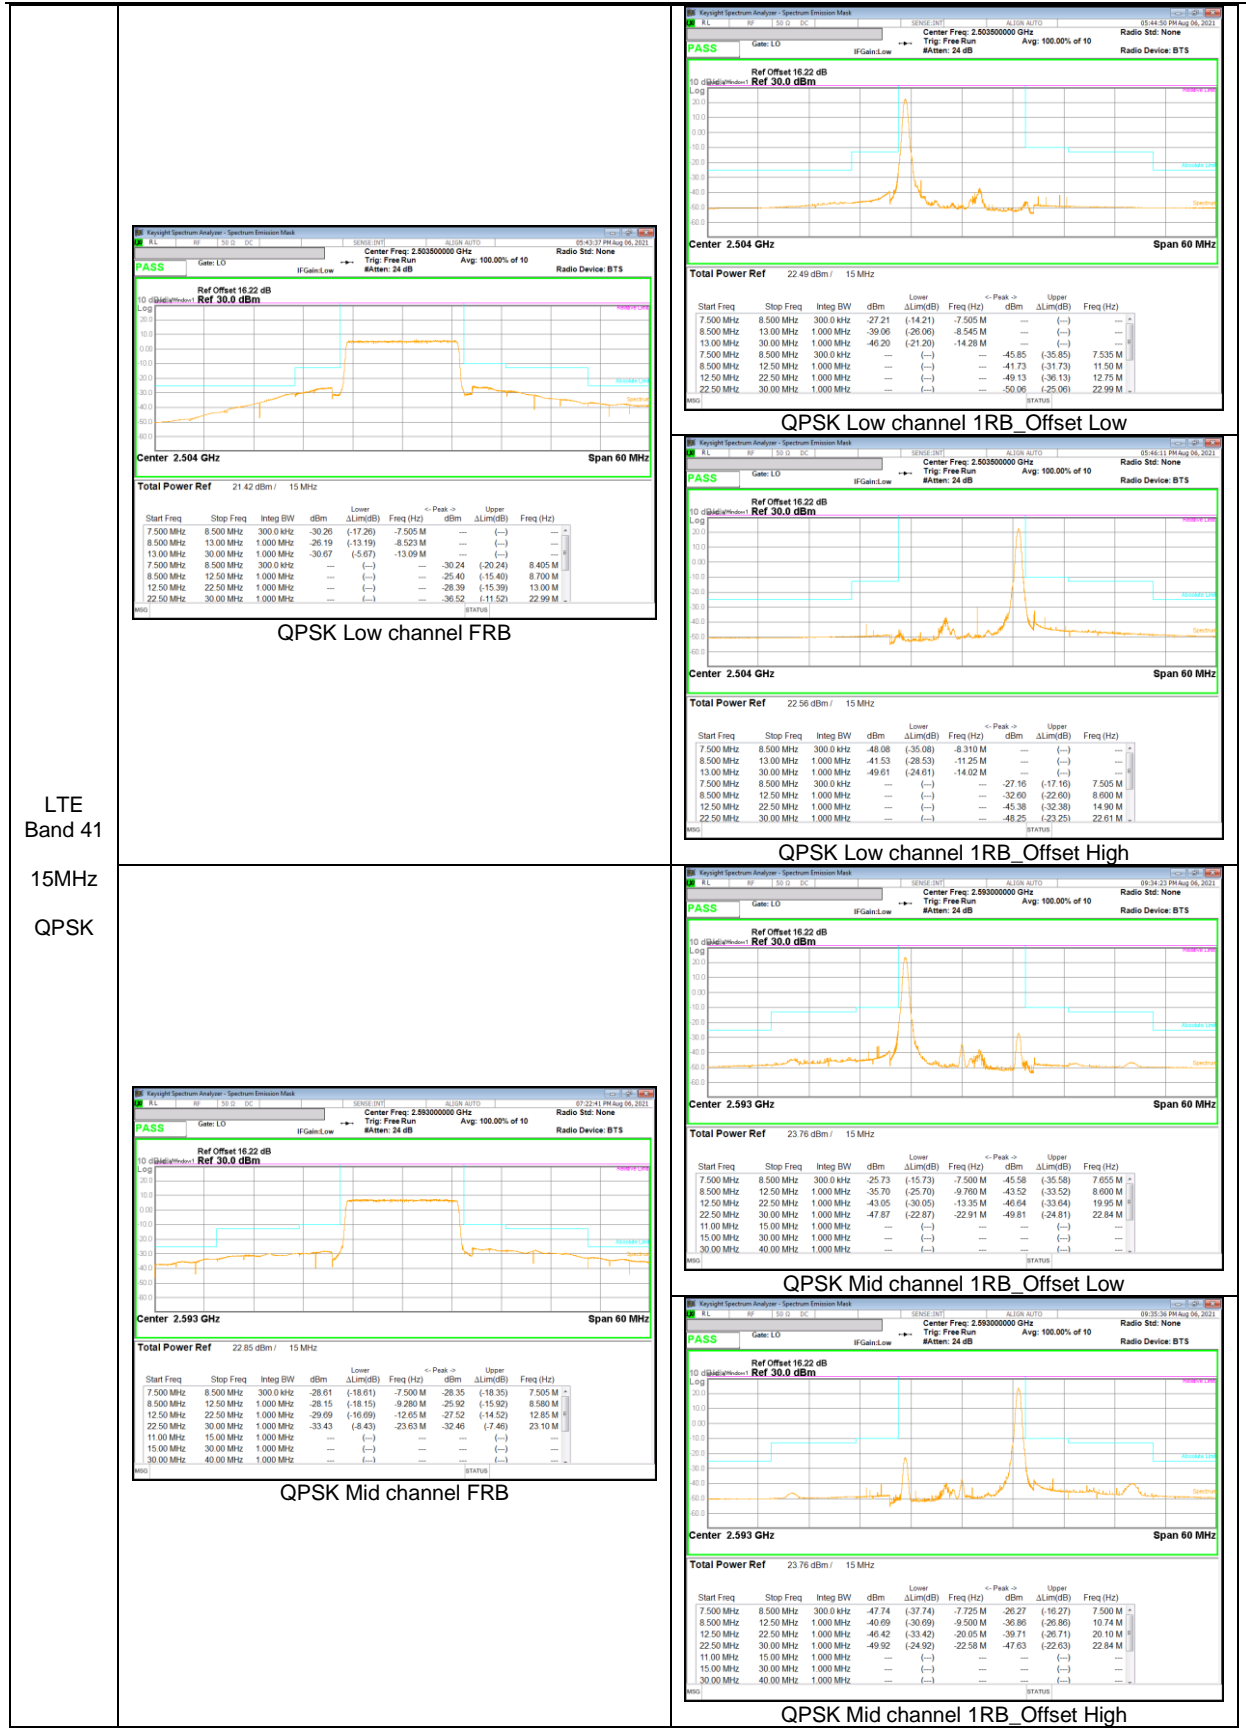

LTE  
 Band 26  
 1.4MHz

QPSK High channel FRB

QPSK High channel 1RB\_Offset Low

QPSK High channel 1RB\_Offset High

16QAM High channel 1RB\_Offset Low

16QAM High channel FRB

16QAM High channel 1RB\_Offset High

**LTE Band 26 (Straddle)**

LTE  
 Band 26  
 15MHz

LTE  
 Band 26  
 5MHz

QPSK FRB

QPSK 1RB\_Offset Low

QPSK 1RB\_Offset High

16QAM 1RB\_Offset Low

16QAM 1RB\_Offset High

LTE  
 Band 26  
 3MHz

**LTE Band 41 (PC3)**

LTE  
 Band 41  
 20MHz  
 QPSK

LTE  
 Band 41  
 15MHz  
 QPSK

LTE  
 Band 41  
 10MHz  
 QPSK