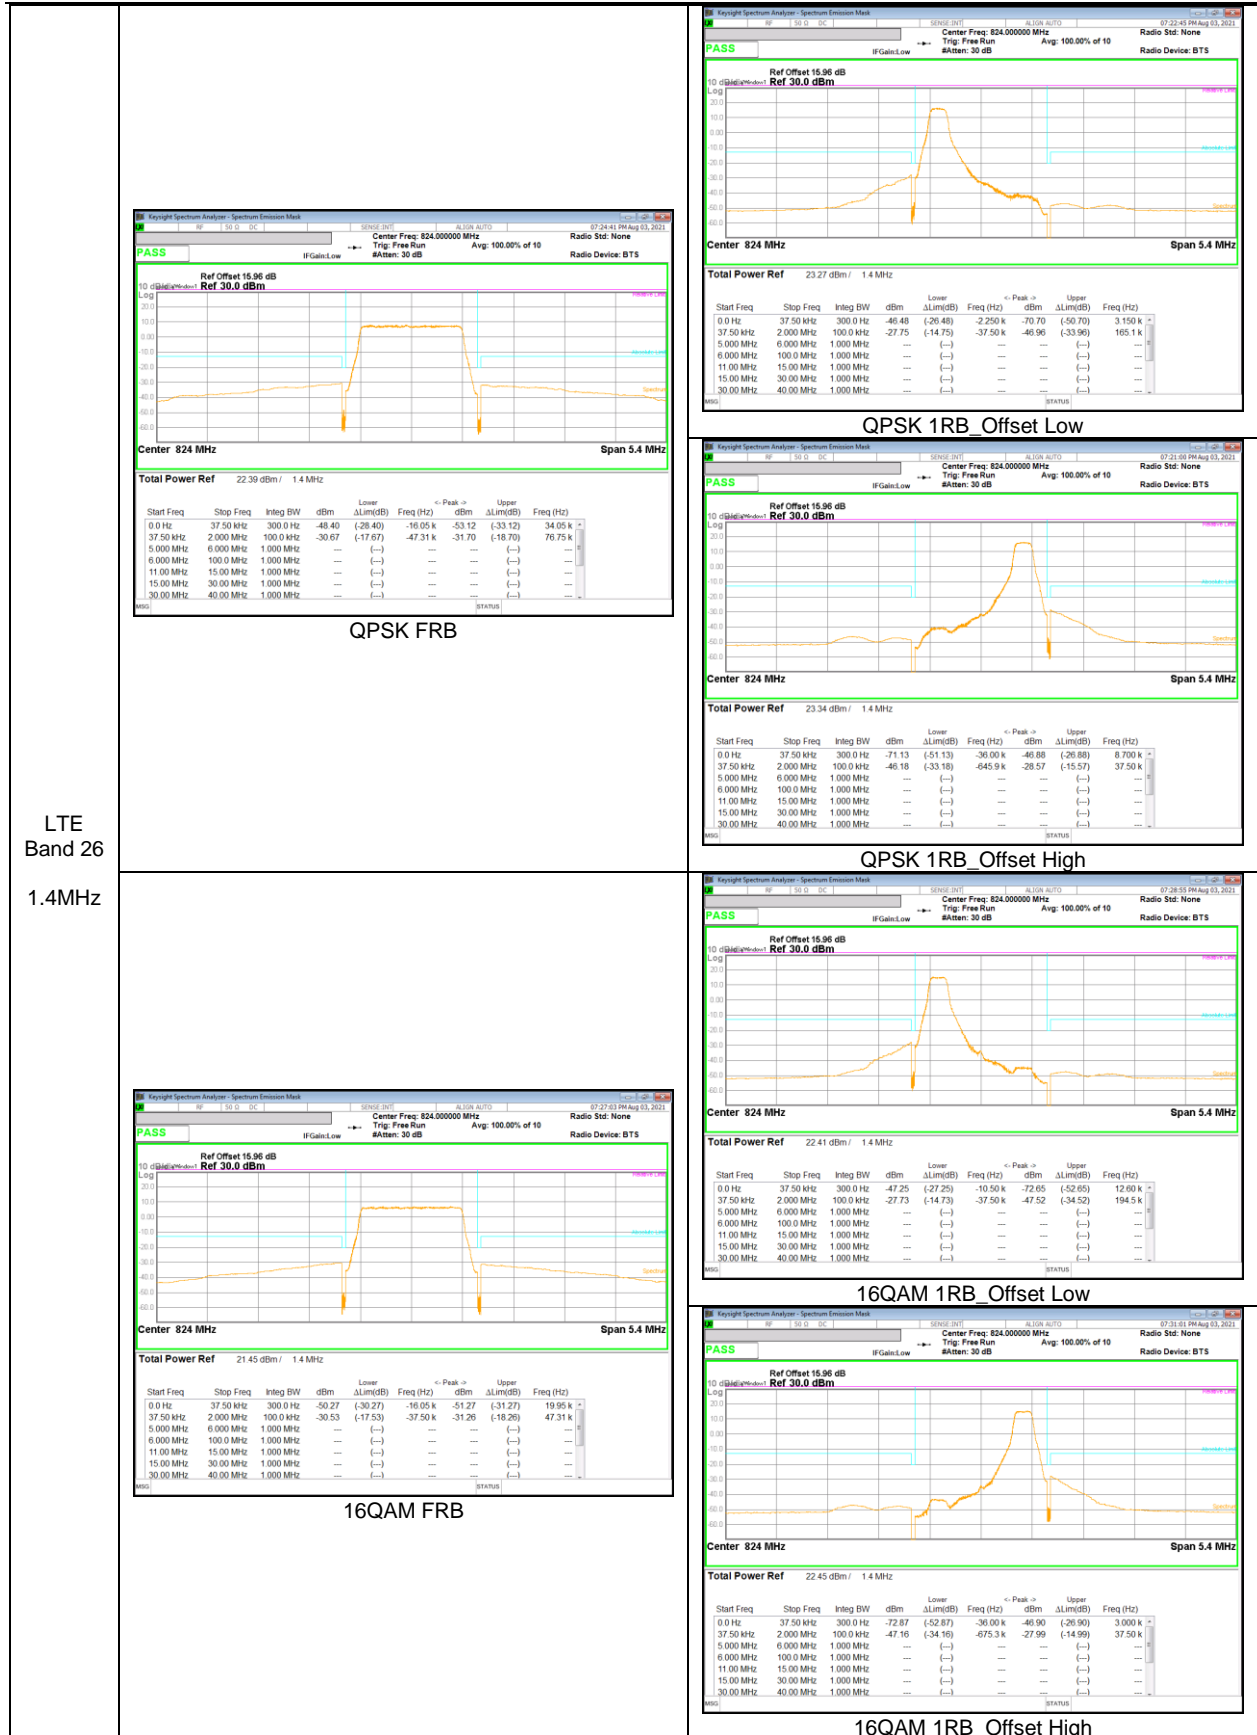

LTE  
 Band 26  
 1.4MHz

QPSK High channel FRB

QPSK High channel 1RB\_Offset Low

QPSK High channel 1RB\_Offset High

16QAM High channel 1RB\_Offset Low

16QAM High channel FRB

16QAM High channel 1RB\_Offset High

**LTE Band 26 (Straddle)**

LTE  
 Band 26  
 15MHz

LTE  
 Band 26  
 5MHz

QPSK FRB

QPSK 1RB\_Offset Low

QPSK 1RB\_Offset High

16QAM 1RB\_Offset Low

16QAM 1RB\_Offset High

LTE  
 Band 26  
 3MHz

**LTE Band 41 (PC3)**

LTE  
 Band 41  
 20MHz  
 QPSK

LTE  
 Band 41  
 15MHz  
 QPSK

LTE  
 Band 41  
 10MHz  
 QPSK