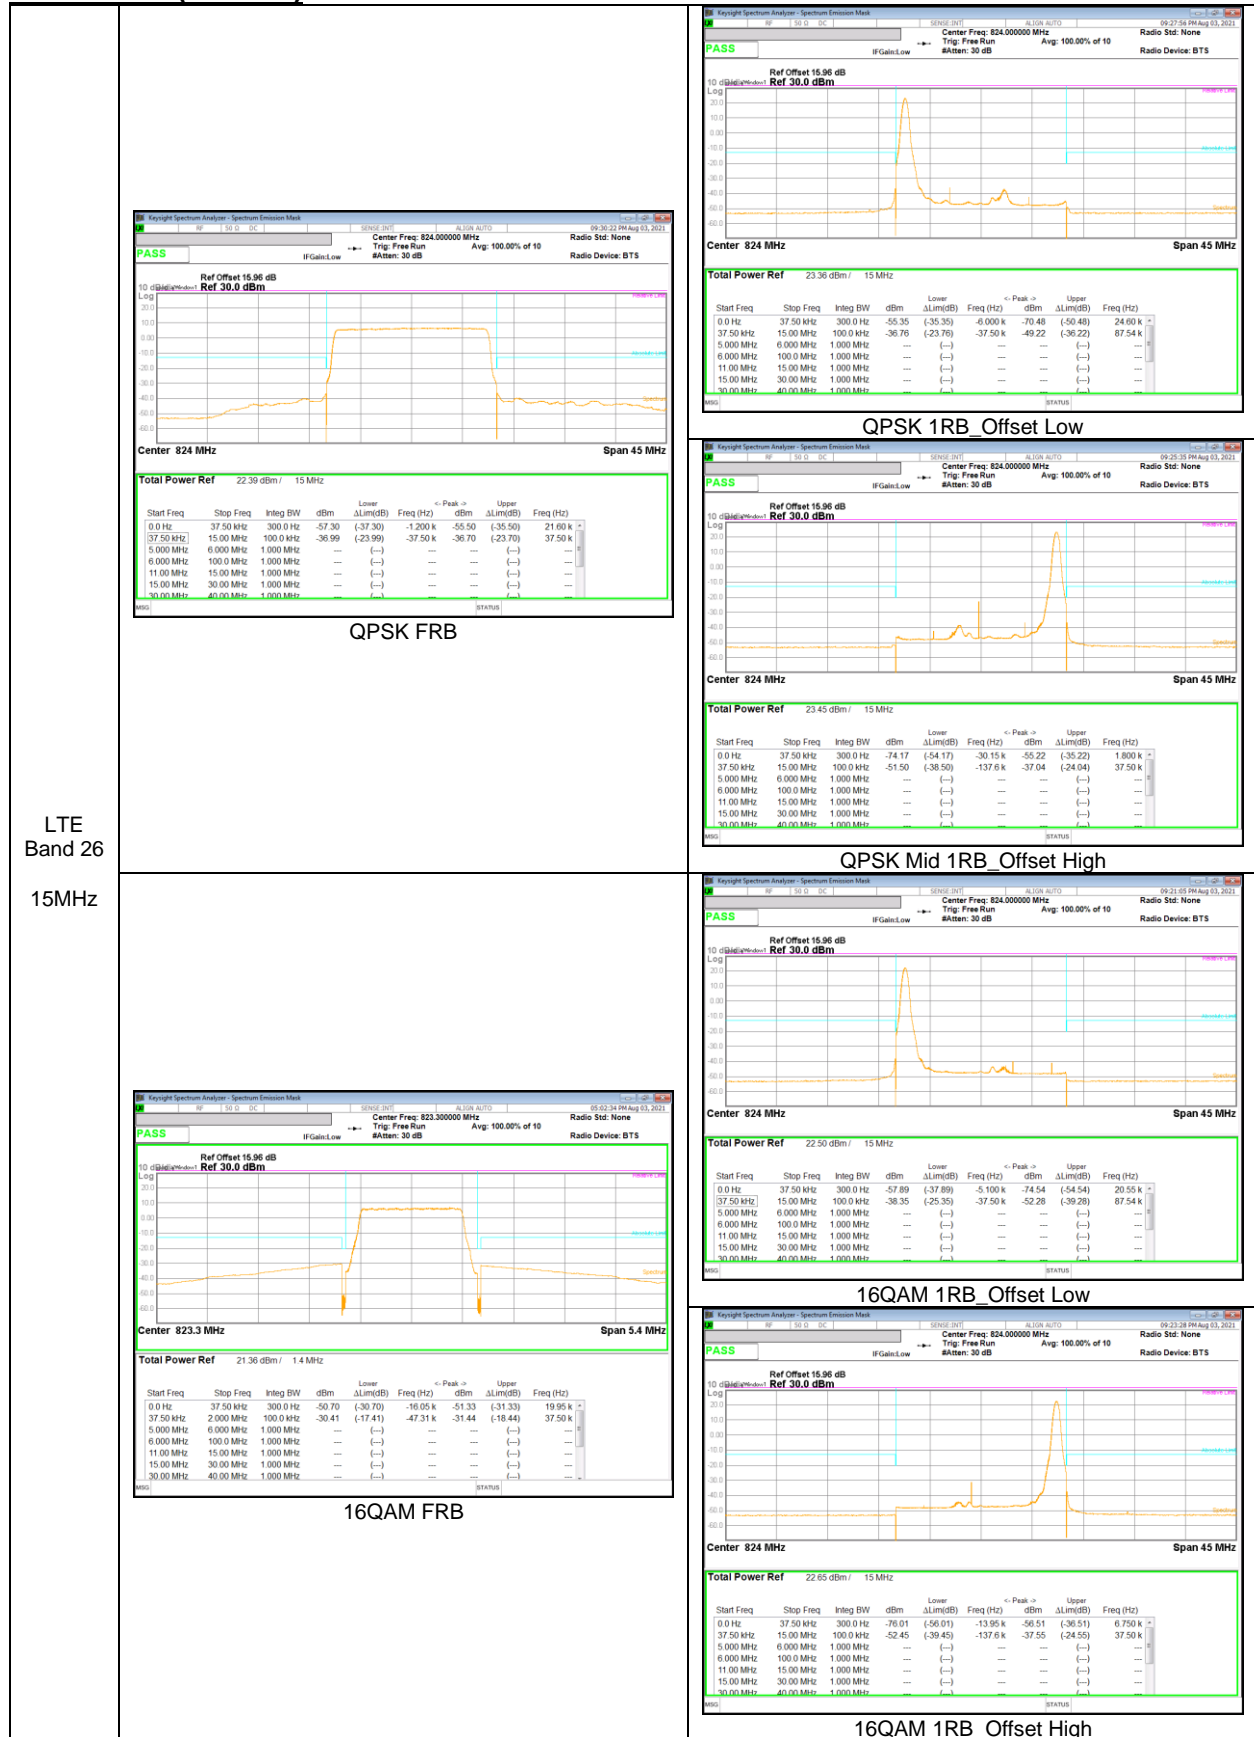

LTE  
 Band 26  
 1.4MHz

QPSK High channel FRB

QPSK High channel 1RB\_Offset Low

QPSK High channel 1RB\_Offset High

16QAM High channel 1RB\_Offset Low

16QAM High channel FRB

16QAM High channel 1RB\_Offset High

**LTE Band 26 (Straddle)**

LTE  
 Band 26  
 15MHz

LTE  
 Band 26  
 5MHz

QPSK FRB

QPSK 1RB\_Offset Low

QPSK 1RB\_Offset High

16QAM 1RB\_Offset Low

16QAM 1RB\_Offset High

LTE  
 Band 26  
 3MHz

**LTE Band 41 (PC3)**

LTE  
 Band 41  
 20MHz  
 QPSK

LTE  
 Band 41  
 15MHz  
 QPSK

LTE  
 Band 41  
 10MHz  
 QPSK