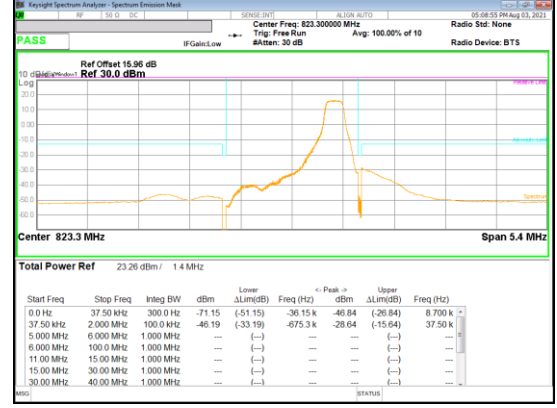

LTE  
 Band 26  
 1.4MHz

QPSK High channel FRB

QPSK High channel 1RB\_Offset Low

QPSK High channel 1RB\_Offset High

16QAM High channel 1RB\_Offset Low

16QAM High channel FRB

16QAM High channel 1RB\_Offset High

**LTE Band 26 (Straddle)**

LTE  
 Band 26  
 15MHz

LTE  
 Band 26  
 5MHz

QPSK FRB

QPSK 1RB\_Offset Low

QPSK 1RB\_Offset High

16QAM 1RB\_Offset Low

16QAM 1RB\_Offset High