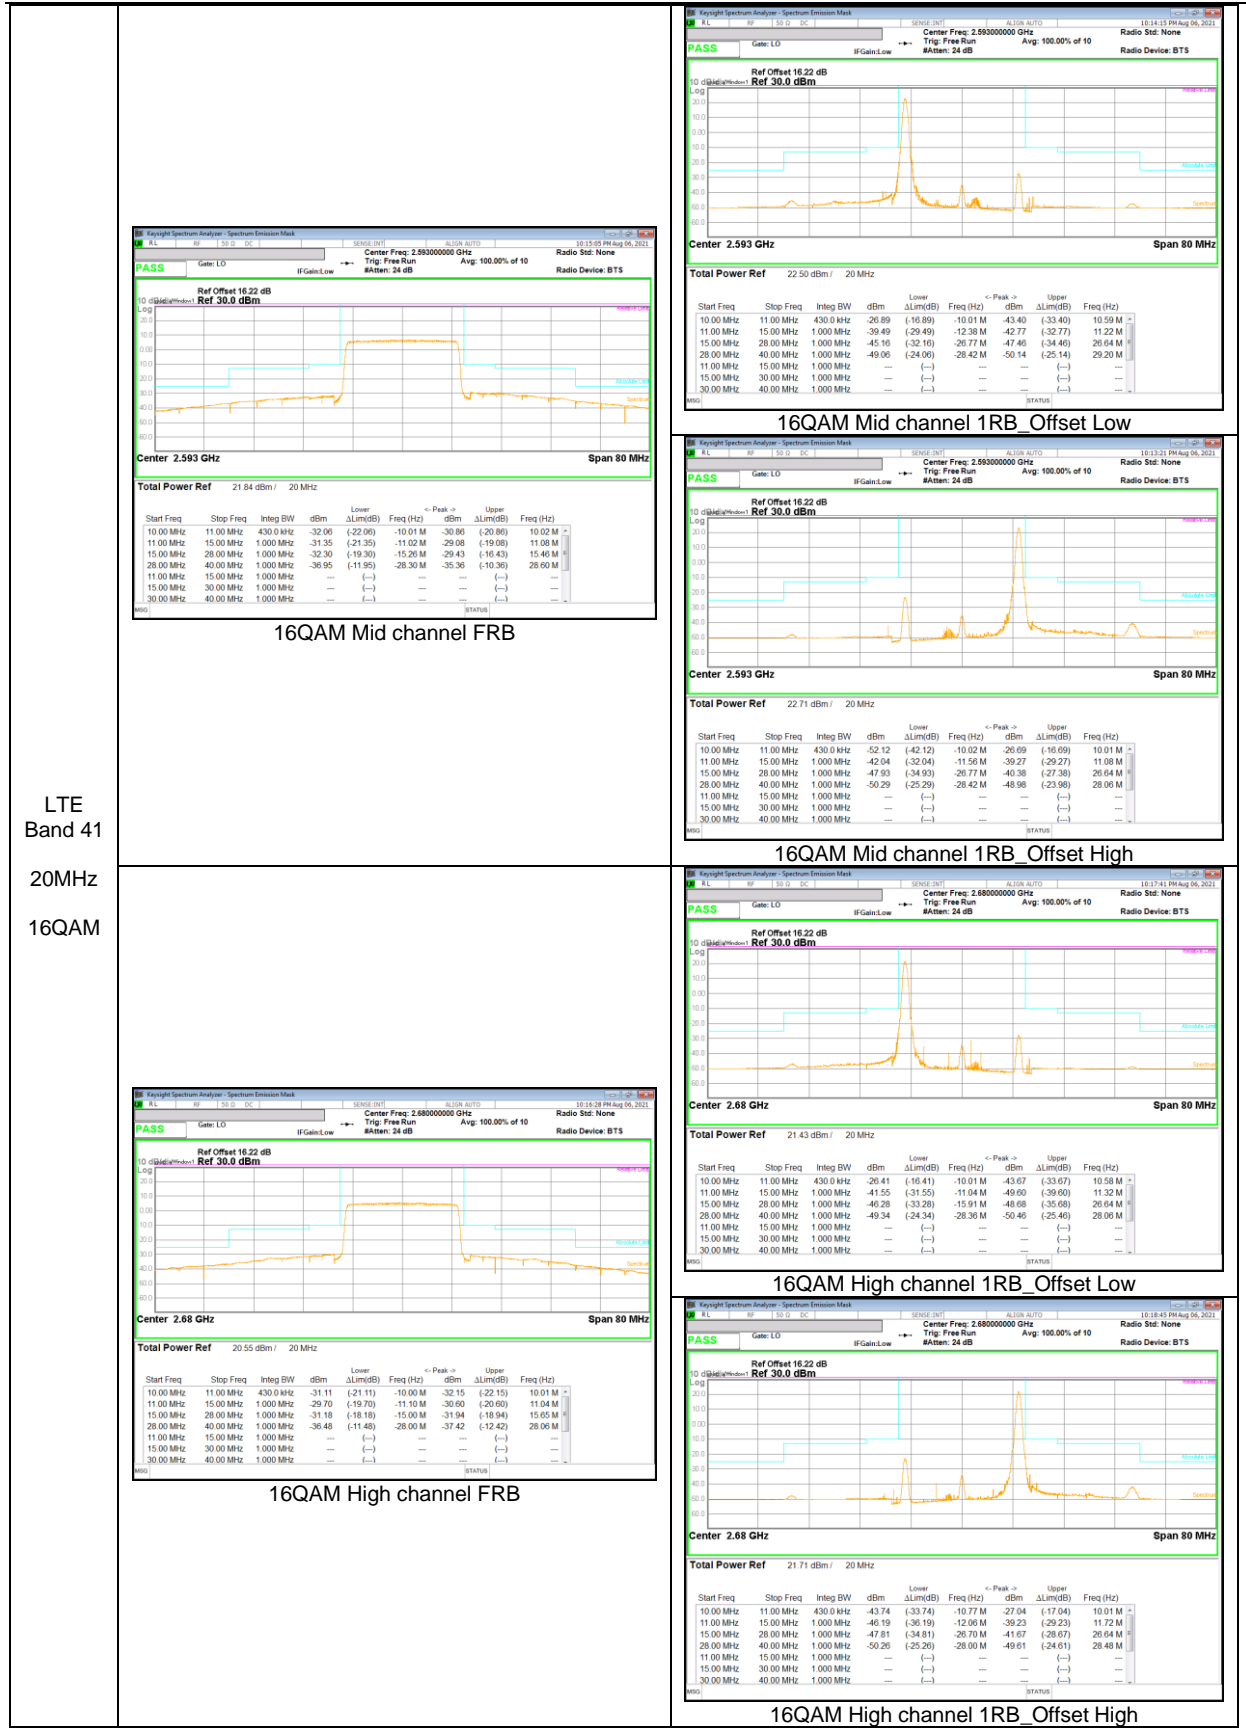

LTE  
 Band 26  
 1.4MHz

QPSK High channel FRB

QPSK High channel 1RB\_Offset Low

QPSK High channel 1RB\_Offset High

16QAM High channel 1RB\_Offset Low

16QAM High channel FRB

16QAM High channel 1RB\_Offset High

**LTE Band 26 (Straddle)**

LTE  
 Band 26  
 15MHz

LTE  
 Band 26  
 5MHz

QPSK FRB

QPSK 1RB\_Offset Low

QPSK 1RB\_Offset High

16QAM 1RB\_Offset Low

16QAM 1RB\_Offset High

LTE  
 Band 26  
 3MHz

**LTE Band 41 (PC3)**

LTE  
 Band 41  
 20MHz  
 QPSK

LTE  
 Band 41  
 15MHz  
 QPSK

LTE  
 Band 41  
 10MHz  
 QPSK