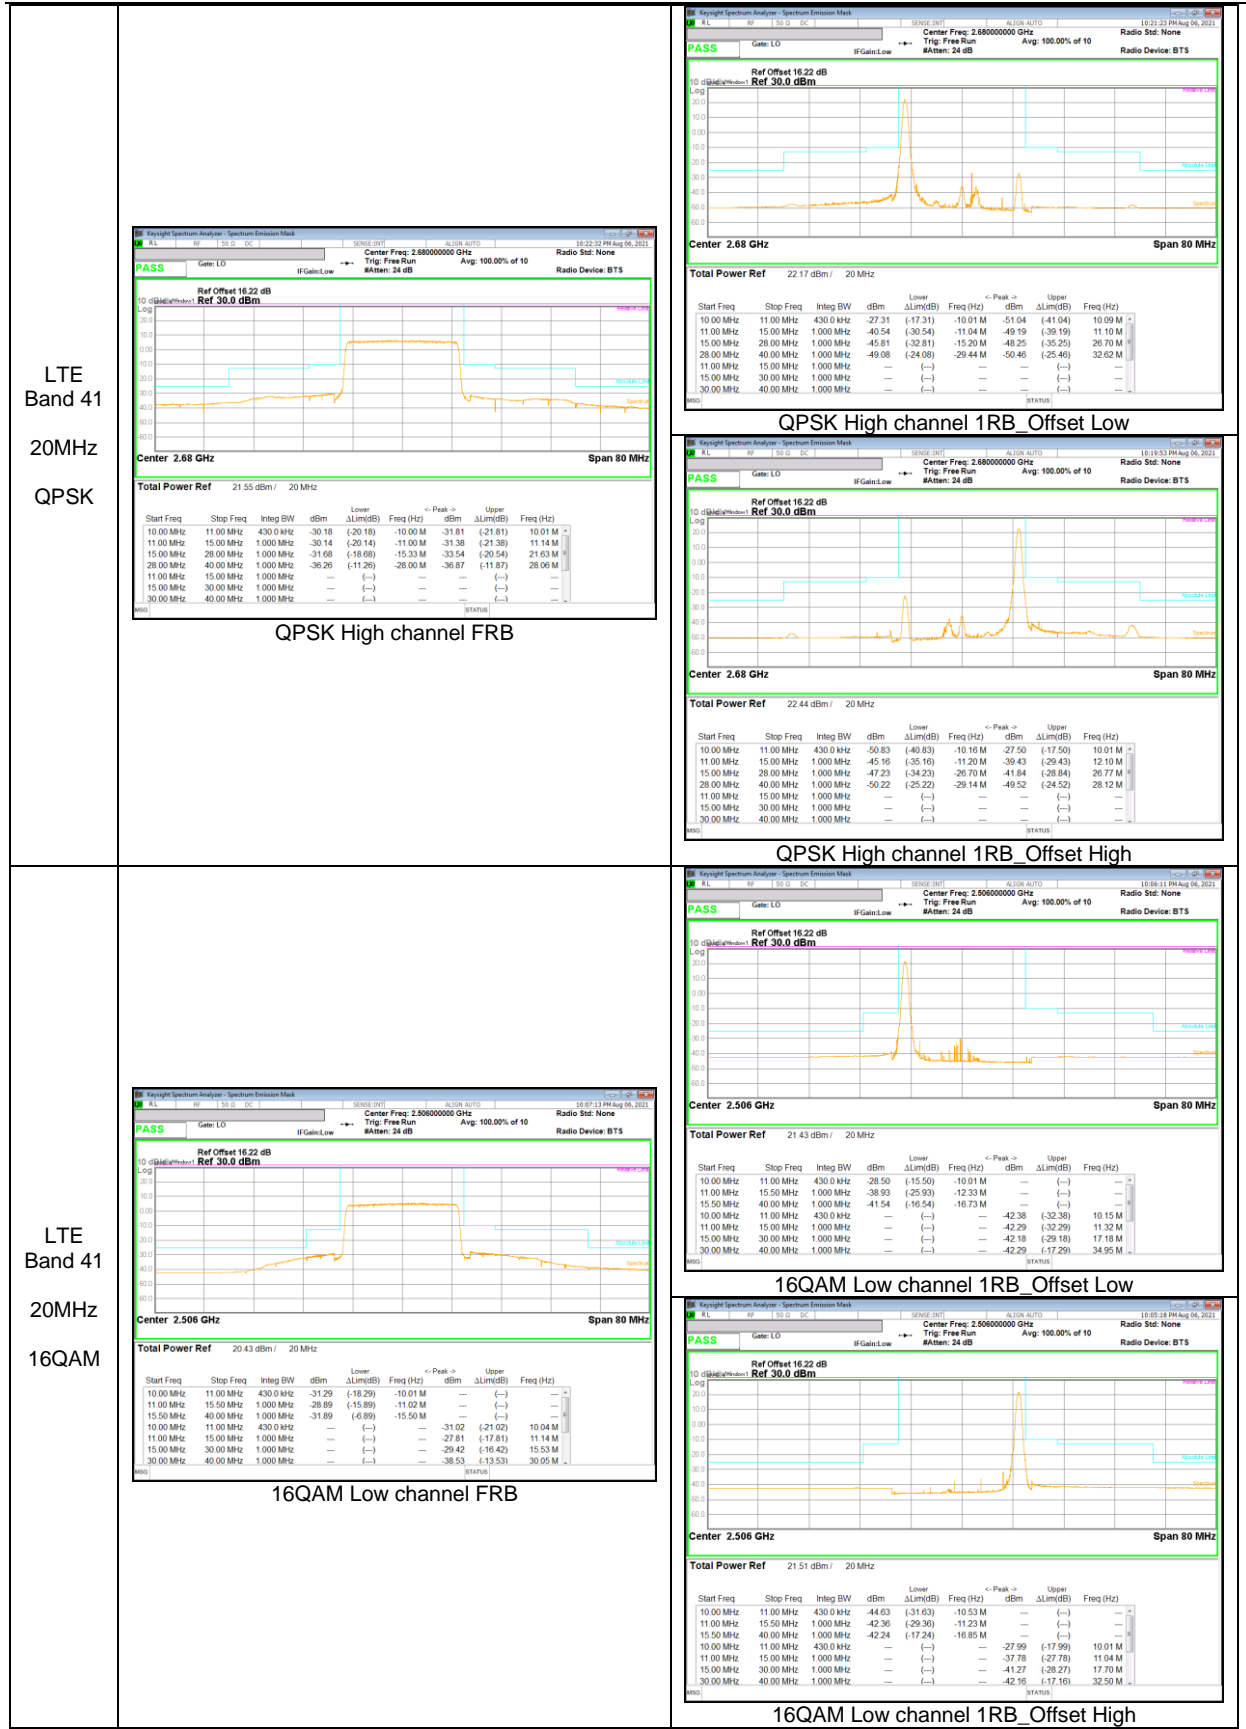

LTE  
 Band 26  
 1.4MHz

QPSK High channel FRB

QPSK High channel 1RB\_Offset Low

QPSK High channel 1RB\_Offset High

16QAM High channel 1RB\_Offset Low

16QAM High channel FRB

16QAM High channel 1RB\_Offset High

**LTE Band 26 (Straddle)**

LTE  
 Band 26  
 15MHz

LTE  
 Band 26  
 5MHz

QPSK FRB

QPSK 1RB\_Offset Low

QPSK 1RB\_Offset High

16QAM 1RB\_Offset Low

16QAM 1RB\_Offset High

LTE  
 Band 26  
 3MHz

**LTE Band 41 (PC3)**

LTE  
 Band 41  
 20MHz  
 QPSK

LTE  
 Band 41  
 15MHz  
 QPSK

LTE  
 Band 41  
 10MHz  
 QPSK