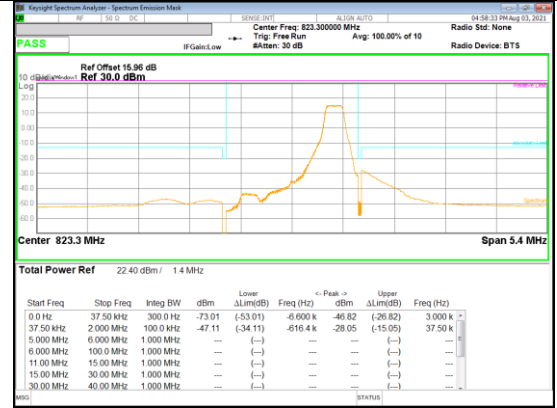

LTE  
 Band 26  
 1.4MHz

QPSK High channel FRB

QPSK High channel 1RB\_Offset Low

QPSK High channel 1RB\_Offset High

16QAM High channel 1RB\_Offset Low

16QAM High channel FRB

16QAM High channel 1RB\_Offset High

**LTE Band 26 (Straddle)**

LTE  
 Band 26  
 15MHz

LTE  
 Band 26  
 5MHz

QPSK FRB

QPSK 1RB\_Offset Low

QPSK 1RB\_Offset High

16QAM 1RB\_Offset Low

16QAM 1RB\_Offset High