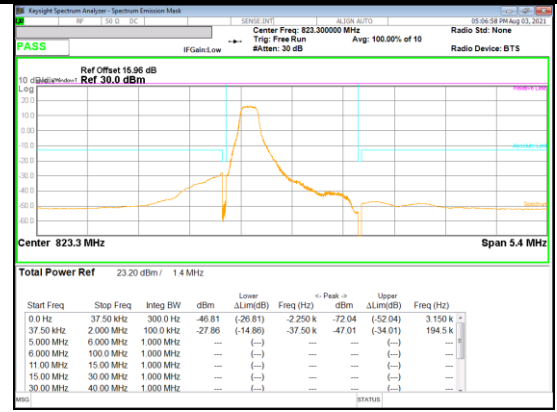

LTE  
 Band 26  
 1.4MHz

QPSK High channel FRB

QPSK High channel 1RB\_Offset Low

QPSK High channel 1RB\_Offset High

16QAM High channel 1RB\_Offset Low

16QAM High channel FRB

16QAM High channel 1RB\_Offset High

**LTE Band 26 (Straddle)**

LTE  
 Band 26  
 15MHz

LTE  
 Band 26  
 5MHz

QPSK FRB

QPSK 1RB\_Offset Low

QPSK 1RB\_Offset High

16QAM 1RB\_Offset Low

16QAM 1RB\_Offset High