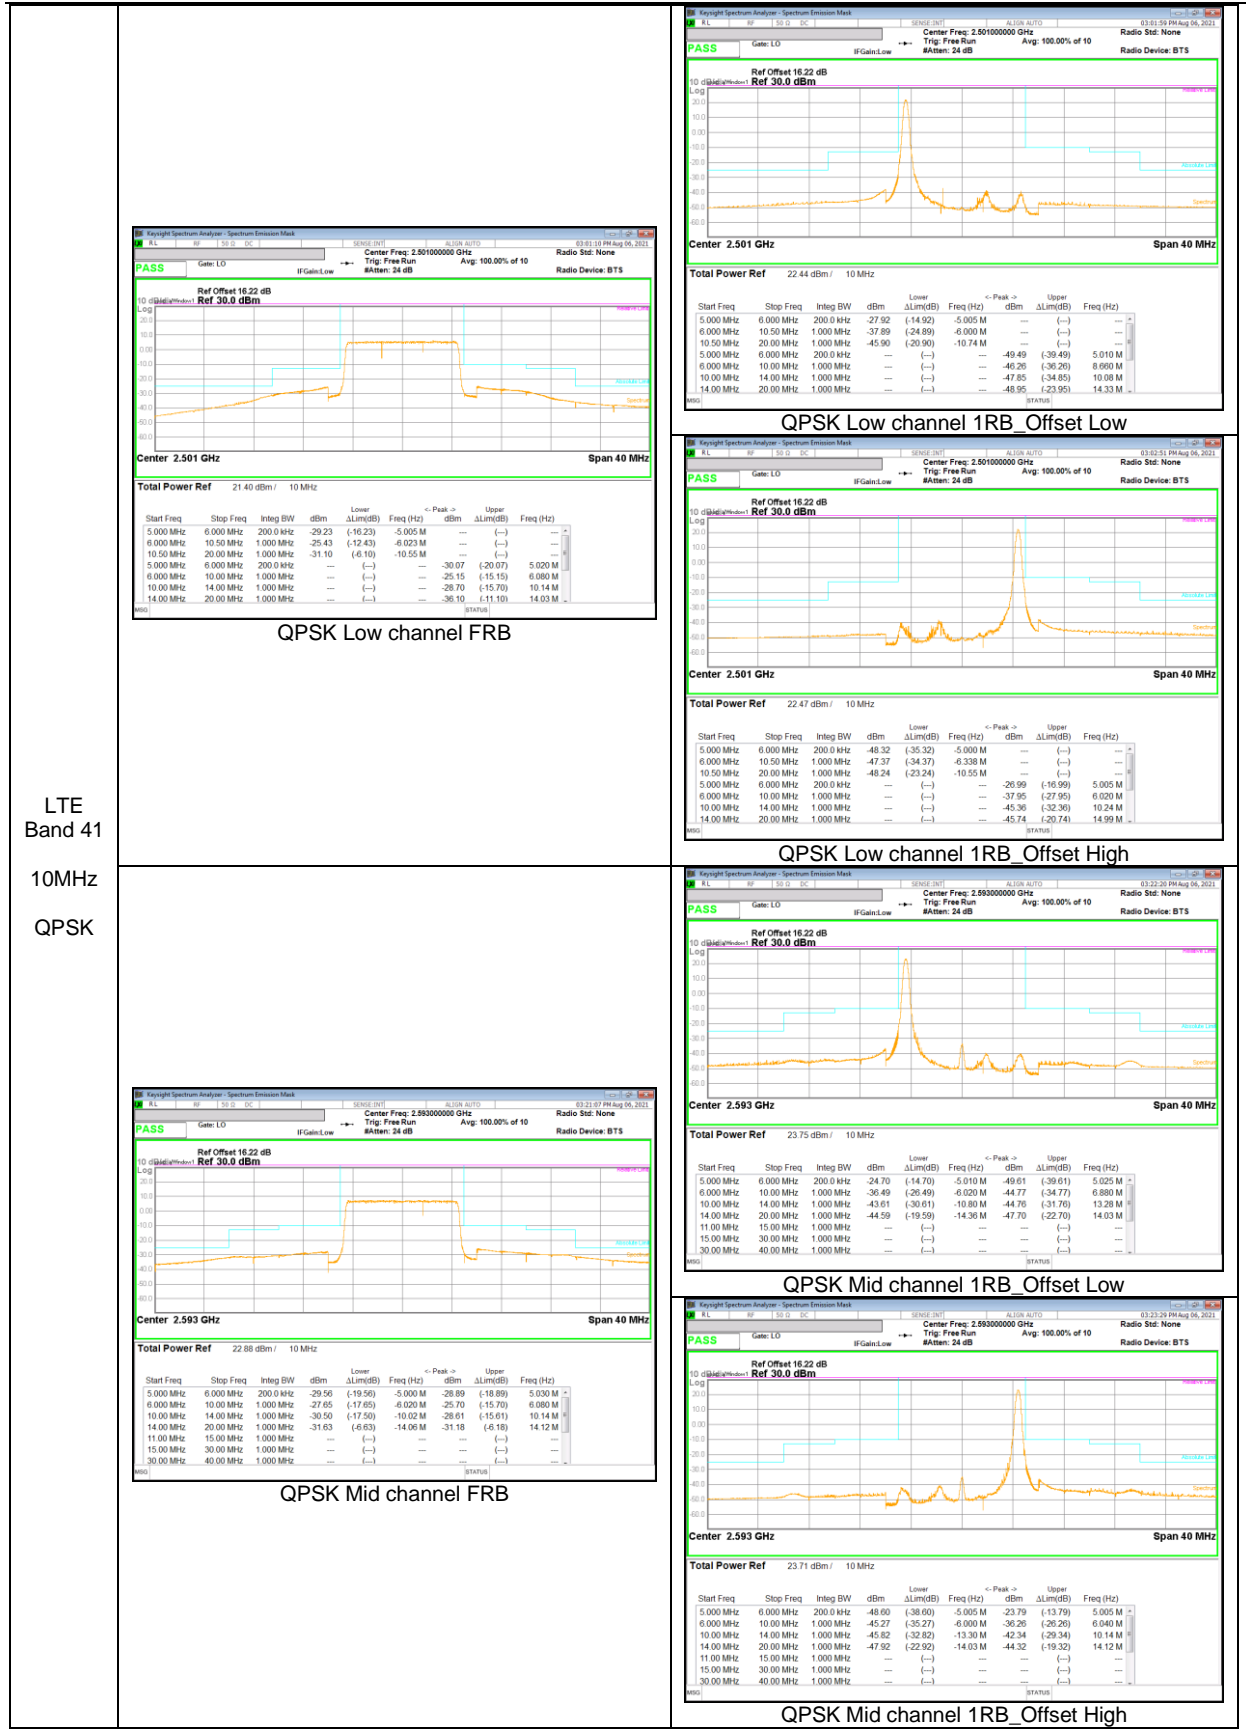

LTE  
 Band 26  
 1.4MHz

QPSK High channel FRB

QPSK High channel 1RB\_Offset Low

QPSK High channel 1RB\_Offset High

16QAM High channel 1RB\_Offset Low

16QAM High channel FRB

16QAM High channel 1RB\_Offset High

**LTE Band 26 (Straddle)**

LTE  
 Band 26  
 15MHz

LTE  
 Band 26  
 5MHz

QPSK FRB

QPSK 1RB\_Offset Low

QPSK 1RB\_Offset High

16QAM 1RB\_Offset Low

16QAM 1RB\_Offset High

LTE  
 Band 26  
 3MHz

**LTE Band 41 (PC3)**

LTE  
 Band 41  
 20MHz  
 QPSK

LTE  
 Band 41  
 15MHz  
 QPSK

LTE  
 Band 41  
 10MHz  
 QPSK