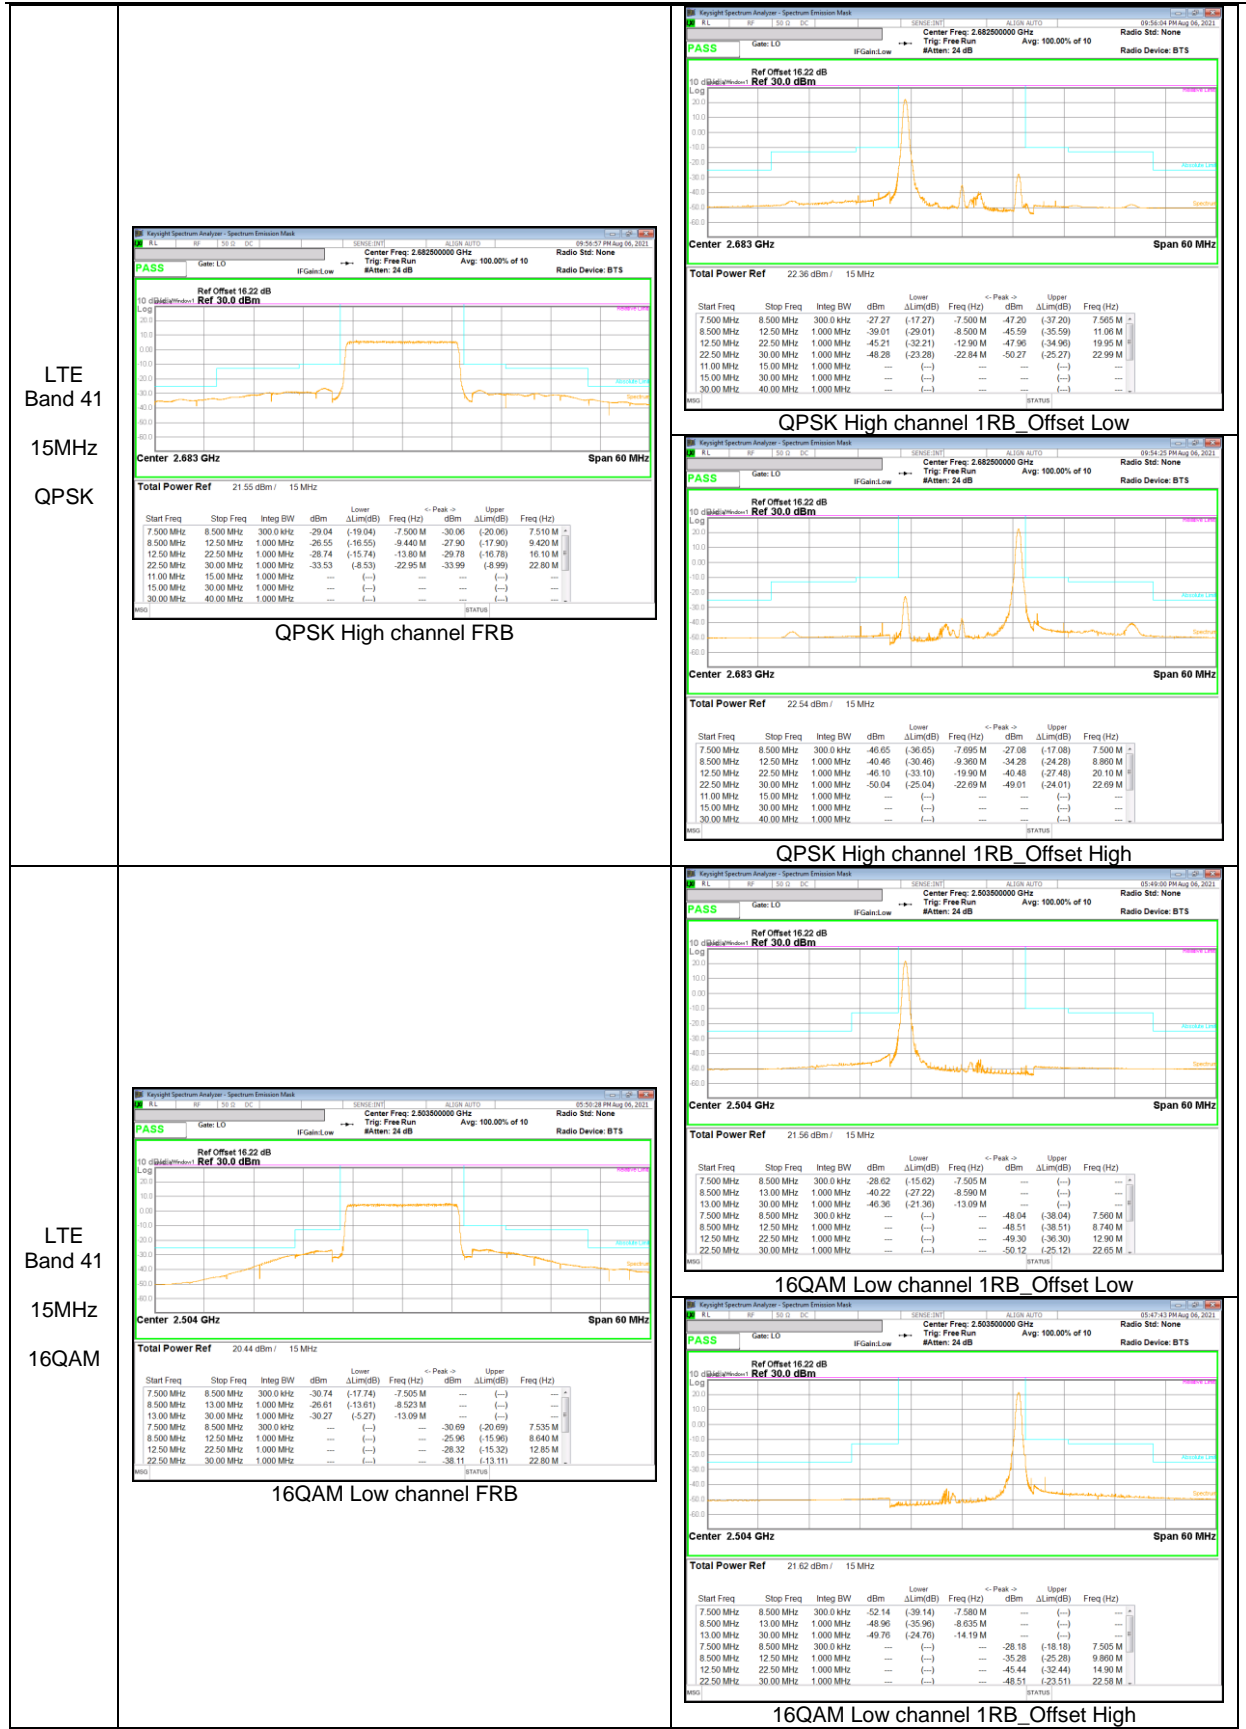

LTE  
 Band 26  
 1.4MHz

QPSK High channel FRB

QPSK High channel 1RB\_Offset Low

QPSK High channel 1RB\_Offset High

16QAM High channel 1RB\_Offset Low

16QAM High channel FRB

16QAM High channel 1RB\_Offset High

**LTE Band 26 (Straddle)**

LTE  
 Band 26  
 15MHz

LTE  
 Band 26  
 5MHz

QPSK FRB

QPSK 1RB\_Offset Low

QPSK 1RB\_Offset High

16QAM 1RB\_Offset Low

16QAM 1RB\_Offset High

LTE  
 Band 26  
 3MHz

**LTE Band 41 (PC3)**

LTE  
 Band 41  
 20MHz  
 QPSK

LTE  
 Band 41  
 15MHz  
 QPSK

LTE  
 Band 41  
 10MHz  
 QPSK