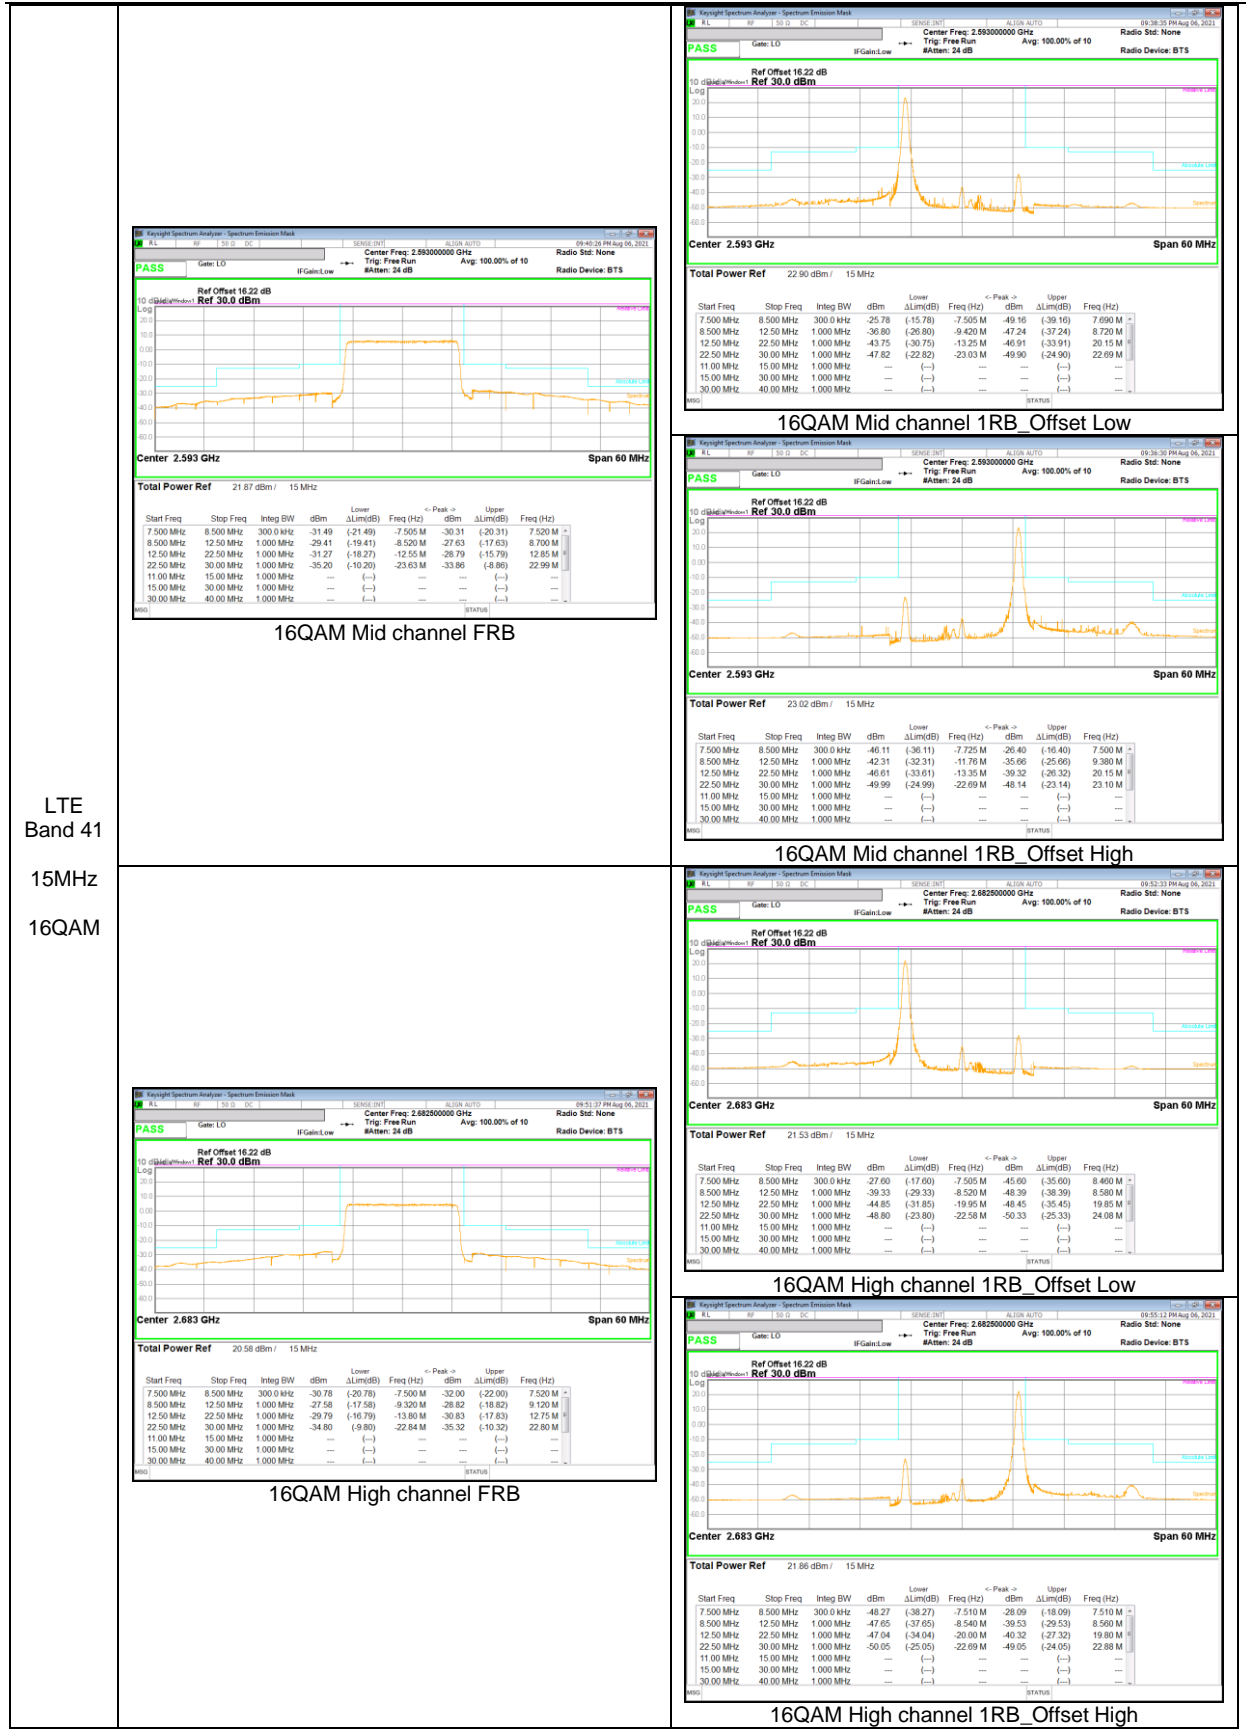

LTE  
 Band 26  
 1.4MHz

QPSK High channel FRB

QPSK High channel 1RB\_Offset Low

QPSK High channel 1RB\_Offset High

16QAM High channel 1RB\_Offset Low

16QAM High channel FRB

16QAM High channel 1RB\_Offset High

**LTE Band 26 (Straddle)**

LTE  
 Band 26  
 15MHz

LTE  
 Band 26  
 5MHz

QPSK FRB

QPSK 1RB\_Offset Low

QPSK 1RB\_Offset High

16QAM 1RB\_Offset Low

16QAM 1RB\_Offset High

LTE  
 Band 26  
 3MHz

**LTE Band 41 (PC3)**

LTE  
 Band 41  
 20MHz  
 QPSK

LTE  
 Band 41  
 15MHz  
 QPSK

LTE  
 Band 41  
 10MHz  
 QPSK