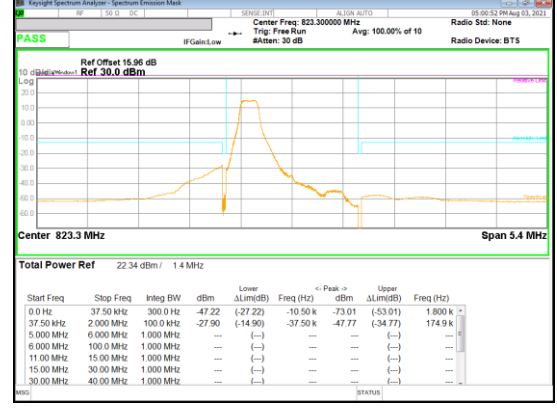

LTE  
 Band 26  
 1.4MHz

QPSK High channel FRB

QPSK High channel 1RB\_Offset Low

QPSK High channel 1RB\_Offset High

16QAM High channel 1RB\_Offset Low

16QAM High channel FRB

16QAM High channel 1RB\_Offset High

**LTE Band 26 (Straddle)**

LTE  
 Band 26  
 15MHz

LTE  
 Band 26  
 5MHz

QPSK FRB

QPSK 1RB\_Offset Low

QPSK 1RB\_Offset High

16QAM 1RB\_Offset Low

16QAM 1RB\_Offset High