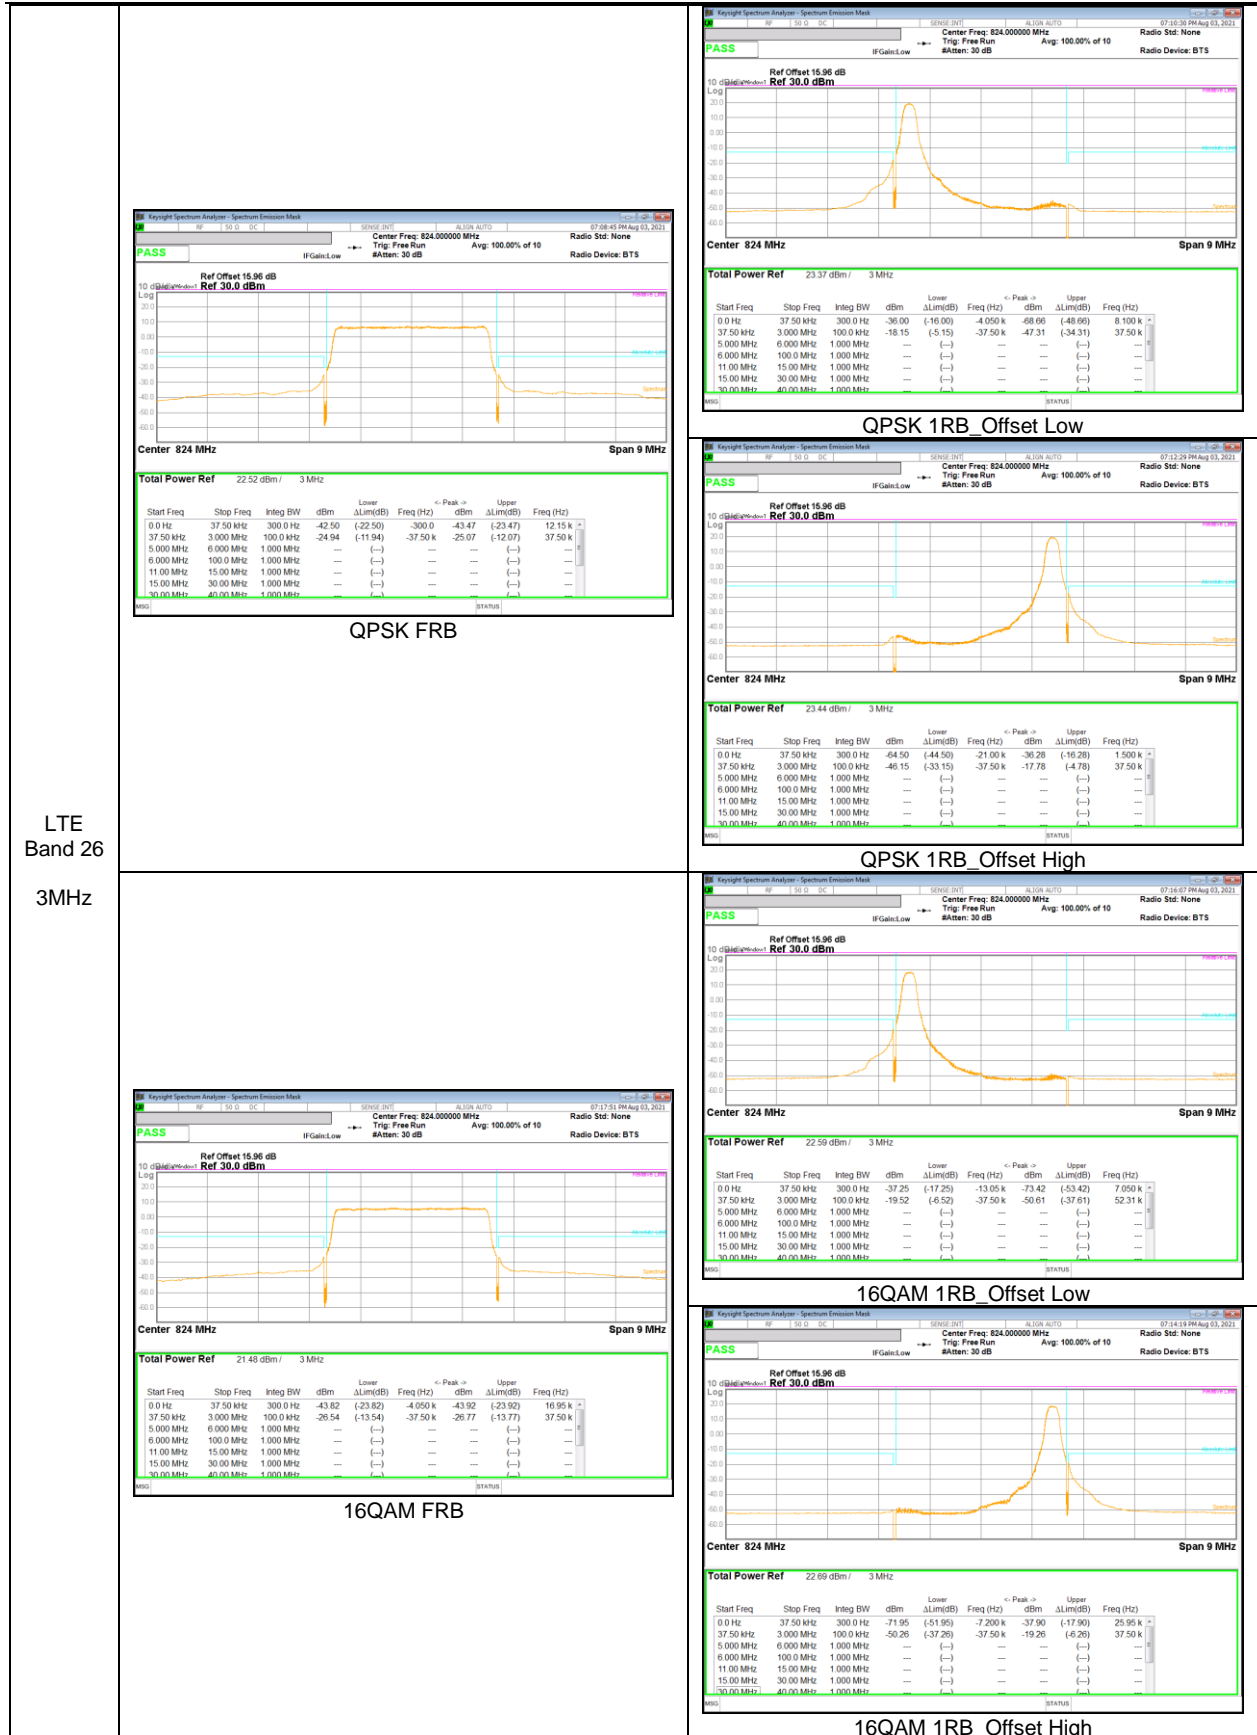

LTE  
 Band 26  
 1.4MHz

QPSK High channel FRB

QPSK High channel 1RB\_Offset Low

QPSK High channel 1RB\_Offset High

16QAM High channel 1RB\_Offset Low

16QAM High channel FRB

16QAM High channel 1RB\_Offset High

**LTE Band 26 (Straddle)**

LTE  
 Band 26  
 15MHz

LTE  
 Band 26  
 5MHz

QPSK FRB

QPSK 1RB\_Offset Low

QPSK 1RB\_Offset High

16QAM 1RB\_Offset Low

16QAM 1RB\_Offset High

LTE  
 Band 26  
 3MHz

**LTE Band 41 (PC3)**

LTE  
 Band 41  
 20MHz  
 QPSK

LTE  
 Band 41  
 15MHz  
 QPSK

LTE  
 Band 41  
 10MHz  
 QPSK