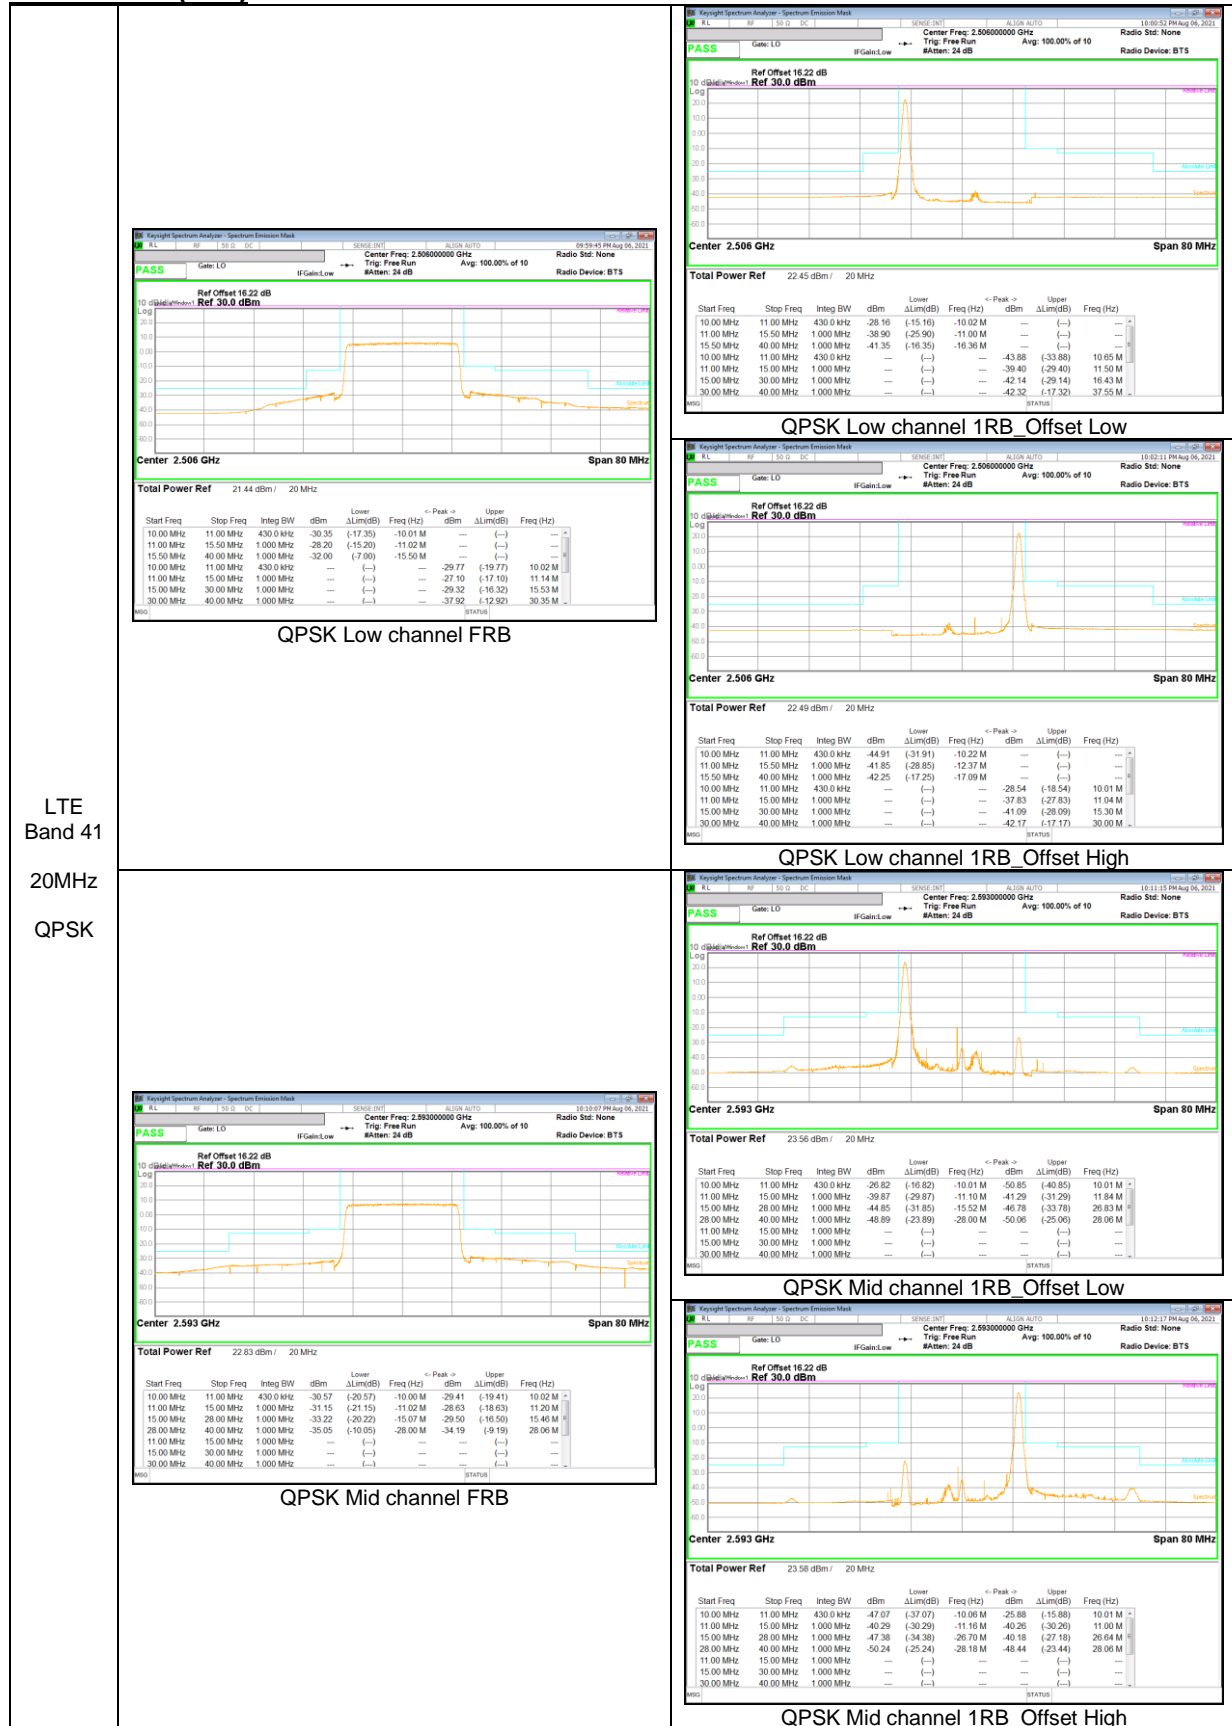

LTE  
 Band 26  
 1.4MHz

QPSK High channel FRB

QPSK High channel 1RB\_Offset Low

QPSK High channel 1RB\_Offset High

16QAM High channel 1RB\_Offset Low

16QAM High channel FRB

16QAM High channel 1RB\_Offset High

**LTE Band 26 (Straddle)**

LTE  
 Band 26  
 15MHz

LTE  
 Band 26  
 5MHz

QPSK FRB

QPSK 1RB\_Offset Low

QPSK 1RB\_Offset High

16QAM 1RB\_Offset Low

16QAM 1RB\_Offset High

LTE  
 Band 26  
 3MHz

**LTE Band 41 (PC3)**

LTE  
 Band 41  
 20MHz  
 QPSK

LTE  
 Band 41  
 15MHz  
 QPSK

LTE  
 Band 41  
 10MHz  
 QPSK