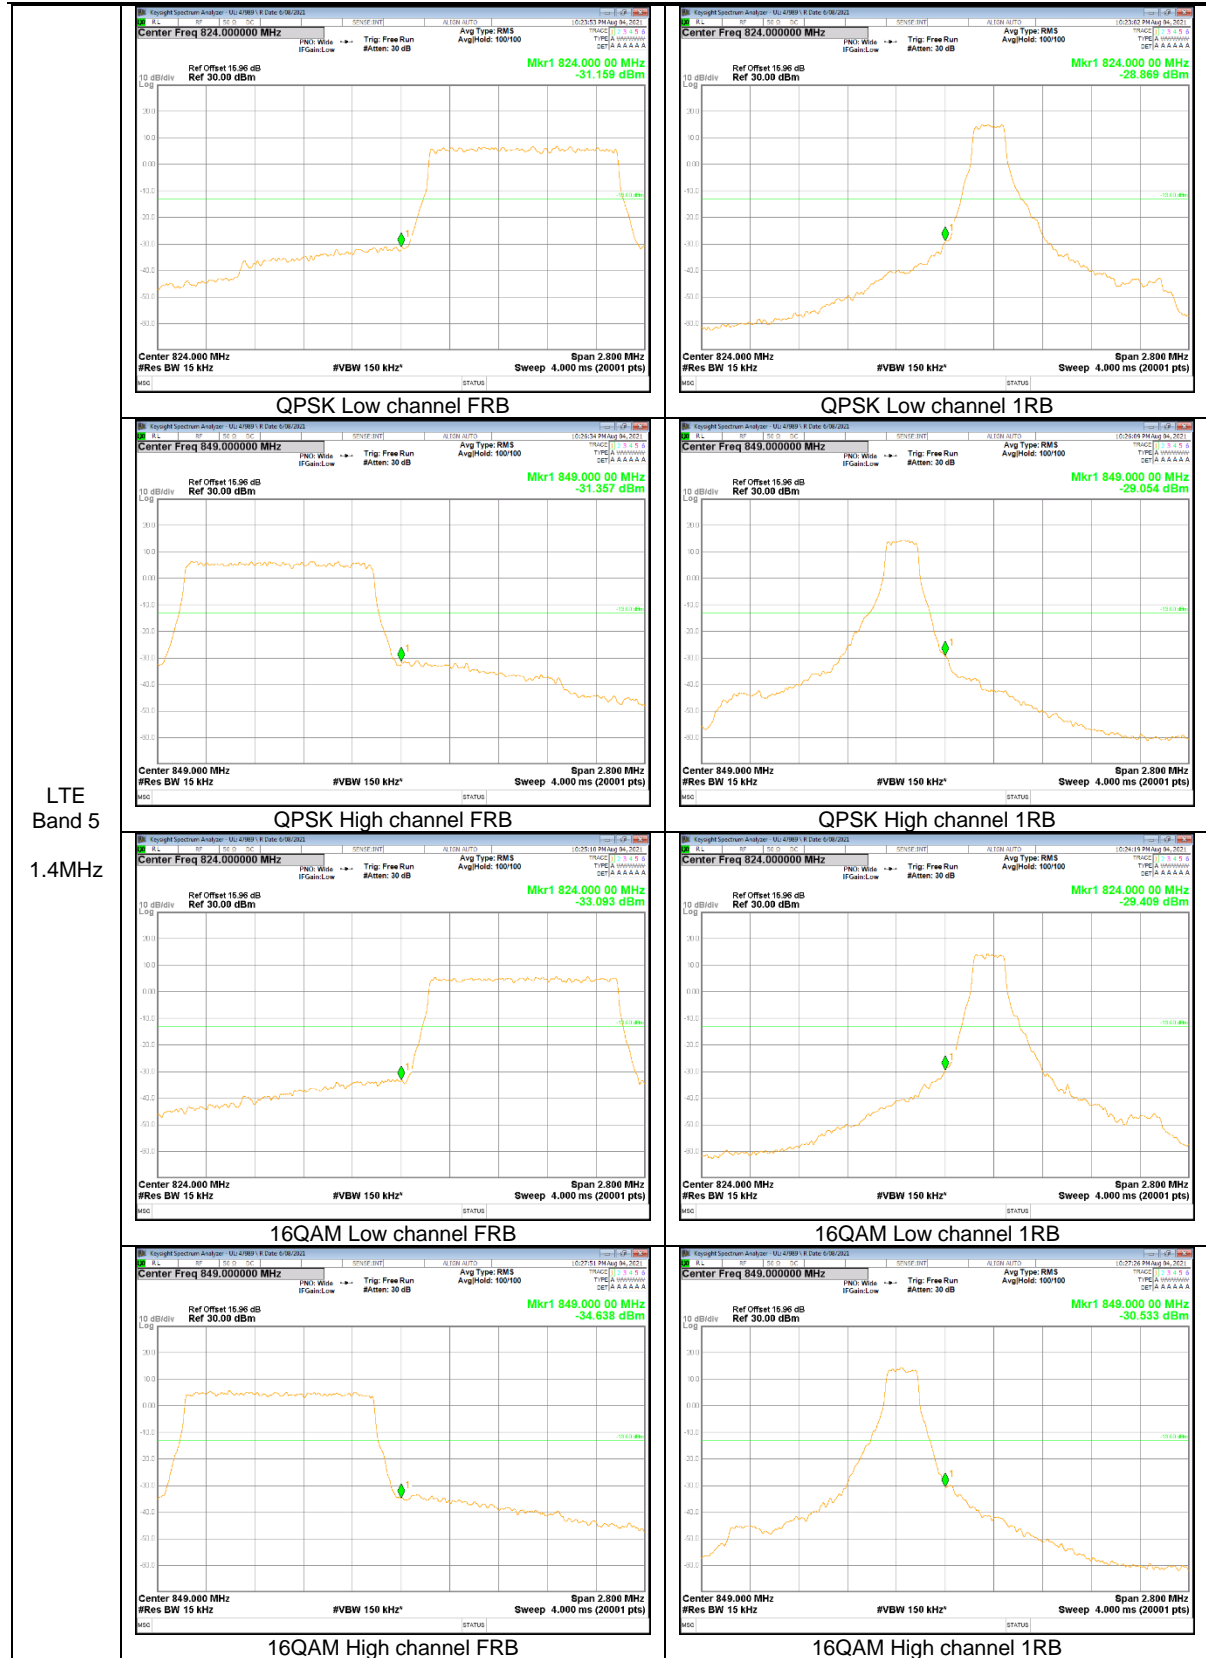

LTE
 Band 2
 3MHz

LTE
 Band 2
 1.4MHz

LTE Band 5

LTE
 Band 5
 1.4MHz

LTE Band 12

LTE
Band 12
10MHz

LTE Band 13

LTE
 Band 13
 10MHz

LTE
 Band 13
 10MHz

LTE
 Band 13
 5MHz

LTE Band 26 (Part 22)

LTE
Band 26
15MHz

LTE
 Band 26
 10MHz