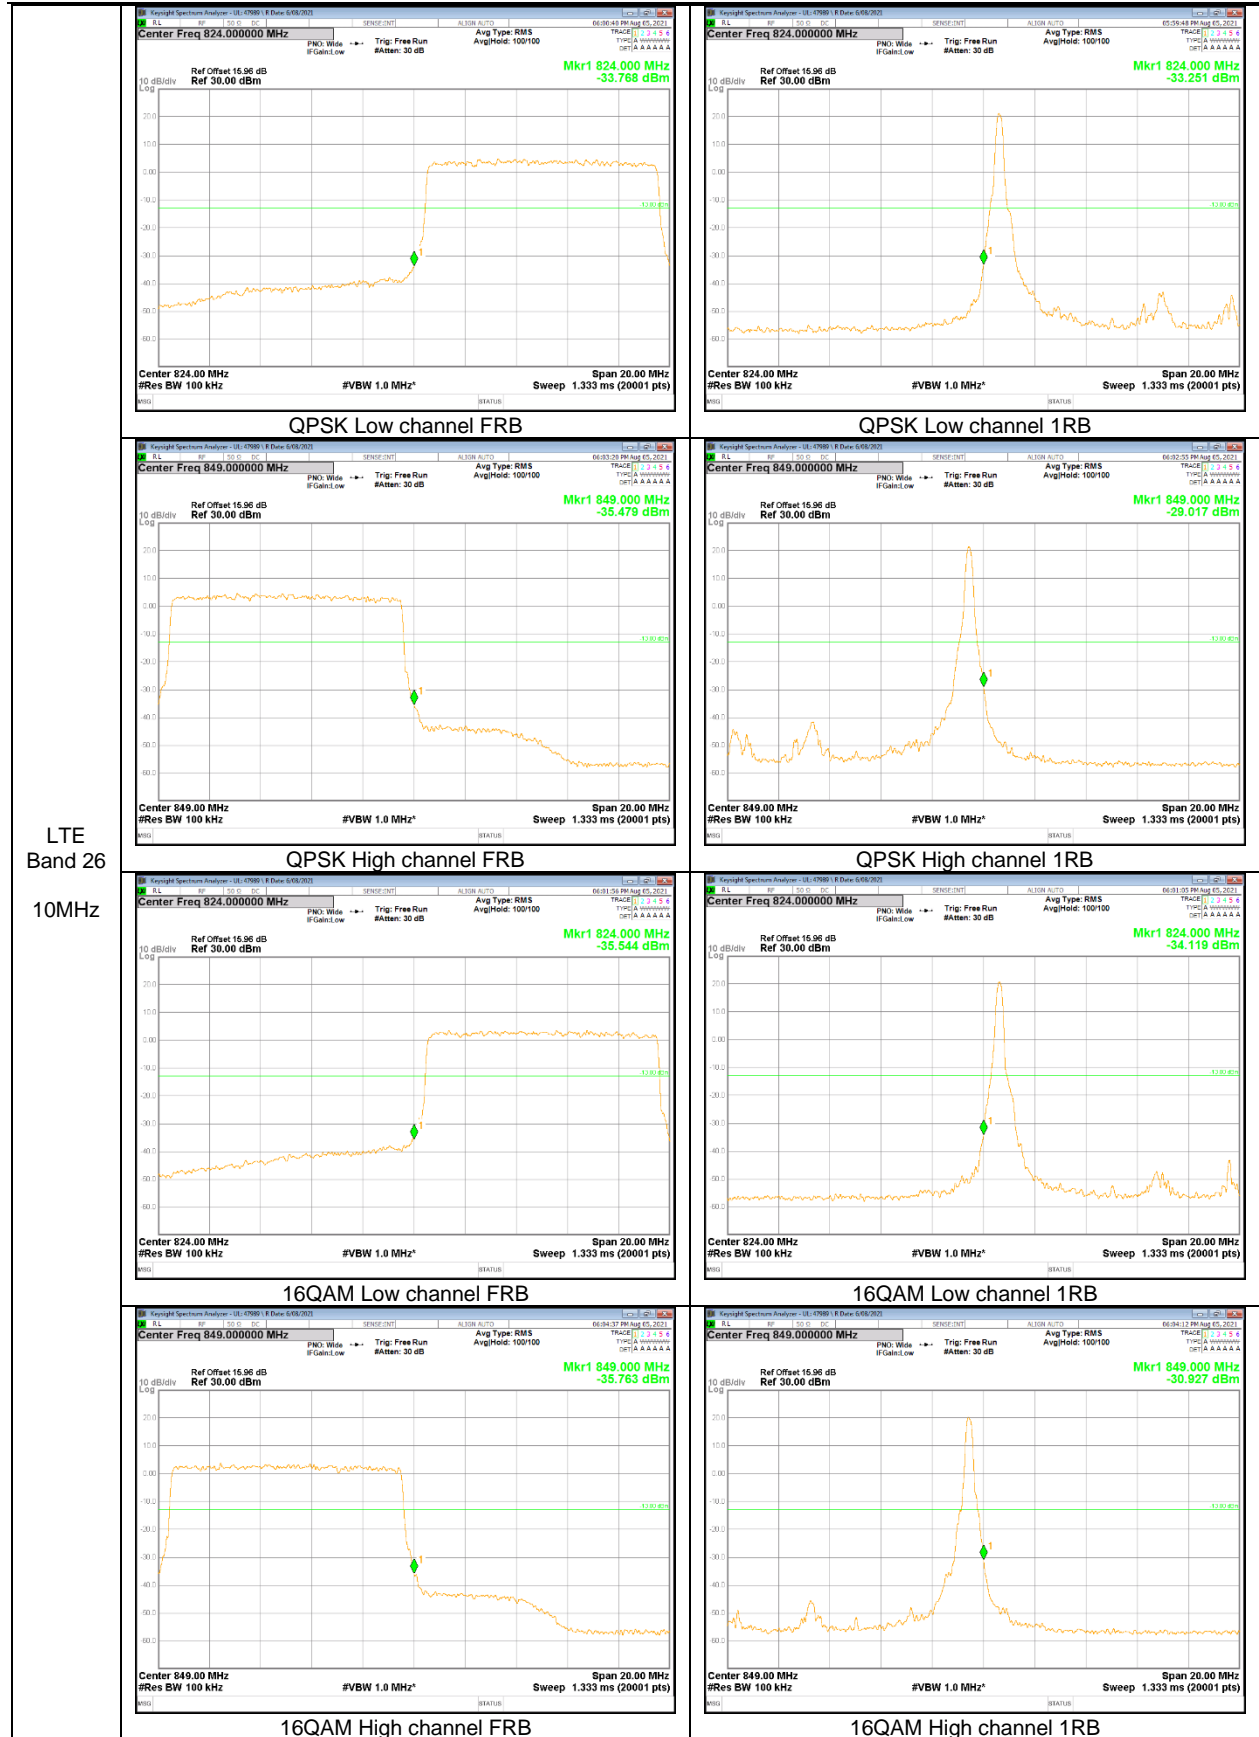

LTE
 Band 2
 3MHz

LTE
 Band 2
 1.4MHz

LTE Band 5

LTE
 Band 5
 1.4MHz

LTE Band 12

LTE
Band 12
10MHz

LTE Band 13

LTE
 Band 13
 10MHz

LTE
 Band 13
 10MHz

LTE
 Band 13
 5MHz

LTE Band 26 (Part 22)

LTE
Band 26
15MHz

LTE
 Band 26
 10MHz