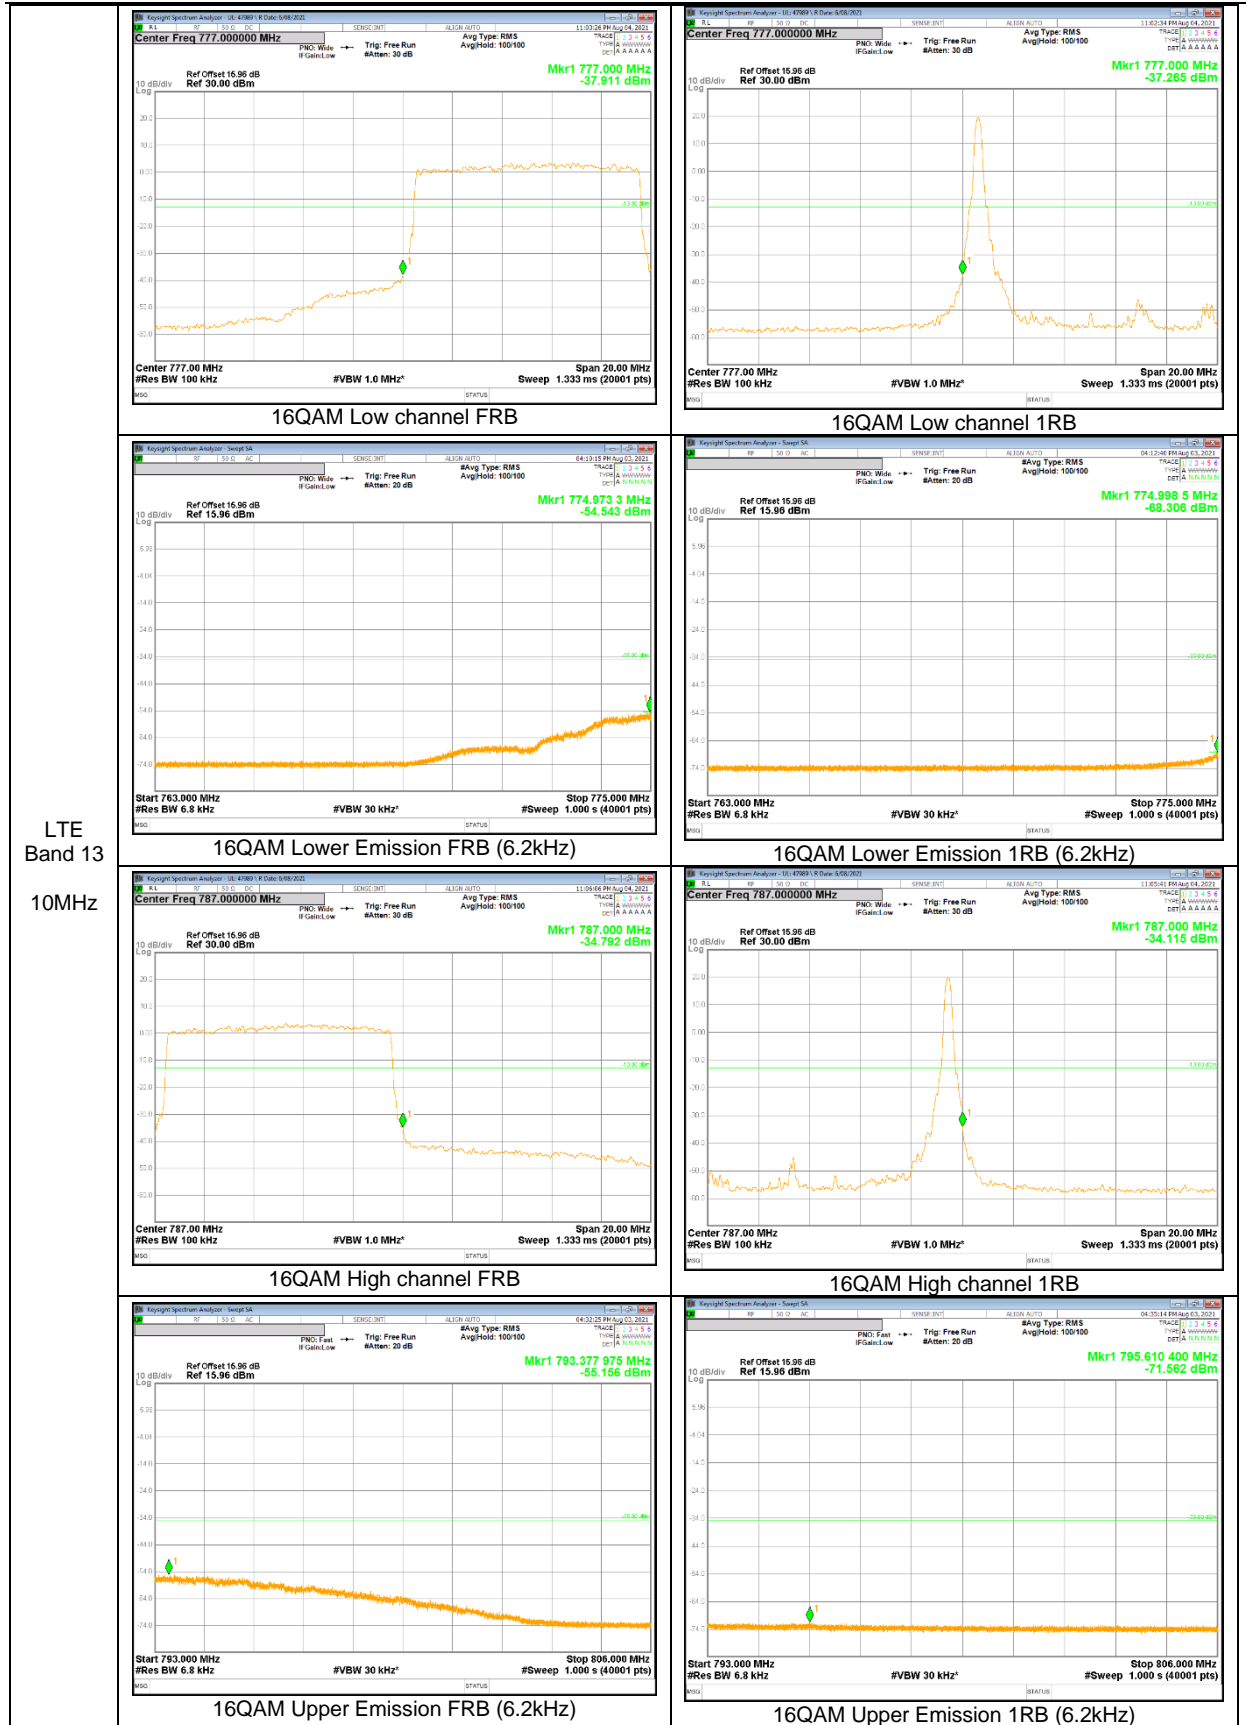

LTE
 Band 2
 3MHz

LTE
 Band 2
 1.4MHz

LTE Band 5

LTE
 Band 5
 1.4MHz

LTE Band 12

LTE
Band 12
10MHz

LTE Band 13

LTE
 Band 13
 10MHz

LTE
 Band 13
 10MHz

LTE
 Band 13
 5MHz

LTE Band 26 (Part 22)

LTE
Band 26
15MHz

LTE
 Band 26
 10MHz