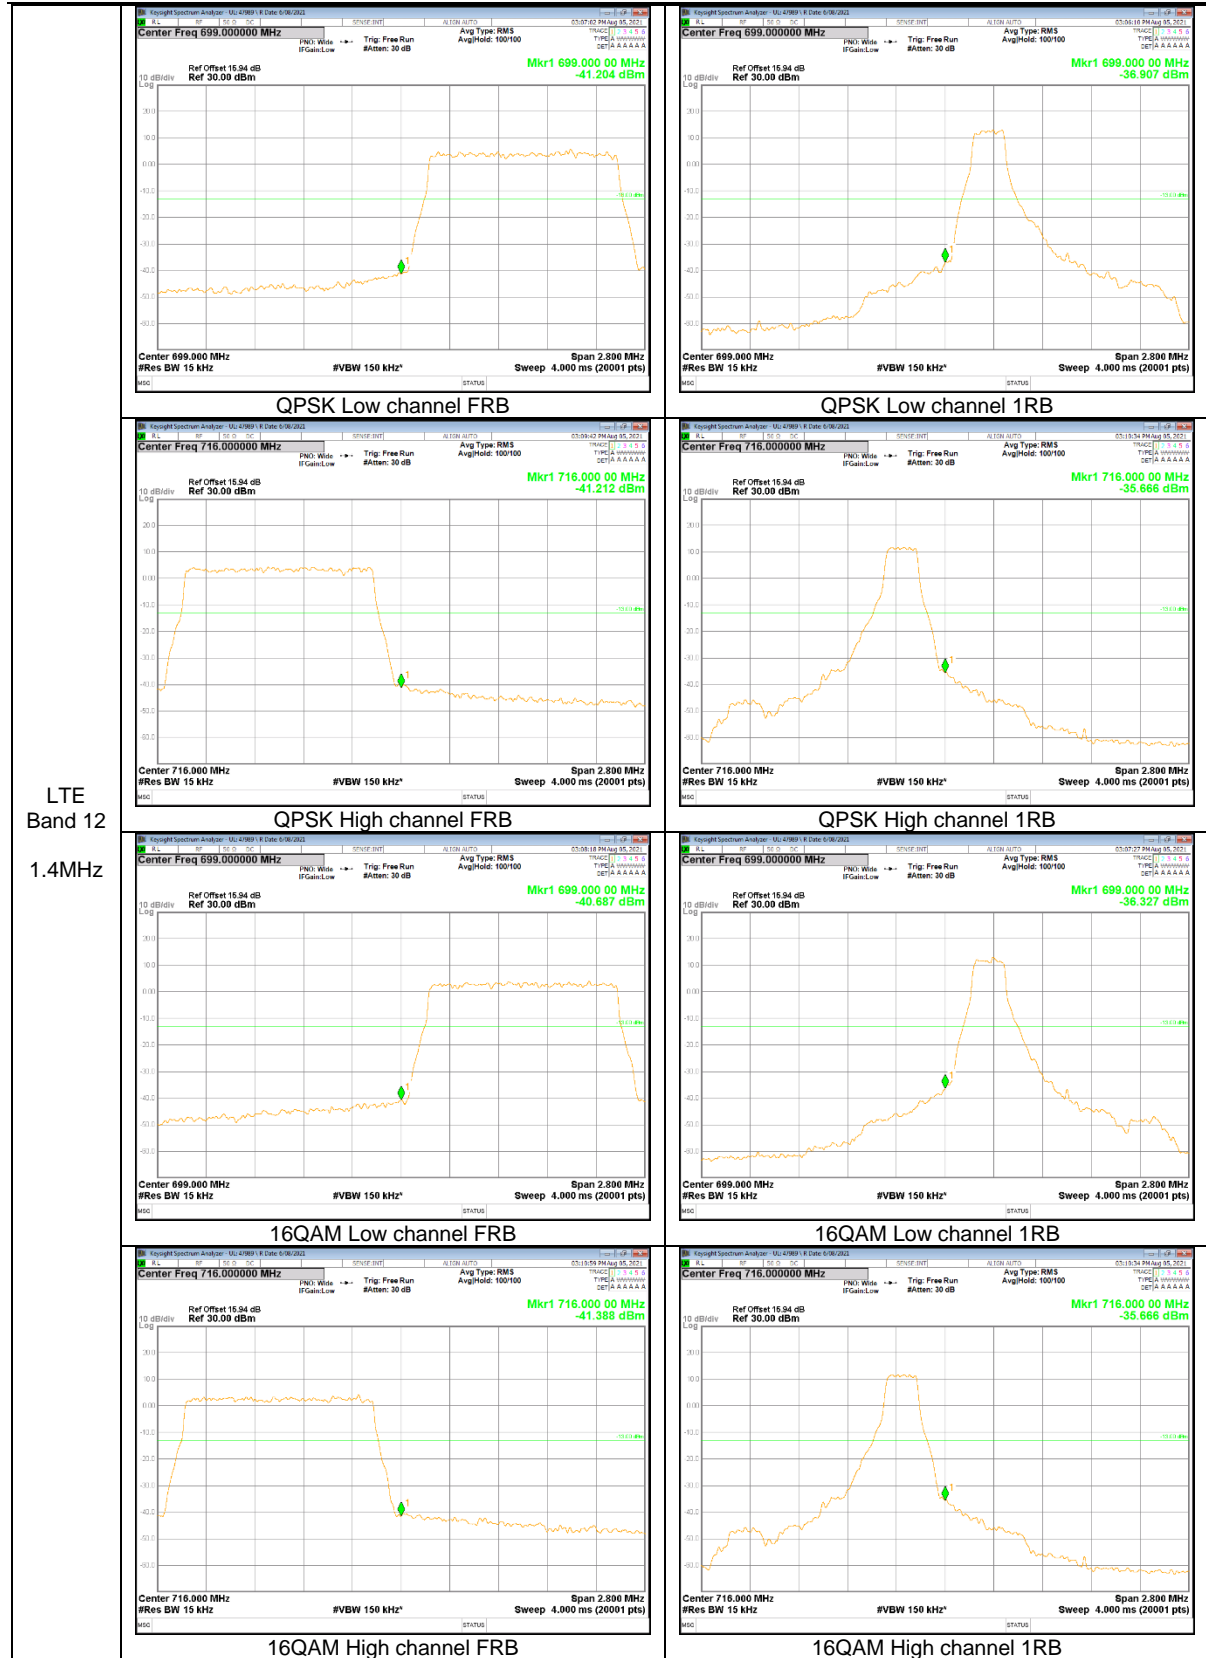

LTE
 Band 2
 3MHz

LTE
 Band 2
 1.4MHz

LTE Band 5

LTE
 Band 5
 1.4MHz

LTE Band 12

LTE
Band 12
10MHz

LTE Band 13

LTE
 Band 13
 10MHz

LTE
 Band 13
 10MHz

LTE
 Band 13
 5MHz

LTE Band 26 (Part 22)

LTE
Band 26
15MHz

LTE
 Band 26
 10MHz