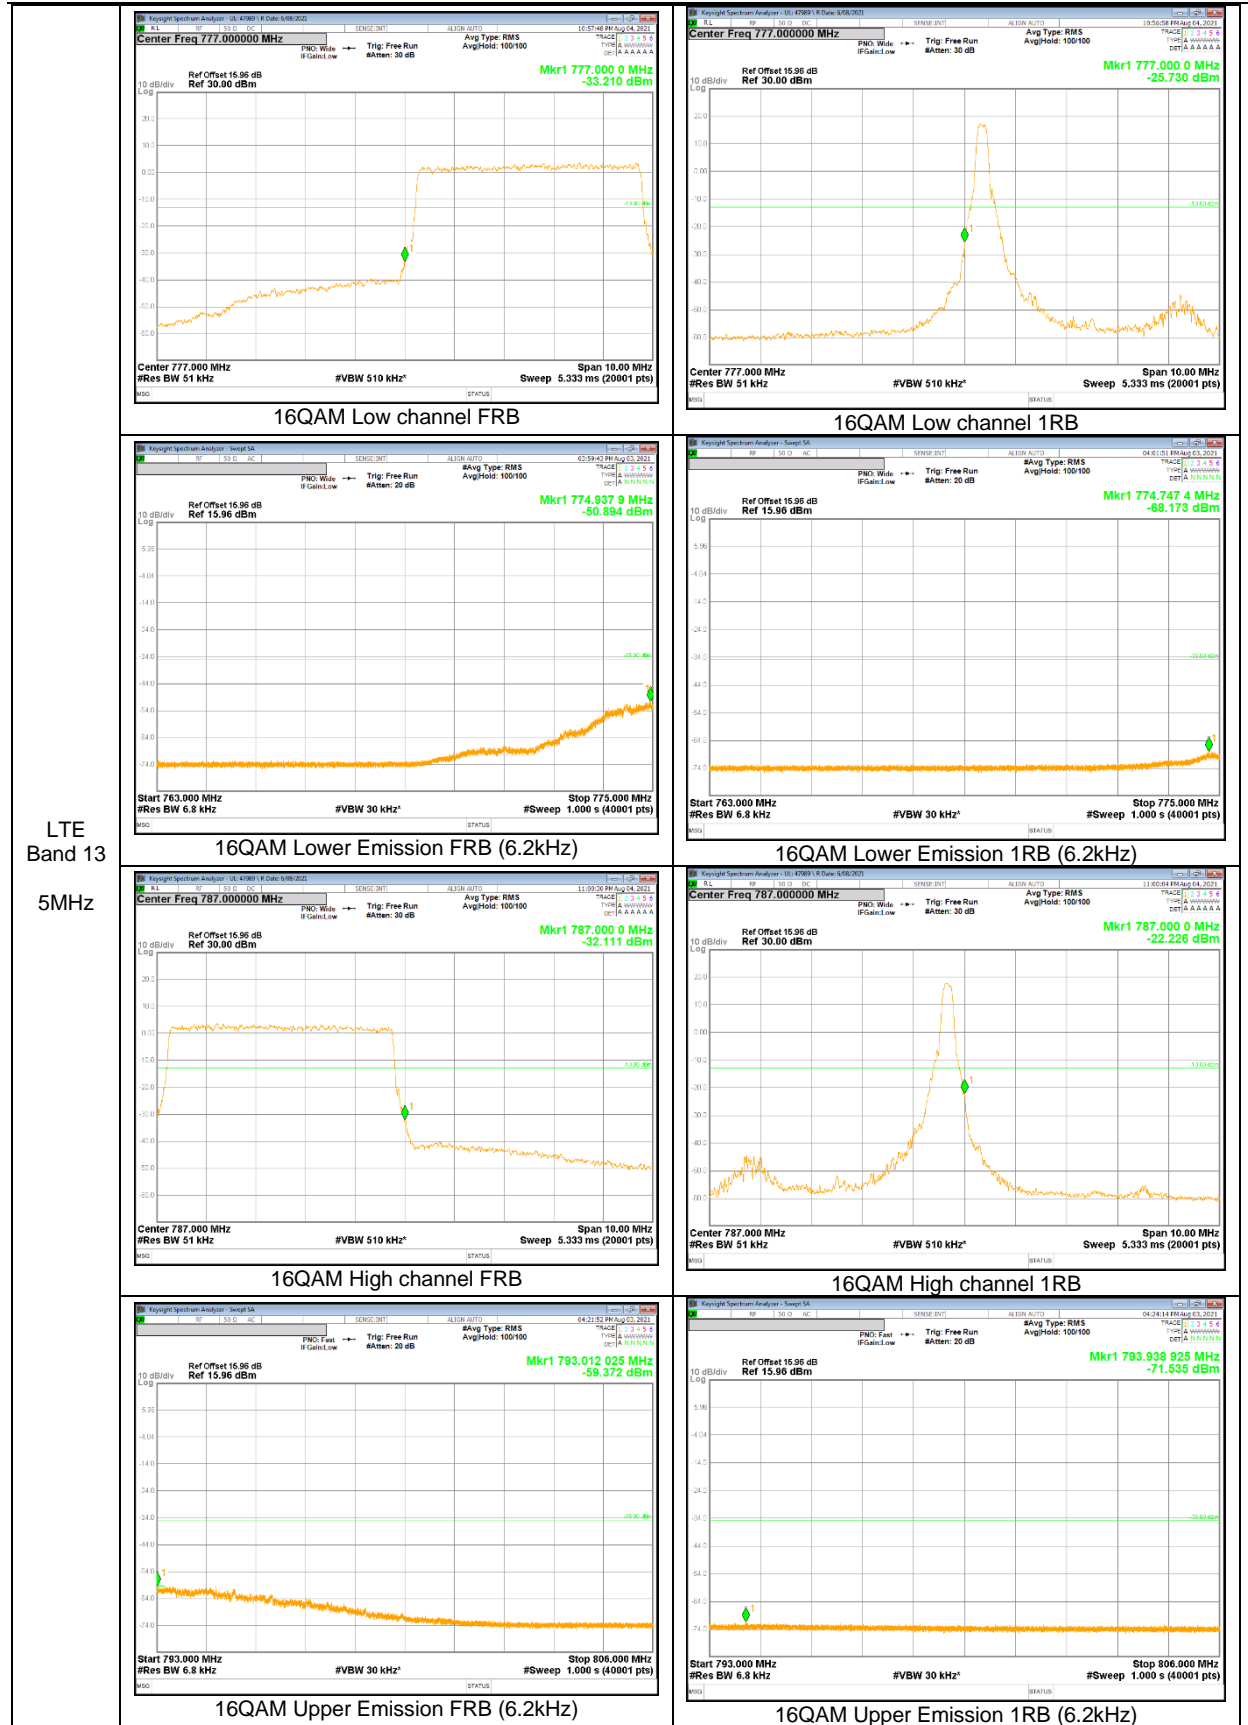

LTE
 Band 2
 3MHz

LTE
 Band 2
 1.4MHz

LTE Band 5

LTE
 Band 5
 1.4MHz

LTE Band 12

LTE
Band 12
10MHz

LTE Band 13

LTE
 Band 13
 10MHz

LTE
 Band 13
 10MHz

LTE
 Band 13
 5MHz

LTE Band 26 (Part 22)

LTE
Band 26
15MHz

LTE
 Band 26
 10MHz