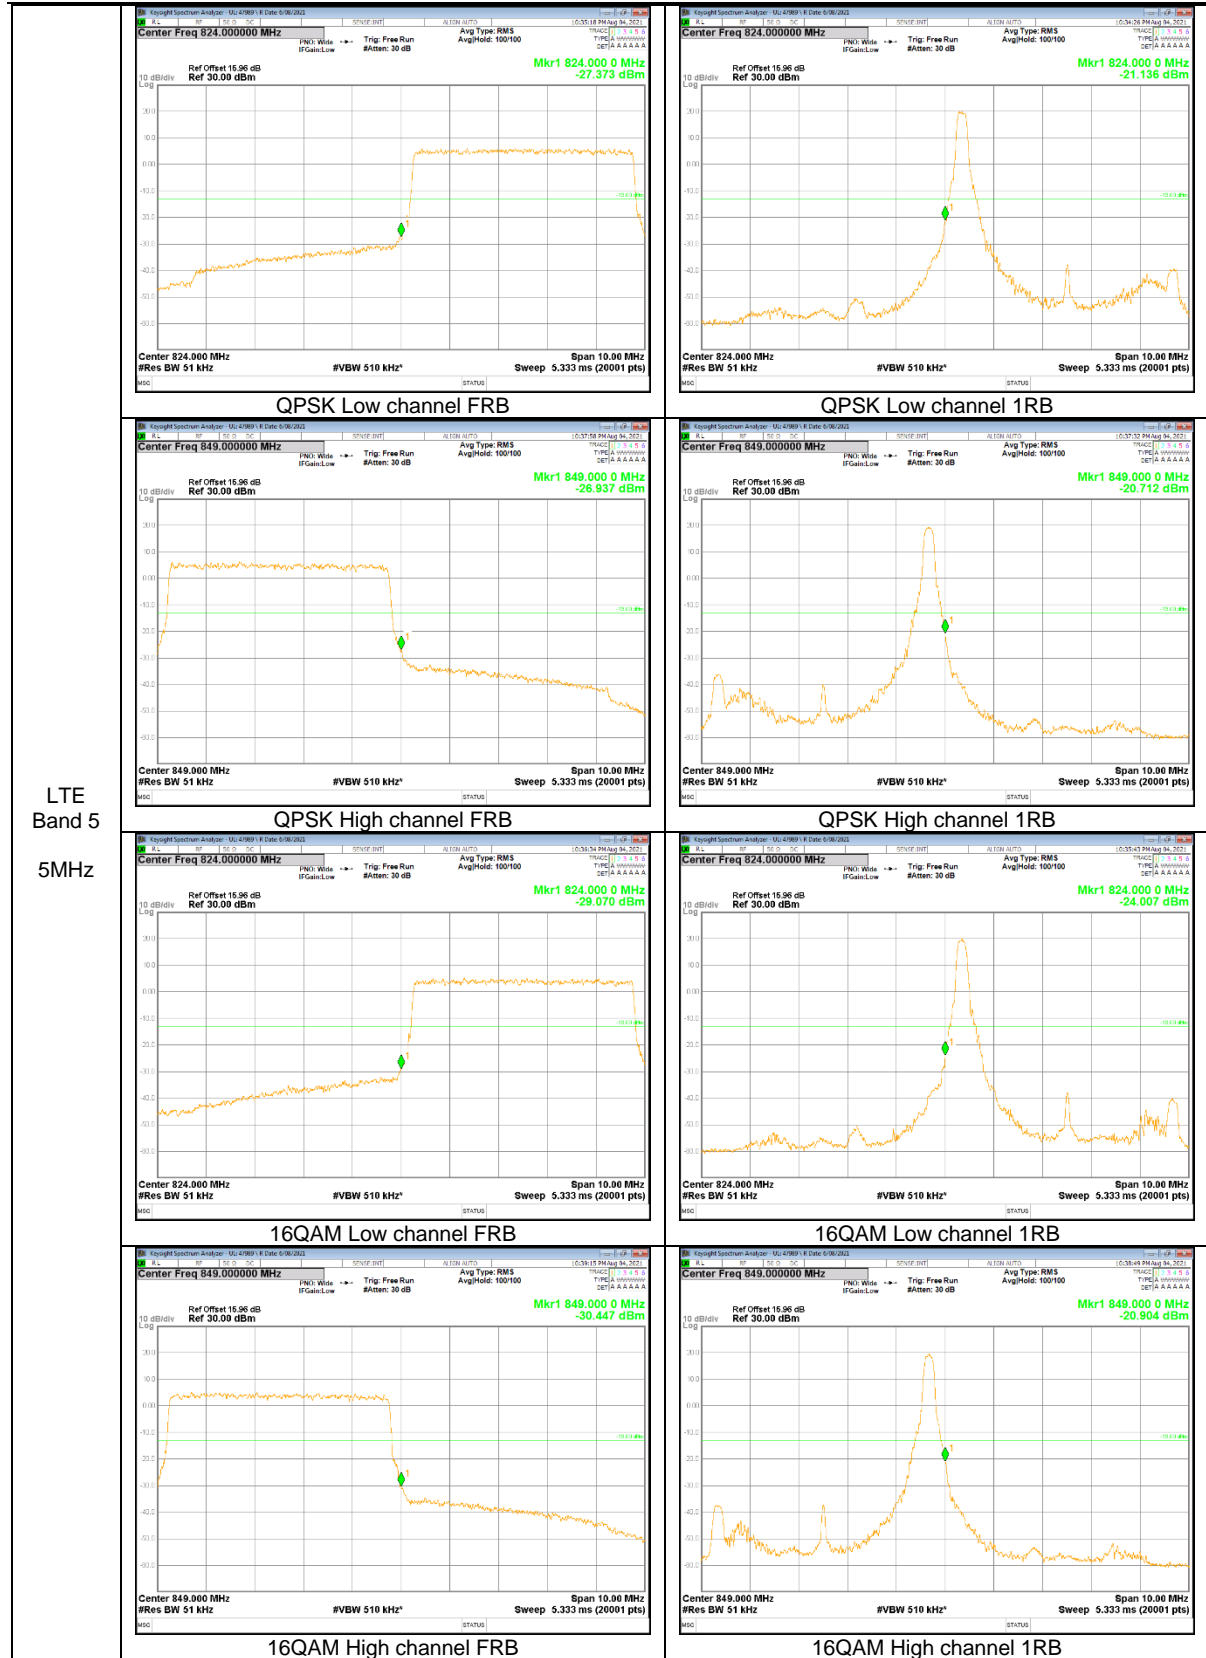

LTE
 Band 2
 3MHz

LTE
 Band 2
 1.4MHz

LTE Band 5

LTE
 Band 5
 1.4MHz

LTE Band 12

LTE
Band 12
10MHz

LTE Band 13

LTE
 Band 13
 10MHz

LTE
 Band 13
 10MHz

LTE
 Band 13
 5MHz

LTE Band 26 (Part 22)

LTE
Band 26
15MHz

LTE
 Band 26
 10MHz