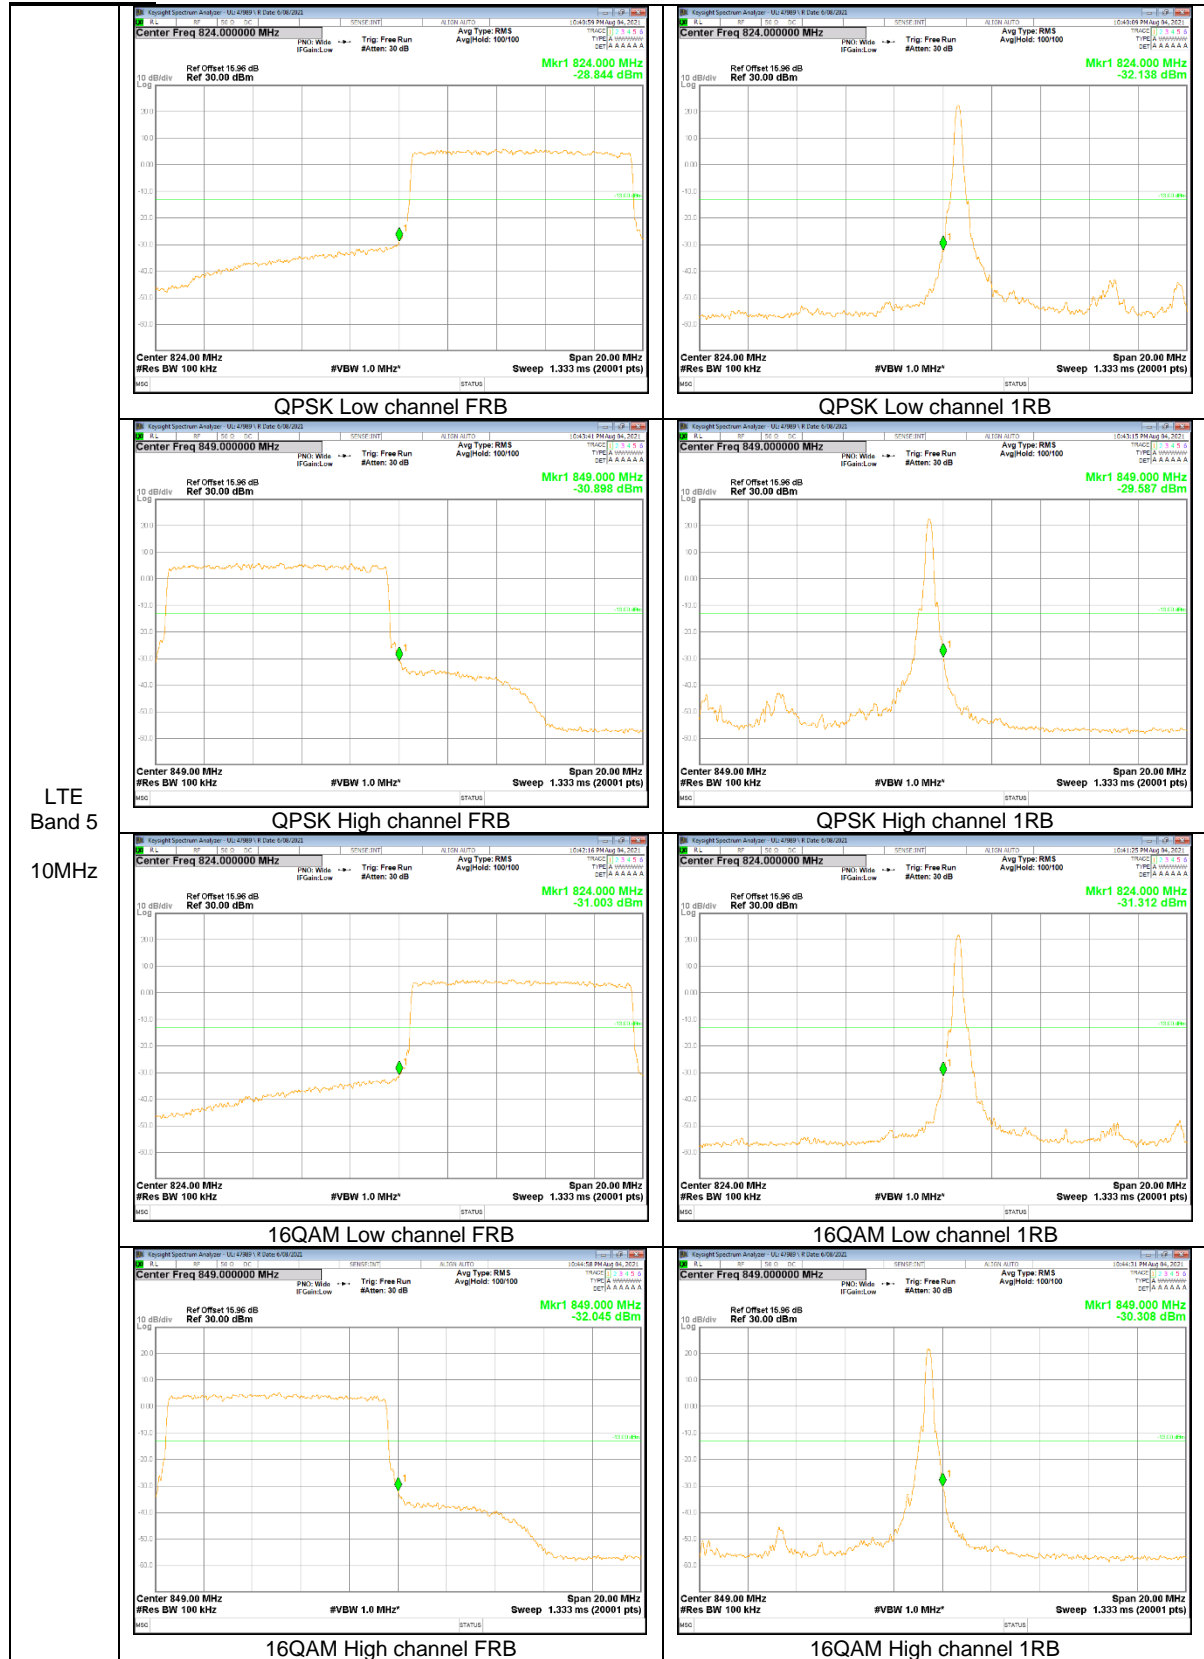

LTE
 Band 2
 3MHz

LTE
 Band 2
 1.4MHz

LTE Band 5

LTE
 Band 5
 1.4MHz

LTE Band 12

LTE
Band 12
10MHz

LTE Band 13

LTE
 Band 13
 10MHz

LTE
 Band 13
 10MHz

LTE
 Band 13
 5MHz

LTE Band 26 (Part 22)

LTE
Band 26
15MHz

LTE
 Band 26
 10MHz