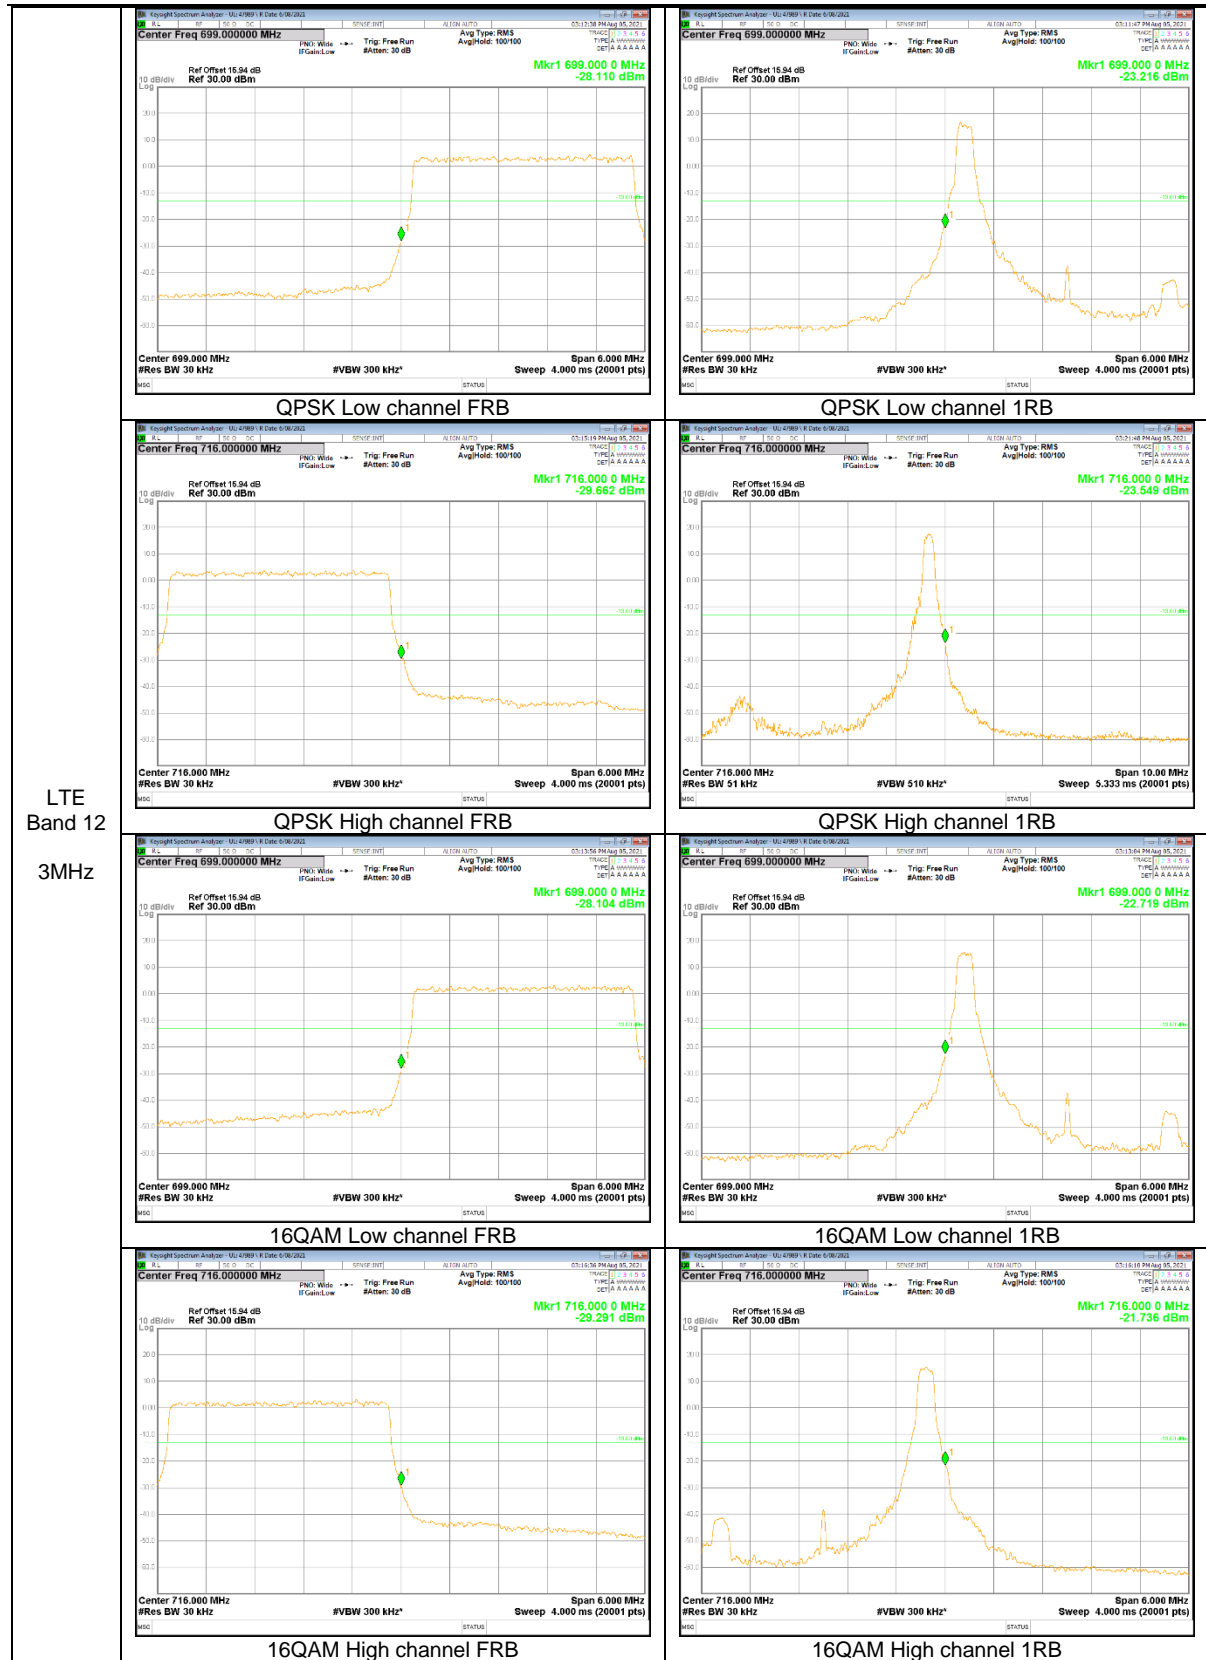

LTE
 Band 2
 3MHz

LTE
 Band 2
 1.4MHz

LTE Band 5

LTE
 Band 5
 1.4MHz

LTE Band 12

LTE
Band 12
10MHz

LTE Band 13

LTE
 Band 13
 10MHz

LTE
 Band 13
 10MHz

LTE
 Band 13
 5MHz

LTE Band 26 (Part 22)

LTE
Band 26
15MHz

LTE
 Band 26
 10MHz