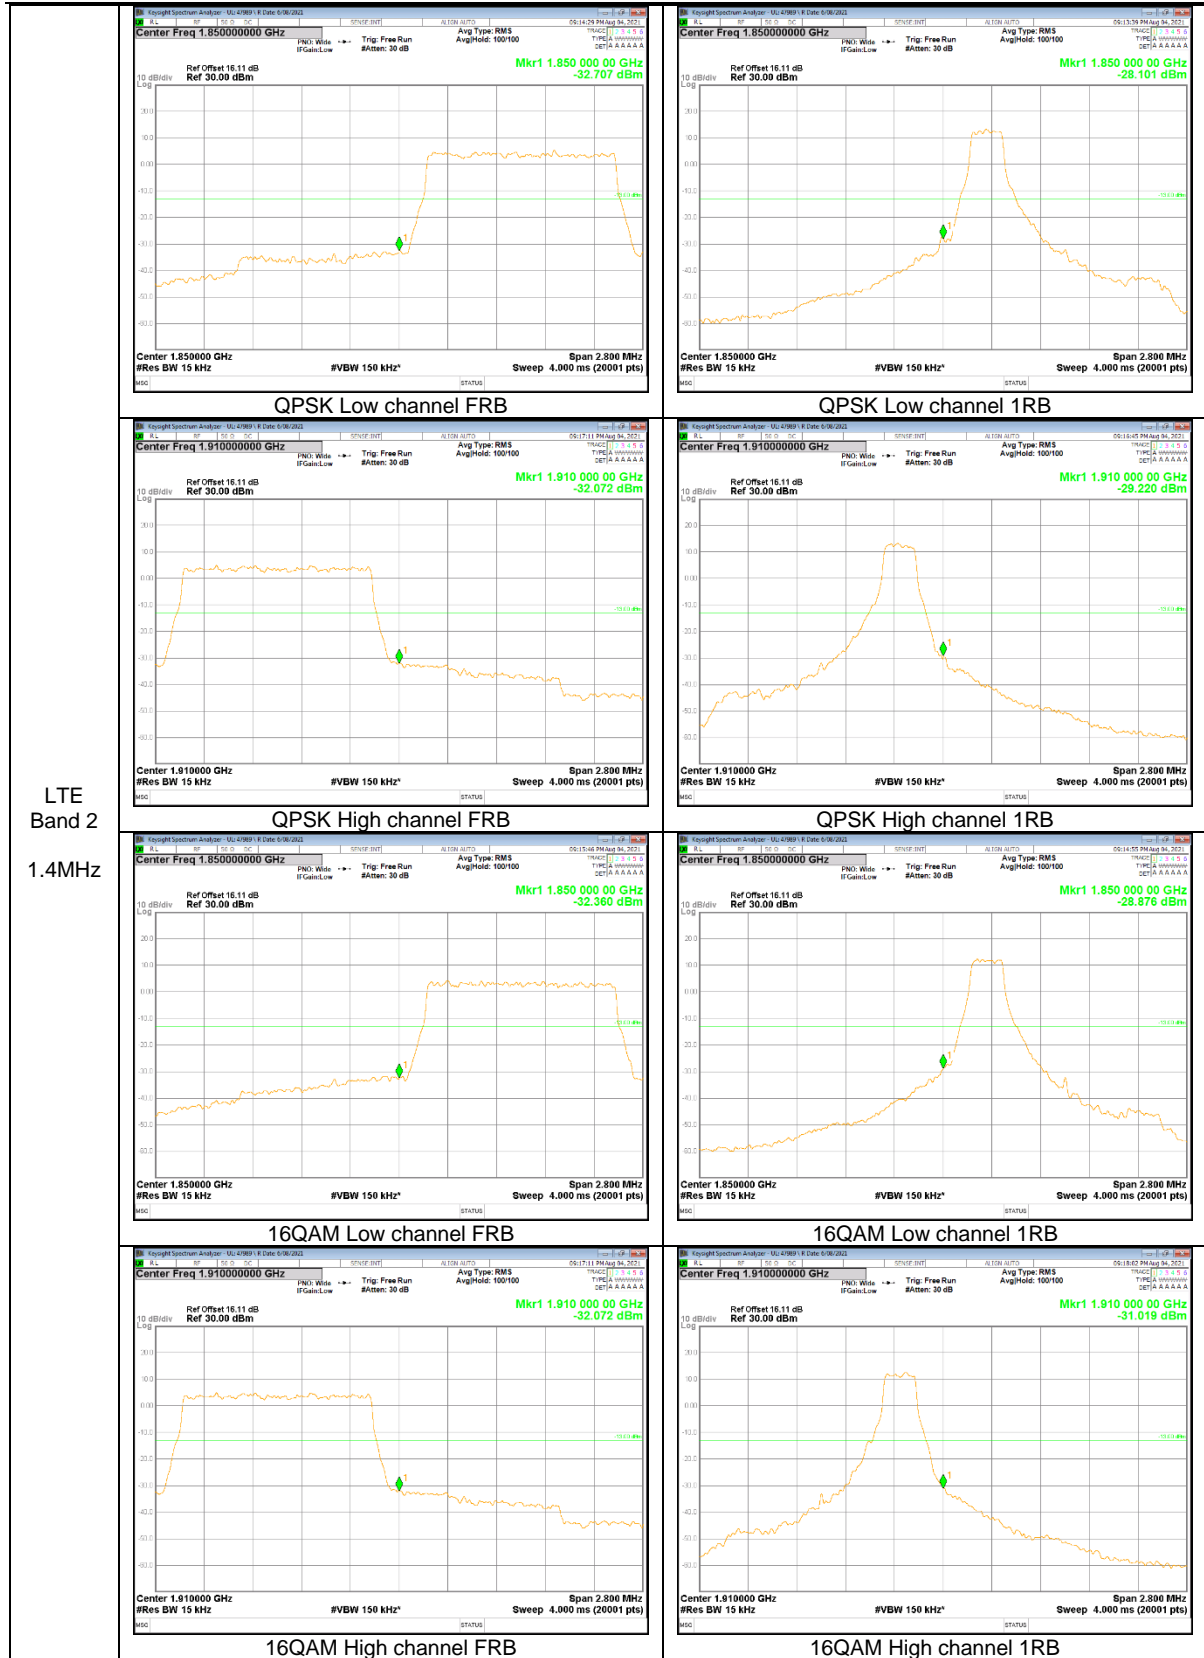

LTE
 Band 2
 3MHz

LTE
 Band 2
 1.4MHz

LTE Band 5

LTE
 Band 5
 1.4MHz

LTE Band 12

LTE
Band 12
10MHz

LTE Band 13

LTE
 Band 13
 10MHz

LTE
 Band 13
 10MHz

LTE
 Band 13
 5MHz

LTE Band 26 (Part 22)

LTE
Band 26
15MHz

LTE
 Band 26
 10MHz