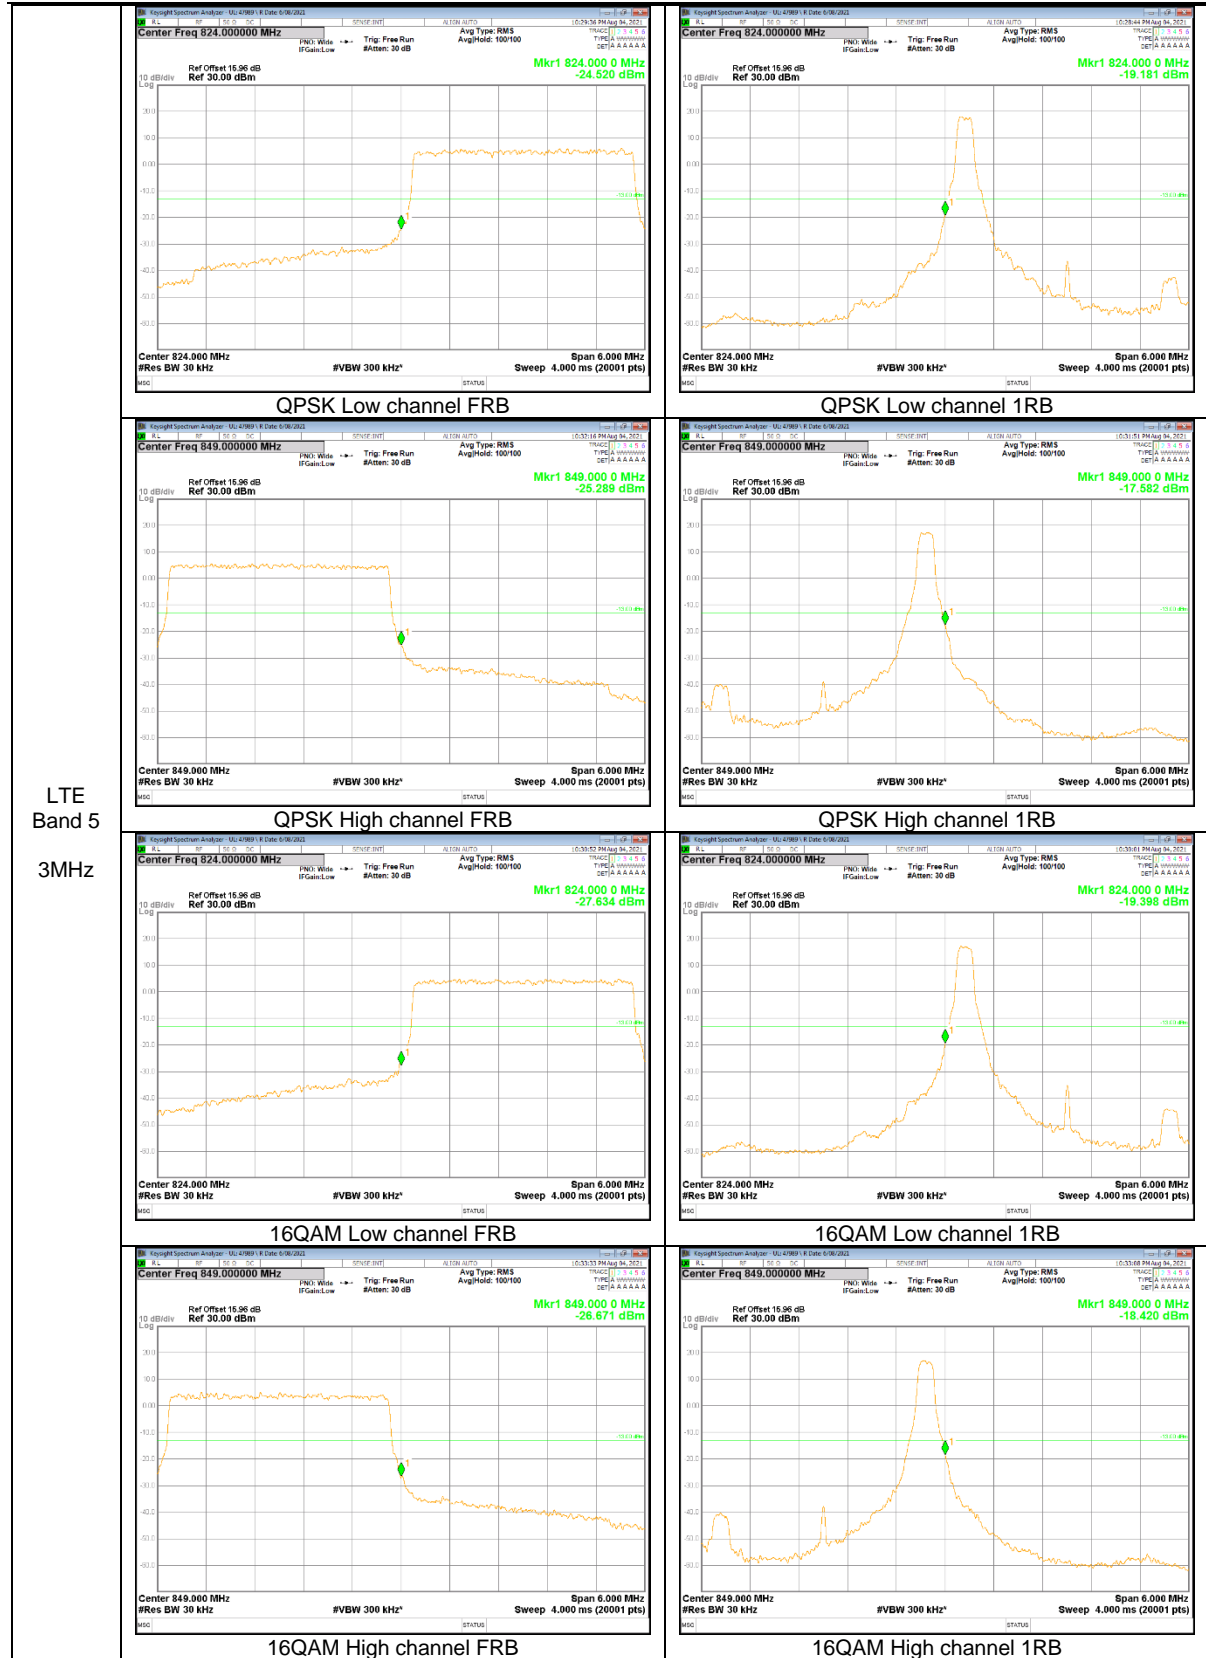

LTE
 Band 2
 3MHz

LTE
 Band 2
 1.4MHz

LTE Band 5

LTE
 Band 5
 1.4MHz

LTE Band 12

LTE
Band 12
10MHz

LTE Band 13

LTE
 Band 13
 10MHz

LTE
 Band 13
 10MHz

LTE
 Band 13
 5MHz

LTE Band 26 (Part 22)

LTE
Band 26
15MHz

LTE
 Band 26
 10MHz