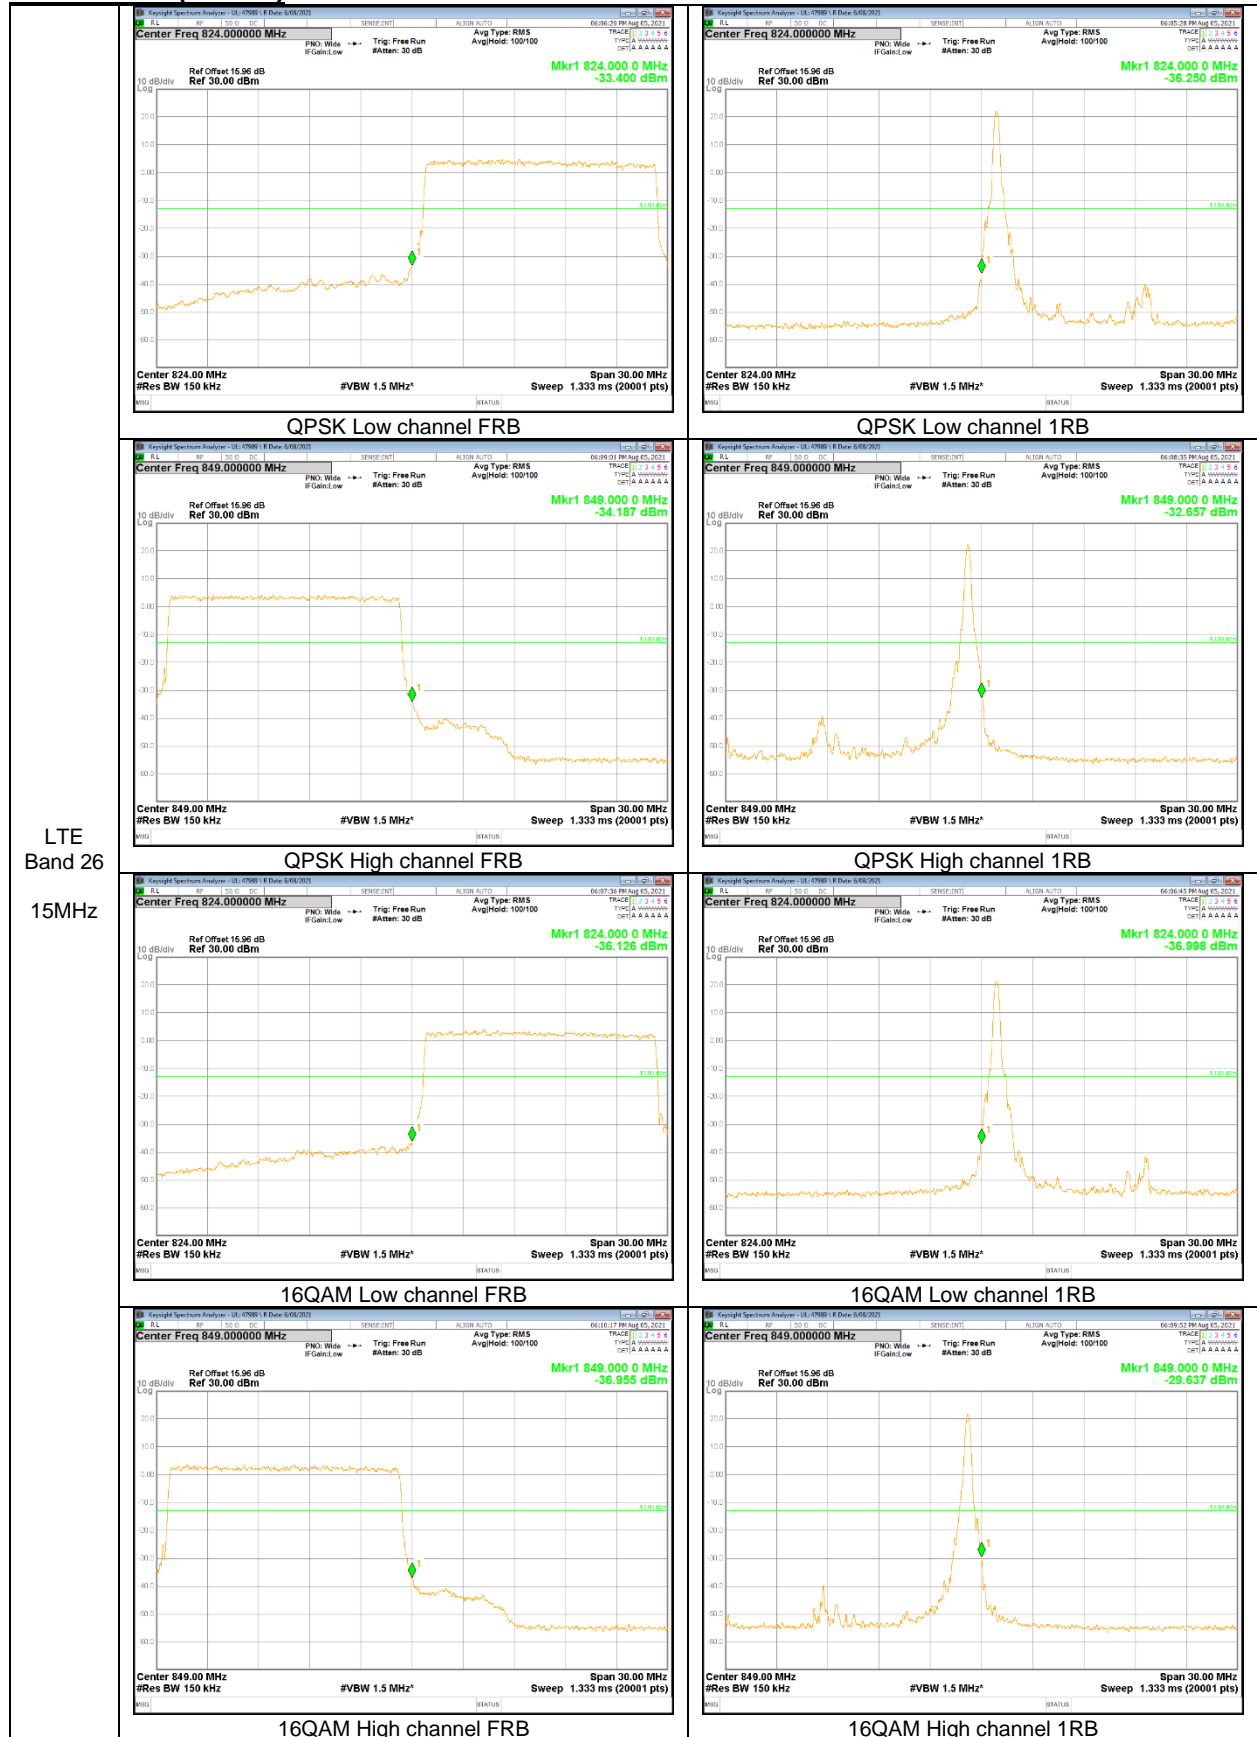

LTE
 Band 2
 3MHz

LTE
 Band 2
 1.4MHz

LTE Band 5

LTE
 Band 5
 1.4MHz

LTE Band 12

LTE
Band 12
10MHz

LTE Band 13

LTE
 Band 13
 10MHz

LTE
 Band 13
 10MHz

LTE
 Band 13
 5MHz

LTE Band 26 (Part 22)

LTE
Band 26
15MHz

LTE
 Band 26
 10MHz