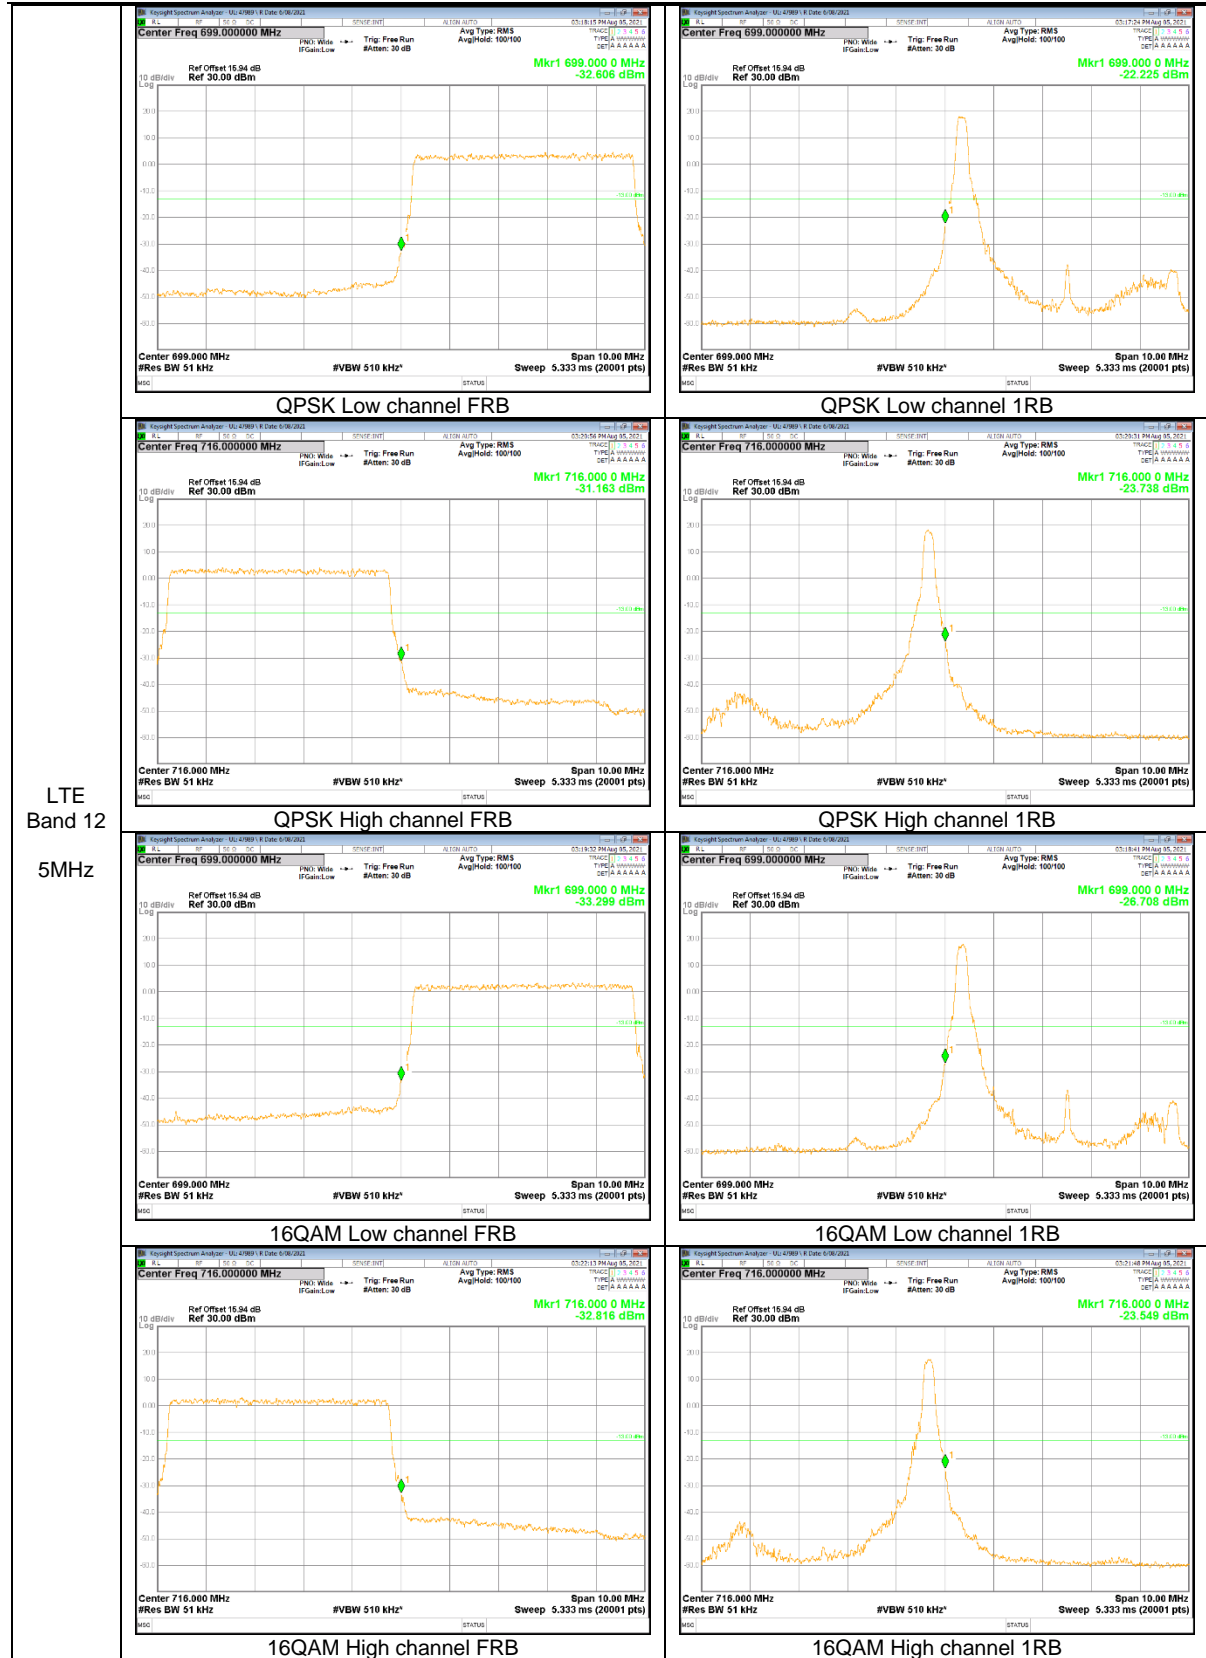

LTE
 Band 2
 3MHz

LTE
 Band 2
 1.4MHz

LTE Band 5

LTE
 Band 5
 1.4MHz

LTE Band 12

LTE
Band 12
10MHz

LTE Band 13

LTE
 Band 13
 10MHz

LTE
 Band 13
 10MHz

LTE
 Band 13
 5MHz

LTE Band 26 (Part 22)

LTE
Band 26
15MHz

LTE
 Band 26
 10MHz