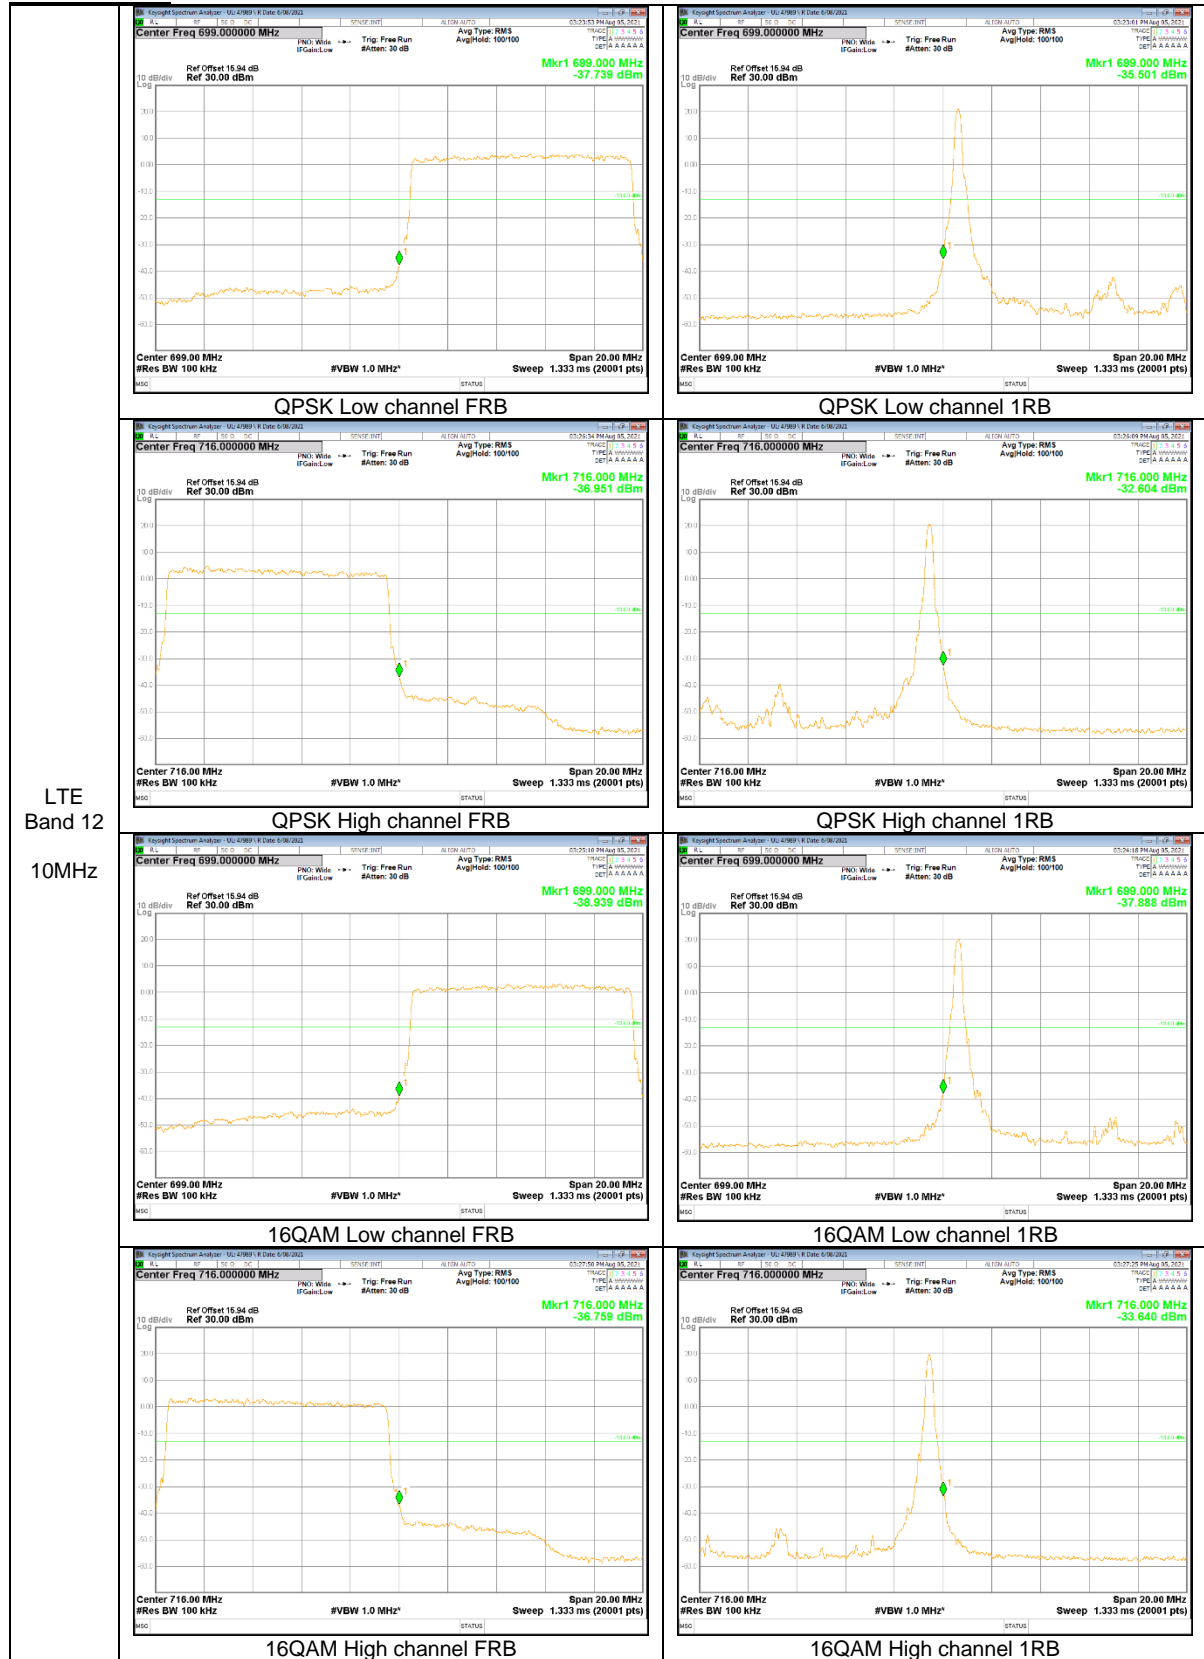

LTE
 Band 2
 3MHz

LTE
 Band 2
 1.4MHz

LTE Band 5

LTE
 Band 5
 1.4MHz

LTE Band 12

LTE
Band 12
10MHz

LTE Band 13

LTE
 Band 13
 10MHz

LTE
 Band 13
 10MHz

LTE
 Band 13
 5MHz

LTE Band 26 (Part 22)

LTE
Band 26
15MHz

LTE
 Band 26
 10MHz