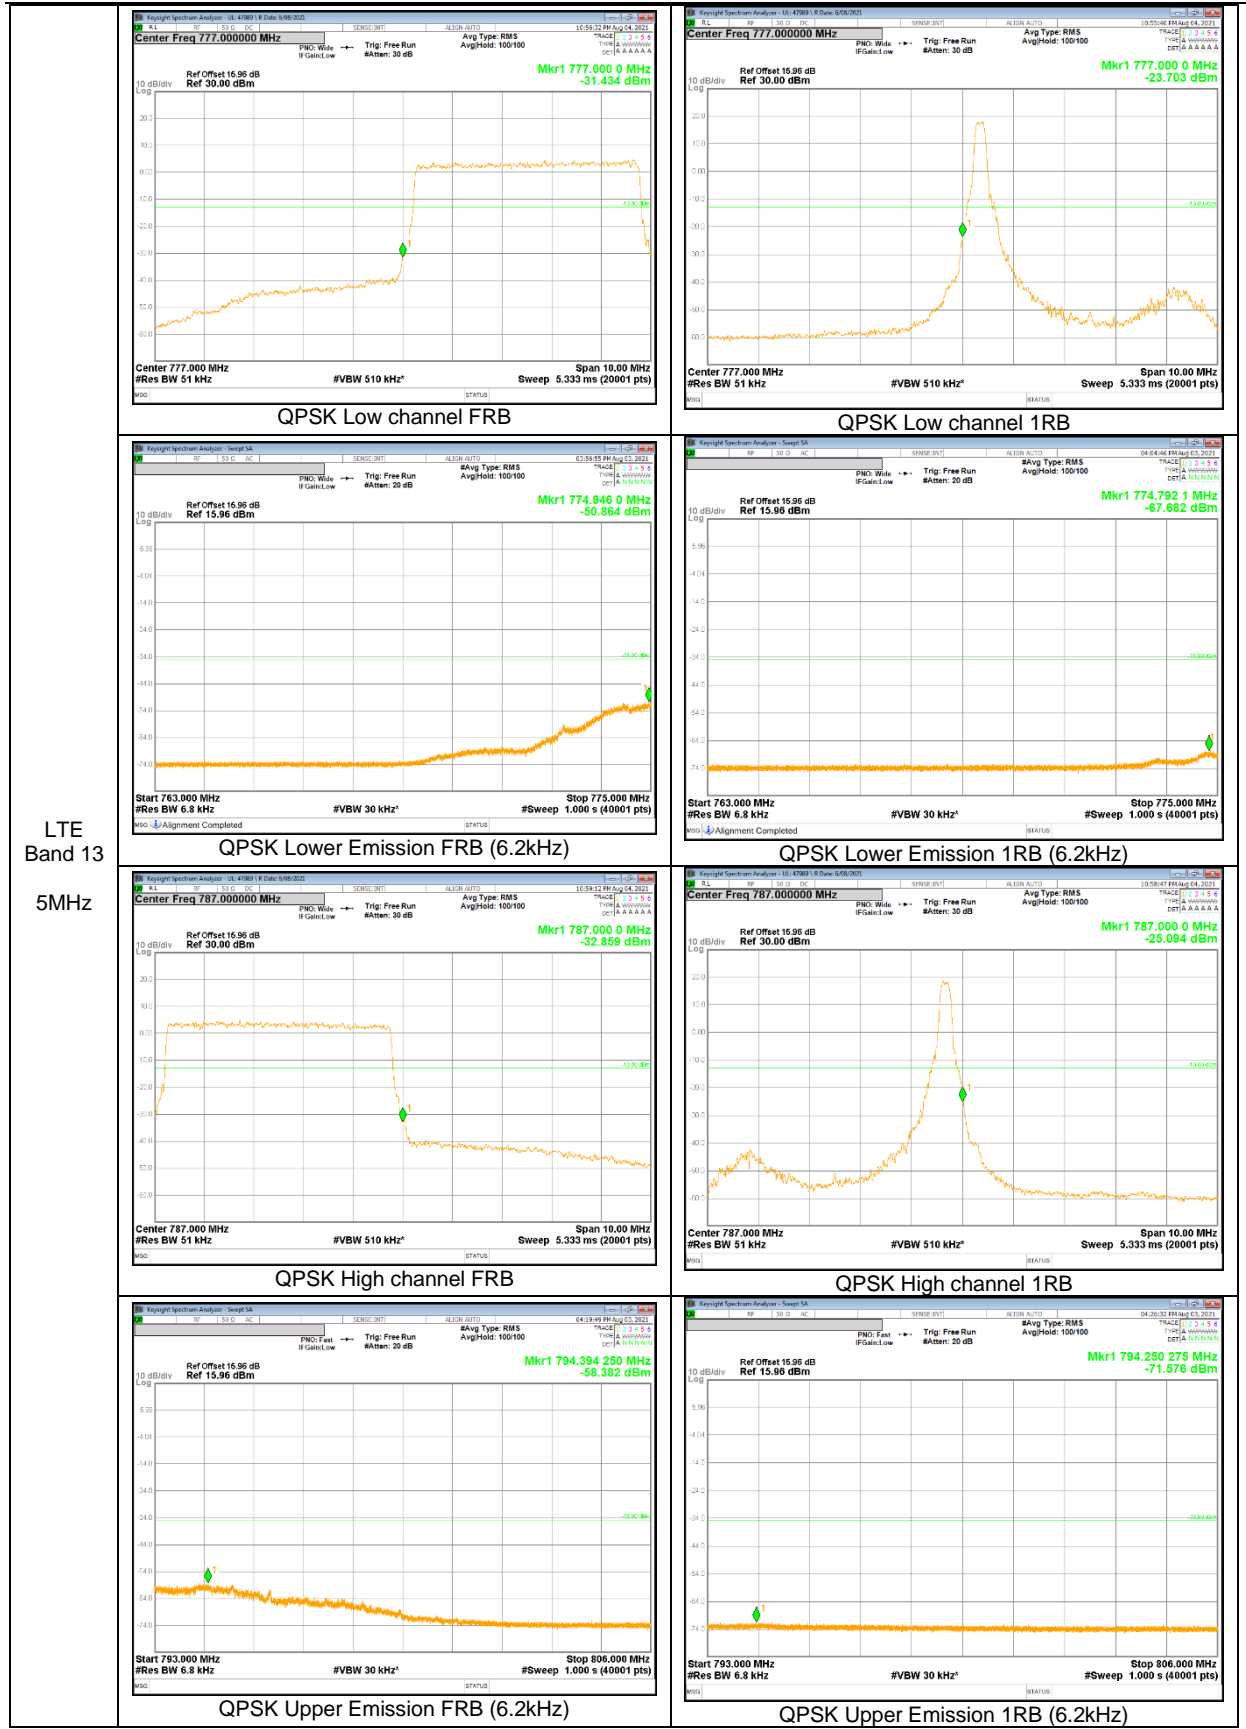

LTE
 Band 2
 3MHz

LTE
 Band 2
 1.4MHz

LTE Band 5

LTE
 Band 5
 1.4MHz

LTE Band 12

LTE
Band 12
10MHz

LTE Band 13

LTE
 Band 13
 10MHz

LTE
 Band 13
 10MHz

LTE
 Band 13
 5MHz

LTE Band 26 (Part 22)

LTE
Band 26
15MHz

LTE
 Band 26
 10MHz