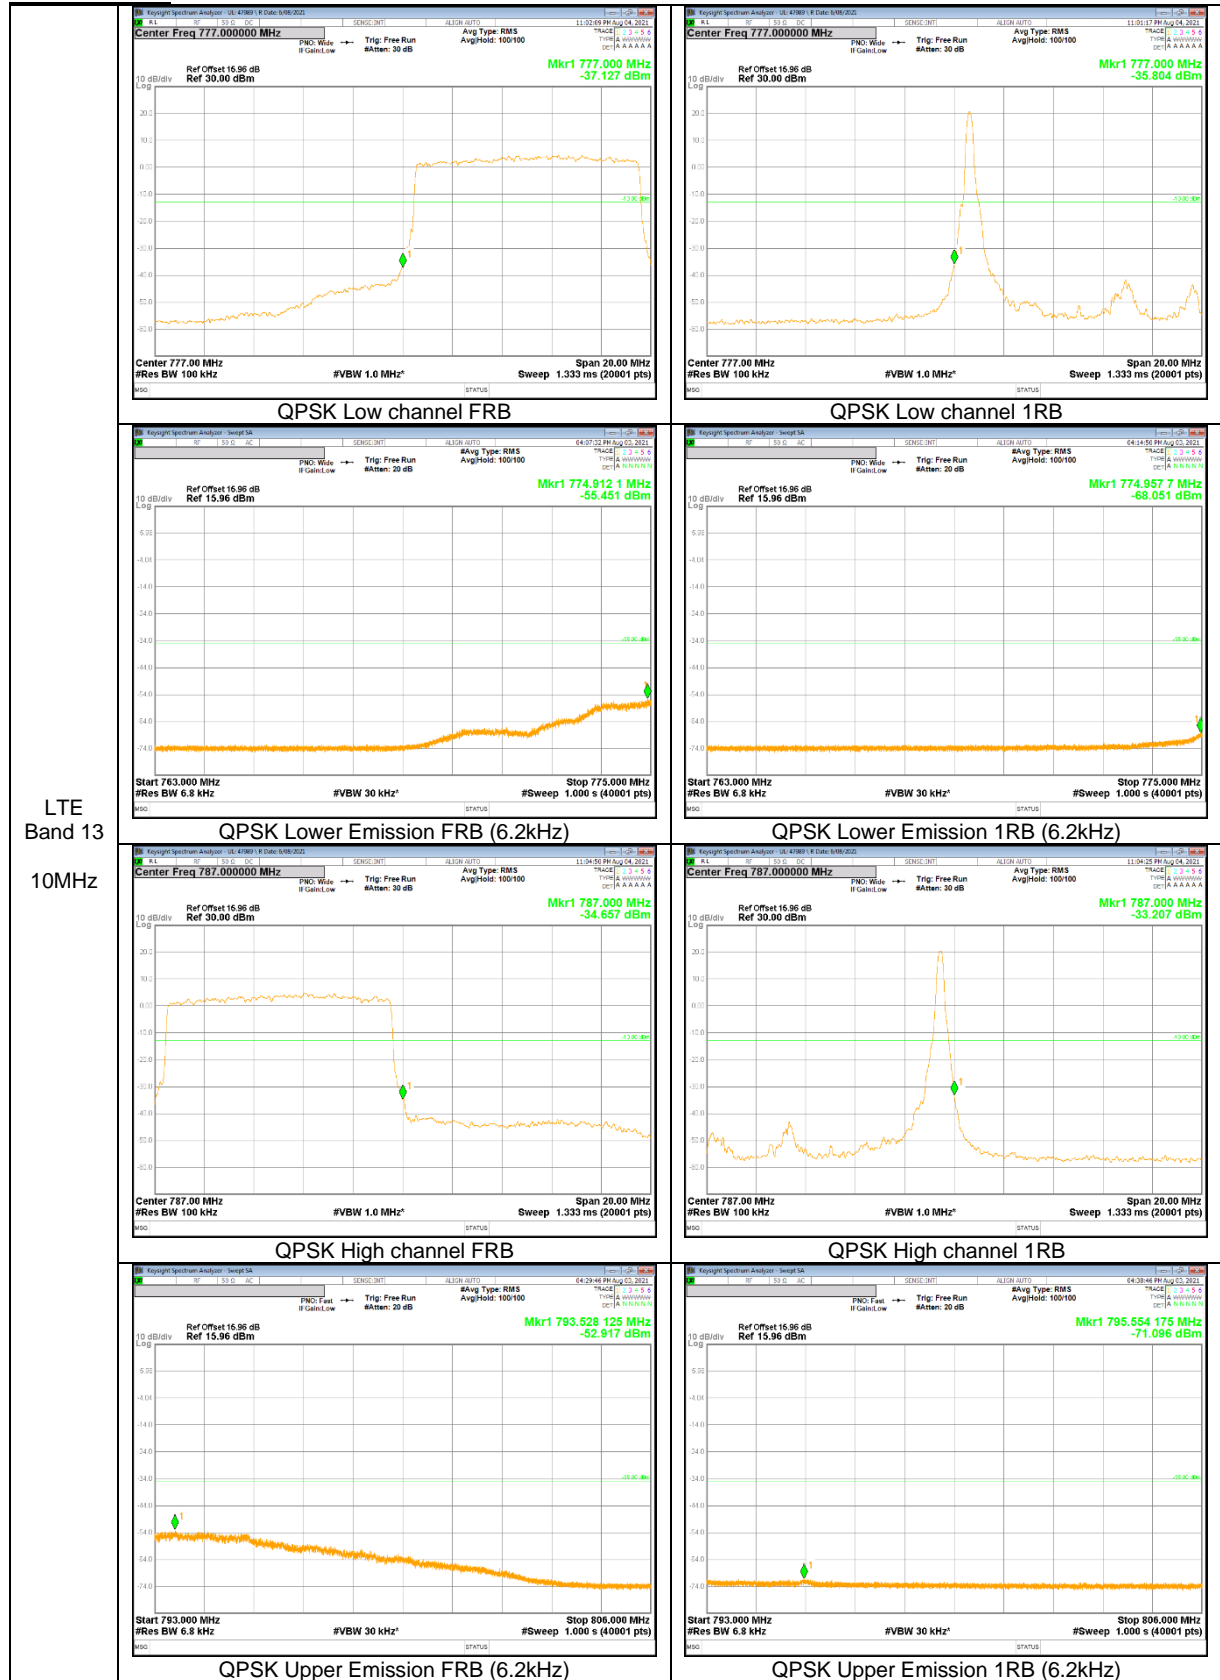

LTE
 Band 2
 3MHz

LTE
 Band 2
 1.4MHz

LTE Band 5

LTE
 Band 5
 1.4MHz

LTE Band 12

LTE
Band 12
10MHz

LTE Band 13

LTE
 Band 13
 10MHz

LTE
 Band 13
 10MHz

LTE
 Band 13
 5MHz

LTE Band 26 (Part 22)

LTE
Band 26
15MHz

LTE
 Band 26
 10MHz