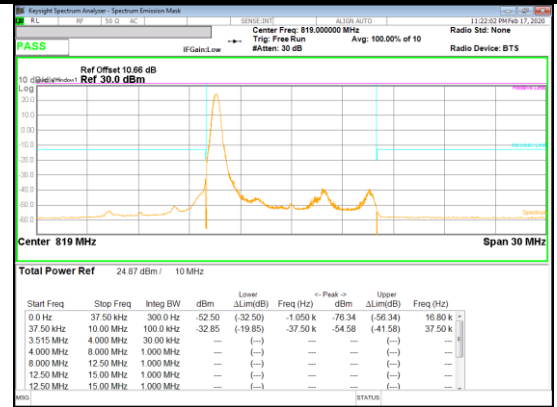

QPSK Mid channel 1RB (Offset 0)