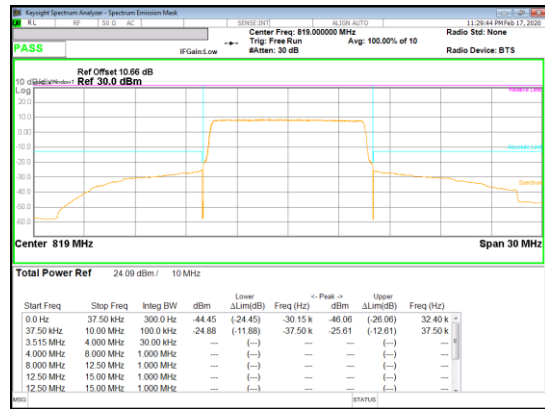

Band 7  
 20MHz  
 16QAM

Band 7  
 10MHz  
 QPSK

Band 7  
 5MHz  
 QPSK

**LTE Band 26**

Band 26  
 15MHz

QPSK Mid channel FRB

QPSK Mid channel 1RB (Offset 0)

16QAM Mid channel FRB

16QAM Mid channel 1RB (Offset 0)

Band 26  
 10MHz

QPSK Mid channel FRB

QPSK Mid channel 1RB (Offset 0)

QPSK Mid channel 1RB (Offset 49)

16QAM Mid channel FRB

16QAM Mid channel 1RB (Offset 0)

16QAM Mid channel 1RB (Offset 49)