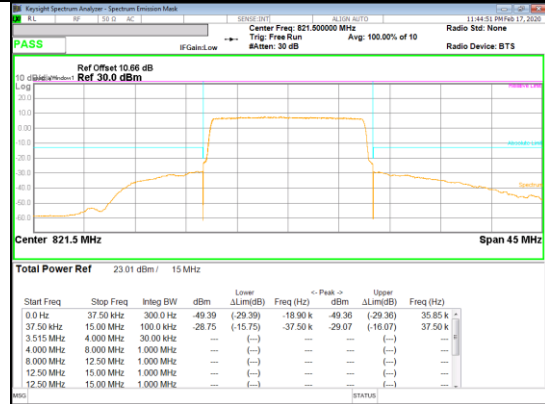

Band 7  
 20MHz  
 16QAM

Band 7  
 10MHz  
 QPSK

Band 7  
 5MHz  
 QPSK

**LTE Band 26**

Band 26  
 15MHz

QPSK Mid channel FRB

QPSK Mid channel 1RB (Offset 0)

16QAM Mid channel FRB

16QAM Mid channel 1RB (Offset 0)

Band 26  
 10MHz

QPSK Mid channel FRB

QPSK Mid channel 1RB (Offset 0)

QPSK Mid channel 1RB (Offset 49)

16QAM Mid channel FRB

16QAM Mid channel 1RB (Offset 0)

16QAM Mid channel 1RB (Offset 49)