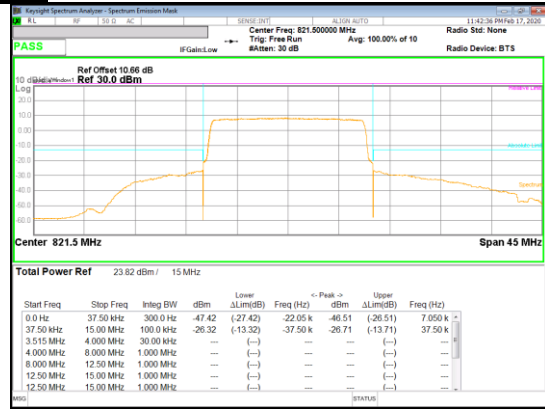

Band 7  
 20MHz  
 16QAM

Band 7  
 10MHz  
 QPSK

Band 7  
 5MHz  
 QPSK

**LTE Band 26**

Band 26  
 15MHz

QPSK Mid channel FRB

QPSK Mid channel 1RB (Offset 0)

16QAM Mid channel FRB

16QAM Mid channel 1RB (Offset 0)

Band 26  
 10MHz

QPSK Mid channel FRB

QPSK Mid channel 1RB (Offset 0)

QPSK Mid channel 1RB (Offset 49)

16QAM Mid channel FRB

16QAM Mid channel 1RB (Offset 0)

16QAM Mid channel 1RB (Offset 49)