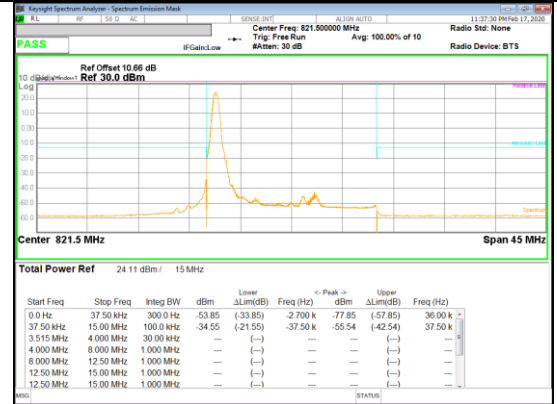

Band 7  
 20MHz  
 16QAM

Band 7  
 10MHz  
 QPSK

Band 7  
 5MHz  
 QPSK

**LTE Band 26**

Band 26  
 15MHz

QPSK Mid channel FRB

QPSK Mid channel 1RB (Offset 0)

16QAM Mid channel FRB

16QAM Mid channel 1RB (Offset 0)

Band 26  
 10MHz

QPSK Mid channel FRB

QPSK Mid channel 1RB (Offset 0)

QPSK Mid channel 1RB (Offset 49)

16QAM Mid channel FRB

16QAM Mid channel 1RB (Offset 0)

16QAM Mid channel 1RB (Offset 49)