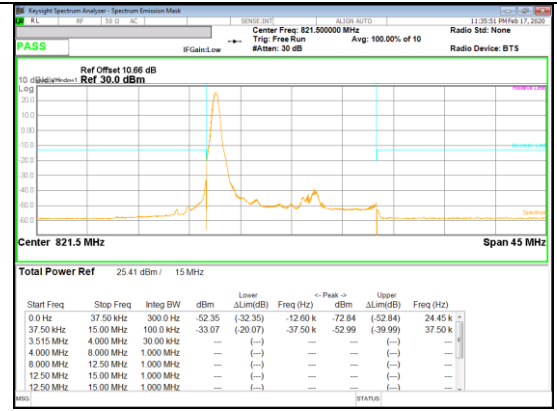

Band 7  
 20MHz  
 16QAM

Band 7  
 10MHz  
 QPSK

Band 7  
 5MHz  
 QPSK

**LTE Band 26**

Band 26  
 15MHz

QPSK Mid channel FRB

QPSK Mid channel 1RB (Offset 0)

16QAM Mid channel FRB

16QAM Mid channel 1RB (Offset 0)

Band 26  
 10MHz

QPSK Mid channel FRB

QPSK Mid channel 1RB (Offset 0)

QPSK Mid channel 1RB (Offset 49)

16QAM Mid channel FRB

16QAM Mid channel 1RB (Offset 0)

16QAM Mid channel 1RB (Offset 49)